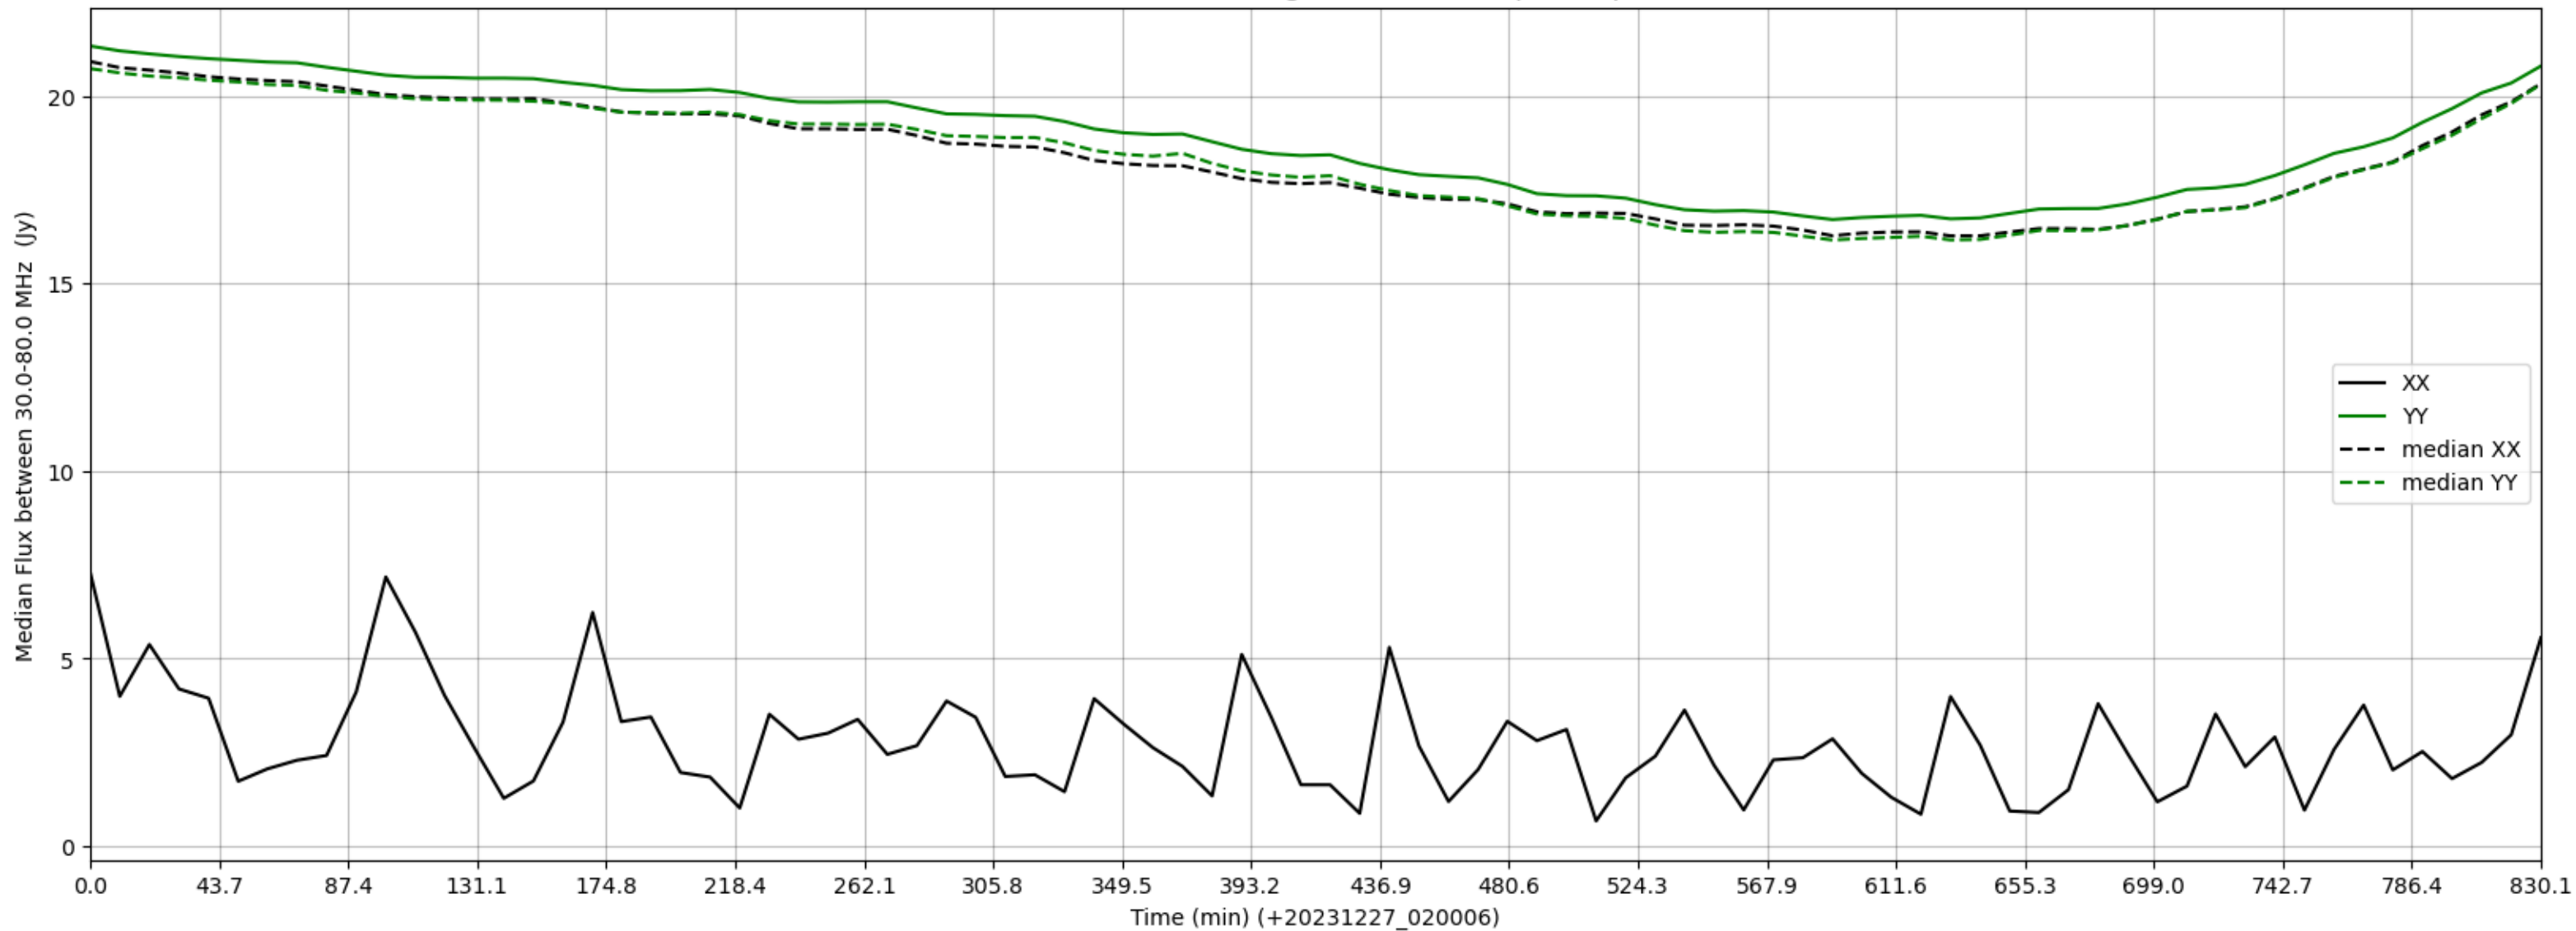

LWA127 - Correlator# 225 - XX FLAGS:Good - YY FLAGS:Good

LWA124 - Correlator# 224 - XX FLAGS:HighTimeVar+BadSpecShape - YY FLAGS:Good