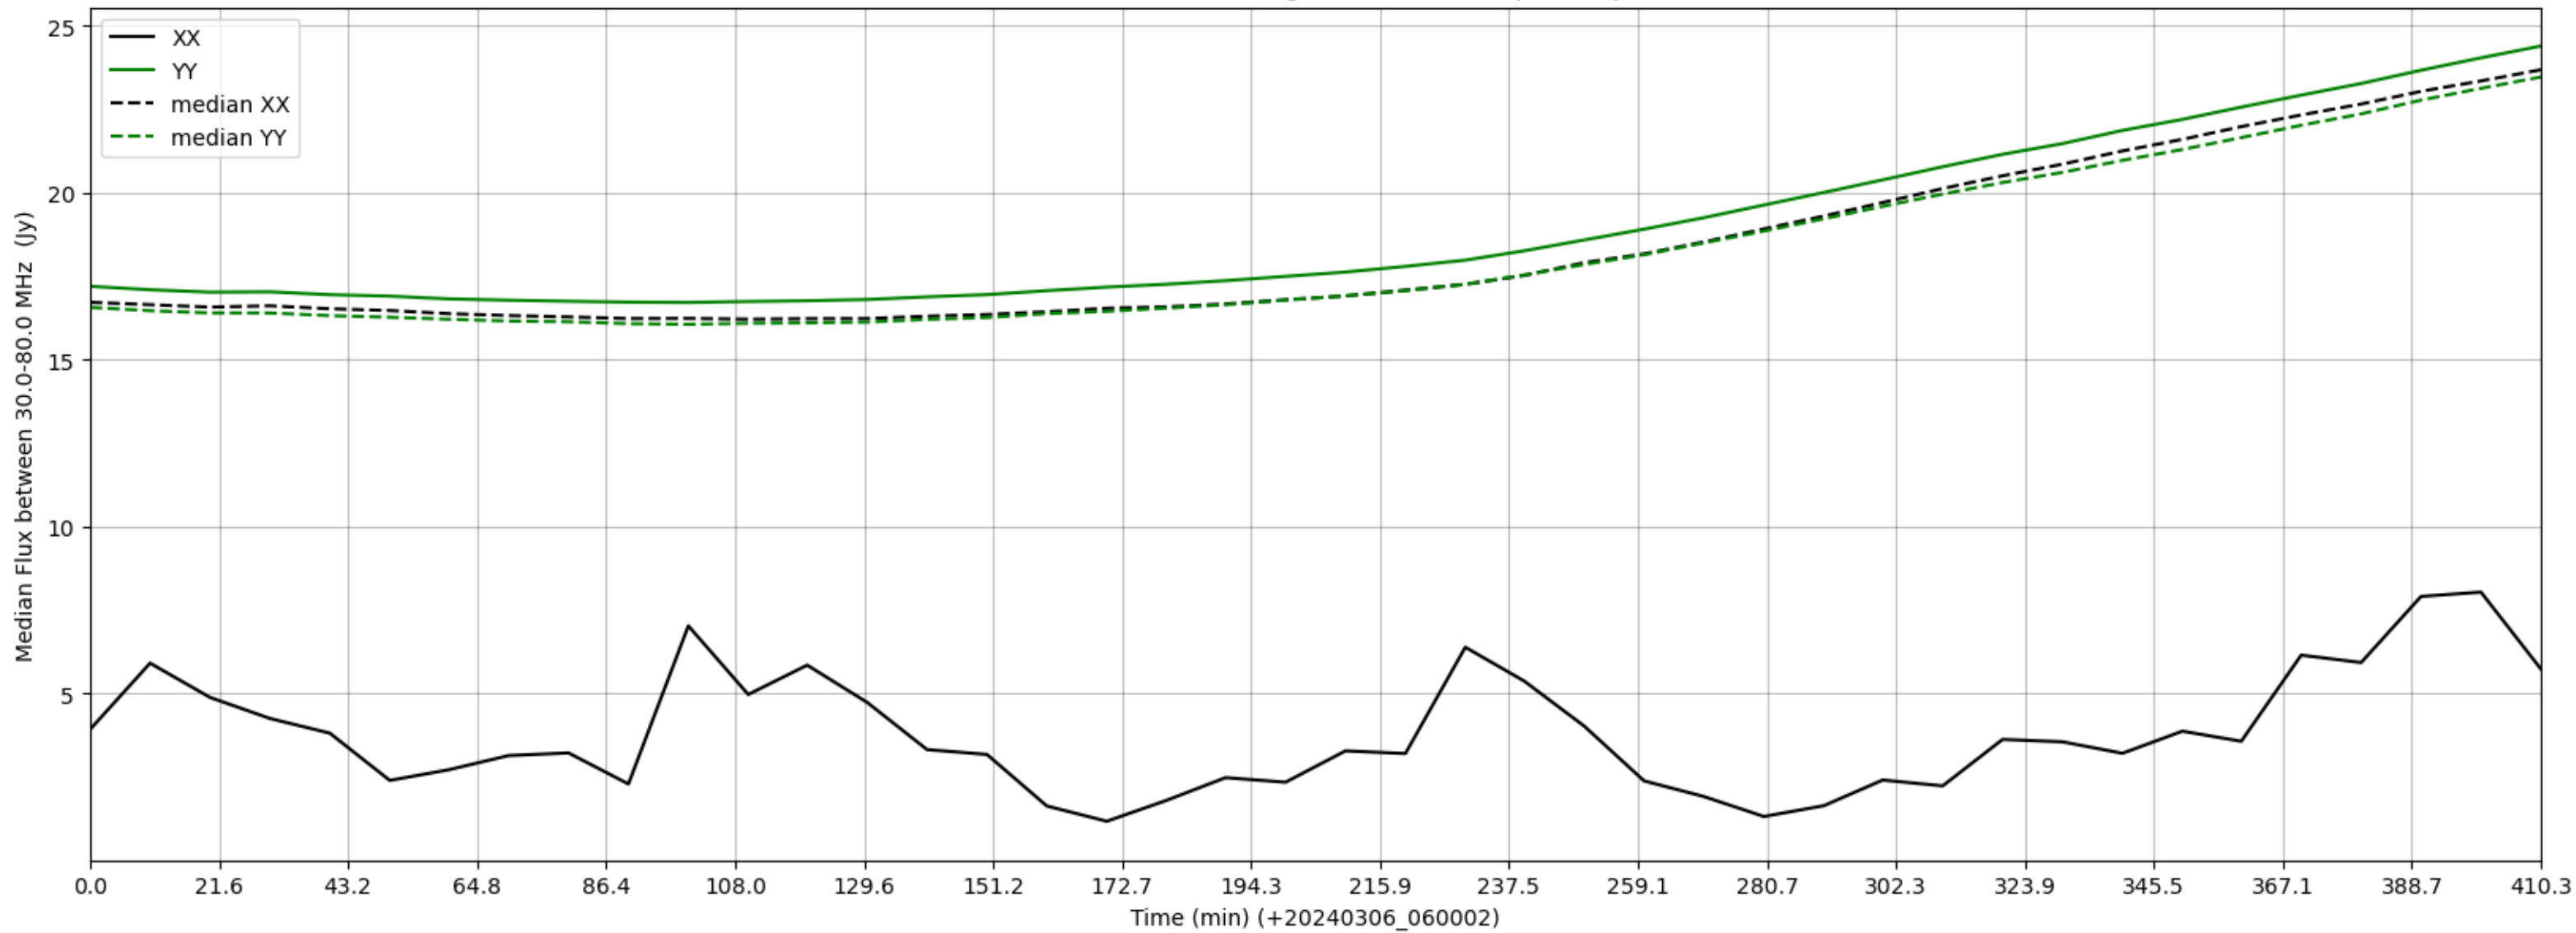

LWA127 - Correlator# 225 - XX FLAGS:Good - YY FLAGS:Good

LWA124 - Correlator# 224 - XX FLAGS:HighTimeVar+BadSpecShape - YY FLAGS:Good