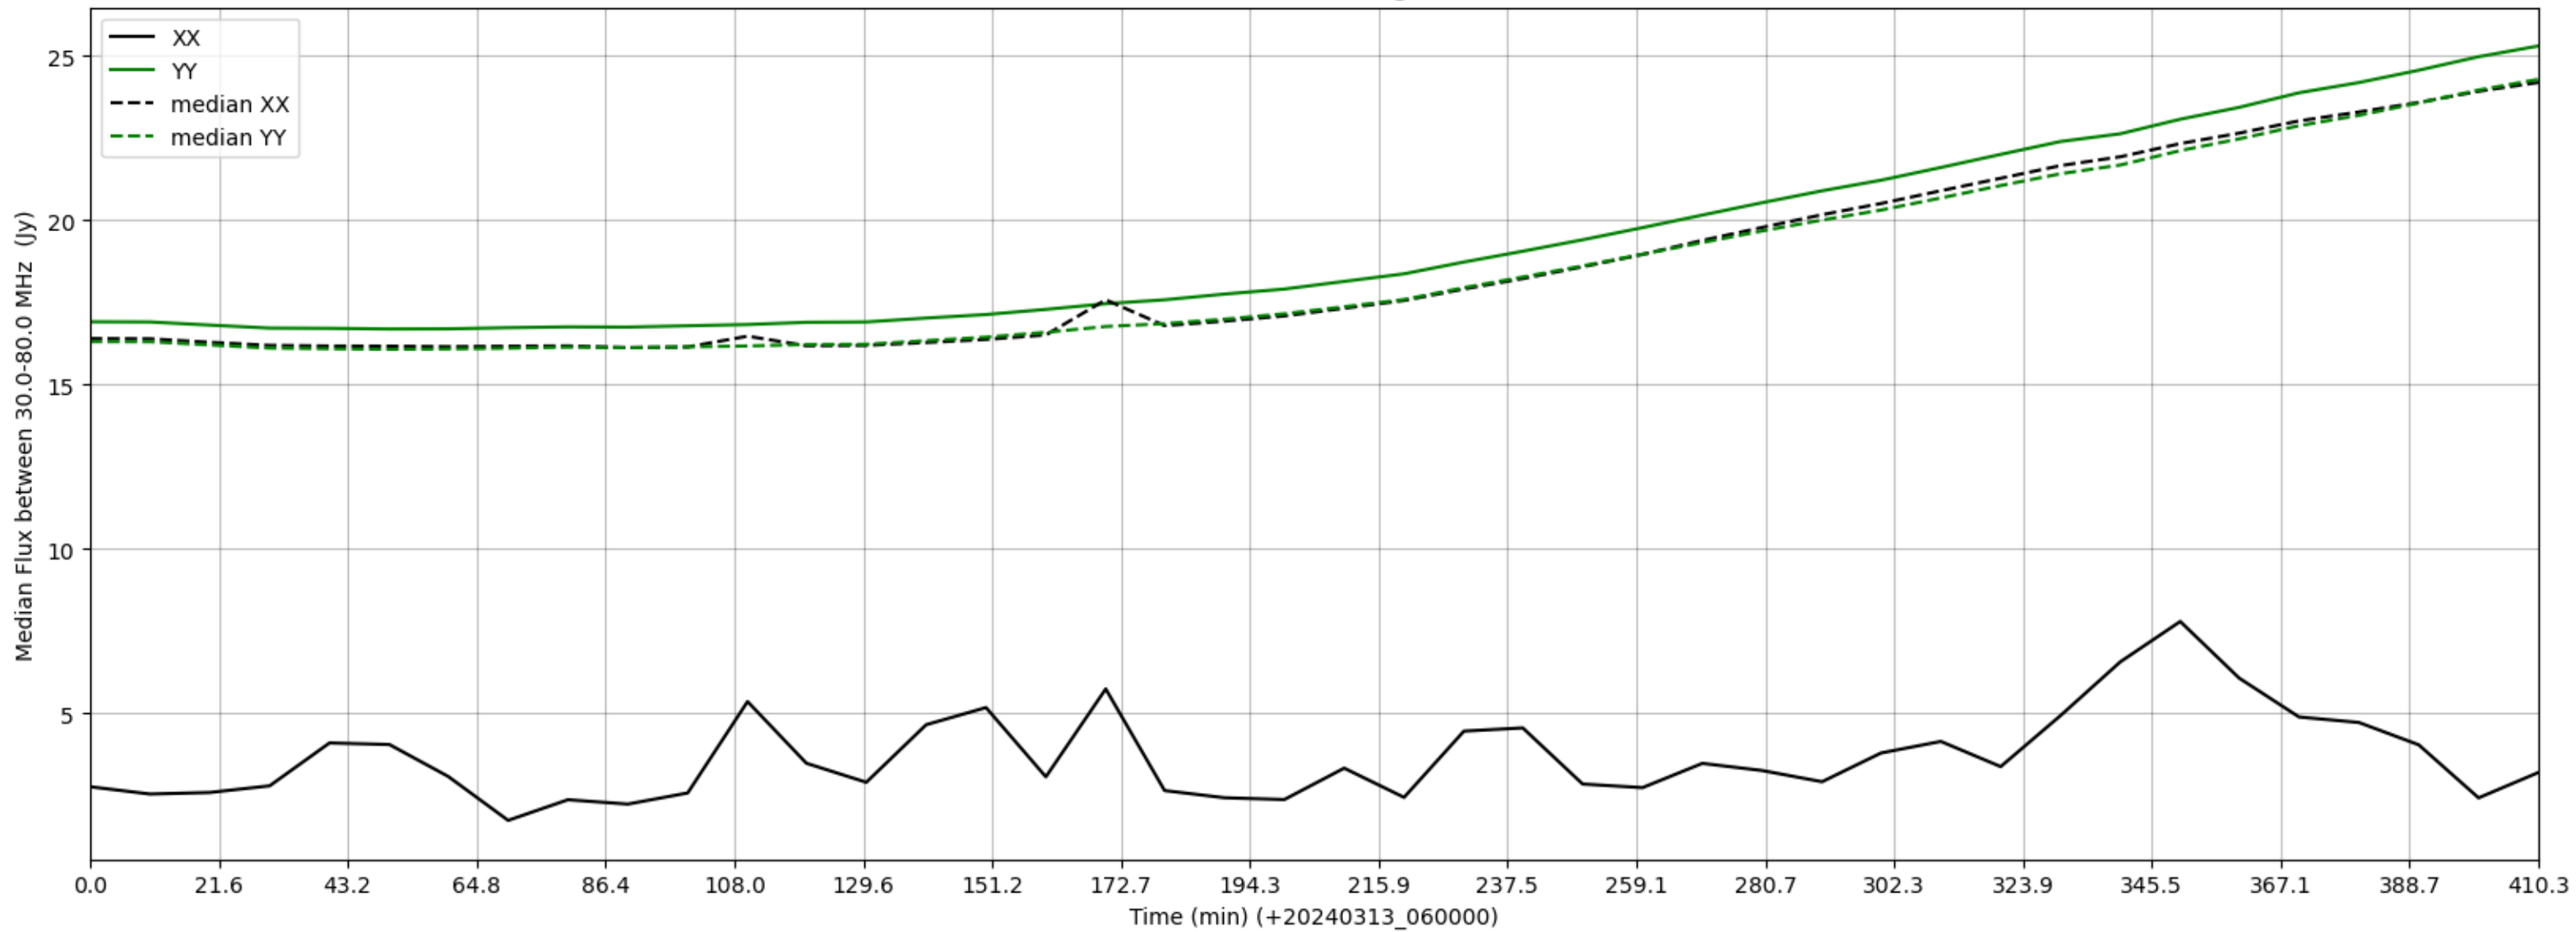

LWA127 - Correlator# 225 - XX FLAGS:Good - YY FLAGS:Good

LWA124 - Correlator# 224 - XX FLAGS:HighTimeVar - YY FLAGS:Good