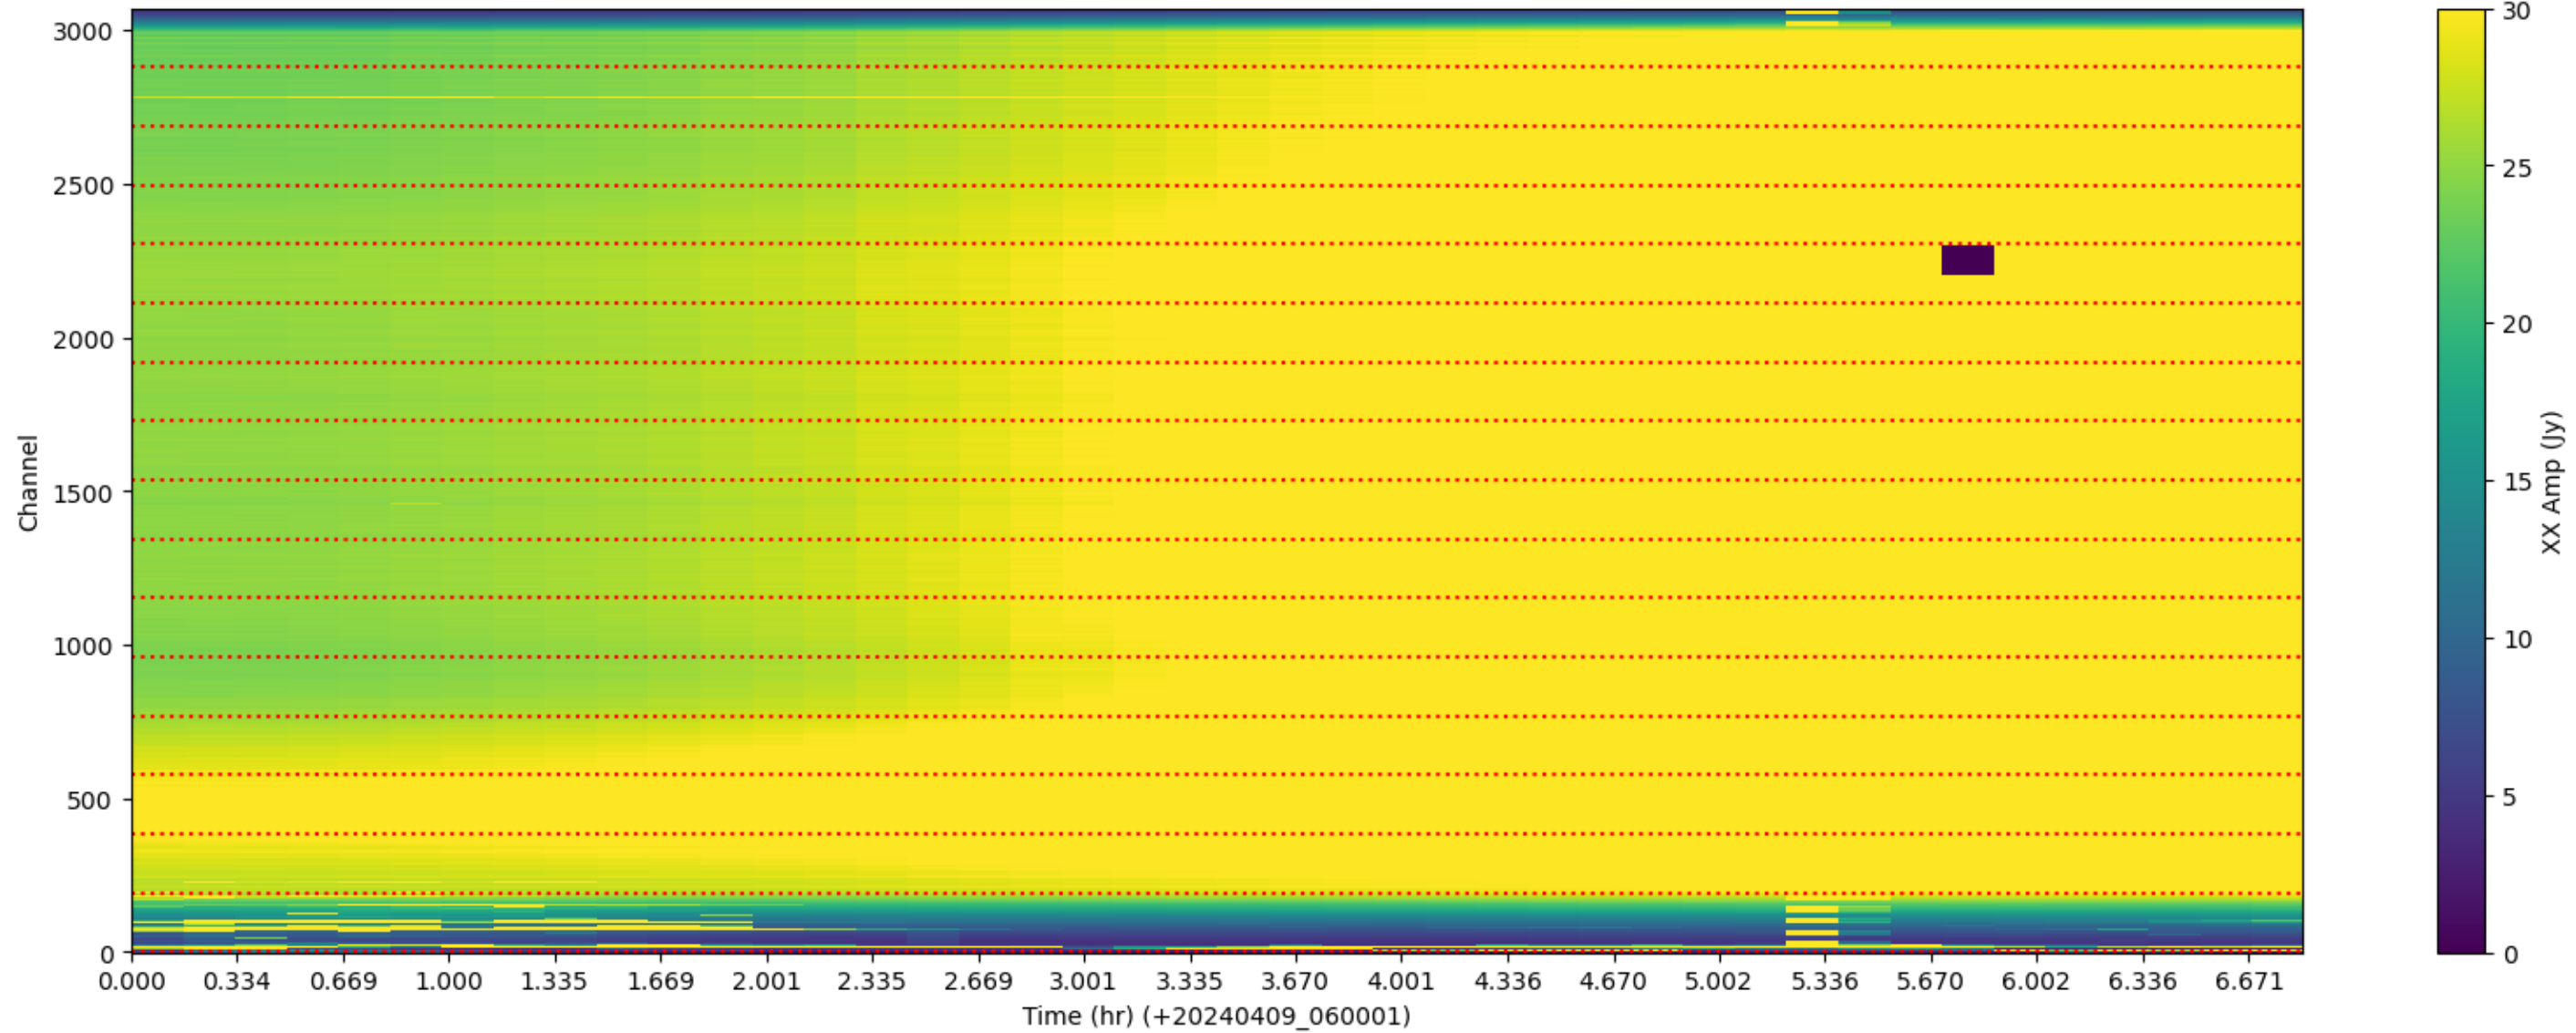

LWA178 - Correlator# 221 - YY - FLAGS: Good

LWA178 - Correlator# 221 - XX - FLAGS: Good