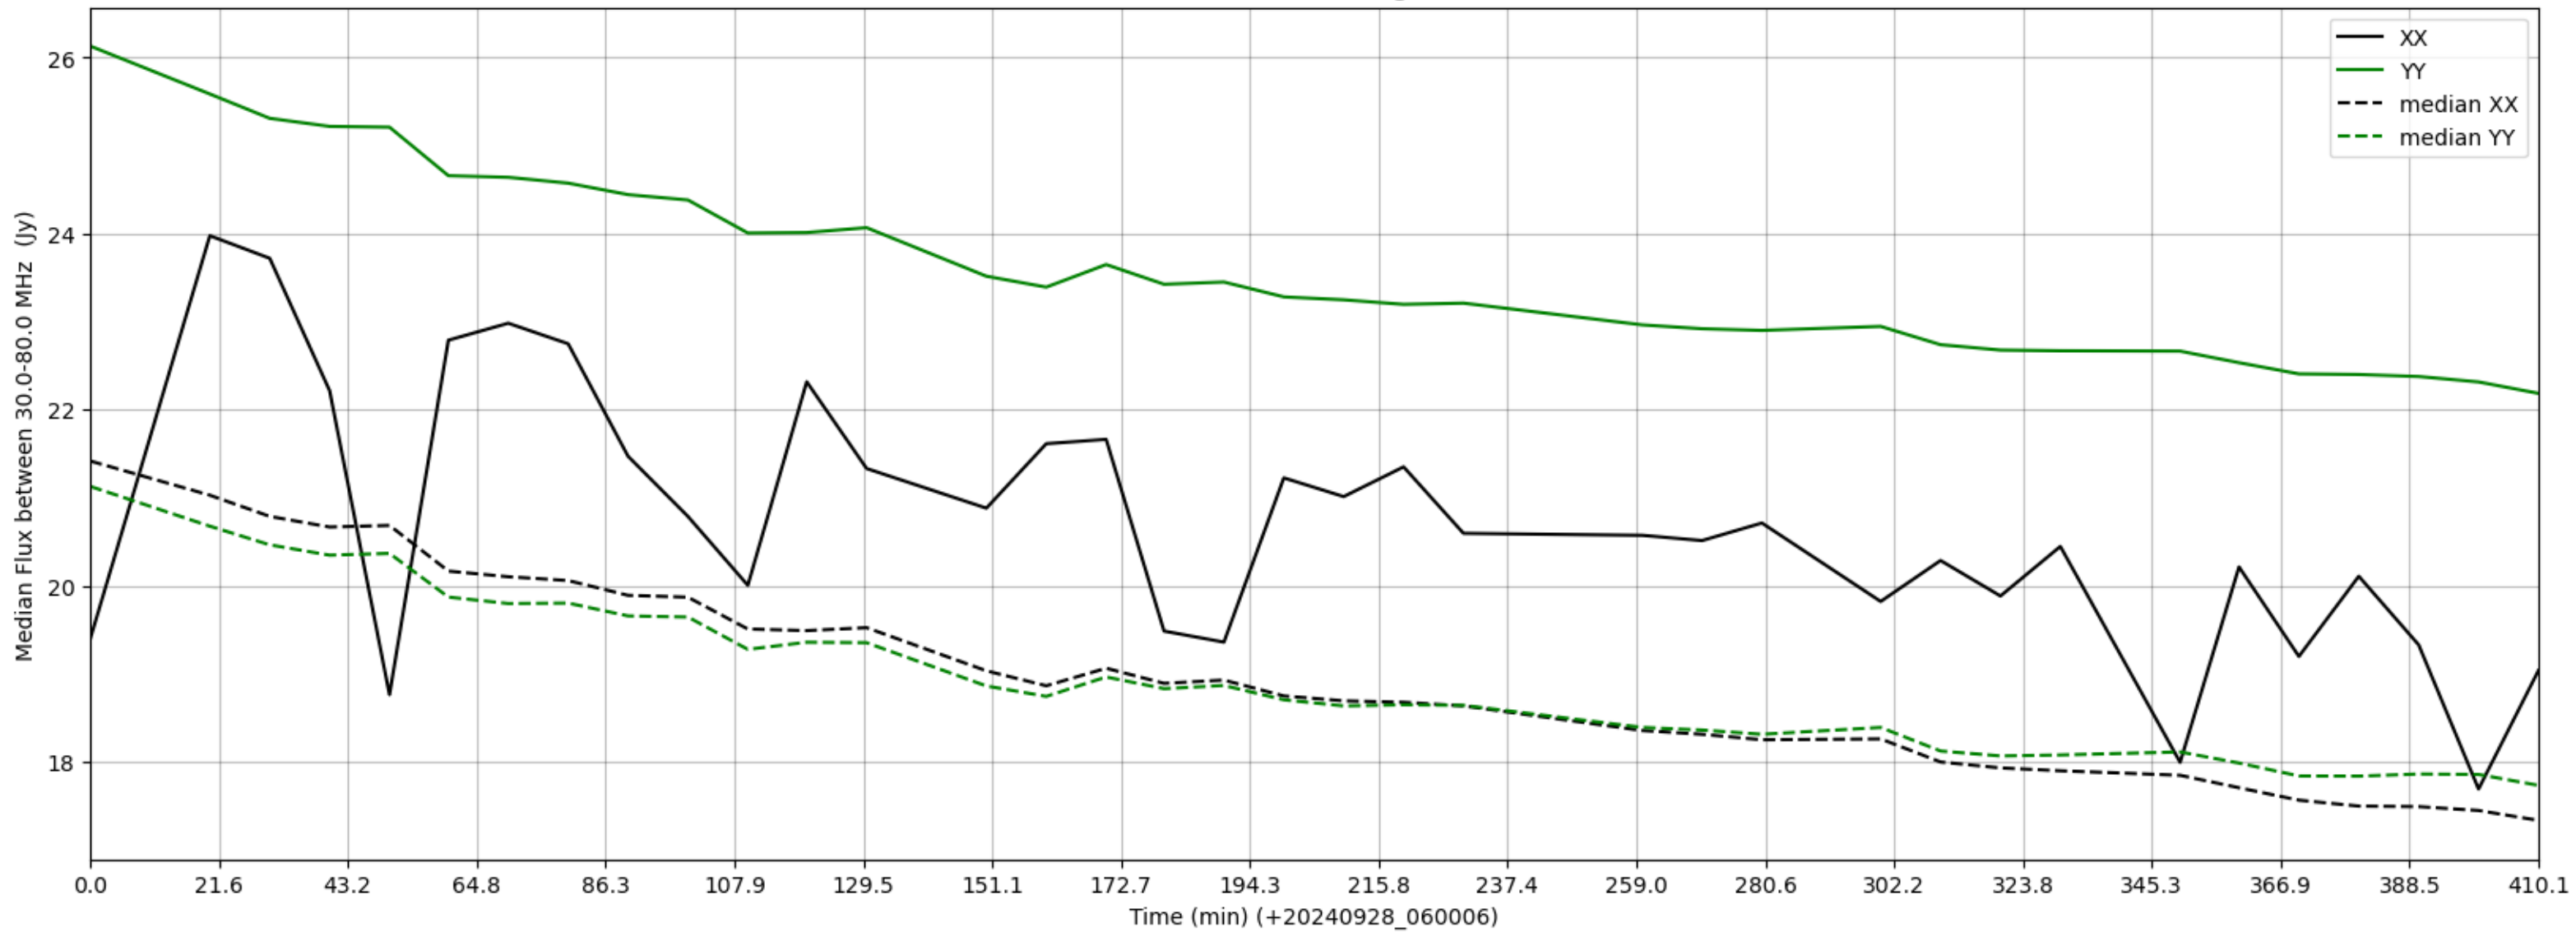

LWA127 - Correlator# 225 - XX FLAGS:Good - YY FLAGS:Good

LWA124 - Correlator# 224 - XX FLAGS:HighTimeVar - YY FLAGS:Good