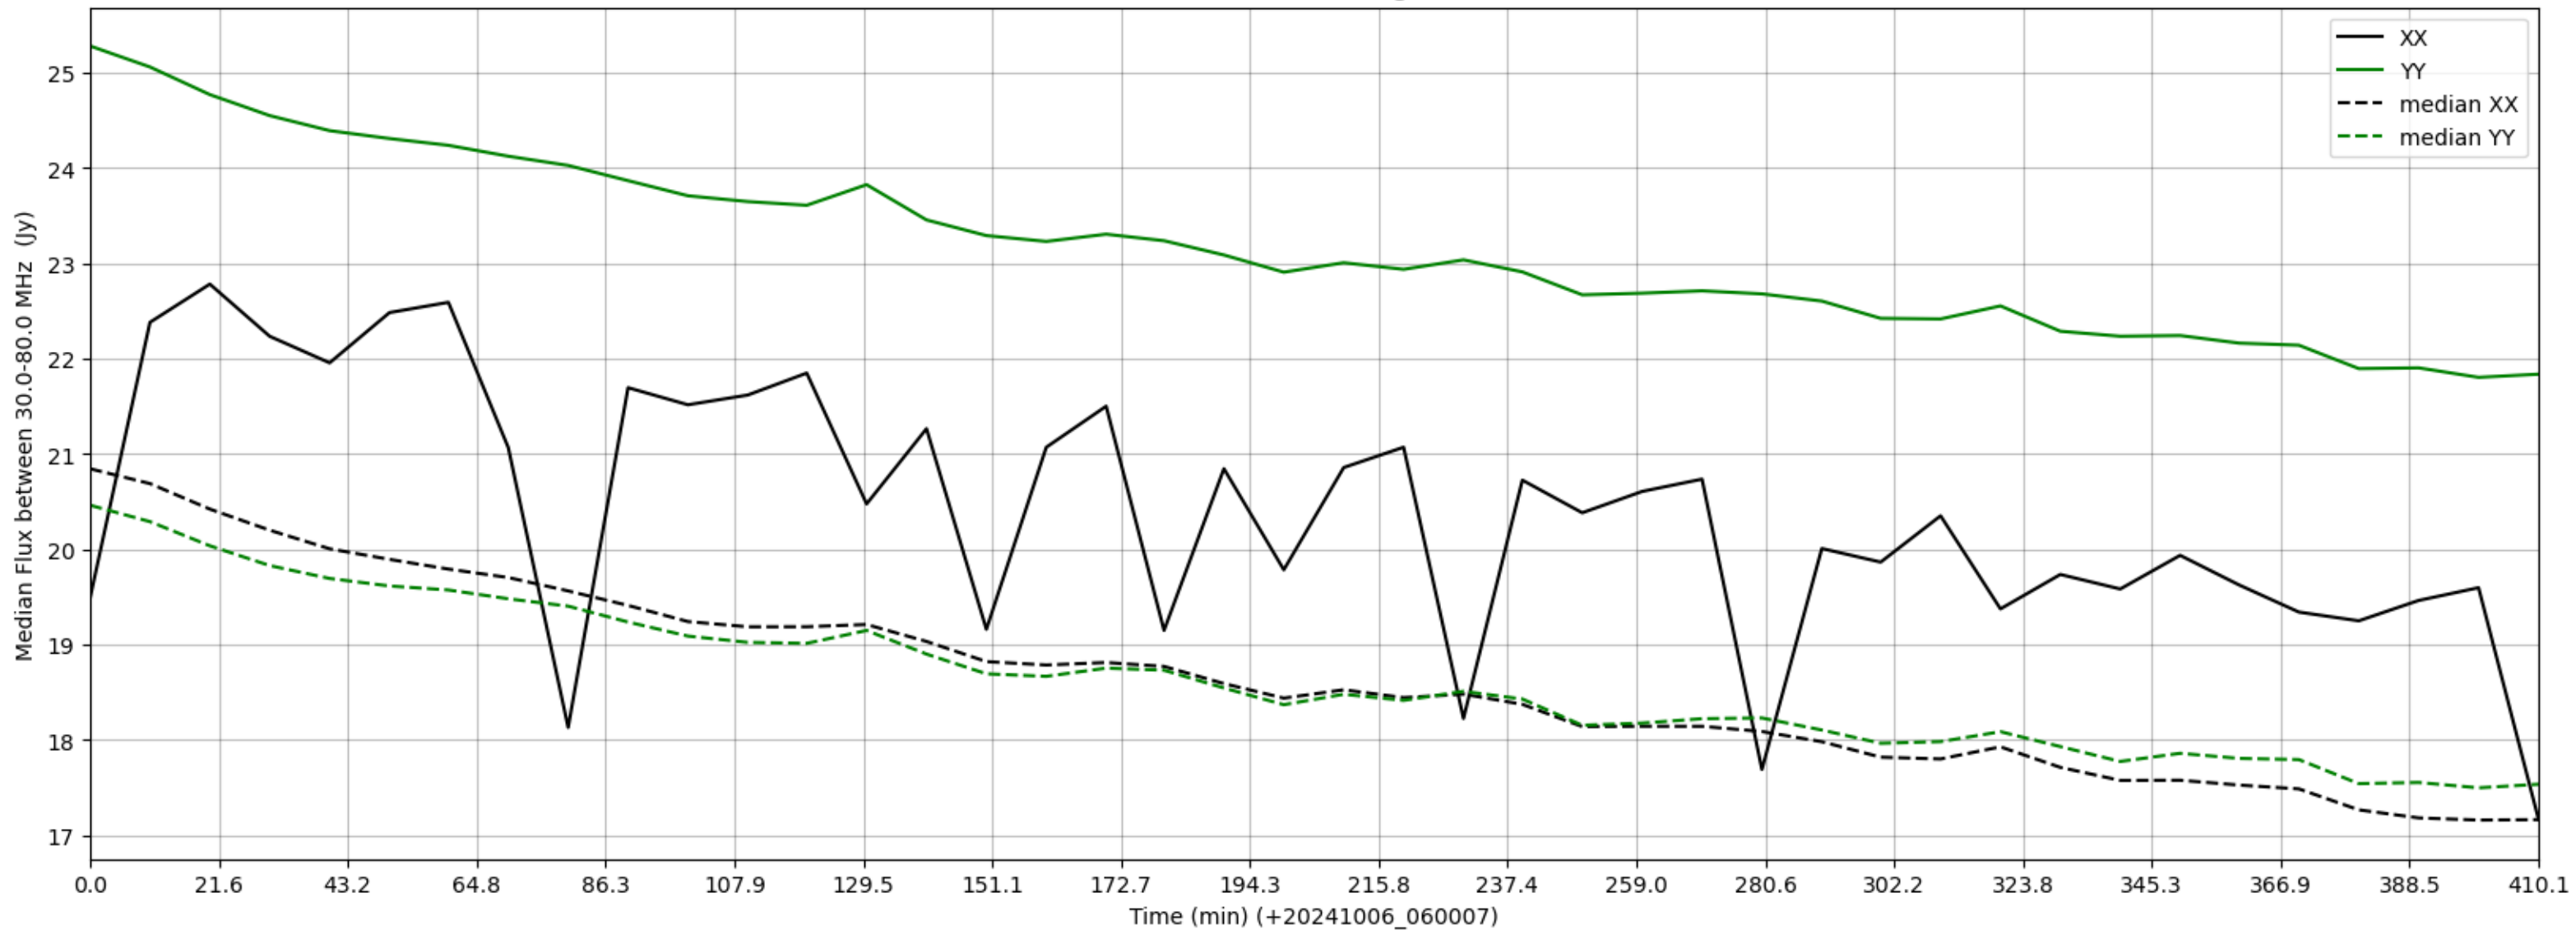

LWA127 - Correlator# 225 - XX FLAGS:Good - YY FLAGS:Good

LWA124 - Correlator# 224 - XX FLAGS:HighTimeVar - YY FLAGS:Good