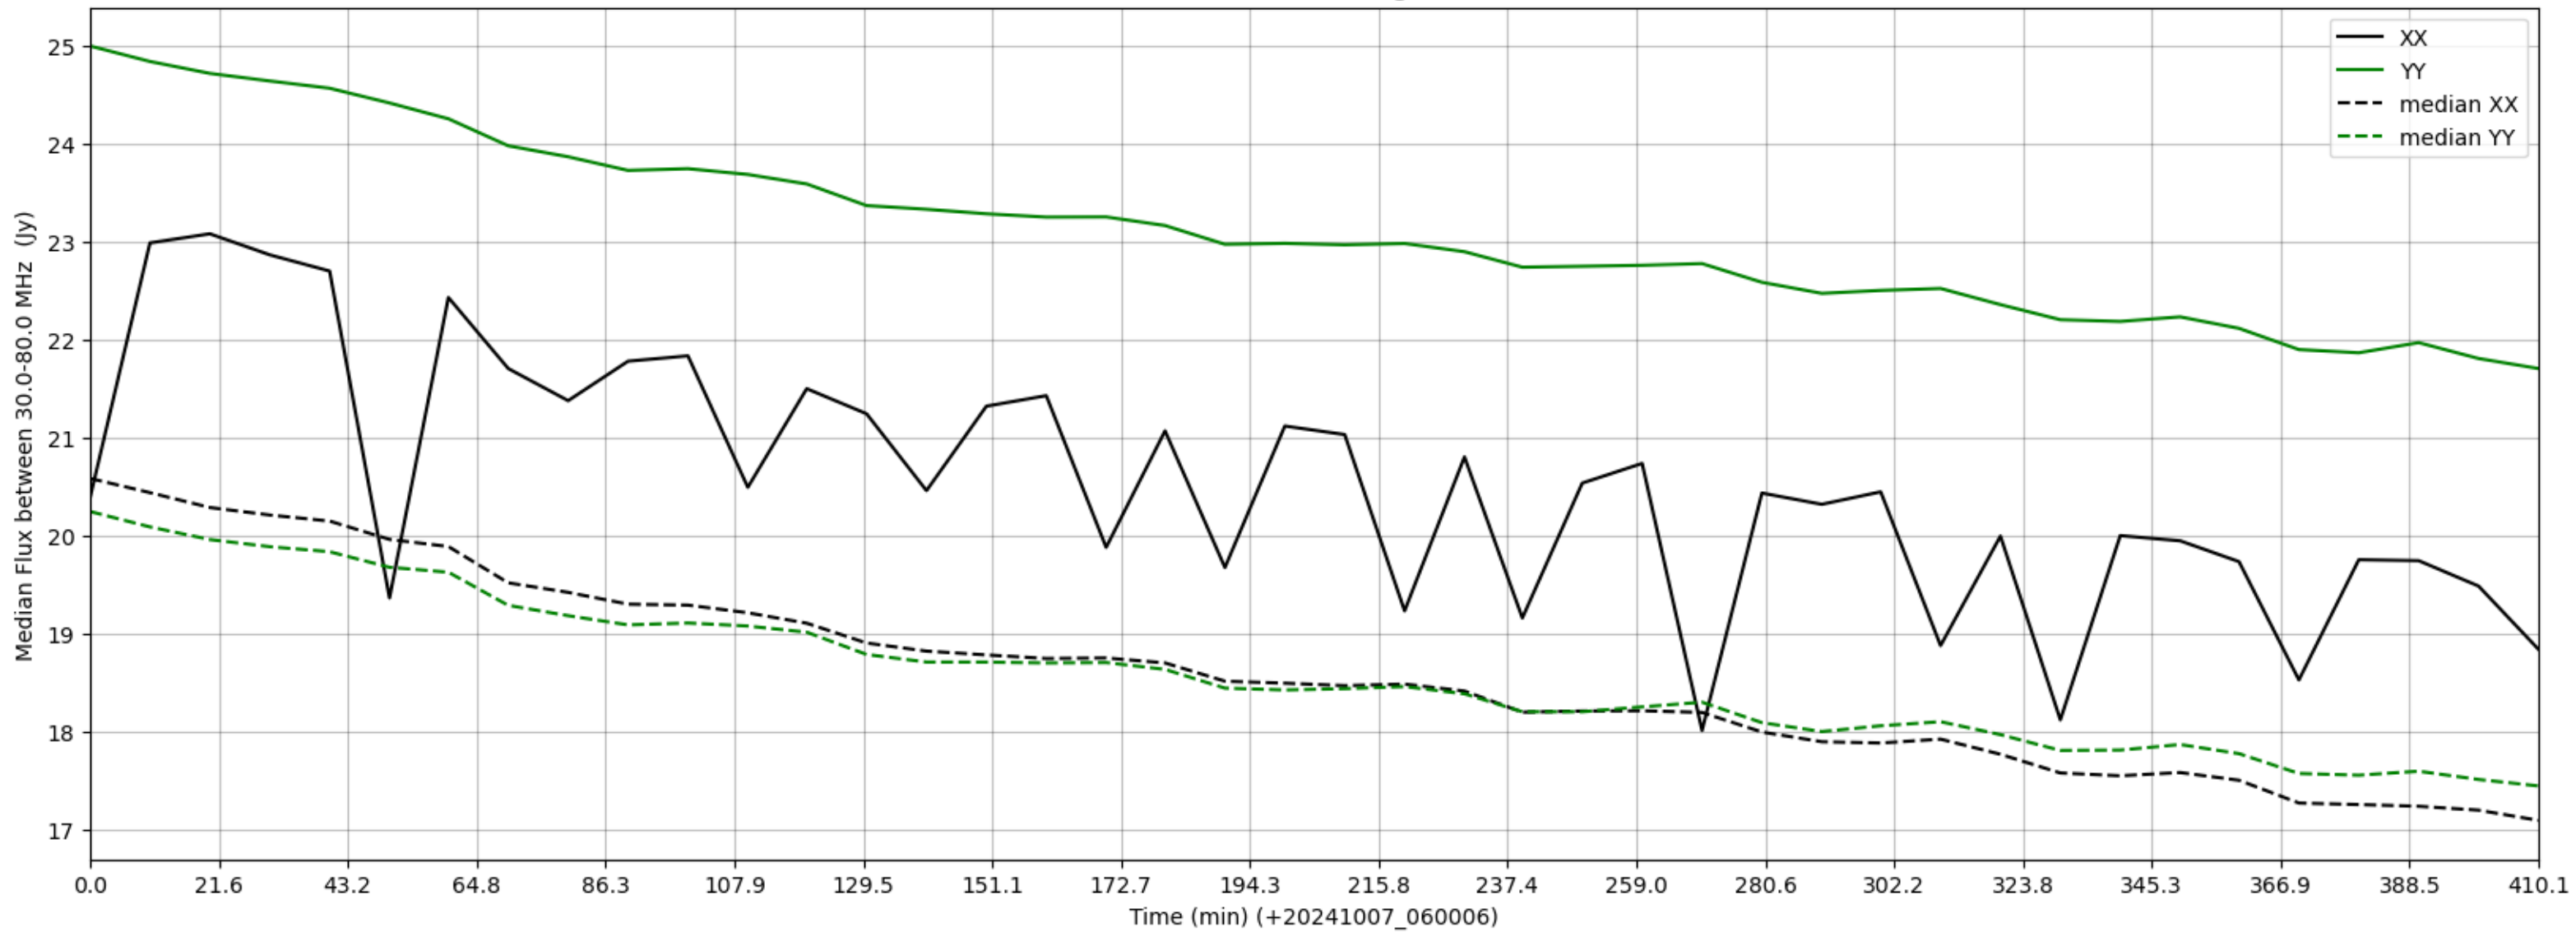

LWA127 - Correlator# 225 - XX FLAGS:Good - YY FLAGS:Good

LWA124 - Correlator# 224 - XX FLAGS:HighTimeVar - YY FLAGS:Good