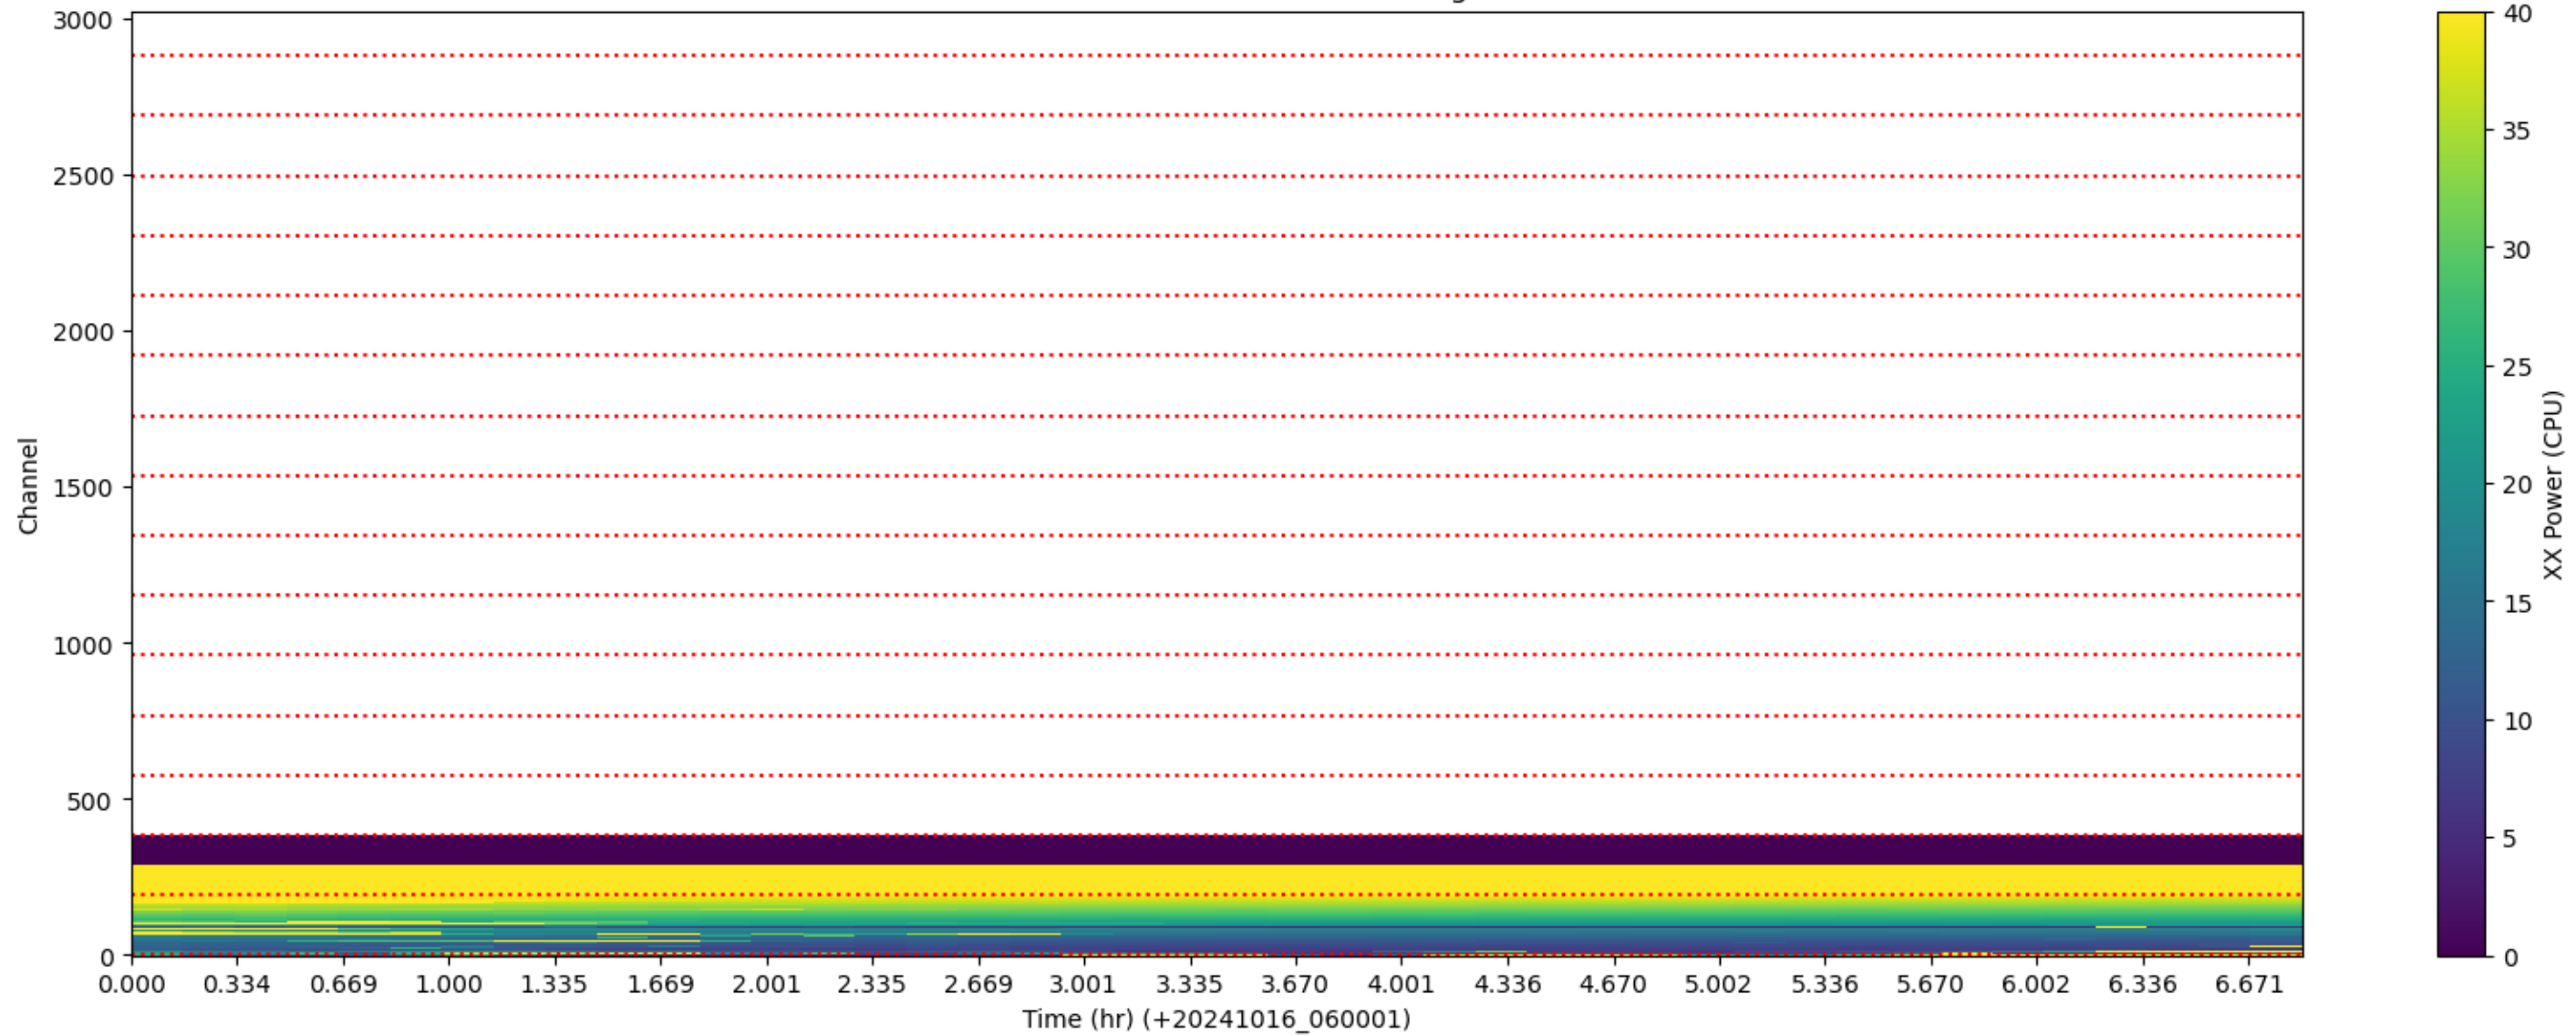

LWA292 - Correlator# 044 - XX - FLAGS: HighTimeVar

LWA292 - Correlator# 044 - YY - FLAGS: HighTimeVar

LWA291 - Correlator# 045 - YY - FLAGS: HighTimeVar

LWA296 - Correlator# 046 - XX - FLAGS: HighTimeVar