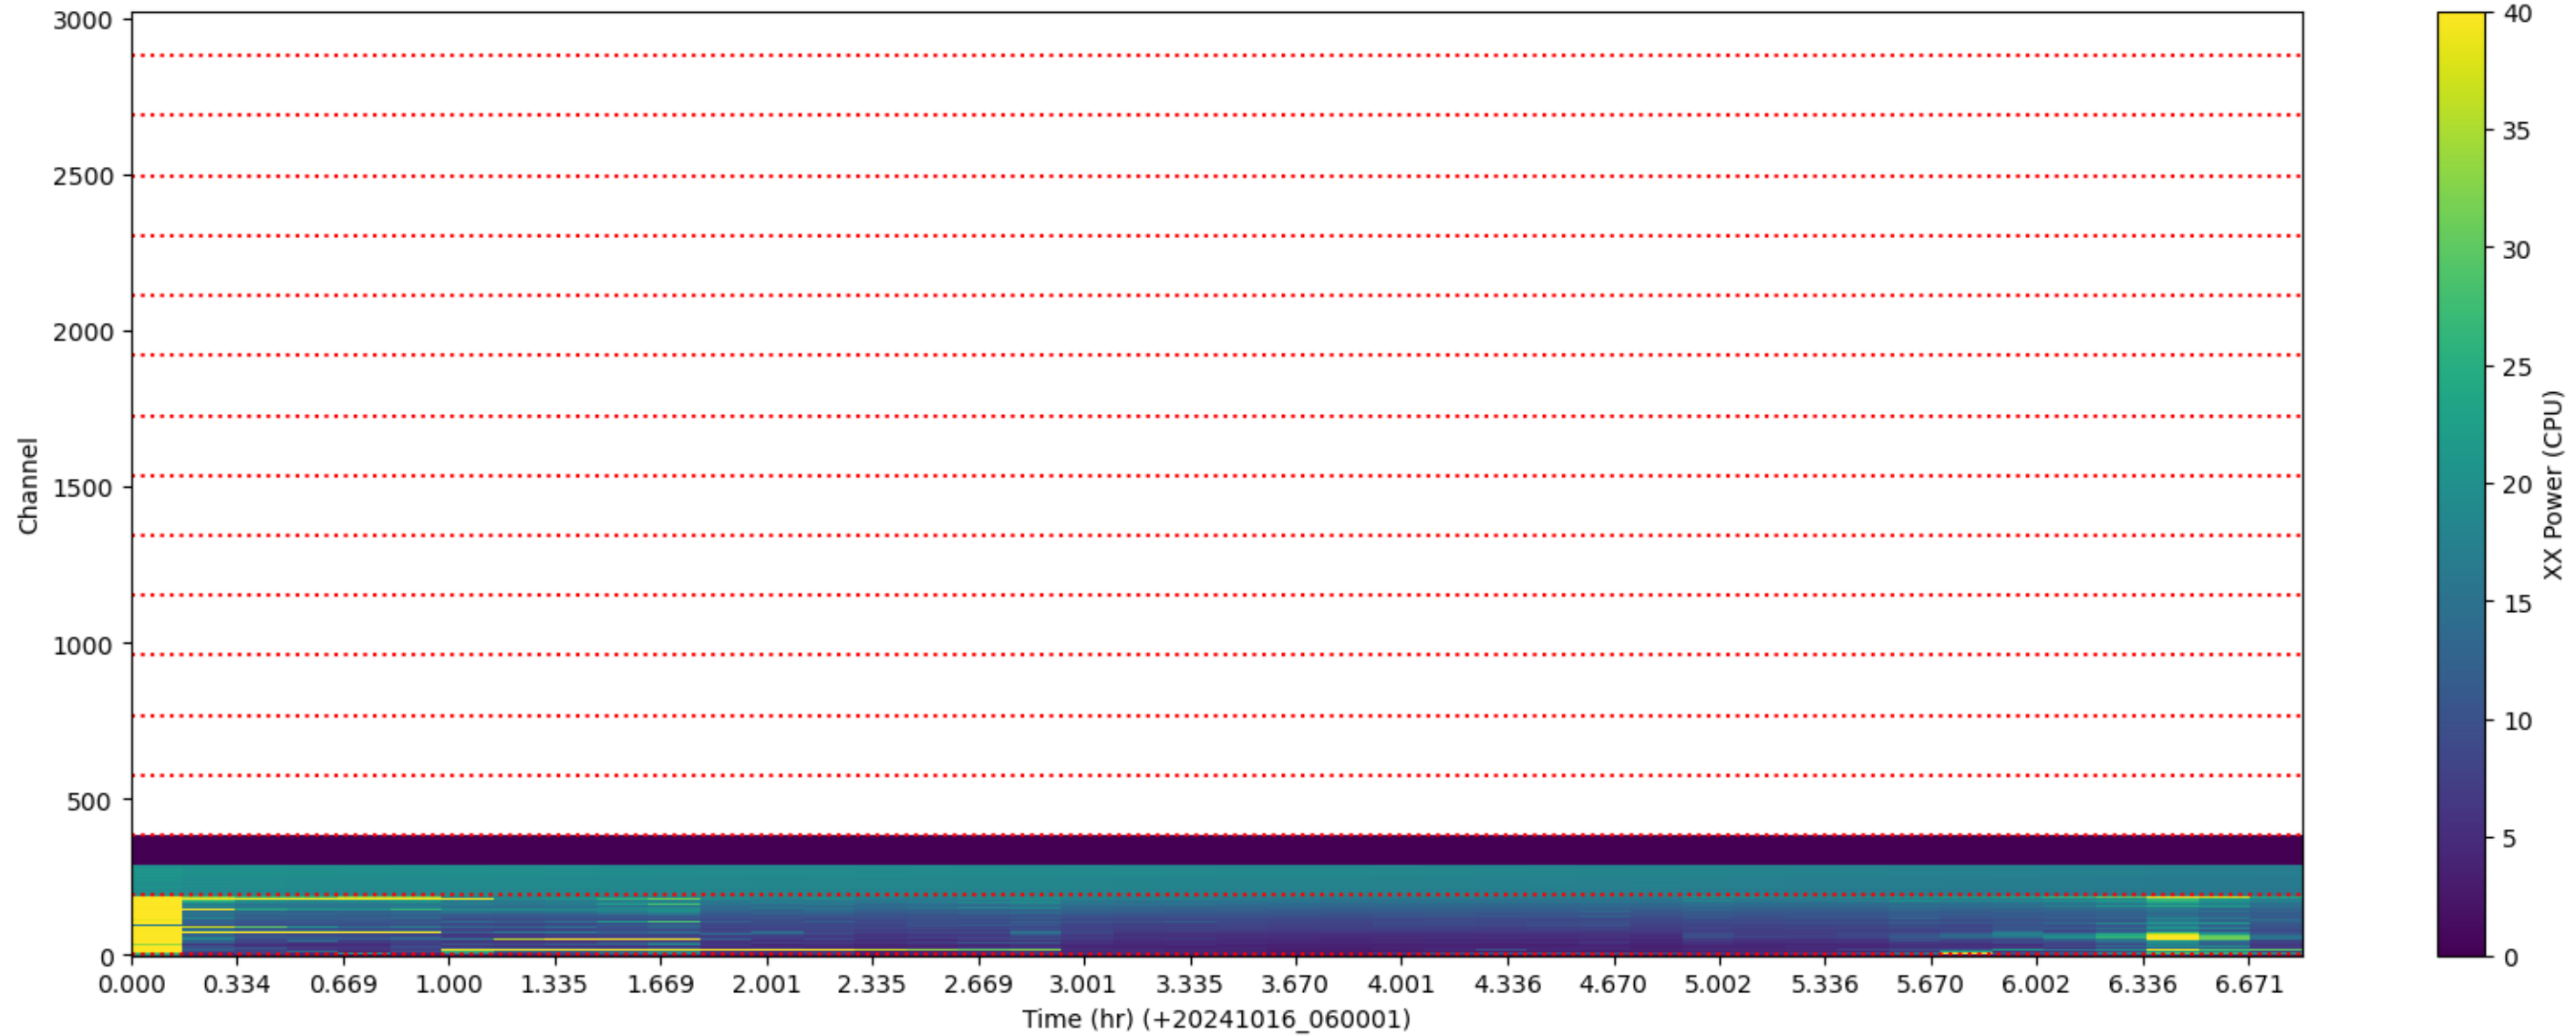

LWA154 - Correlator# 233 - YY - FLAGS: Good

LWA154 - Correlator# 233 - XX - FLAGS: Good