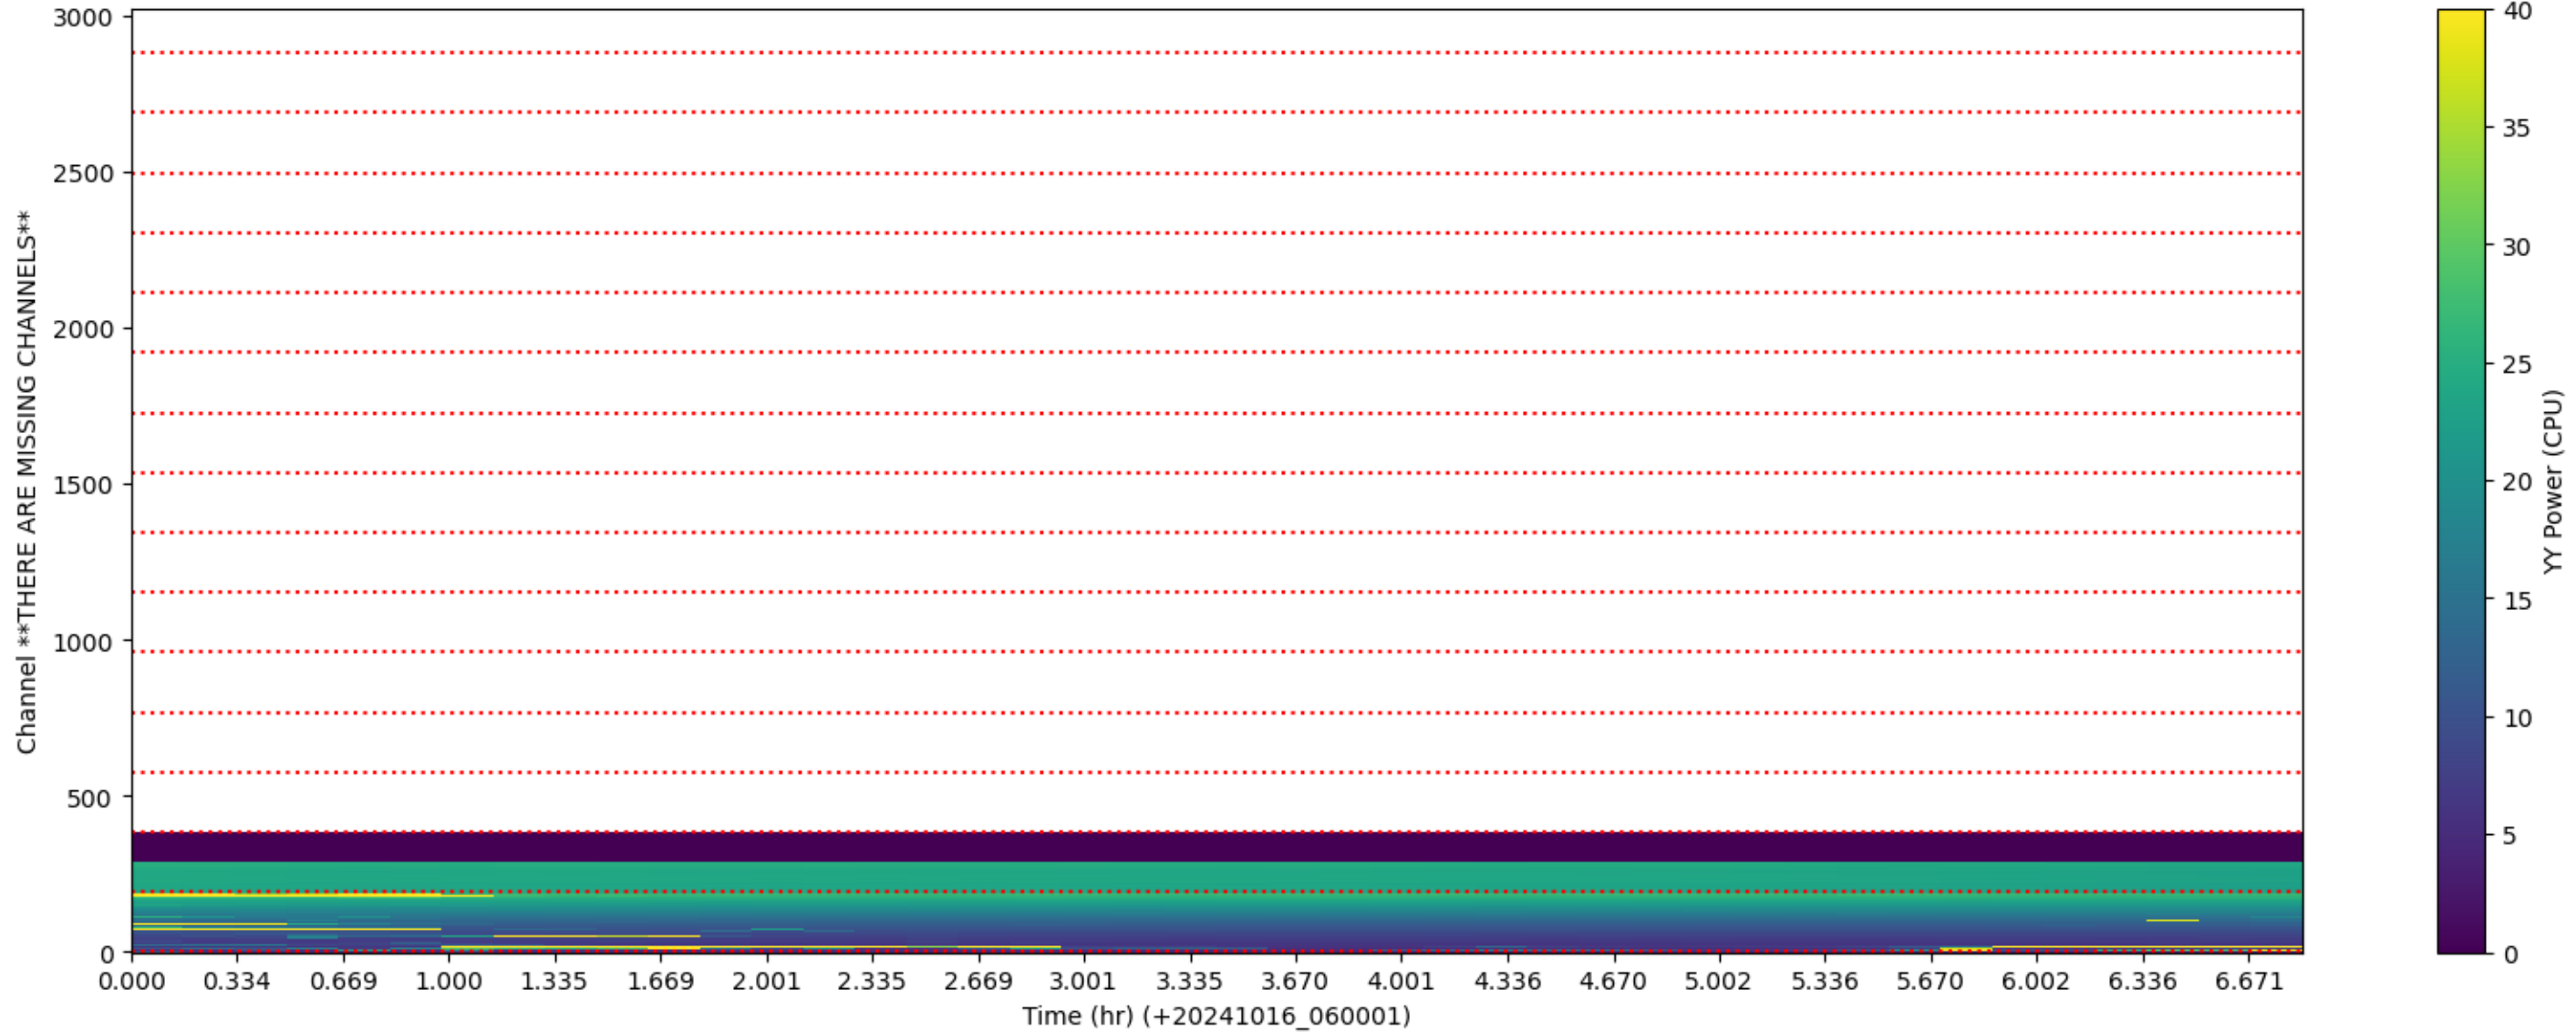

LWA361 - Correlator# 158 - XX - FLAGS: Good

LWA328 - Correlator# 157 - YY - FLAGS: Good