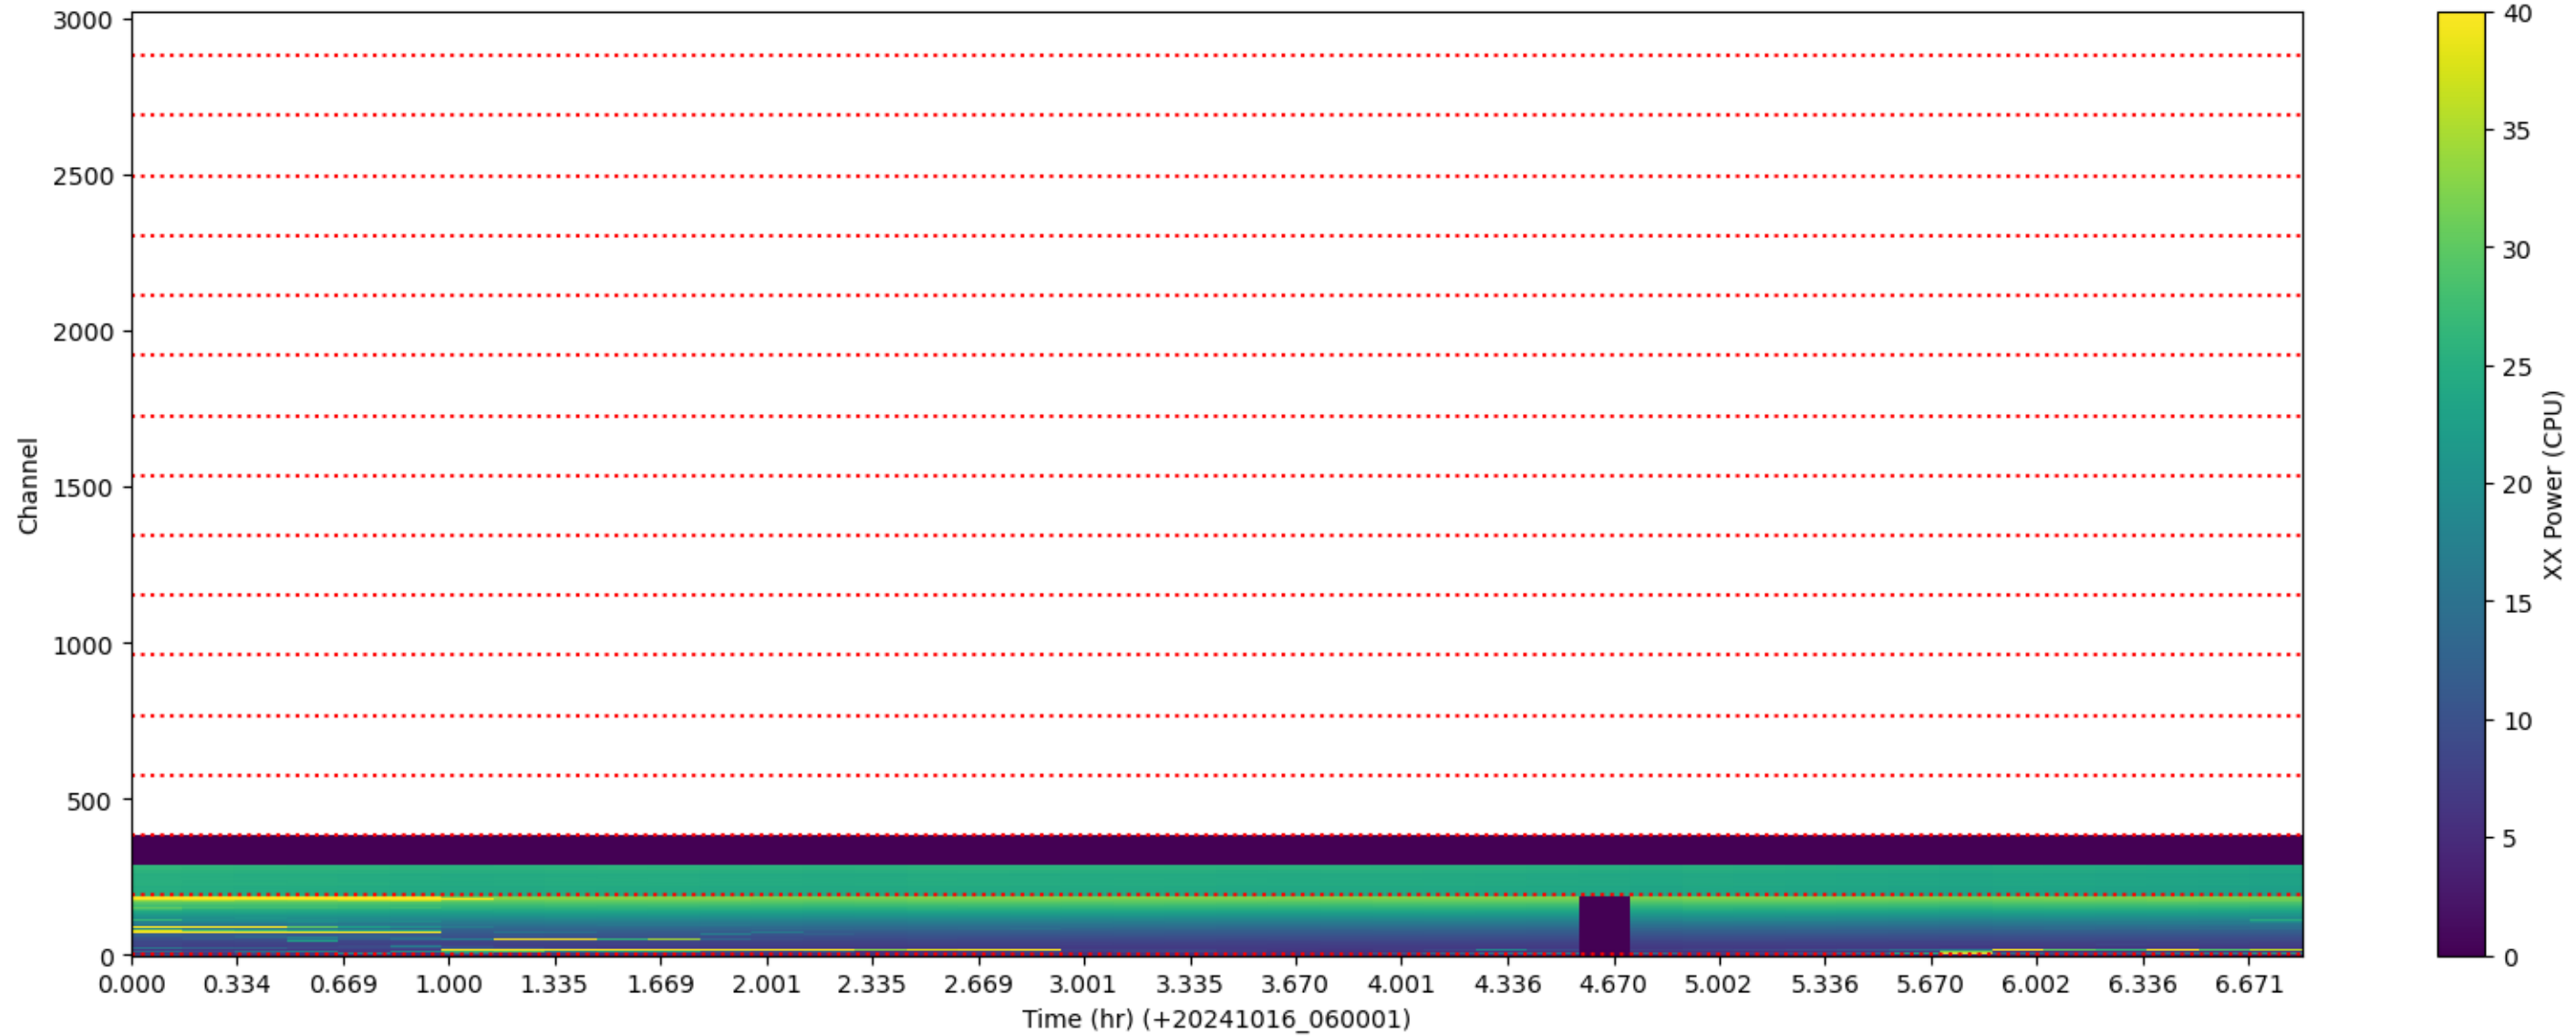

LWA315 - Correlator# 350 - YY - FLAGS: Good

LWA315 - Correlator# 350 - XX - FLAGS: Good