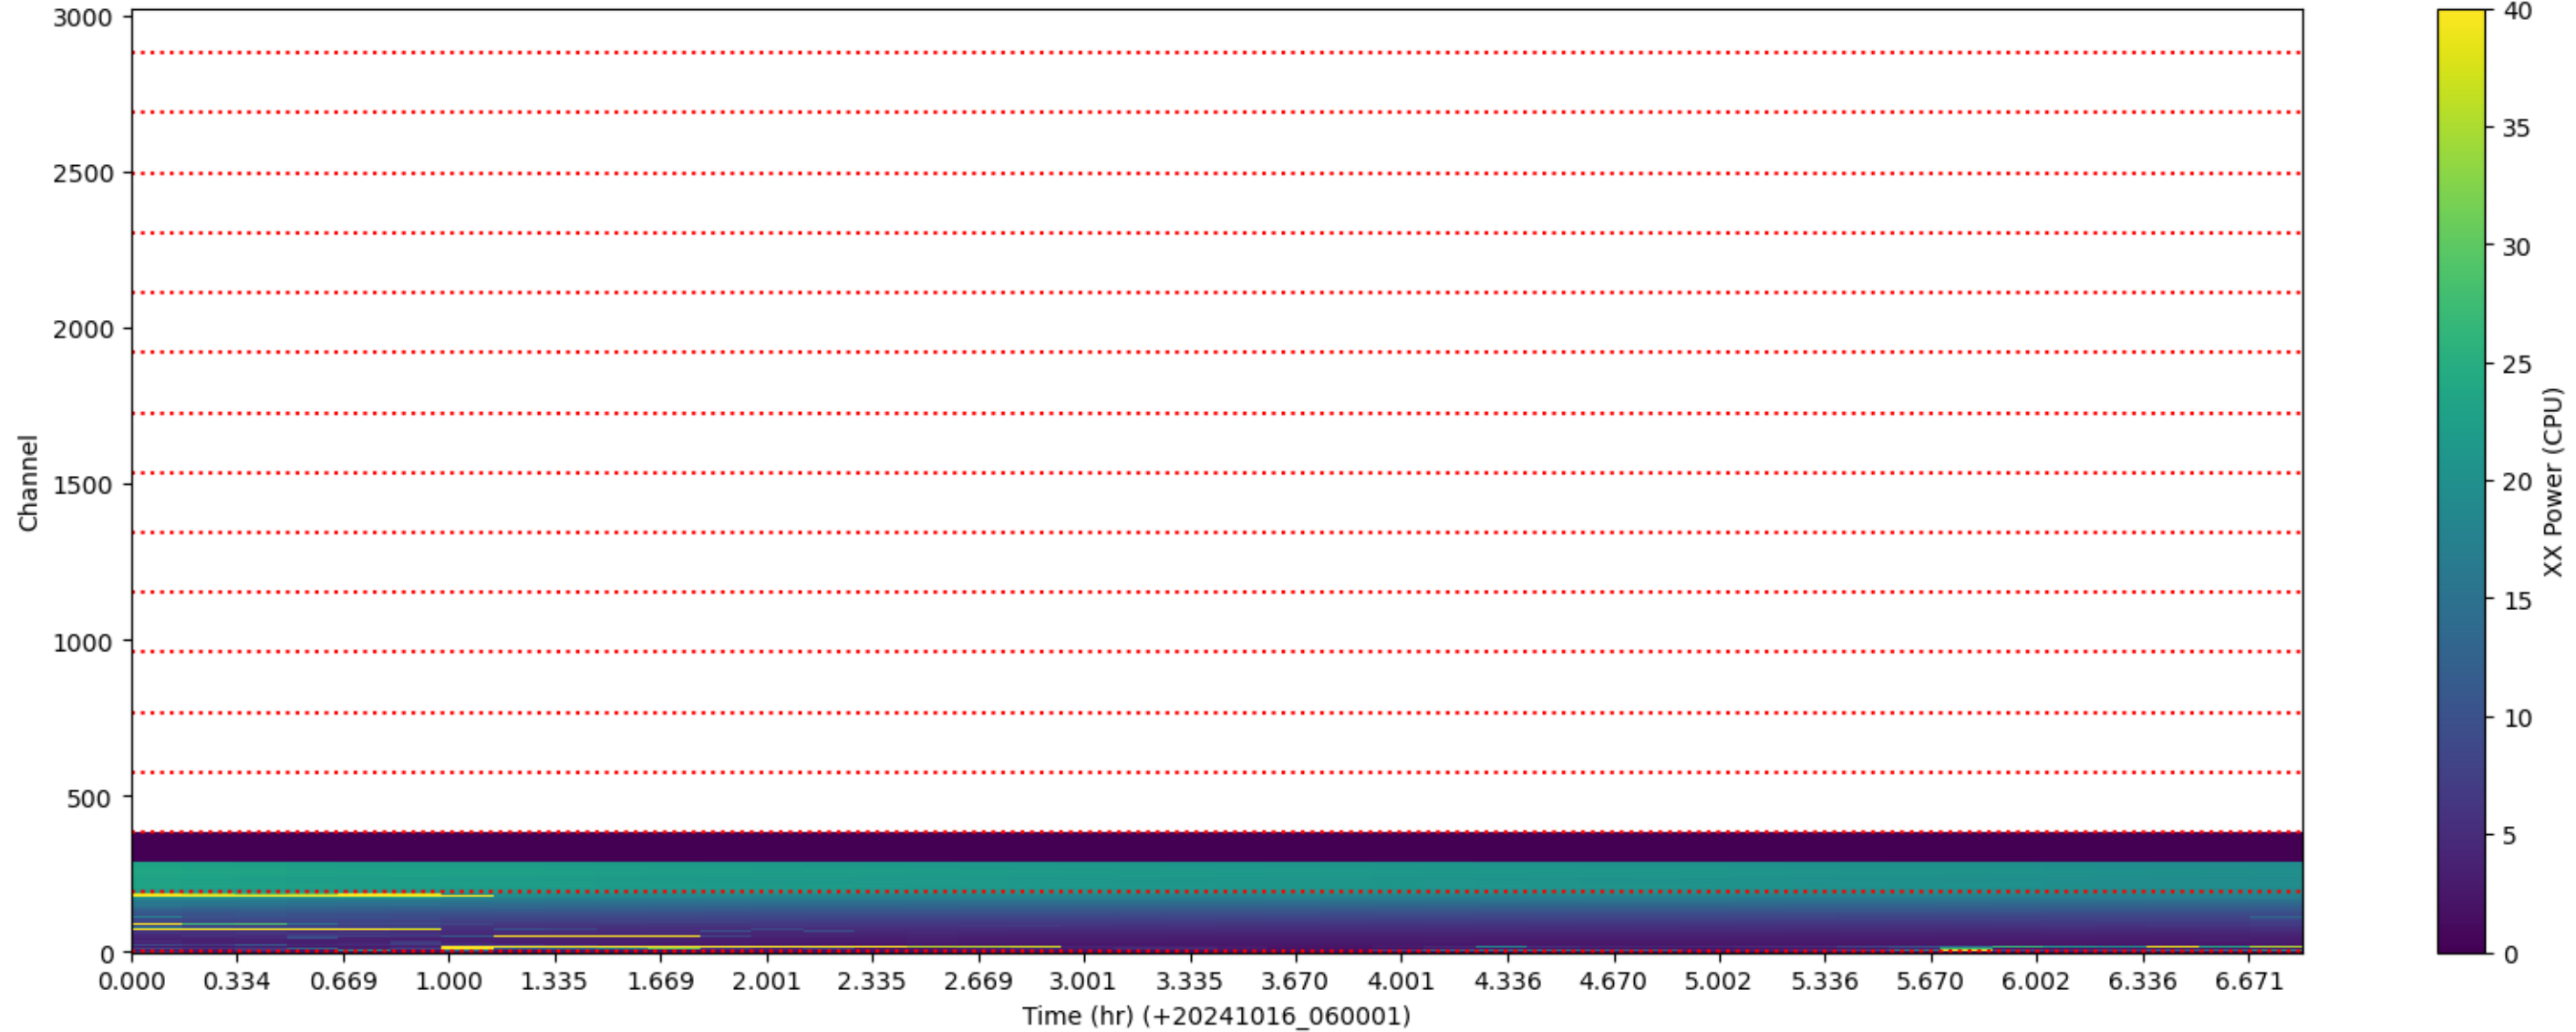

LWA024 - Correlator# 106 - YY - FLAGS: Good

LWA024 - Correlator# 106 - XX - FLAGS: Good