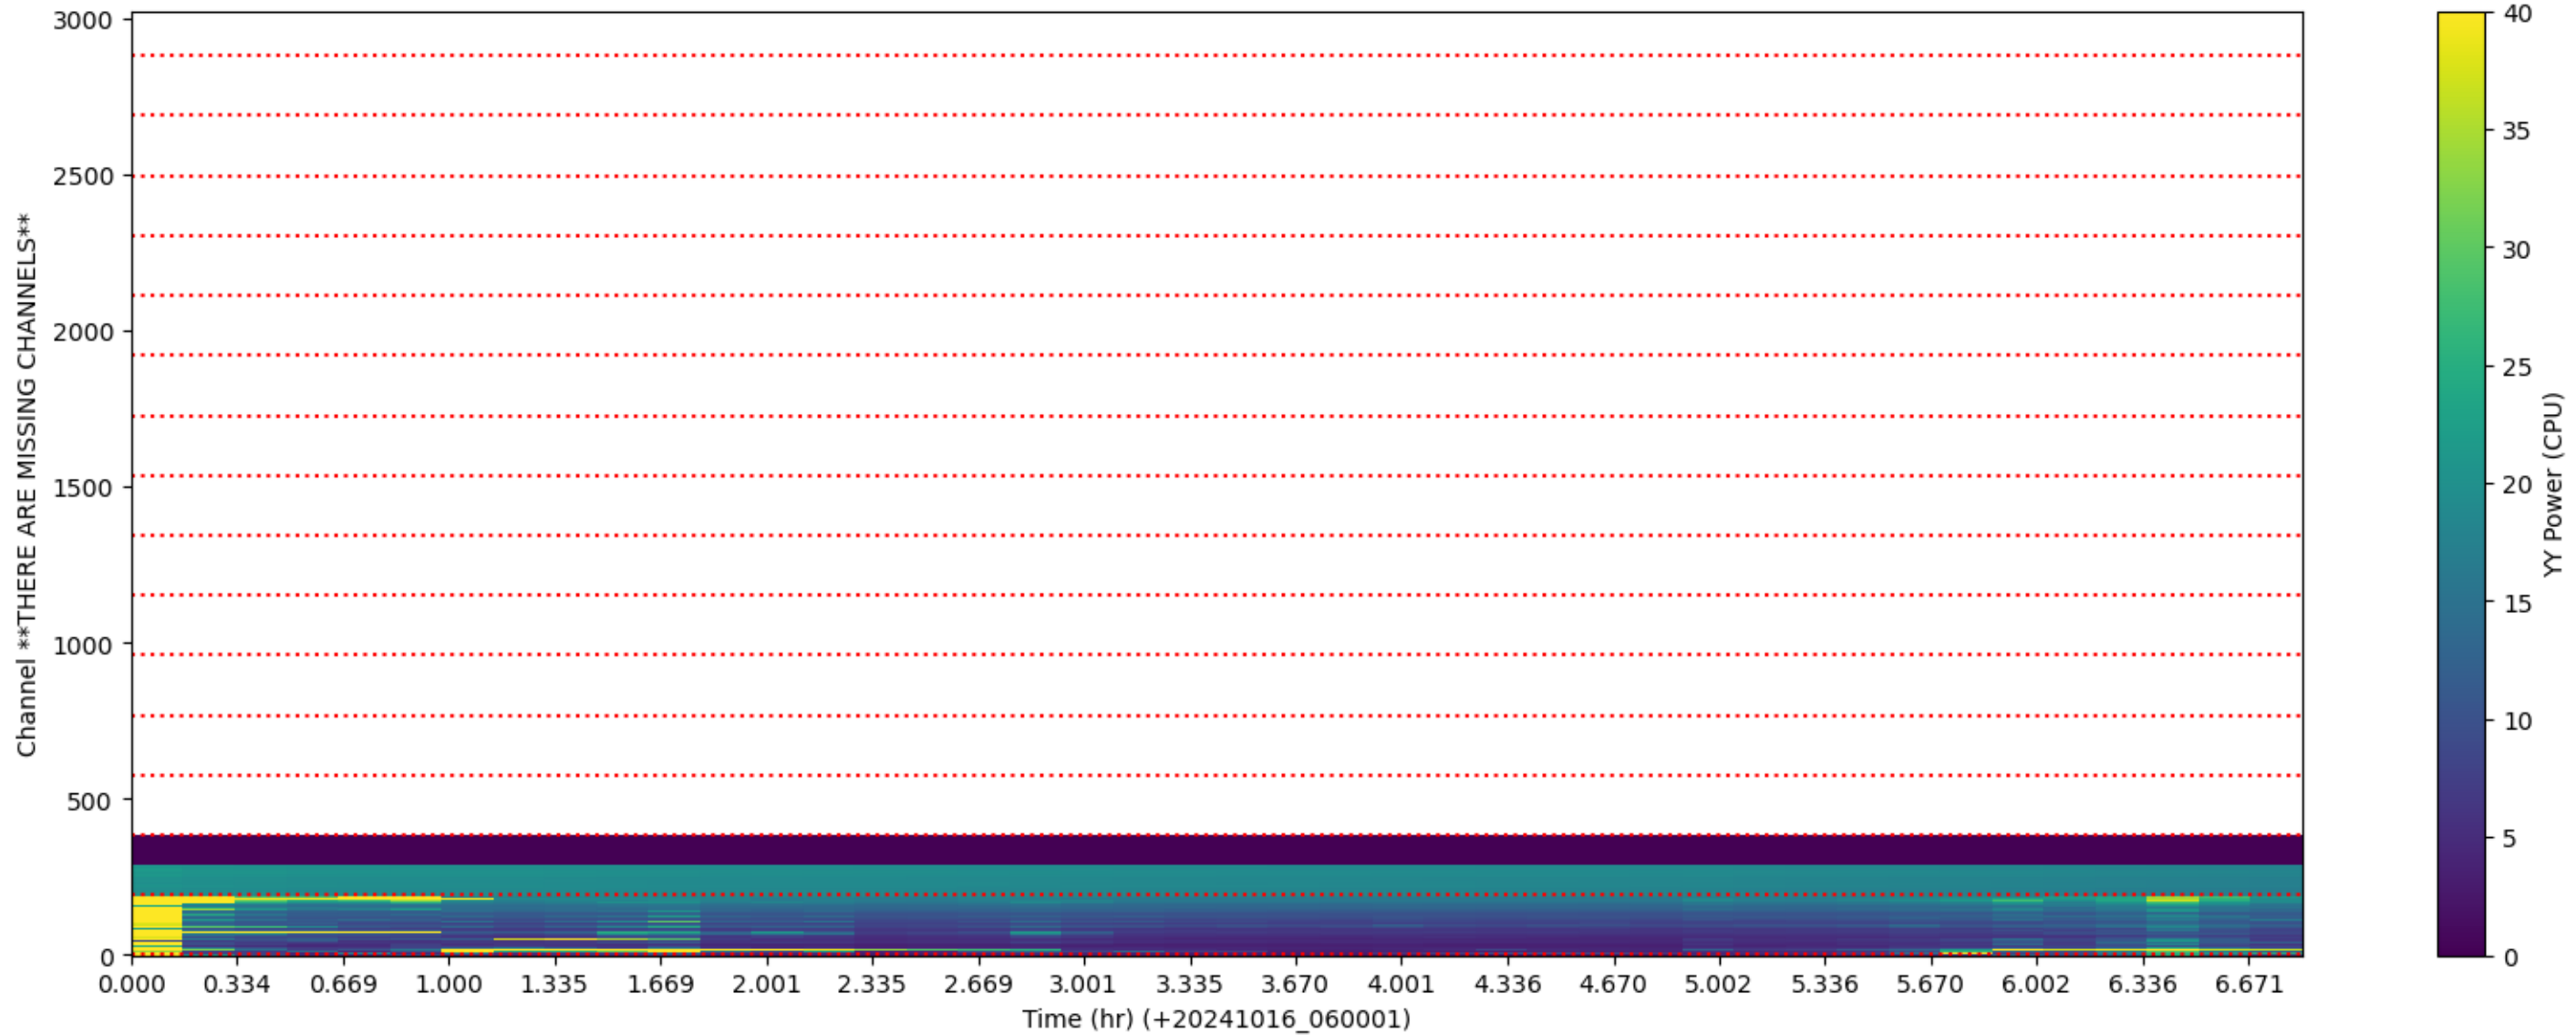

LWA154 - Correlator# 233 - XX - FLAGS: Good

LWA155 - Correlator# 232 - YY - FLAGS: Good