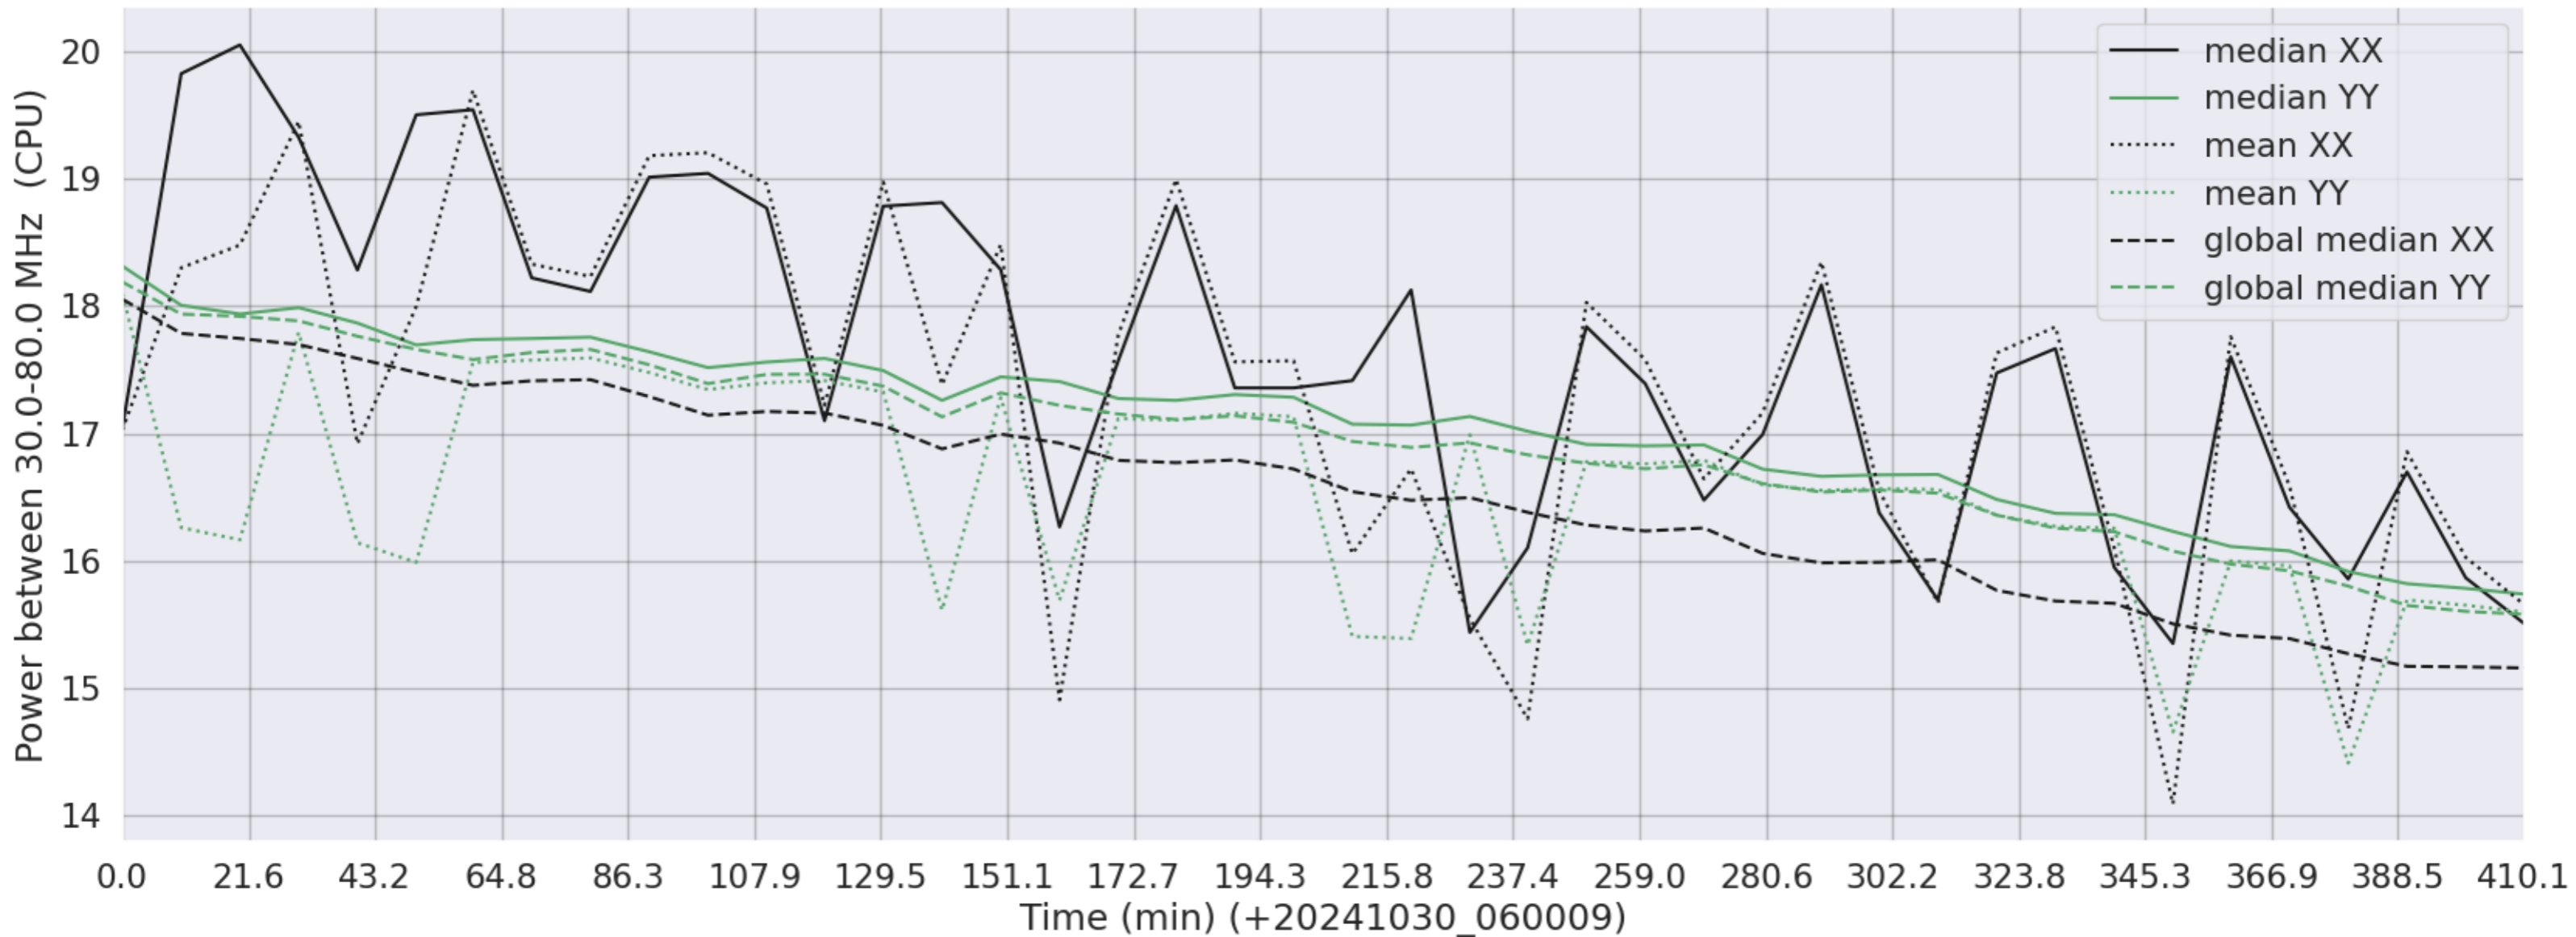

LWA127 - Correlator# 225 - XX FLAGS:Good - YY FLAGS:HighTimeVar+BadSpecShape

LWA124 - Correlator# 224 - XX FLAGS:Good - YY FLAGS:Good