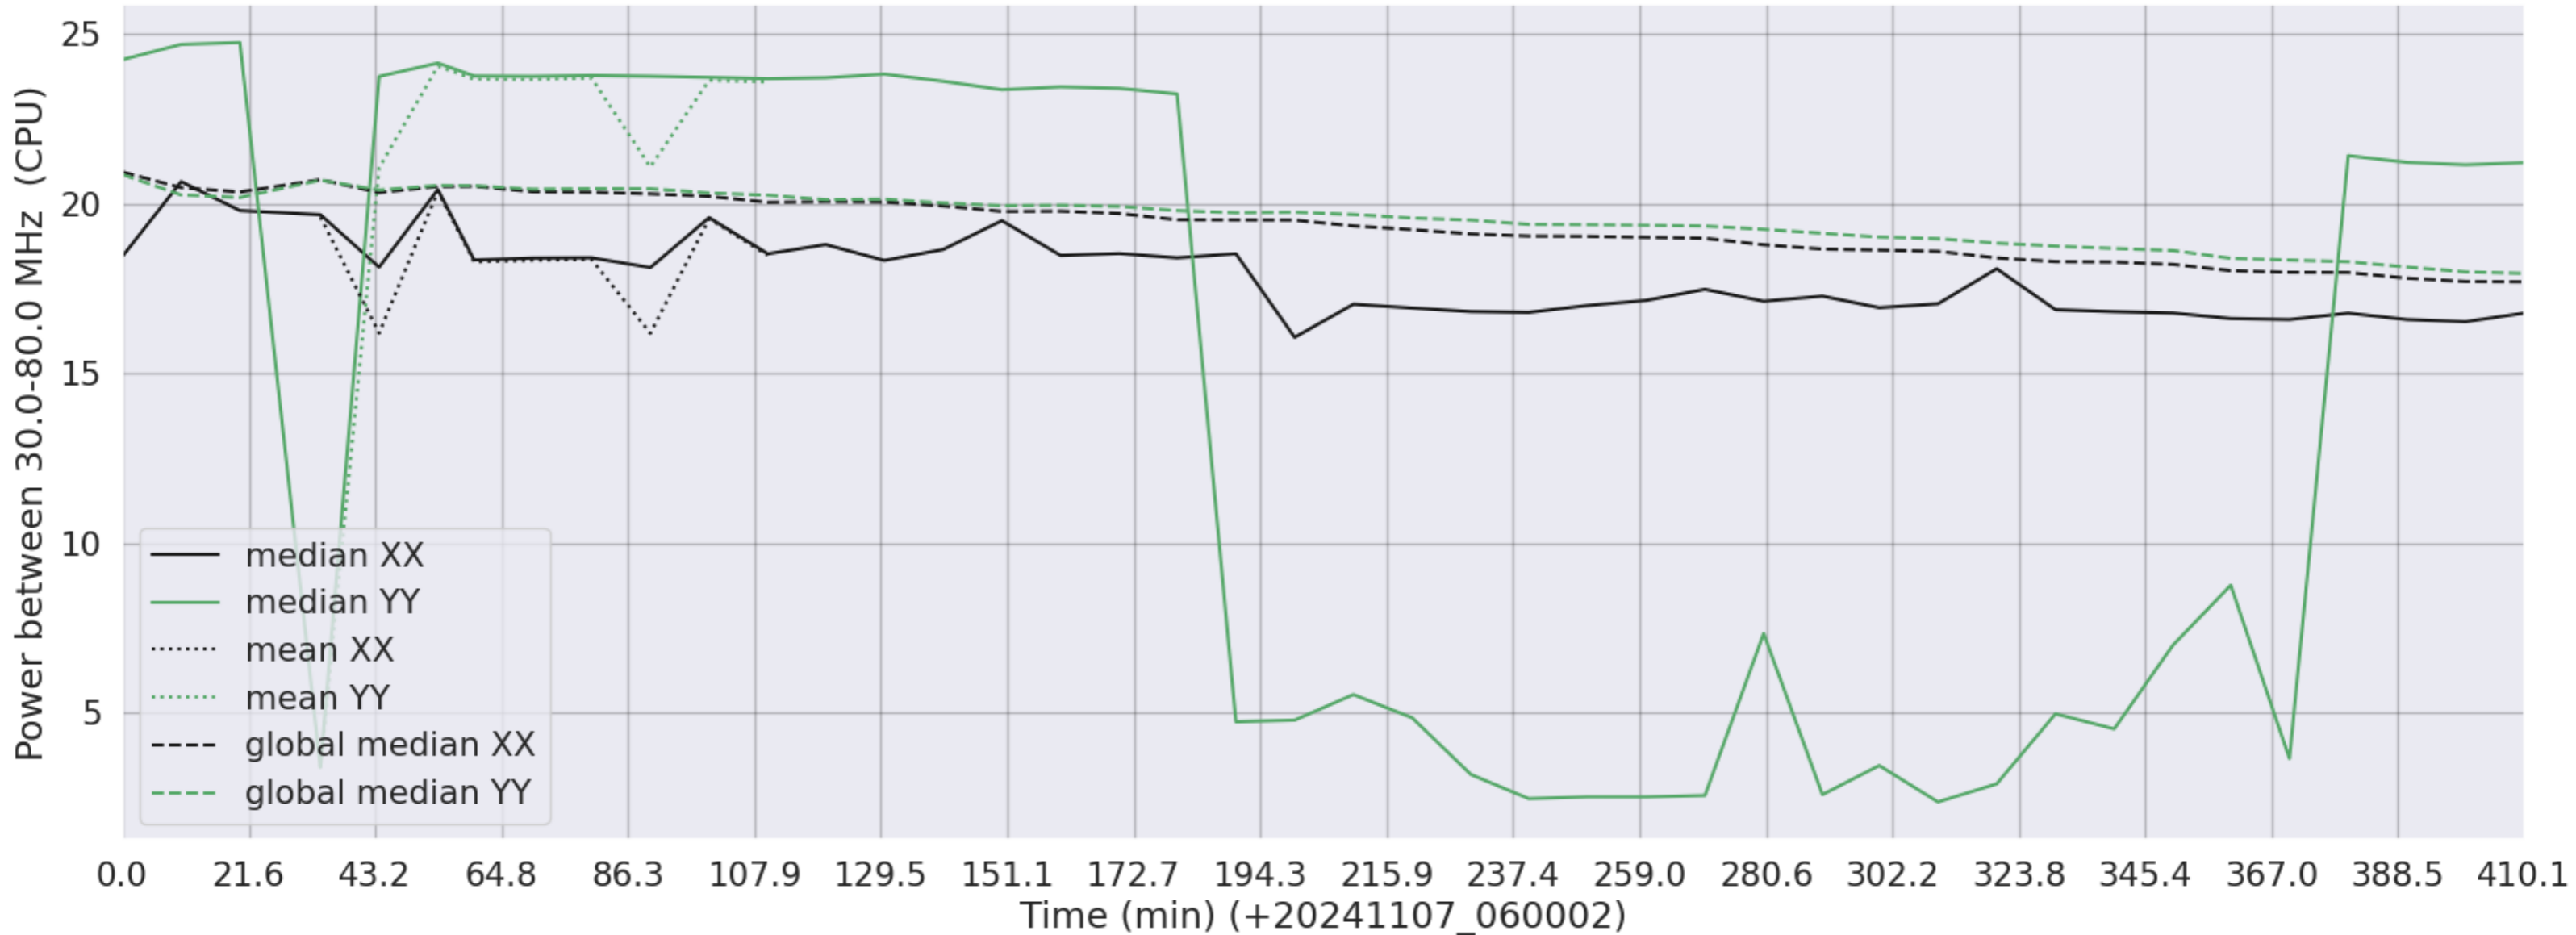

LWA127 - Correlator# 225 - XX FLAGS:Good - YY FLAGS:HighTimeVar

LWA124 - Correlator# 224 - XX FLAGS:Good - YY FLAGS:HighTimeVar+BadSpecShape