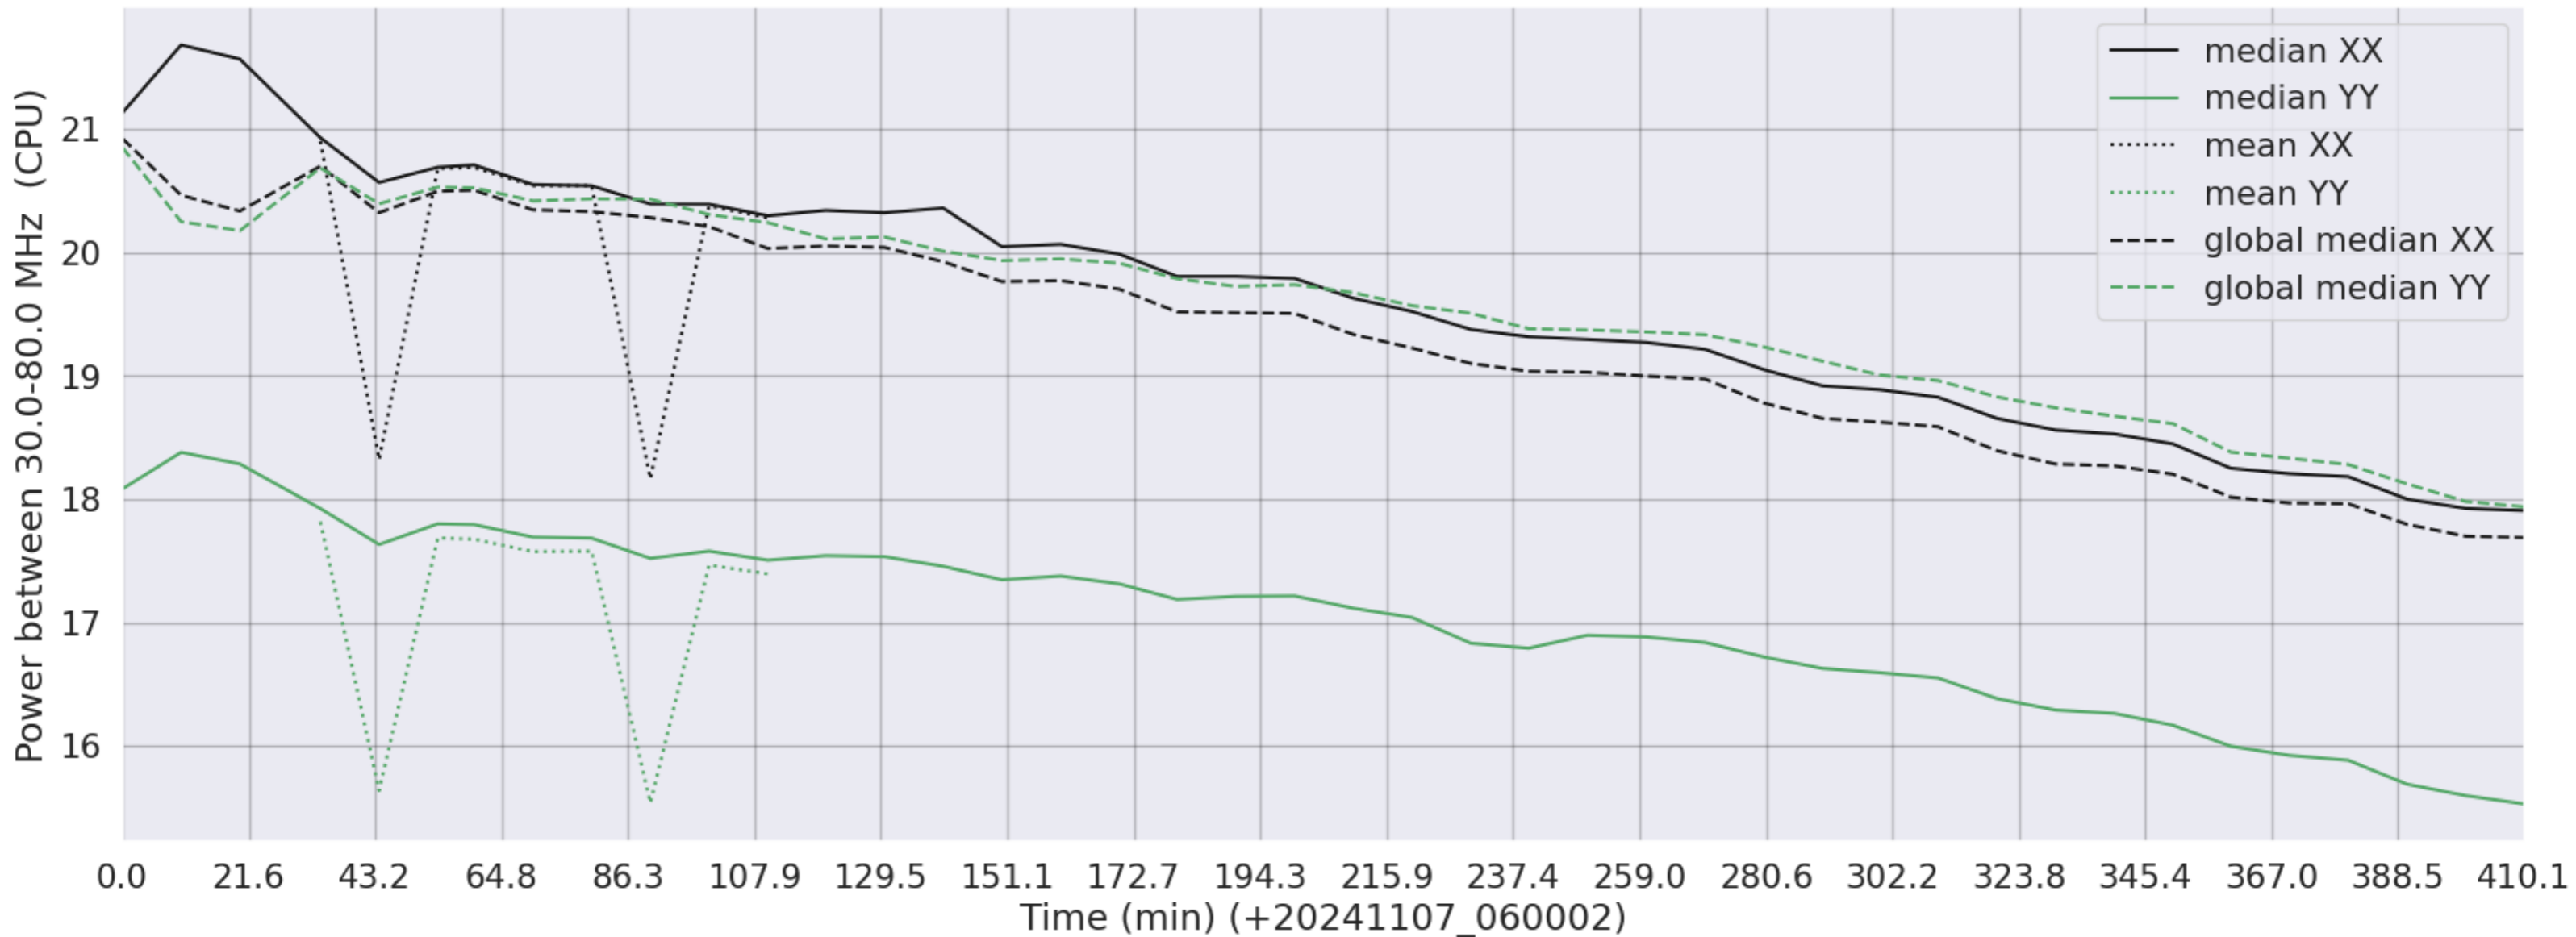

LWA124 - Correlator# 224 - XX FLAGS:Good - YY FLAGS:HighTimeVar+BadSpecShape

LWA127 - Correlator# 225 - XX FLAGS:Good - YY FLAGS:HighTimeVar

LWA126 - Correlator# 226 - XX FLAGS:Good - YY FLAGS:Good

LWA125 - Correlator# 227 - XX FLAGS:Good - YY FLAGS:Good