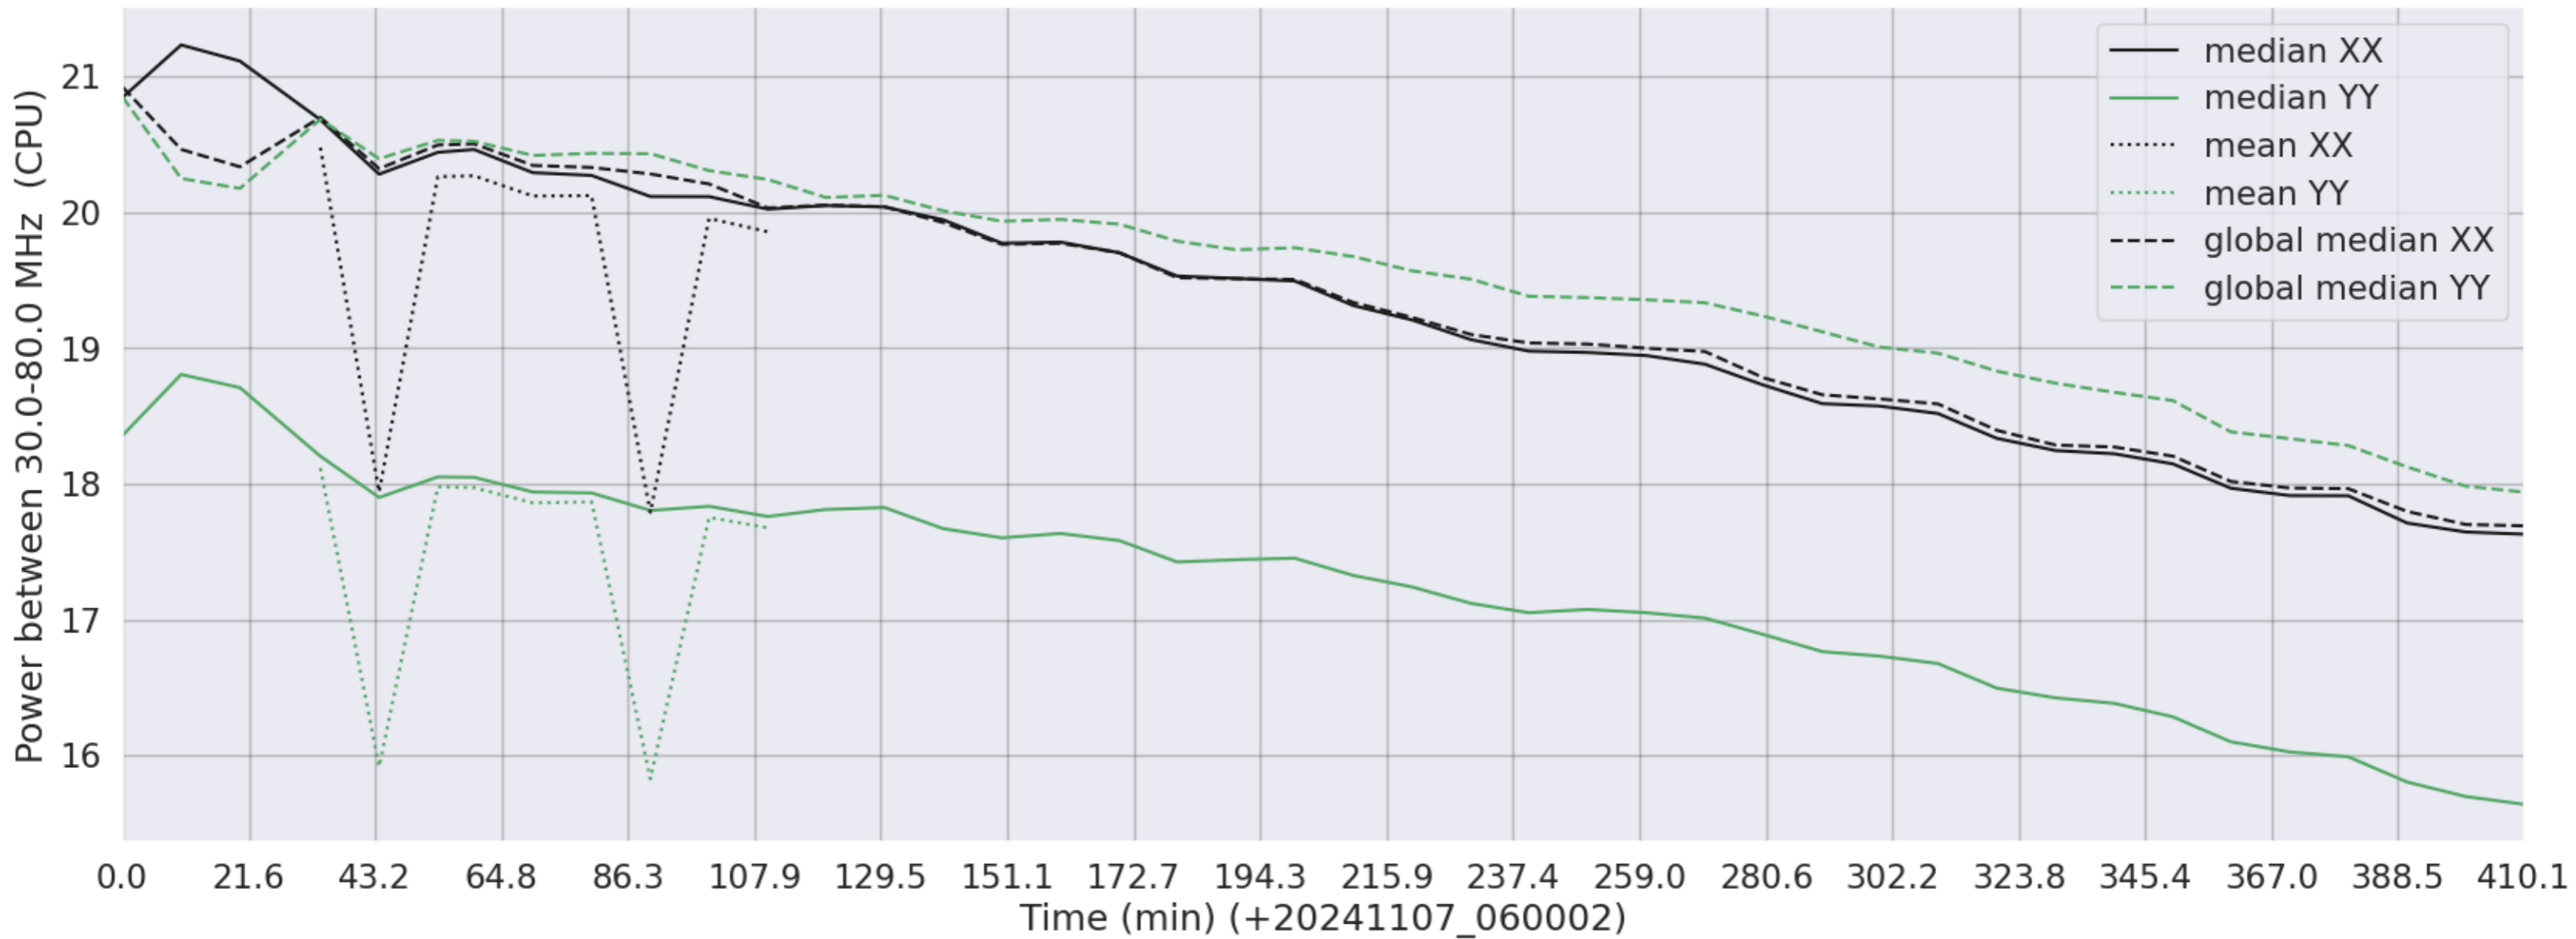

LWA181 - Correlator# 231 - XX FLAGS:Good - YY FLAGS:Good

LWA153 - Correlator# 230 - XX FLAGS:Good - YY FLAGS:Good