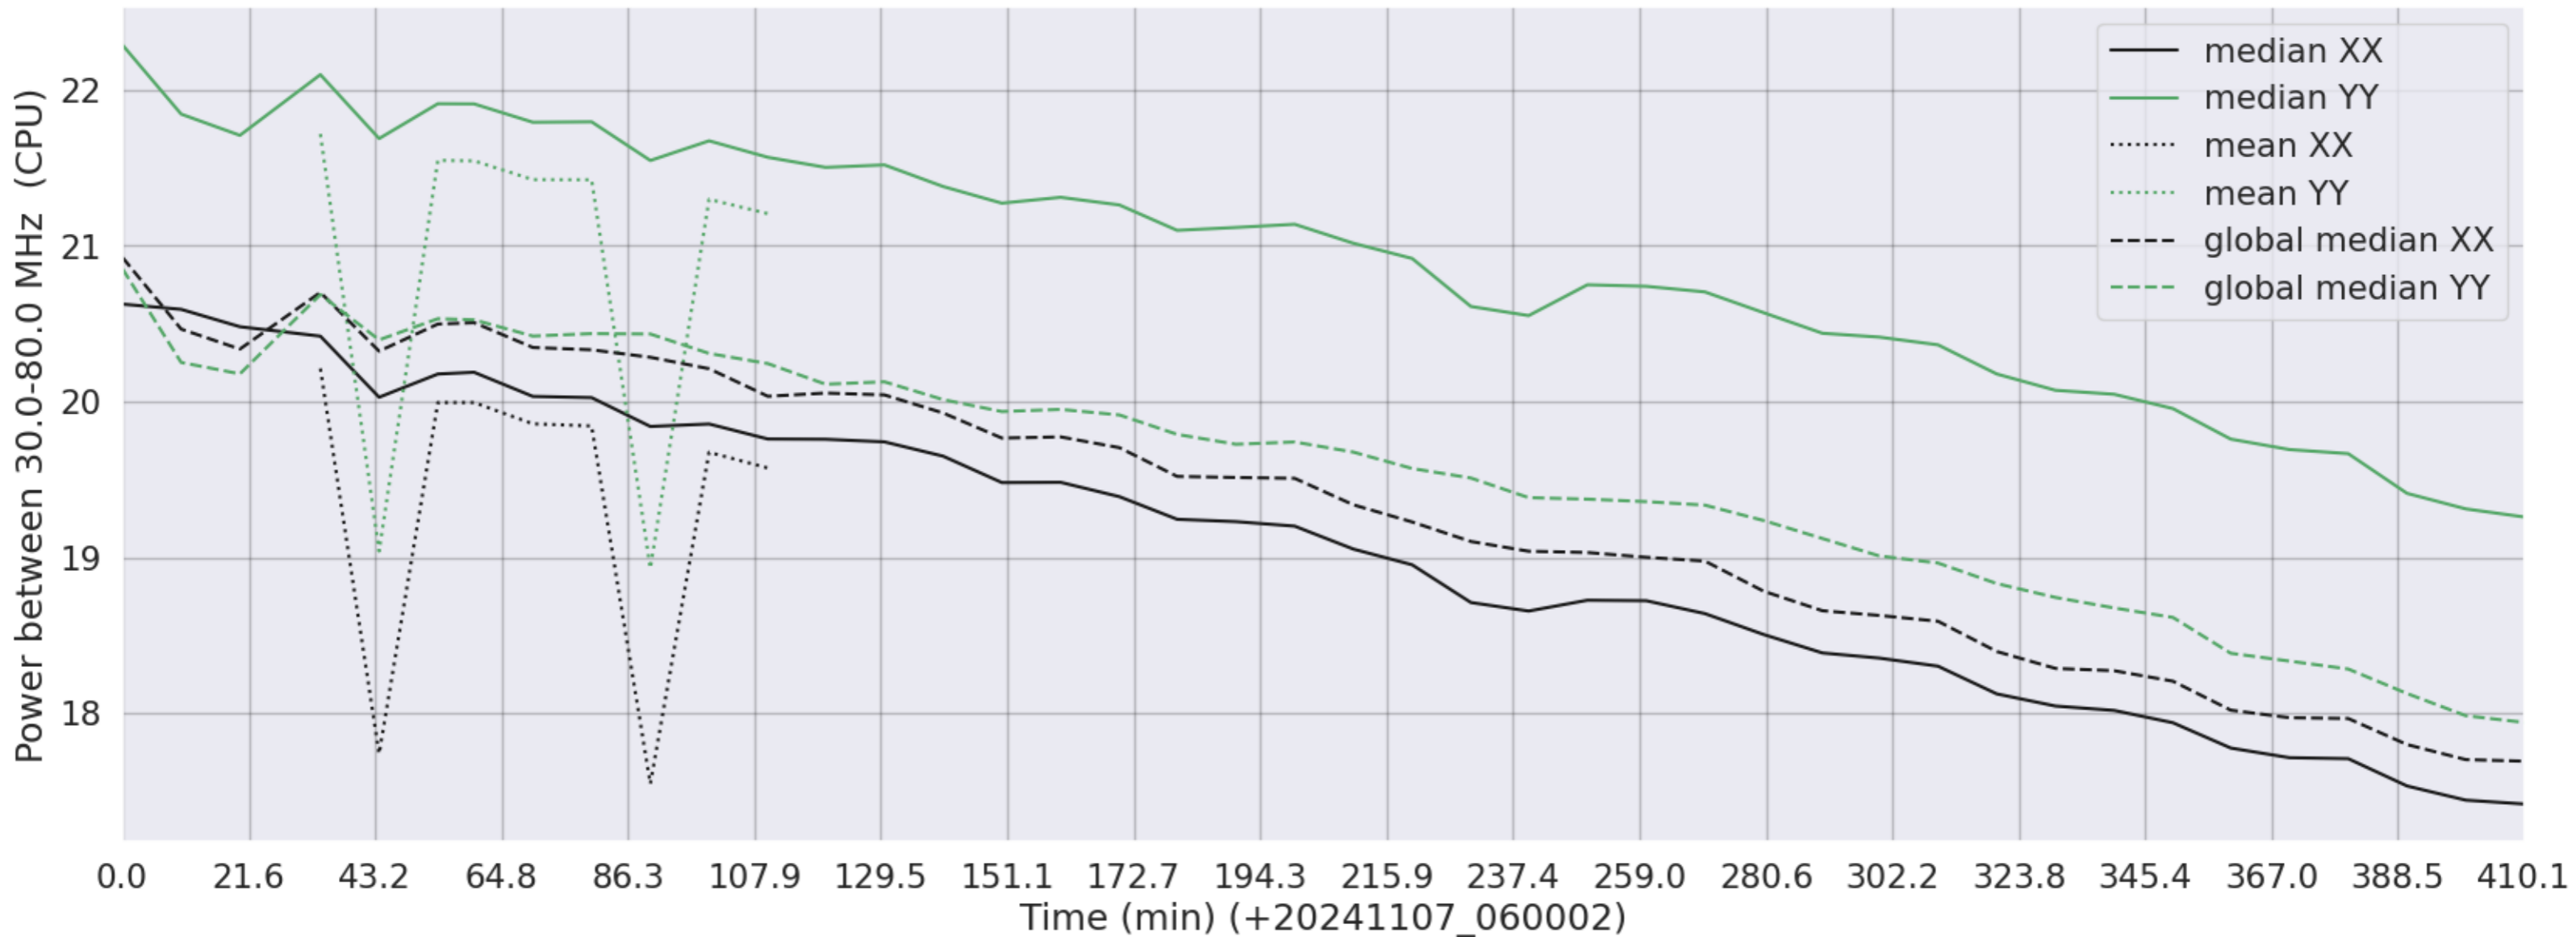

LWA153 - Correlator# 230 - XX FLAGS:Good - YY FLAGS:Good

LWA128 - Correlator# 229 - XX FLAGS:Good - YY FLAGS:Good