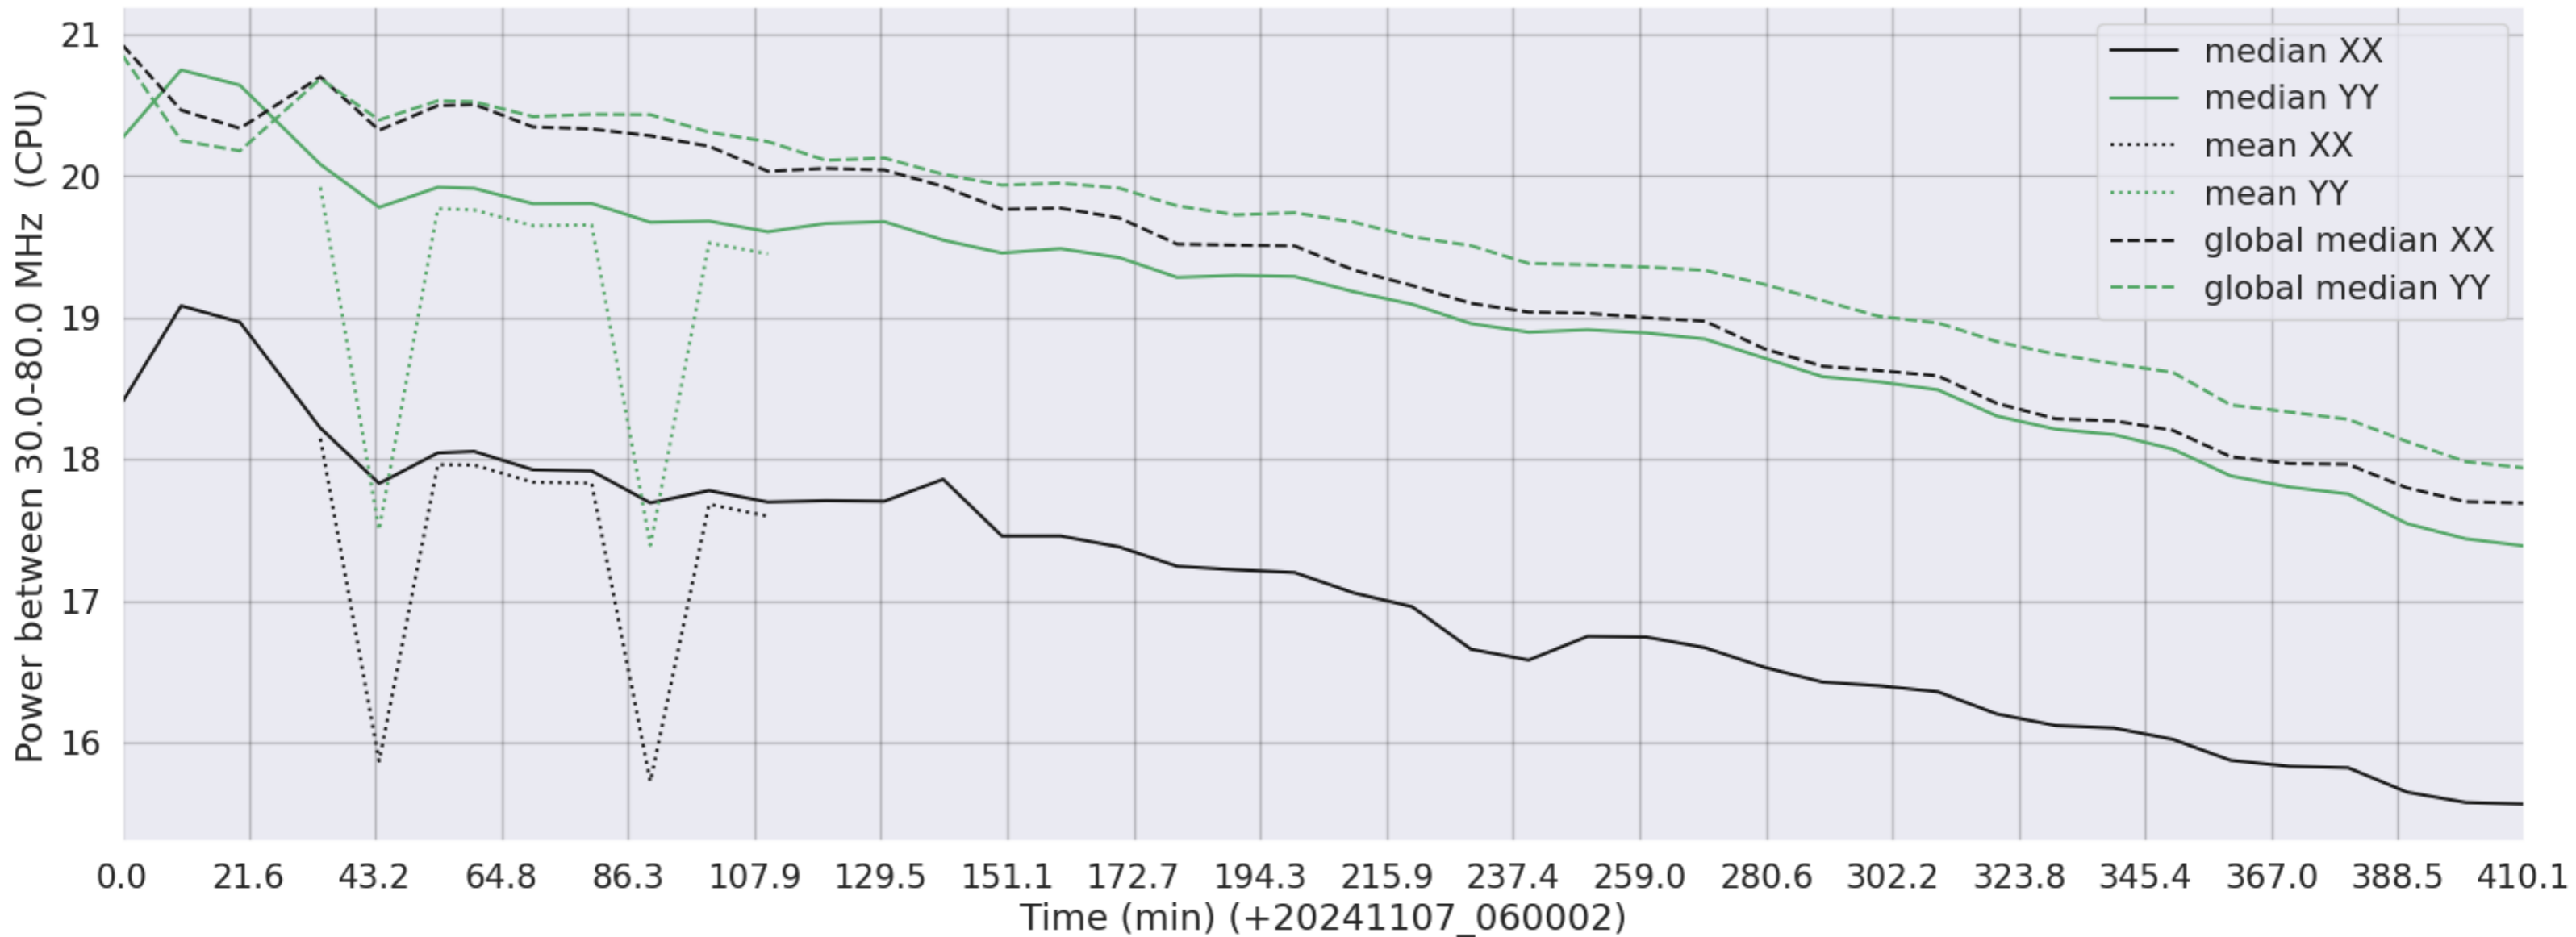

LWA128 - Correlator# 229 - XX FLAGS:Good - YY FLAGS:Good

LWA188 - Correlator# 228 - XX FLAGS:Good - YY FLAGS:Good