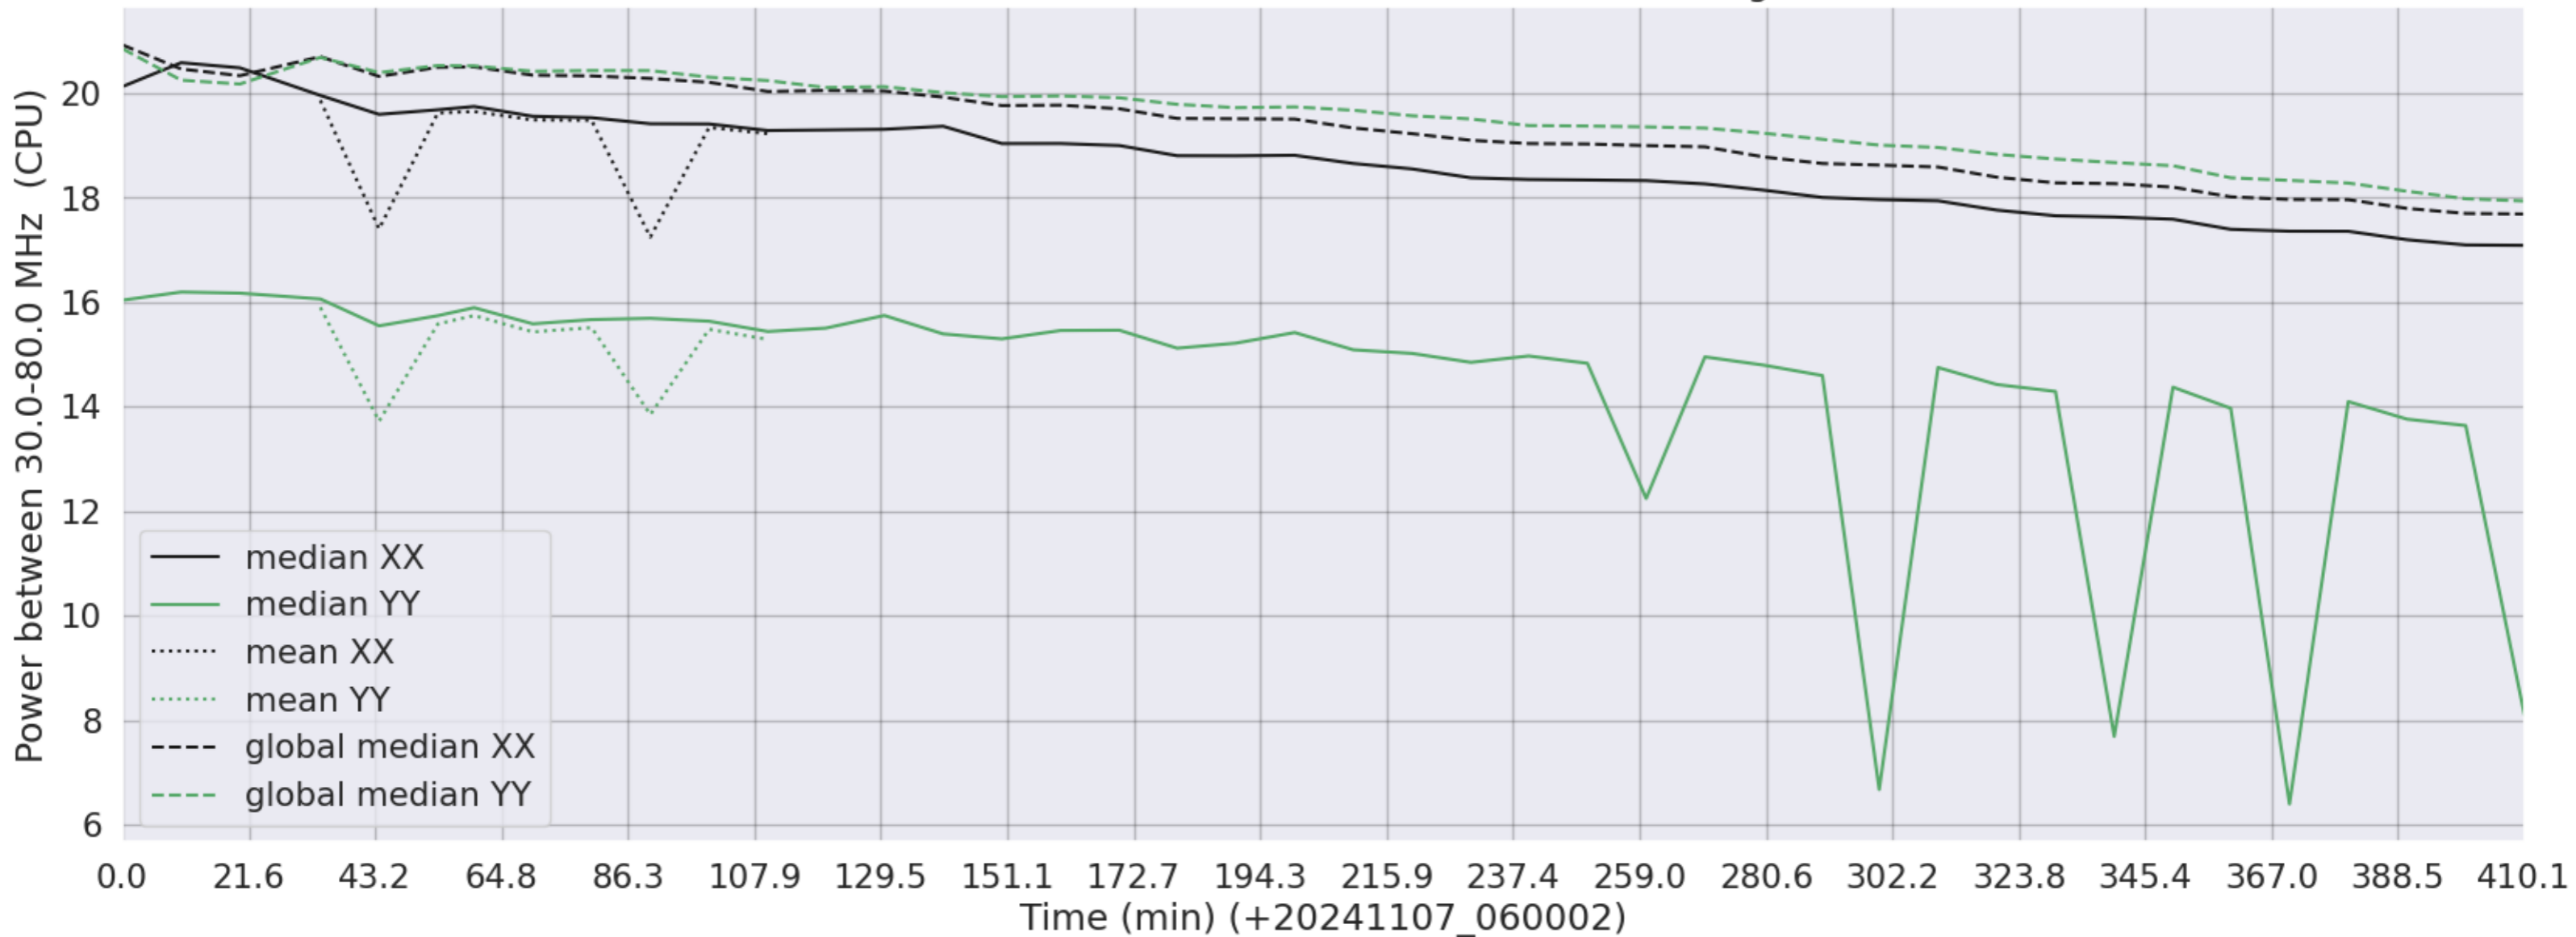

LWA126 - Correlator# 226 - XX FLAGS:Good - YY FLAGS:Good

LWA127 - Correlator# 225 - XX FLAGS:Good - YY FLAGS:HighTimeVar