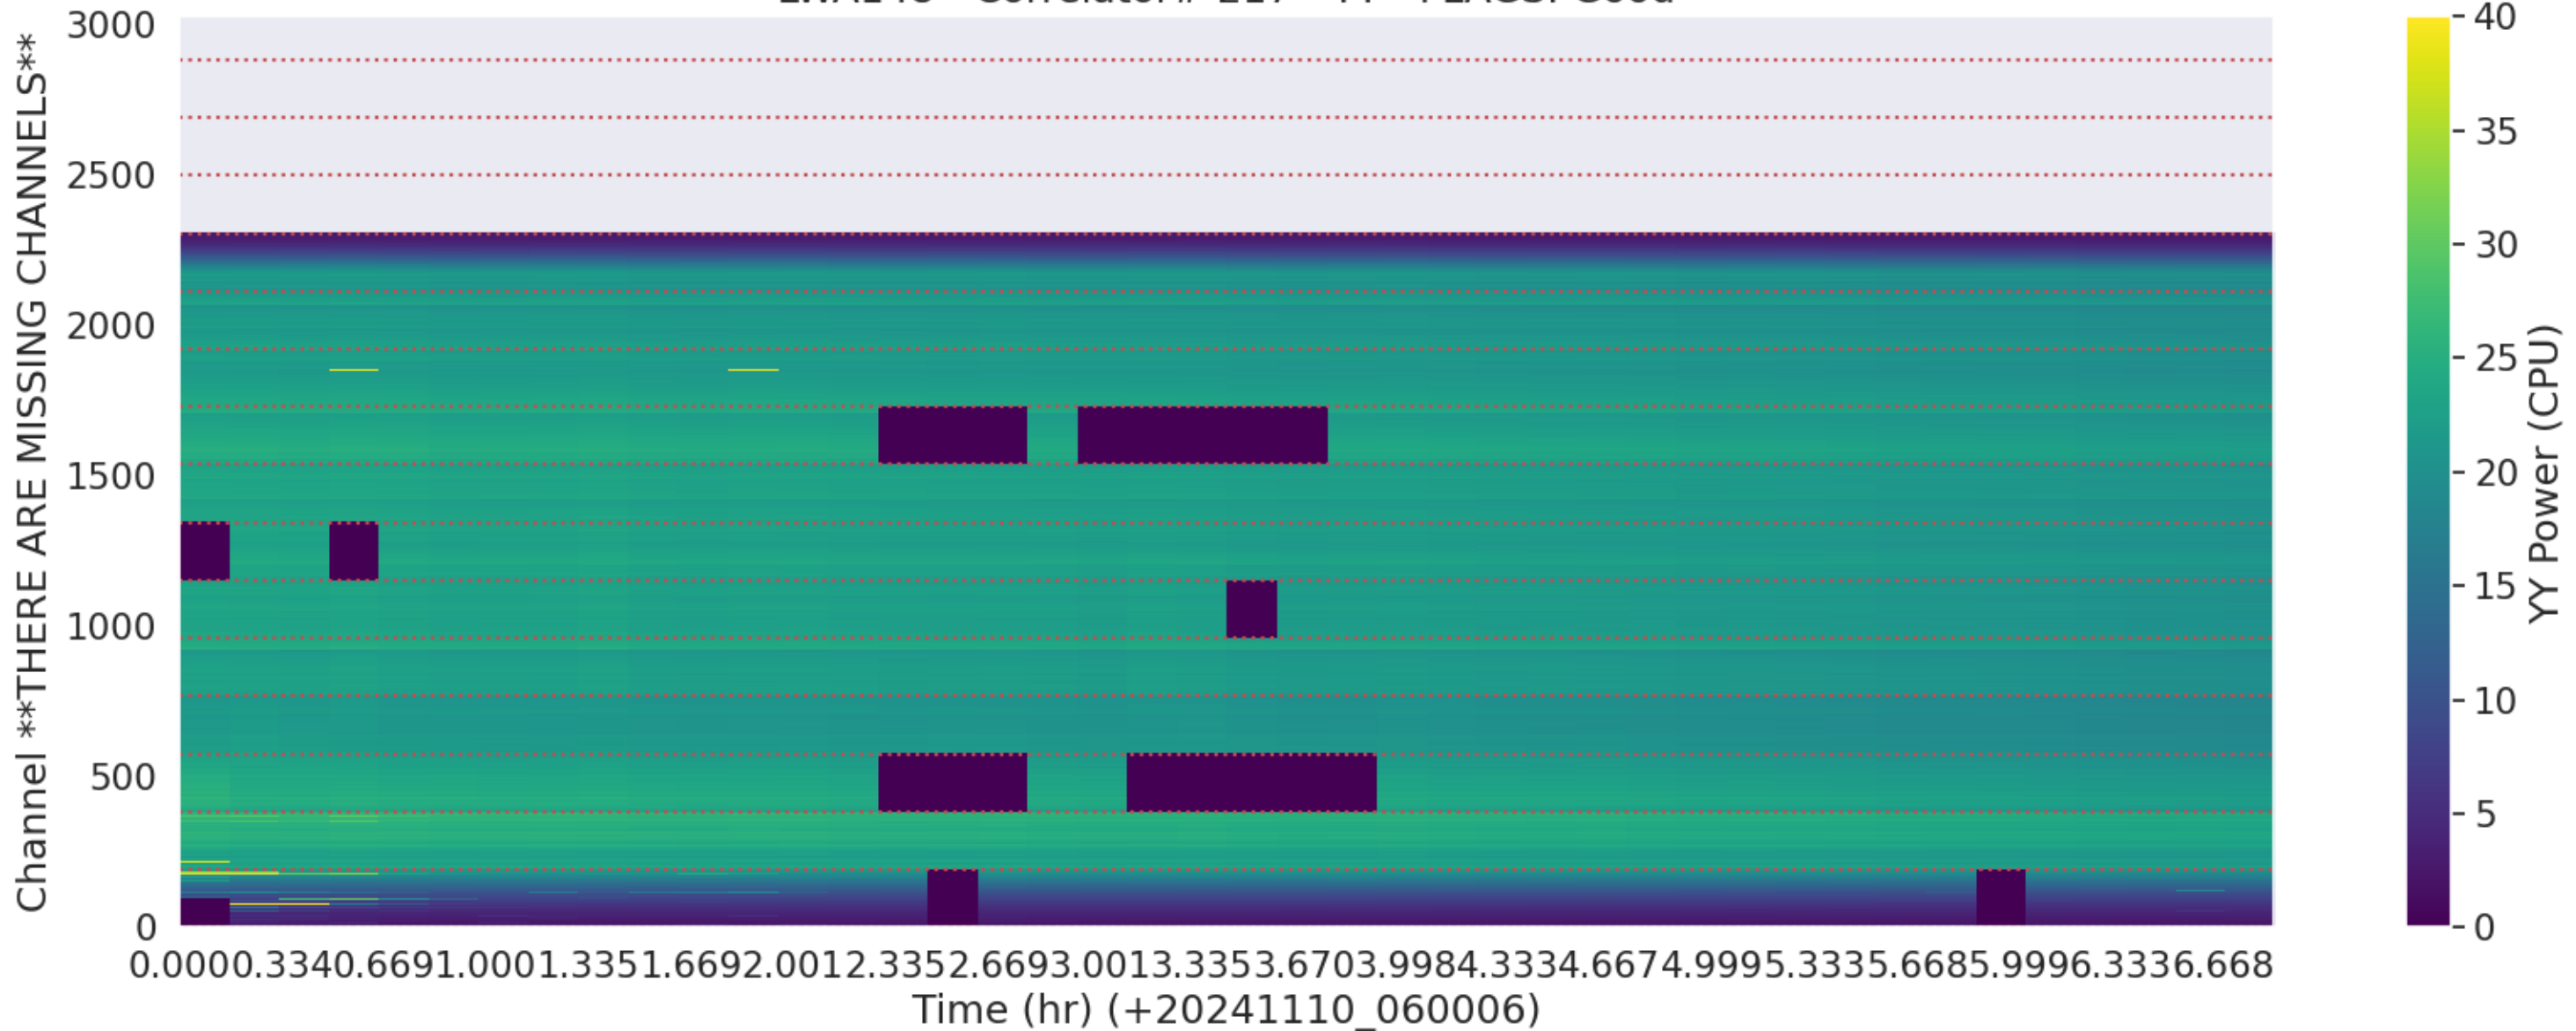

LWA148 - Correlator# 217 - YY - FLAGS: Good