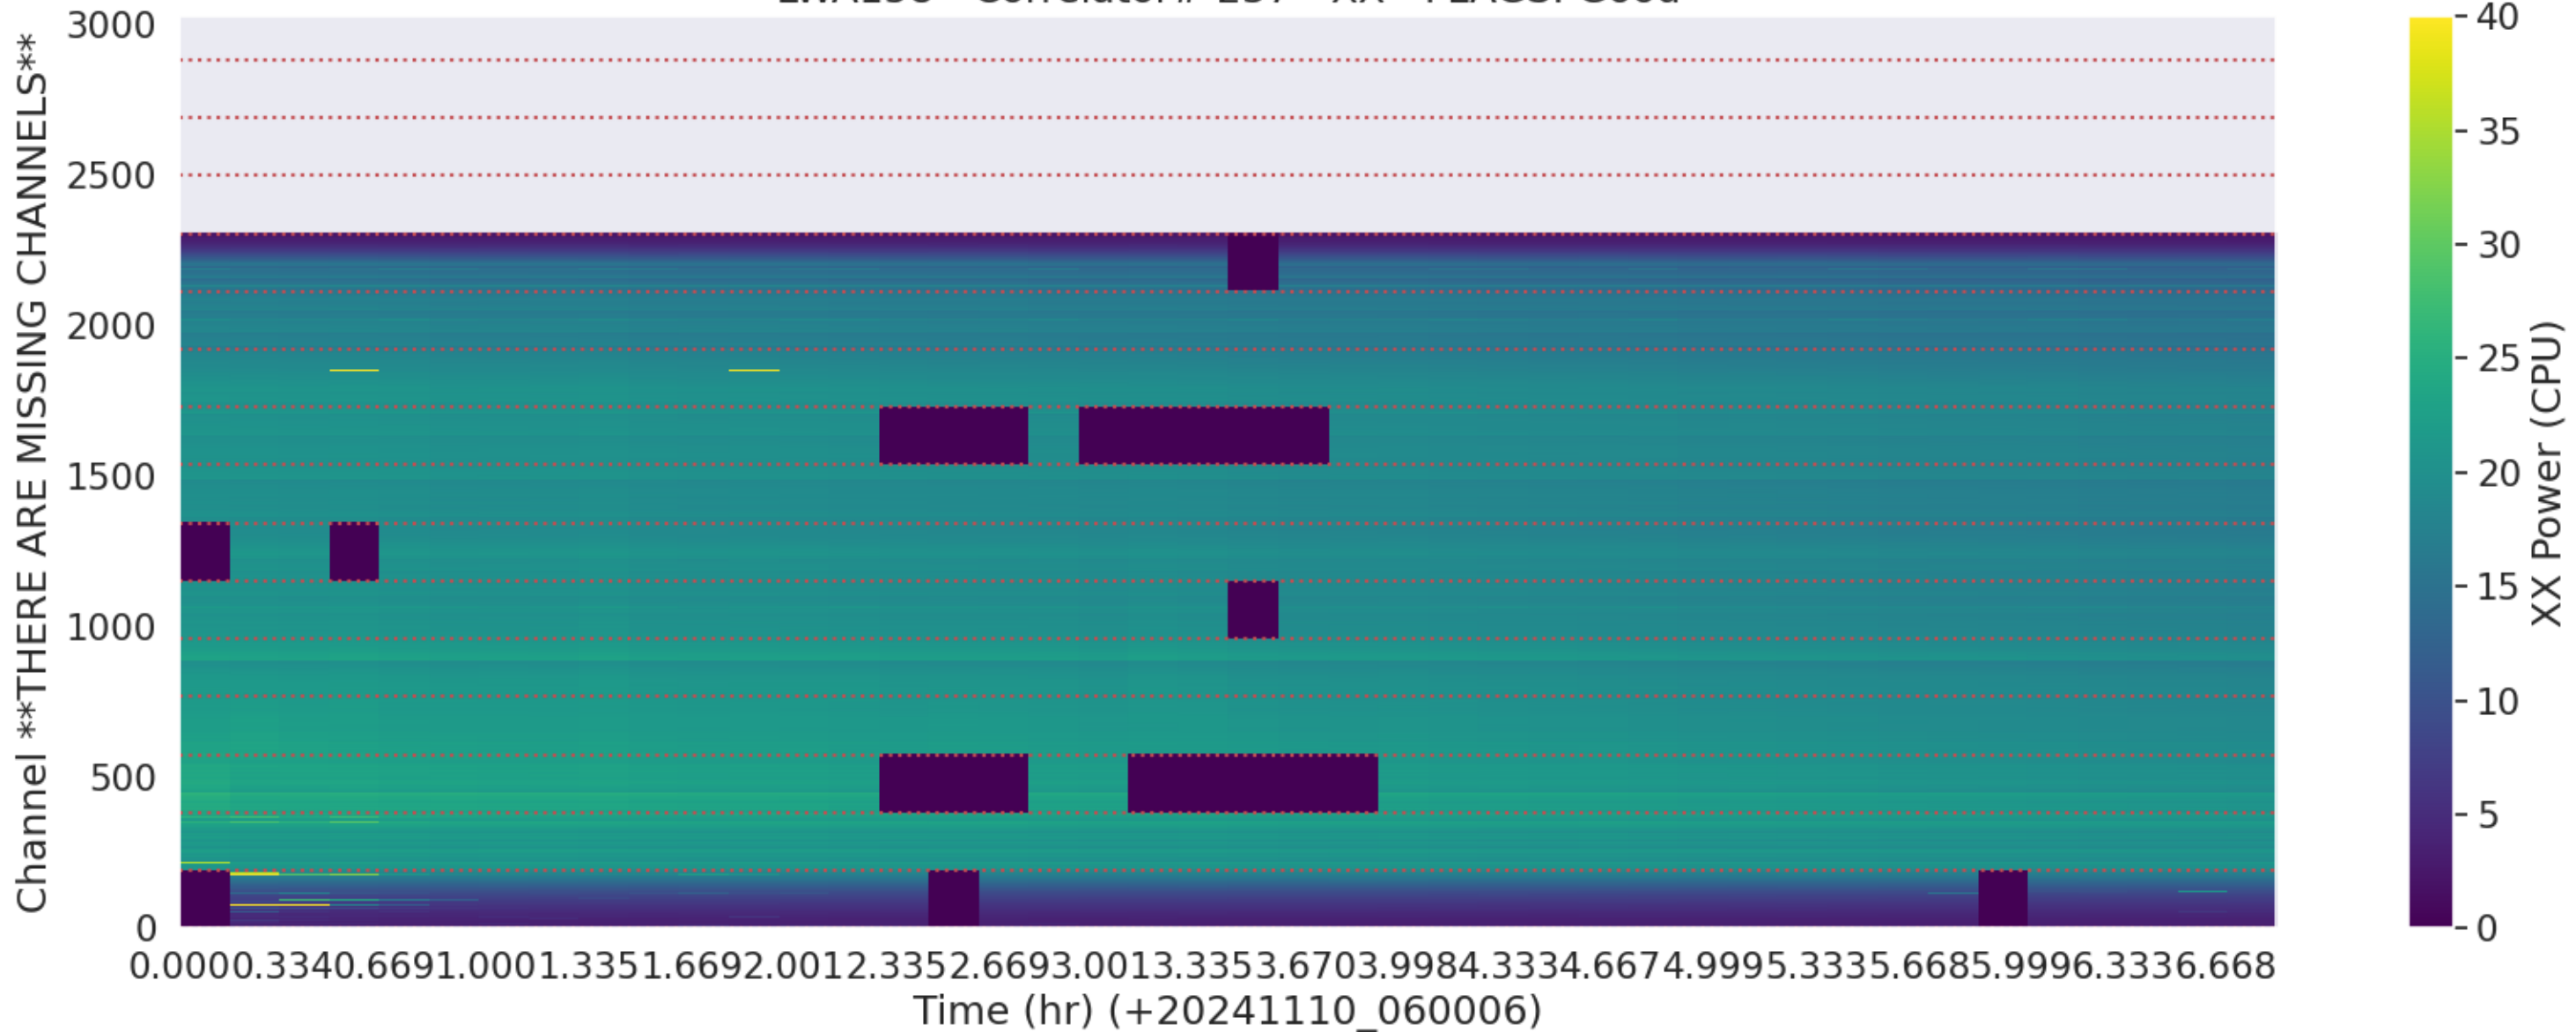

LWA158 - Correlator# 237 - XX - FLAGS: Good