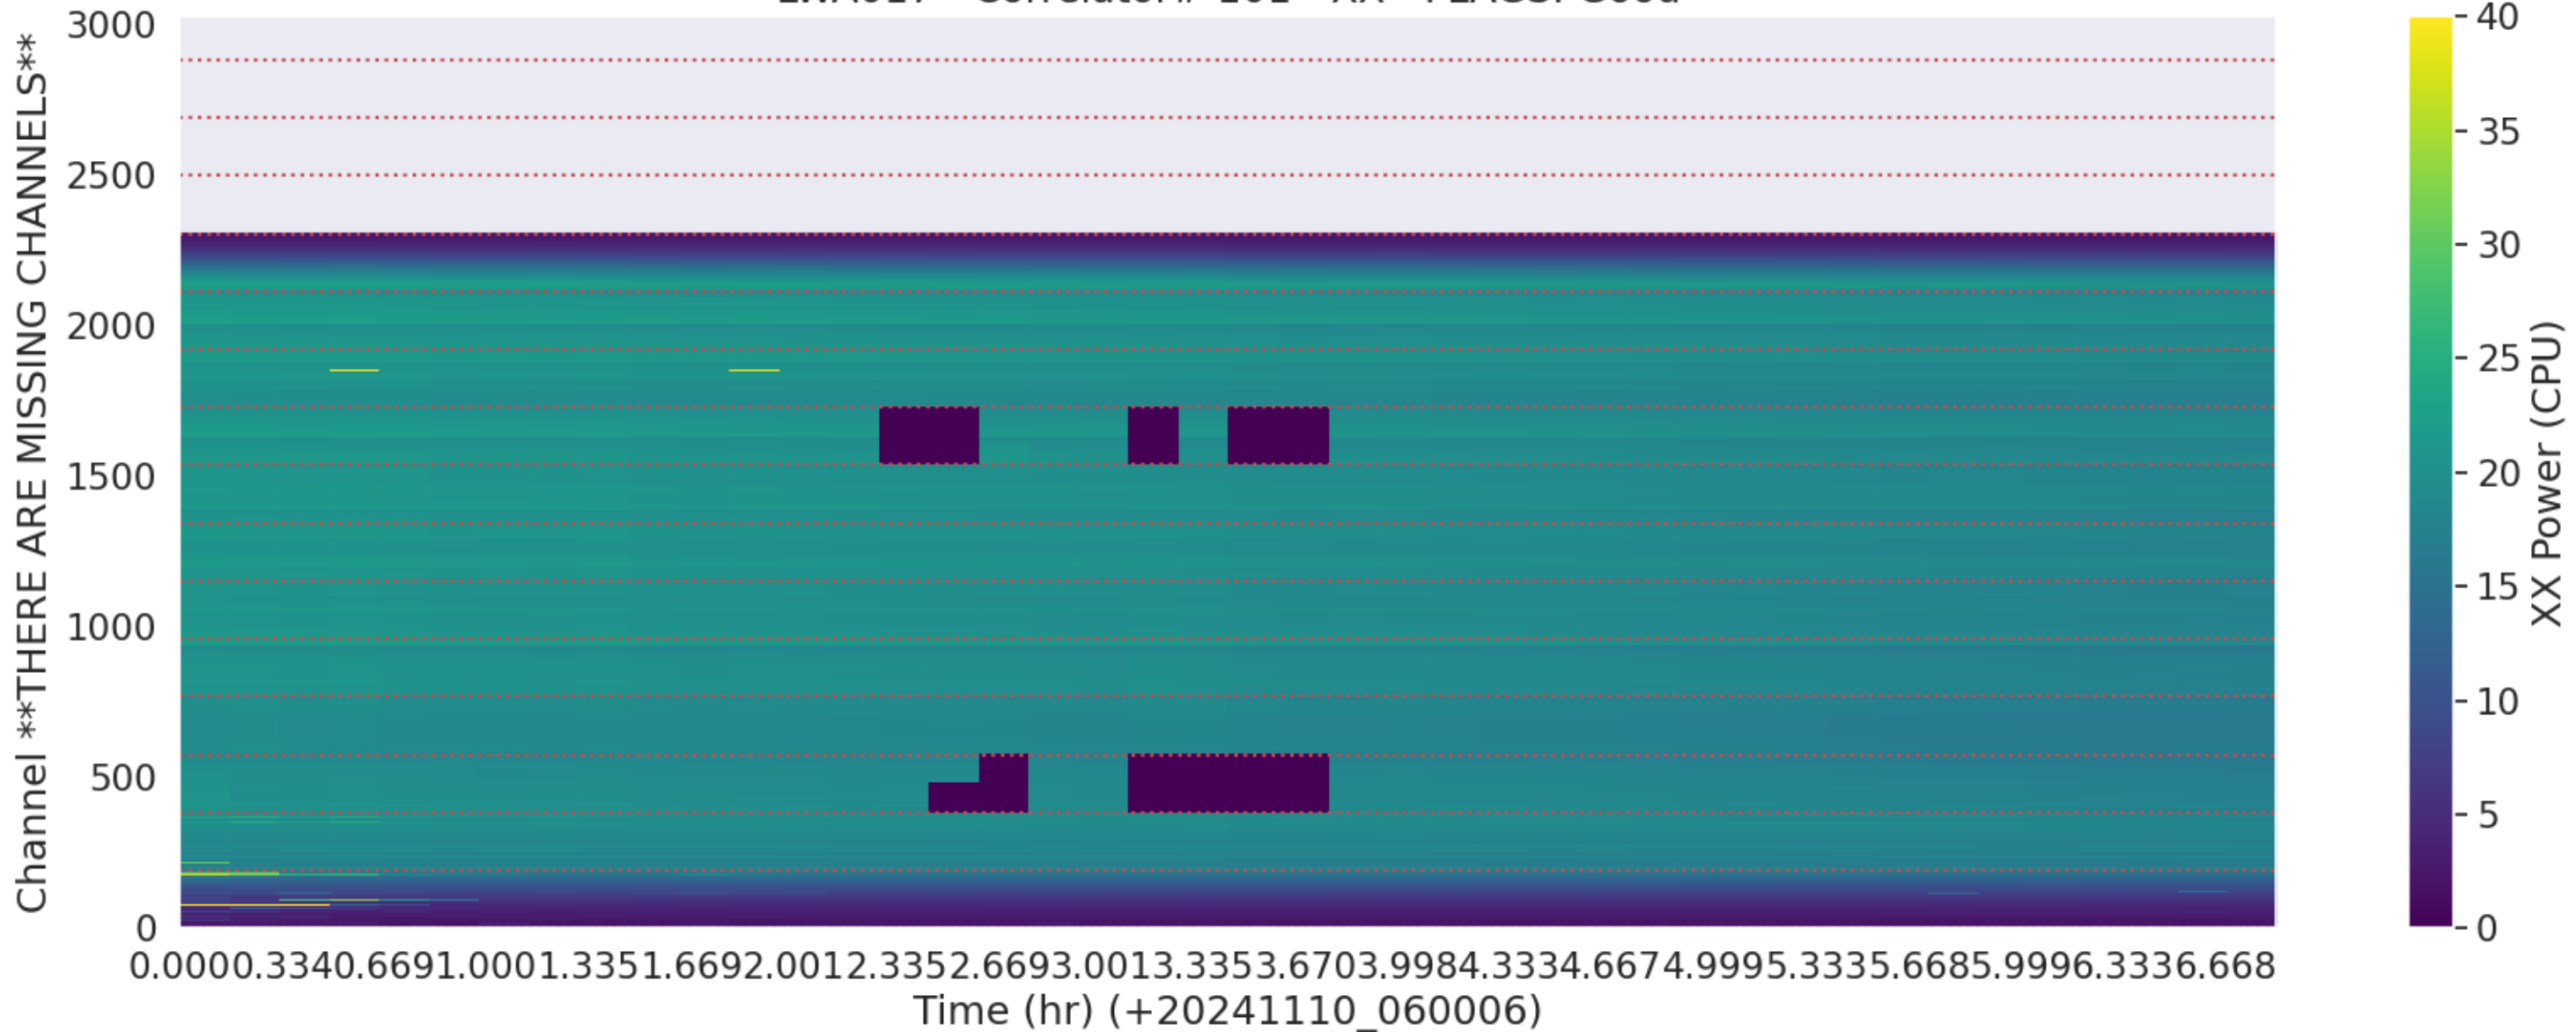

LWA017 - Correlator# 101 - XX - FLAGS: Good