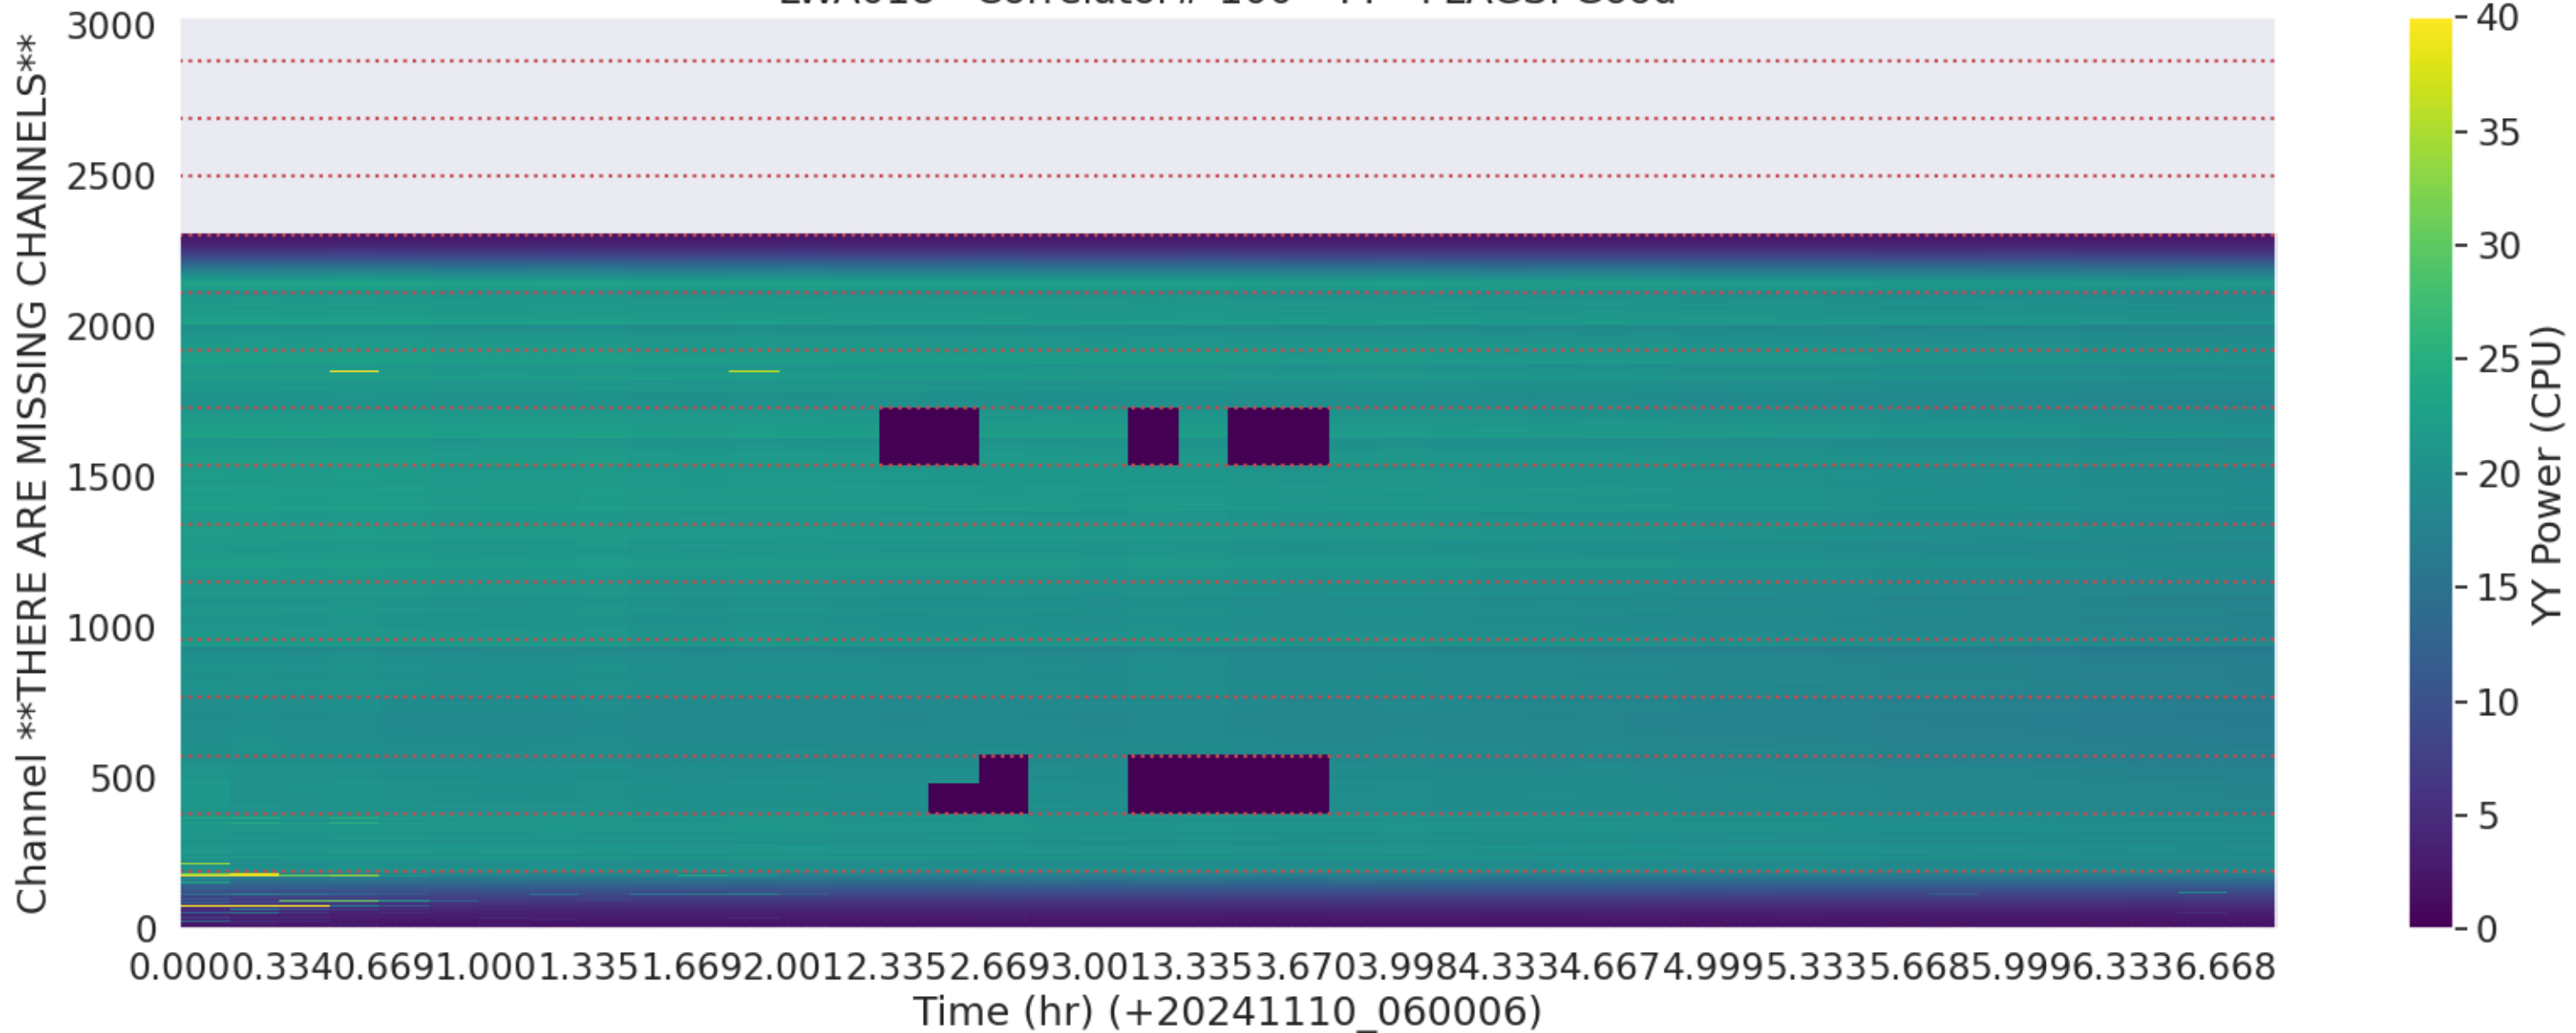

LWA015 - Correlator# 098 - YY - FLAGS: Good

LWA014 - Correlator# 099 - XX - FLAGS: Good

LWA014 - Correlator# 099 - YY - FLAGS: Good

LWA018 - Correlator# 100 - XX - FLAGS: Good

LWA018 - Correlator# 100 - YY - FLAGS: Good