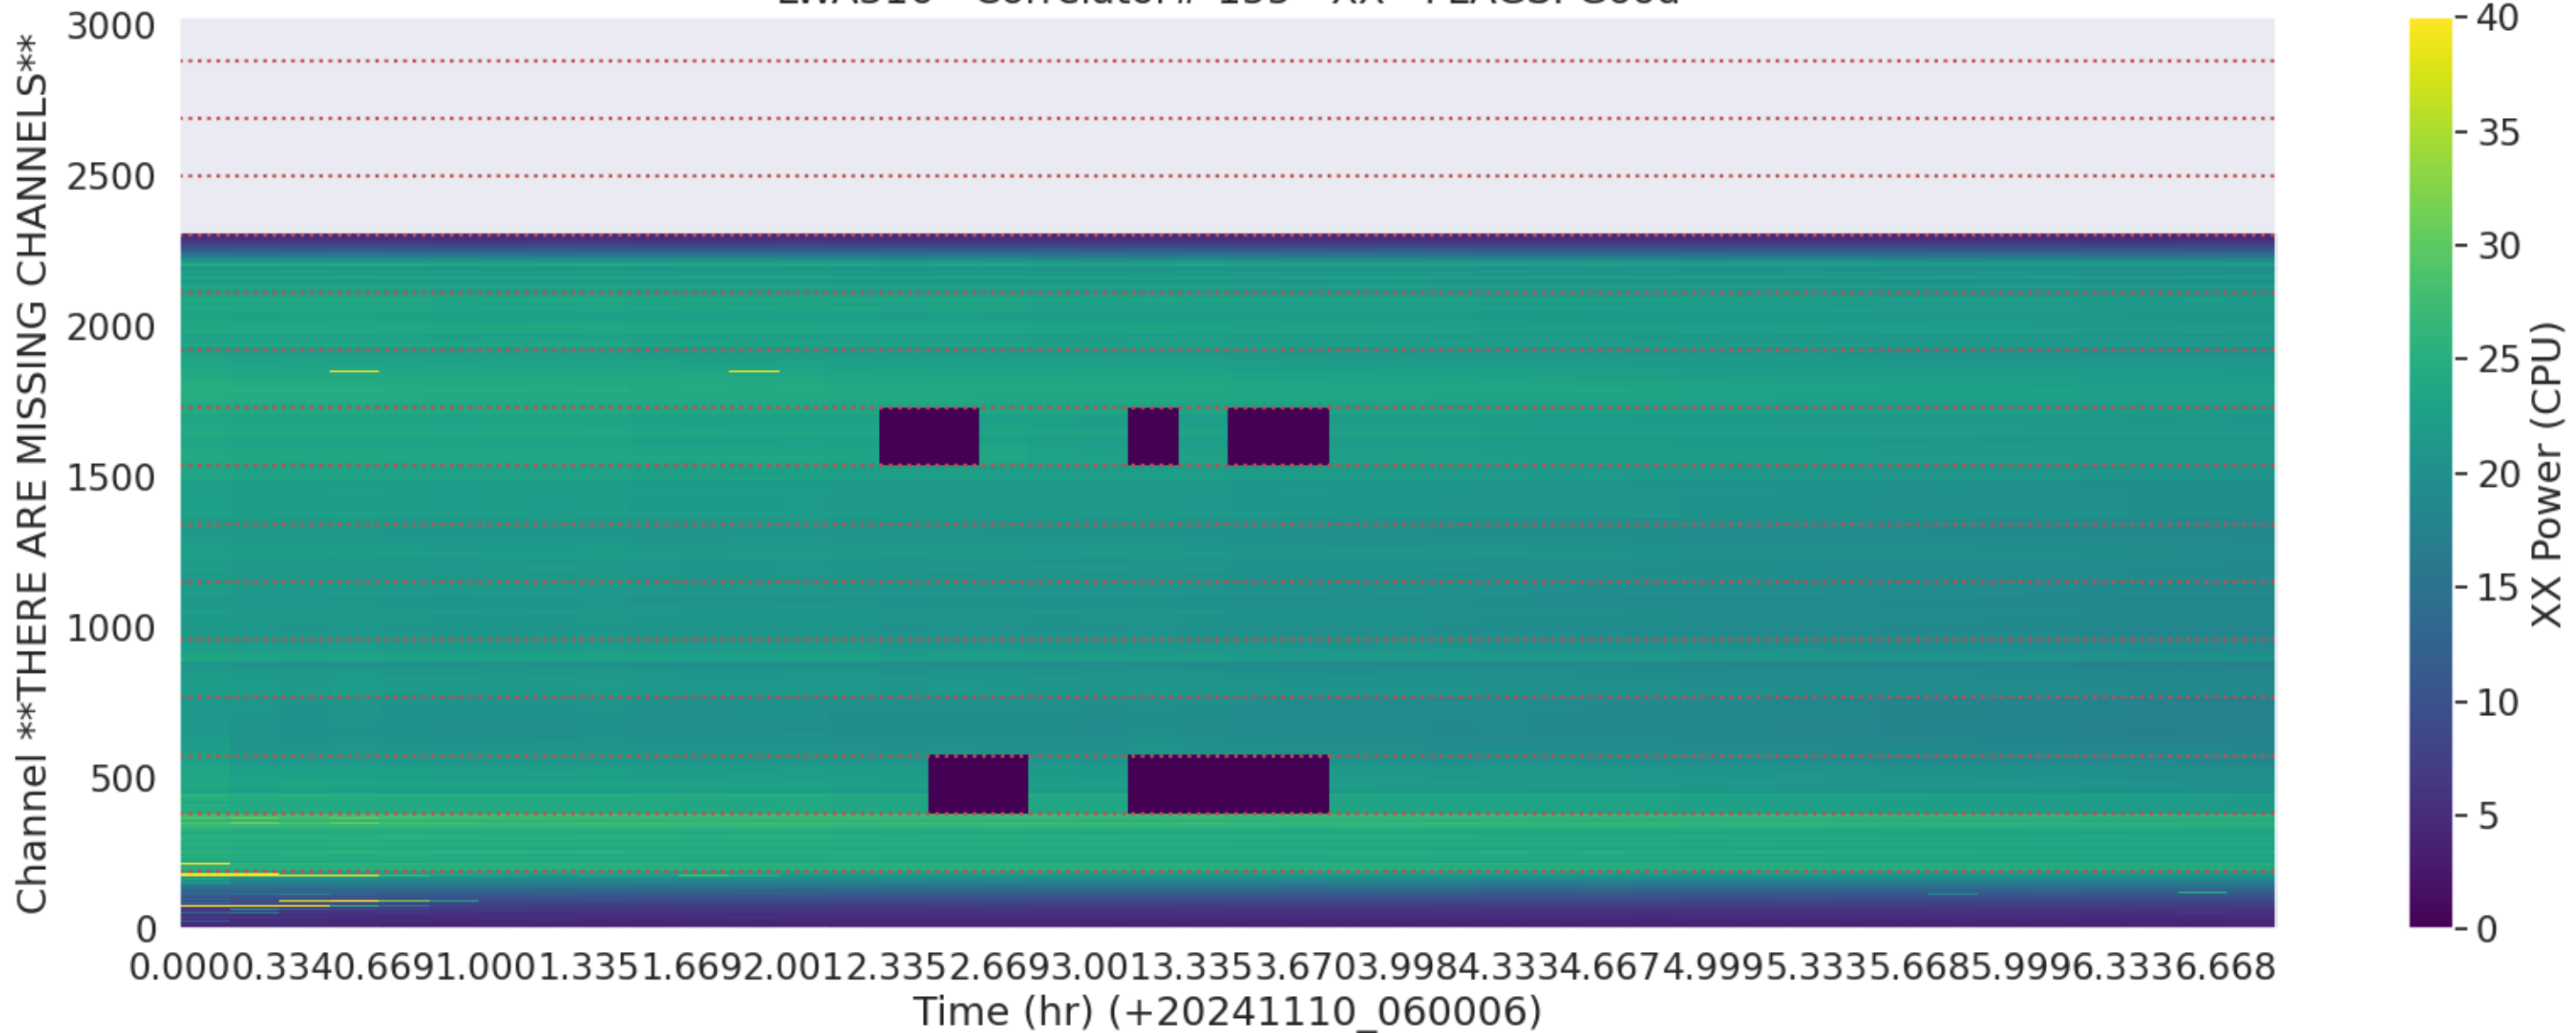

LWA121 - Correlator# 153 - YY - FLAGS: Good

LWA325 - Correlator# 154 - XX - FLAGS: Good

LWA325 - Correlator# 154 - YY - FLAGS: Good

LWA316 - Correlator# 155 - XX - FLAGS: Good

LWA316 - Correlator# 155 - YY - FLAGS: Good