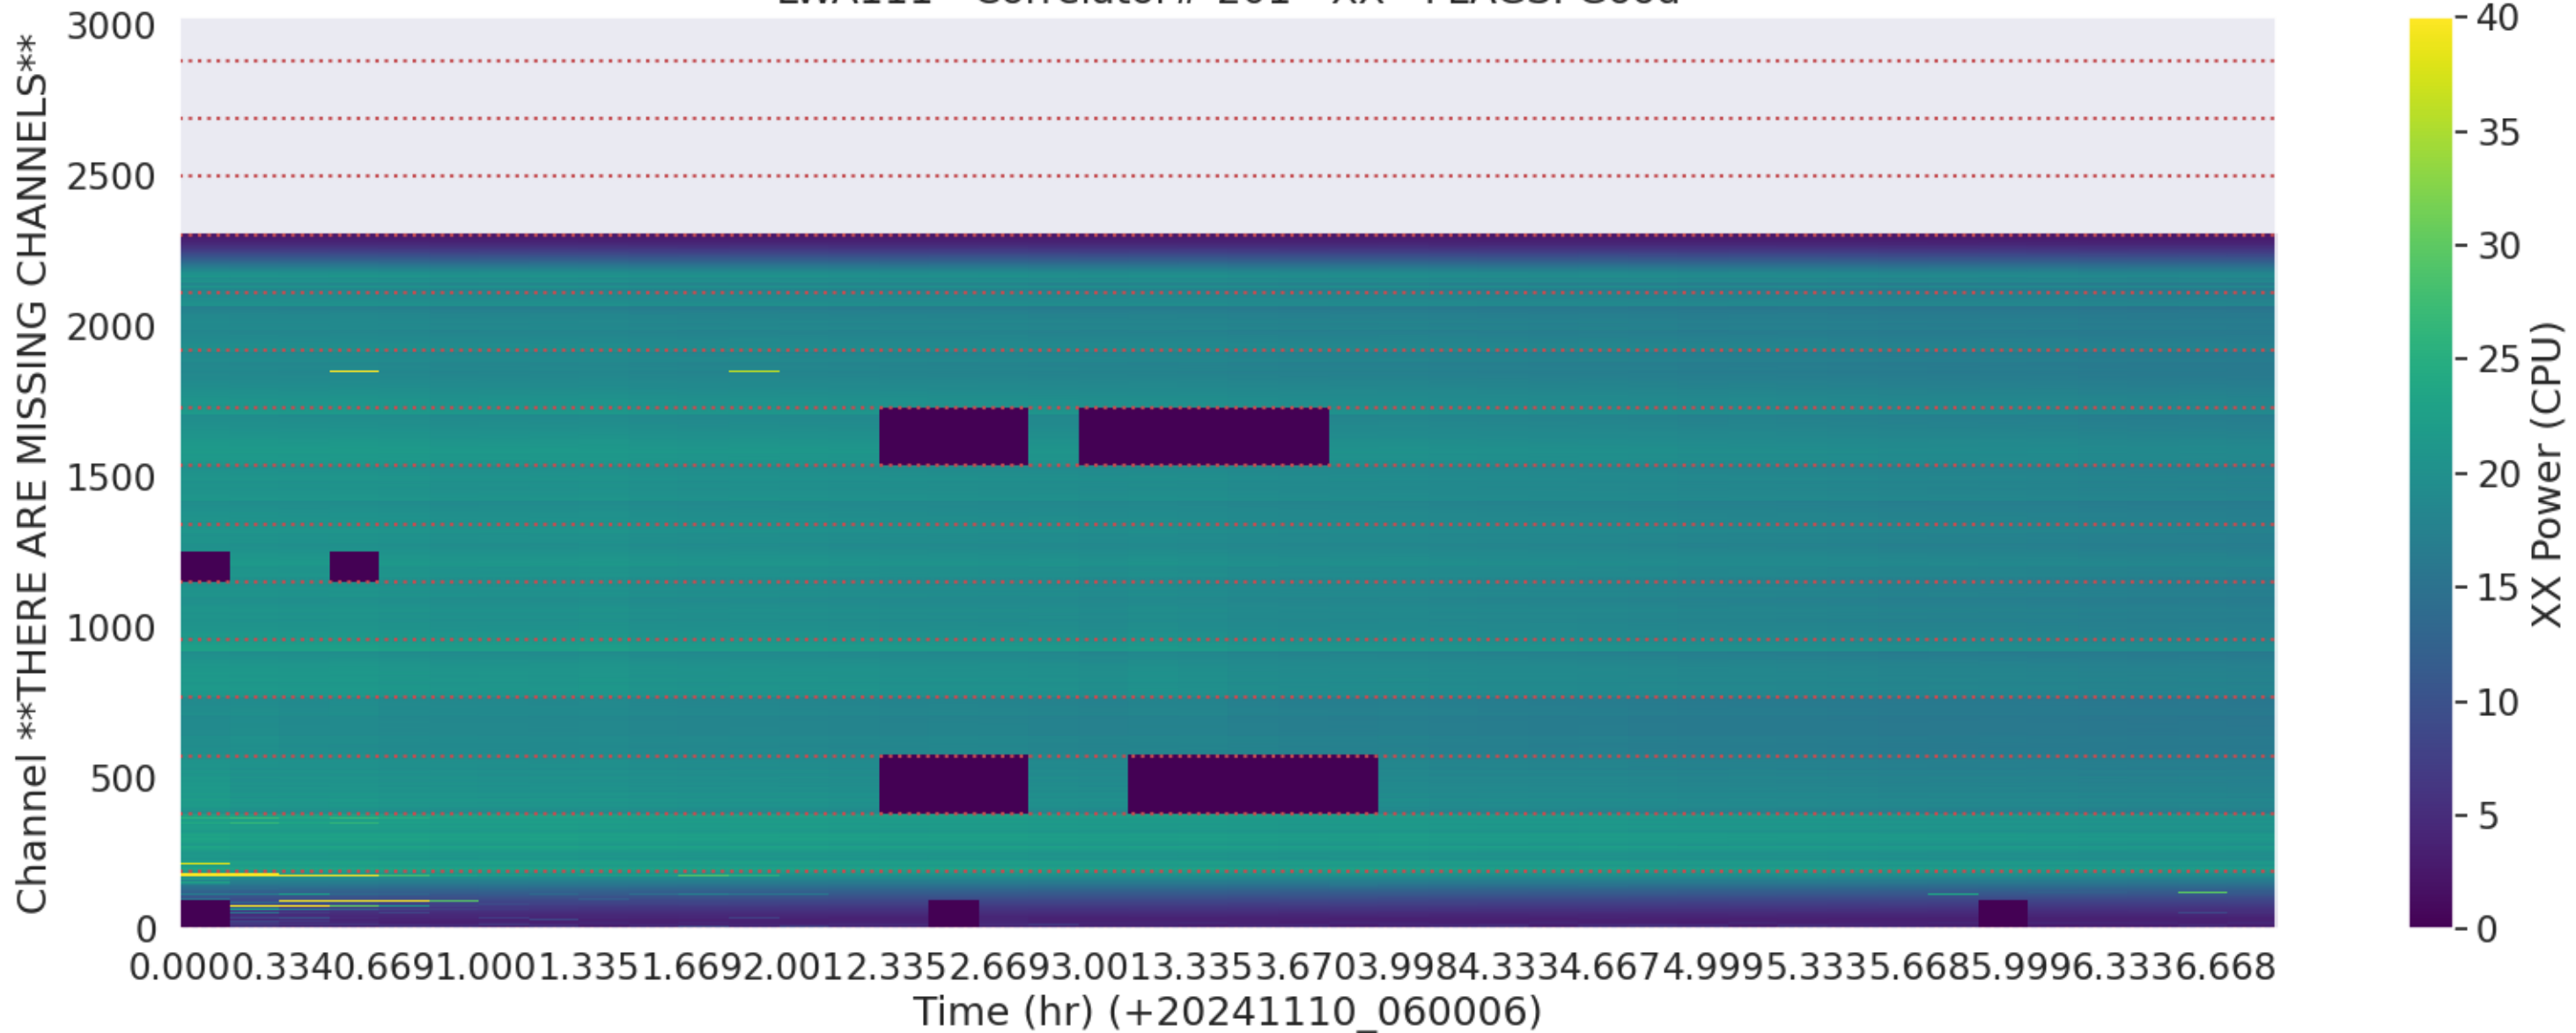

LWA111 - Correlator# 201 - XX - FLAGS: Good