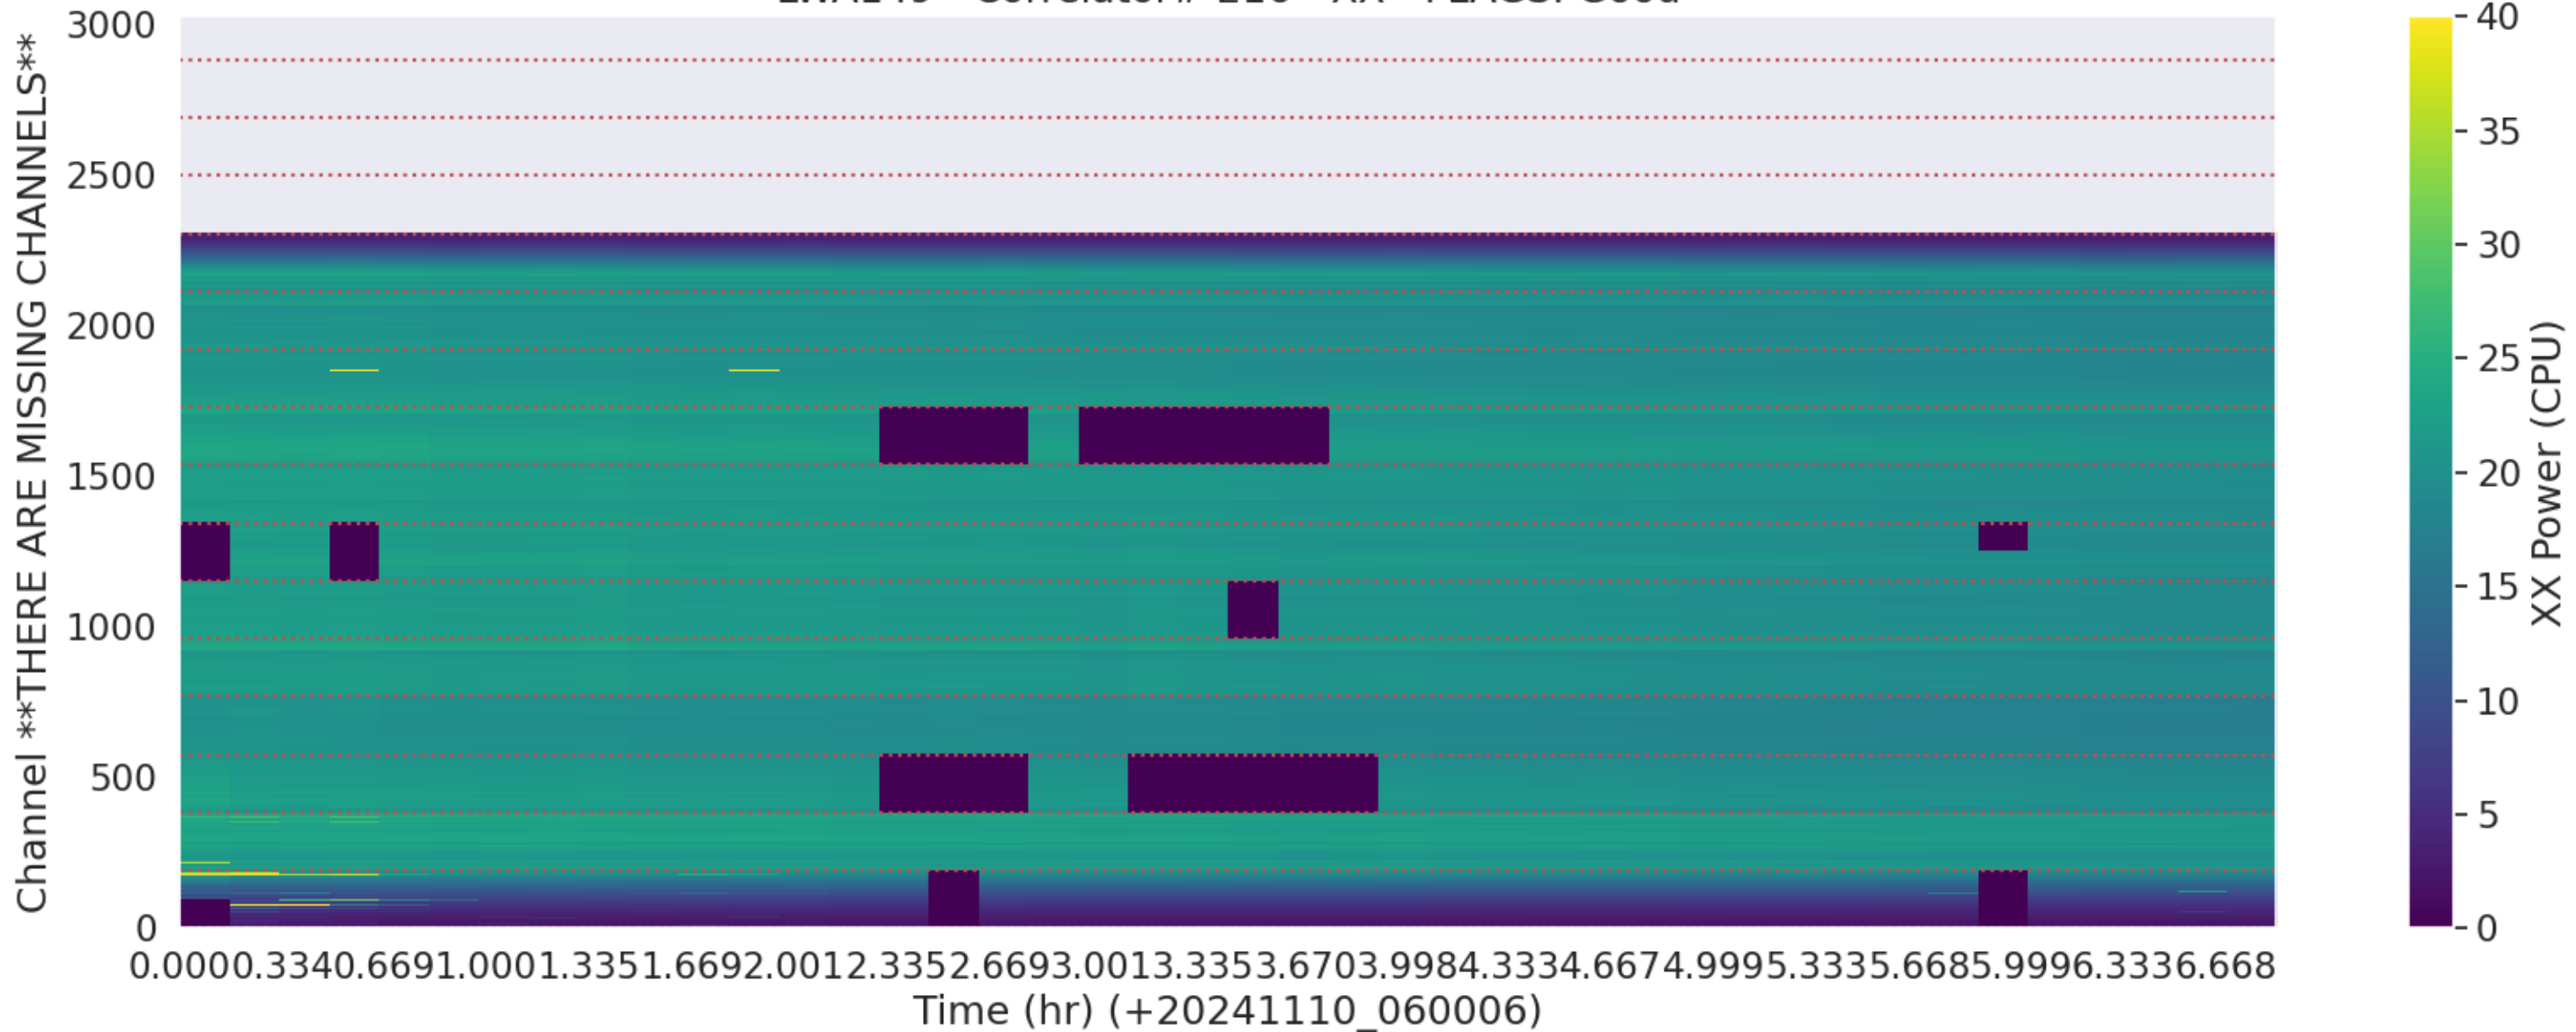

LWA147 - Correlator# 214 - XX - FLAGS: Good

LWA147 - Correlator# 214 - YY - FLAGS: Good

LWA150 - Correlator# 215 - XX - FLAGS: Good

LWA150 - Correlator# 215 - YY - FLAGS: Good

LWA149 - Correlator# 216 - XX - FLAGS: Good