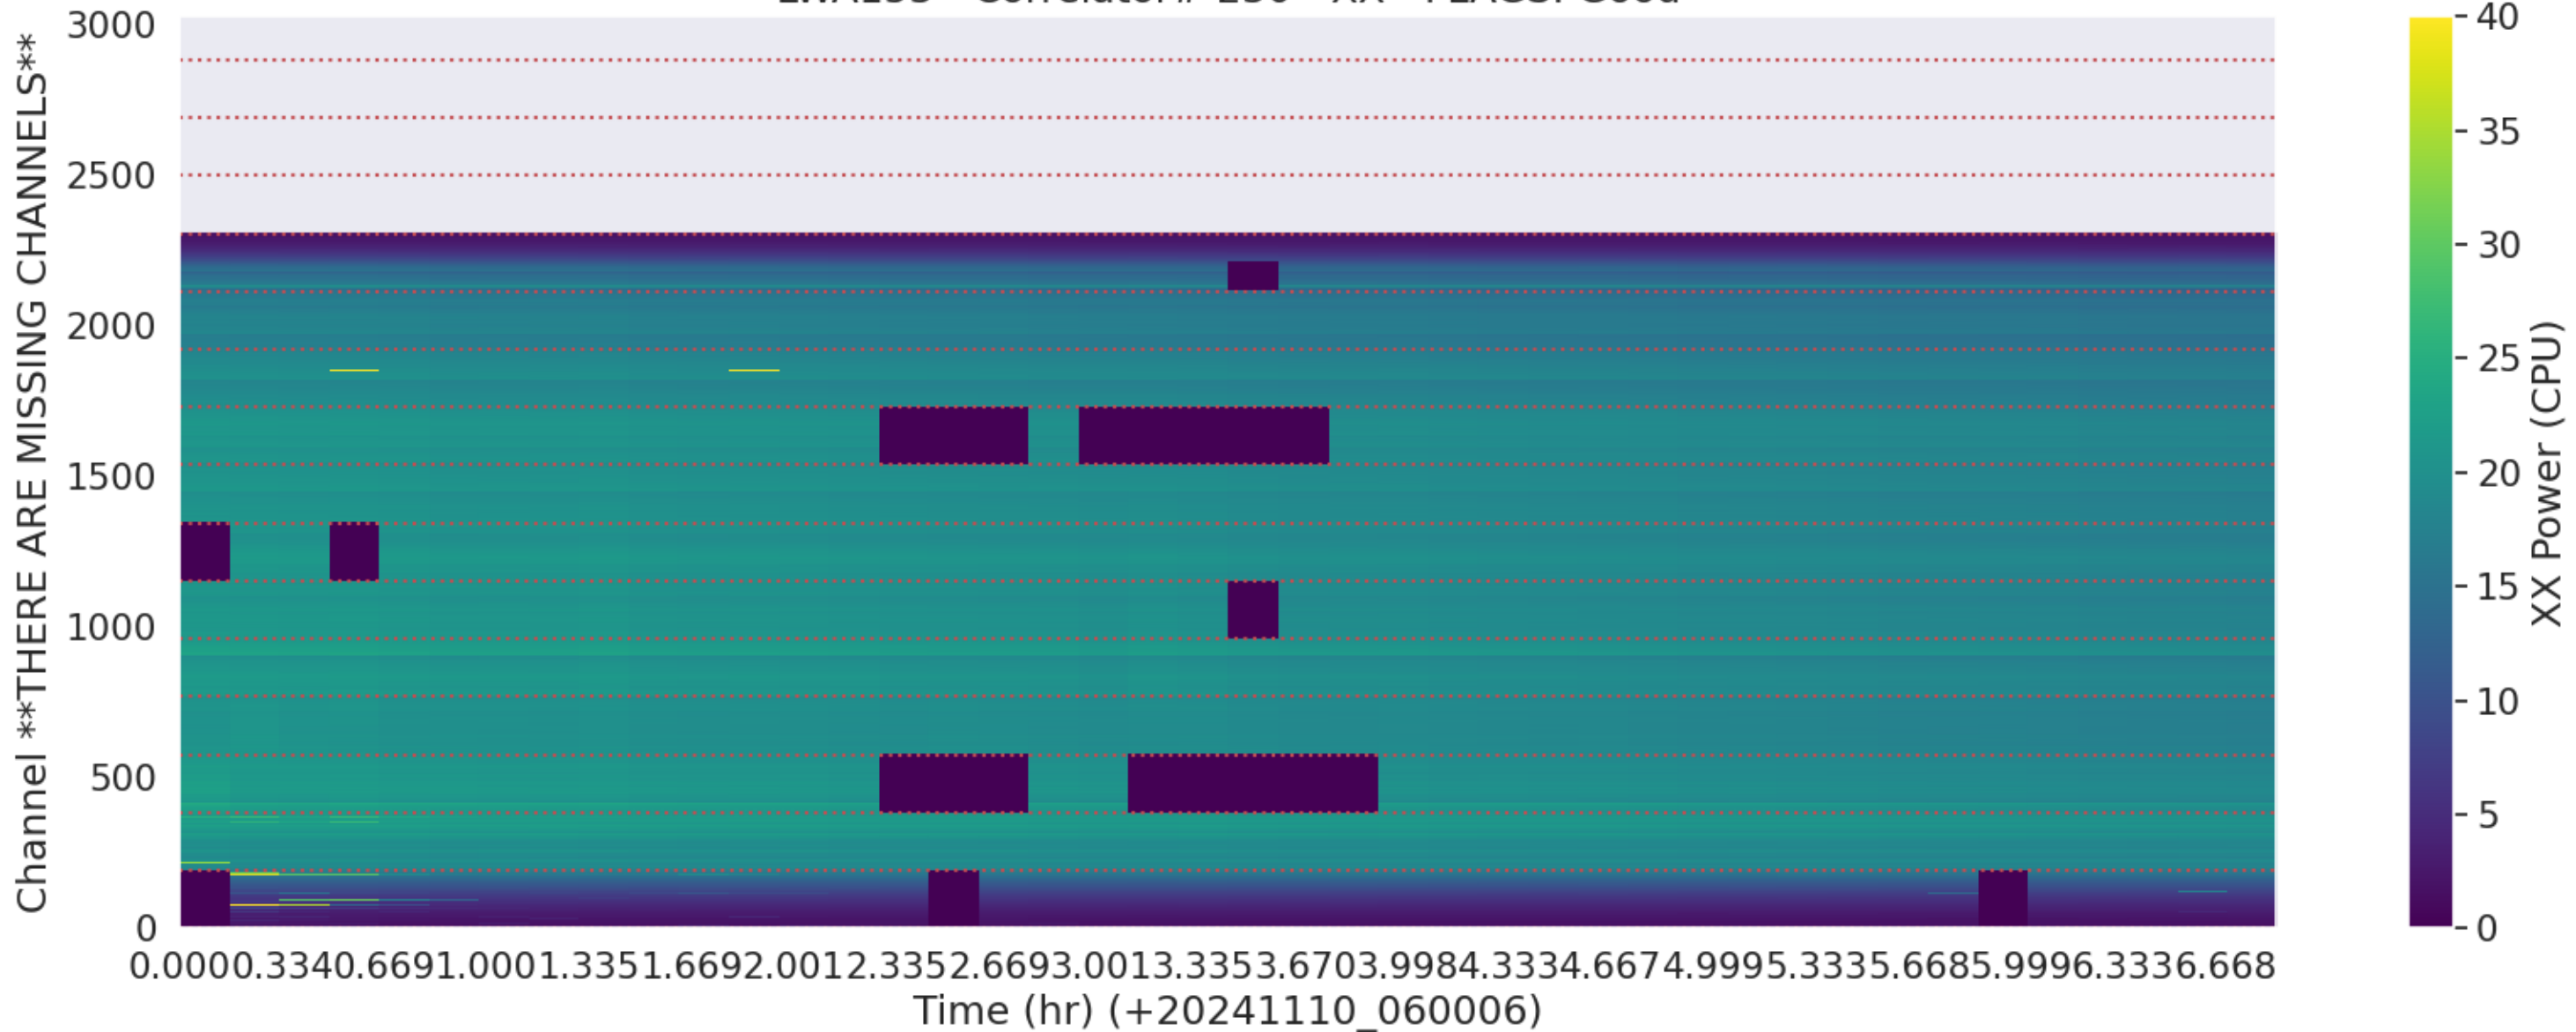

LWA153 - Correlator# 230 - XX - FLAGS: Good