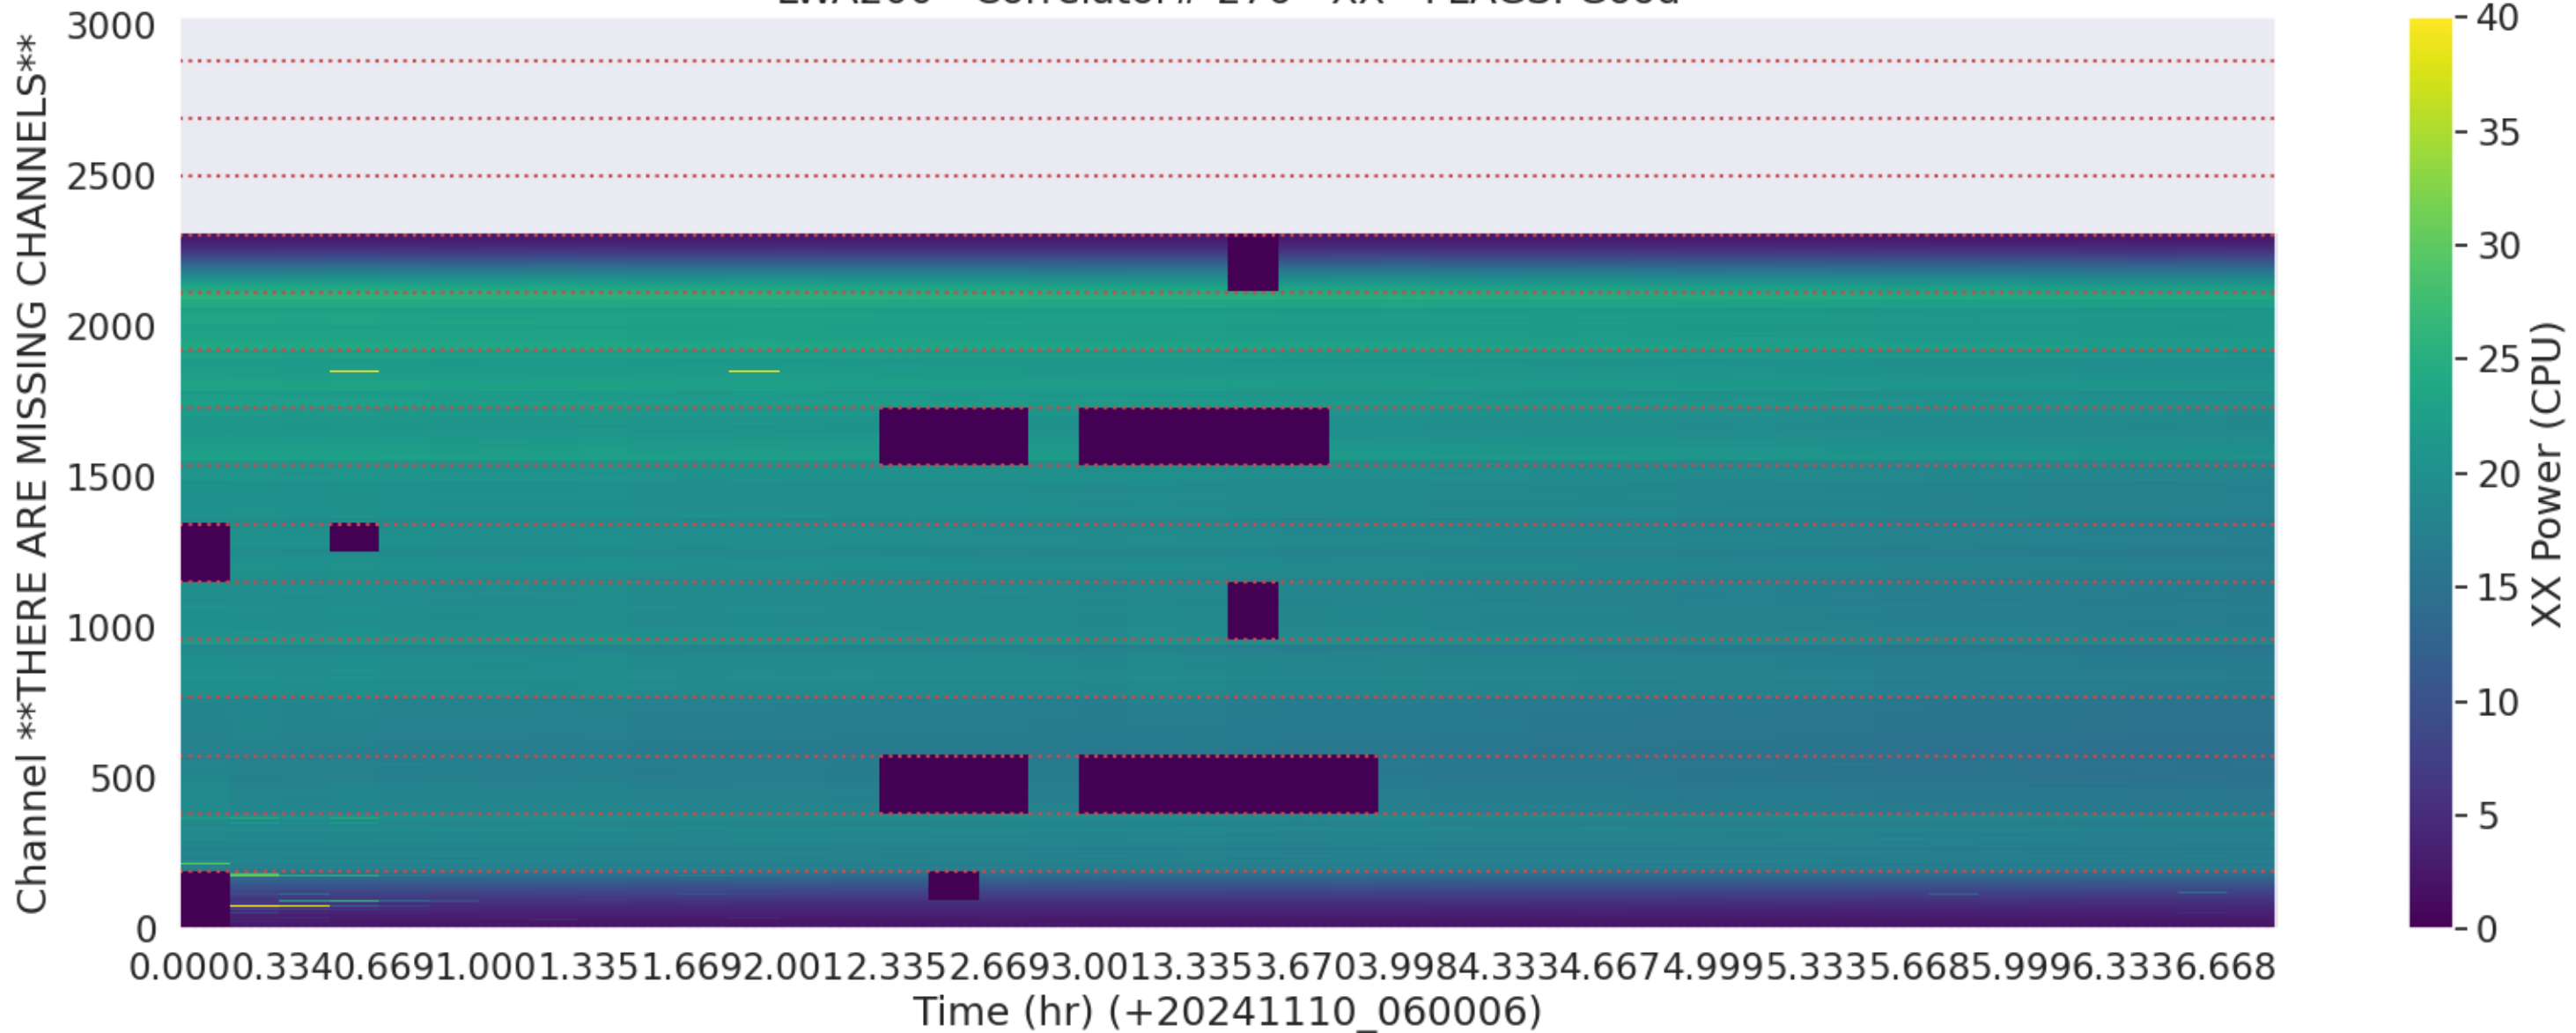

LWA200 - Correlator# 276 - XX - FLAGS: Good