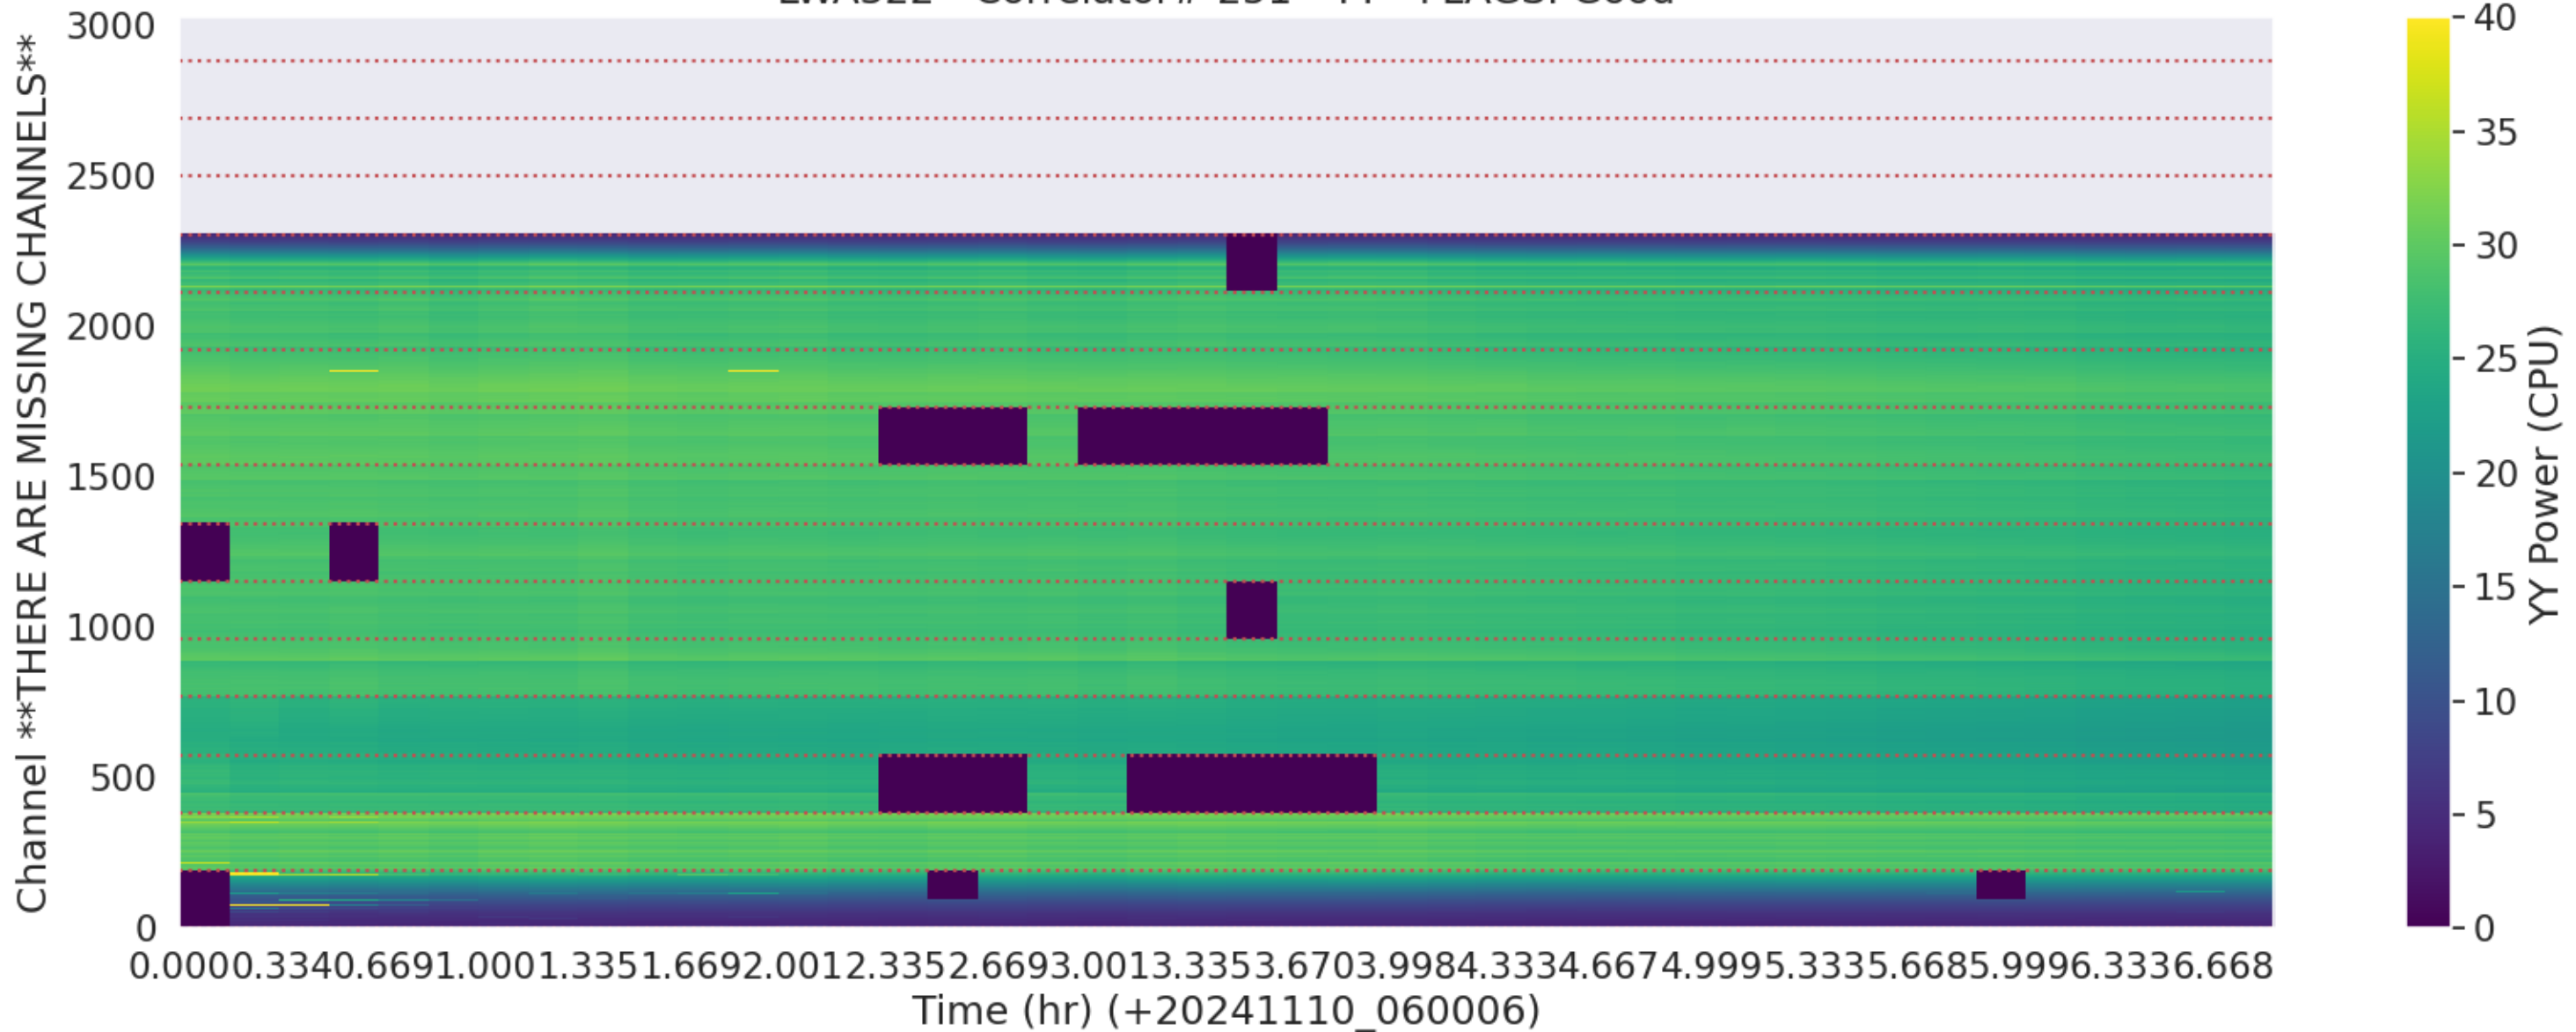

LWA322 - Correlator# 251 - YY - FLAGS: Good