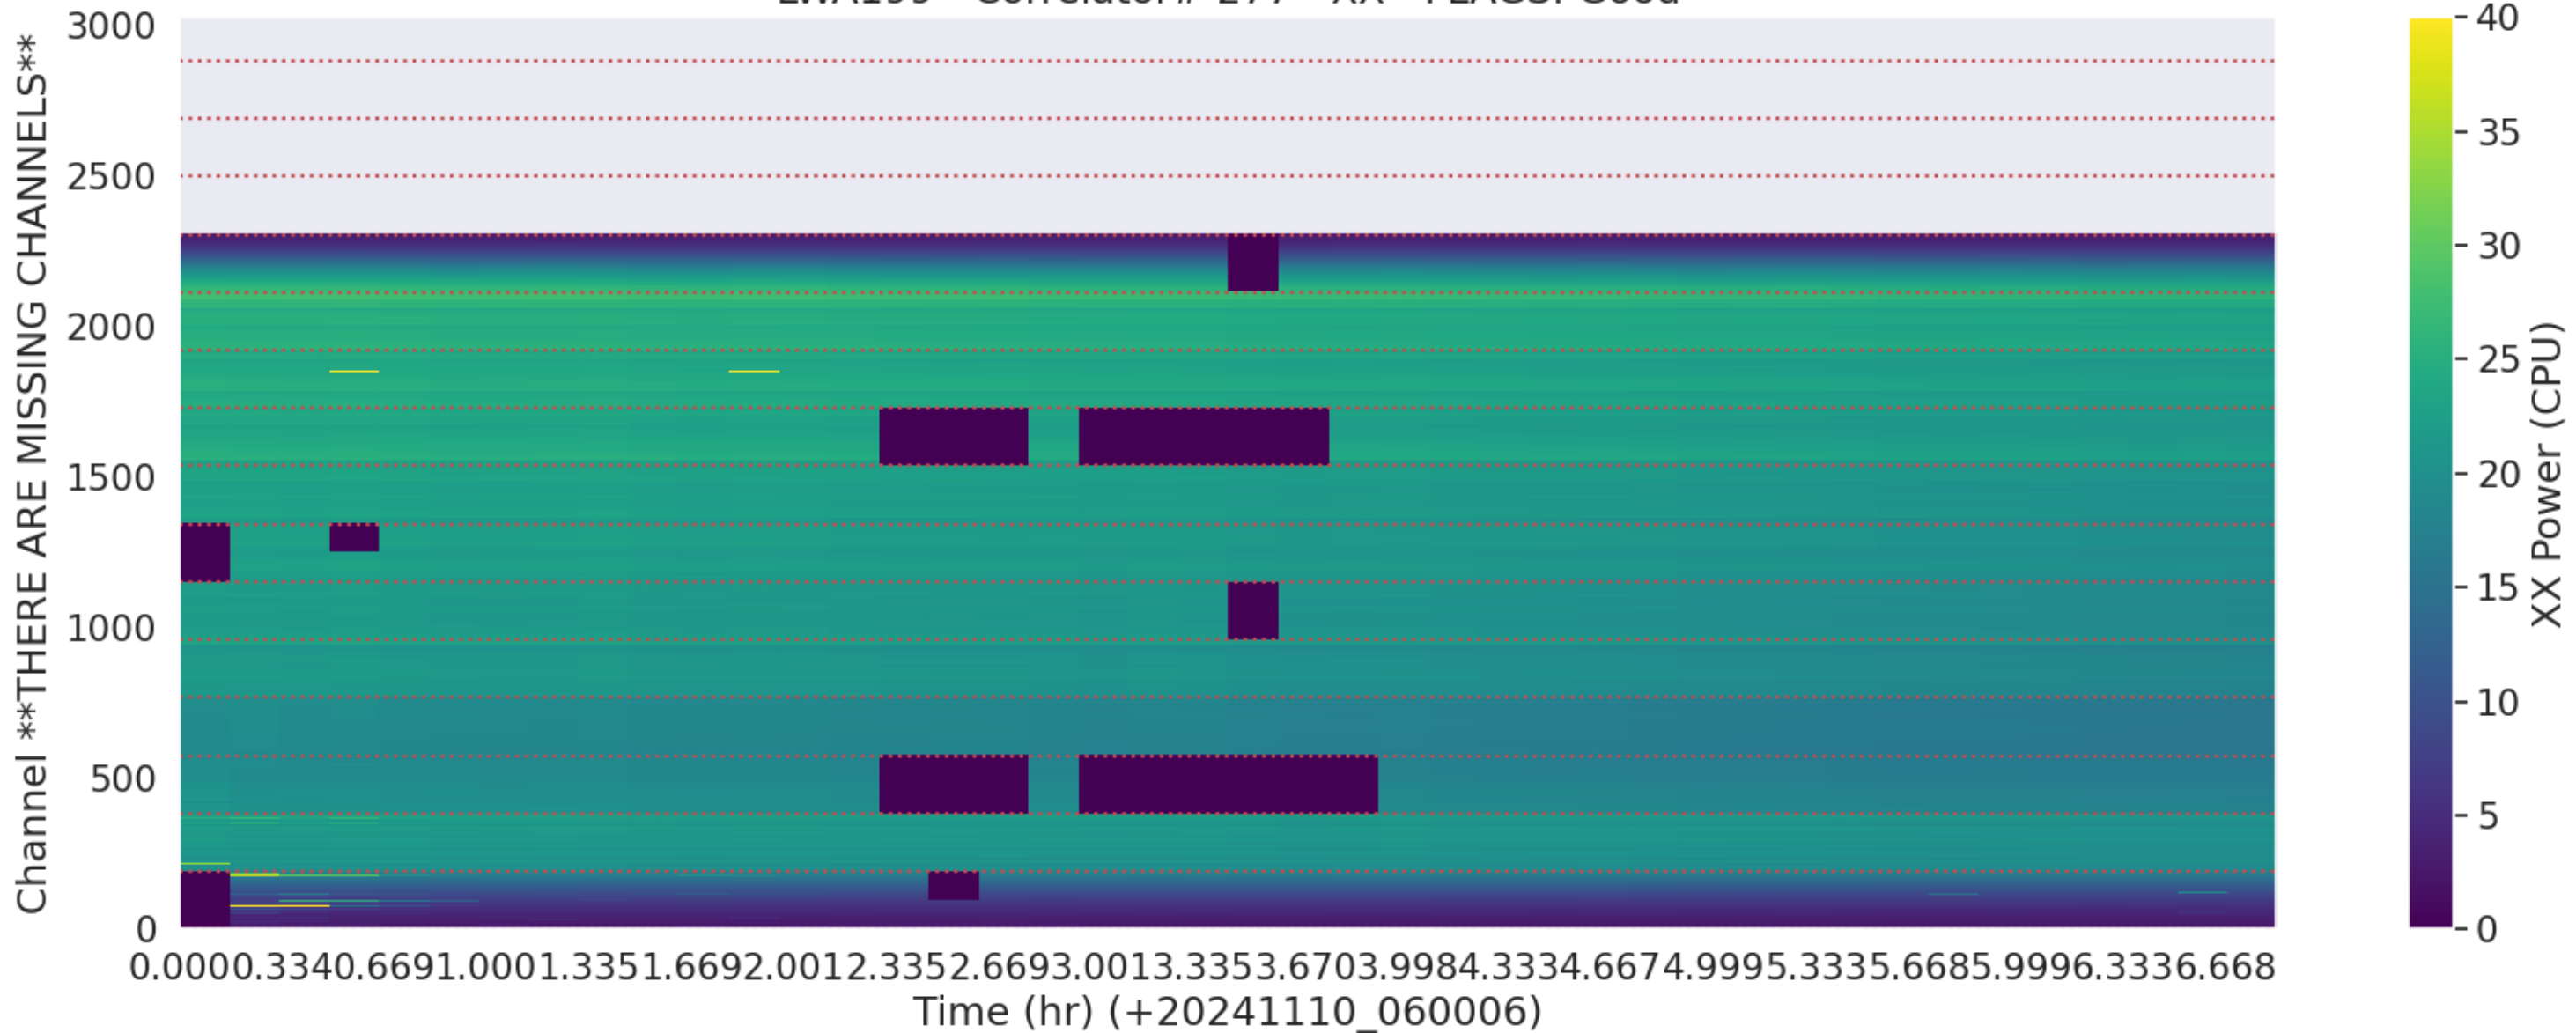

LWA199 - Correlator# 277 - XX - FLAGS: Good