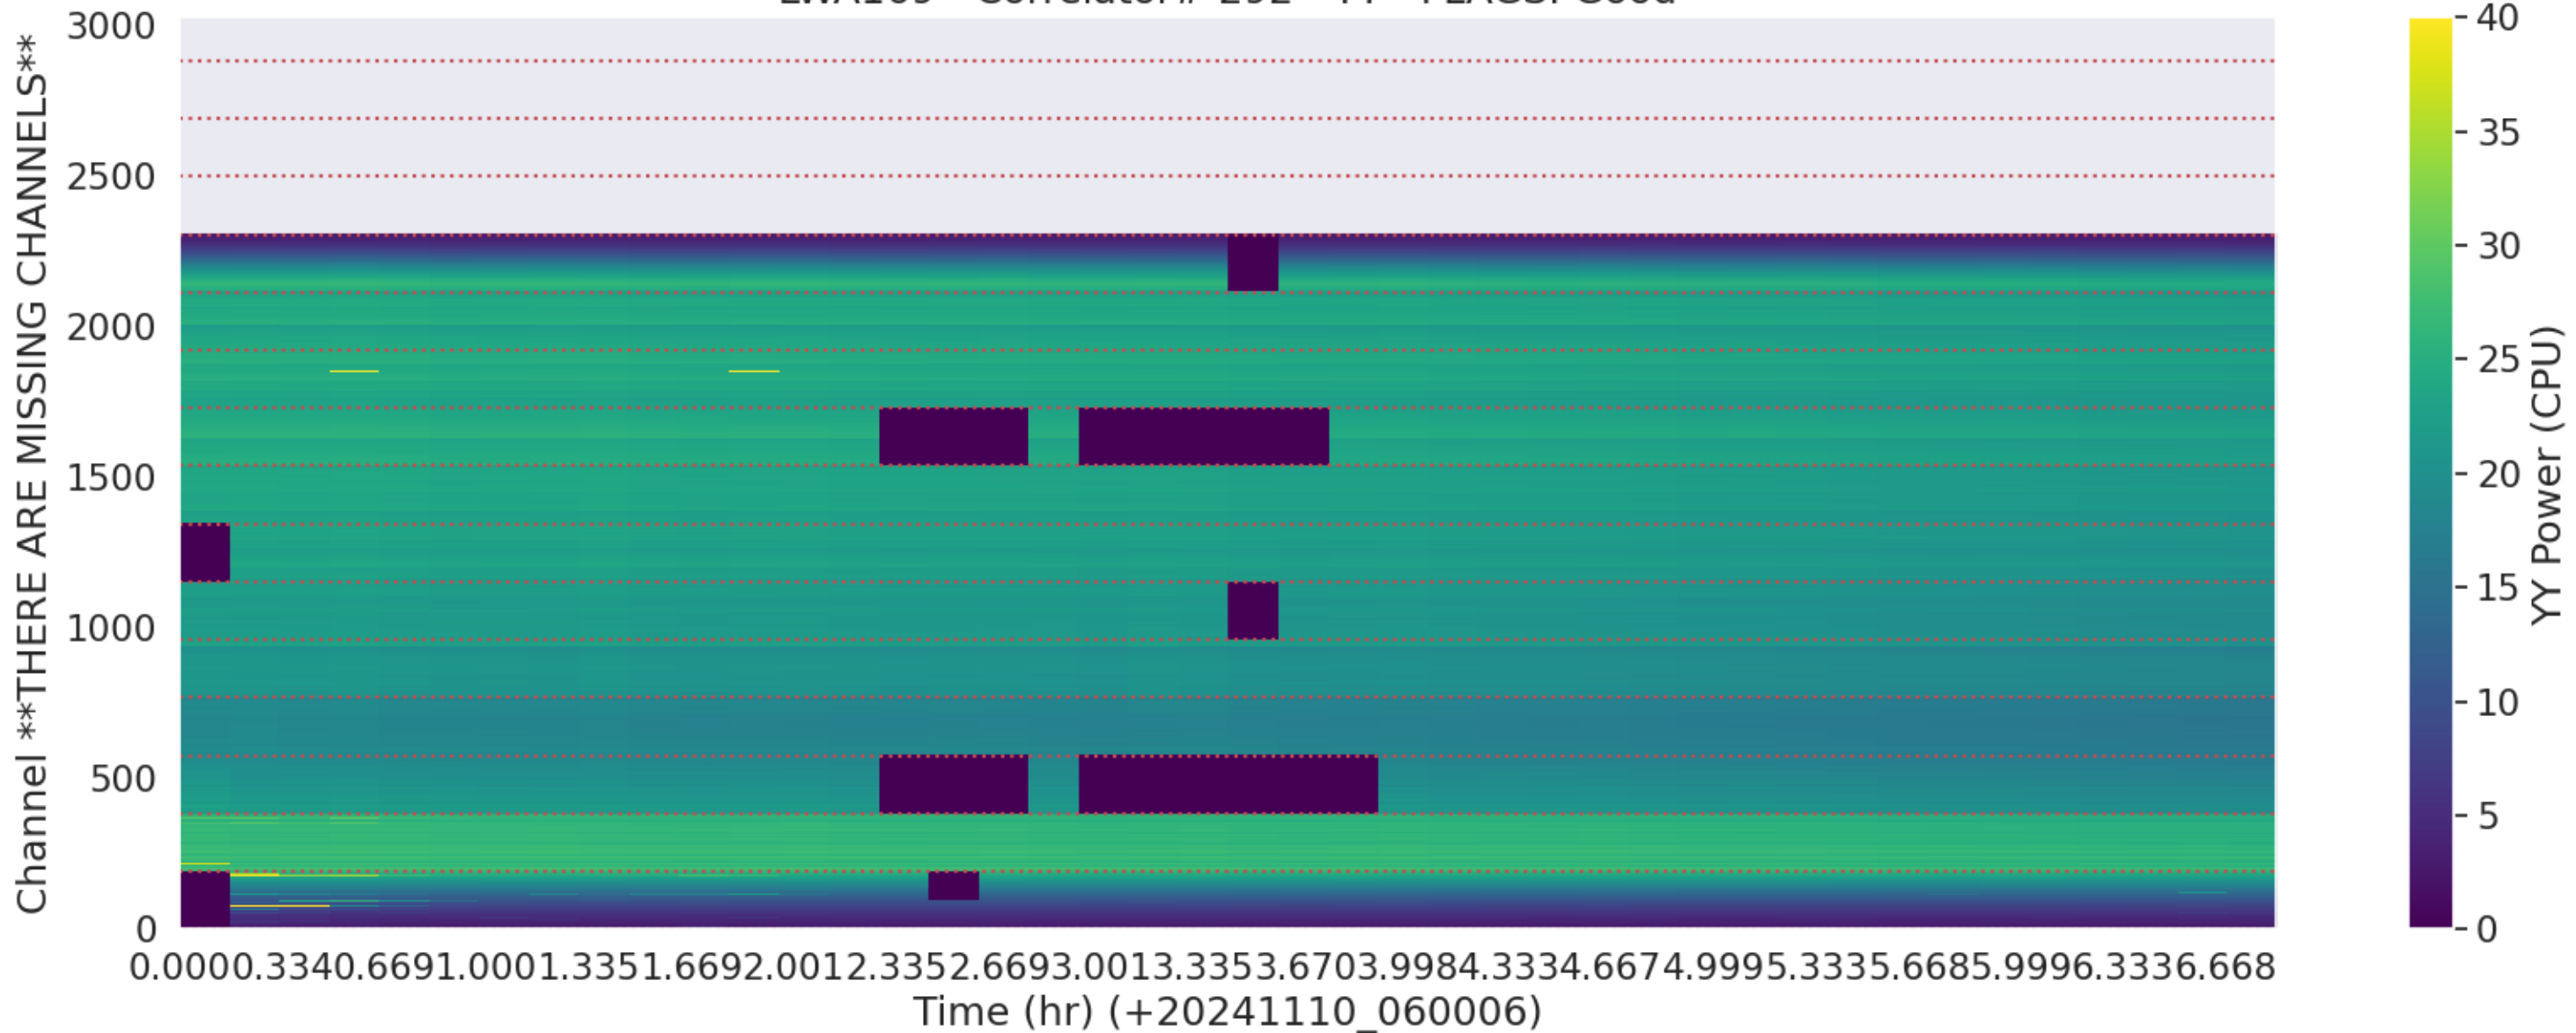

LWA169 - Correlator# 292 - YY - FLAGS: Good