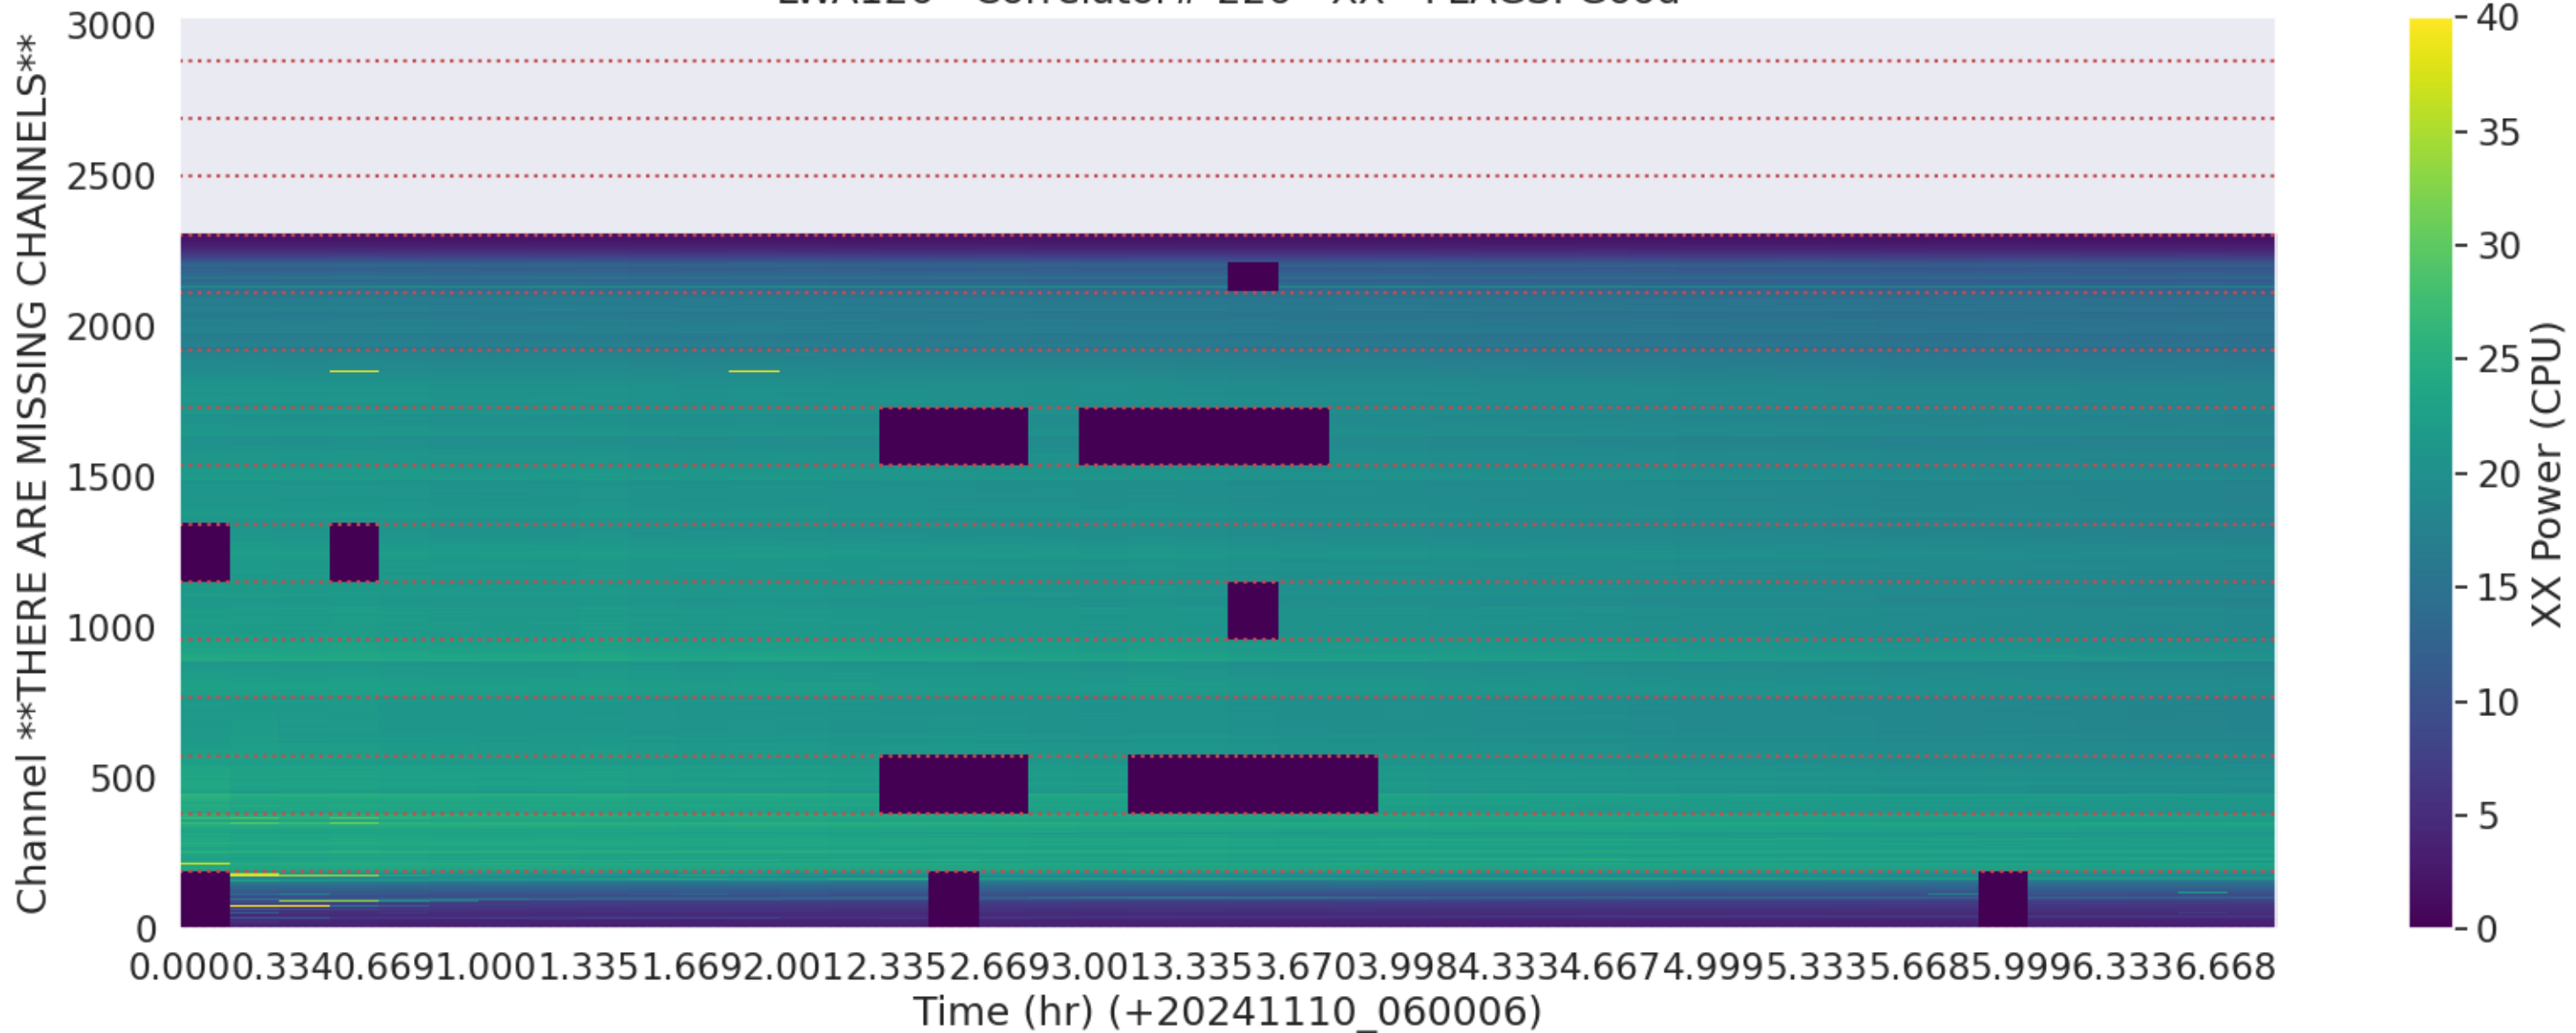

LWA126 - Correlator# 226 - XX - FLAGS: Good