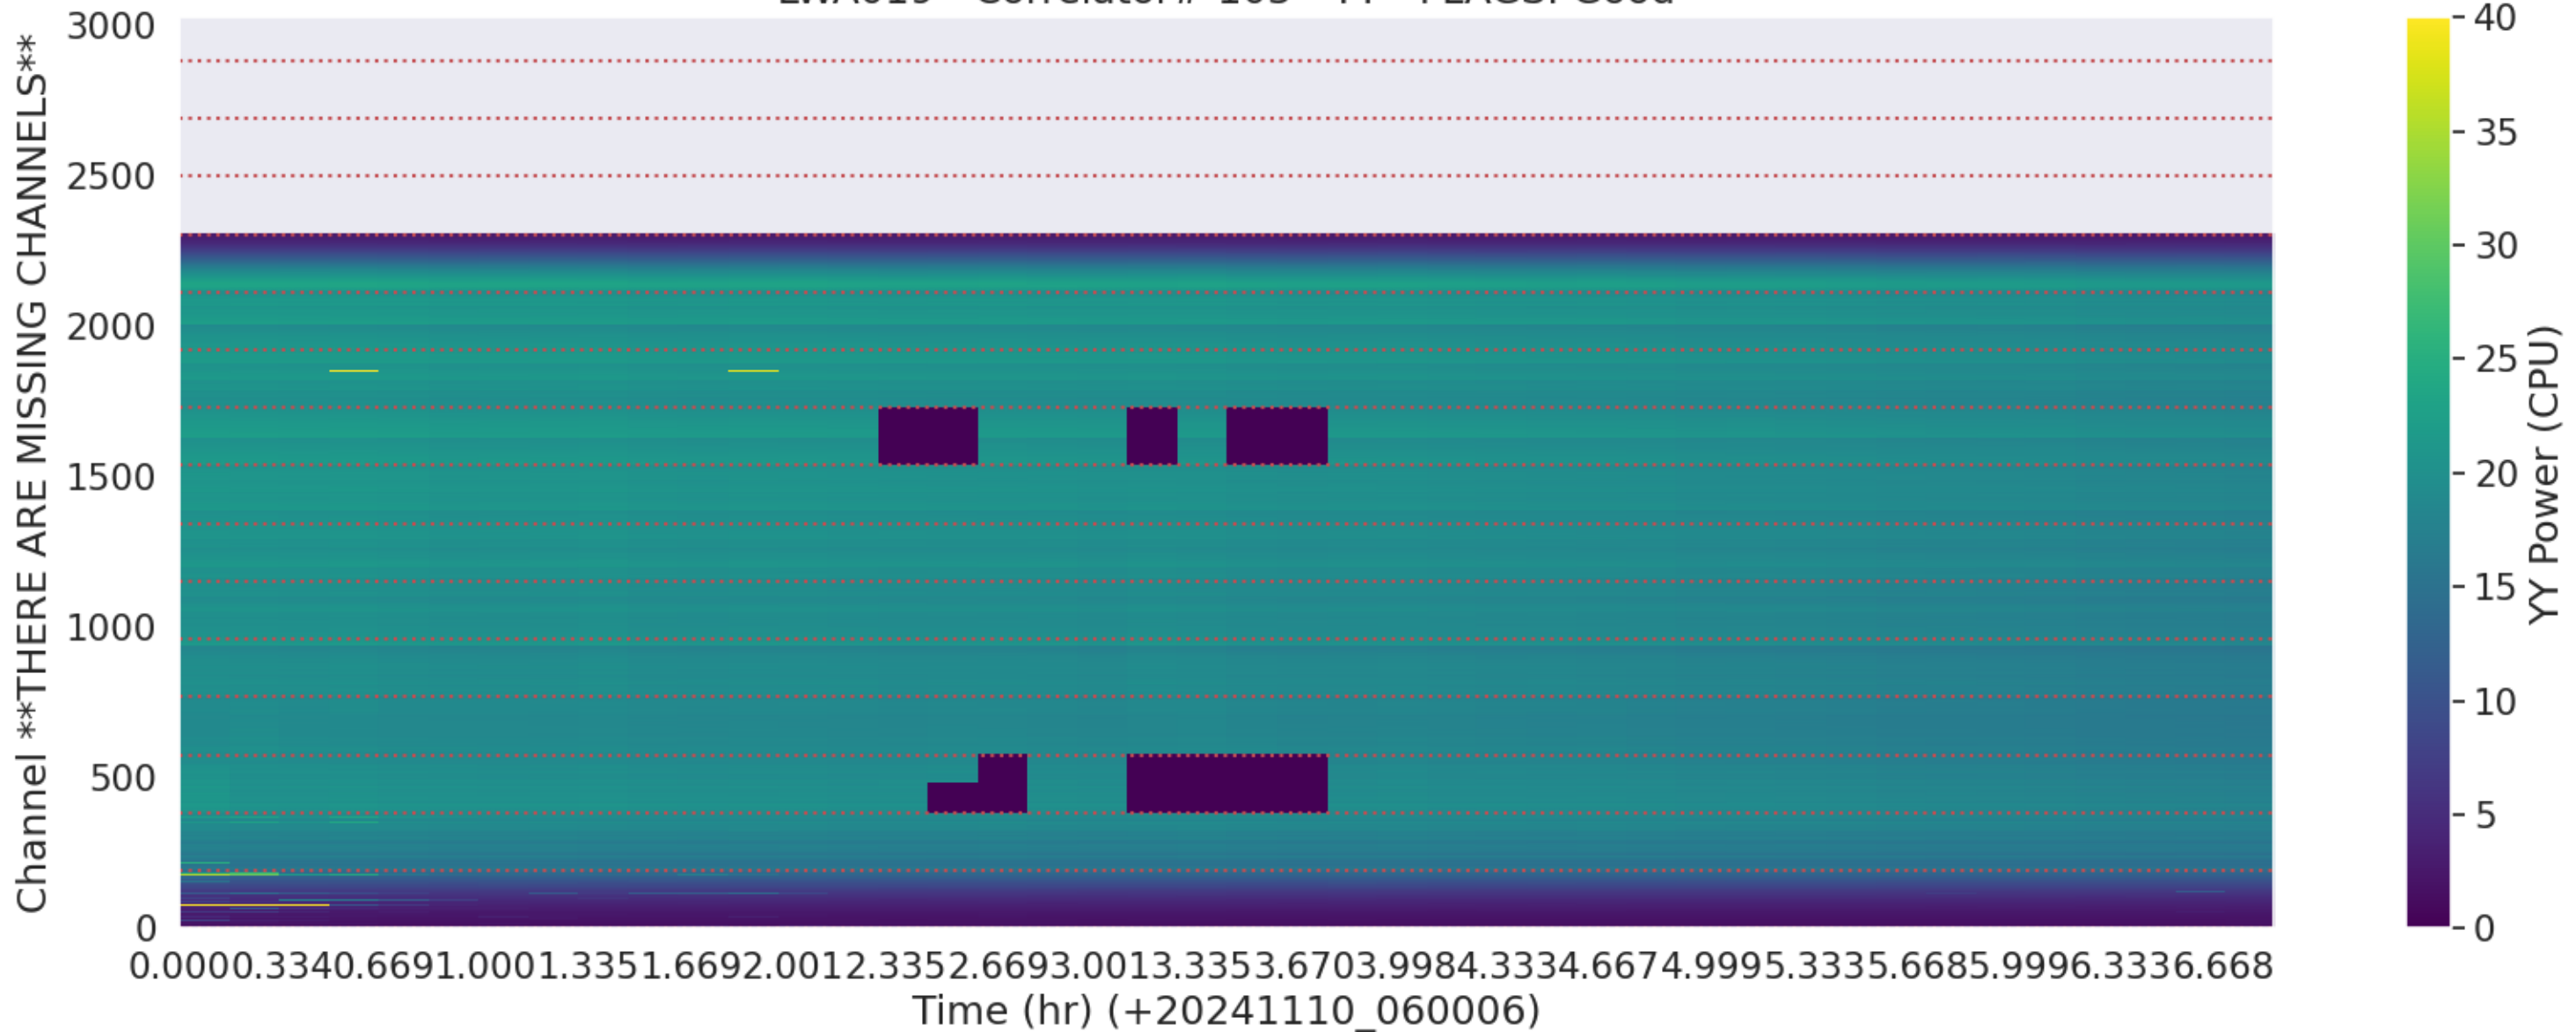

LWA019 - Correlator# 103 - YY - FLAGS: Good