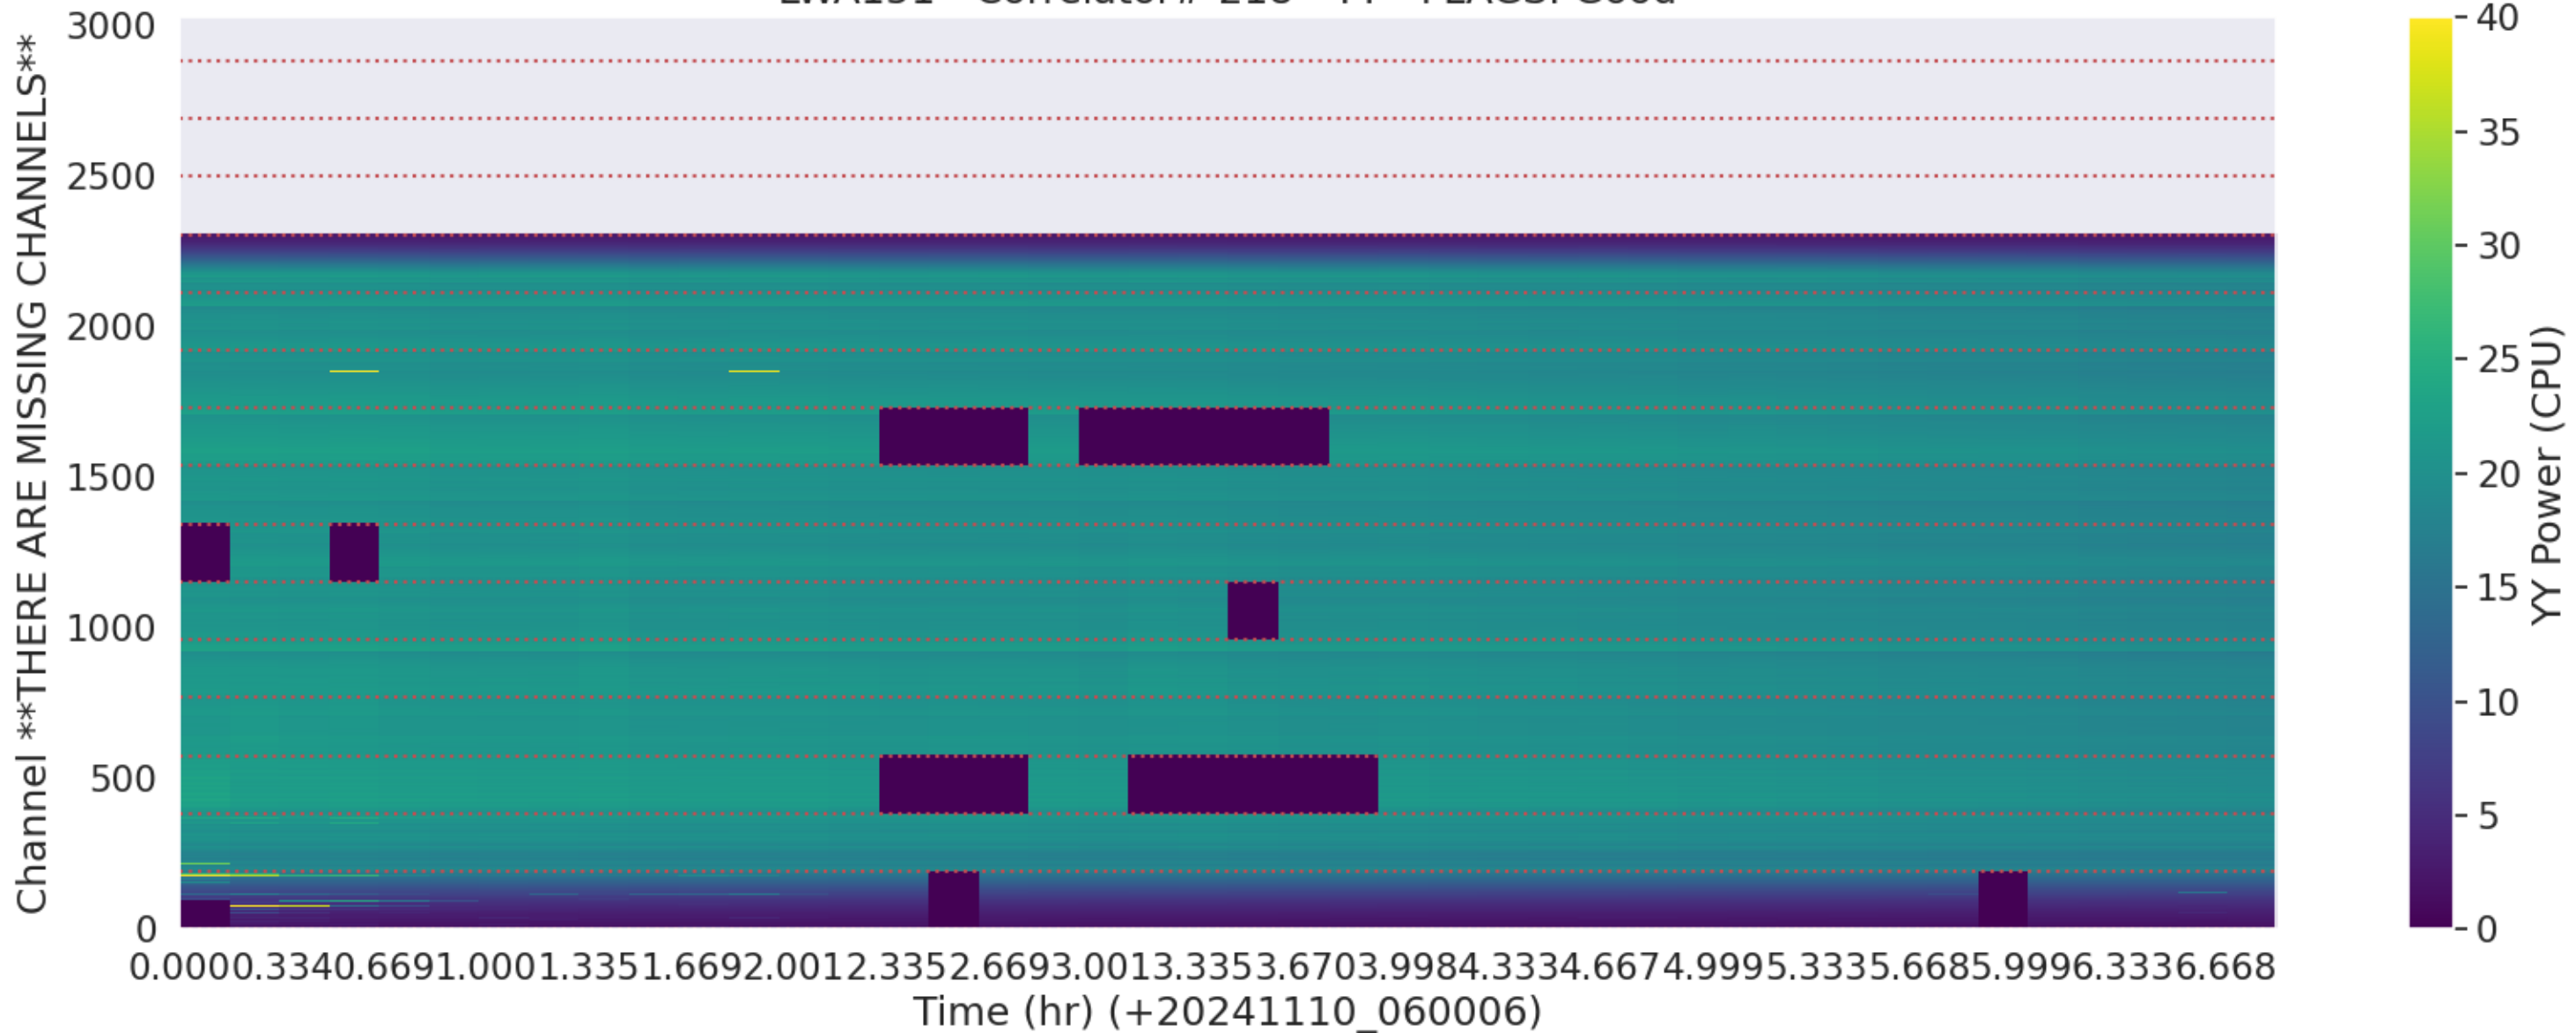

LWA149 - Correlator# 216 - YY - FLAGS: Good

LWA148 - Correlator# 217 - XX - FLAGS: Good

LWA148 - Correlator# 217 - YY - FLAGS: Good

LWA151 - Correlator# 218 - XX - FLAGS: Good

LWA151 - Correlator# 218 - YY - FLAGS: Good