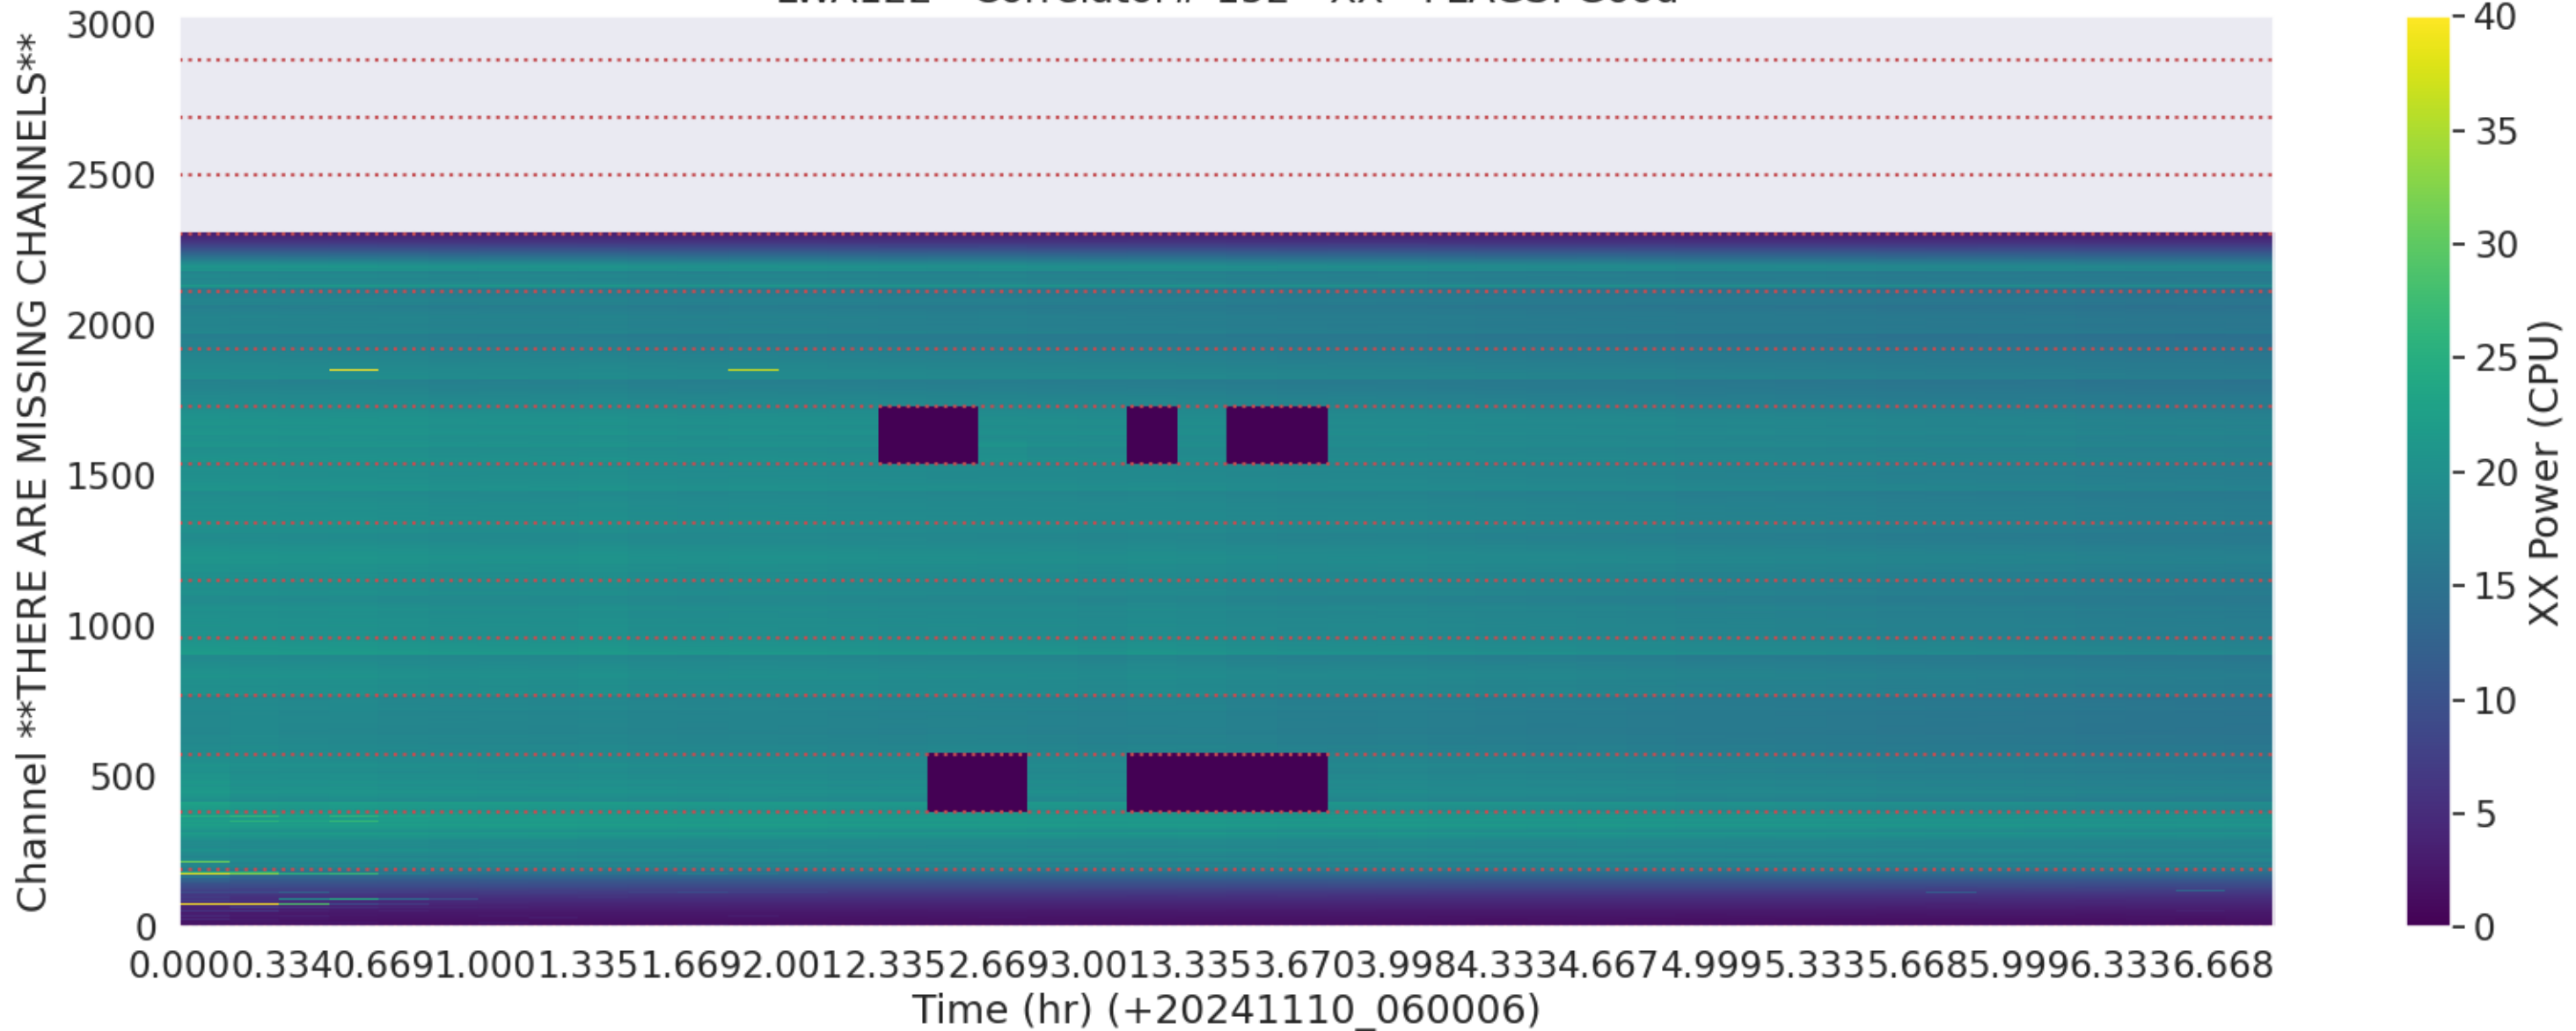

LWA122 - Correlator# 152 - XX - FLAGS: Good