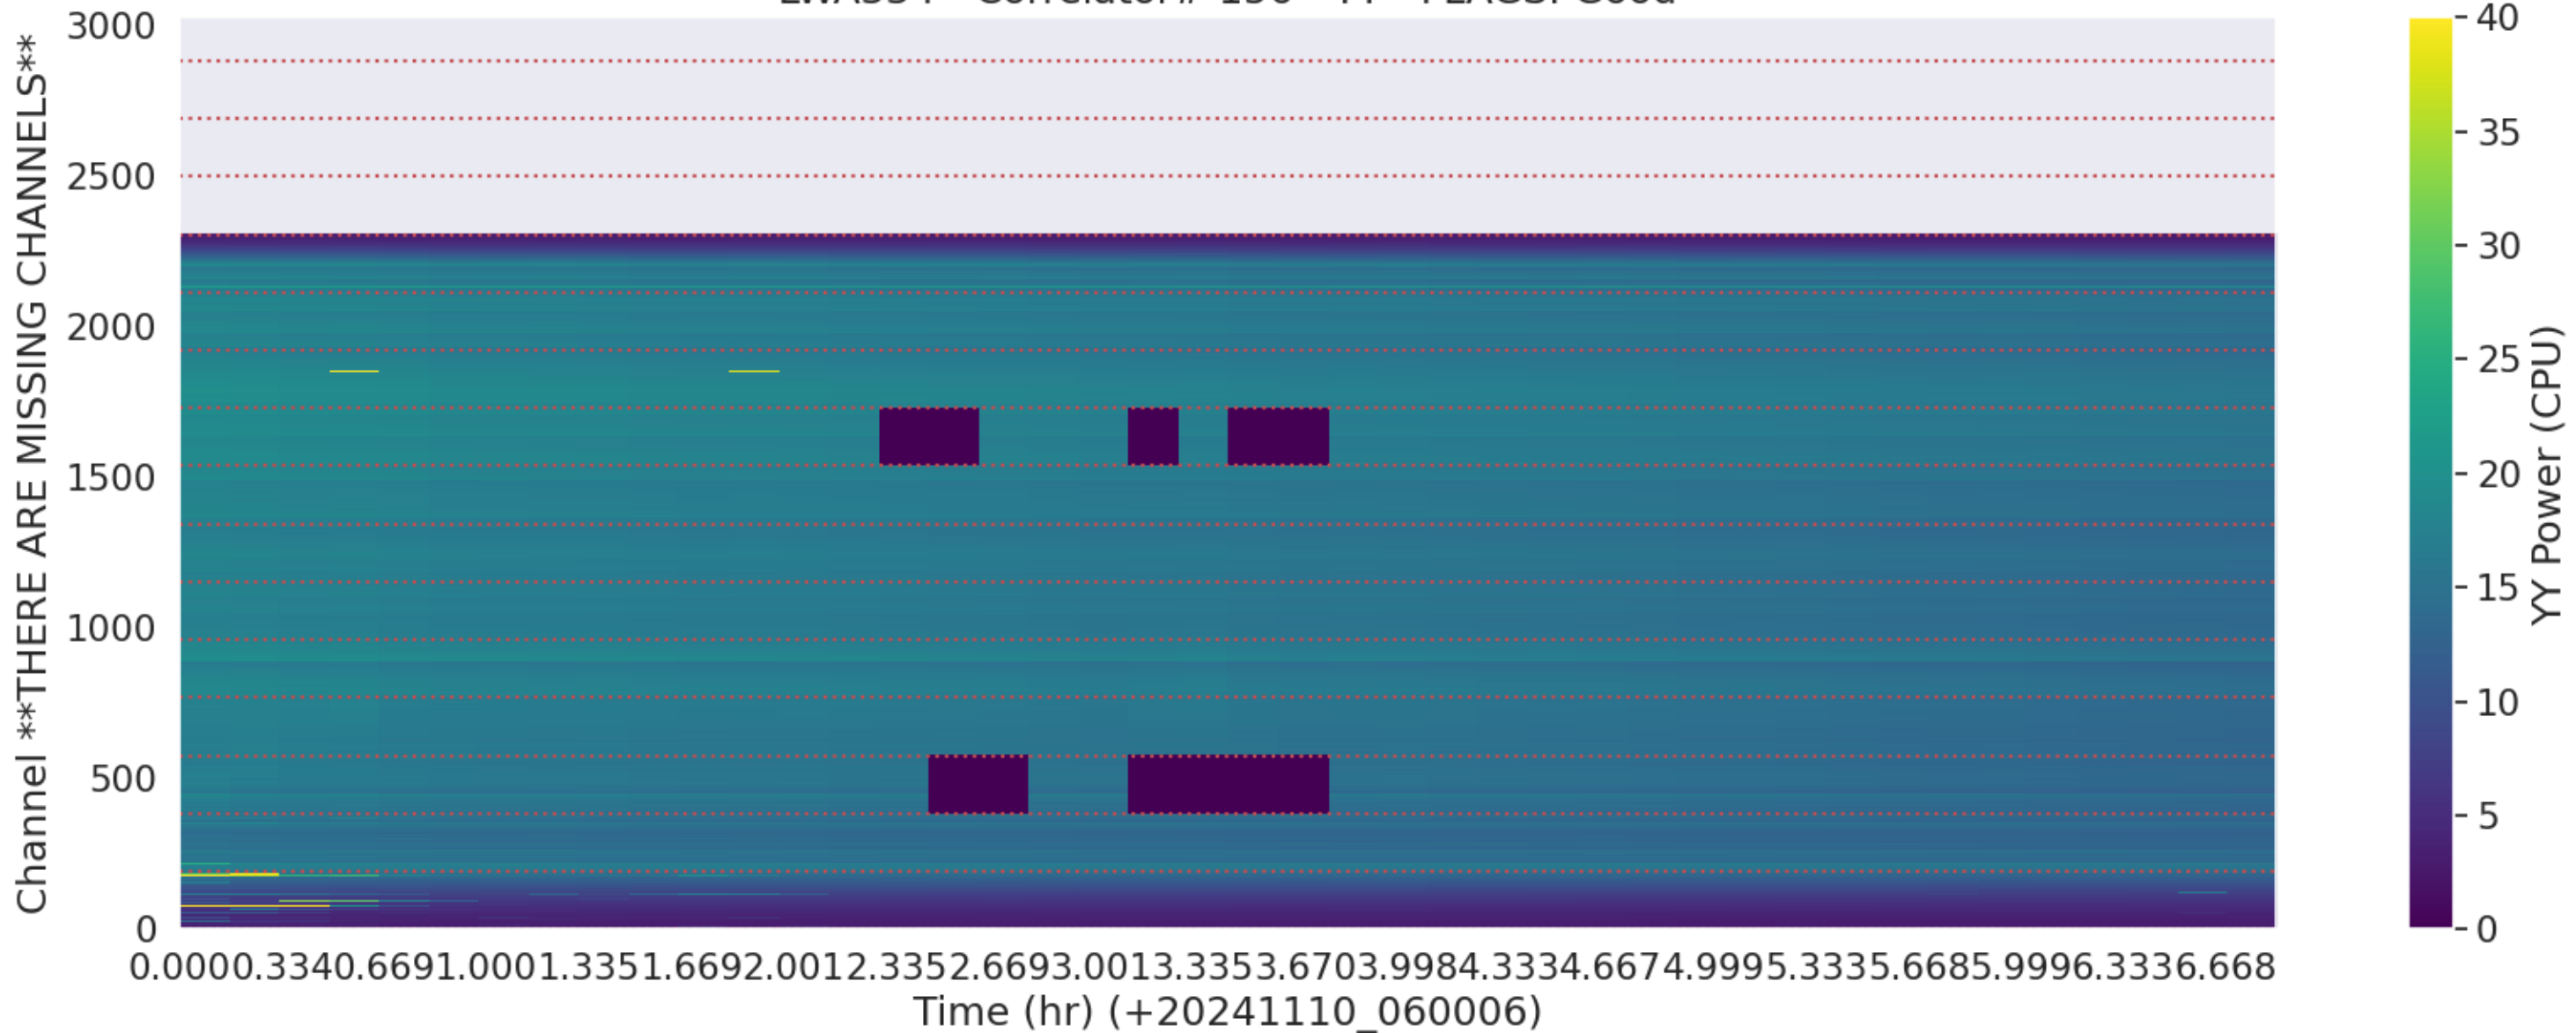

LWA334 - Correlator# 156 - YY - FLAGS: Good