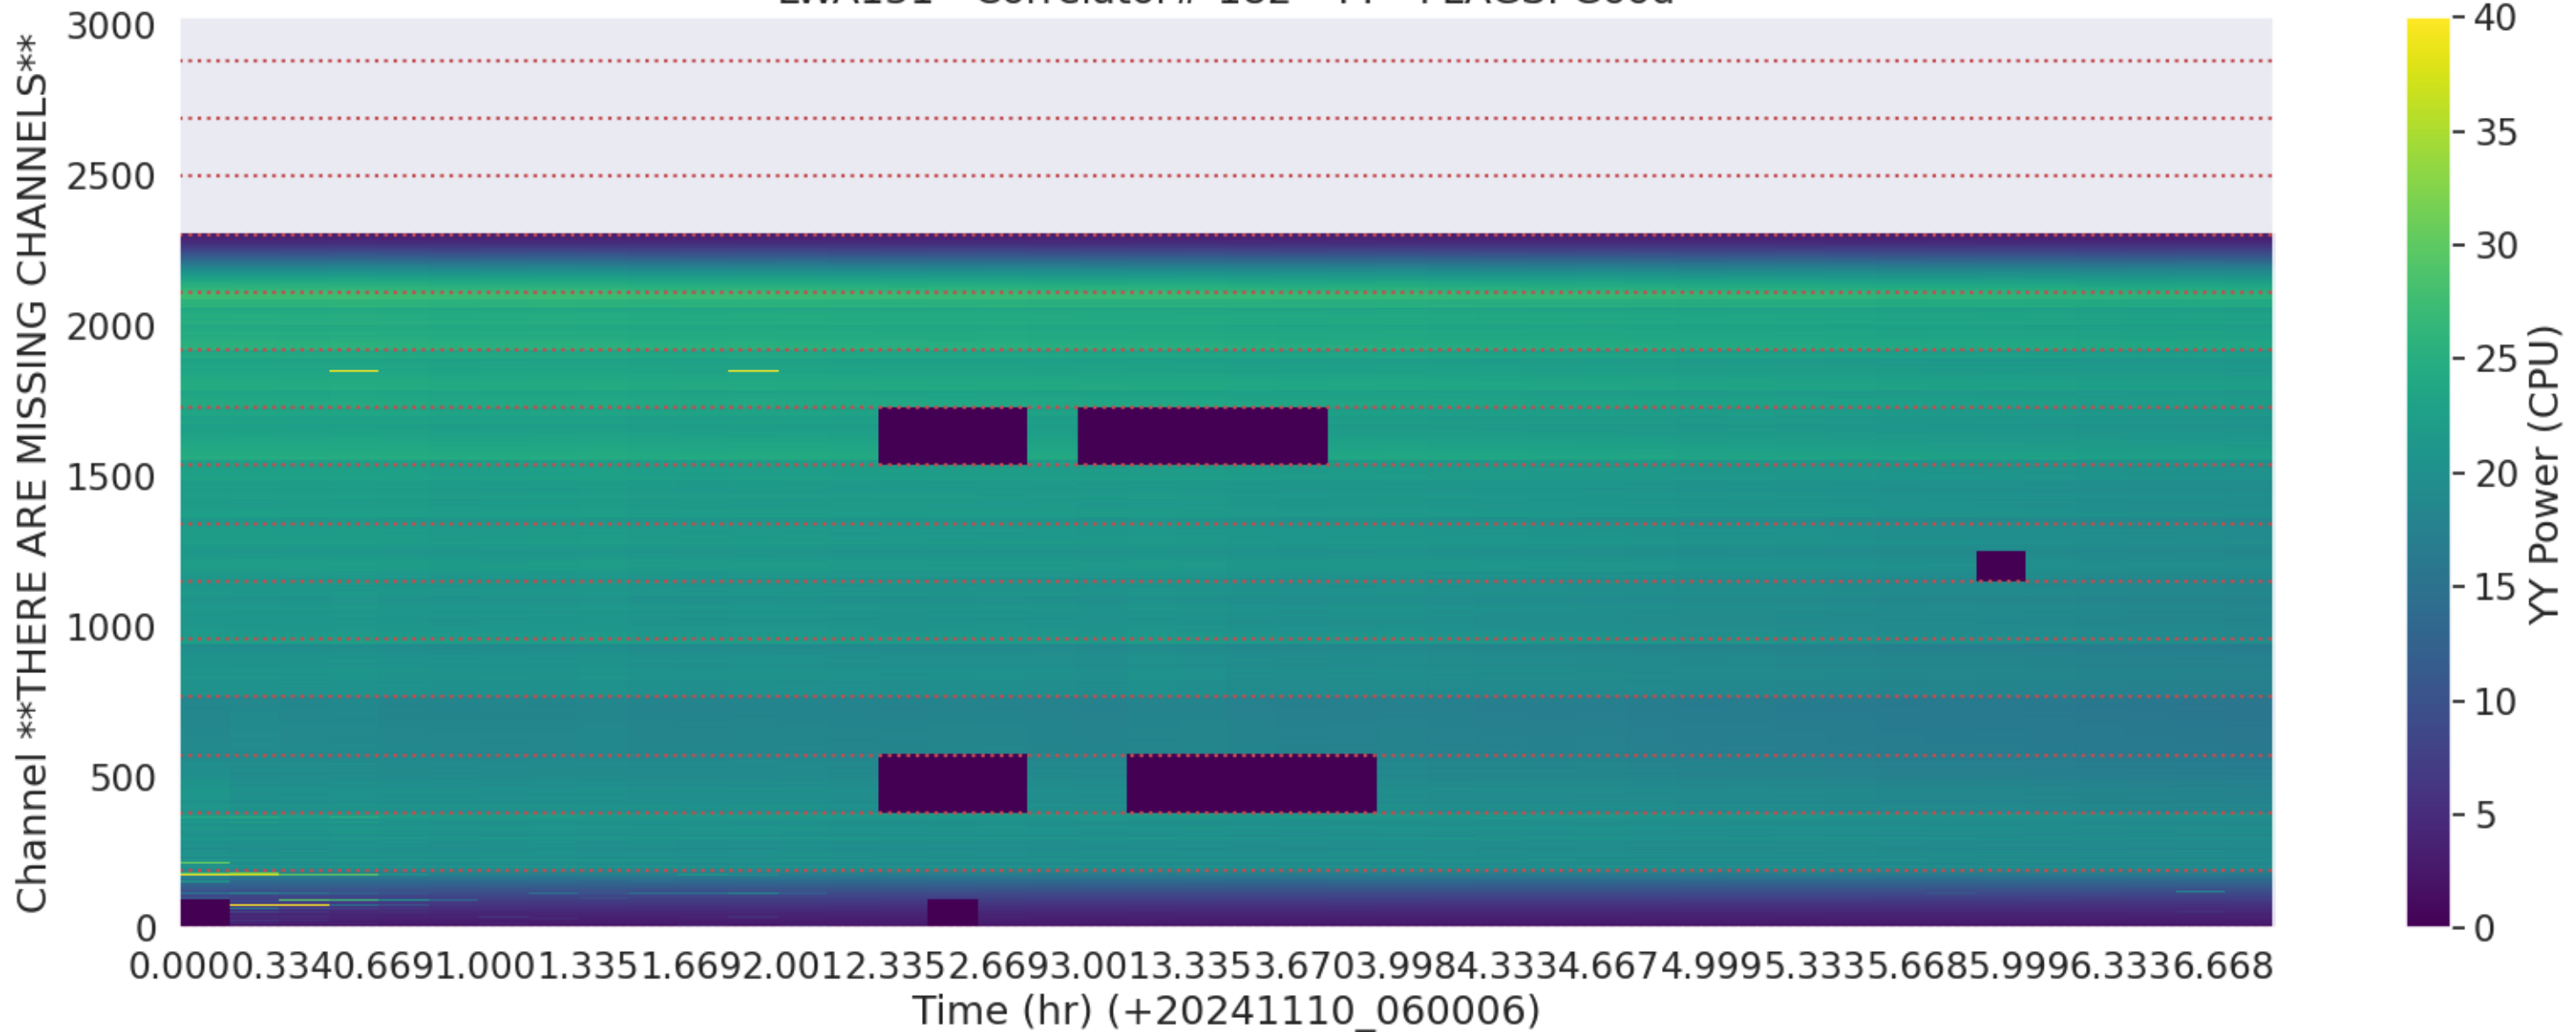

LWA131 - Correlator# 182 - YY - FLAGS: Good