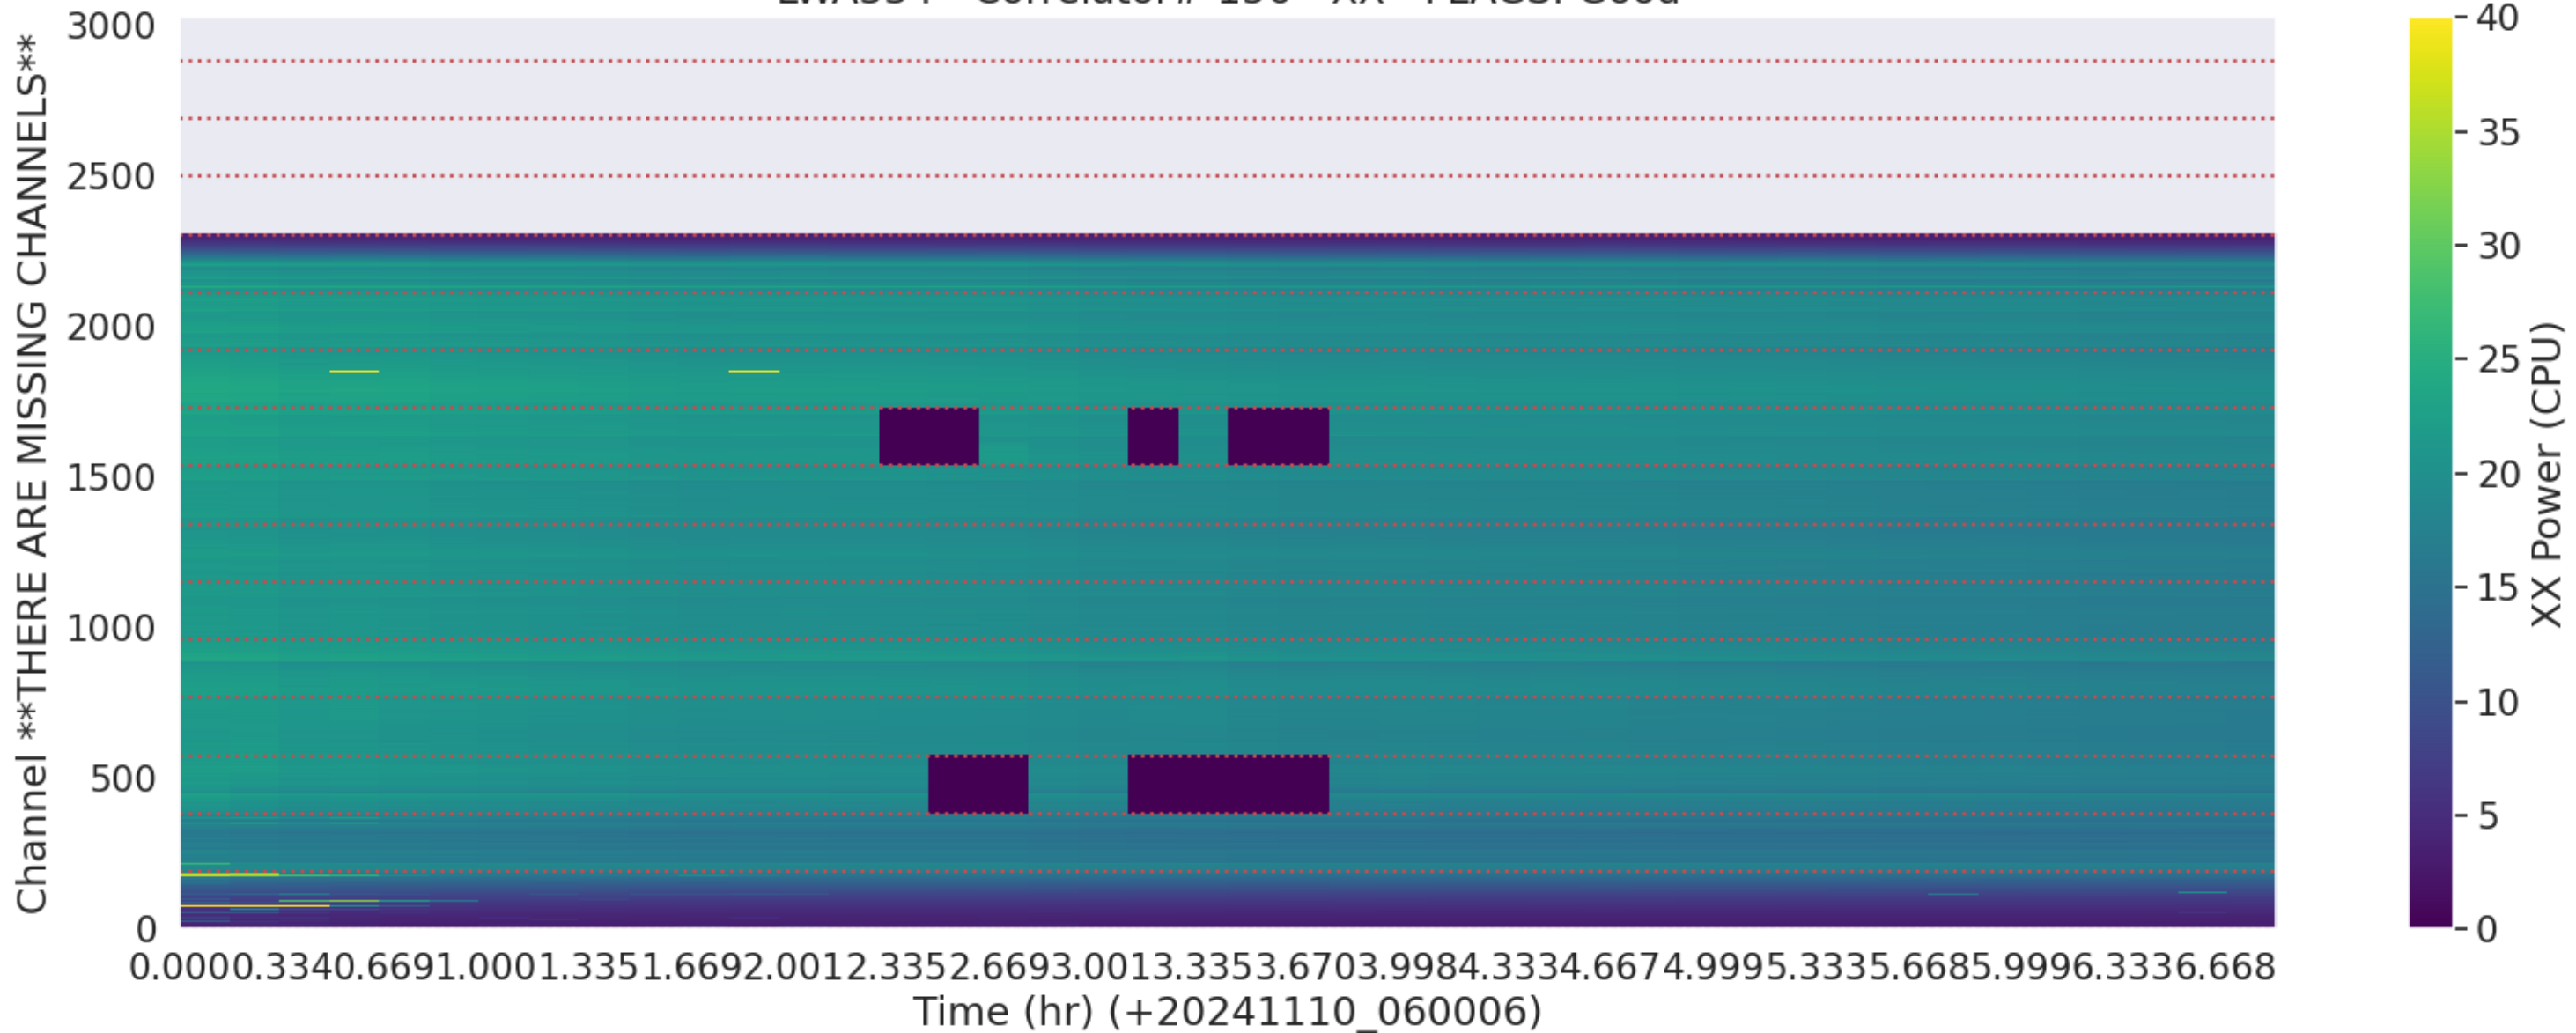

LWA334 - Correlator# 156 - XX - FLAGS: Good