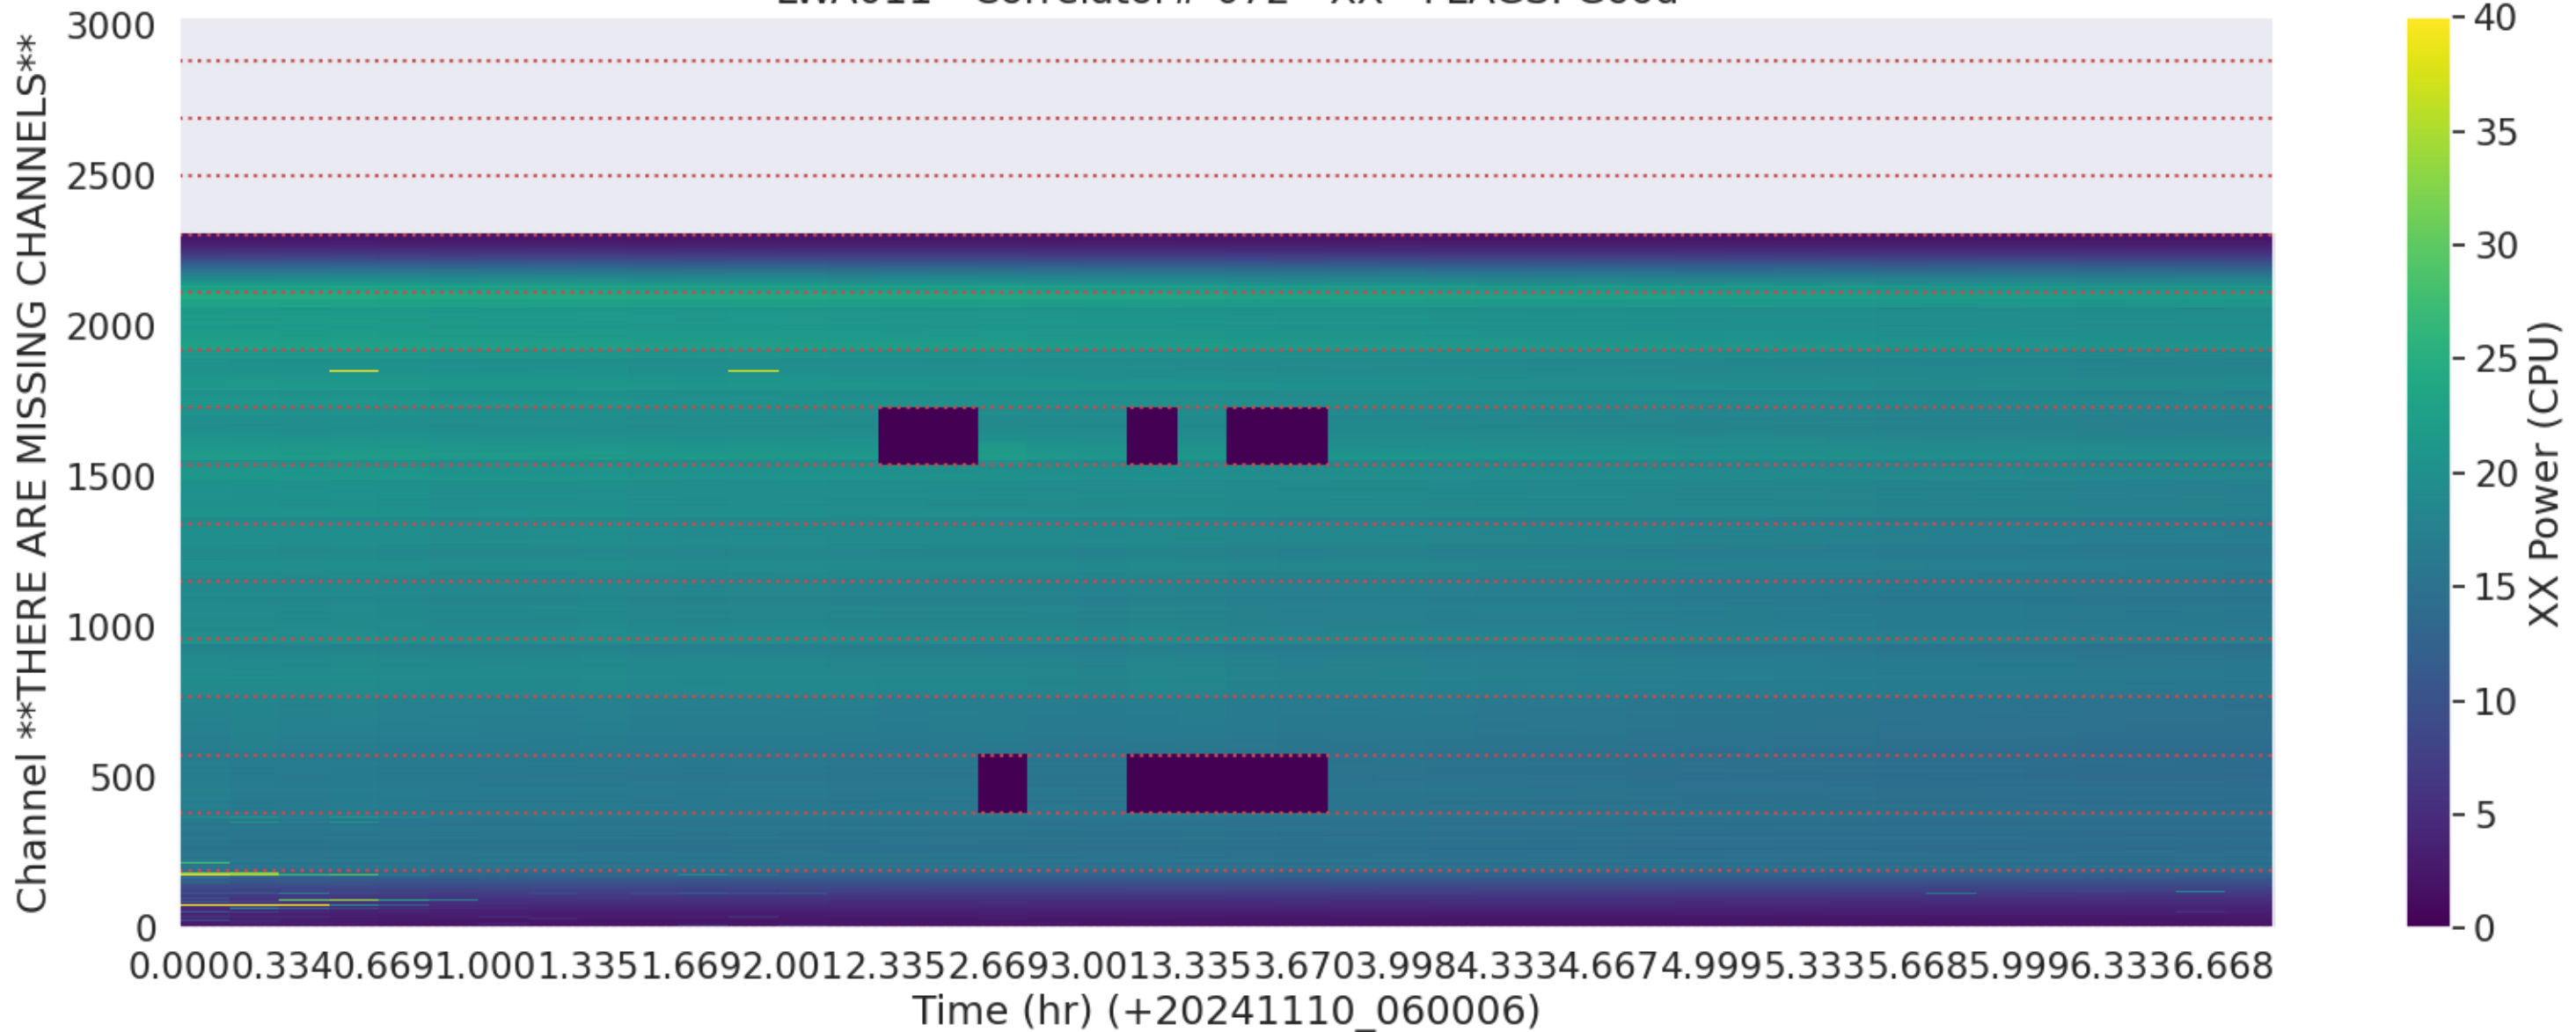

LWA011 - Correlator# 072 - XX - FLAGS: Good