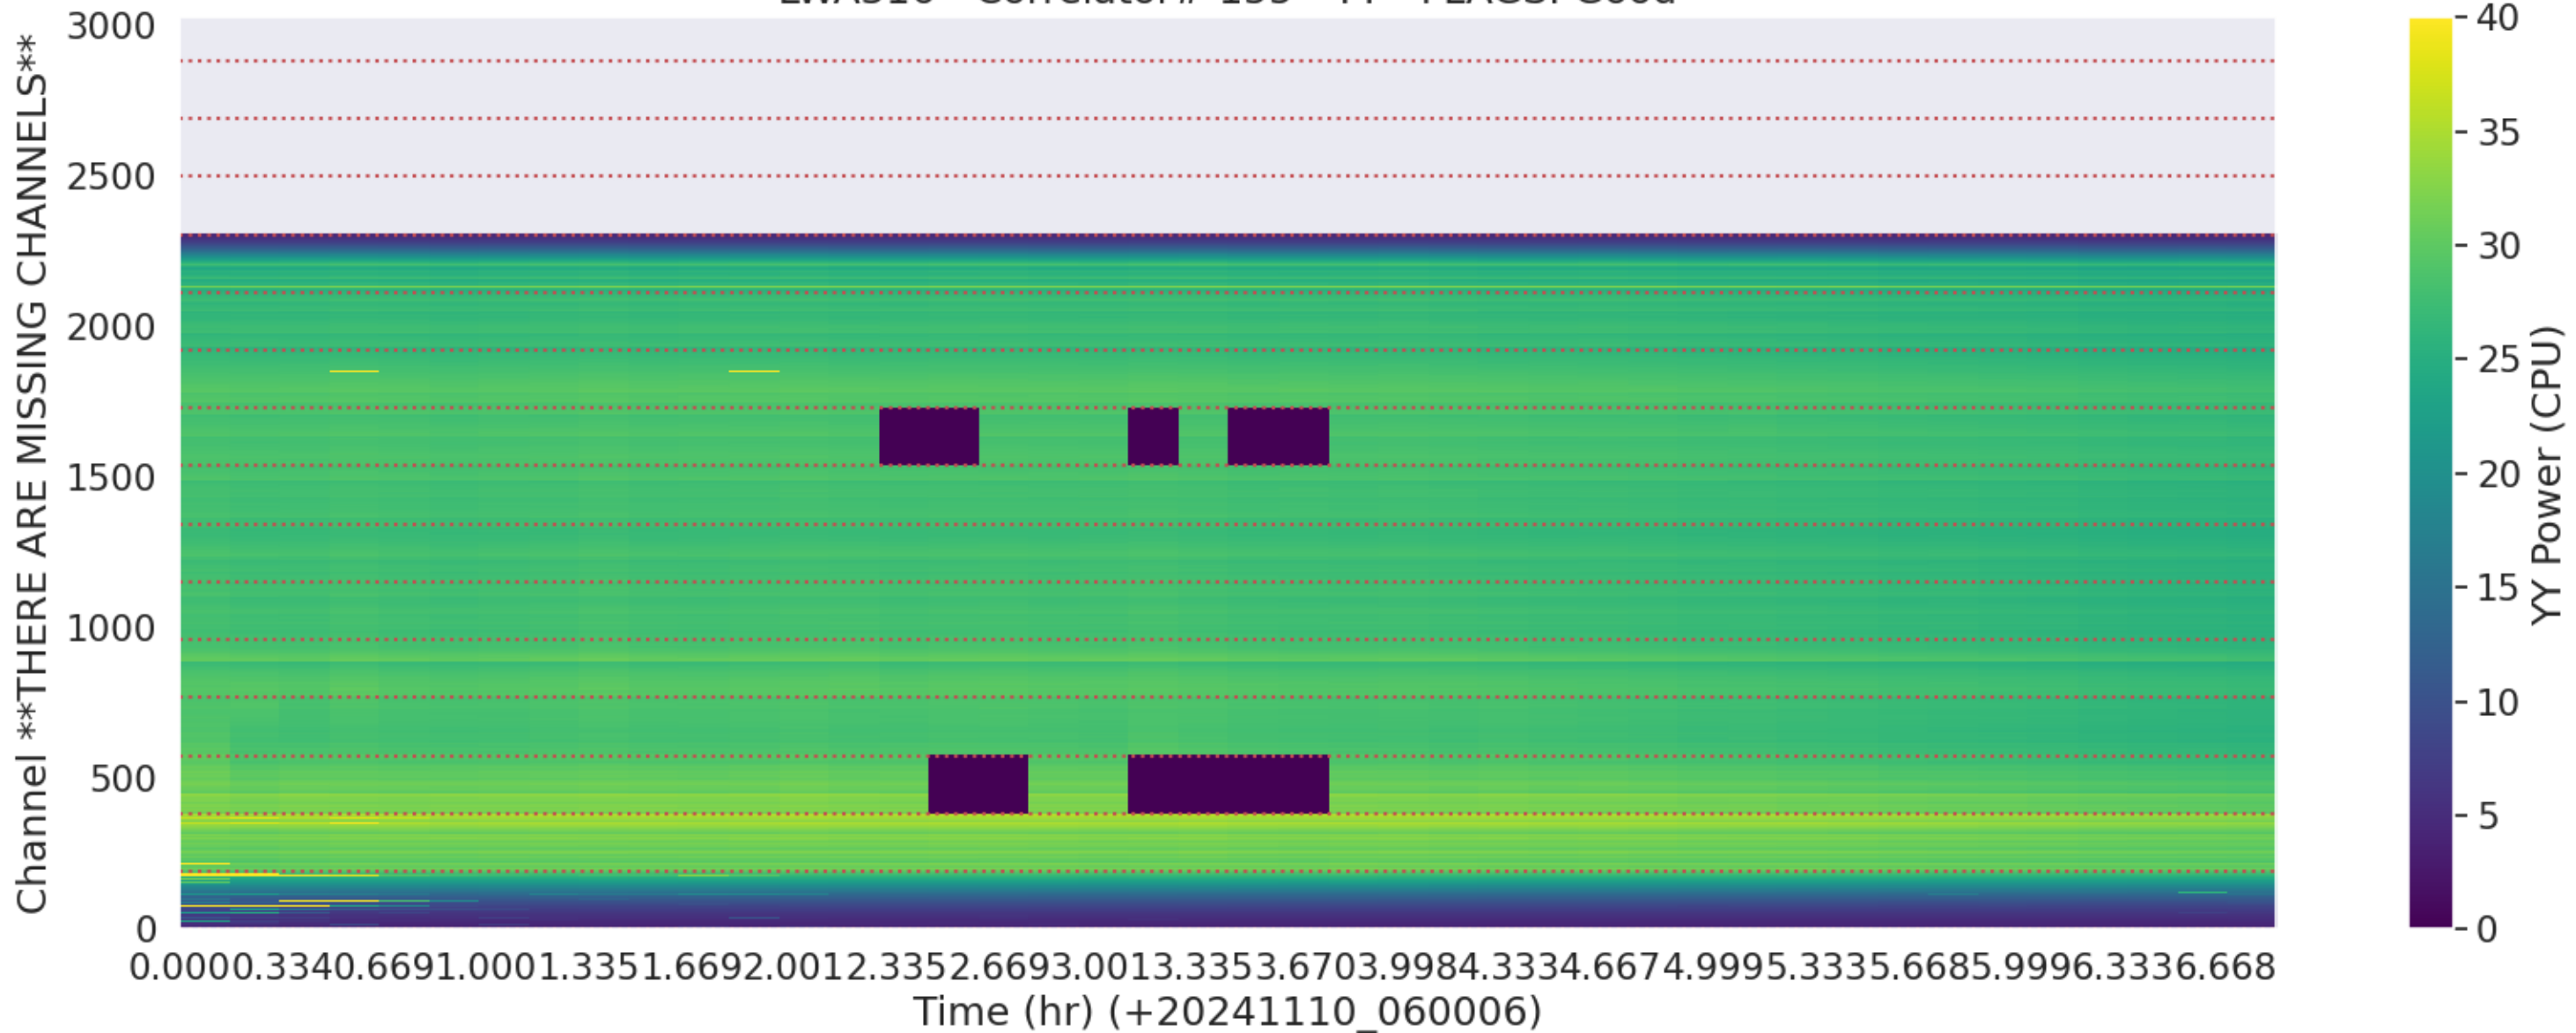

LWA121 - Correlator# 153 - YY - FLAGS: Good

LWA325 - Correlator# 154 - XX - FLAGS: Good

LWA325 - Correlator# 154 - YY - FLAGS: Good

LWA316 - Correlator# 155 - XX - FLAGS: Good

LWA316 - Correlator# 155 - YY - FLAGS: Good