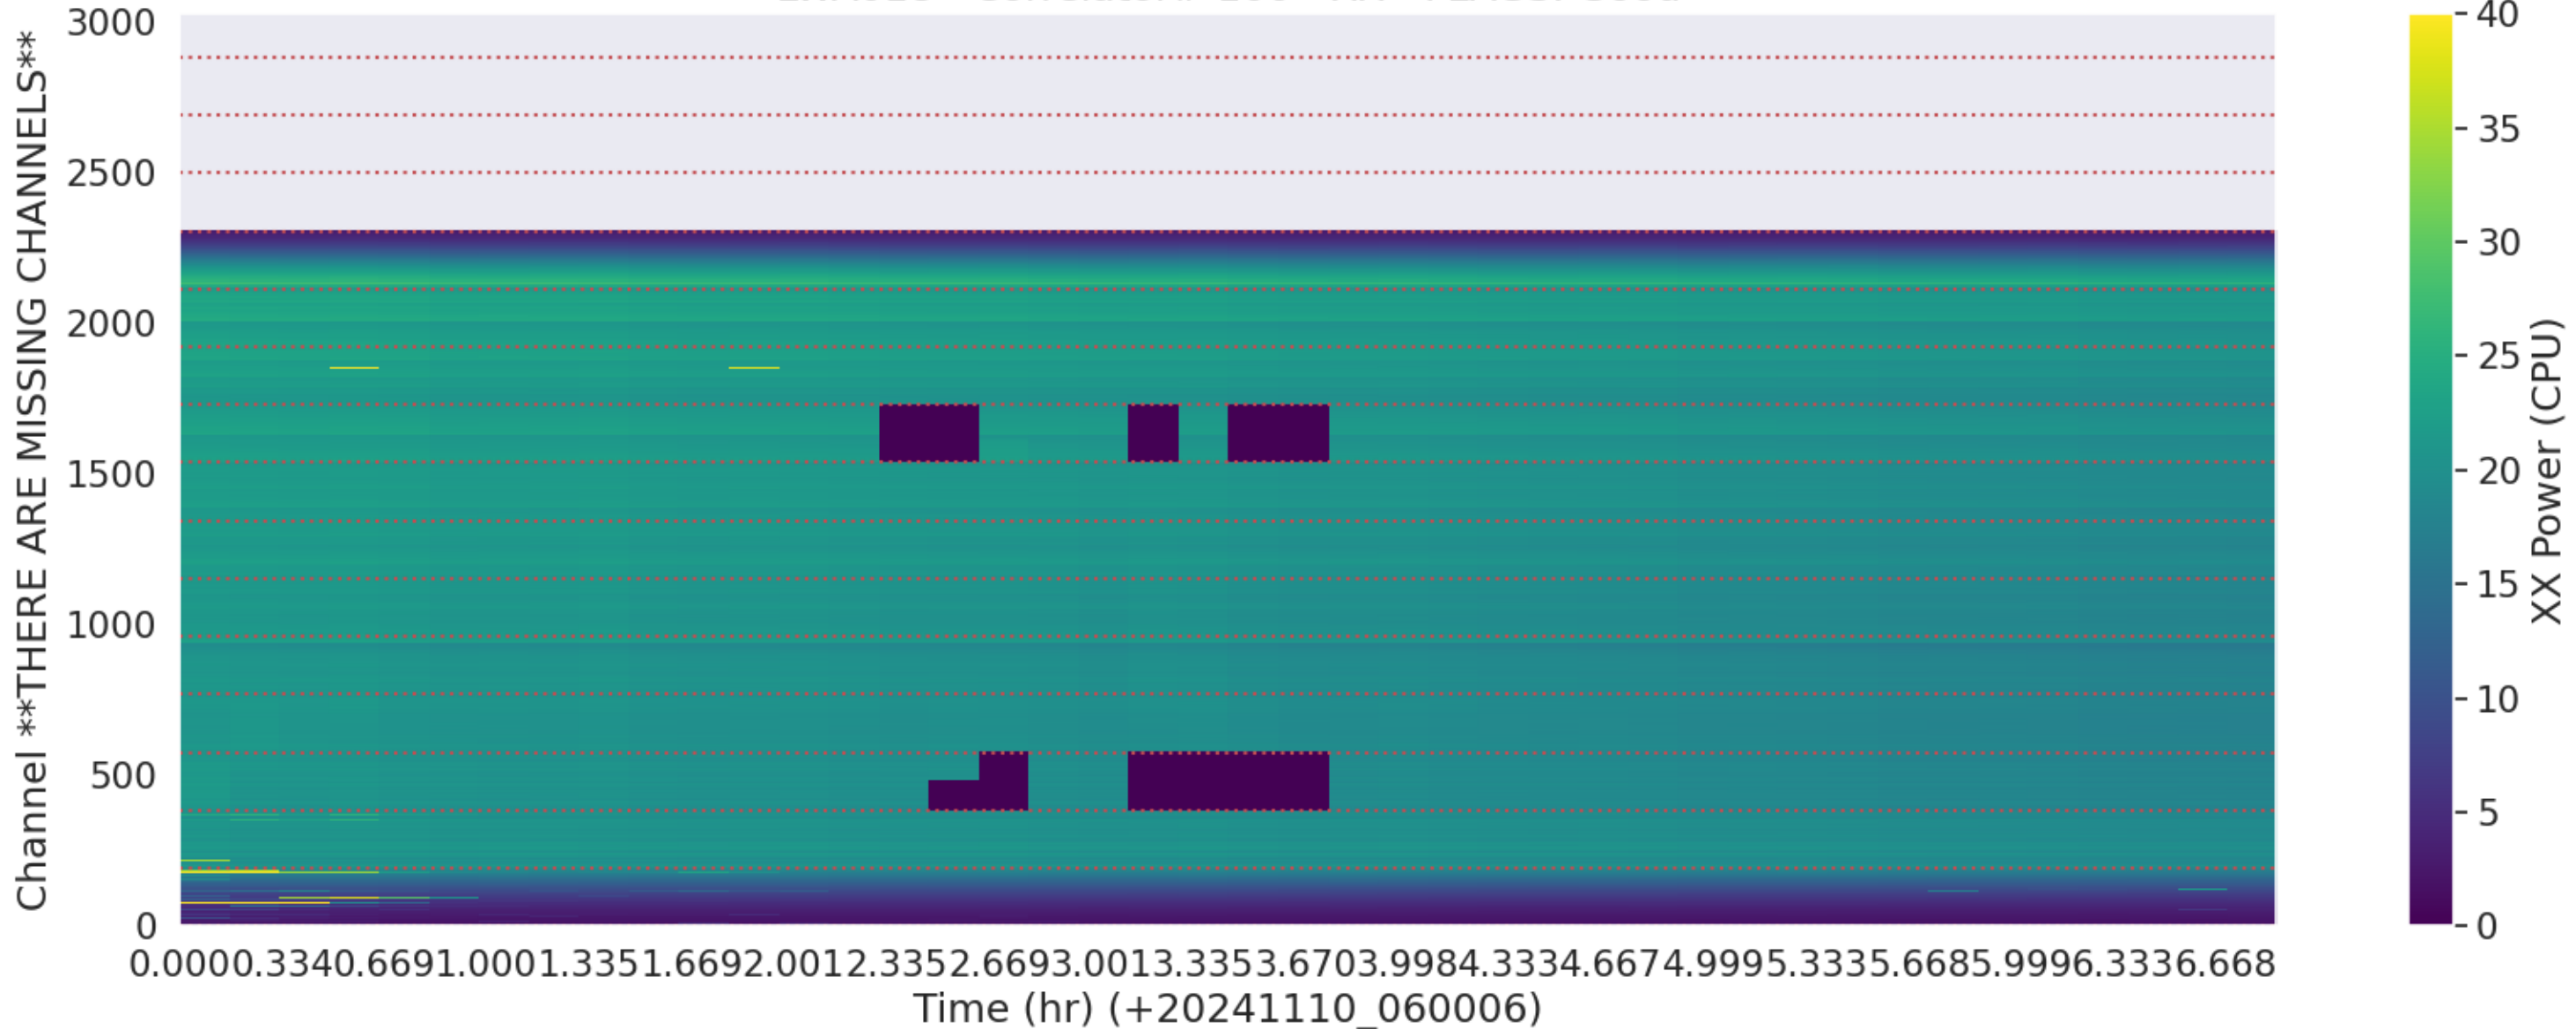

LWA015 - Correlator# 098 - YY - FLAGS: Good

LWA014 - Correlator# 099 - XX - FLAGS: Good

LWA014 - Correlator# 099 - YY - FLAGS: Good

LWA018 - Correlator# 100 - XX - FLAGS: Good

LWA018 - Correlator# 100 - YY - FLAGS: Good