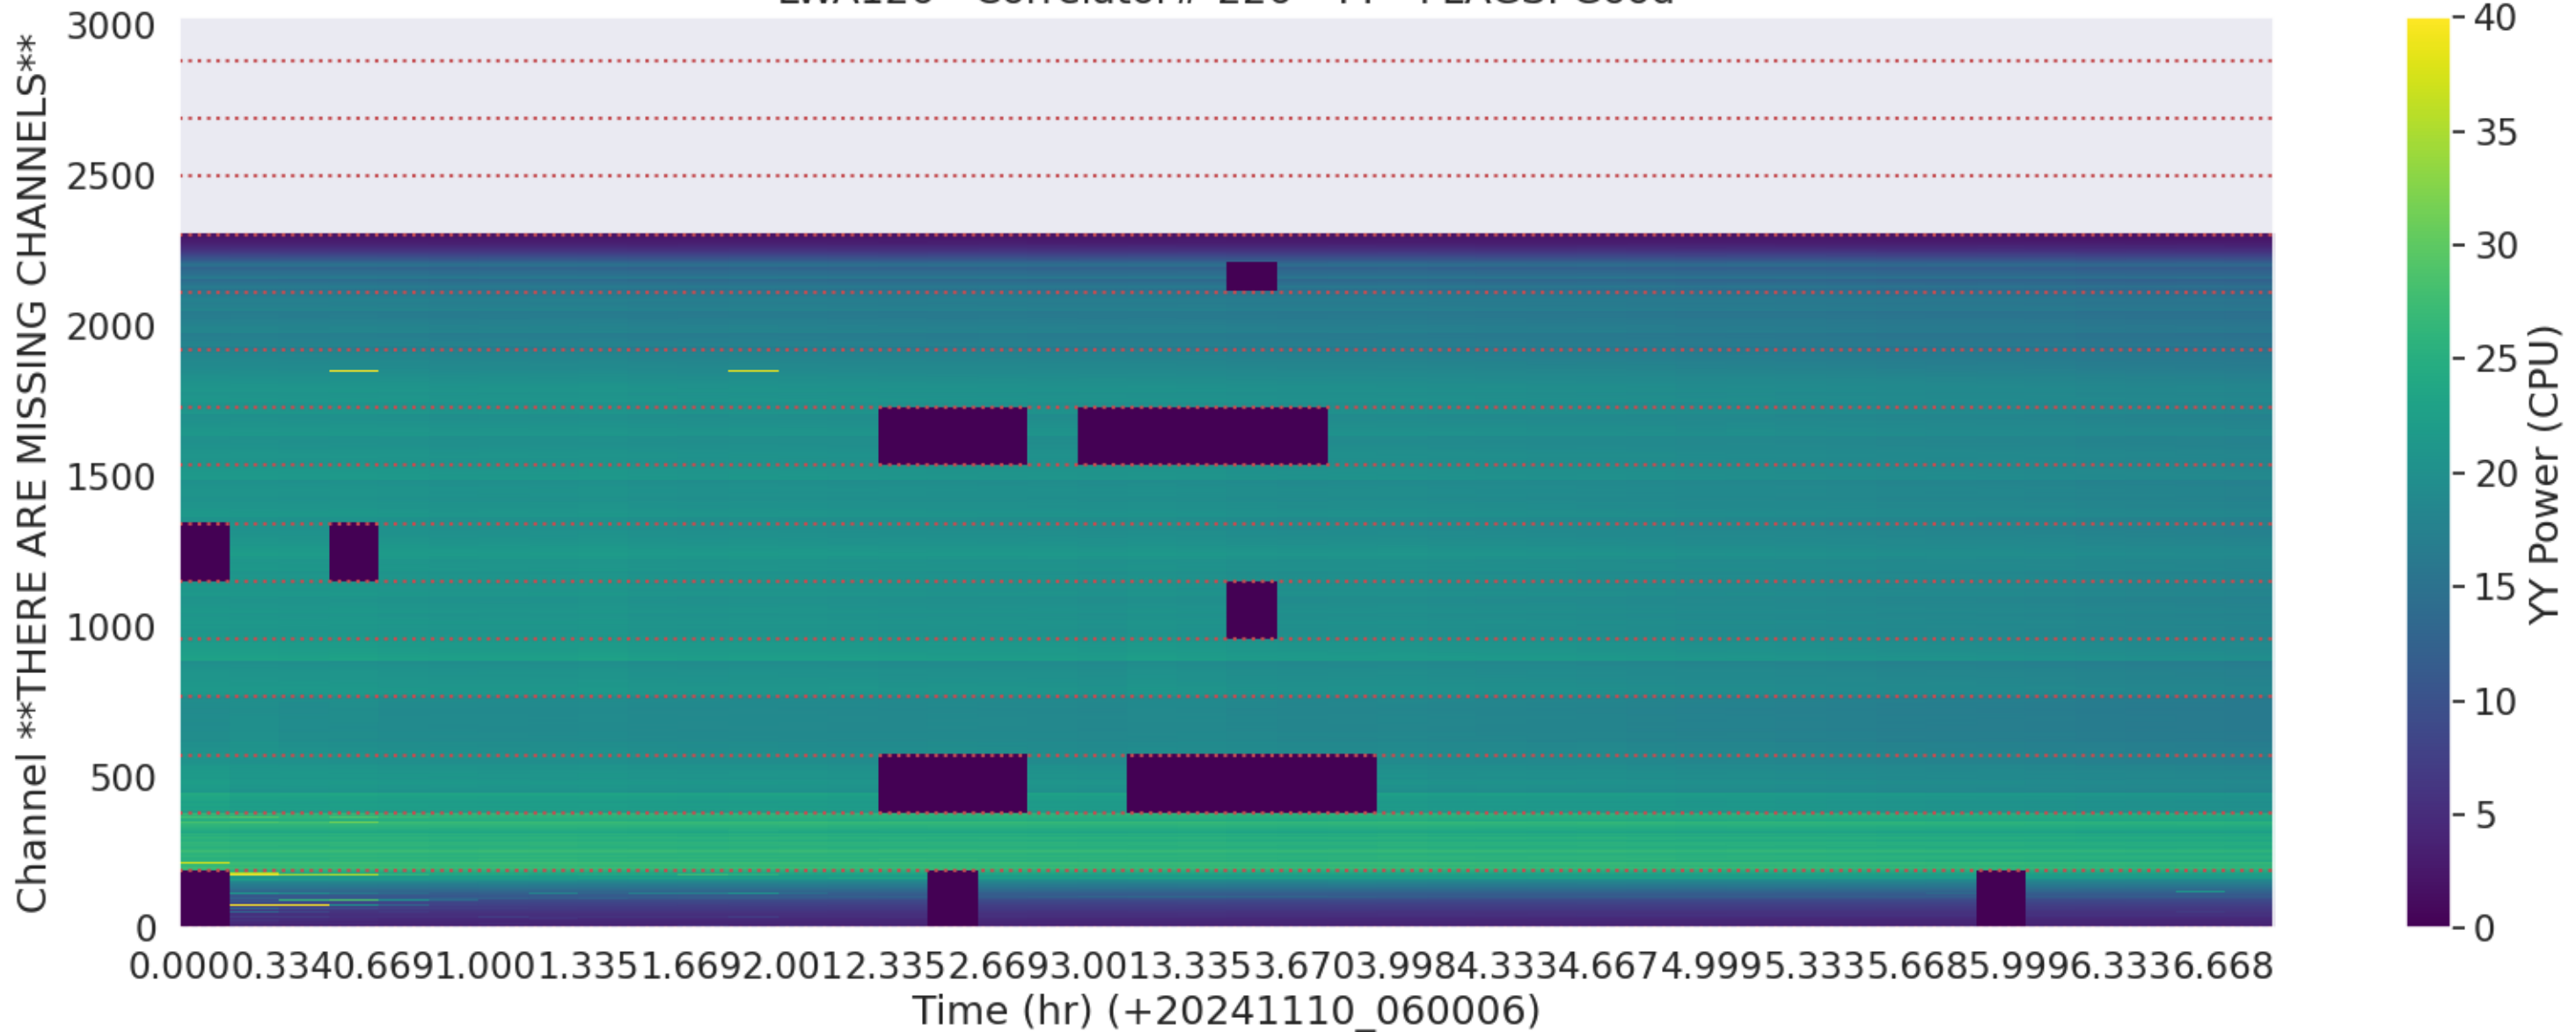

LWA127 - Correlator# 225 - XX - FLAGS: Good

LWA127 - Correlator# 225 - YY - FLAGS: HighTimeVar

LWA126 - Correlator# 226 - XX - FLAGS: Good

LWA126 - Correlator# 226 - YY - FLAGS: Good

LWA125 - Correlator# 227 - XX - FLAGS: Good