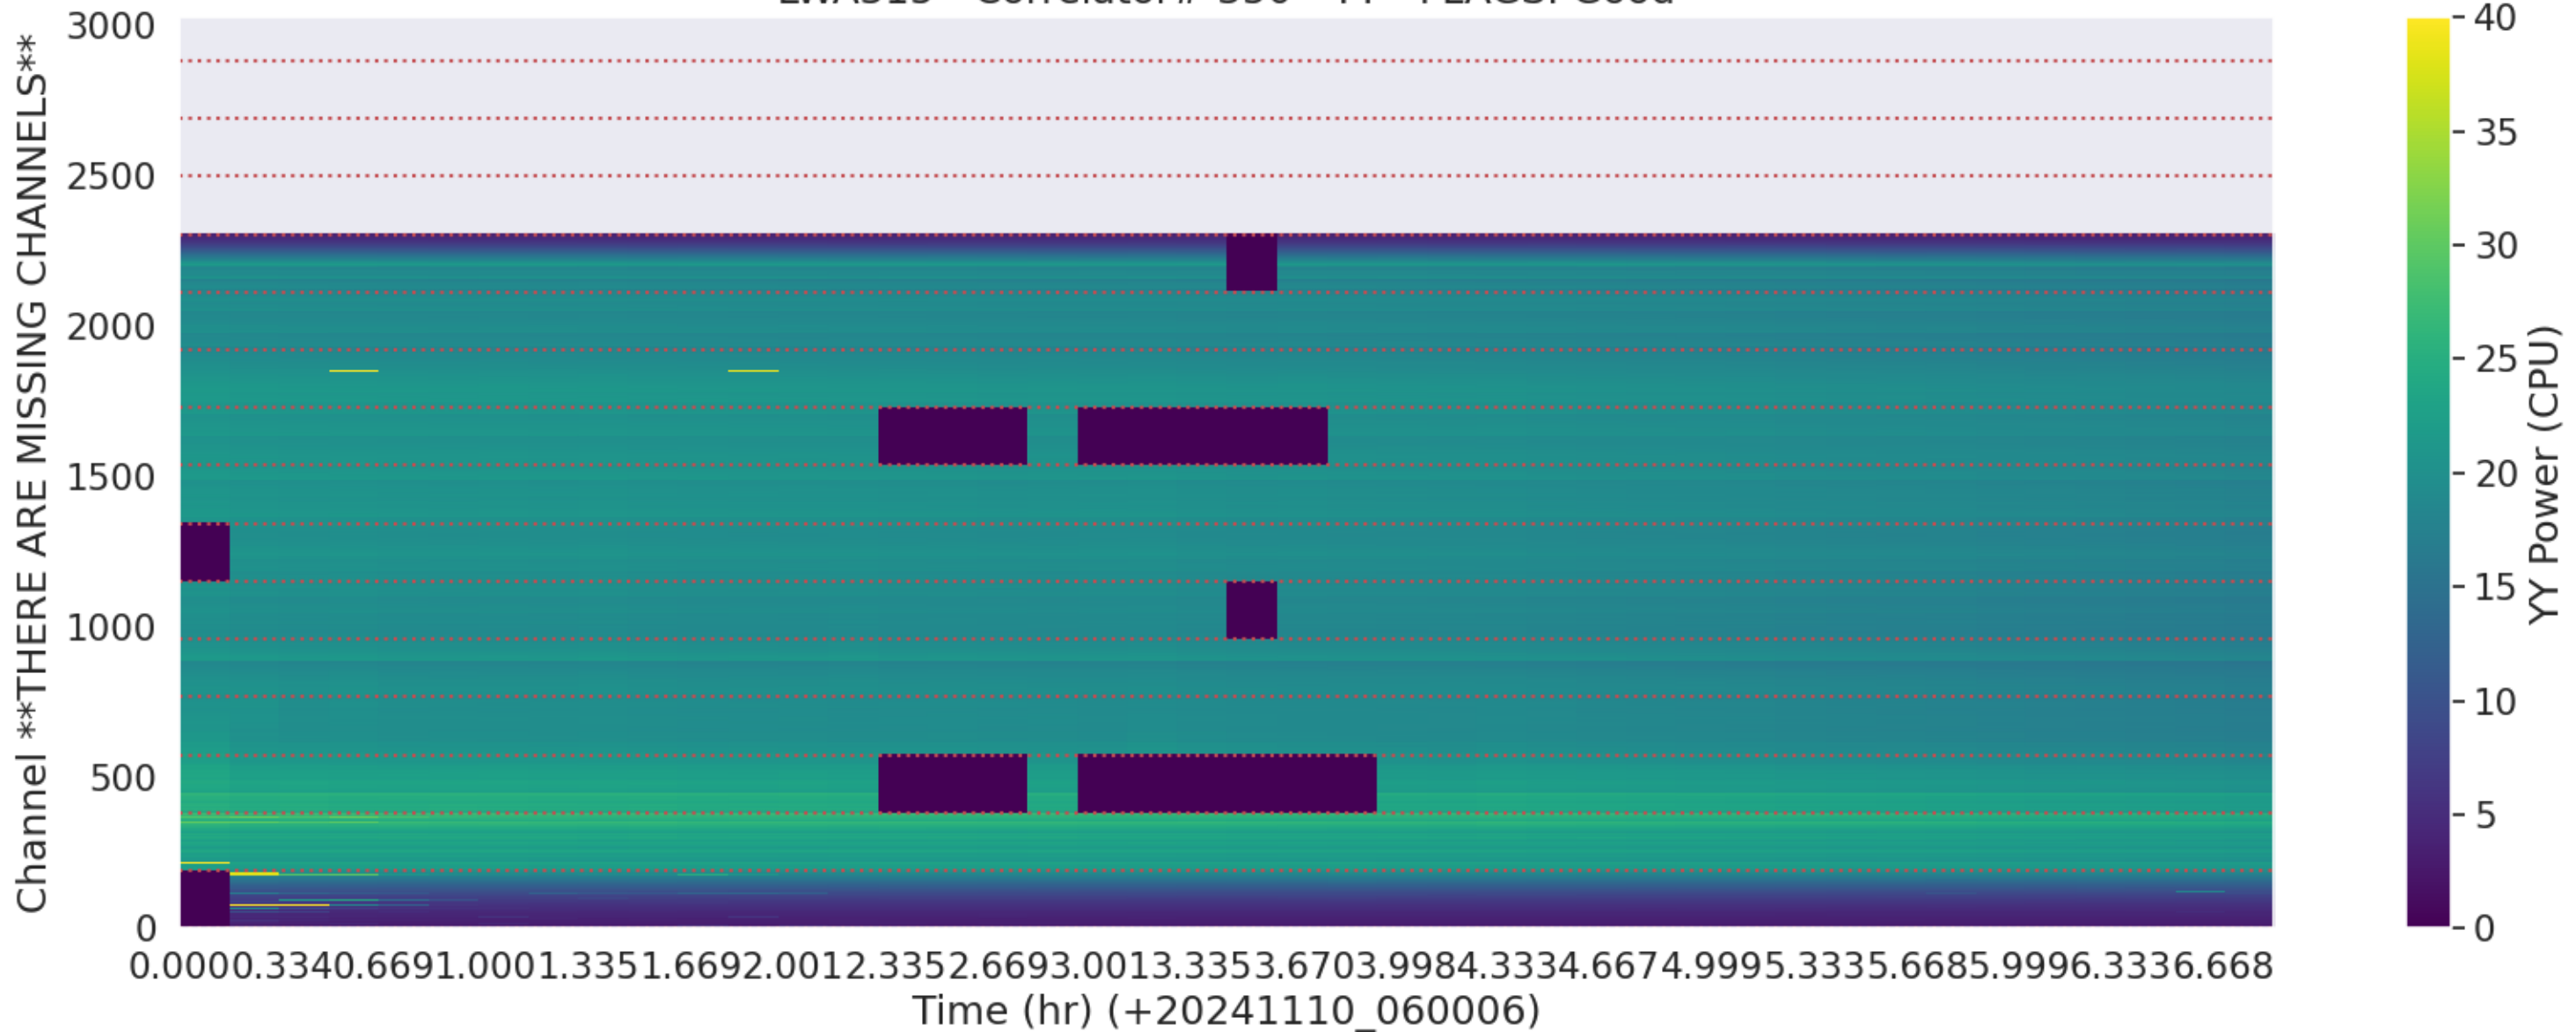

LWA315 - Correlator# 350 - YY - FLAGS: Good