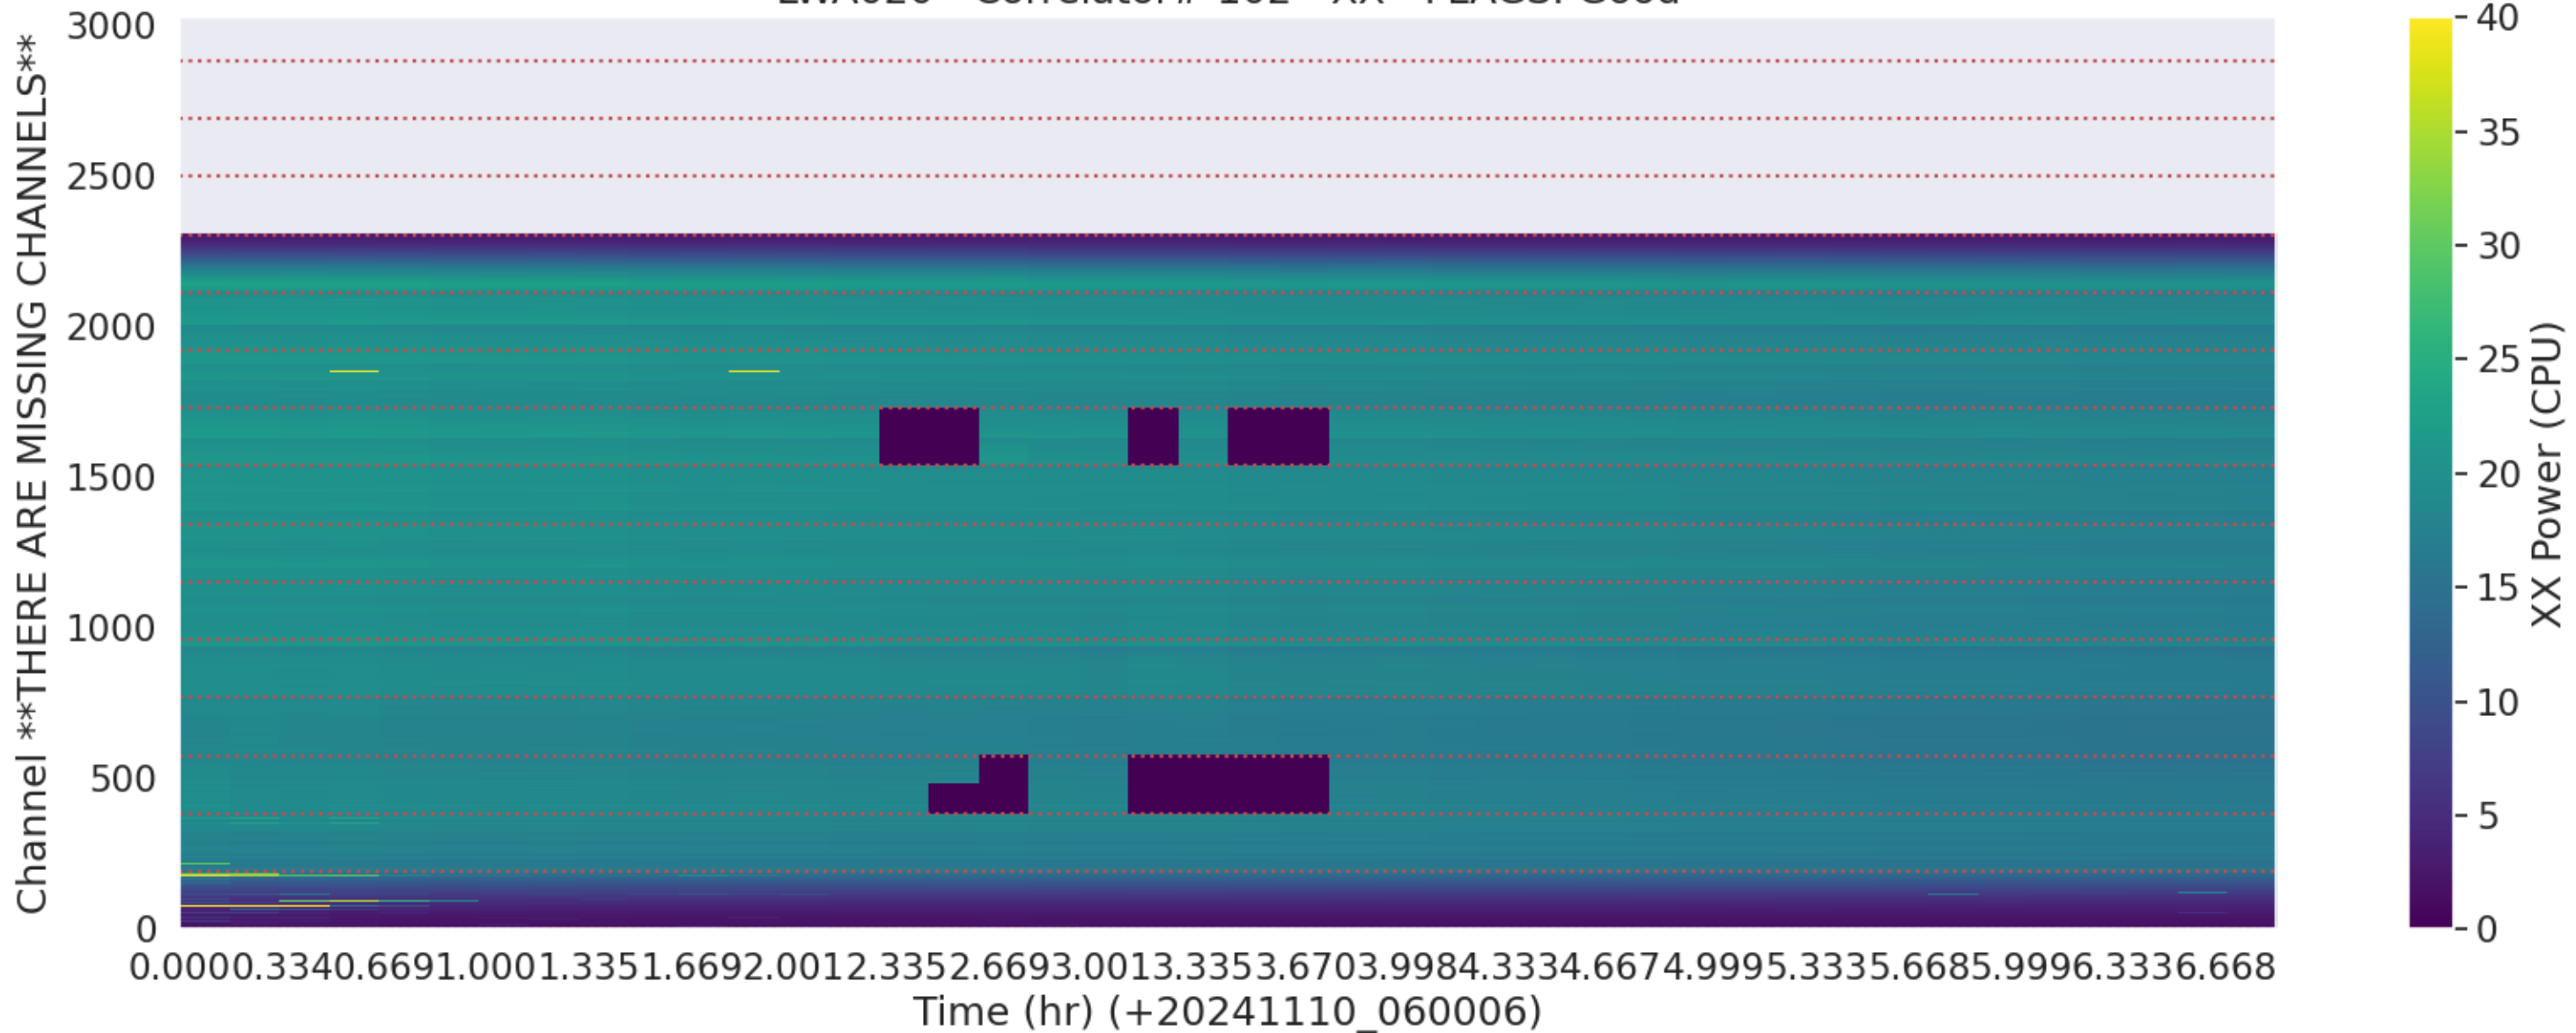

LWA020 - Correlator# 102 - XX - FLAGS: Good