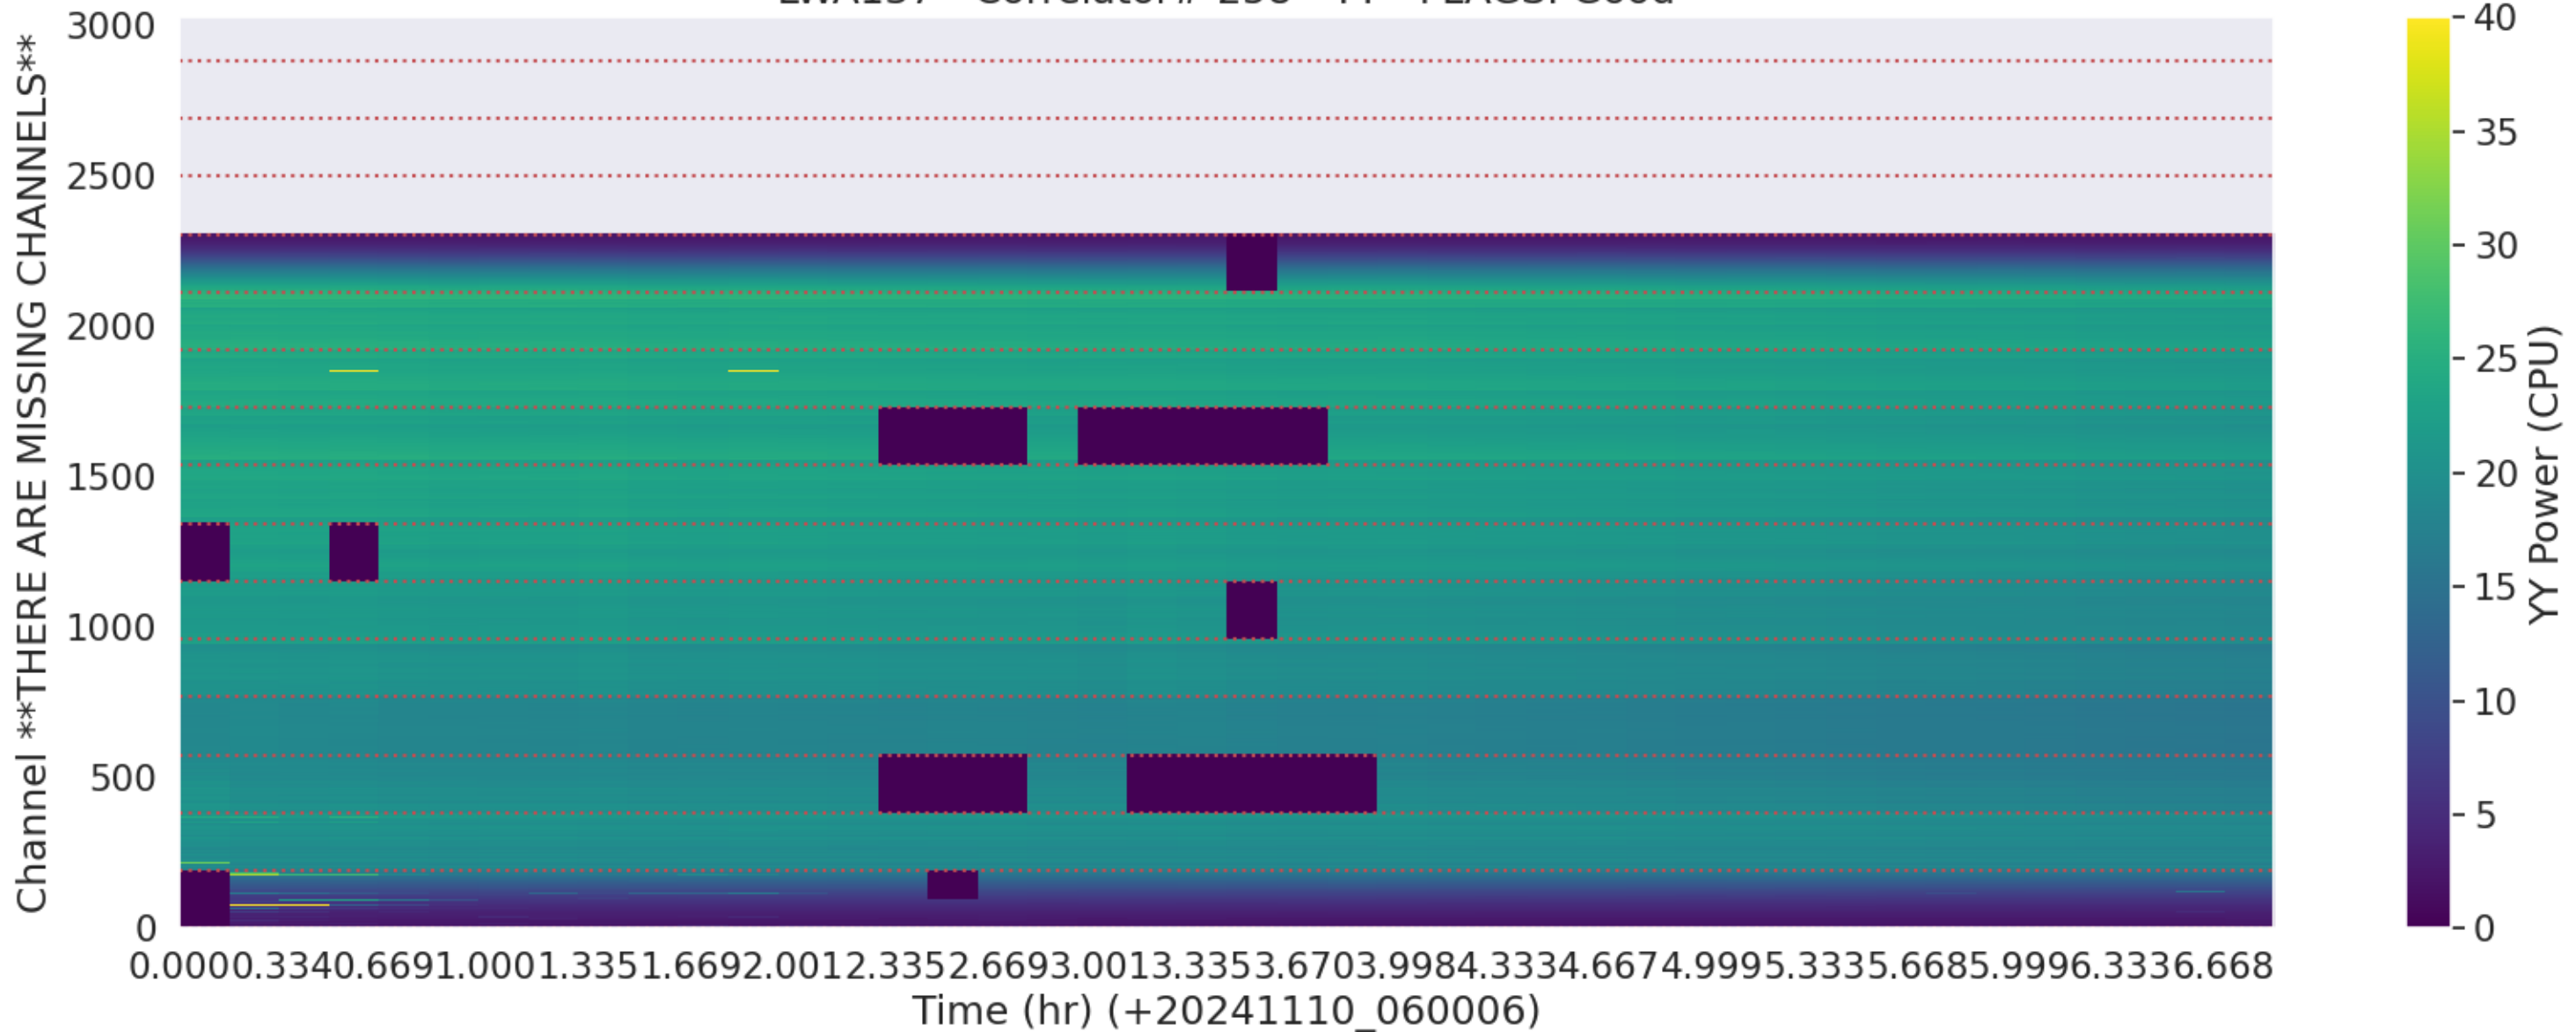

LWA137 - Correlator# 258 - YY - FLAGS: Good