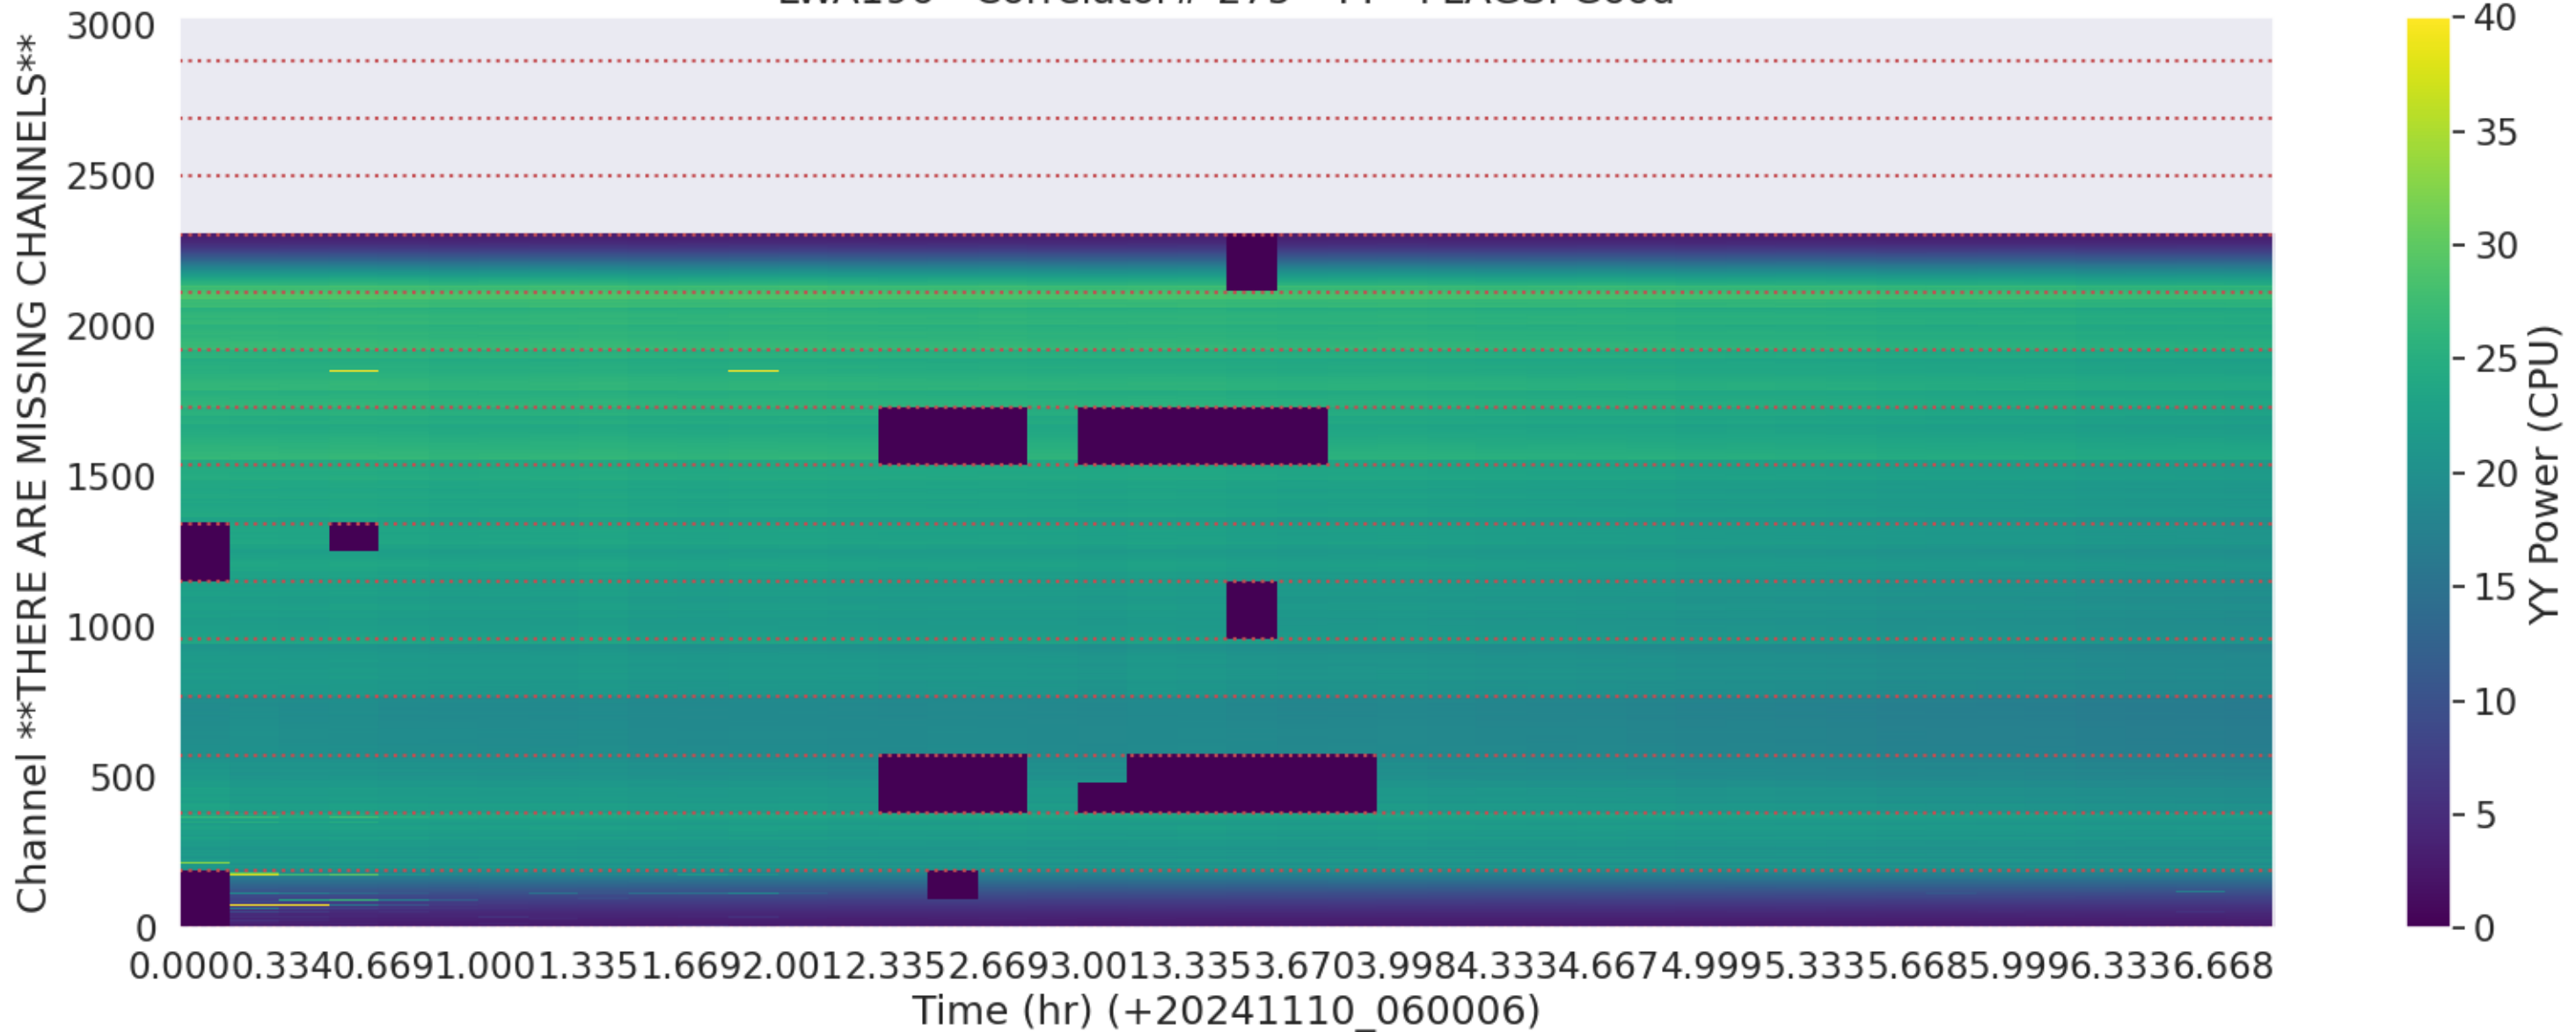

LWA194 - Correlator# 273 - YY - FLAGS: Good

LWA197 - Correlator# 274 - XX - FLAGS: Good

LWA197 - Correlator# 274 - YY - FLAGS: Good

LWA196 - Correlator# 275 - XX - FLAGS: Good

LWA196 - Correlator# 275 - YY - FLAGS: Good