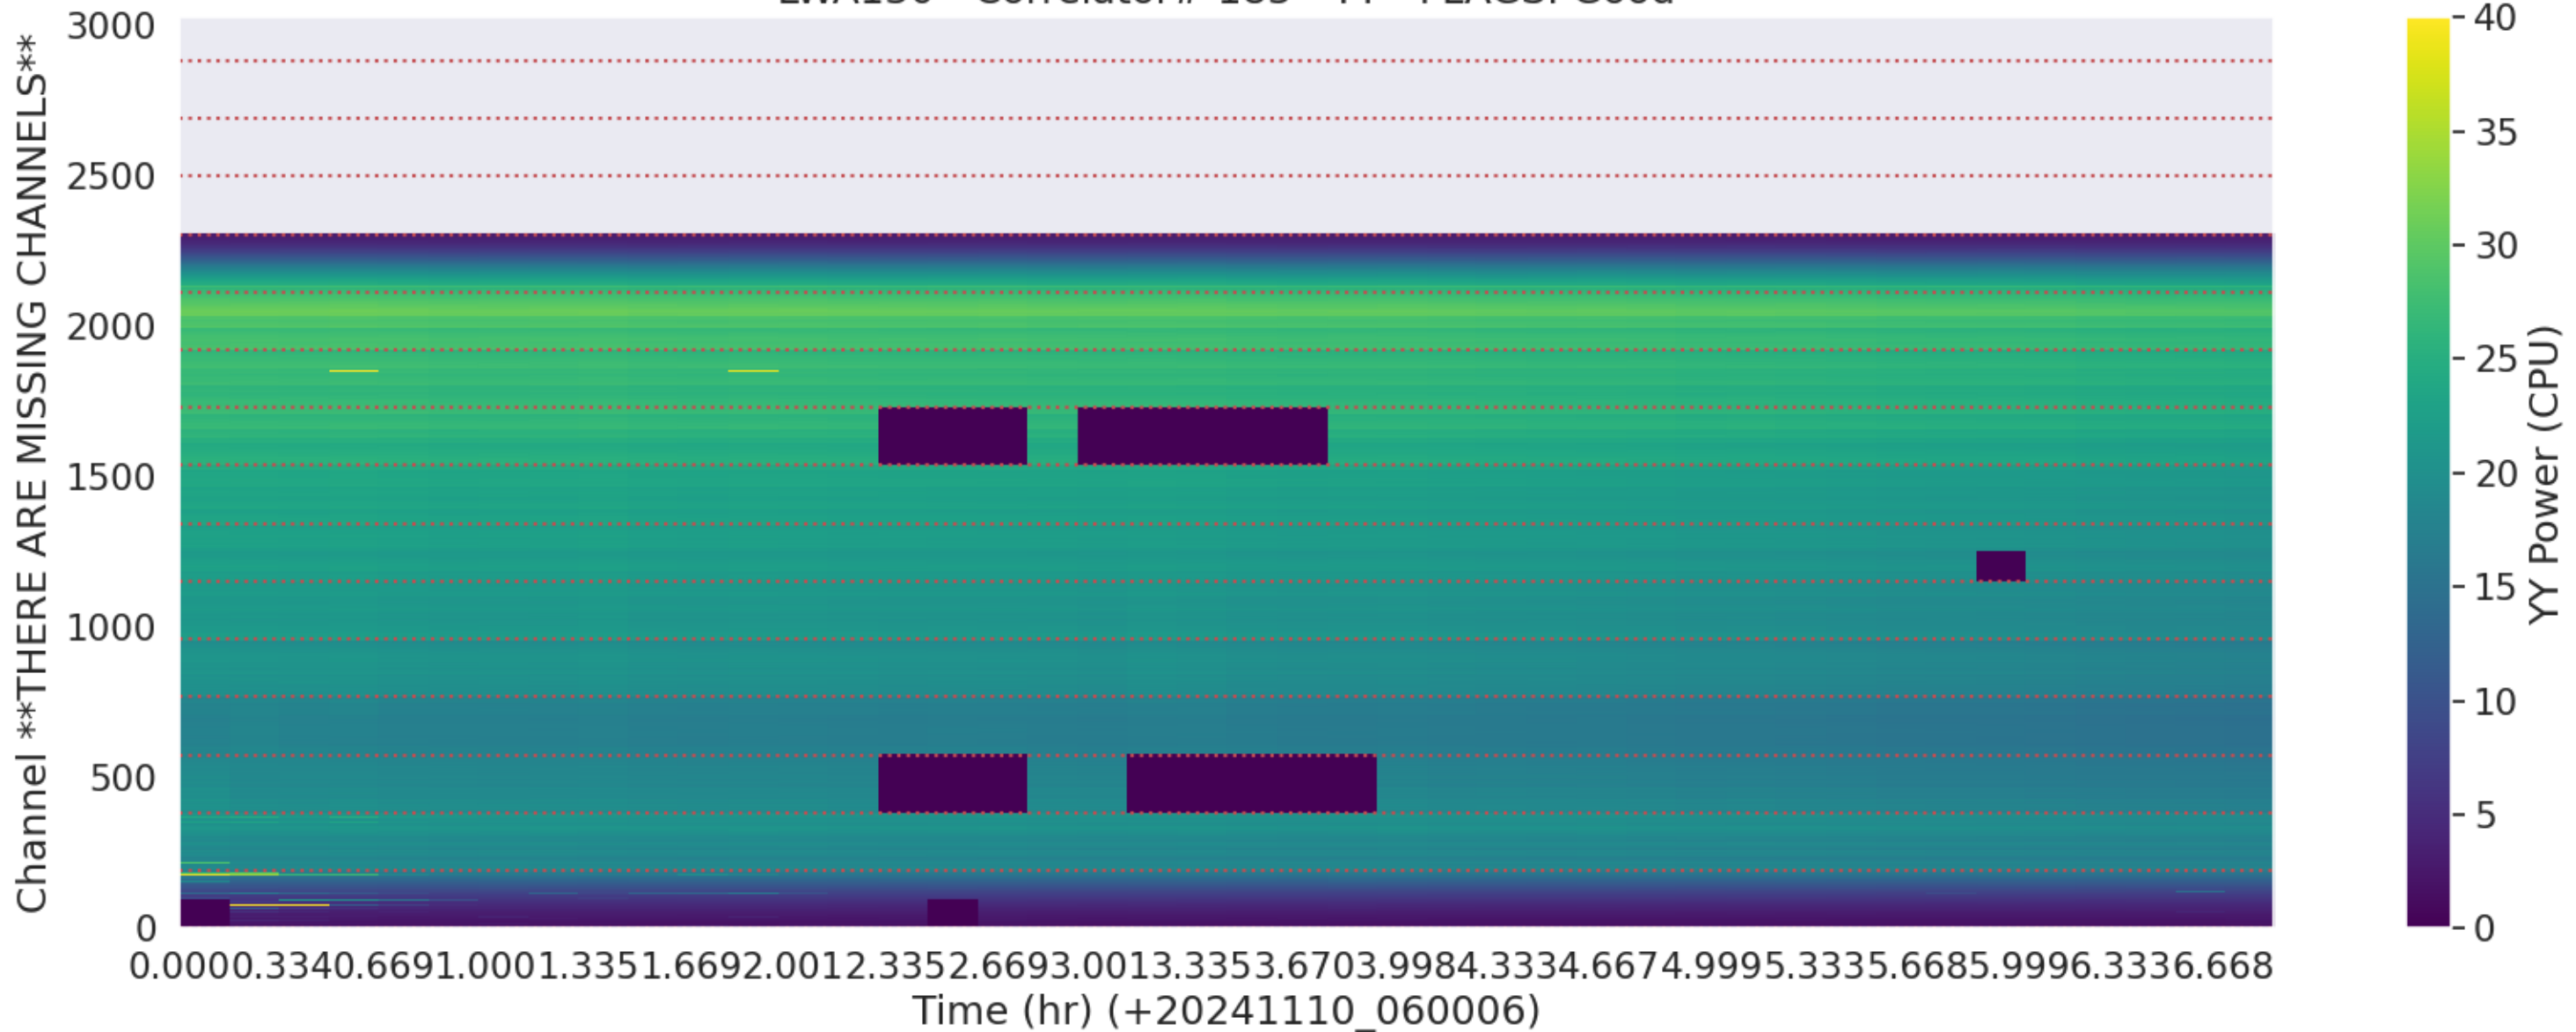

LWA037 - Correlator# 181 - YY - FLAGS: Good

LWA131 - Correlator# 182 - XX - FLAGS: HighTimeVar+BadSpecShape

LWA131 - Correlator# 182 - YY - FLAGS: Good

LWA130 - Correlator# 183 - XX - FLAGS: Good

LWA130 - Correlator# 183 - YY - FLAGS: Good