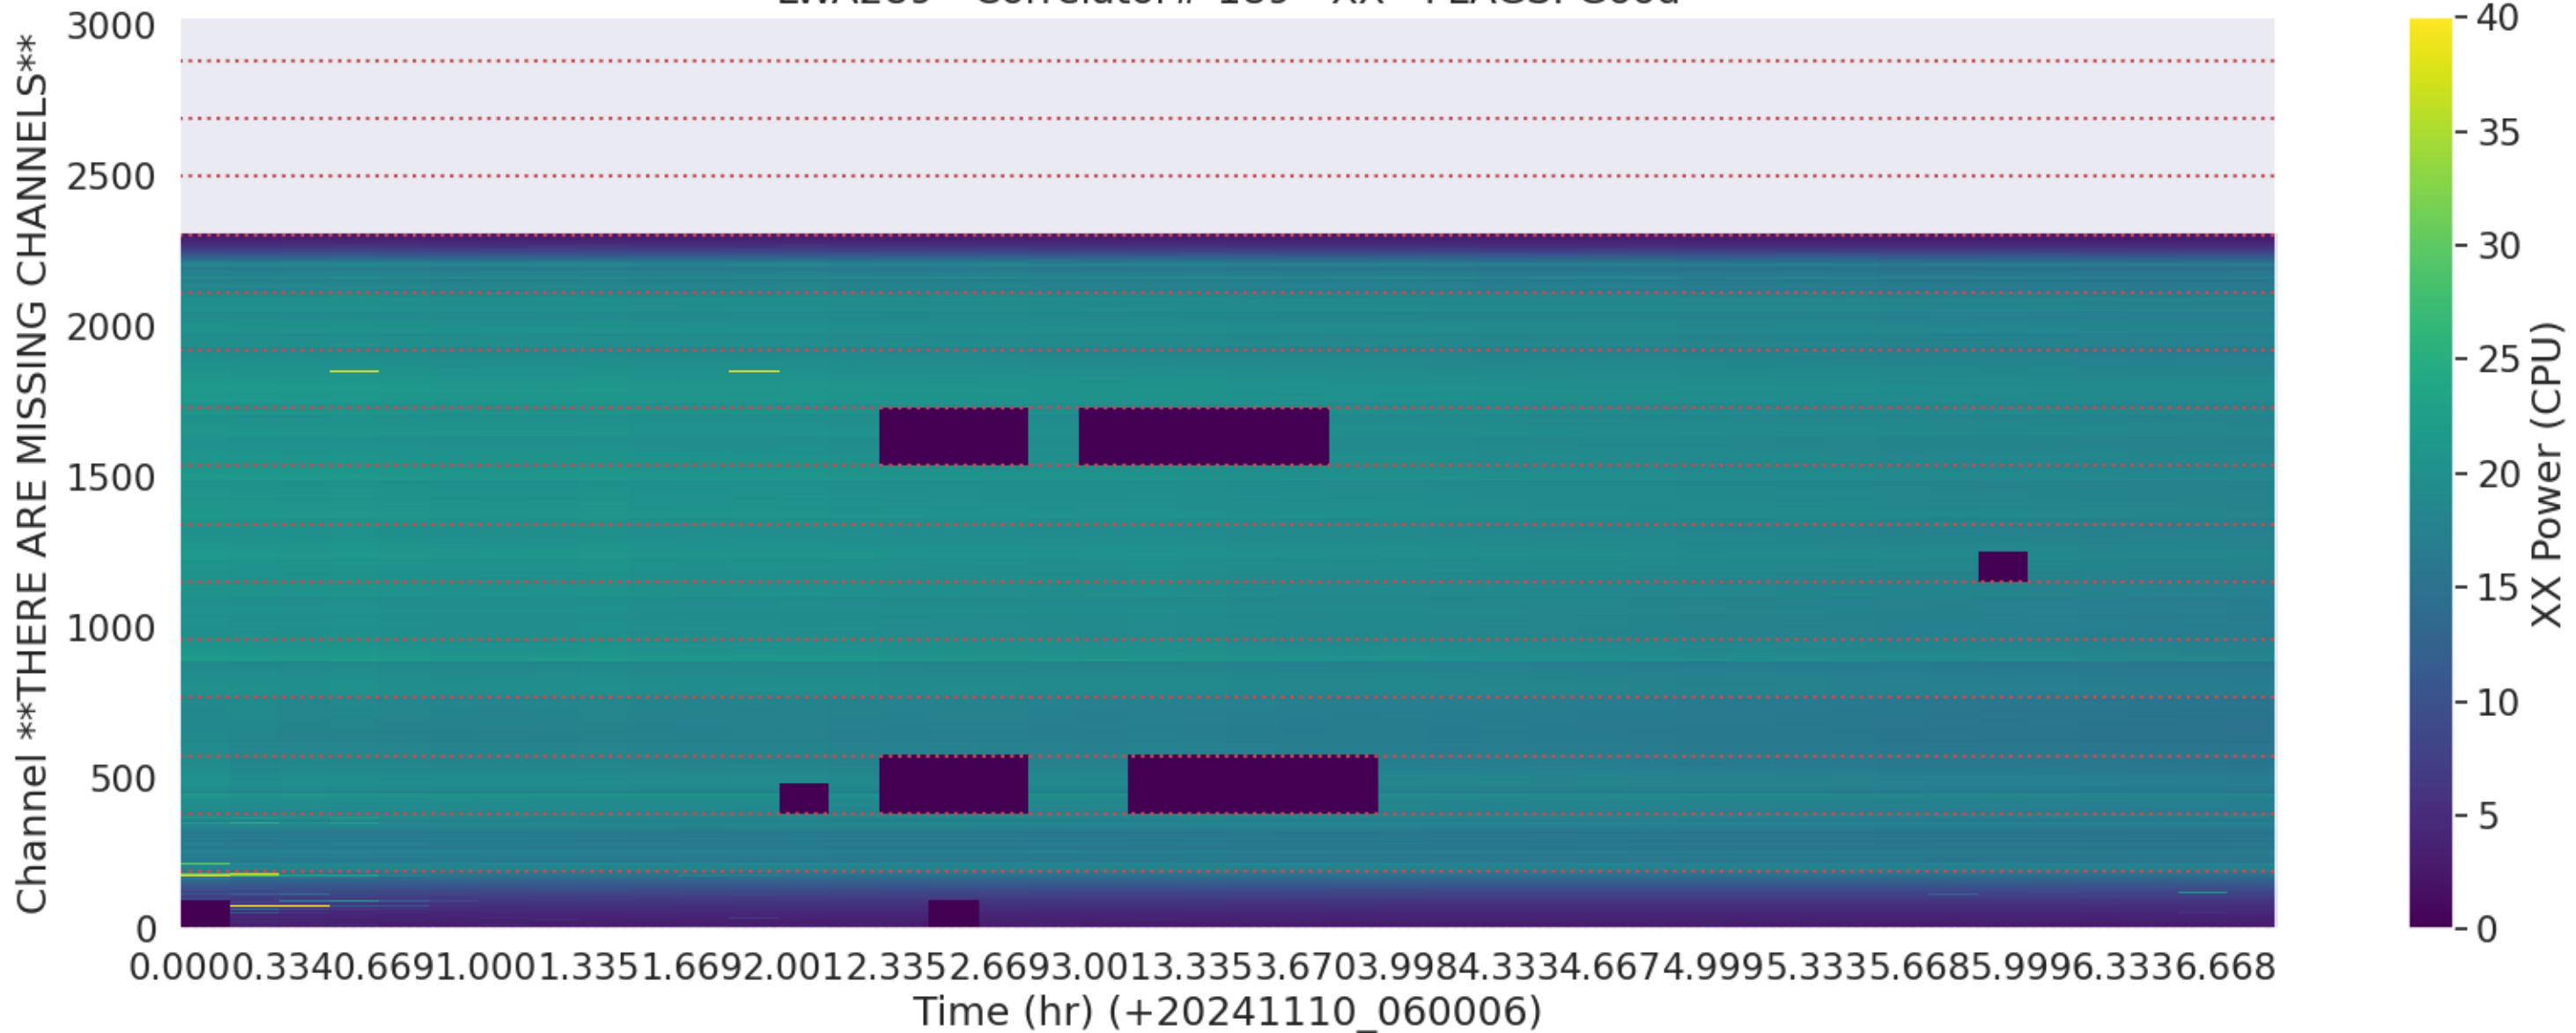

LWA289 - Correlator# 189 - XX - FLAGS: Good