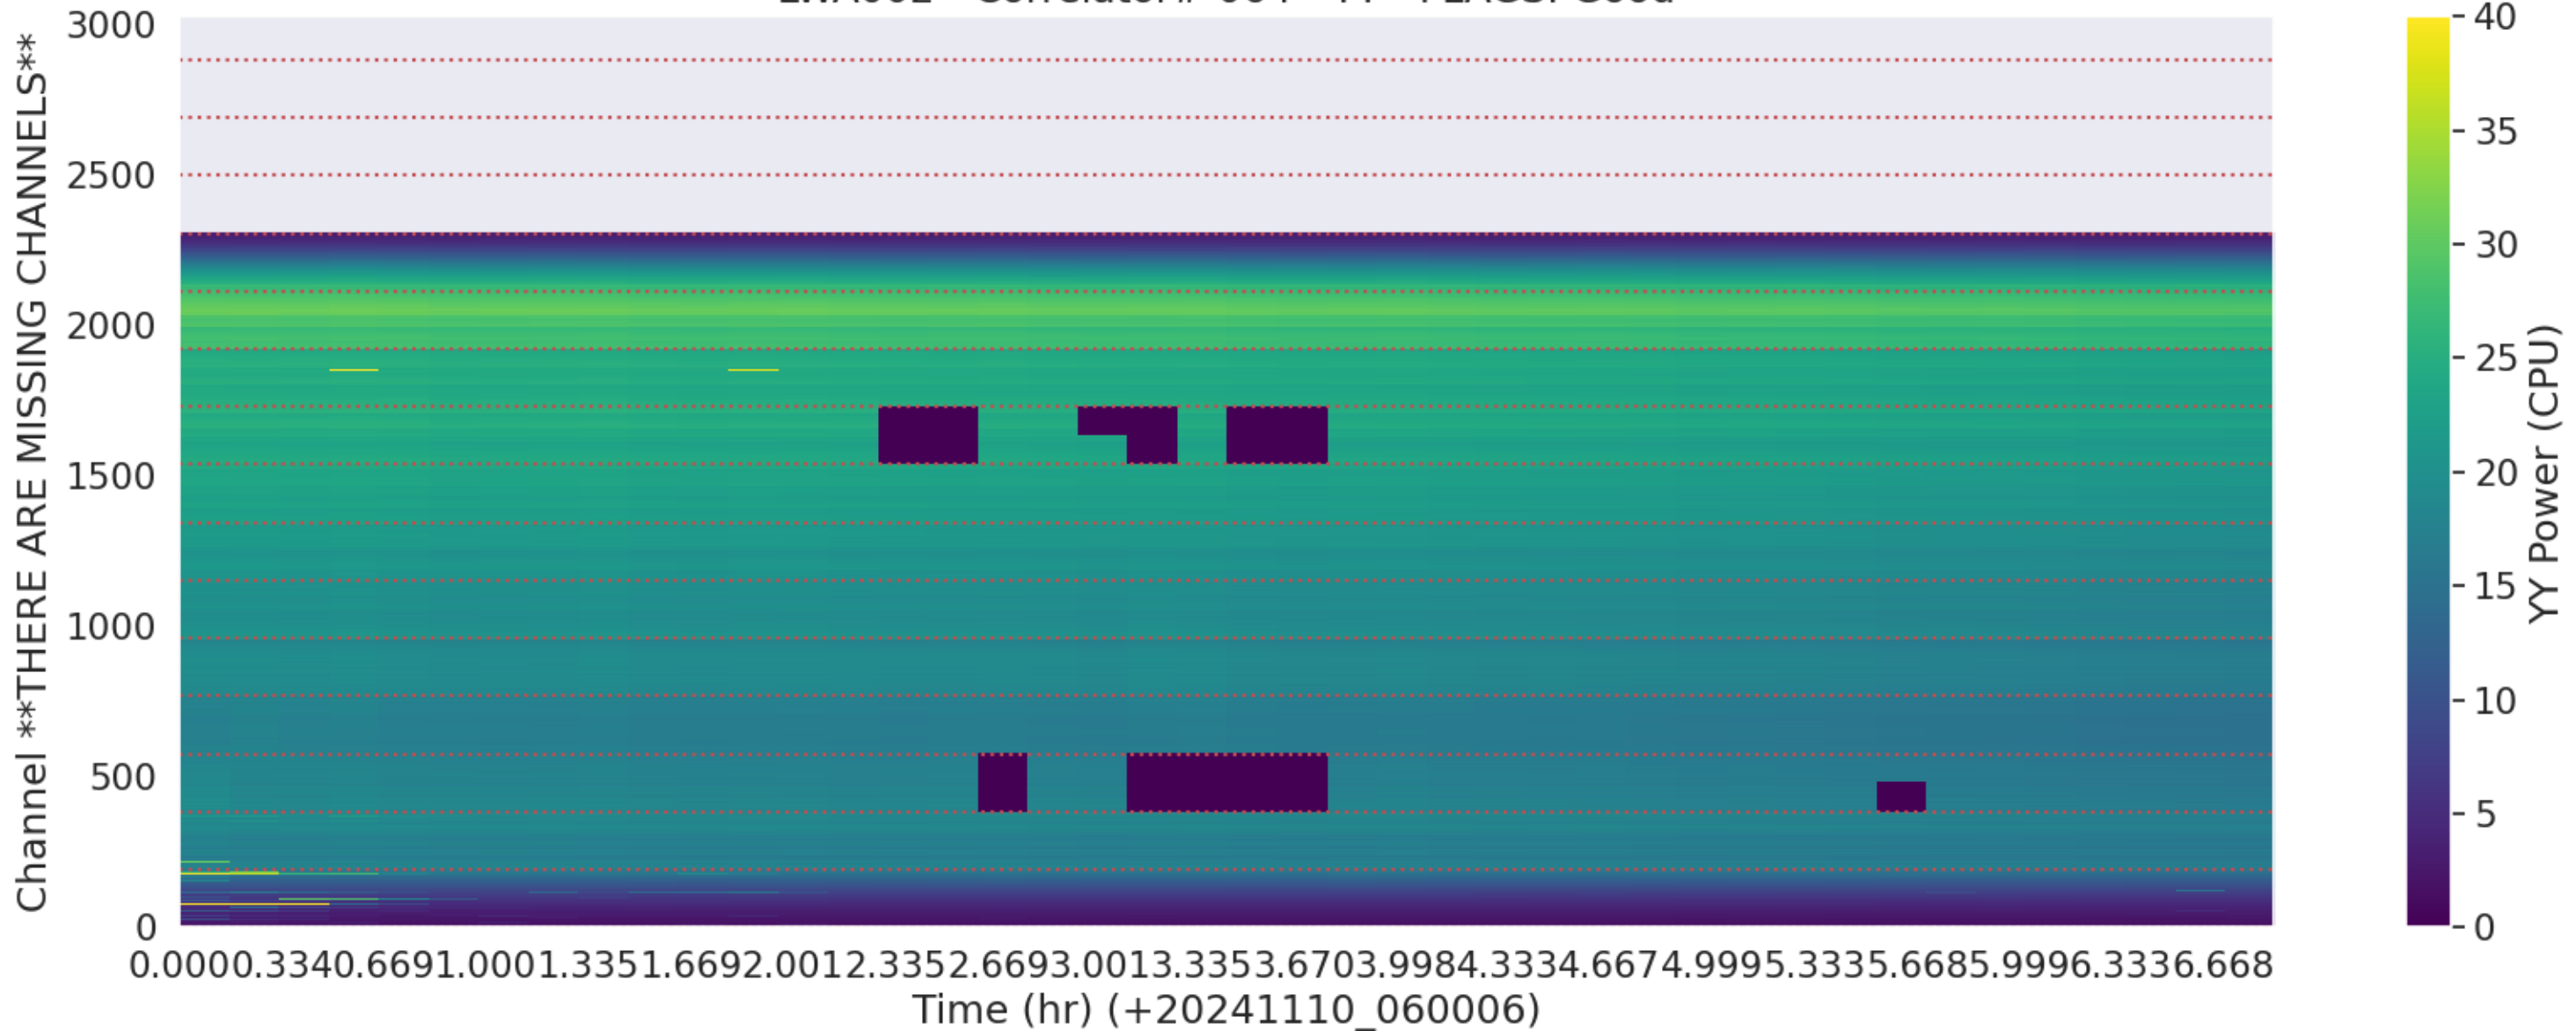

LWA002 - Correlator# 064 - YY - FLAGS: Good