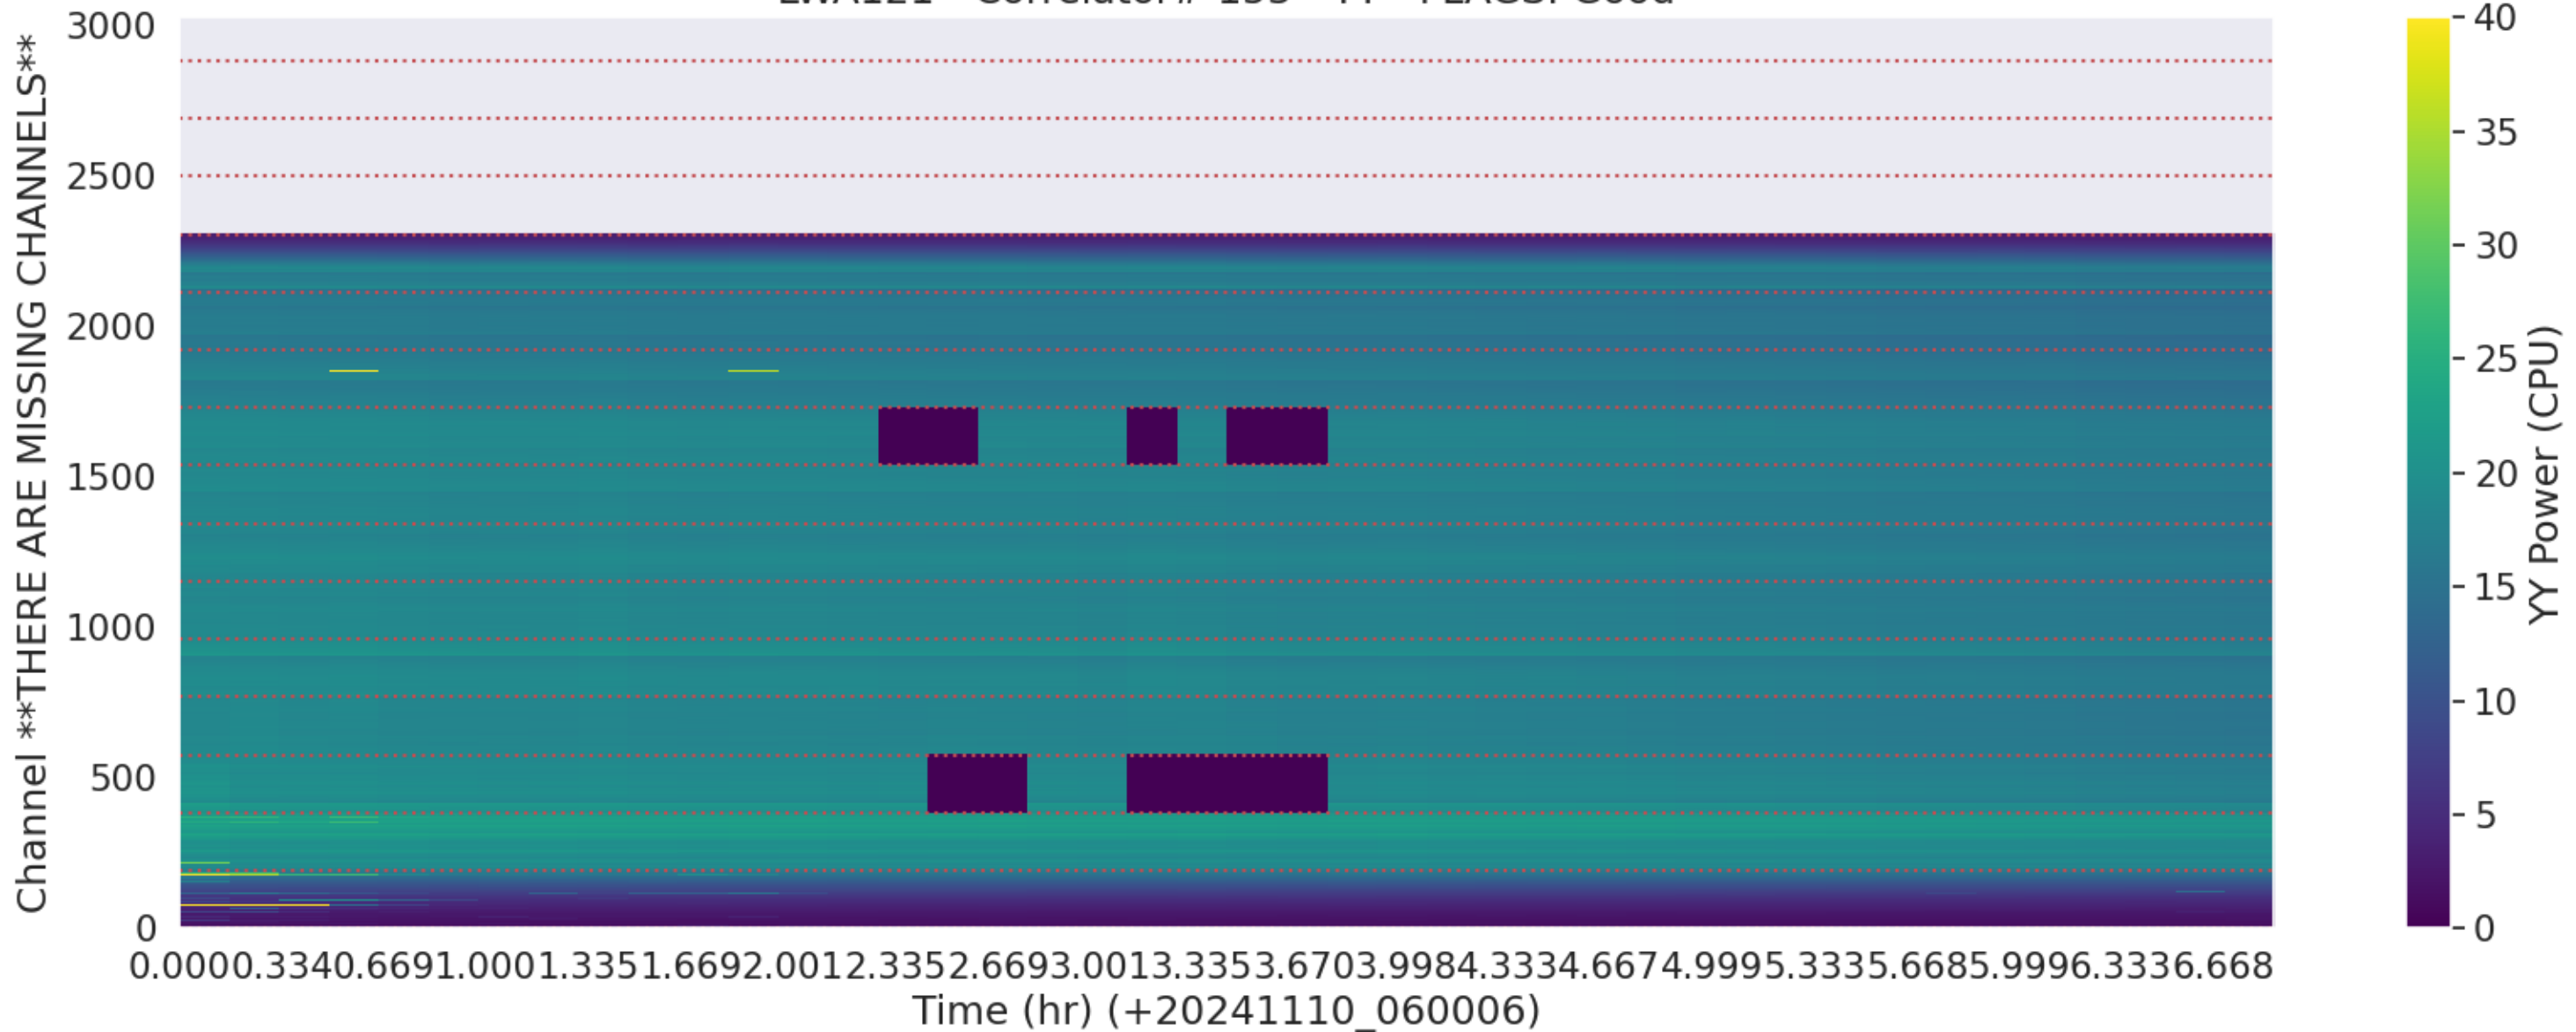

LWA121 - Correlator# 153 - YY - FLAGS: Good