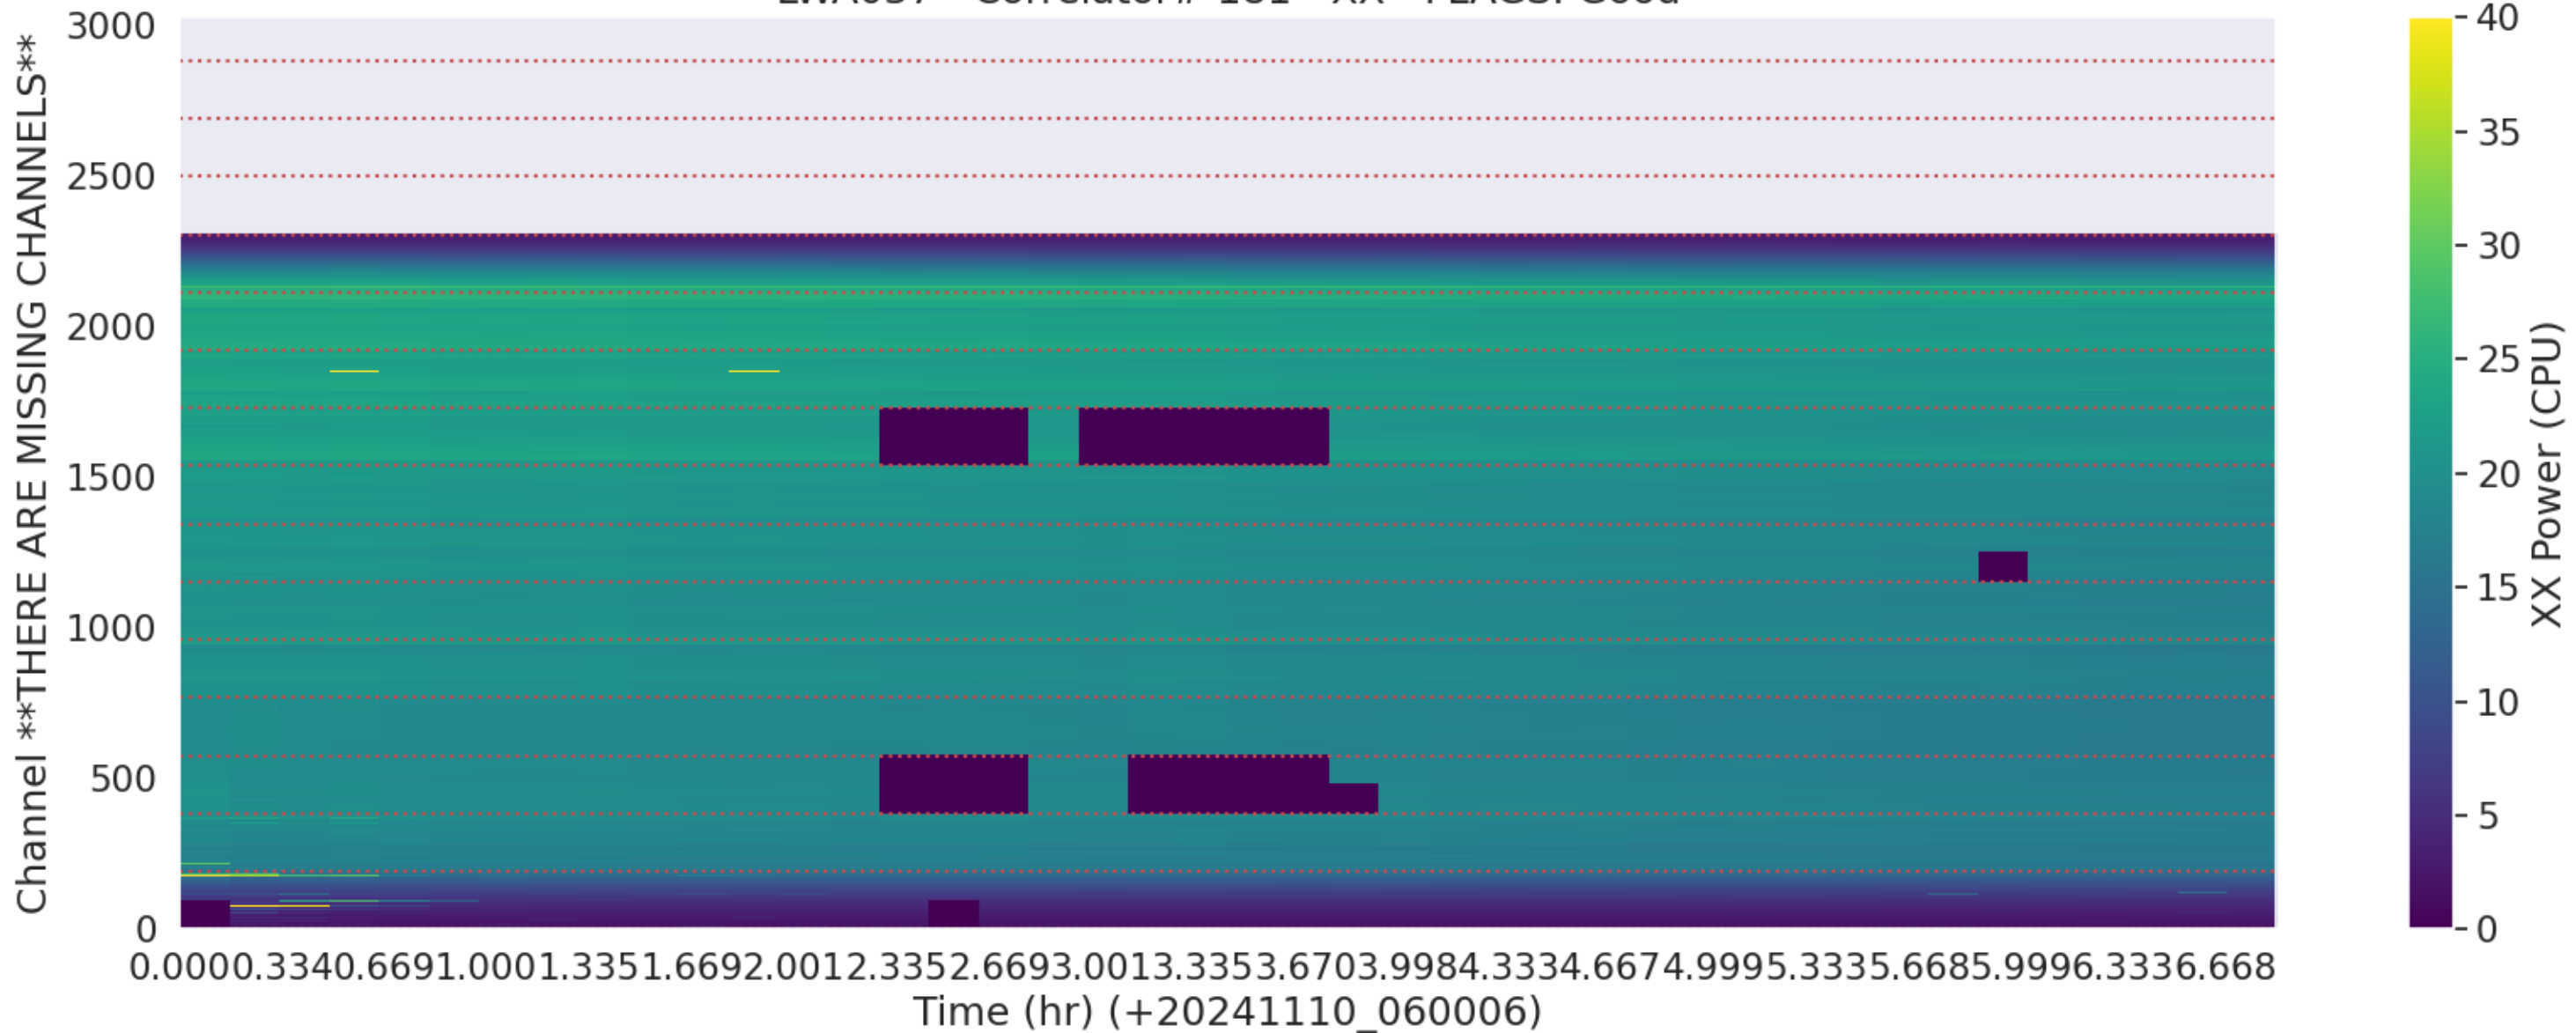

LWA104 - Correlator# 179 - XX - FLAGS: Good

LWA104 - Correlator# 179 - YY - FLAGS: Good

LWA129 - Correlator# 180 - XX - FLAGS: Good

LWA129 - Correlator# 180 - YY - FLAGS: Good

LWA037 - Correlator# 181 - XX - FLAGS: Good