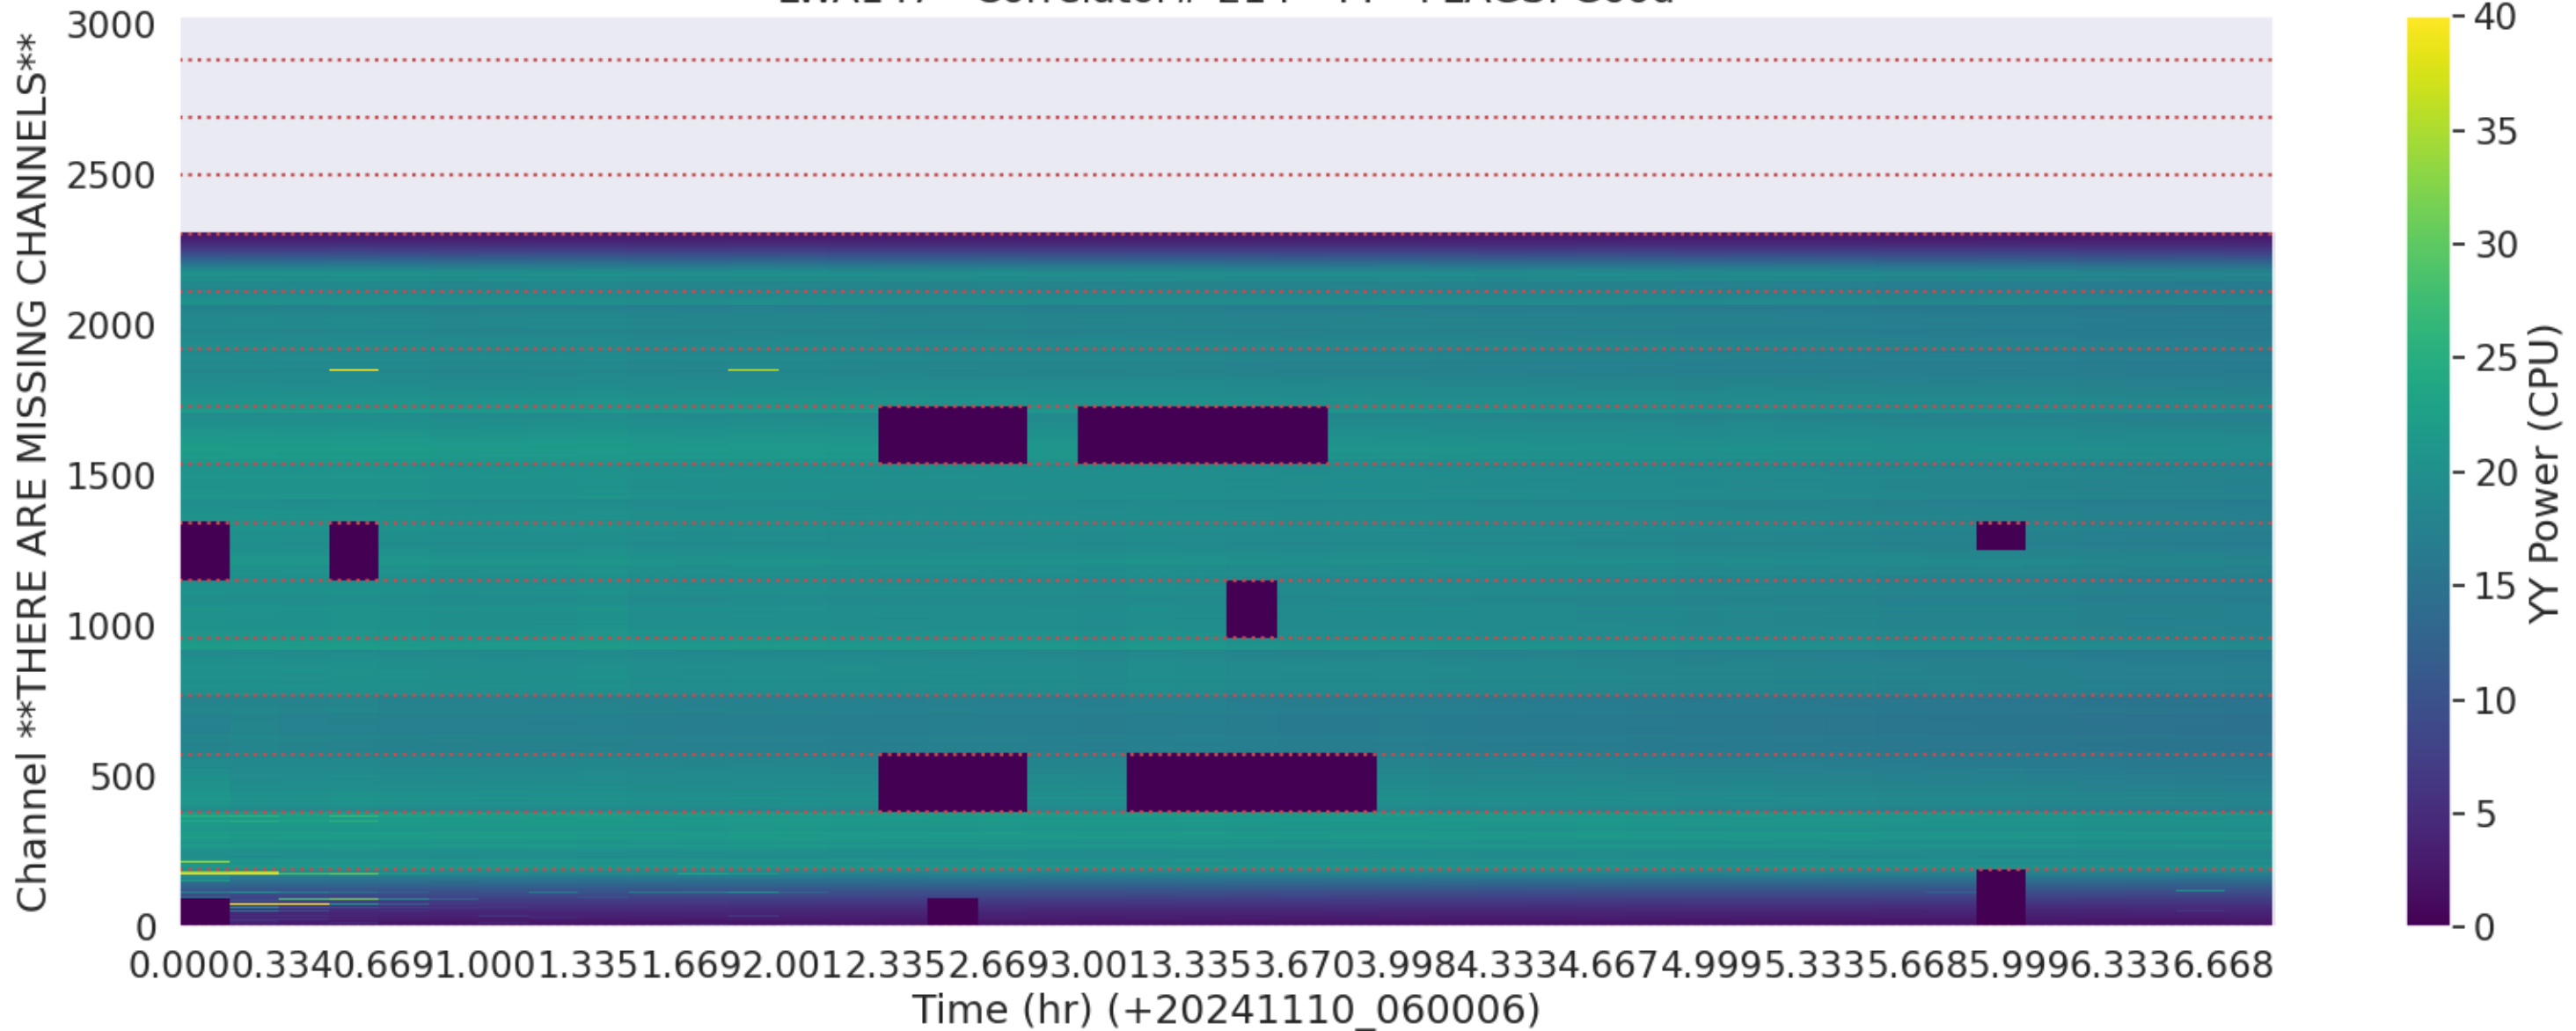

LWA147 - Correlator# 214 - YY - FLAGS: Good