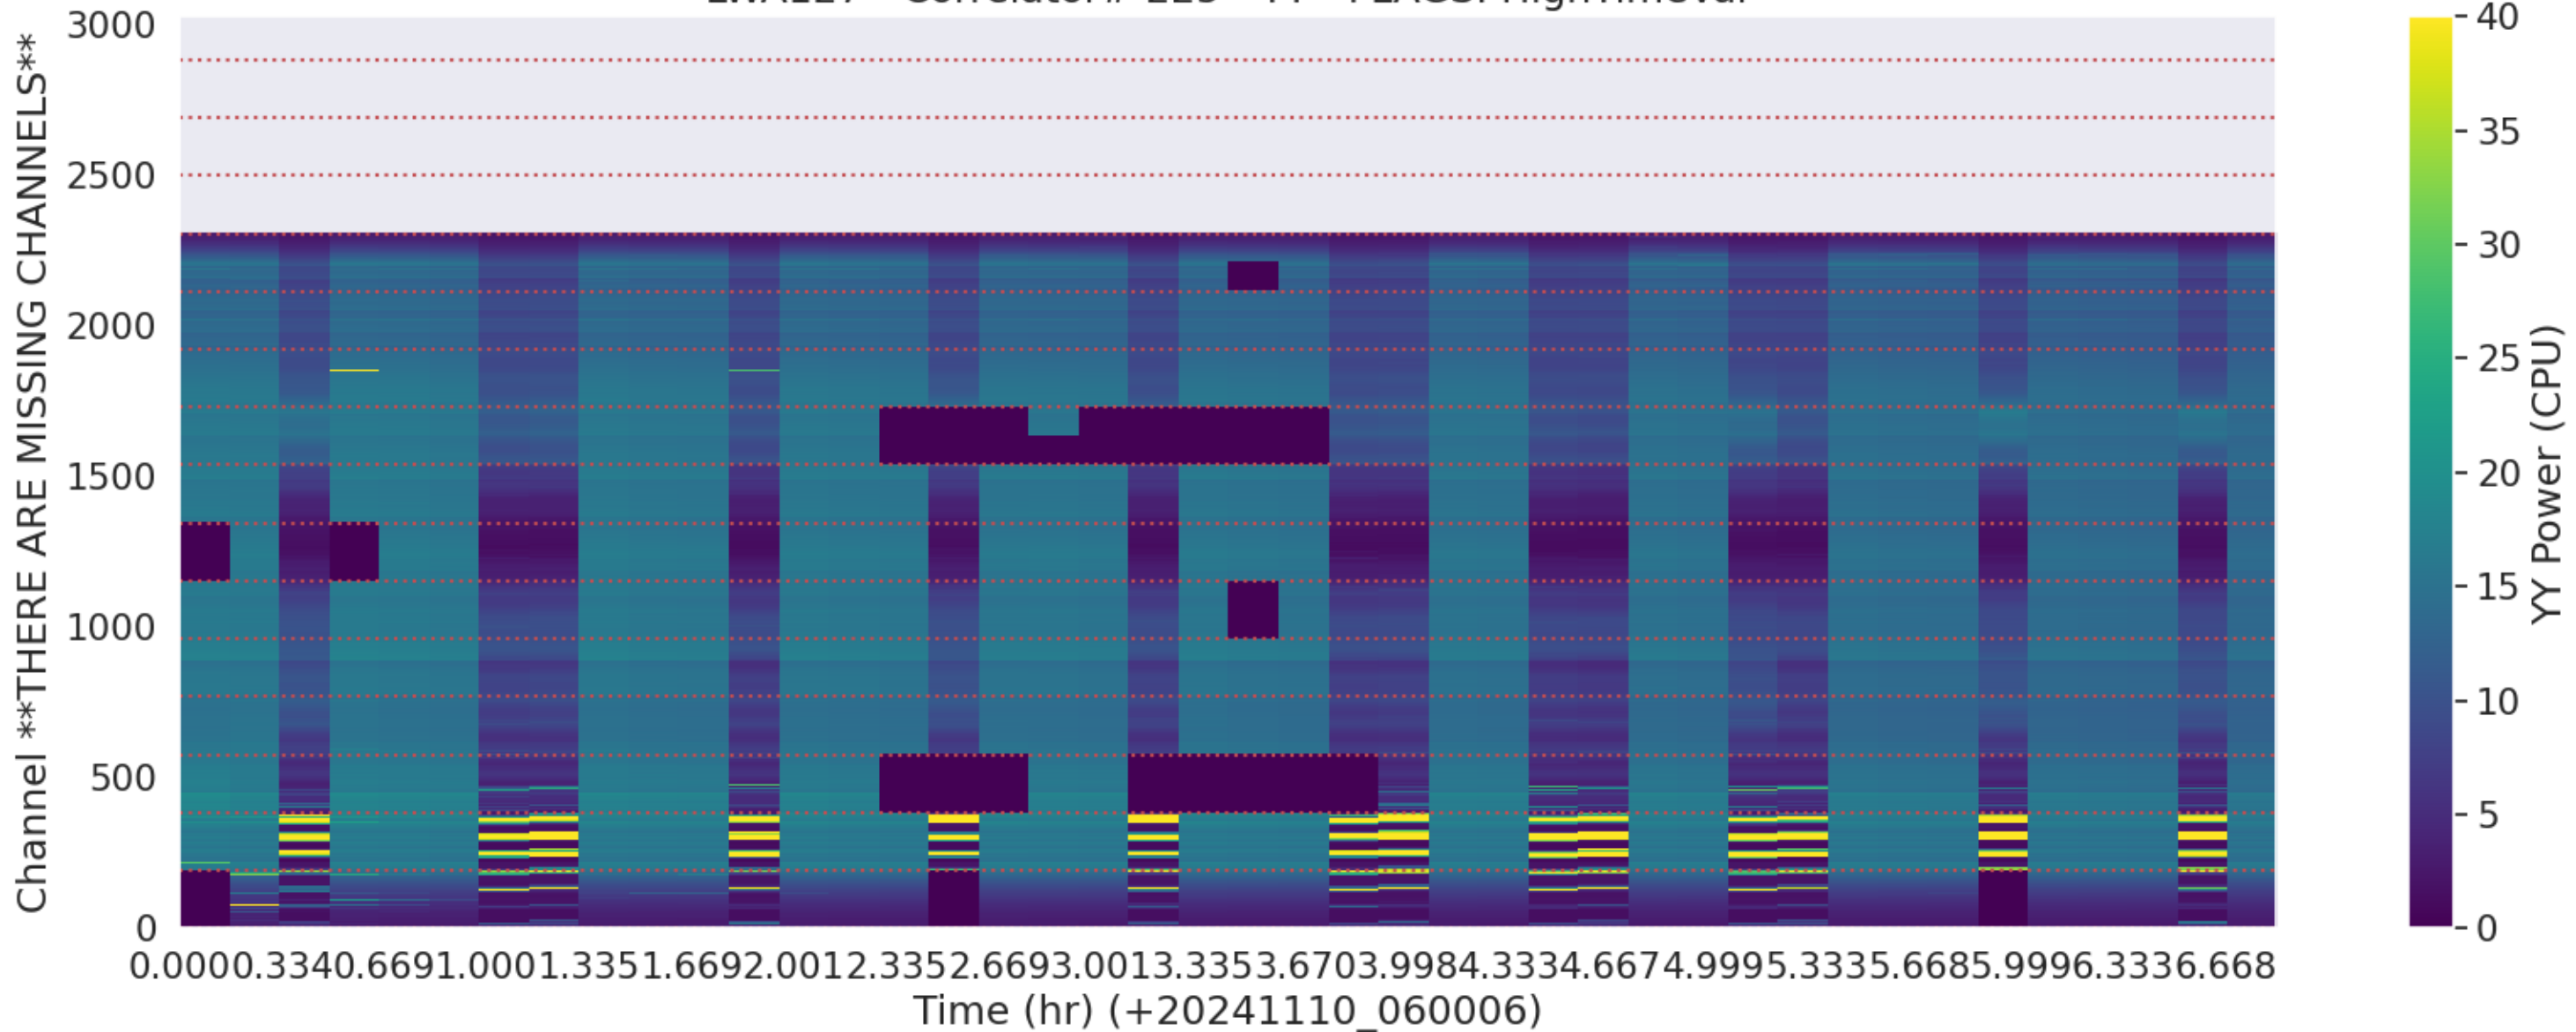

LWA127 - Correlator# 225 - YY - FLAGS: HighTimeVar