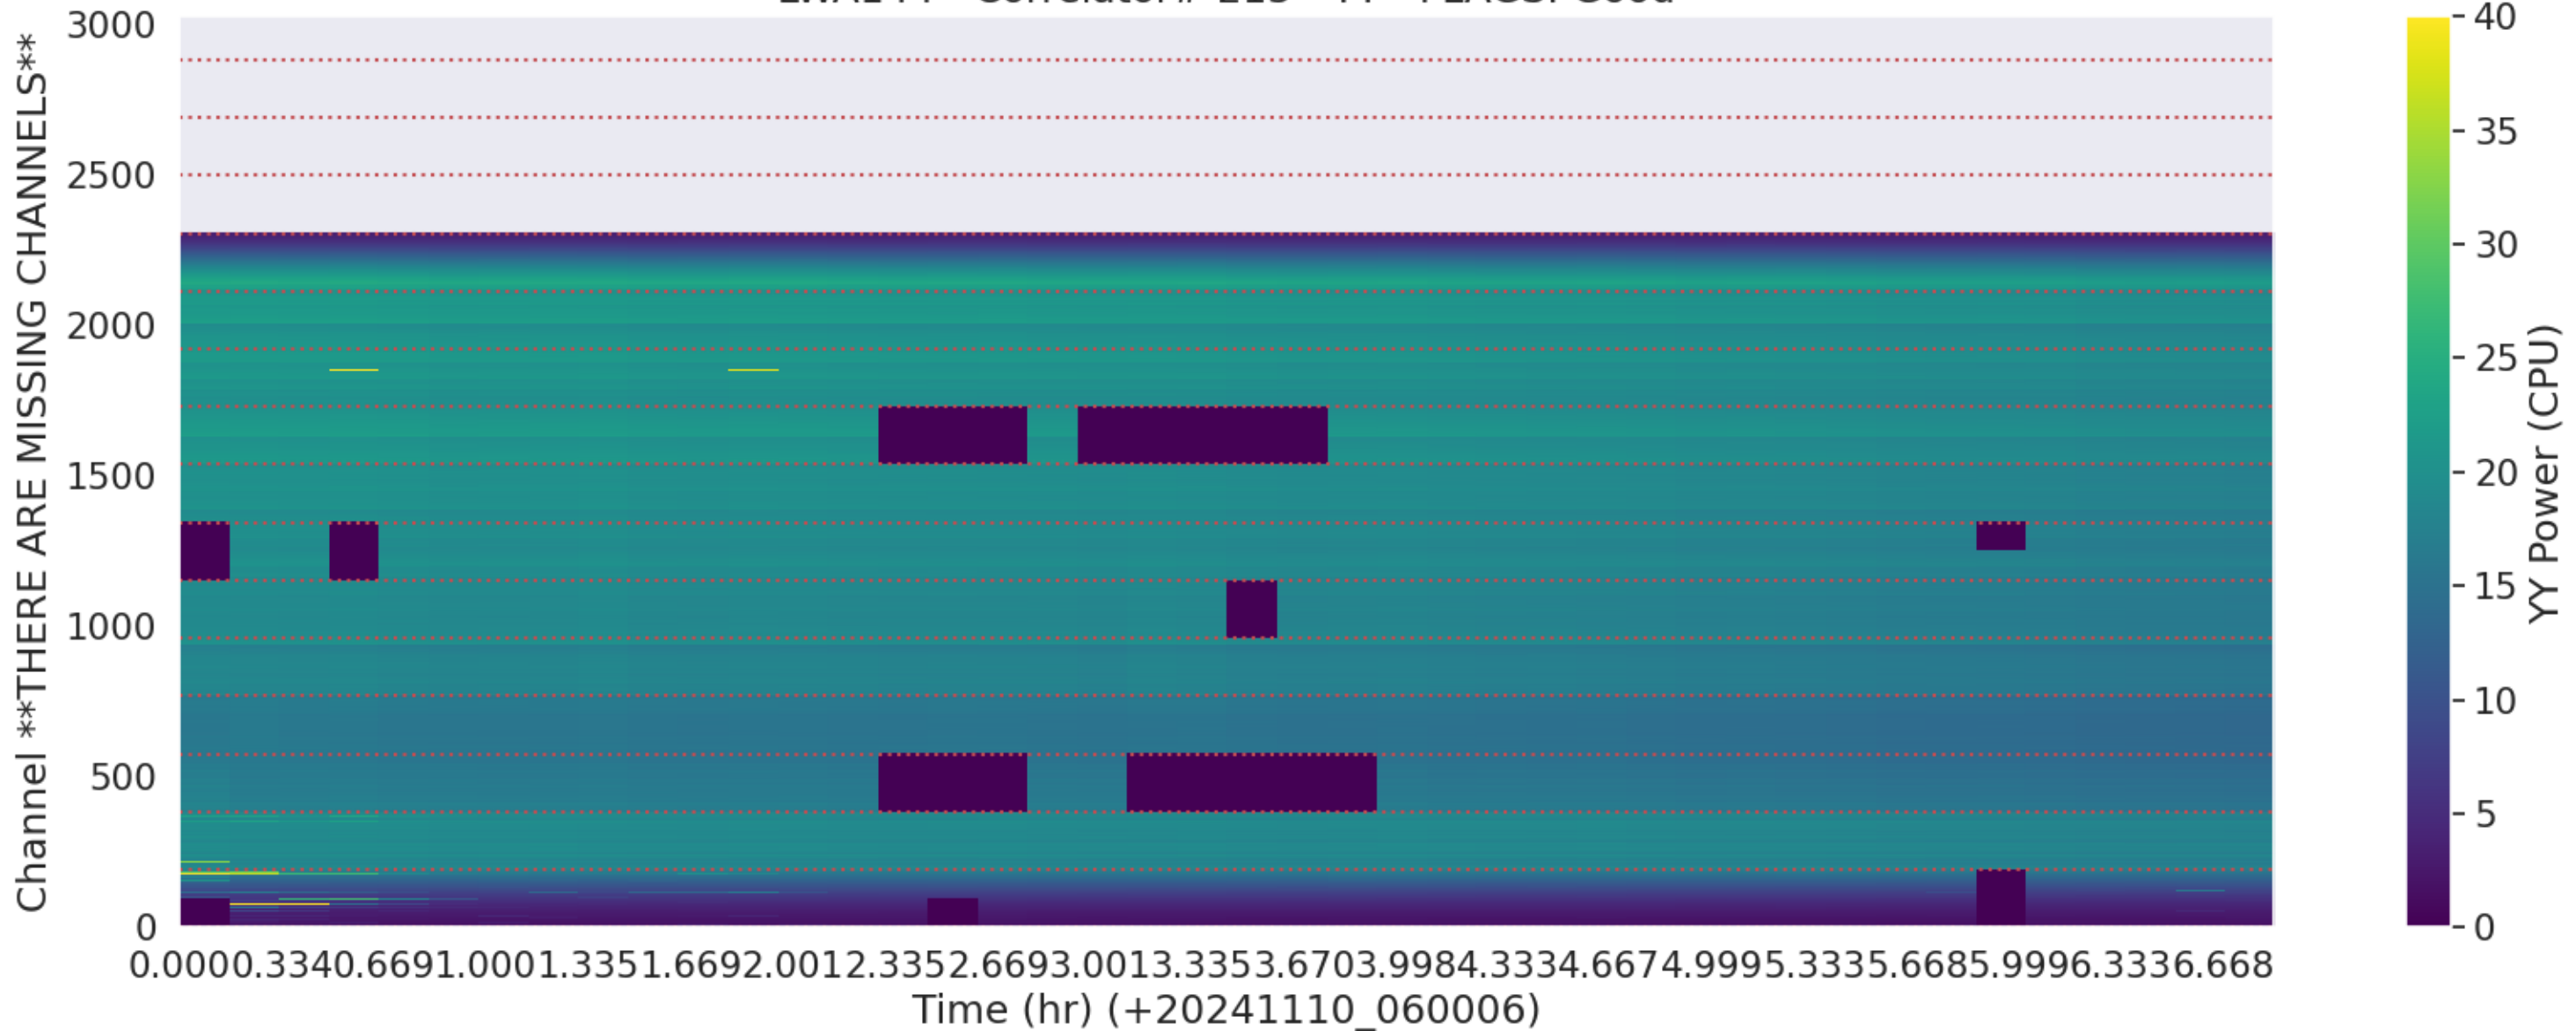

LWA142 - Correlator# 211 - YY - FLAGS: Good

LWA145 - Correlator# 212 - XX - FLAGS: HighTimeVar

LWA145 - Correlator# 212 - YY - FLAGS: Good

LWA144 - Correlator# 213 - XX - FLAGS: Good

LWA144 - Correlator# 213 - YY - FLAGS: Good