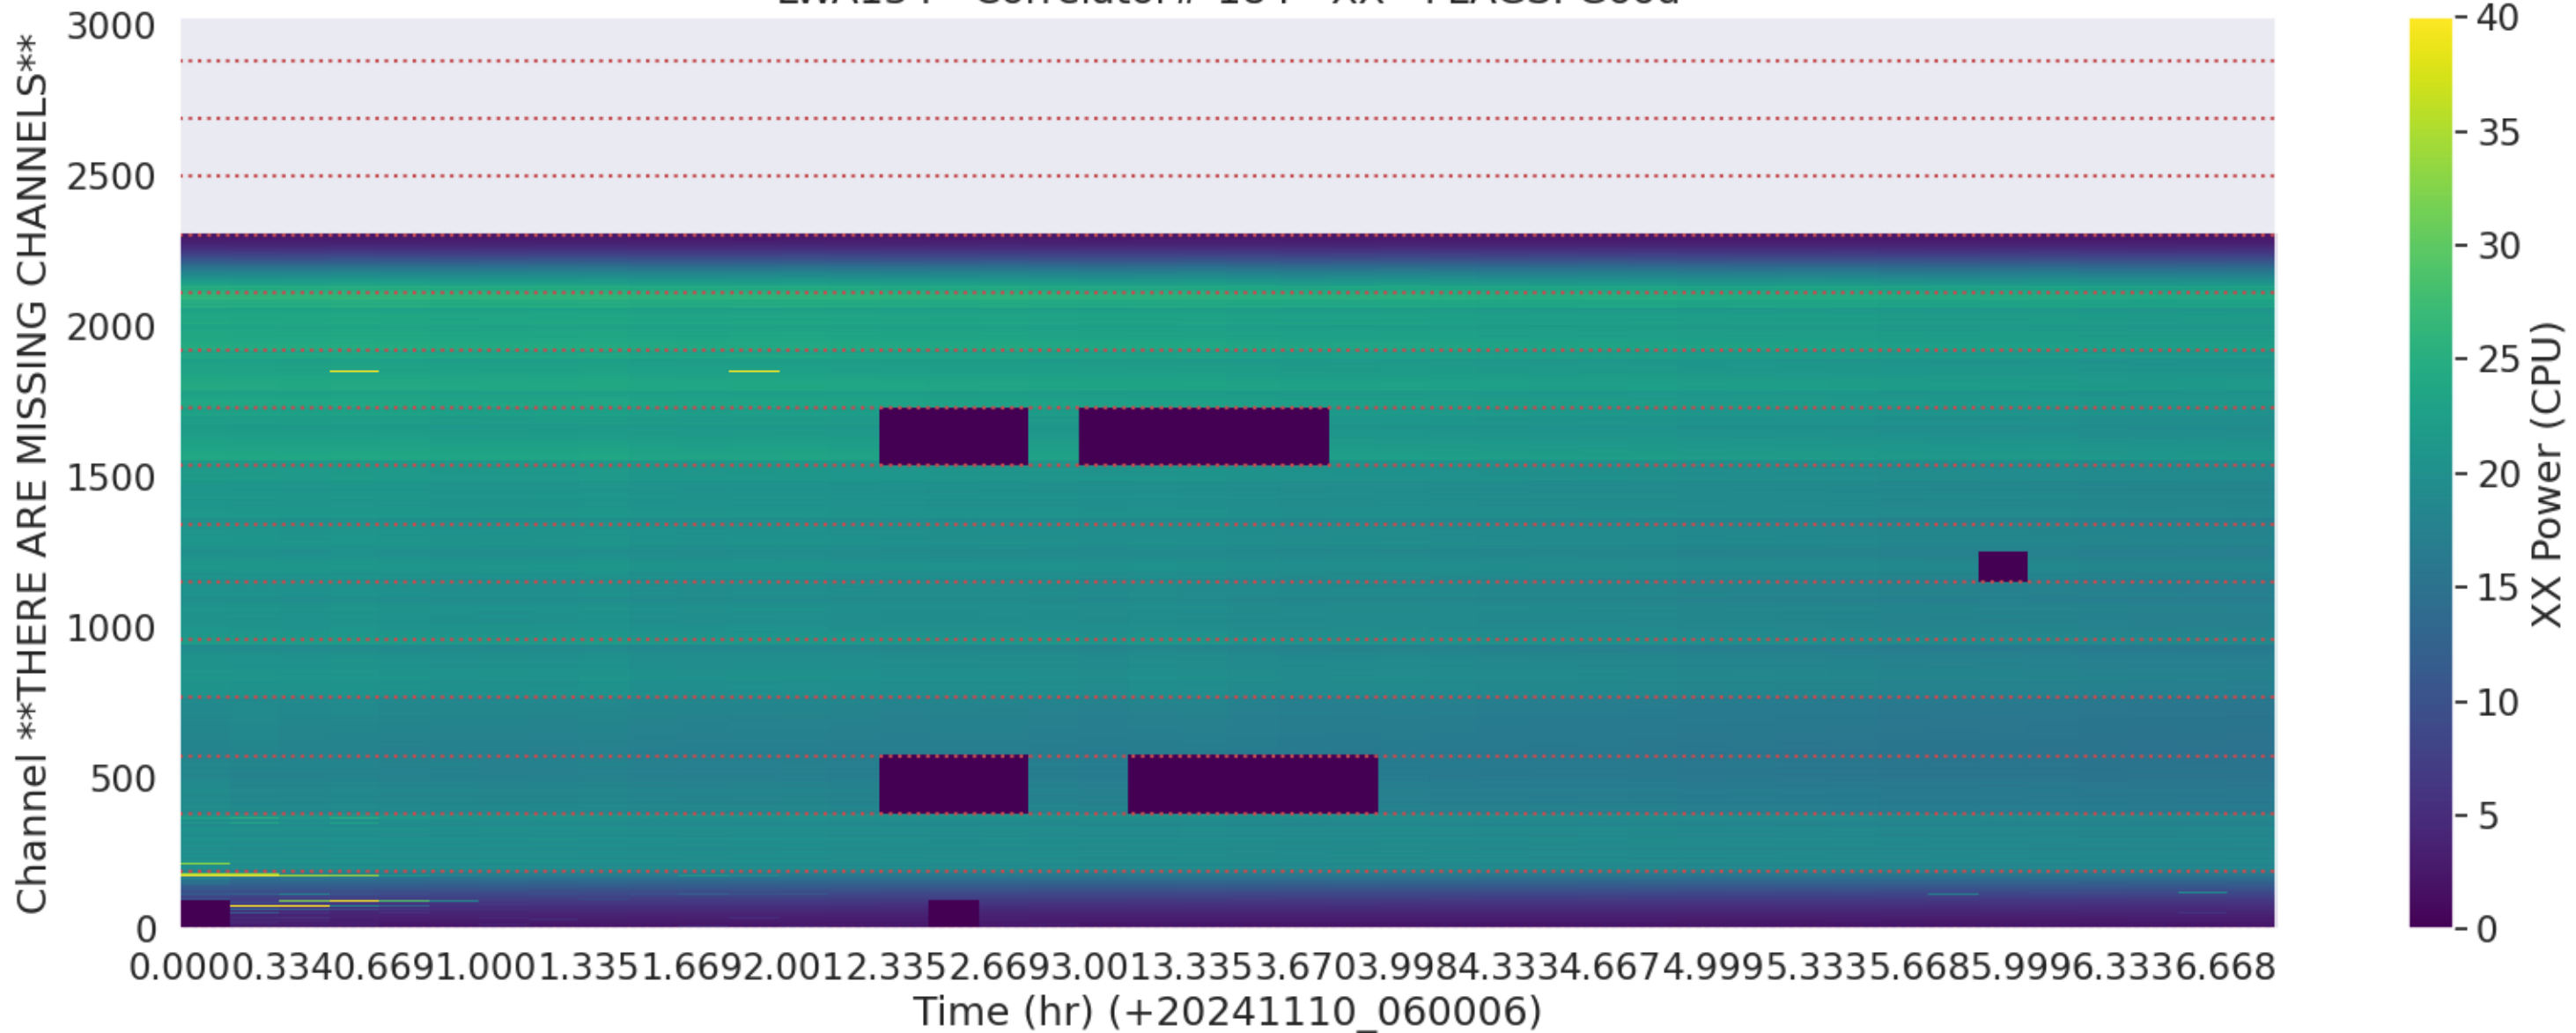

LWA134 - Correlator# 184 - XX - FLAGS: Good