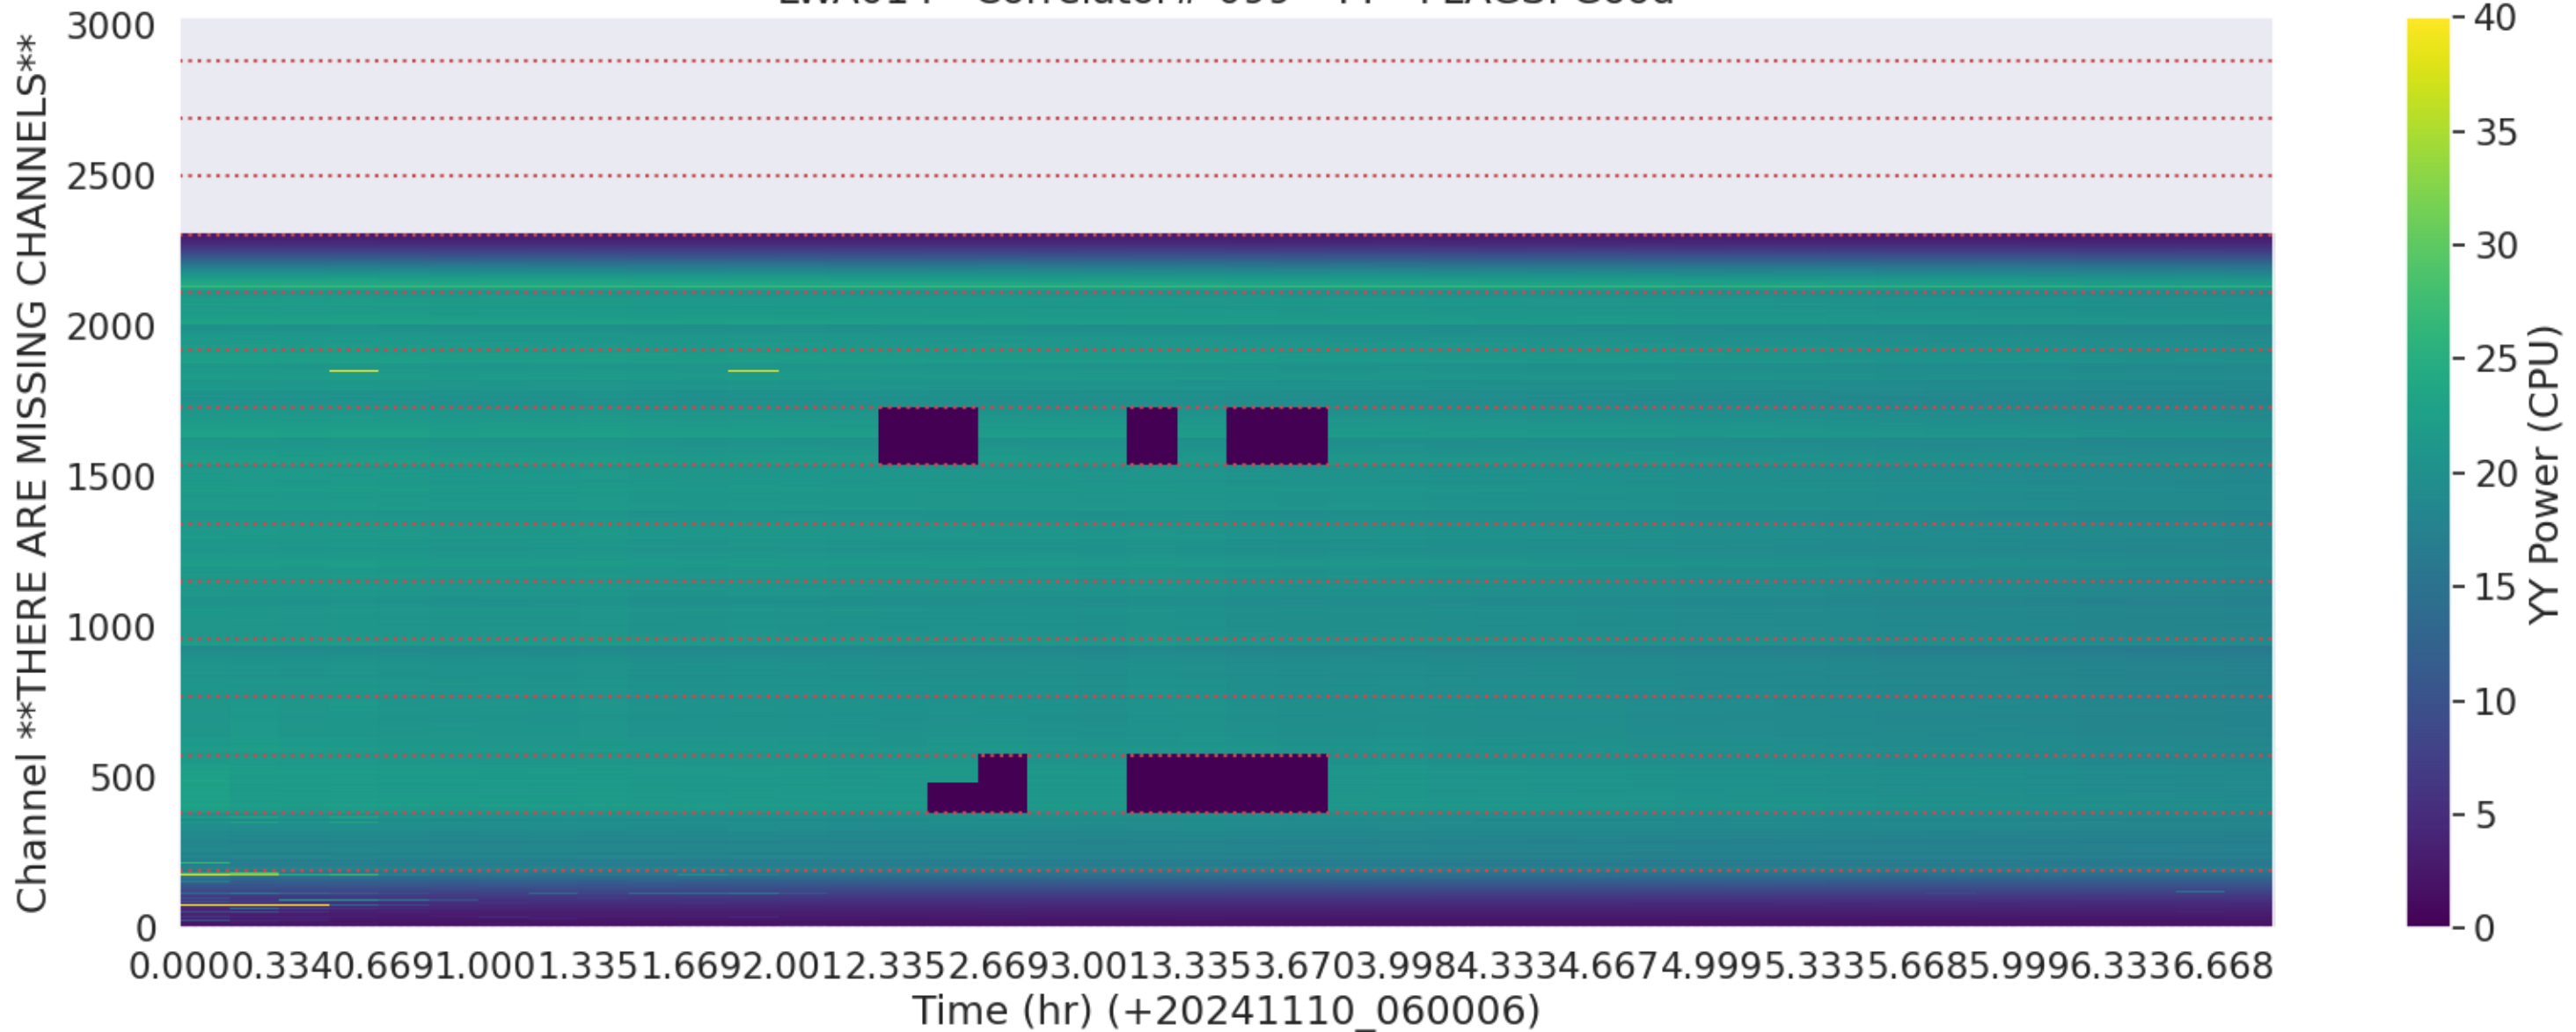

LWA014 - Correlator# 099 - YY - FLAGS: Good