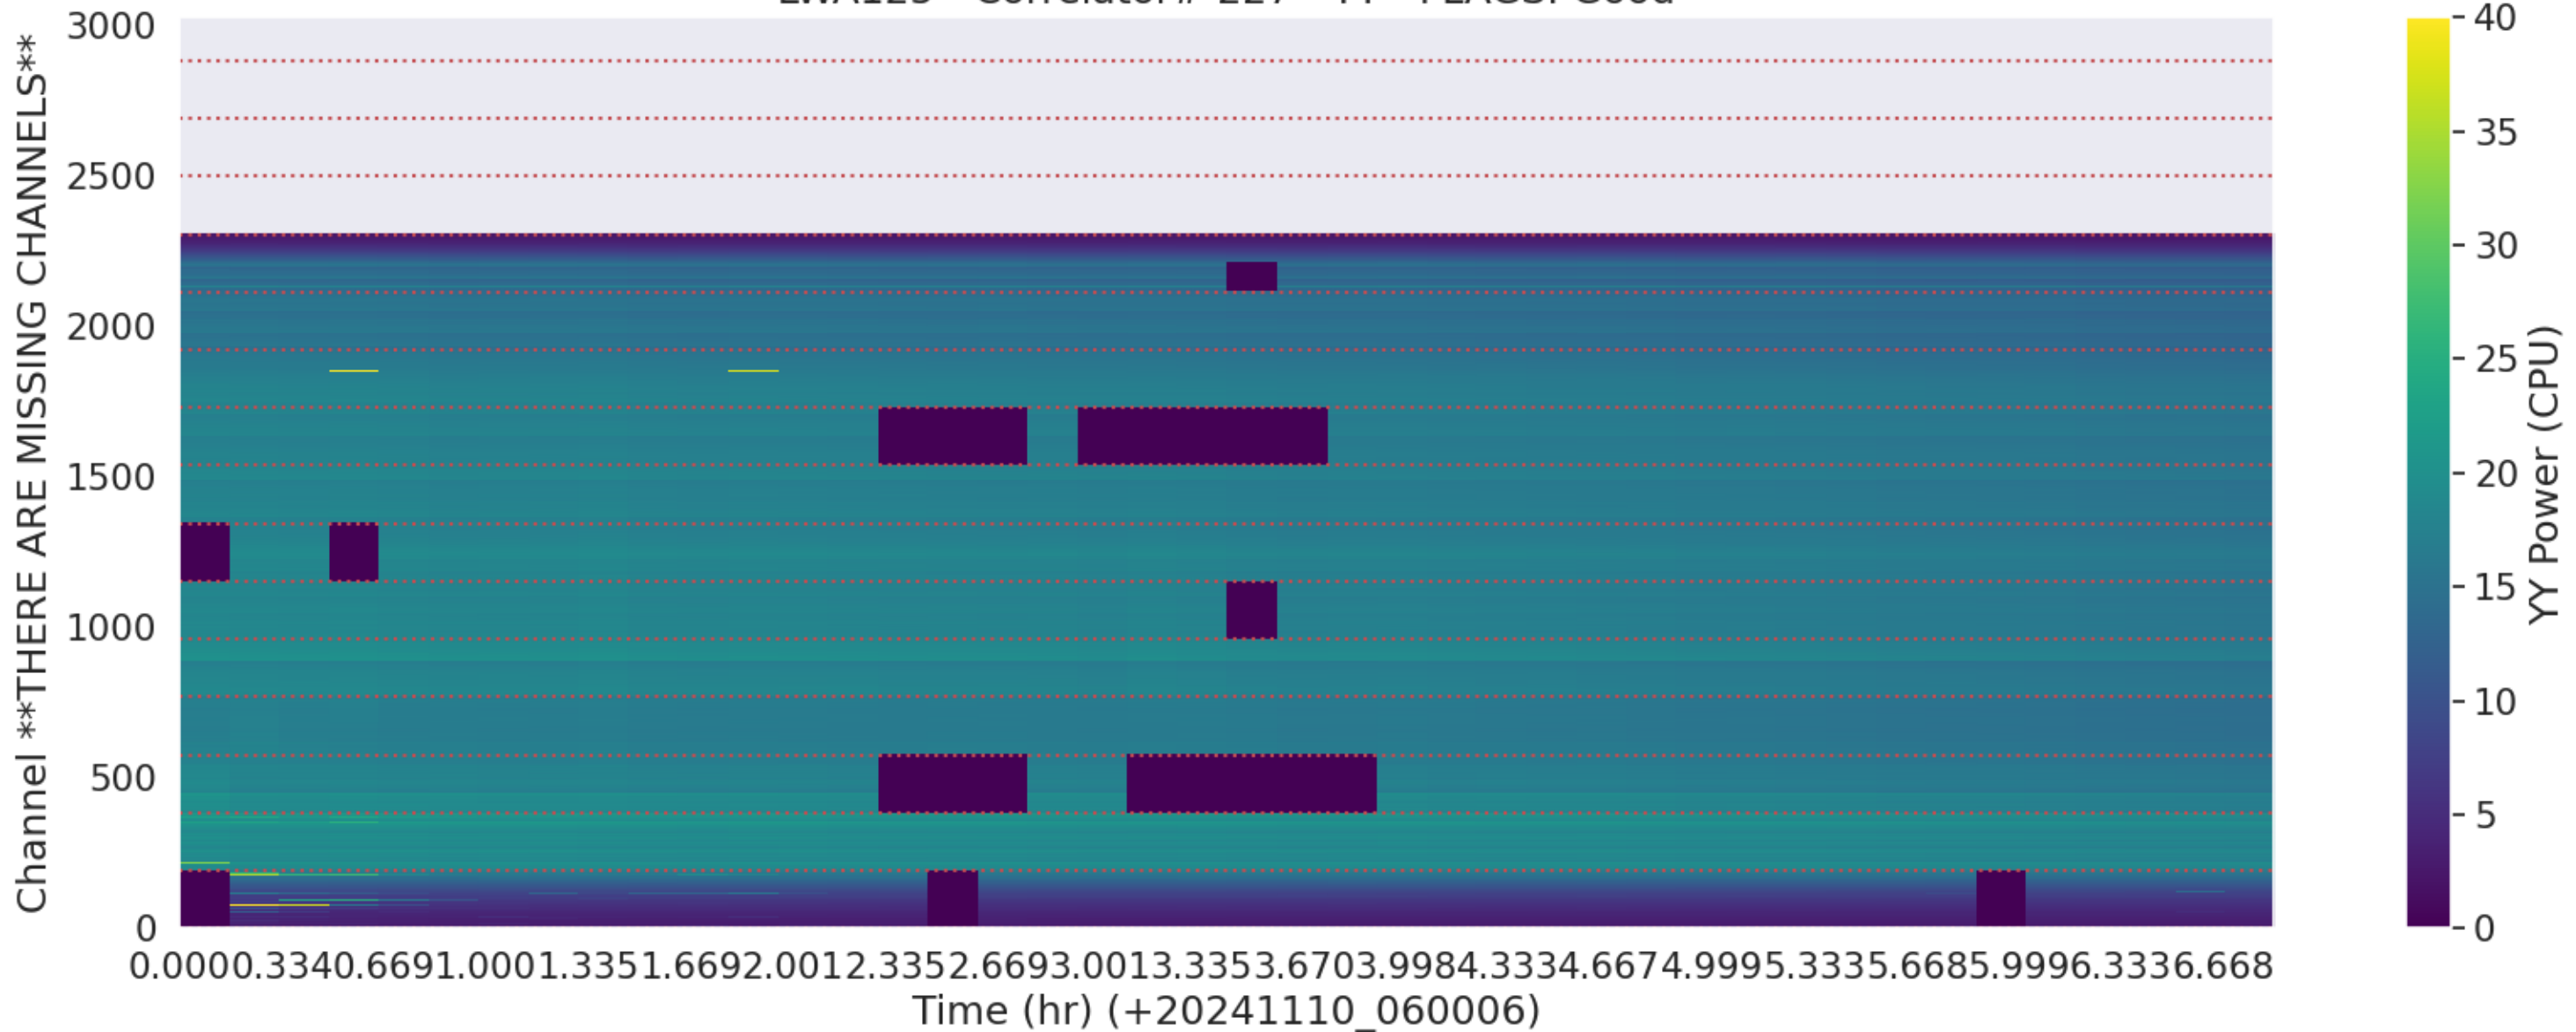

LWA125 - Correlator# 227 - YY - FLAGS: Good