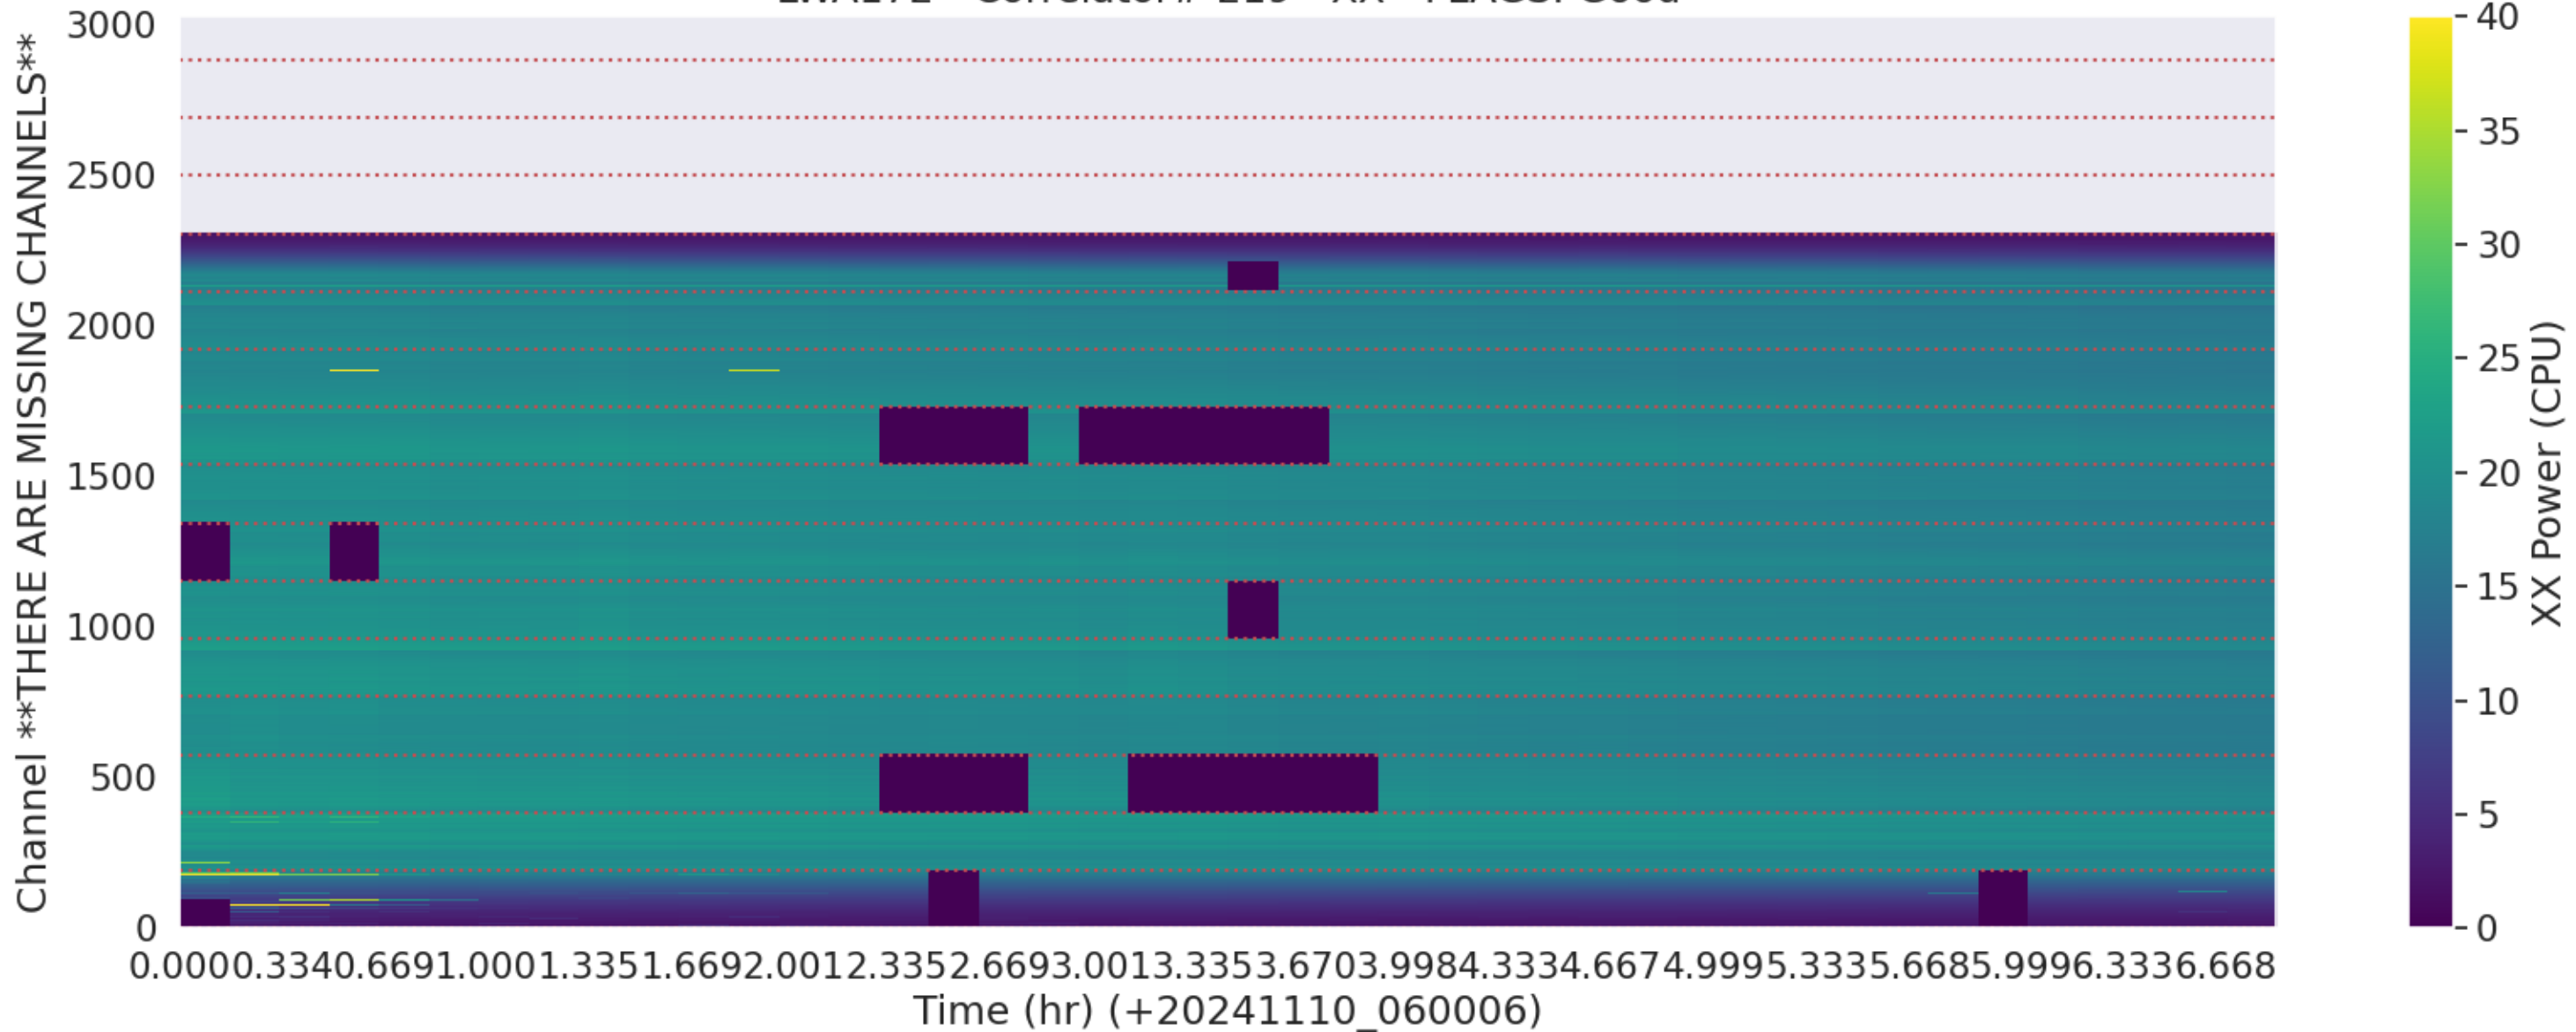

LWA172 - Correlator# 219 - XX - FLAGS: Good