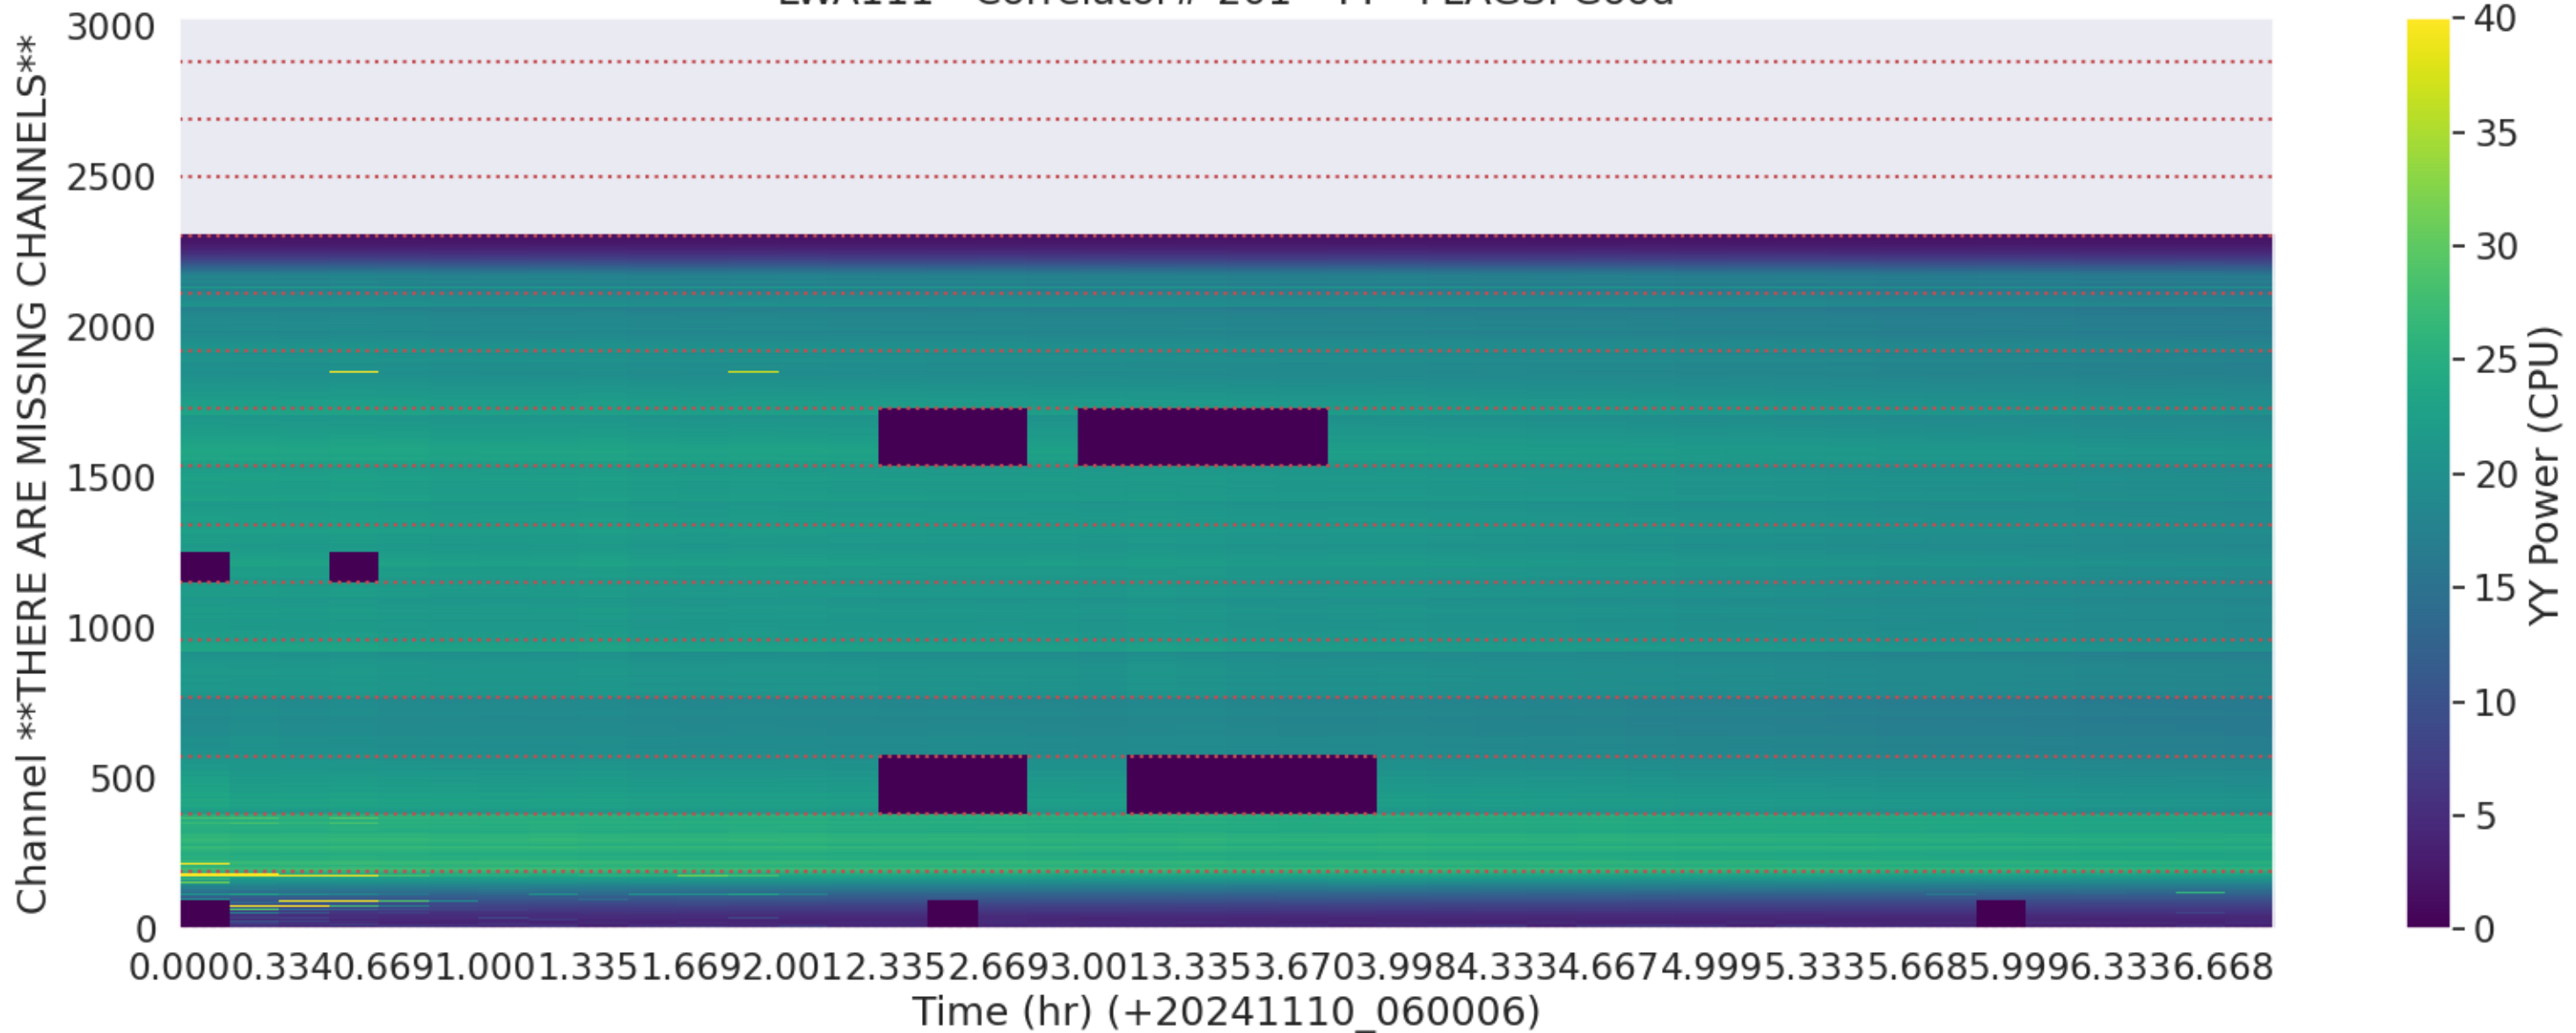

LWA111 - Correlator# 201 - YY - FLAGS: Good