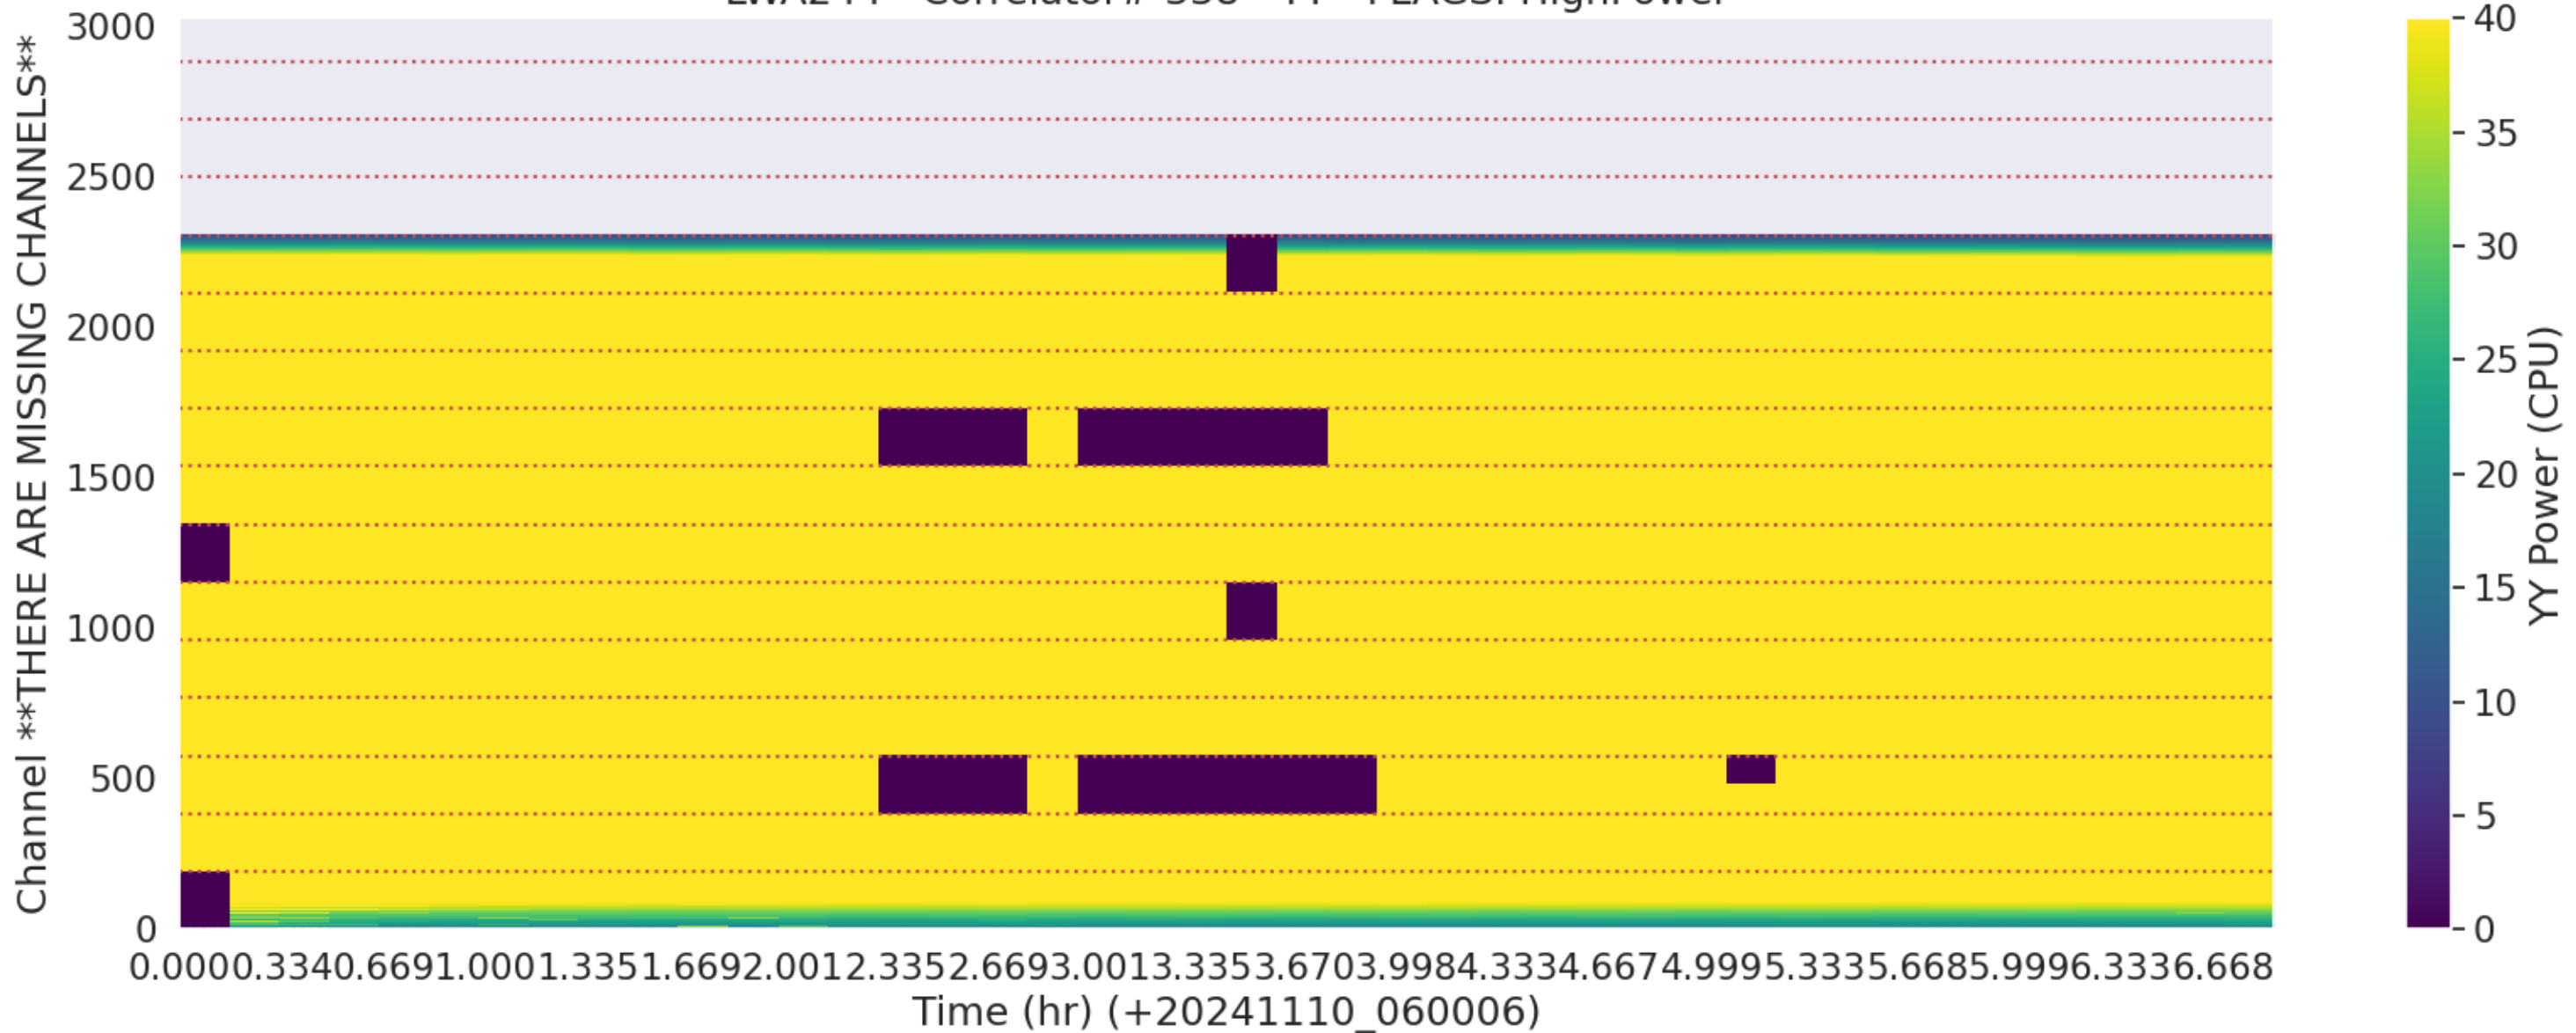

LWA244 - Correlator# 338 - YY - FLAGS: HighPower