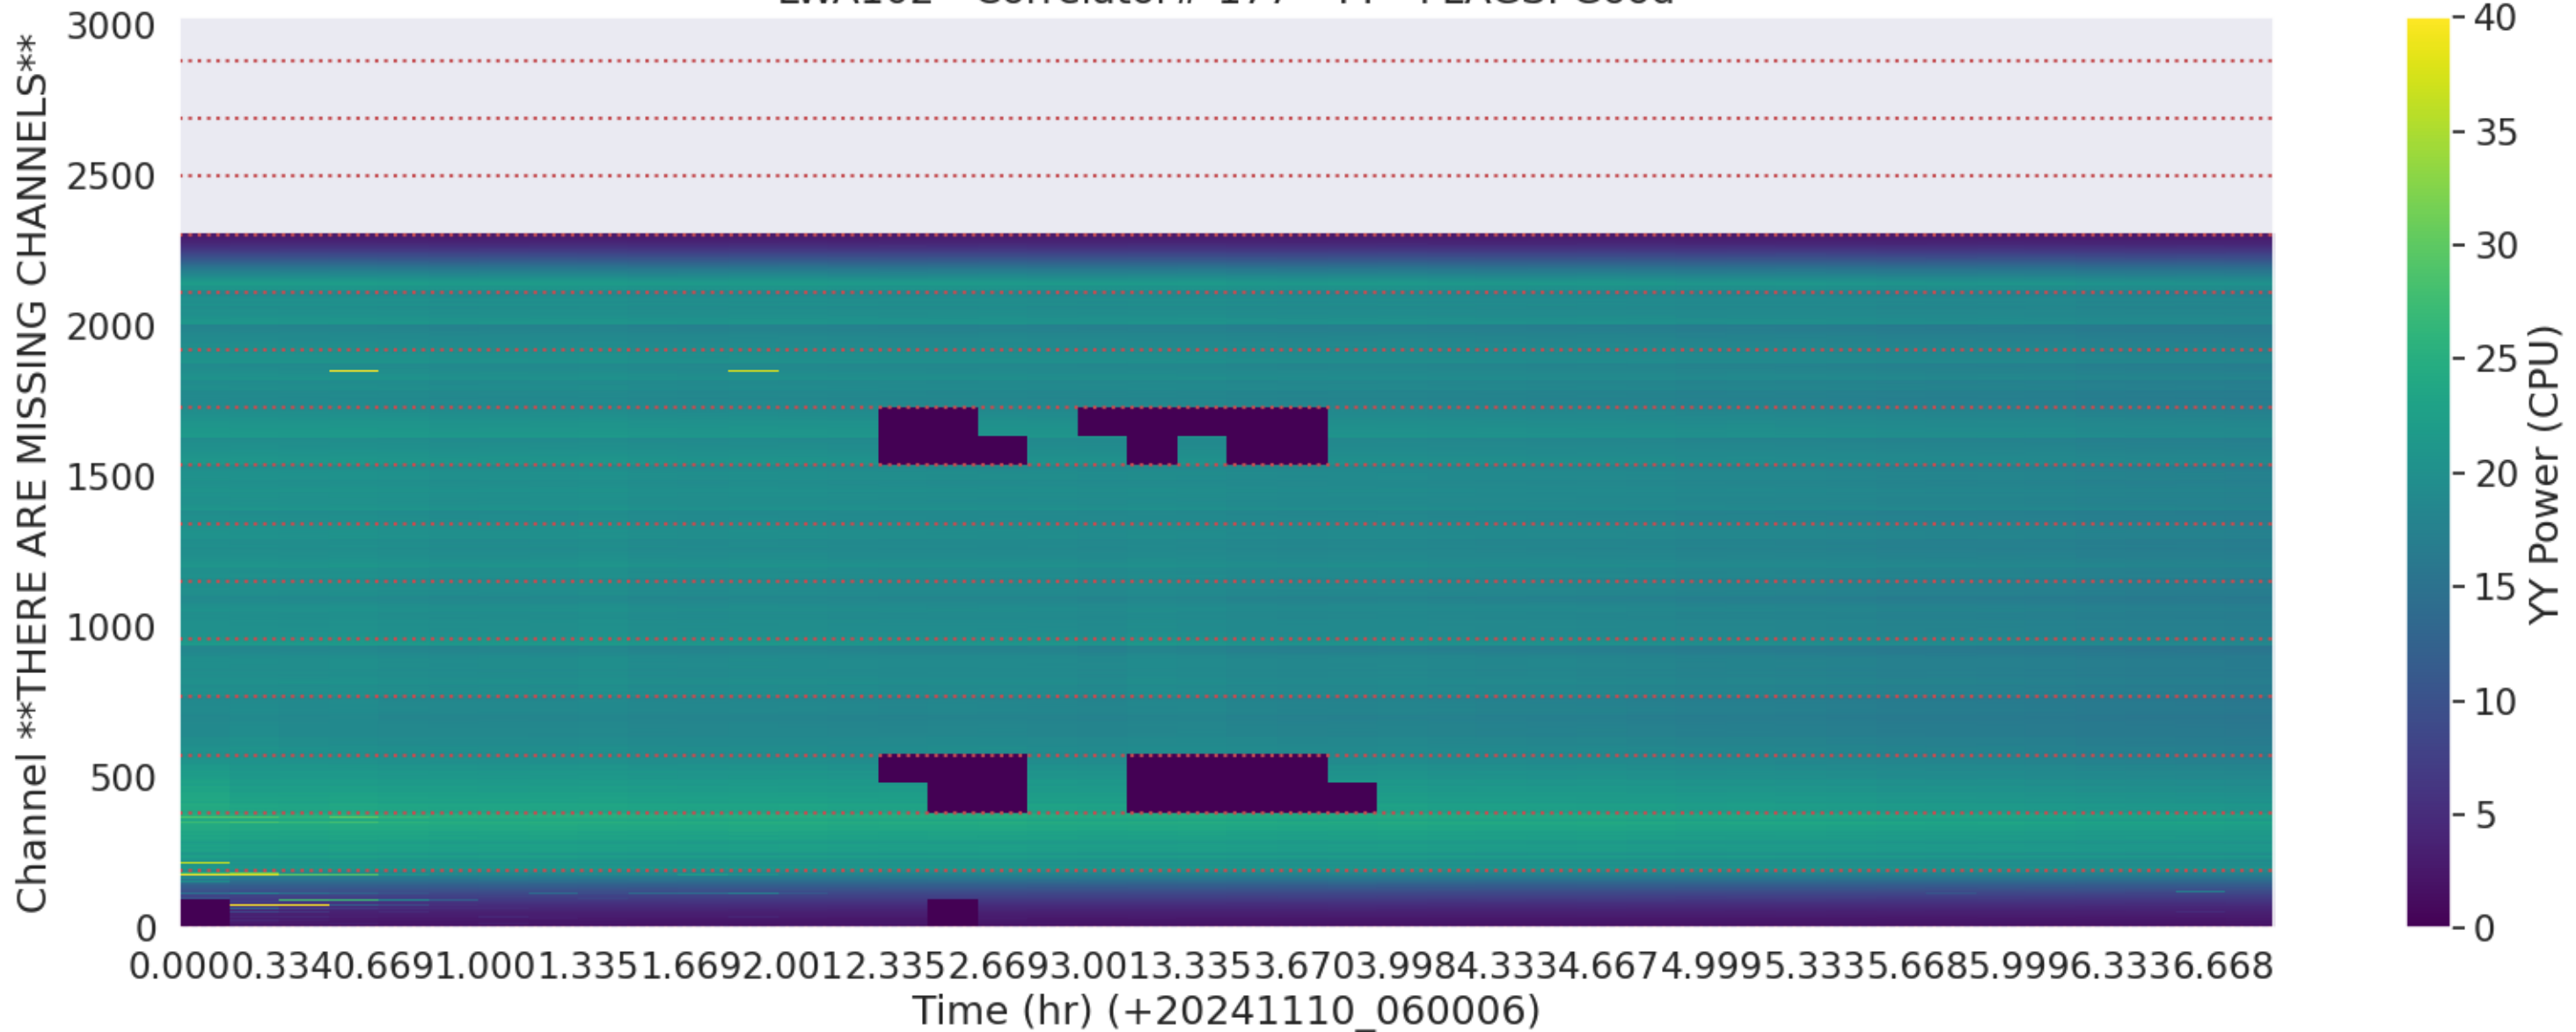

LWA102 - Correlator# 177 - YY - FLAGS: Good