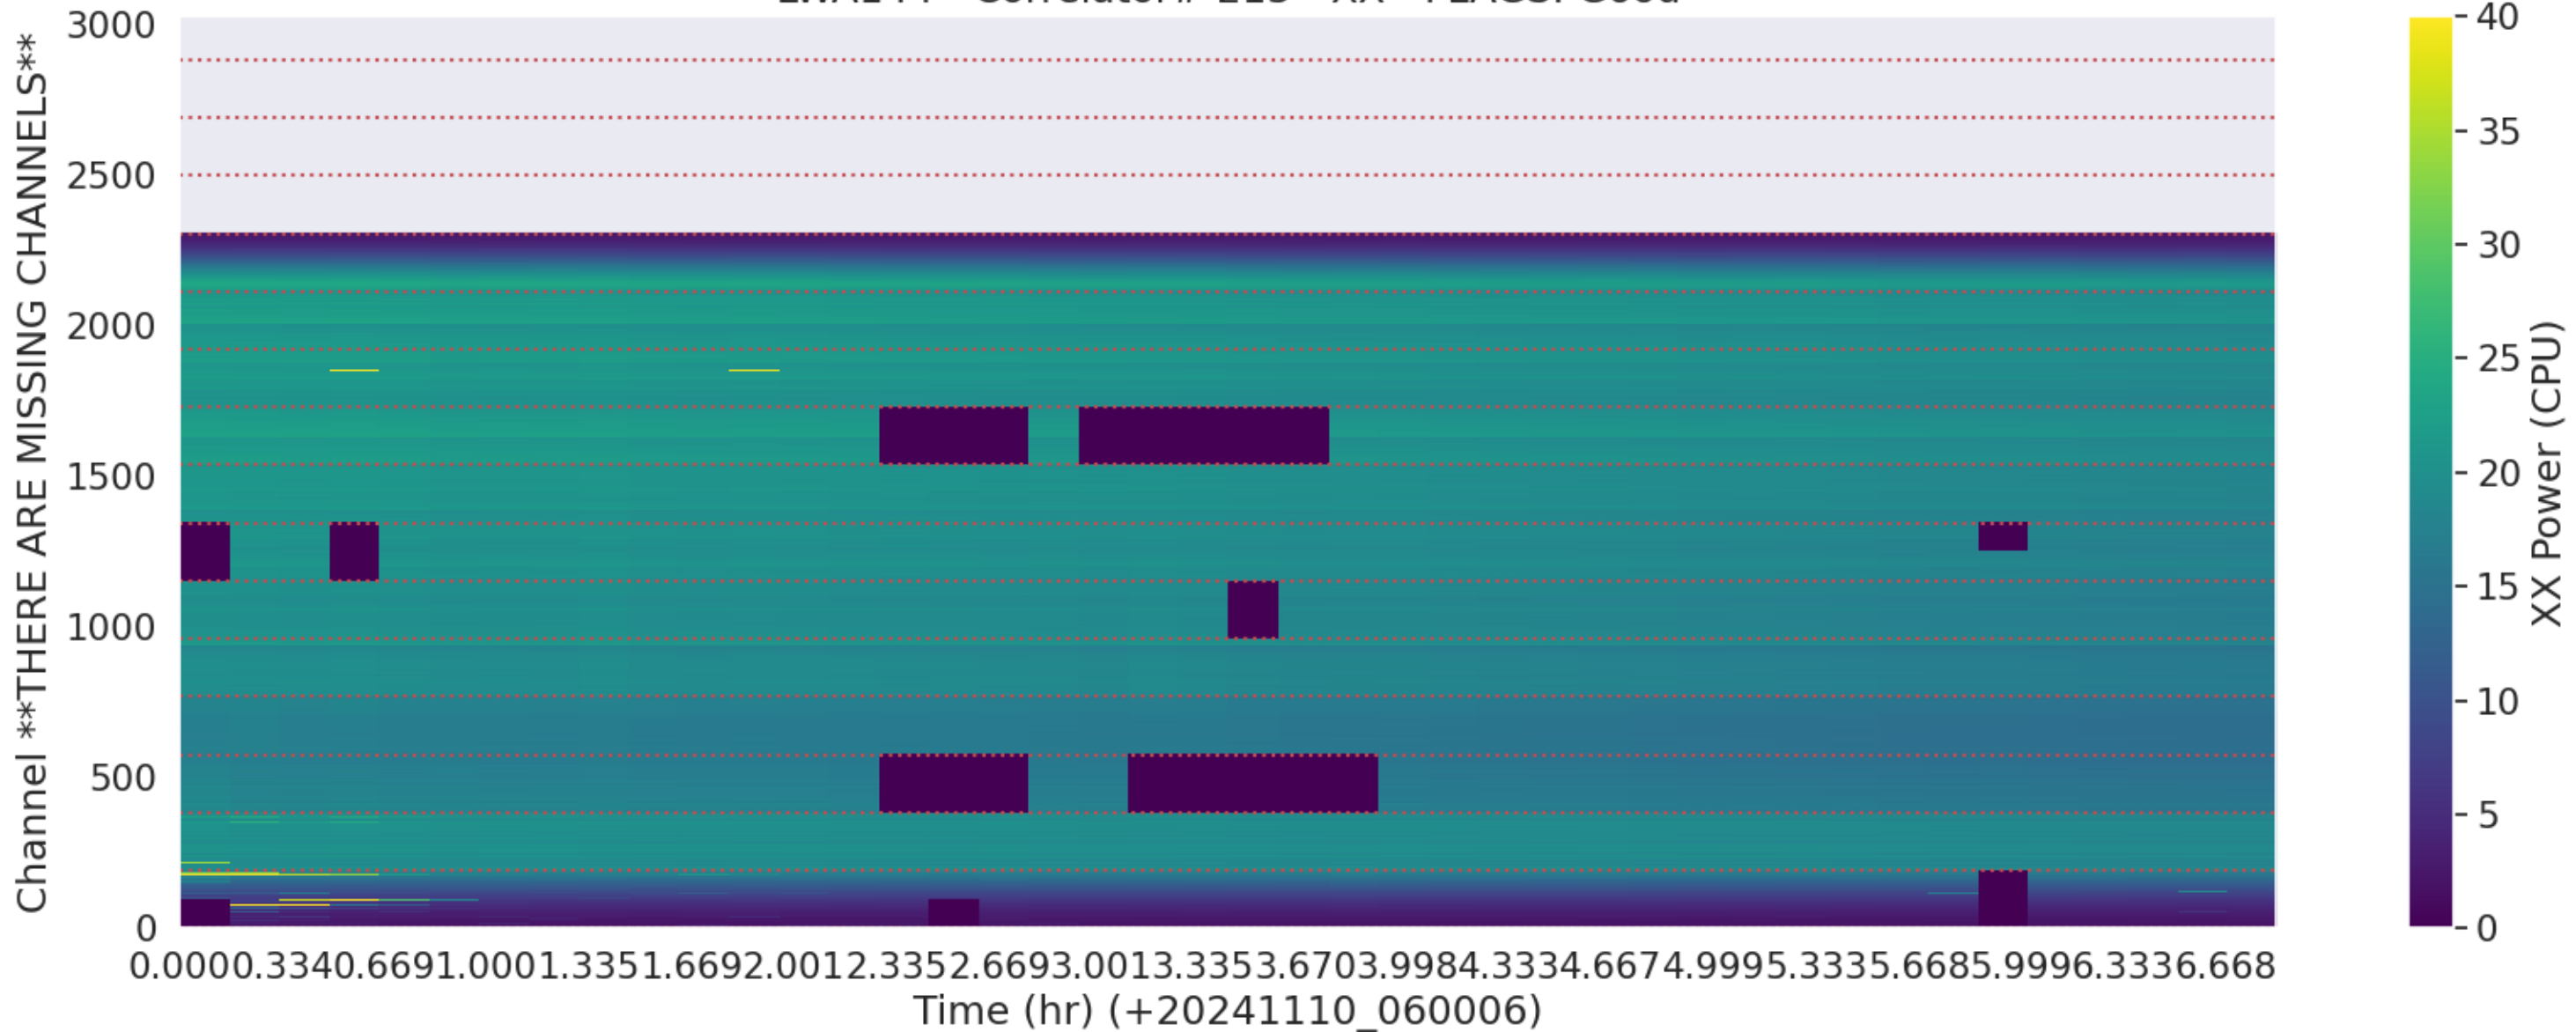

LWA142 - Correlator# 211 - YY - FLAGS: Good

LWA145 - Correlator# 212 - XX - FLAGS: HighTimeVar

LWA145 - Correlator# 212 - YY - FLAGS: Good

LWA144 - Correlator# 213 - XX - FLAGS: Good

LWA144 - Correlator# 213 - YY - FLAGS: Good