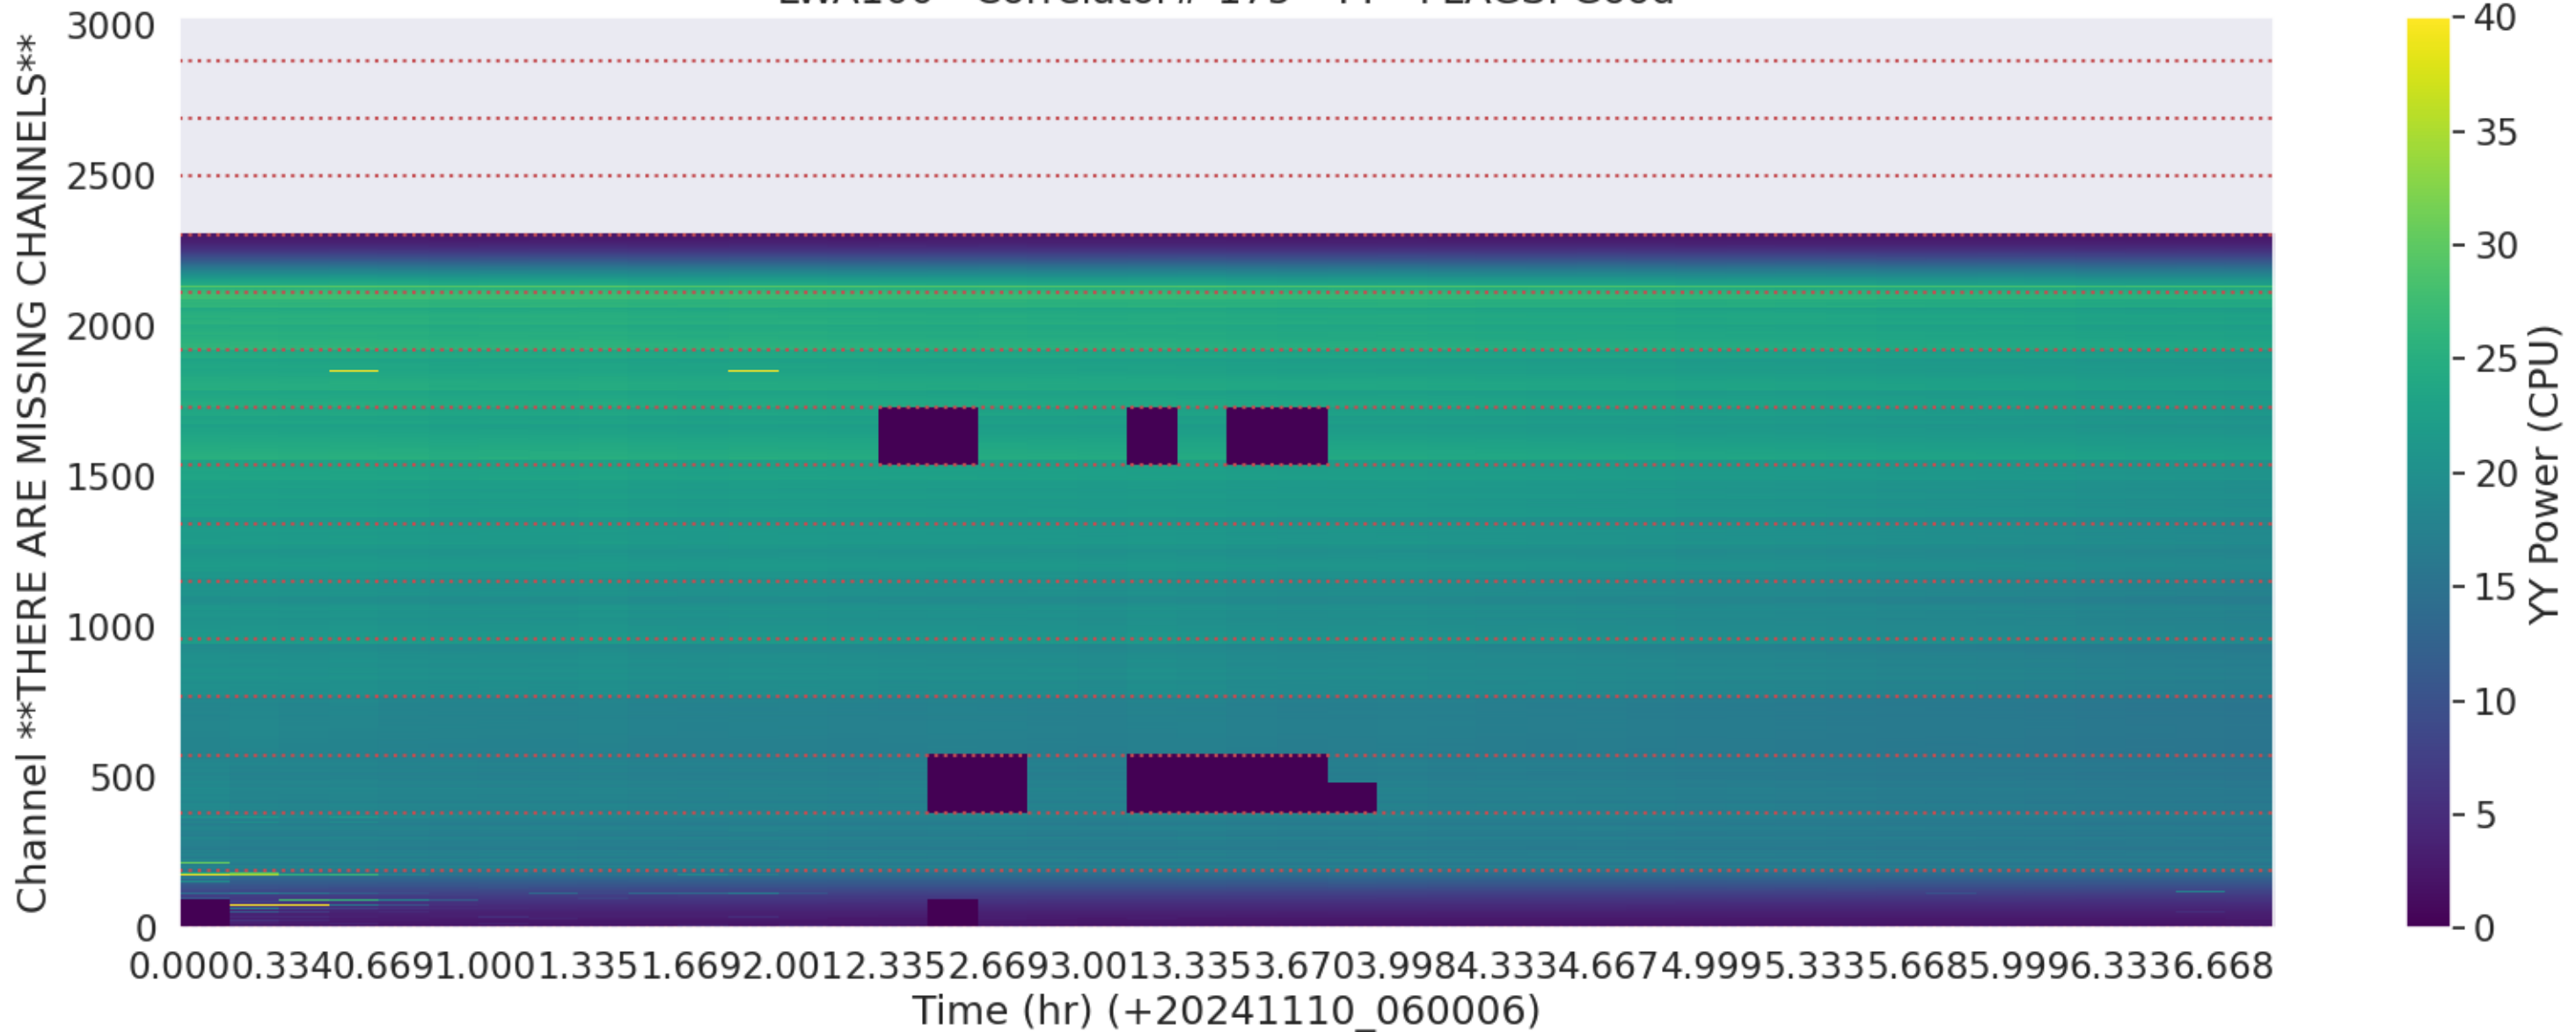

LWA101 - Correlator# 174 - XX - FLAGS: Good

LWA101 - Correlator# 174 - YY - FLAGS: Good

LWA100 - Correlator# 175 - XX - FLAGS: Good

LWA100 - Correlator# 175 - YY - FLAGS: Good

LWA103 - Correlator# 176 - XX - FLAGS: Good