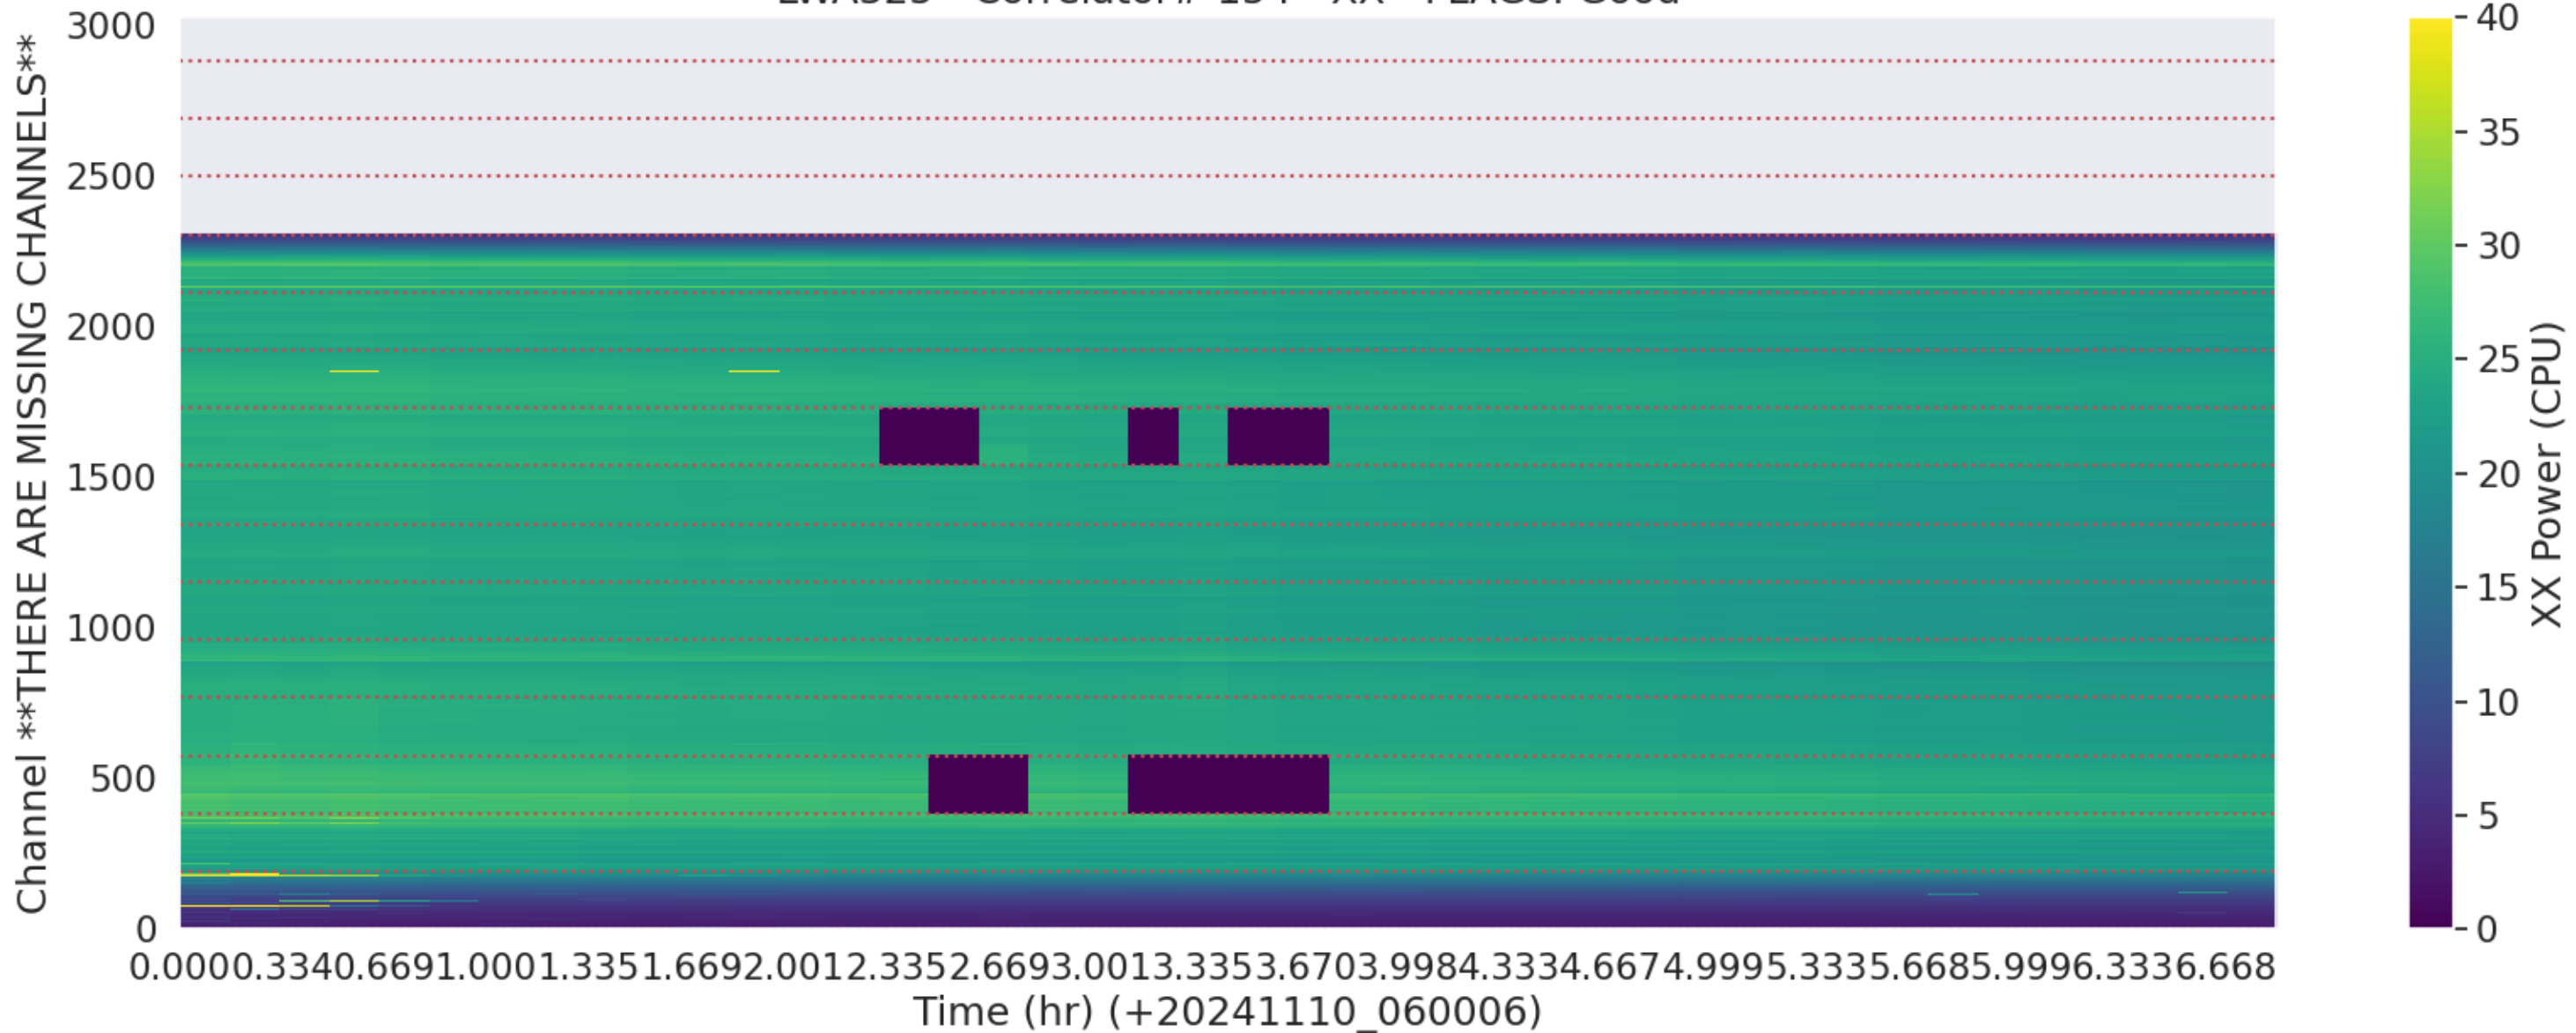

LWA325 - Correlator# 154 - XX - FLAGS: Good