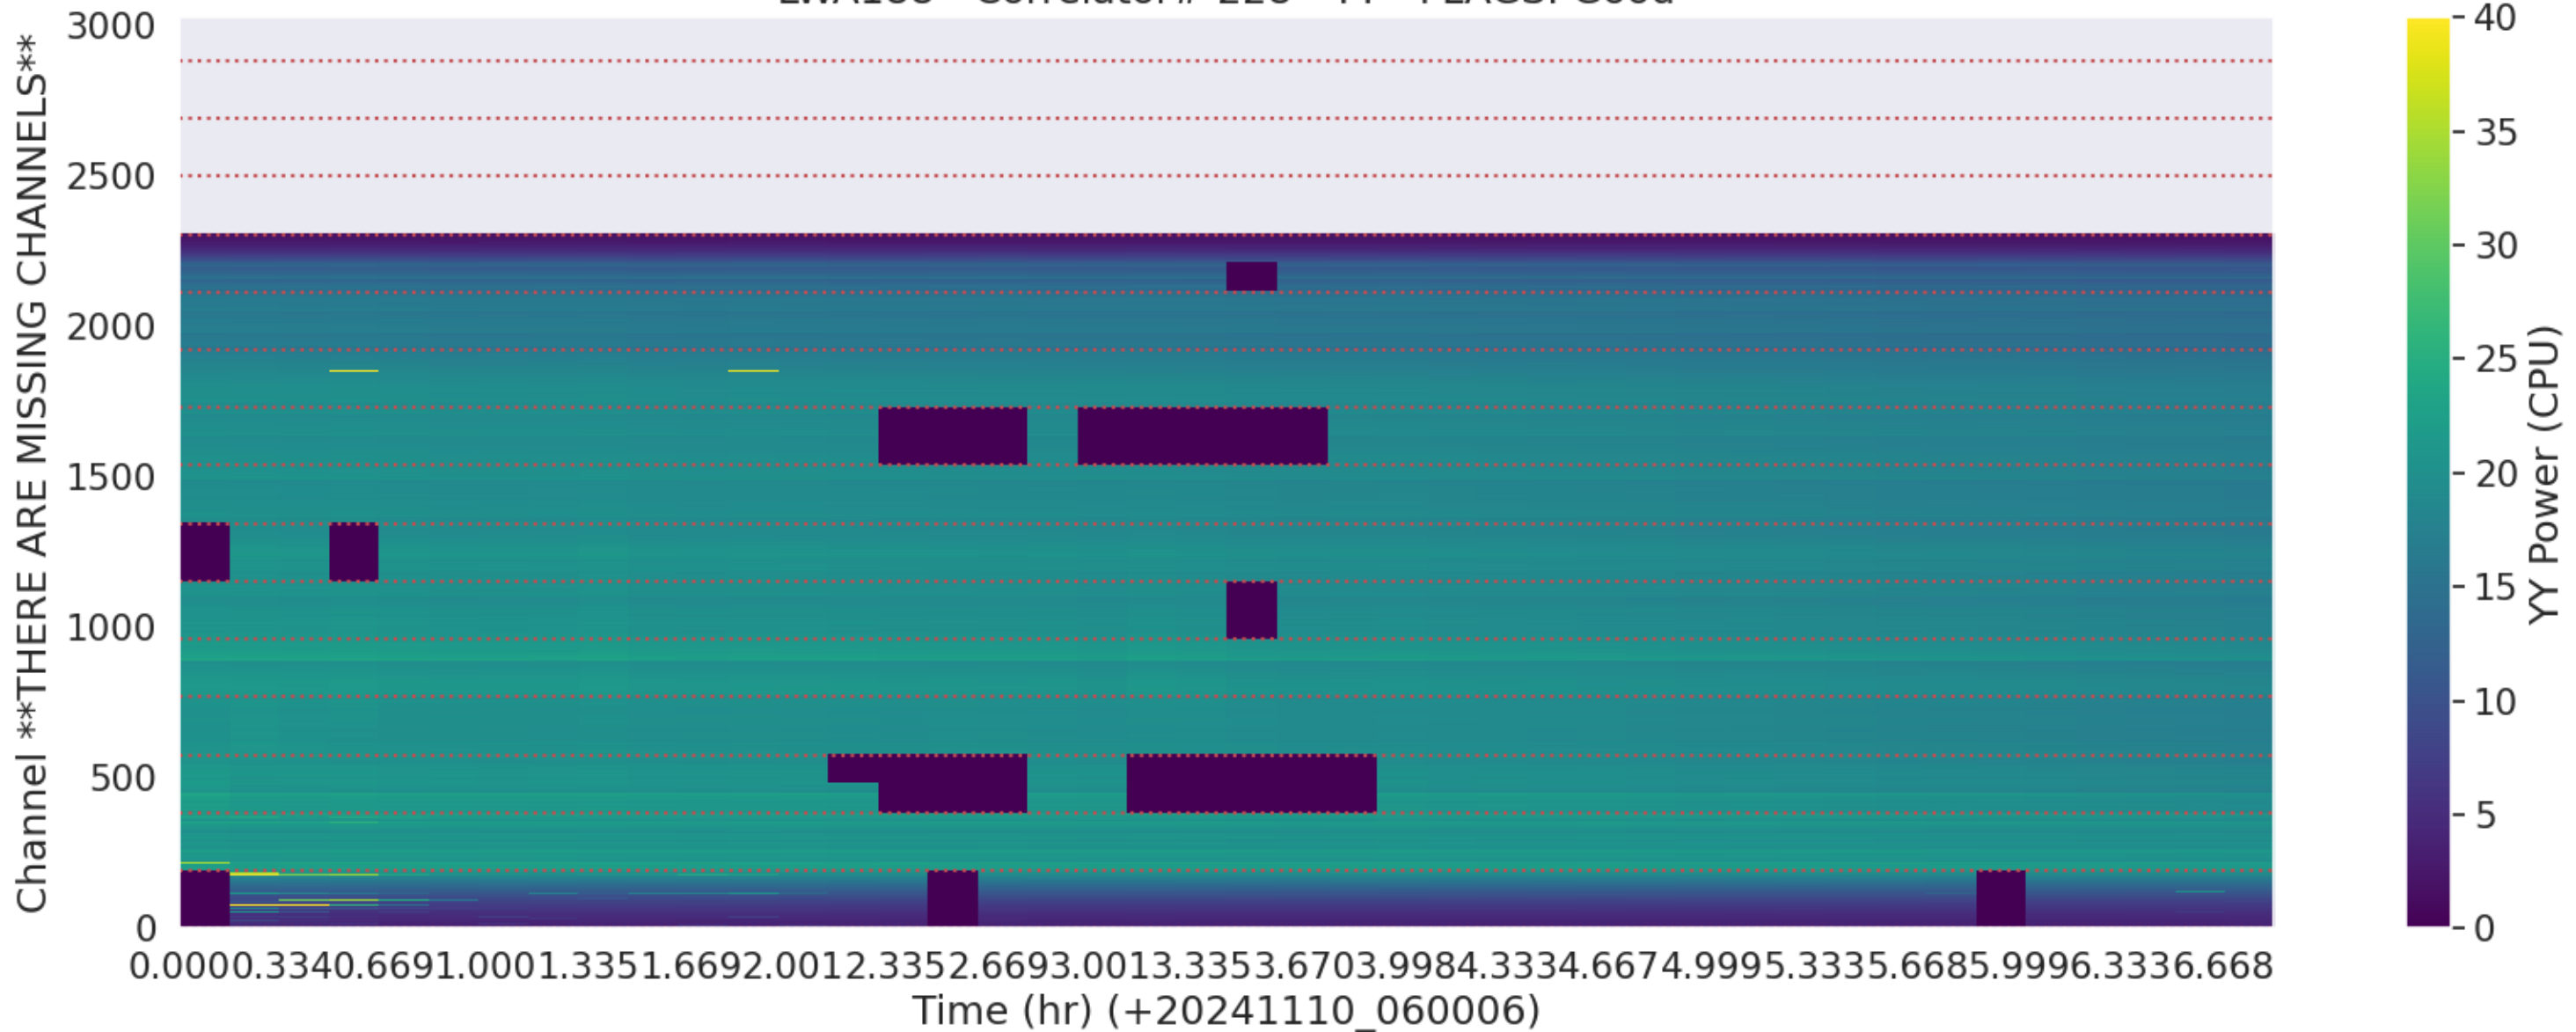

LWA188 - Correlator# 228 - YY - FLAGS: Good