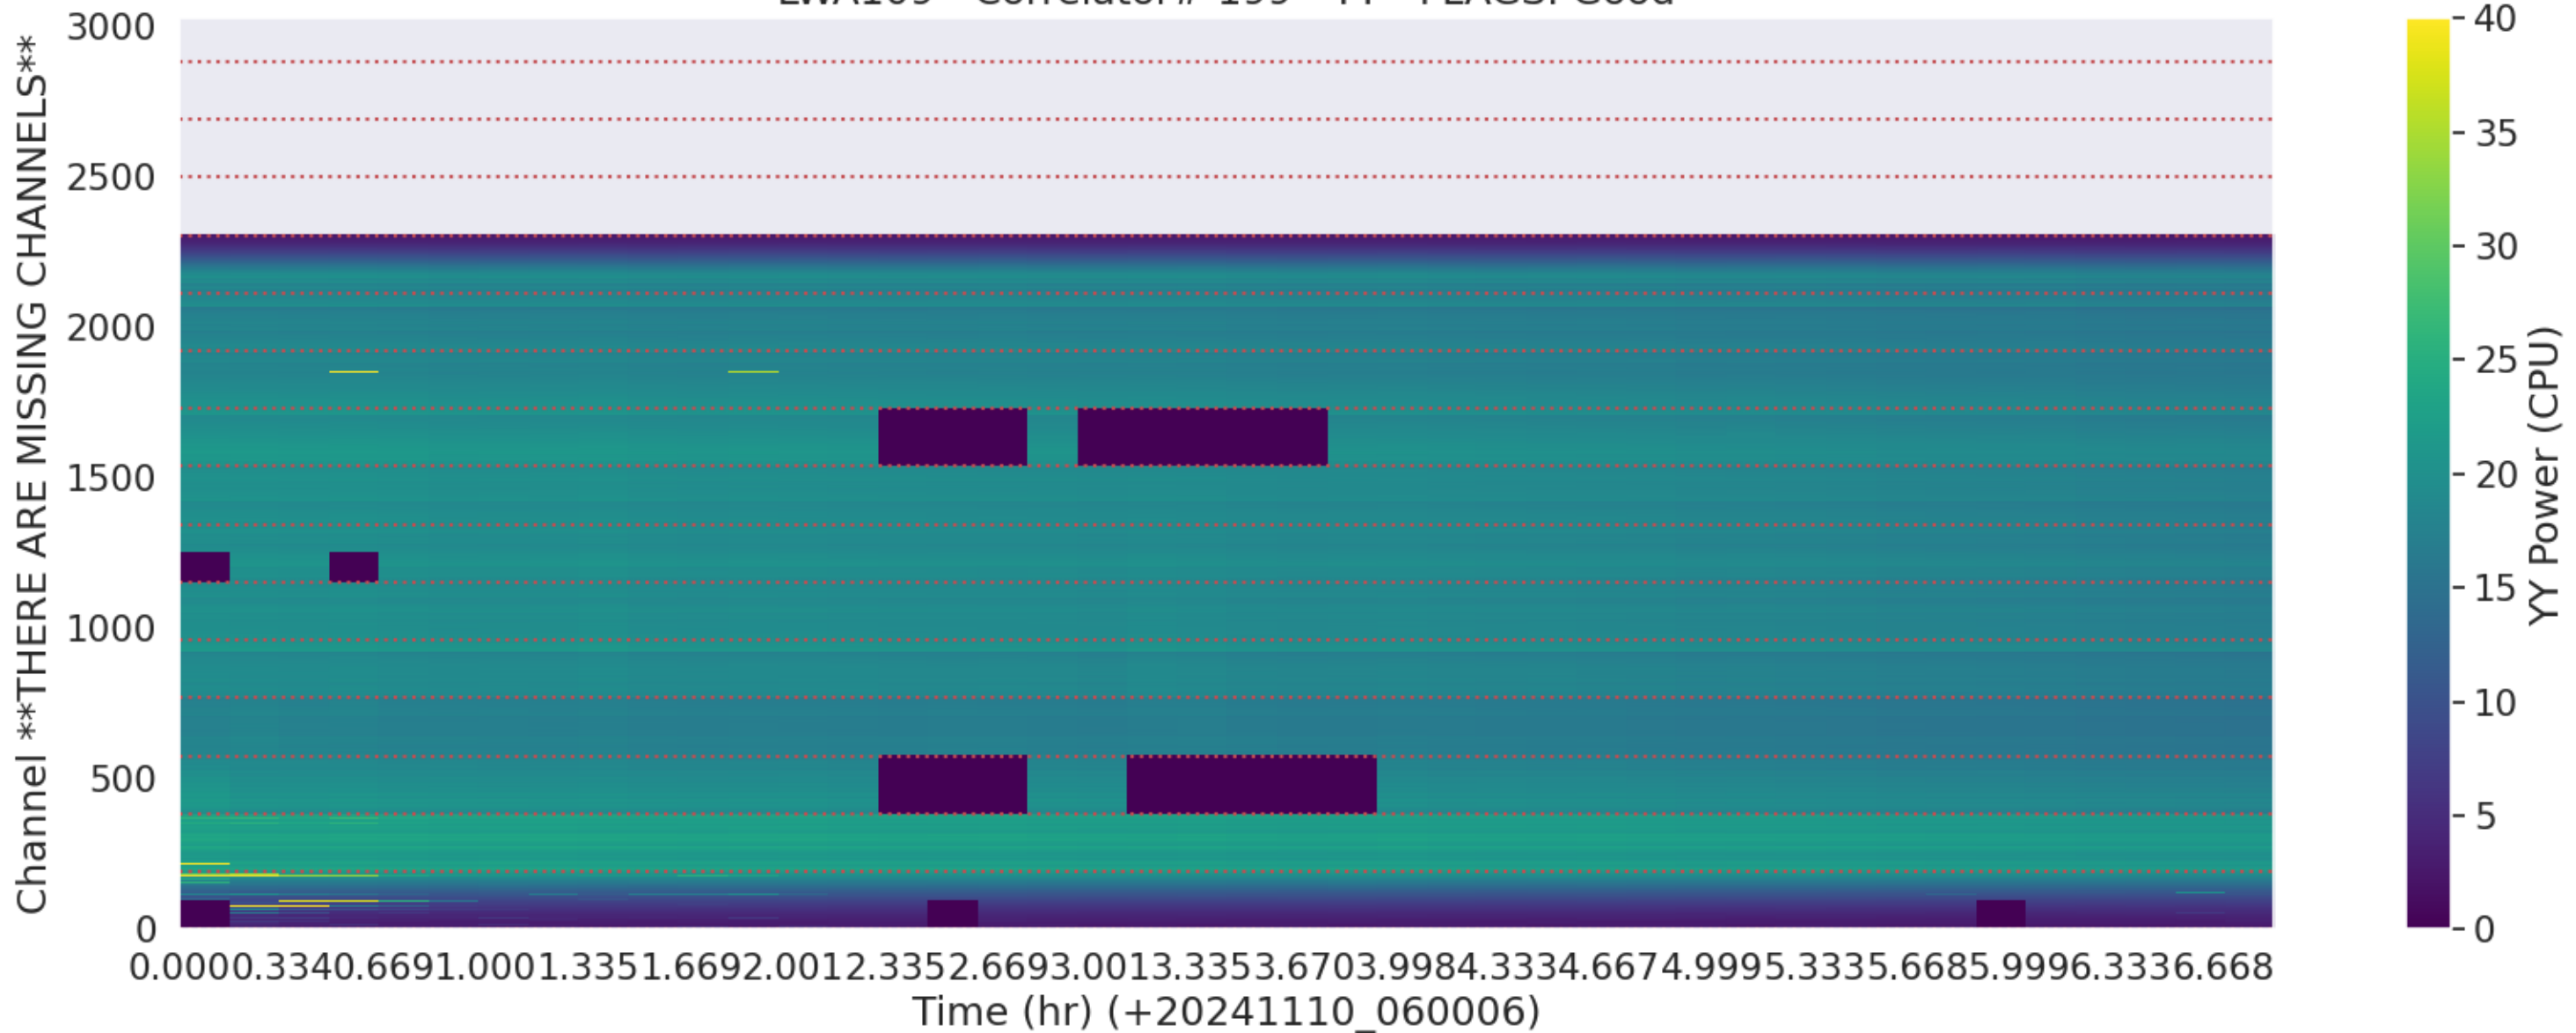

LWA110 - Correlator# 198 - XX - FLAGS: Good

LWA110 - Correlator# 198 - YY - FLAGS: Good

LWA109 - Correlator# 199 - XX - FLAGS: Good

LWA109 - Correlator# 199 - YY - FLAGS: Good

LWA112 - Correlator# 200 - XX - FLAGS: Good