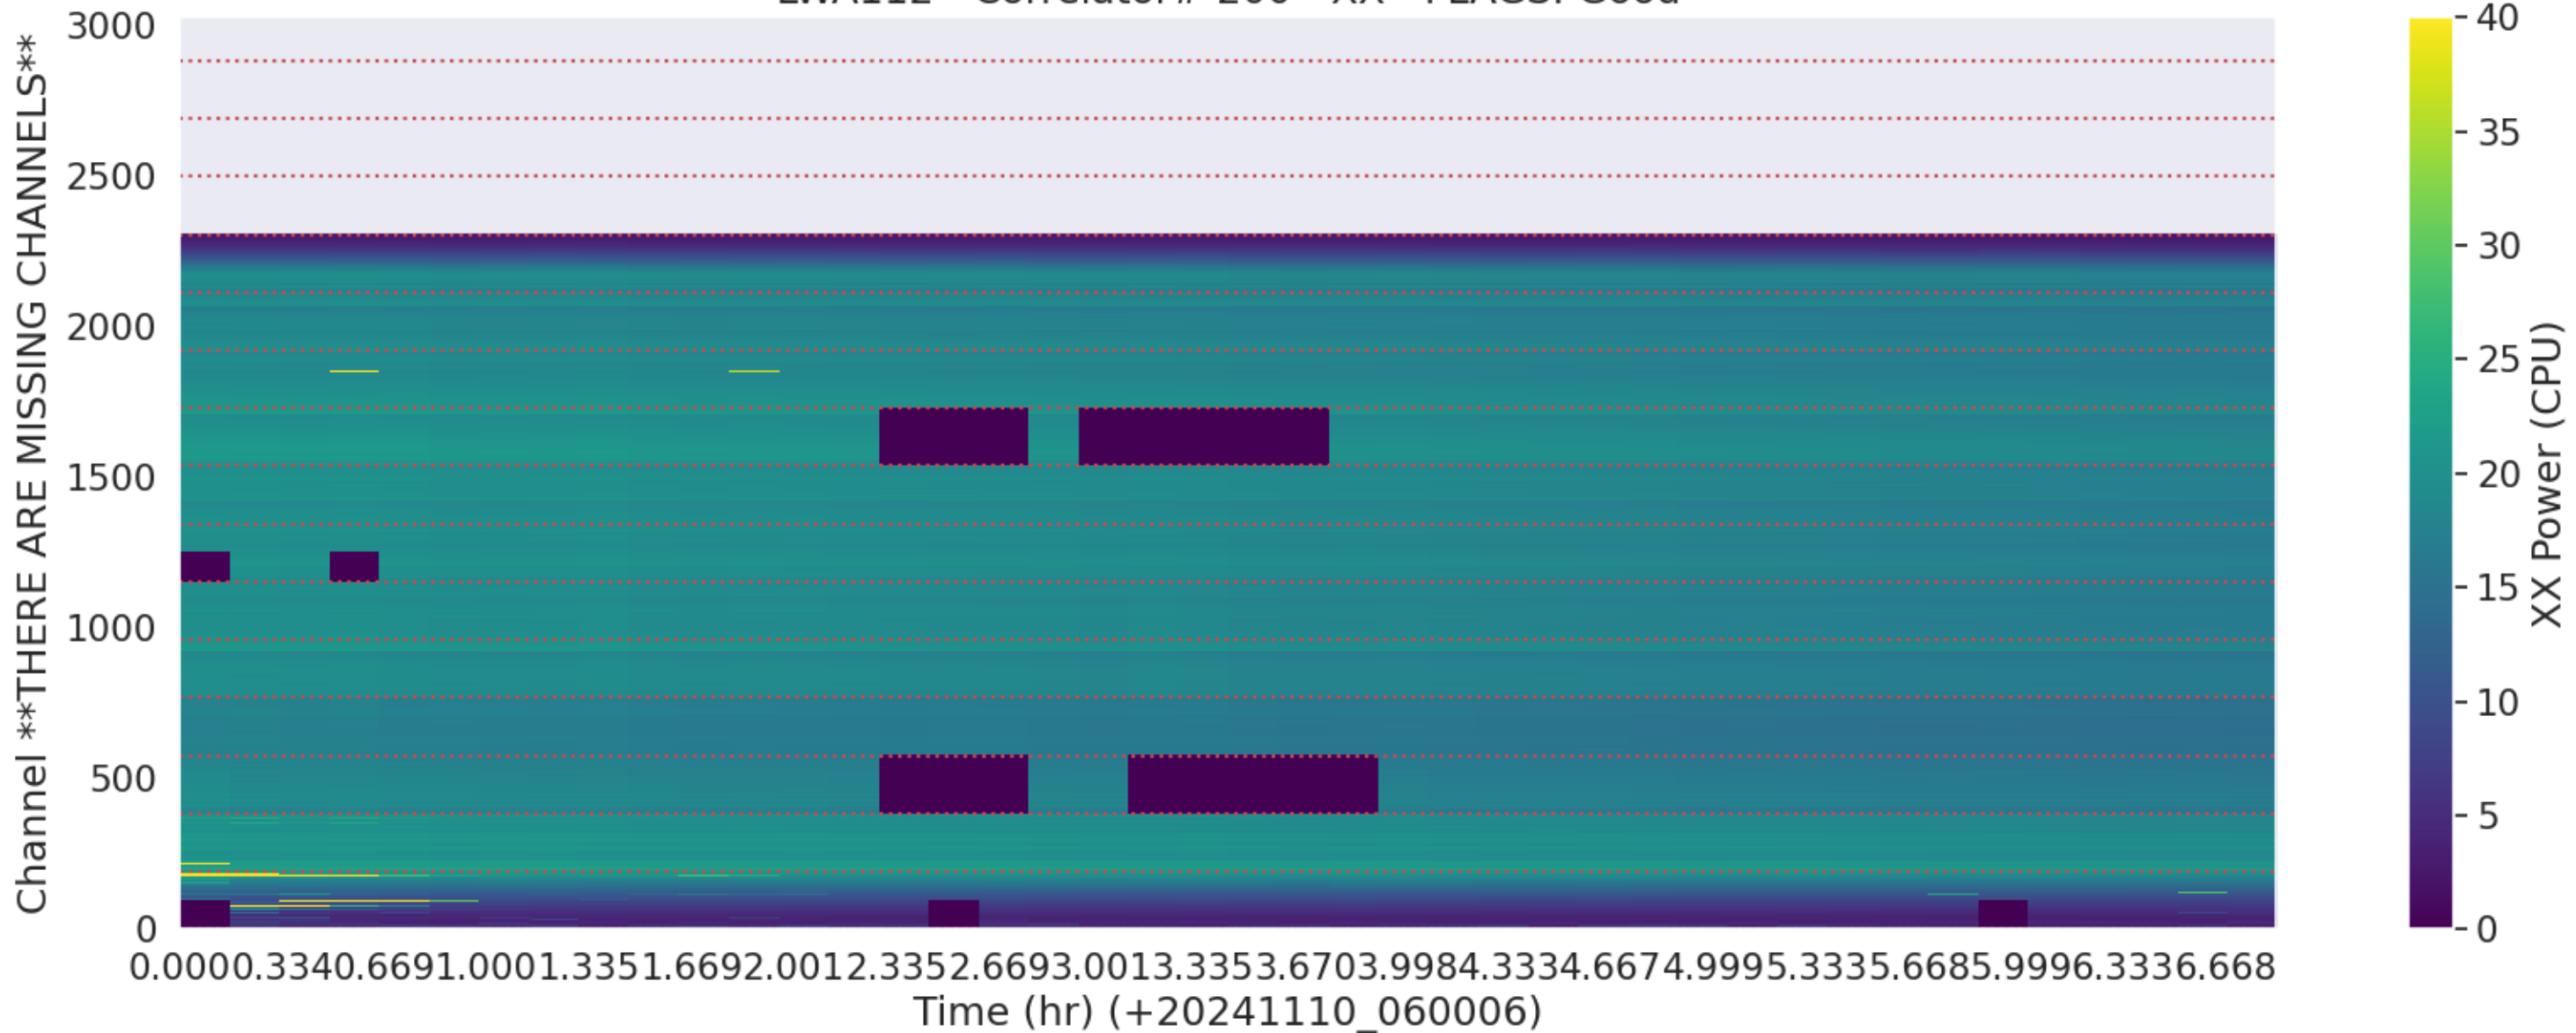

LWA110 - Correlator# 198 - XX - FLAGS: Good

LWA110 - Correlator# 198 - YY - FLAGS: Good

LWA109 - Correlator# 199 - XX - FLAGS: Good

LWA109 - Correlator# 199 - YY - FLAGS: Good

LWA112 - Correlator# 200 - XX - FLAGS: Good