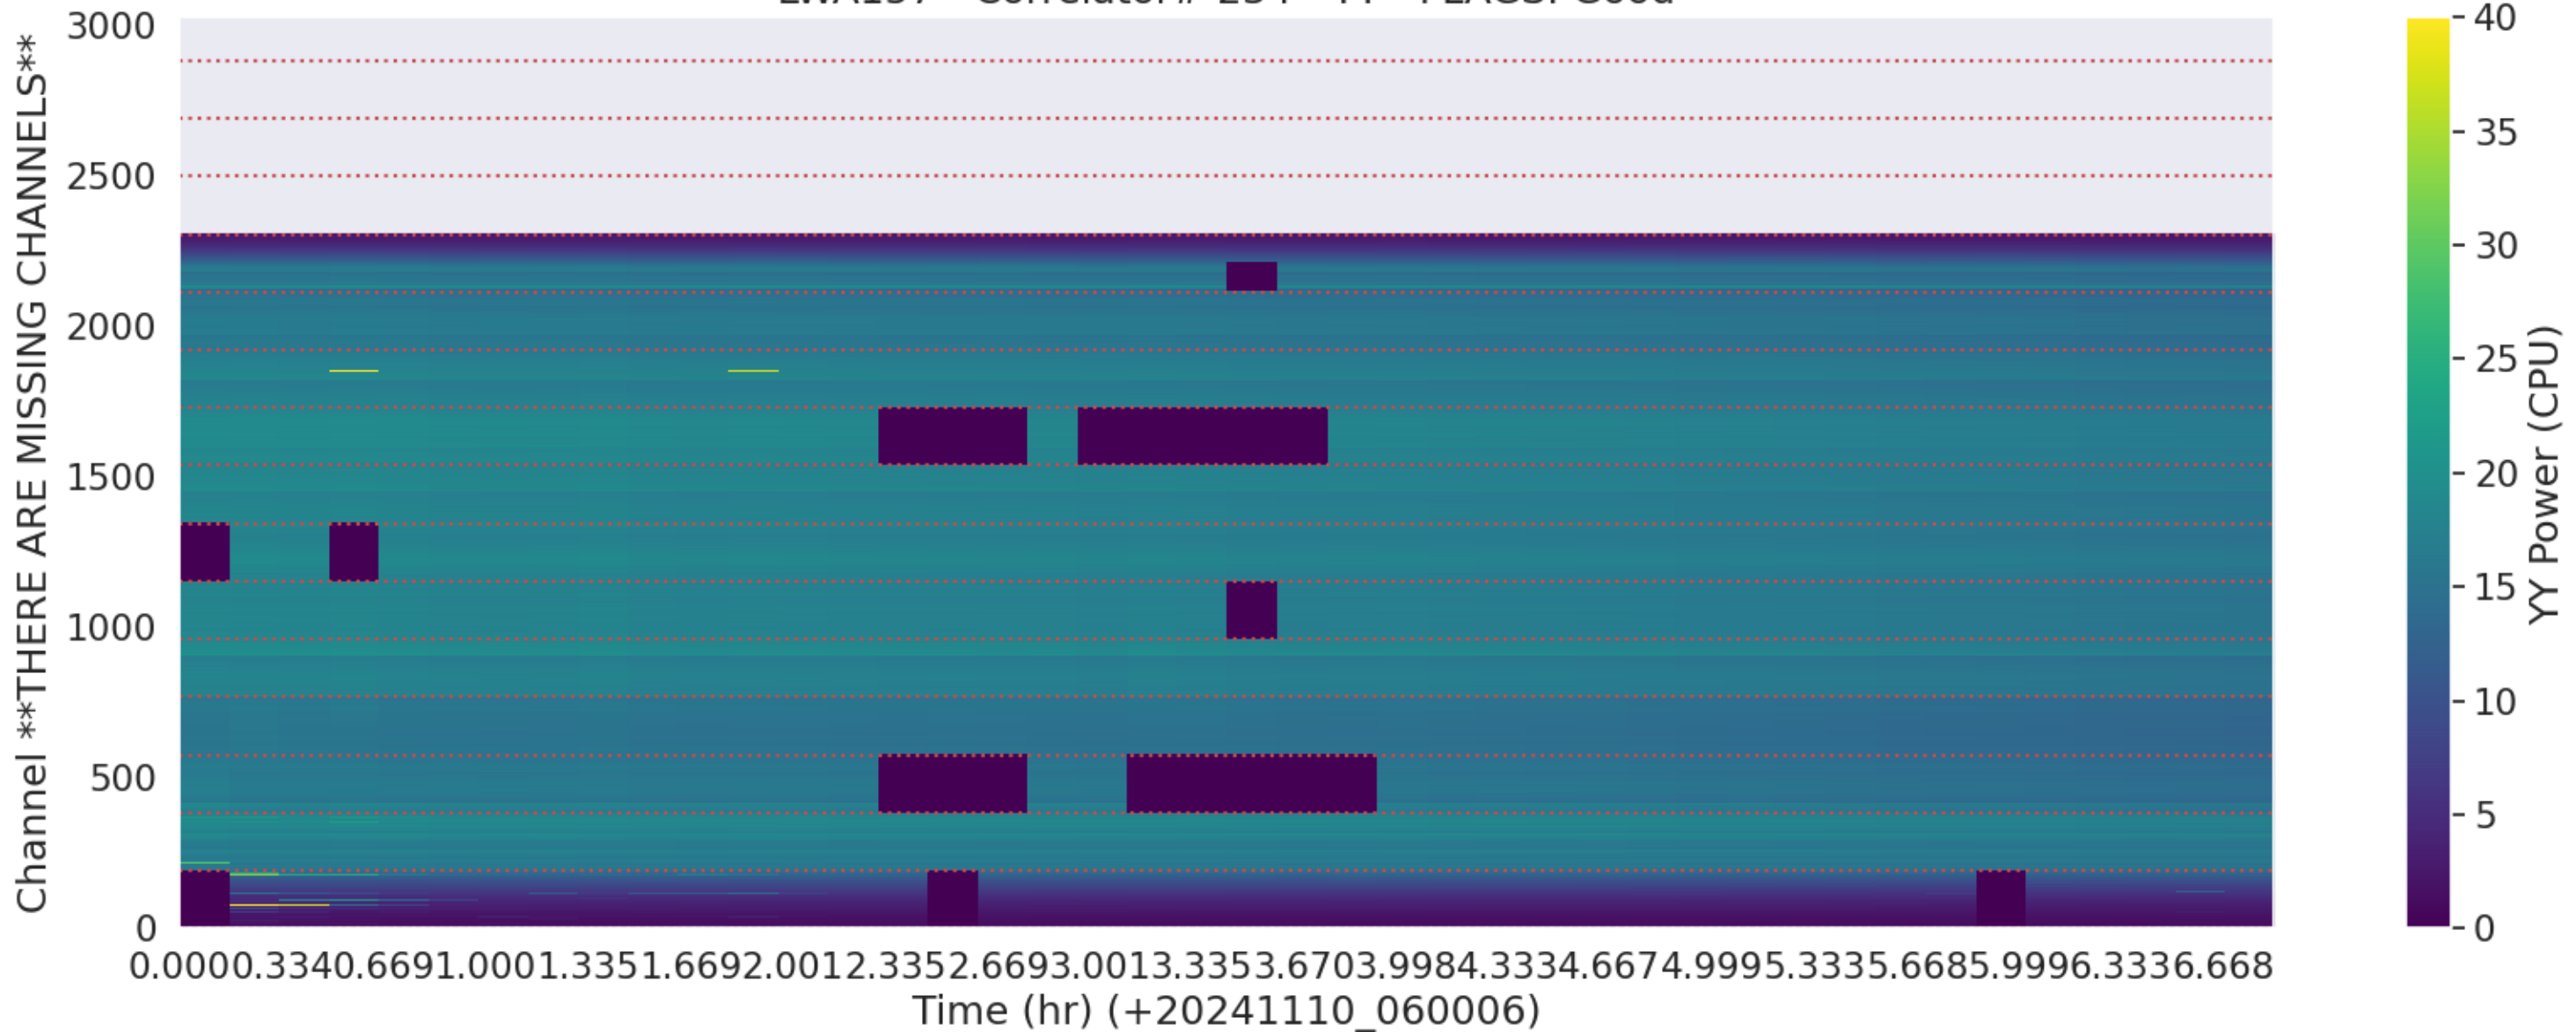

LWA154 - Correlator# 233 - XX - FLAGS: Good

LWA154 - Correlator# 233 - YY - FLAGS: Good

LWA157 - Correlator# 234 - XX - FLAGS: Good

LWA157 - Correlator# 234 - YY - FLAGS: Good

LWA156 - Correlator# 235 - YY - FLAGS: Good