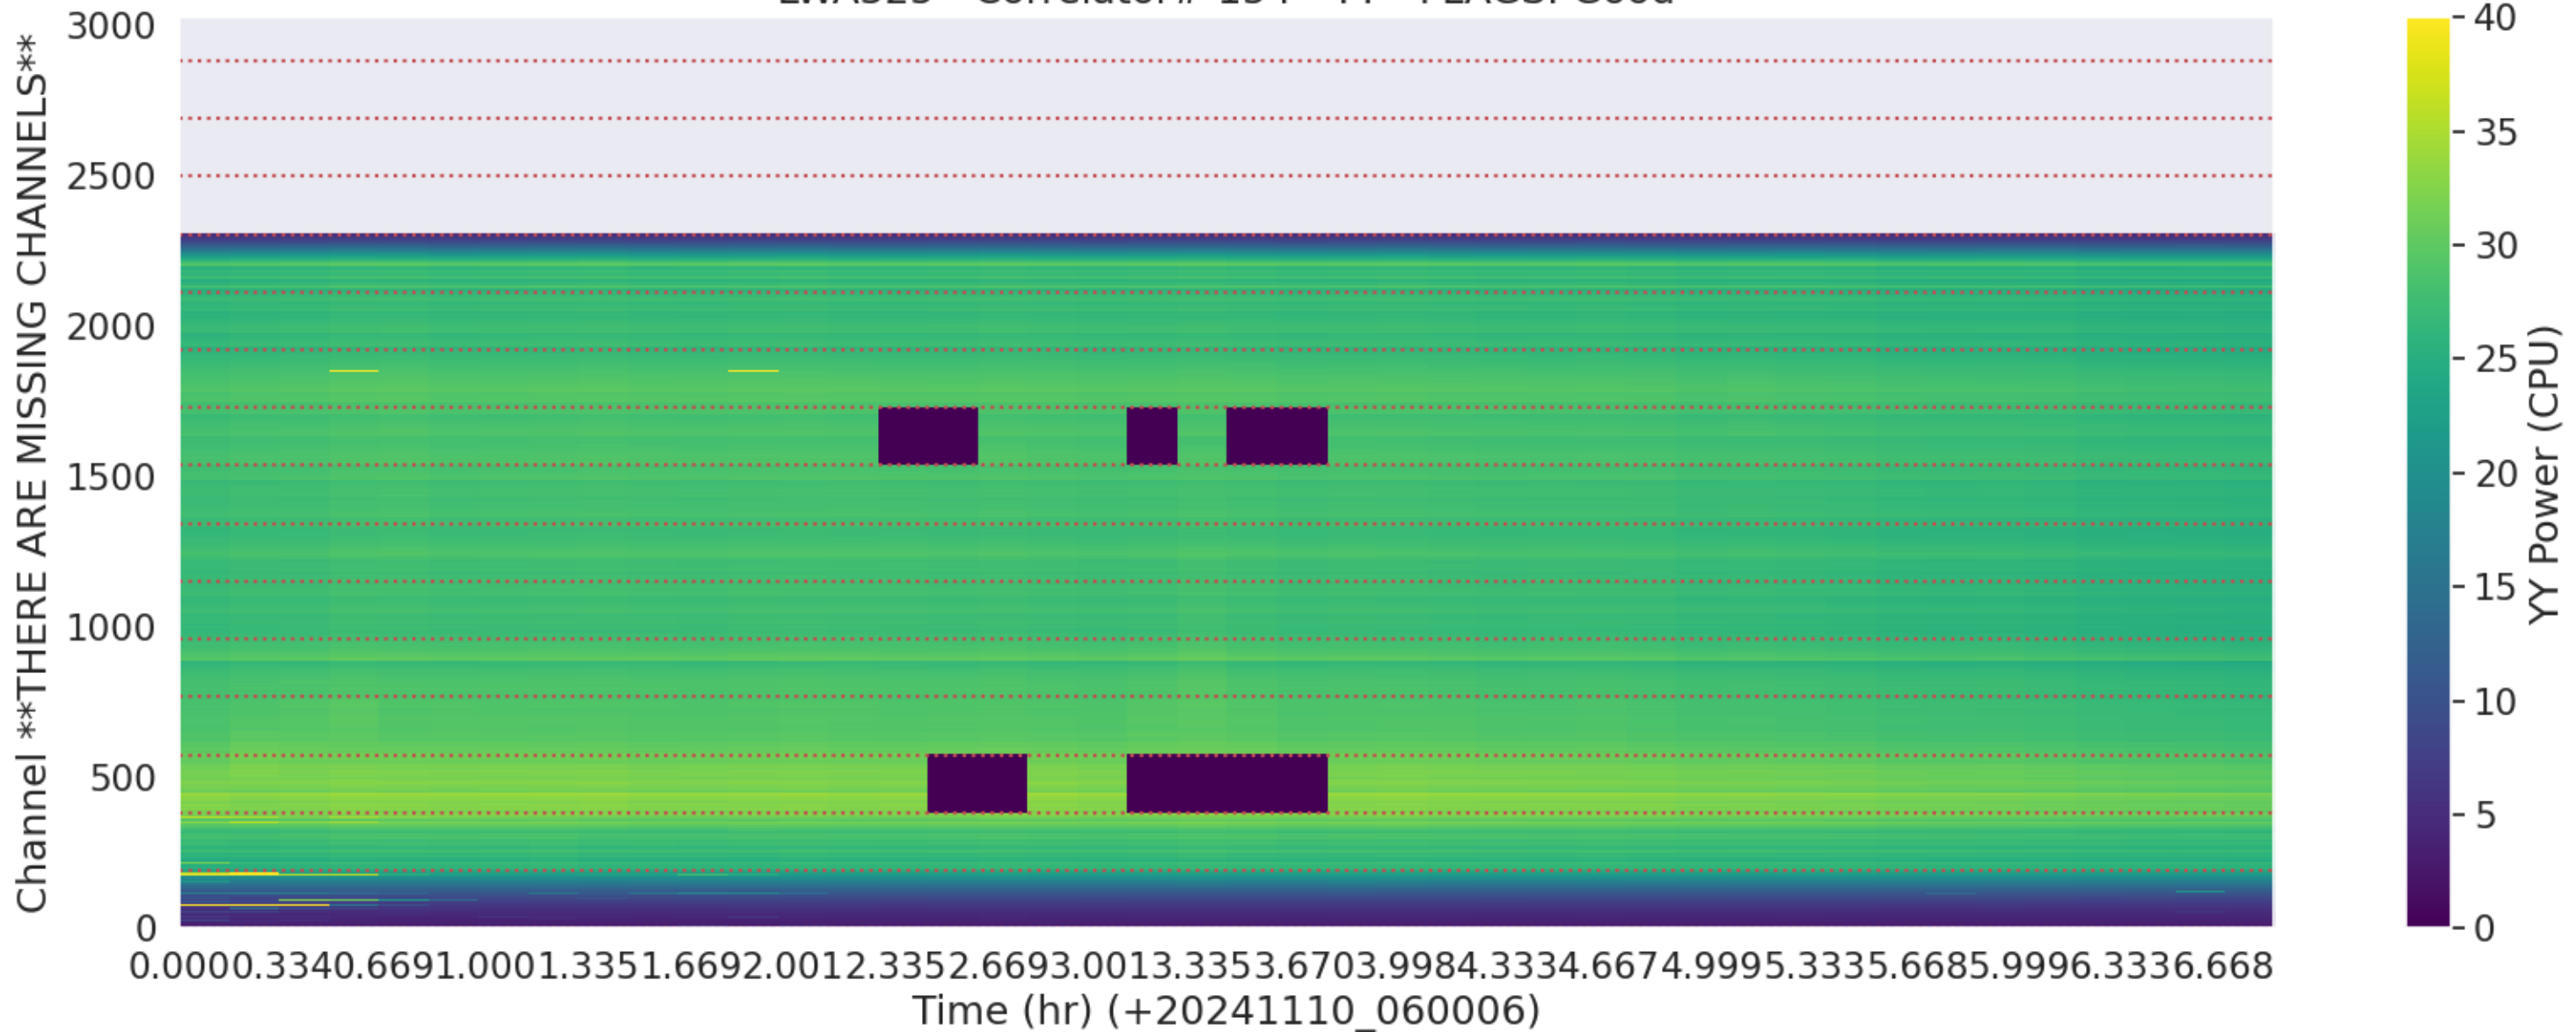

LWA325 - Correlator# 154 - YY - FLAGS: Good