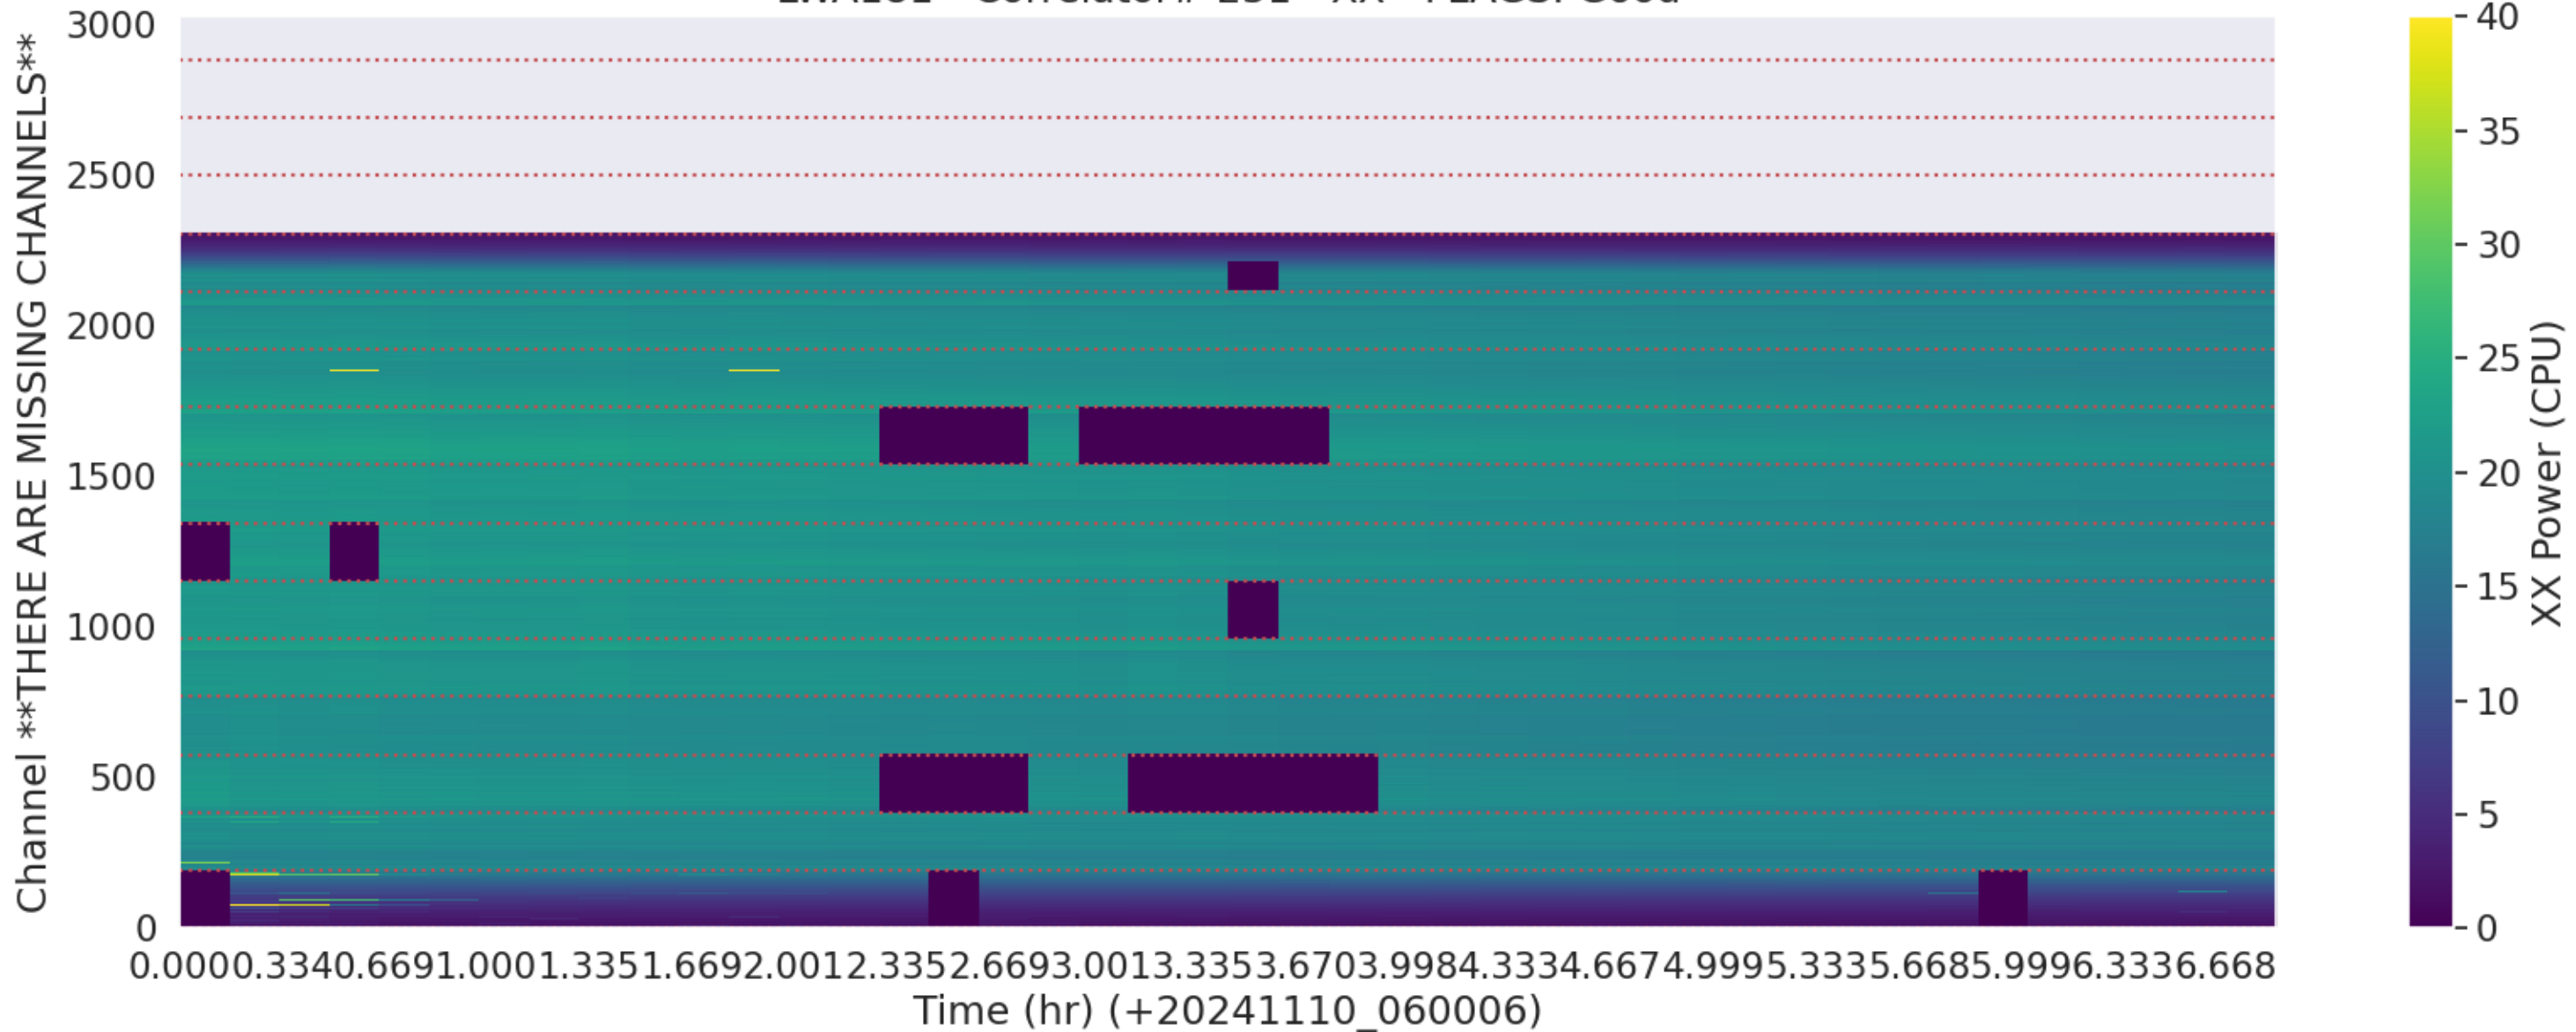

LWA181 - Correlator# 231 - XX - FLAGS: Good