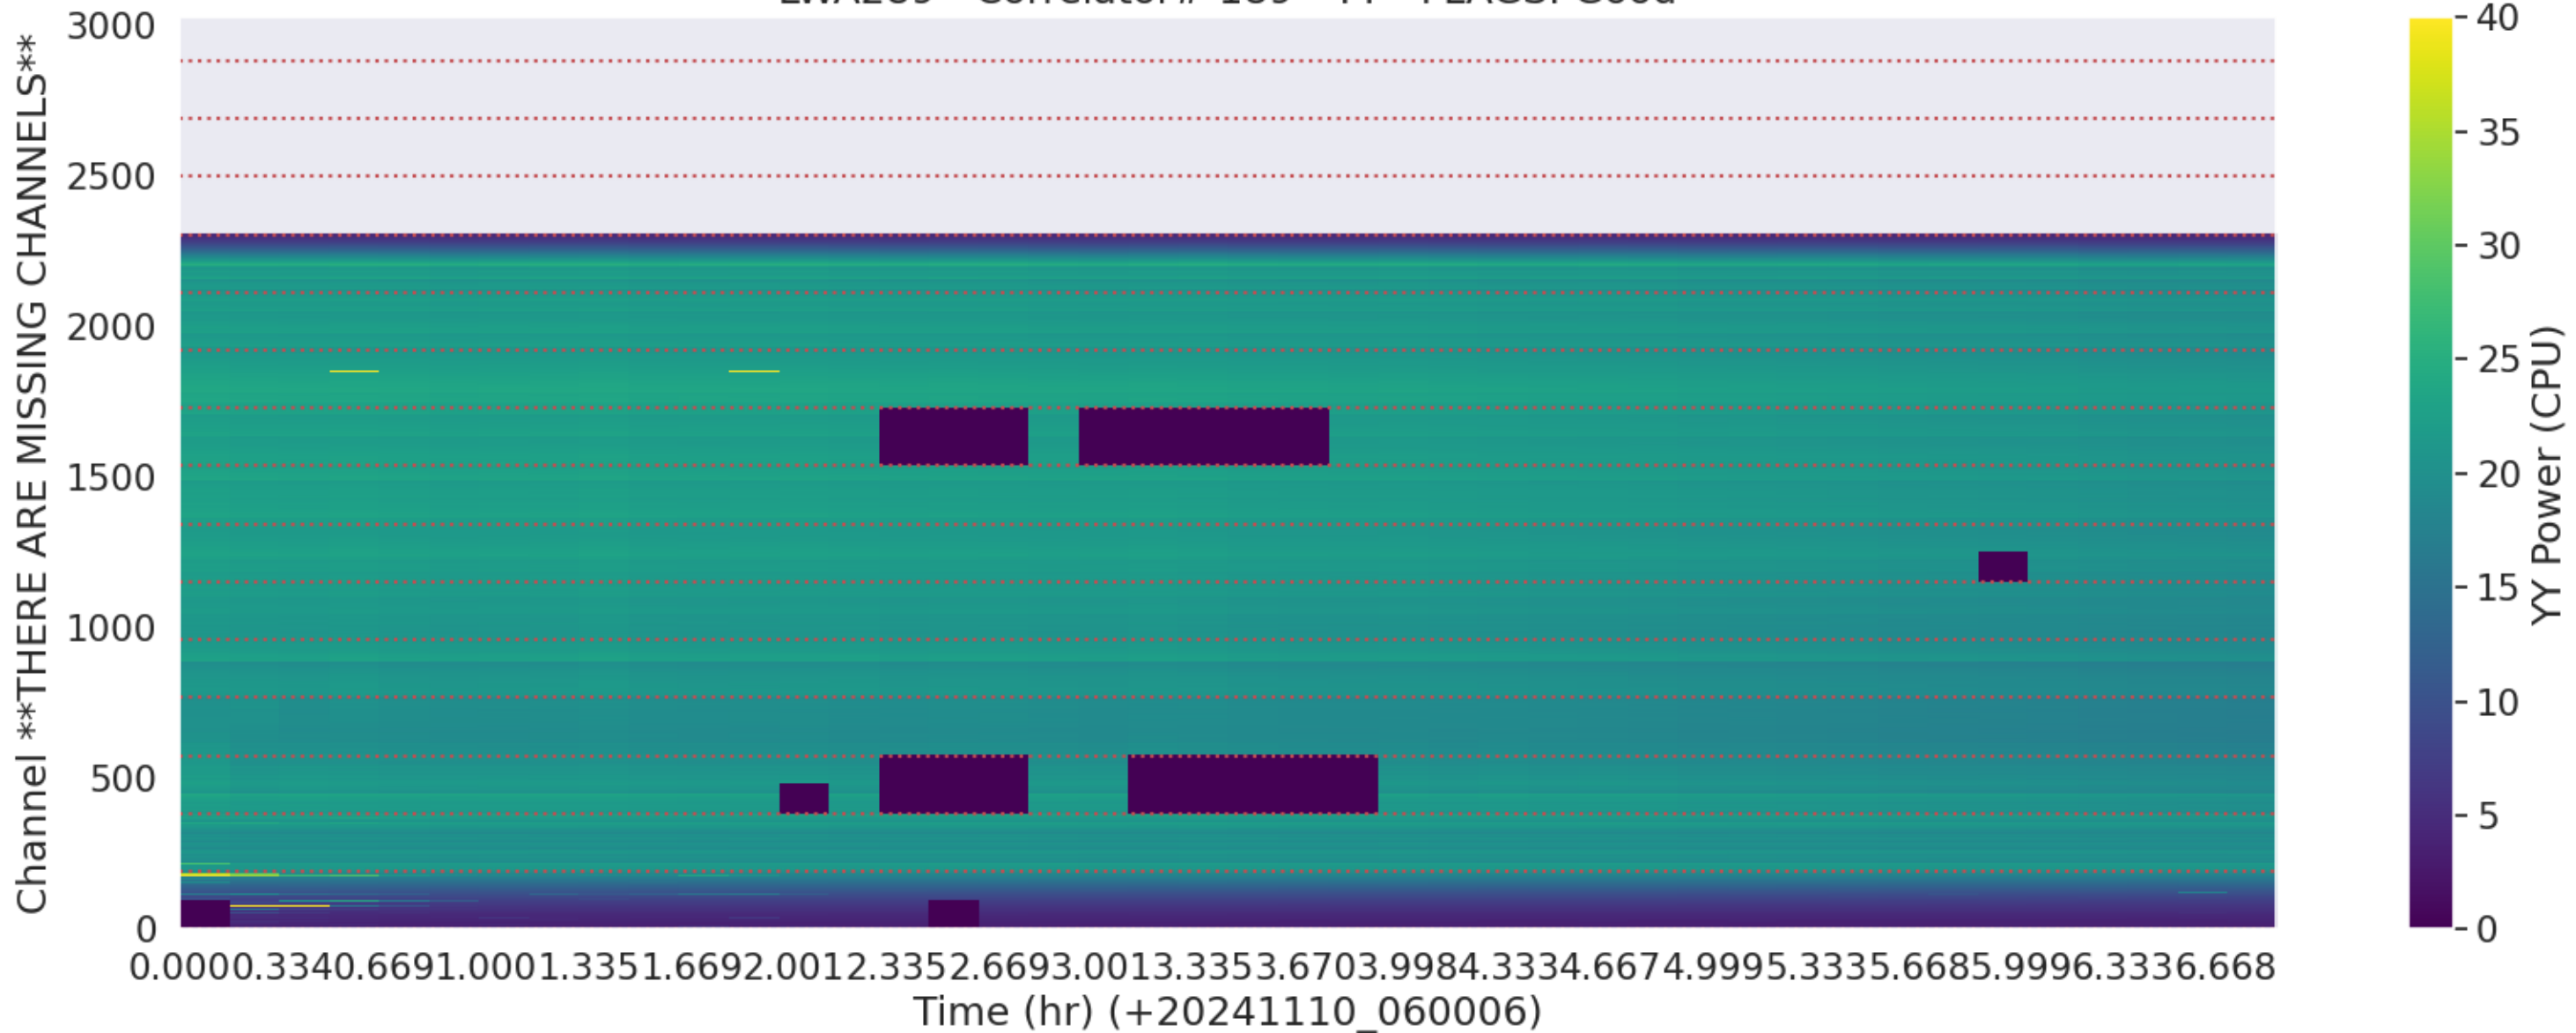

LWA289 - Correlator# 189 - YY - FLAGS: Good