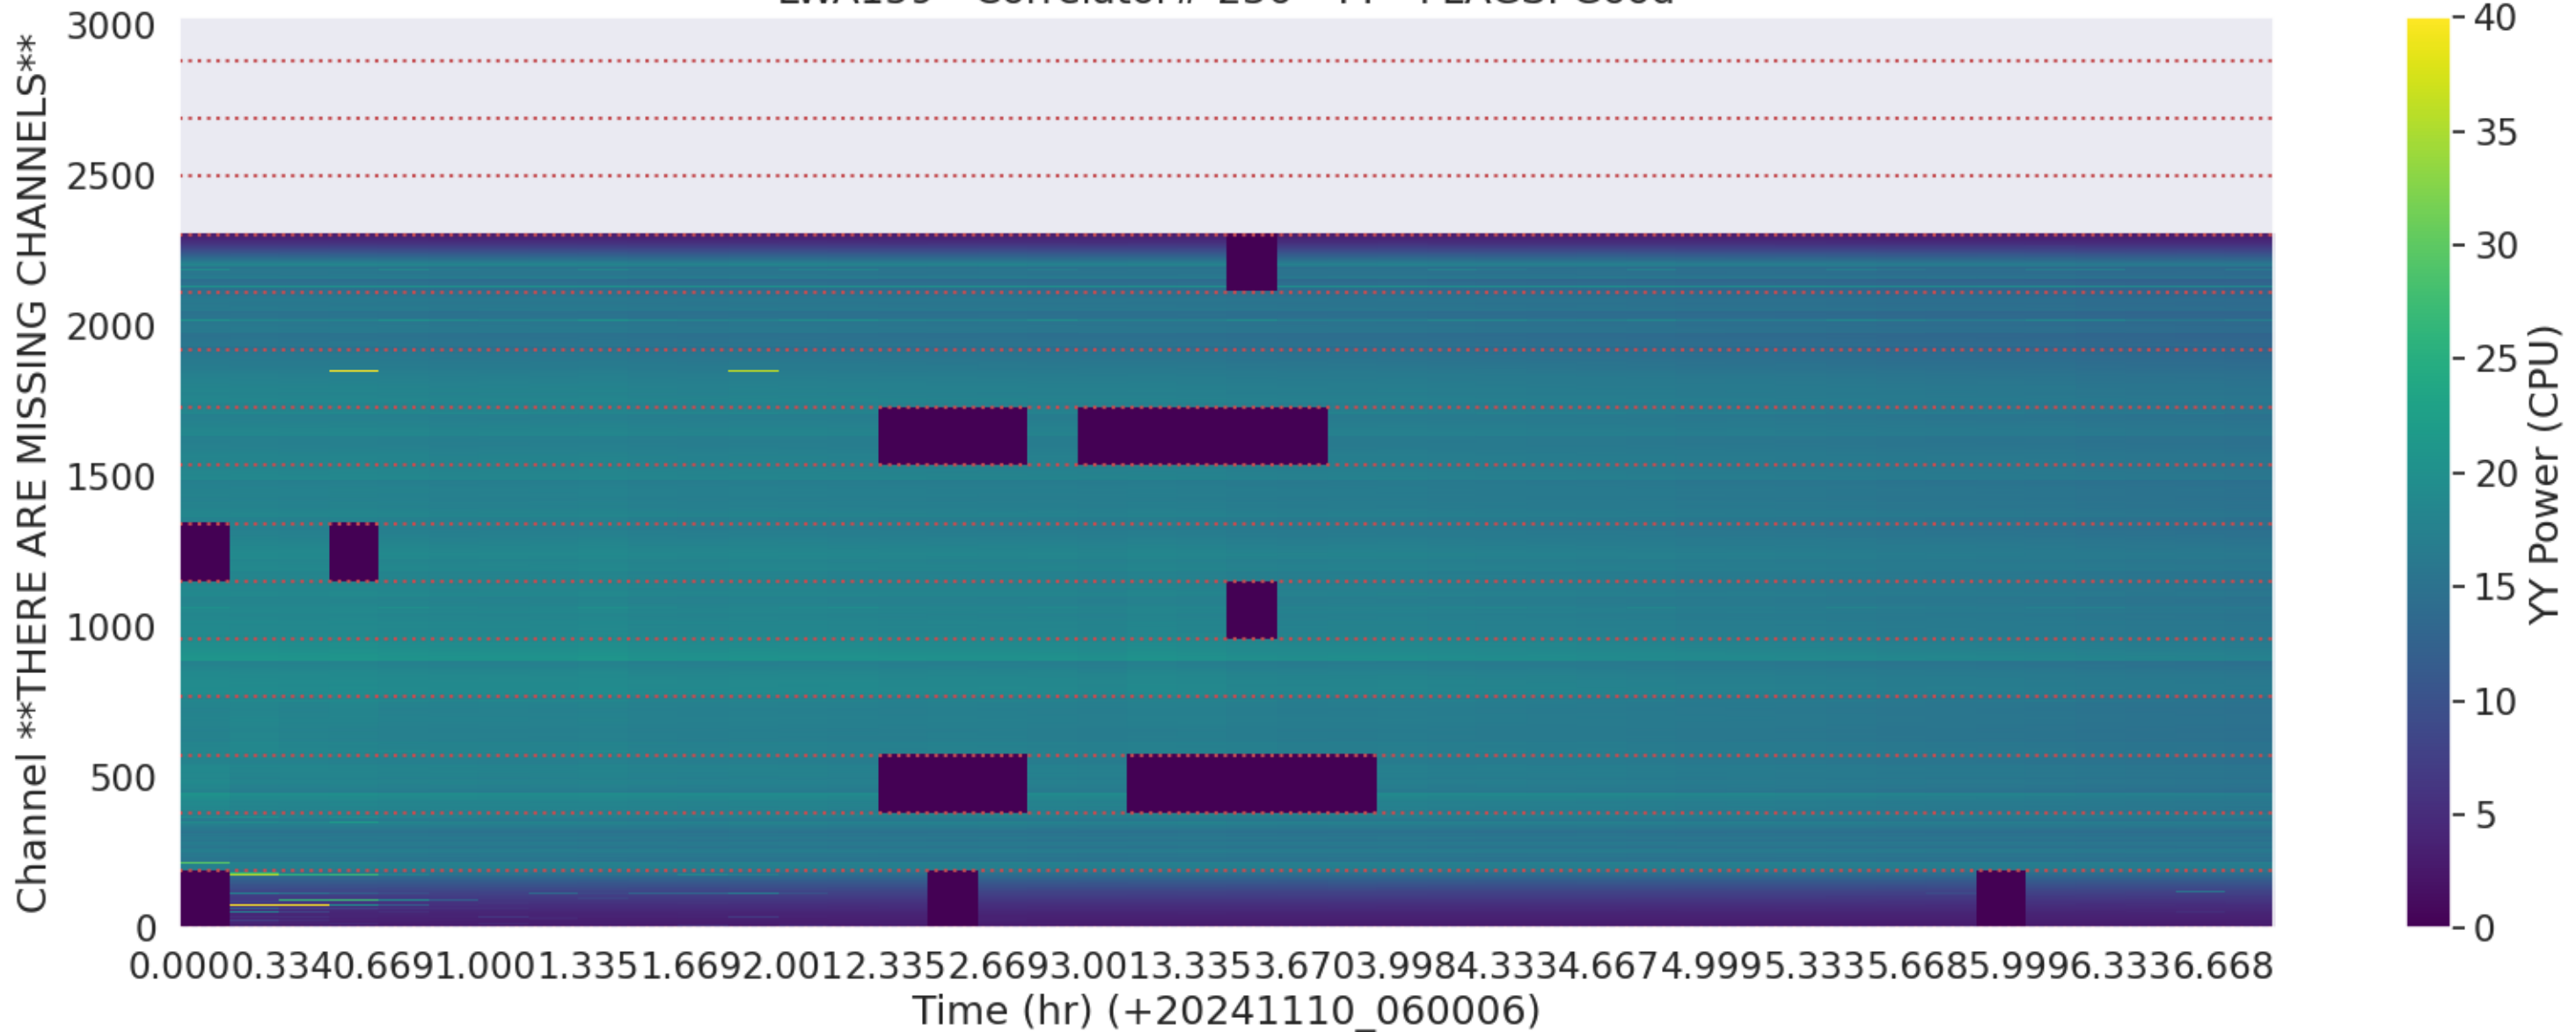

LWA159 - Correlator# 236 - YY - FLAGS: Good