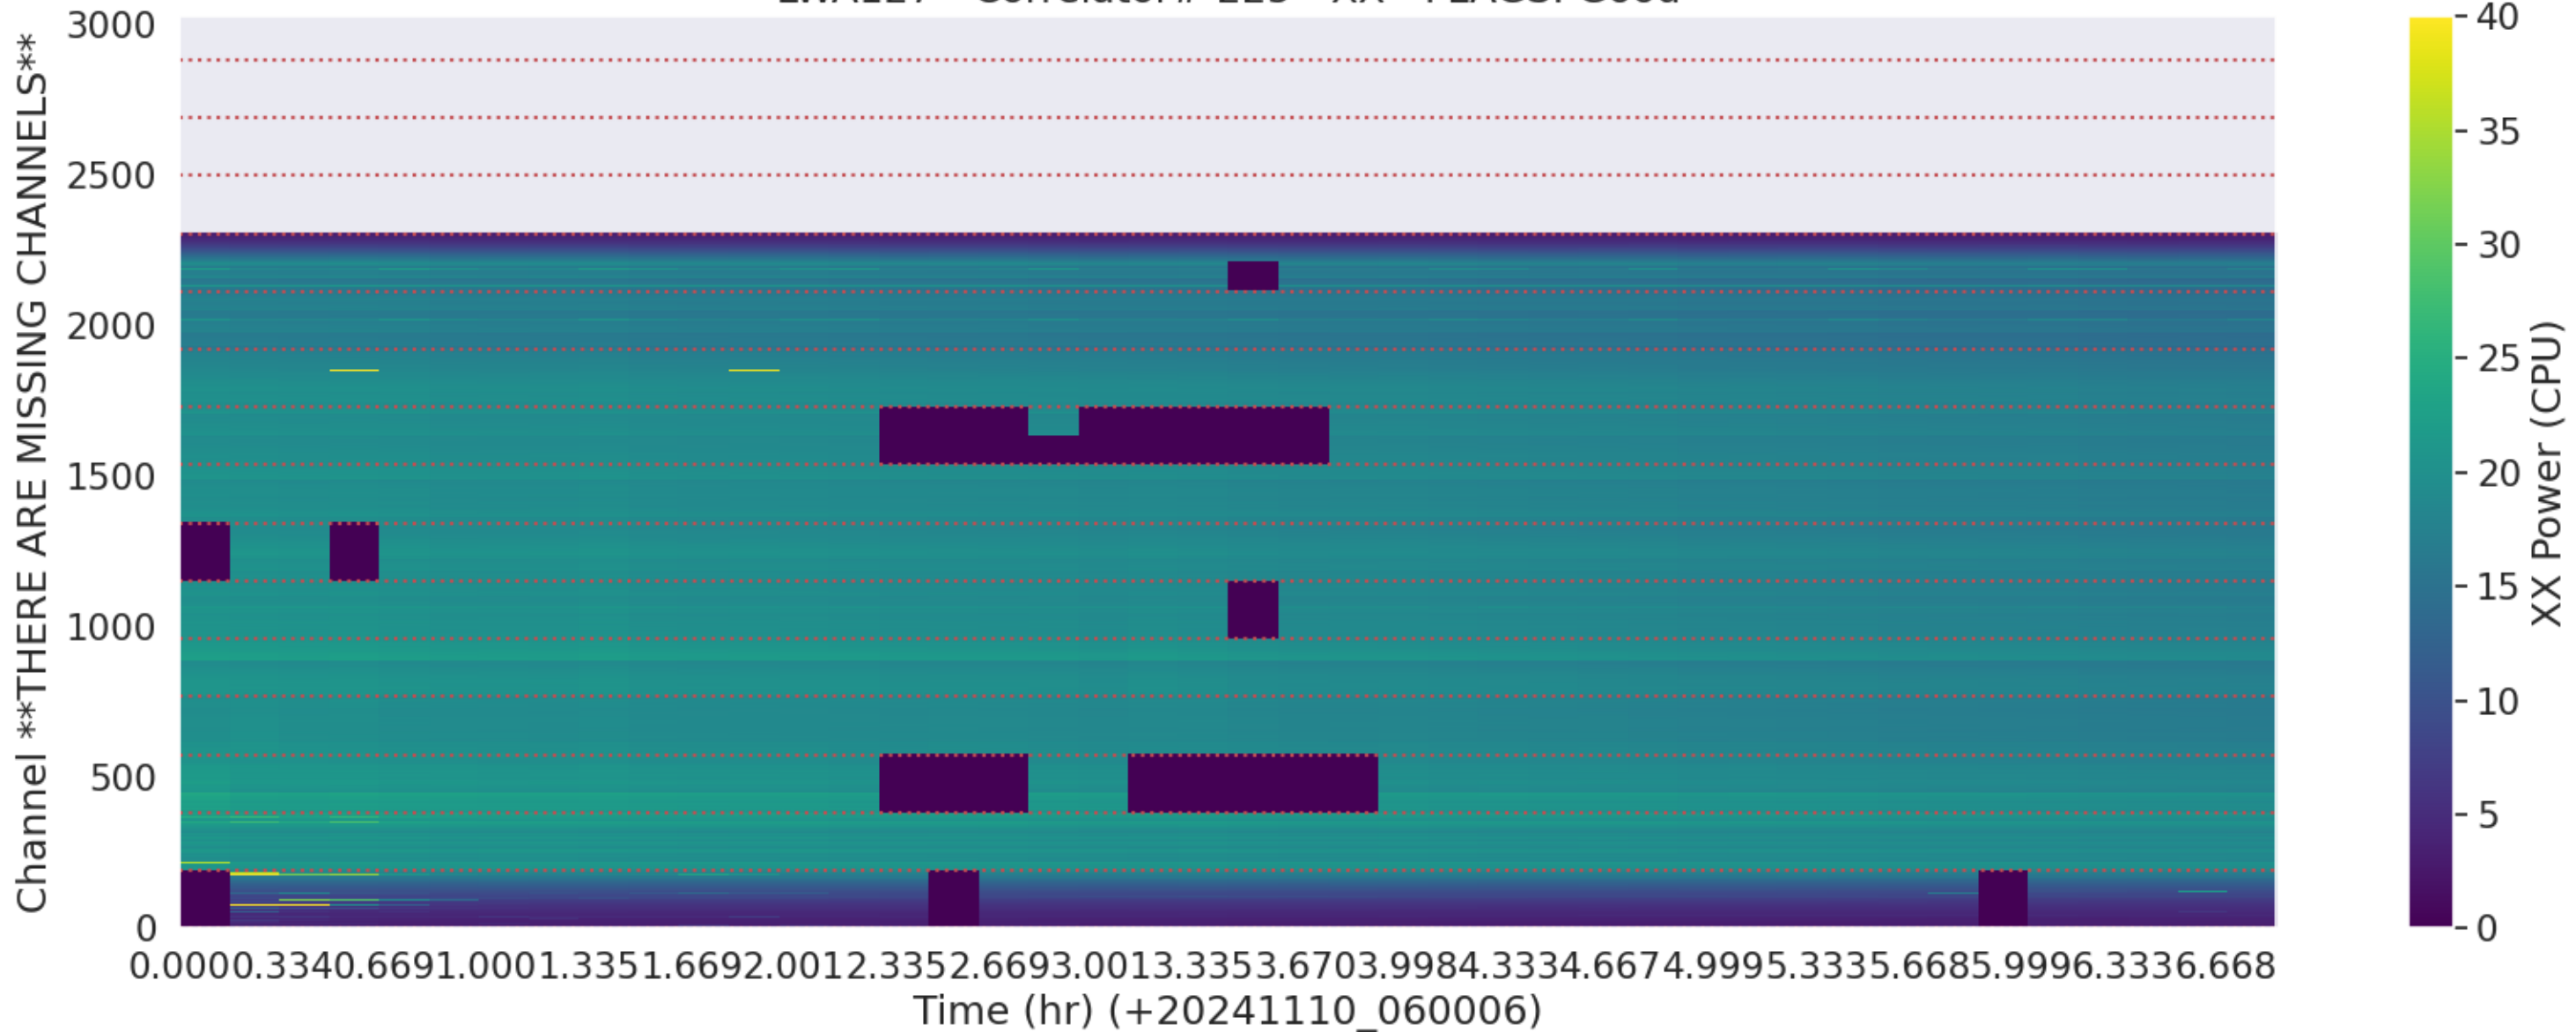

LWA127 - Correlator# 225 - XX - FLAGS: Good