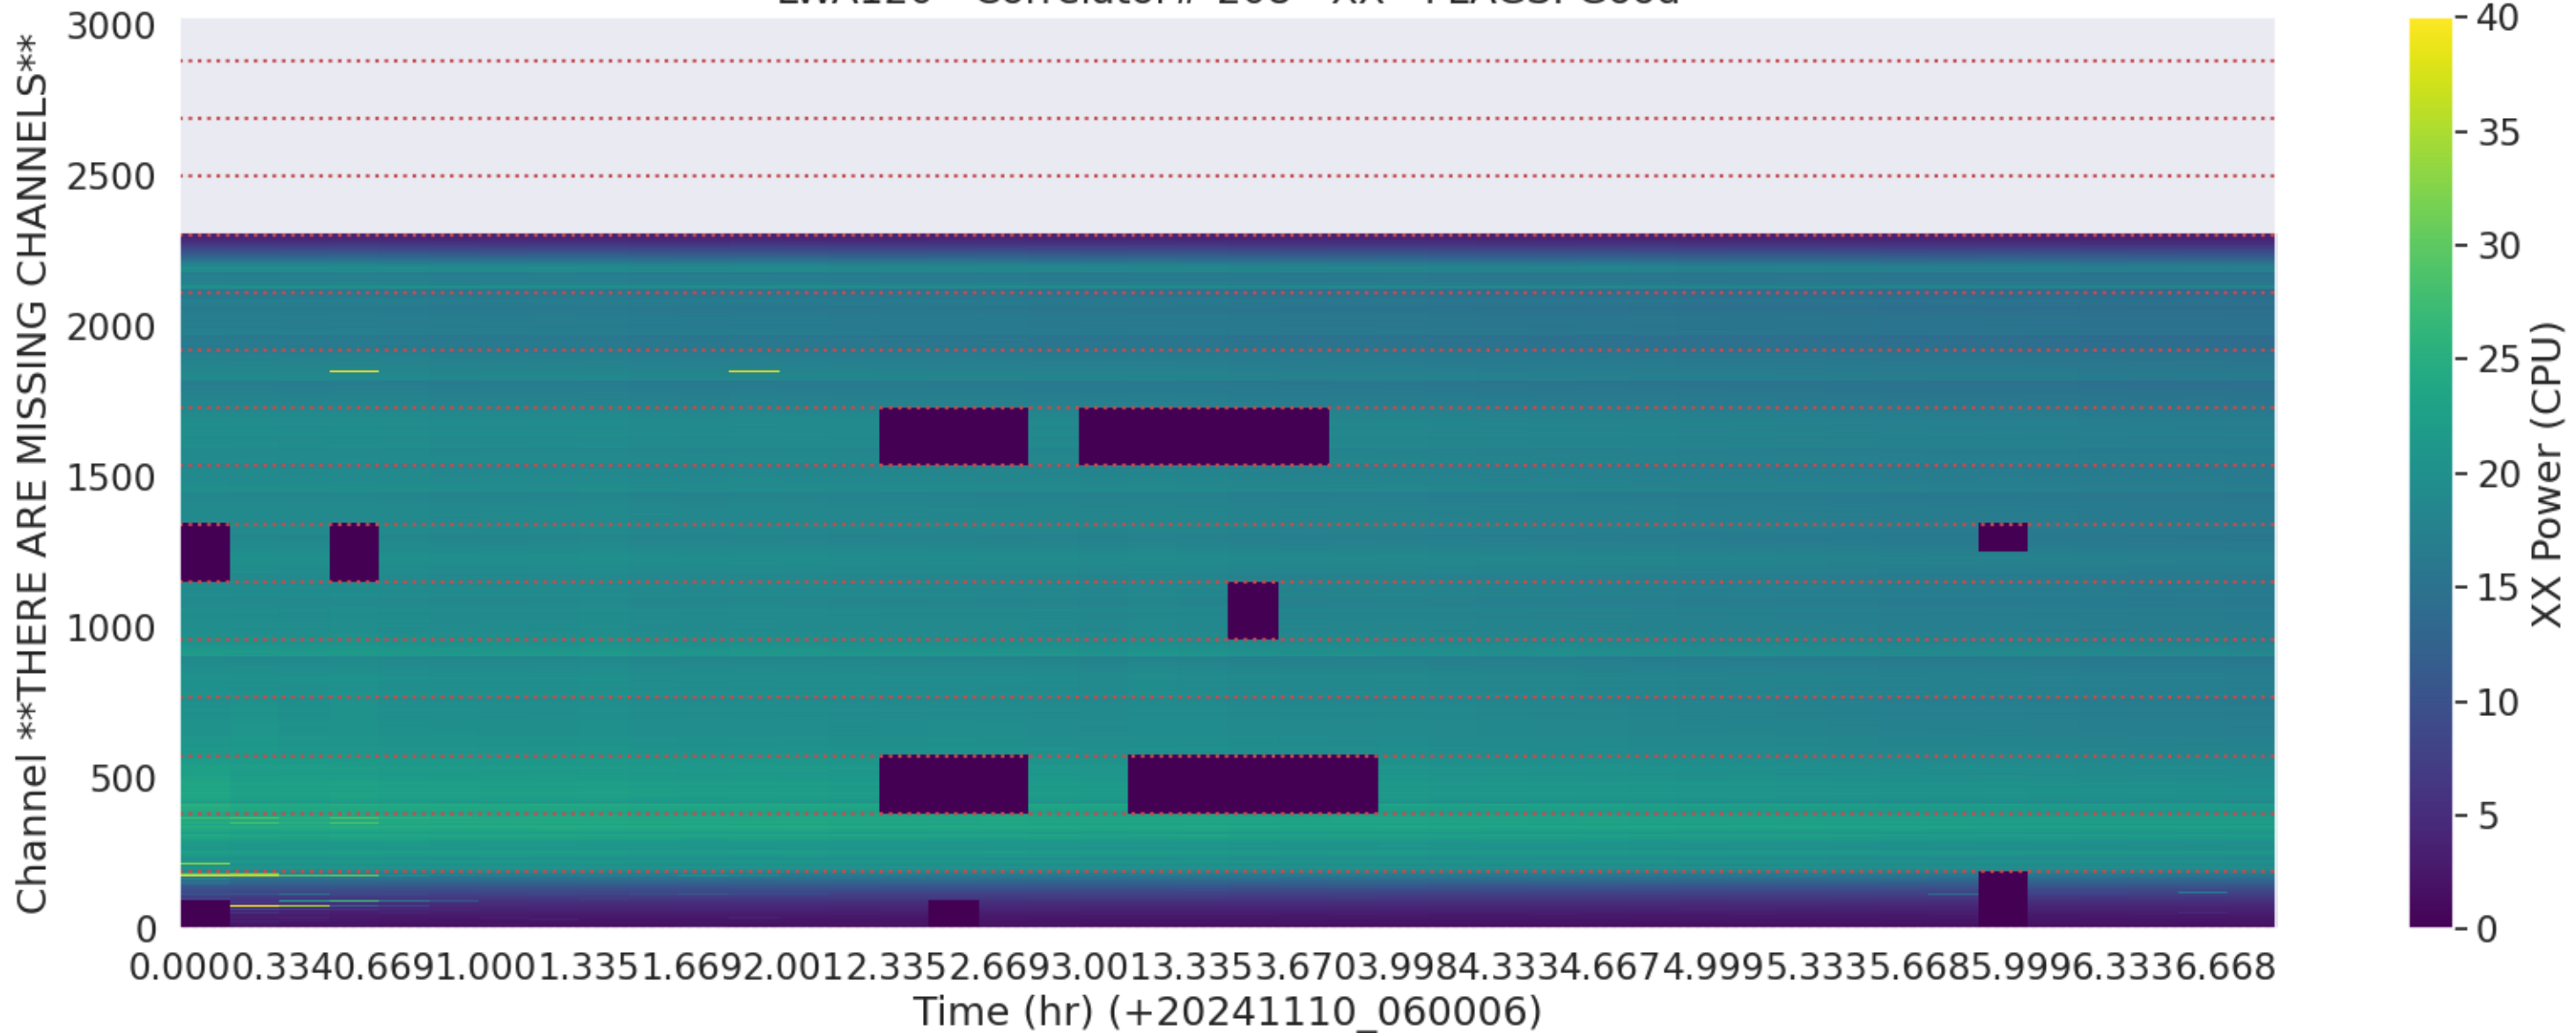

LWA120 - Correlator# 208 - XX - FLAGS: Good