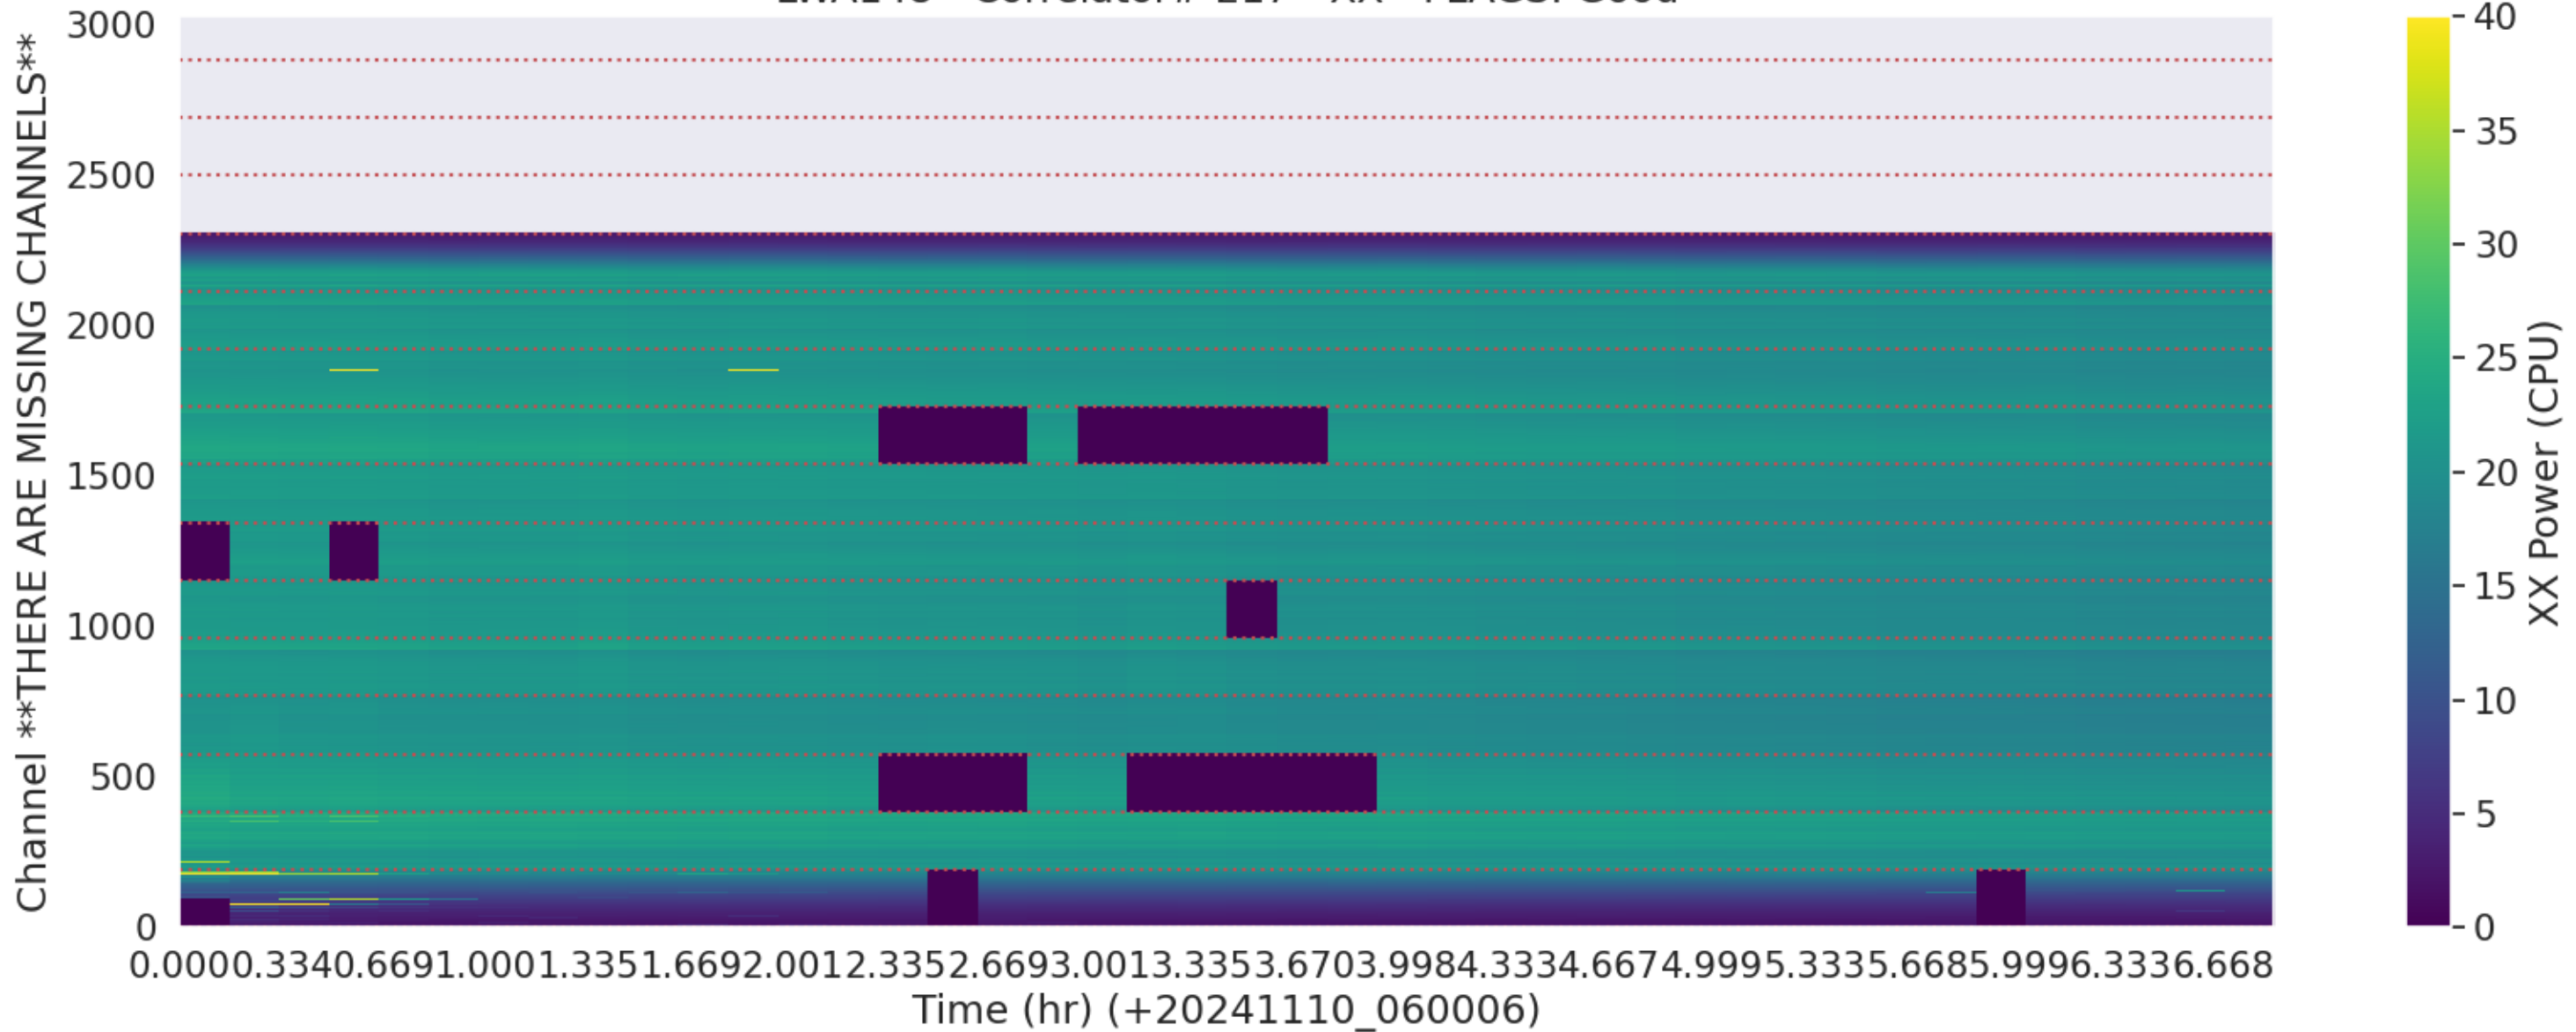

LWA148 - Correlator# 217 - XX - FLAGS: Good