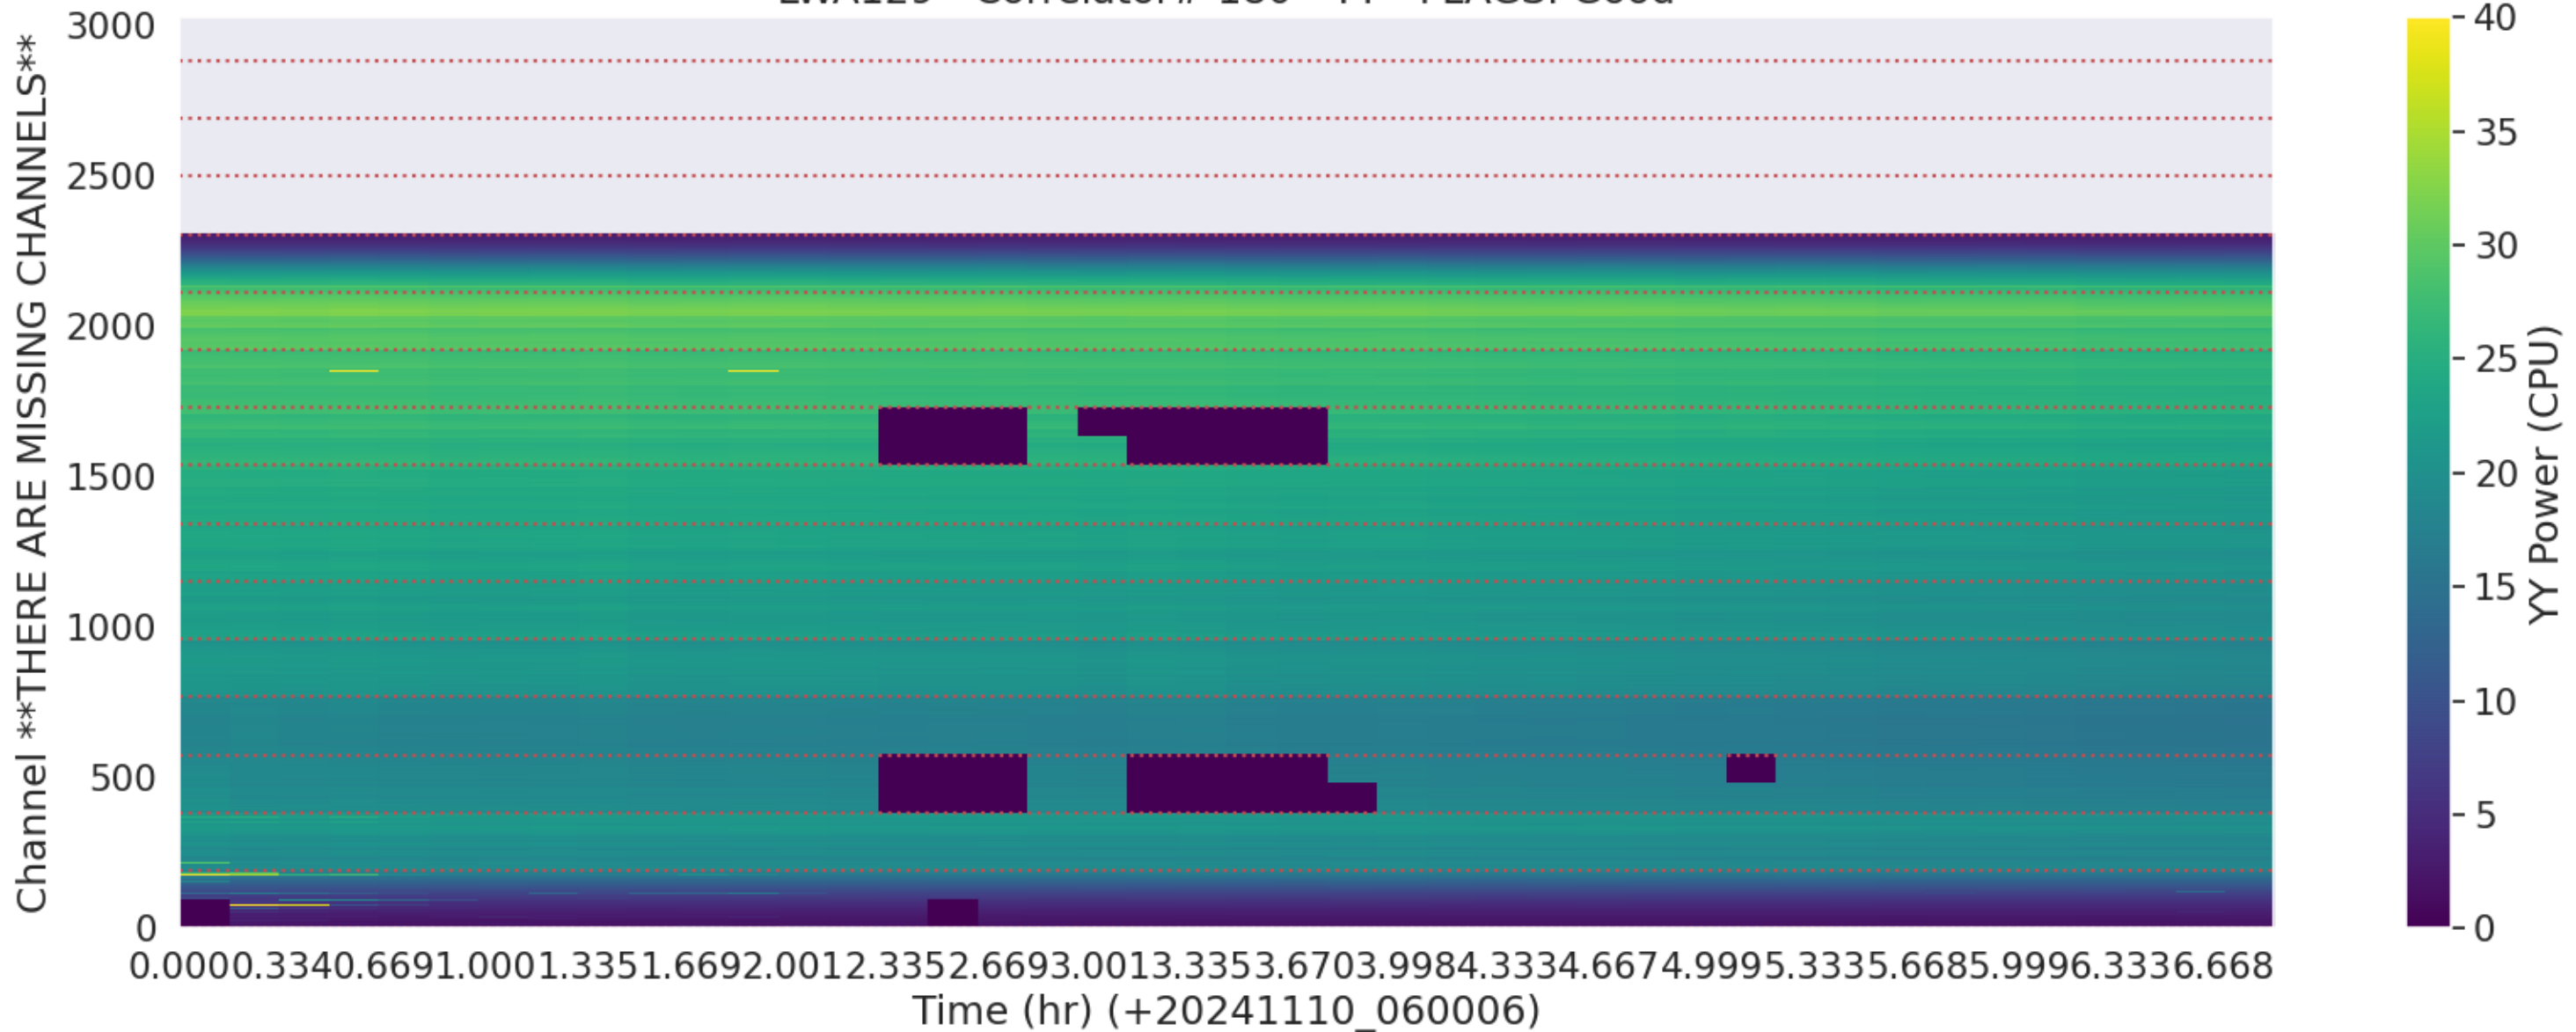

LWA104 - Correlator# 179 - XX - FLAGS: Good

LWA104 - Correlator# 179 - YY - FLAGS: Good

LWA129 - Correlator# 180 - XX - FLAGS: Good

LWA129 - Correlator# 180 - YY - FLAGS: Good

LWA037 - Correlator# 181 - XX - FLAGS: Good