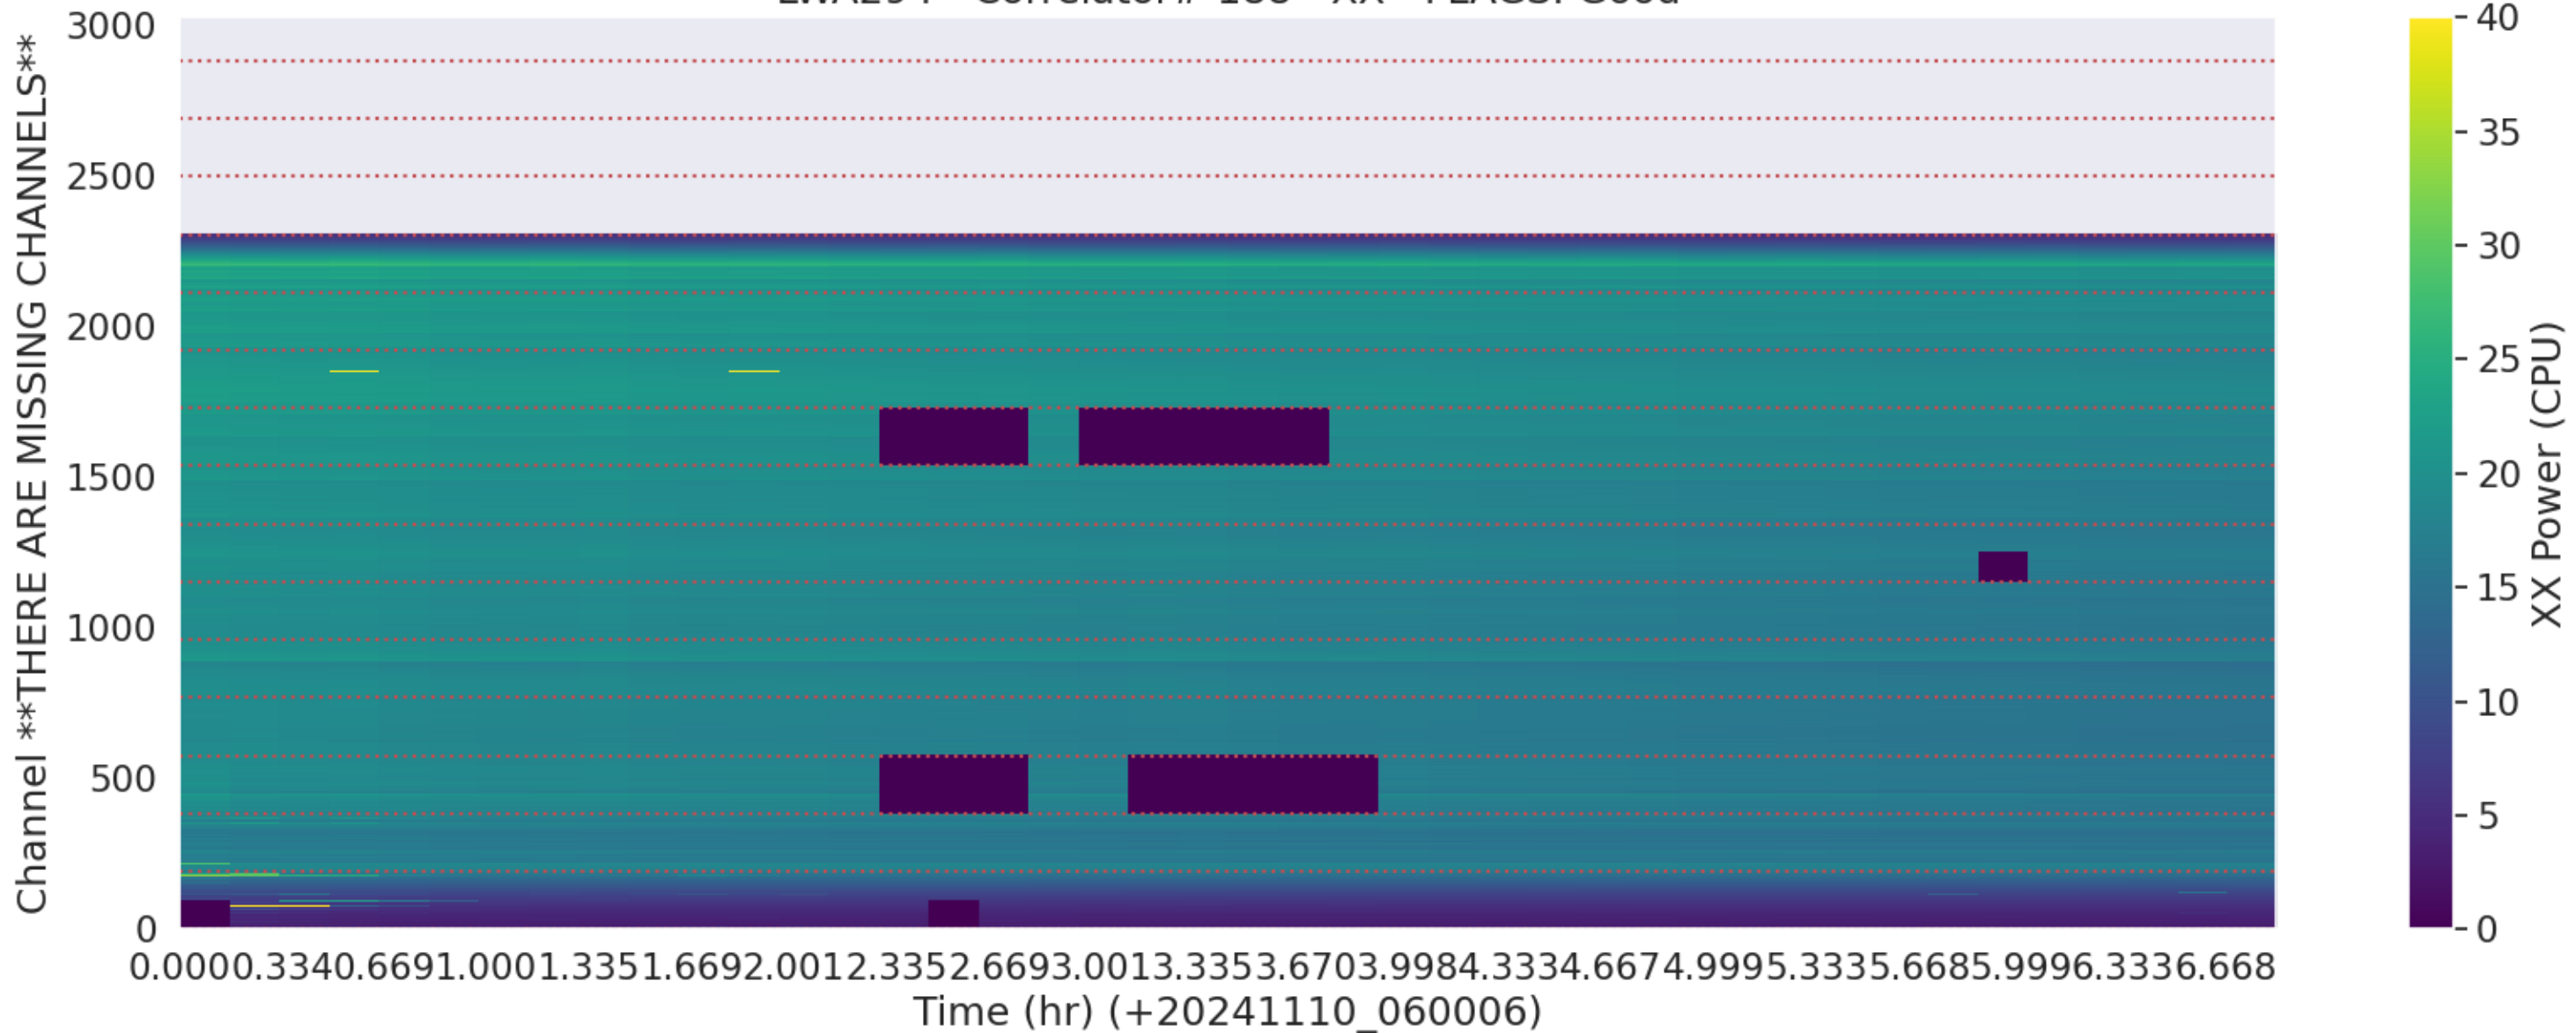

LWA252 - Correlator# 186 - YY - FLAGS: Good

LWA139 - Correlator# 187 - XX - FLAGS: Good

LWA139 - Correlator# 187 - YY - FLAGS: HighTimeVar+BadSpecShape

LWA294 - Correlator# 188 - XX - FLAGS: Good

LWA294 - Correlator# 188 - YY - FLAGS: Good