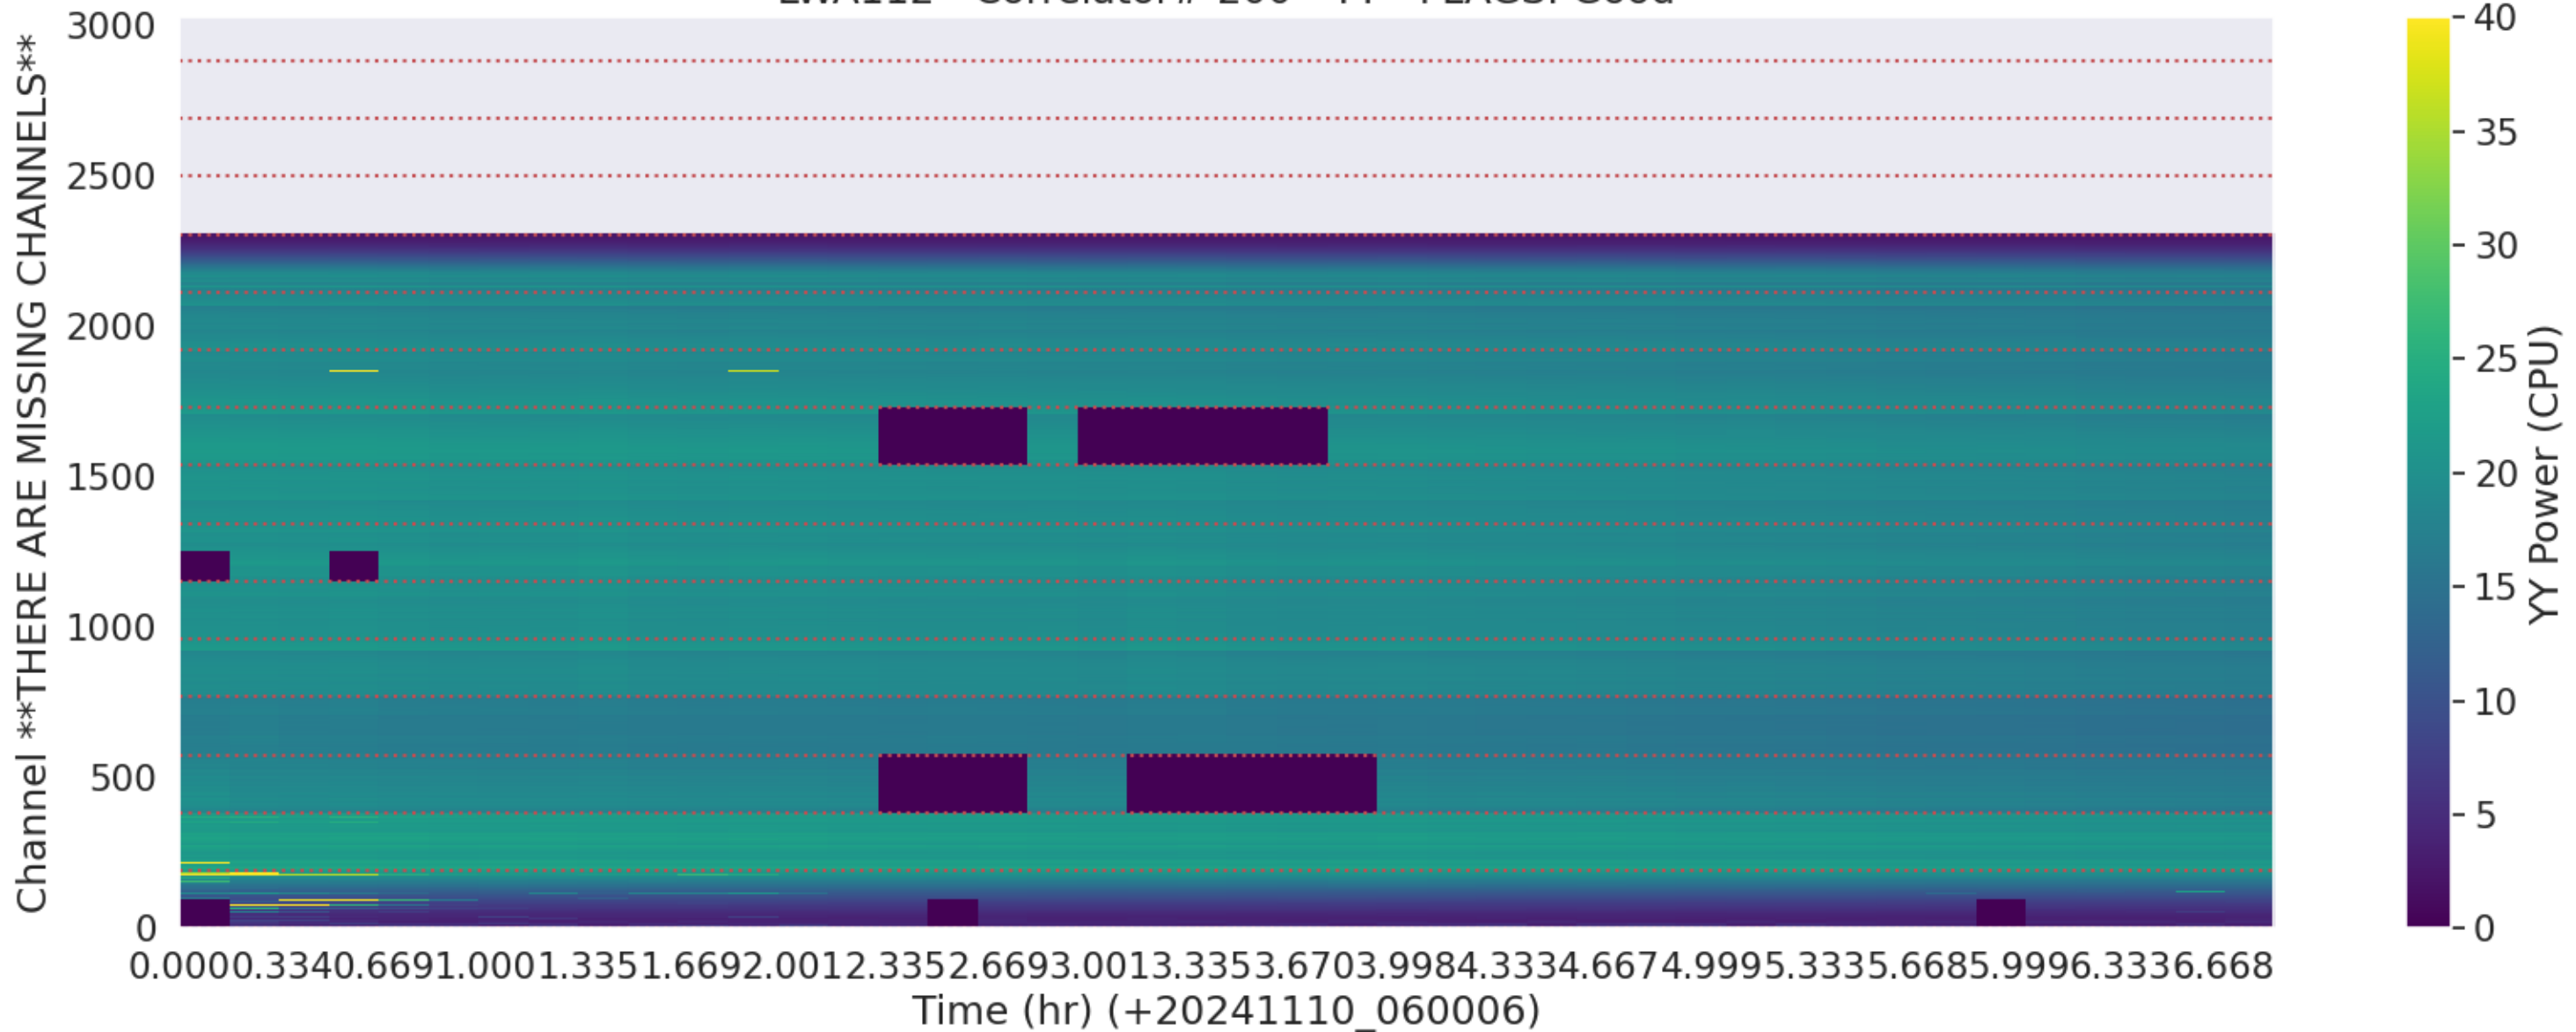

LWA112 - Correlator# 200 - YY - FLAGS: Good