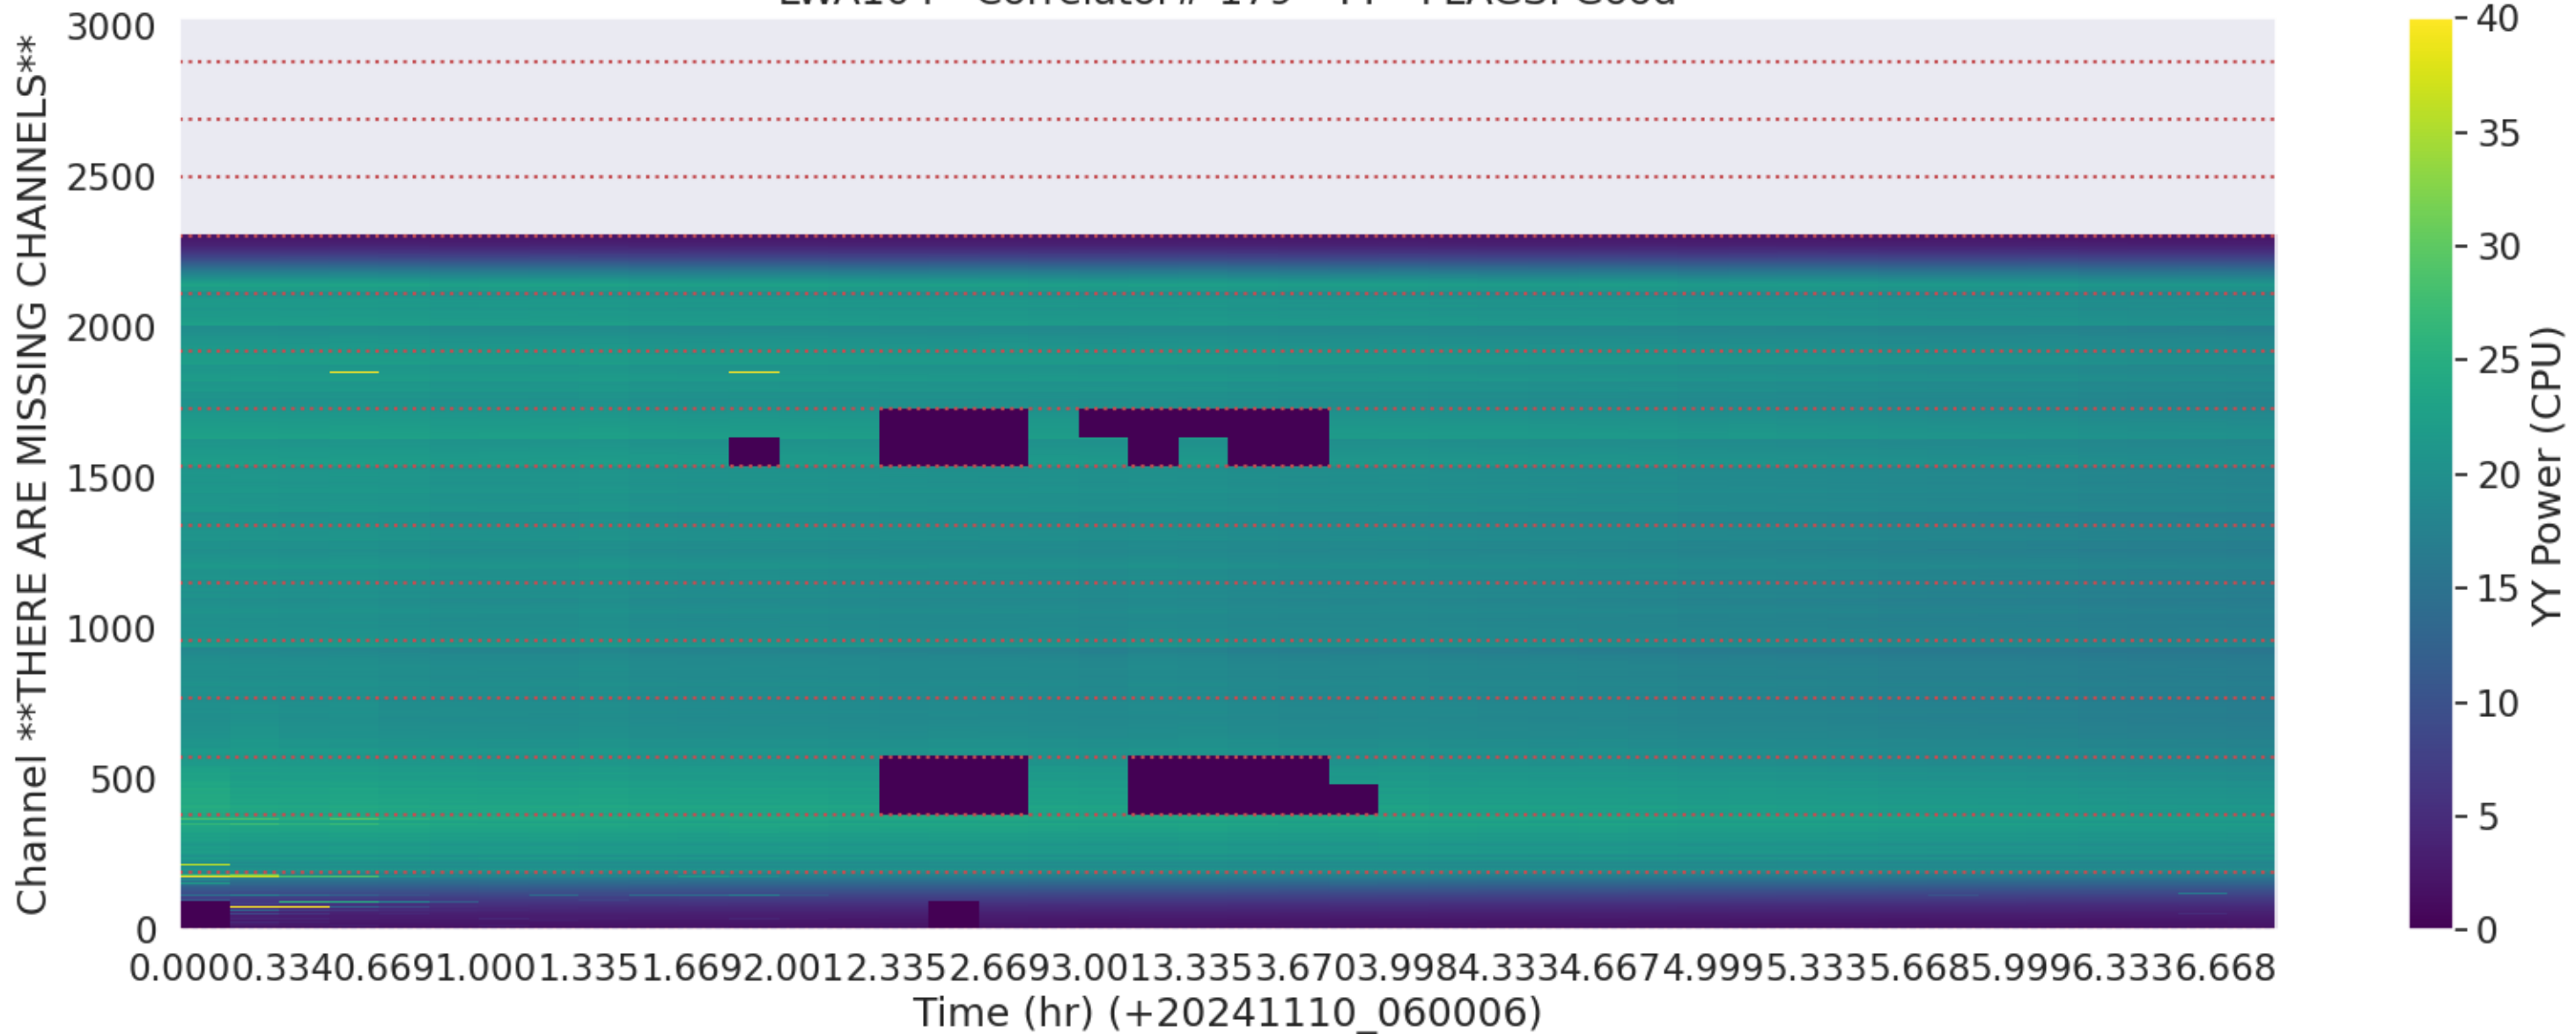

LWA104 - Correlator# 179 - YY - FLAGS: Good