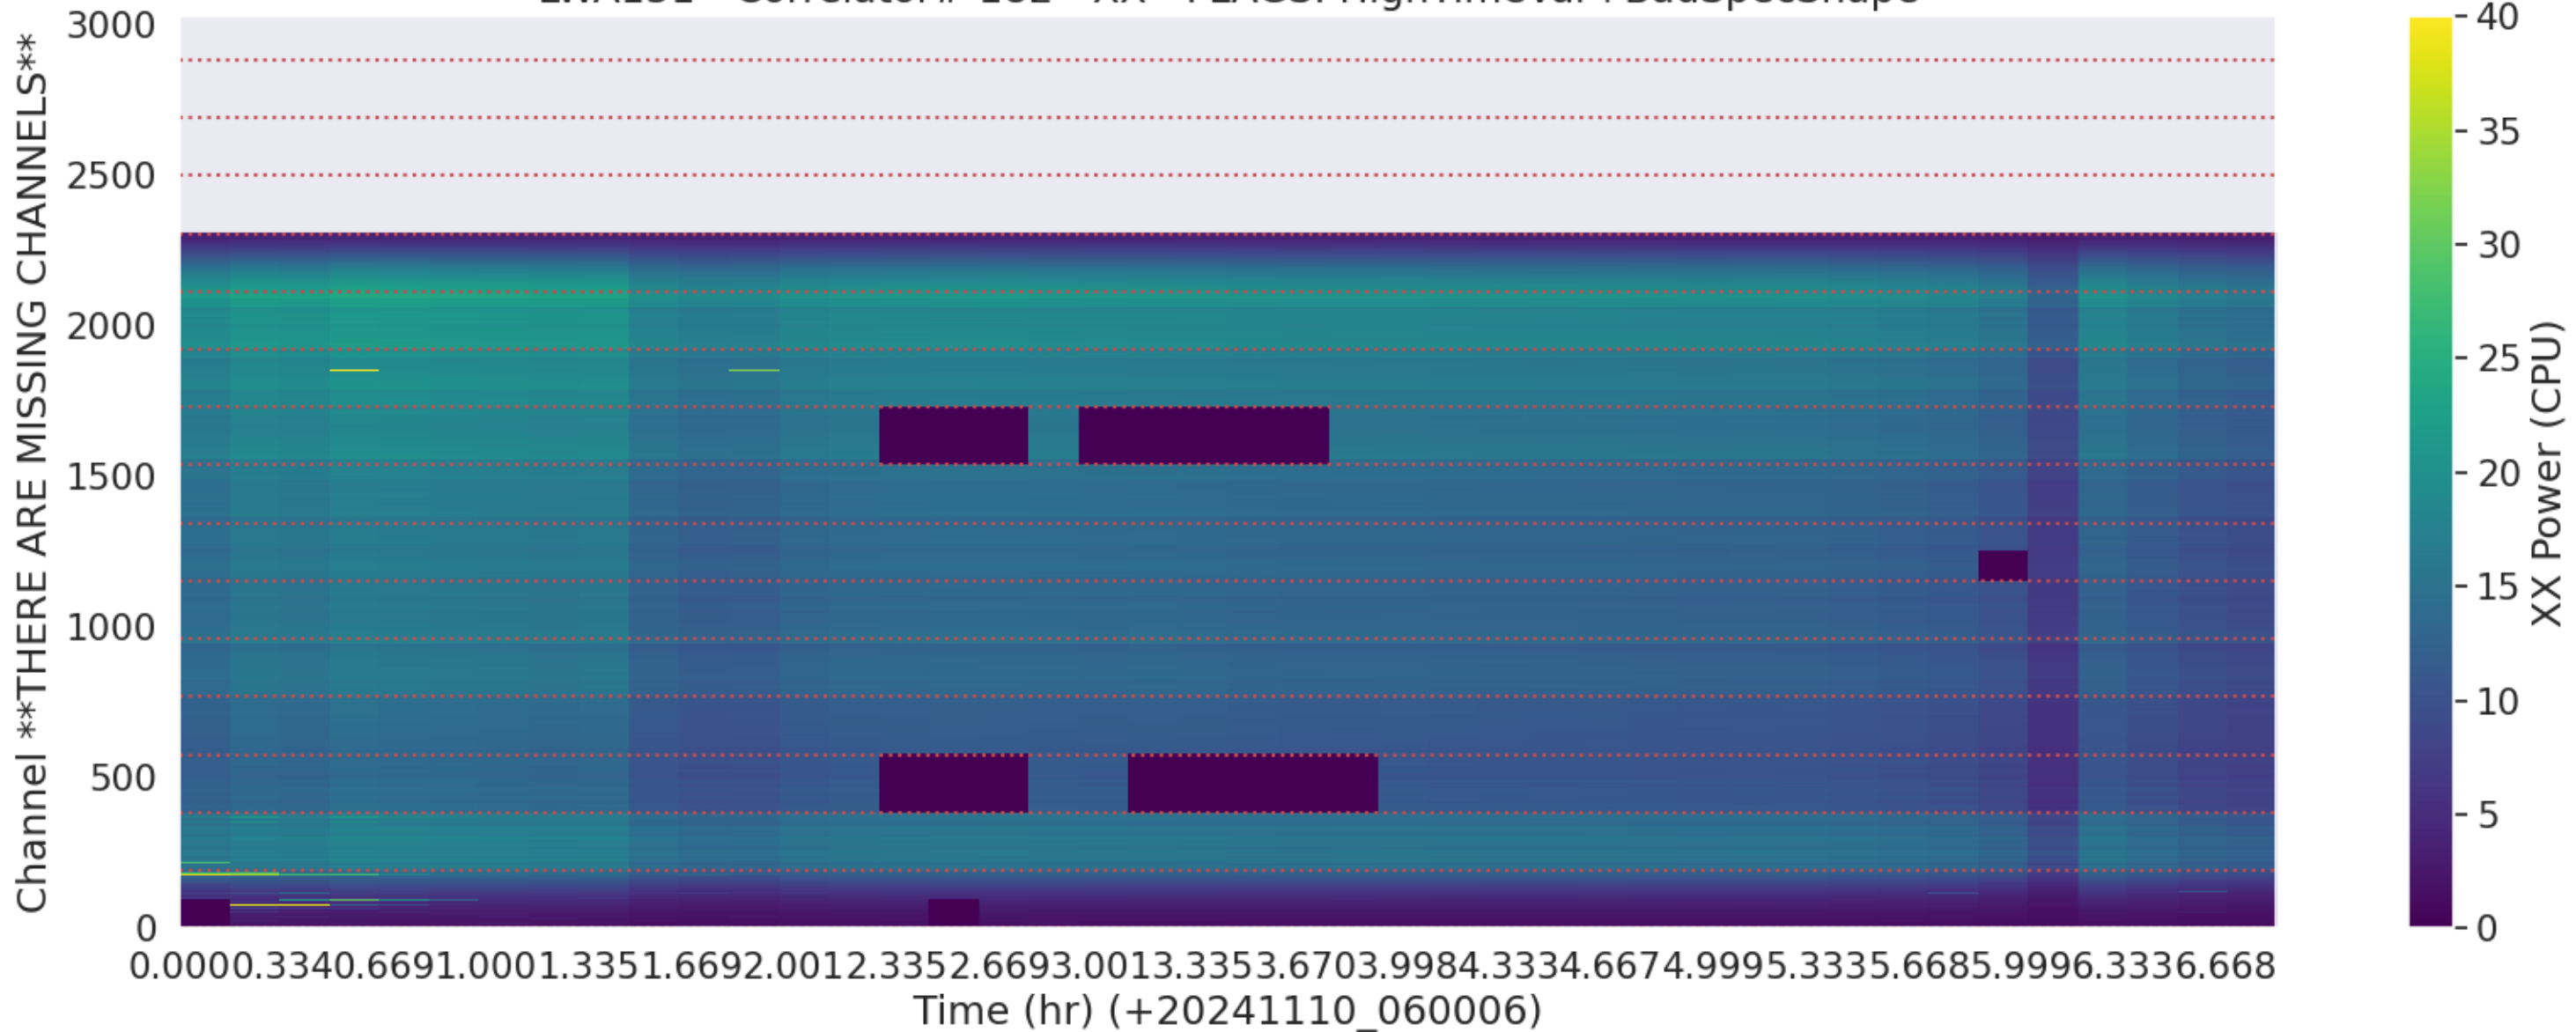

LWA131 - Correlator# 182 - XX - FLAGS: HighTimeVar+BadSpecShape