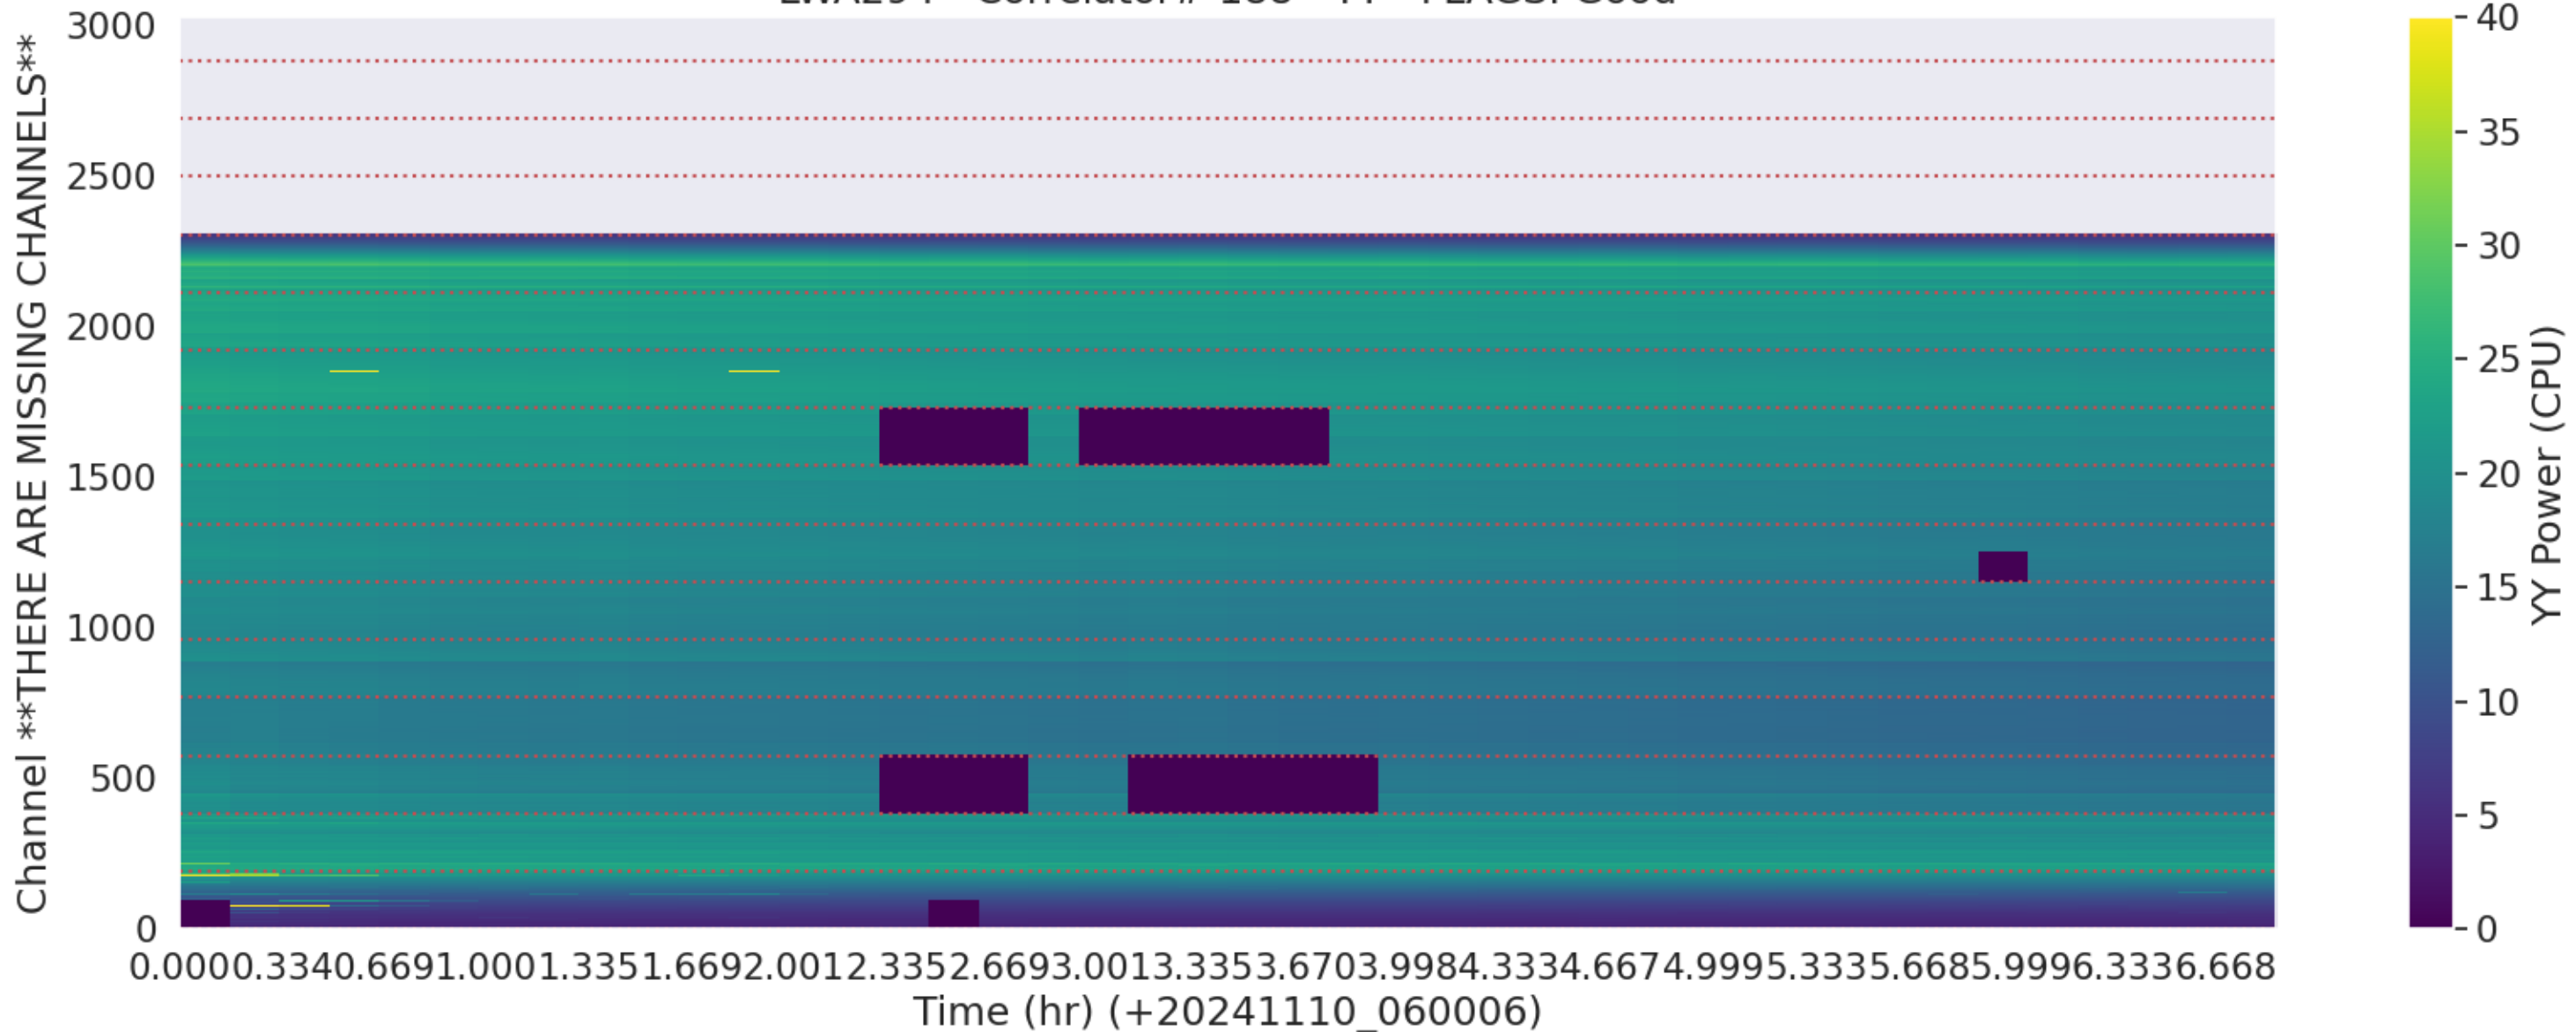

LWA252 - Correlator# 186 - YY - FLAGS: Good

LWA139 - Correlator# 187 - XX - FLAGS: Good

LWA139 - Correlator# 187 - YY - FLAGS: HighTimeVar+BadSpecShape

LWA294 - Correlator# 188 - XX - FLAGS: Good

LWA294 - Correlator# 188 - YY - FLAGS: Good