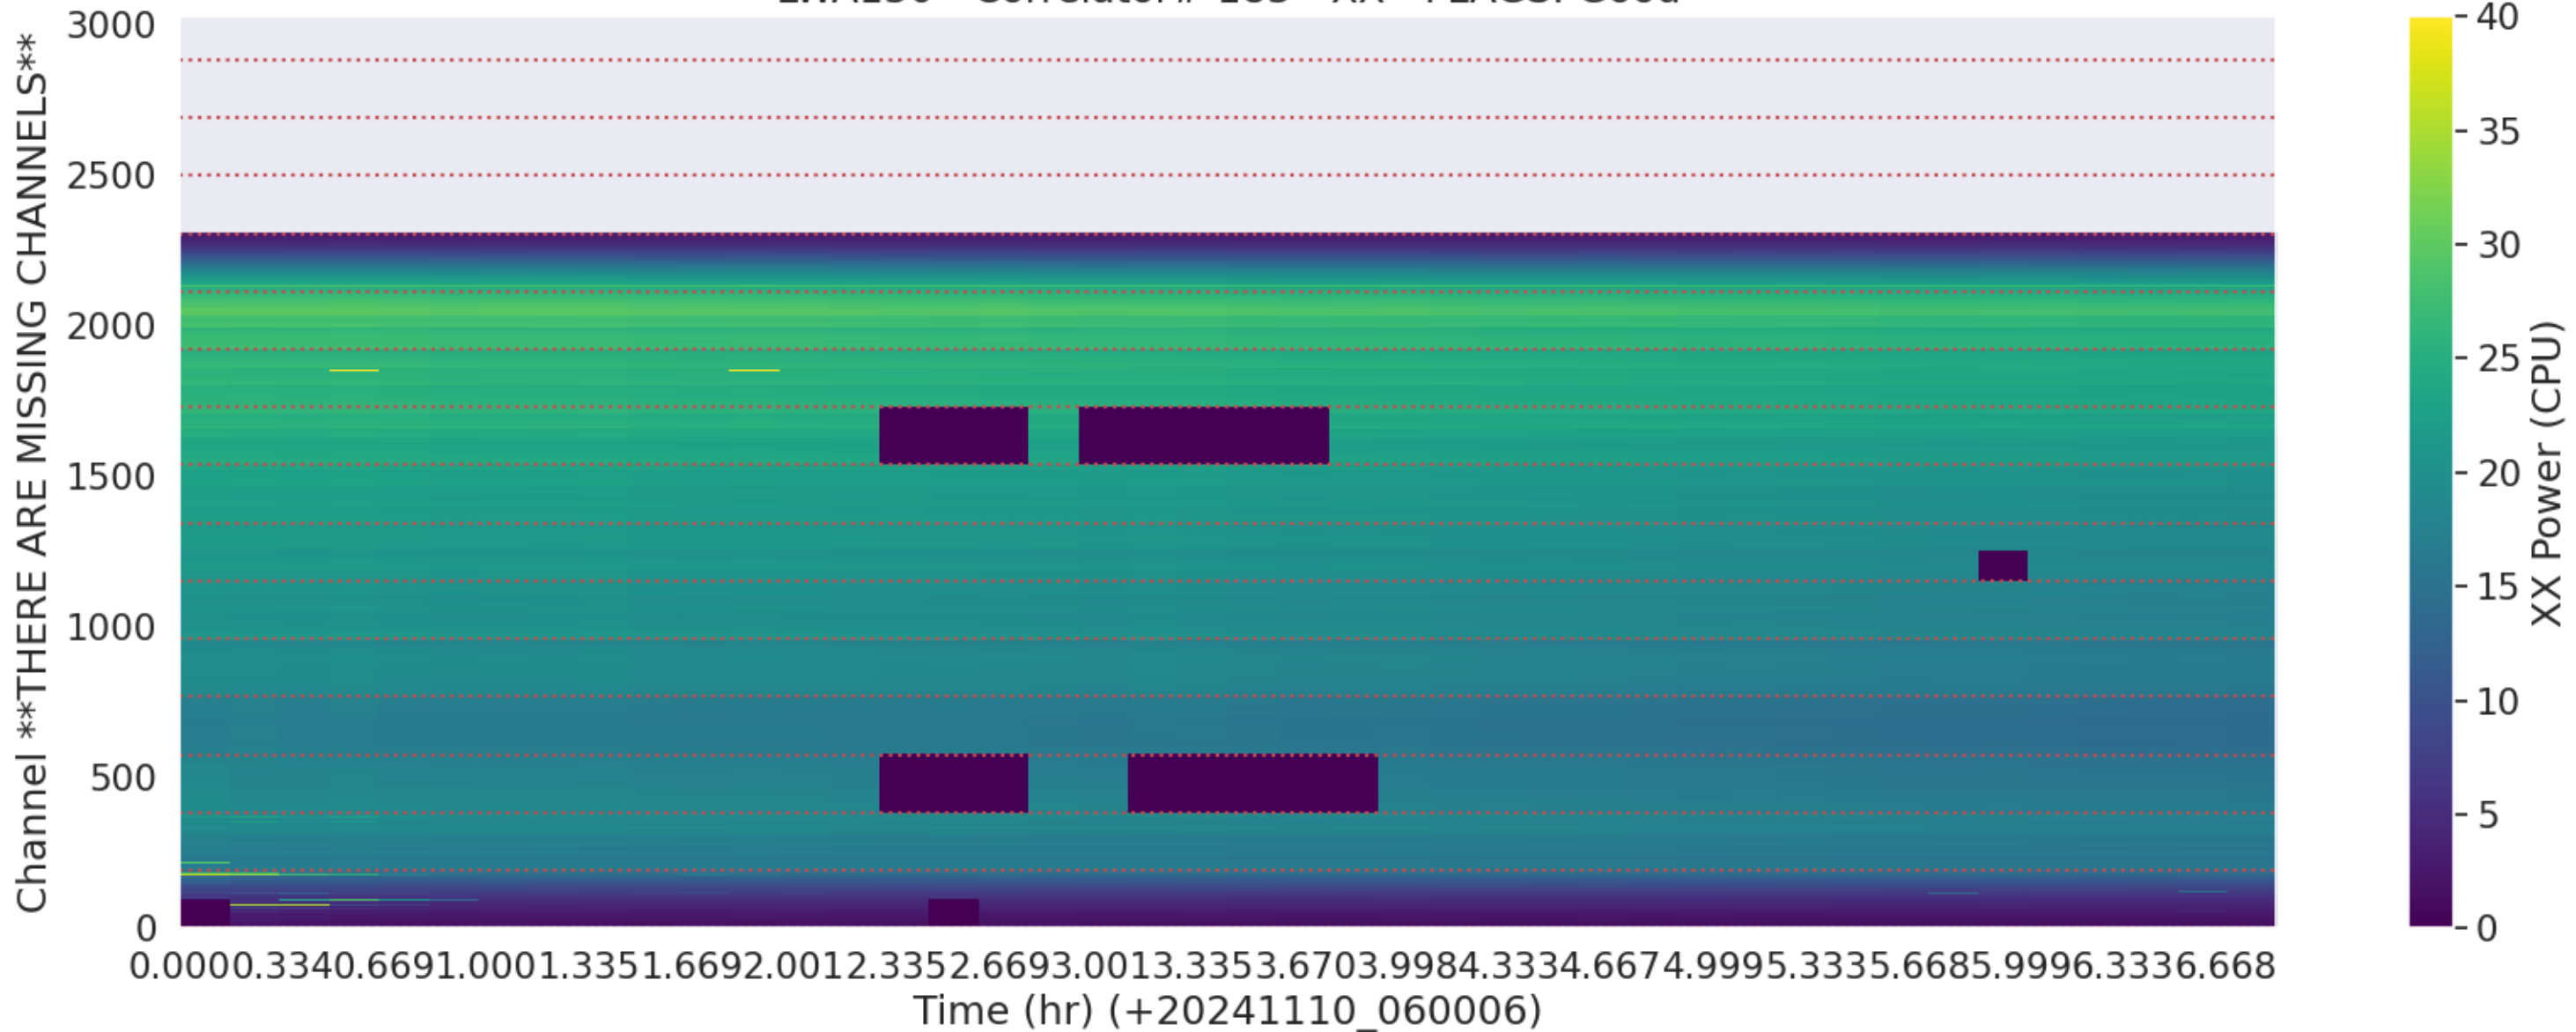

LWA037 - Correlator# 181 - YY - FLAGS: Good

LWA131 - Correlator# 182 - XX - FLAGS: HighTimeVar+BadSpecShape

LWA131 - Correlator# 182 - YY - FLAGS: Good

LWA130 - Correlator# 183 - XX - FLAGS: Good

LWA130 - Correlator# 183 - YY - FLAGS: Good