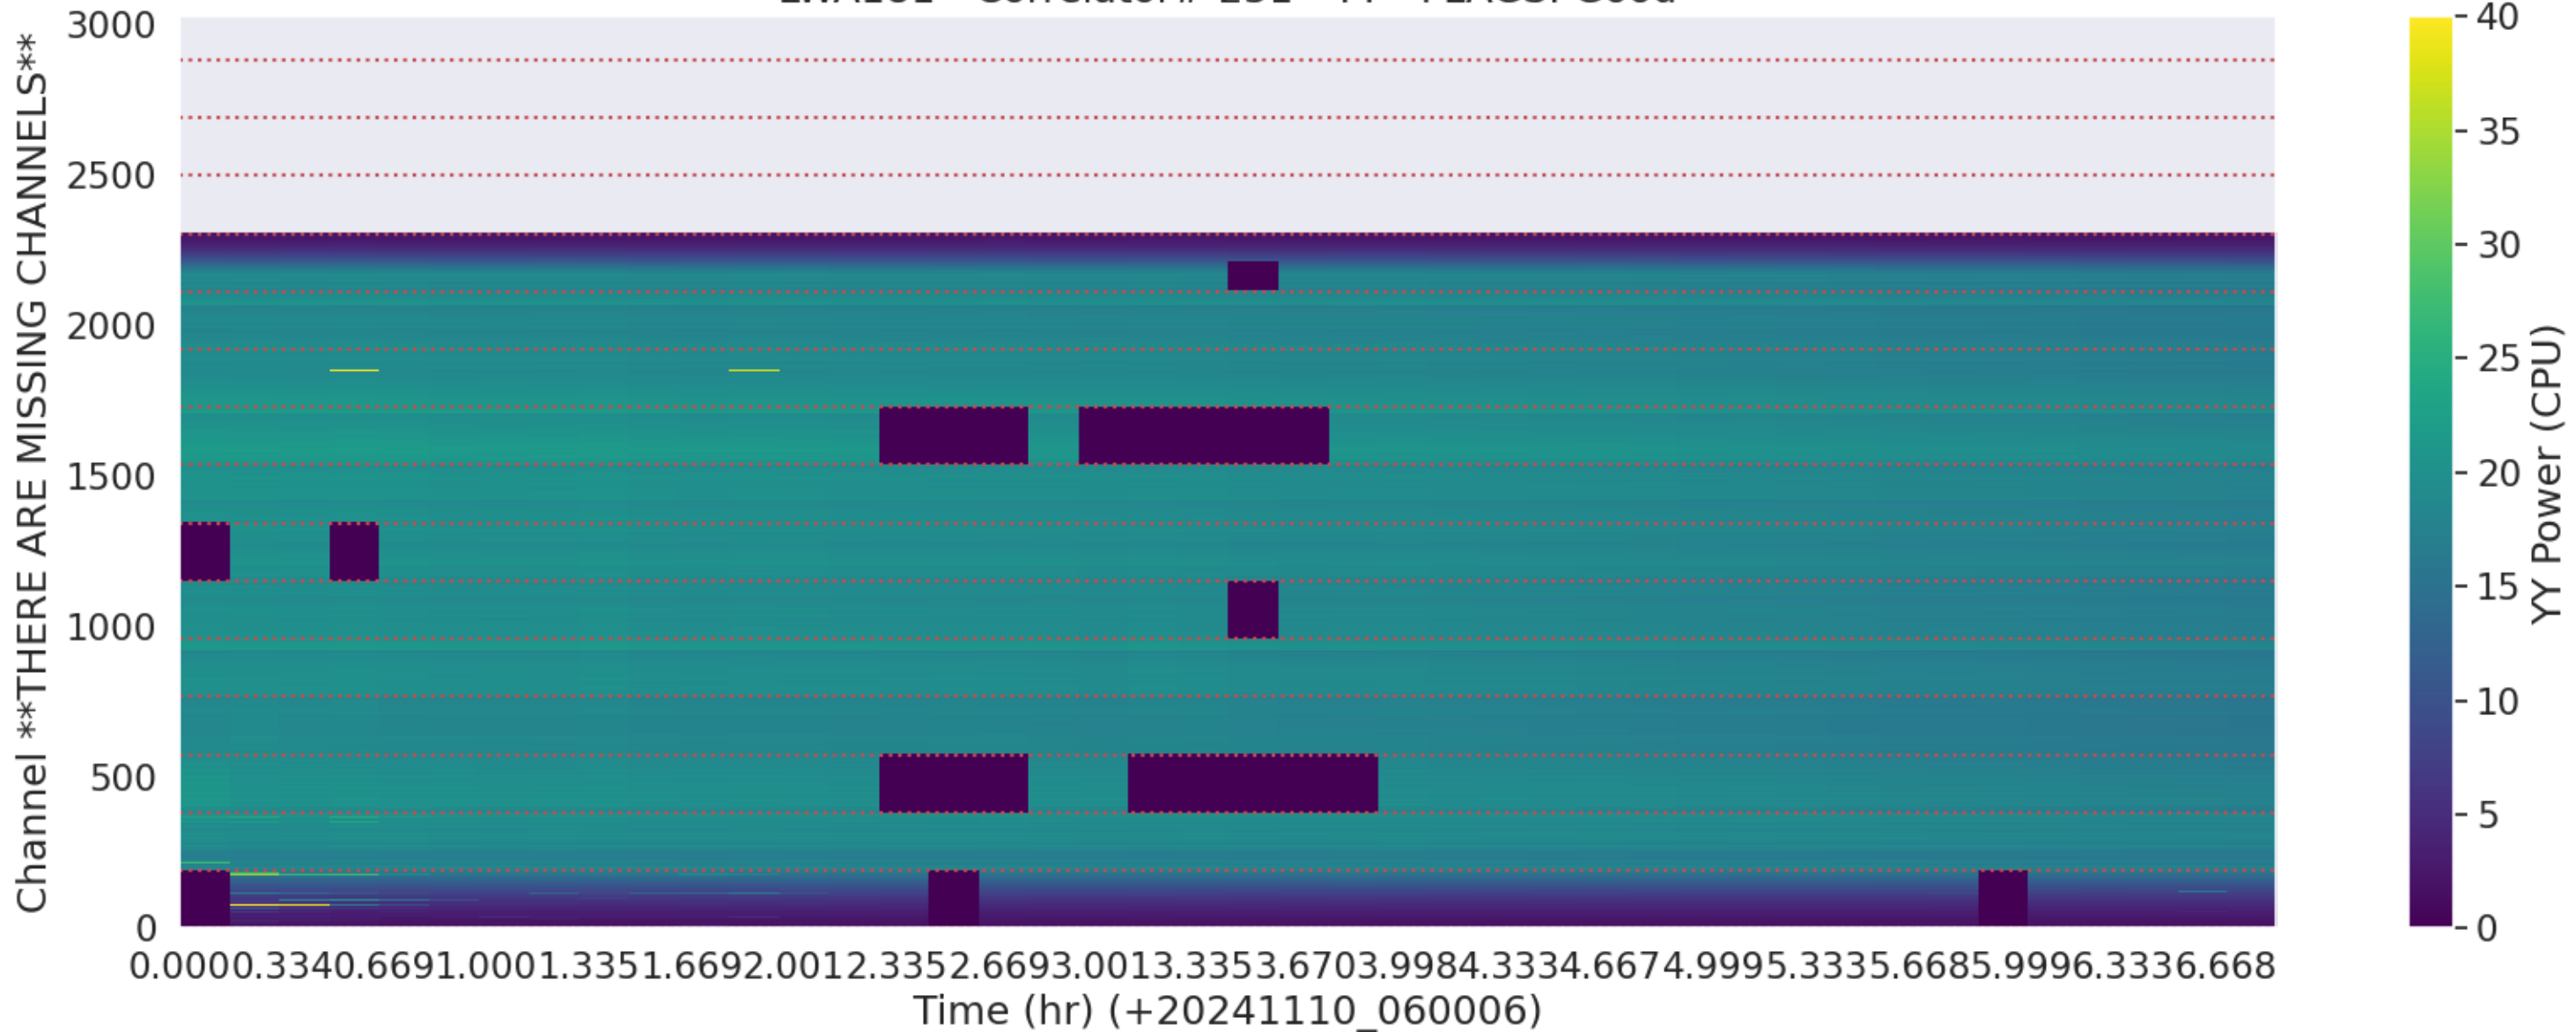

LWA181 - Correlator# 231 - YY - FLAGS: Good