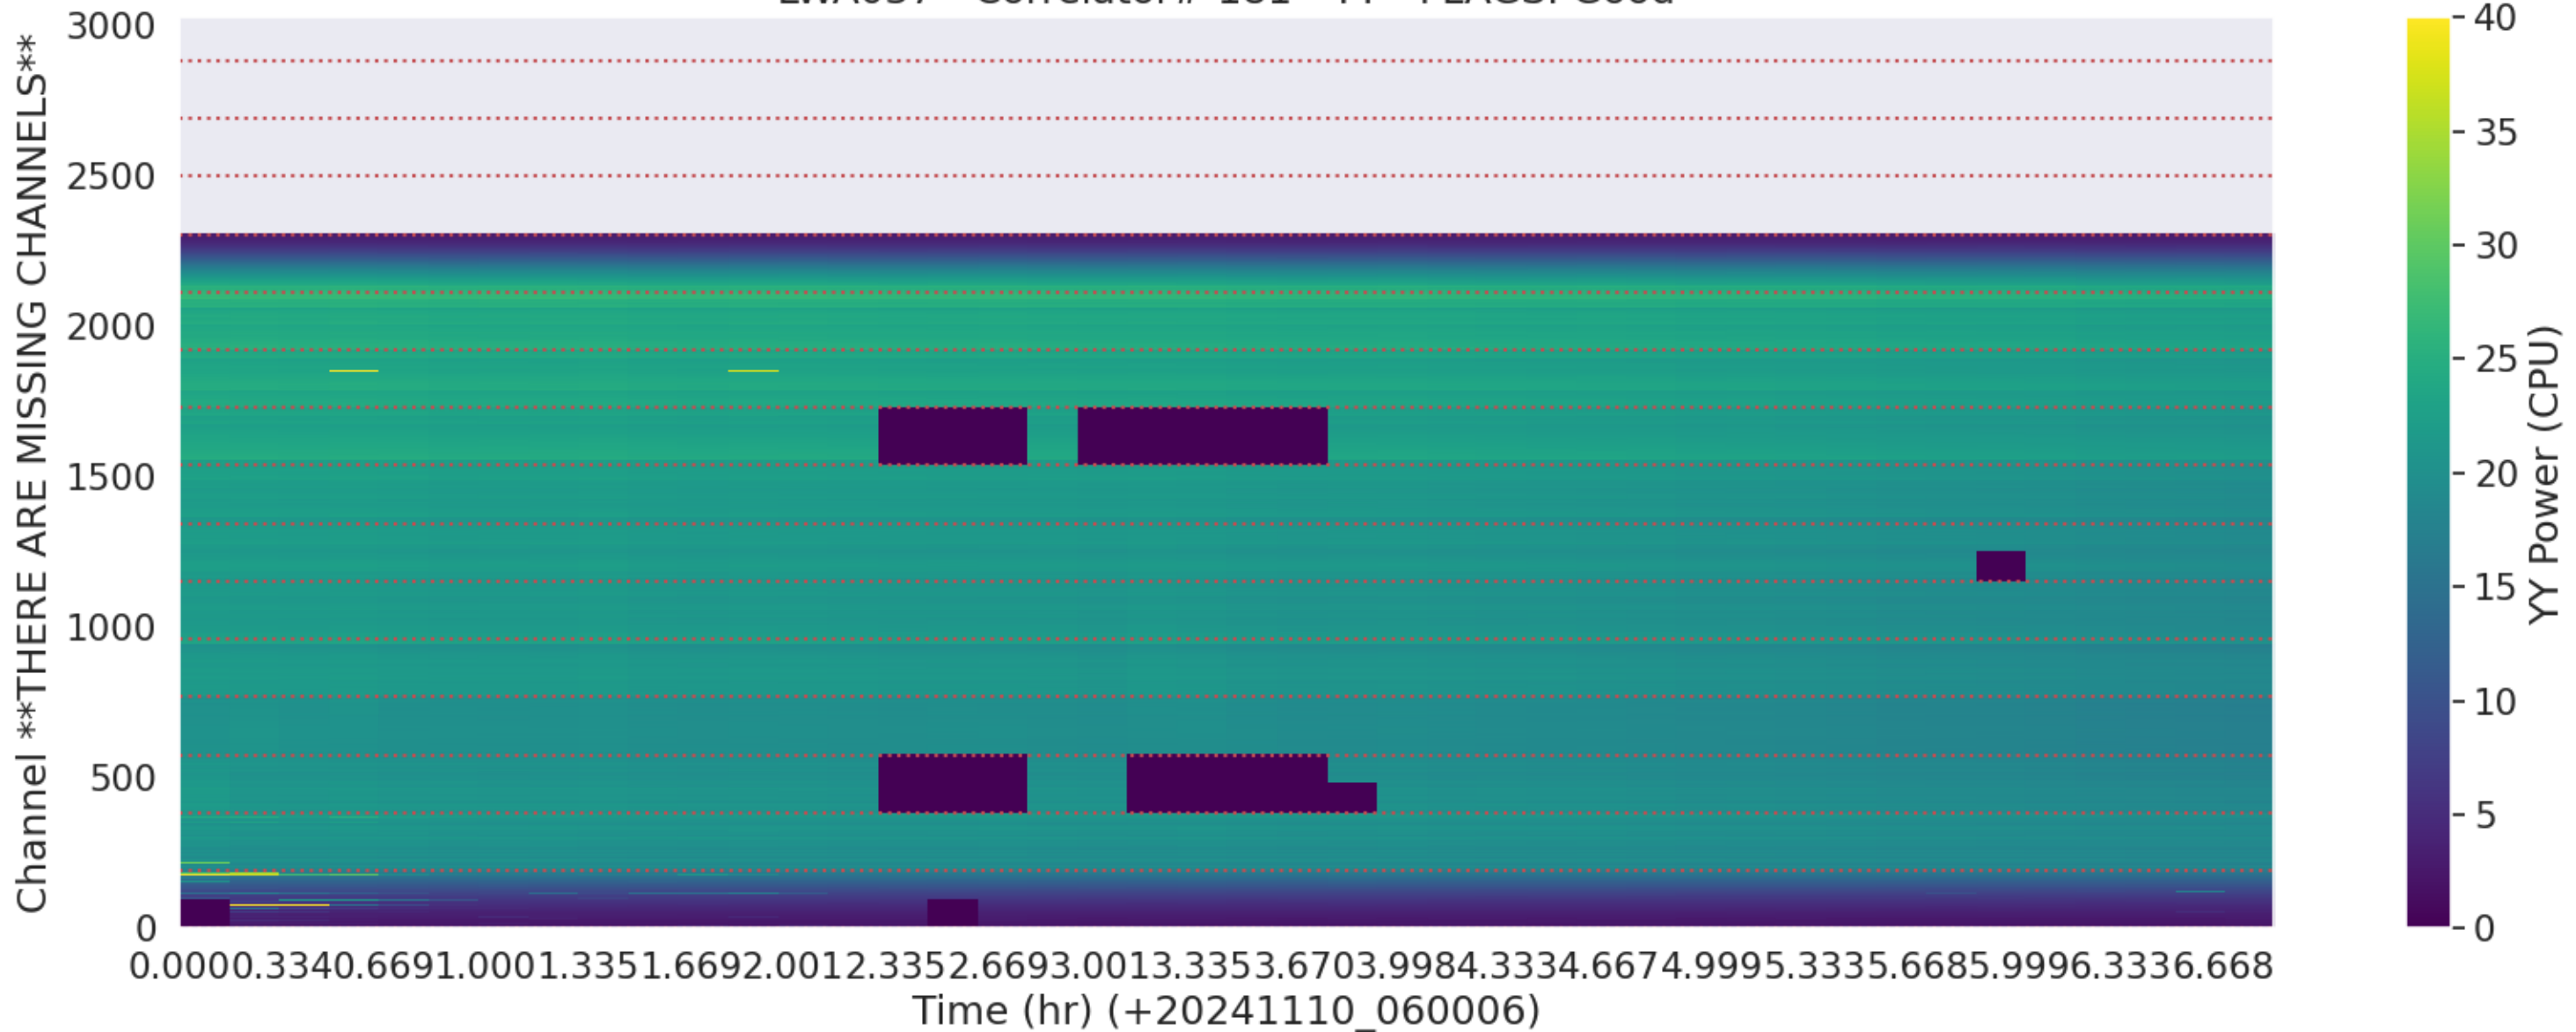

LWA037 - Correlator# 181 - YY - FLAGS: Good