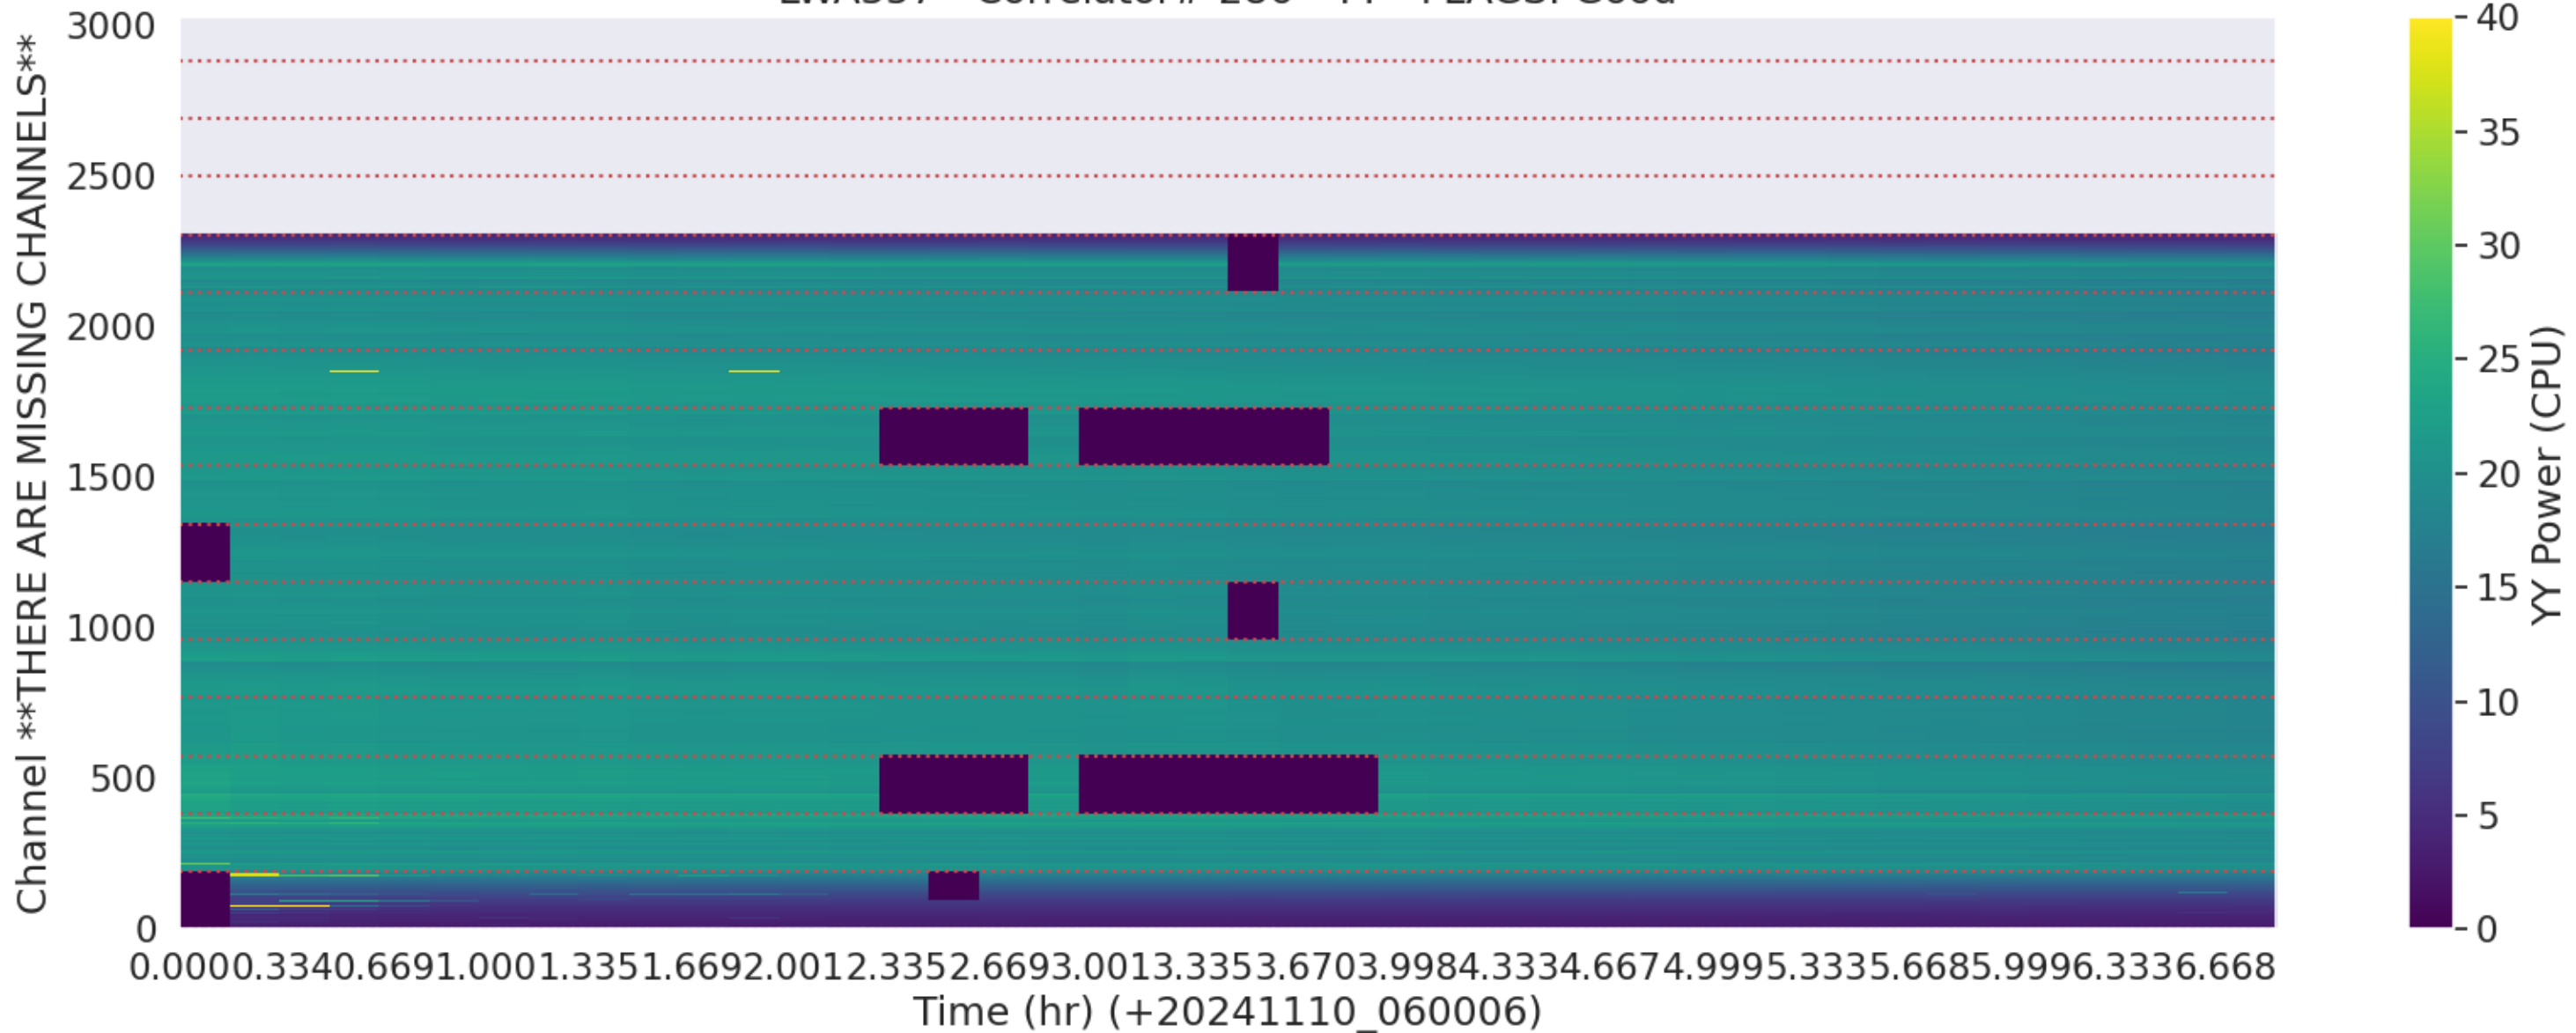

LWA357 - Correlator# 286 - YY - FLAGS: Good