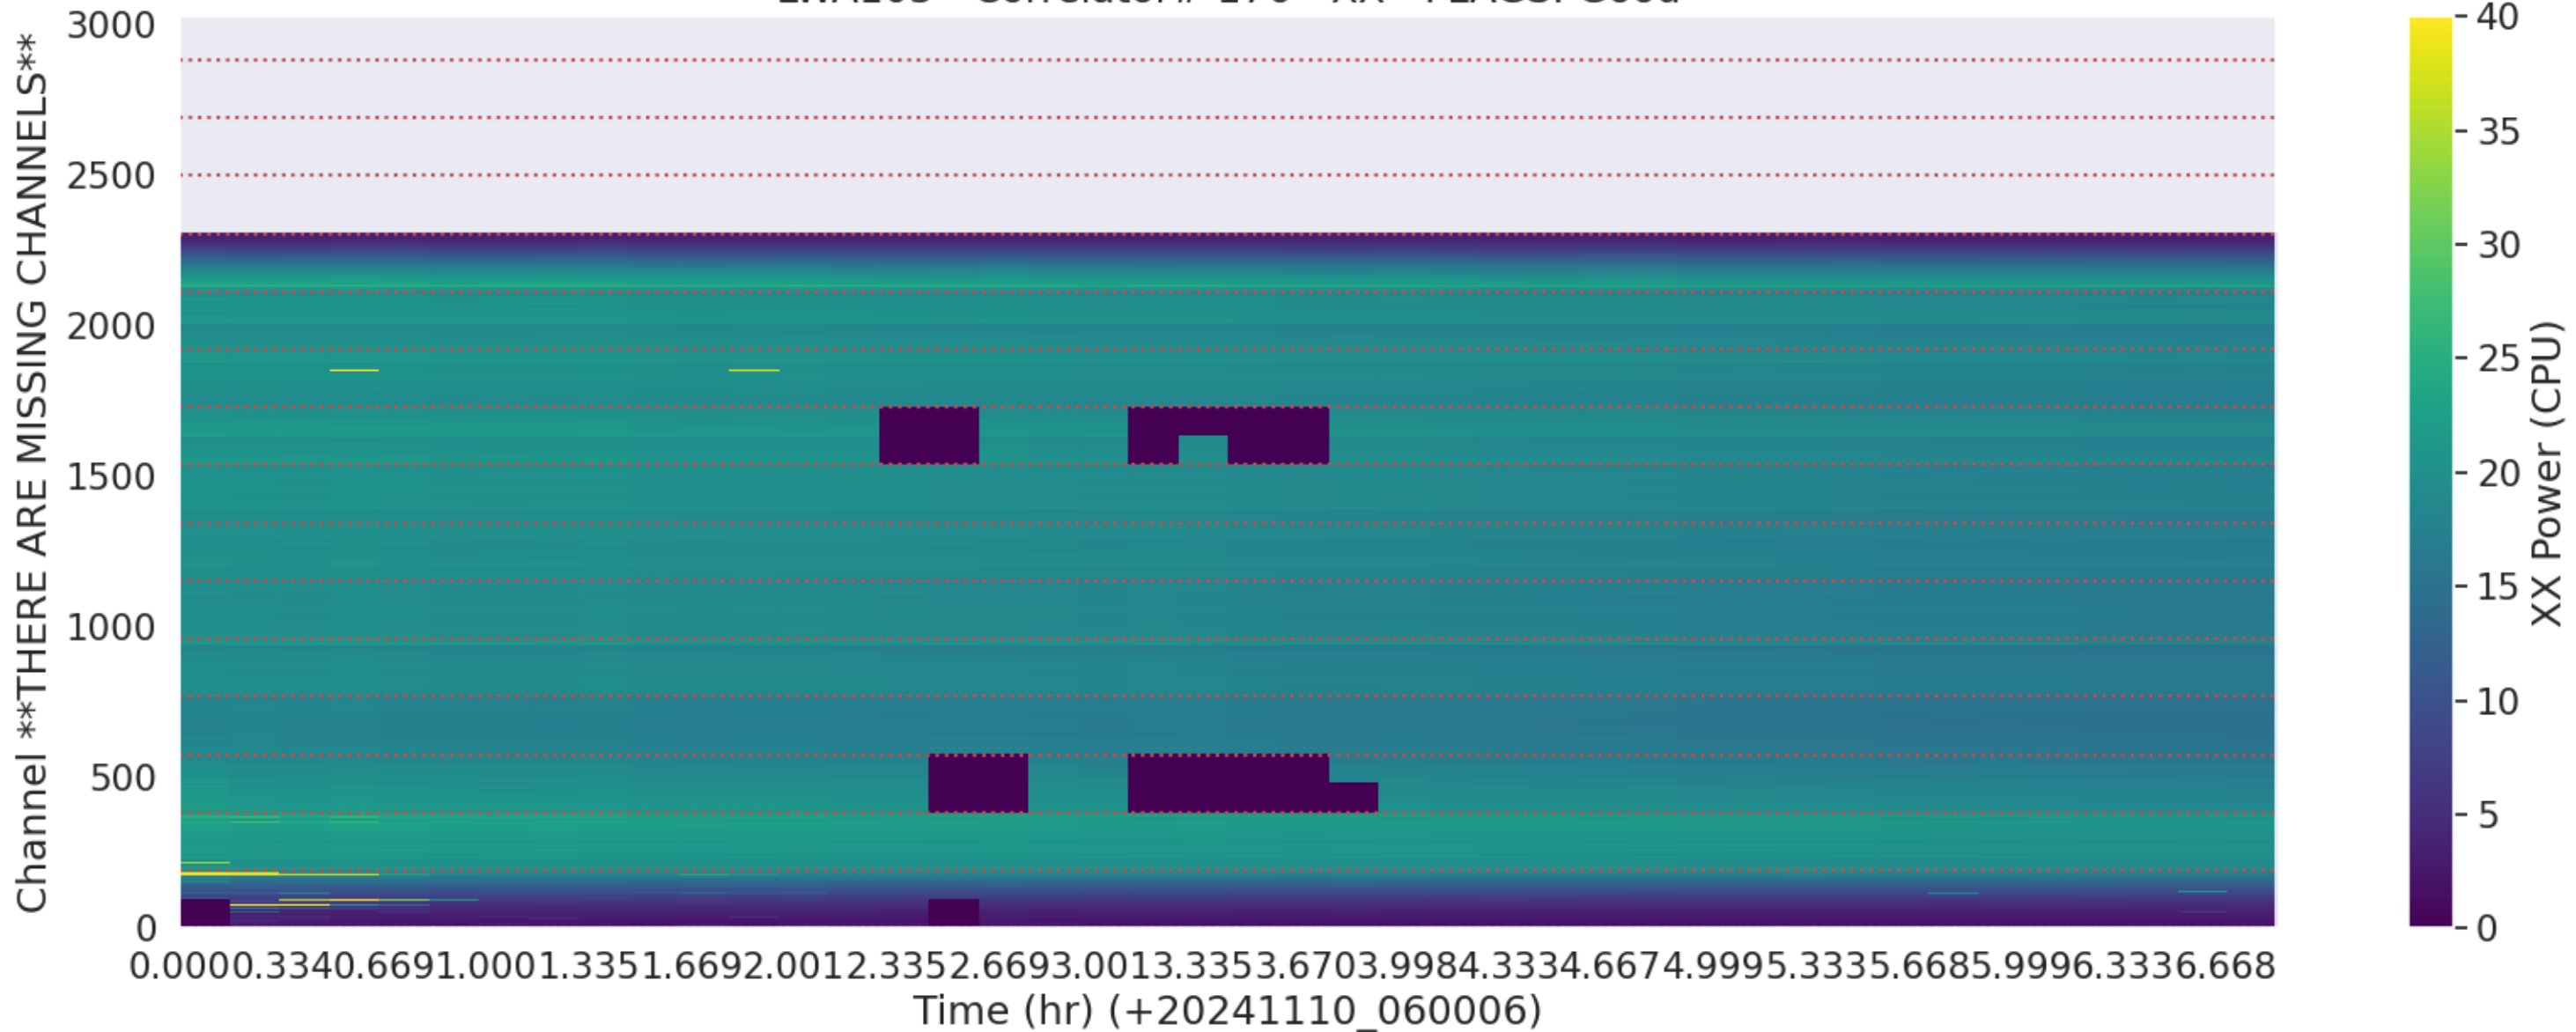

LWA101 - Correlator# 174 - XX - FLAGS: Good

LWA101 - Correlator# 174 - YY - FLAGS: Good

LWA100 - Correlator# 175 - XX - FLAGS: Good

LWA100 - Correlator# 175 - YY - FLAGS: Good

LWA103 - Correlator# 176 - XX - FLAGS: Good