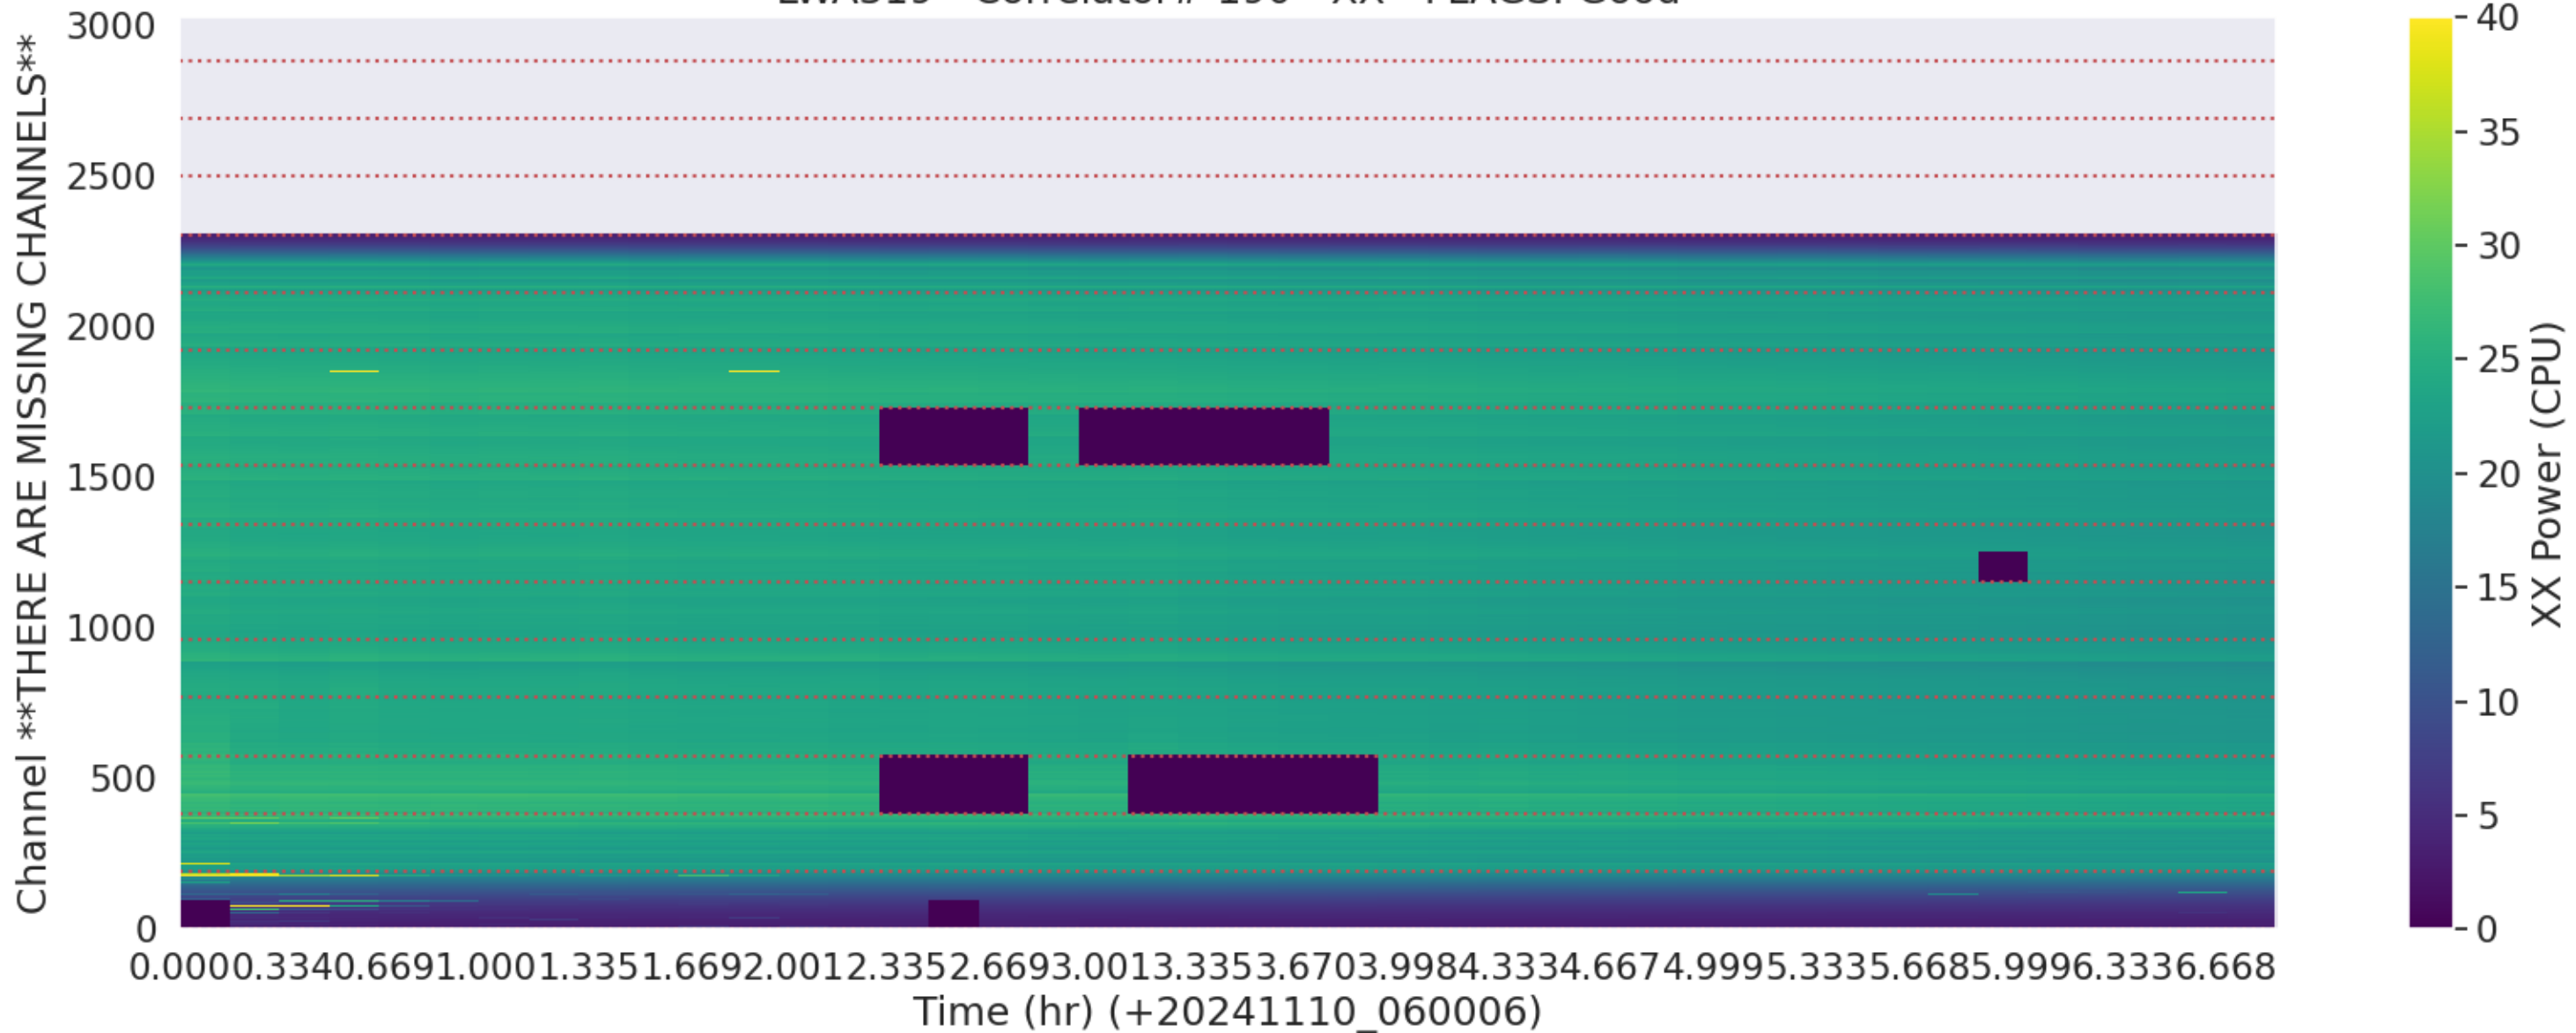

LWA319 - Correlator# 190 - XX - FLAGS: Good