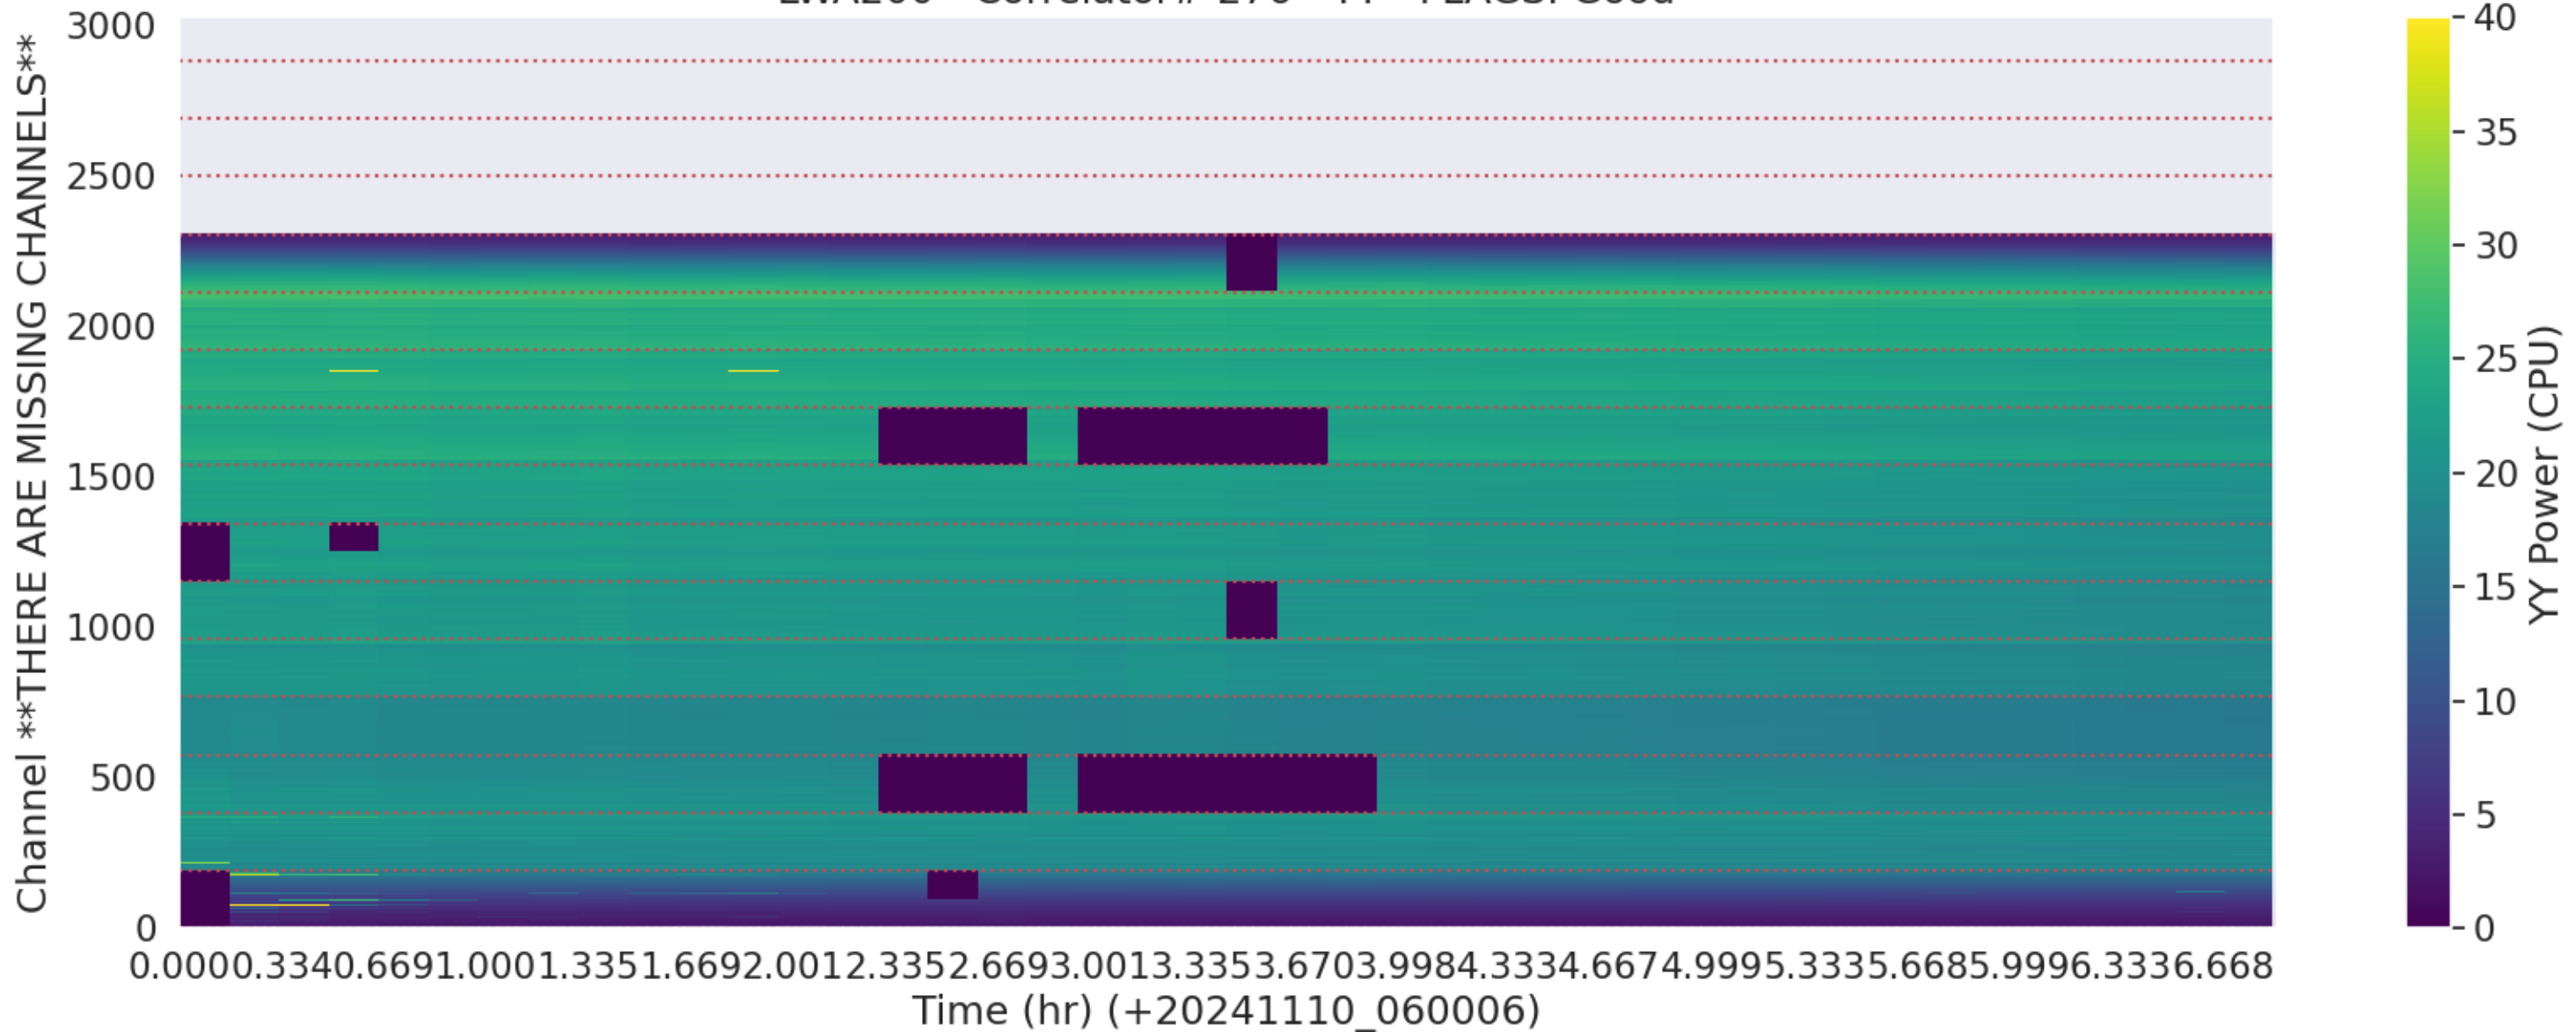

LWA200 - Correlator# 276 - YY - FLAGS: Good