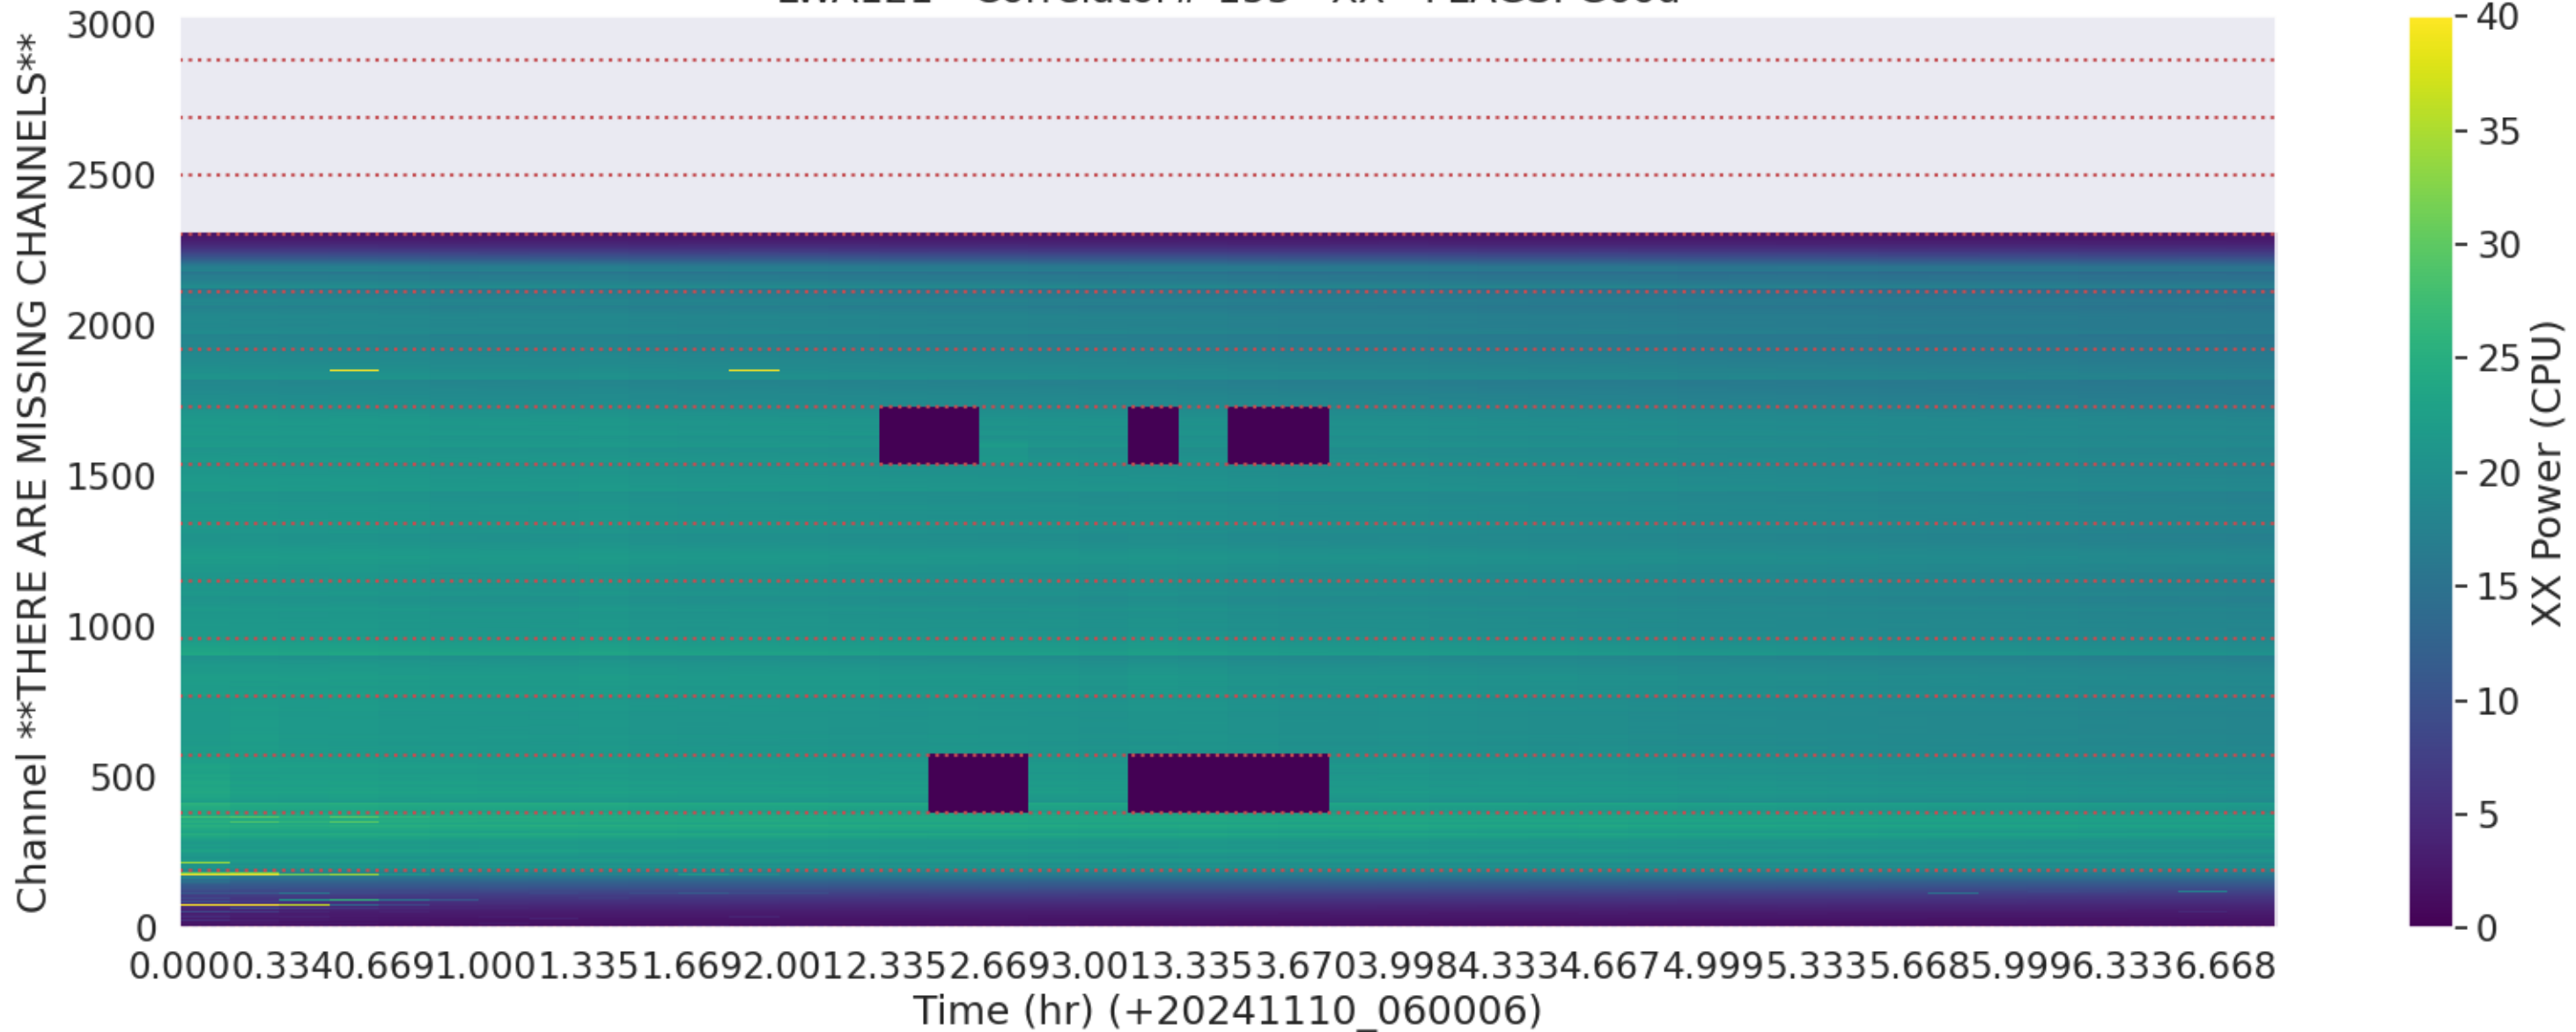

LWA094 - Correlator# 151 - XX - FLAGS: Good

LWA094 - Correlator# 151 - YY - FLAGS: Good

LWA122 - Correlator# 152 - XX - FLAGS: Good

LWA122 - Correlator# 152 - YY - FLAGS: Good

LWA121 - Correlator# 153 - XX - FLAGS: Good