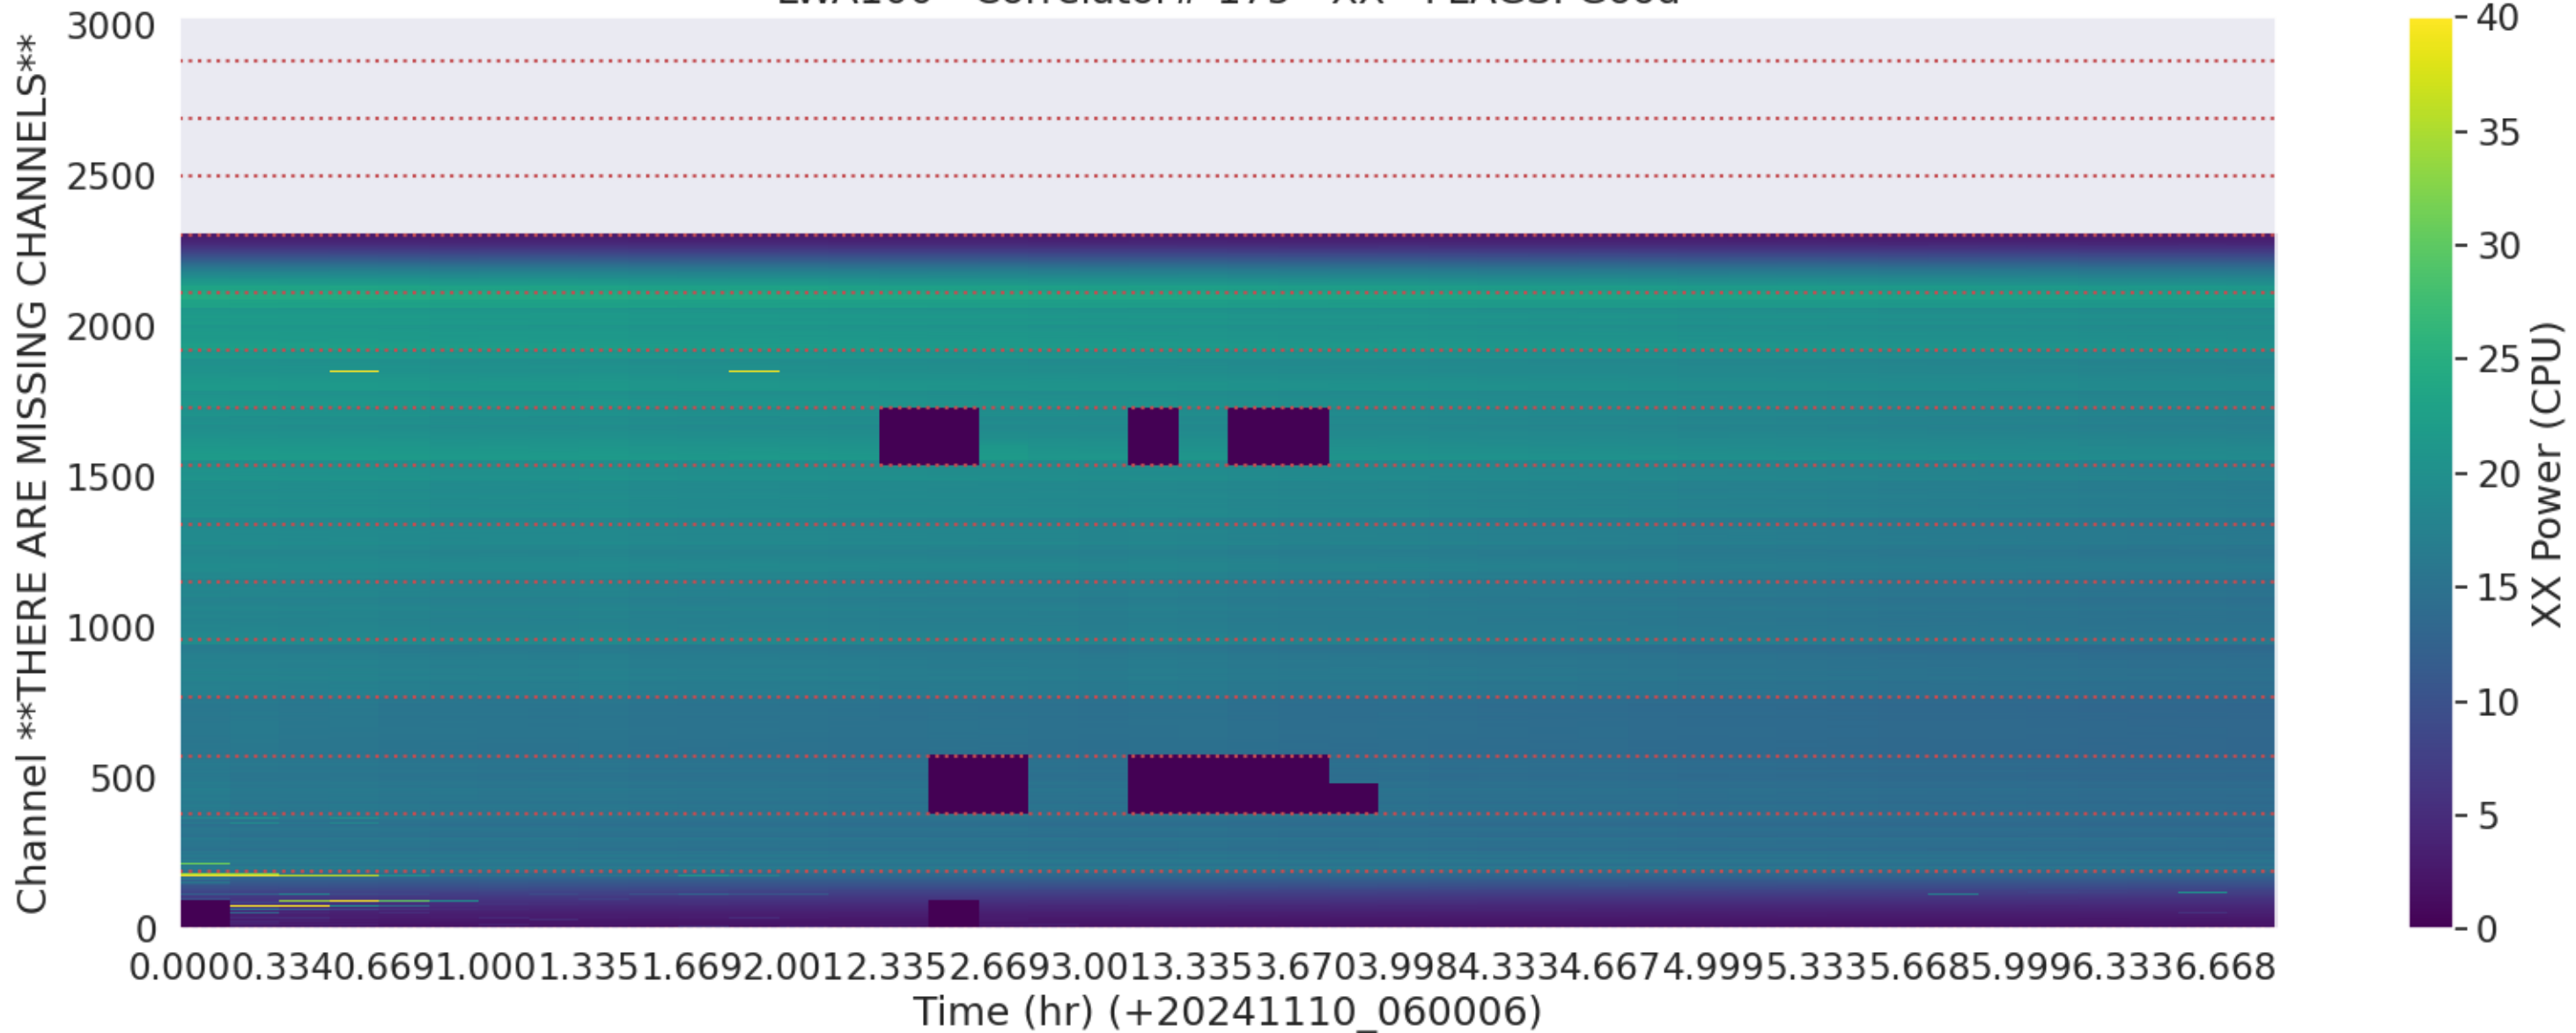

LWA100 - Correlator# 175 - XX - FLAGS: Good