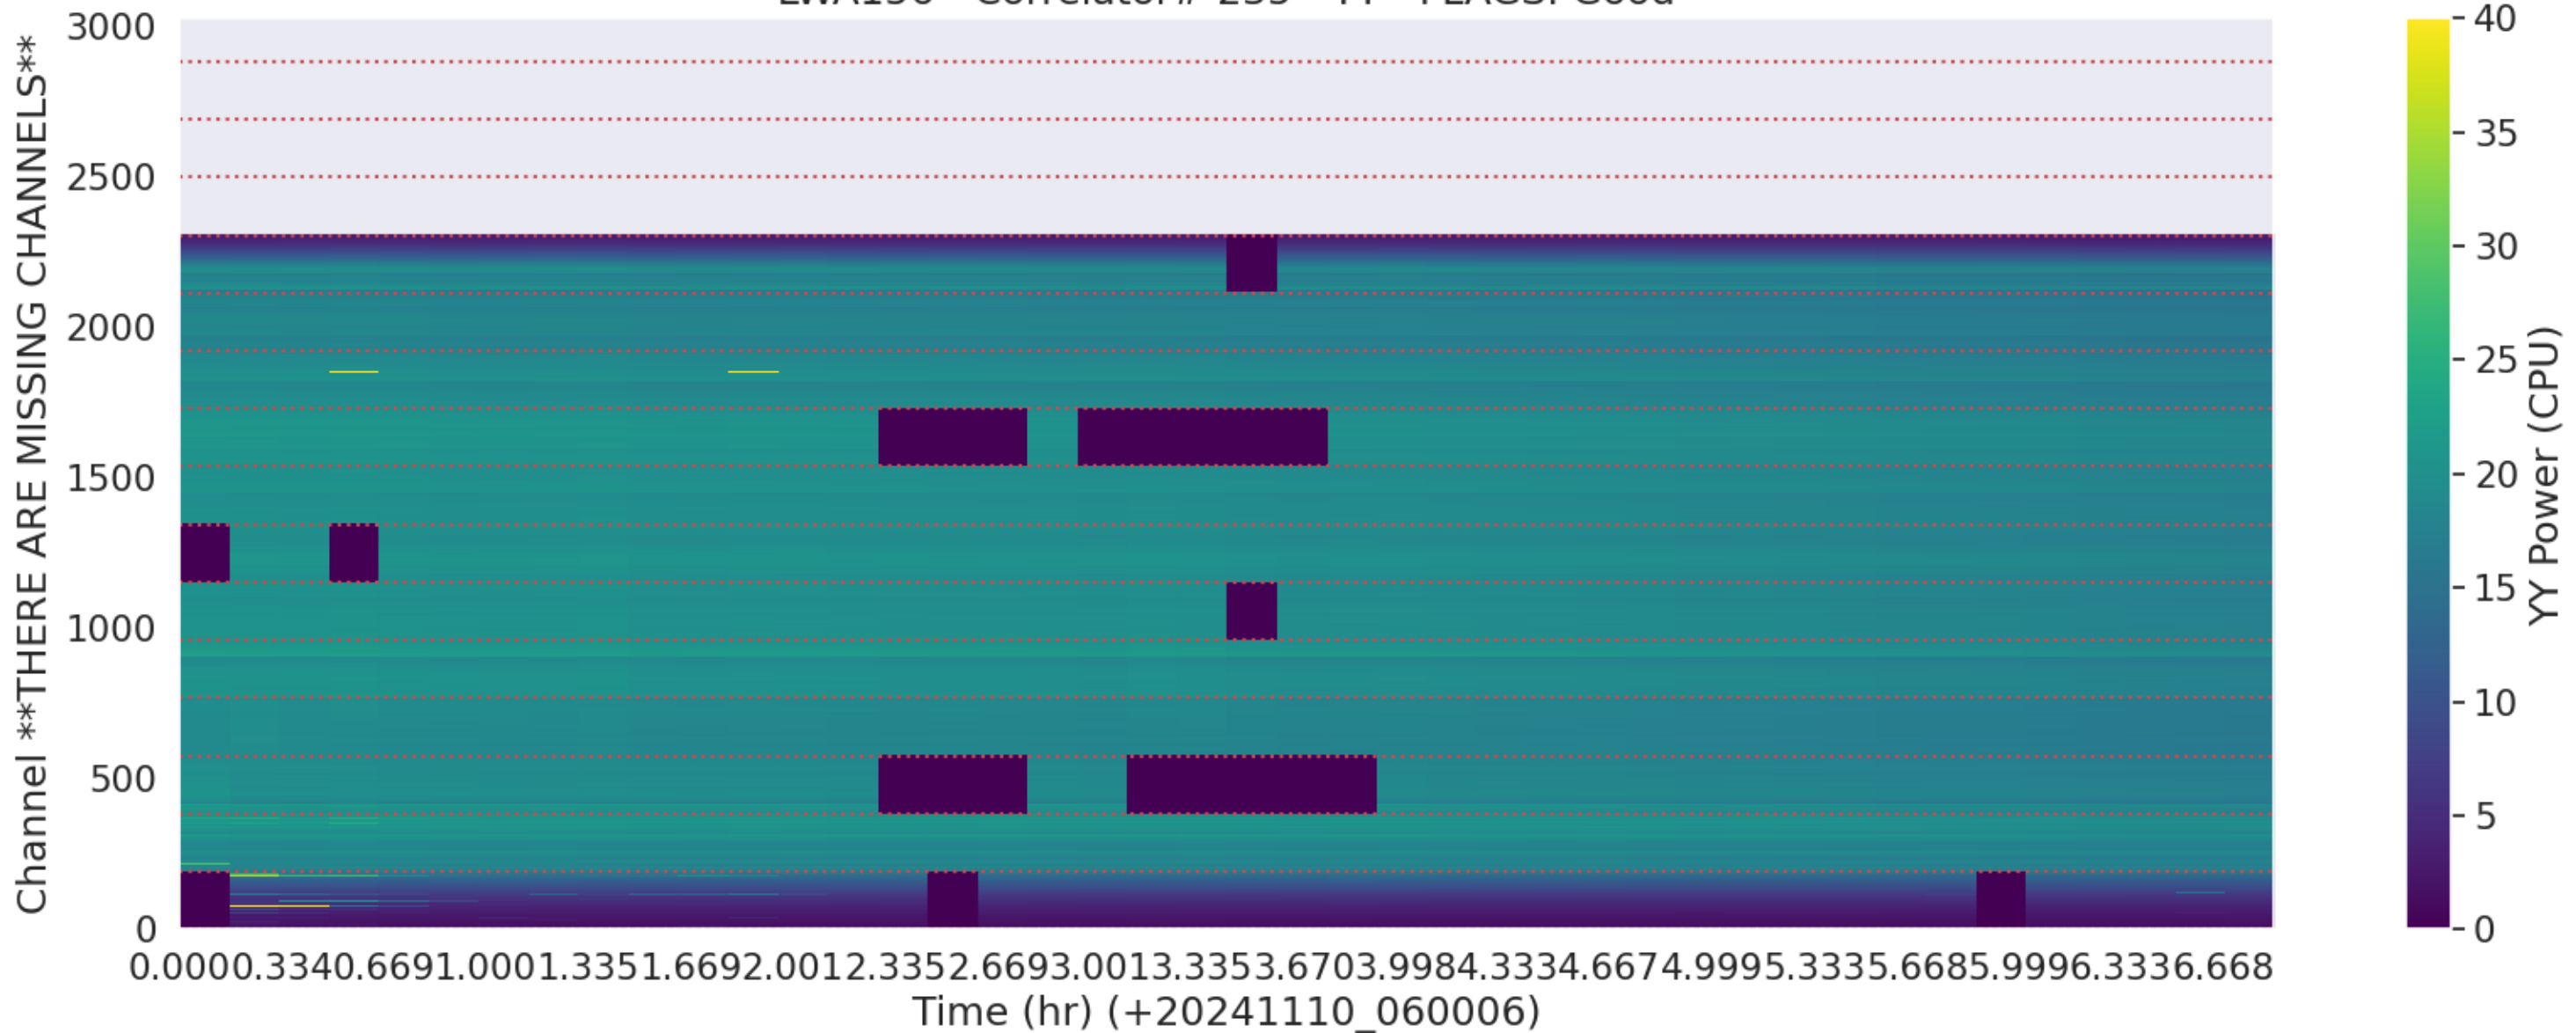

LWA154 - Correlator# 233 - XX - FLAGS: Good

LWA154 - Correlator# 233 - YY - FLAGS: Good

LWA157 - Correlator# 234 - XX - FLAGS: Good

LWA157 - Correlator# 234 - YY - FLAGS: Good

LWA156 - Correlator# 235 - YY - FLAGS: Good