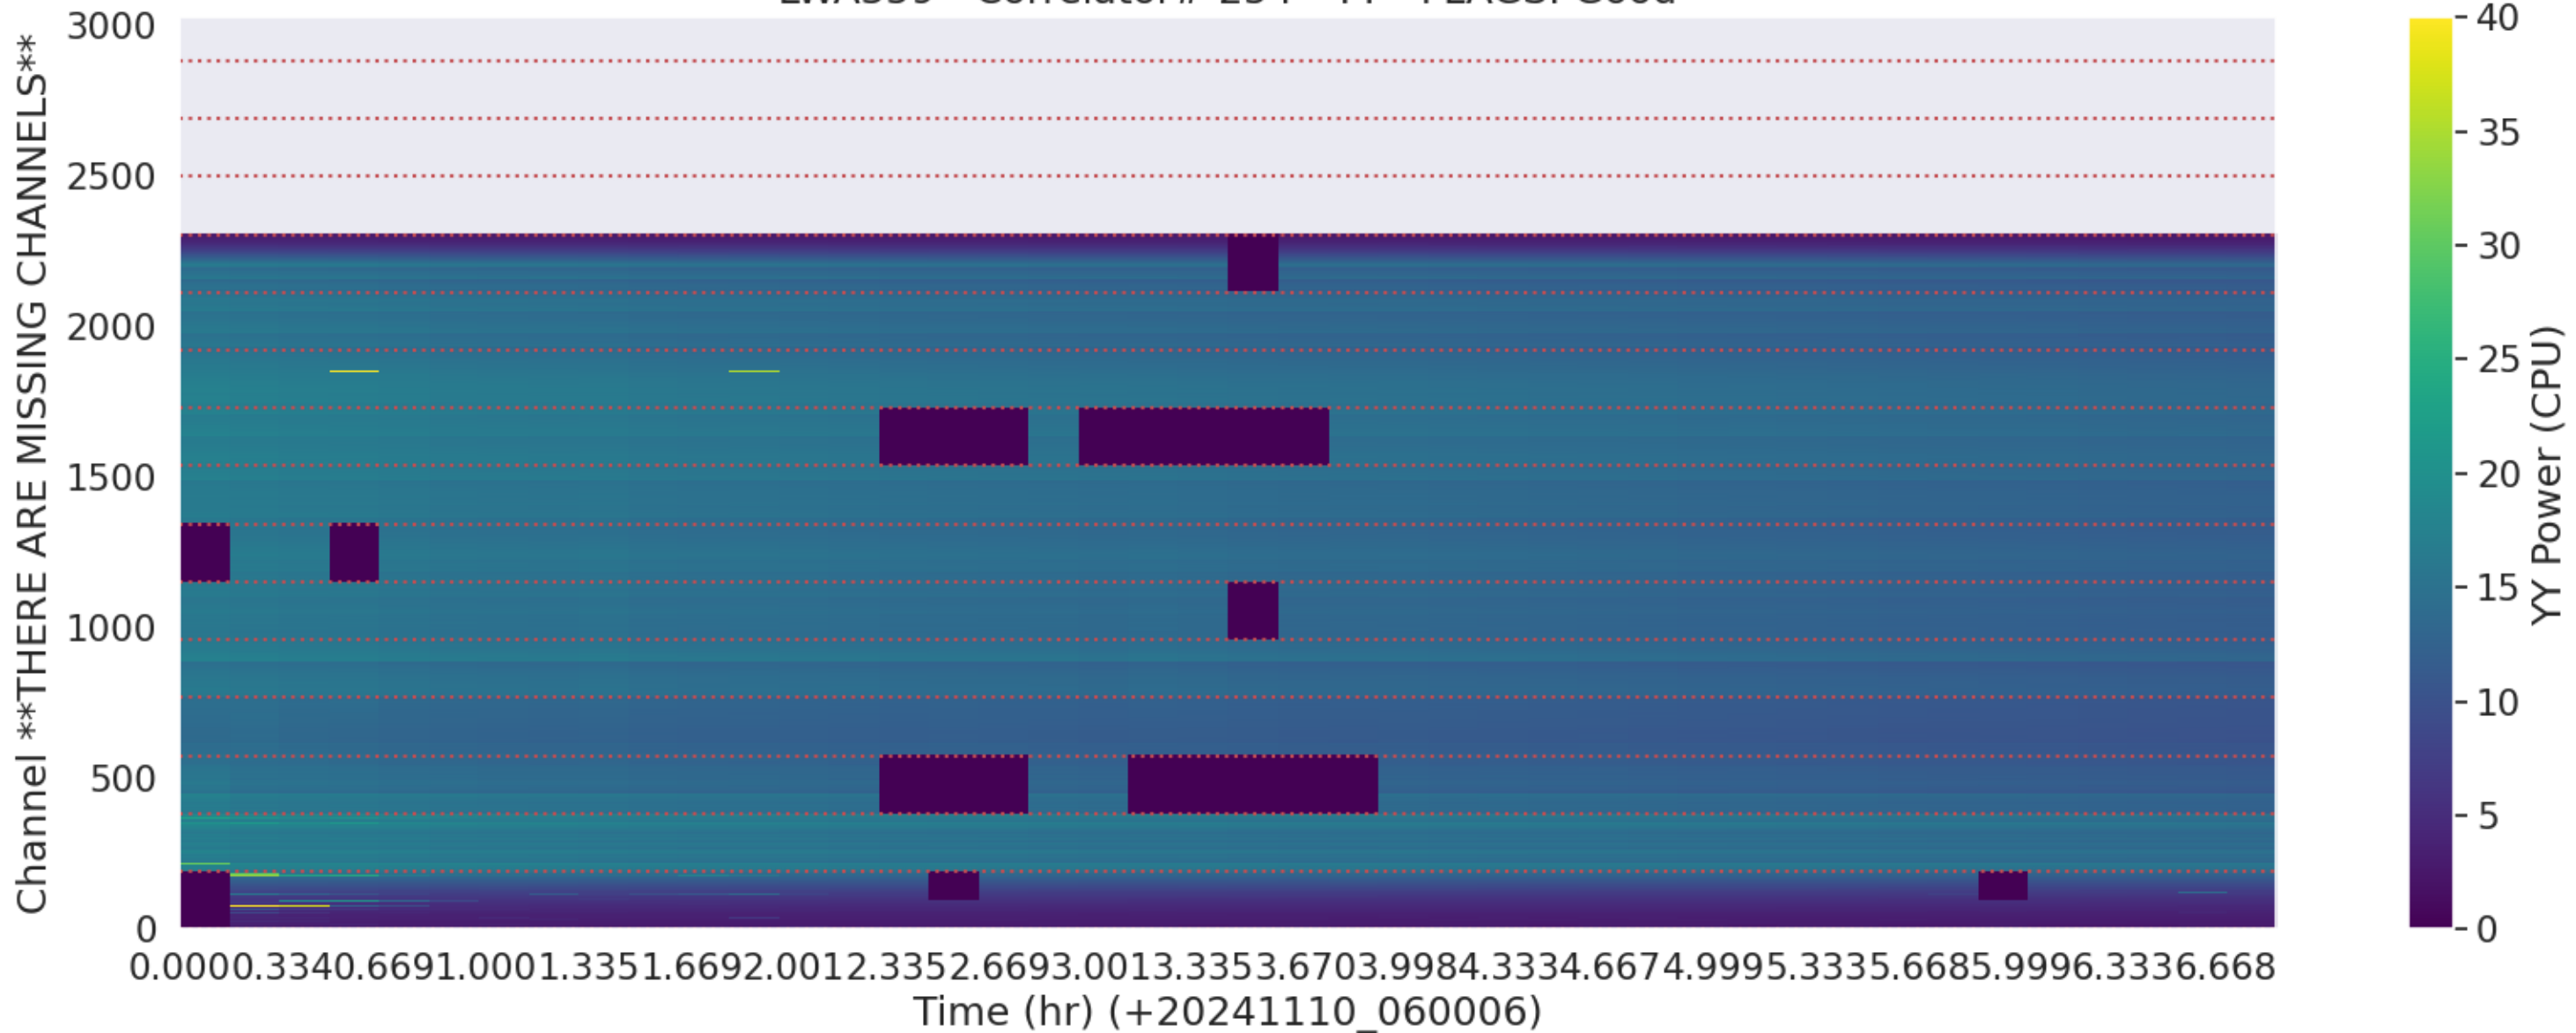

LWA359 - Correlator# 254 - YY - FLAGS: Good