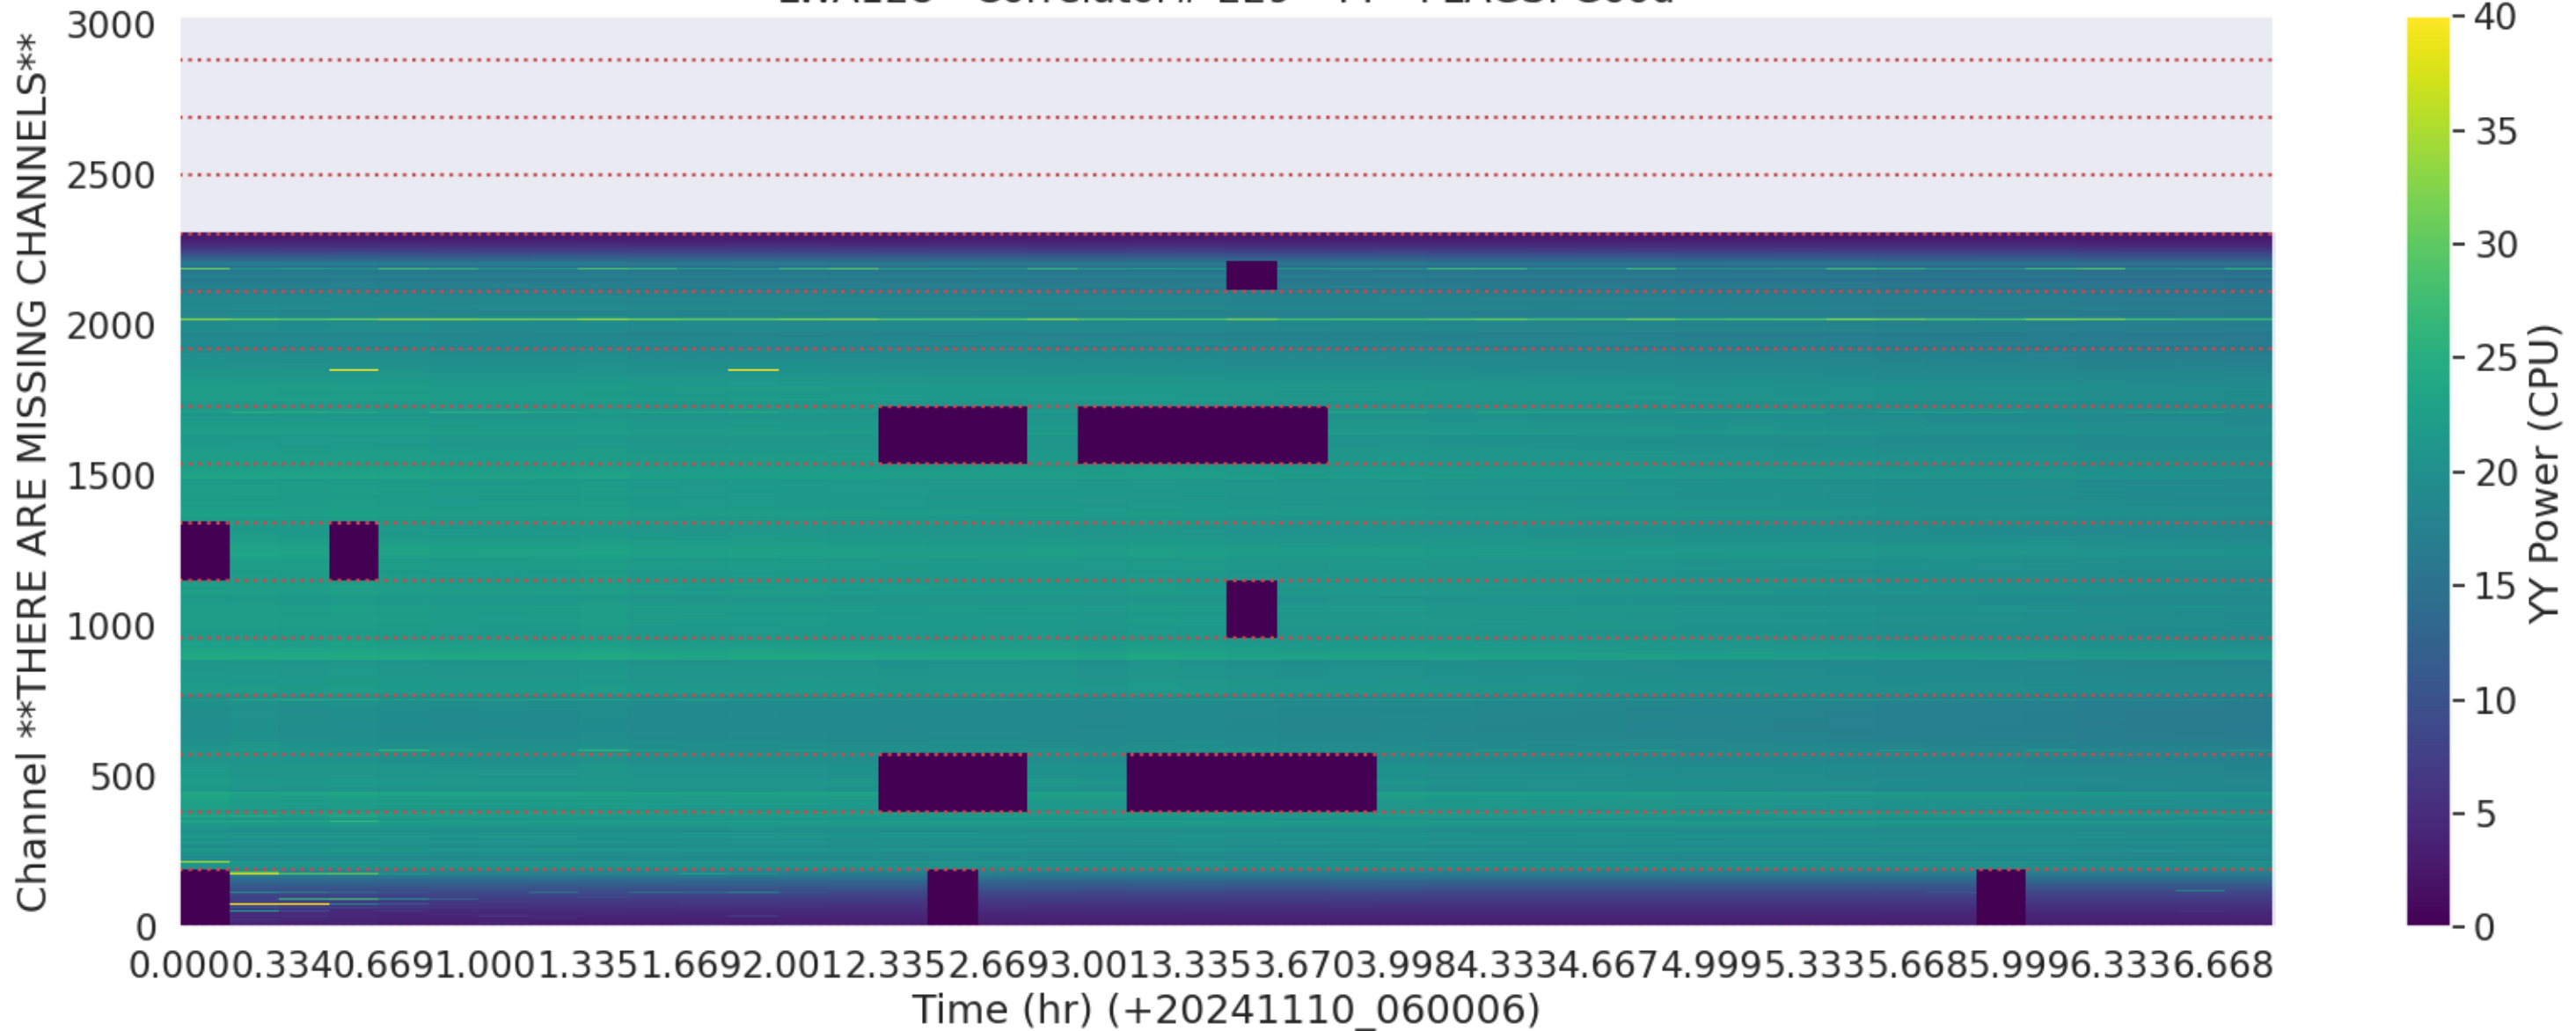

LWA125 - Correlator# 227 - YY - FLAGS: Good

LWA188 - Correlator# 228 - XX - FLAGS: Good

LWA188 - Correlator# 228 - YY - FLAGS: Good

LWA128 - Correlator# 229 - XX - FLAGS: Good

LWA128 - Correlator# 229 - YY - FLAGS: Good