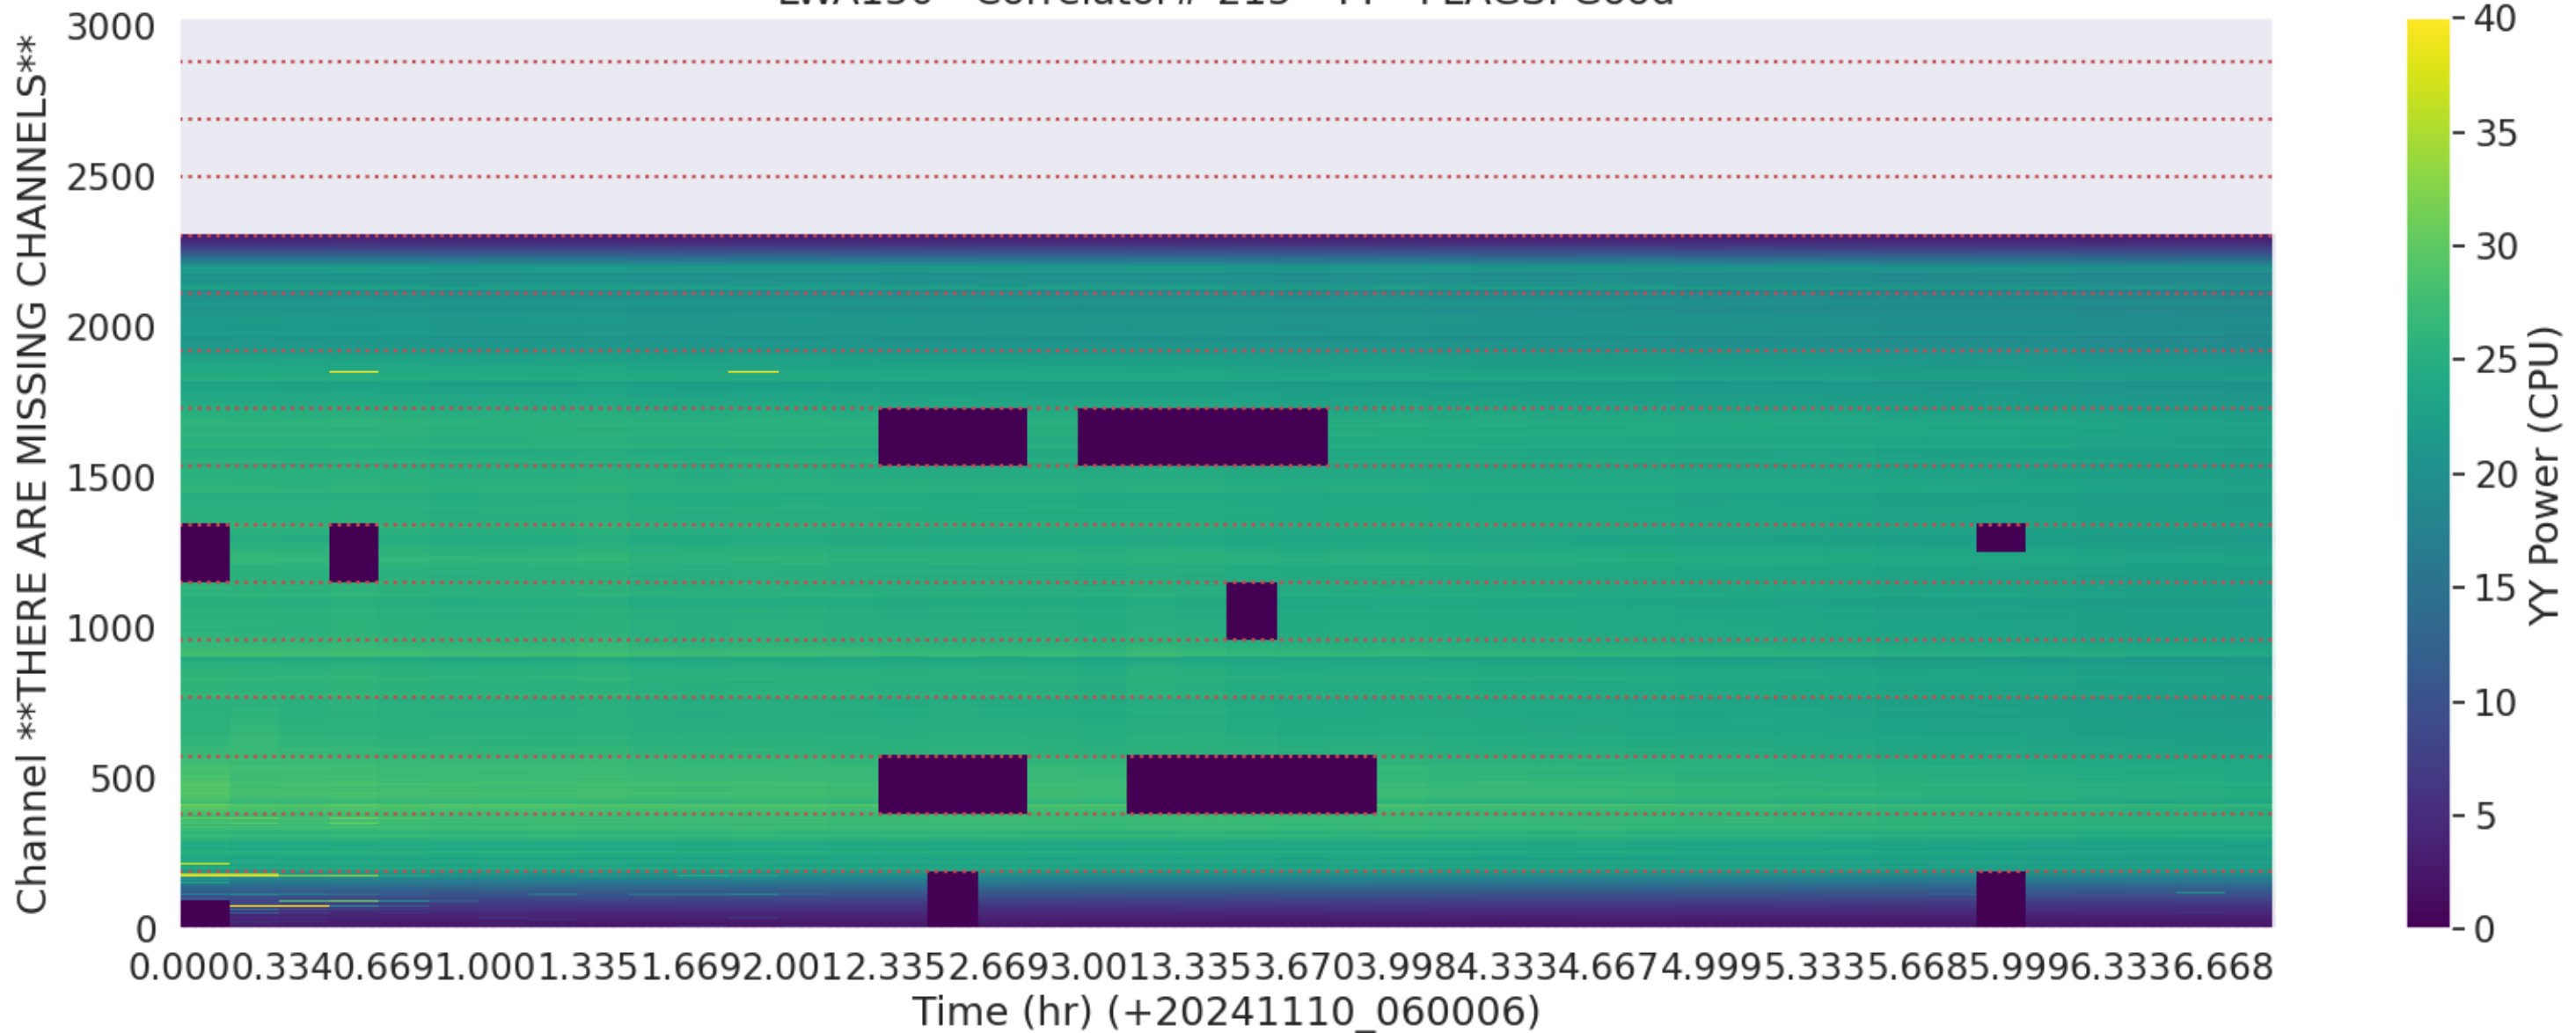

LWA147 - Correlator# 214 - XX - FLAGS: Good

LWA147 - Correlator# 214 - YY - FLAGS: Good

LWA150 - Correlator# 215 - XX - FLAGS: Good

LWA150 - Correlator# 215 - YY - FLAGS: Good

LWA149 - Correlator# 216 - XX - FLAGS: Good