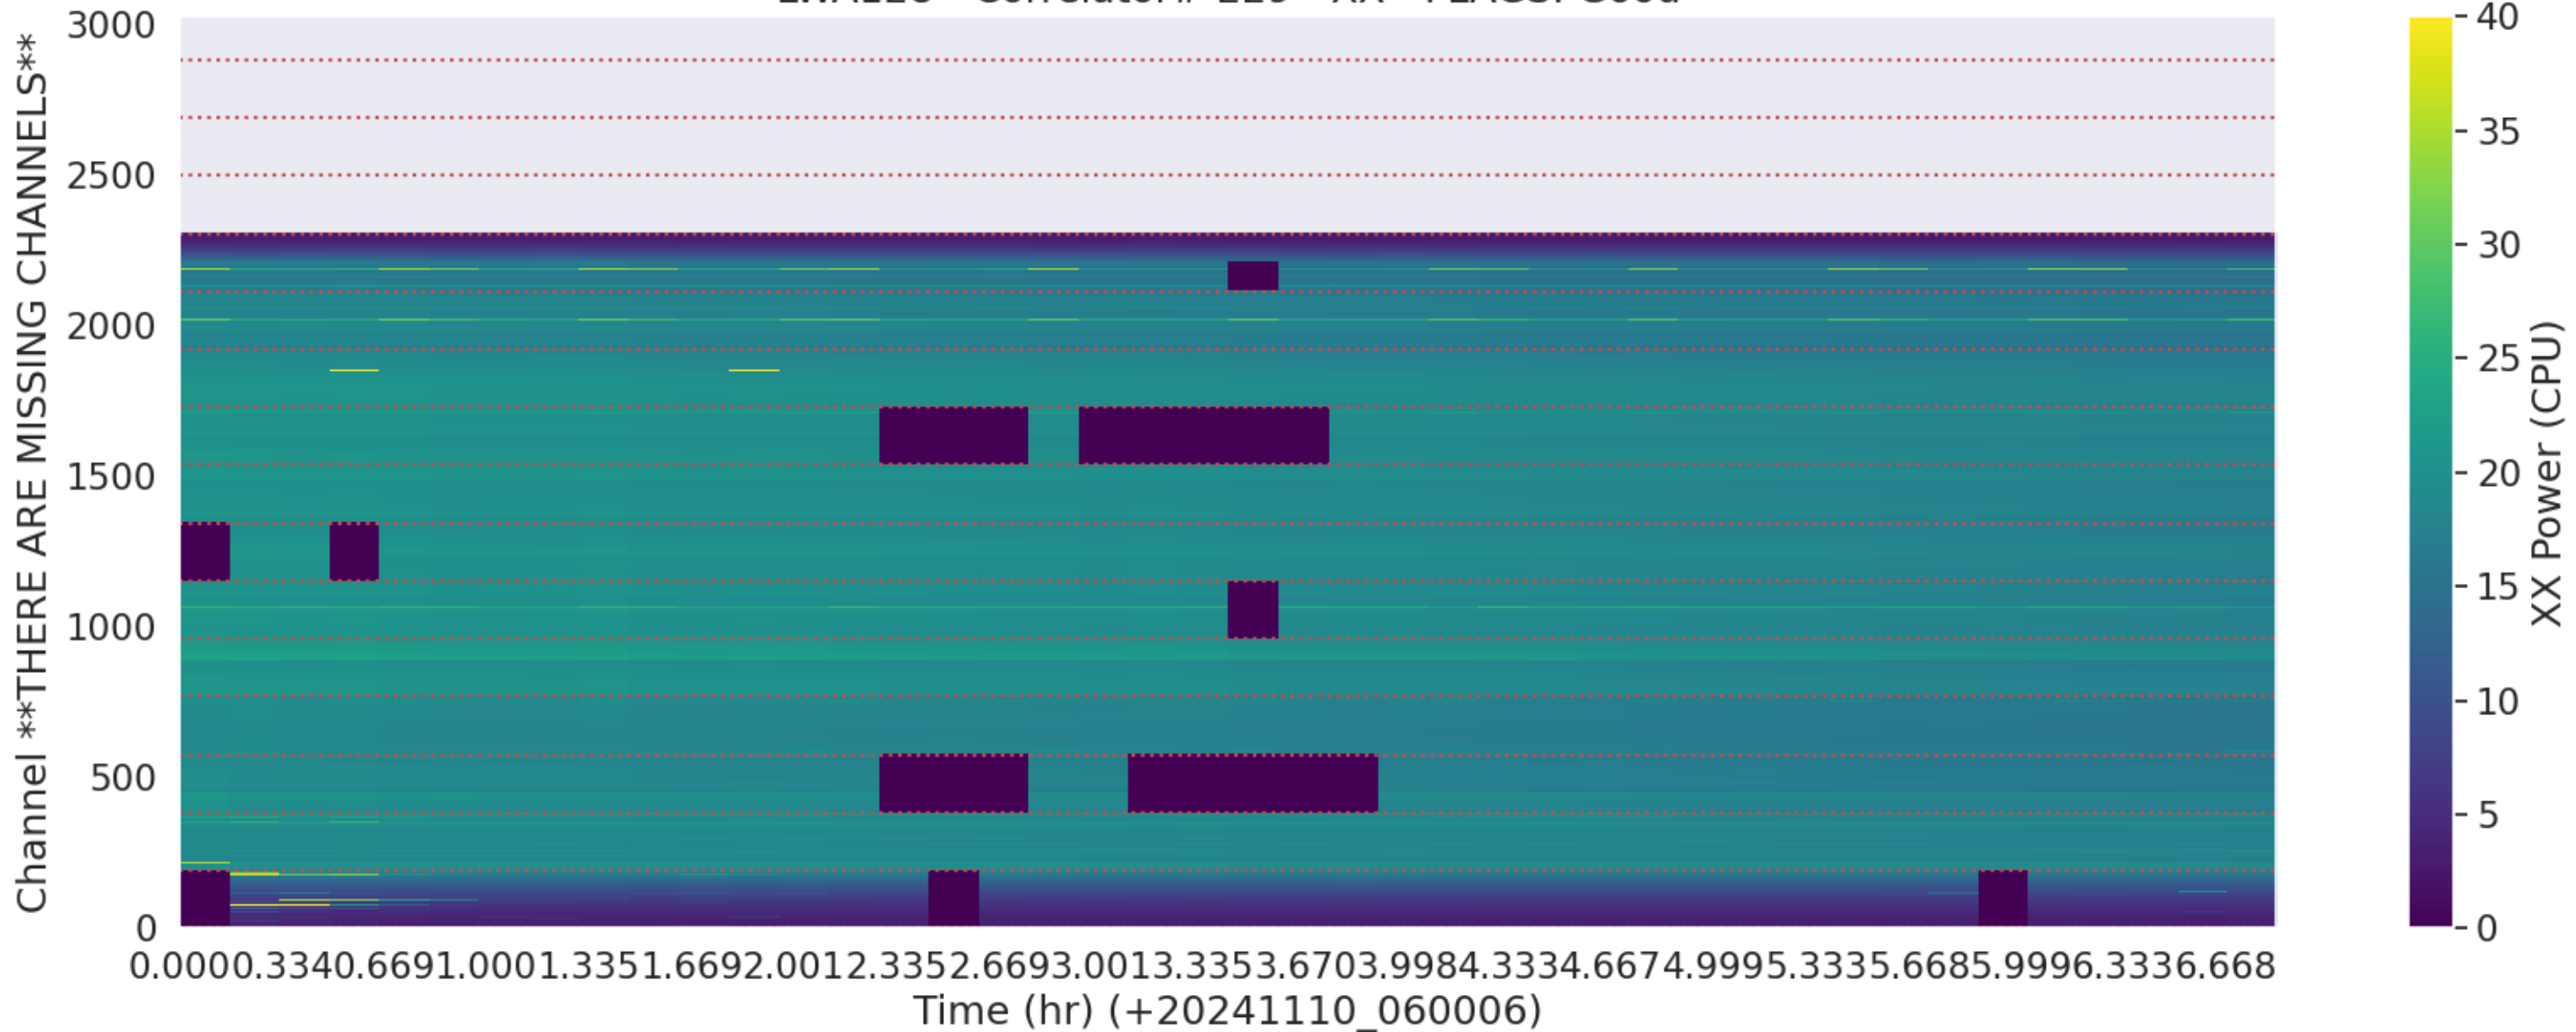

LWA125 - Correlator# 227 - YY - FLAGS: Good

LWA188 - Correlator# 228 - XX - FLAGS: Good

LWA188 - Correlator# 228 - YY - FLAGS: Good

LWA128 - Correlator# 229 - XX - FLAGS: Good

LWA128 - Correlator# 229 - YY - FLAGS: Good