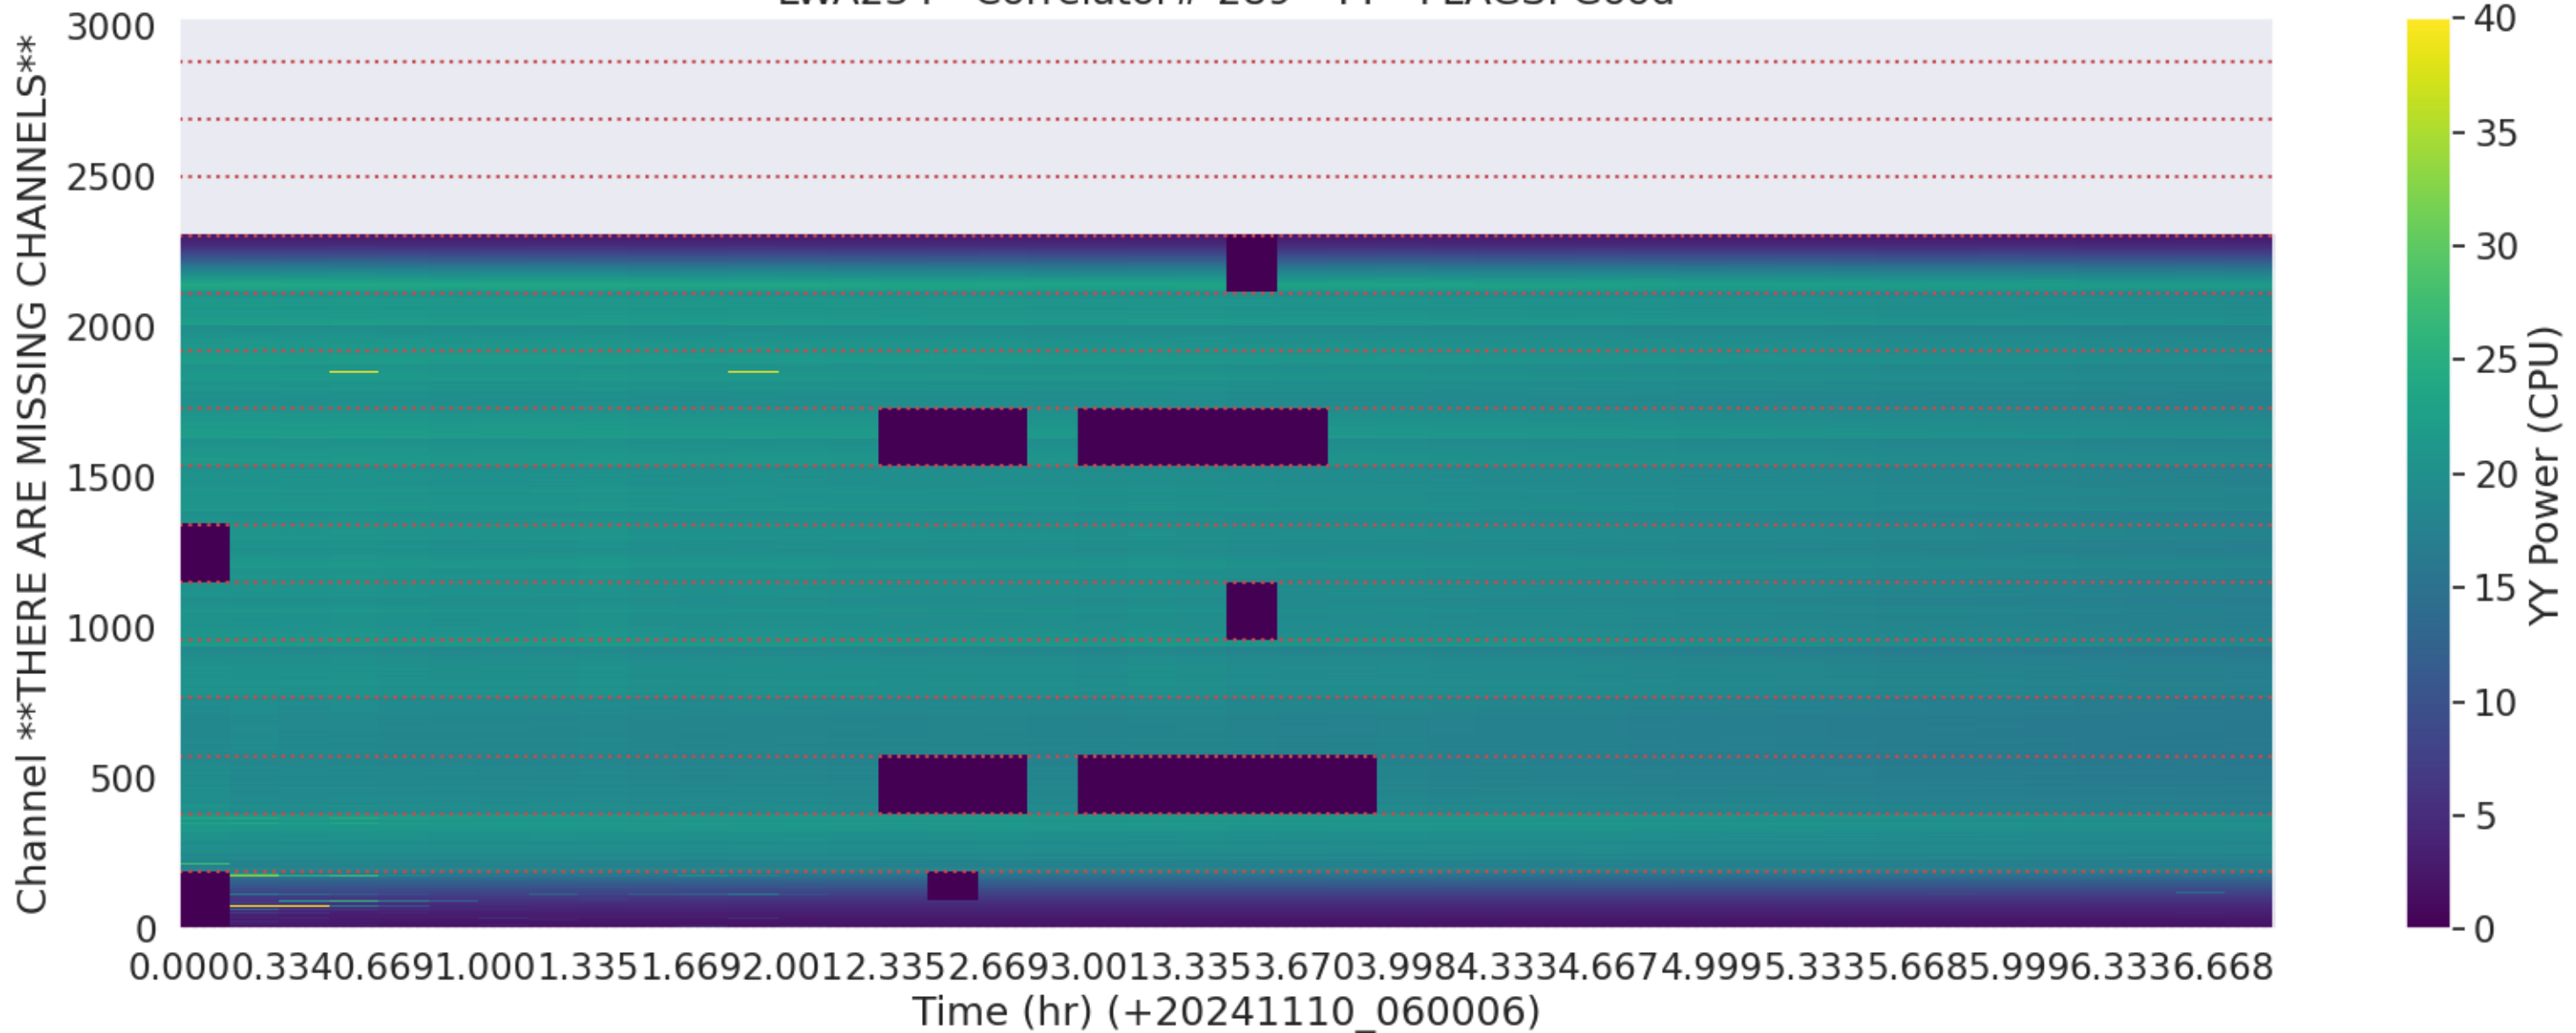

LWA234 - Correlator# 289 - YY - FLAGS: Good