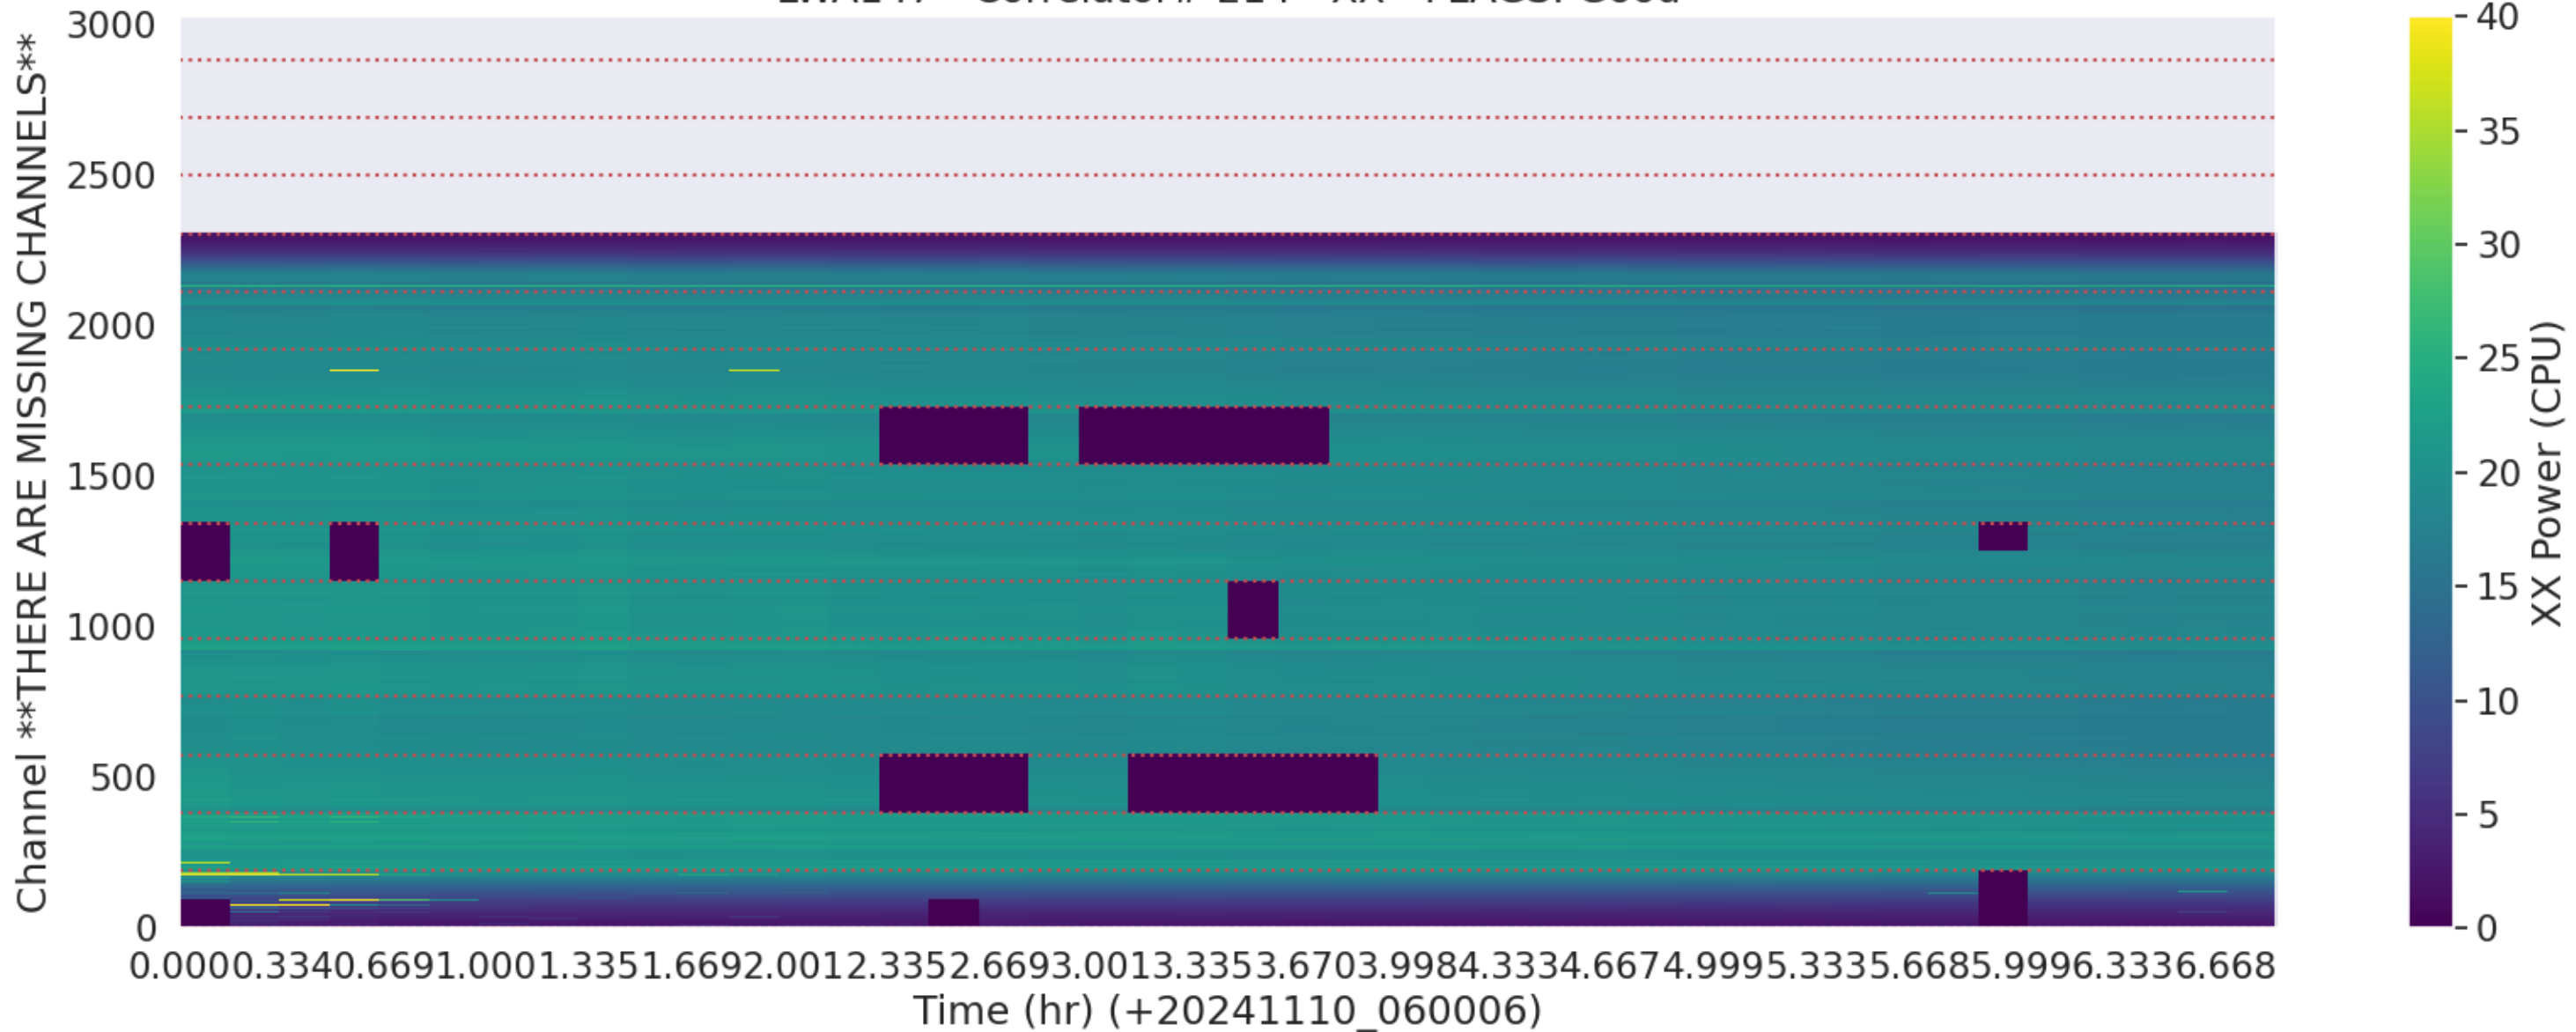

LWA147 - Correlator# 214 - XX - FLAGS: Good