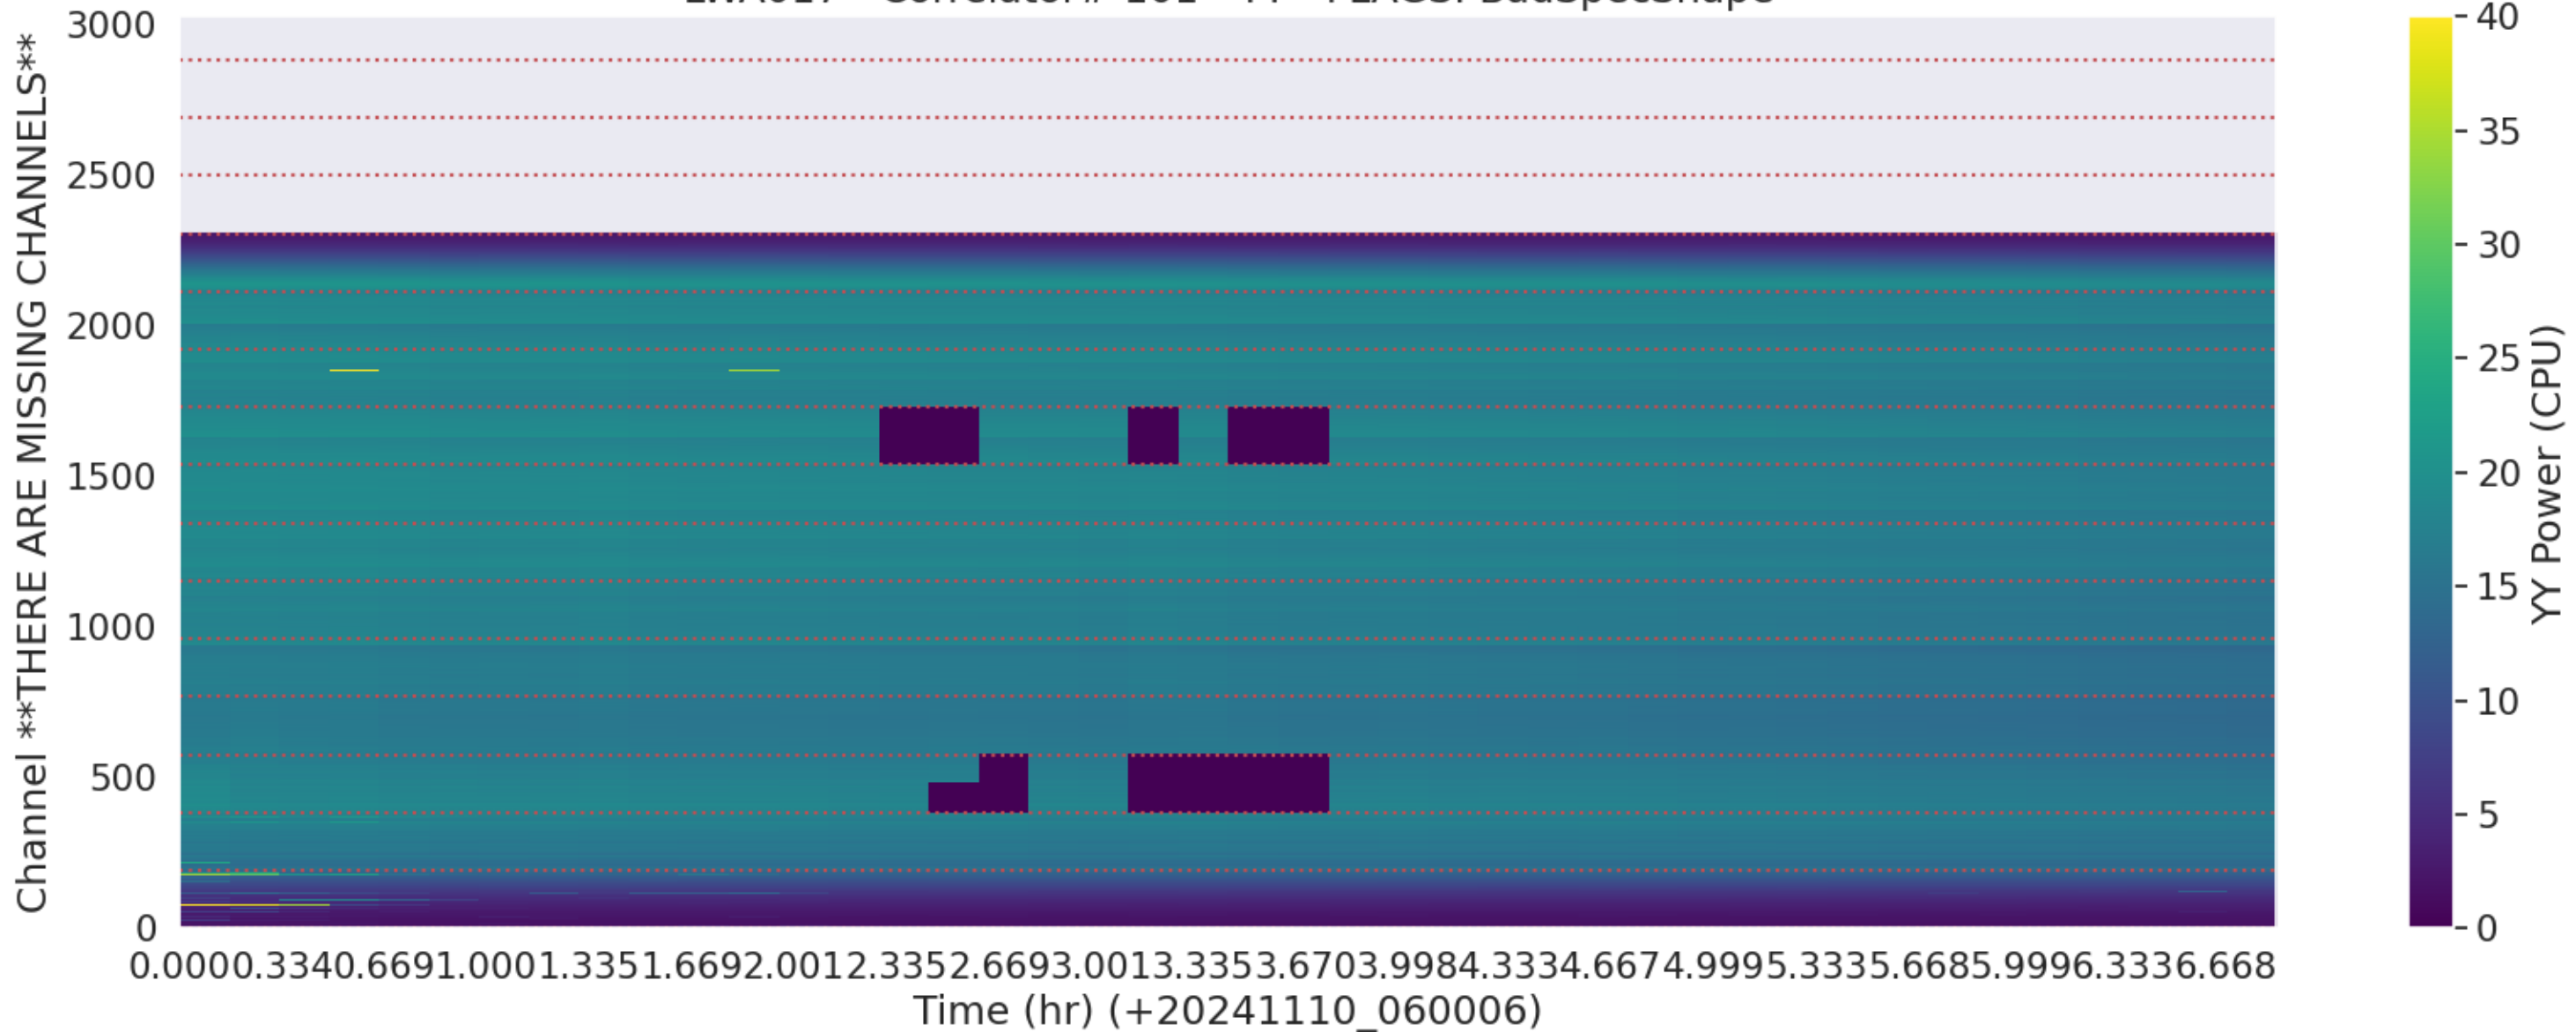

LWA017 - Correlator# 101 - YY - FLAGS: BadSpecShape