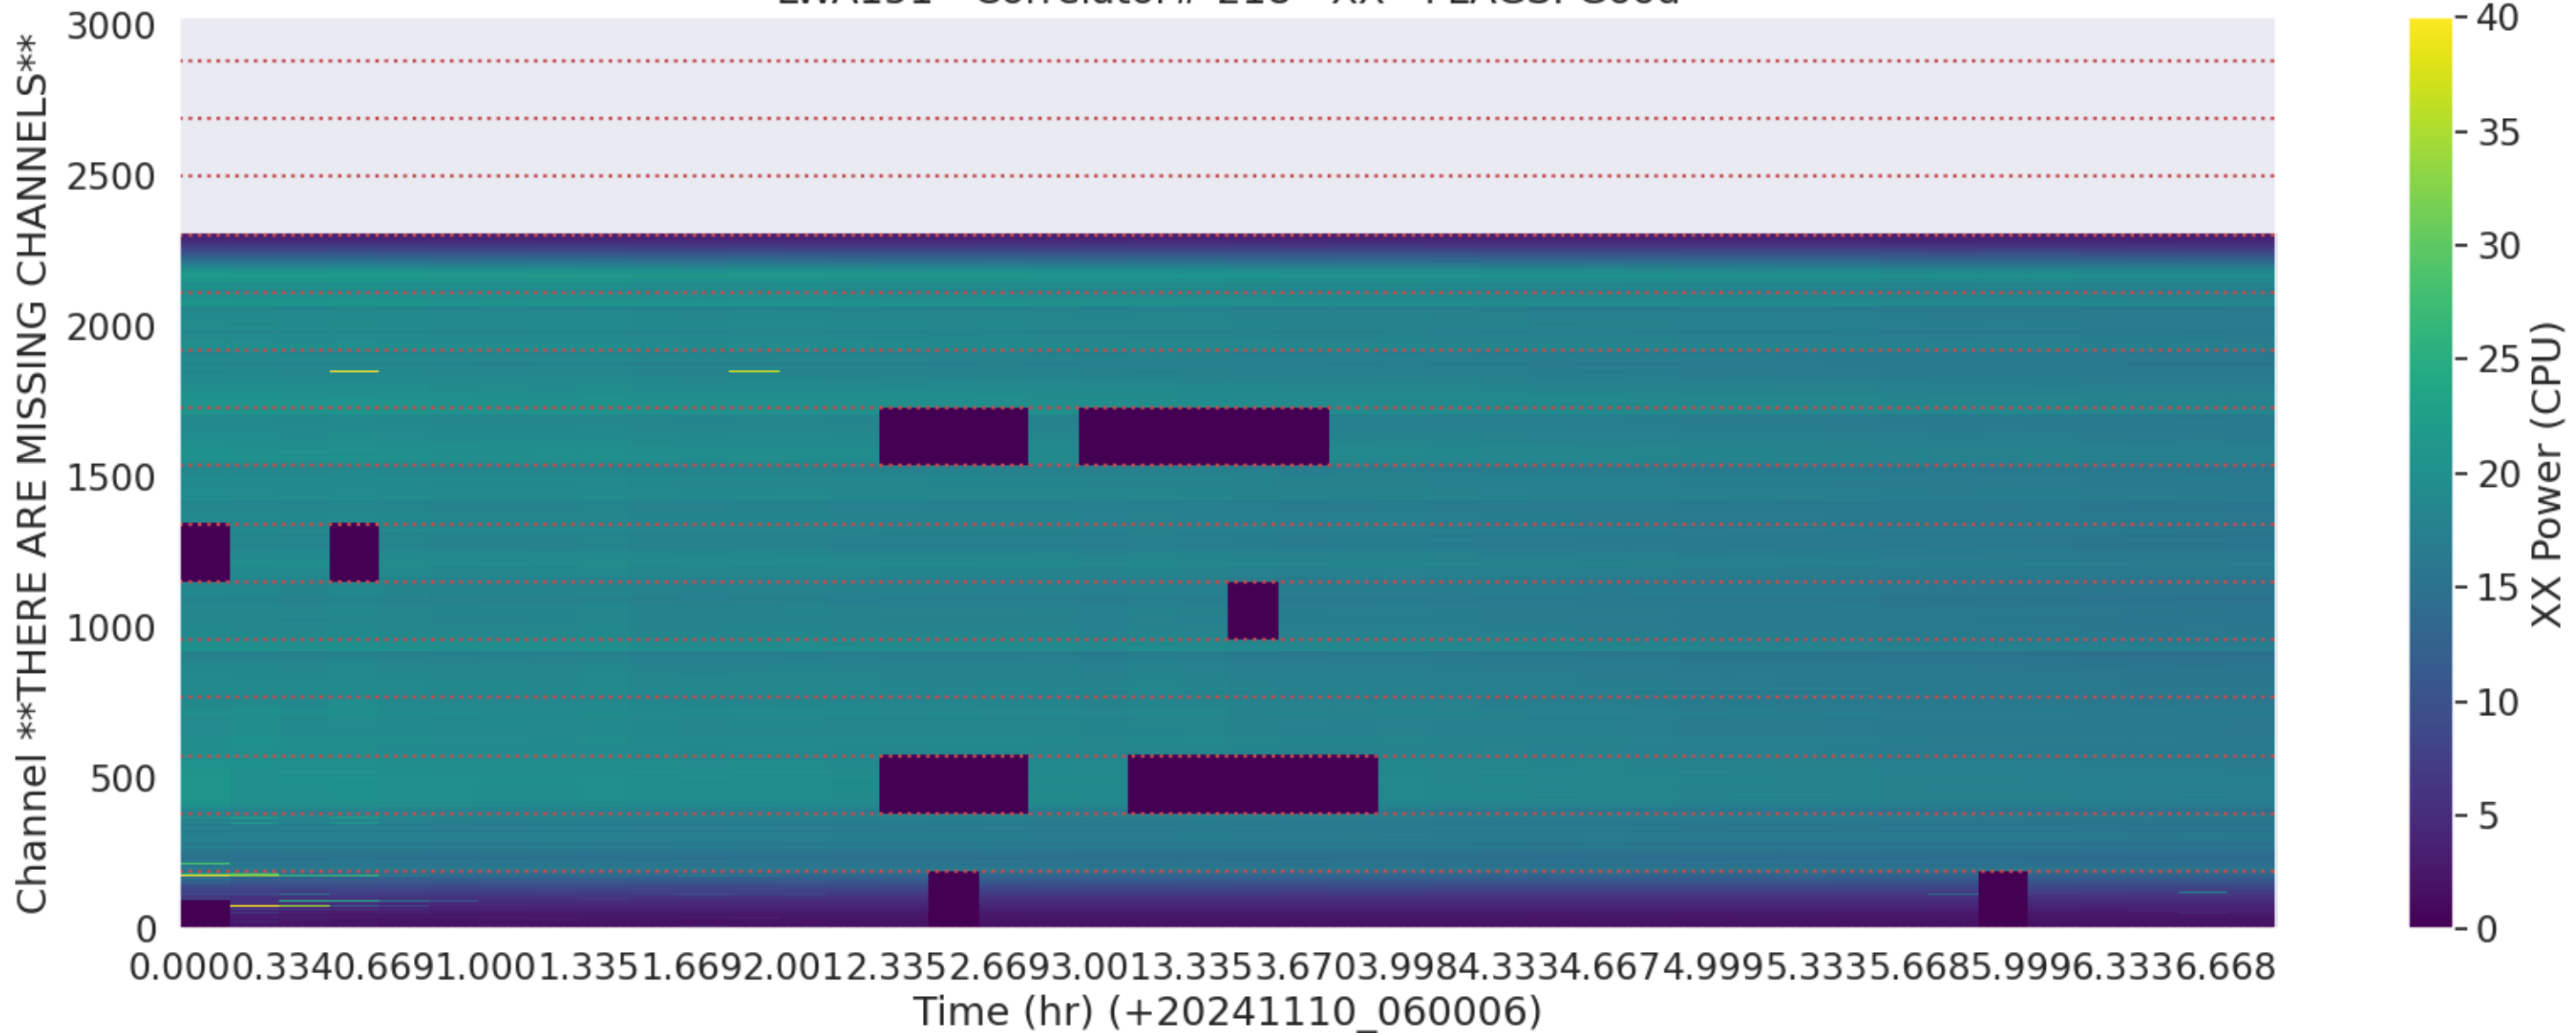

LWA149 - Correlator# 216 - YY - FLAGS: Good

LWA148 - Correlator# 217 - XX - FLAGS: Good

LWA148 - Correlator# 217 - YY - FLAGS: Good

LWA151 - Correlator# 218 - XX - FLAGS: Good

LWA151 - Correlator# 218 - YY - FLAGS: Good