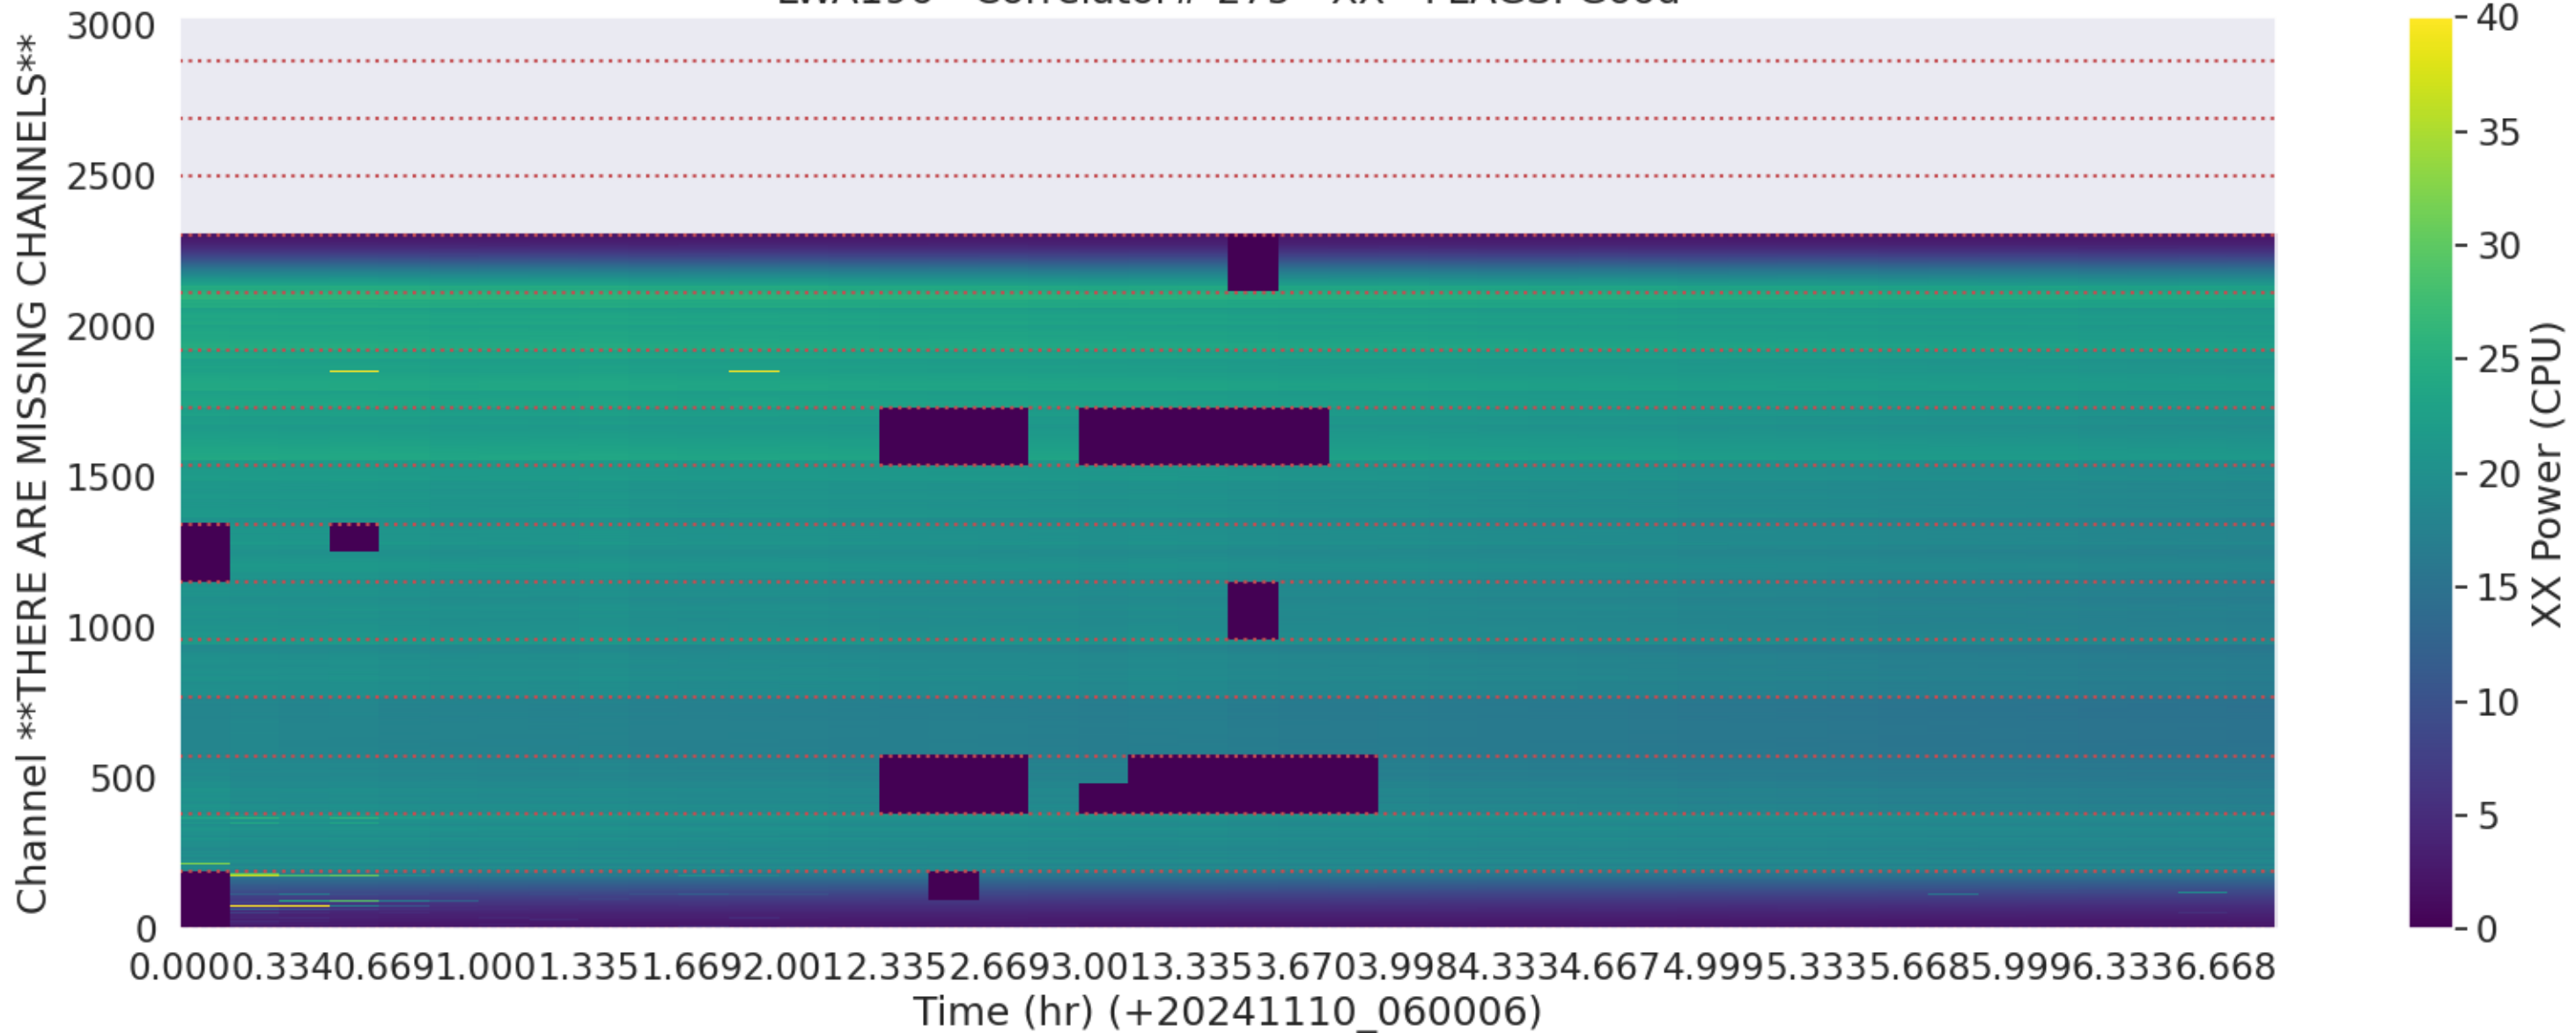

LWA194 - Correlator# 273 - YY - FLAGS: Good

LWA197 - Correlator# 274 - XX - FLAGS: Good

LWA197 - Correlator# 274 - YY - FLAGS: Good

LWA196 - Correlator# 275 - XX - FLAGS: Good

LWA196 - Correlator# 275 - YY - FLAGS: Good