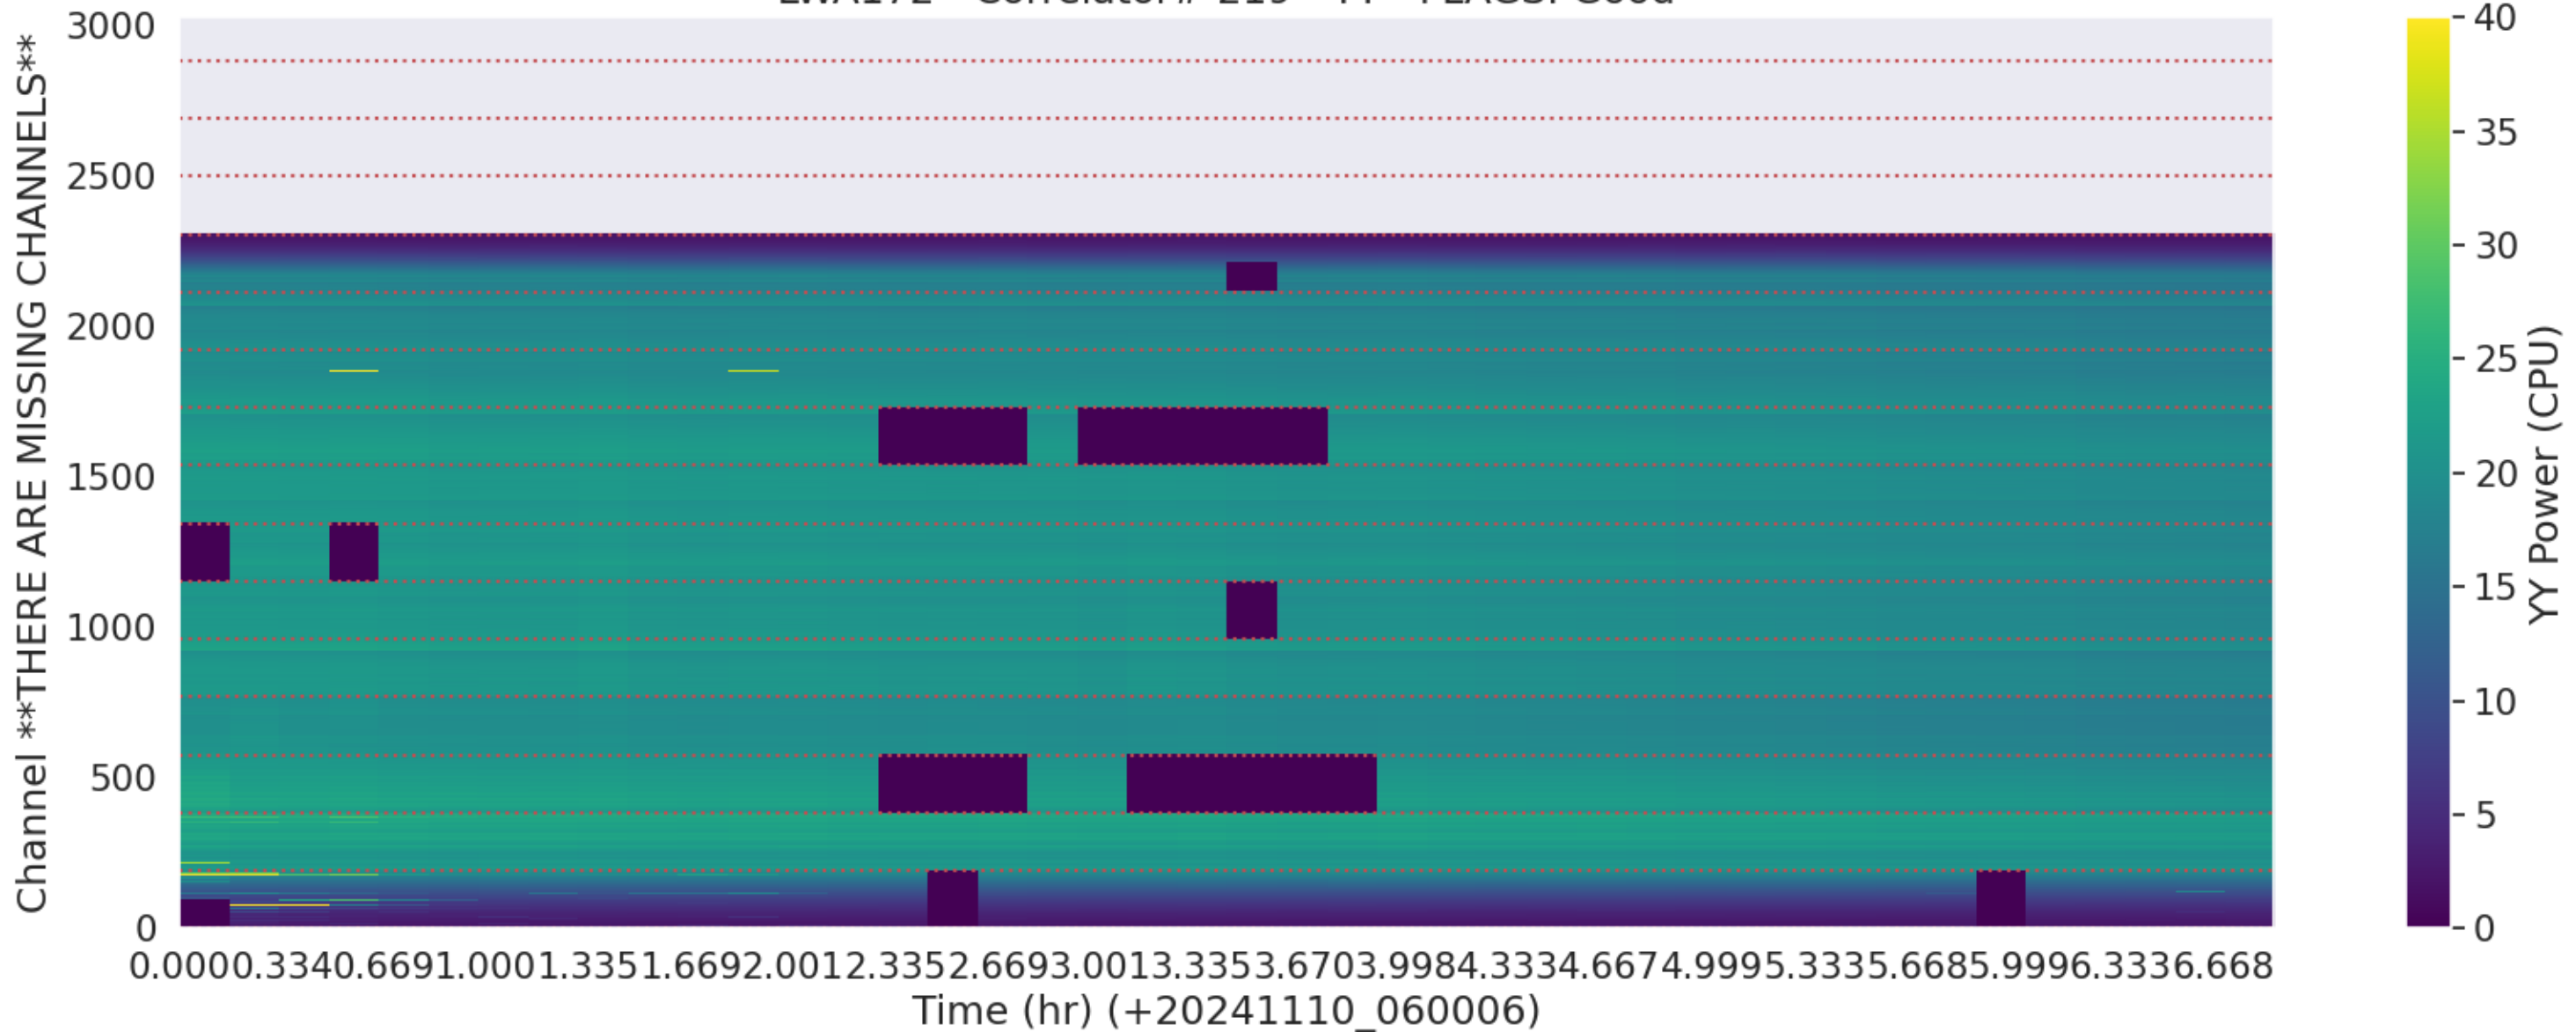

LWA172 - Correlator# 219 - YY - FLAGS: Good