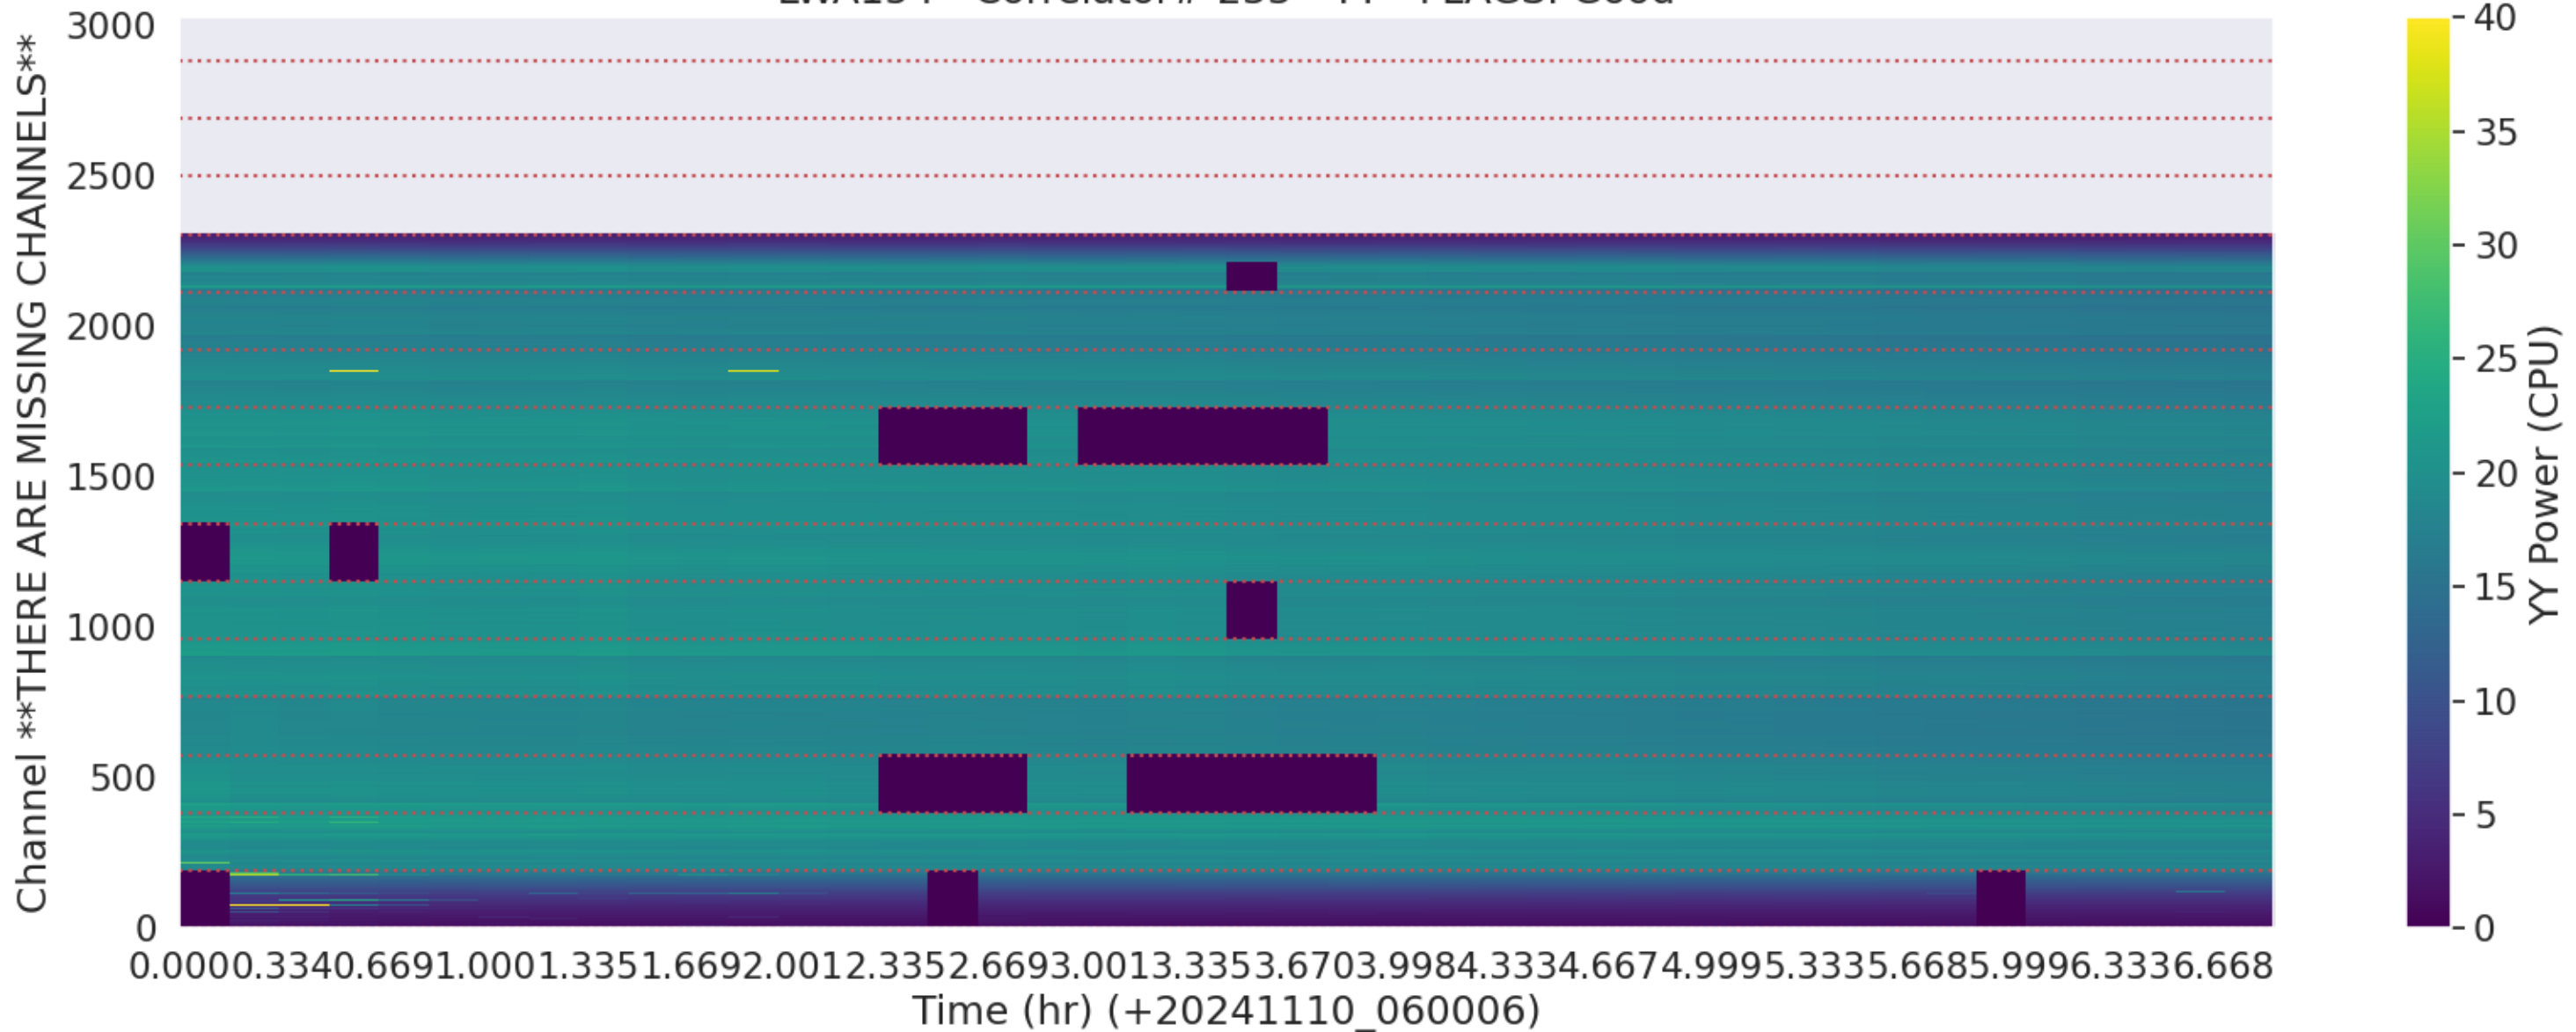

LWA154 - Correlator# 233 - YY - FLAGS: Good