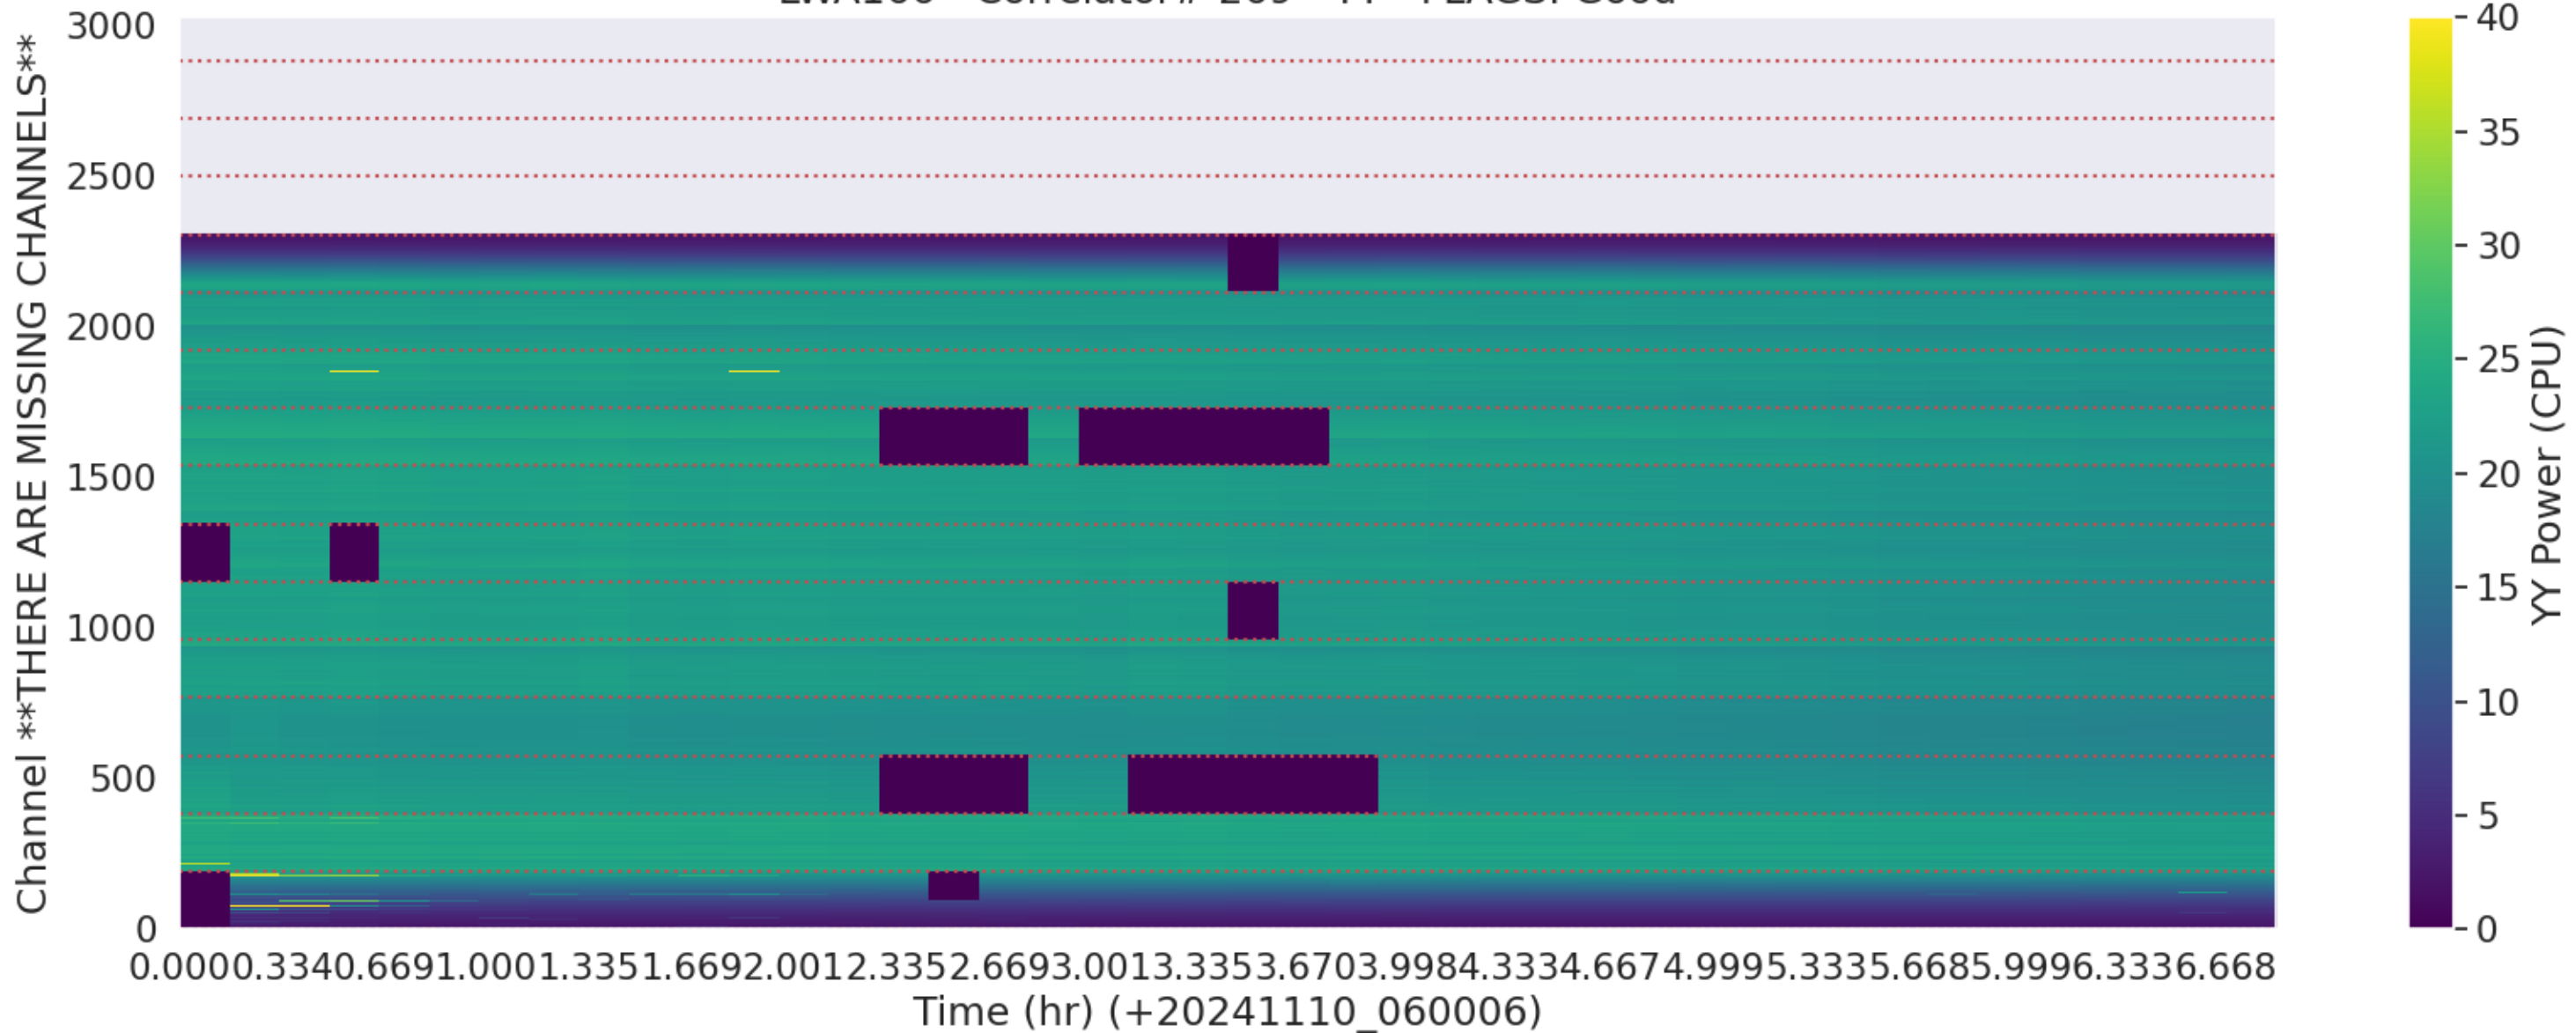

LWA166 - Correlator# 269 - YY - FLAGS: Good