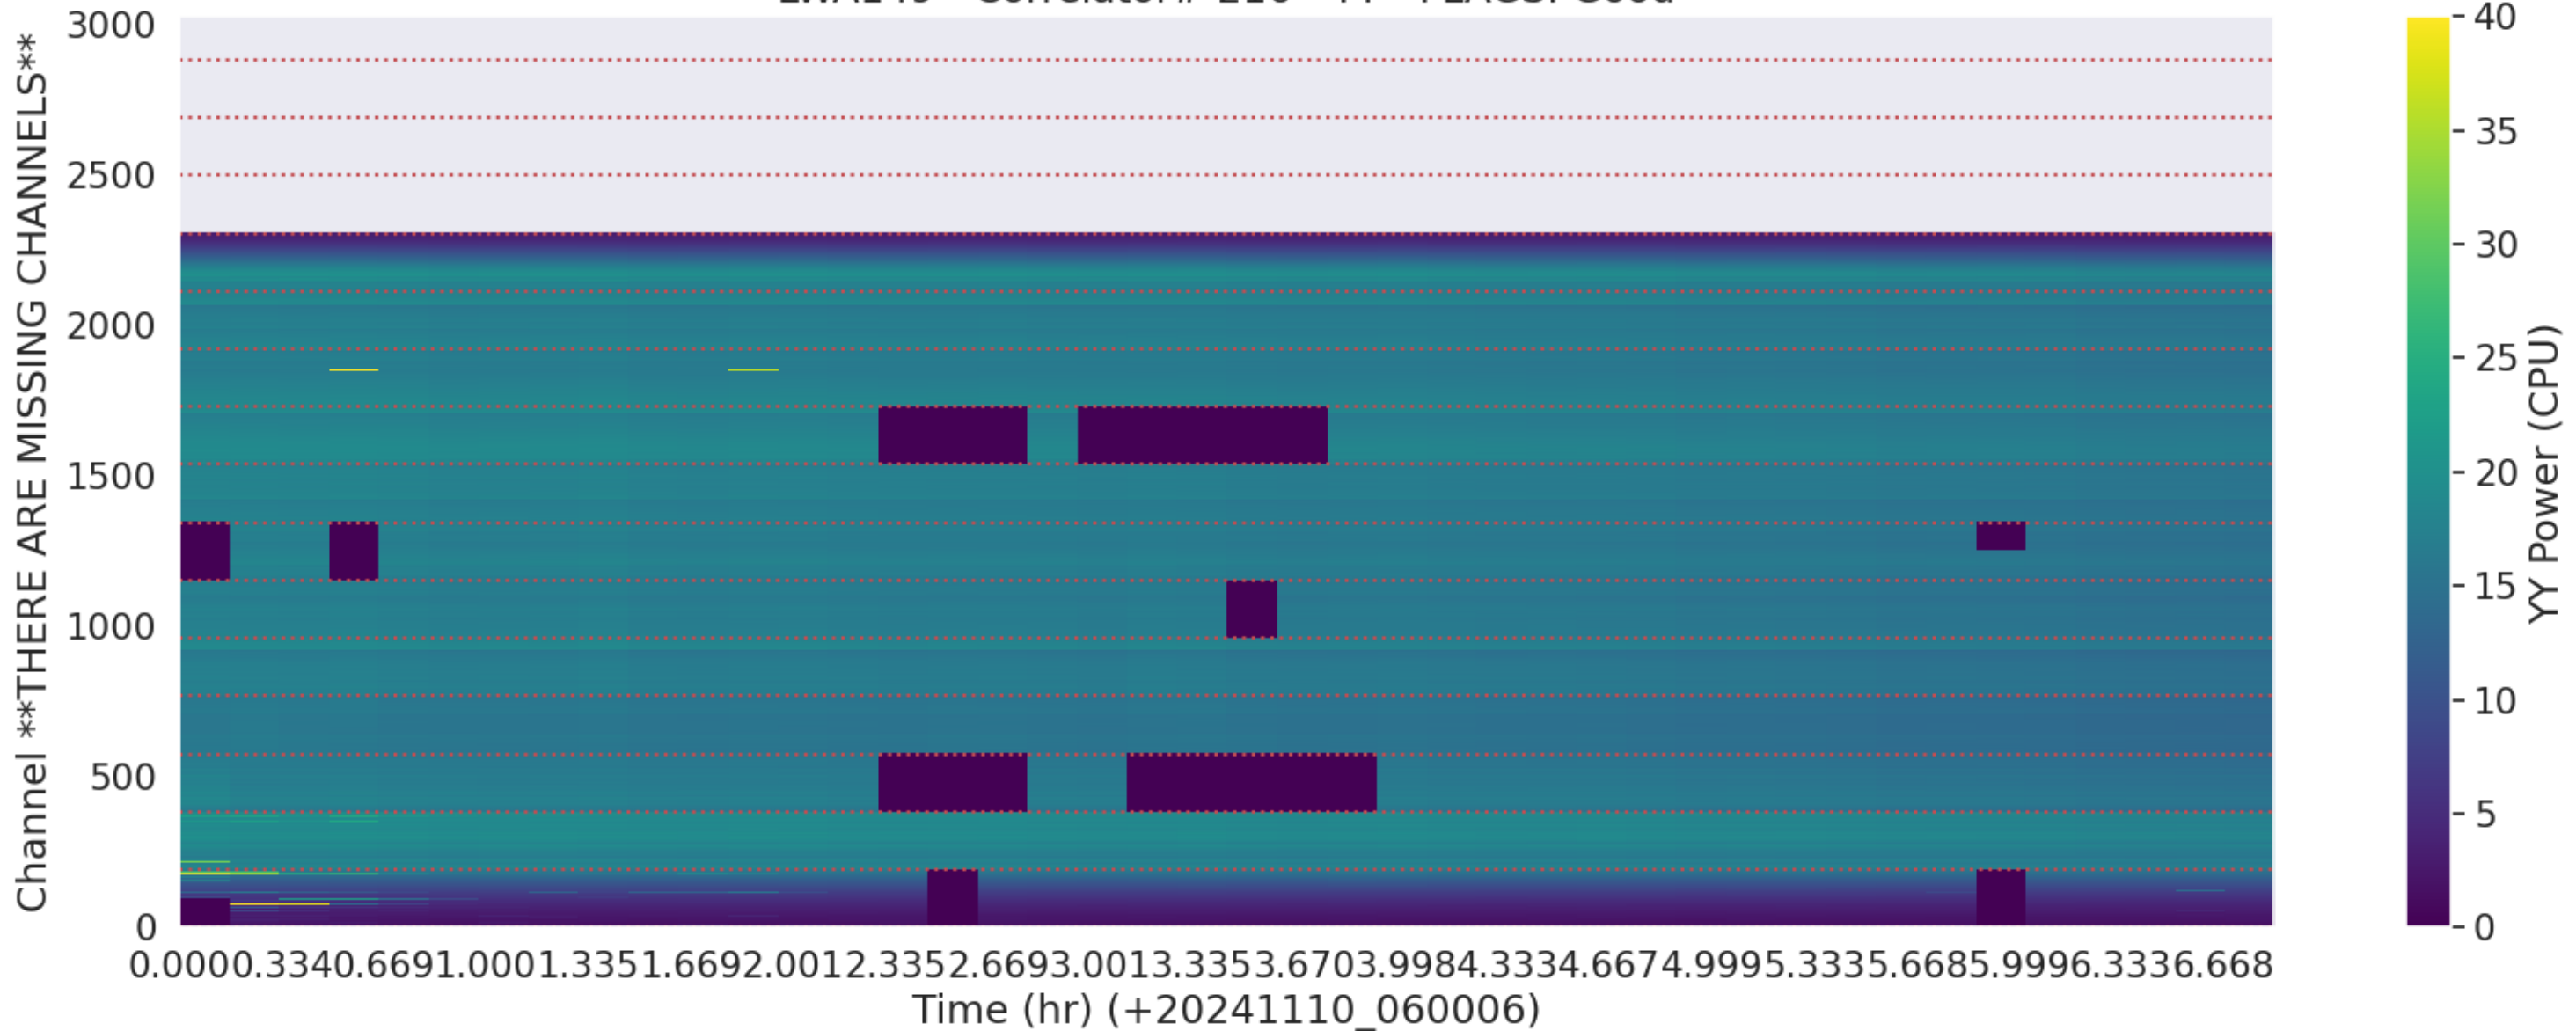

LWA149 - Correlator# 216 - YY - FLAGS: Good