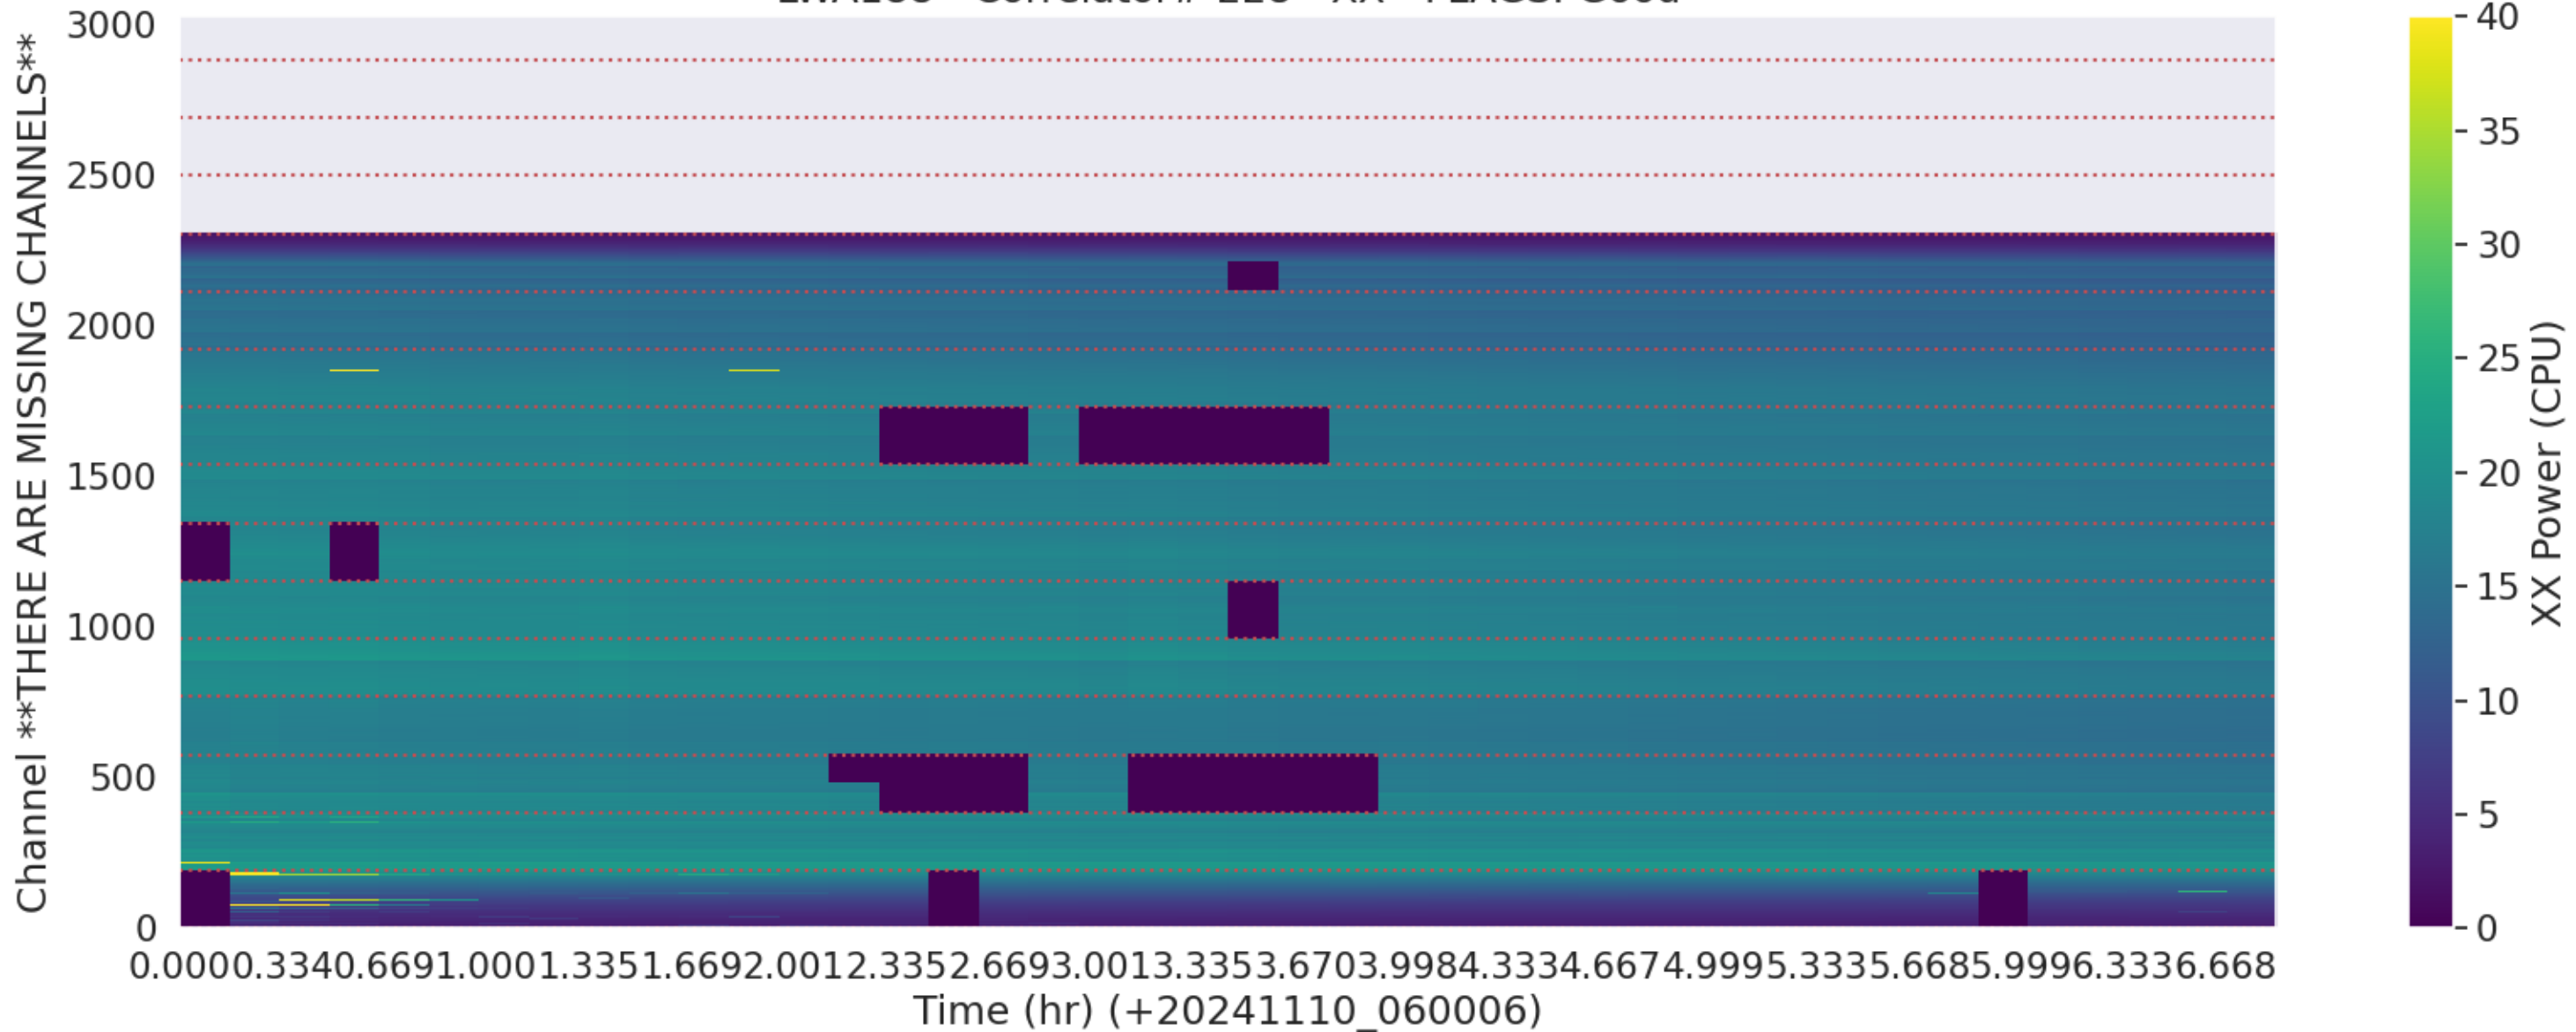

LWA188 - Correlator# 228 - XX - FLAGS: Good