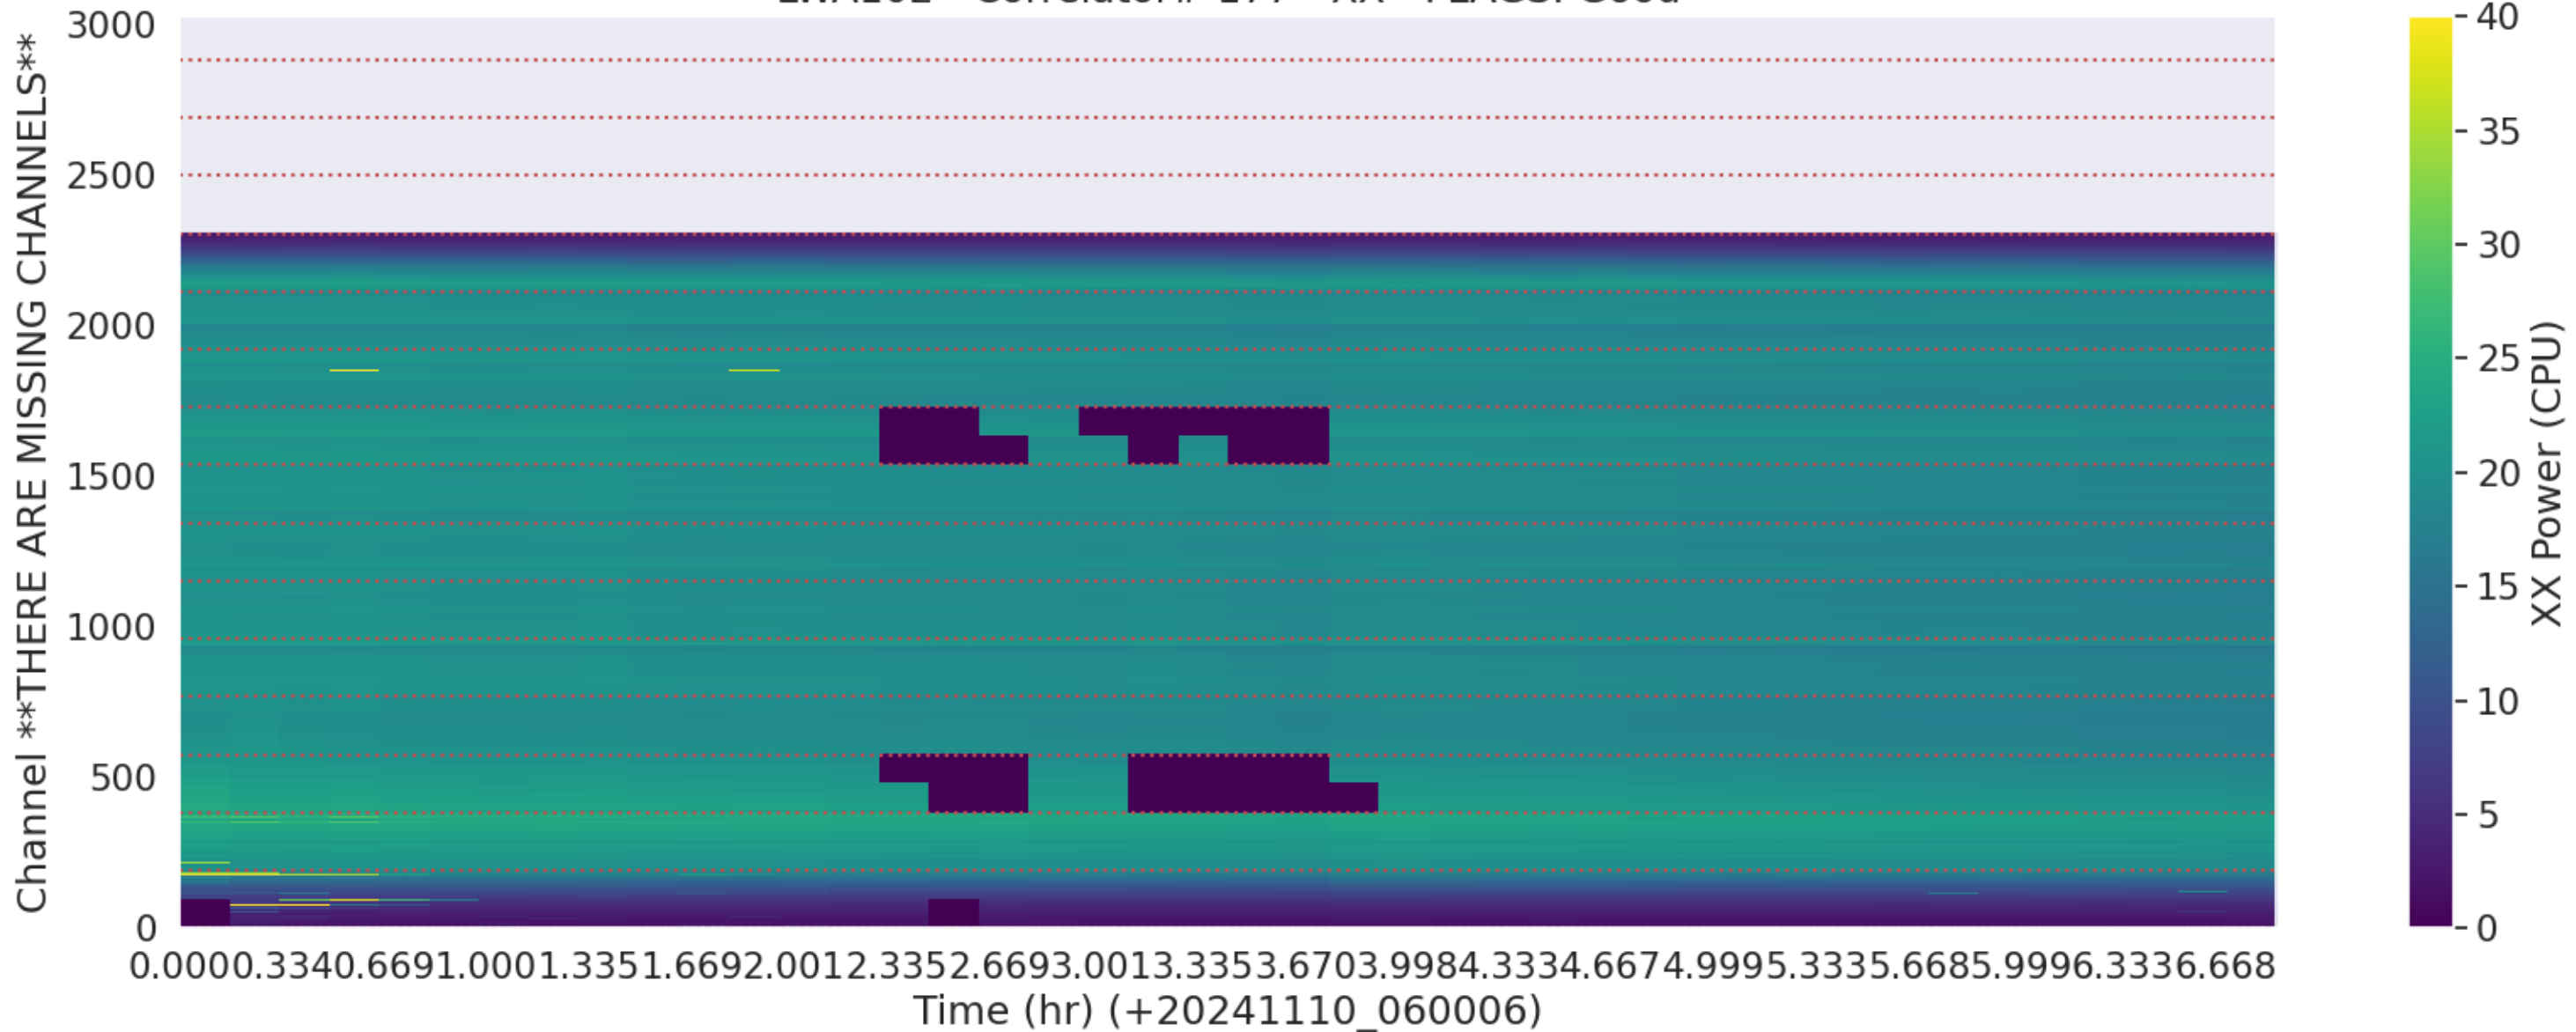

LWA102 - Correlator# 177 - XX - FLAGS: Good