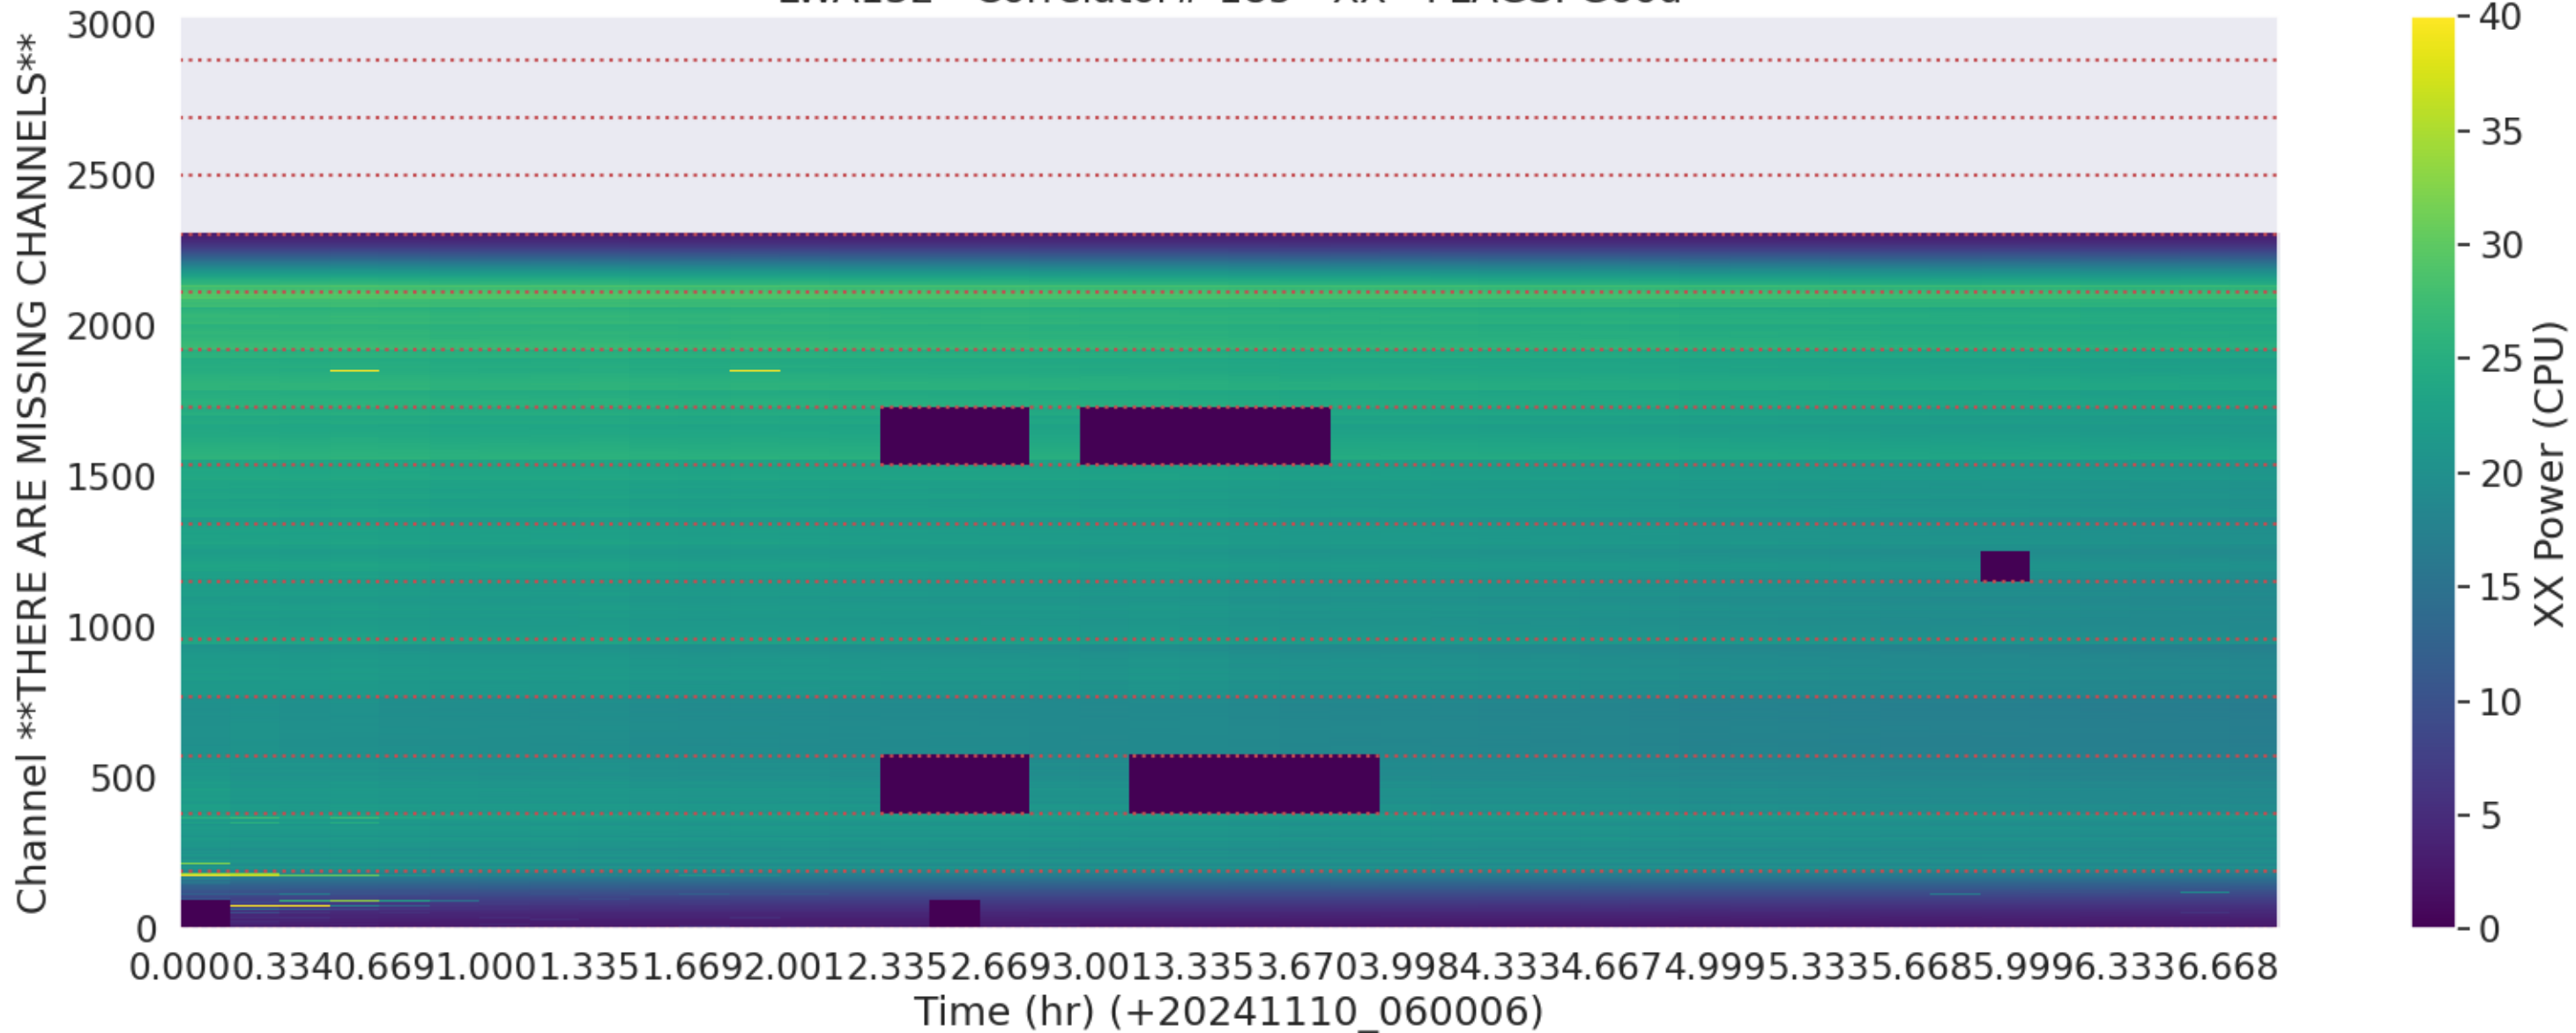

LWA132 - Correlator# 185 - XX - FLAGS: Good