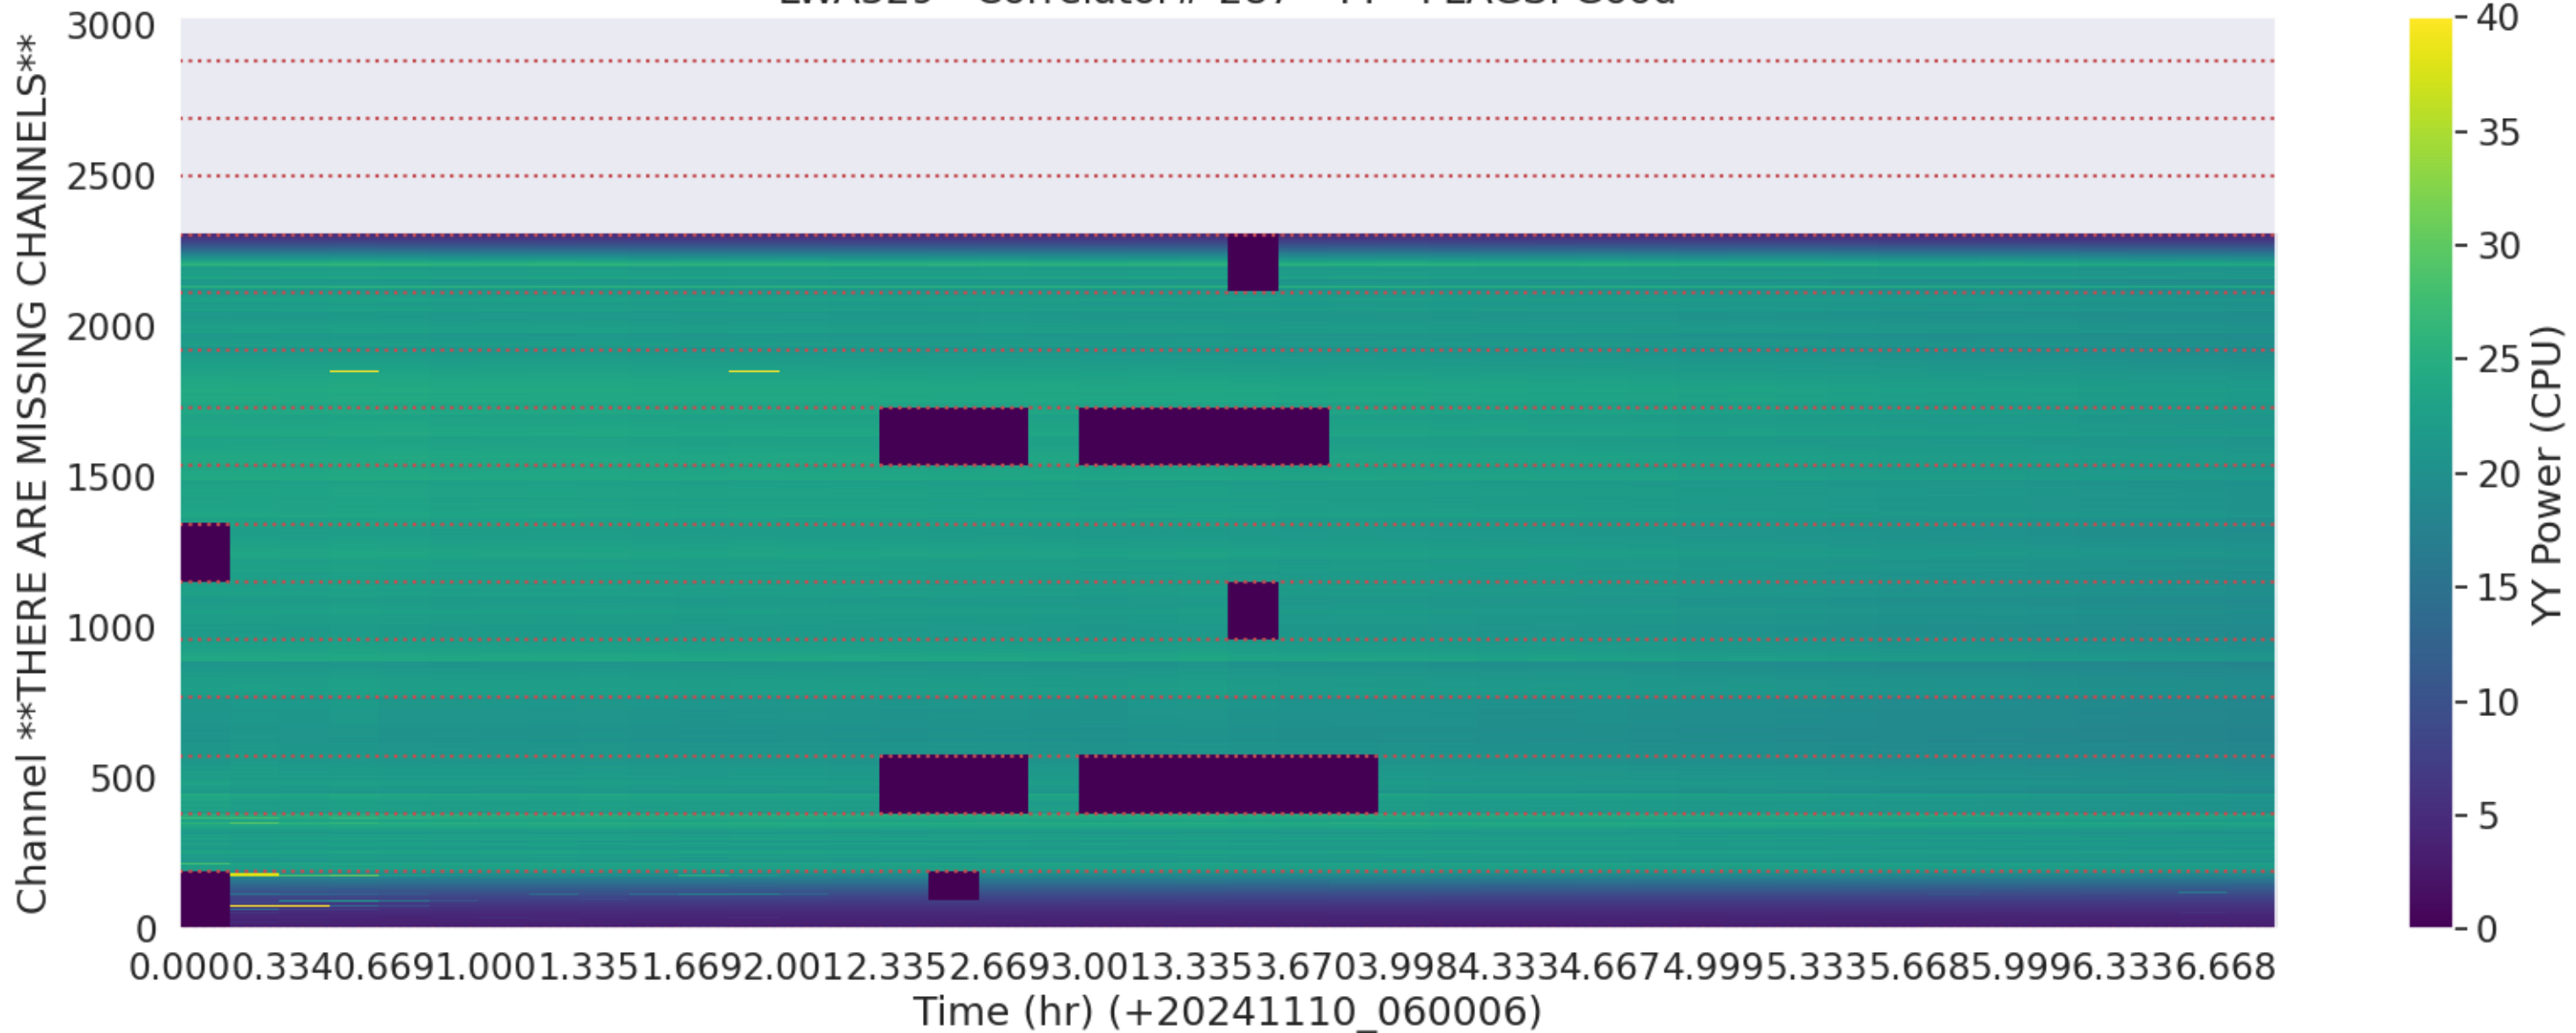

LWA329 - Correlator# 287 - YY - FLAGS: Good