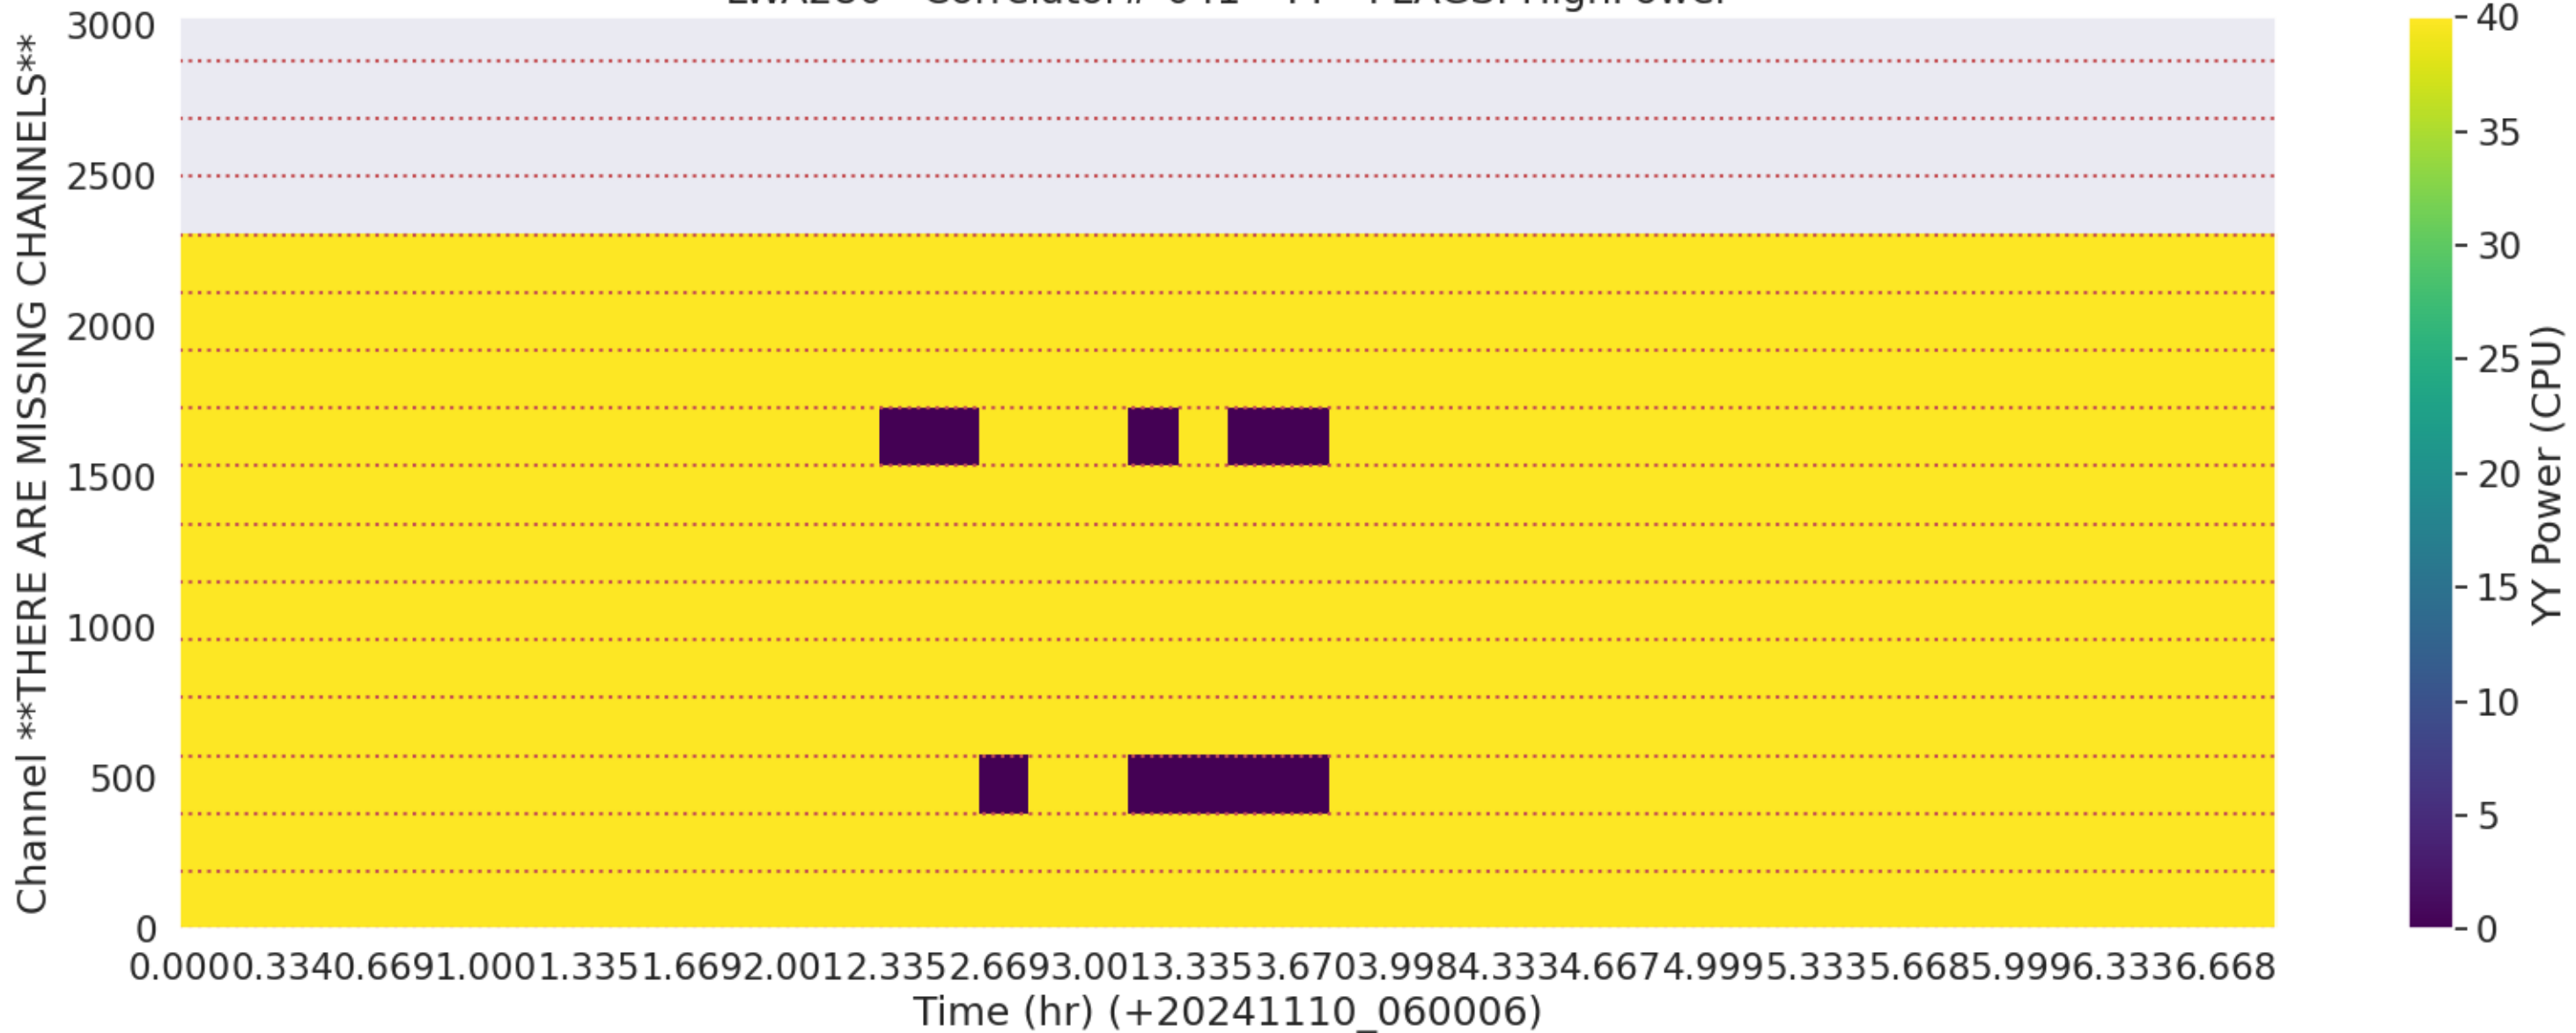

LWA280 - Correlator# 041 - YY - FLAGS: HighPower