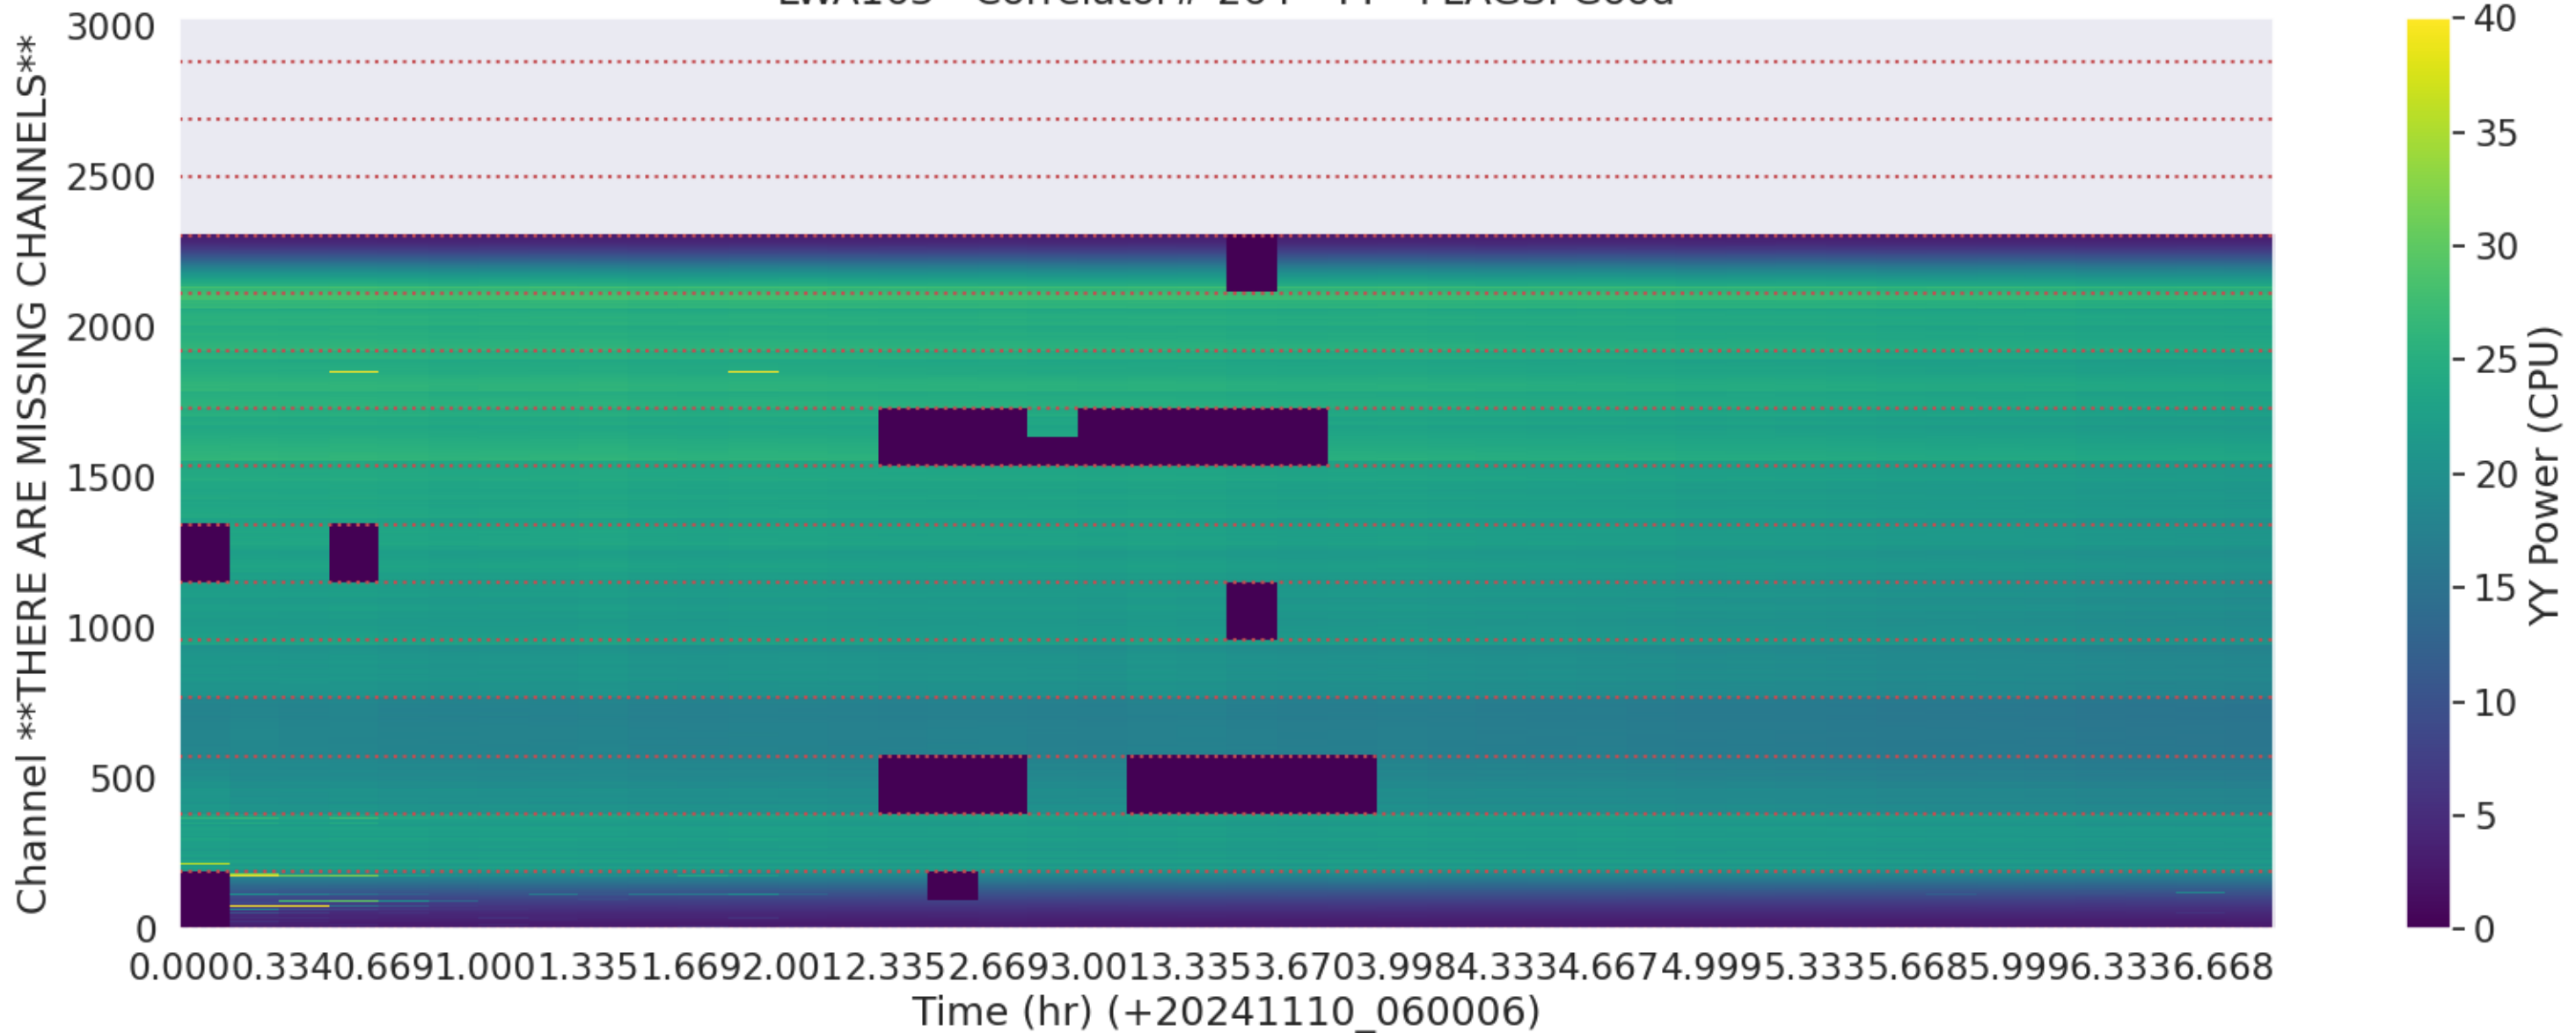

LWA163 - Correlator# 264 - YY - FLAGS: Good