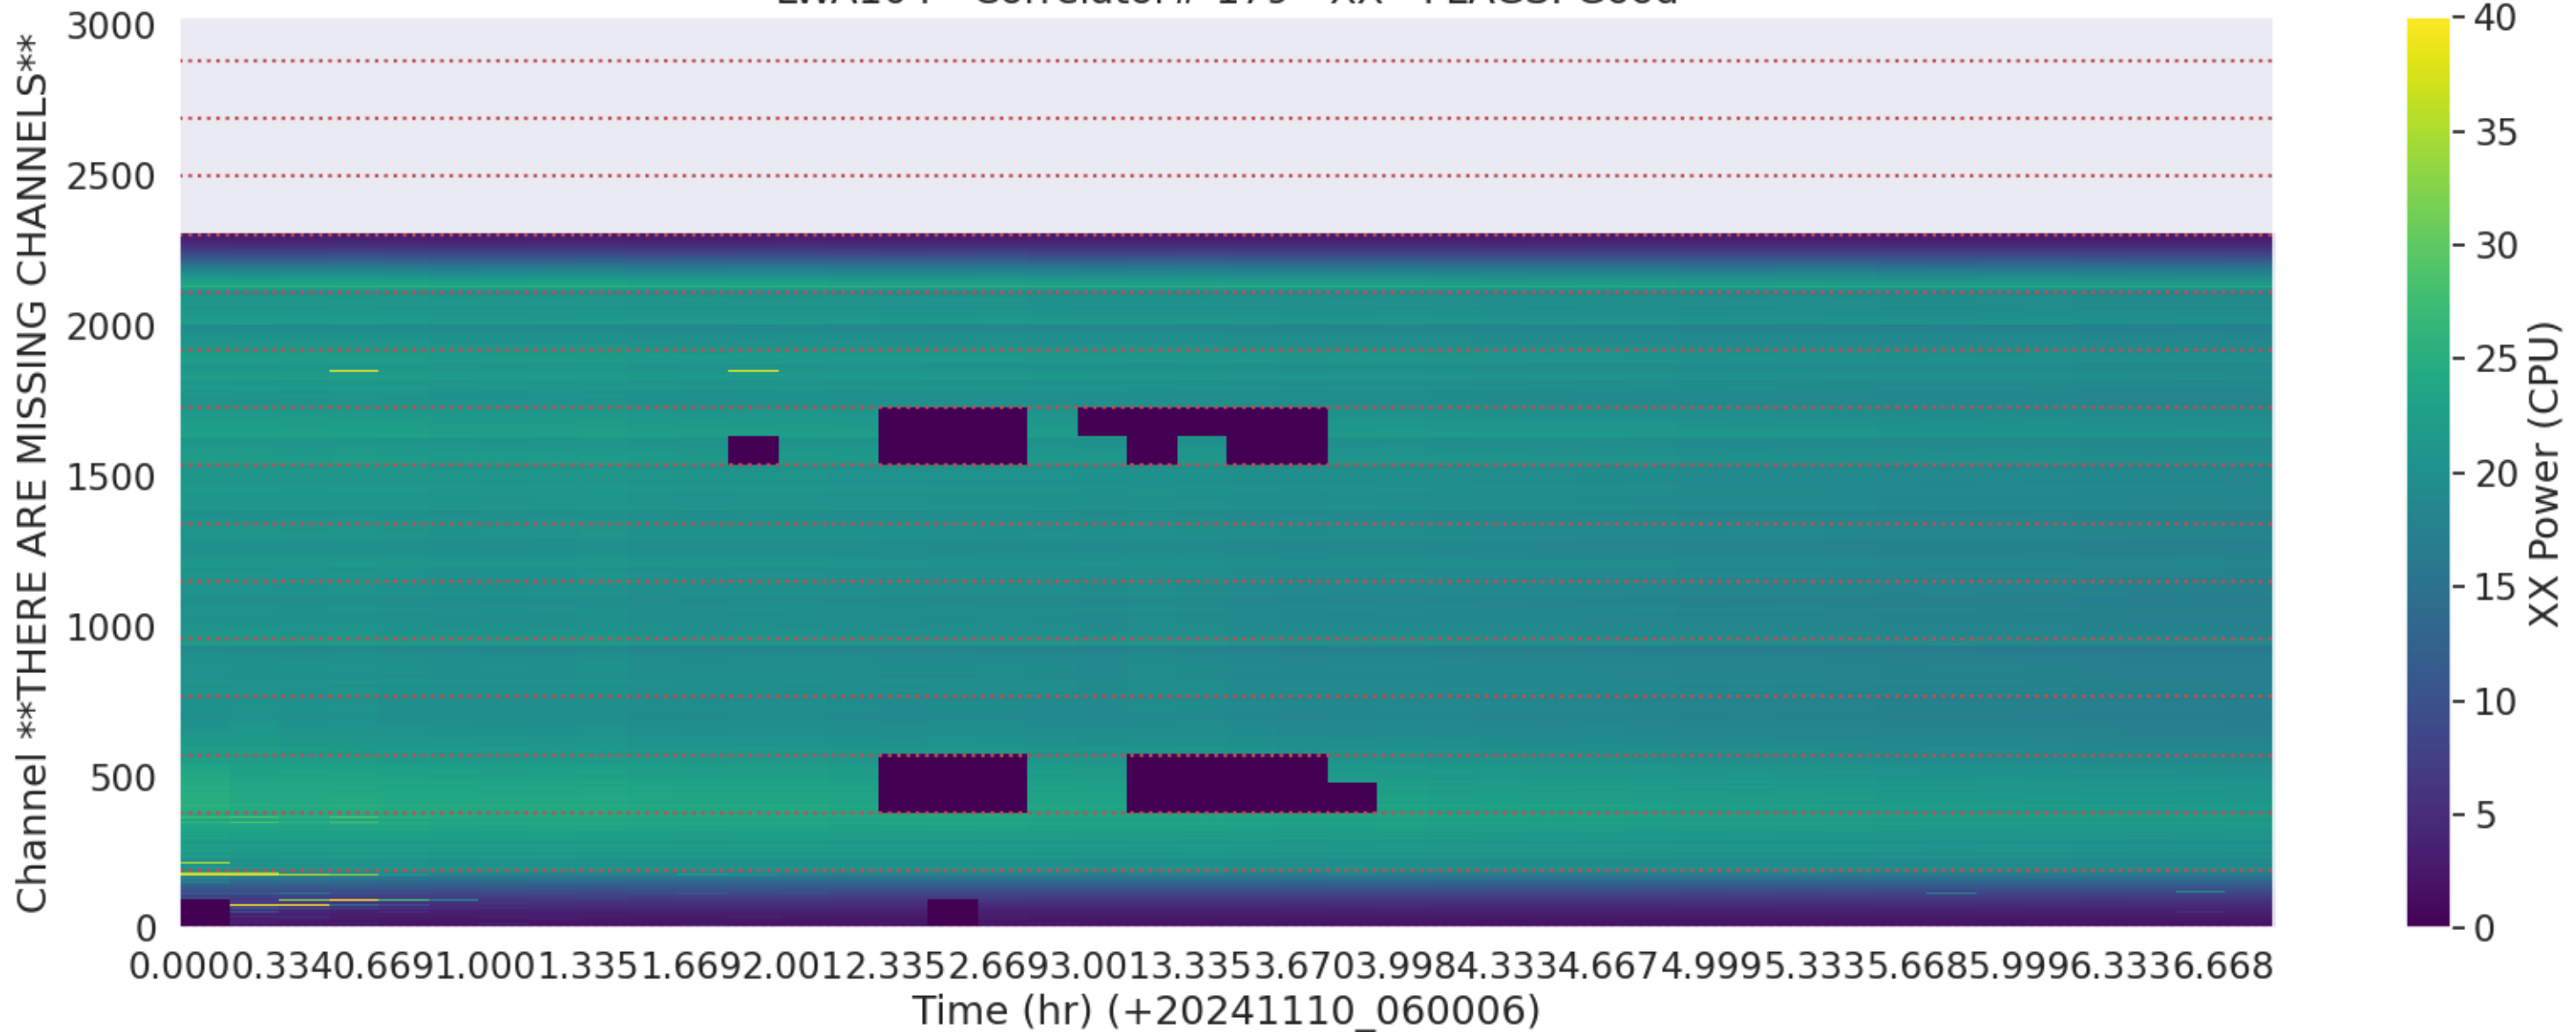

LWA104 - Correlator# 179 - XX - FLAGS: Good