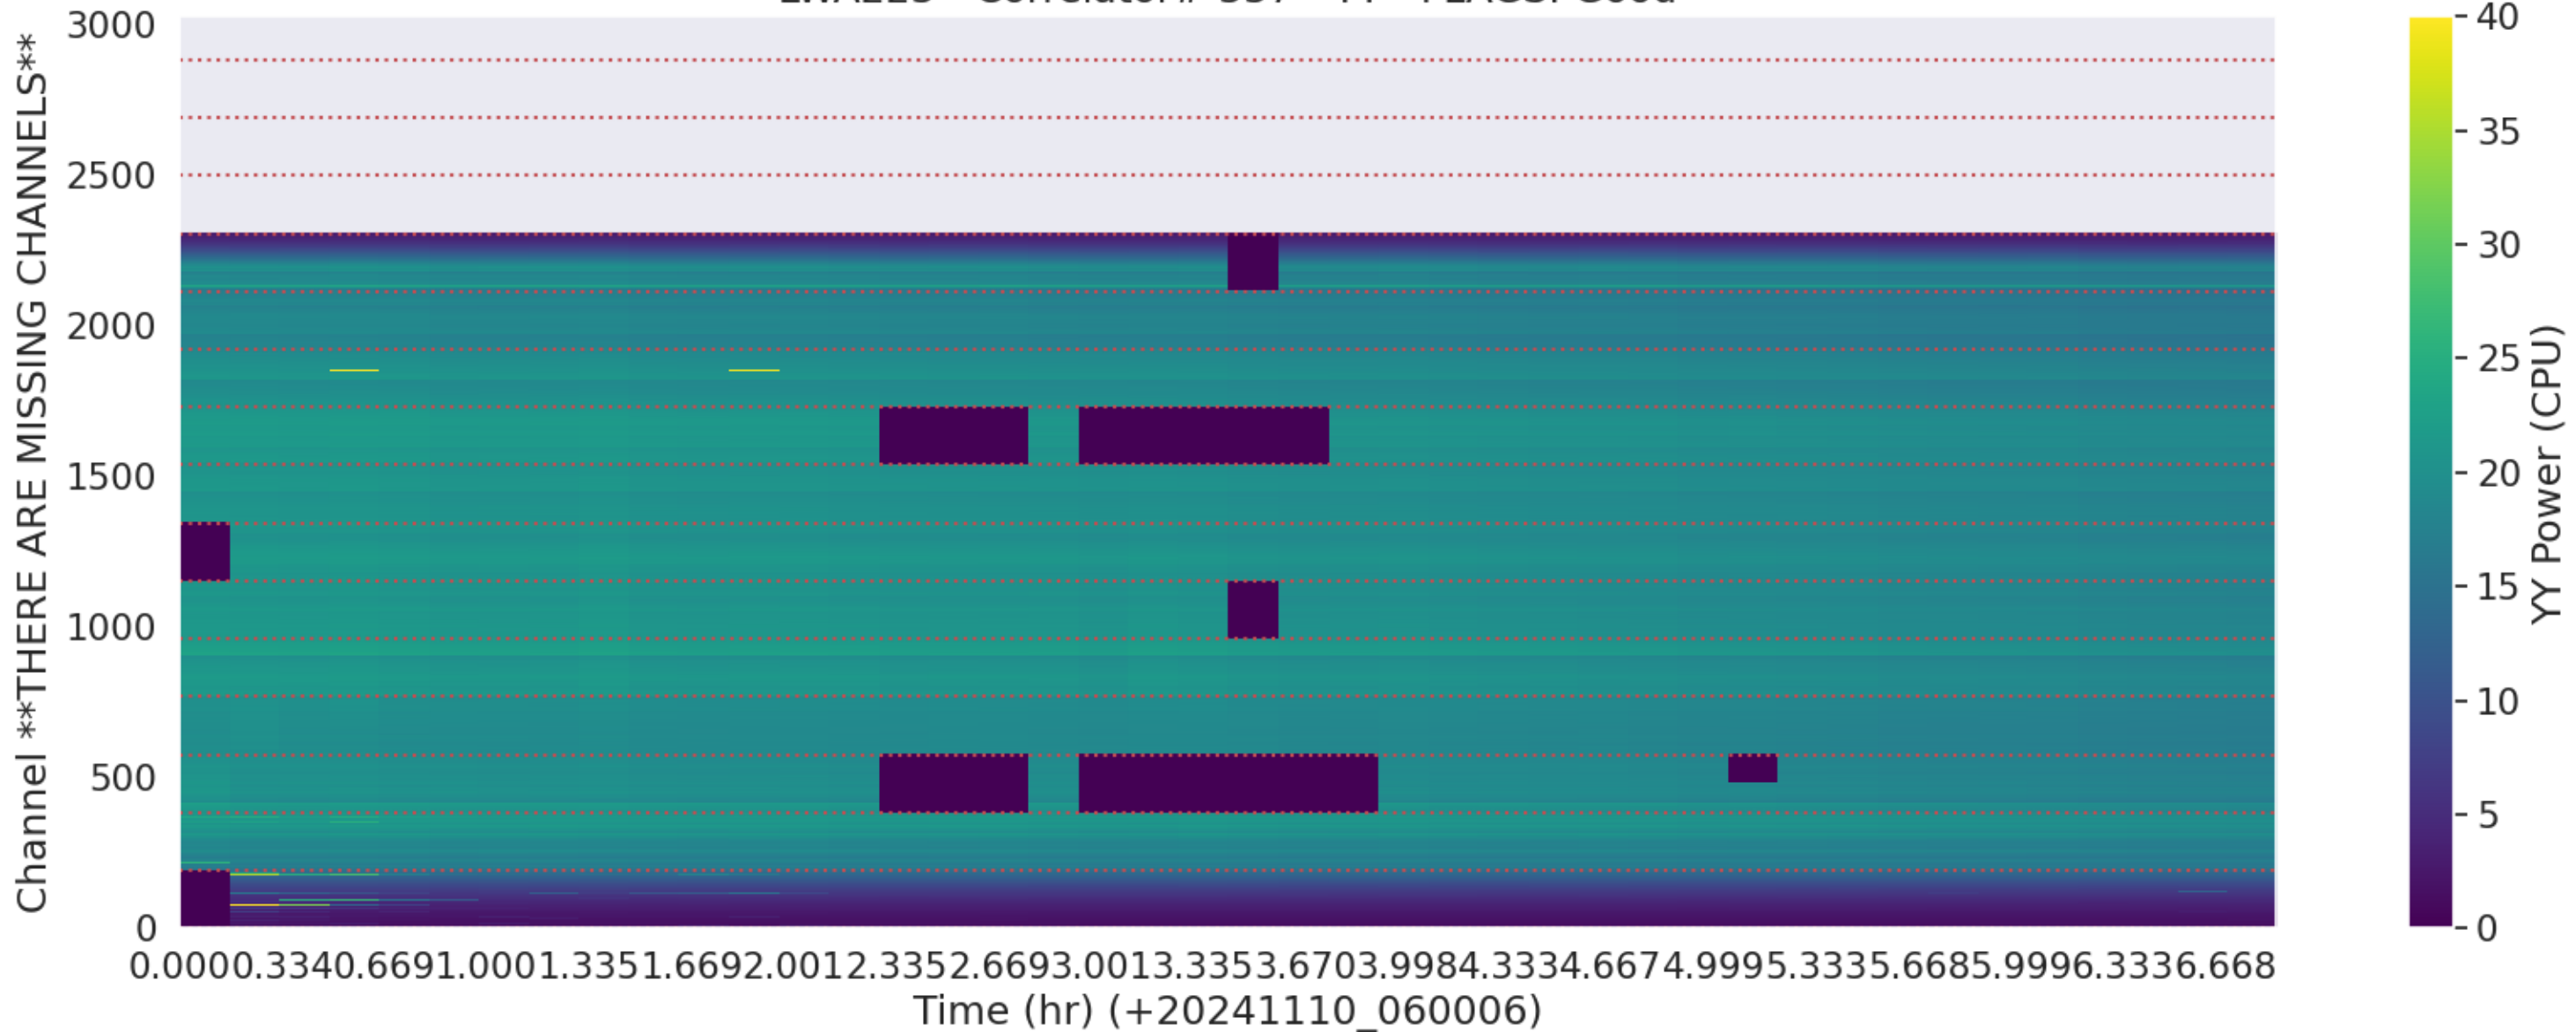

LWA223 - Correlator# 337 - YY - FLAGS: Good