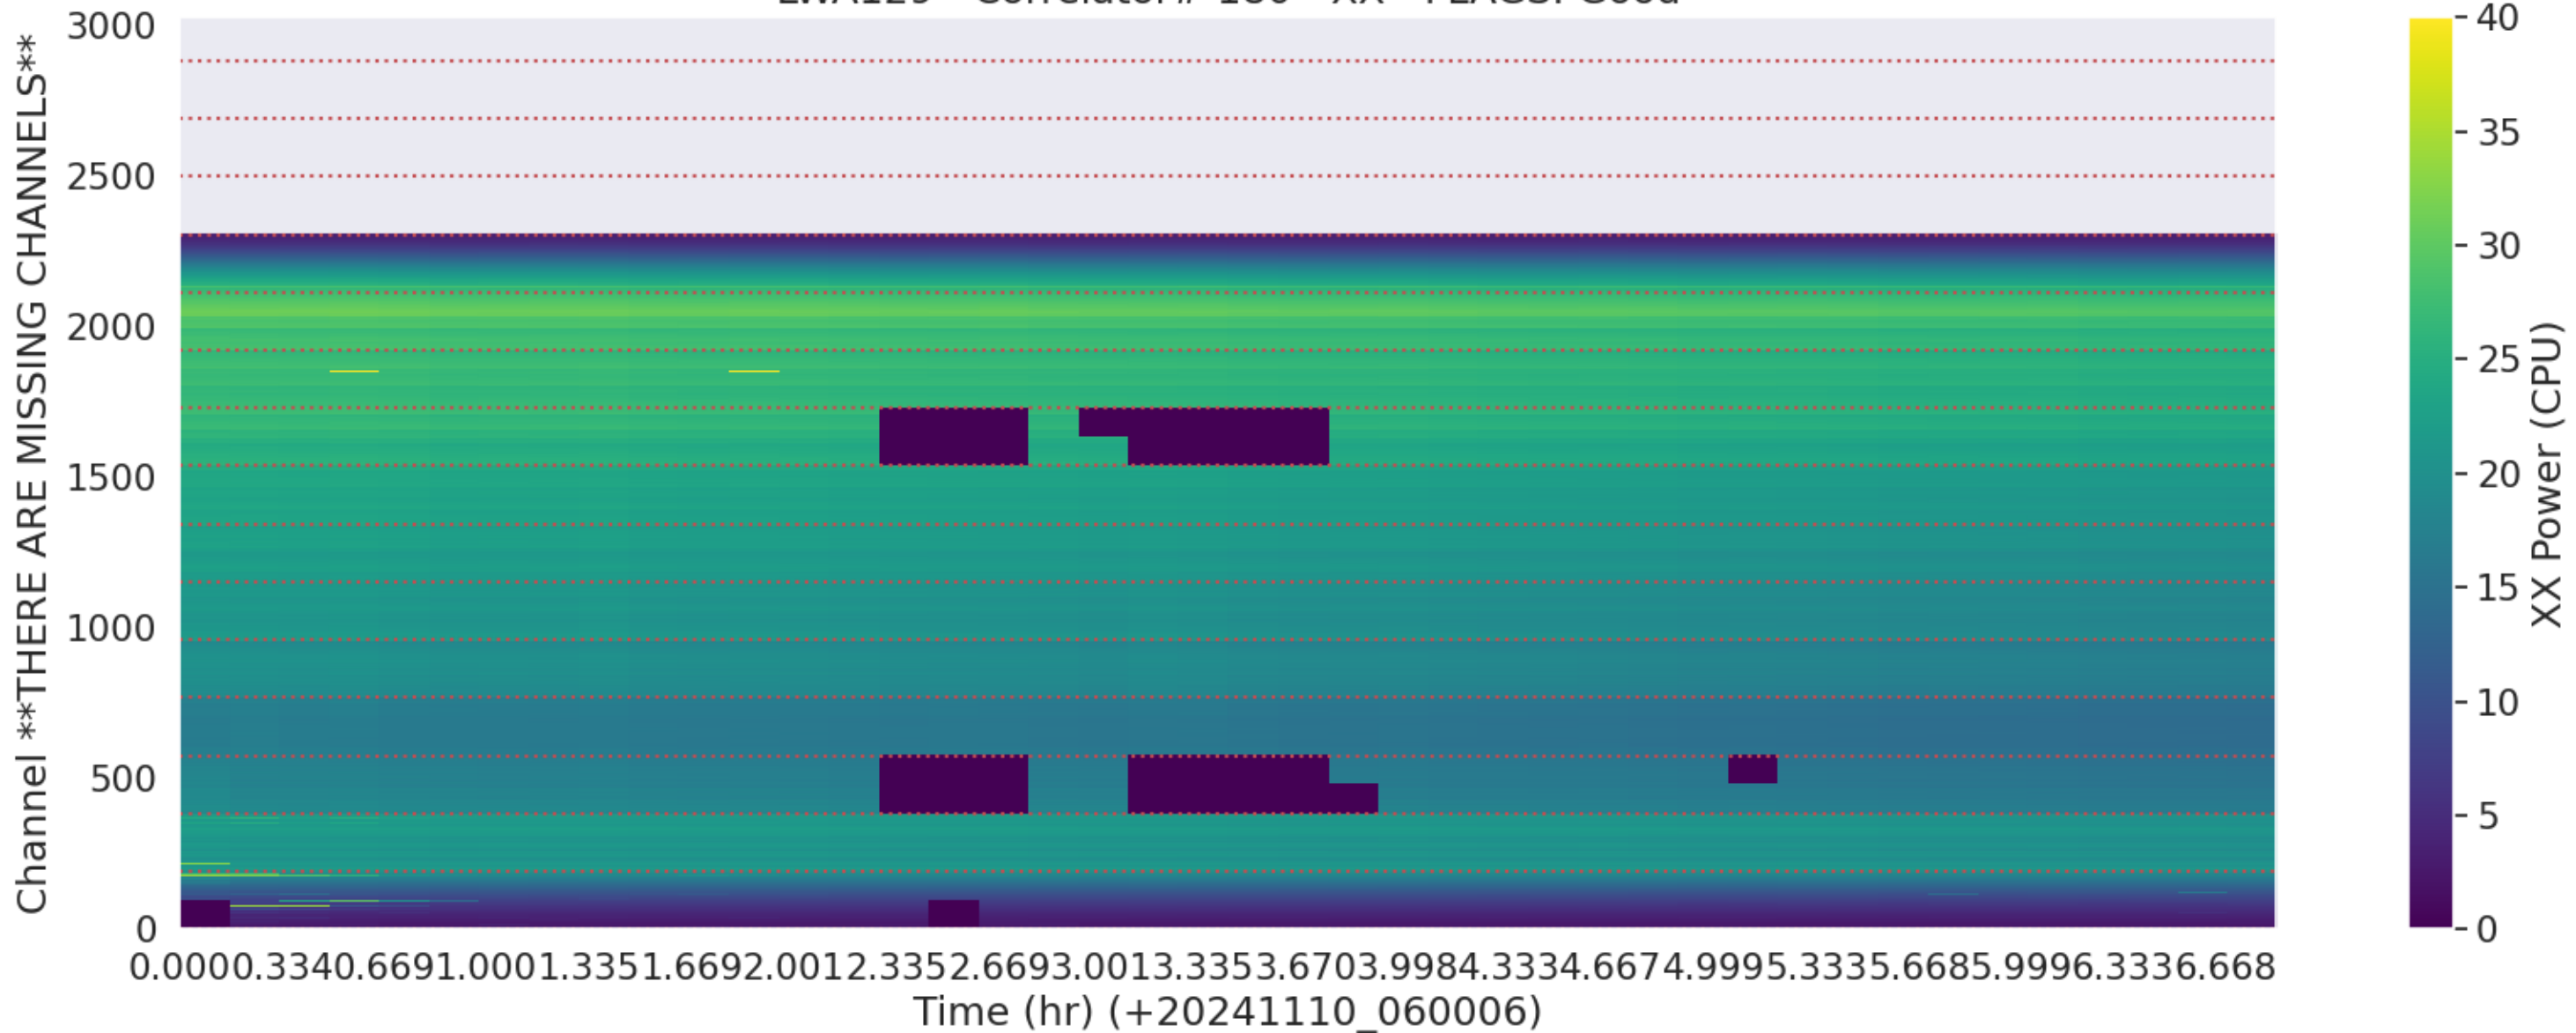

LWA129 - Correlator# 180 - XX - FLAGS: Good