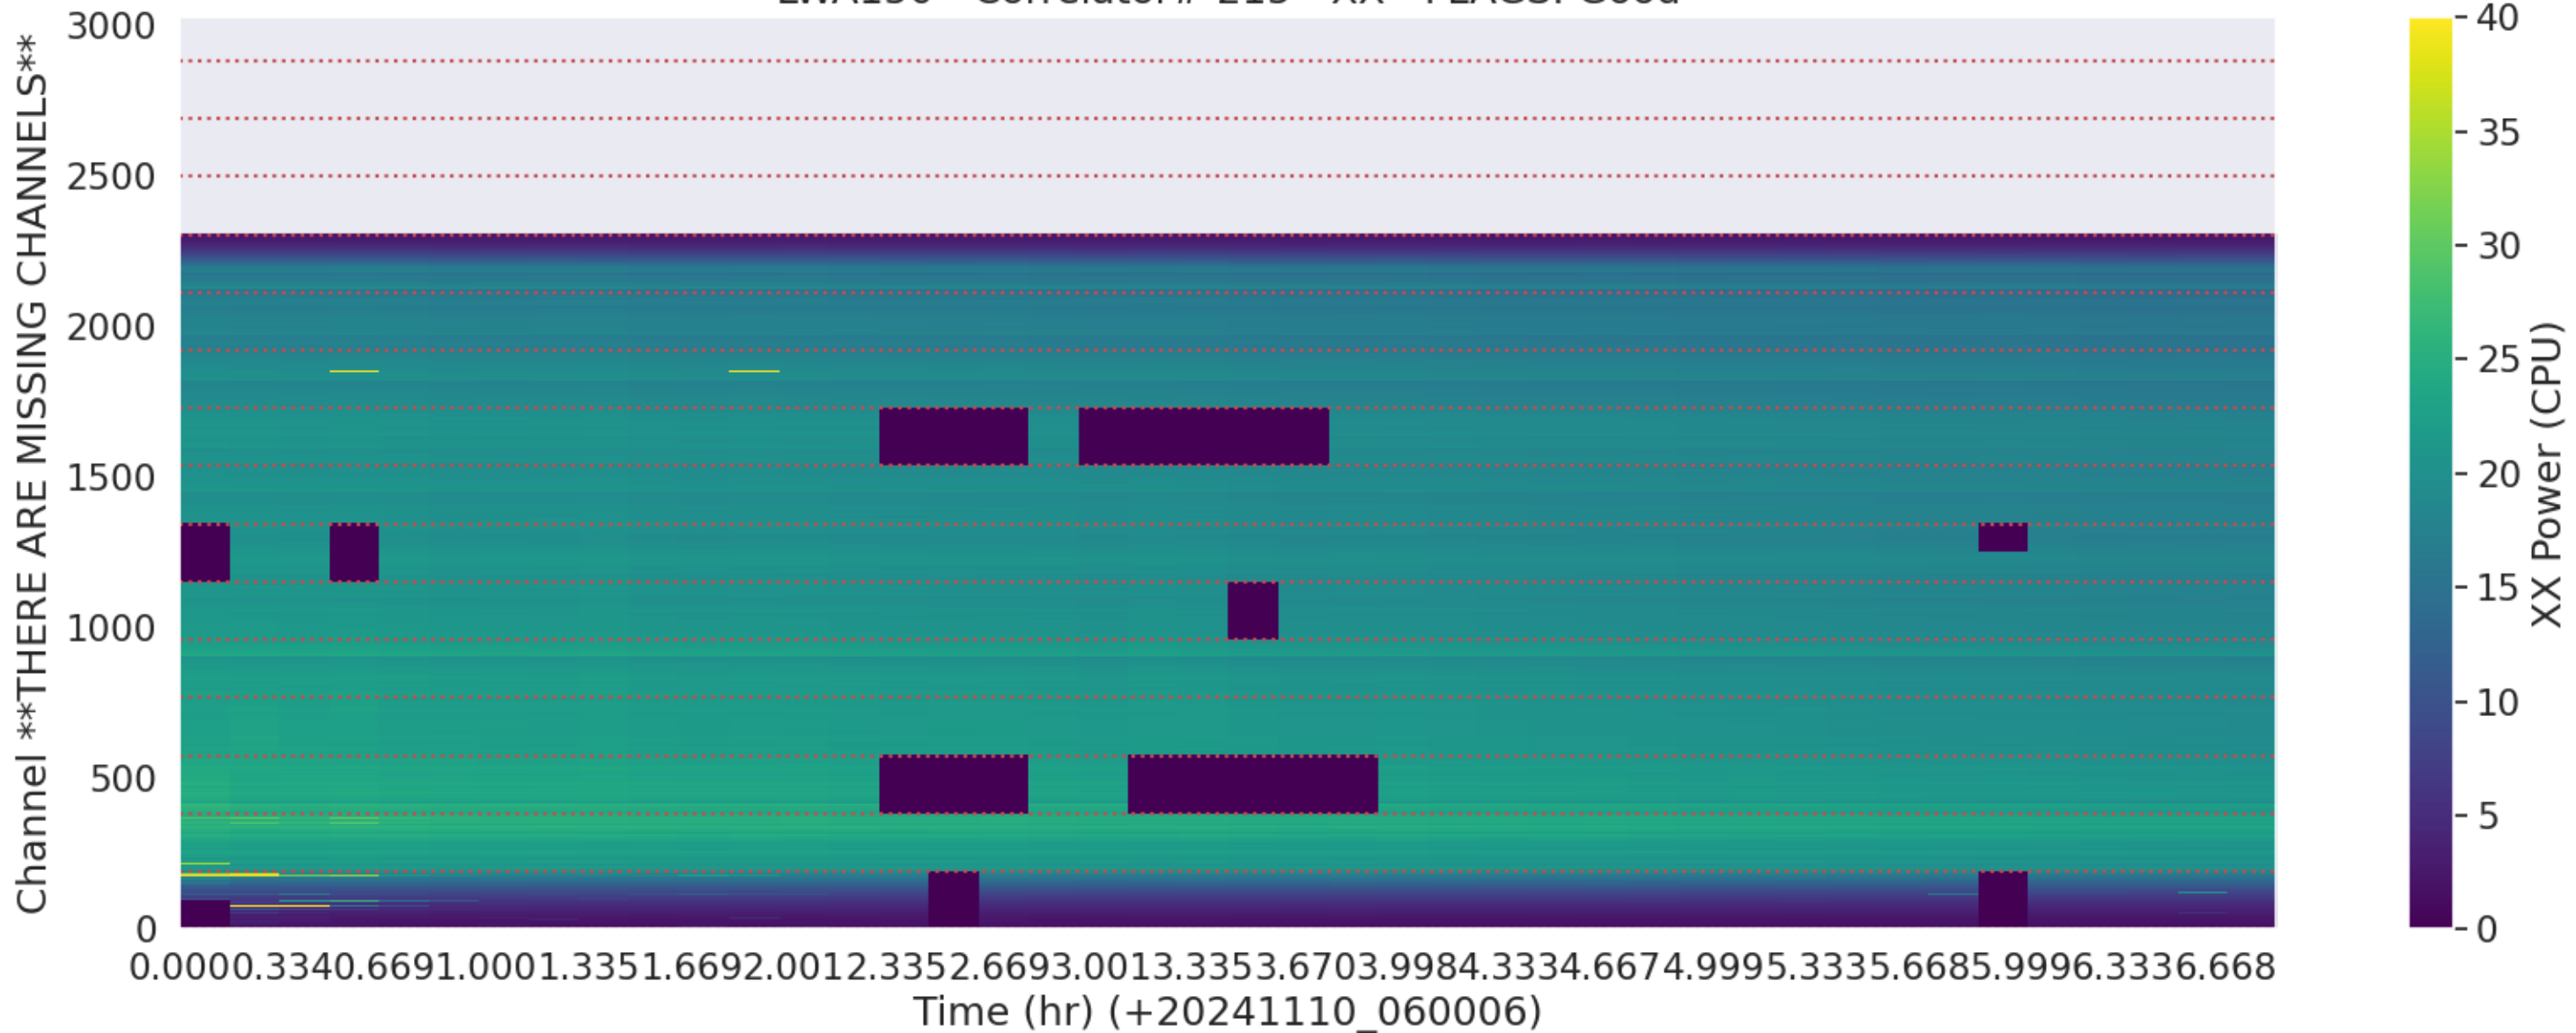

LWA150 - Correlator# 215 - XX - FLAGS: Good