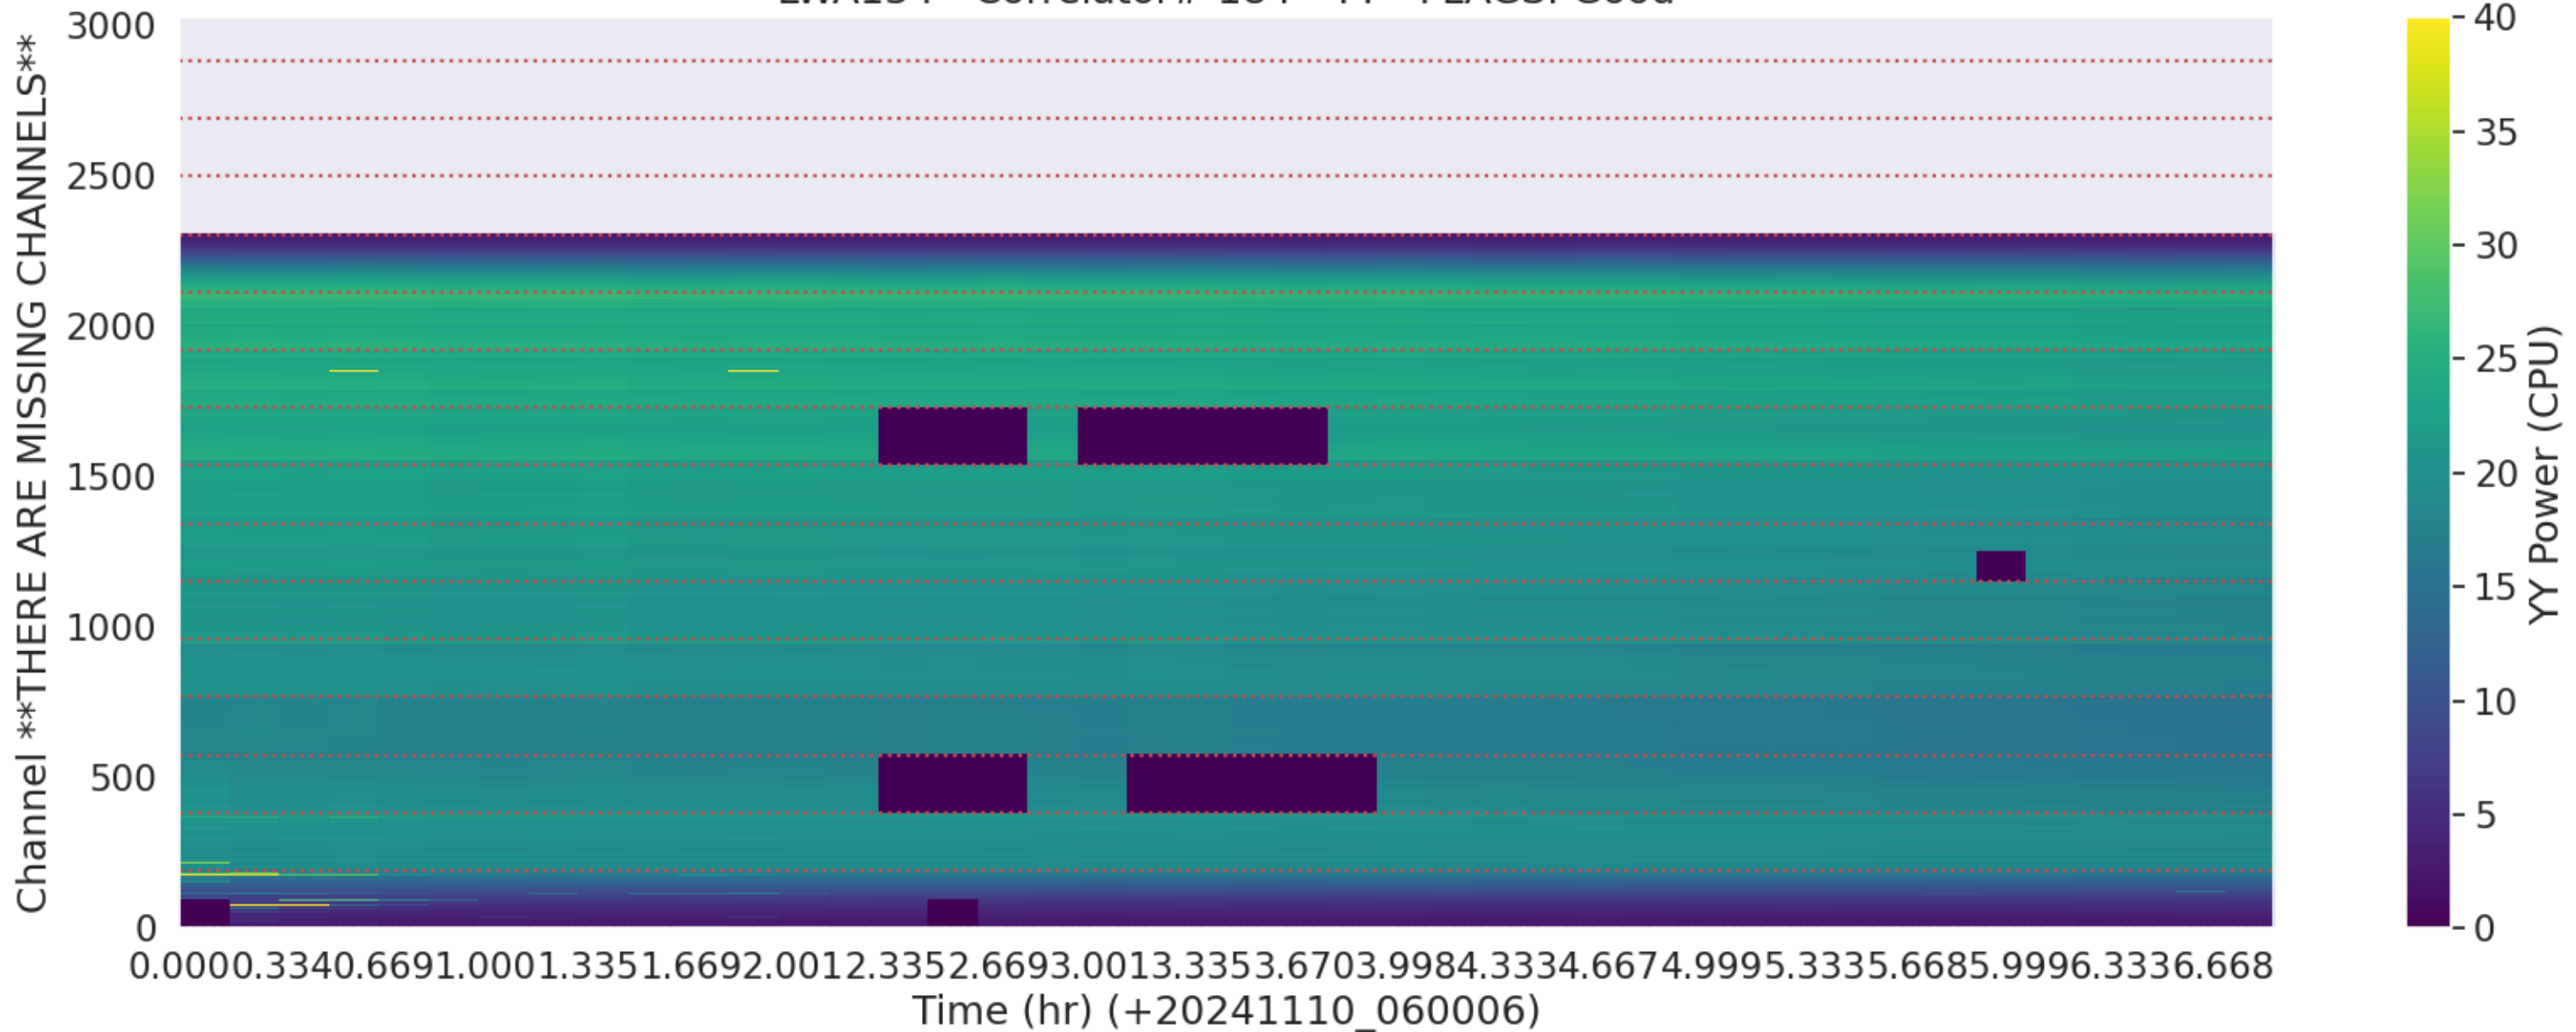

LWA134 - Correlator# 184 - YY - FLAGS: Good