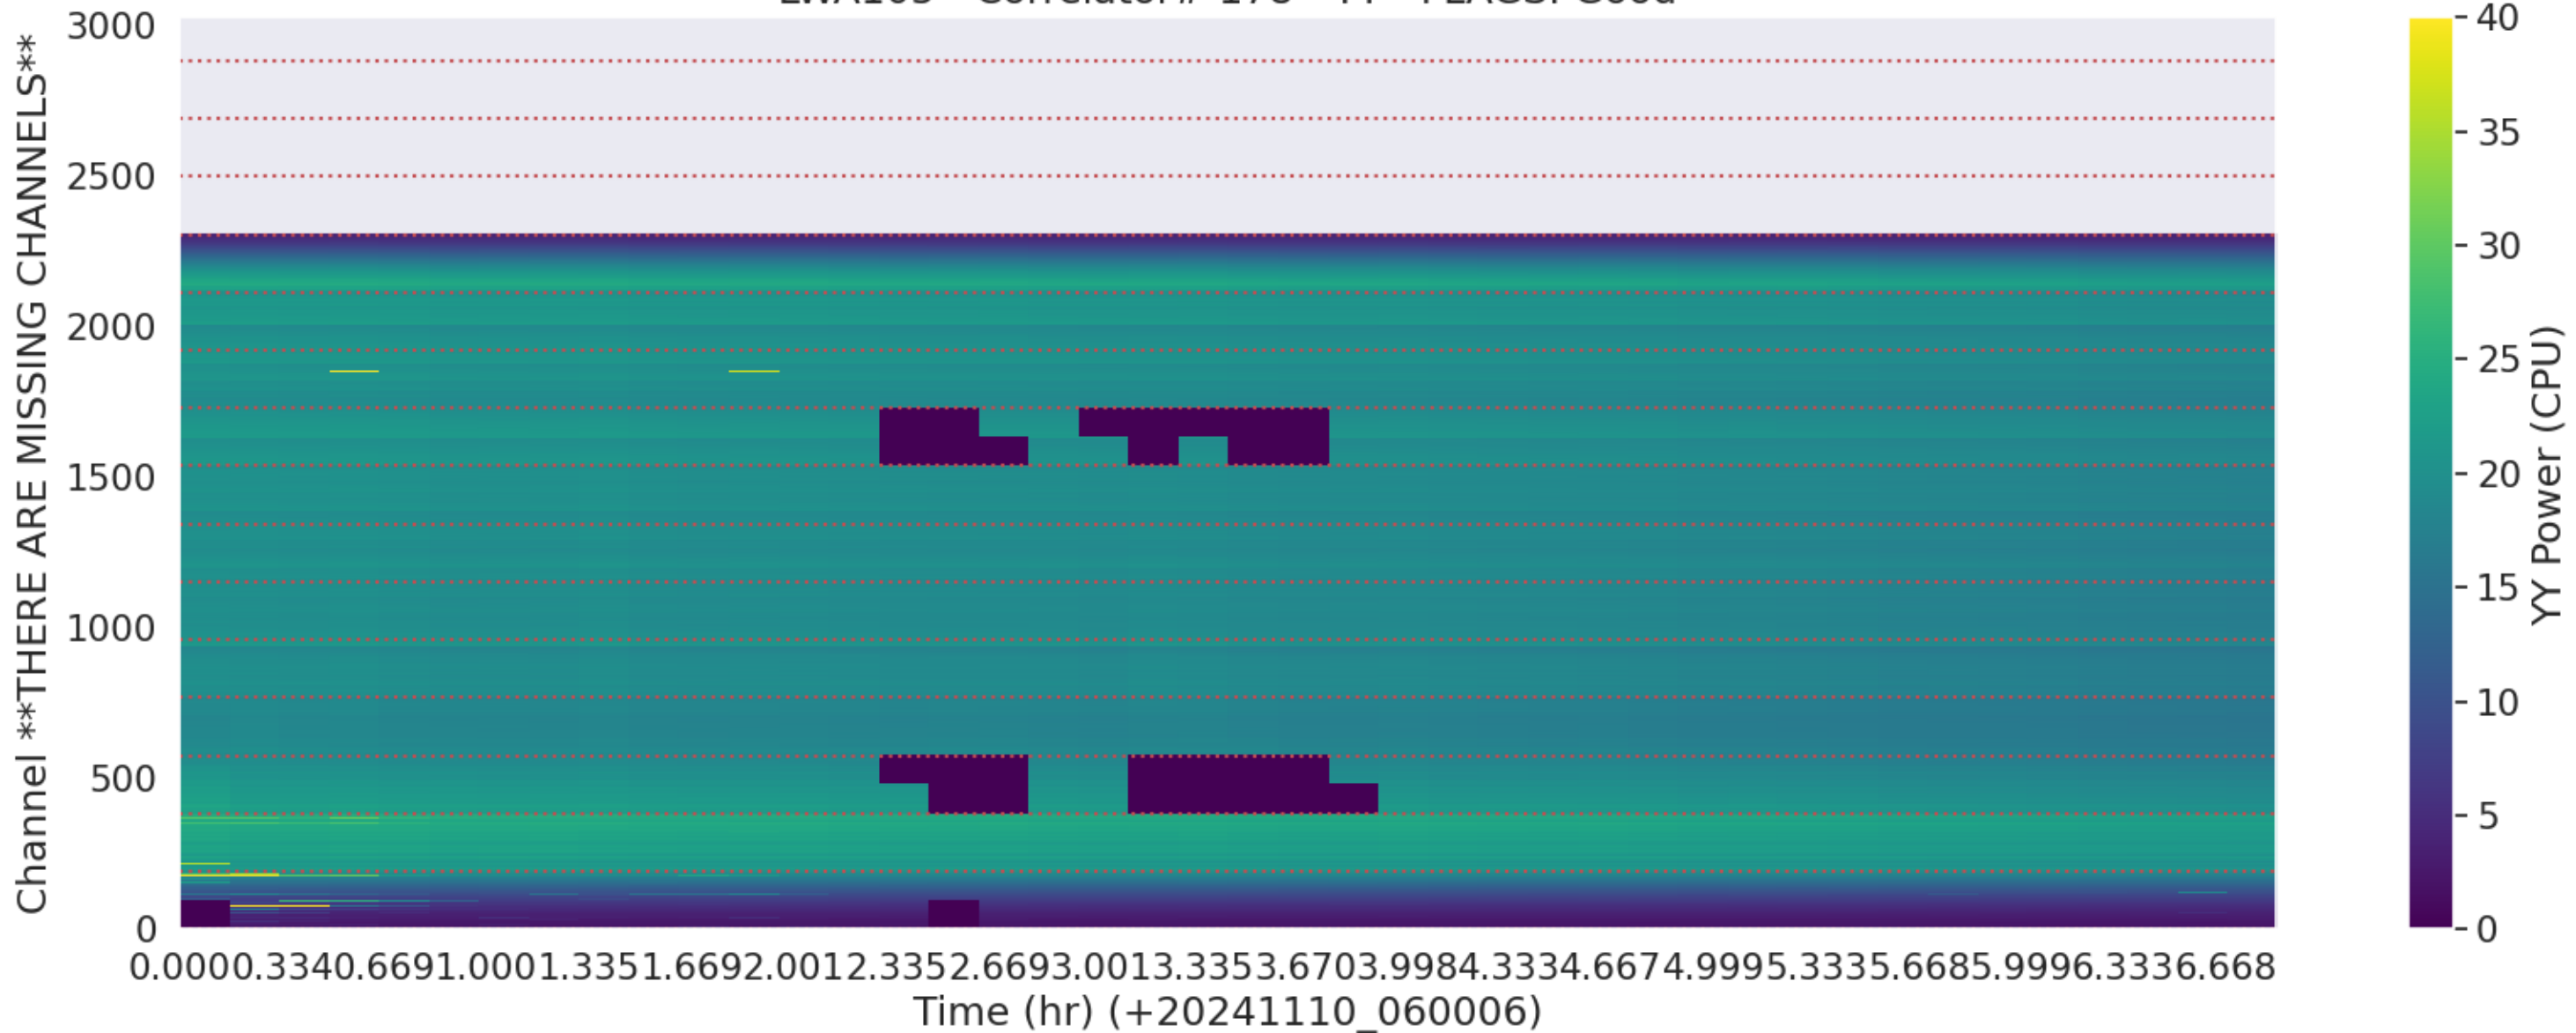

LWA103 - Correlator# 176 - YY - FLAGS: Good

LWA102 - Correlator# 177 - XX - FLAGS: Good

LWA102 - Correlator# 177 - YY - FLAGS: Good

LWA105 - Correlator# 178 - XX - FLAGS: Good

LWA105 - Correlator# 178 - YY - FLAGS: Good