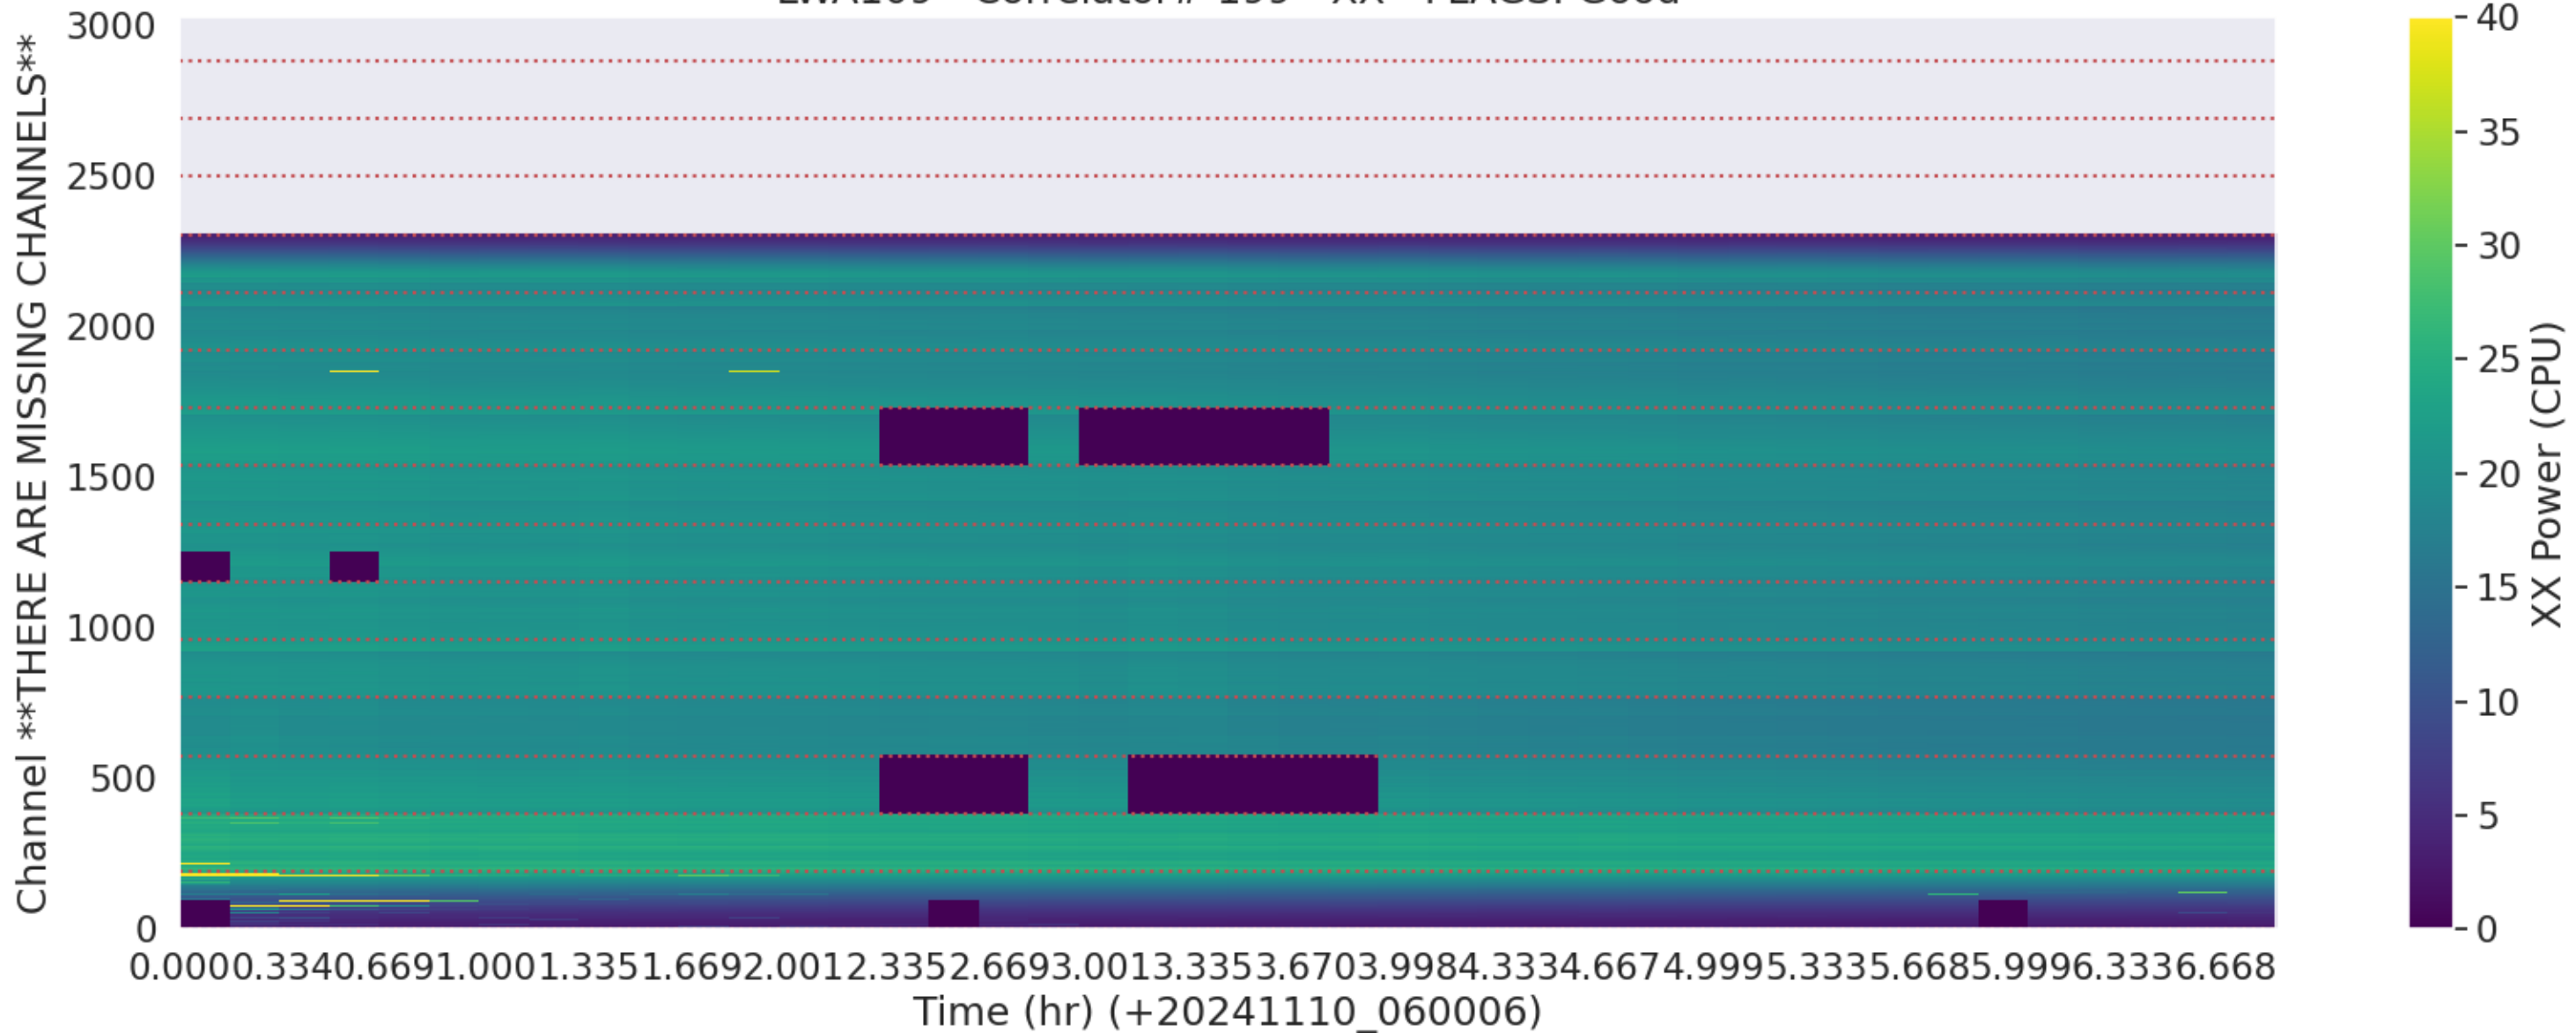

LWA109 - Correlator# 199 - XX - FLAGS: Good