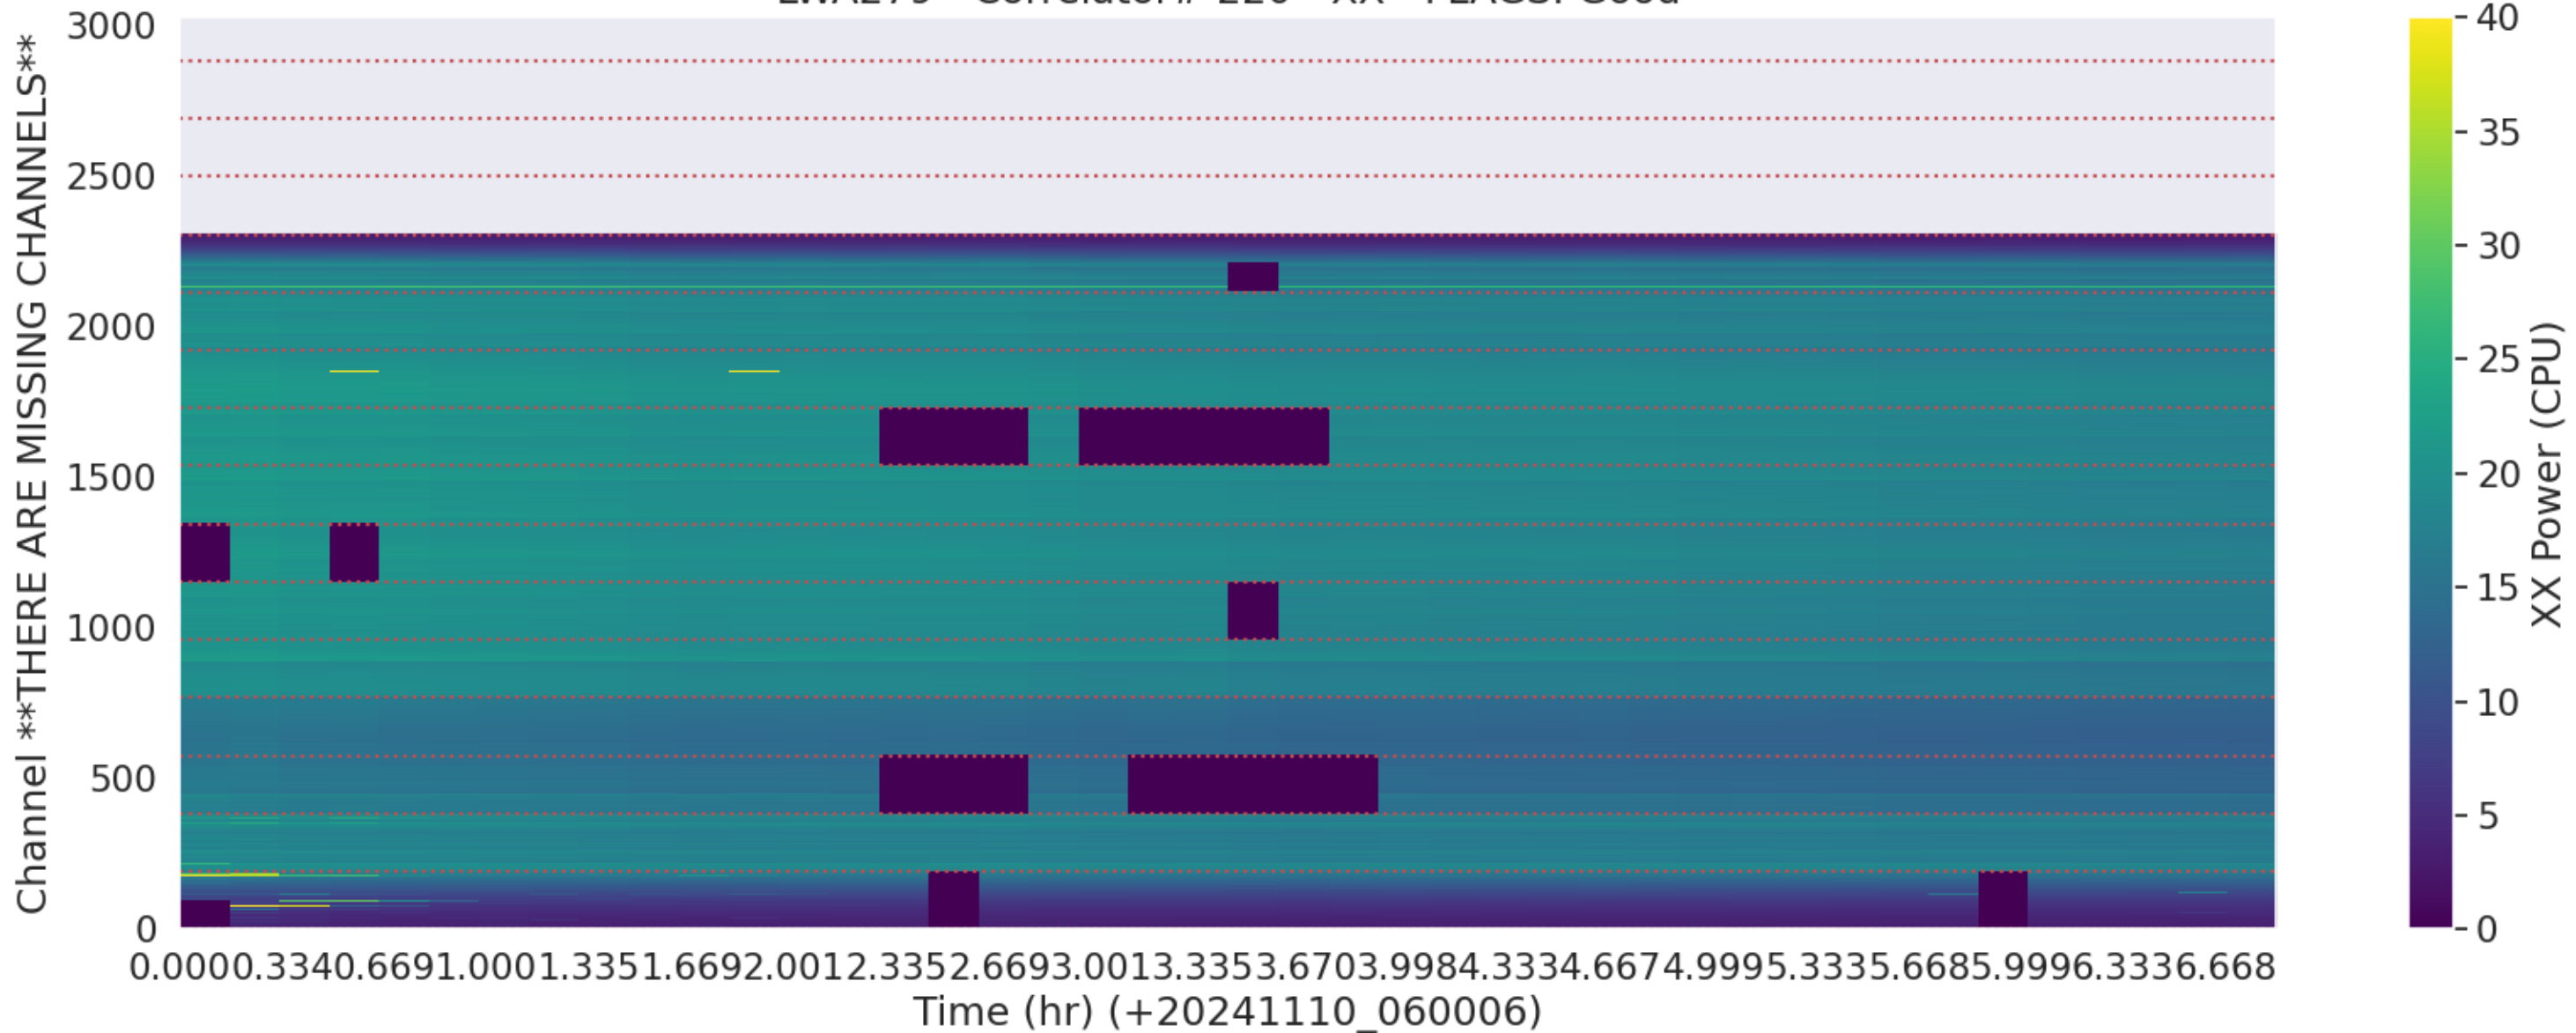

LWA279 - Correlator# 220 - XX - FLAGS: Good