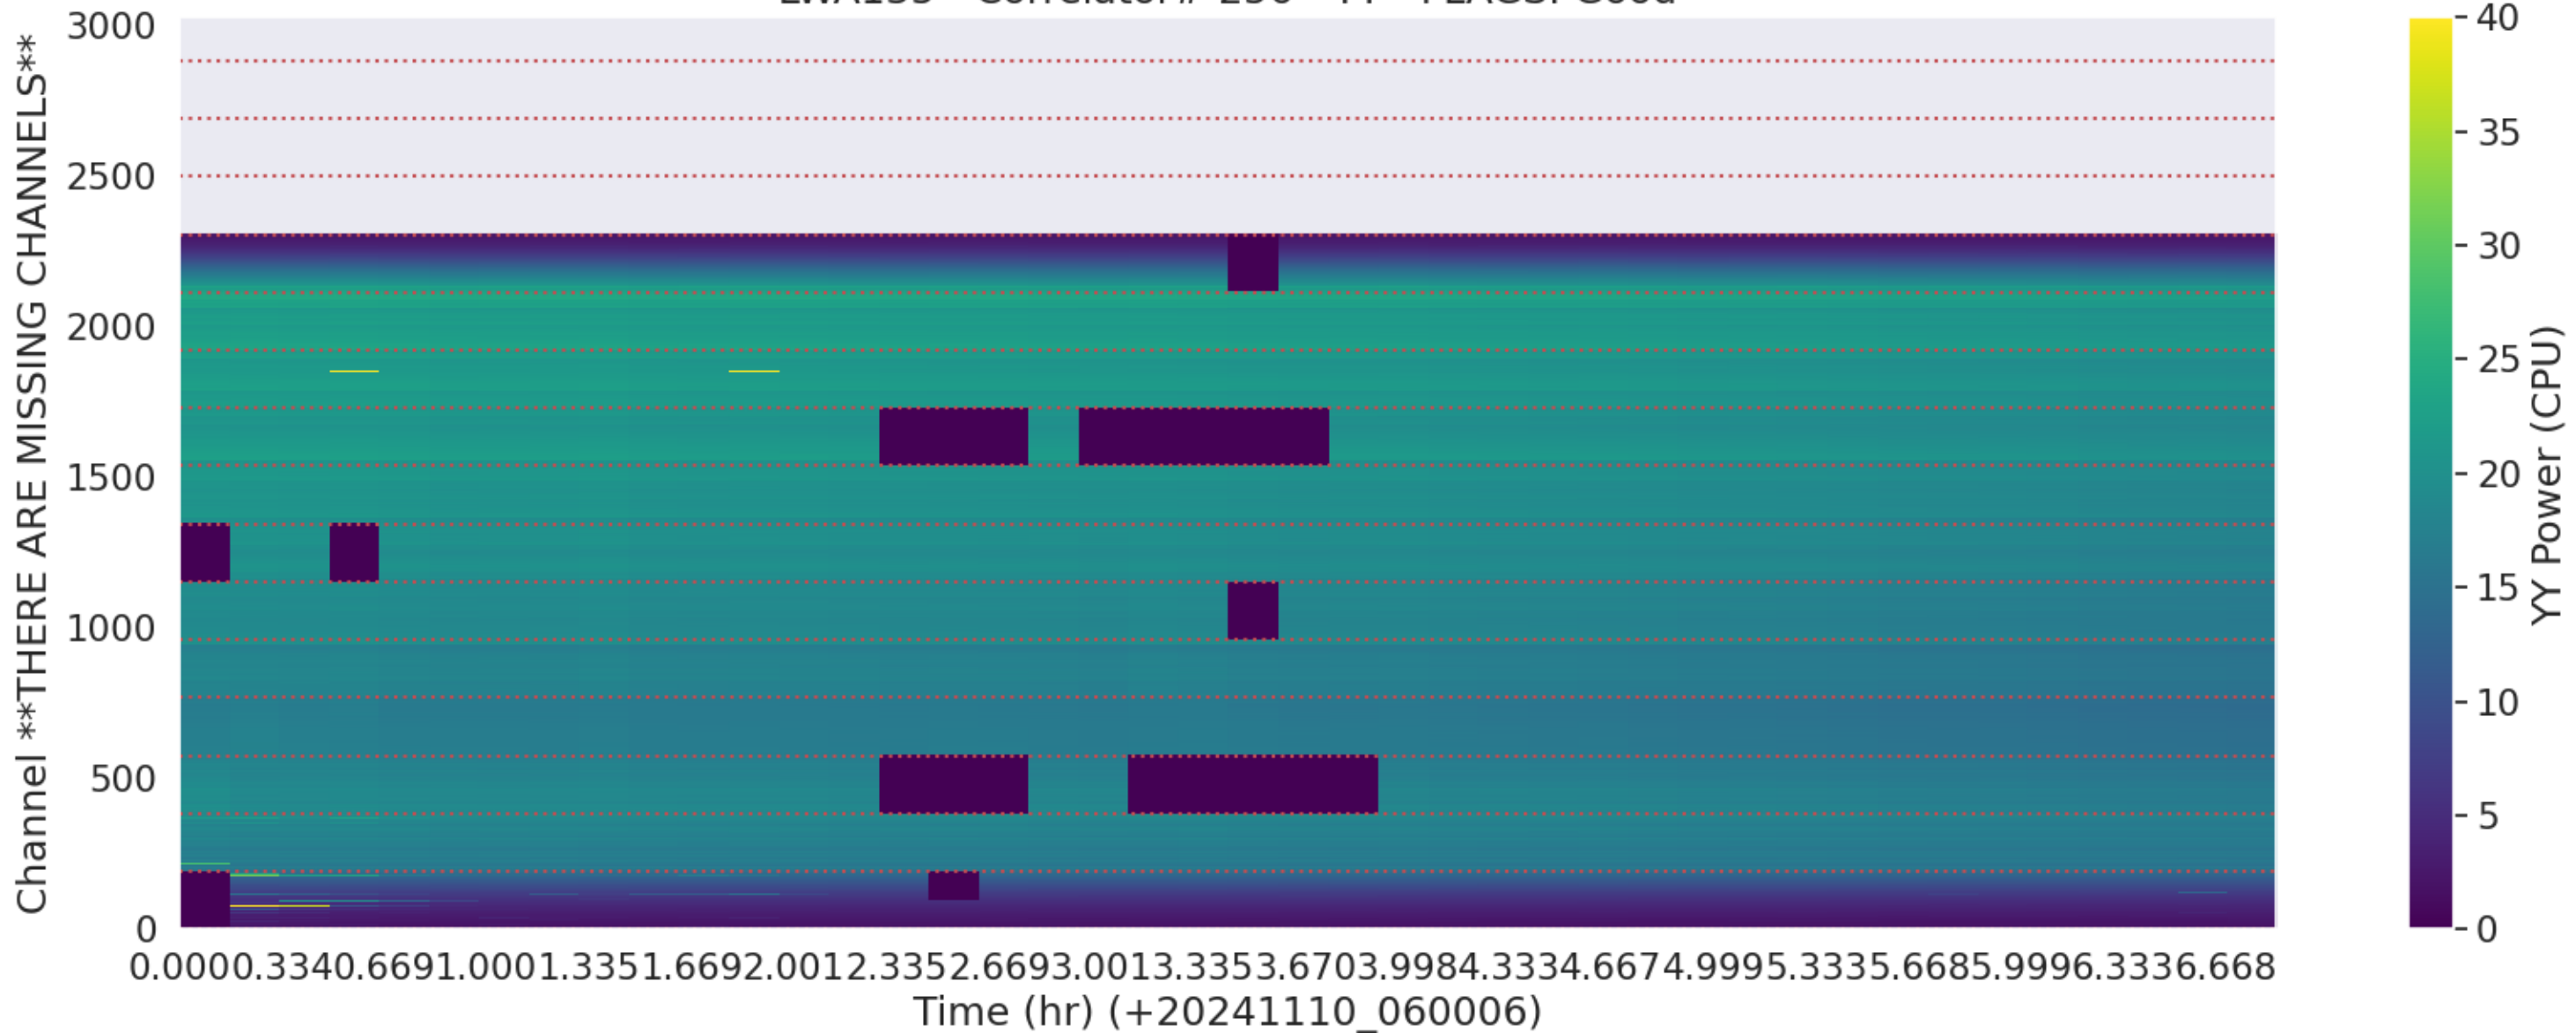

LWA135 - Correlator# 256 - YY - FLAGS: Good