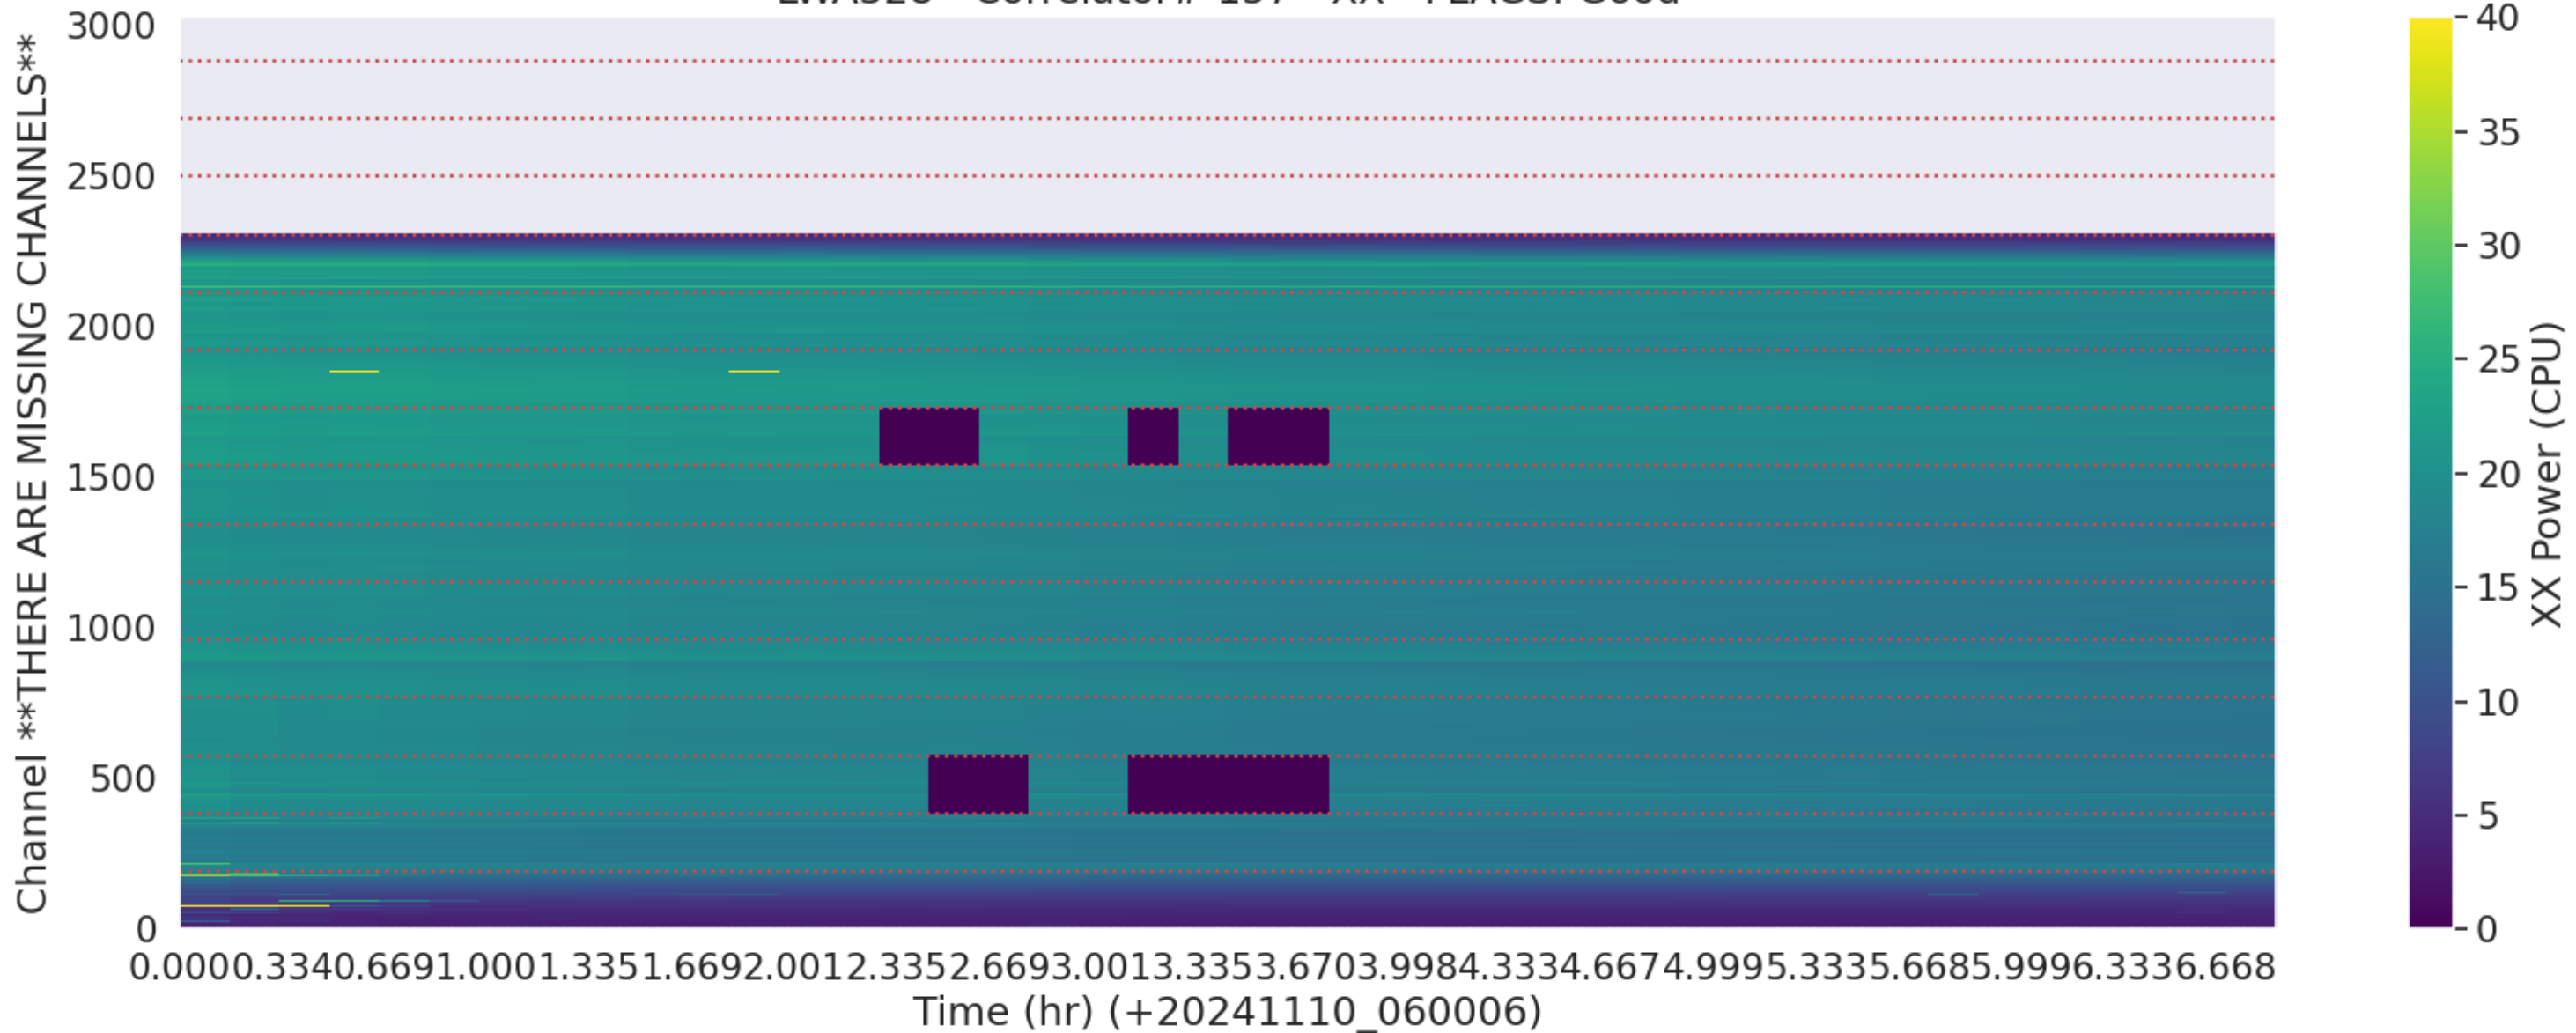

LWA328 - Correlator# 157 - XX - FLAGS: Good