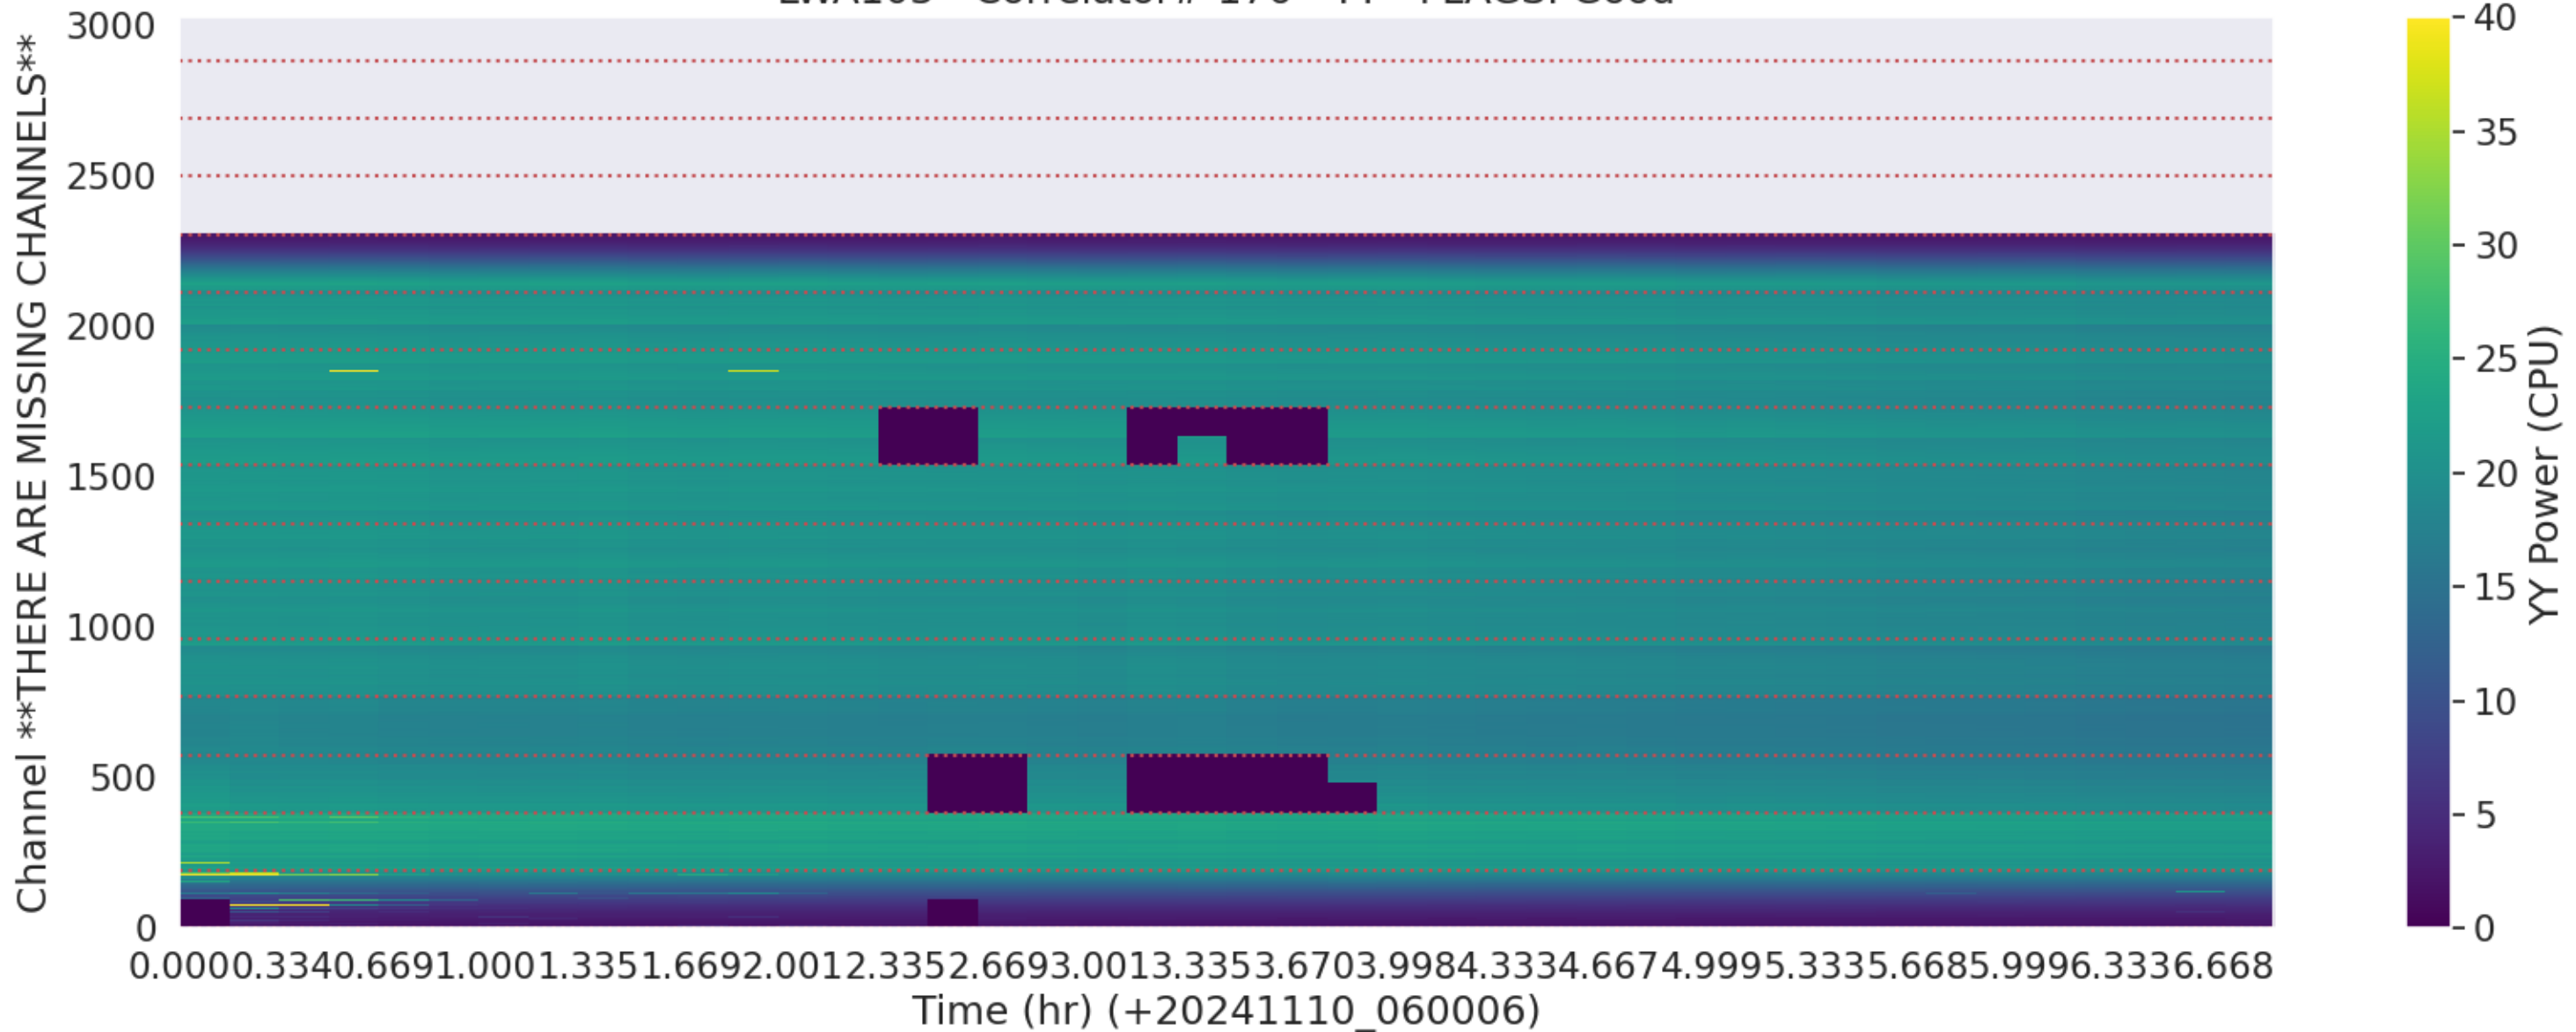

LWA103 - Correlator# 176 - YY - FLAGS: Good