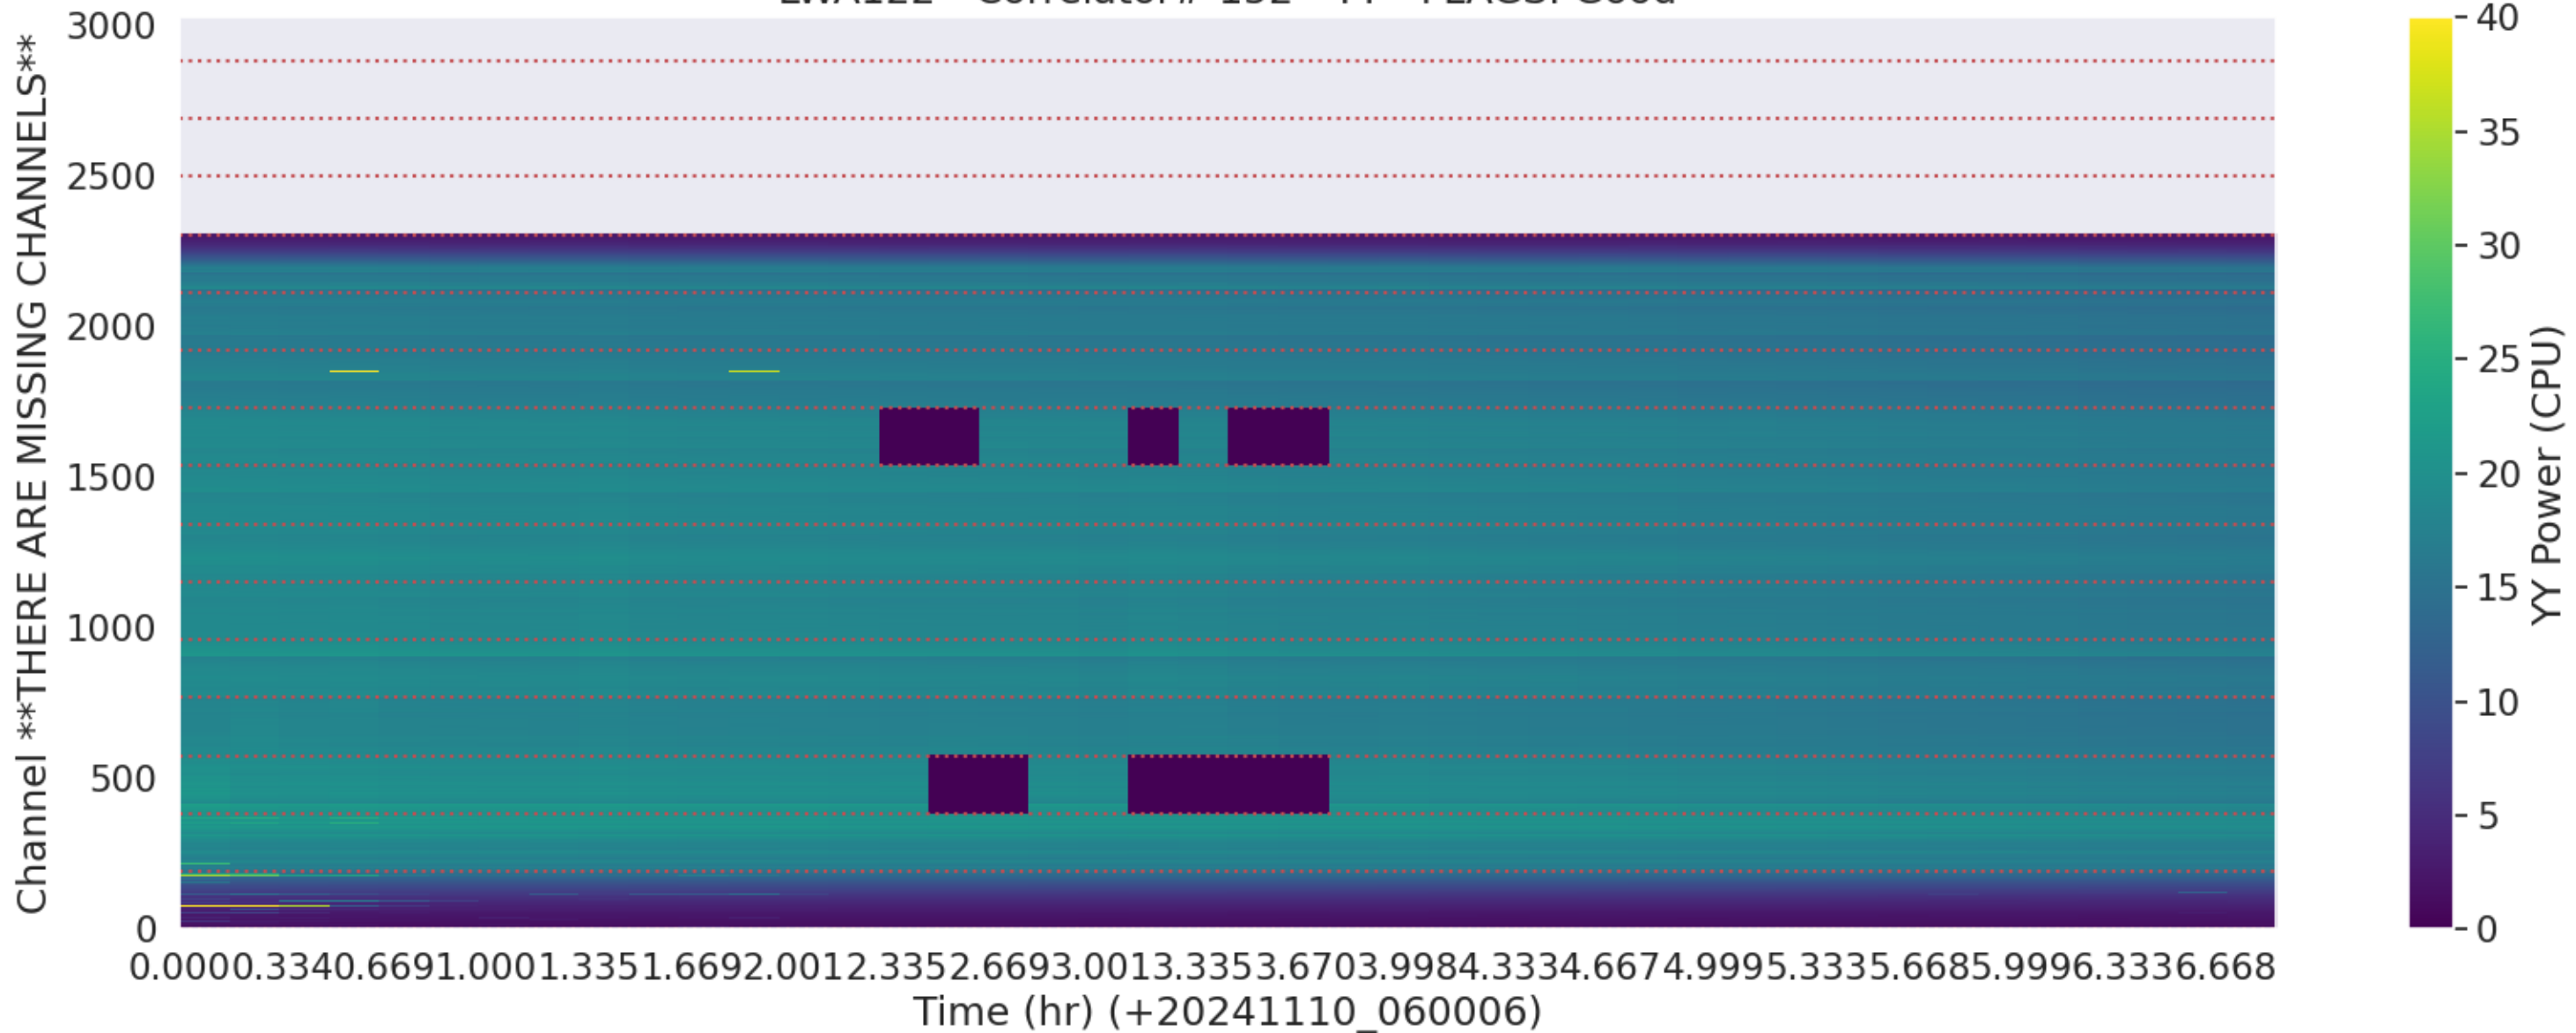

LWA094 - Correlator# 151 - XX - FLAGS: Good

LWA094 - Correlator# 151 - YY - FLAGS: Good

LWA122 - Correlator# 152 - XX - FLAGS: Good

LWA122 - Correlator# 152 - YY - FLAGS: Good

LWA121 - Correlator# 153 - XX - FLAGS: Good