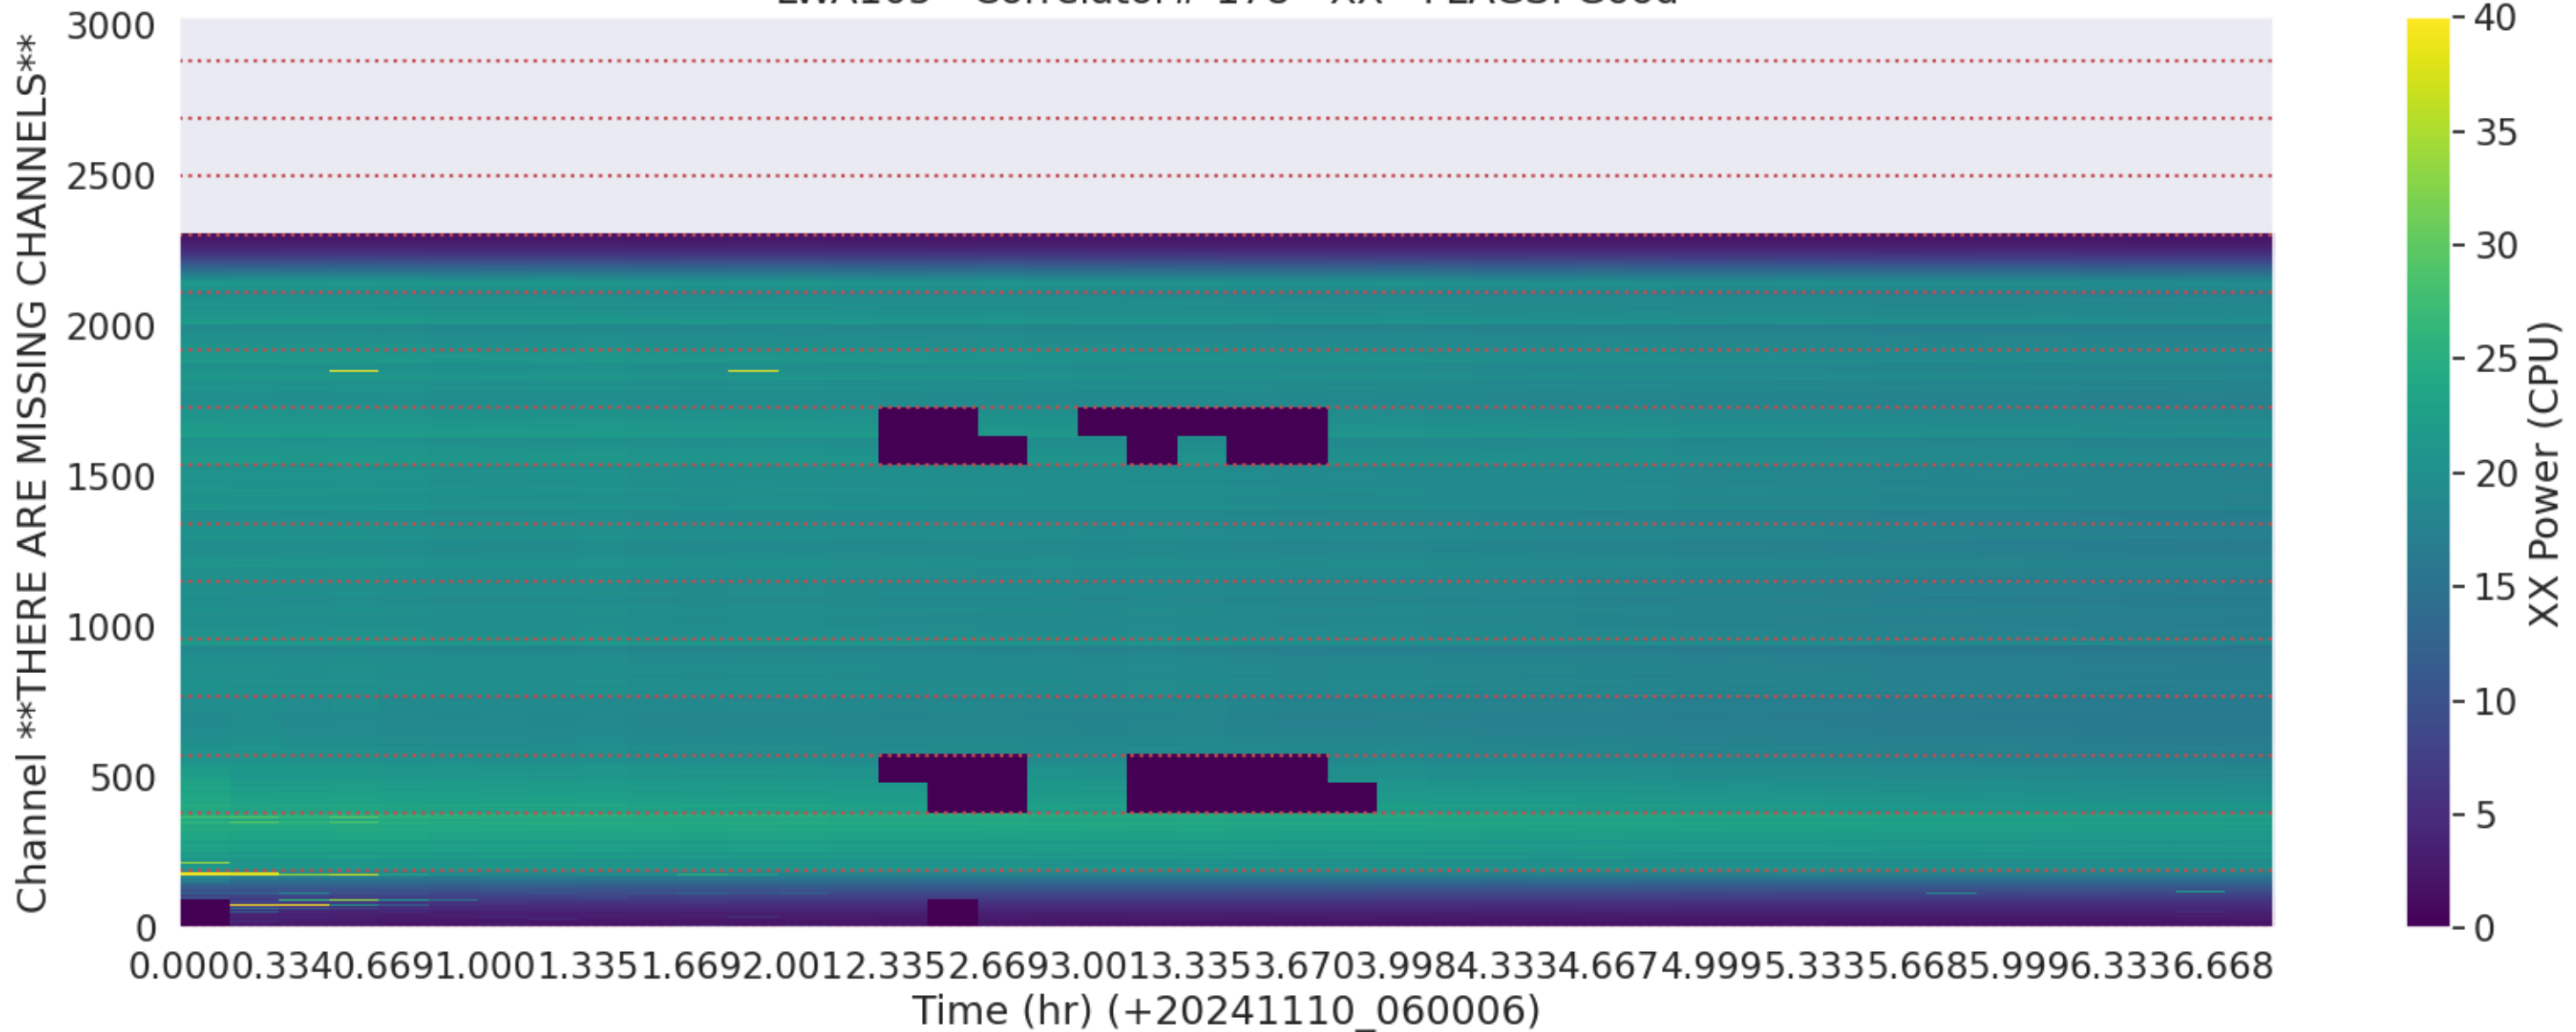

LWA103 - Correlator# 176 - YY - FLAGS: Good

LWA102 - Correlator# 177 - XX - FLAGS: Good

LWA102 - Correlator# 177 - YY - FLAGS: Good

LWA105 - Correlator# 178 - XX - FLAGS: Good

LWA105 - Correlator# 178 - YY - FLAGS: Good