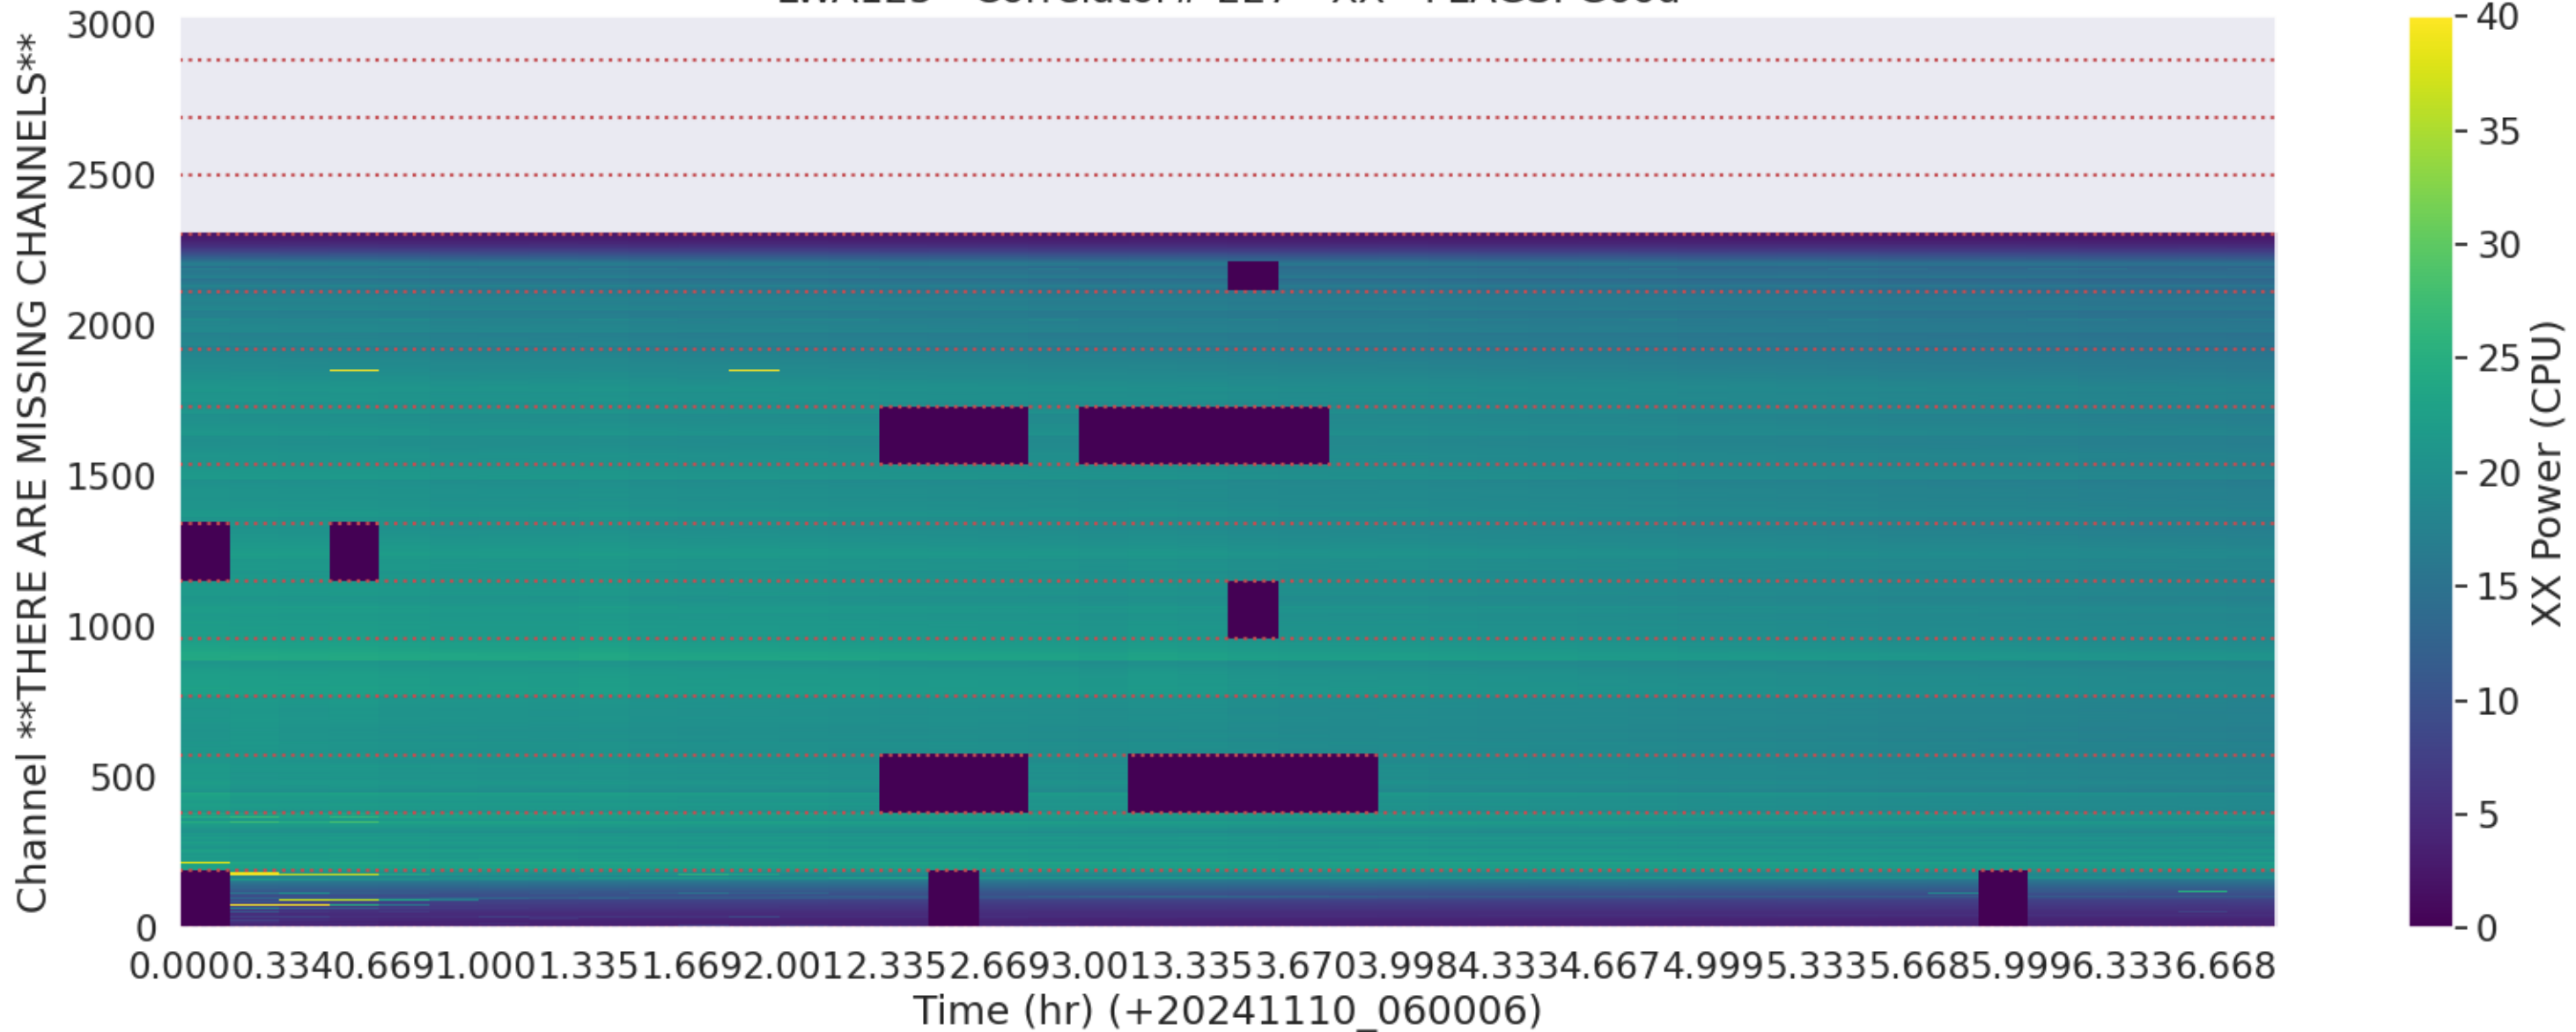

LWA127 - Correlator# 225 - XX - FLAGS: Good

LWA127 - Correlator# 225 - YY - FLAGS: HighTimeVar

LWA126 - Correlator# 226 - XX - FLAGS: Good

LWA126 - Correlator# 226 - YY - FLAGS: Good

LWA125 - Correlator# 227 - XX - FLAGS: Good