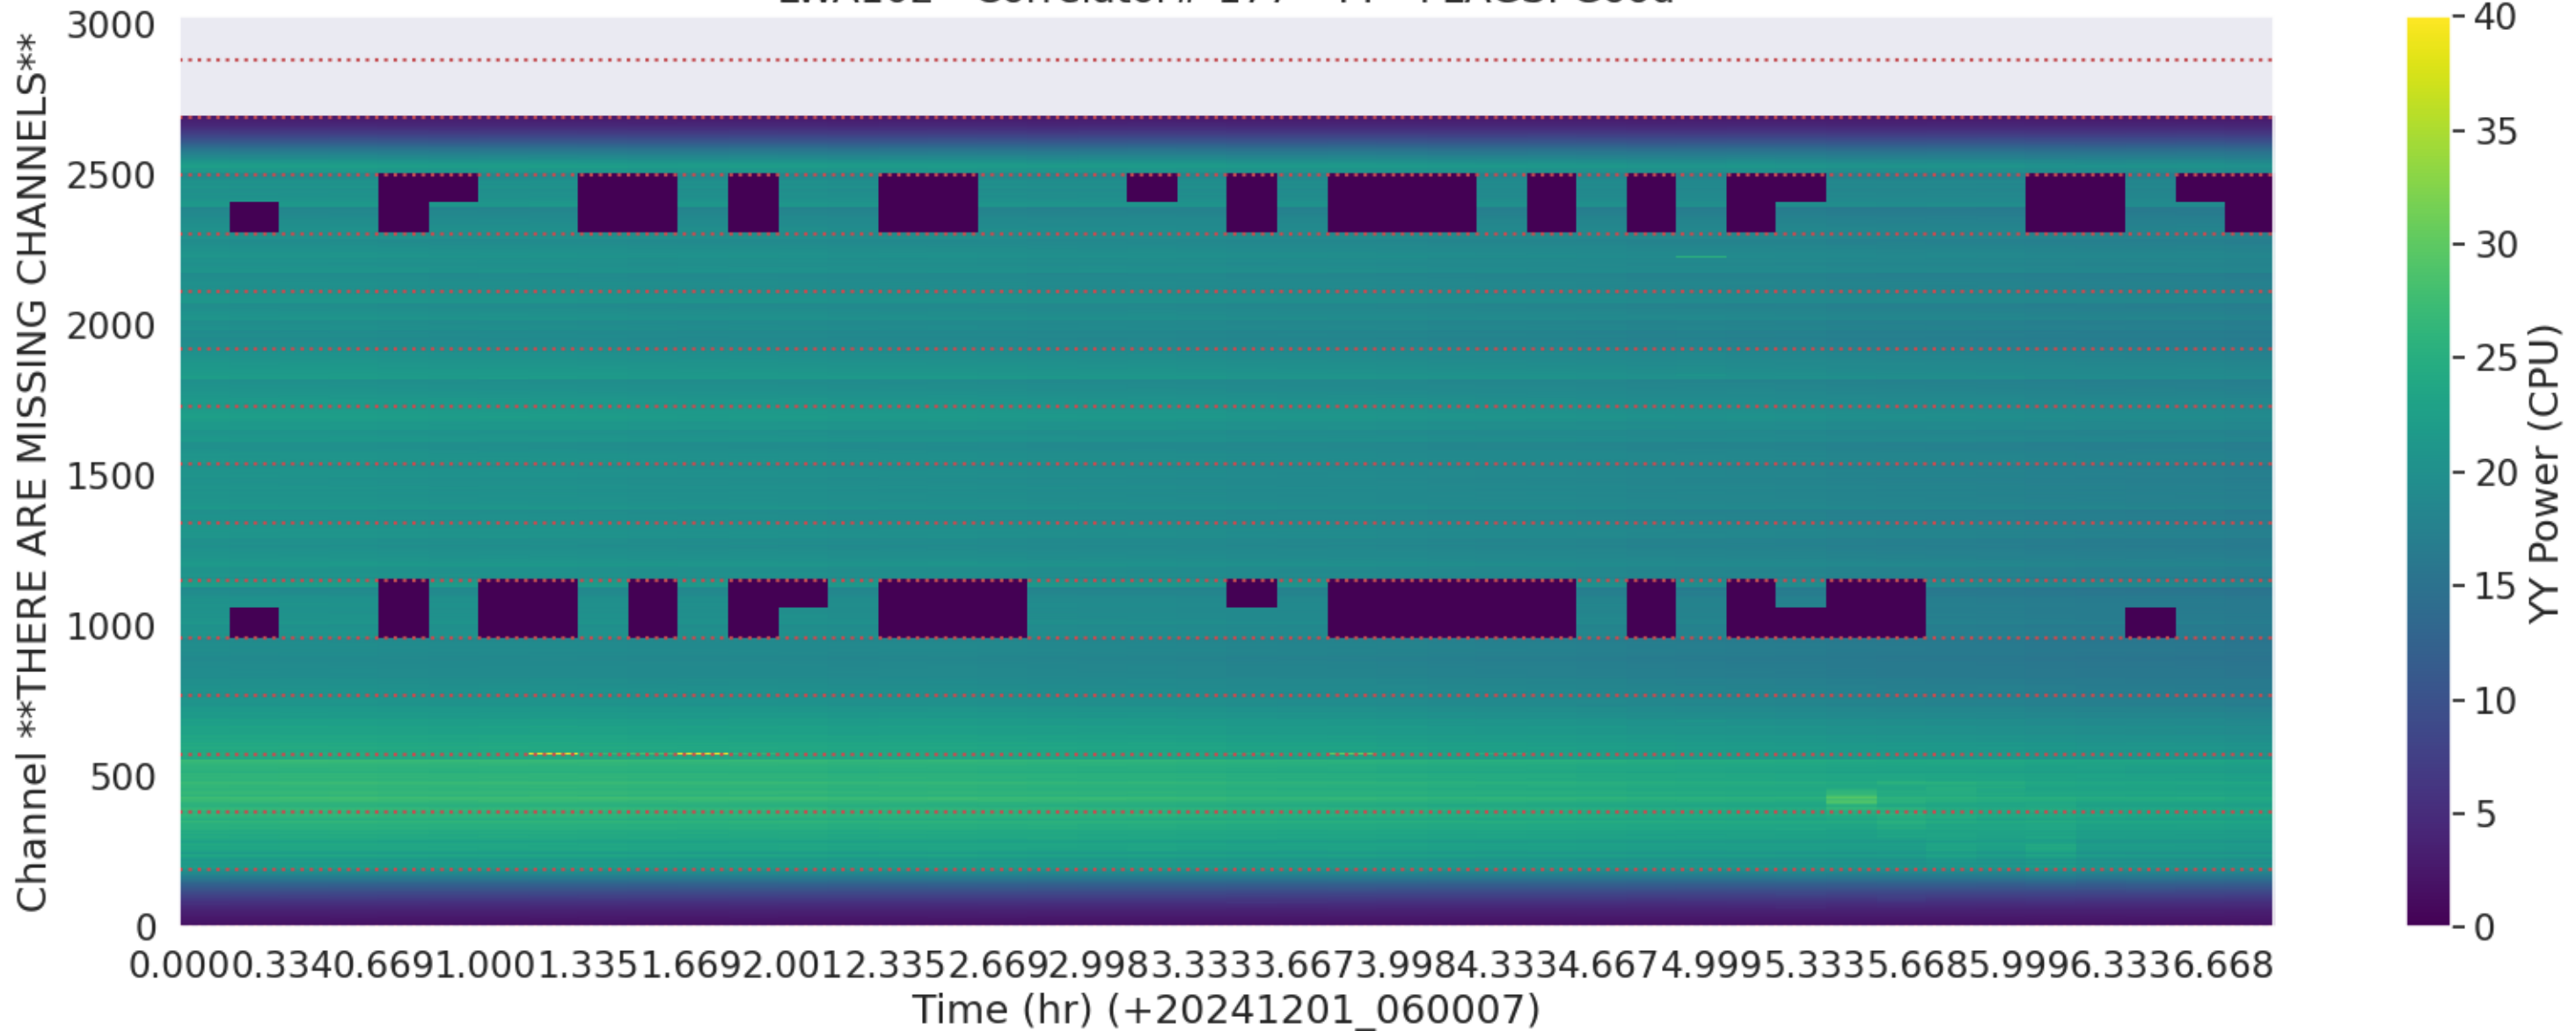

LWA100 - Correlator# 175 - YY - FLAGS: Good

LWA103 - Correlator# 176 - XX - FLAGS: HighTimeVar+BadSpecShape

LWA103 - Correlator# 176 - YY - FLAGS: Good

LWA102 - Correlator# 177 - XX - FLAGS: Good

LWA102 - Correlator# 177 - YY - FLAGS: Good