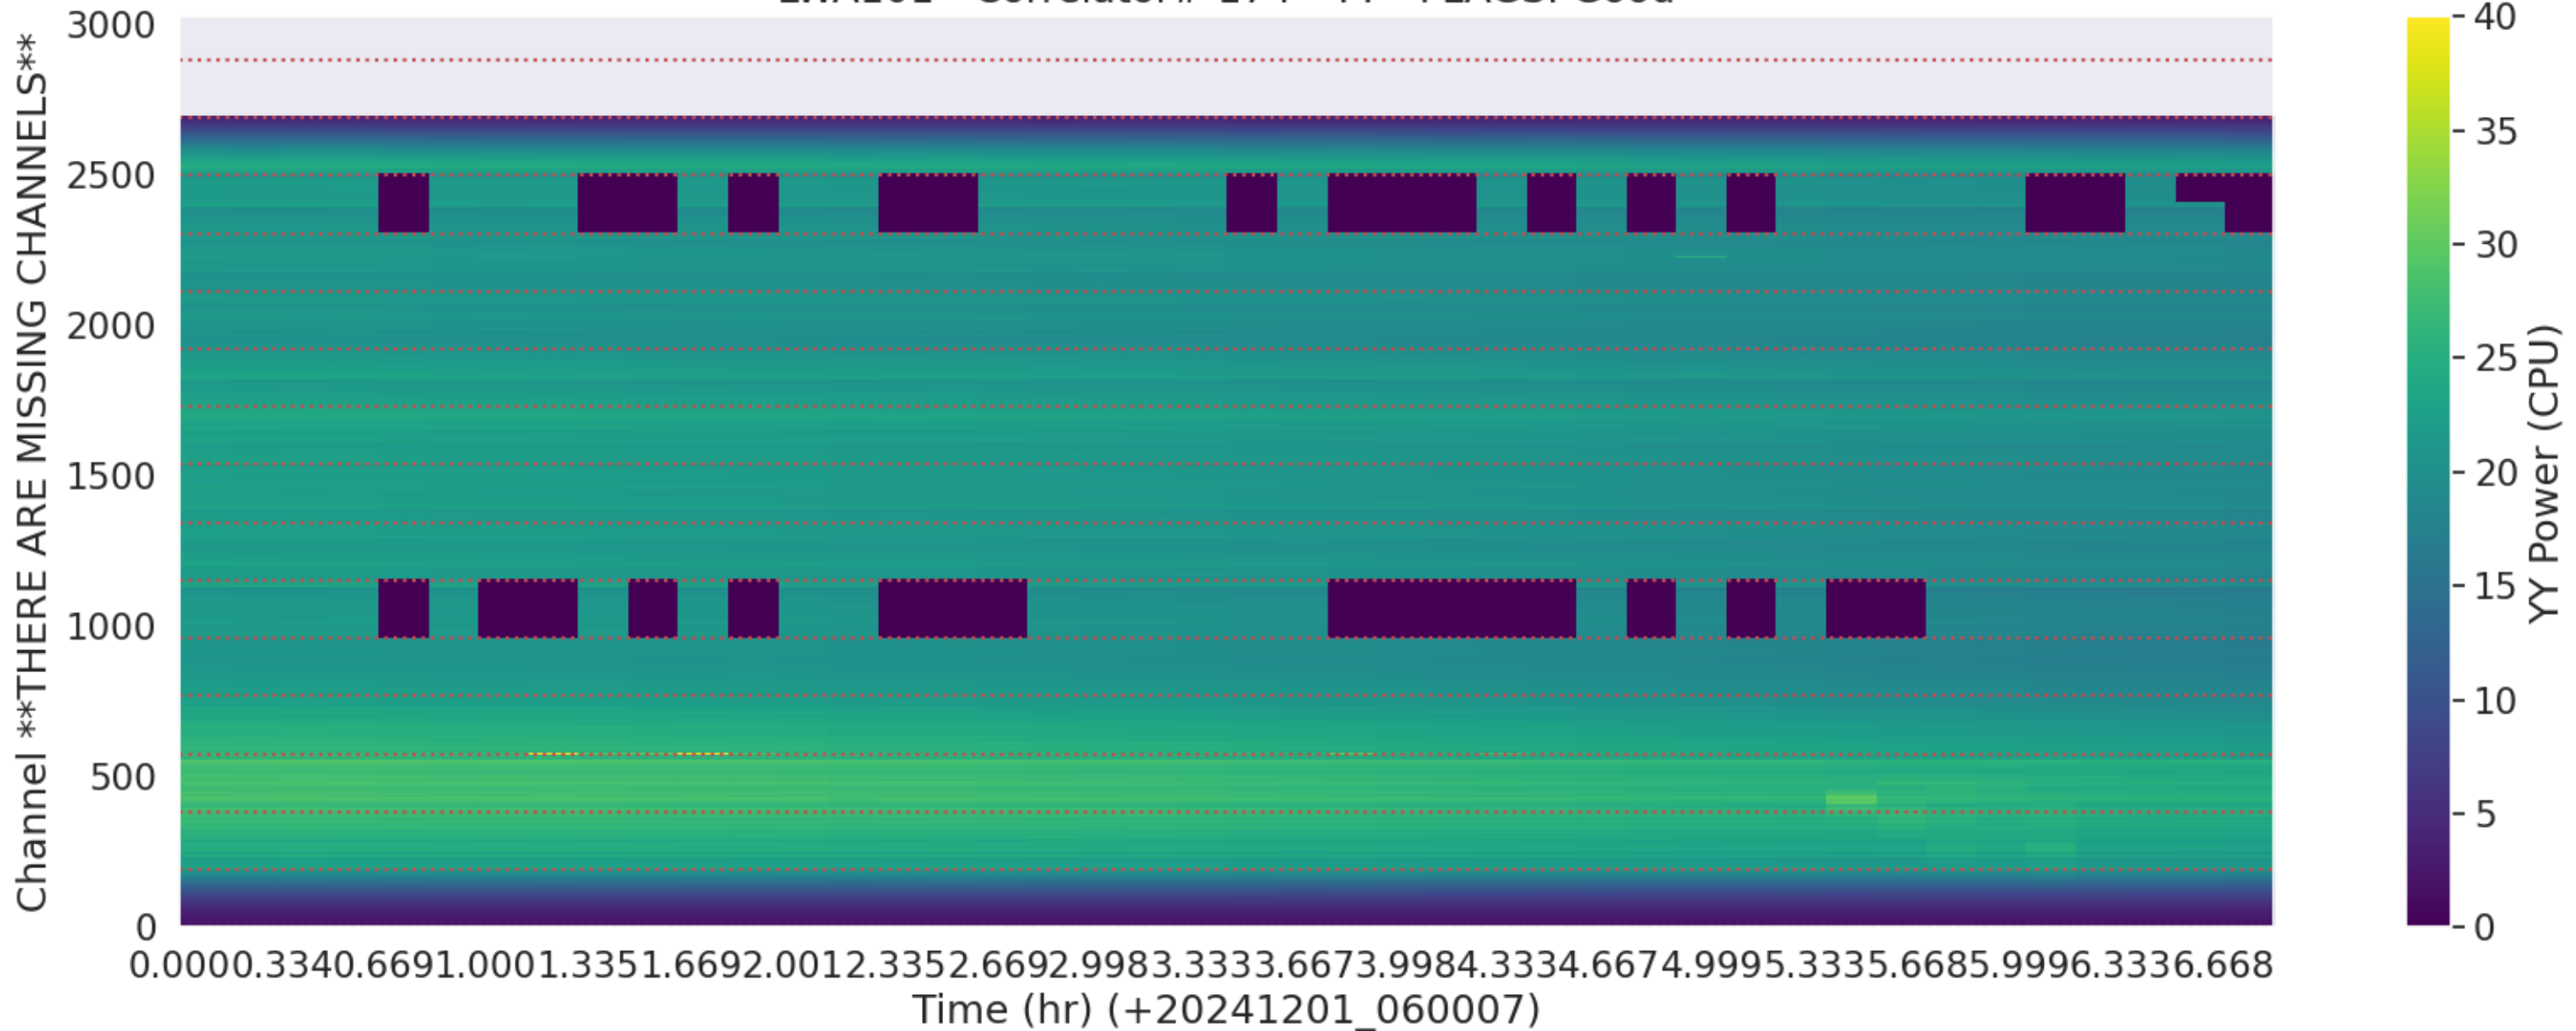

LWA098 - Correlator# 173 - XX - FLAGS: Good

LWA098 - Correlator# 173 - YY - FLAGS: Good

LWA101 - Correlator# 174 - XX - FLAGS: Good

LWA101 - Correlator# 174 - YY - FLAGS: Good

LWA100 - Correlator# 175 - XX - FLAGS: Good