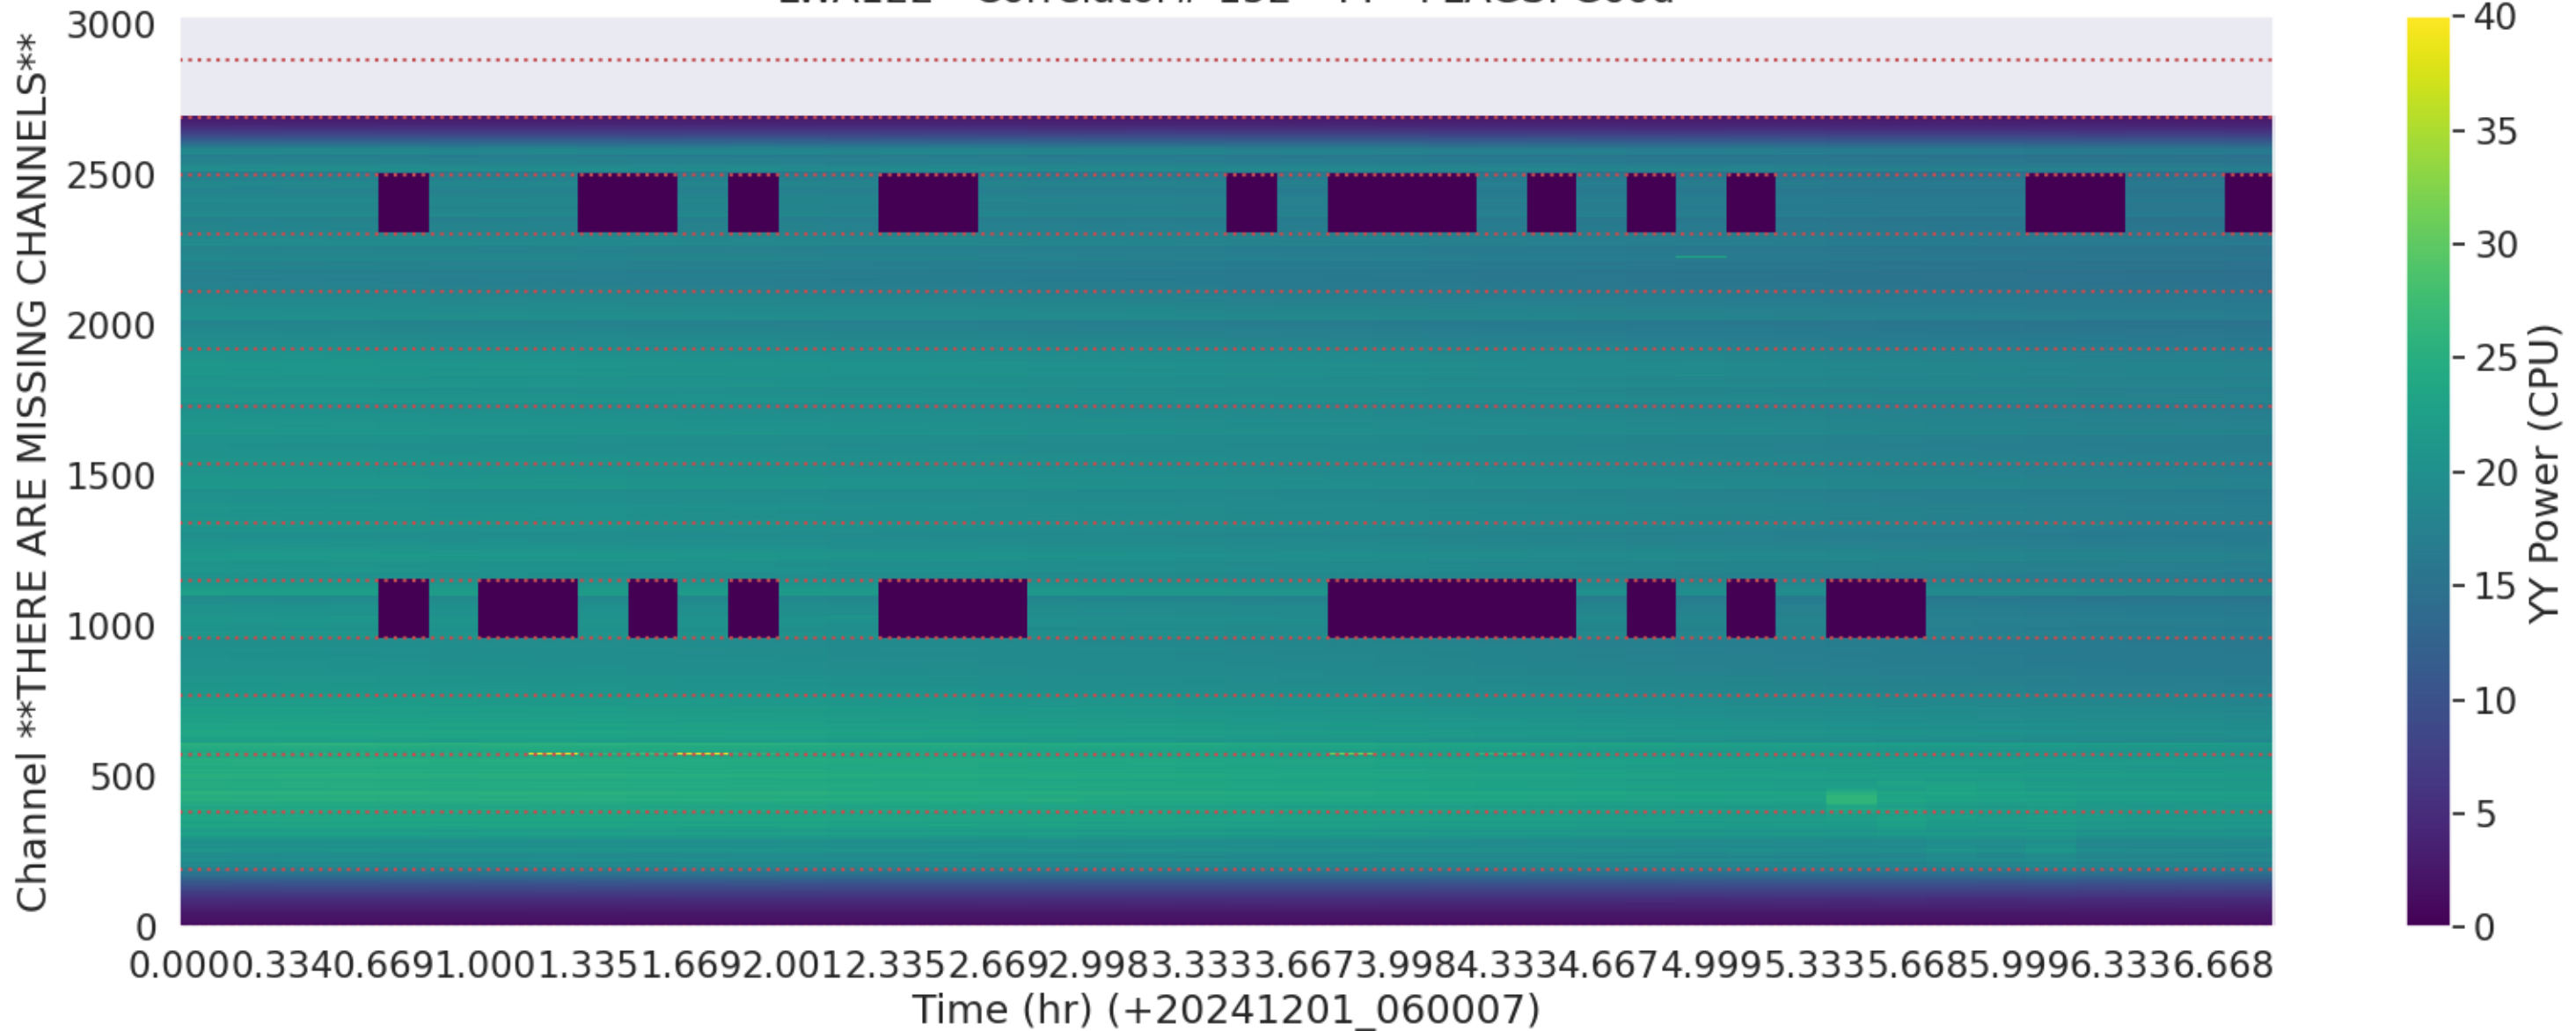

LWA095 - Correlator# 150 - YY - FLAGS: Good

LWA094 - Correlator# 151 - XX - FLAGS: Good

LWA094 - Correlator# 151 - YY - FLAGS: Good

LWA122 - Correlator# 152 - XX - FLAGS: Good

LWA122 - Correlator# 152 - YY - FLAGS: Good