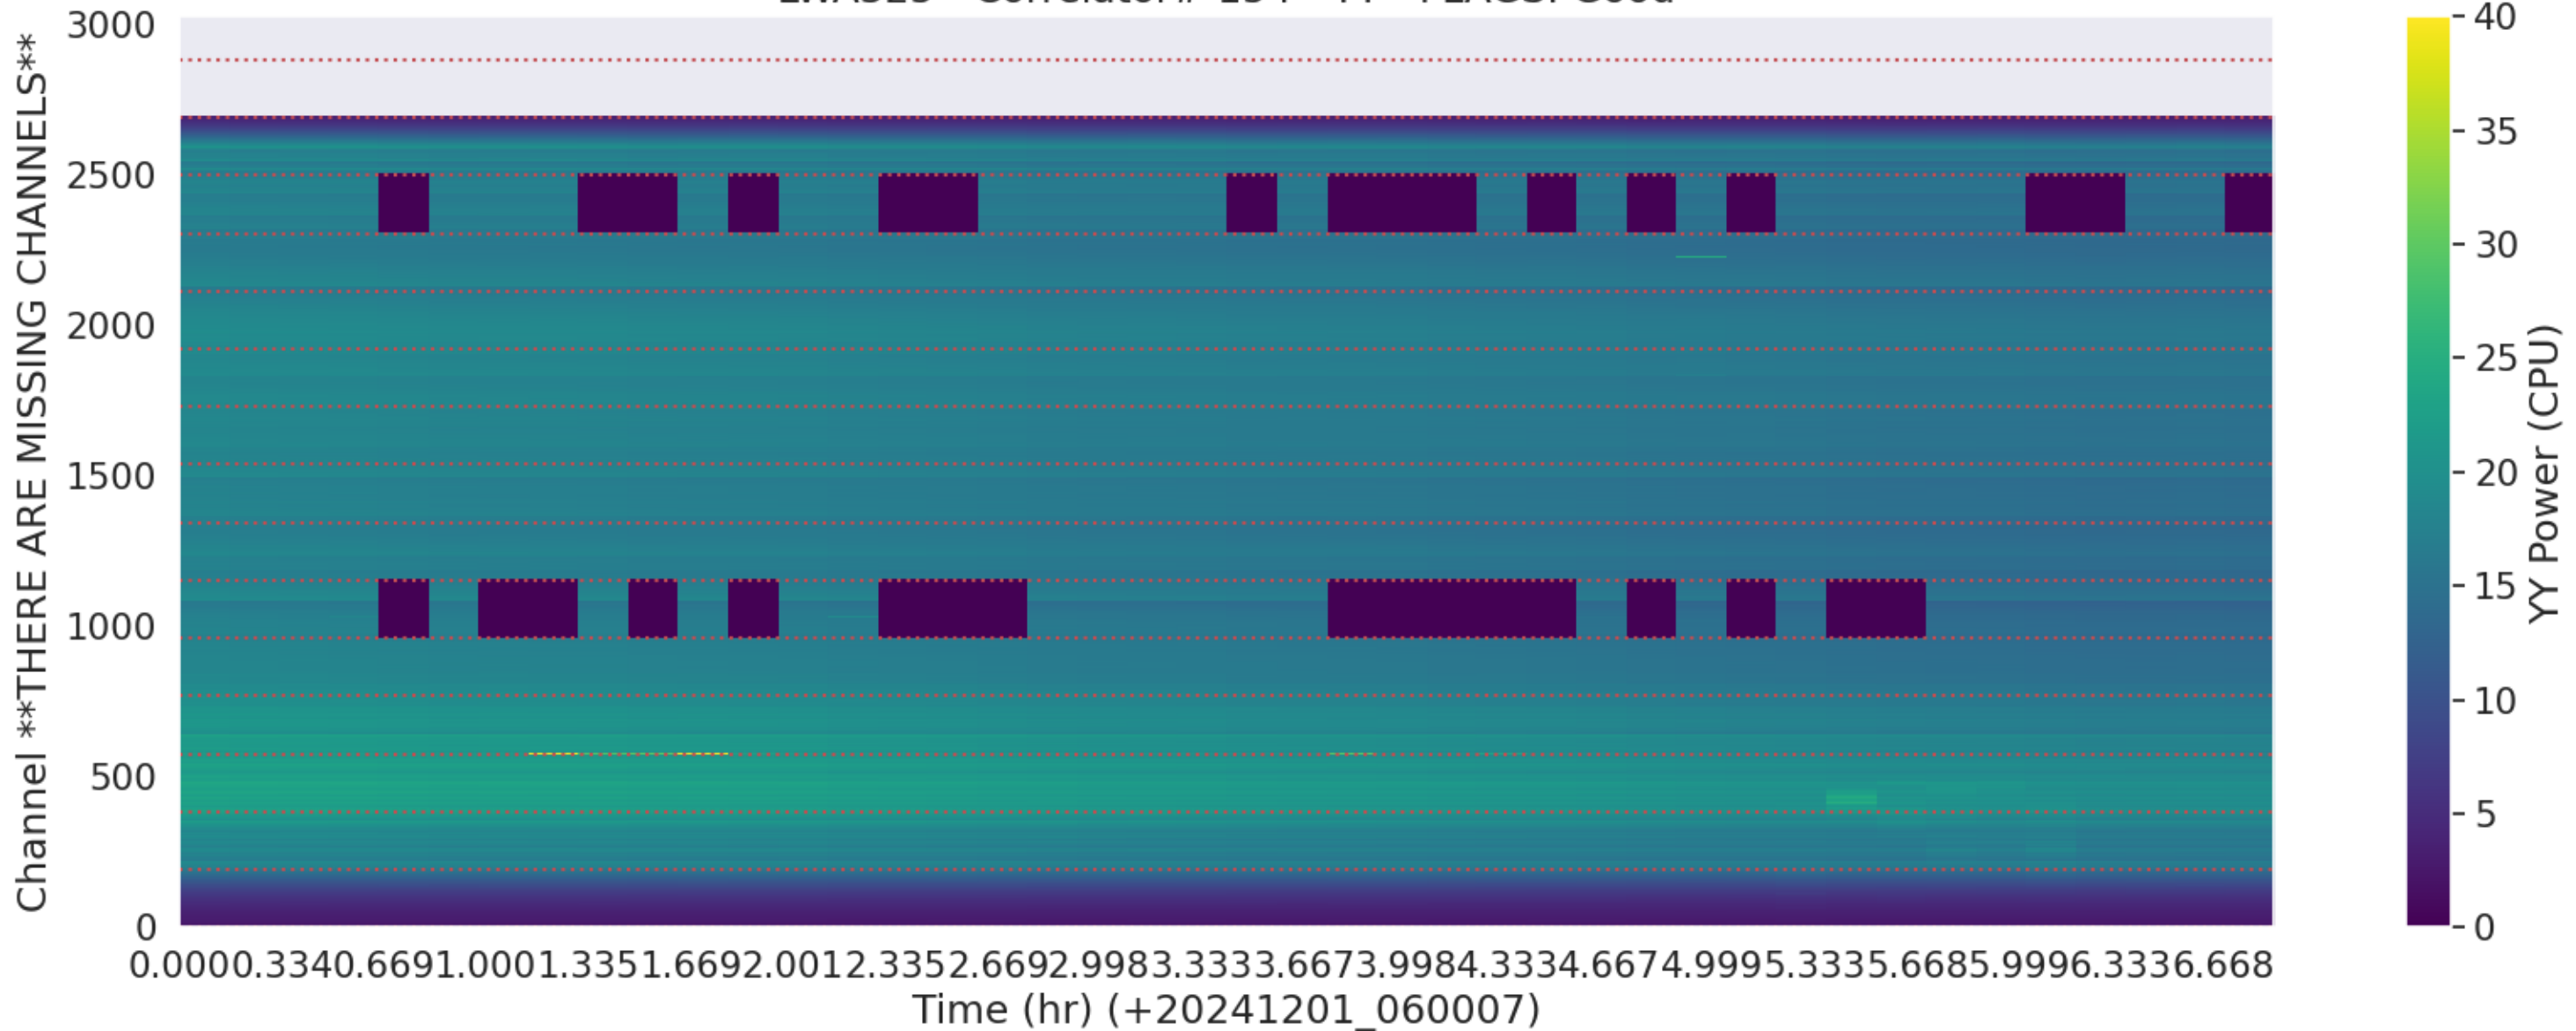

LWA121 - Correlator# 153 - XX - FLAGS: Good

LWA121 - Correlator# 153 - YY - FLAGS: Good

LWA325 - Correlator# 154 - XX - FLAGS: Good

LWA325 - Correlator# 154 - YY - FLAGS: Good

LWA316 - Correlator# 155 - XX - FLAGS: Good