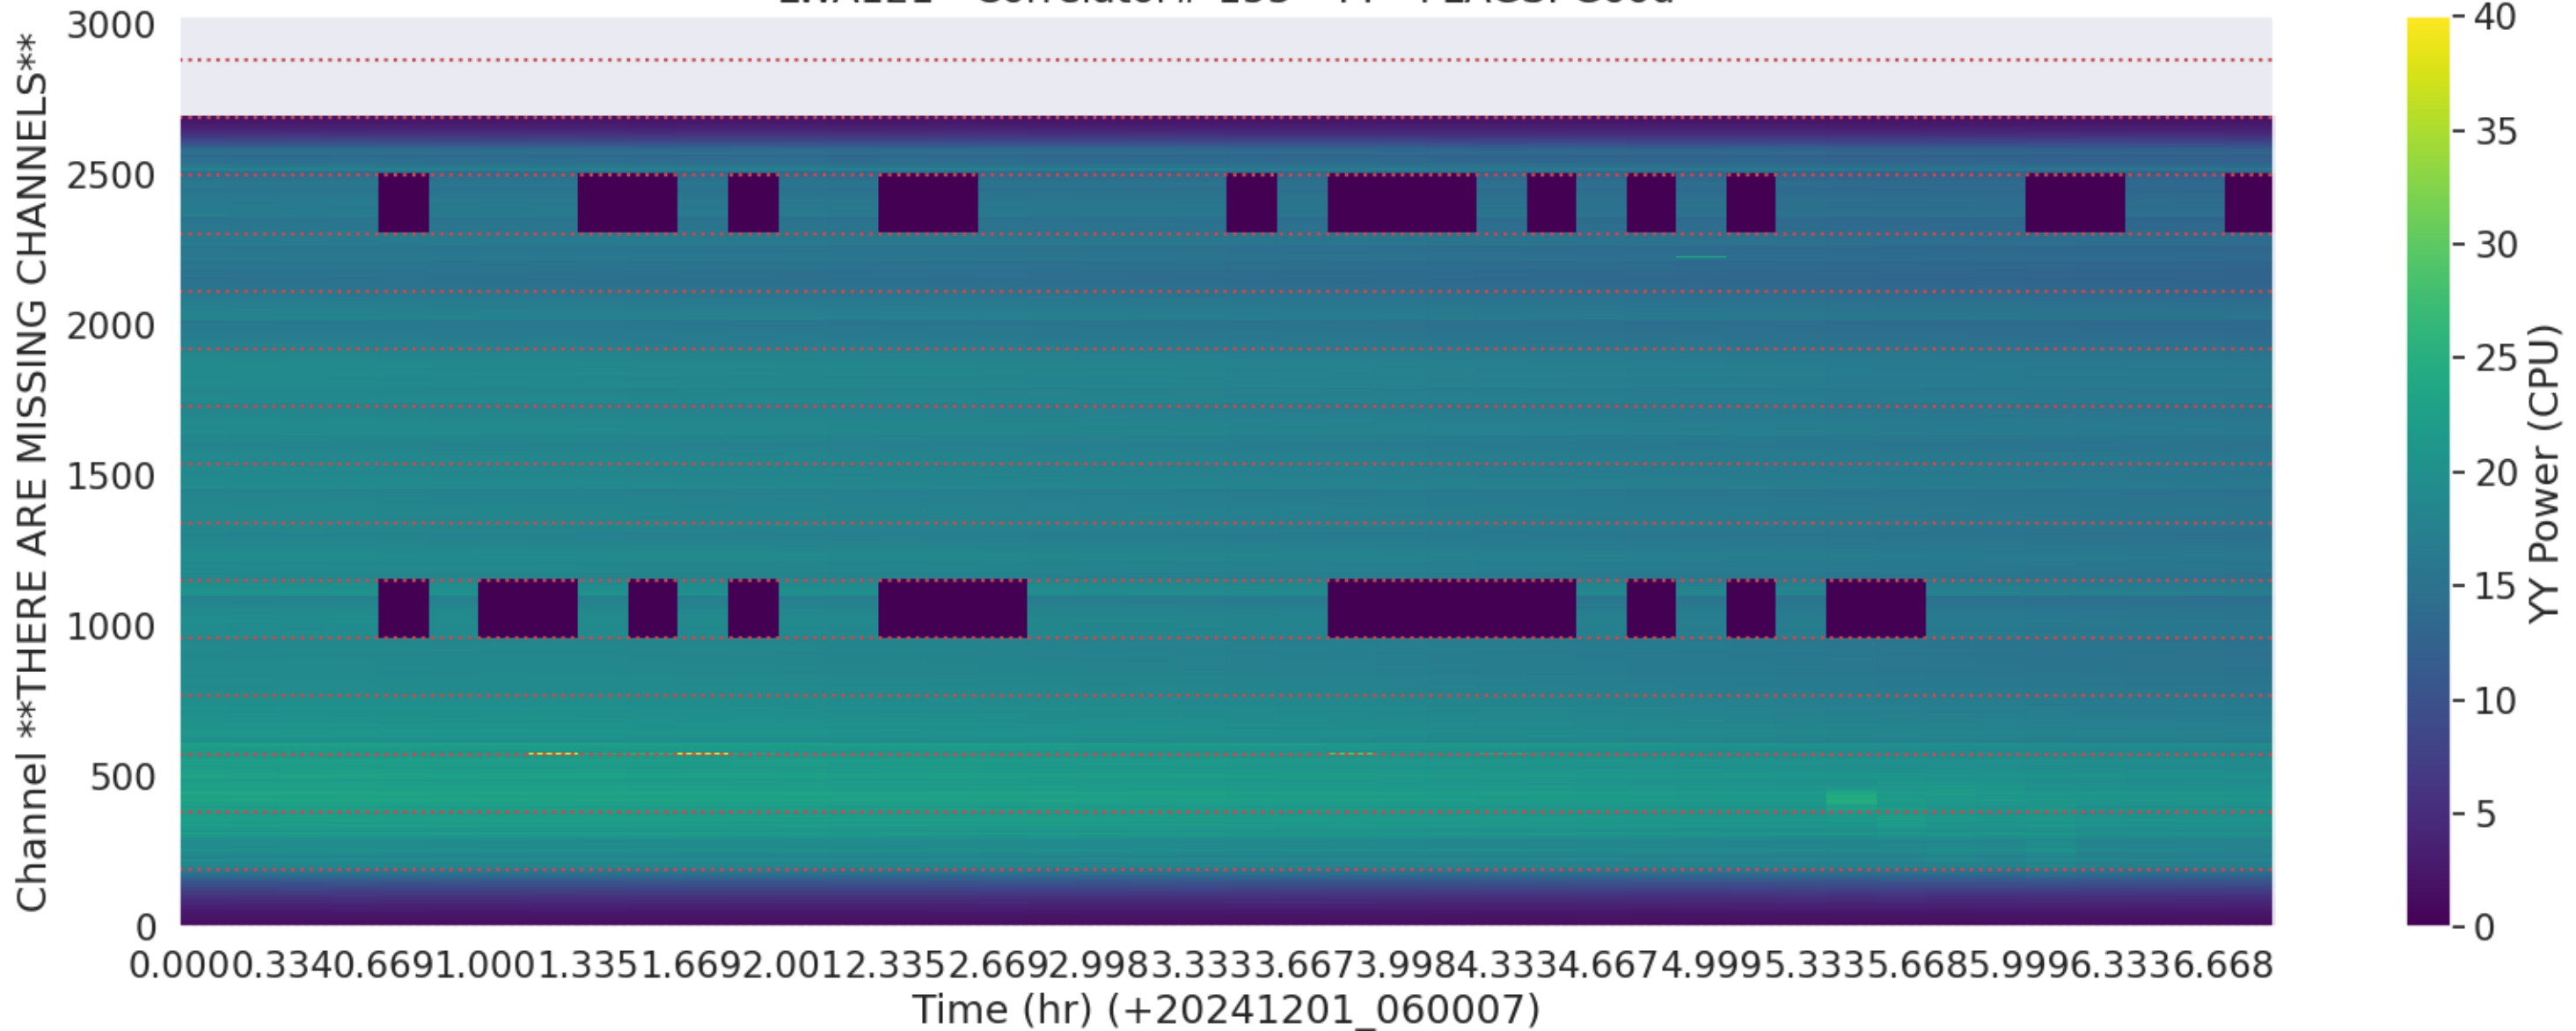

LWA121 - Correlator# 153 - YY - FLAGS: Good