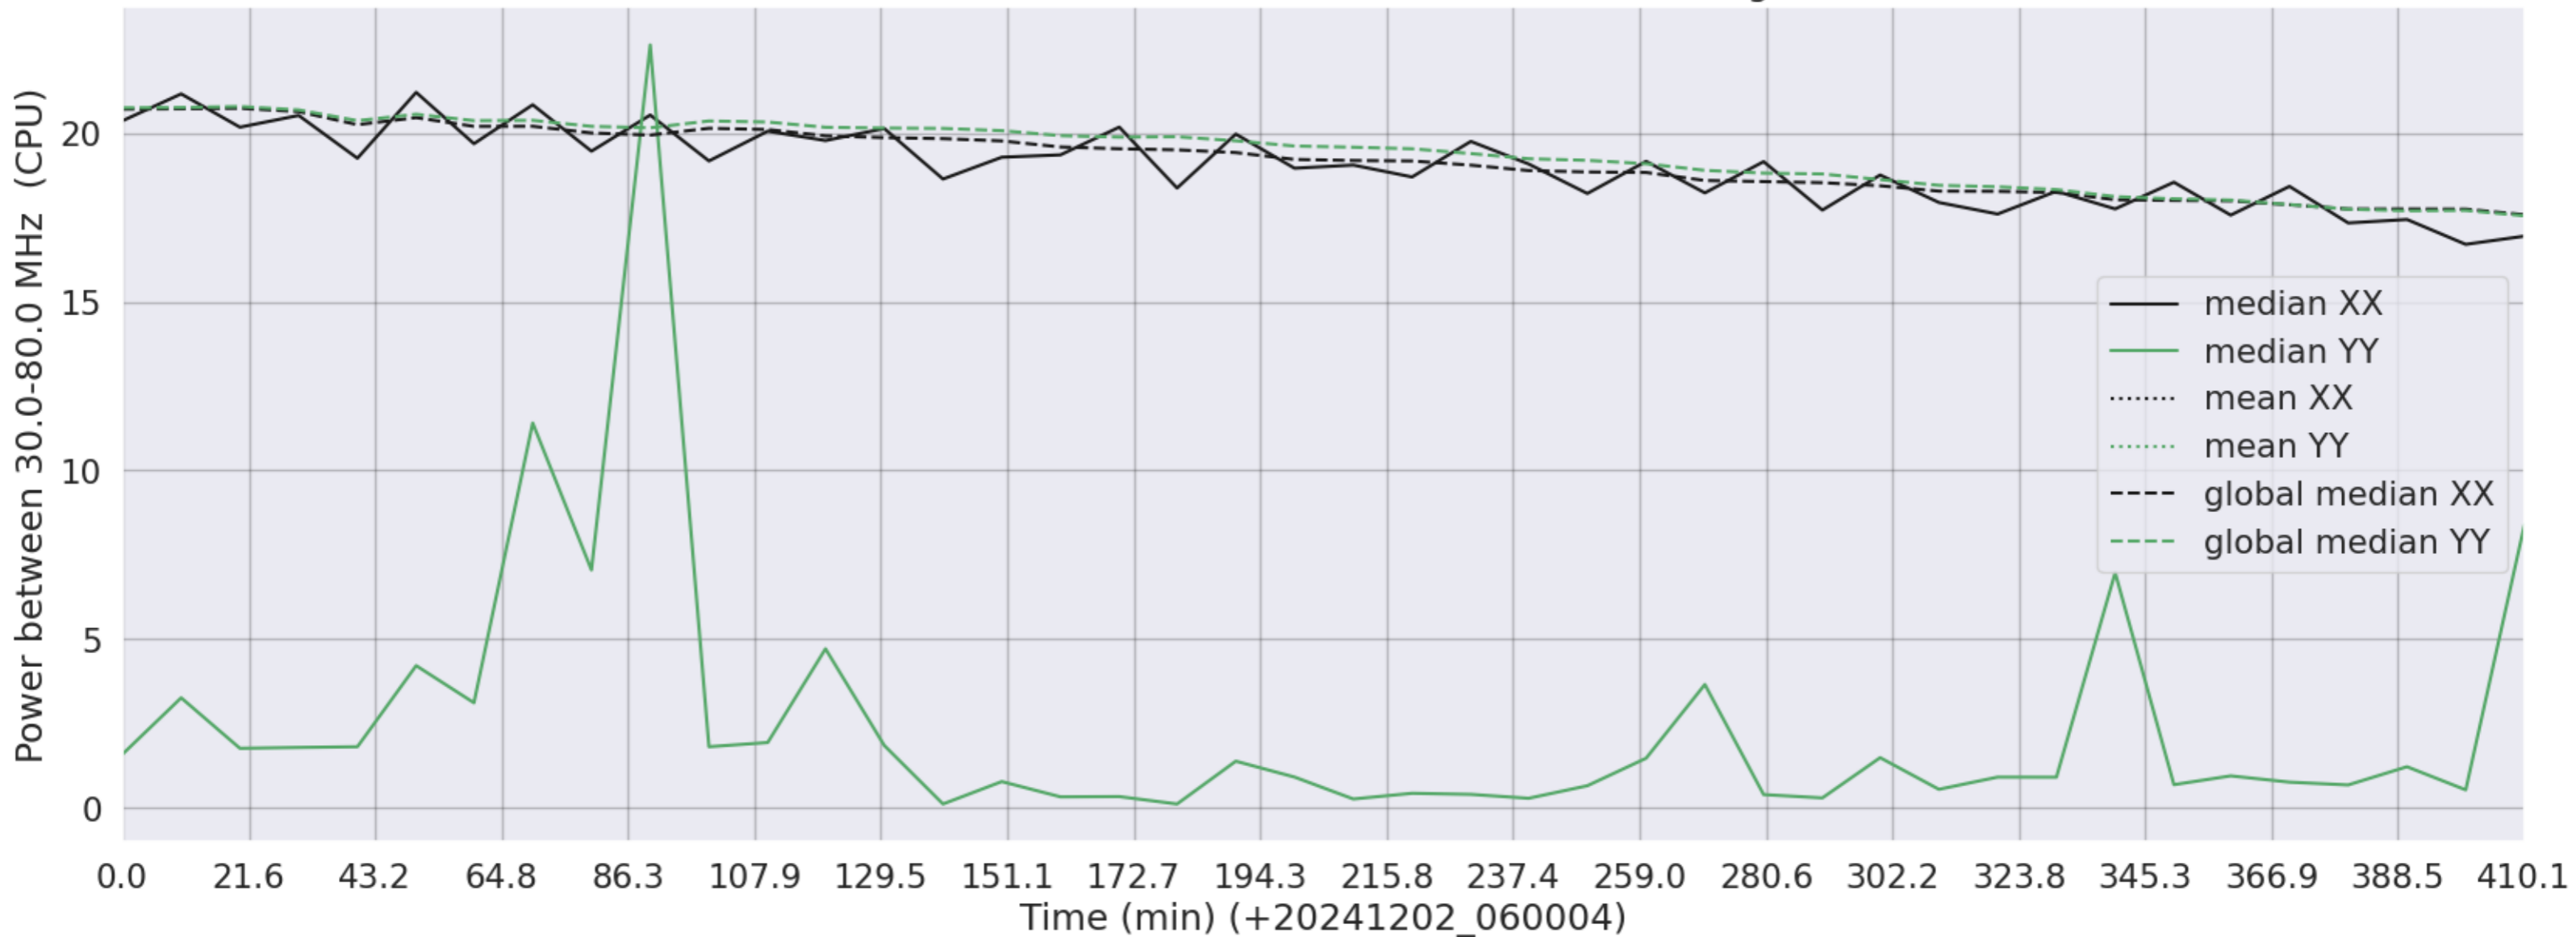

LWA127 - Correlator# 225 - XX FLAGS:Good - YY FLAGS:Good

LWA124 - Correlator# 224 - XX FLAGS:Good - YY FLAGS:HighTimeVar