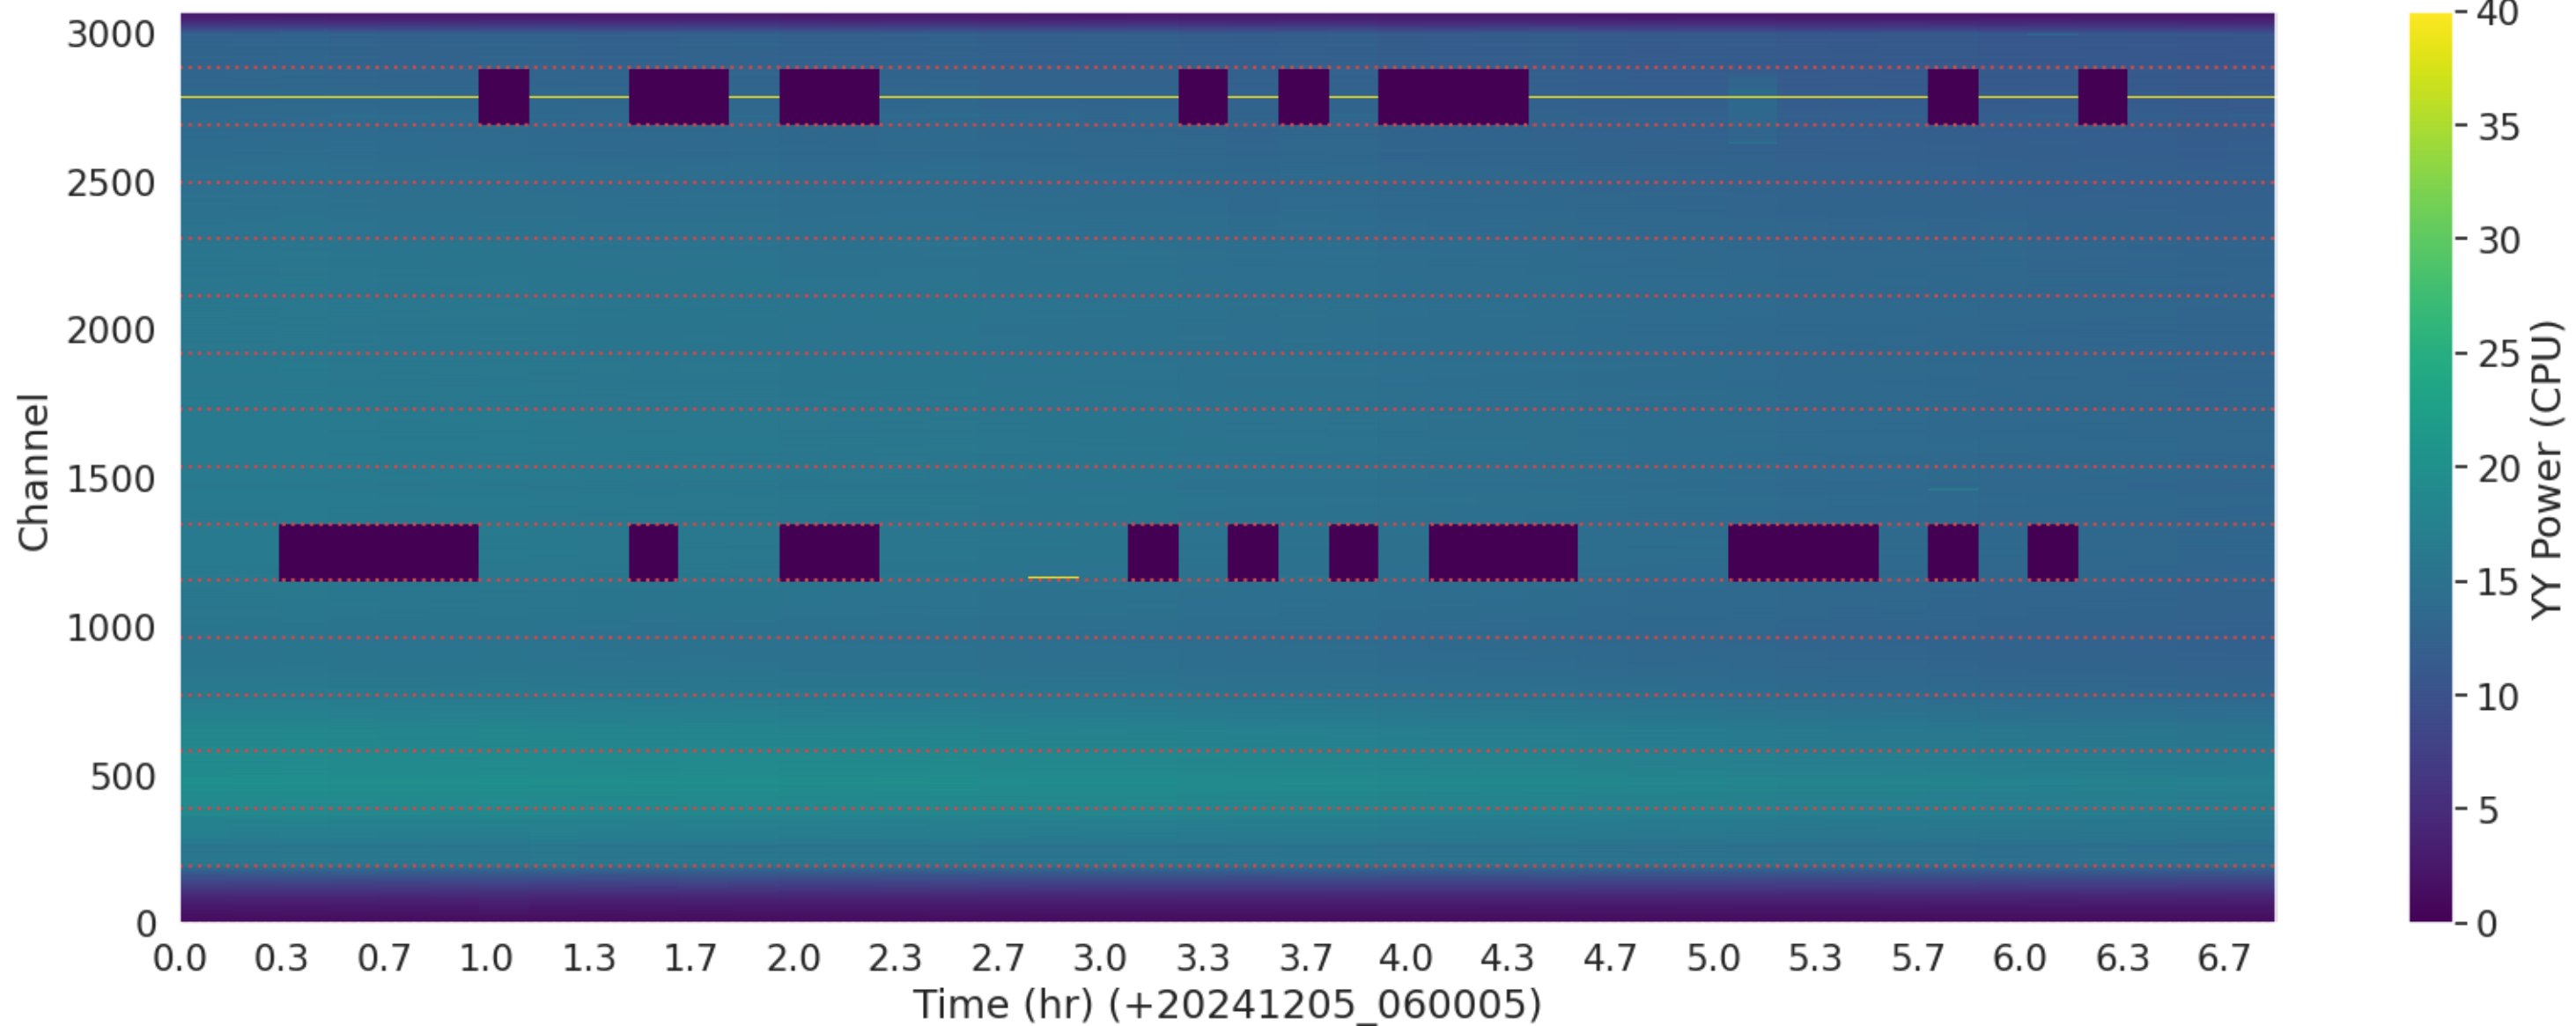

LWA126 - Correlator# 226 - XX - FLAGS: Good

LWA127 - Correlator# 225 - YY - FLAGS: Good