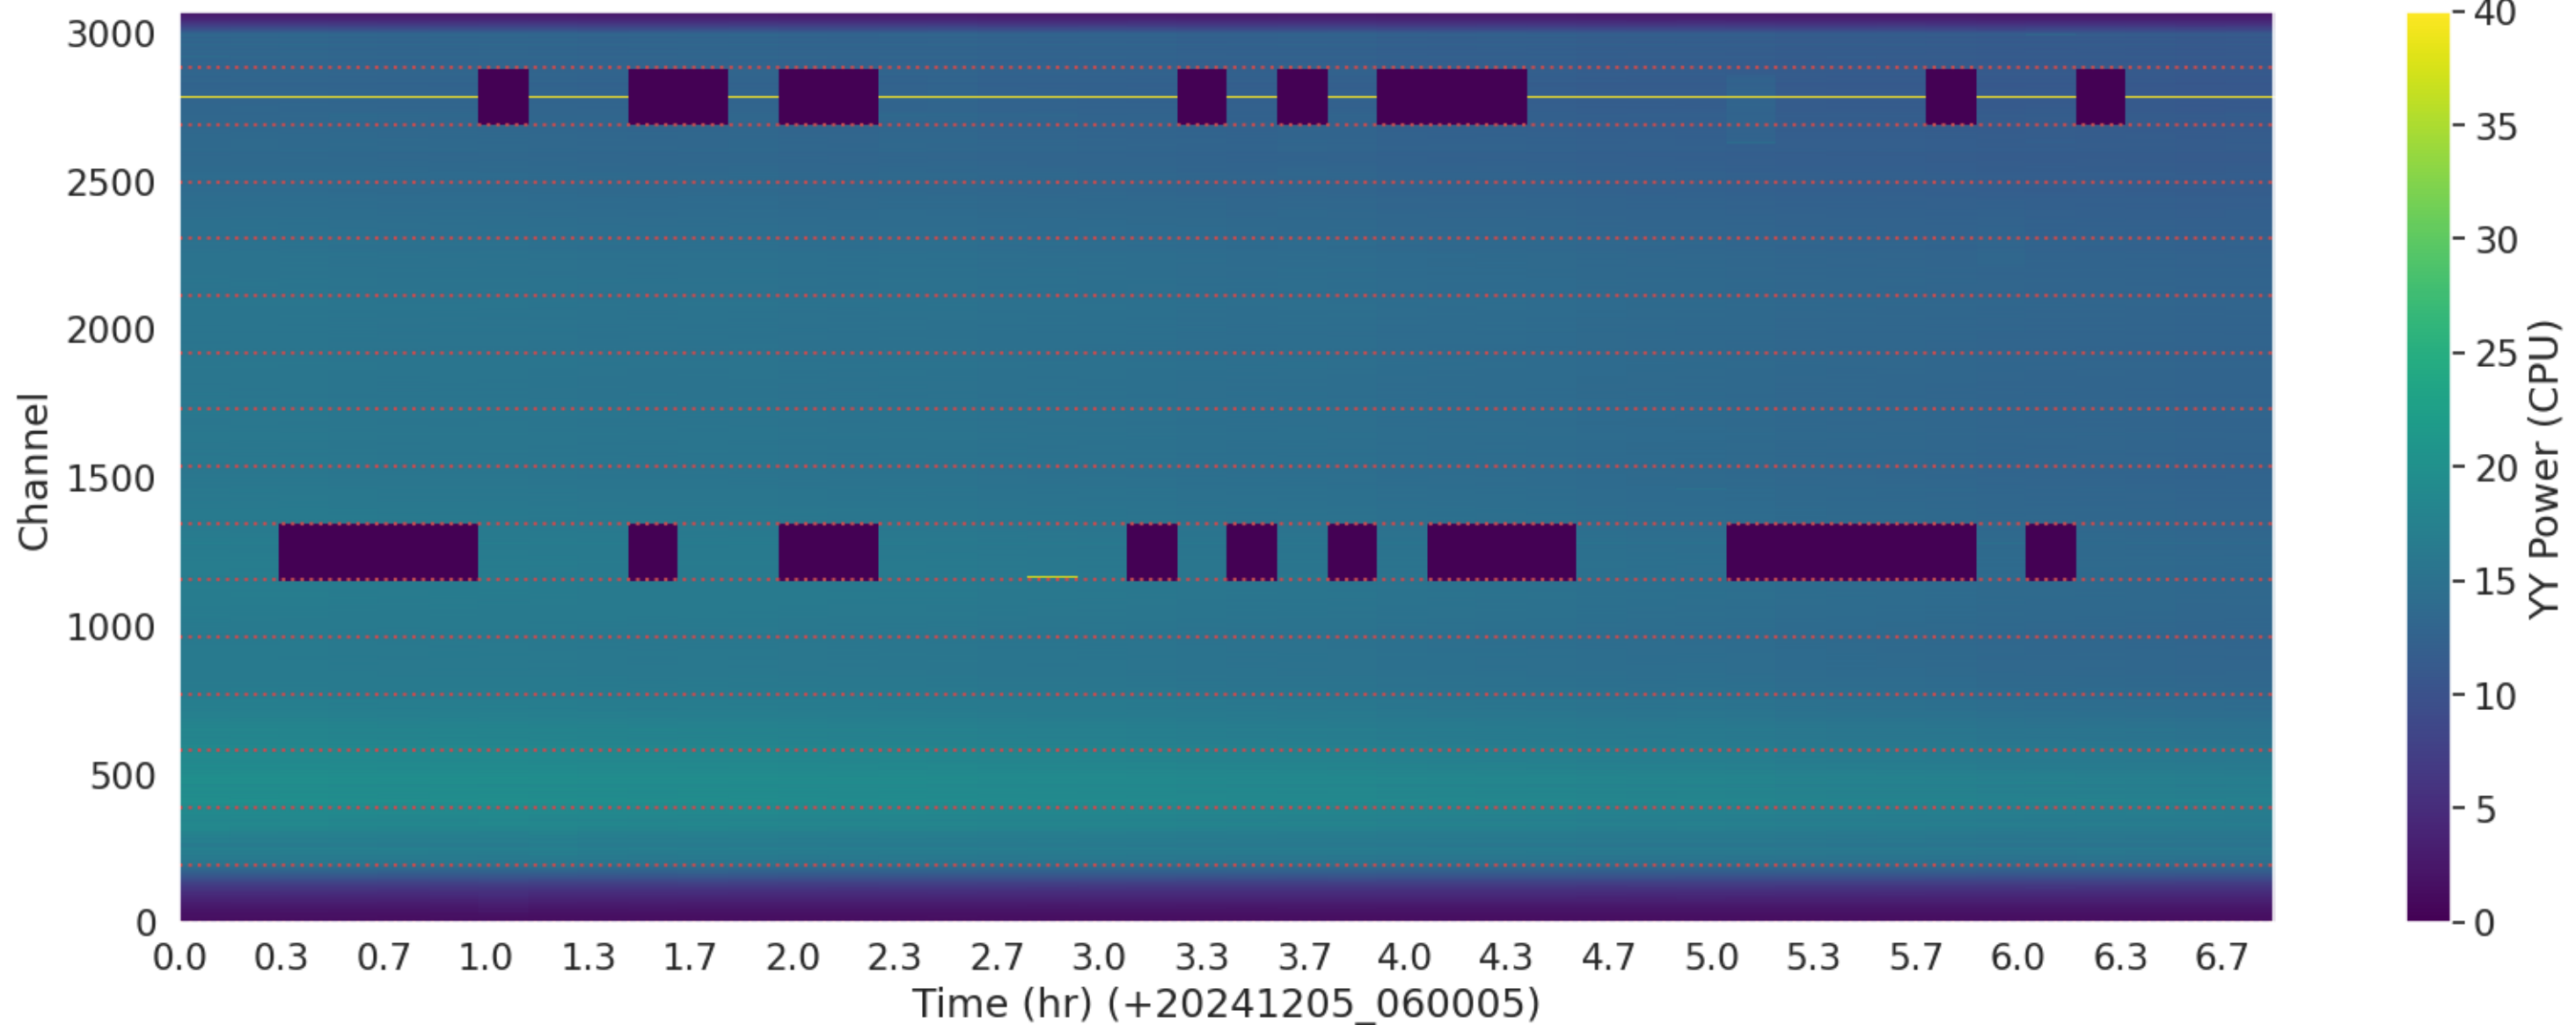

LWA156 - Correlator# 235 - YY - FLAGS: Good

LWA159 - Correlator# 236 - XX - FLAGS: Good

LWA159 - Correlator# 236 - YY - FLAGS: Good

LWA158 - Correlator# 237 - XX - FLAGS: Good

LWA158 - Correlator# 237 - YY - FLAGS: Good