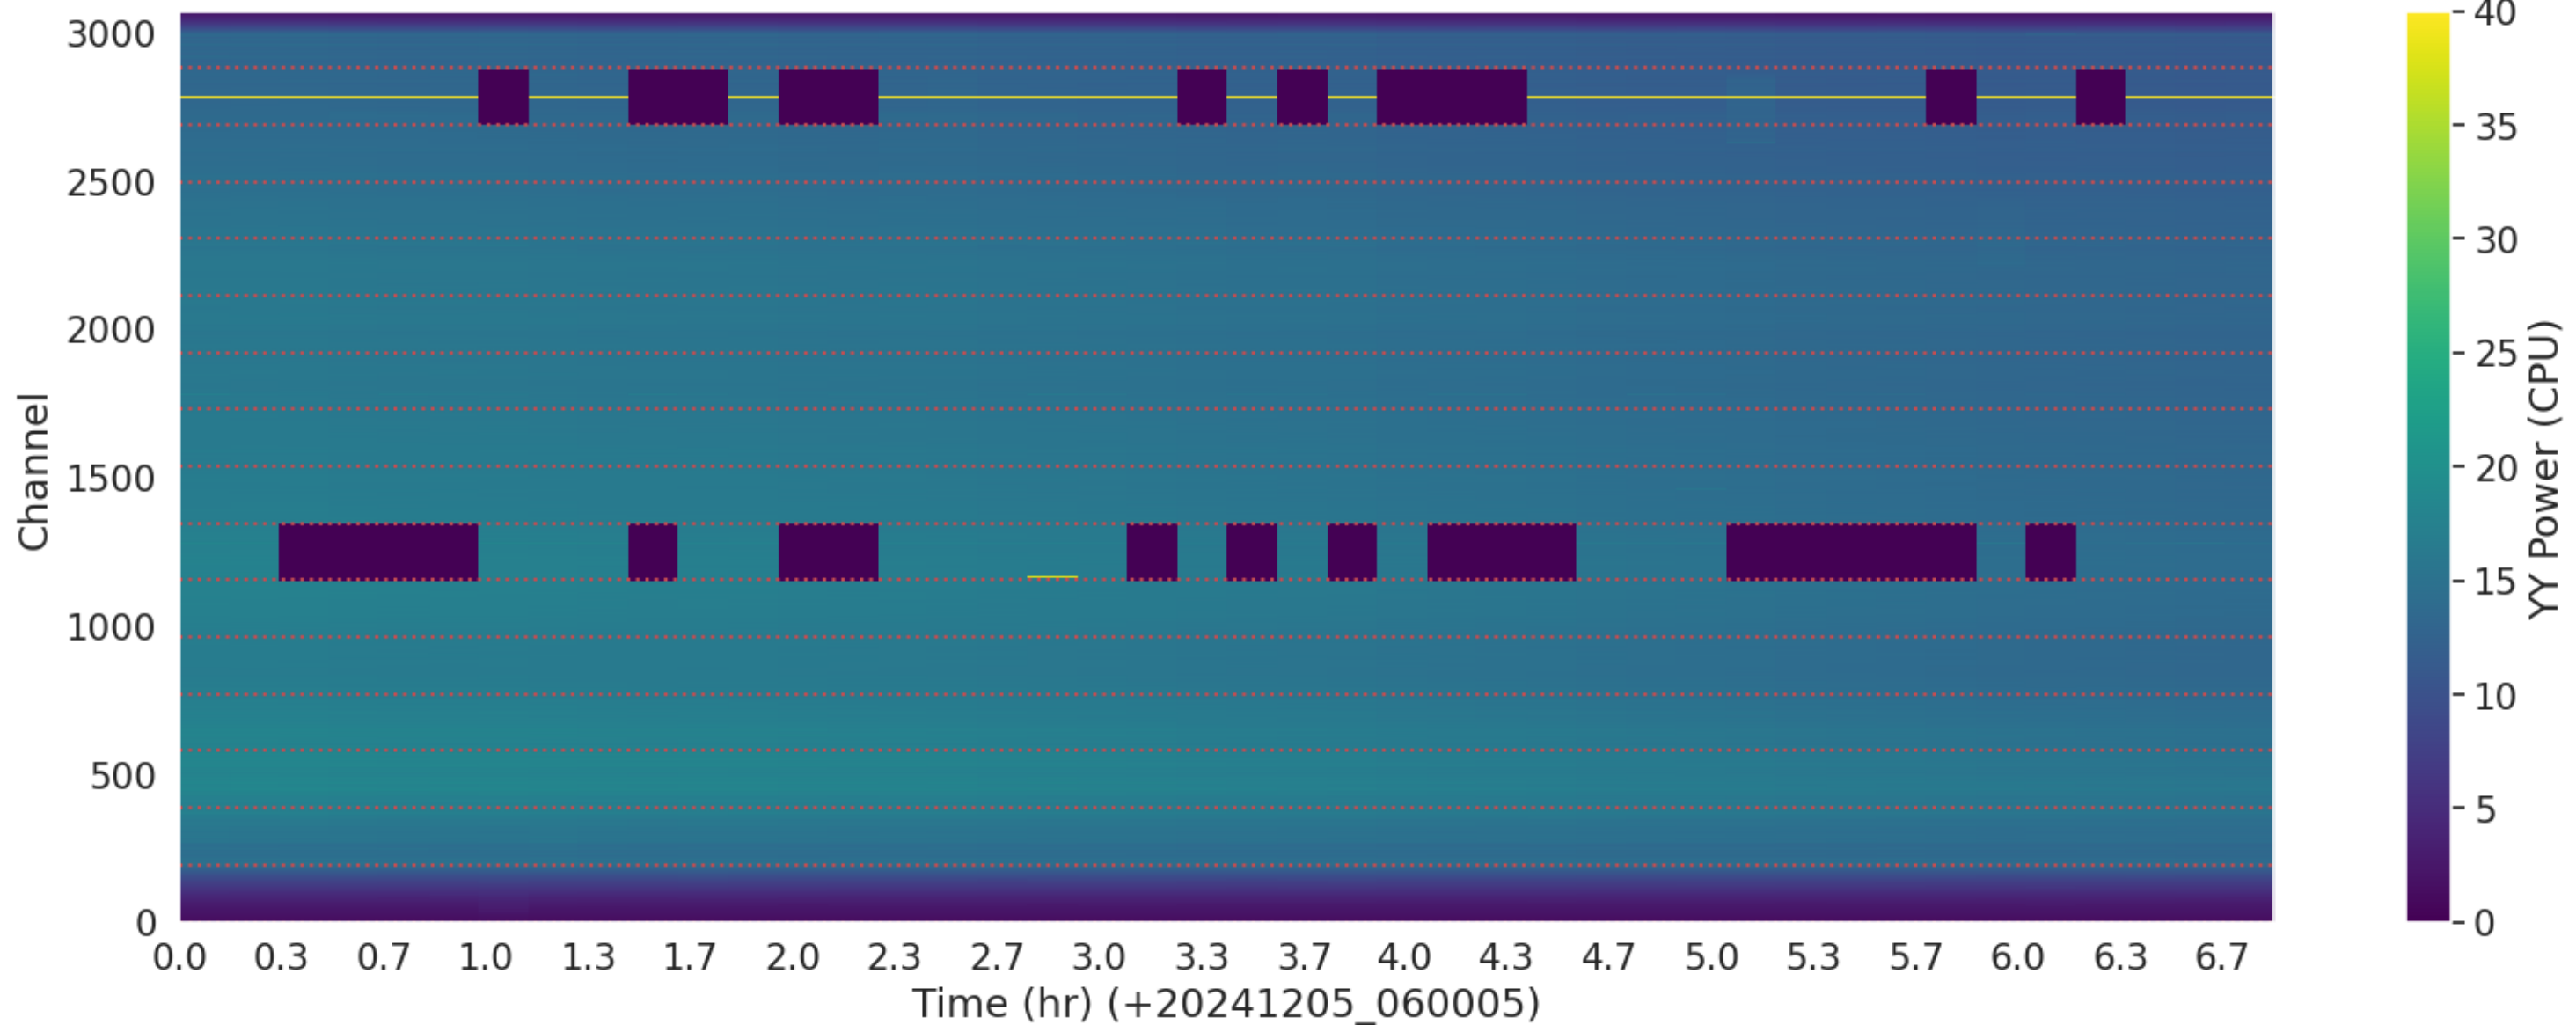

LWA156 - Correlator# 235 - YY - FLAGS: Good

LWA159 - Correlator# 236 - XX - FLAGS: Good

LWA159 - Correlator# 236 - YY - FLAGS: Good

LWA158 - Correlator# 237 - XX - FLAGS: Good

LWA158 - Correlator# 237 - YY - FLAGS: Good