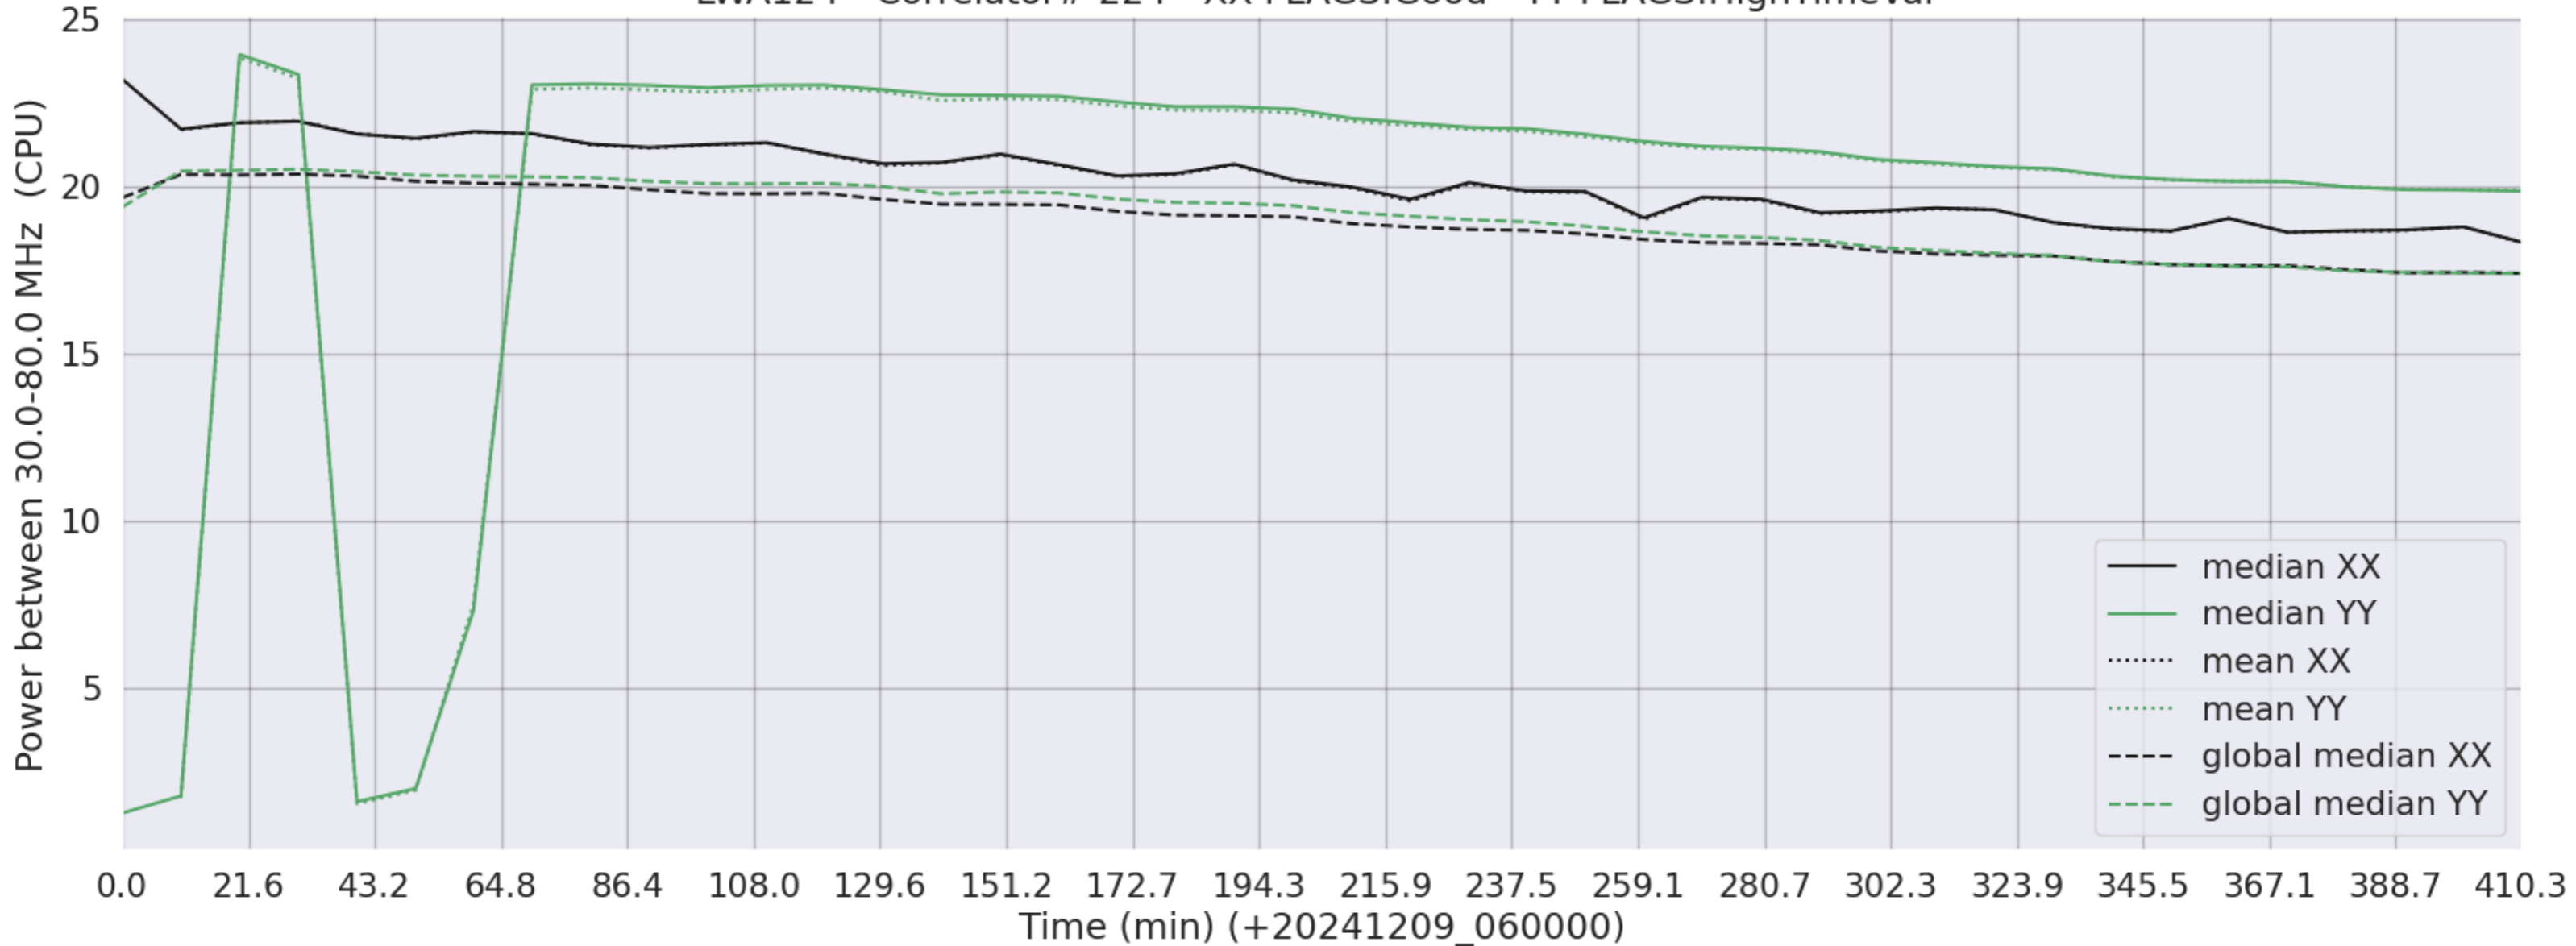

LWA127 - Correlator# 225 - XX FLAGS:Good - YY FLAGS:Good

LWA124 - Correlator# 224 - XX FLAGS:Good - YY FLAGS:HighTimeVar