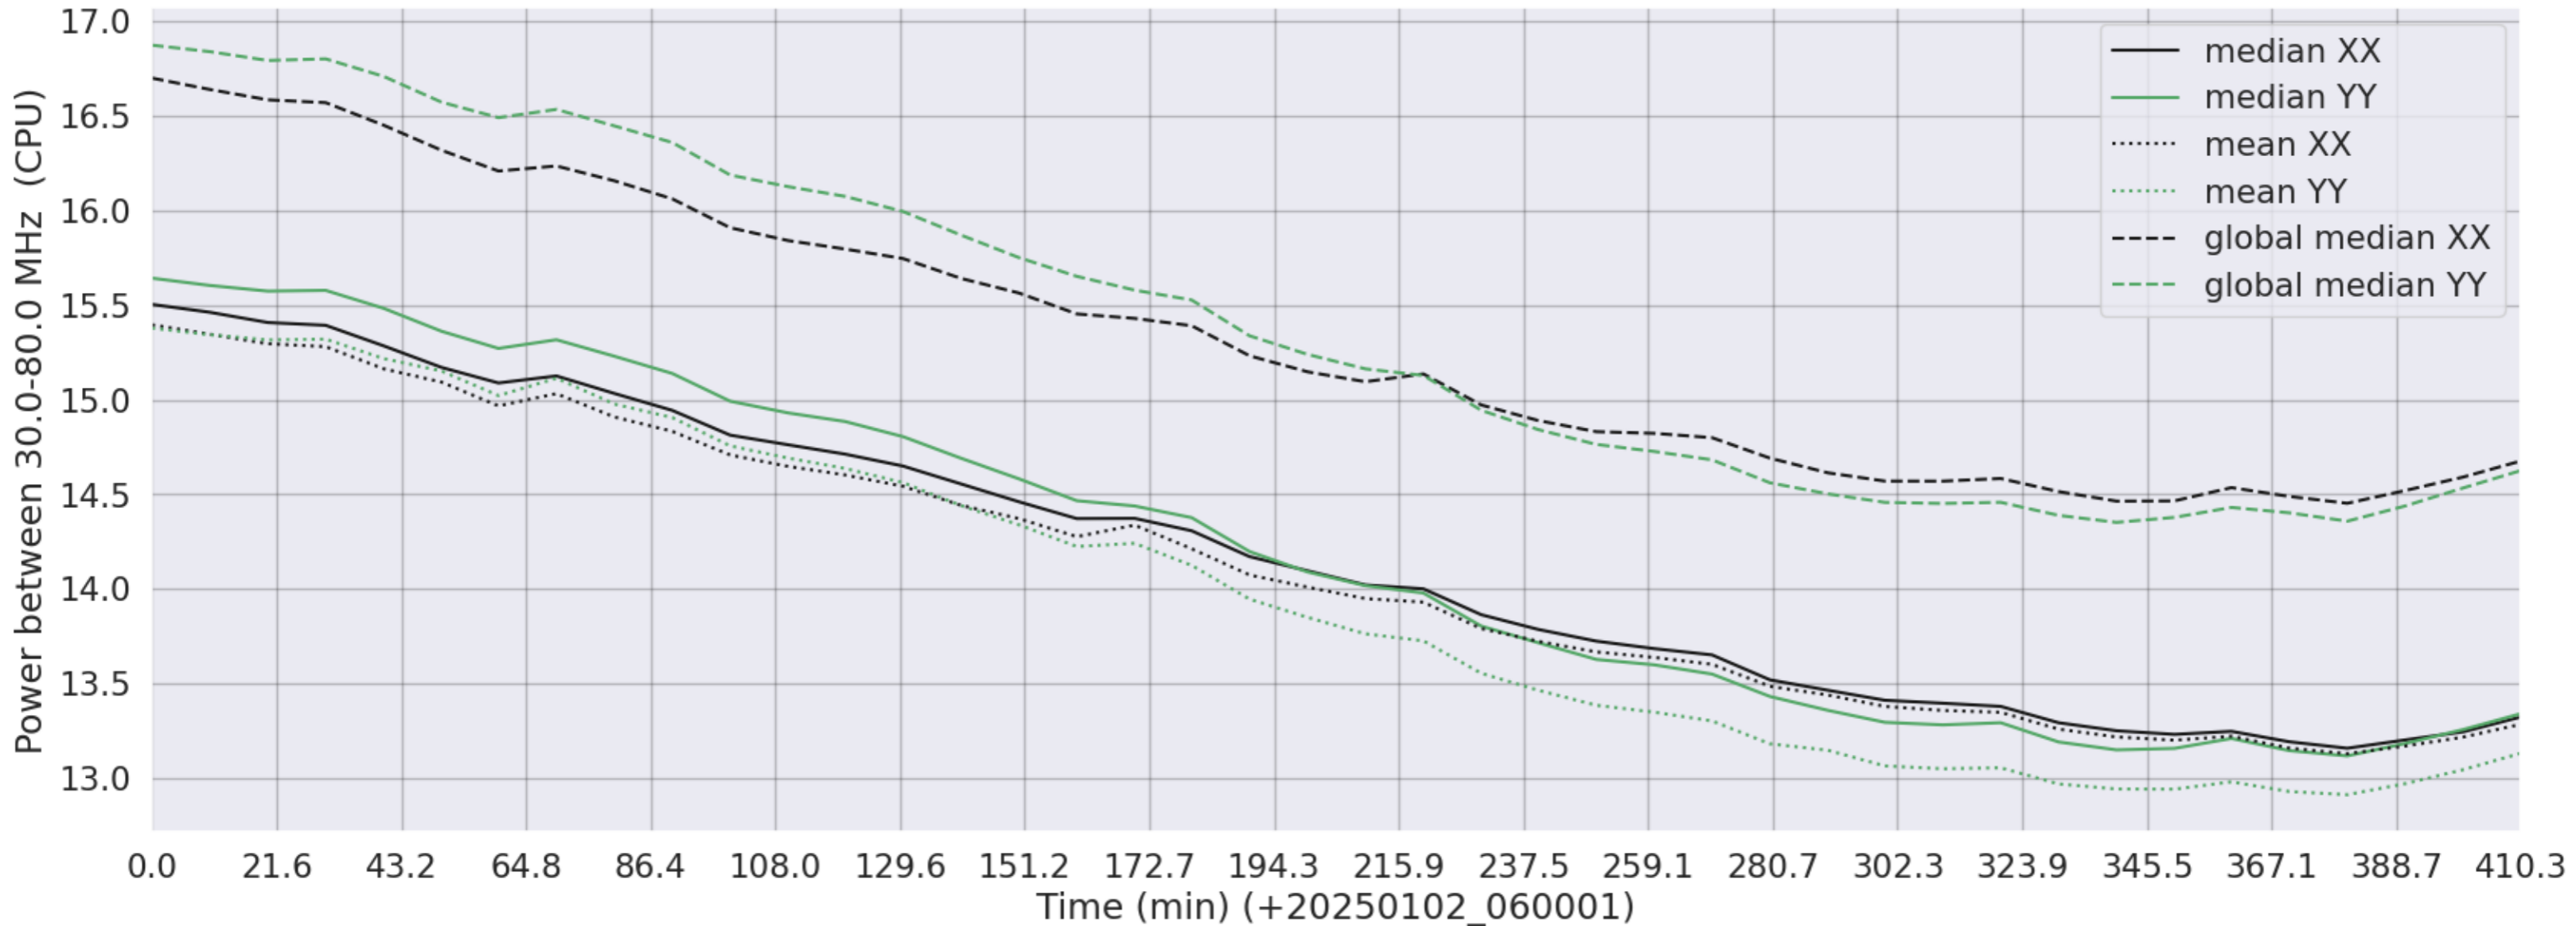

LWA153 - Correlator# 230 - XX FLAGS:Good - YY FLAGS:Good

LWA128 - Correlator# 229 - XX FLAGS:Good - YY FLAGS:Good