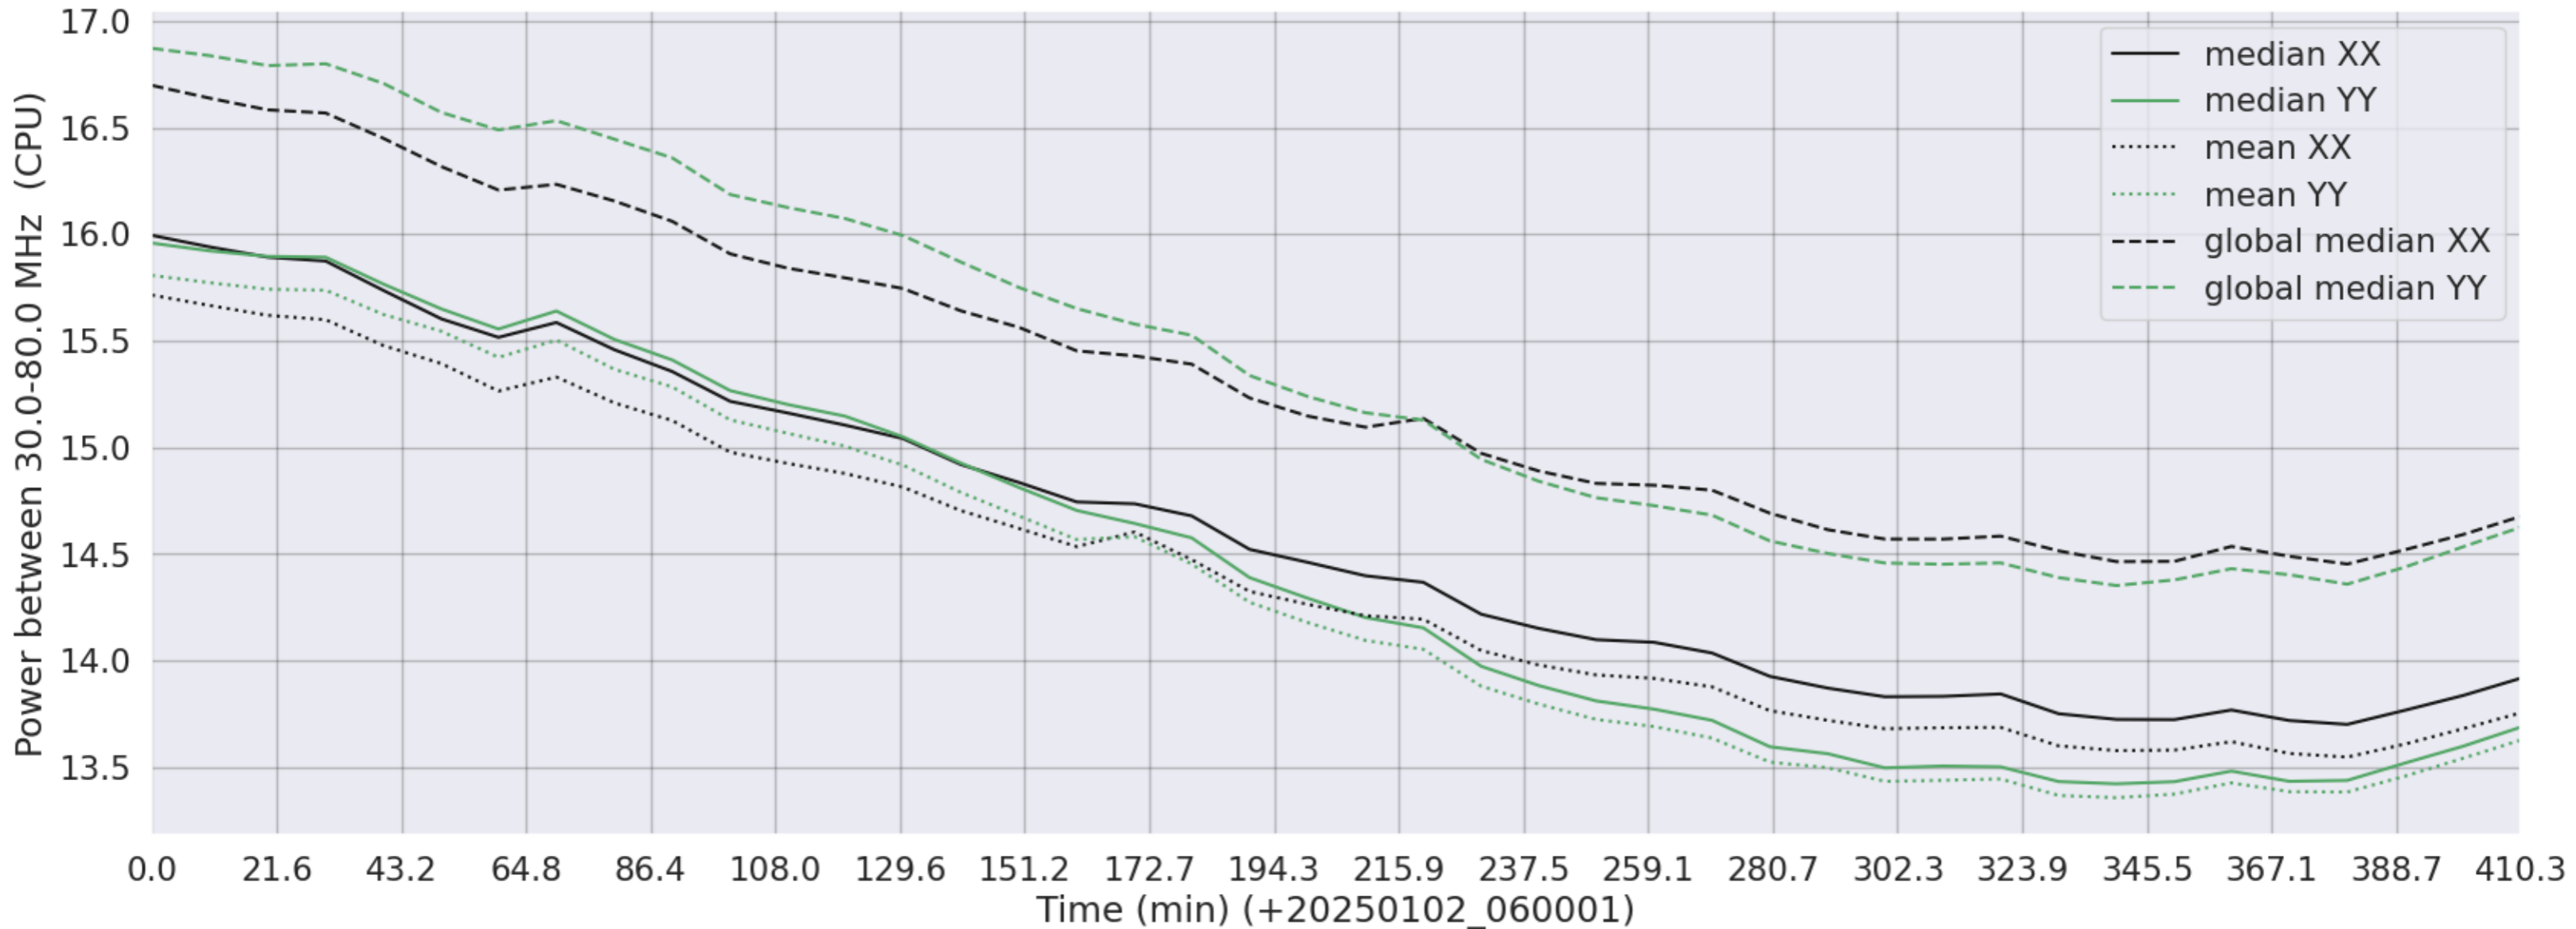

LWA181 - Correlator# 231 - XX FLAGS:Good - YY FLAGS:Good

LWA153 - Correlator# 230 - XX FLAGS:Good - YY FLAGS:Good