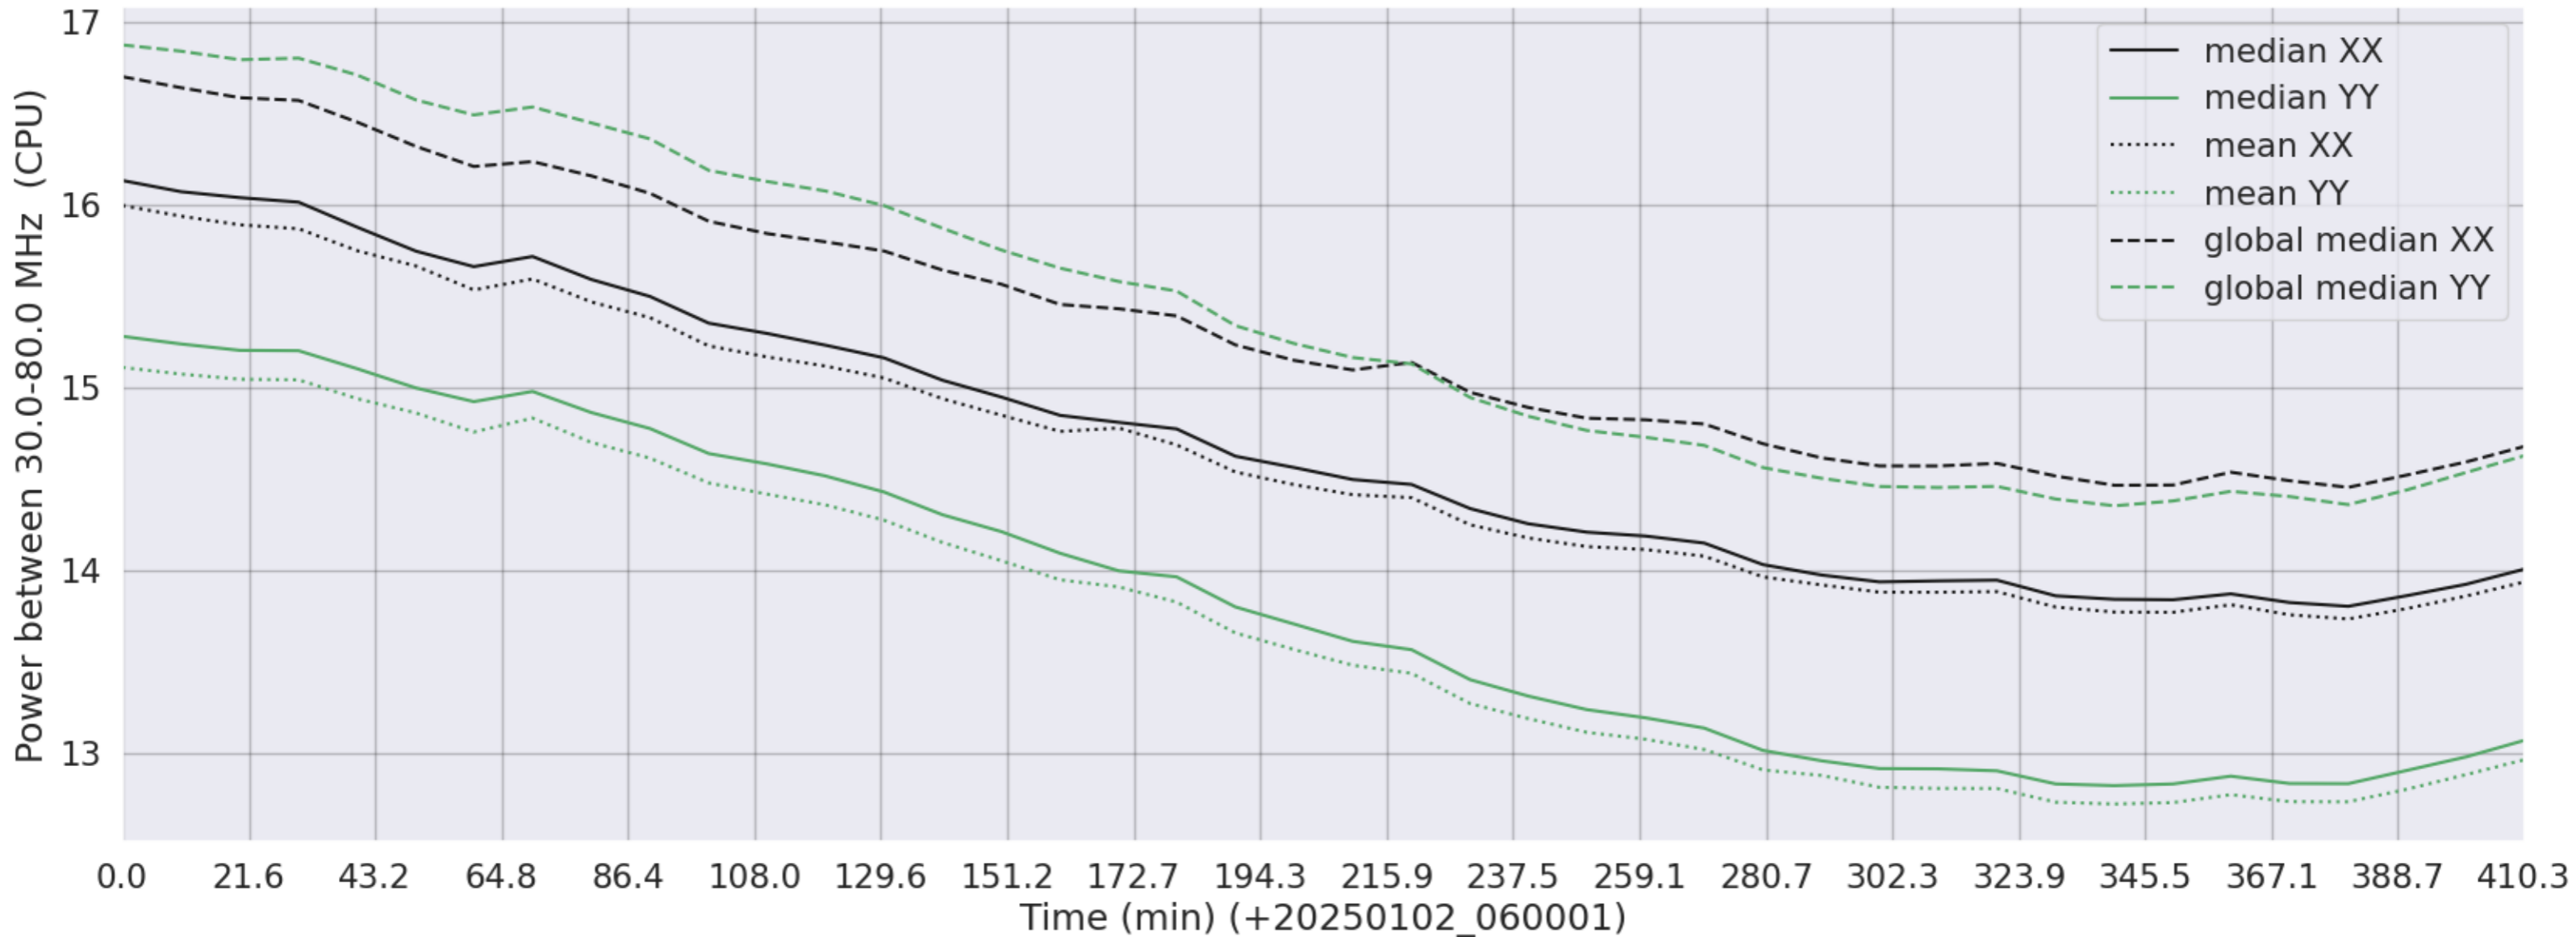

LWA124 - Correlator# 224 - XX FLAGS:HighTimeVar+BadSpecShape - YY FLAGS:HighTimeVar

LWA127 - Correlator# 225 - XX FLAGS:Good - YY FLAGS:Good

LWA126 - Correlator# 226 - XX FLAGS:Good - YY FLAGS:Good

LWA125 - Correlator# 227 - XX FLAGS:Good - YY FLAGS:Good