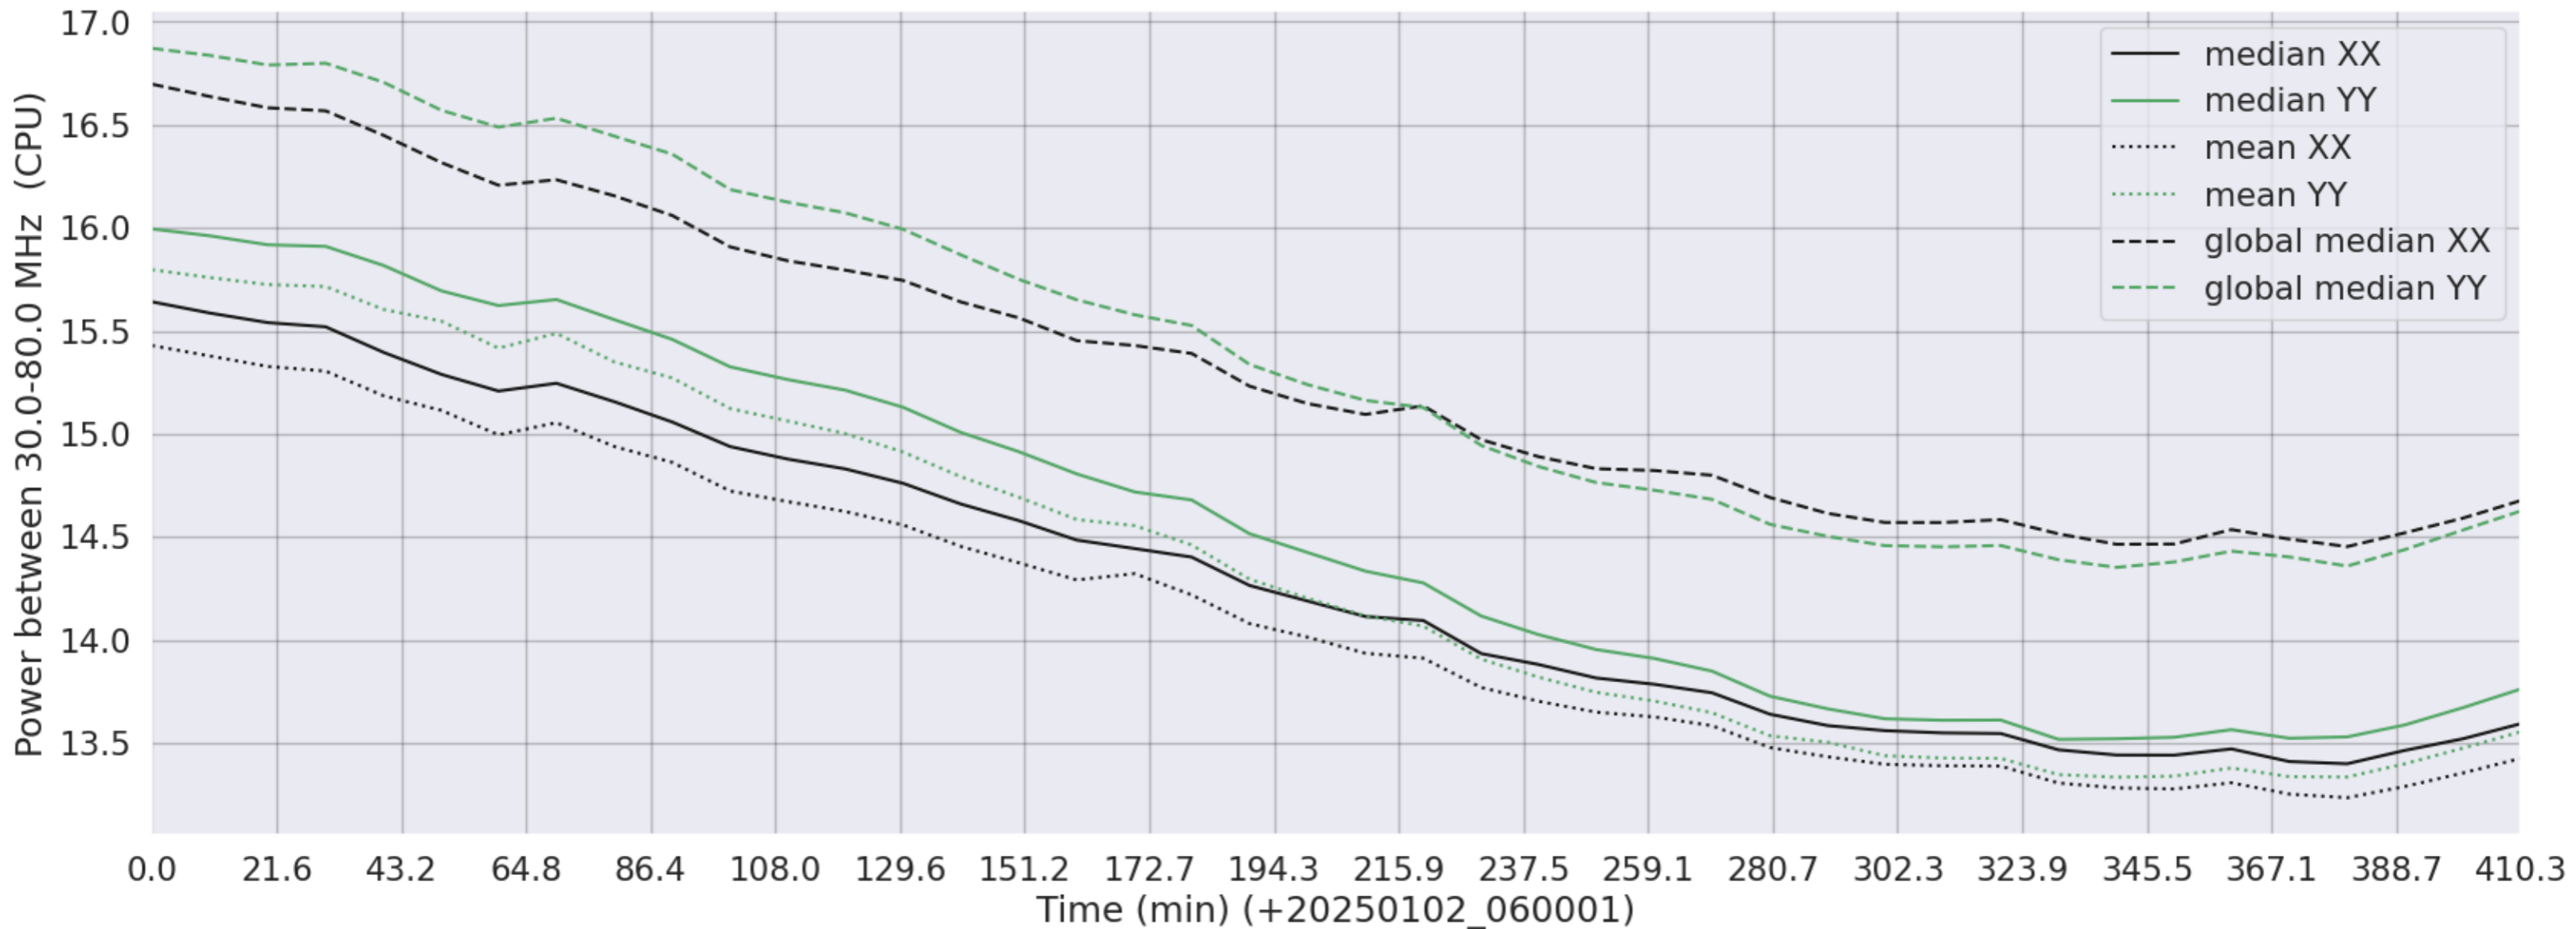

LWA128 - Correlator# 229 - XX FLAGS:Good - YY FLAGS:Good

LWA188 - Correlator# 228 - XX FLAGS:Good - YY FLAGS:Good