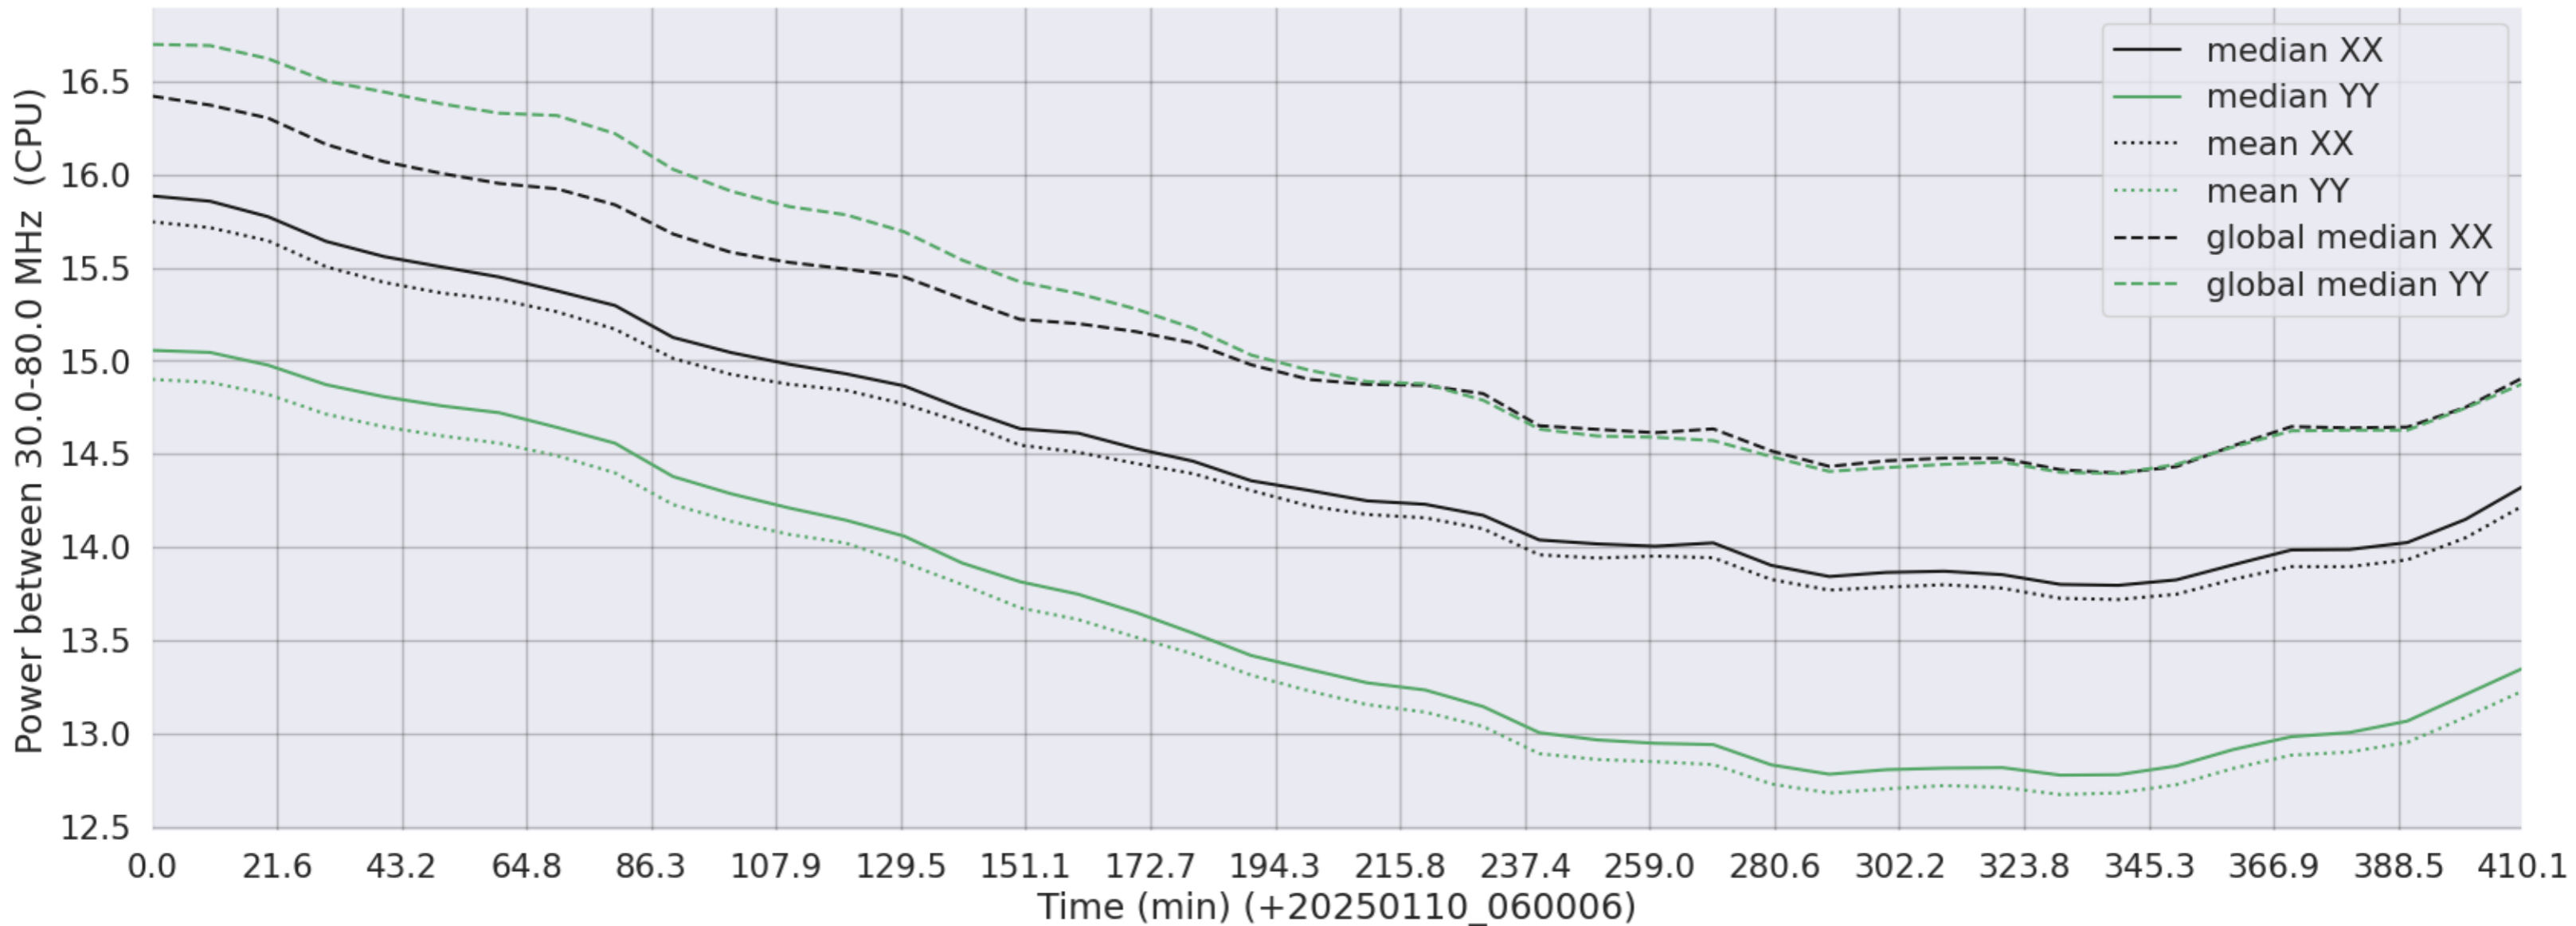

LWA188 - Correlator# 228 - XX FLAGS:Good - YY FLAGS:Good

LWA125 - Correlator# 227 - XX FLAGS:Good - YY FLAGS:Good