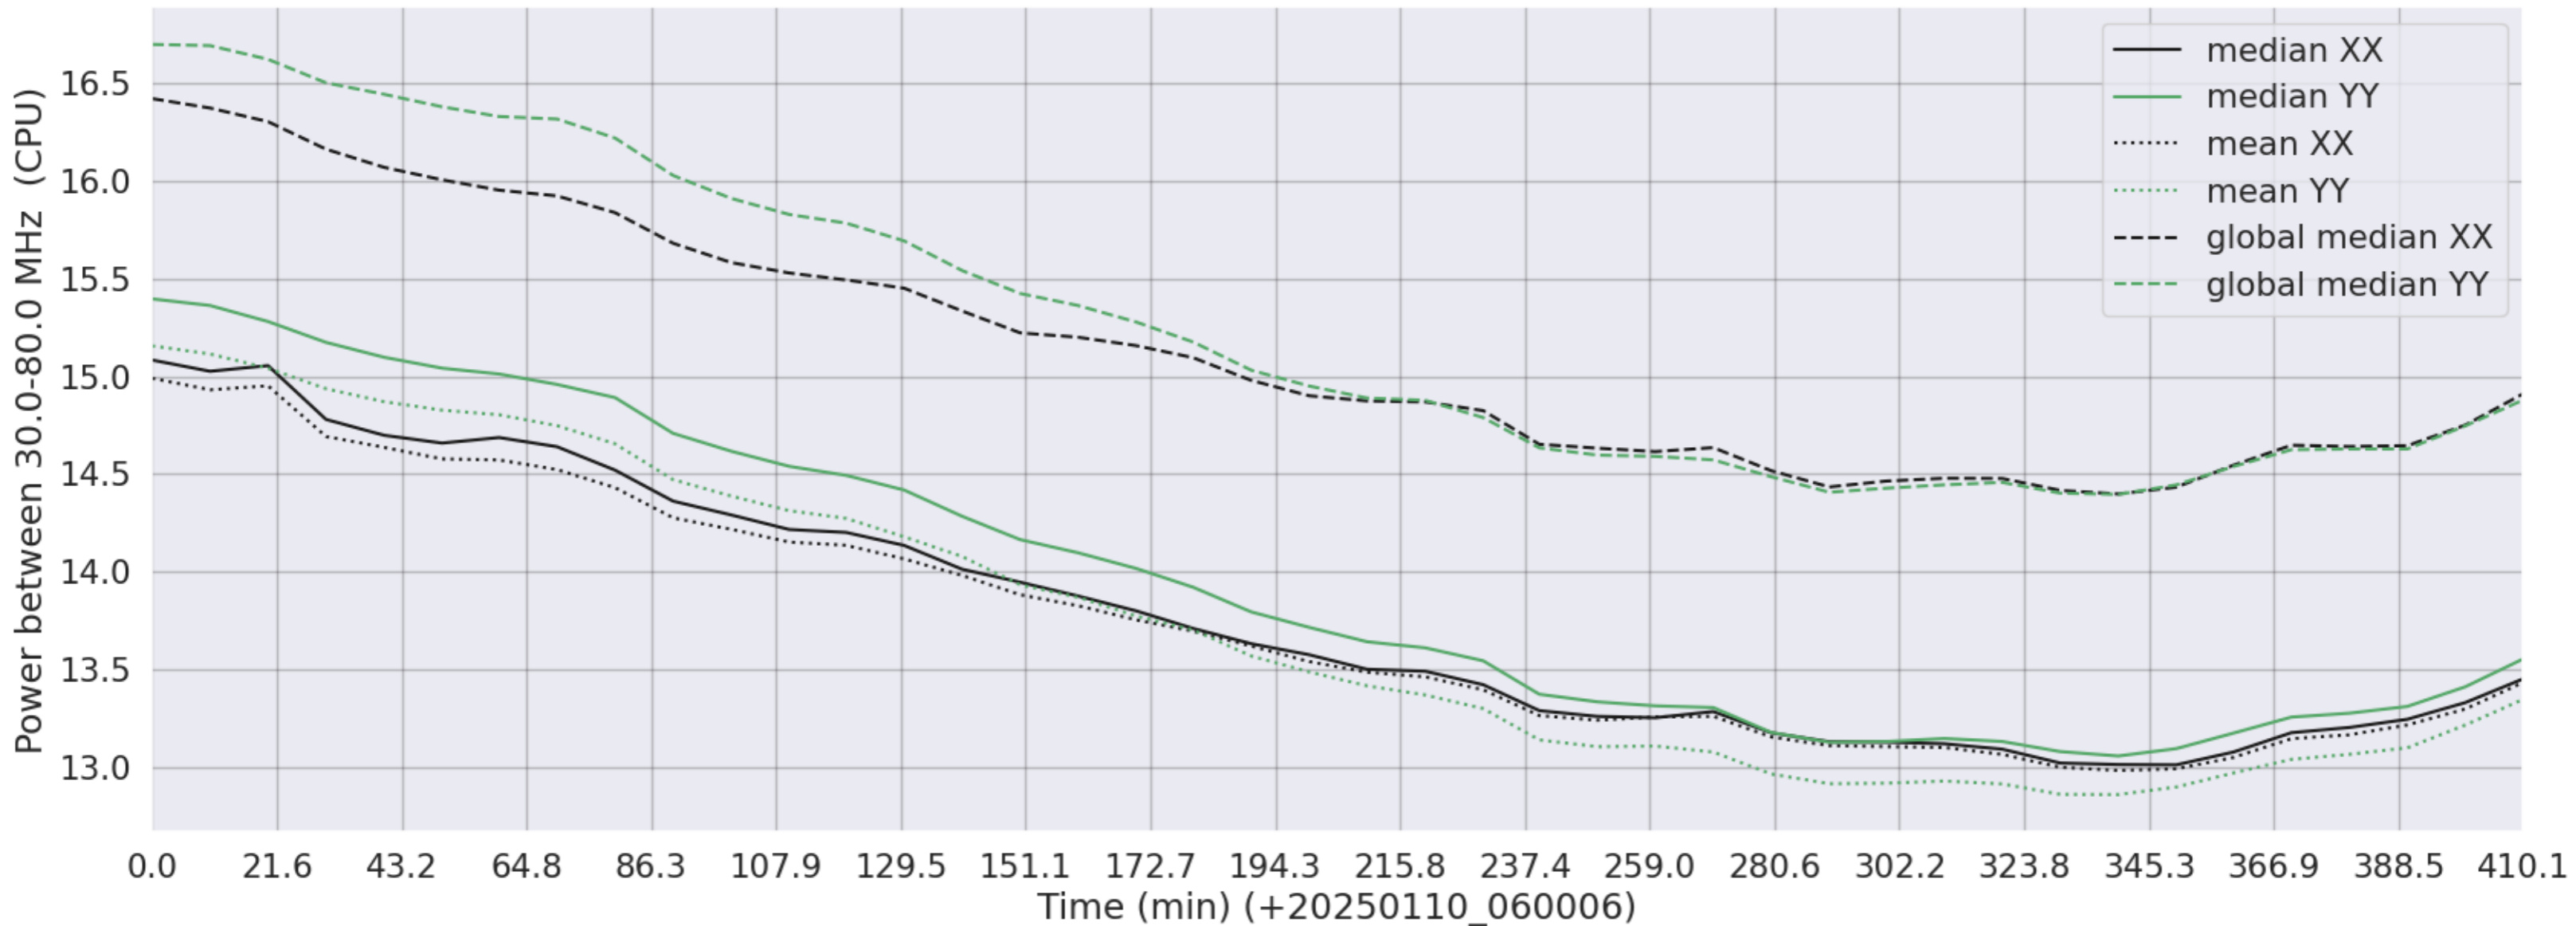

LWA153 - Correlator# 230 - XX FLAGS:Good - YY FLAGS:Good

LWA128 - Correlator# 229 - XX FLAGS:Good - YY FLAGS:Good