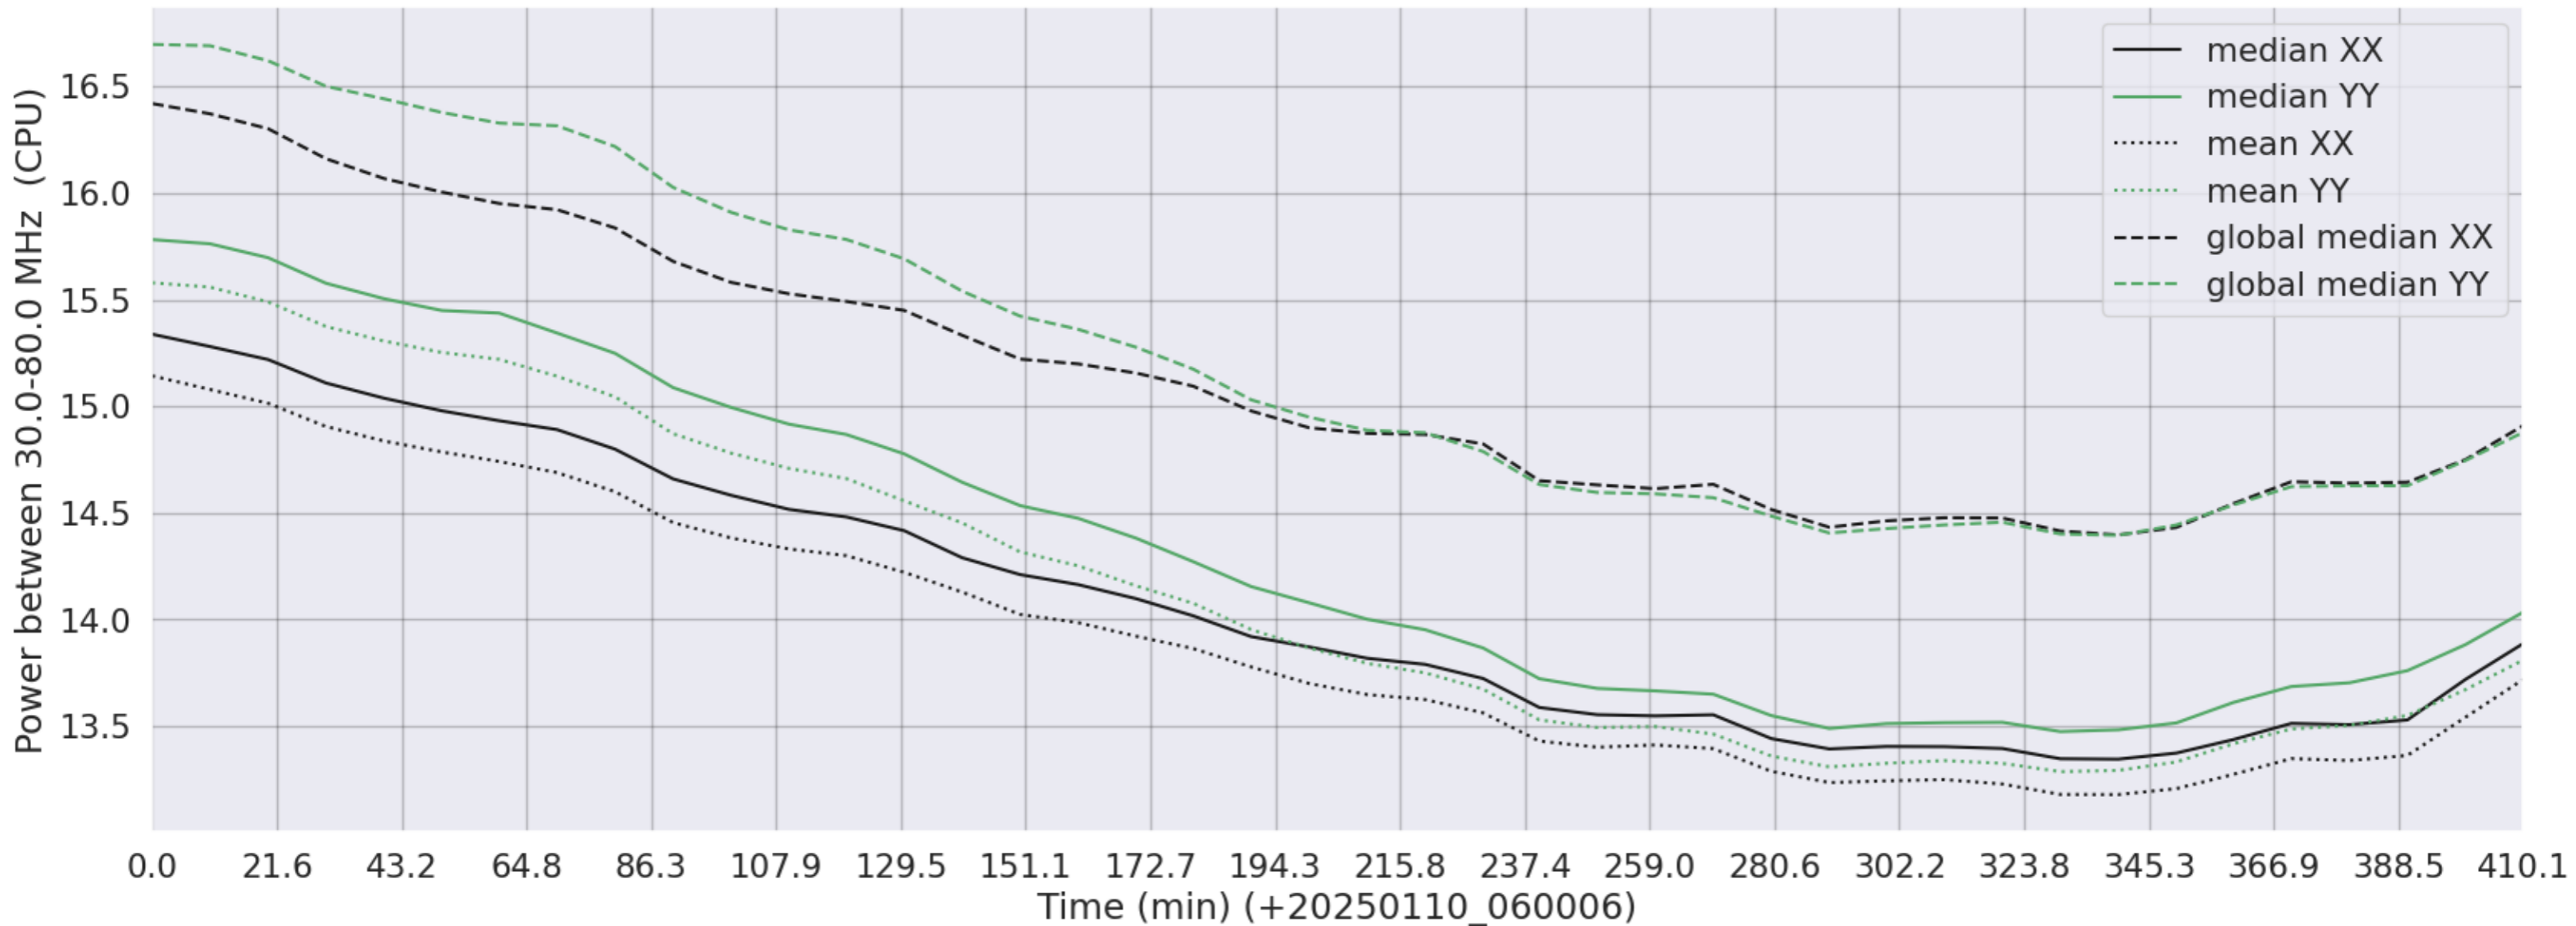

LWA128 - Correlator# 229 - XX FLAGS:Good - YY FLAGS:Good

LWA188 - Correlator# 228 - XX FLAGS:Good - YY FLAGS:Good