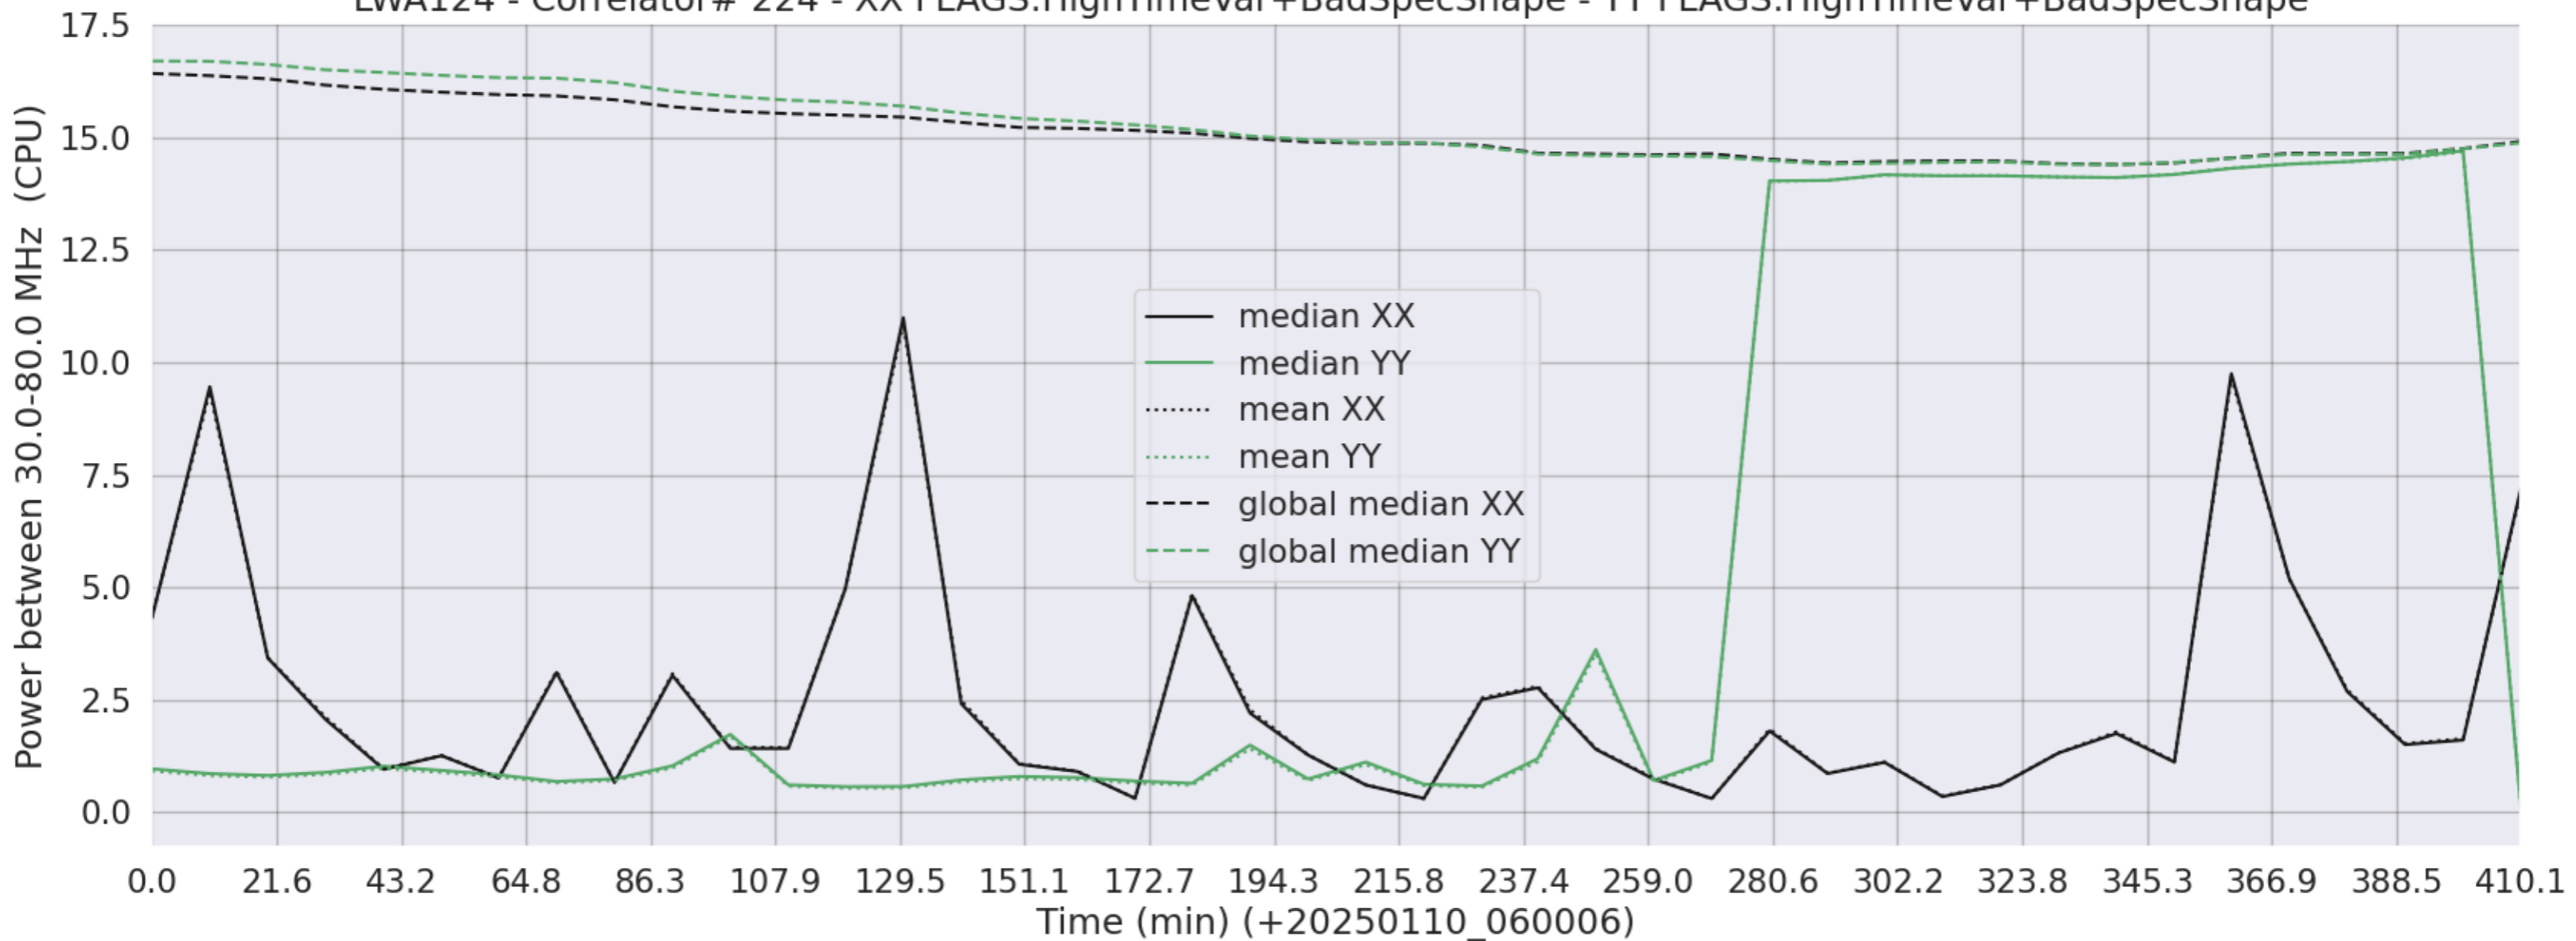

LWA124 - Correlator# 224 - XX FLAGS:HighTimeVar+BadSpecShape - YY FLAGS:HighTimeVar+BadSpecShape

LWA127 - Correlator# 225 - XX FLAGS:Good - YY FLAGS:Good

LWA126 - Correlator# 226 - XX FLAGS:Good - YY FLAGS:Good