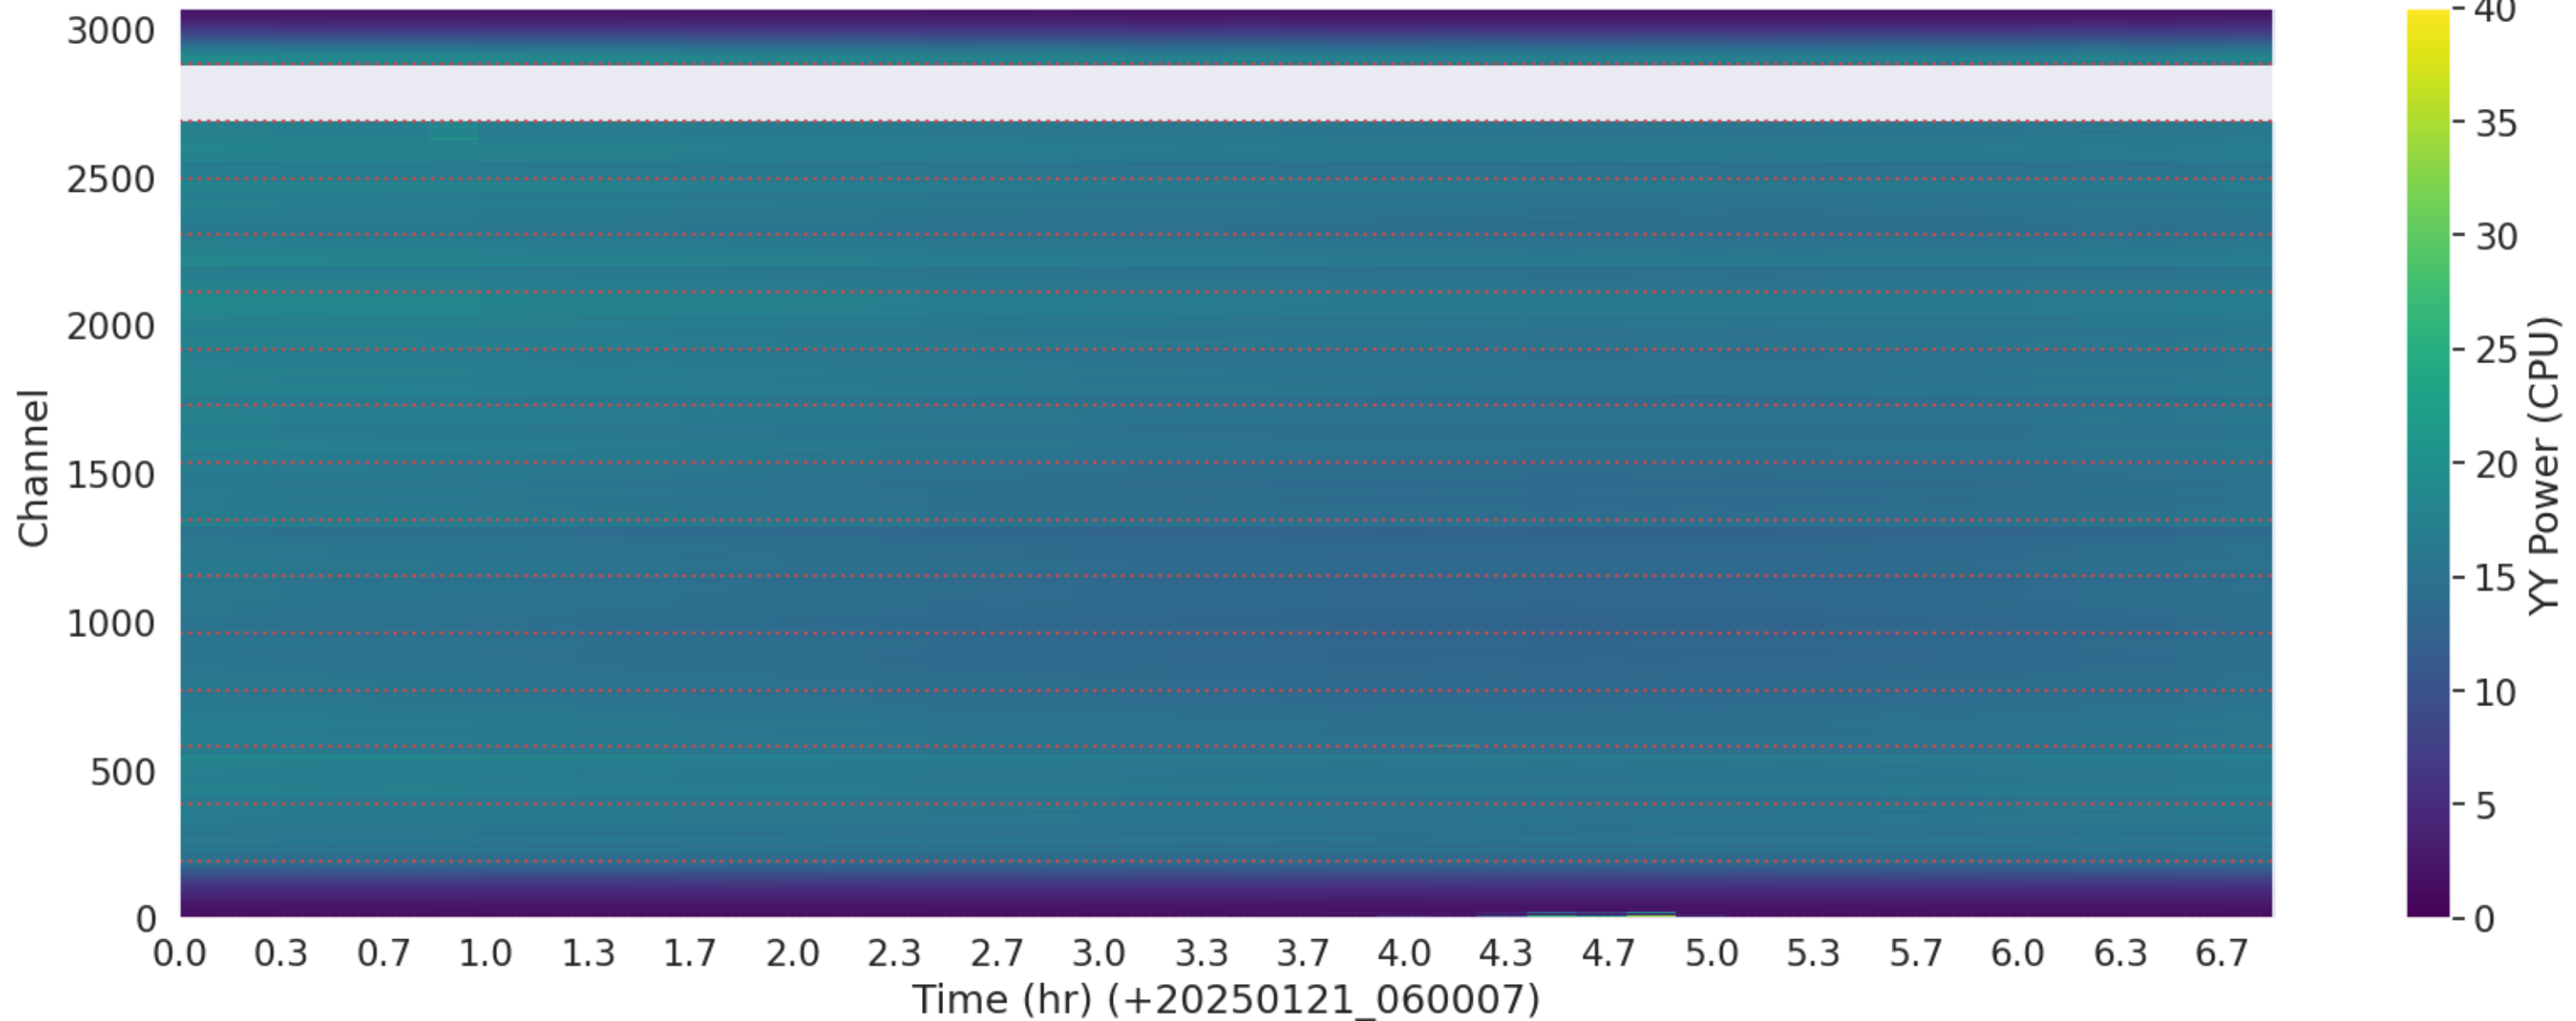

LWA018 - Correlator# 100 - YY - FLAGS: Good