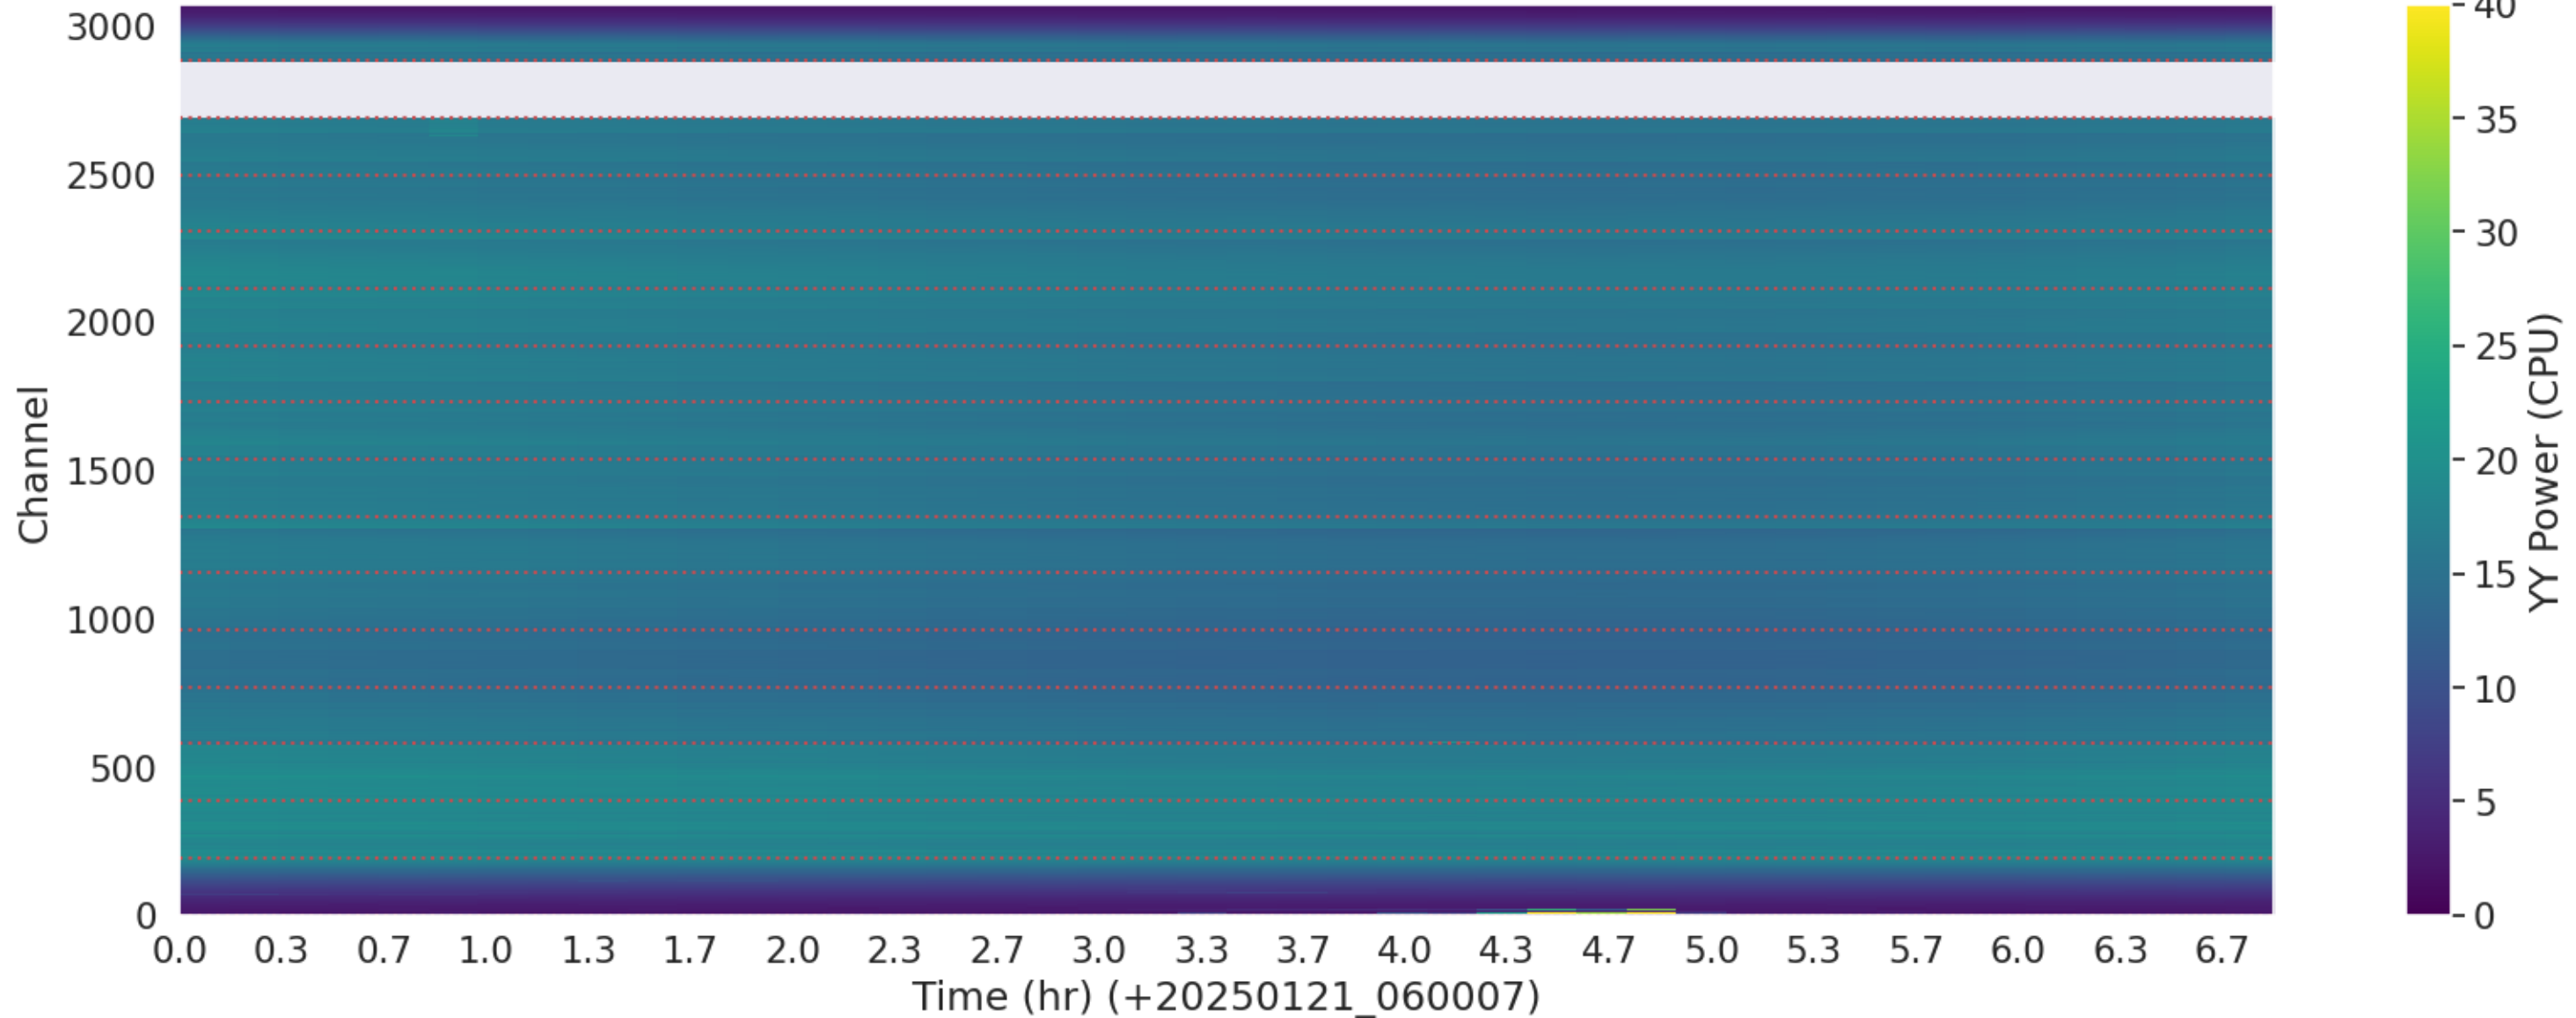

LWA112 - Correlator# 200 - YY - FLAGS: Good