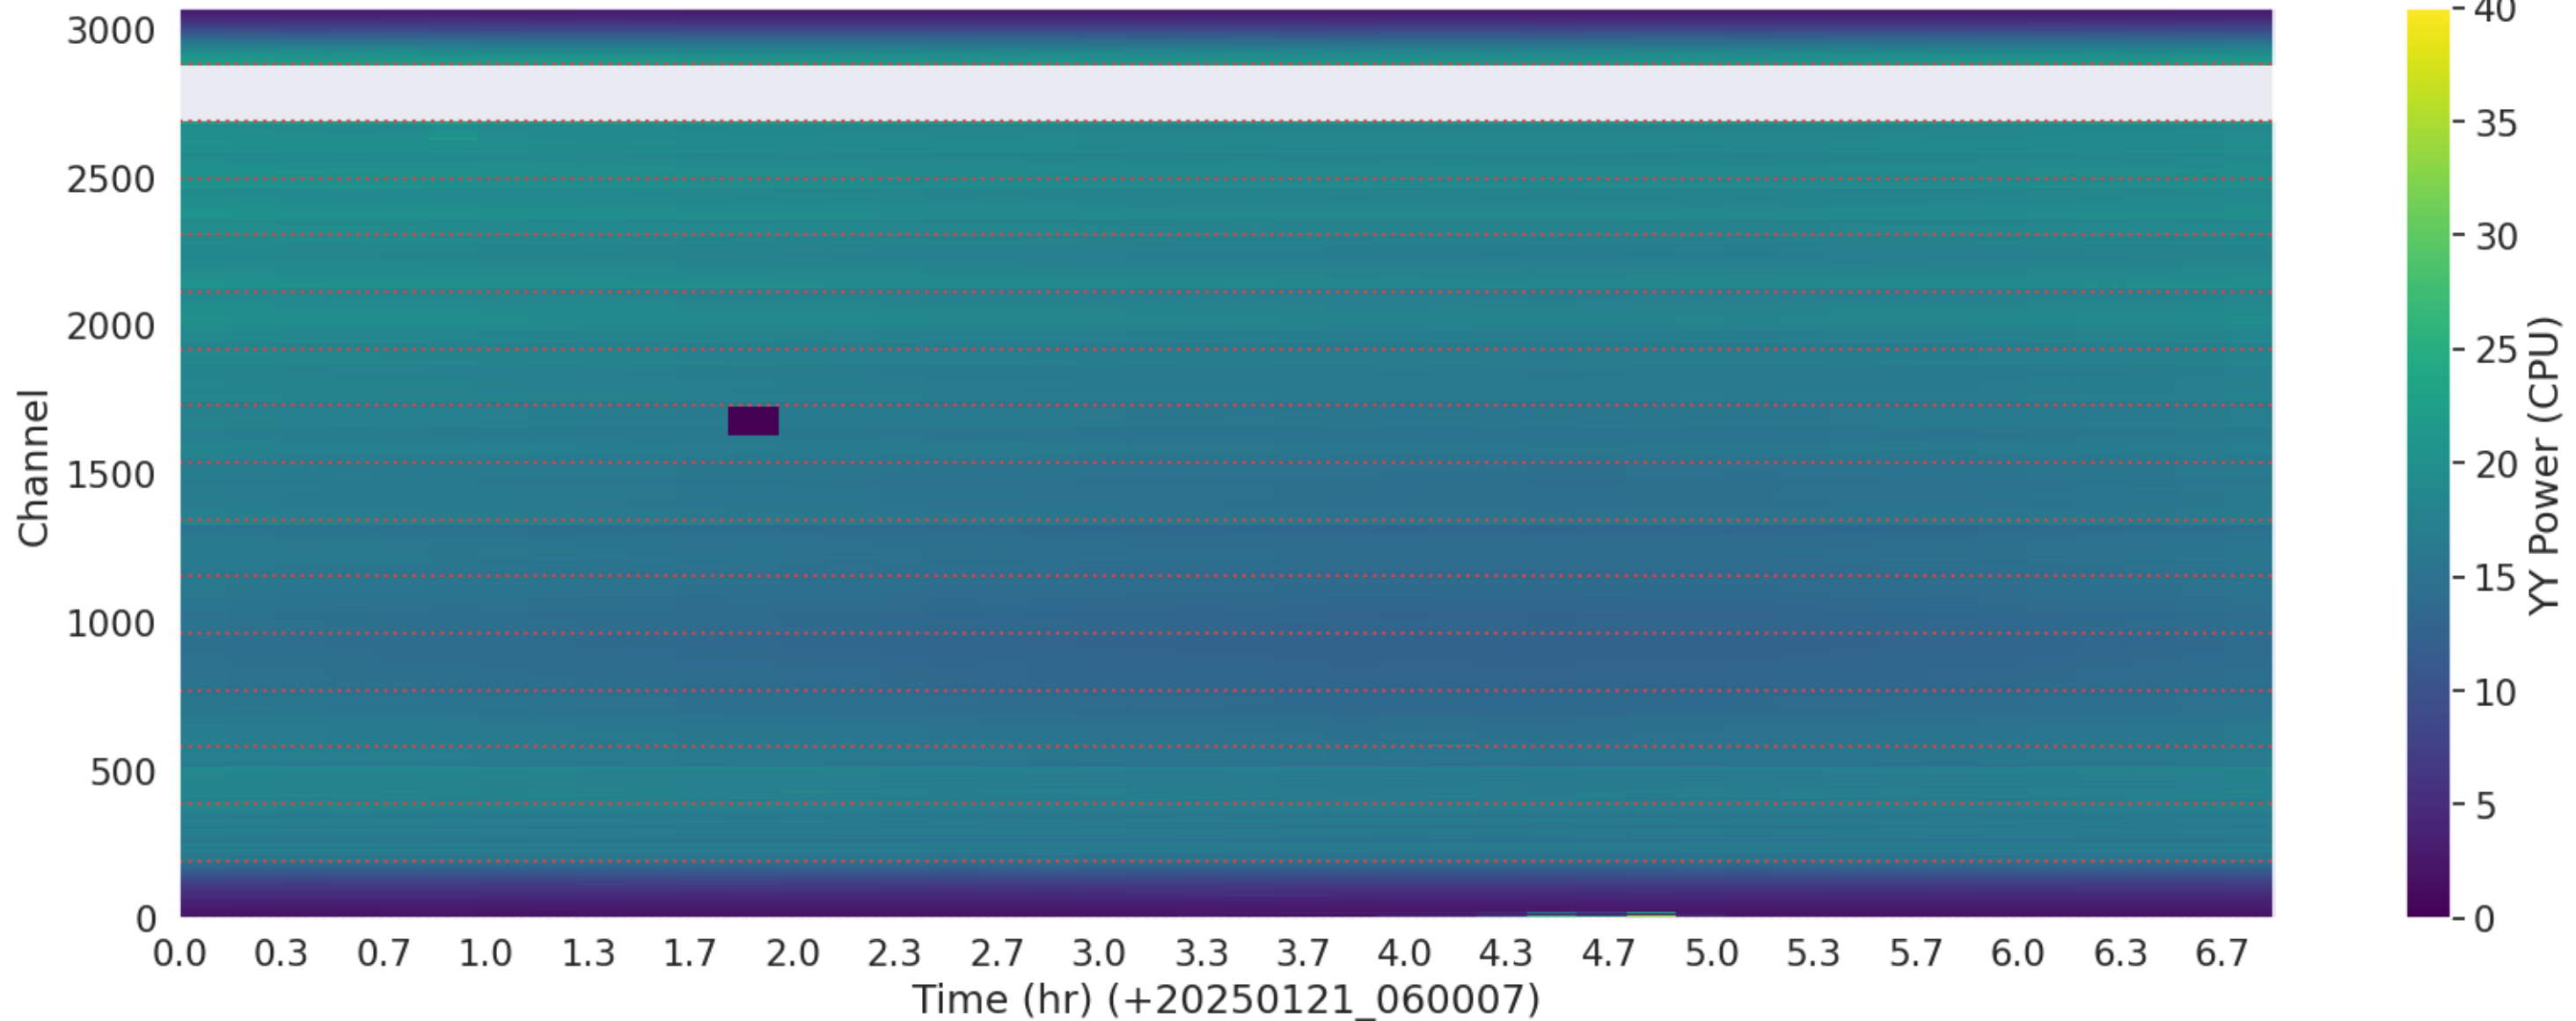

LWA131 - Correlator# 182 - YY - FLAGS: Good