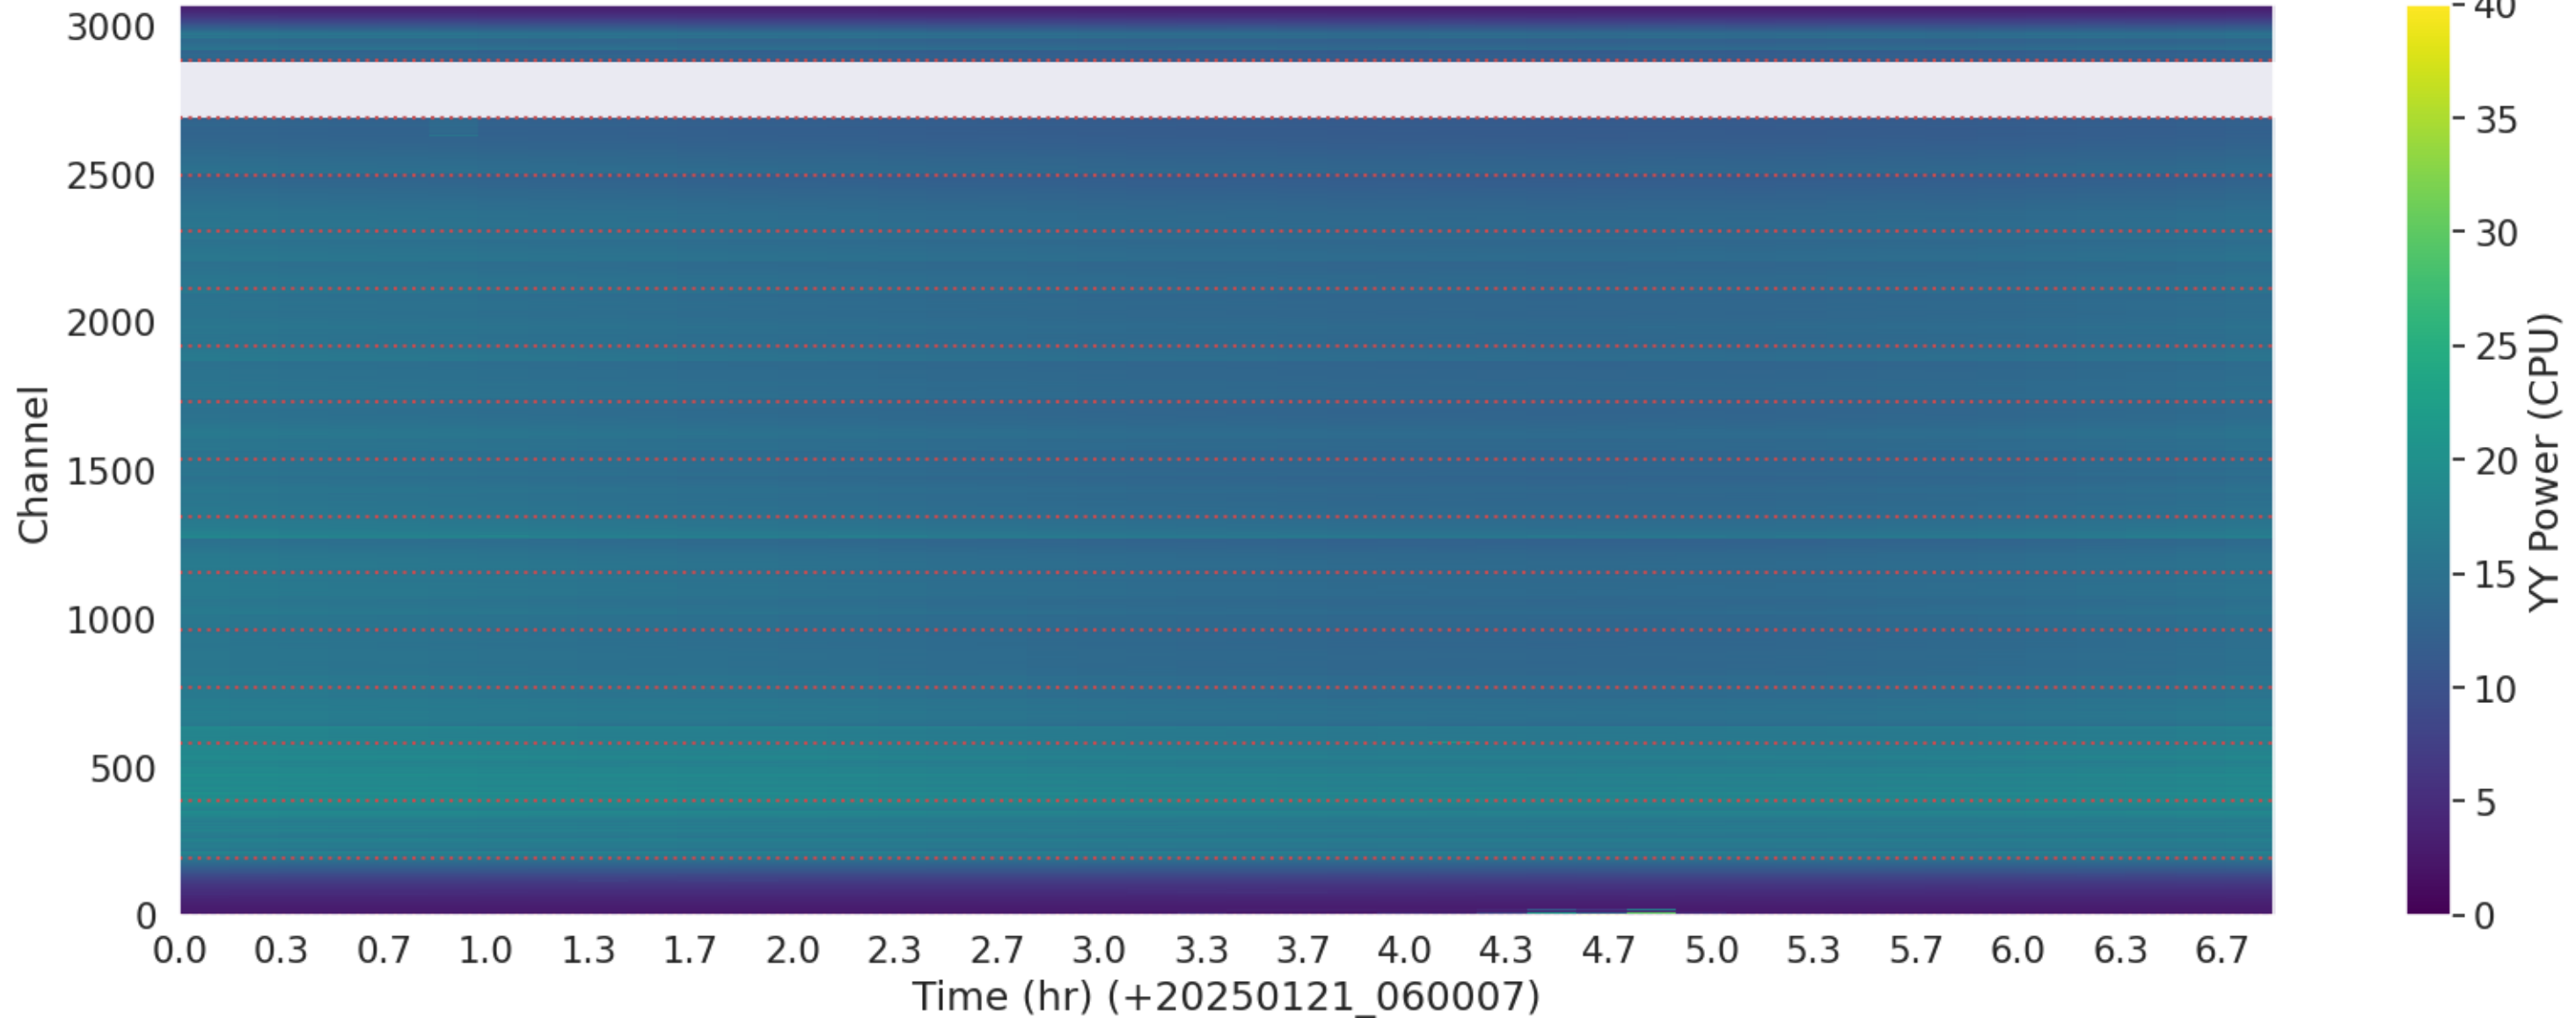

LWA158 - Correlator# 237 - YY - FLAGS: Good