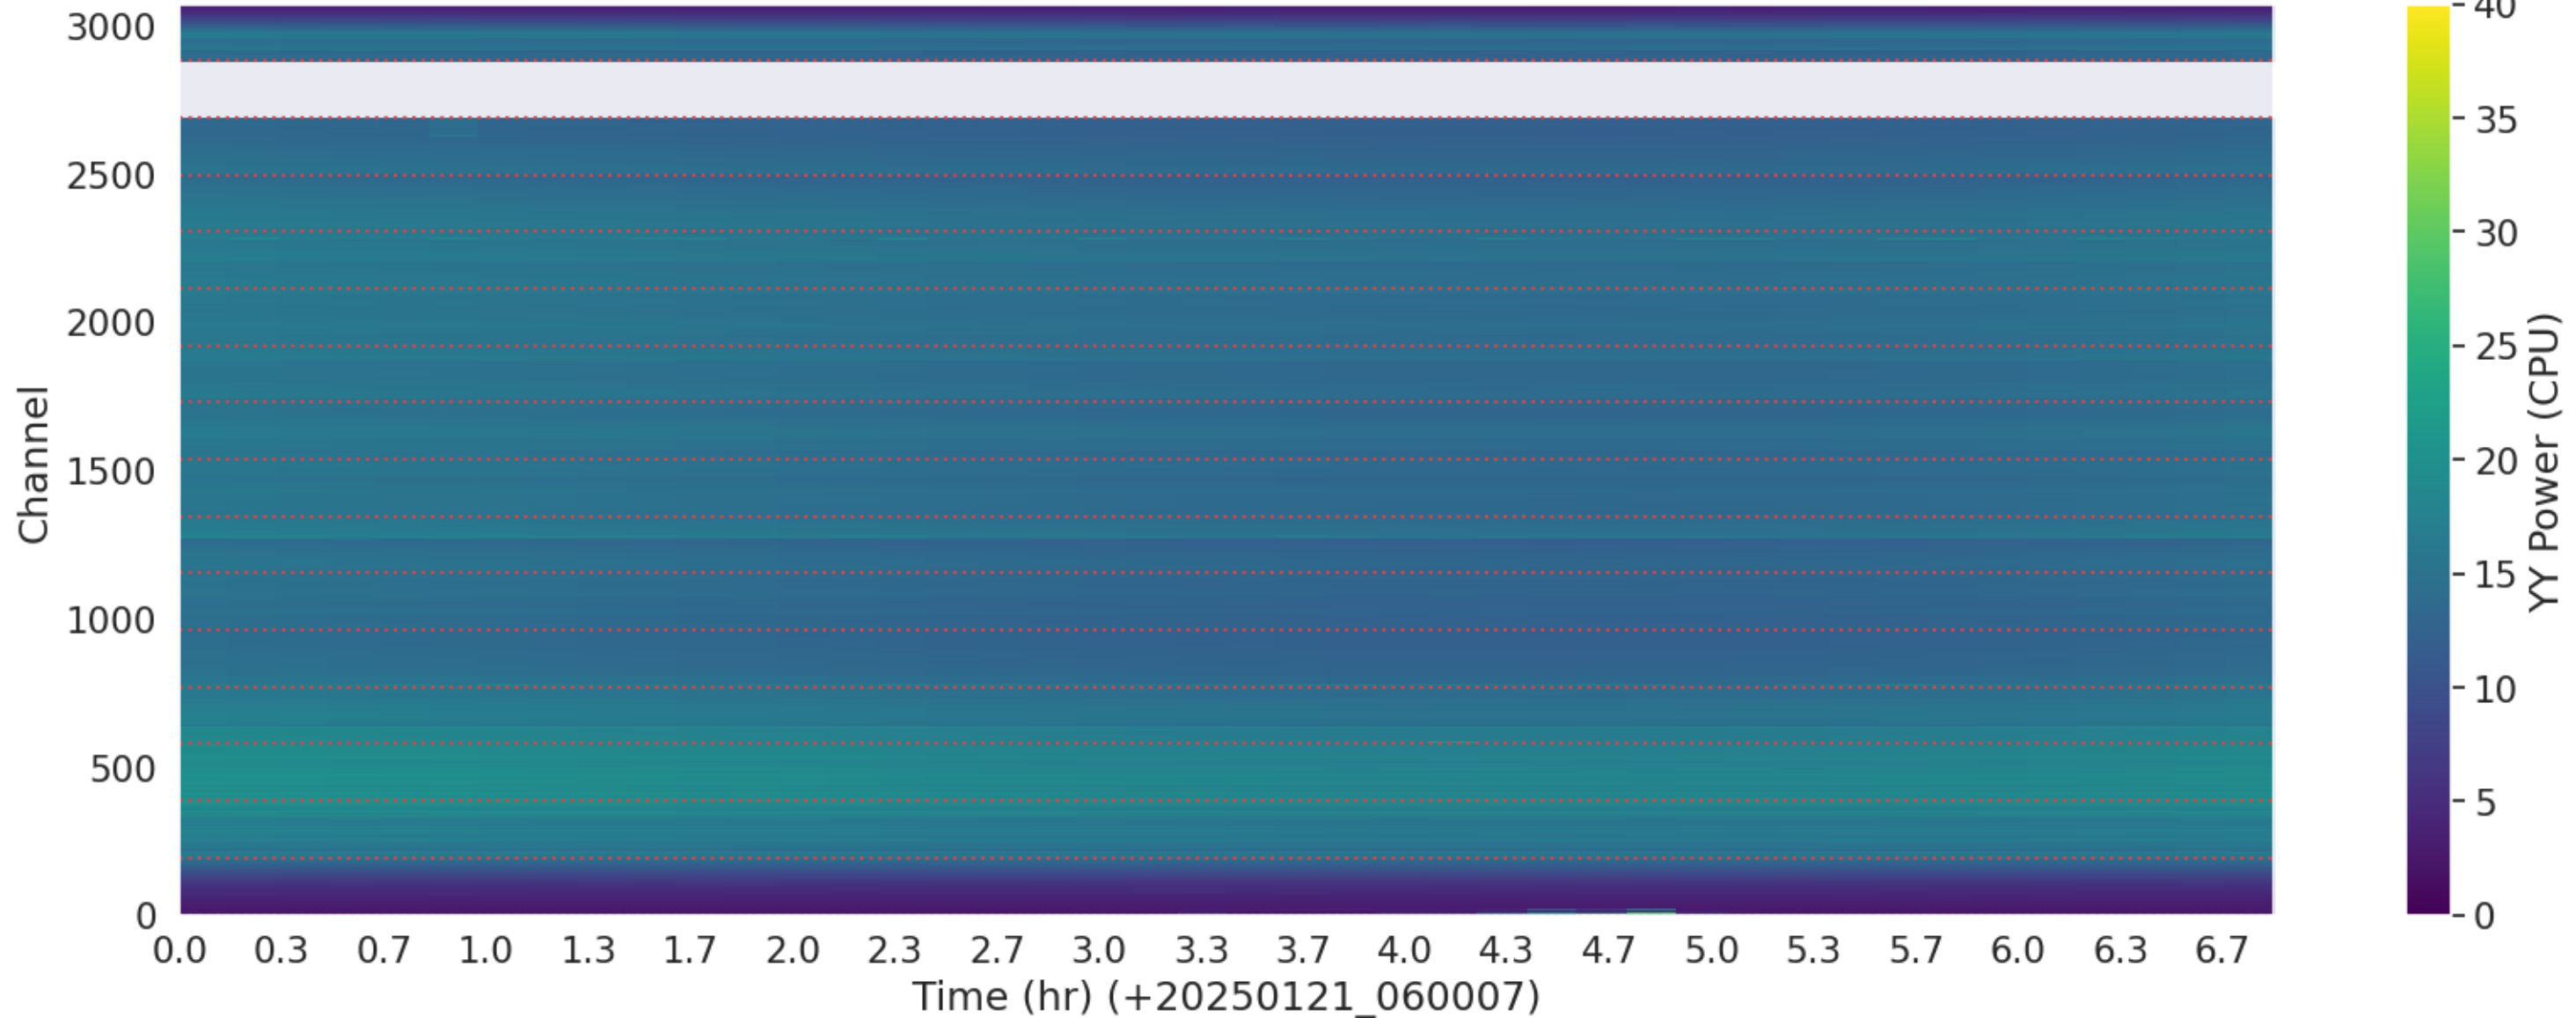

LWA160 - Correlator# 239 - YY - FLAGS: Good