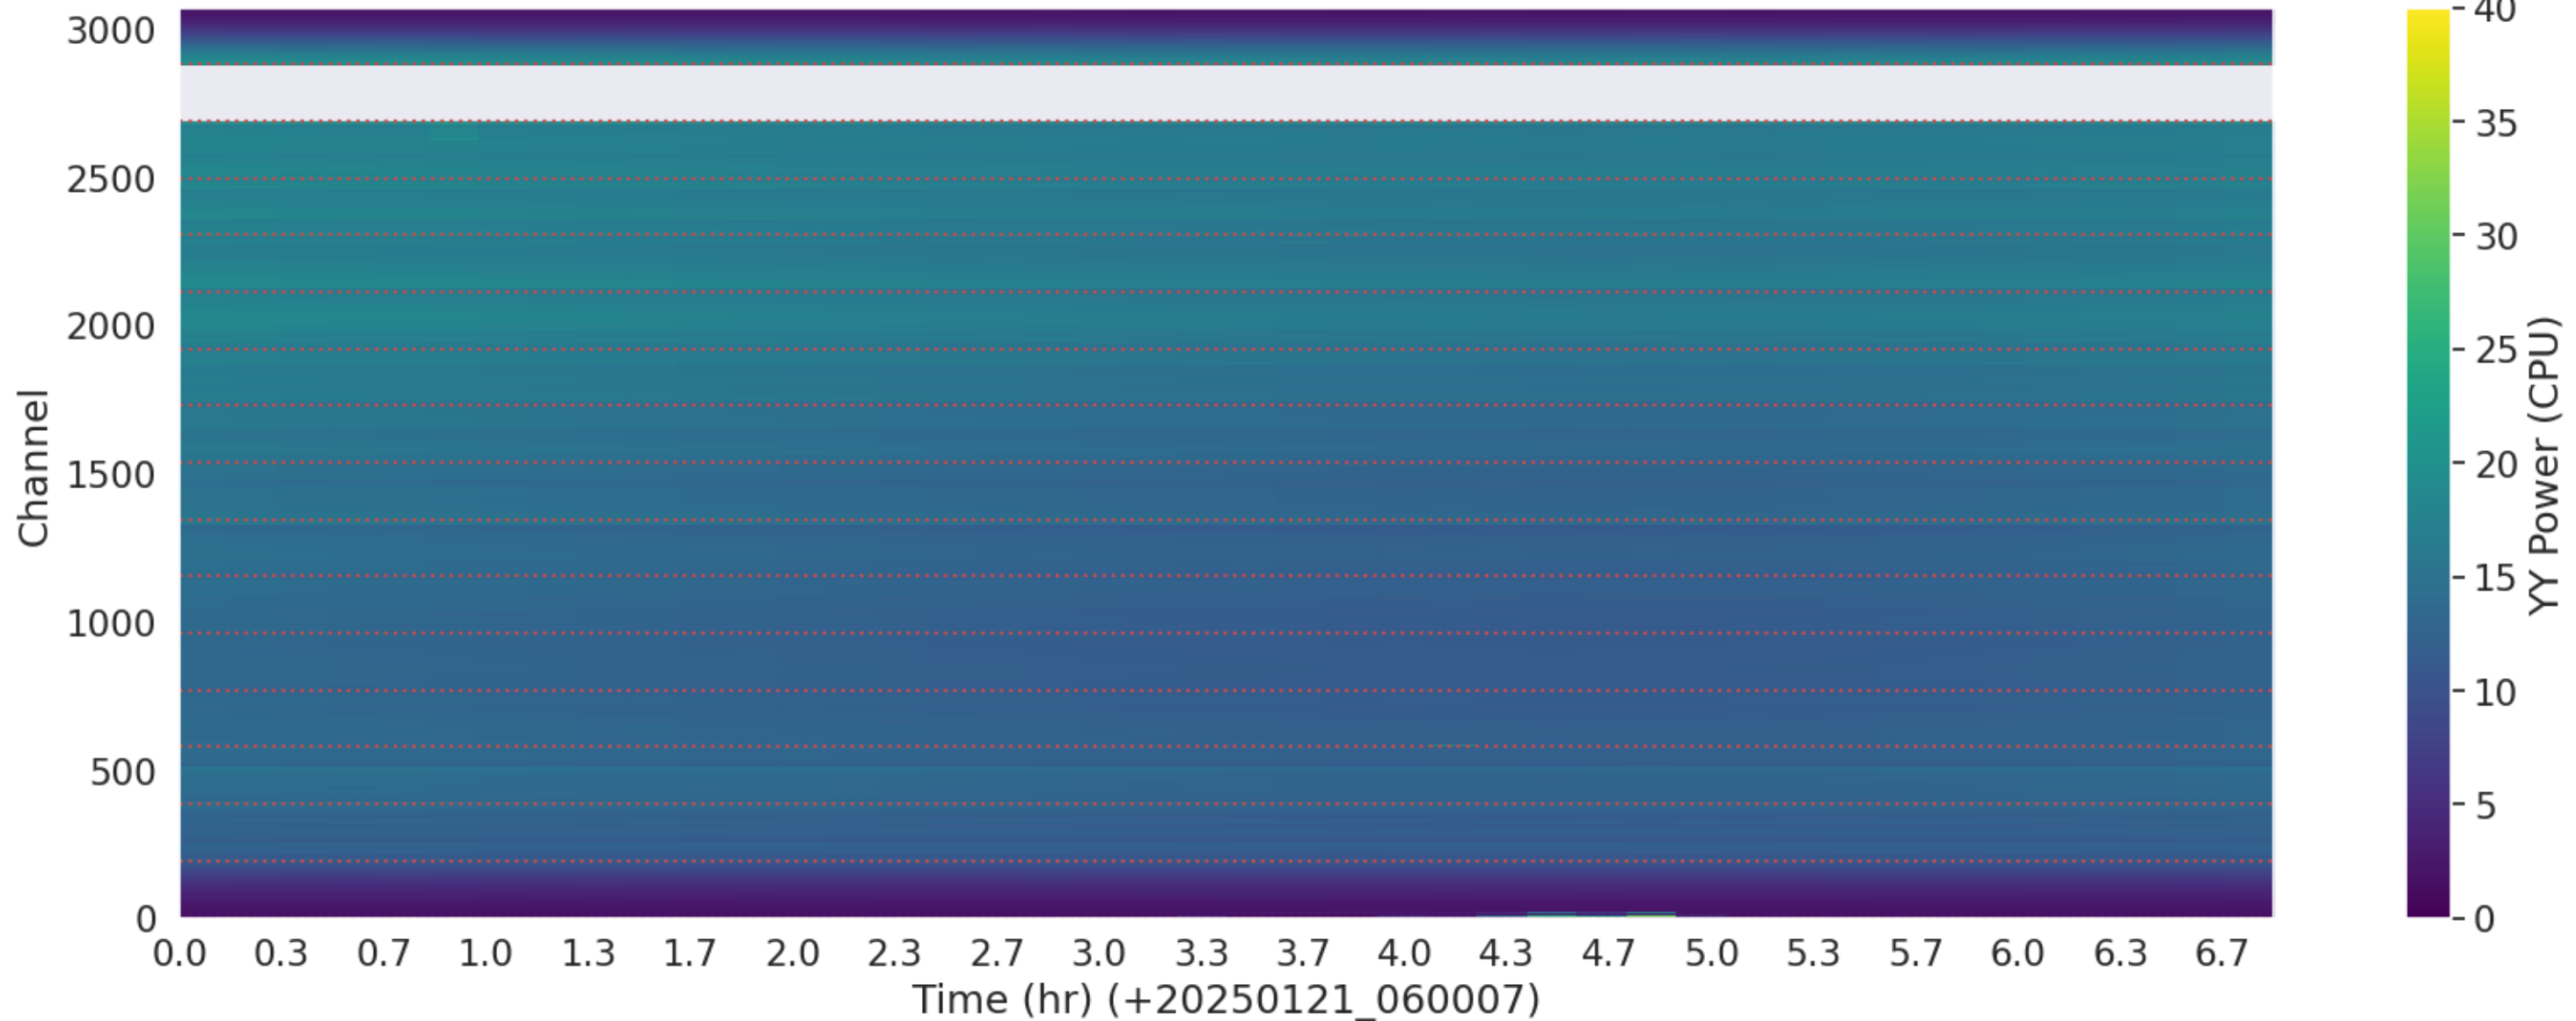

LWA100 - Correlator# 175 - YY - FLAGS: Good