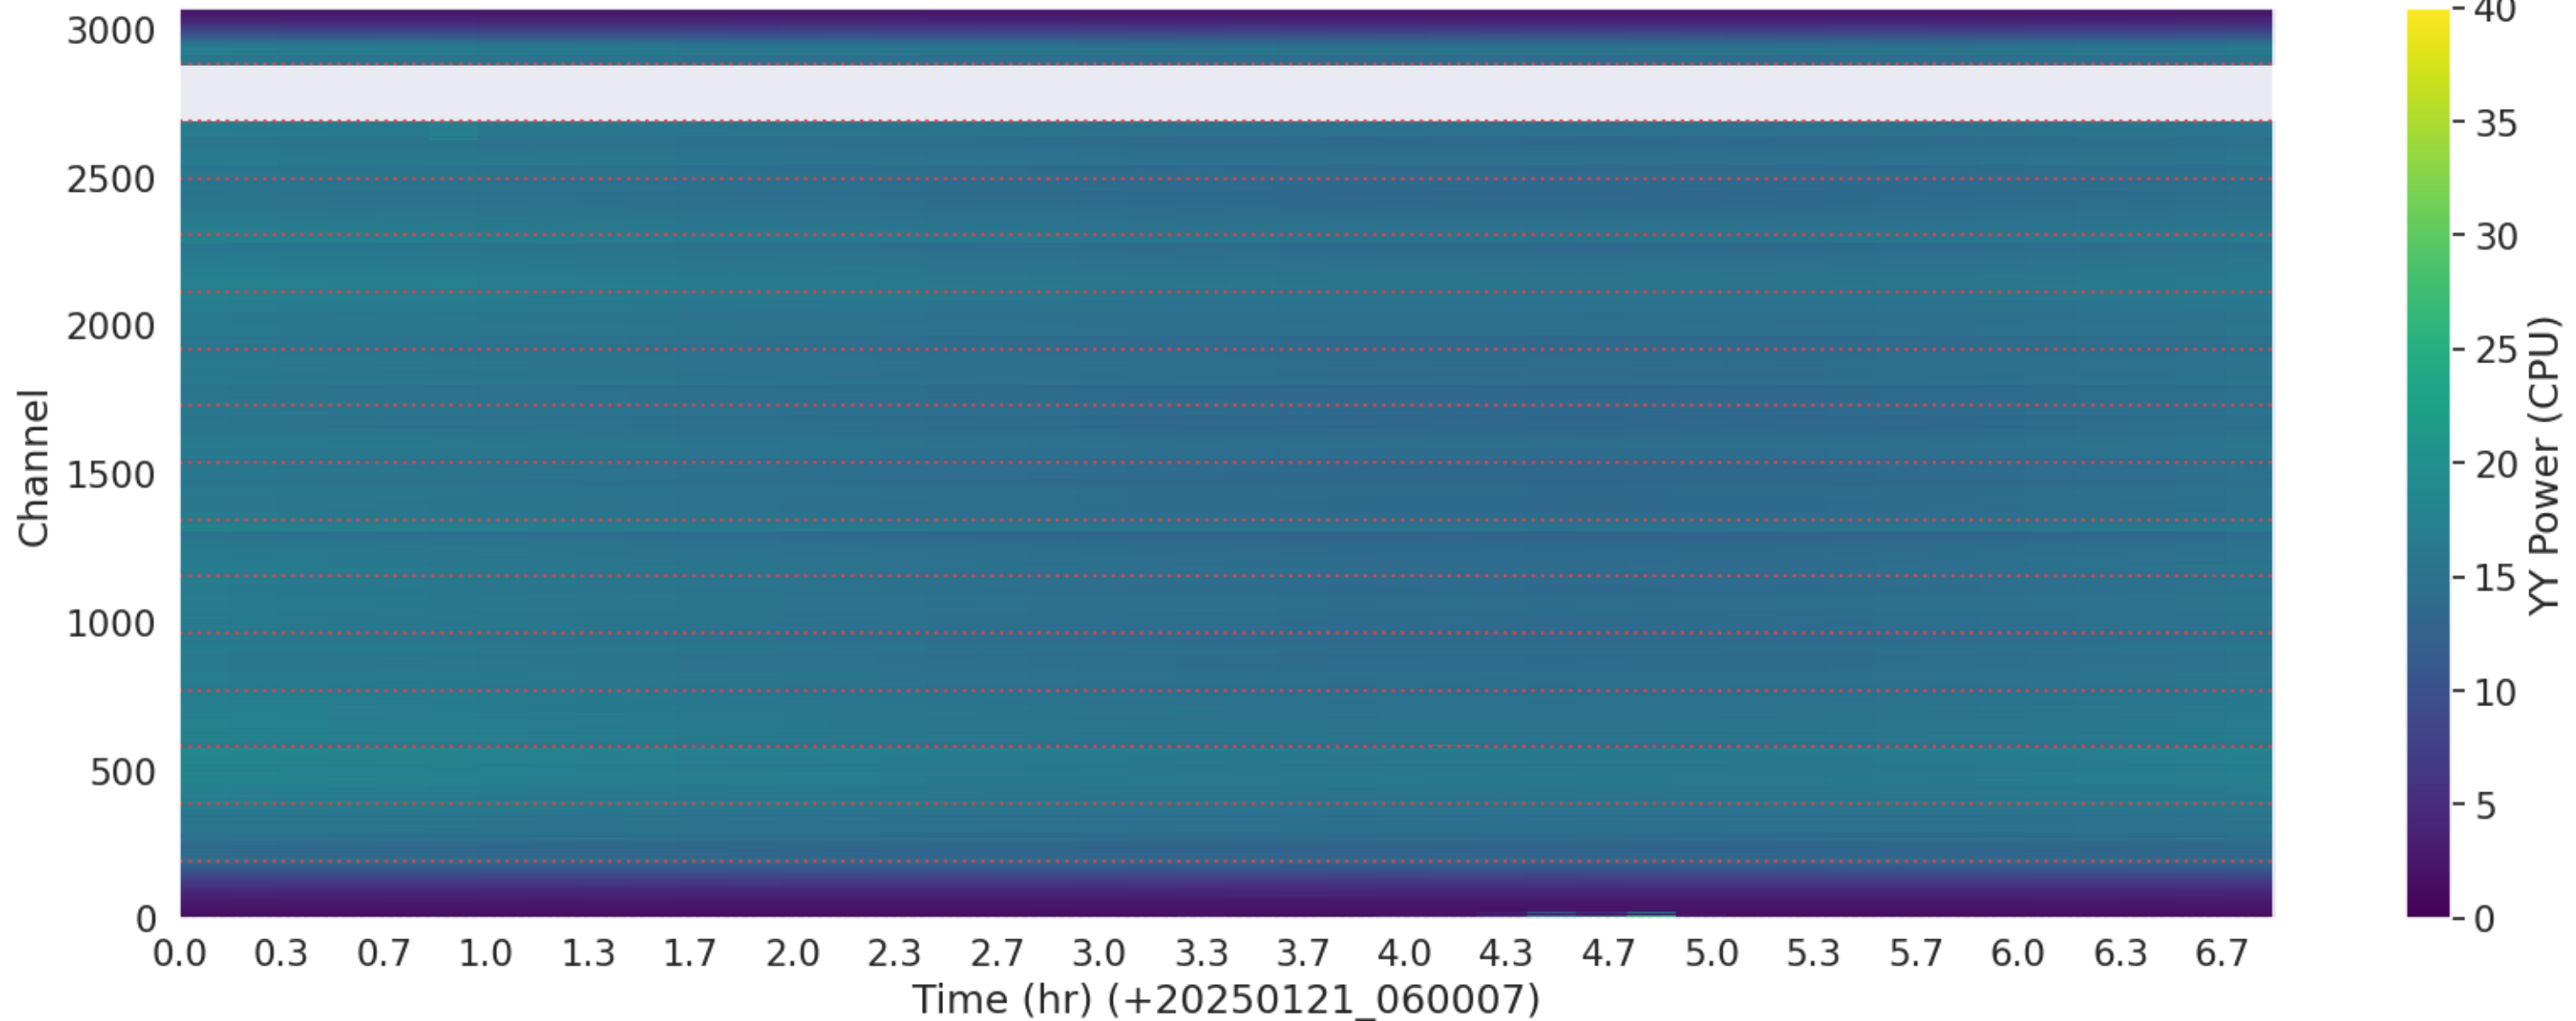

LWA151 - Correlator# 218 - YY - FLAGS: Good