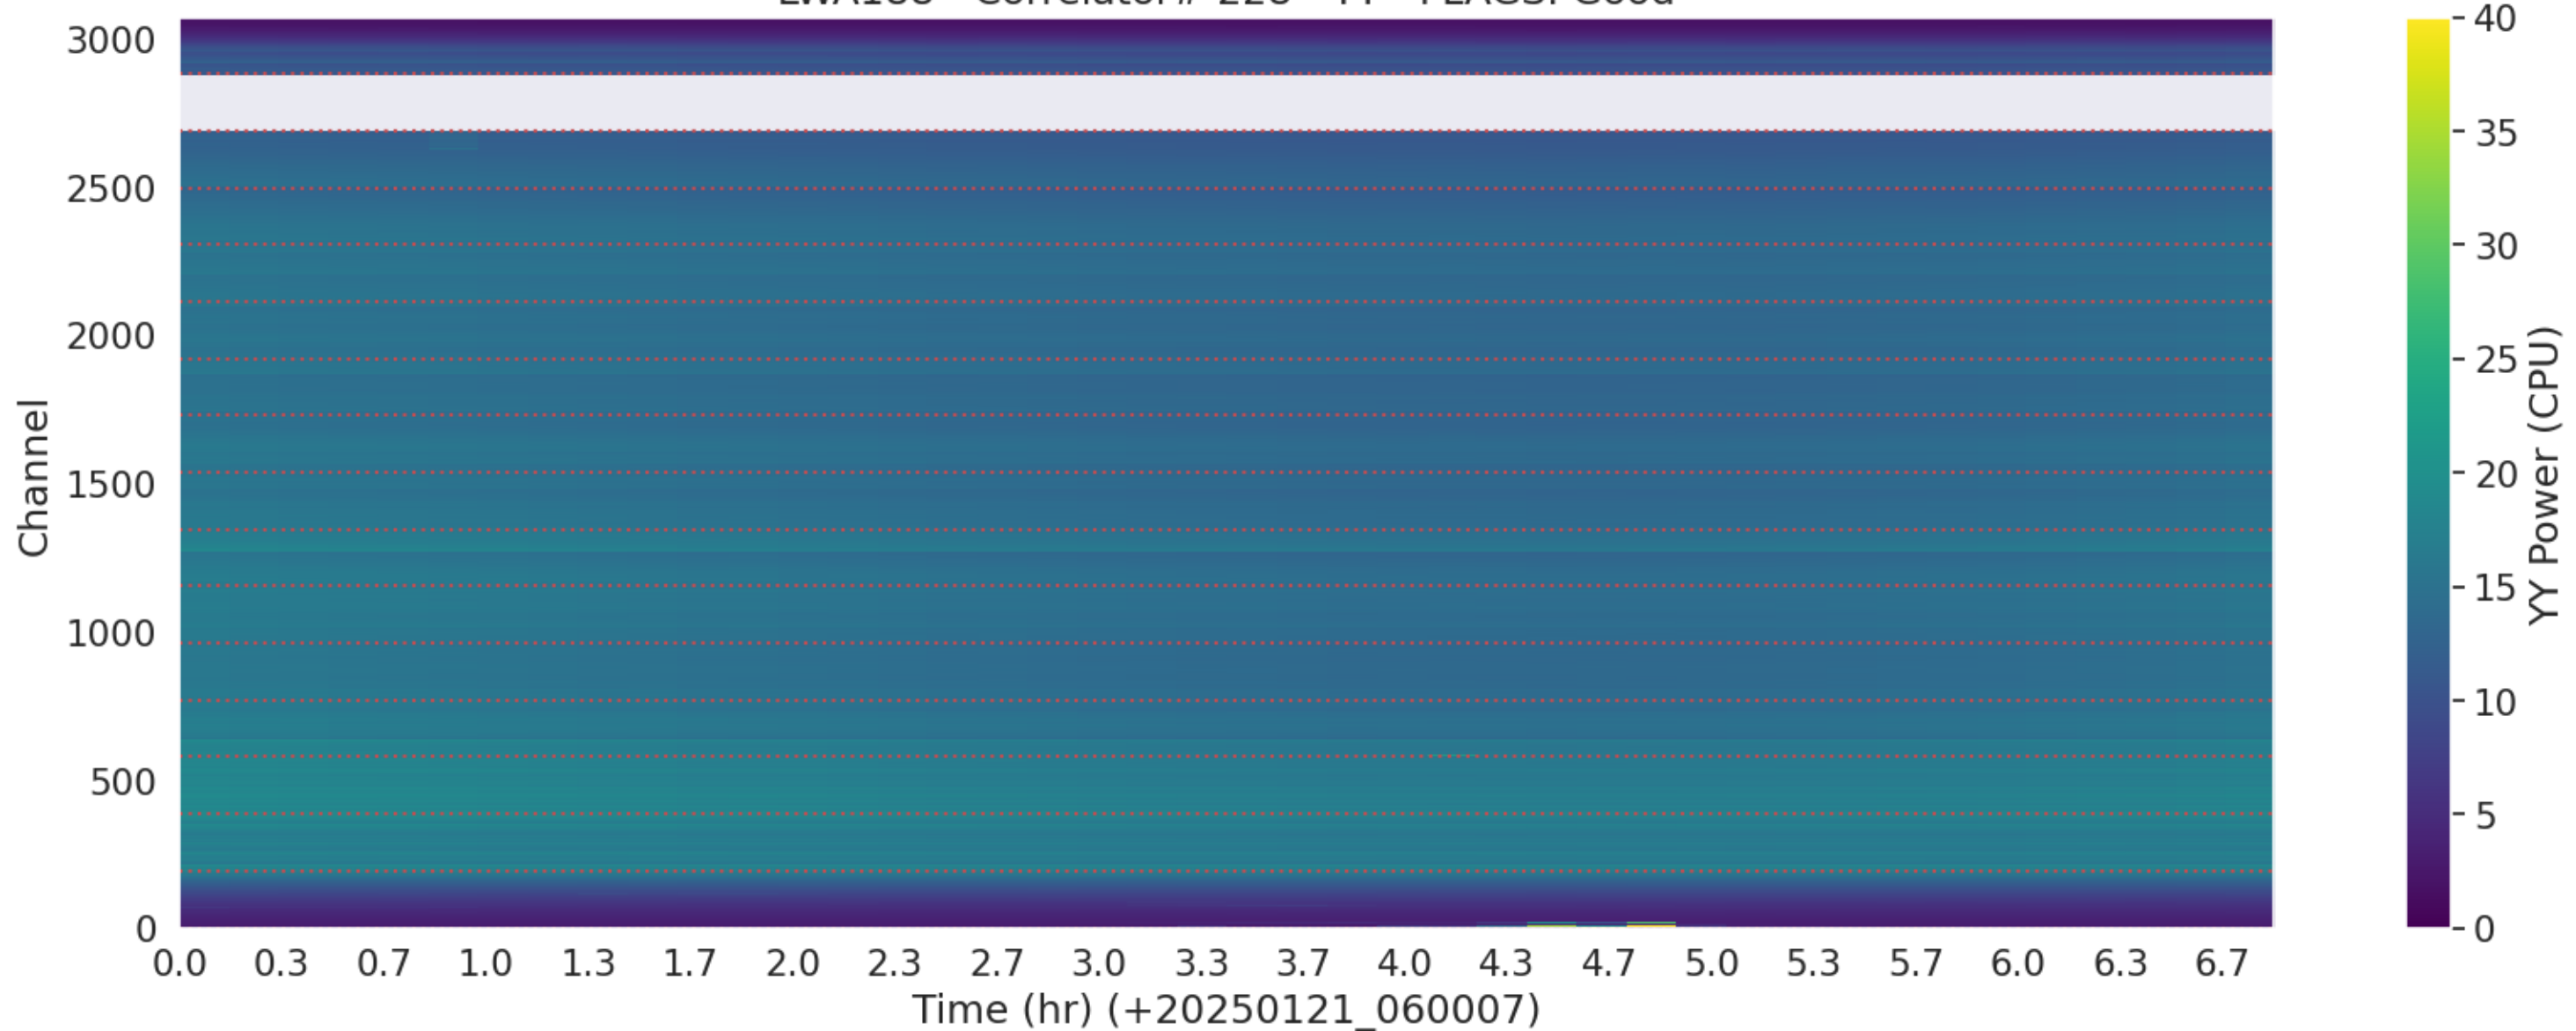

LWA188 - Correlator# 228 - YY - FLAGS: Good