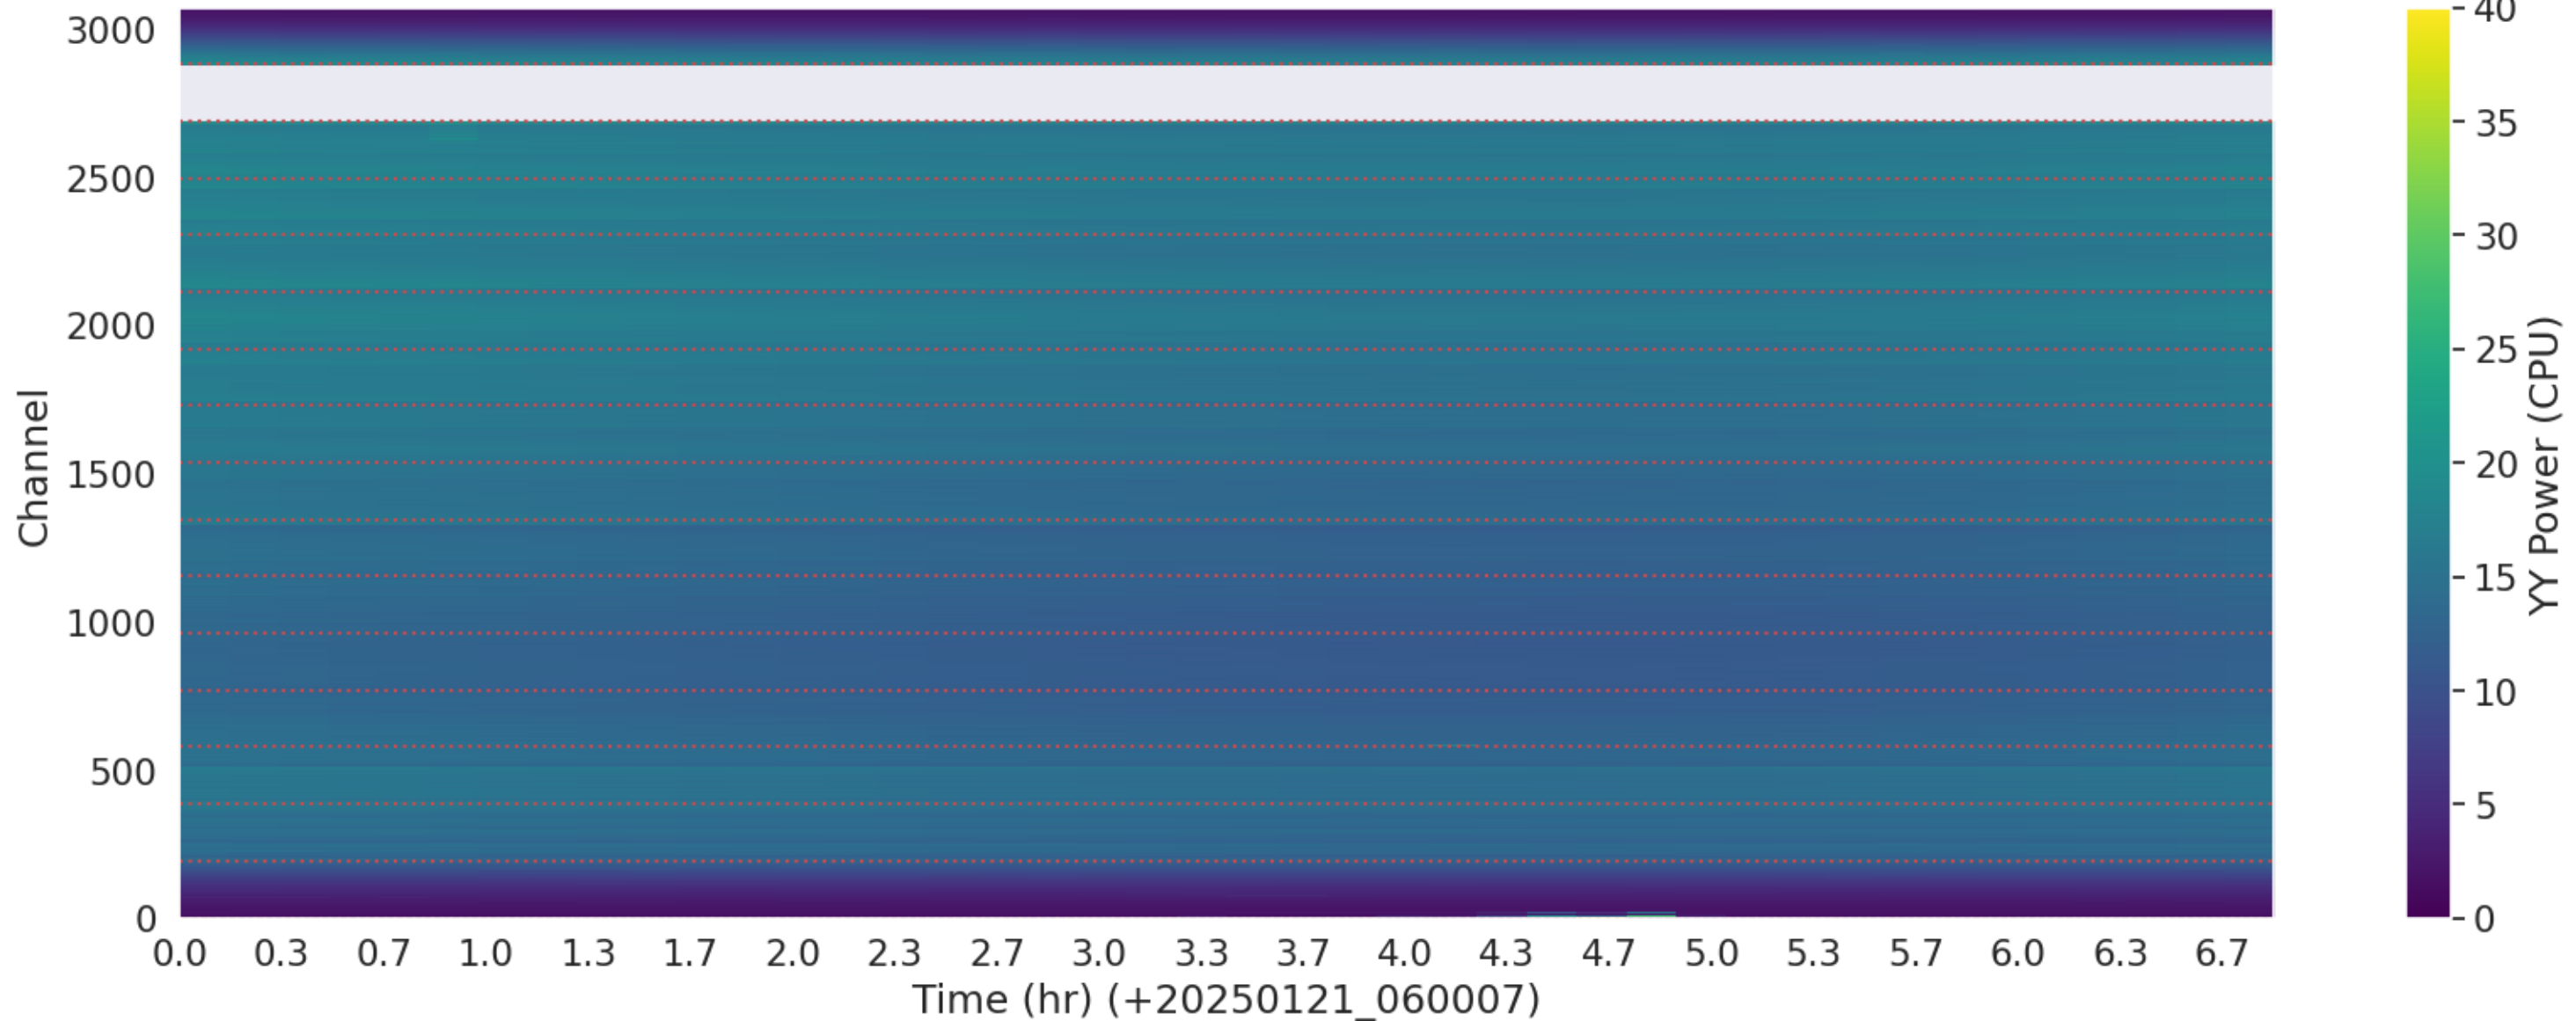

LWA137 - Correlator# 258 - YY - FLAGS: Good