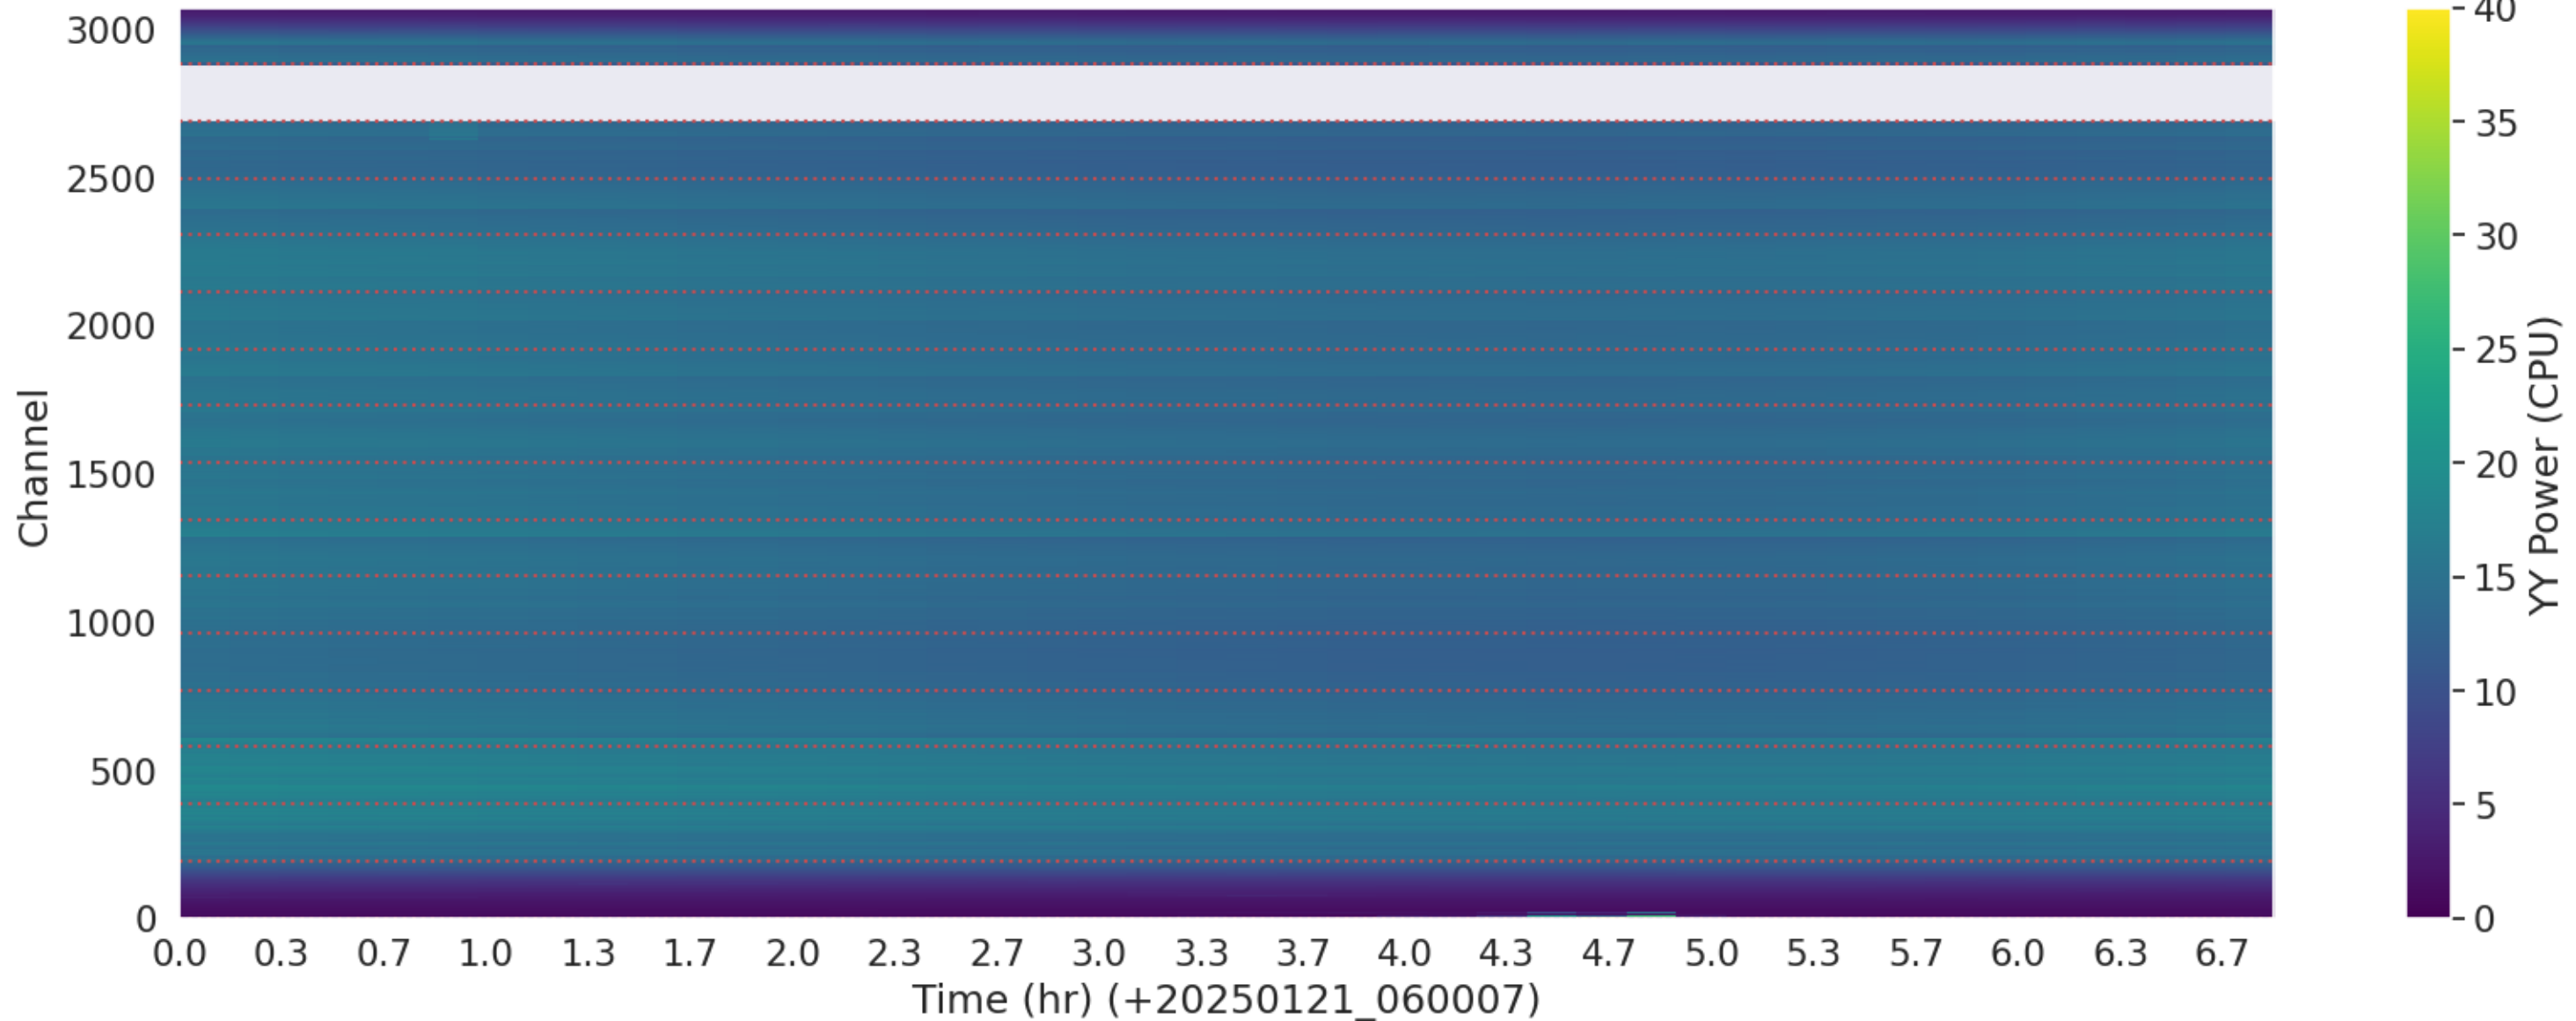

LWA155 - Correlator# 232 - YY - FLAGS: Good