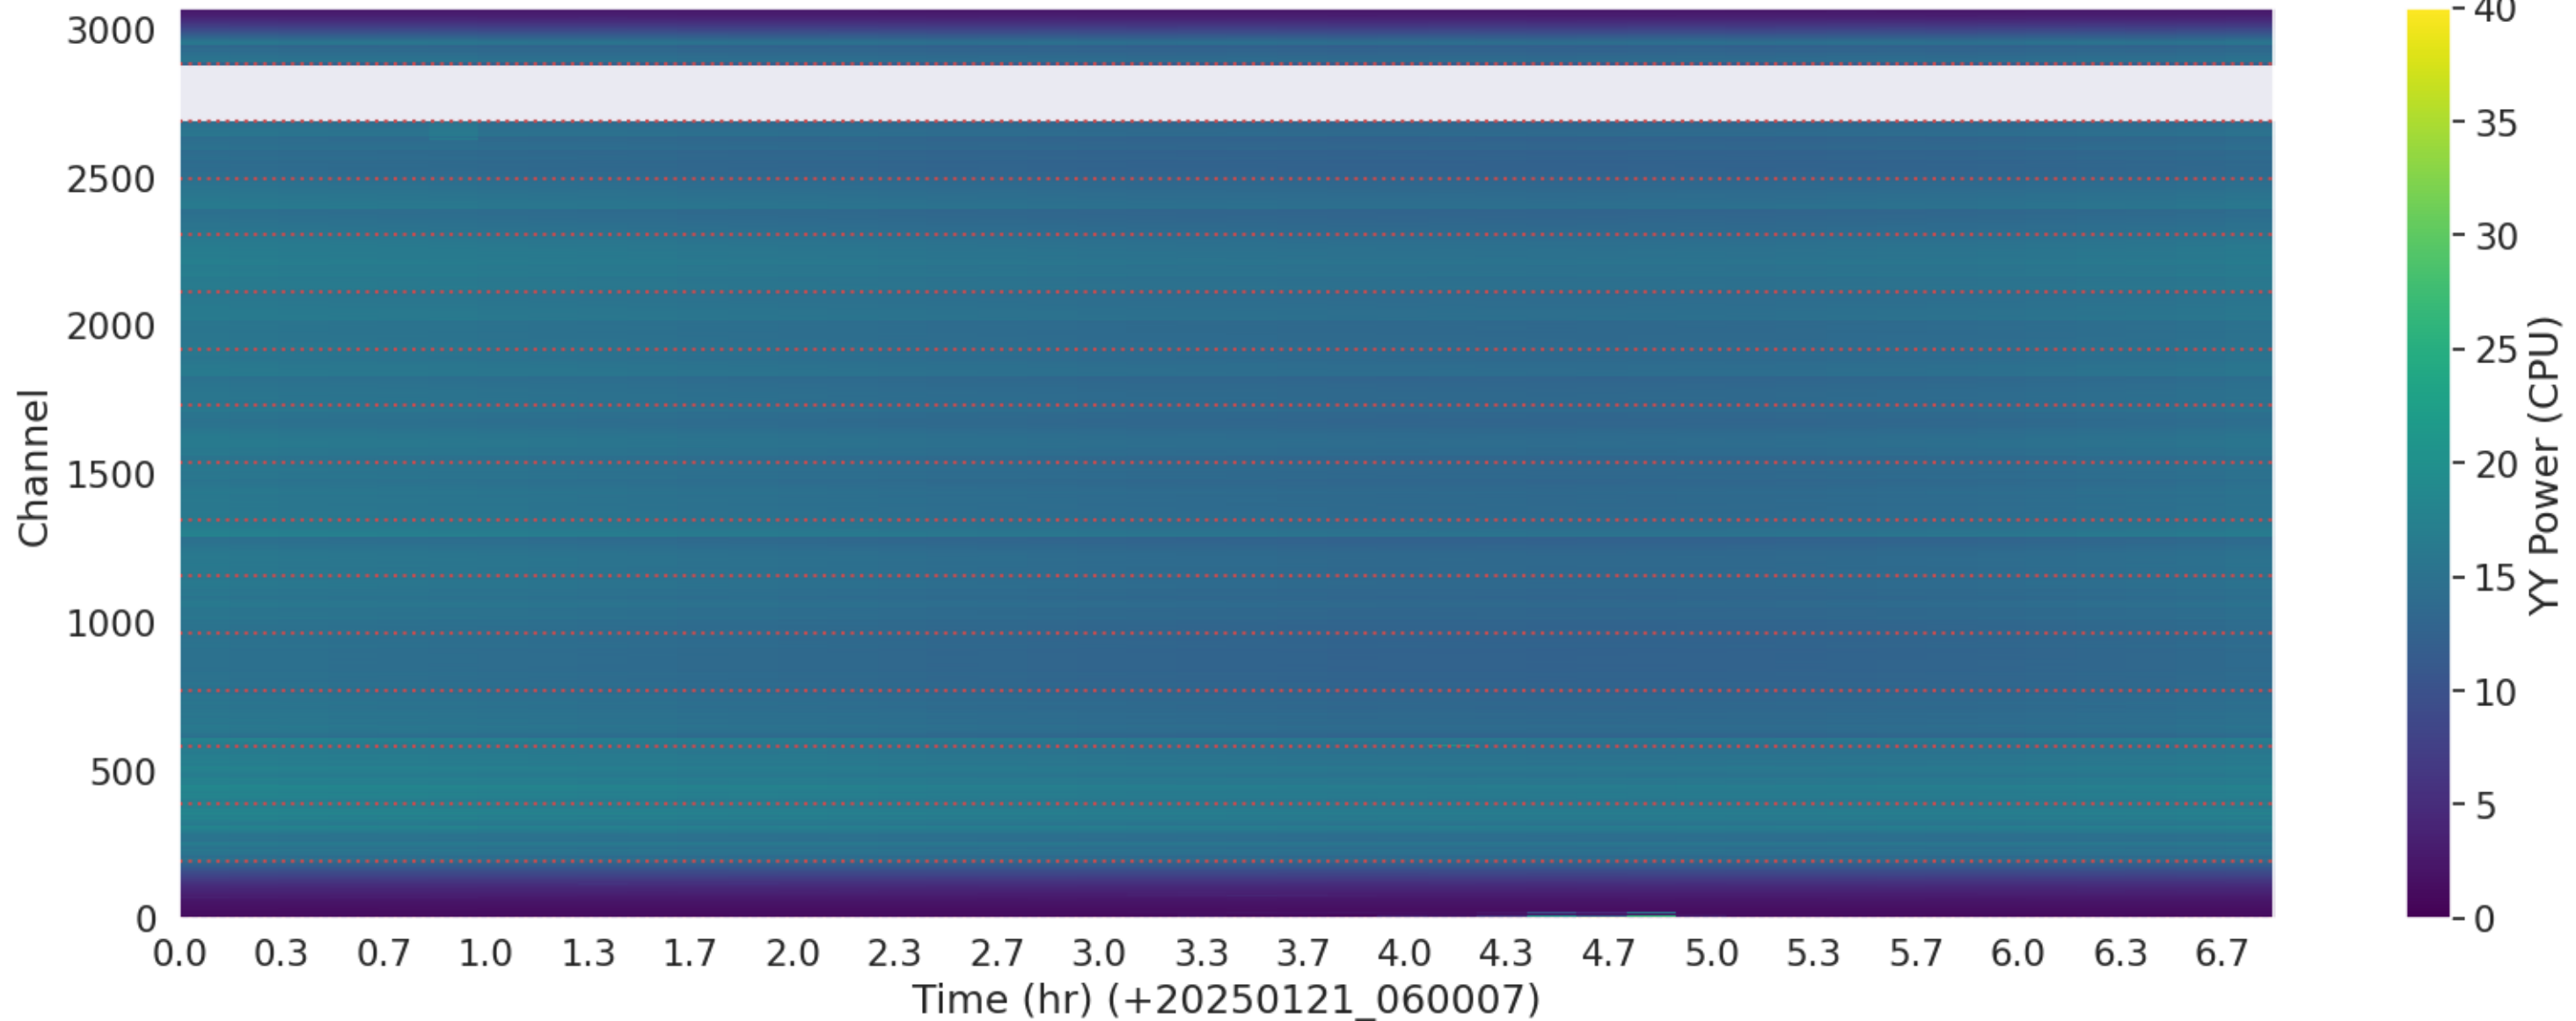

LWA156 - Correlator# 235 - YY - FLAGS: Good