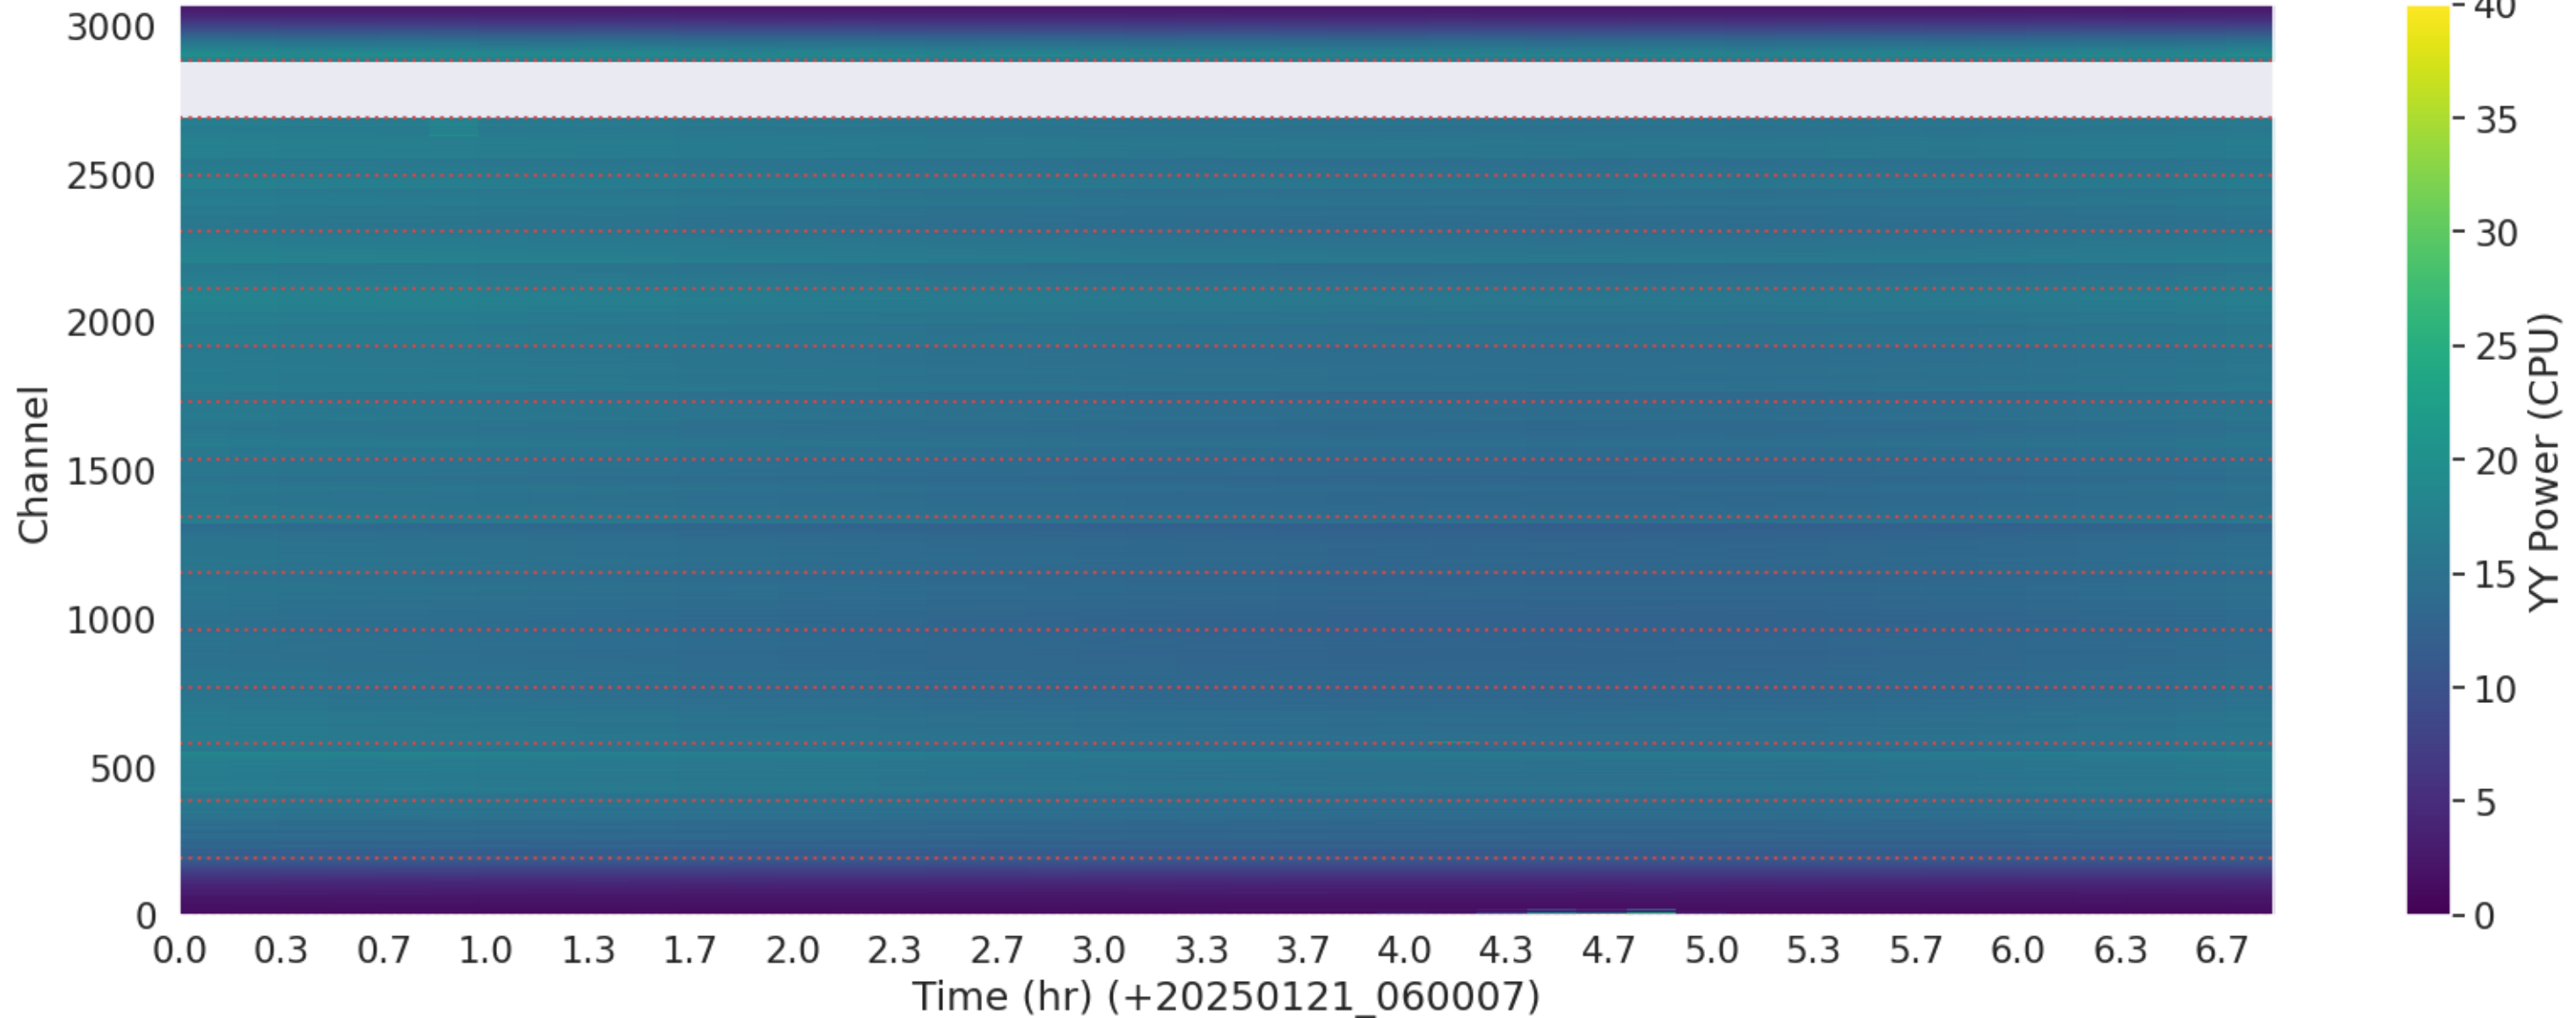

LWA018 - Correlator# 100 - YY - FLAGS: Good

LWA017 - Correlator# 101 - XX - FLAGS: Good

LWA017 - Correlator# 101 - YY - FLAGS: Good

LWA019 - Correlator# 103 - XX - FLAGS: Good

LWA019 - Correlator# 103 - YY - FLAGS: Good