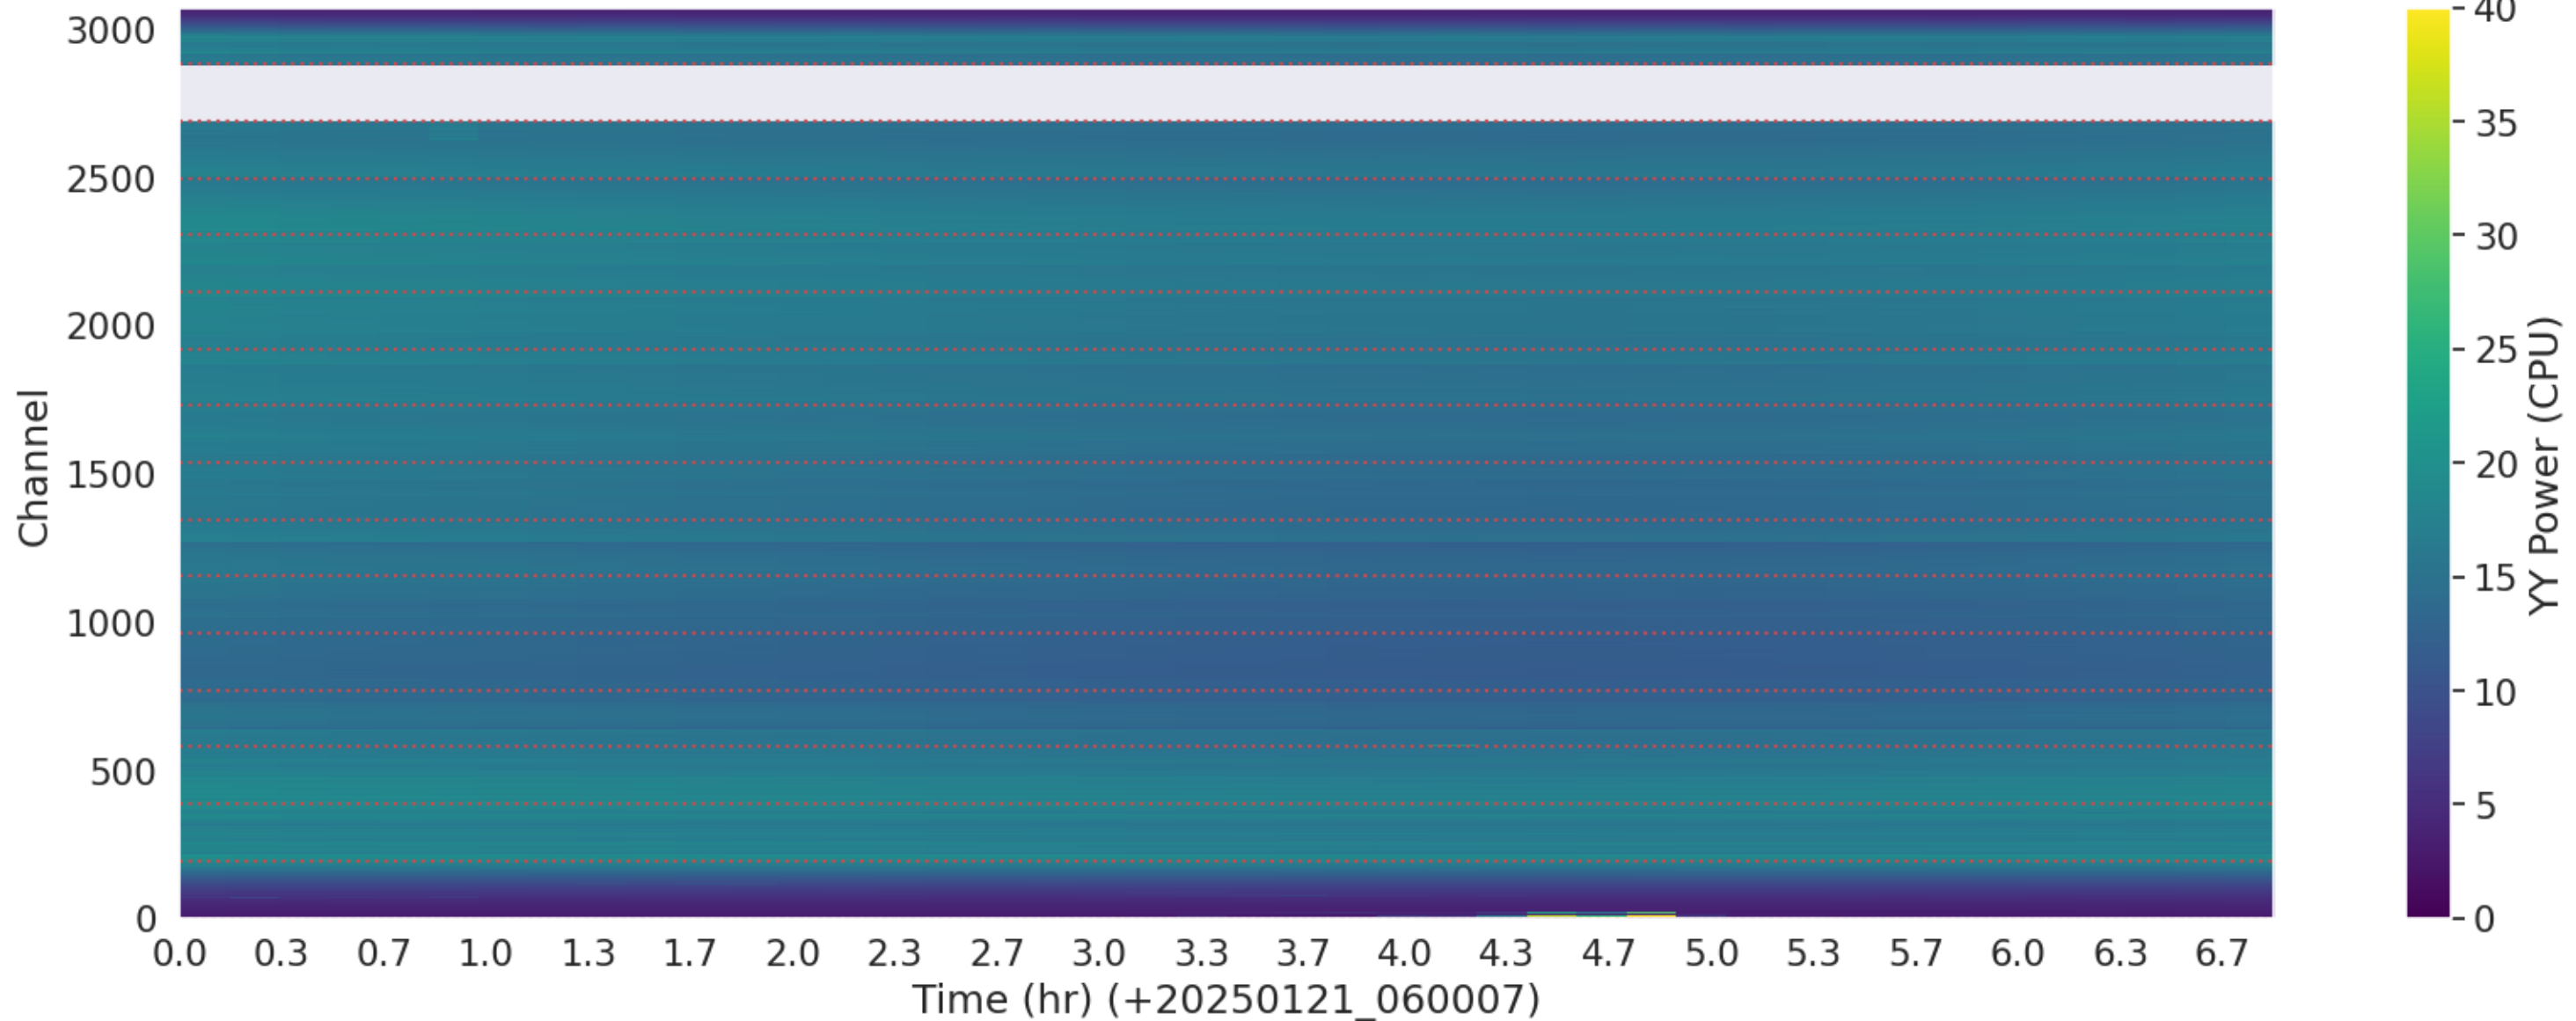

LWA324 - Correlator# 122 - YY - FLAGS: Good