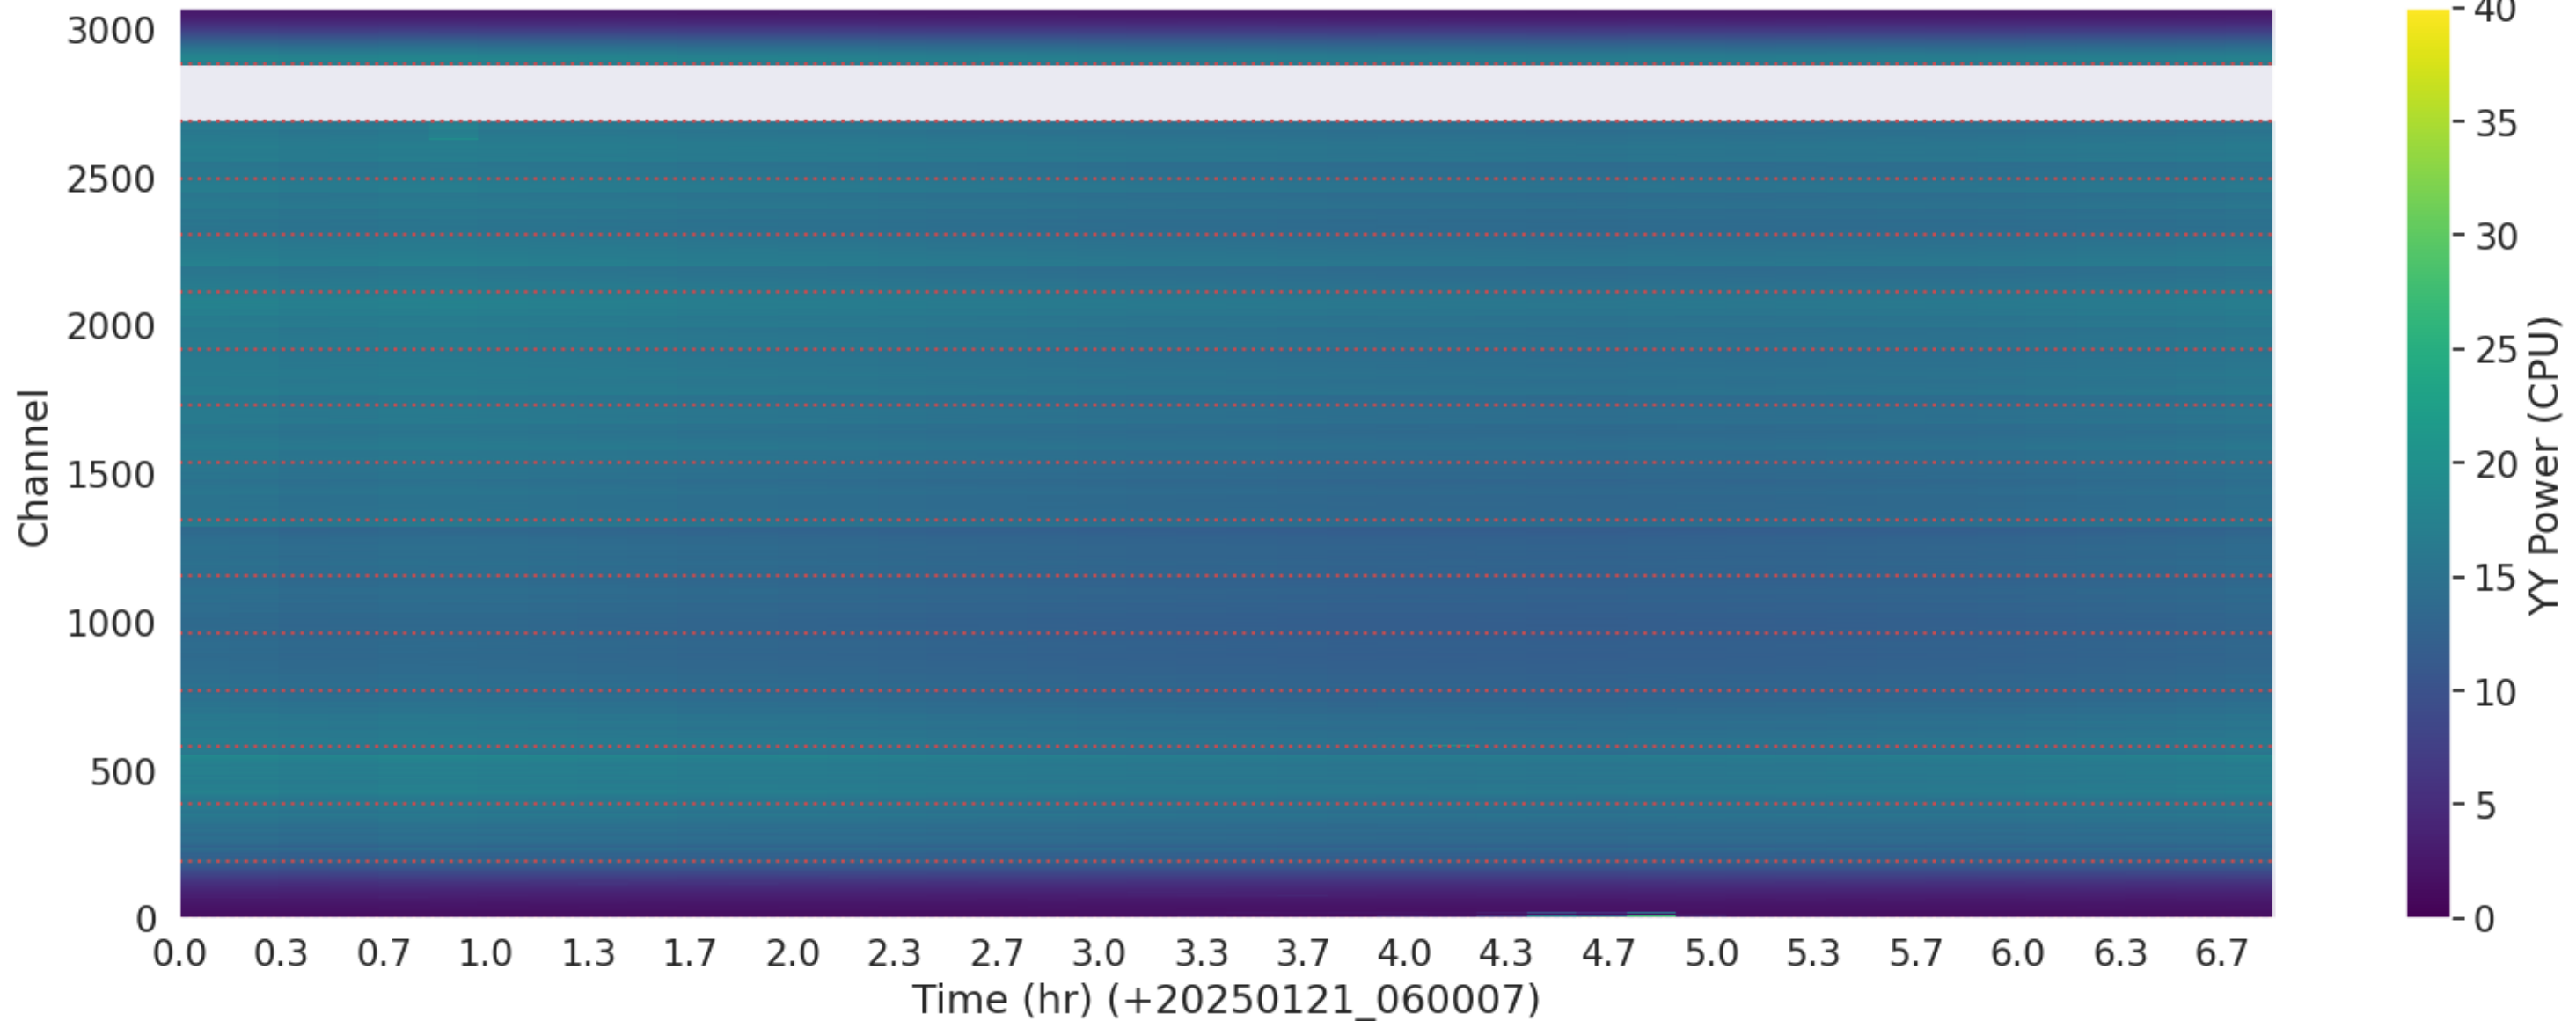

LWA017 - Correlator# 101 - YY - FLAGS: Good