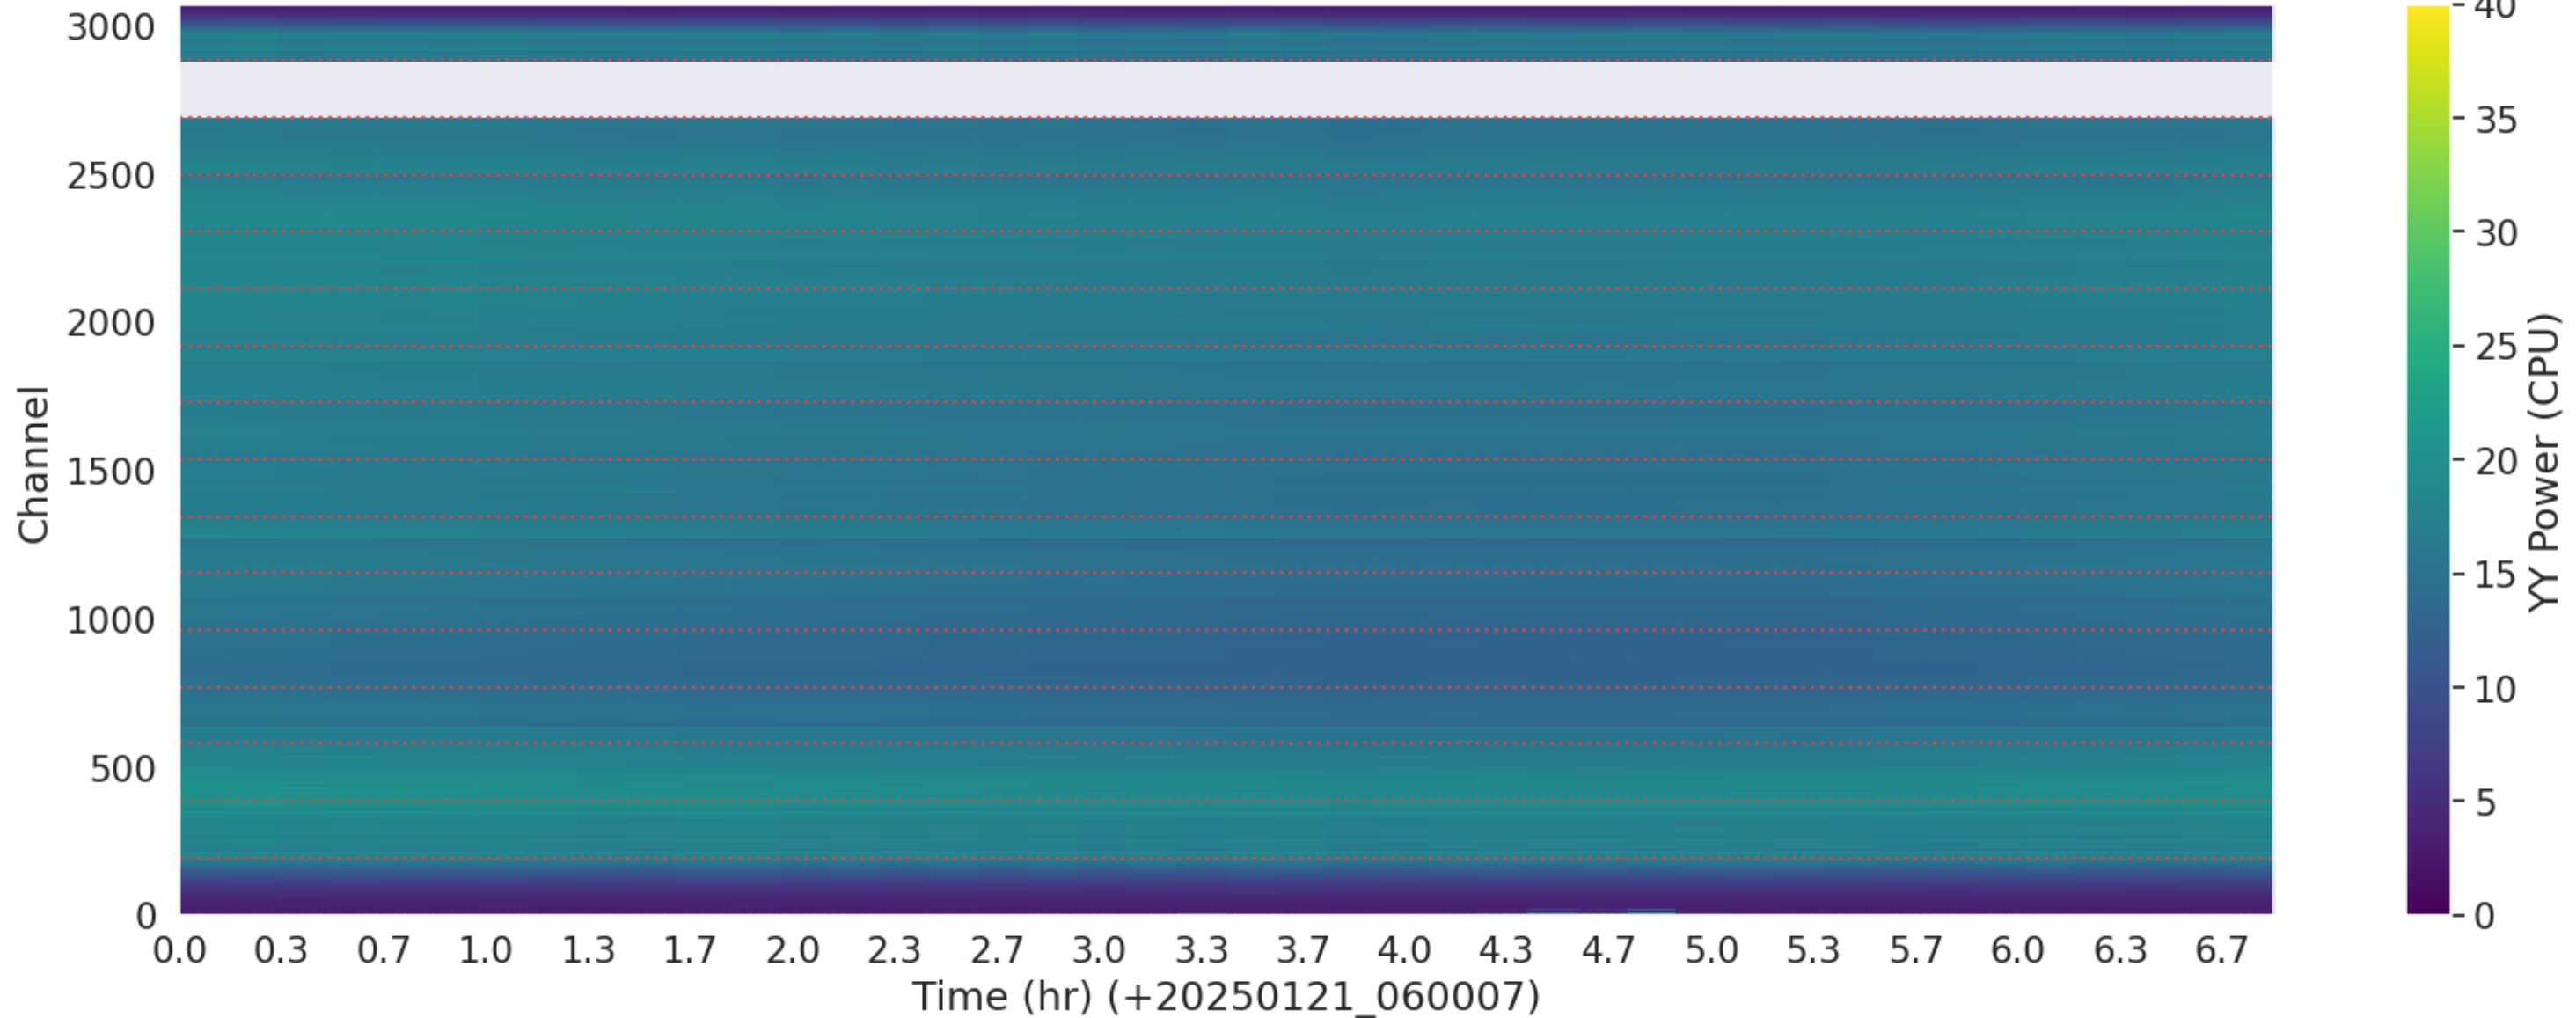

LWA322 - Correlator# 251 - YY - FLAGS: Good