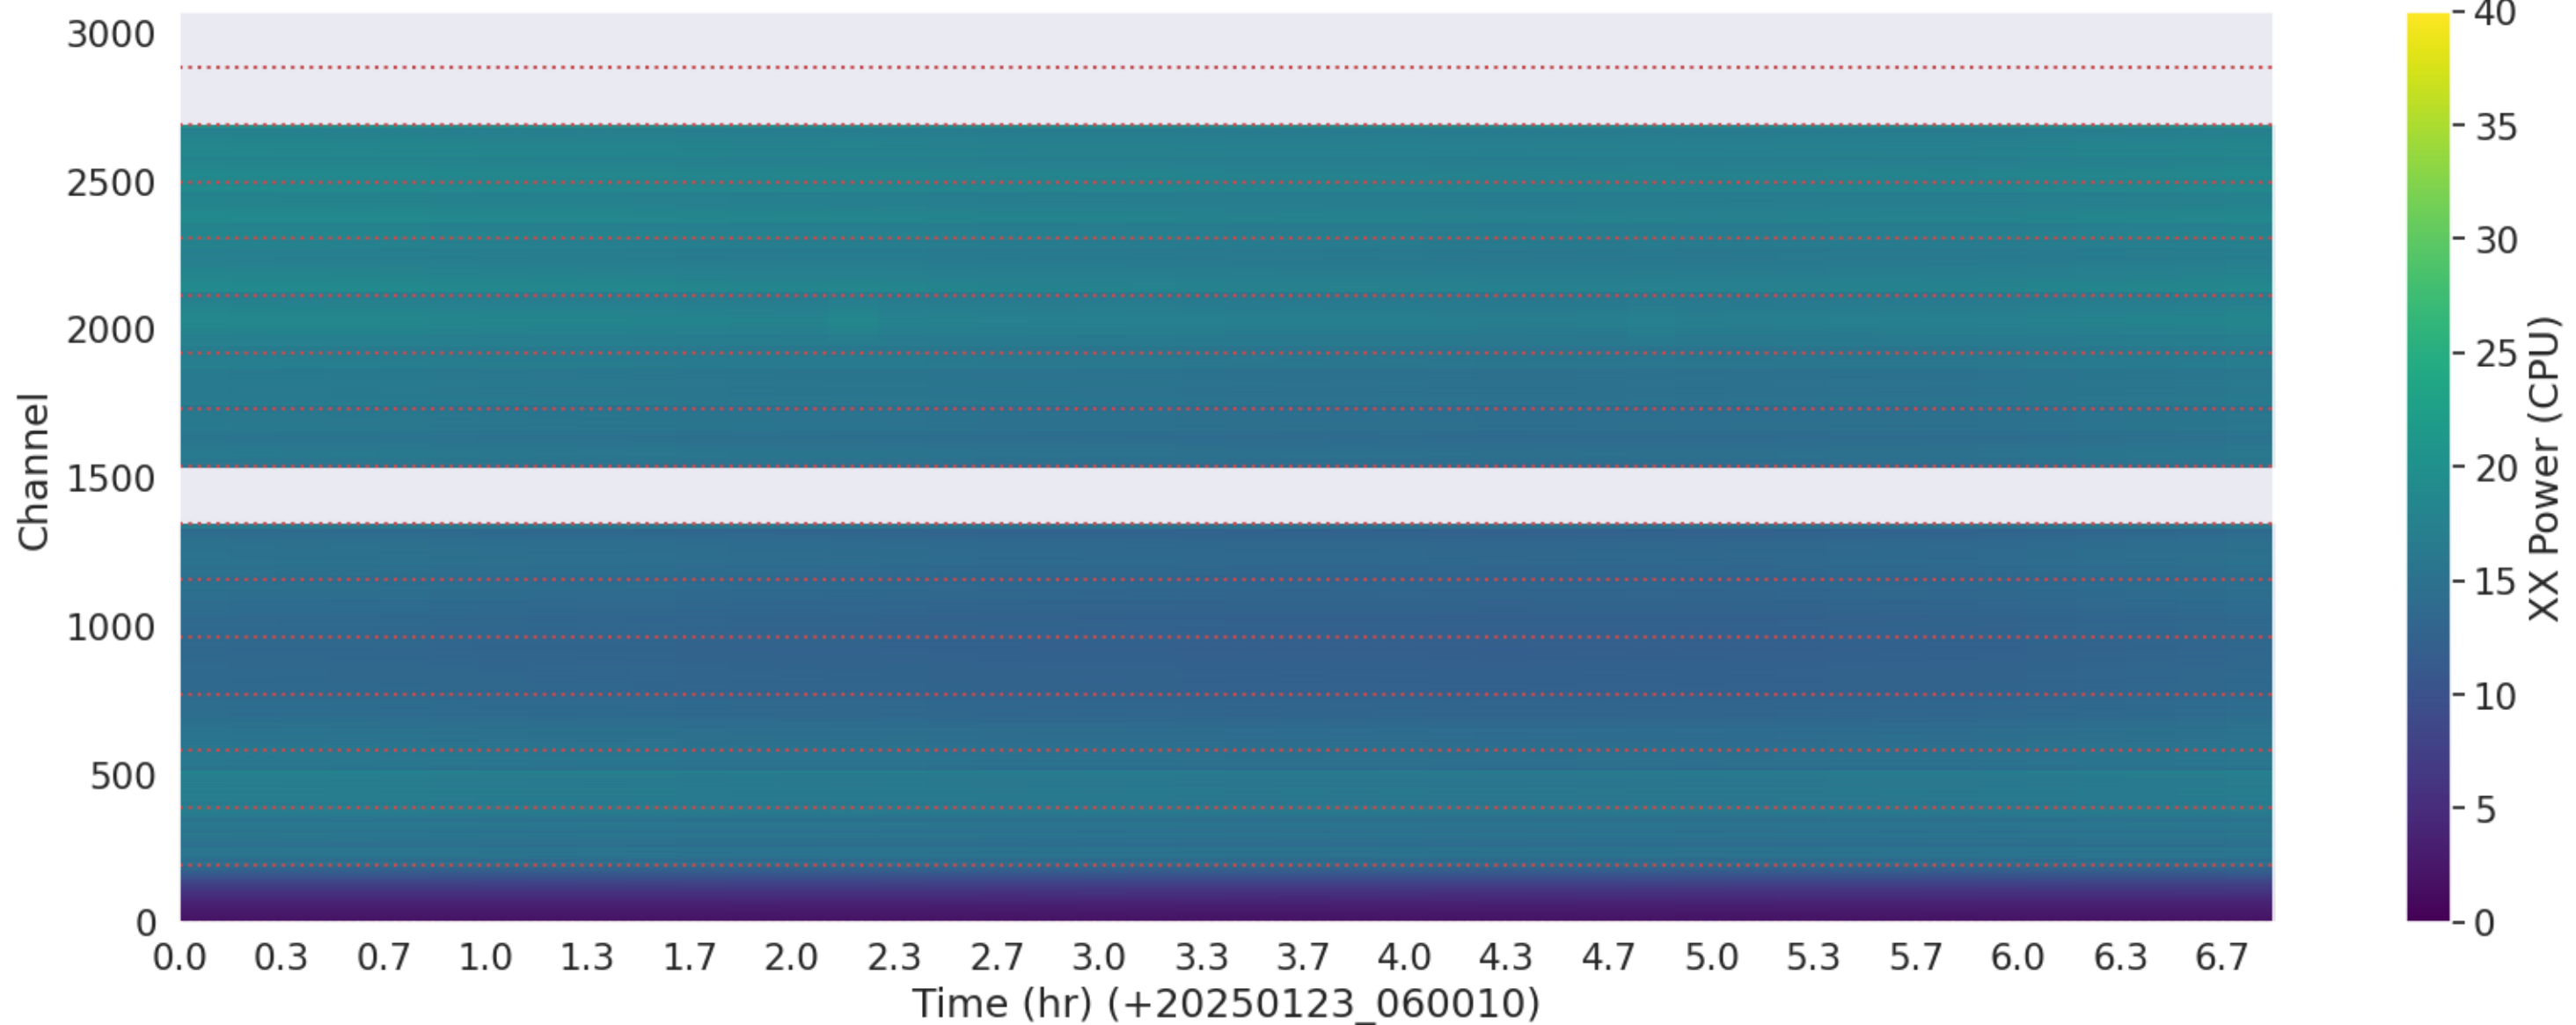

LWA196 - Correlator# 275 - XX - FLAGS: Good