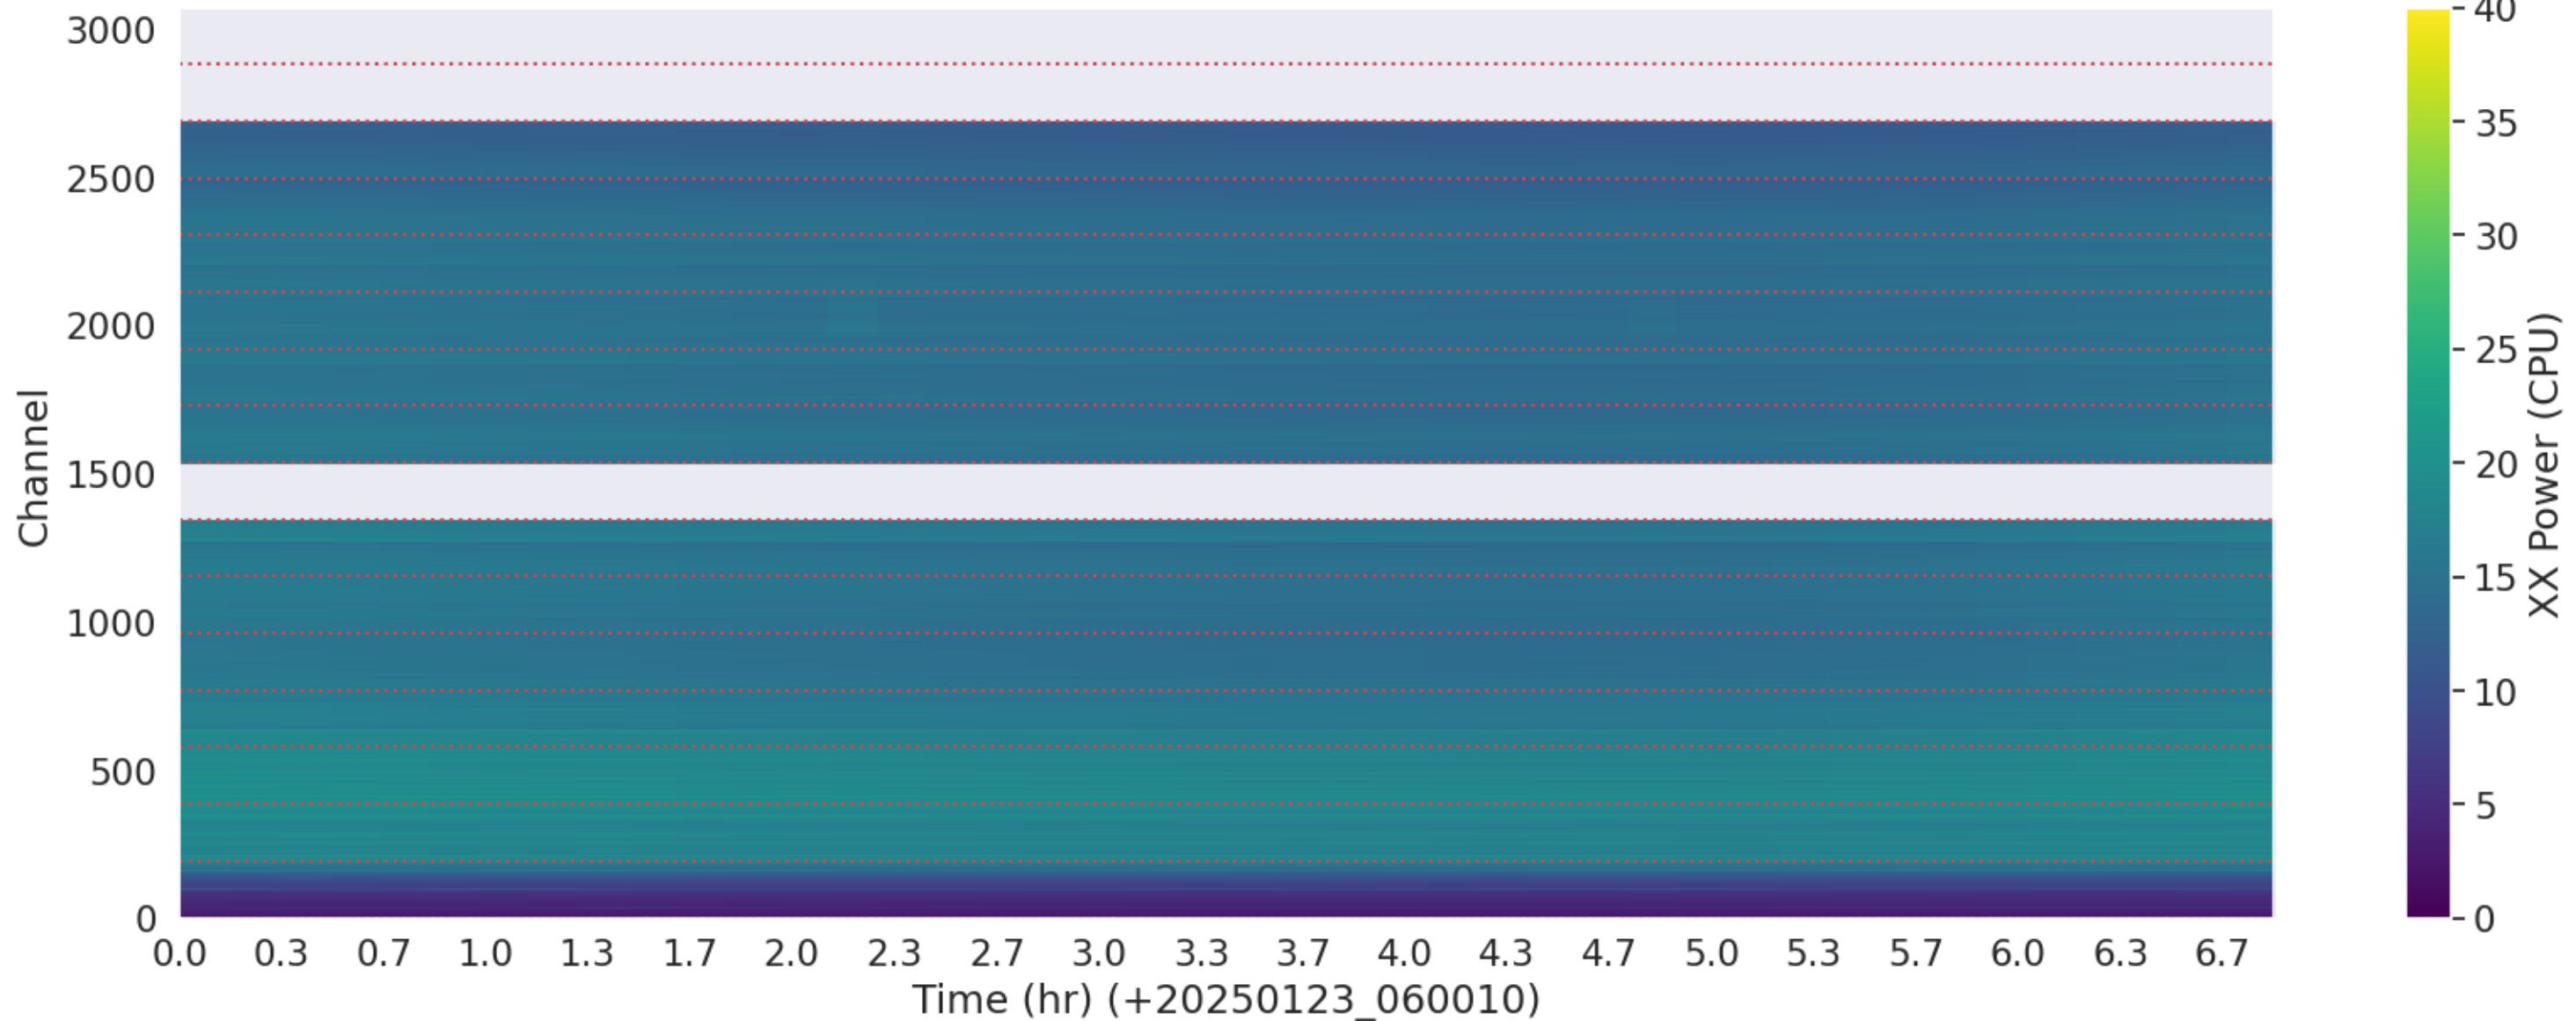

LWA126 - Correlator# 226 - XX - FLAGS: Good