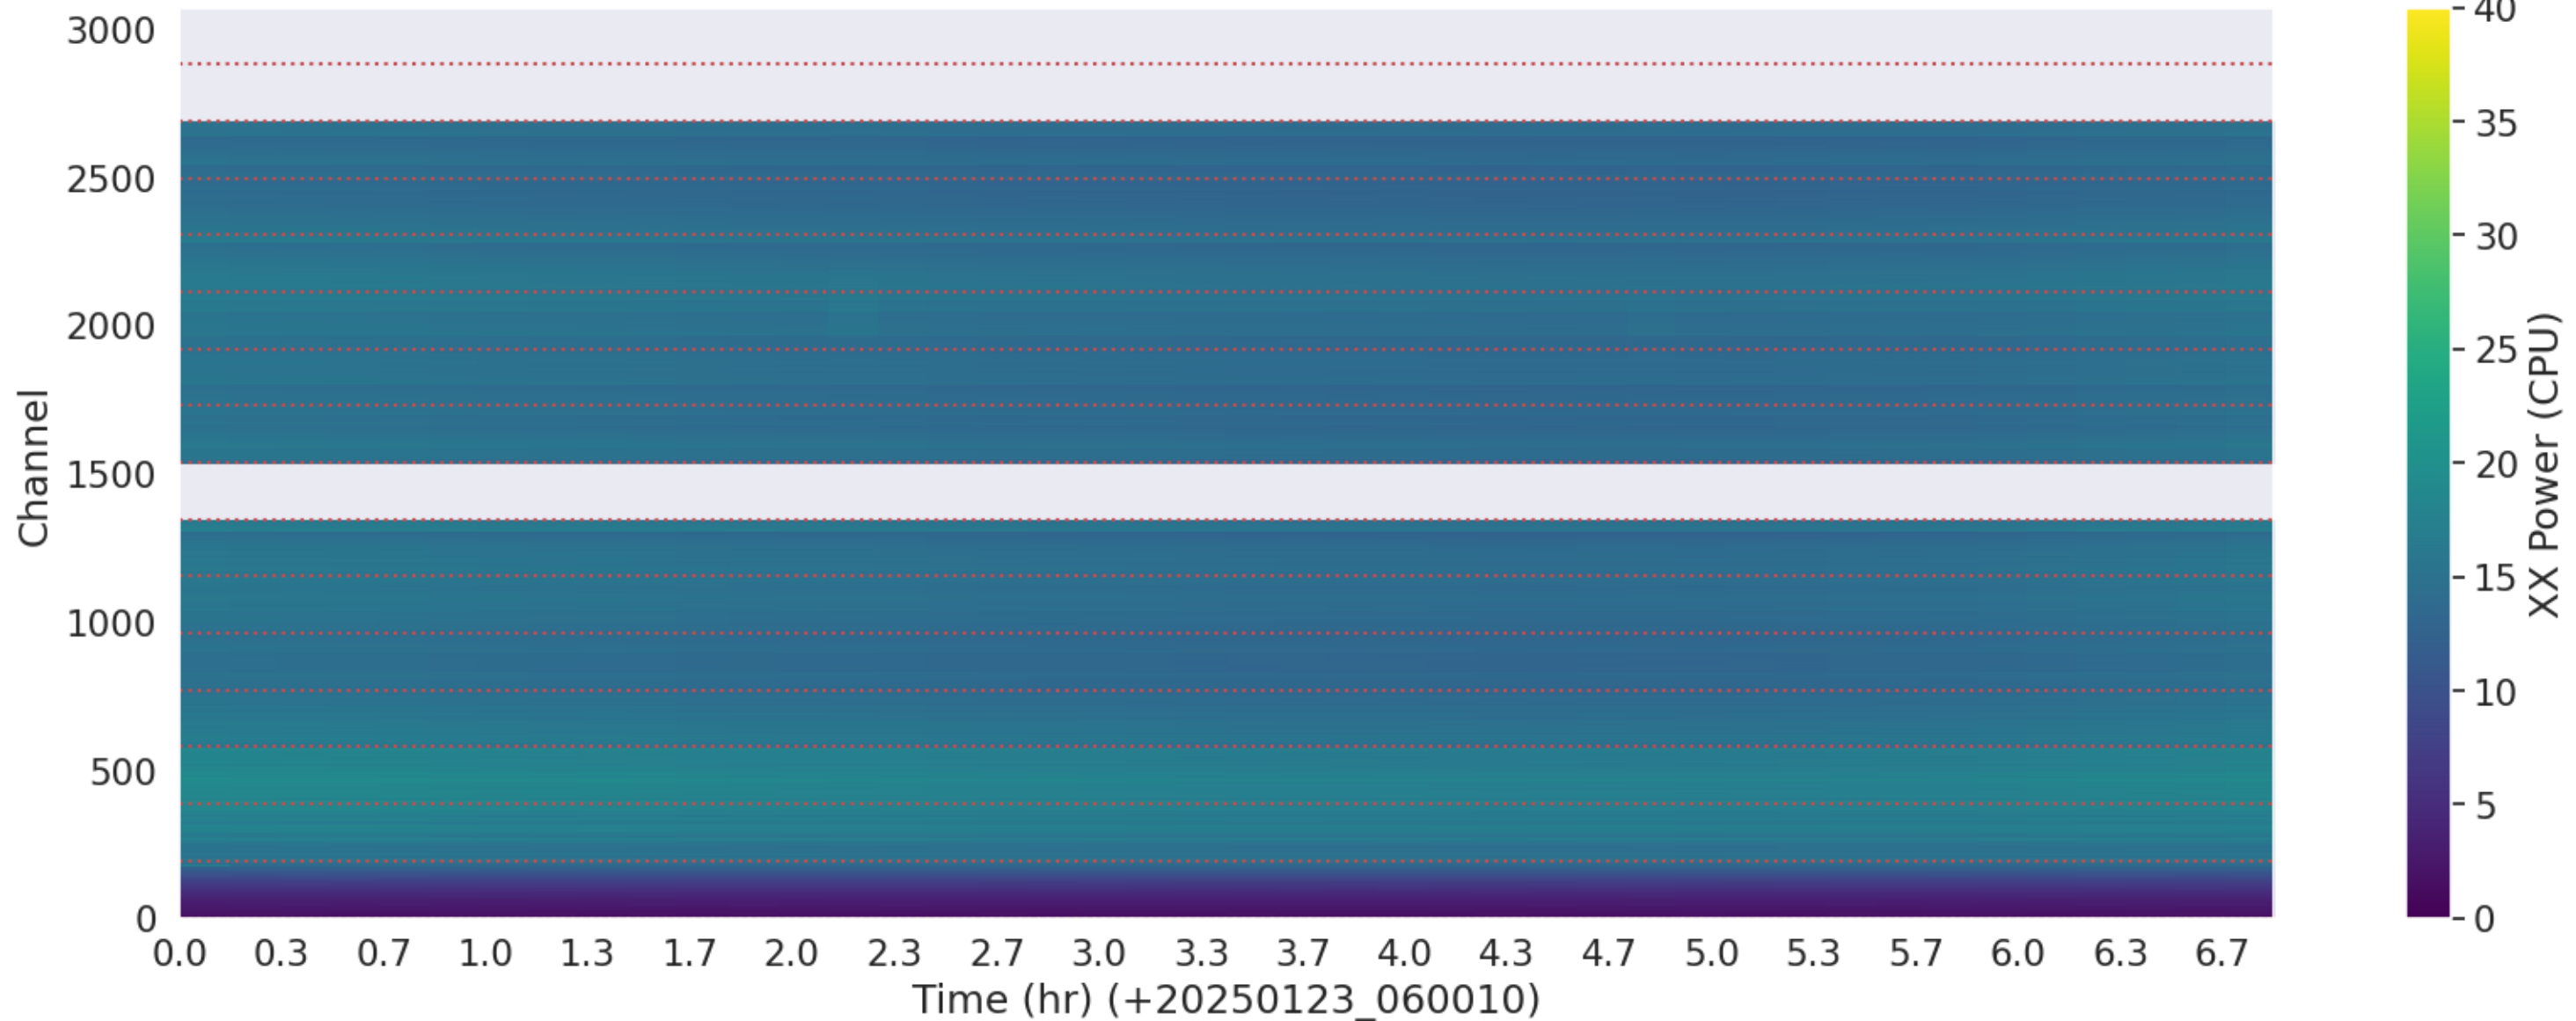

LWA172 - Correlator# 219 - XX - FLAGS: Good