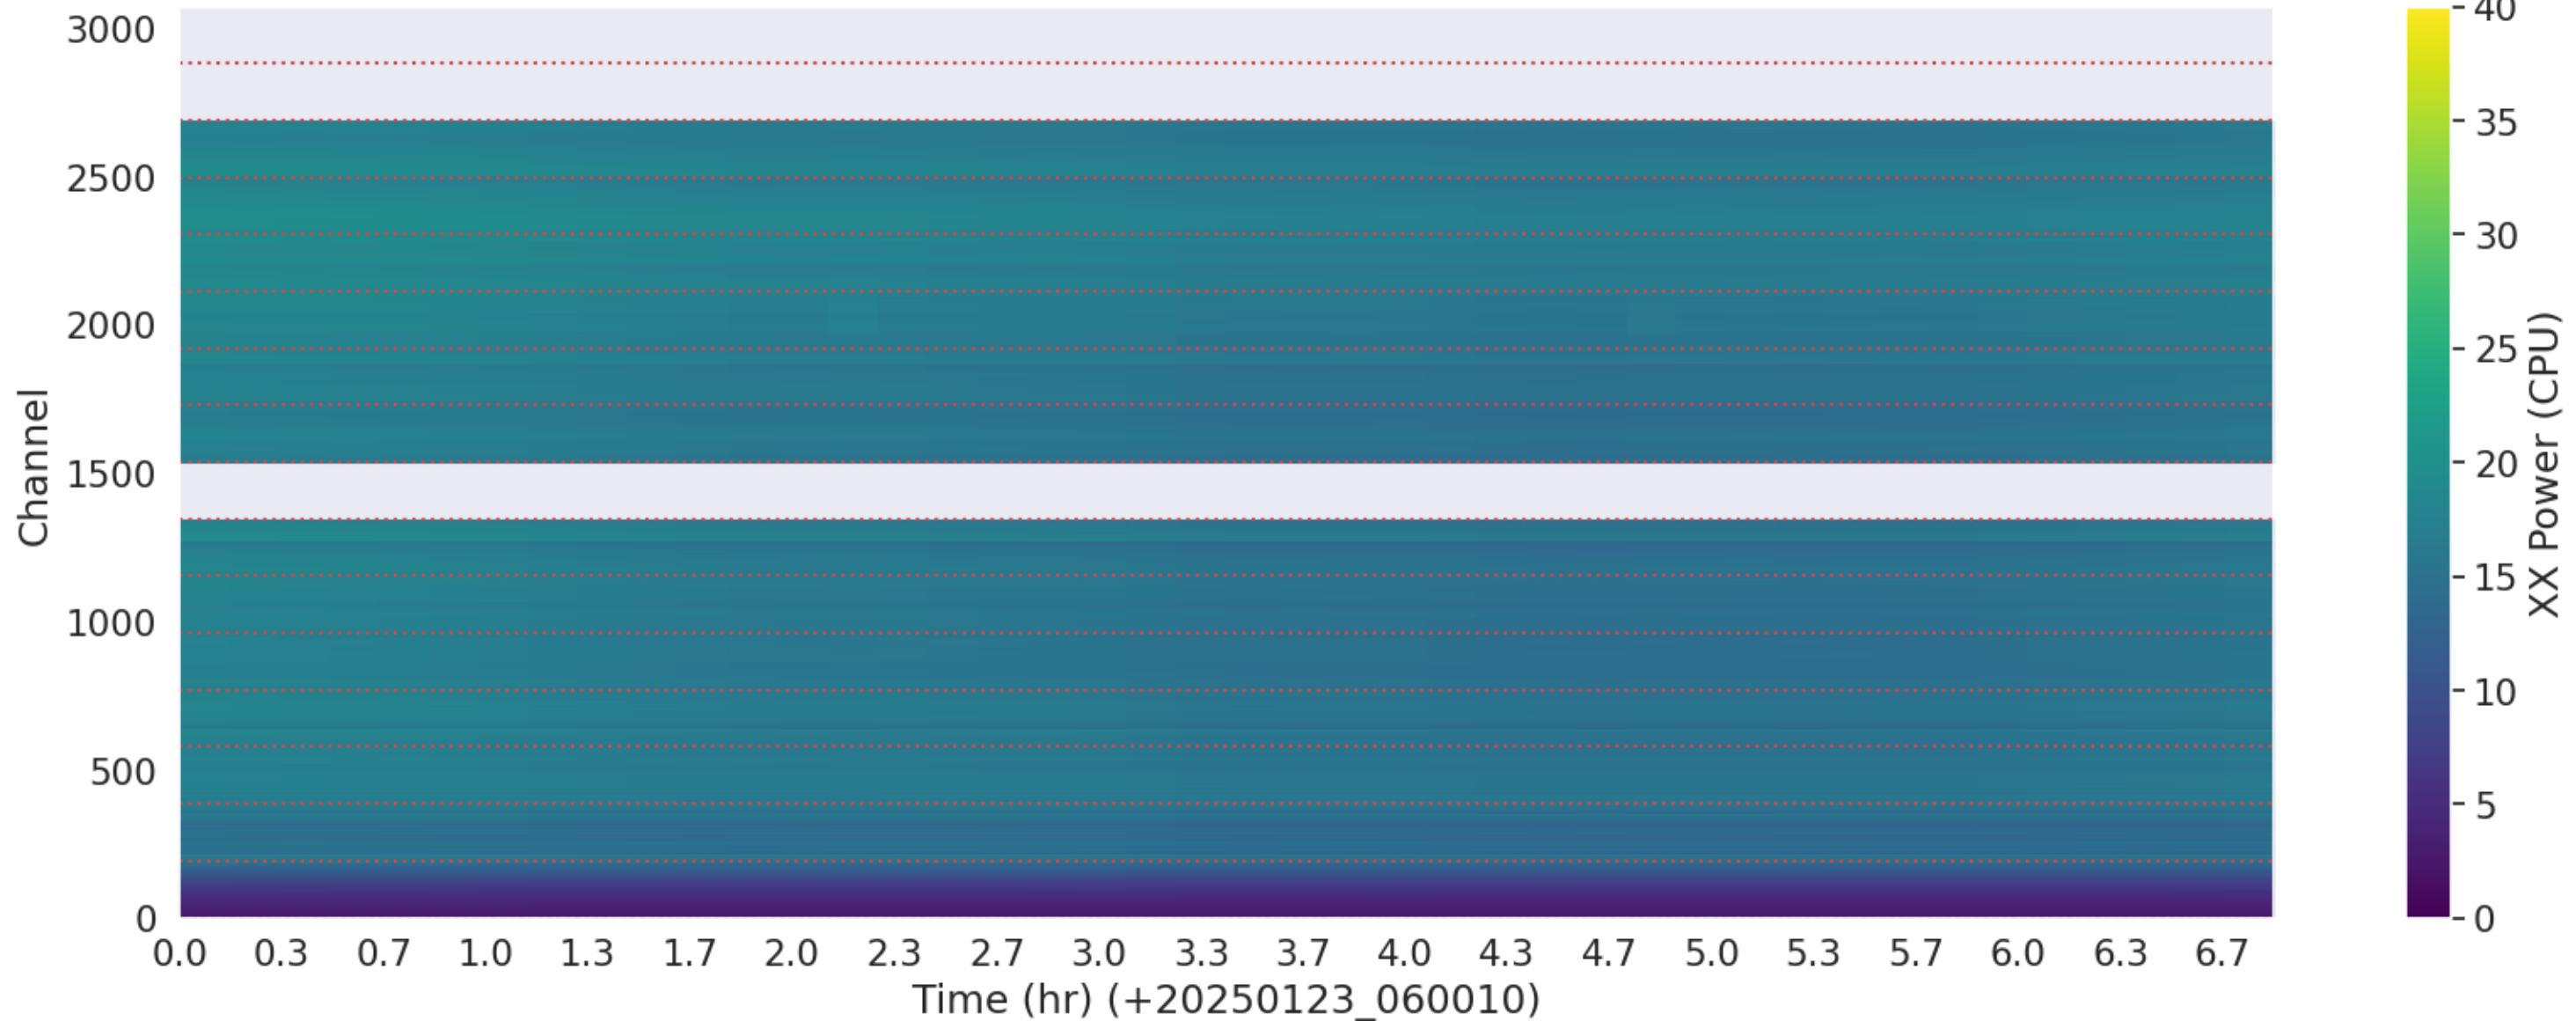

LWA334 - Correlator# 156 - XX - FLAGS: Good