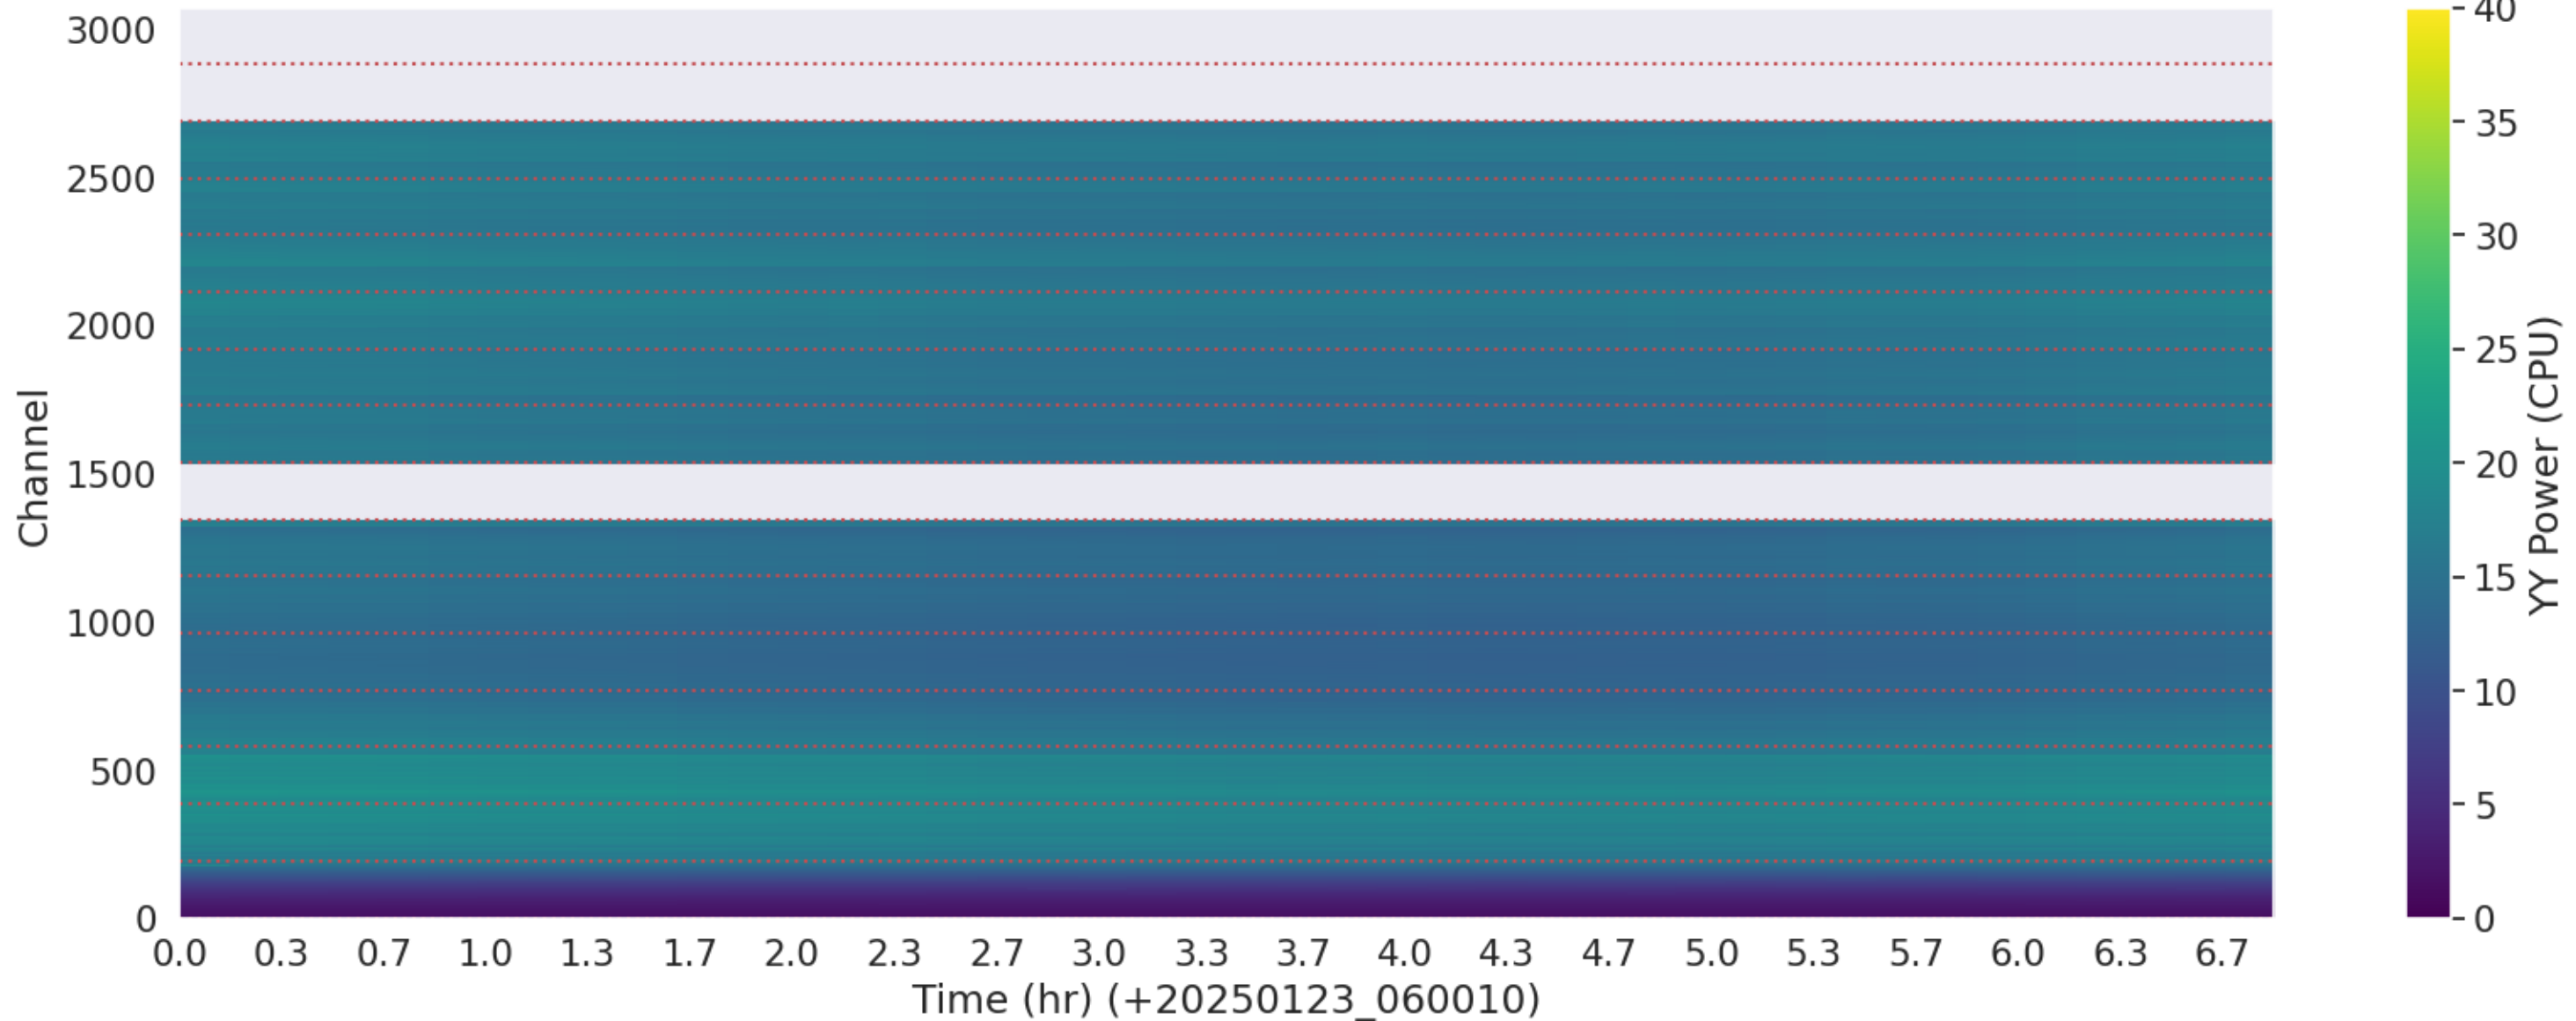

LWA103 - Correlator# 176 - YY - FLAGS: Good