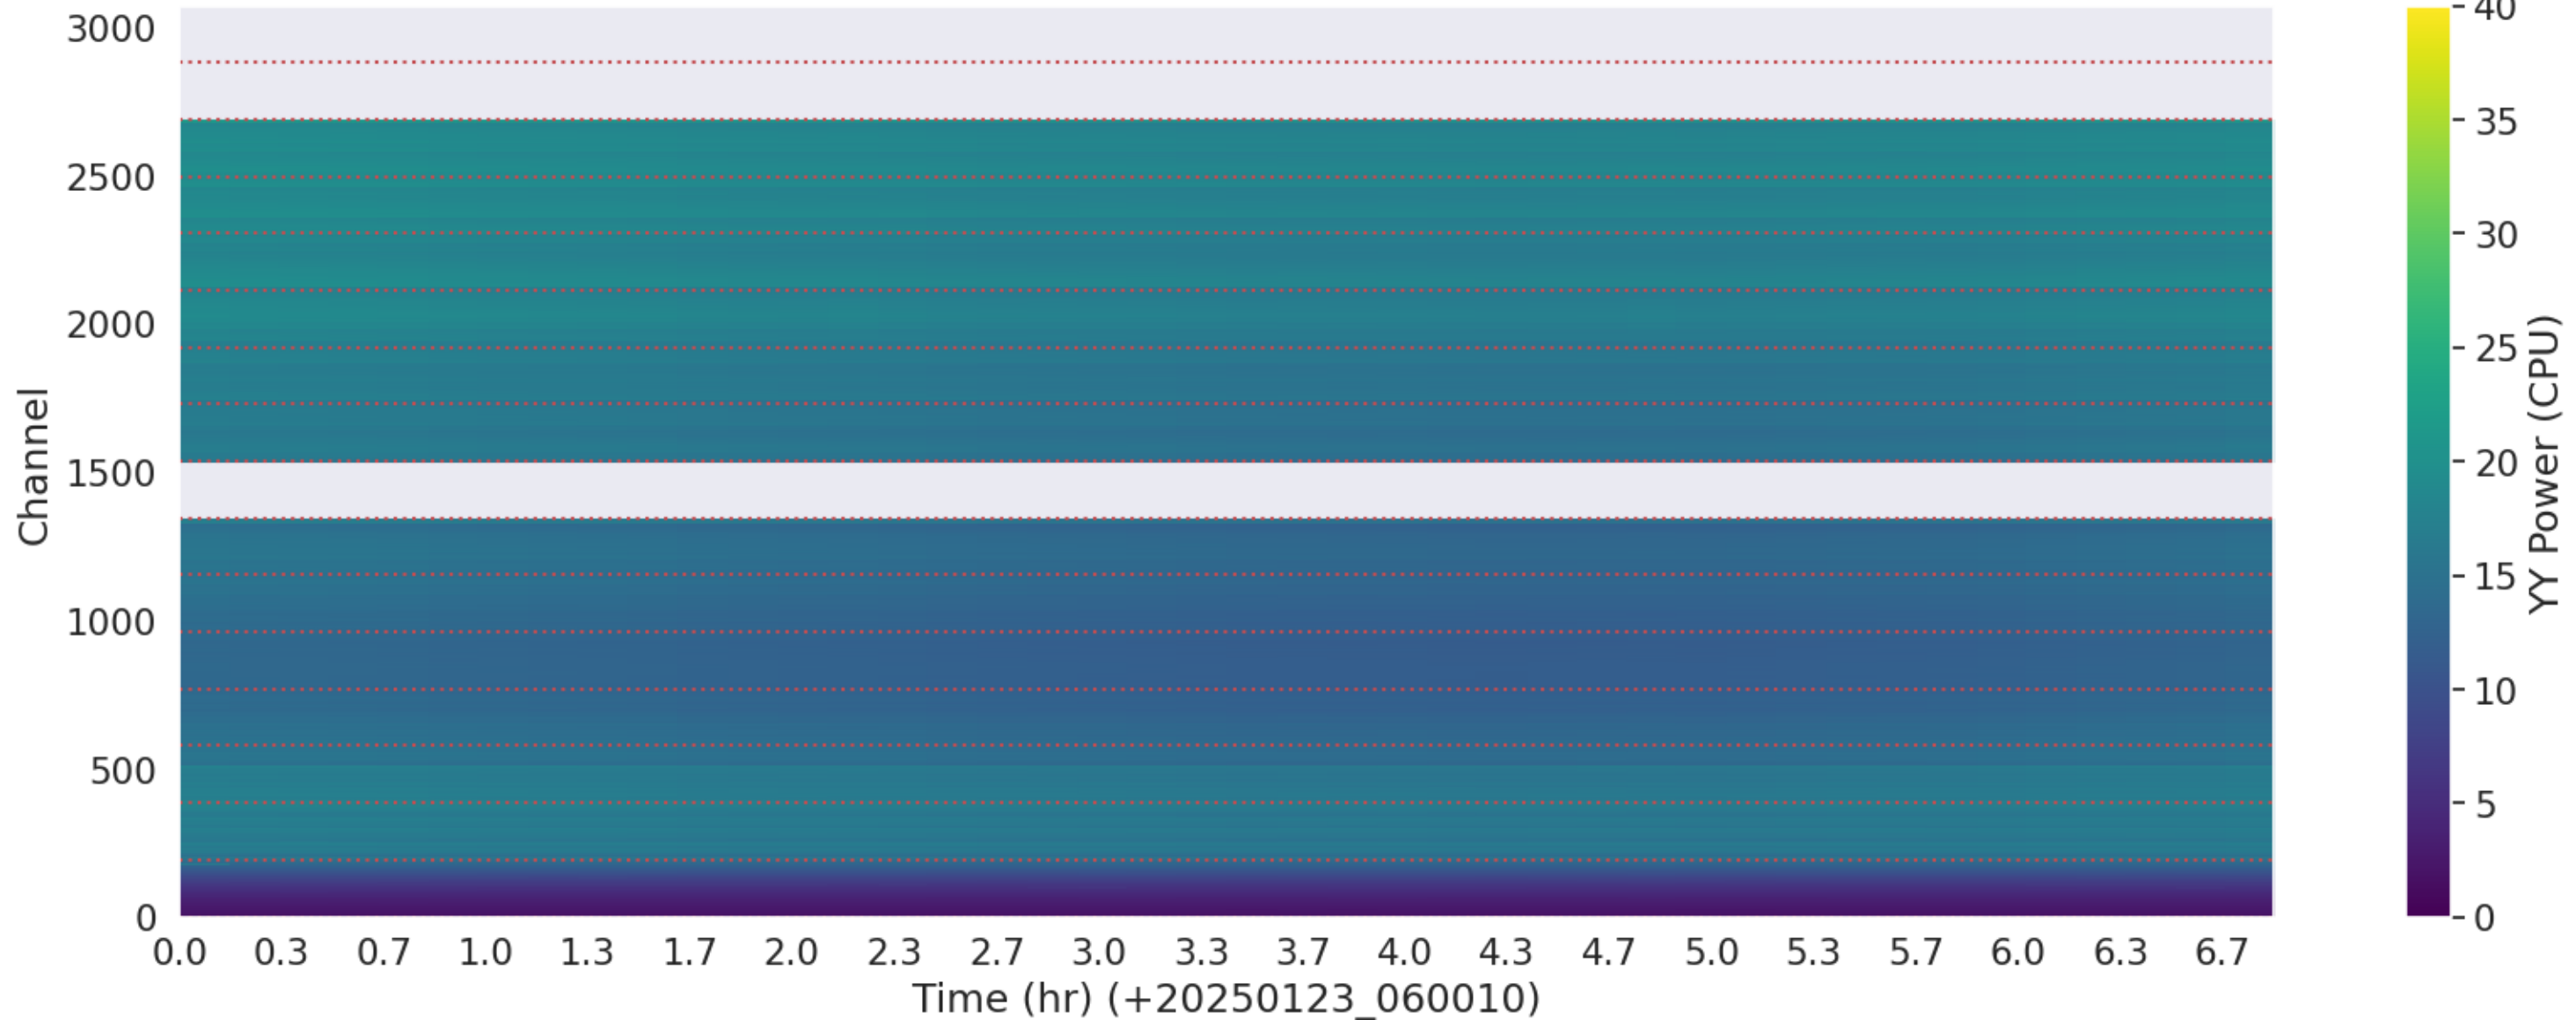

LWA197 - Correlator# 274 - YY - FLAGS: Good

LWA196 - Correlator# 275 - XX - FLAGS: Good

LWA199 - Correlator# 277 - XX - FLAGS: Good

LWA199 - Correlator# 277 - YY - FLAGS: Good

LWA202 - Correlator# 278 - XX - FLAGS: Good