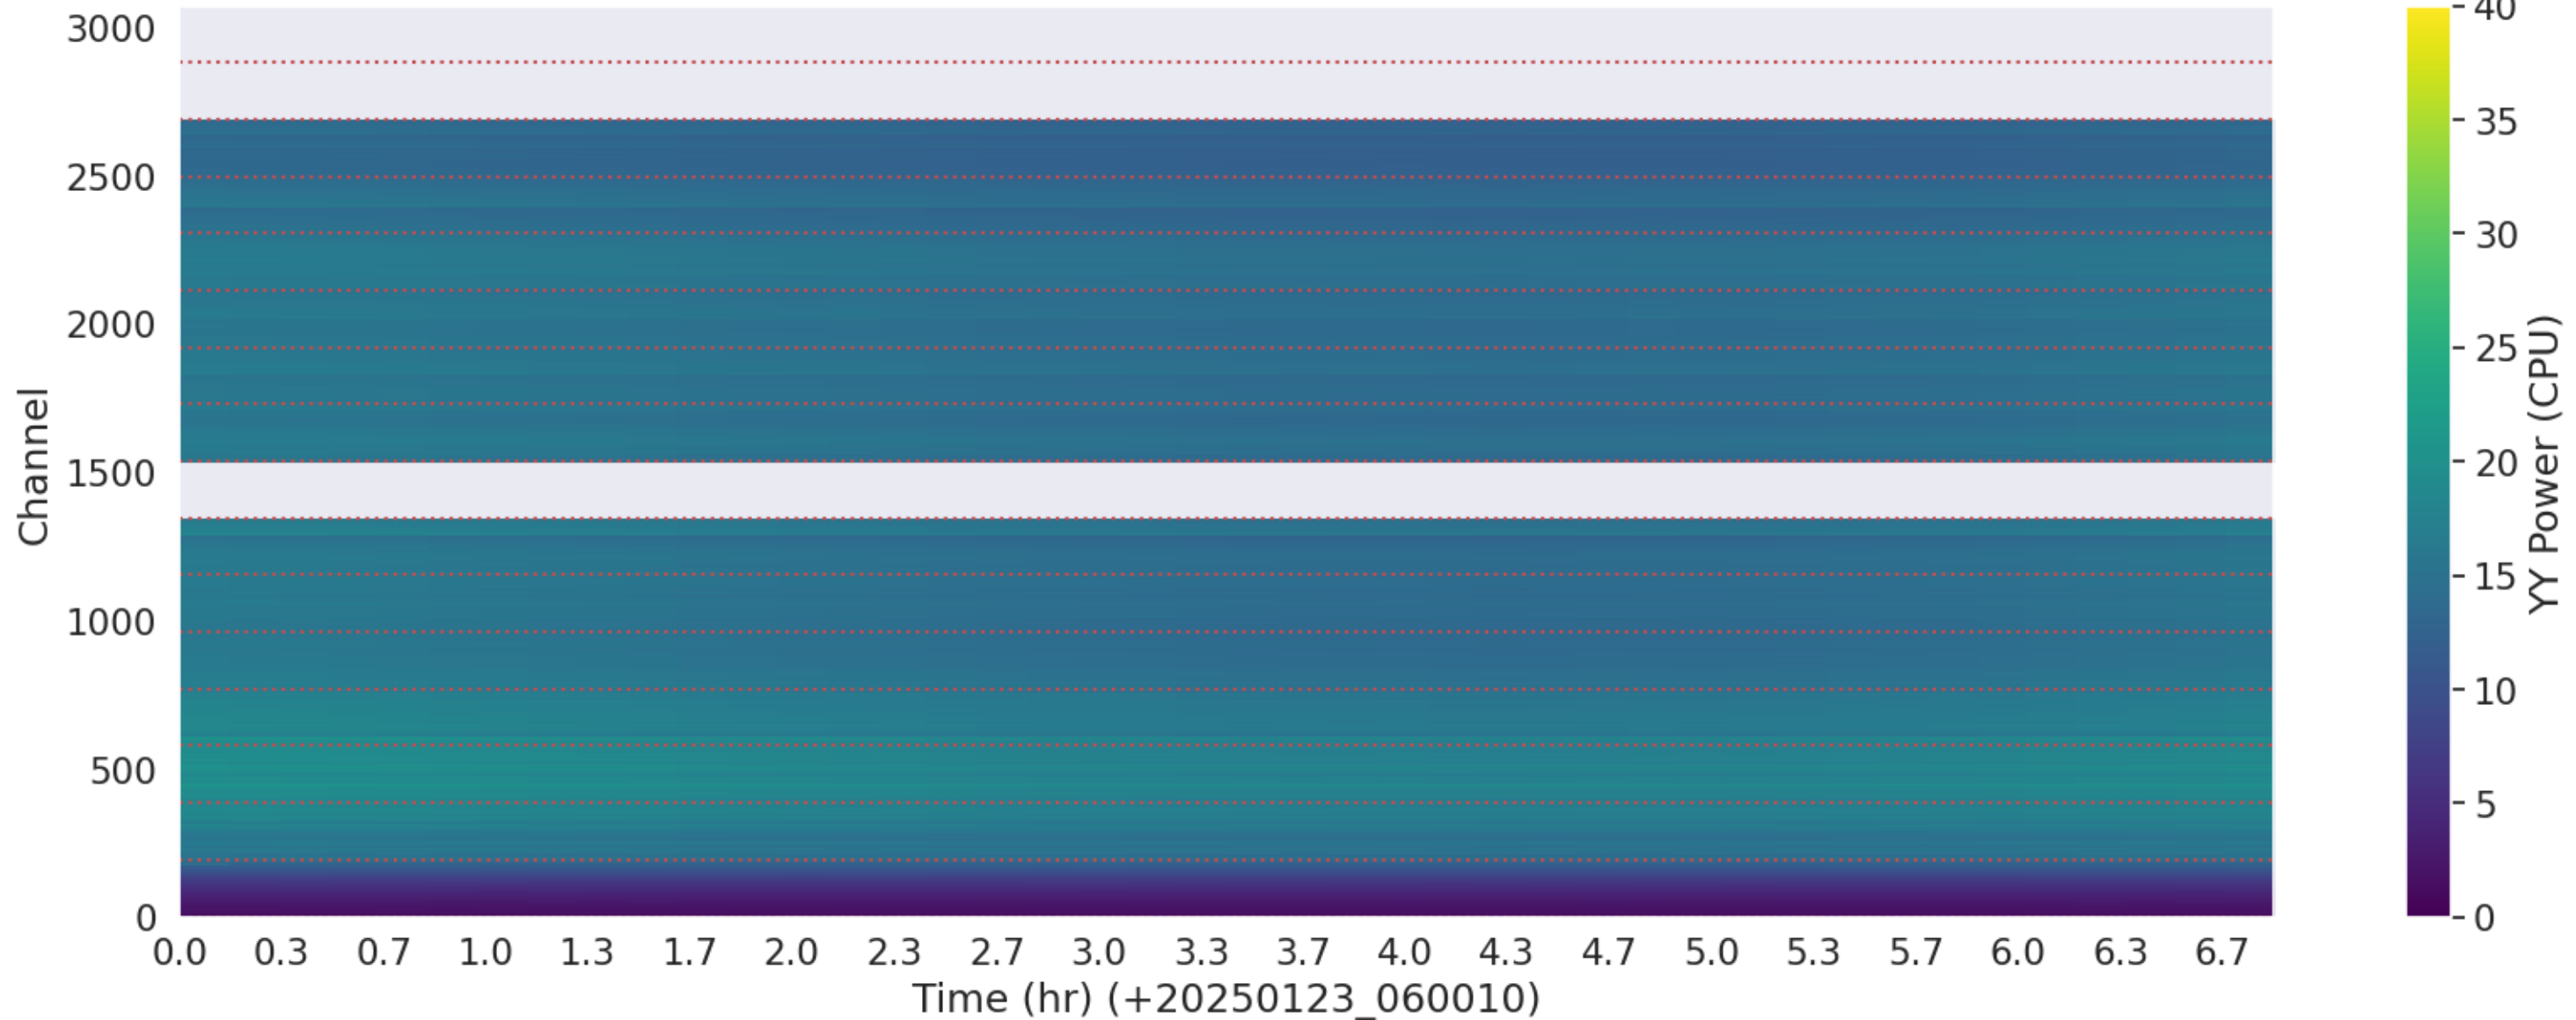

LWA150 - Correlator# 215 - YY - FLAGS: Good