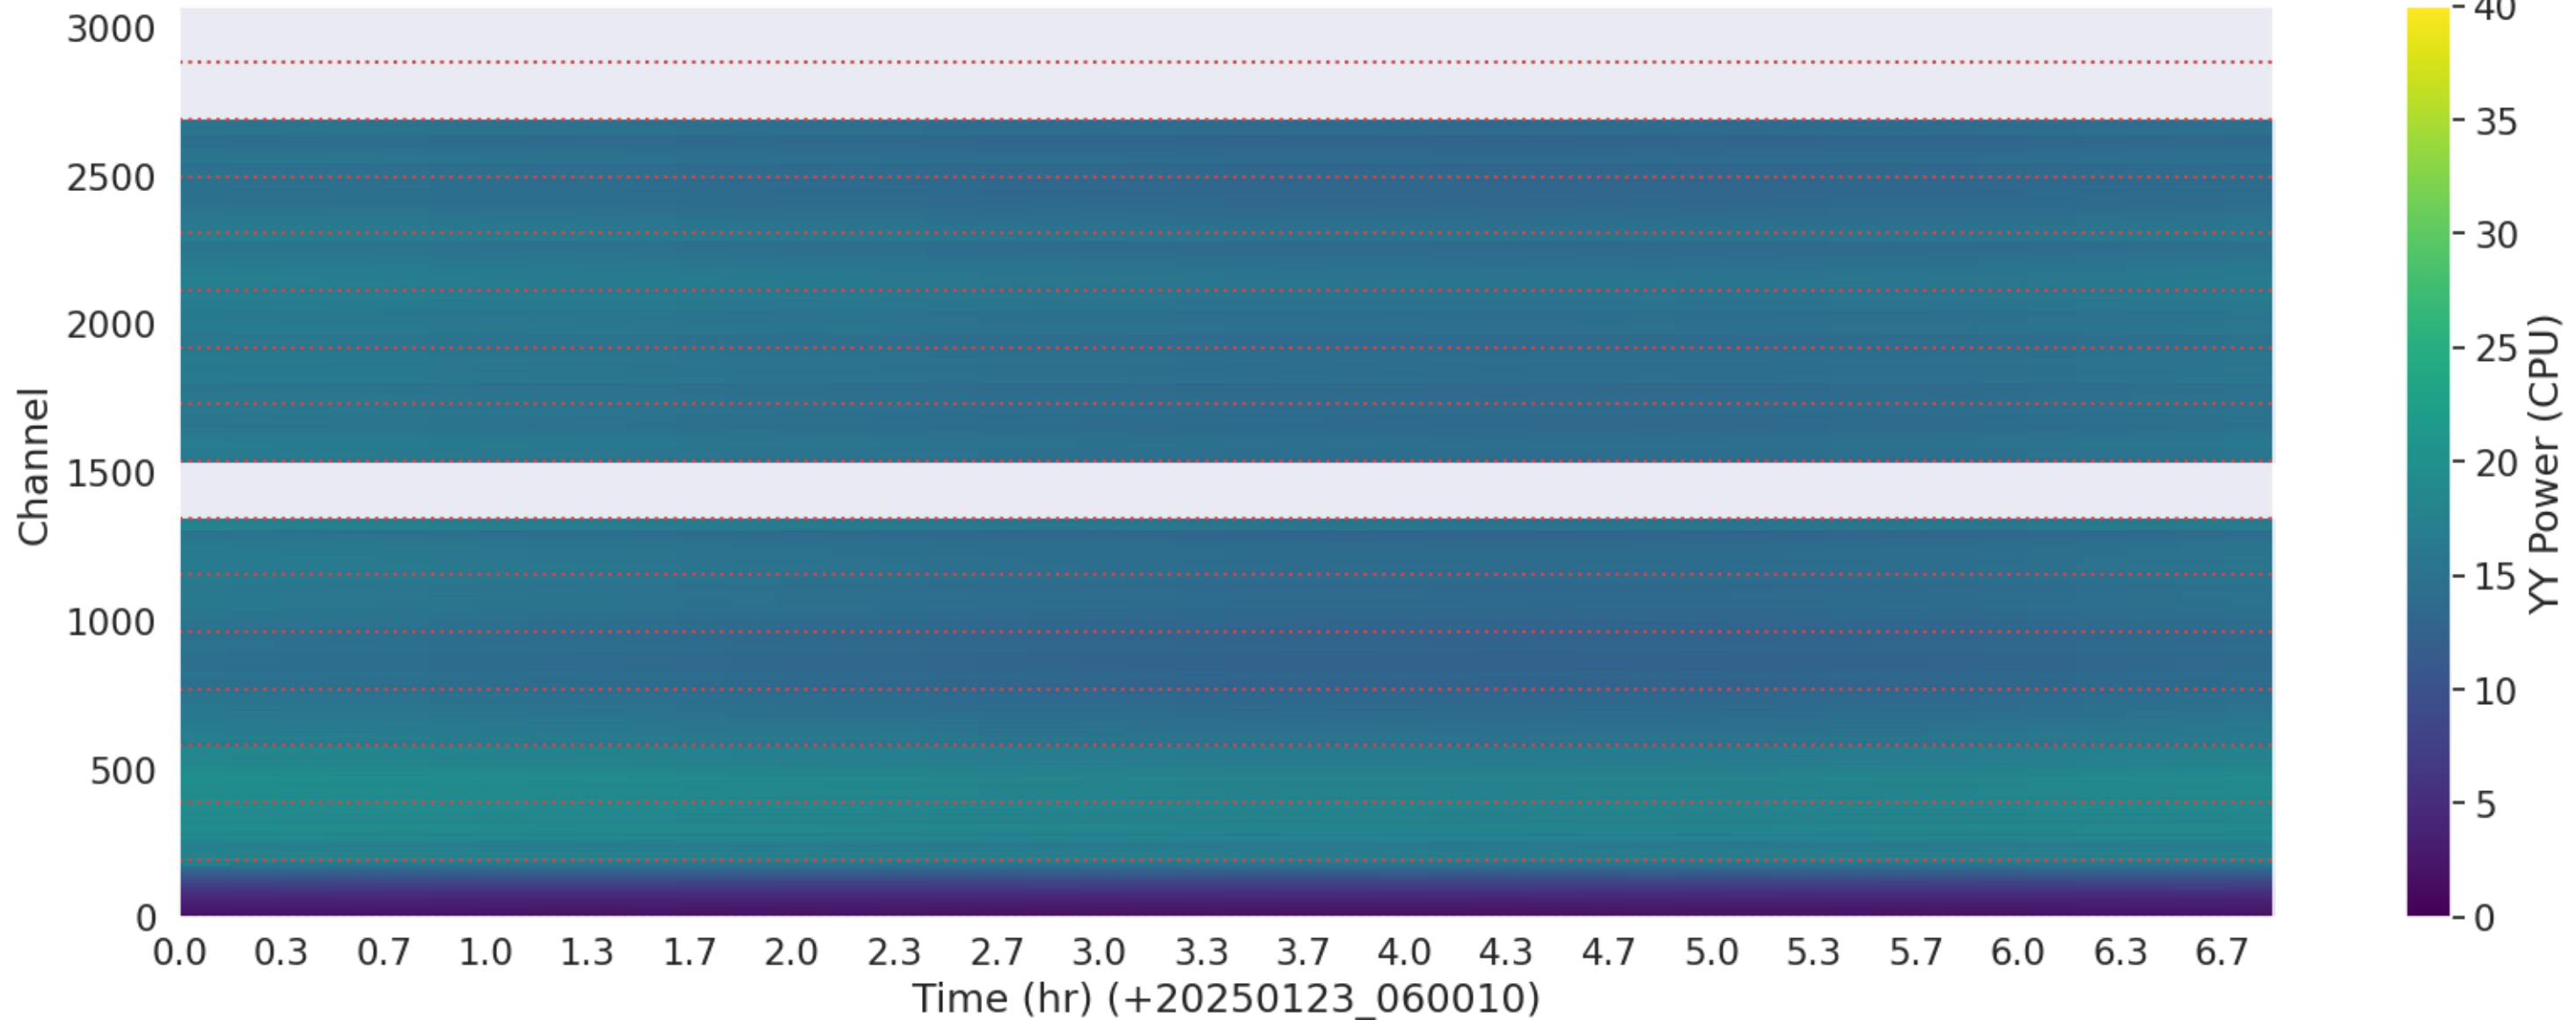

LWA145 - Correlator# 212 - YY - FLAGS: Good