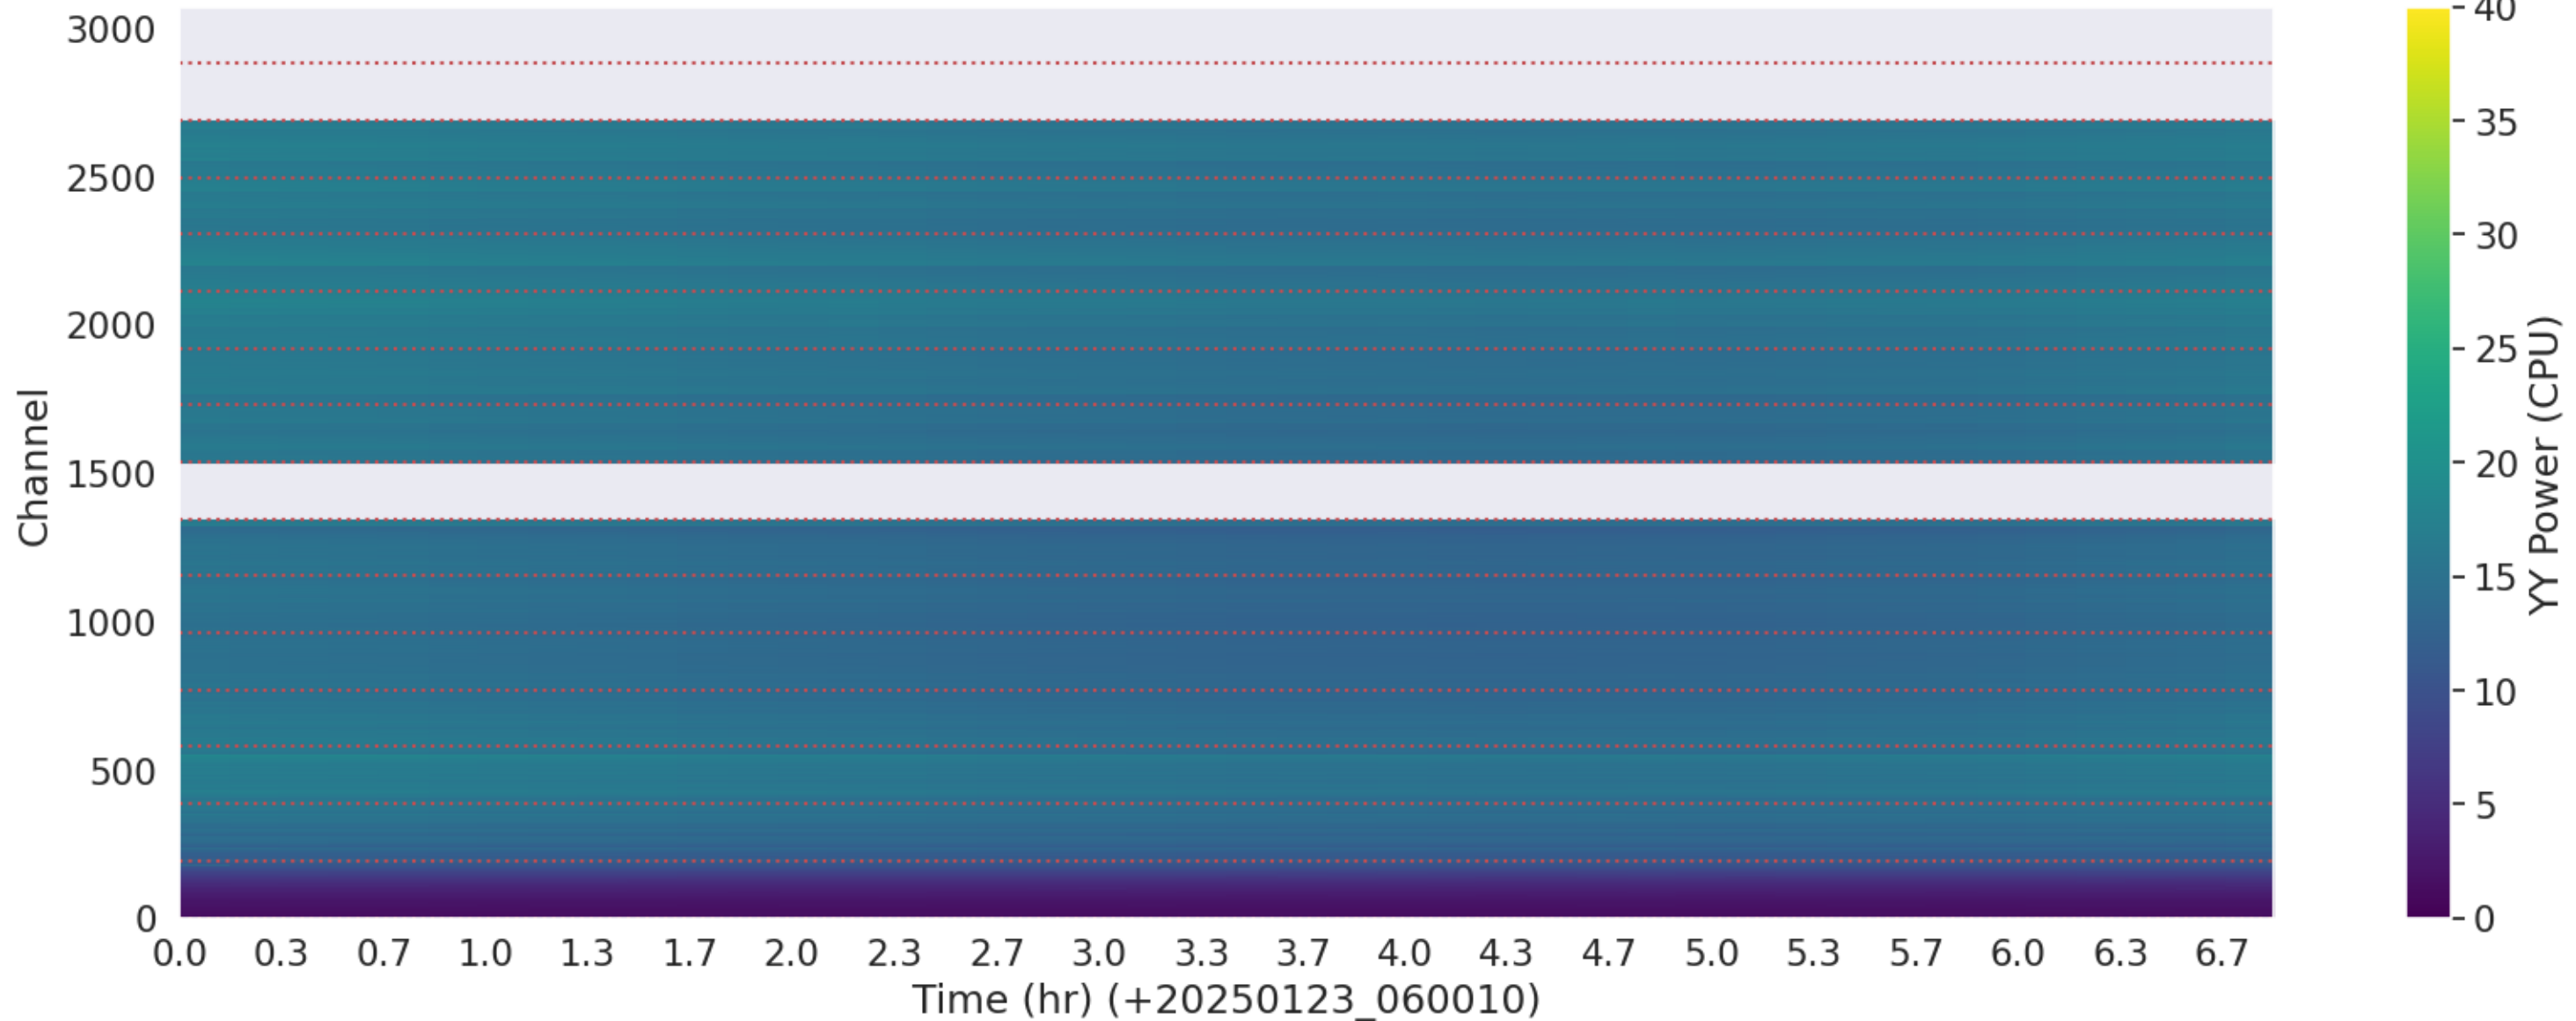

LWA019 - Correlator# 103 - YY - FLAGS: Good