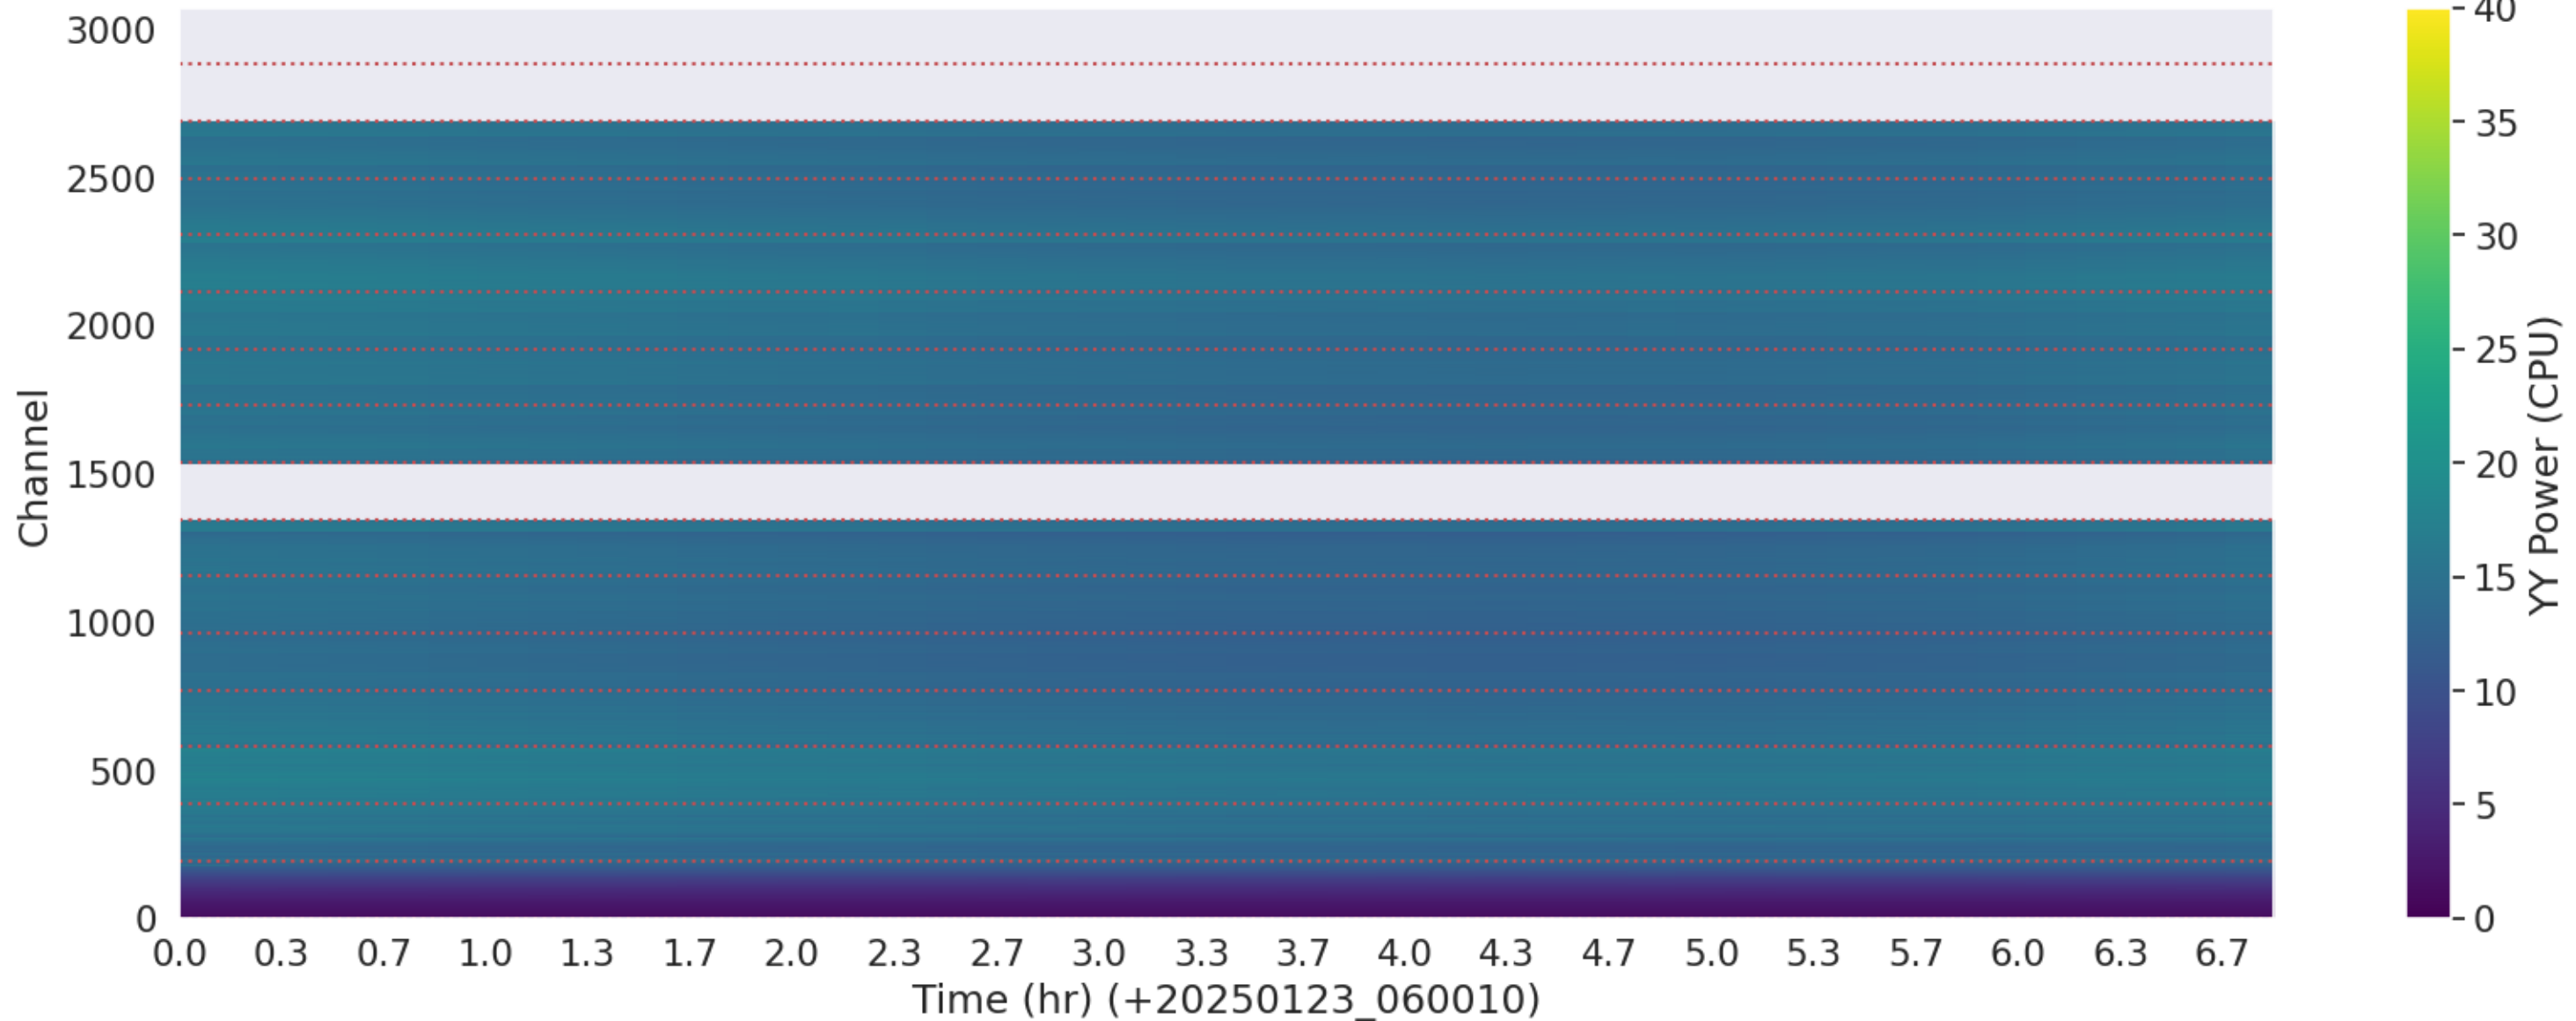

LWA181 - Correlator# 231 - YY - FLAGS: Good