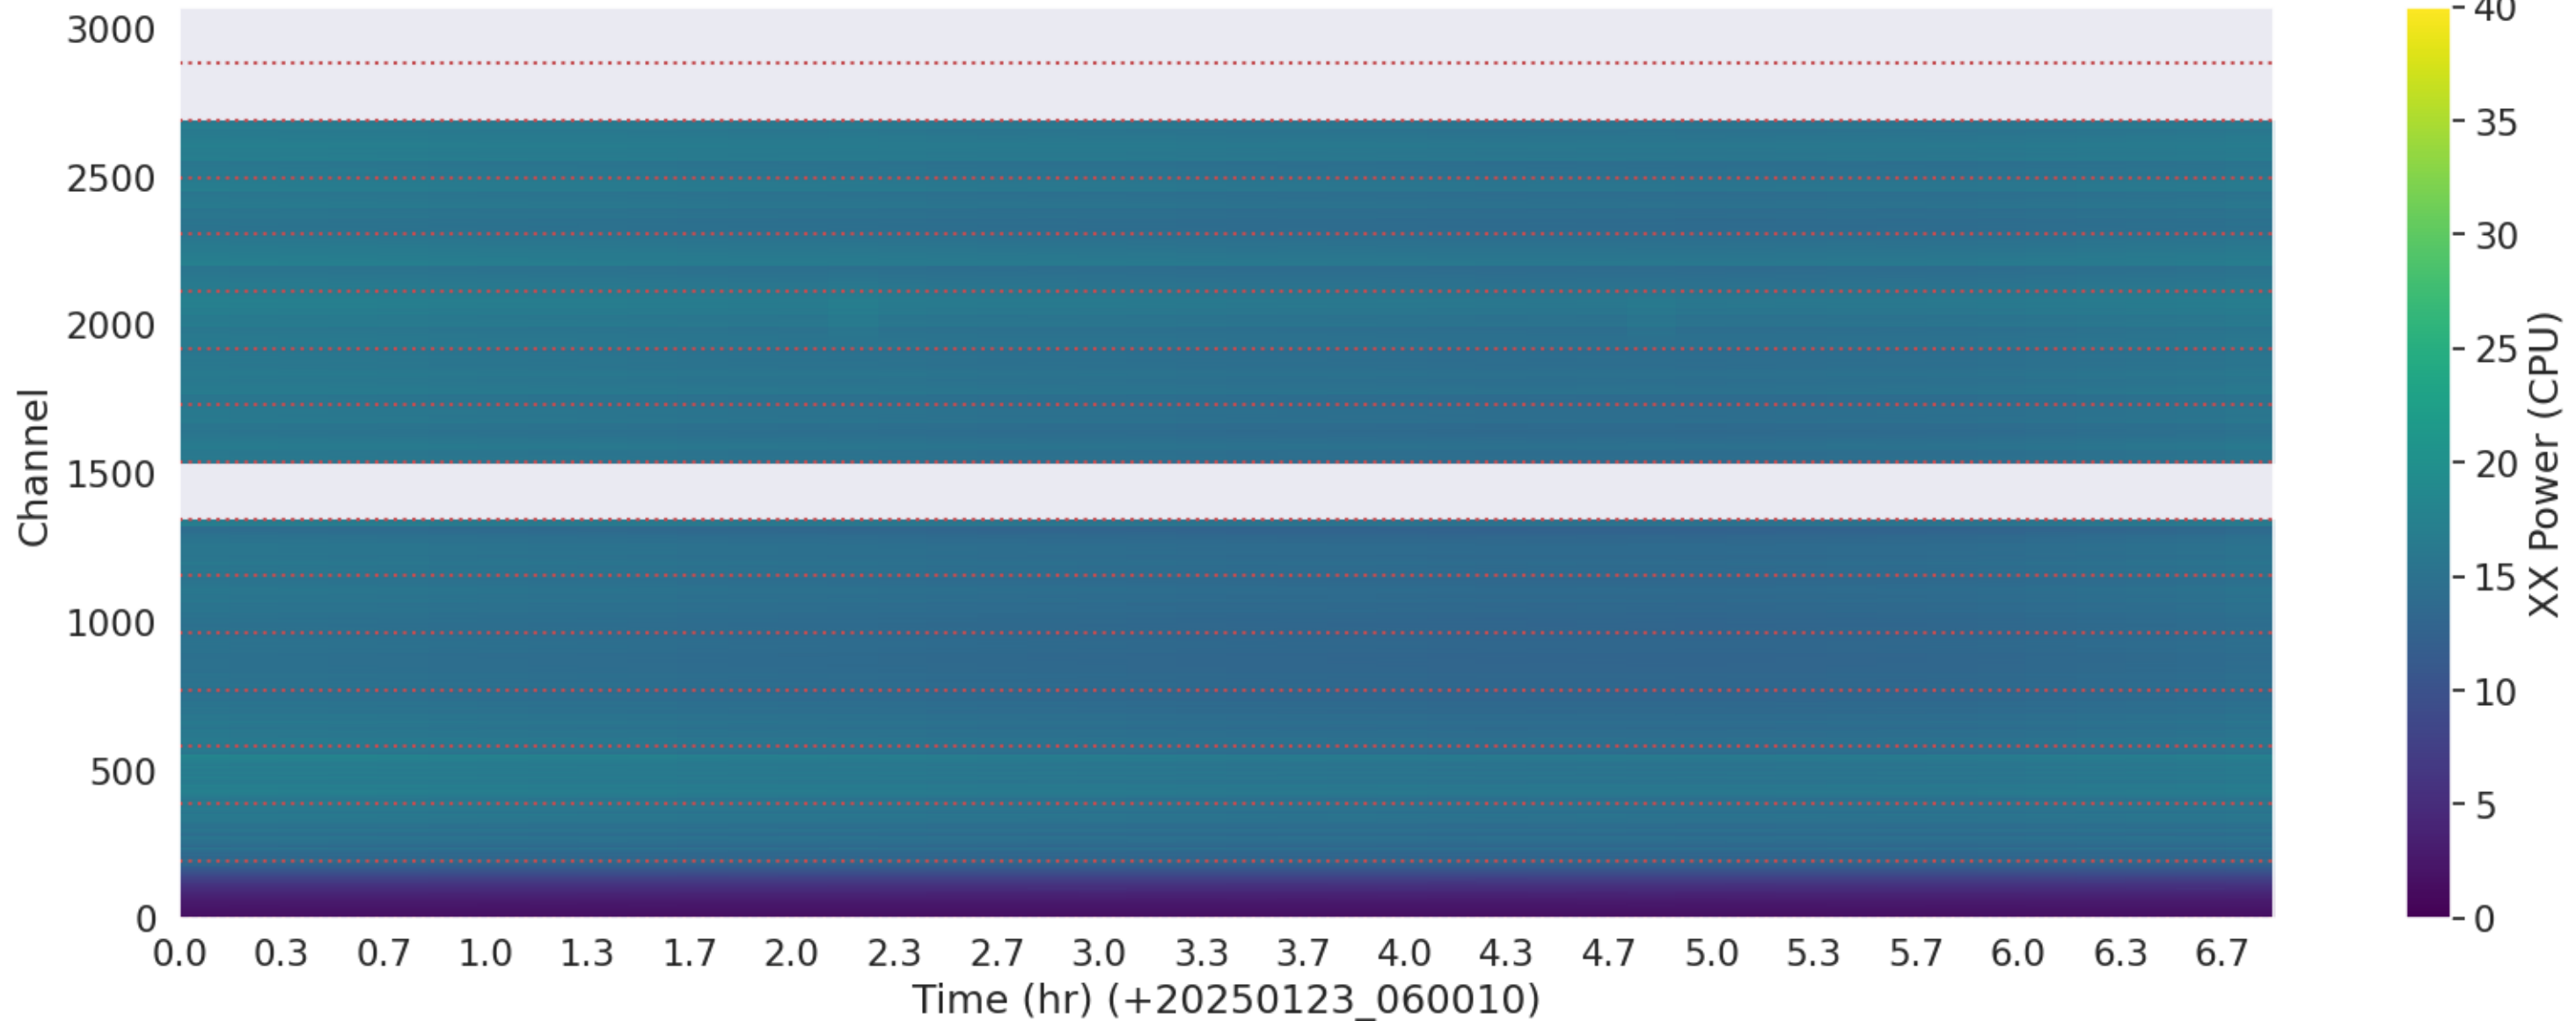

LWA017 - Correlator# 101 - XX - FLAGS: Good