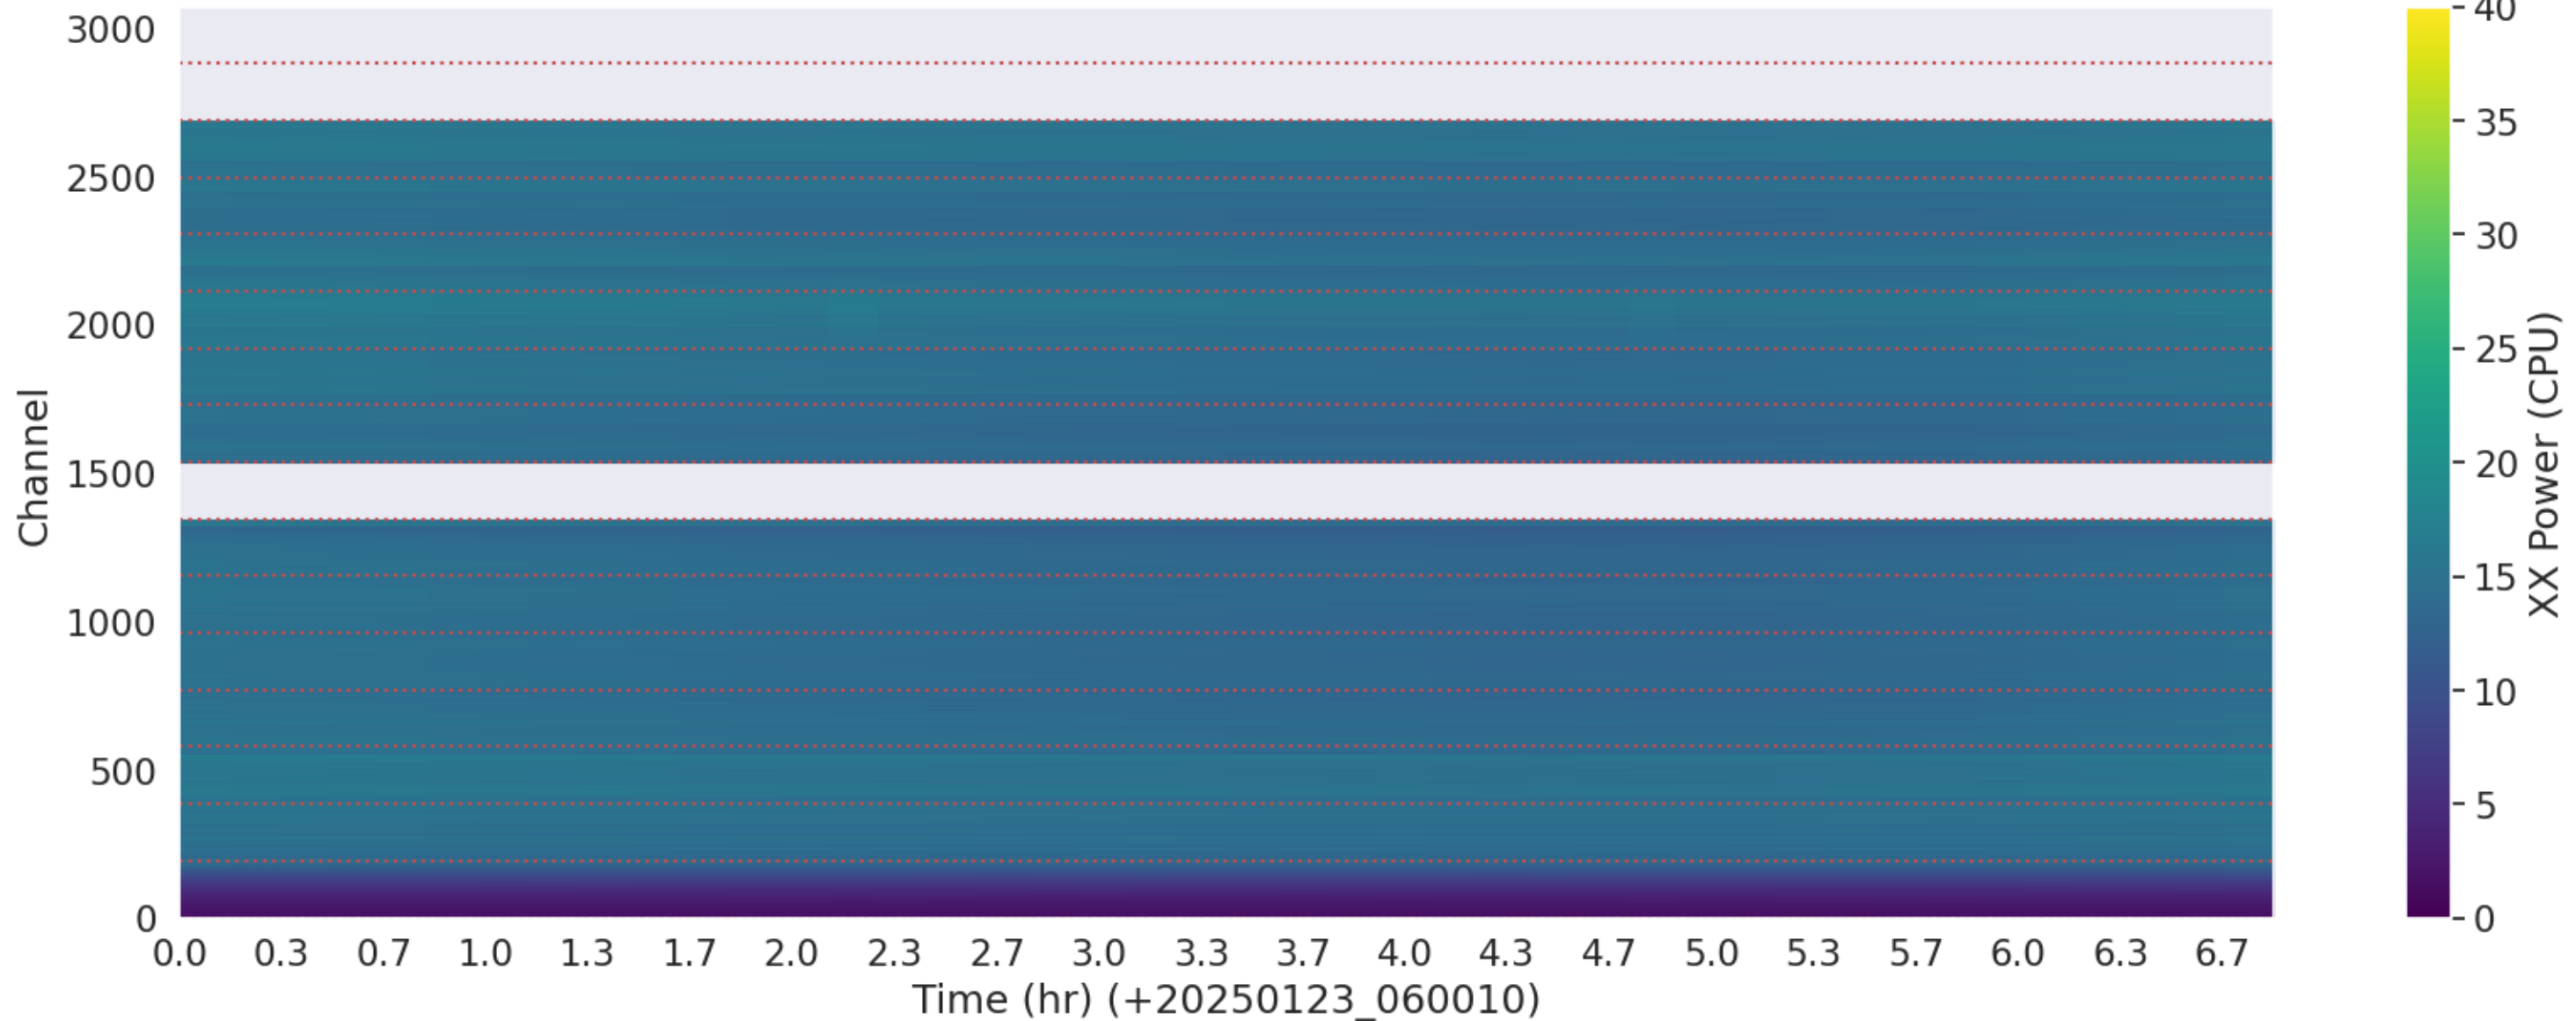

LWA011 - Correlator# 072 - XX - FLAGS: Good

LWA011 - Correlator# 072 - YY - FLAGS: HighTimeVar

LWA010 - Correlator# 073 - XX - FLAGS: Good

LWA010 - Correlator# 073 - YY - FLAGS: Good

LWA012 - Correlator# 074 - XX - FLAGS: Good