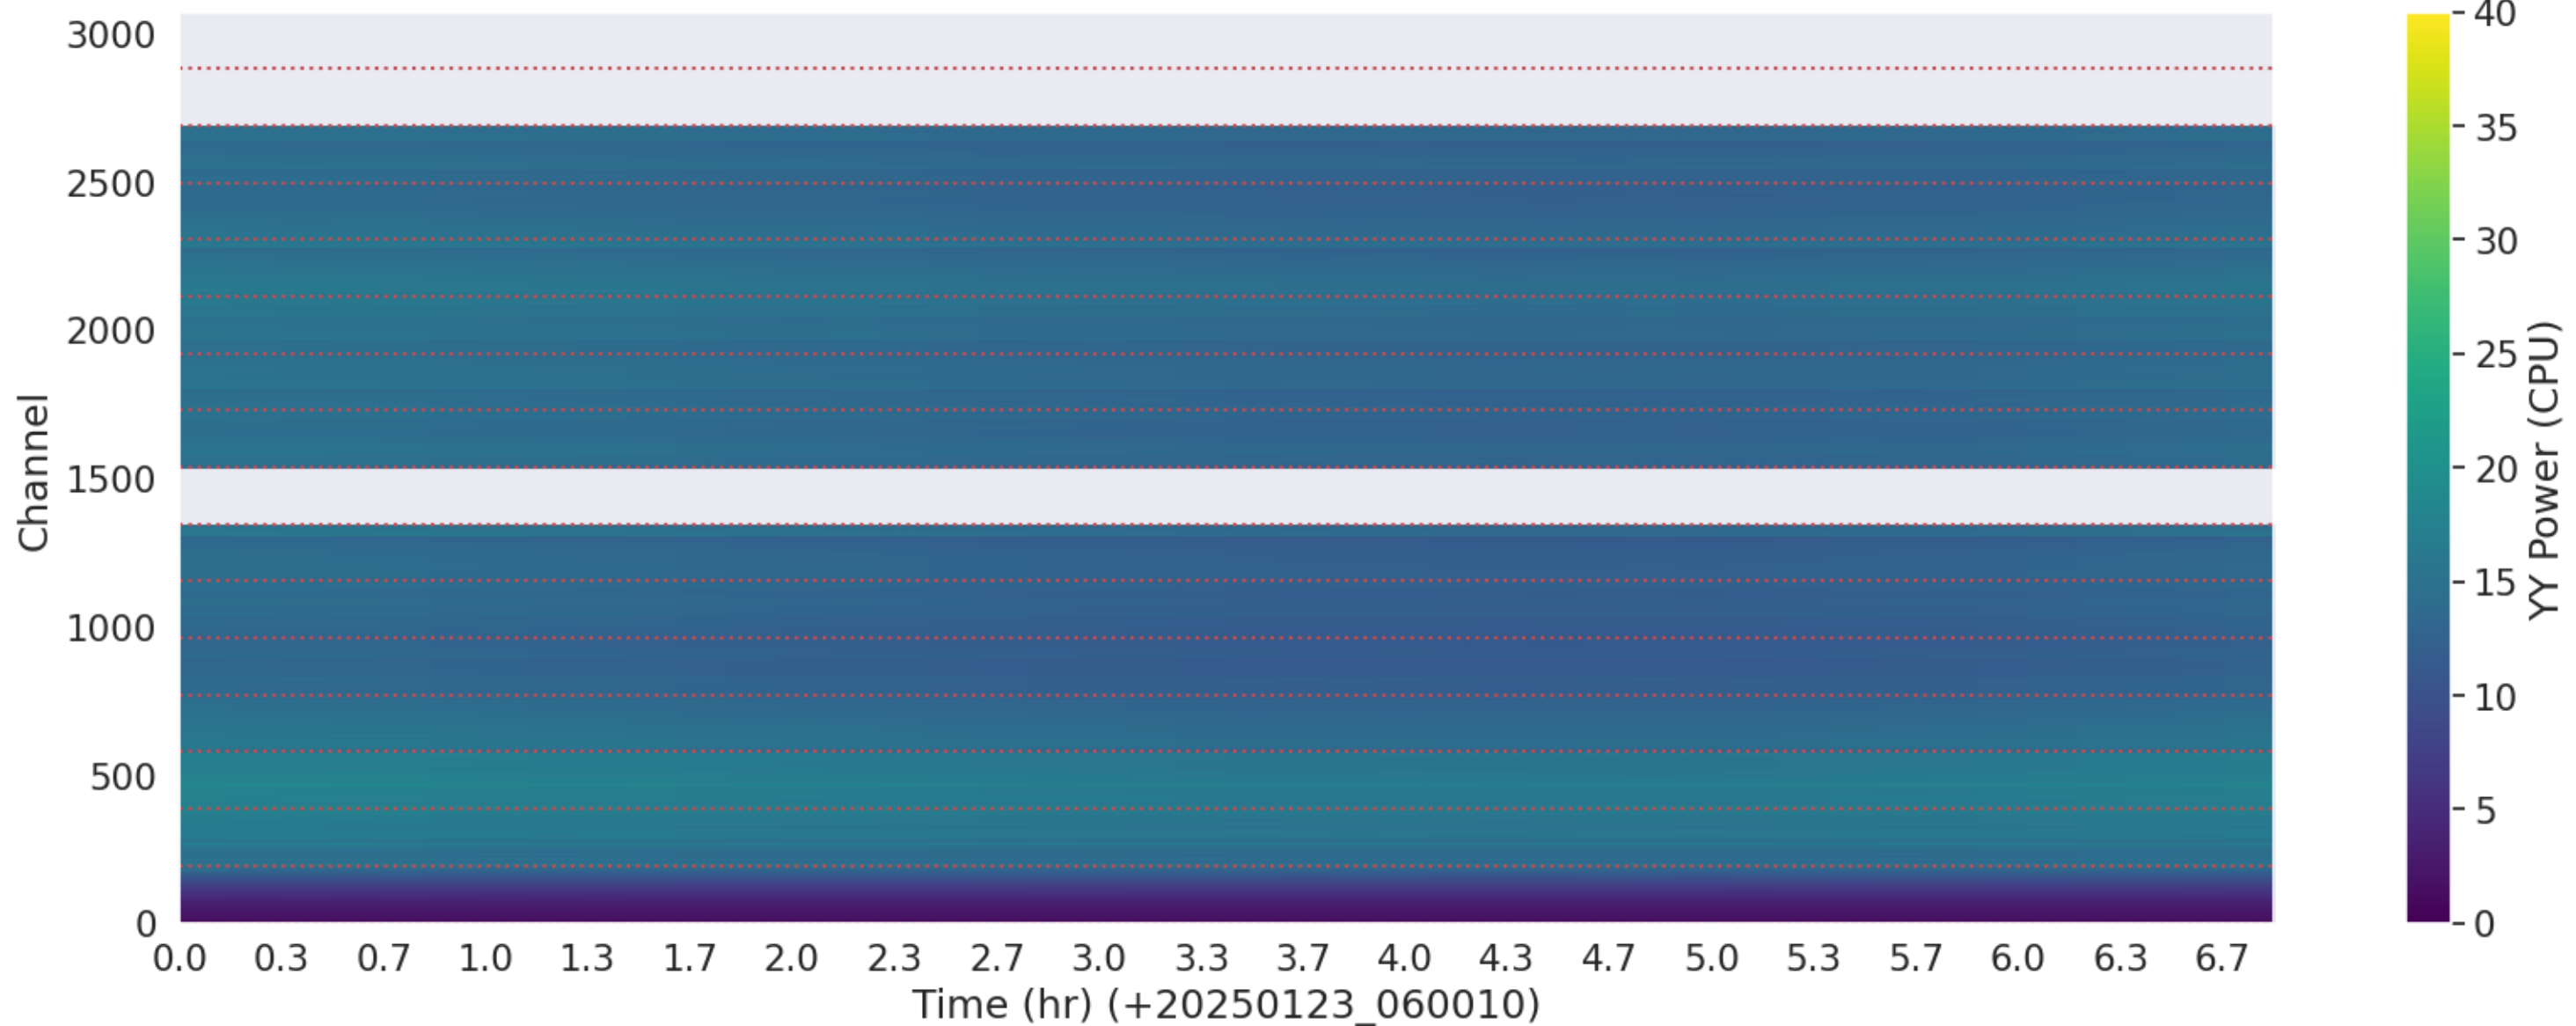

LWA150 - Correlator# 215 - XX - FLAGS: Good

LWA150 - Correlator# 215 - YY - FLAGS: Good

LWA149 - Correlator# 216 - XX - FLAGS: Good

LWA148 - Correlator# 217 - XX - FLAGS: Good

LWA148 - Correlator# 217 - YY - FLAGS: Good