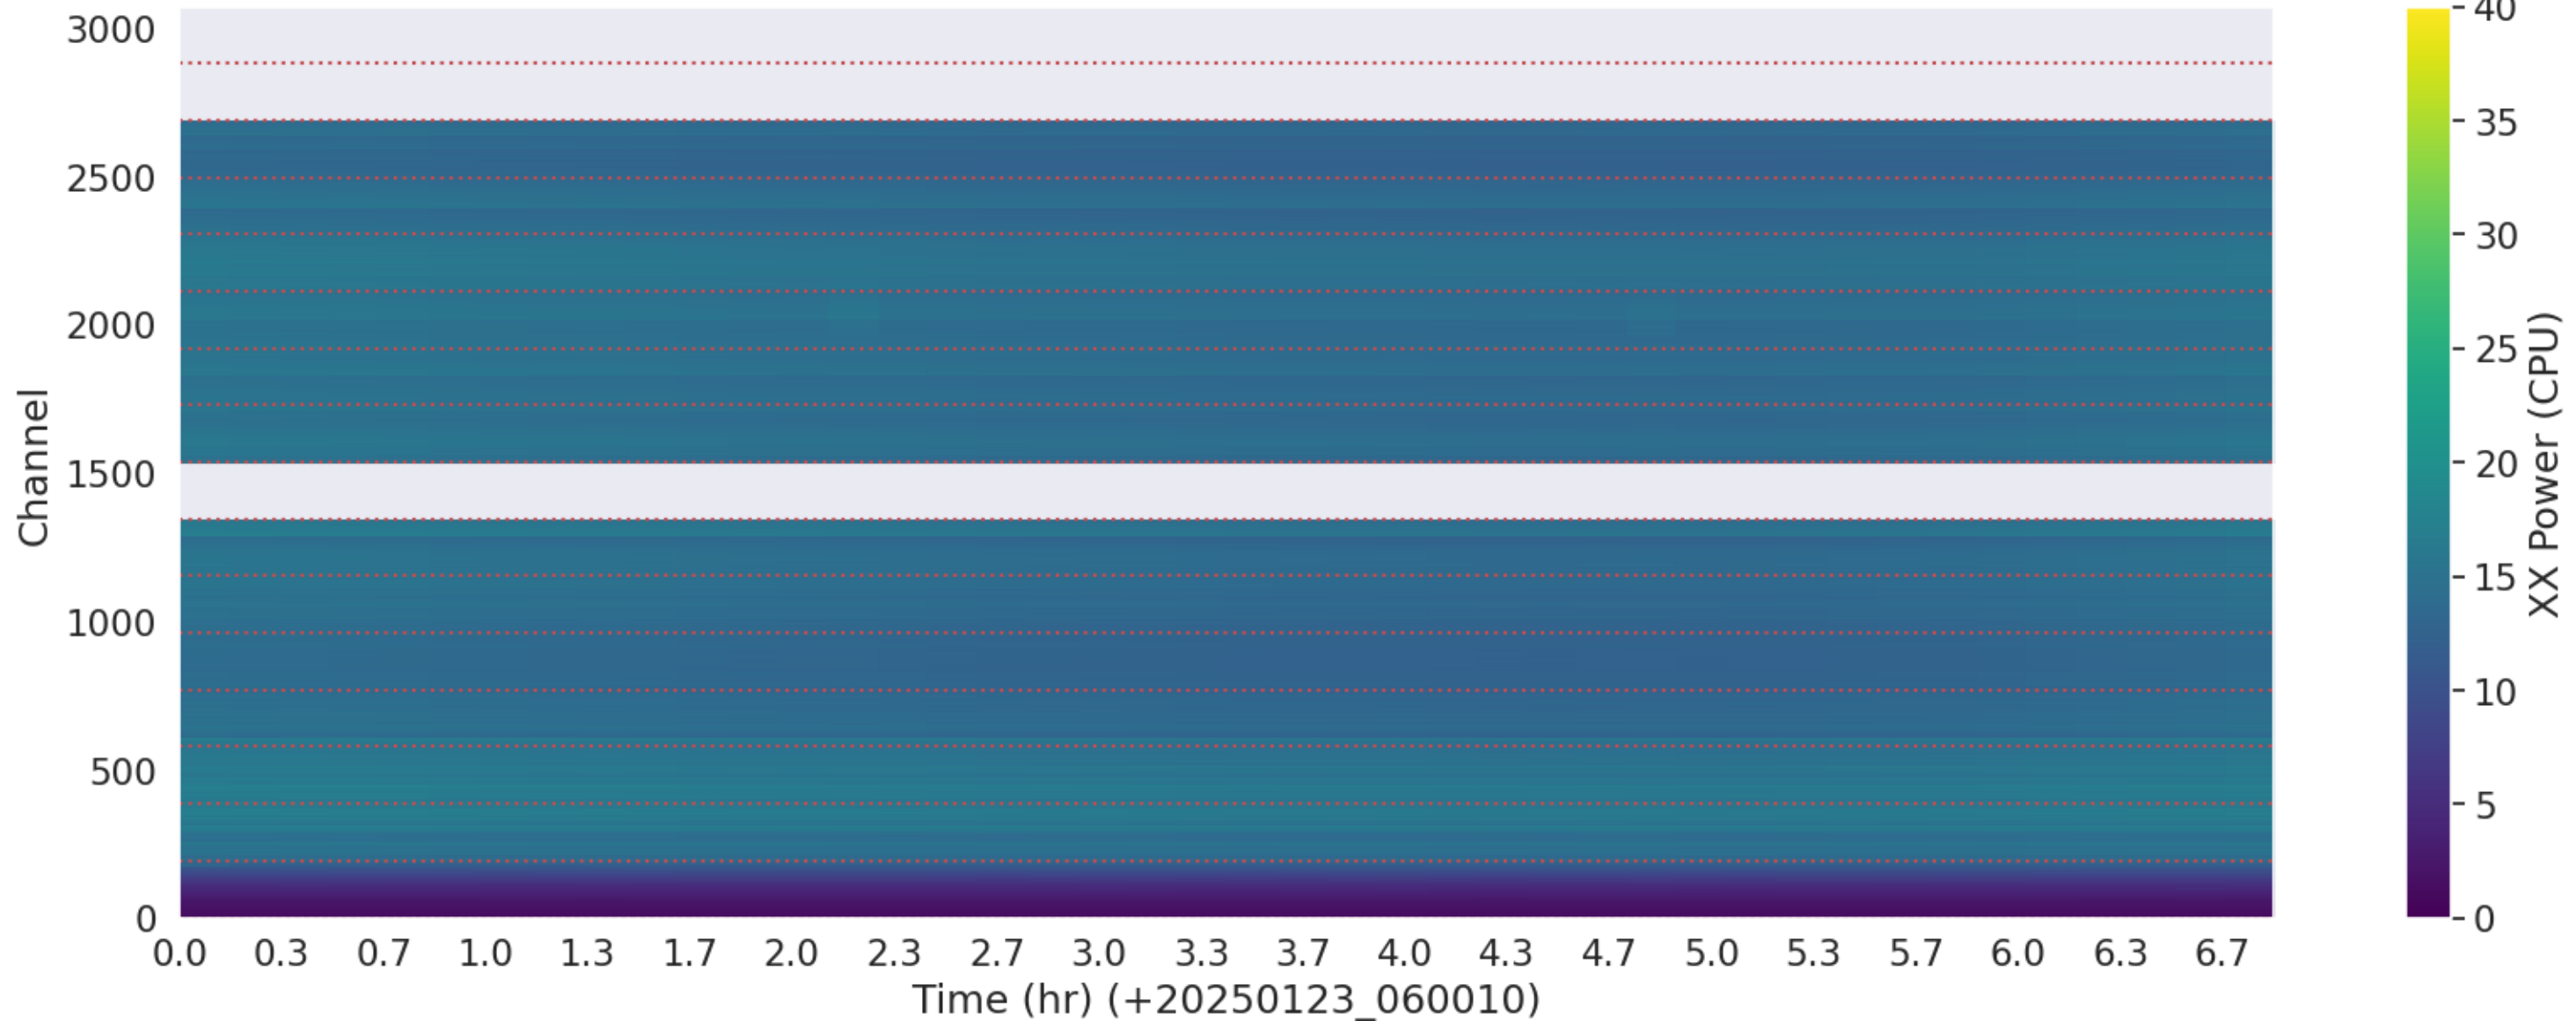

LWA181 - Correlator# 231 - YY - FLAGS: Good

LWA154 - Correlator# 233 - XX - FLAGS: Good

LWA157 - Correlator# 234 - YY - FLAGS: Good

LWA156 - Correlator# 235 - XX - FLAGS: Good

LWA156 - Correlator# 235 - YY - FLAGS: Good