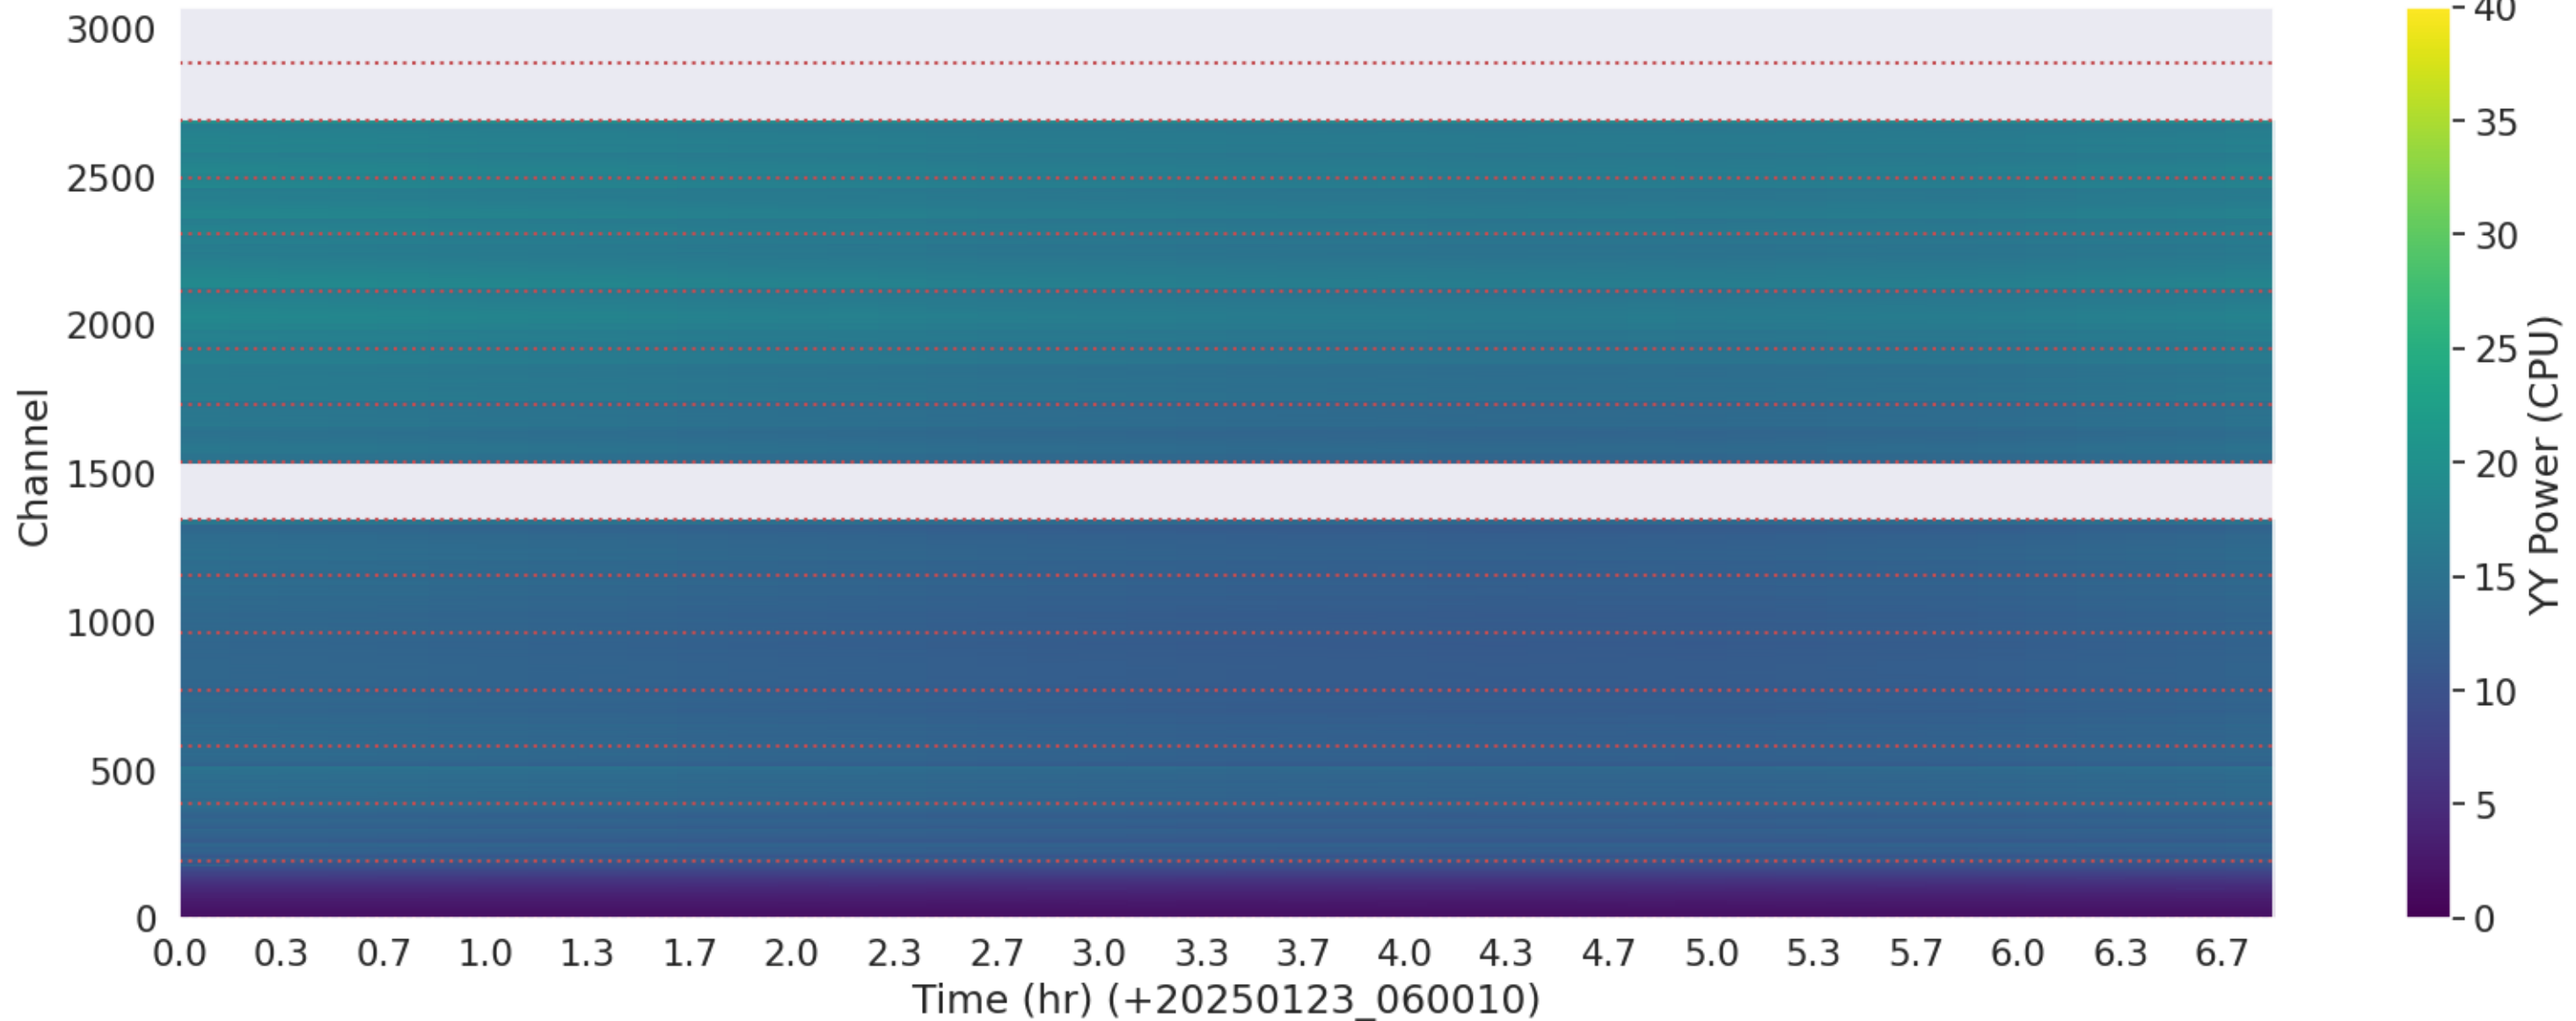

LWA098 - Correlator# 173 - XX - FLAGS: Good

LWA101 - Correlator# 174 - YY - FLAGS: Good

LWA100 - Correlator# 175 - XX - FLAGS: Good

LWA100 - Correlator# 175 - YY - FLAGS: Good

LWA103 - Correlator# 176 - XX - FLAGS: Good