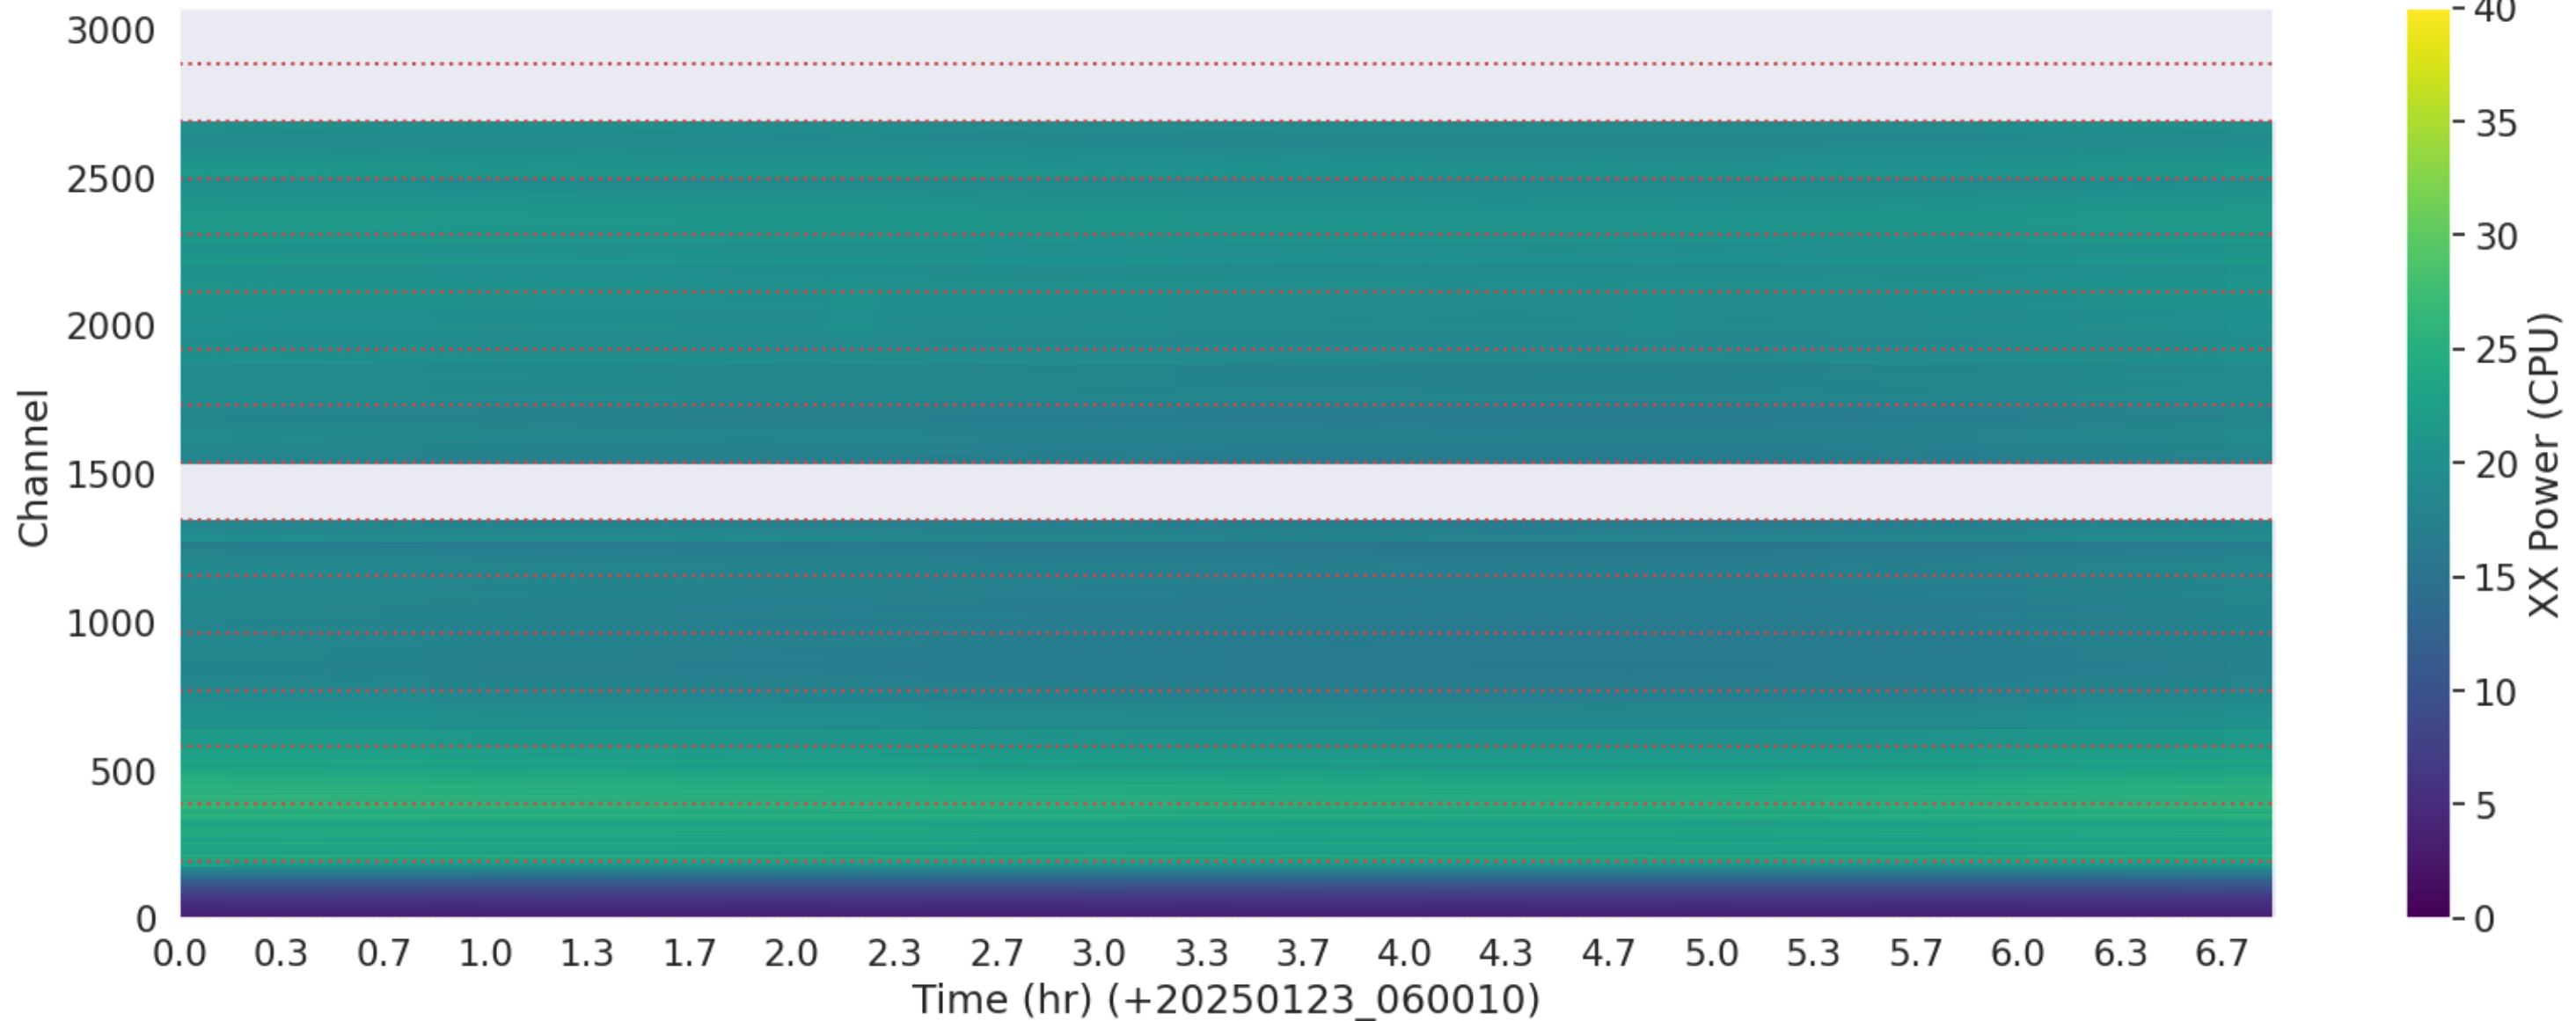

LWA315 - Correlator# 350 - XX - FLAGS: Good