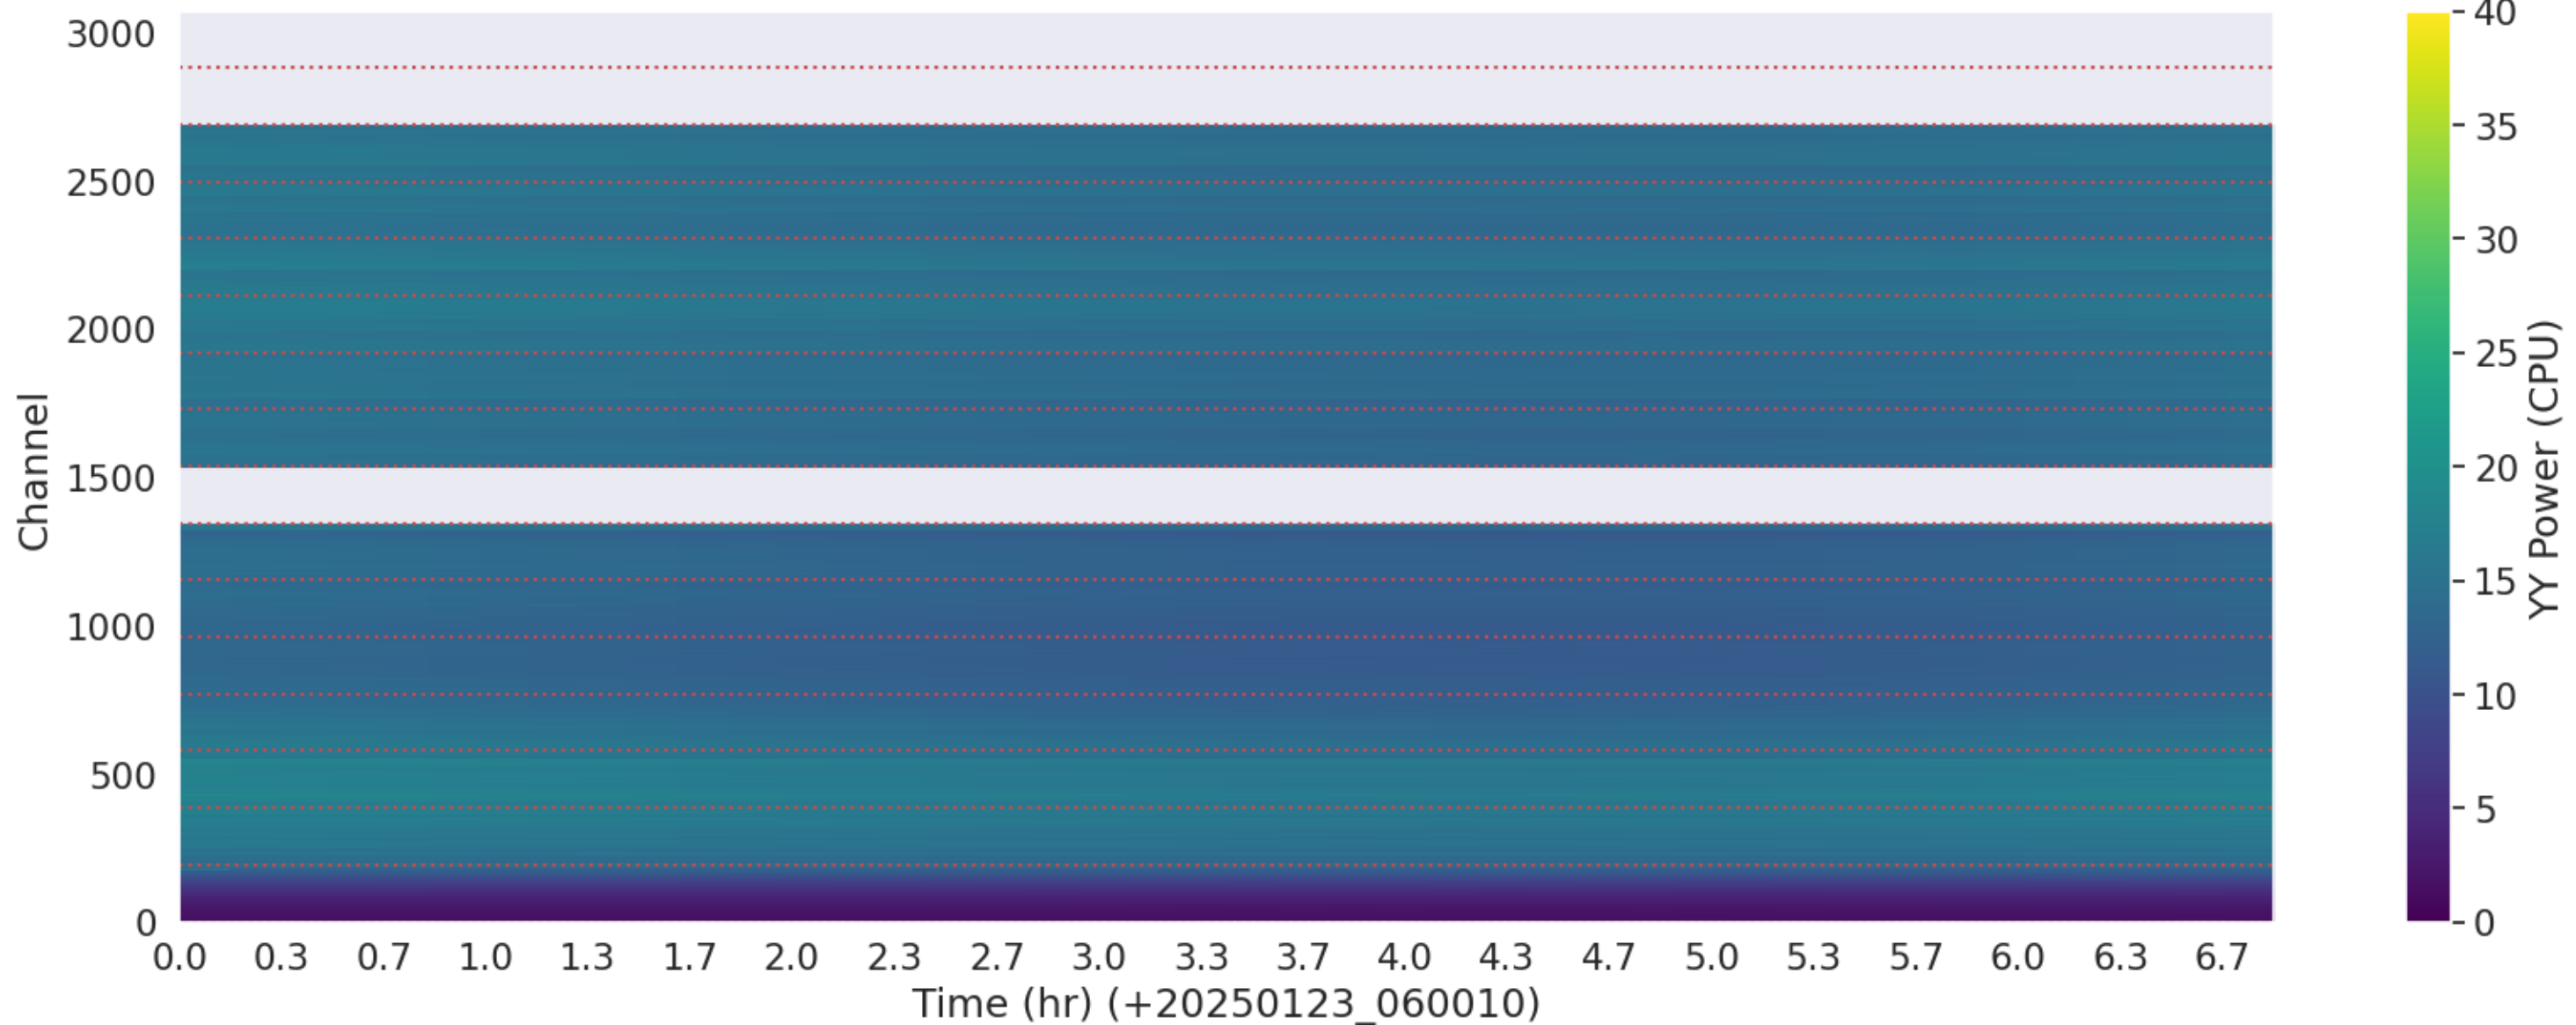

LWA120 - Correlator# 208 - YY - FLAGS: HighTimeVar

LWA082 - Correlator# 209 - XX - FLAGS: Good

LWA082 - Correlator# 209 - YY - FLAGS: Good

LWA143 - Correlator# 210 - XX - FLAGS: Good

LWA143 - Correlator# 210 - YY - FLAGS: Good