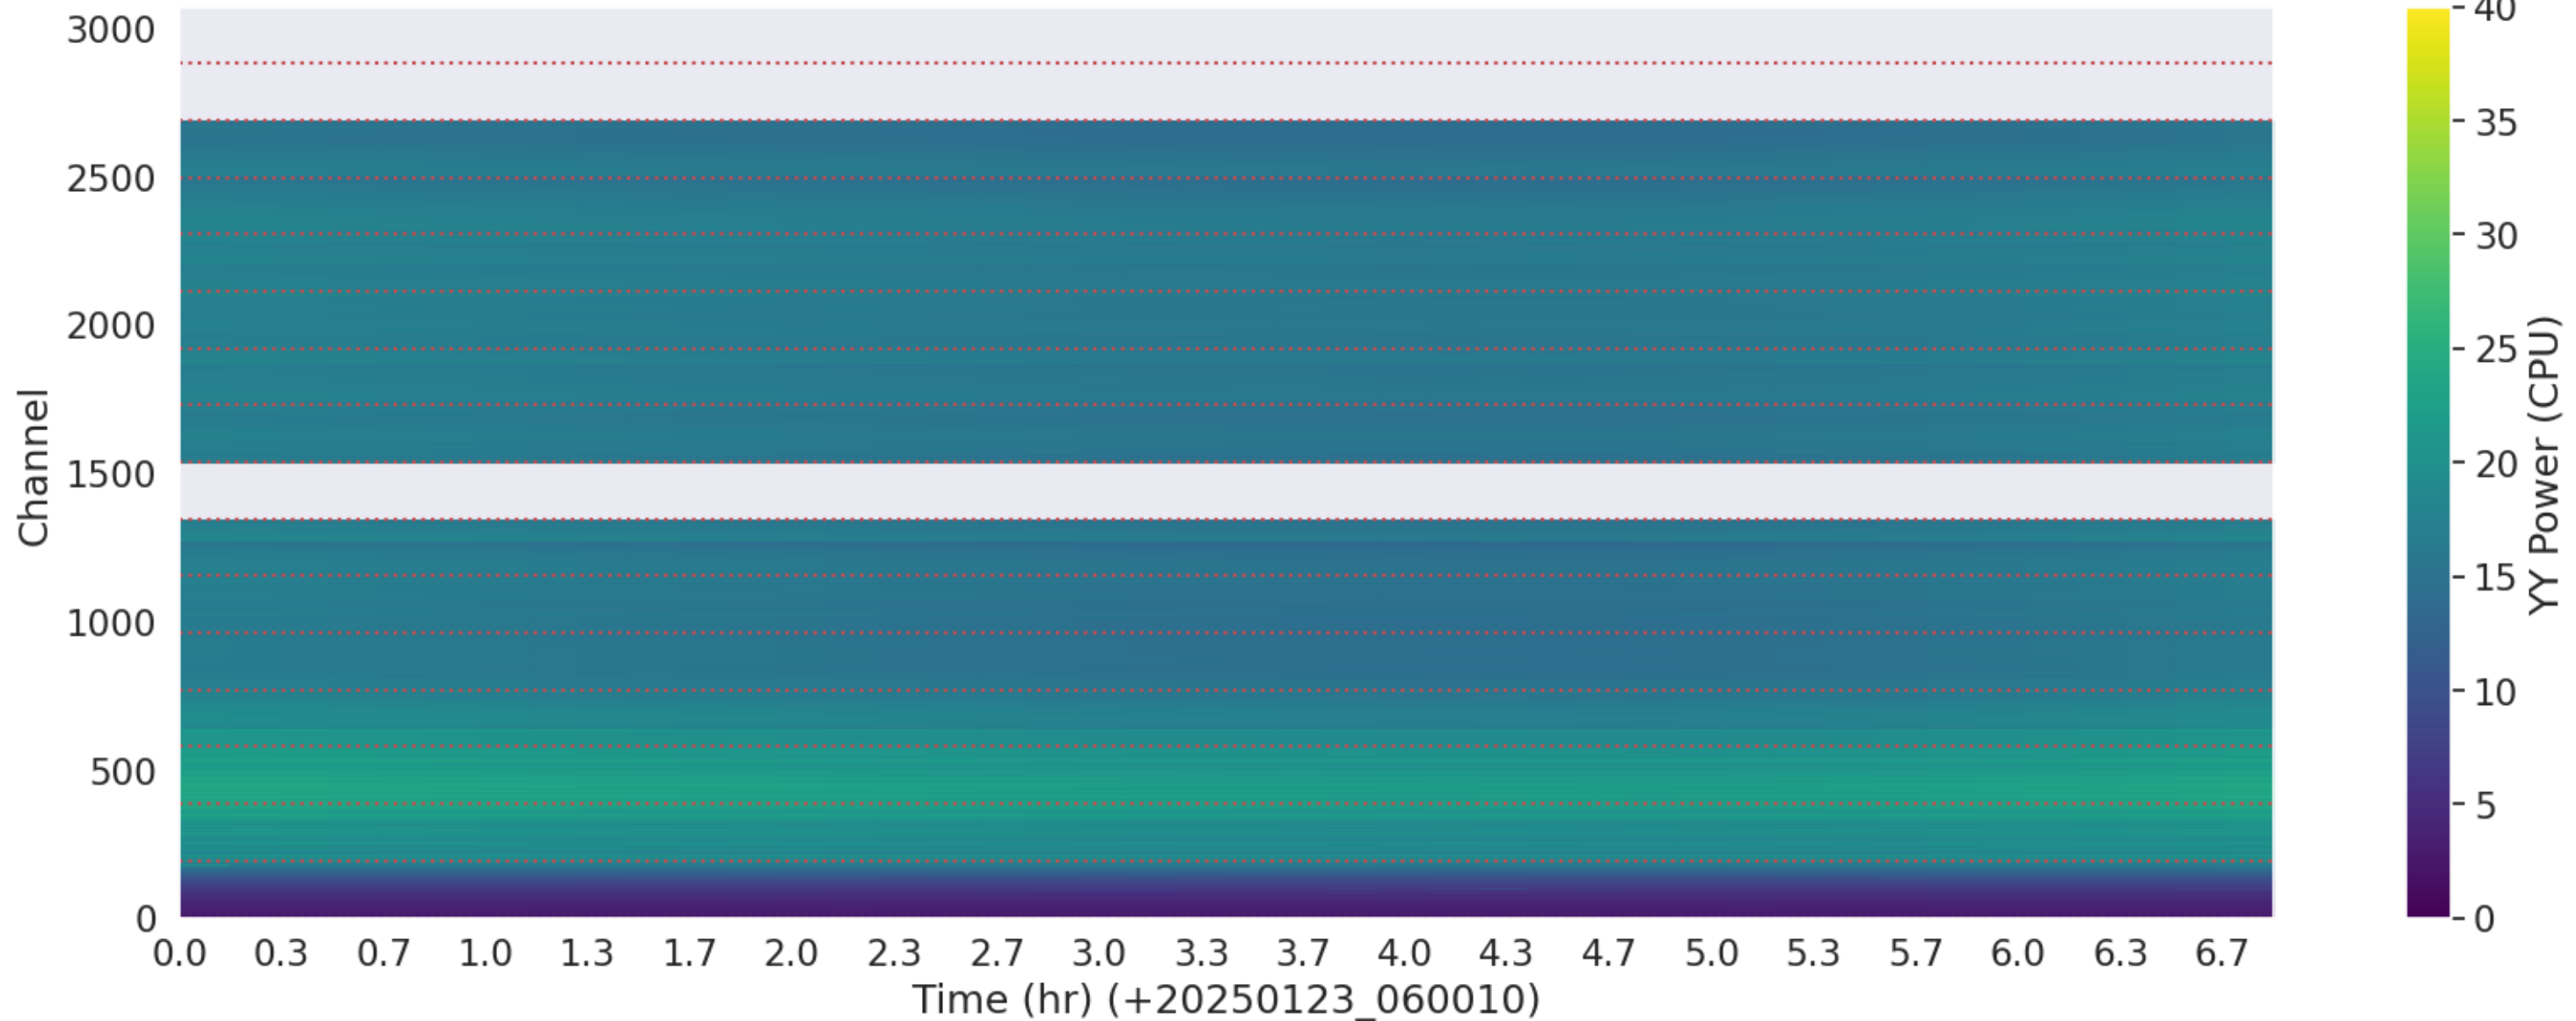

LWA315 - Correlator# 350 - YY - FLAGS: Good