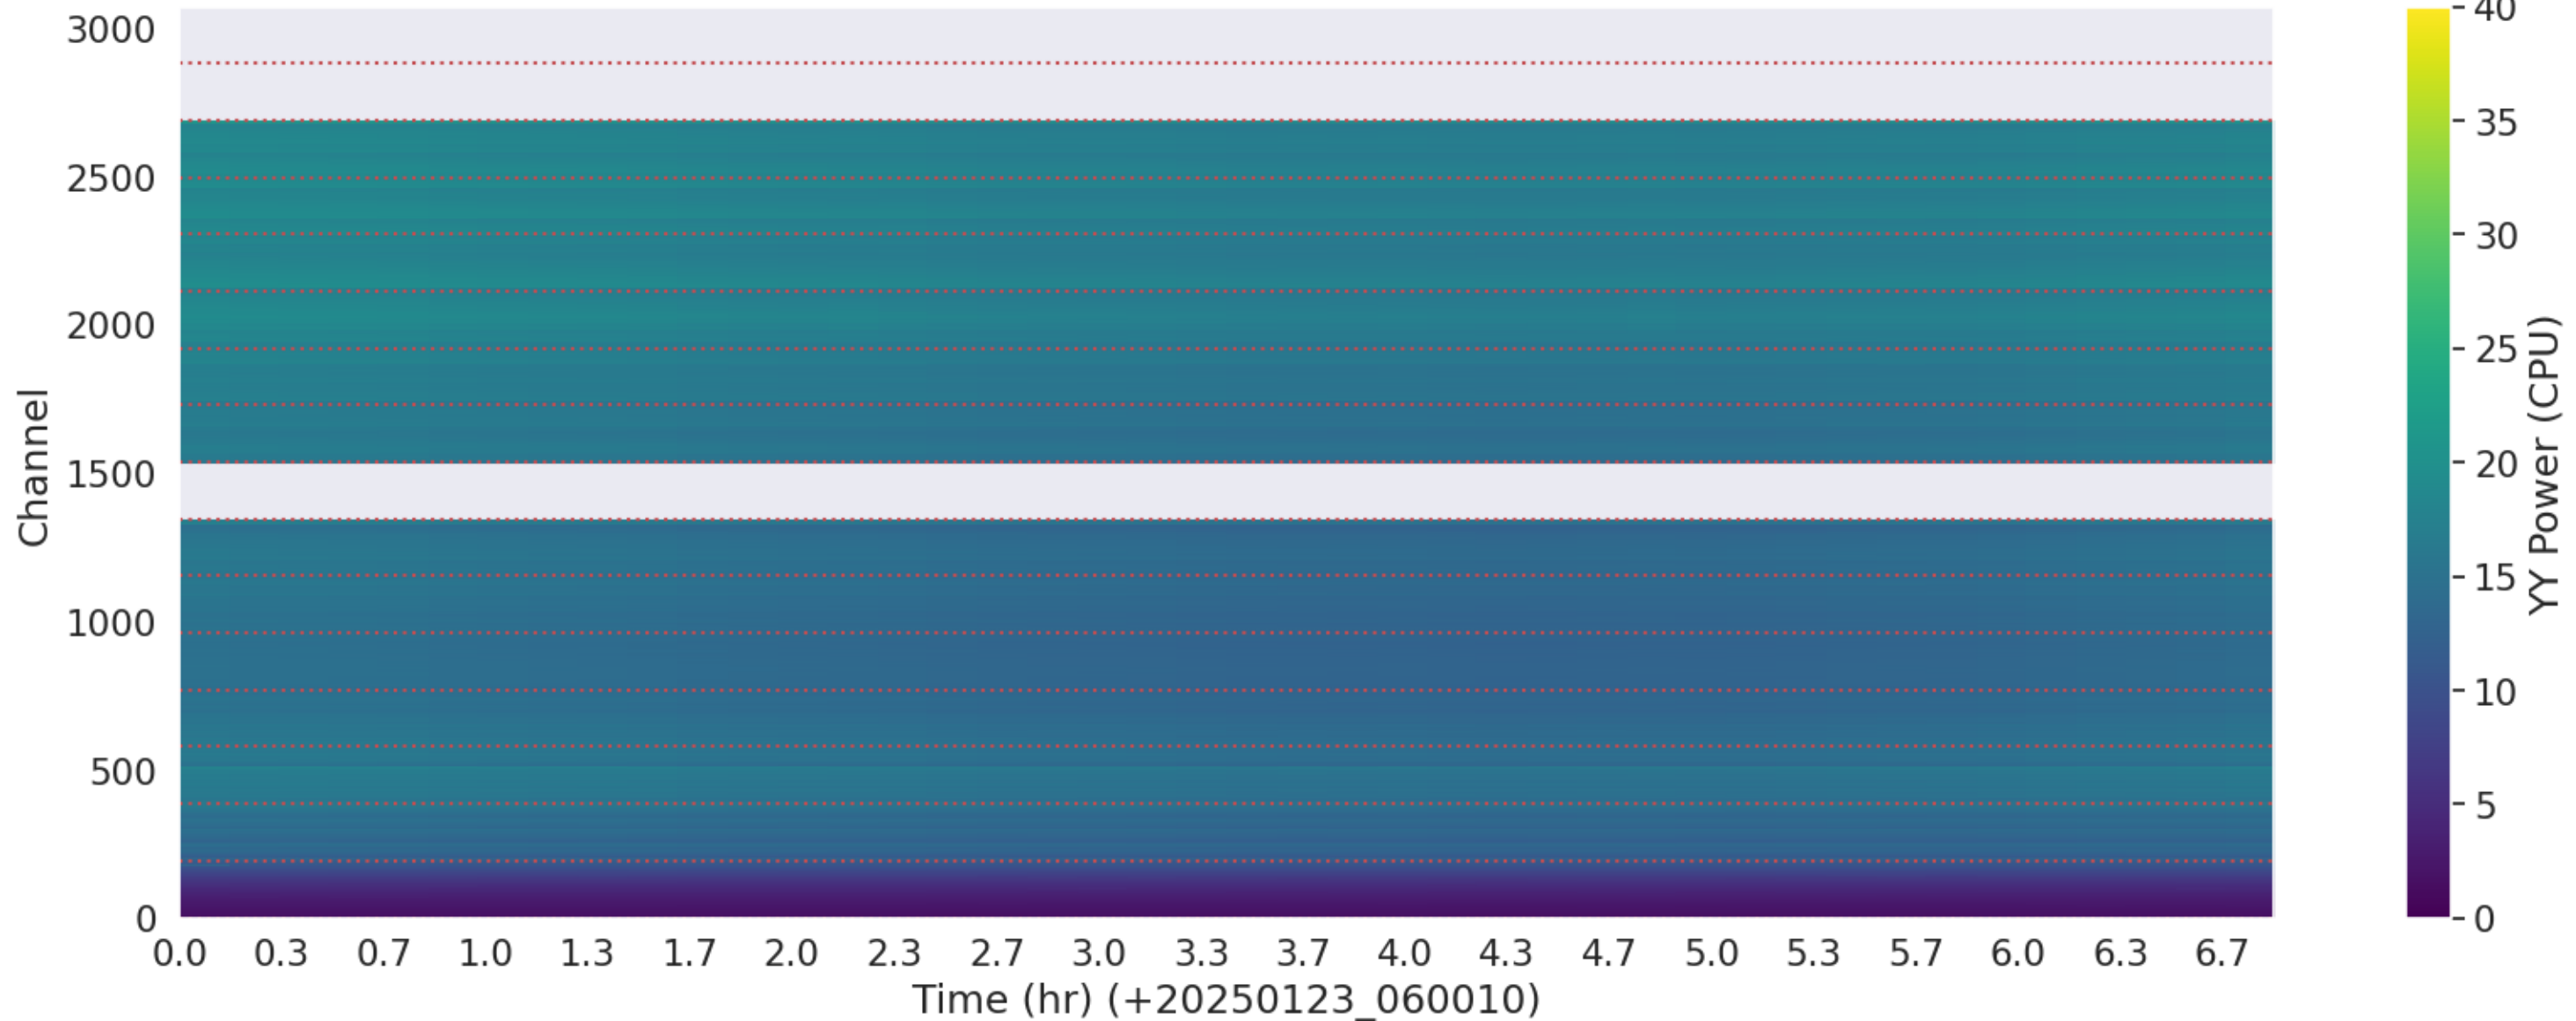

LWA011 - Correlator# 072 - XX - FLAGS: Good

LWA011 - Correlator# 072 - YY - FLAGS: HighTimeVar

LWA010 - Correlator# 073 - XX - FLAGS: Good

LWA010 - Correlator# 073 - YY - FLAGS: Good

LWA012 - Correlator# 074 - XX - FLAGS: Good