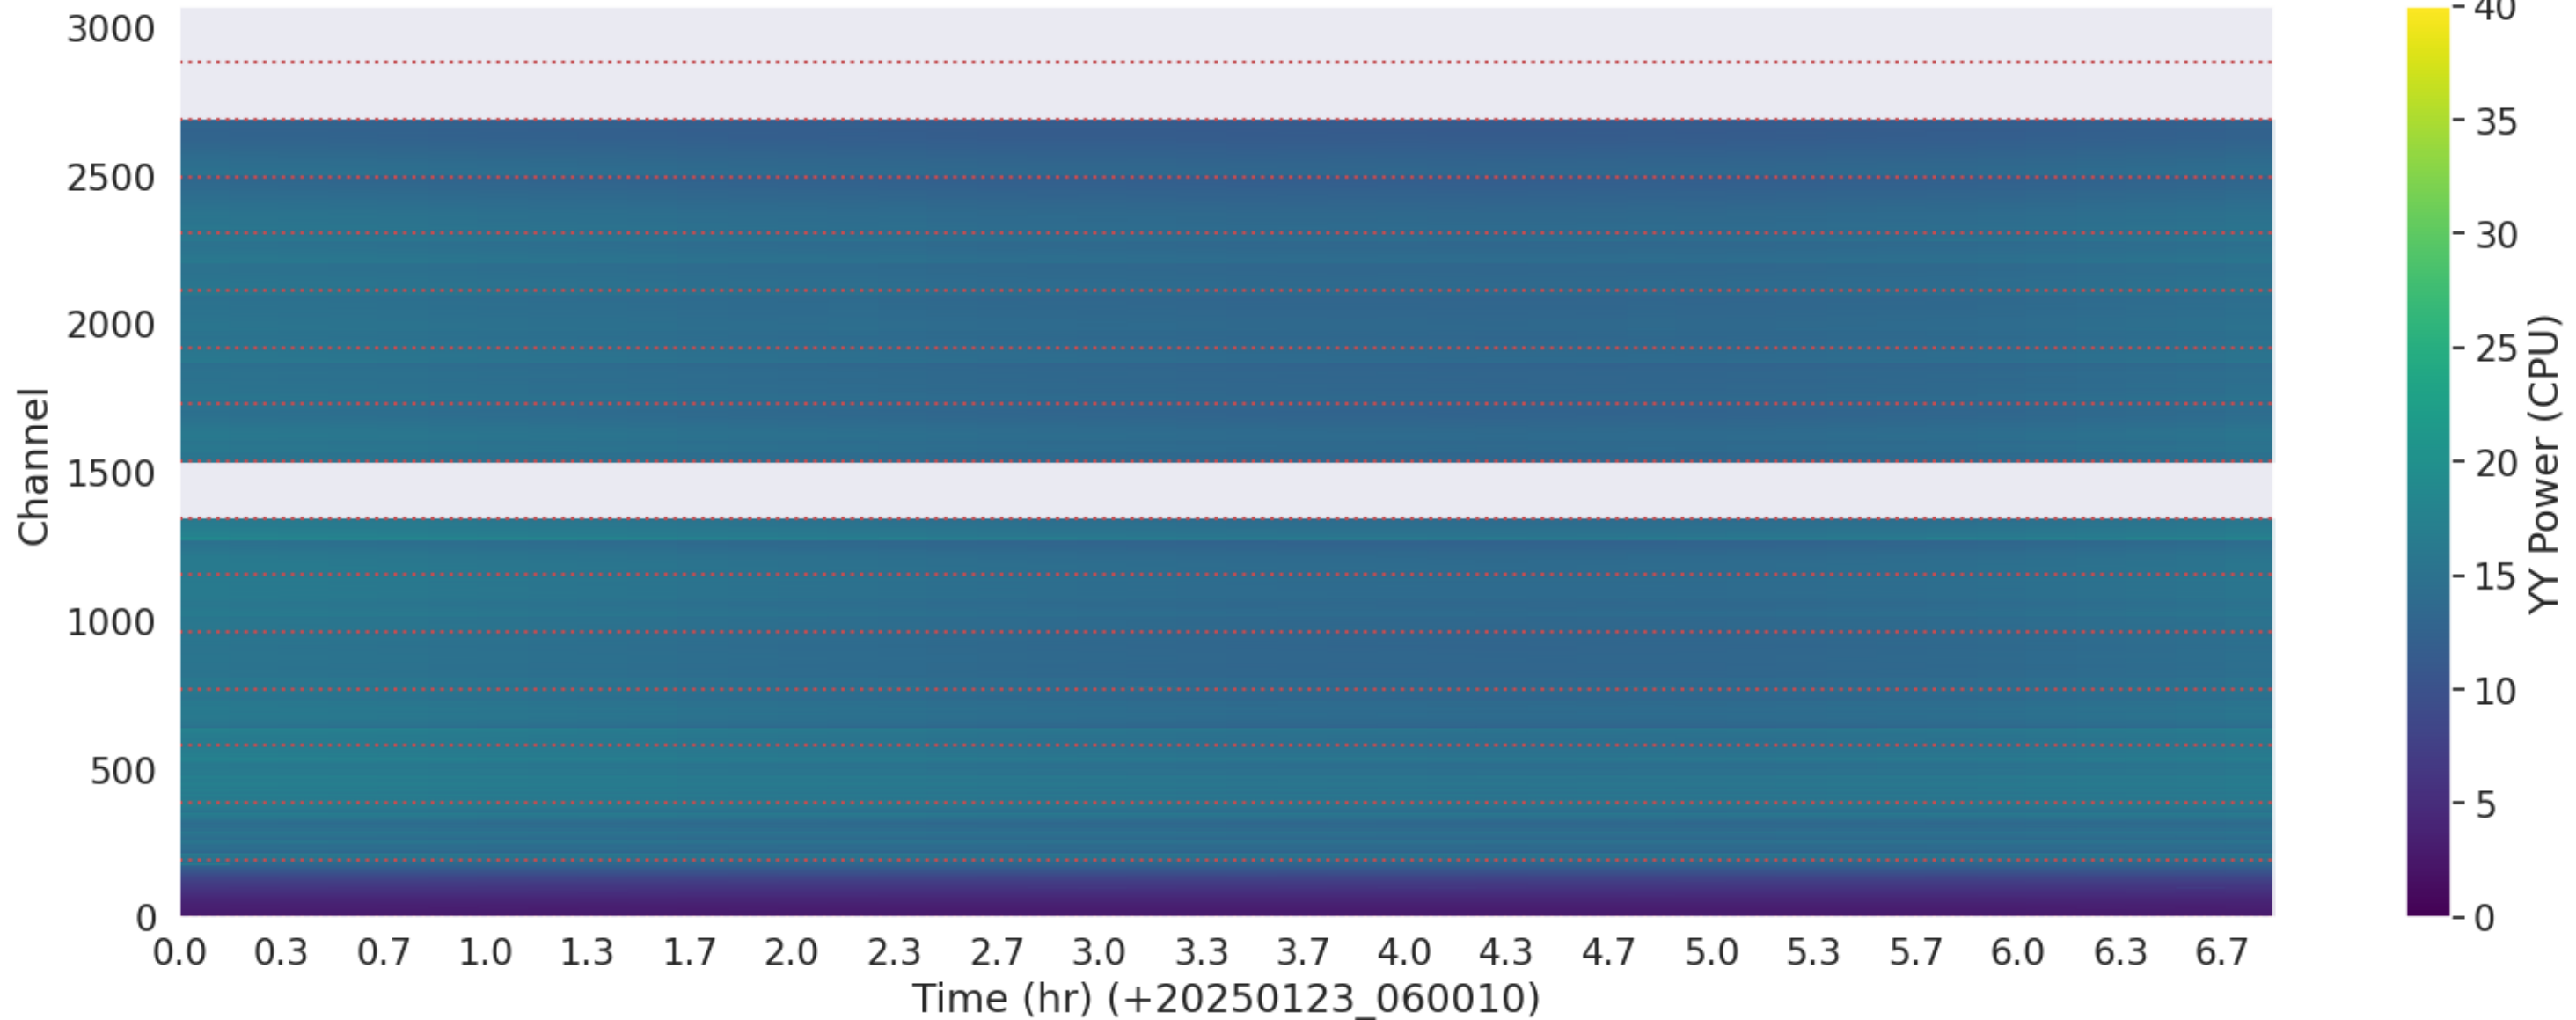

LWA159 - Correlator# 236 - YY - FLAGS: Good