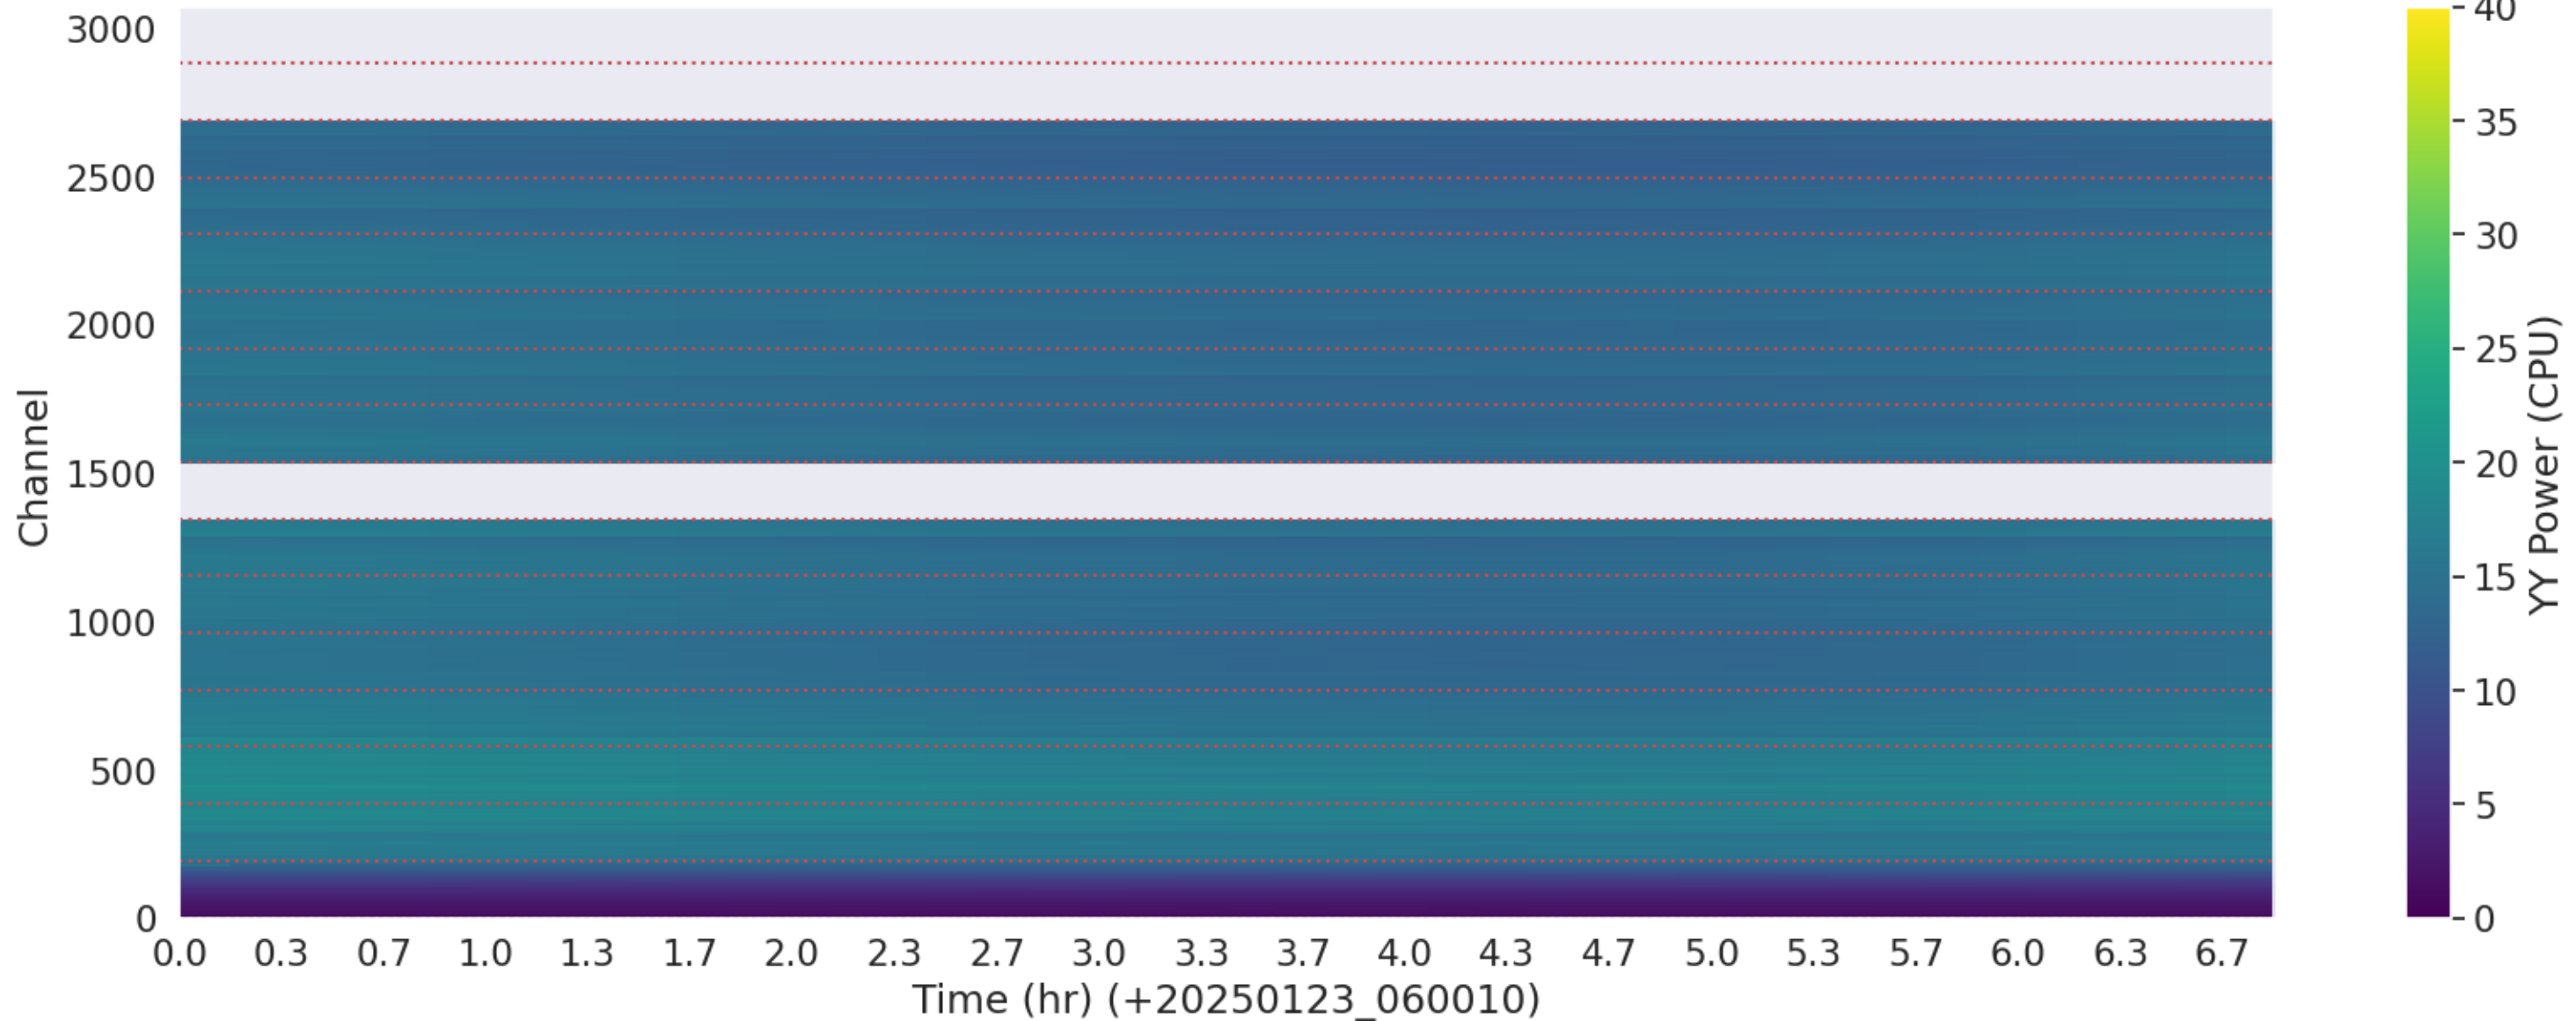

LWA125 - Correlator# 227 - YY - FLAGS: Good

LWA188 - Correlator# 228 - XX - FLAGS: Good

LWA188 - Correlator# 228 - YY - FLAGS: Good

LWA128 - Correlator# 229 - YY - FLAGS: Good

LWA153 - Correlator# 230 - YY - FLAGS: Good