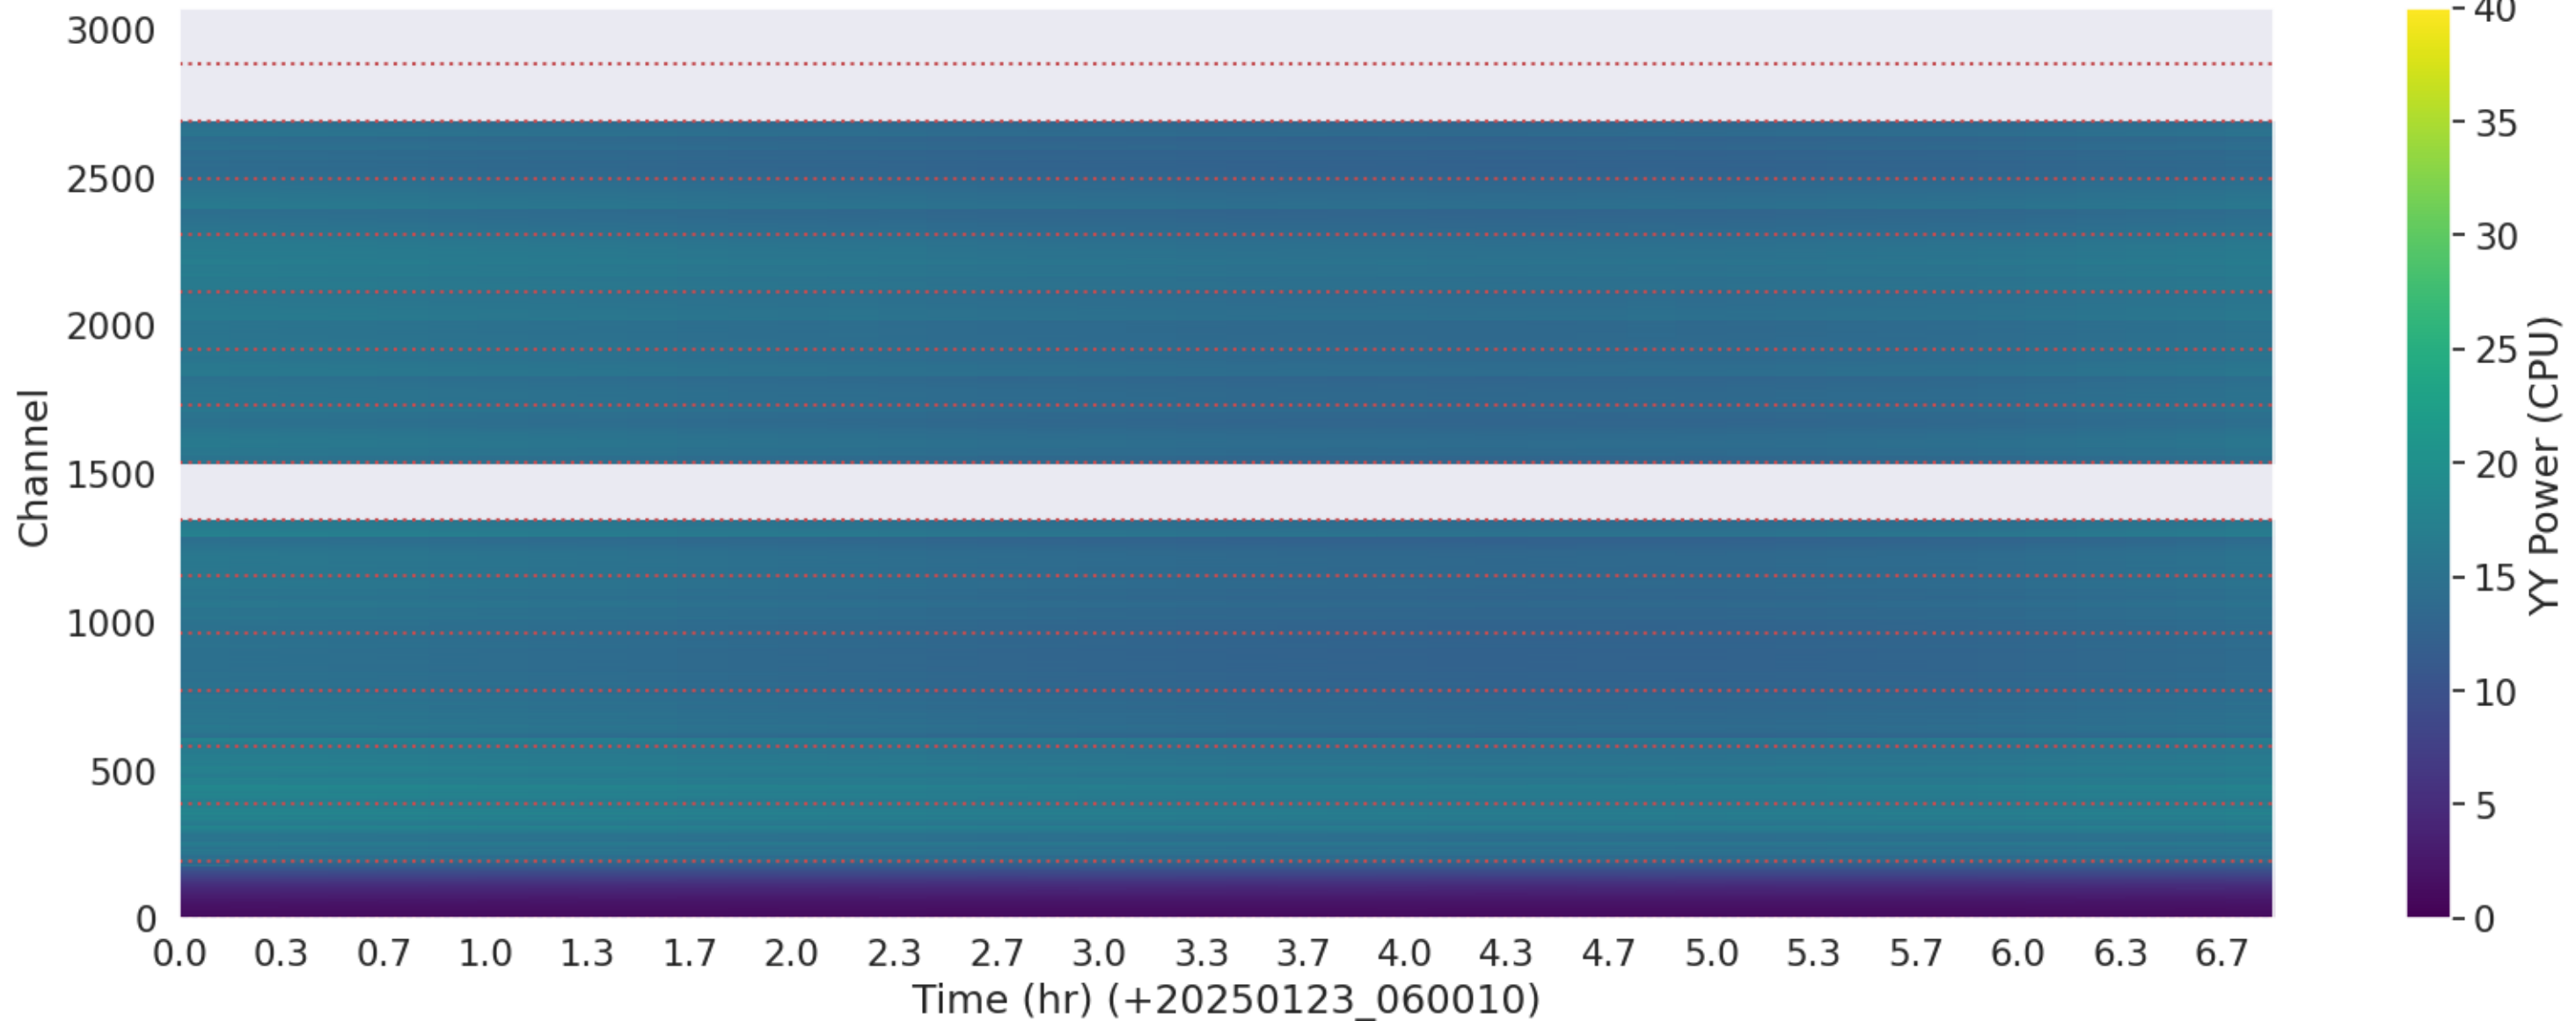

LWA181 - Correlator# 231 - YY - FLAGS: Good

LWA154 - Correlator# 233 - XX - FLAGS: Good

LWA157 - Correlator# 234 - YY - FLAGS: Good

LWA156 - Correlator# 235 - XX - FLAGS: Good

LWA156 - Correlator# 235 - YY - FLAGS: Good