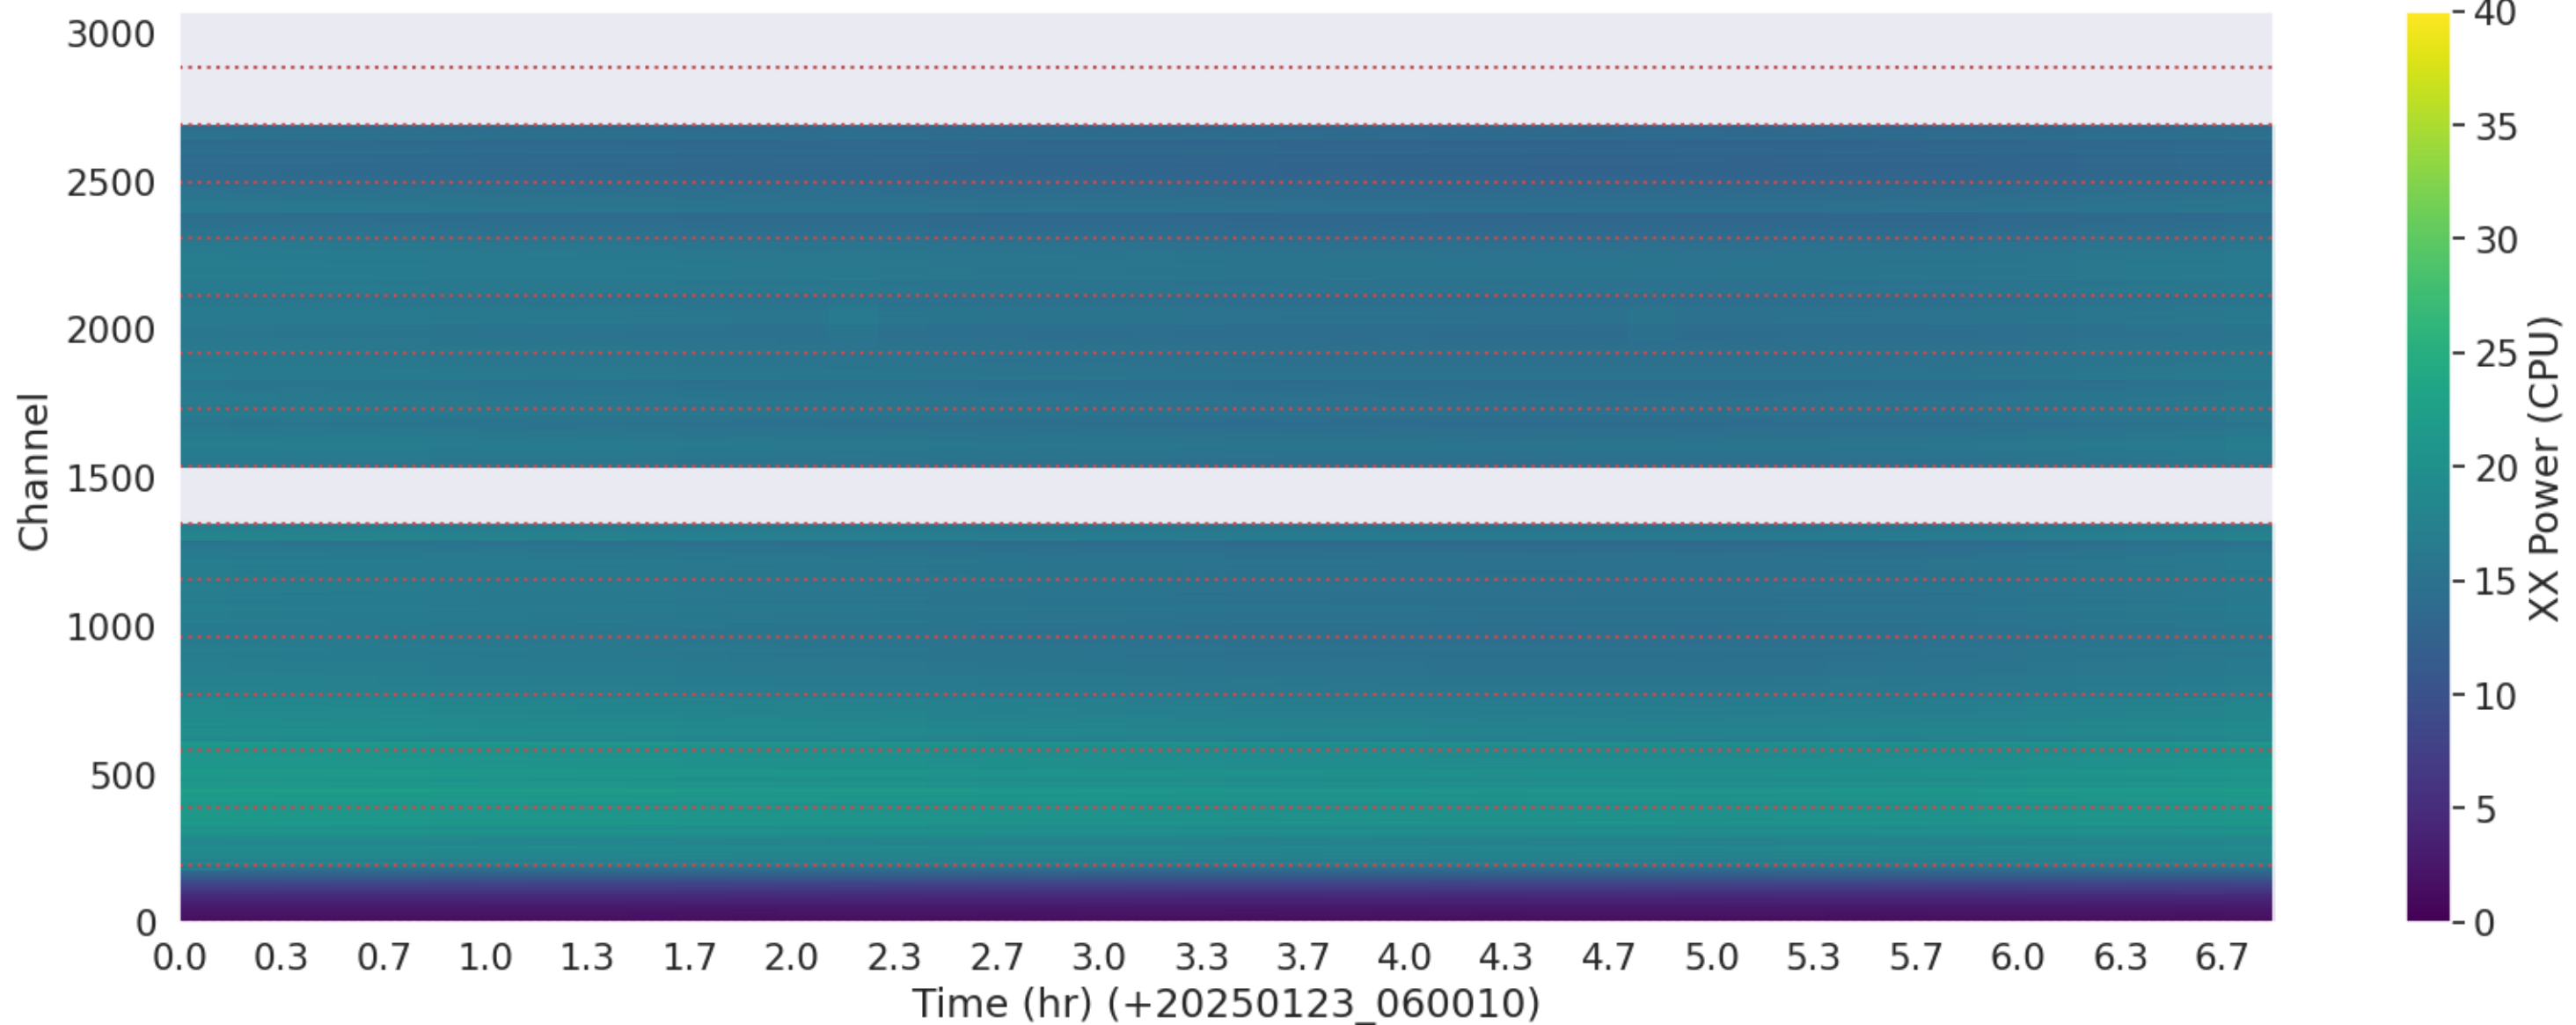

LWA118 - Correlator# 206 - XX - FLAGS: Good

LWA118 - Correlator# 206 - YY - FLAGS: Good

LWA117 - Correlator# 207 - XX - FLAGS: Good

LWA117 - Correlator# 207 - YY - FLAGS: Good

LWA120 - Correlator# 208 - XX - FLAGS: Good