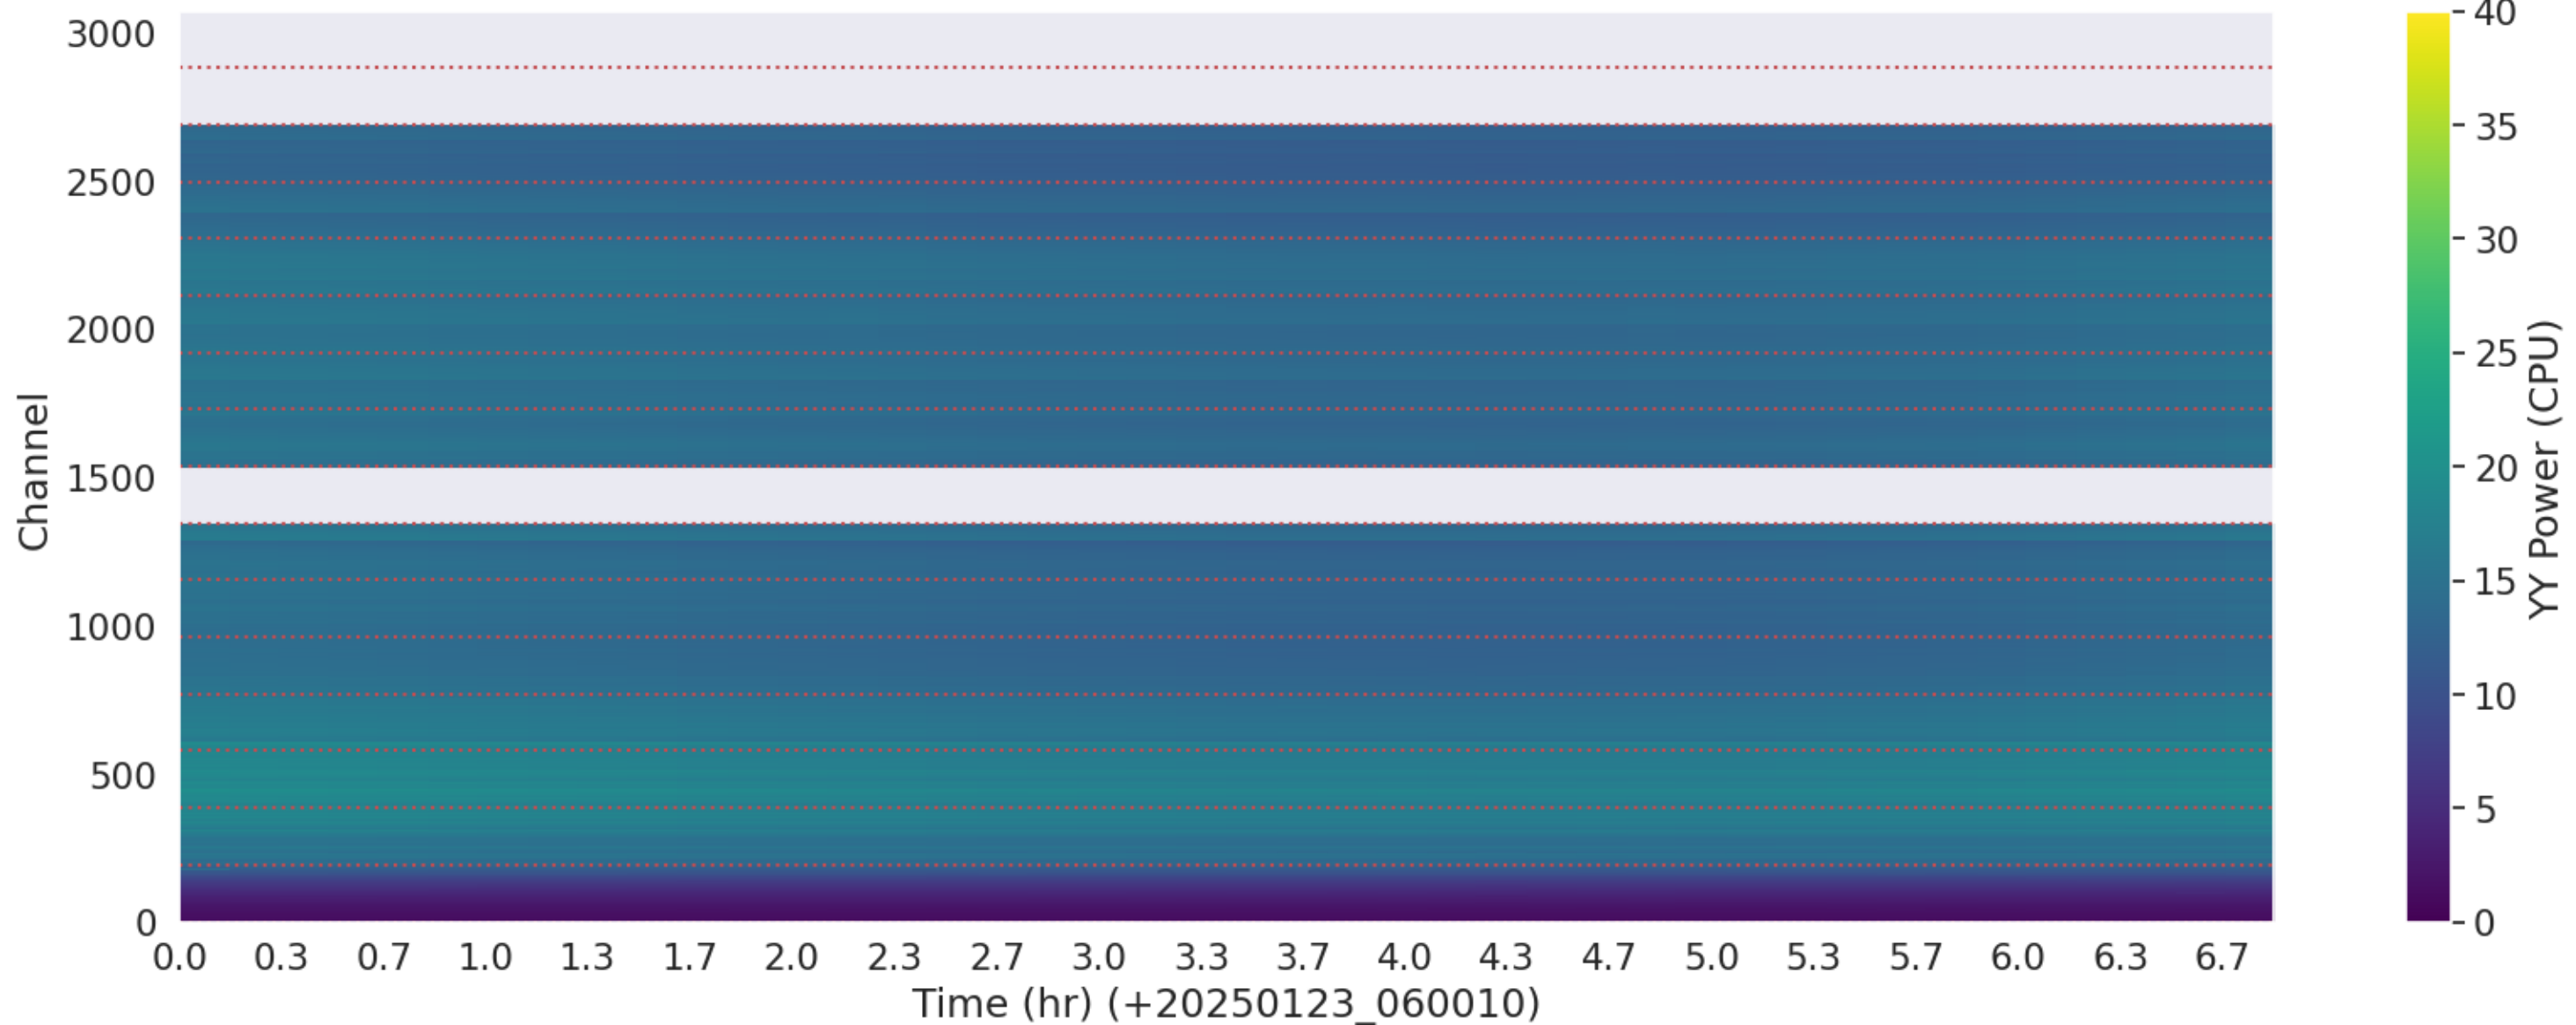

LWA122 - Correlator# 152 - YY - FLAGS: Good