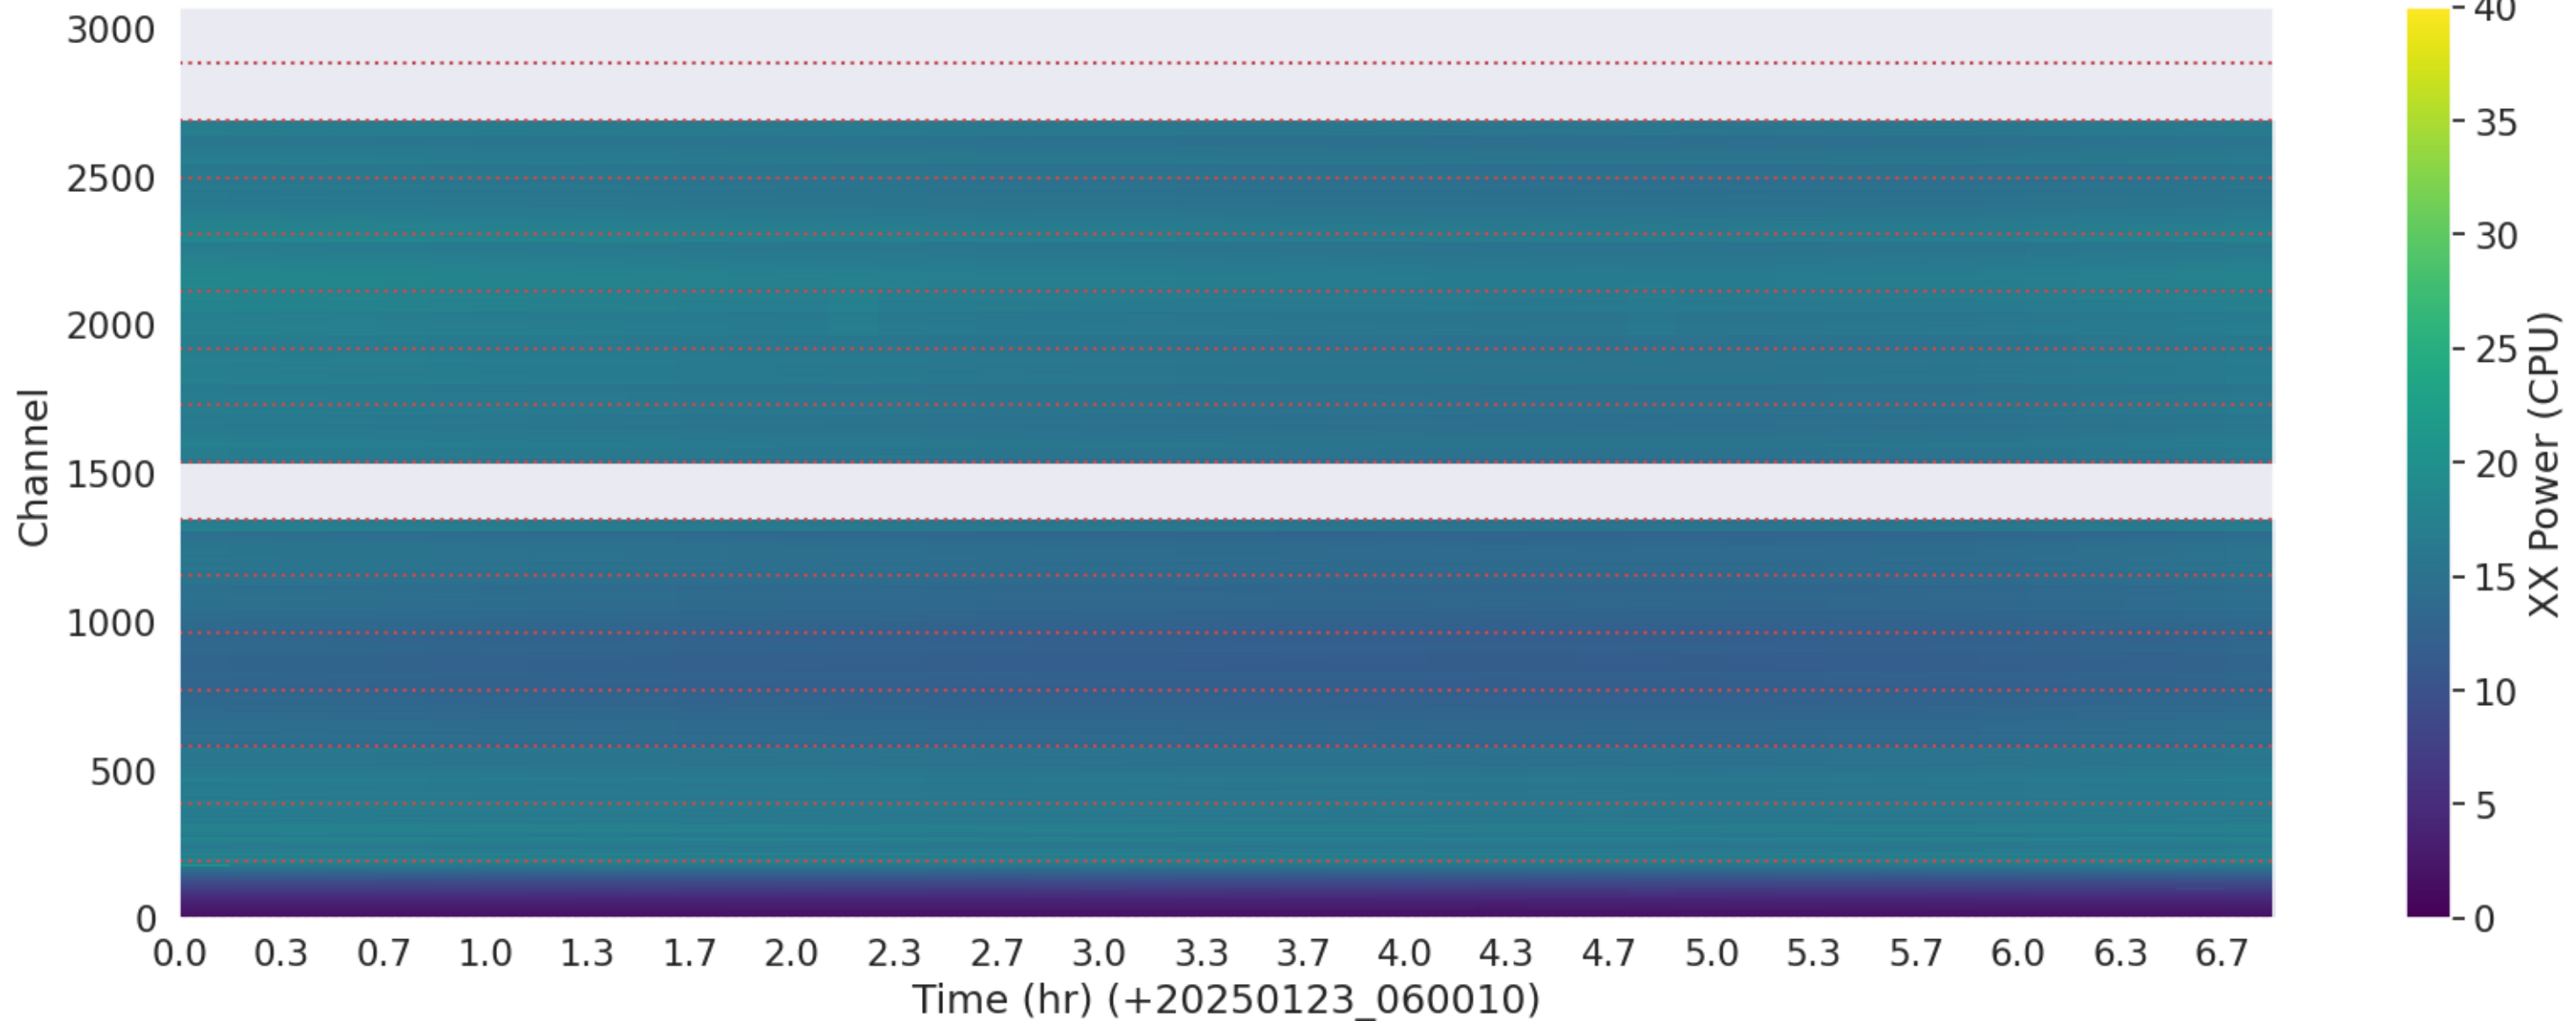

LWA082 - Correlator# 209 - XX - FLAGS: Good