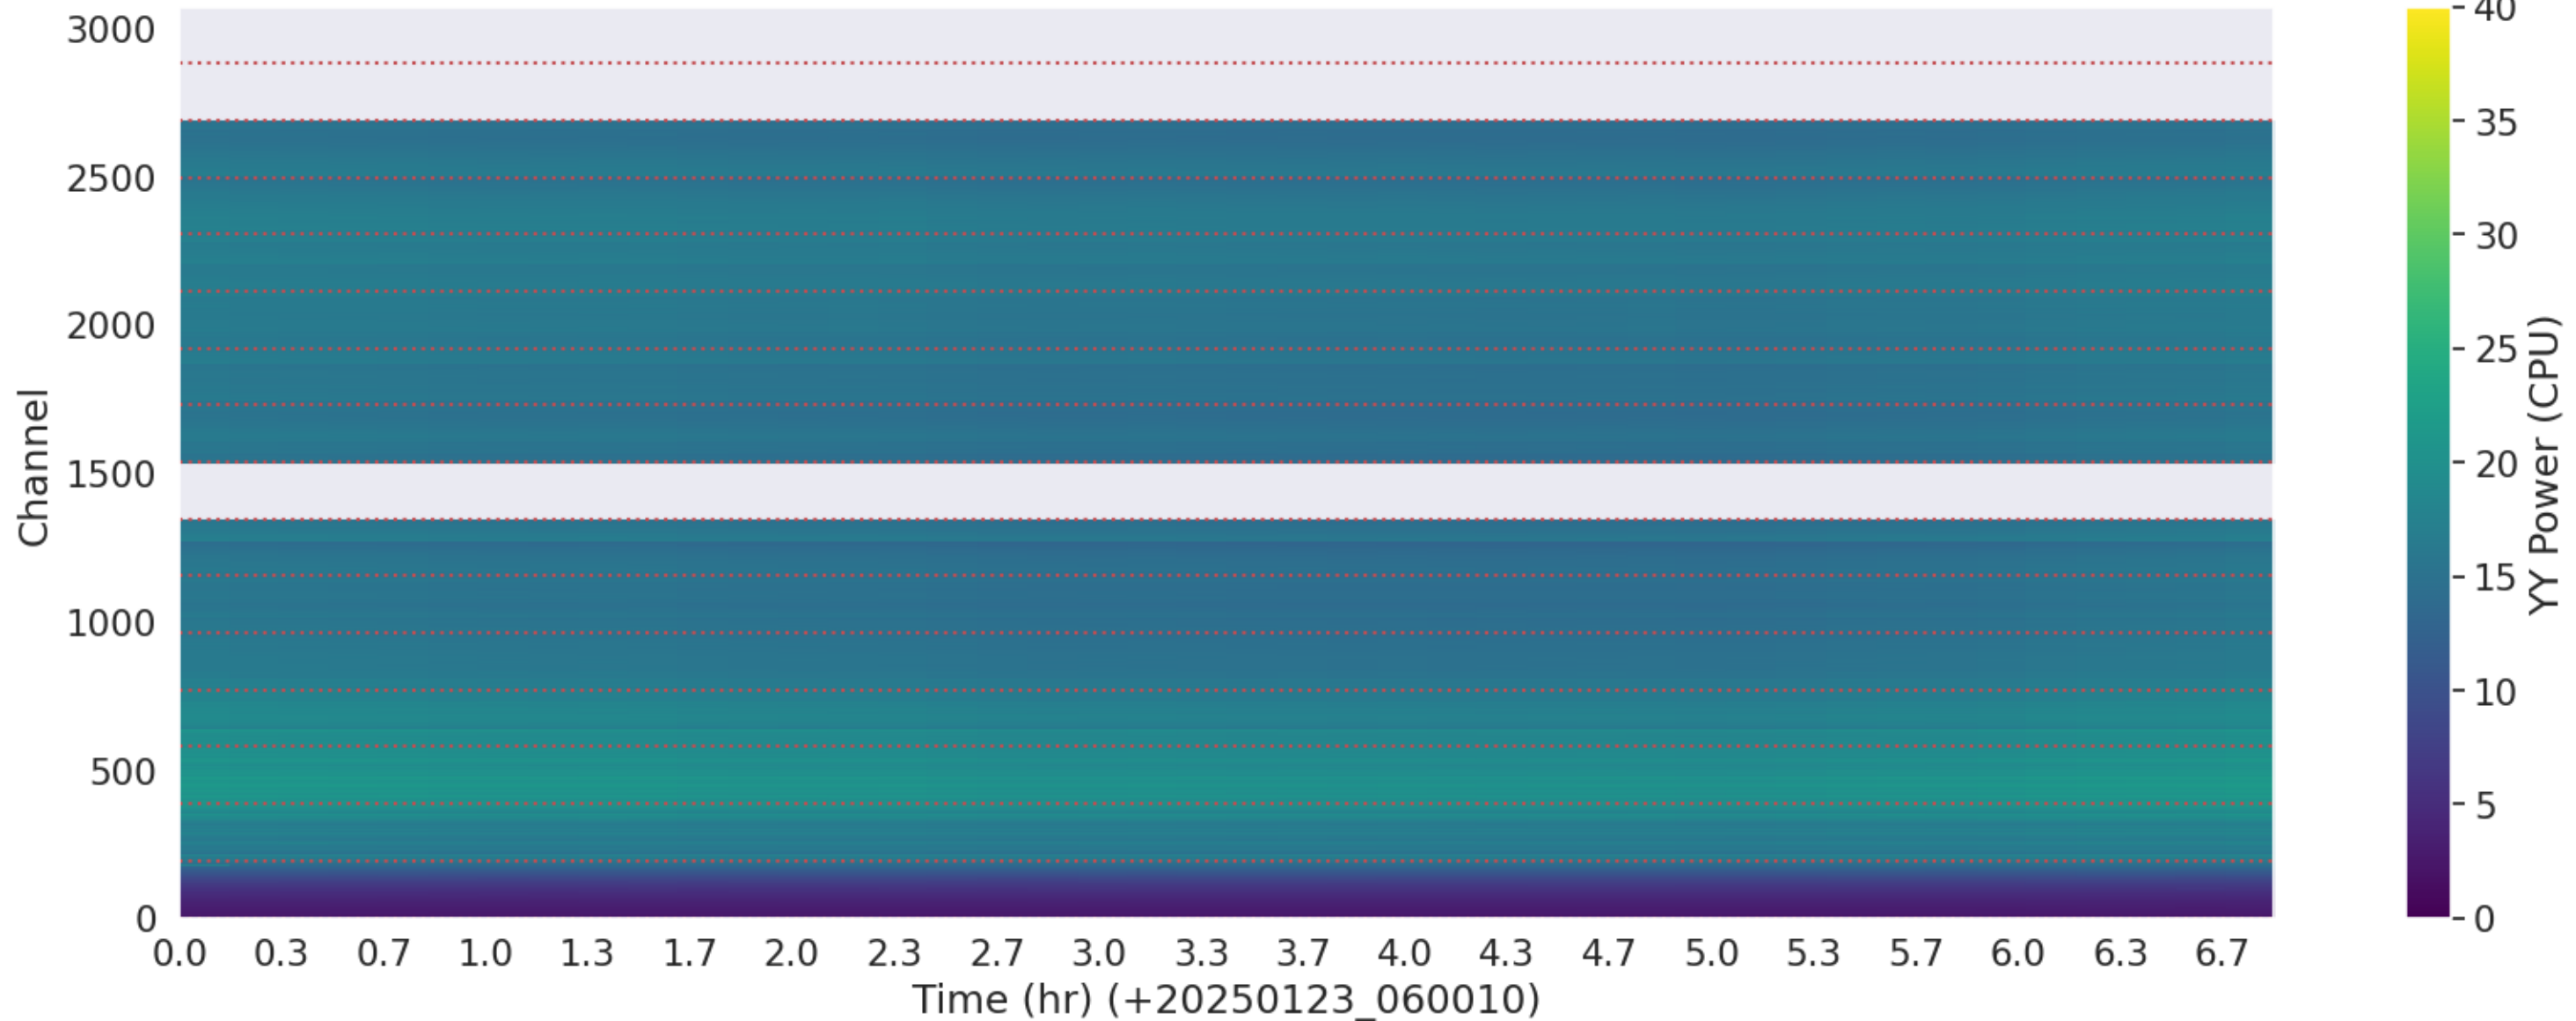

LWA122 - Correlator# 152 - YY - FLAGS: Good

LWA121 - Correlator# 153 - XX - FLAGS: Good

LWA121 - Correlator# 153 - YY - FLAGS: Good

LWA325 - Correlator# 154 - XX - FLAGS: Good

LWA325 - Correlator# 154 - YY - FLAGS: Good