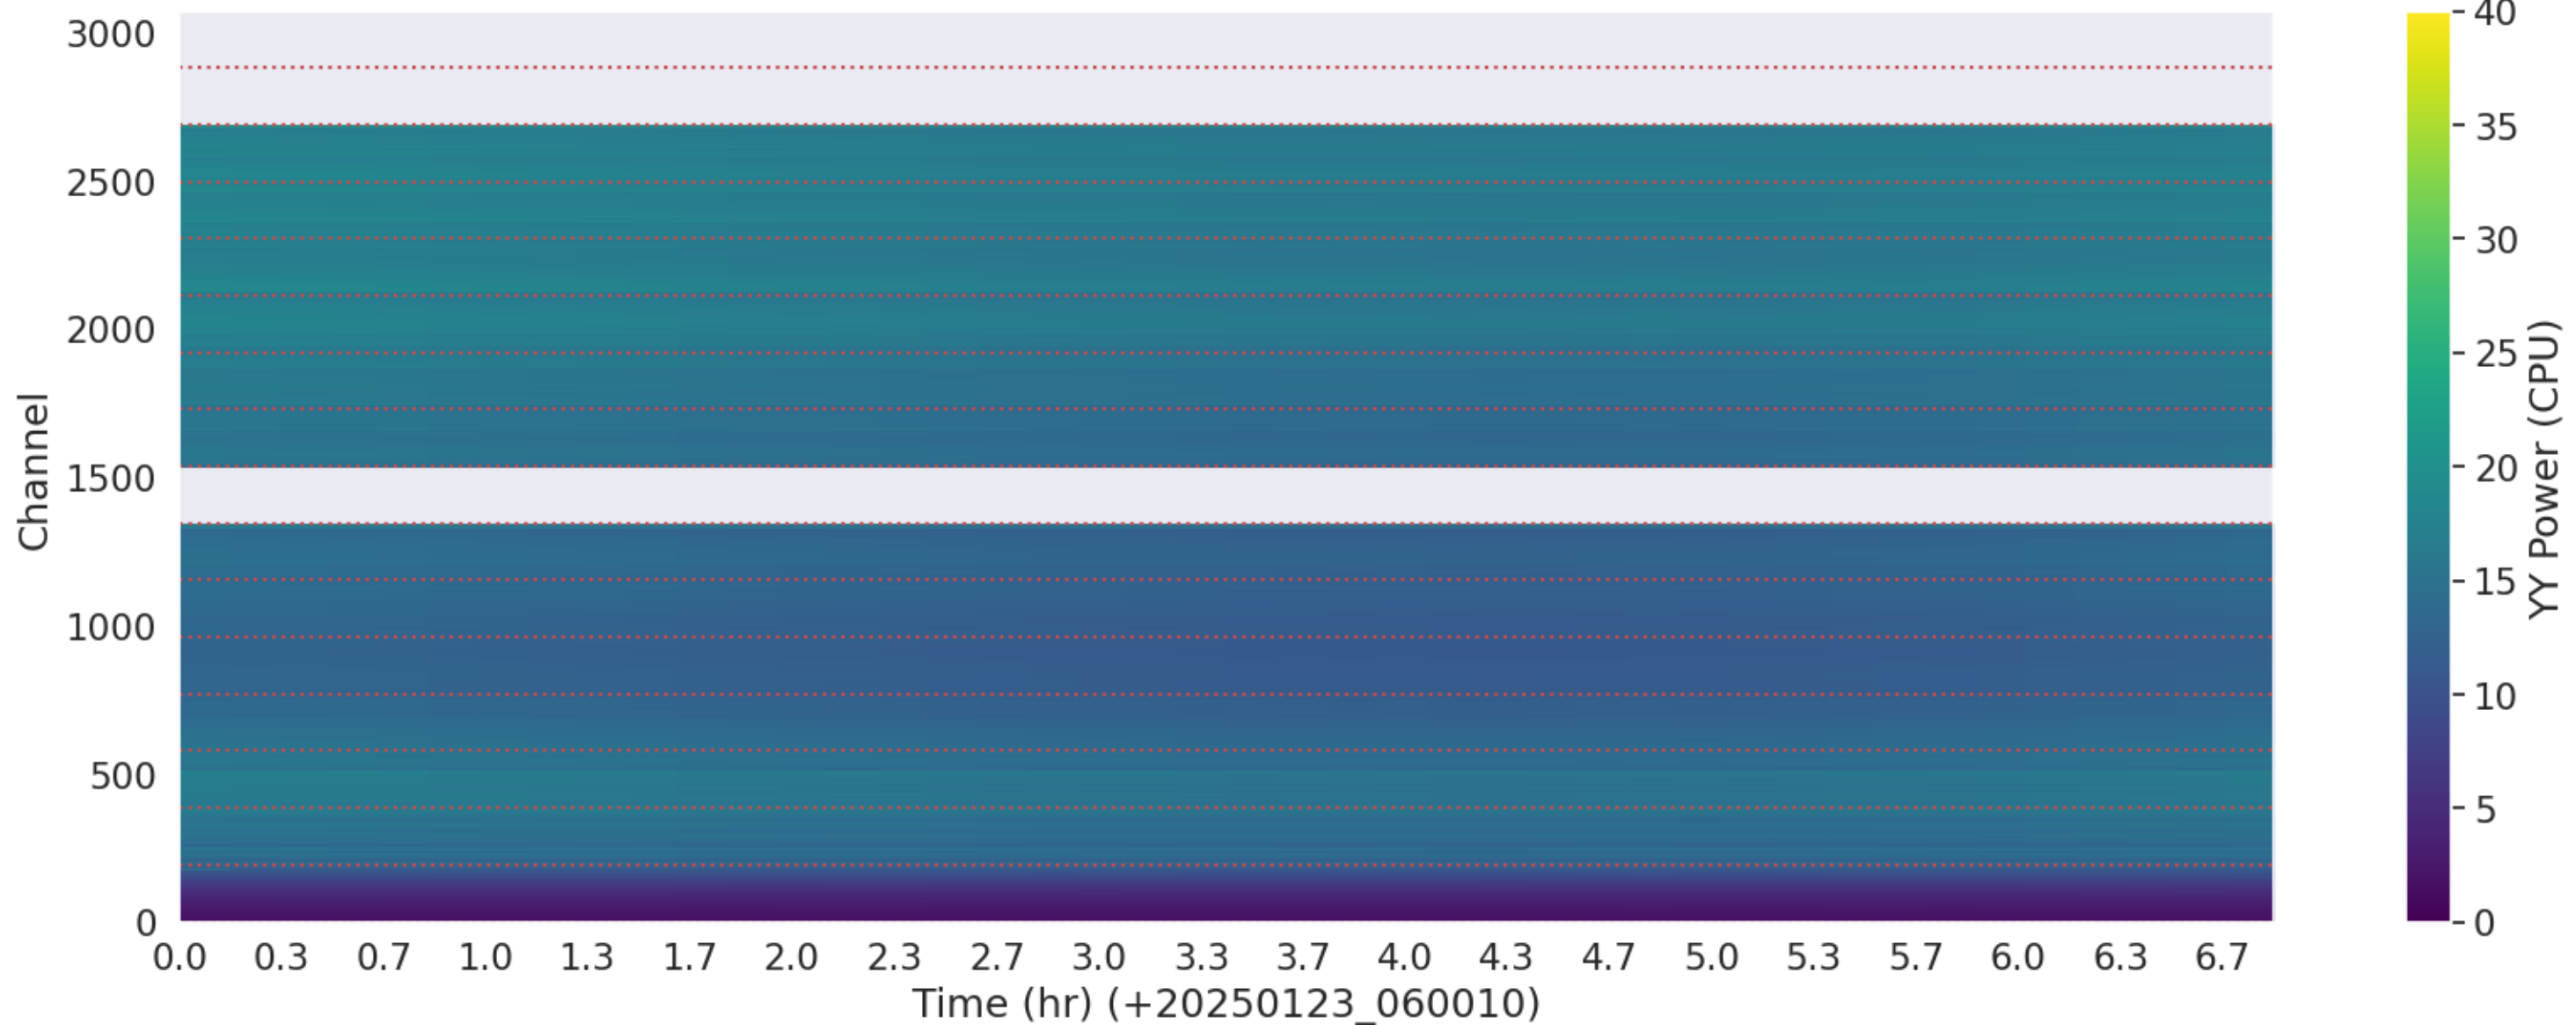

LWA202 - Correlator# 278 - YY - FLAGS: Good