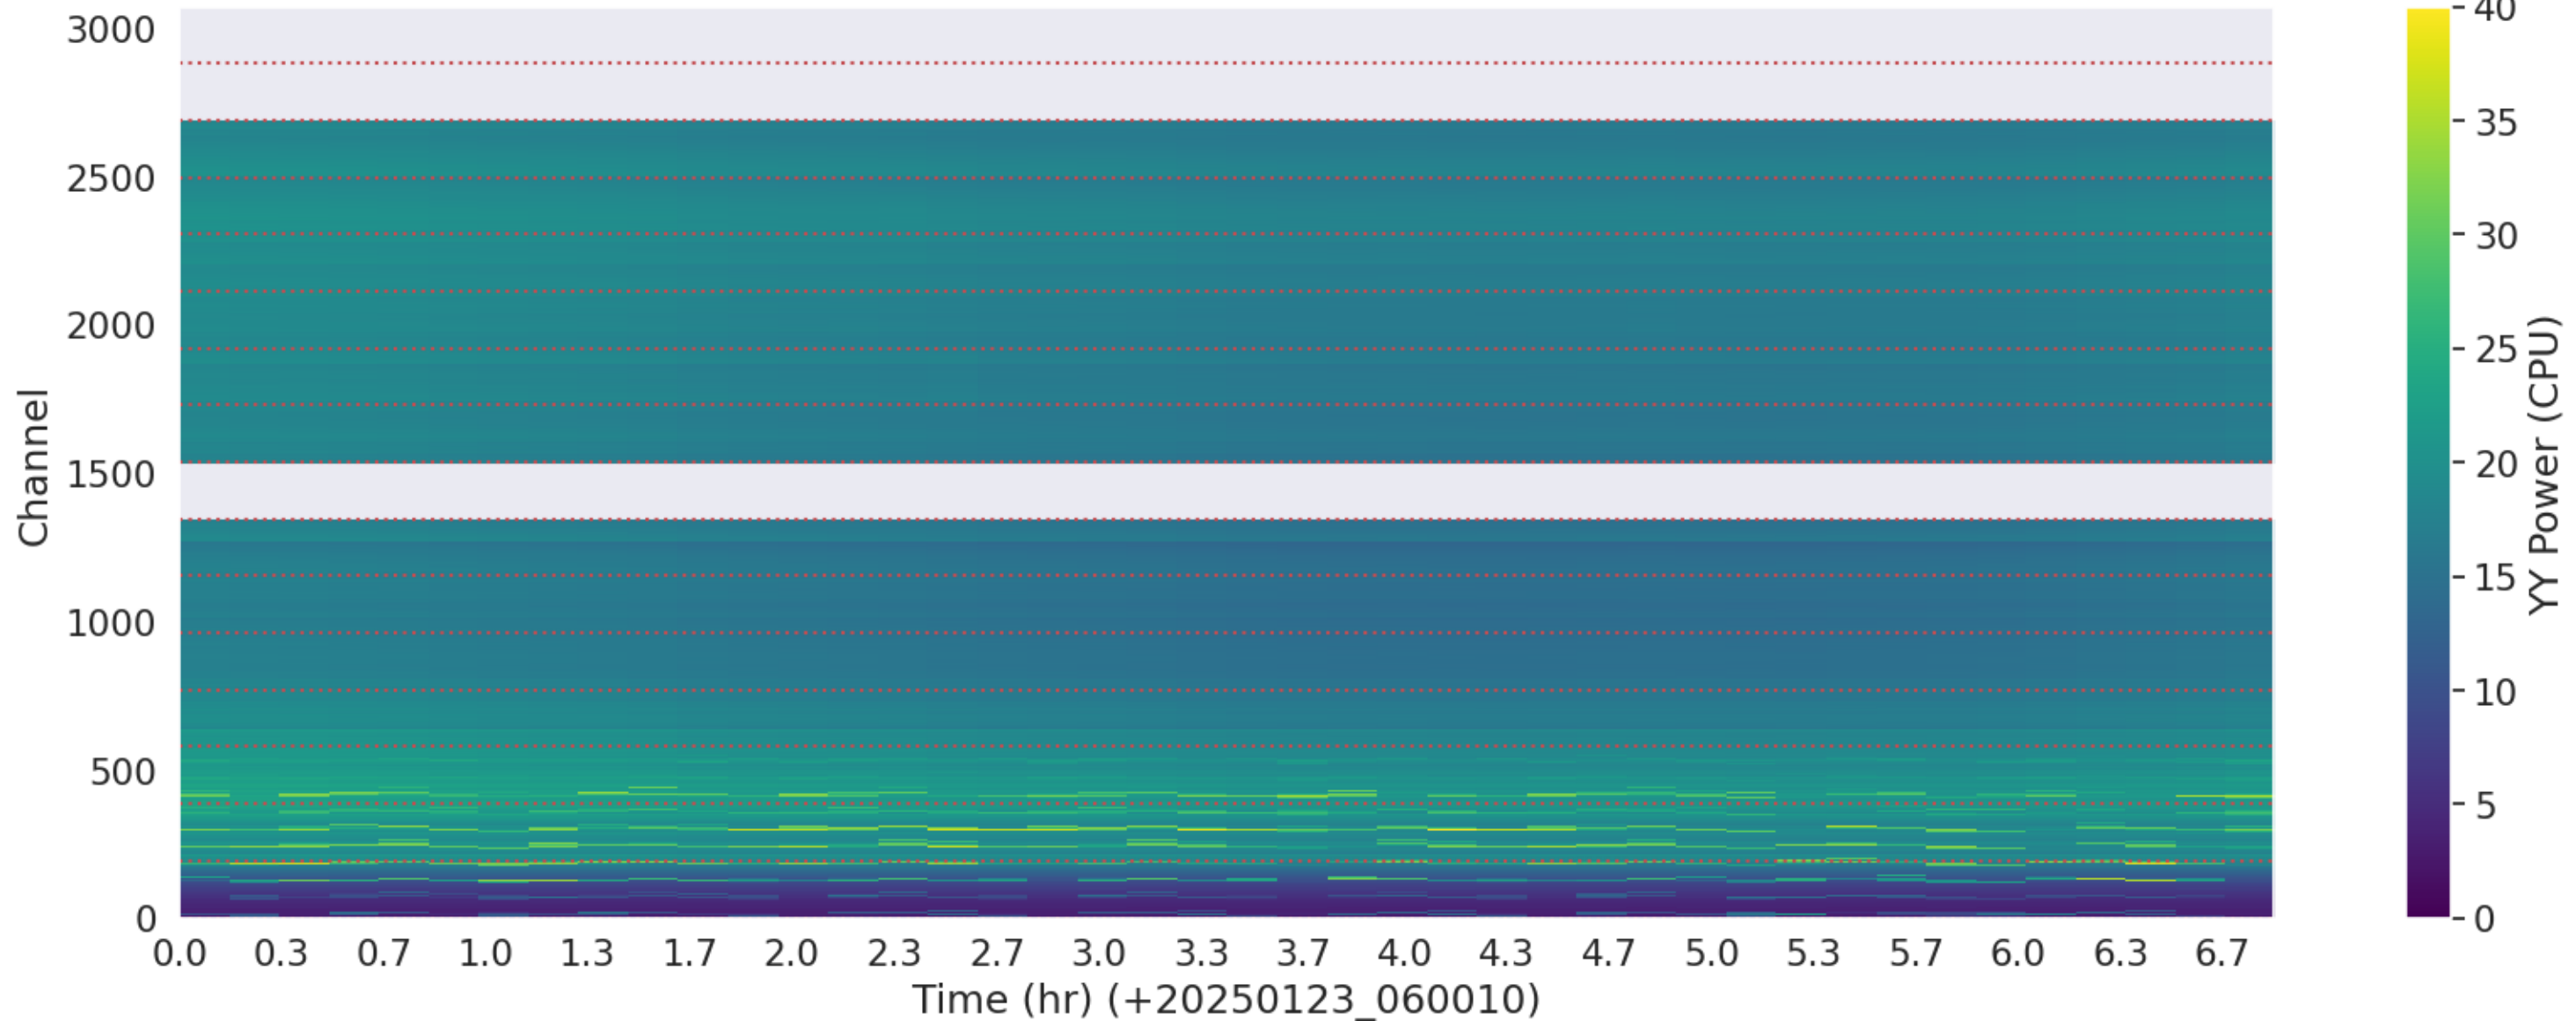

LWA319 - Correlator# 190 - YY - FLAGS: Good