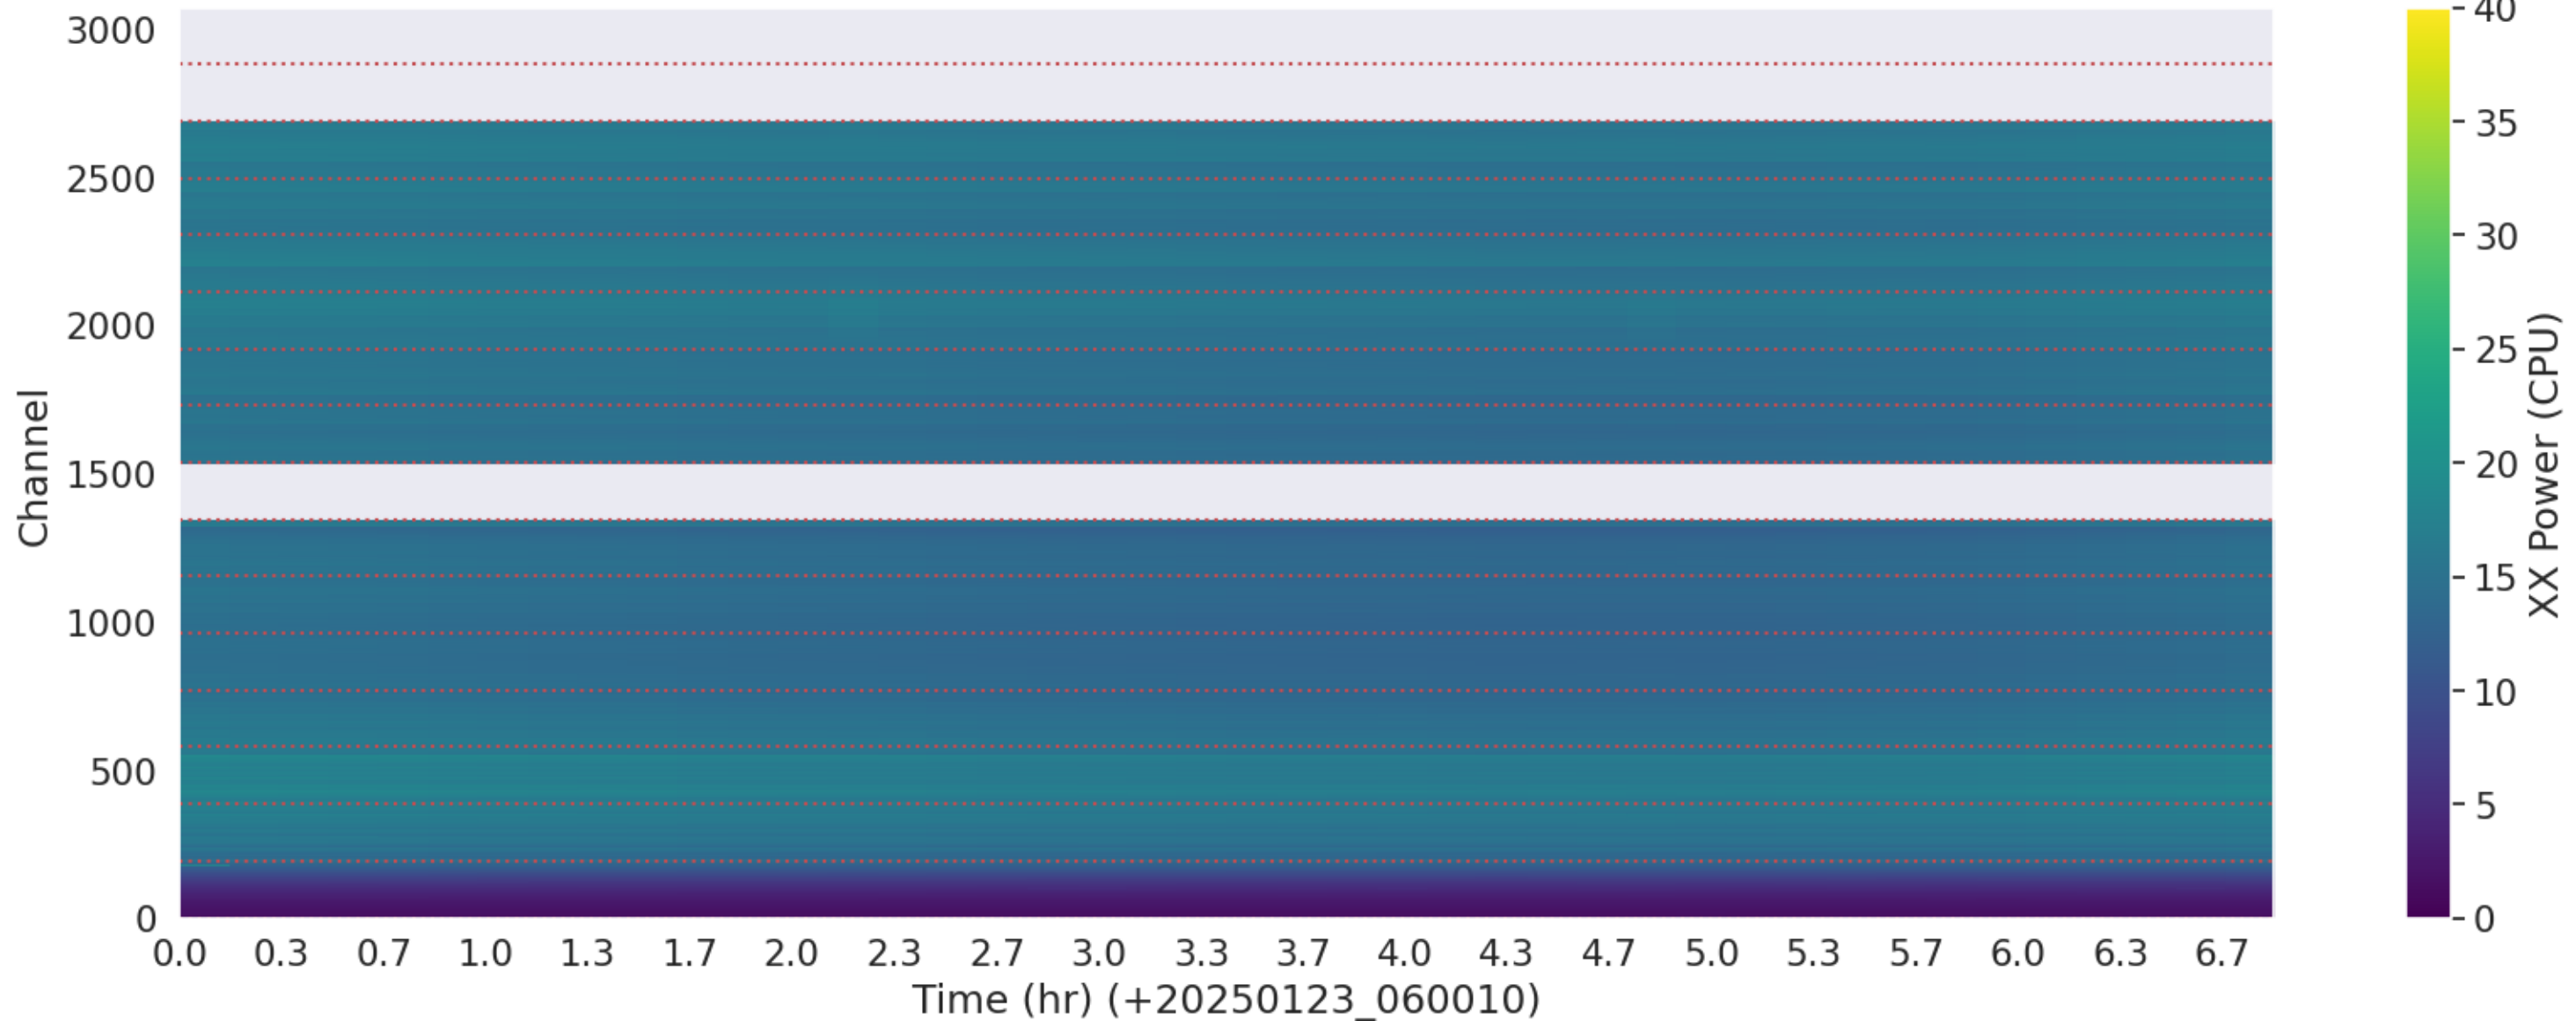

LWA120 - Correlator# 208 - YY - FLAGS: HighTimeVar

LWA082 - Correlator# 209 - XX - FLAGS: Good

LWA082 - Correlator# 209 - YY - FLAGS: Good

LWA143 - Correlator# 210 - XX - FLAGS: Good

LWA143 - Correlator# 210 - YY - FLAGS: Good