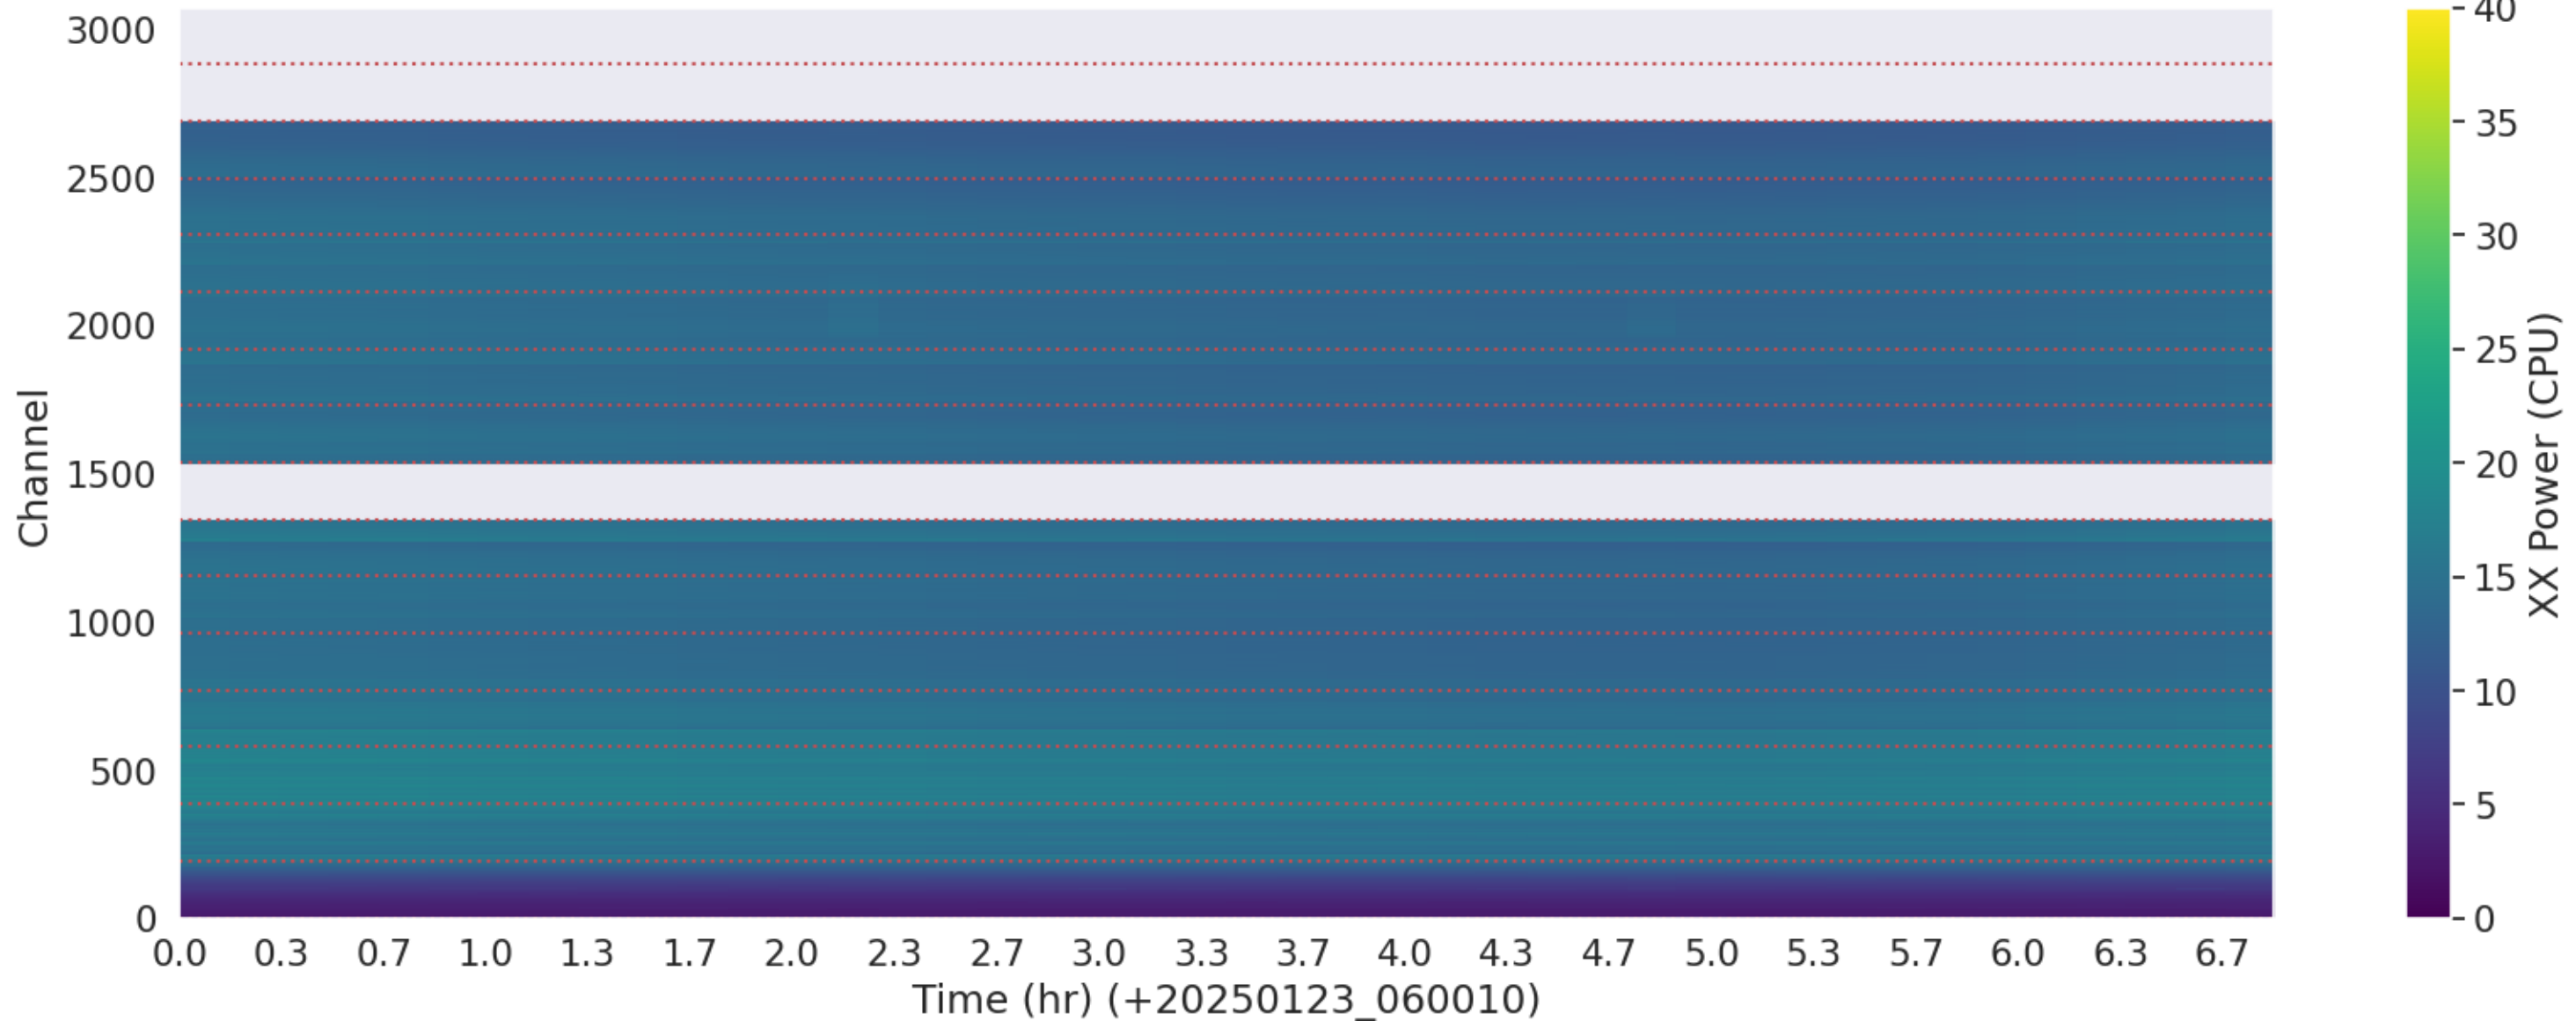

LWA127 - Correlator# 225 - XX - FLAGS: Good