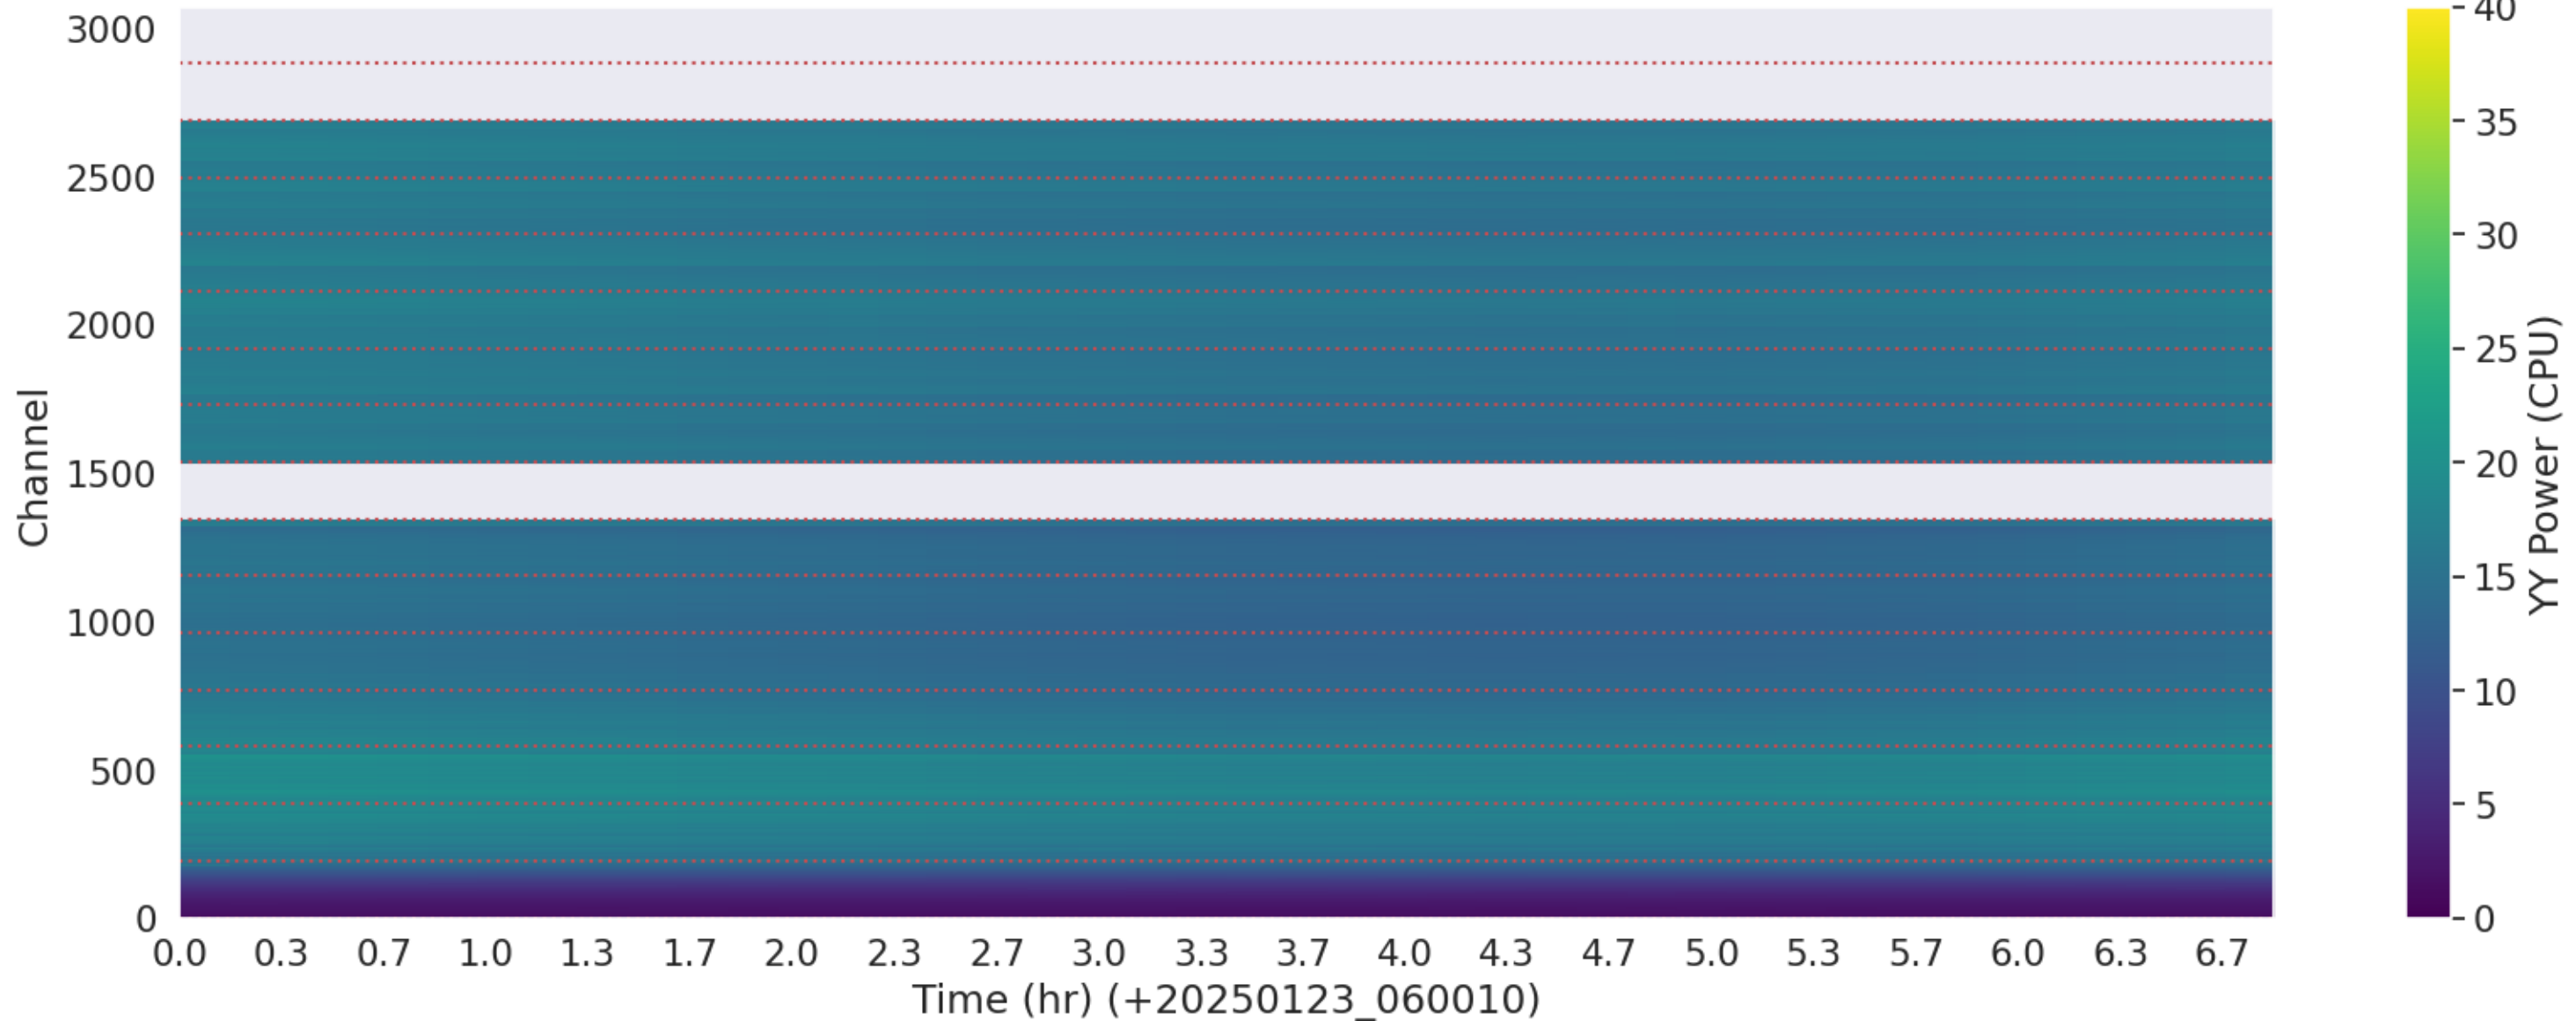

LWA140 - Correlator# 260 - YY - FLAGS: Good