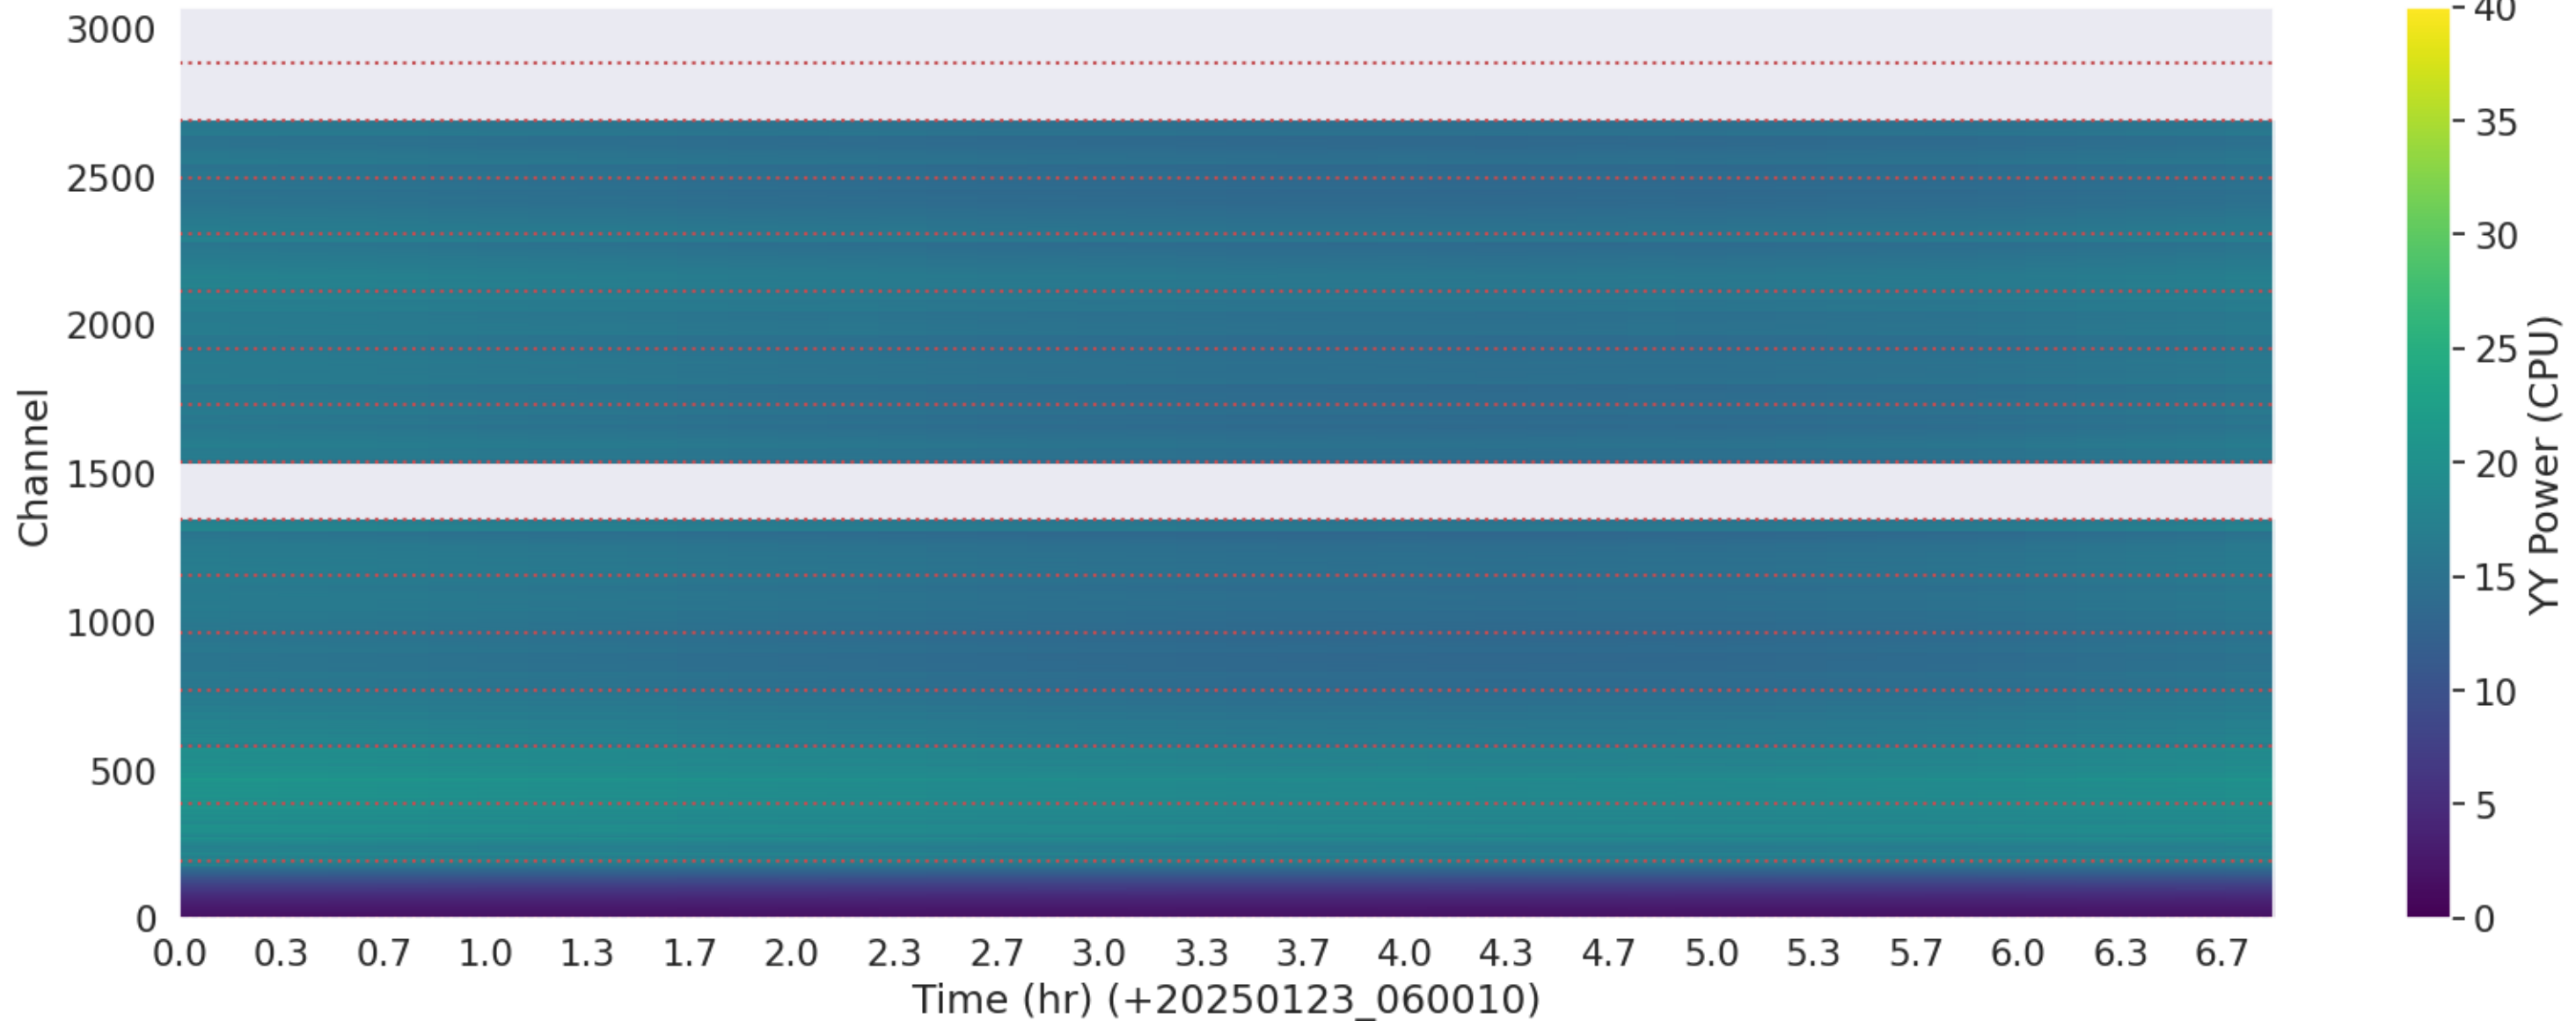

LWA175 - Correlator# 293 - YY - FLAGS: Good