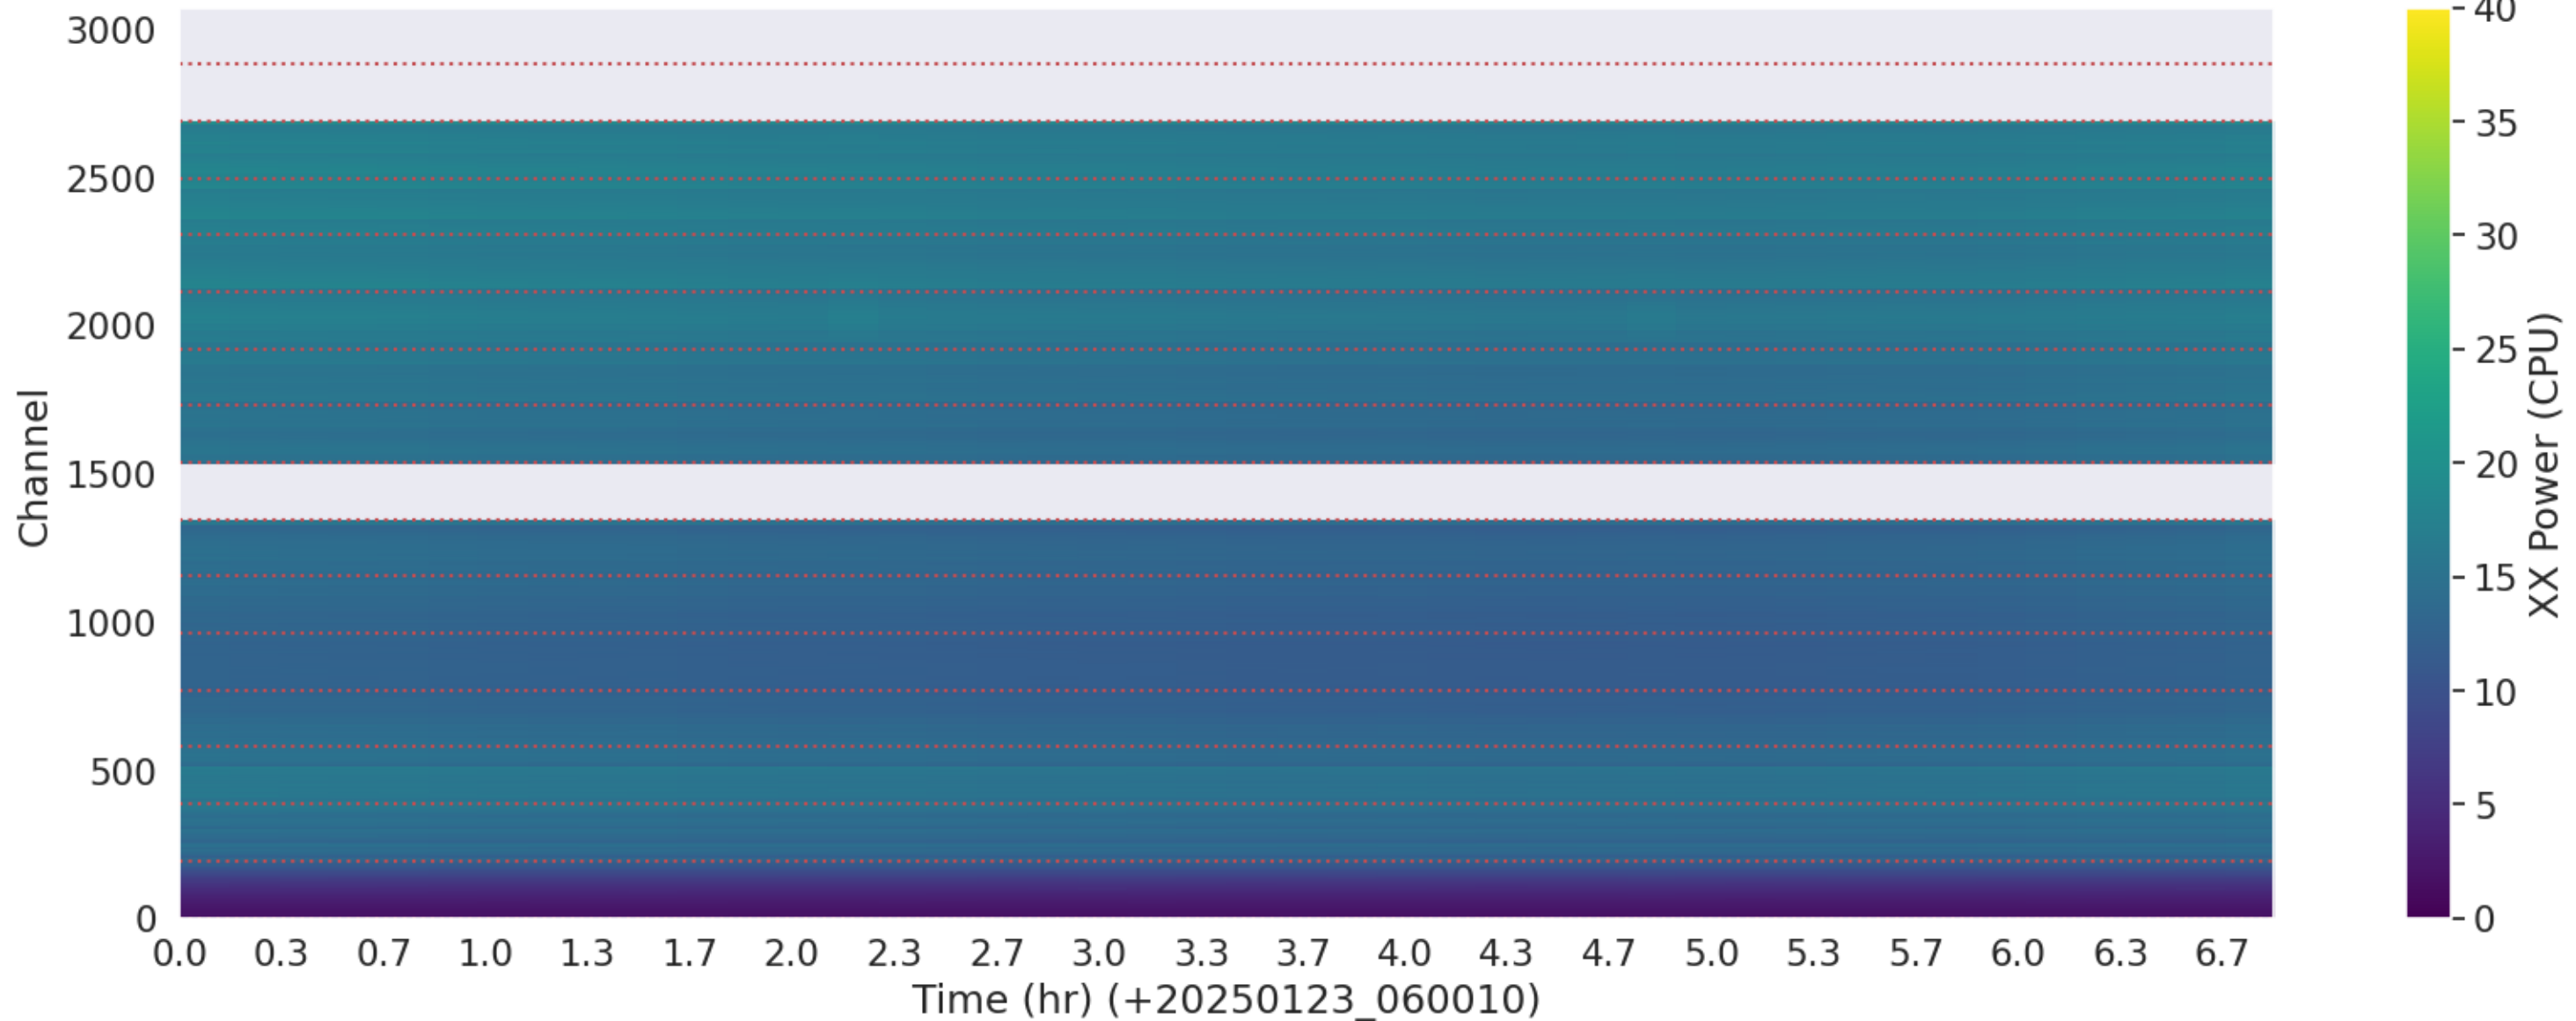

LWA201 - Correlator# 279 - XX - FLAGS: Good