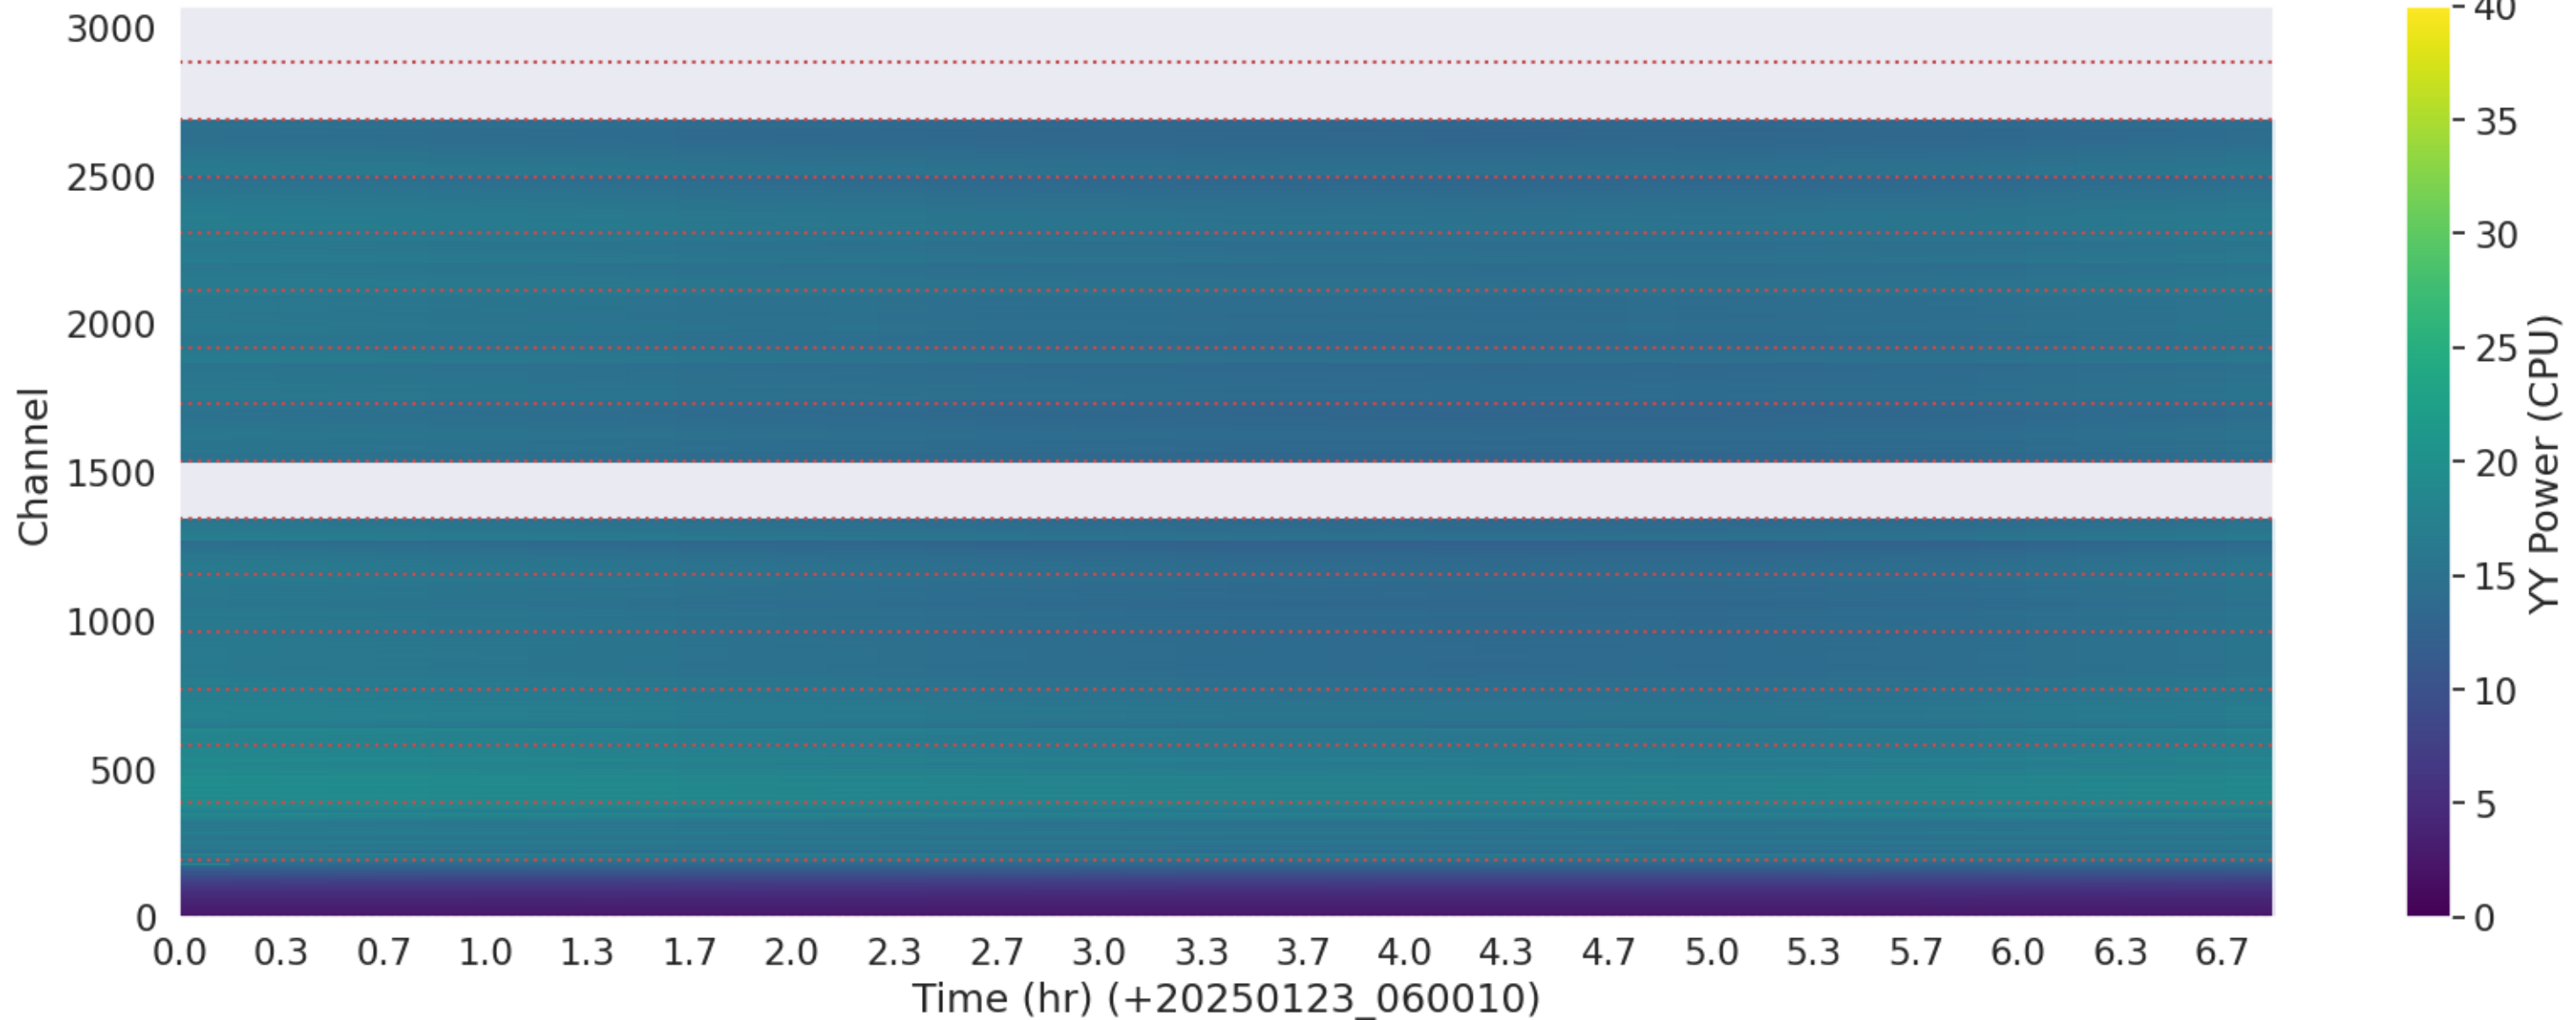

LWA357 - Correlator# 286 - YY - FLAGS: Good