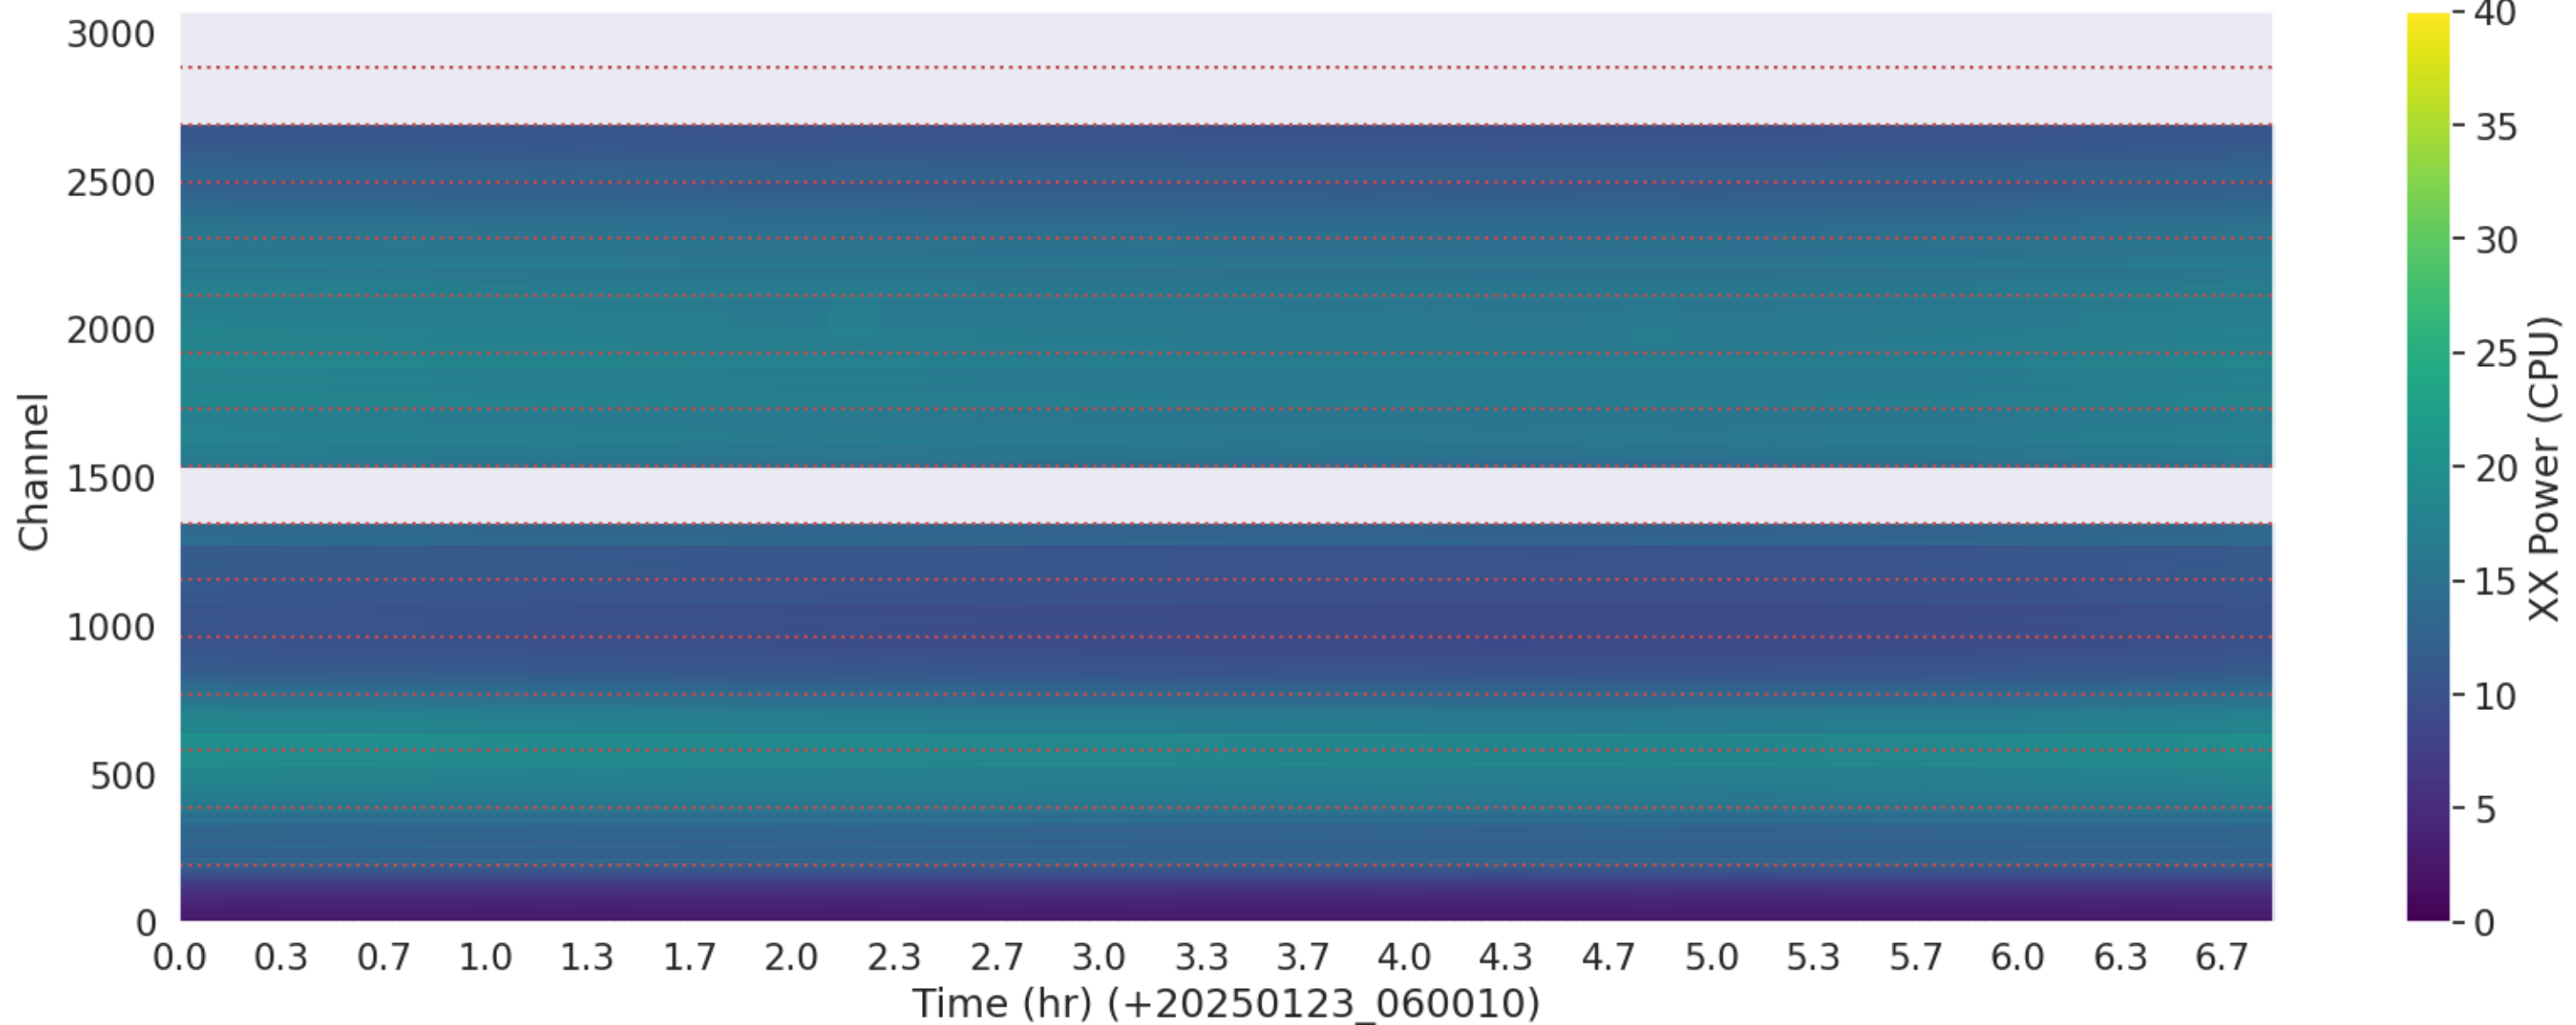

LWA159 - Correlator# 236 - XX - FLAGS: Good