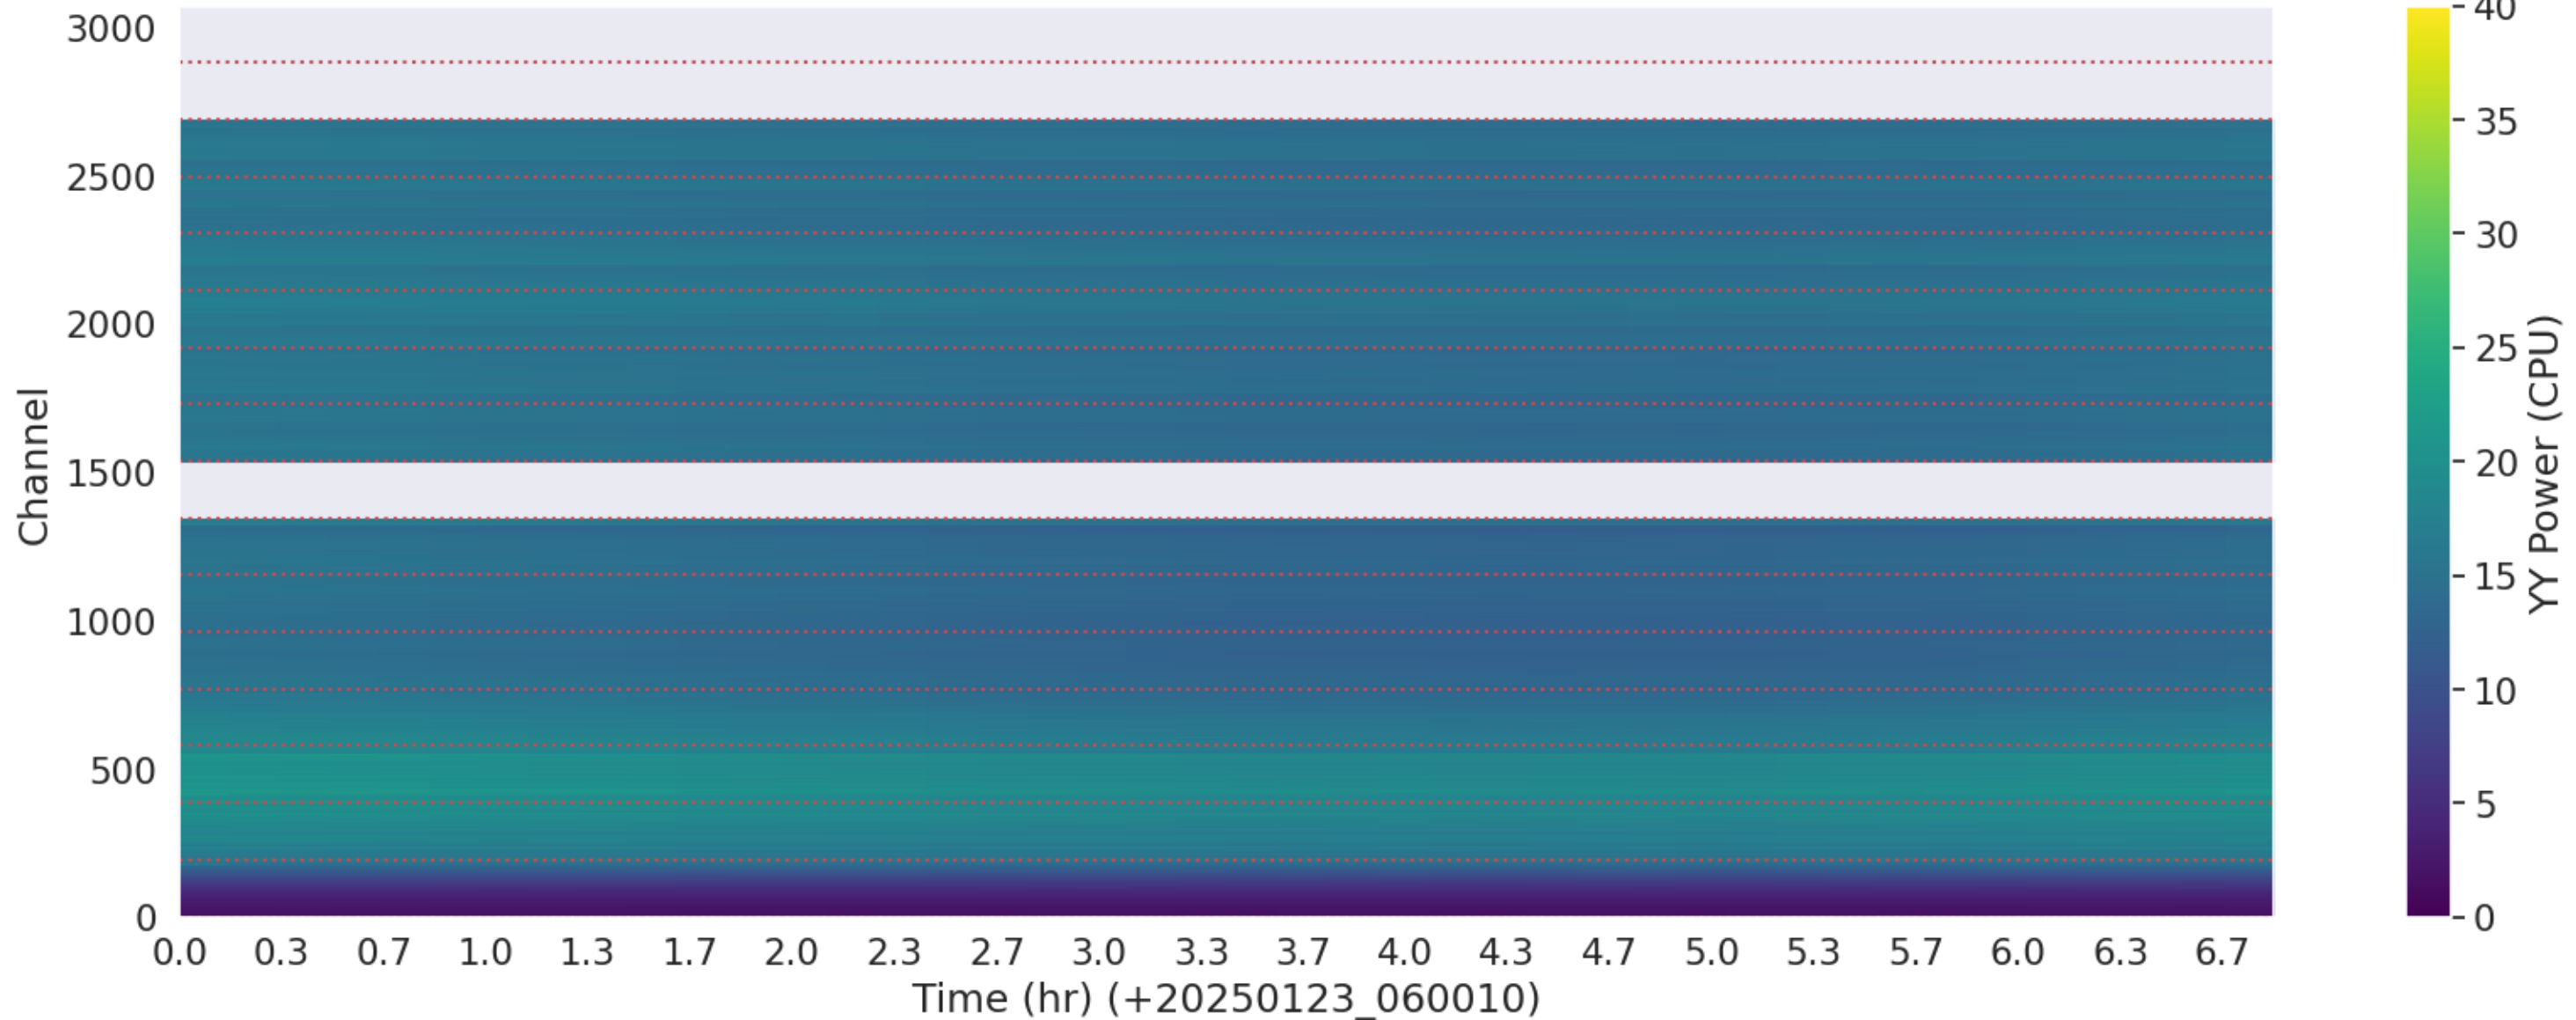

LWA102 - Correlator# 177 - YY - FLAGS: Good