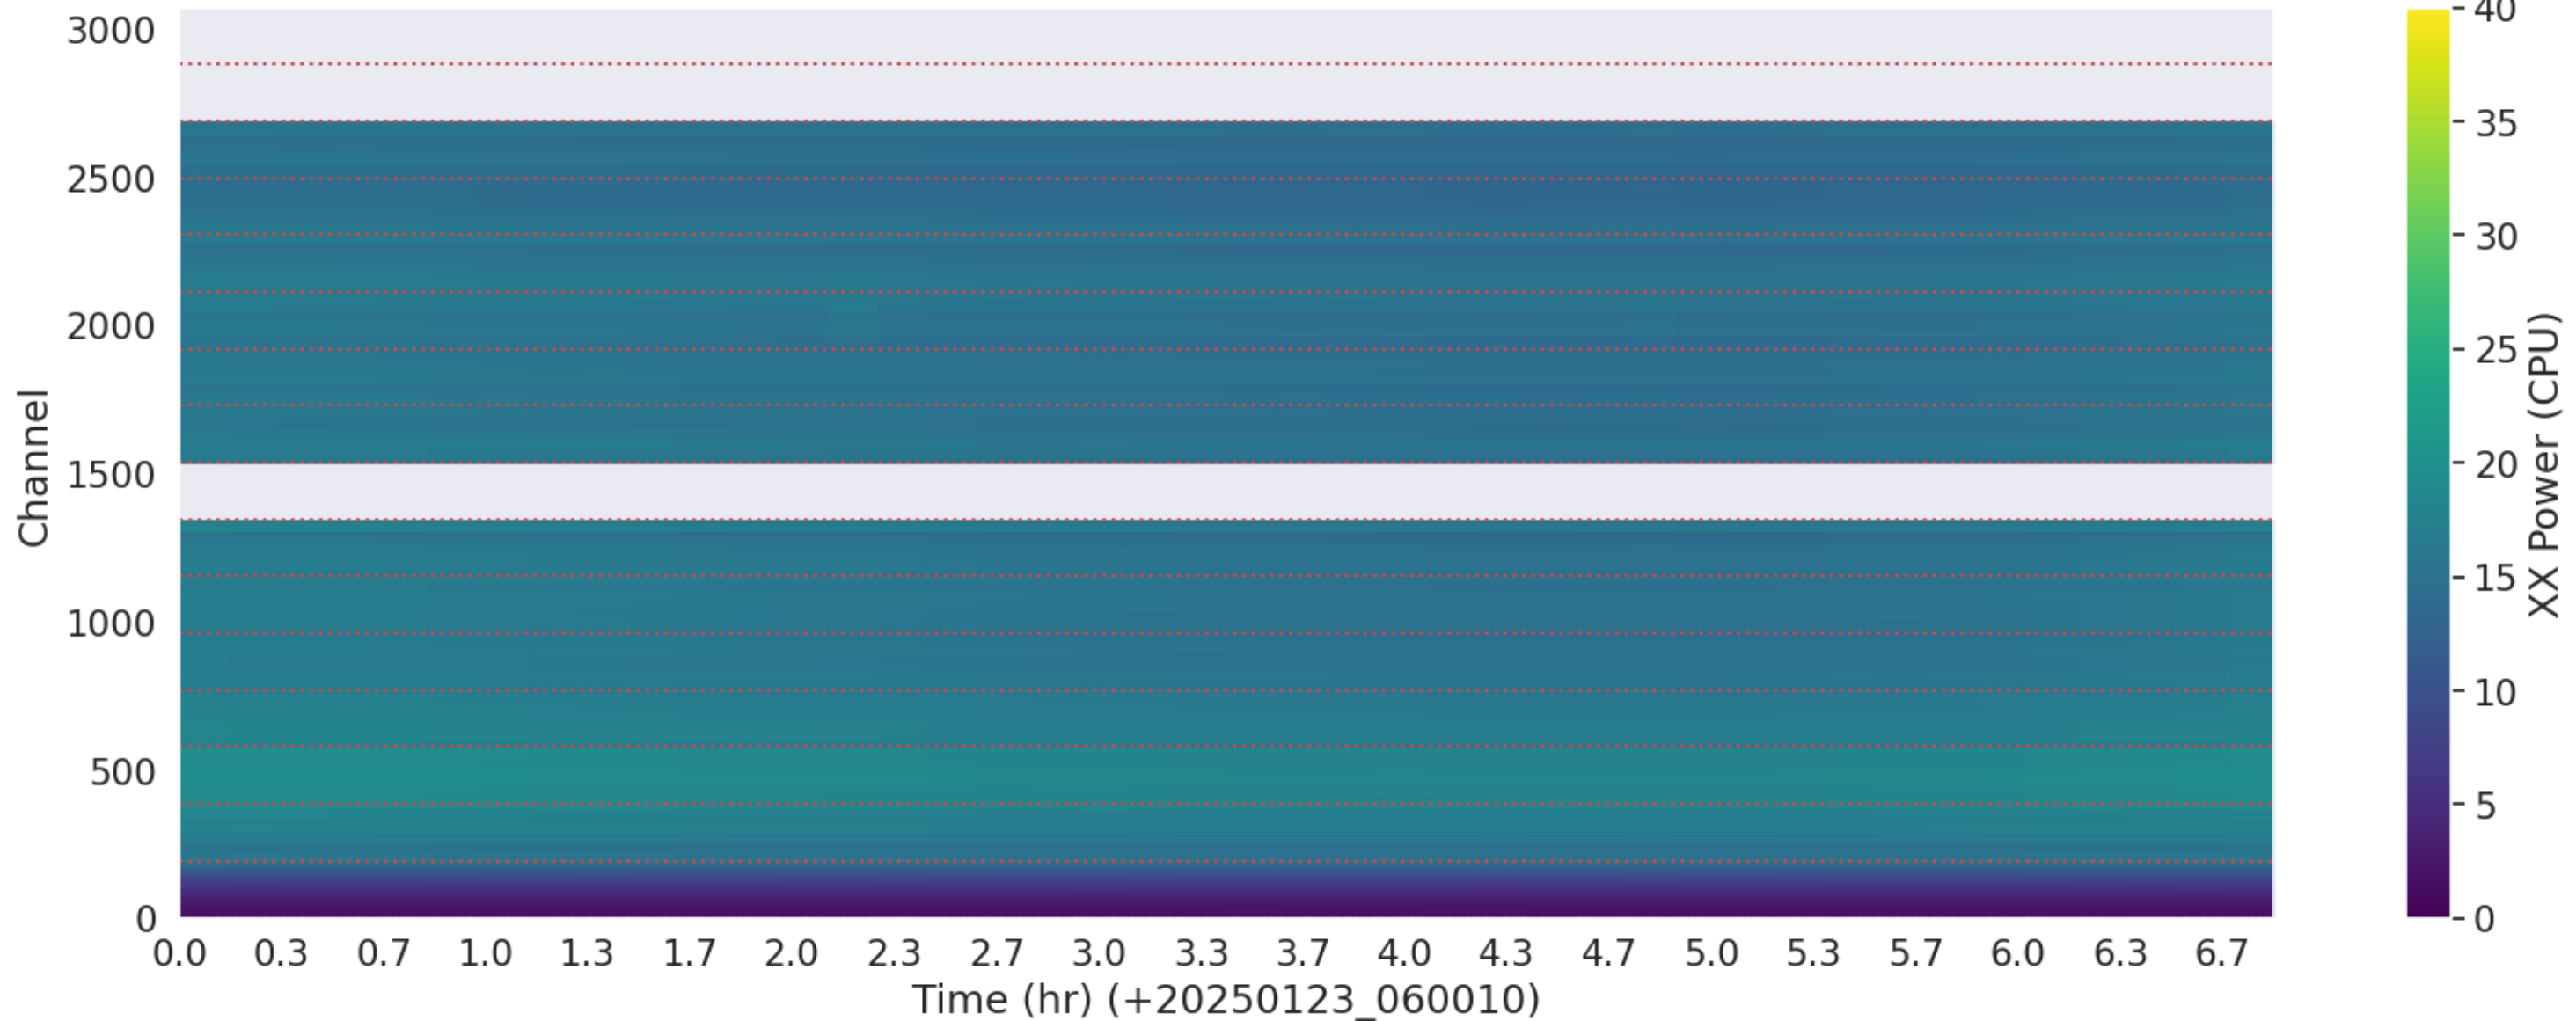

LWA022 - Correlator# 104 - XX - FLAGS: Good