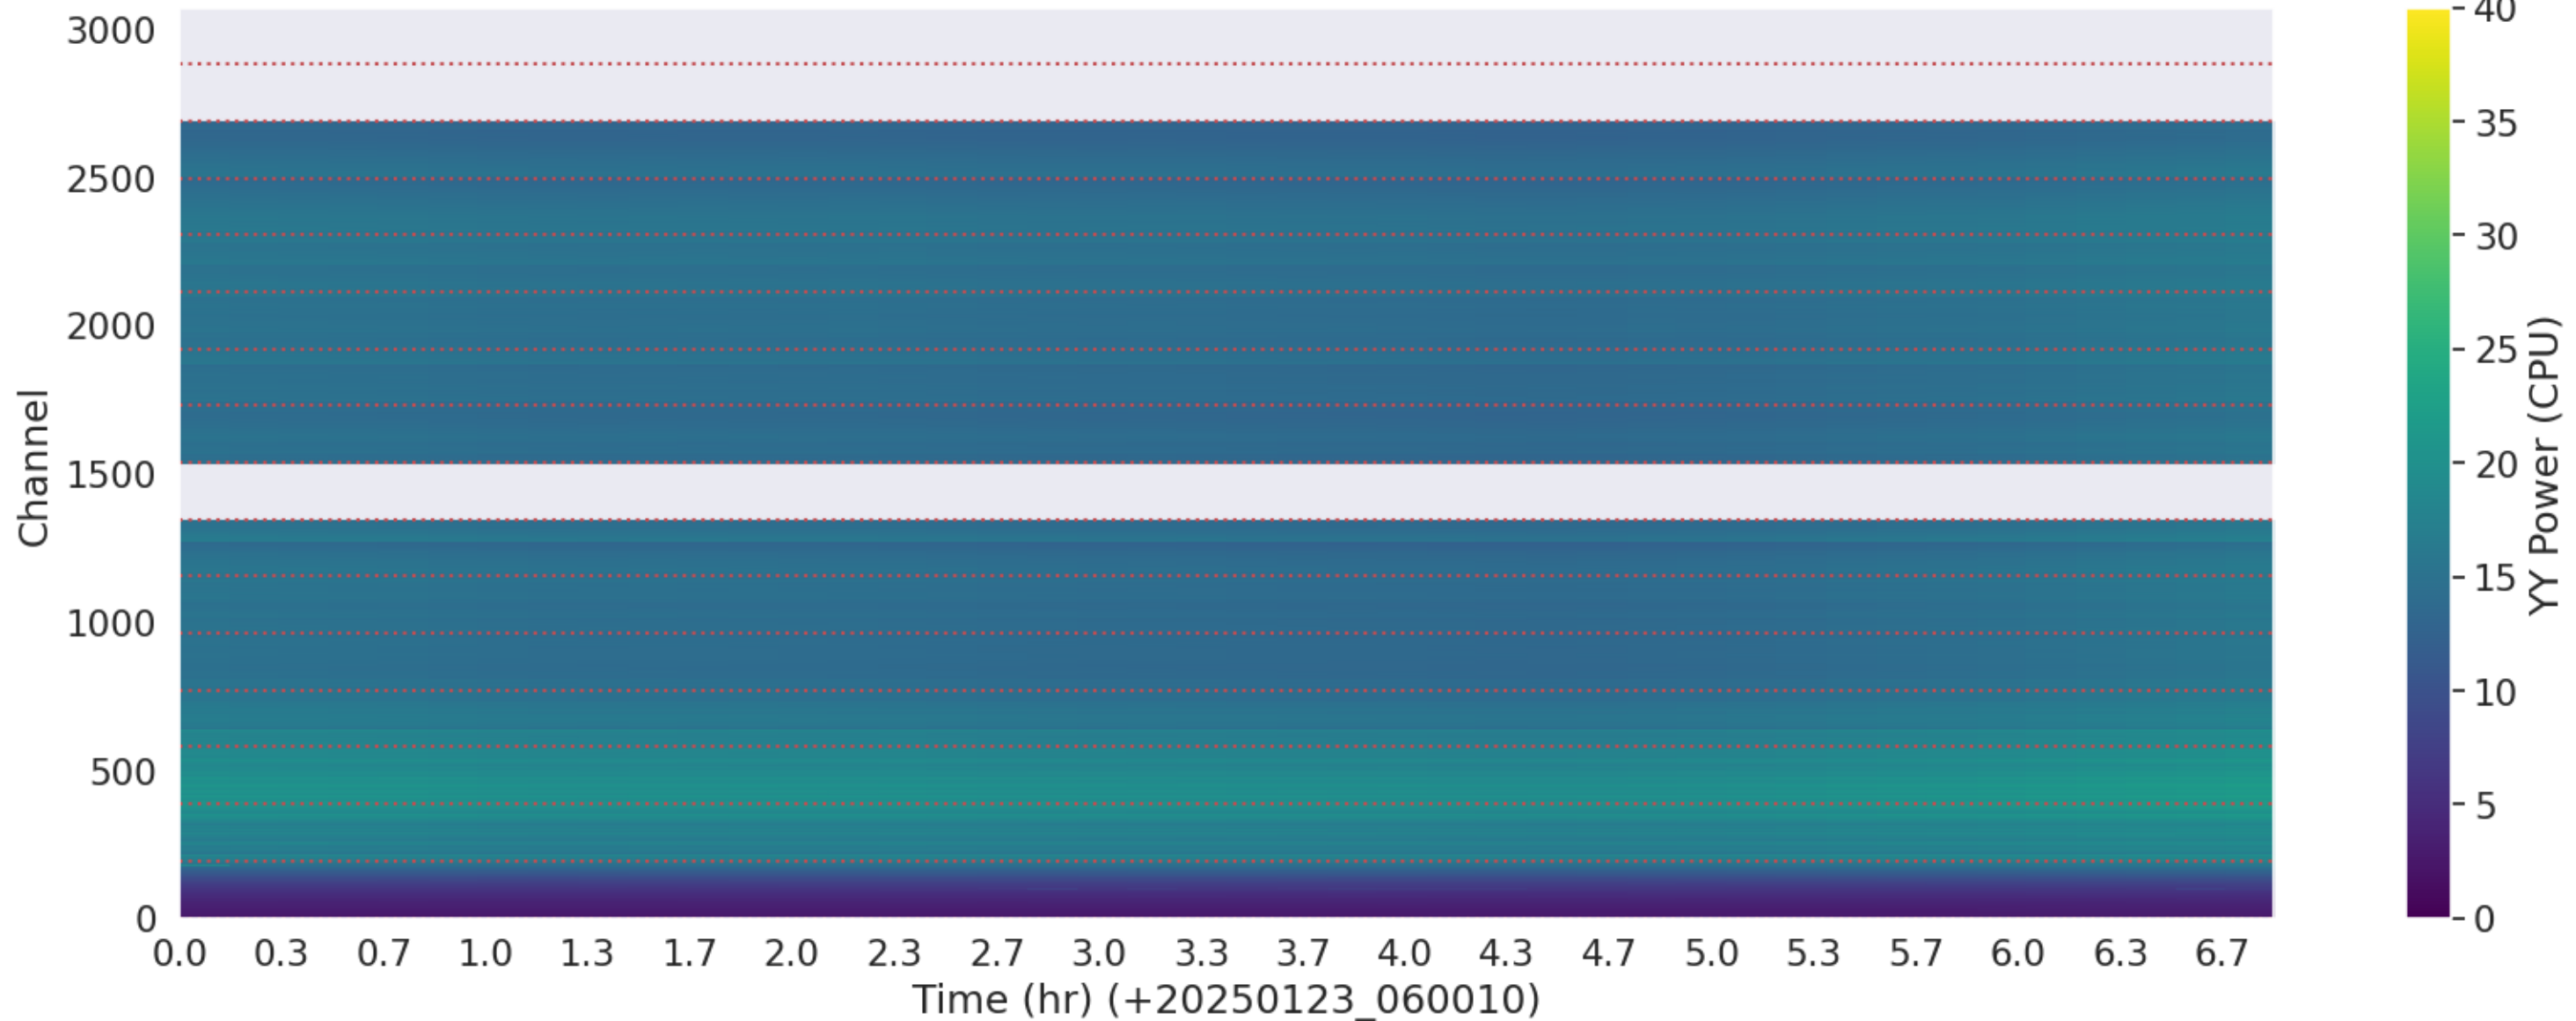

LWA316 - Correlator# 155 - YY - FLAGS: Good