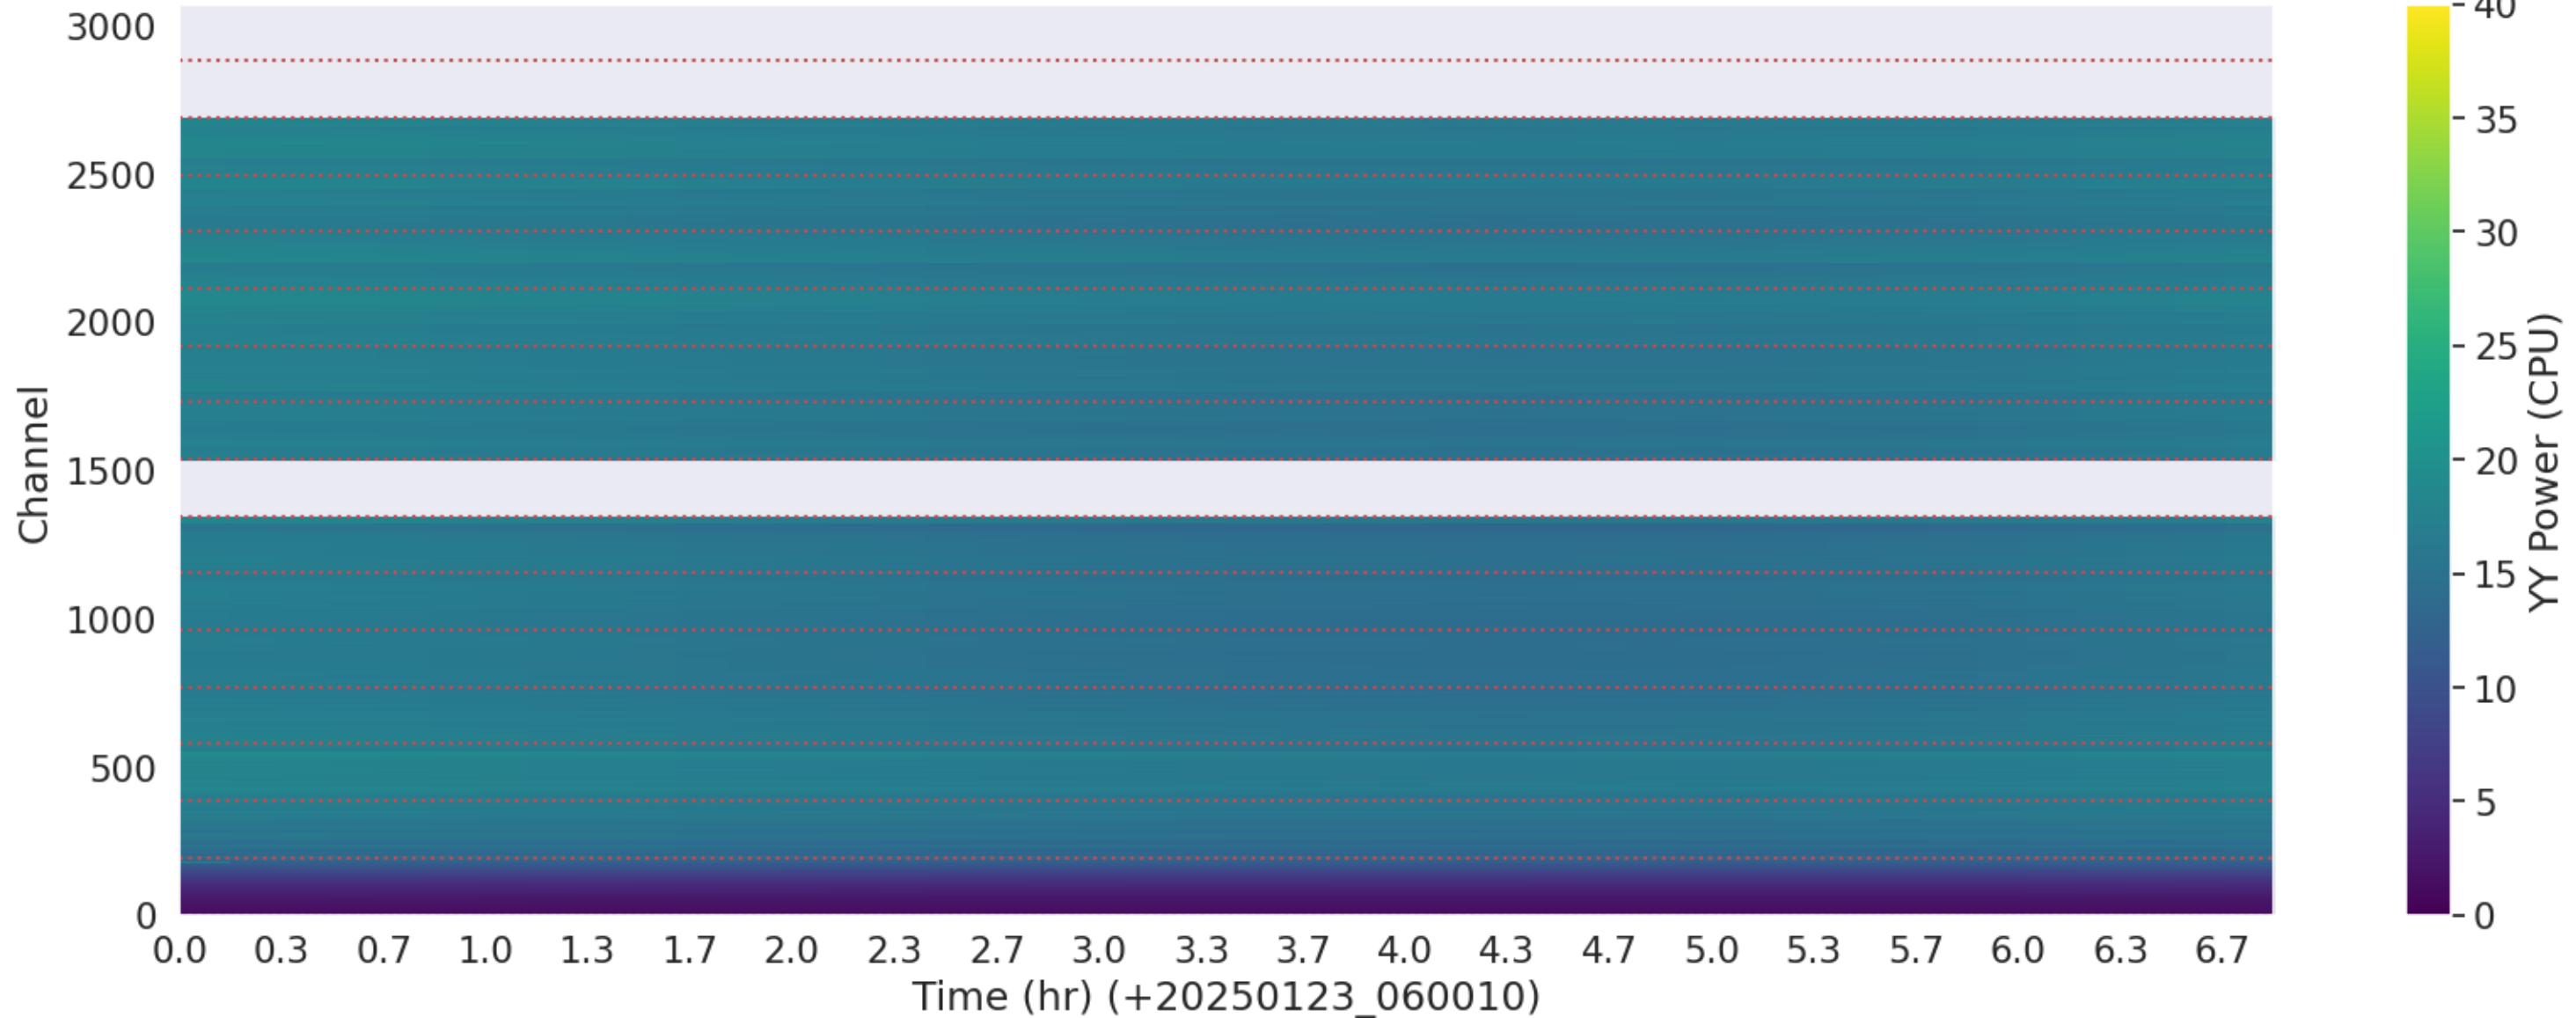

LWA017 - Correlator# 101 - XX - FLAGS: Good

LWA017 - Correlator# 101 - YY - FLAGS: Good

LWA020 - Correlator# 102 - XX - FLAGS: Good

LWA020 - Correlator# 102 - YY - FLAGS: Good

LWA019 - Correlator# 103 - XX - FLAGS: Good