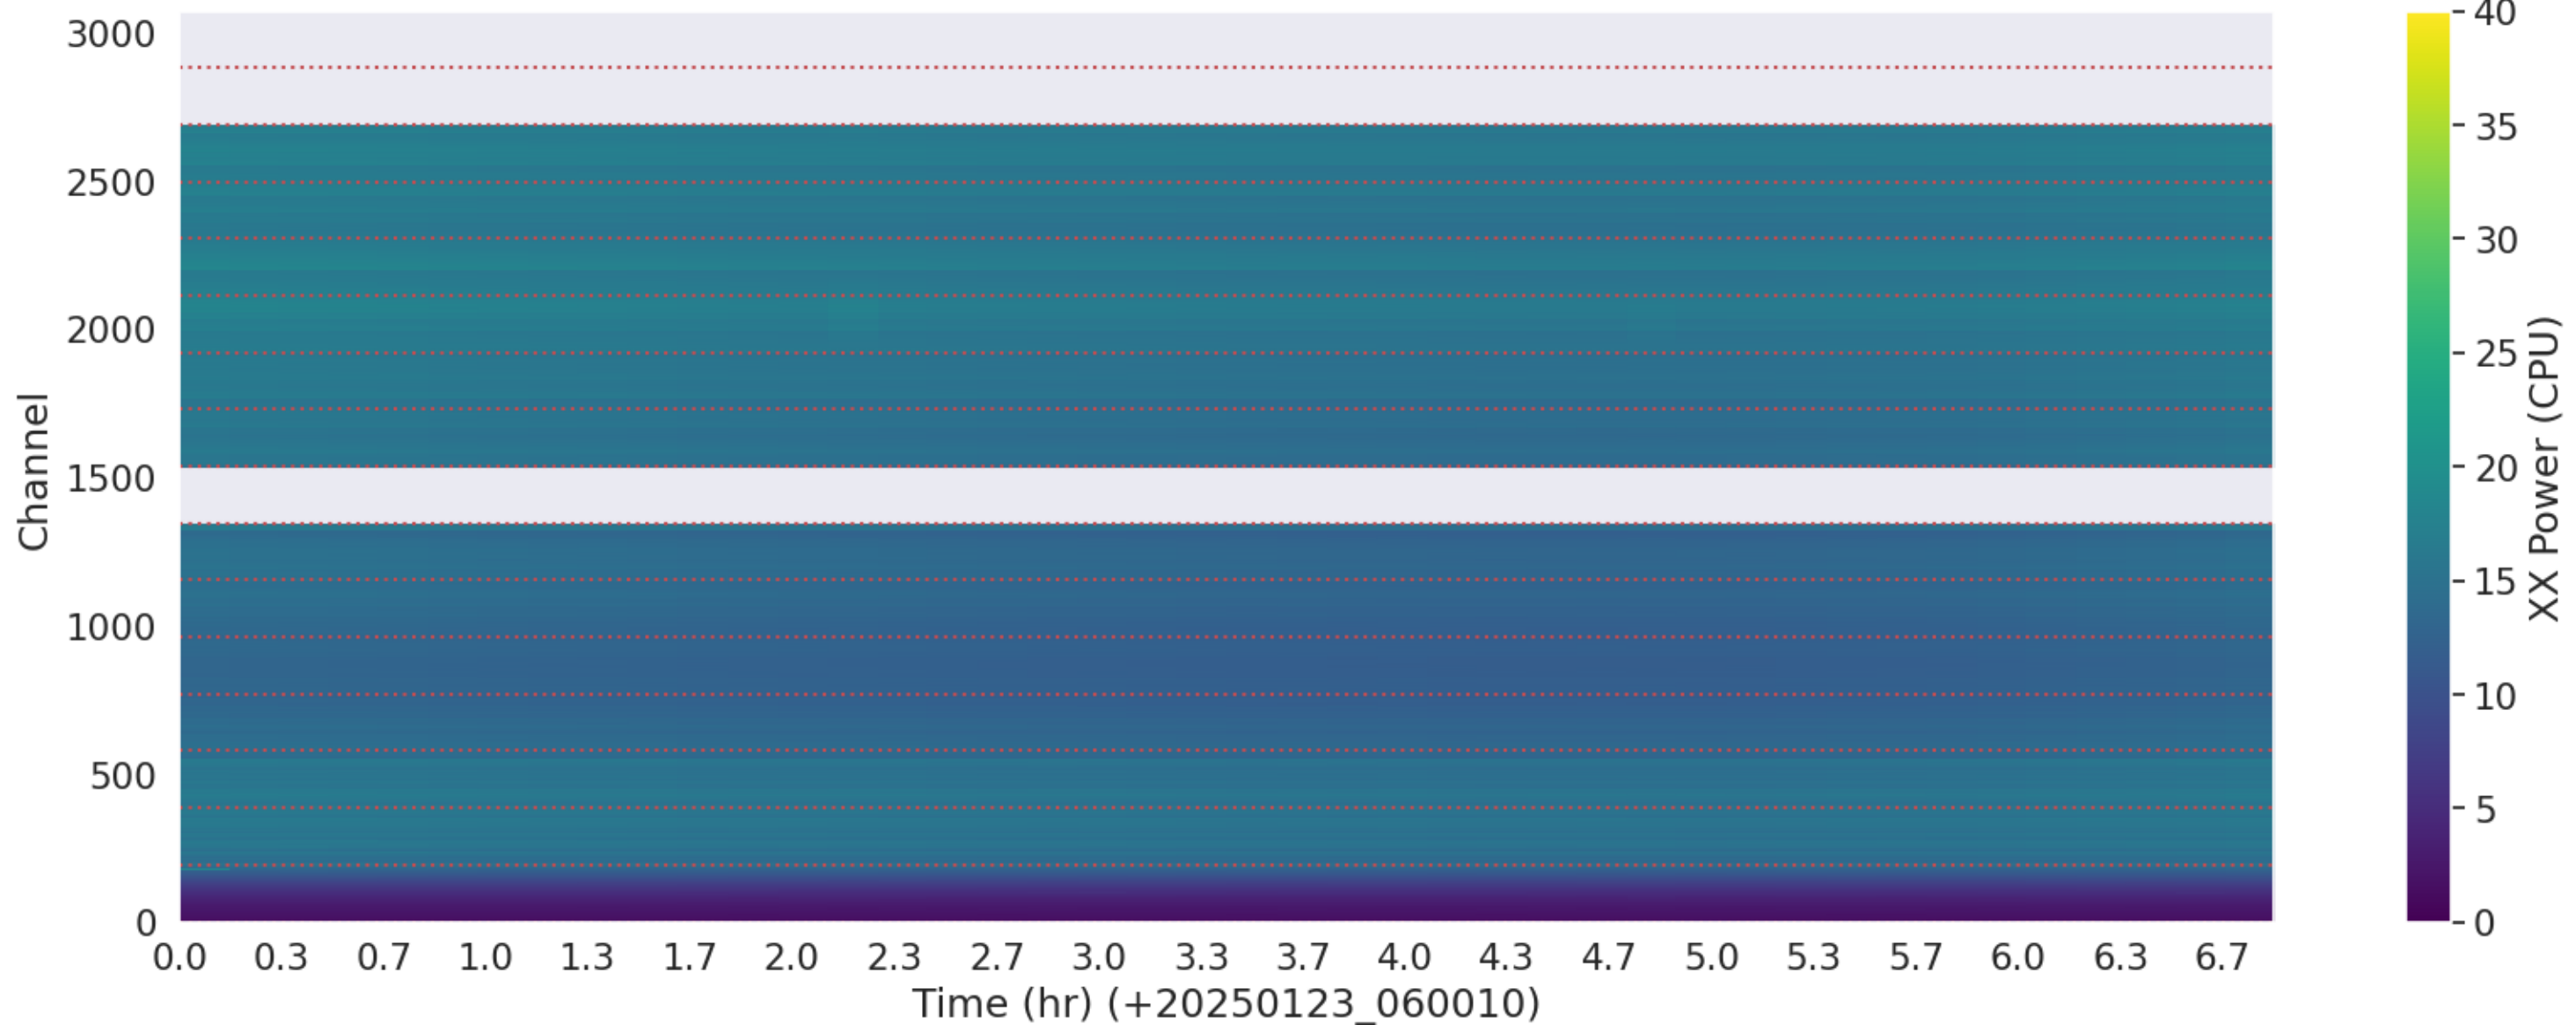

LWA144 - Correlator# 213 - XX - FLAGS: Good