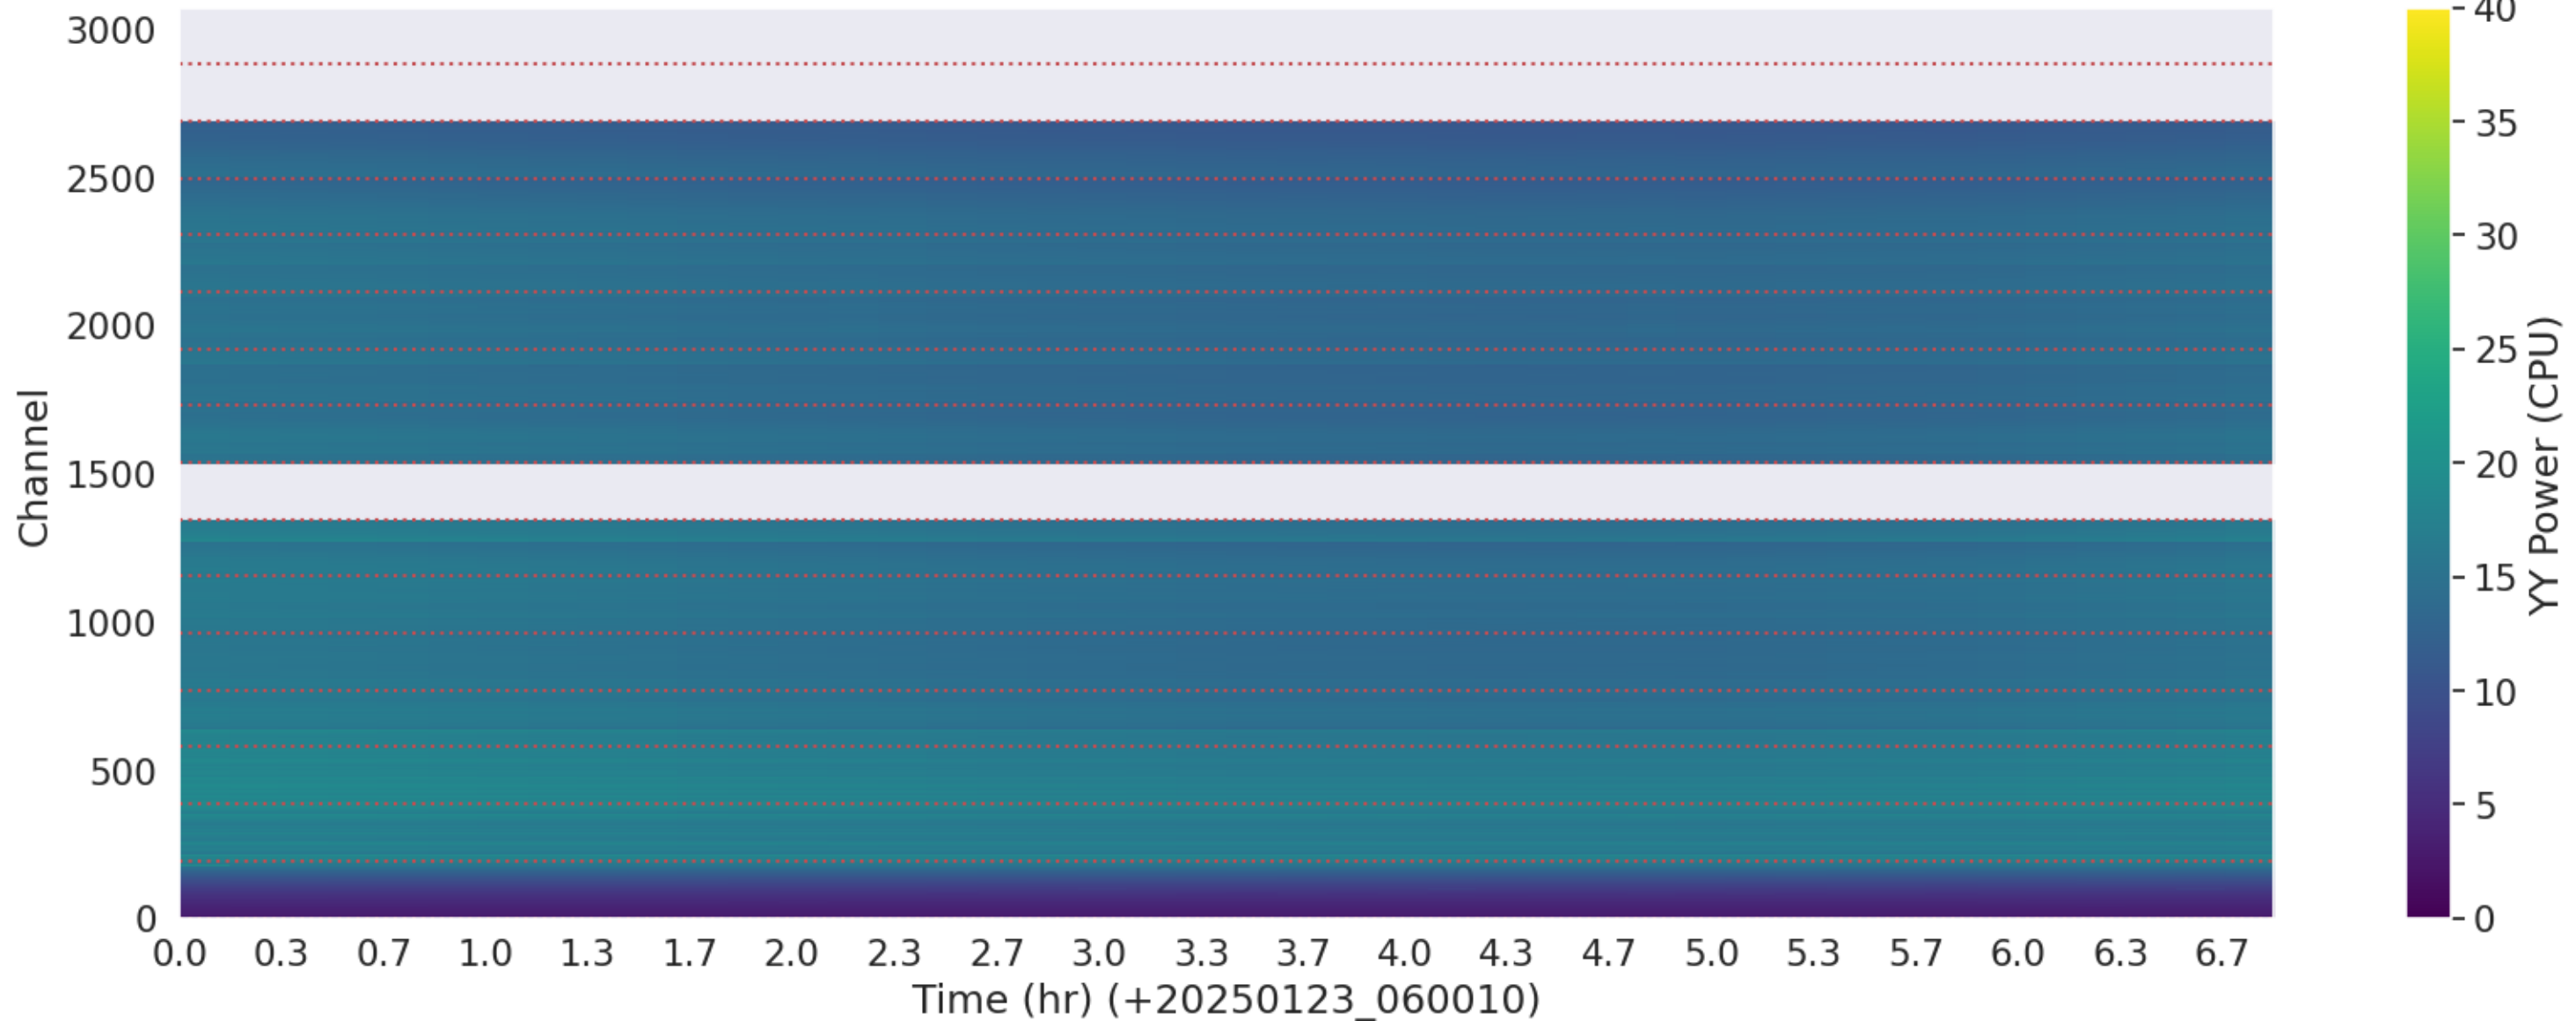

LWA188 - Correlator# 228 - YY - FLAGS: Good