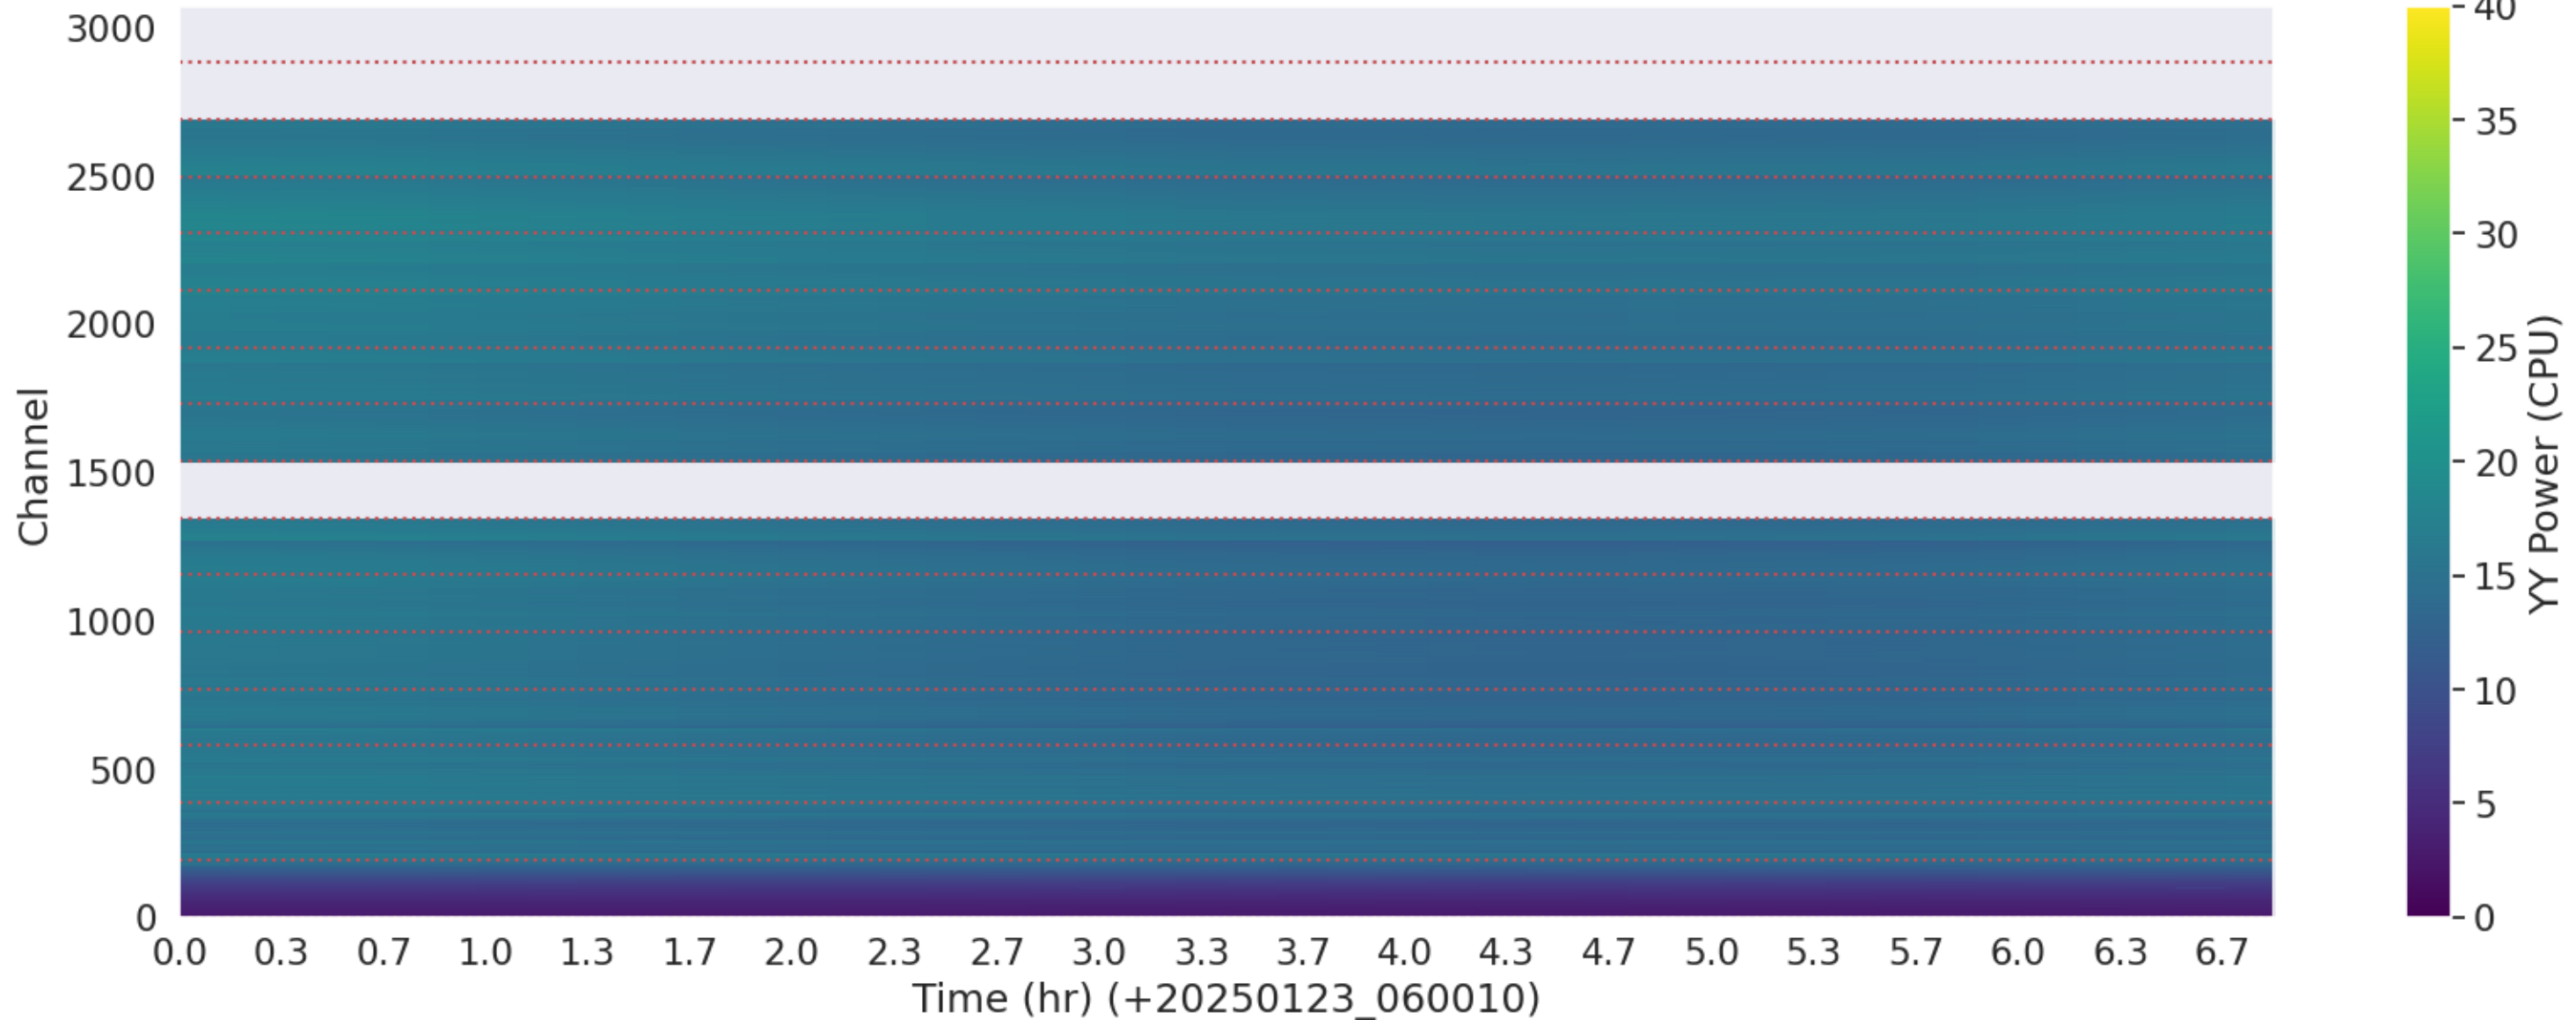

LWA316 - Correlator# 155 - XX - FLAGS: Good

LWA316 - Correlator# 155 - YY - FLAGS: Good

LWA334 - Correlator# 156 - XX - FLAGS: Good

LWA334 - Correlator# 156 - YY - FLAGS: Good

LWA328 - Correlator# 157 - XX - FLAGS: Good