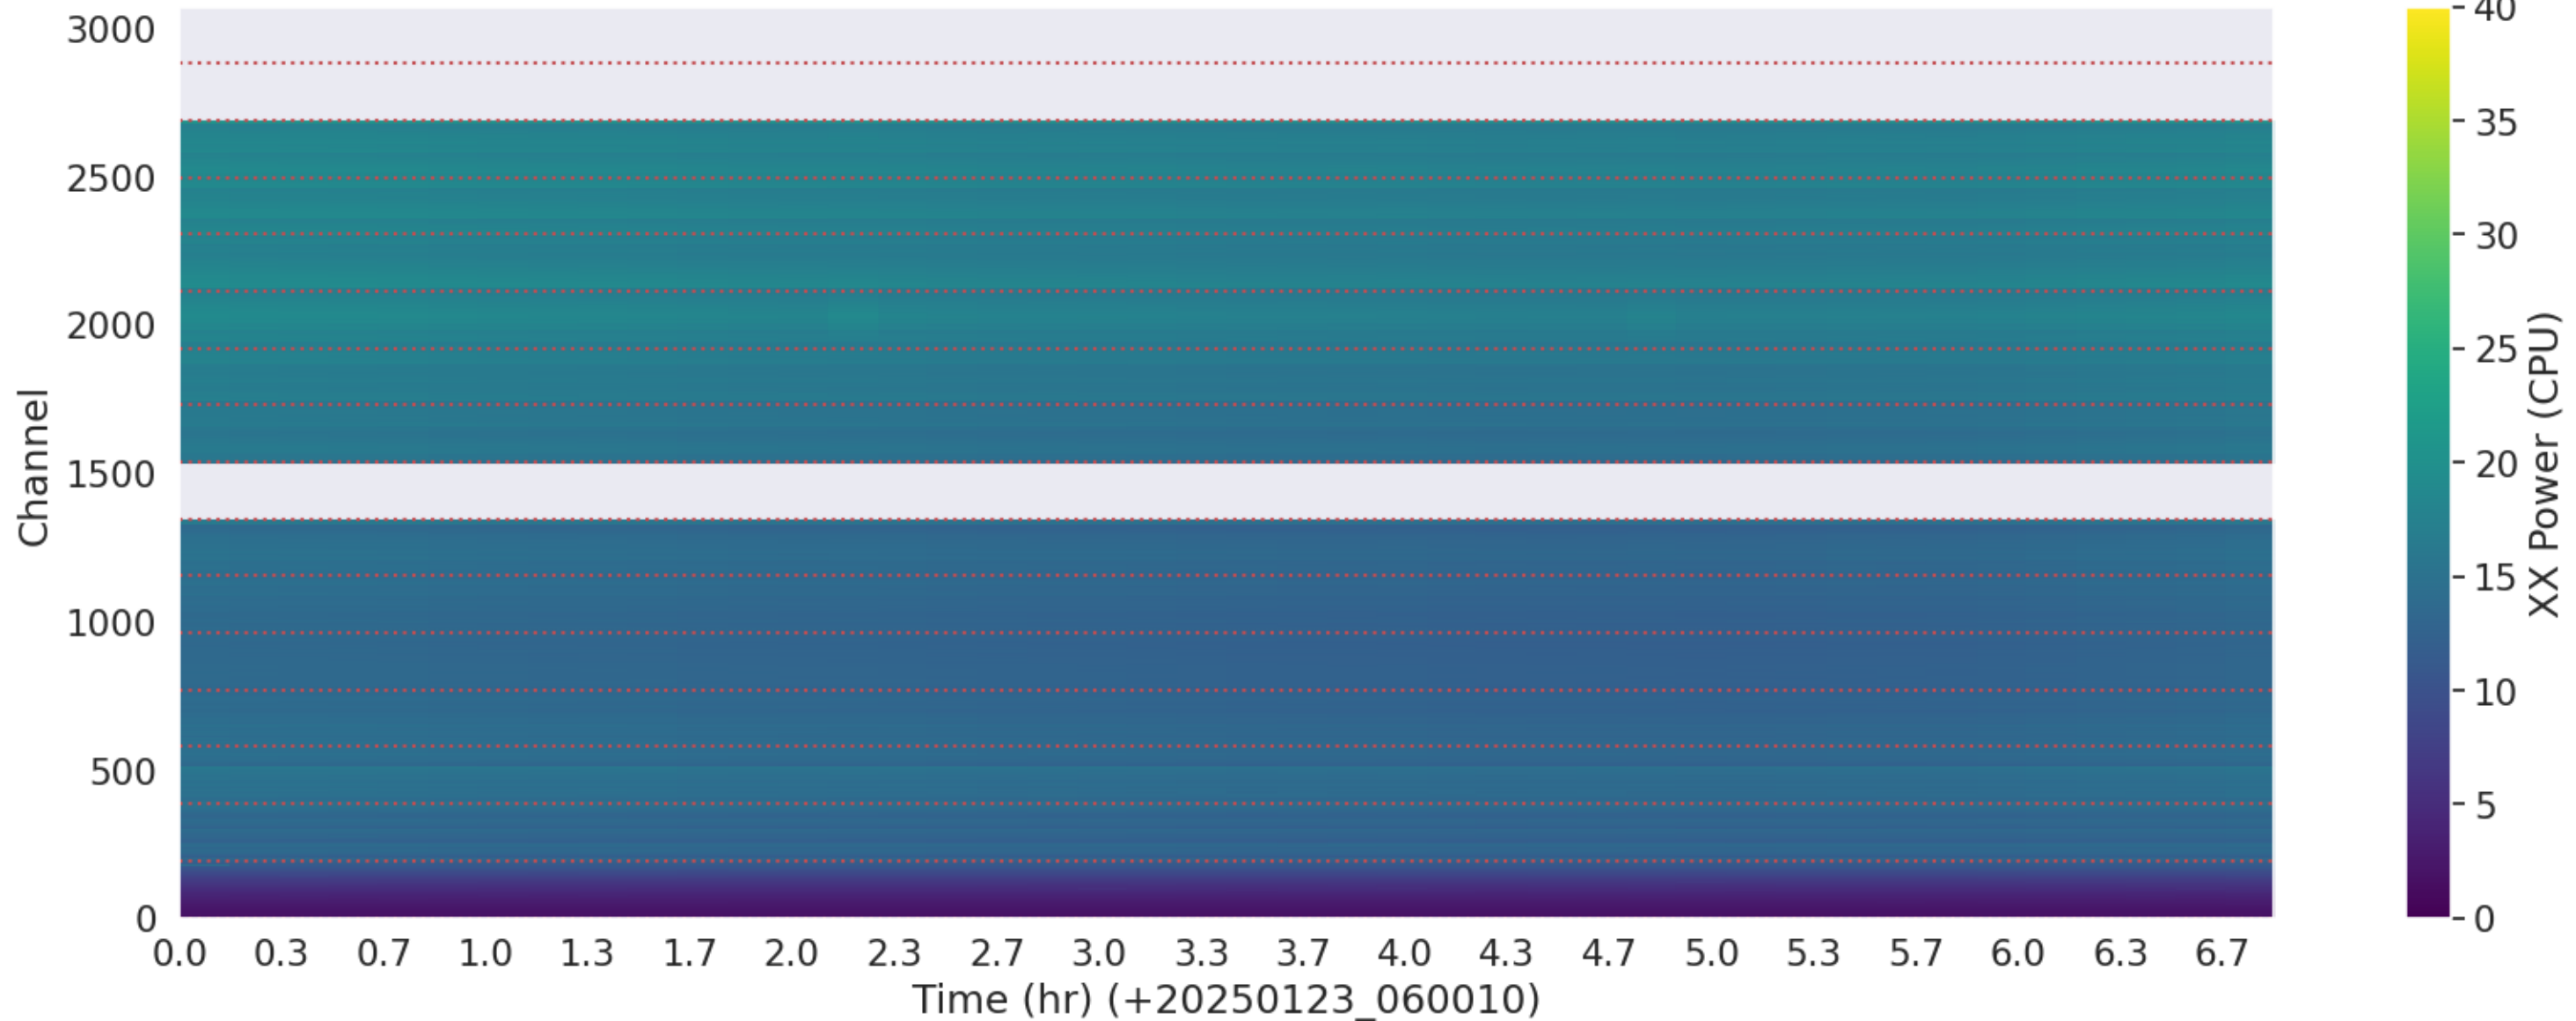

LWA100 - Correlator# 175 - XX - FLAGS: Good