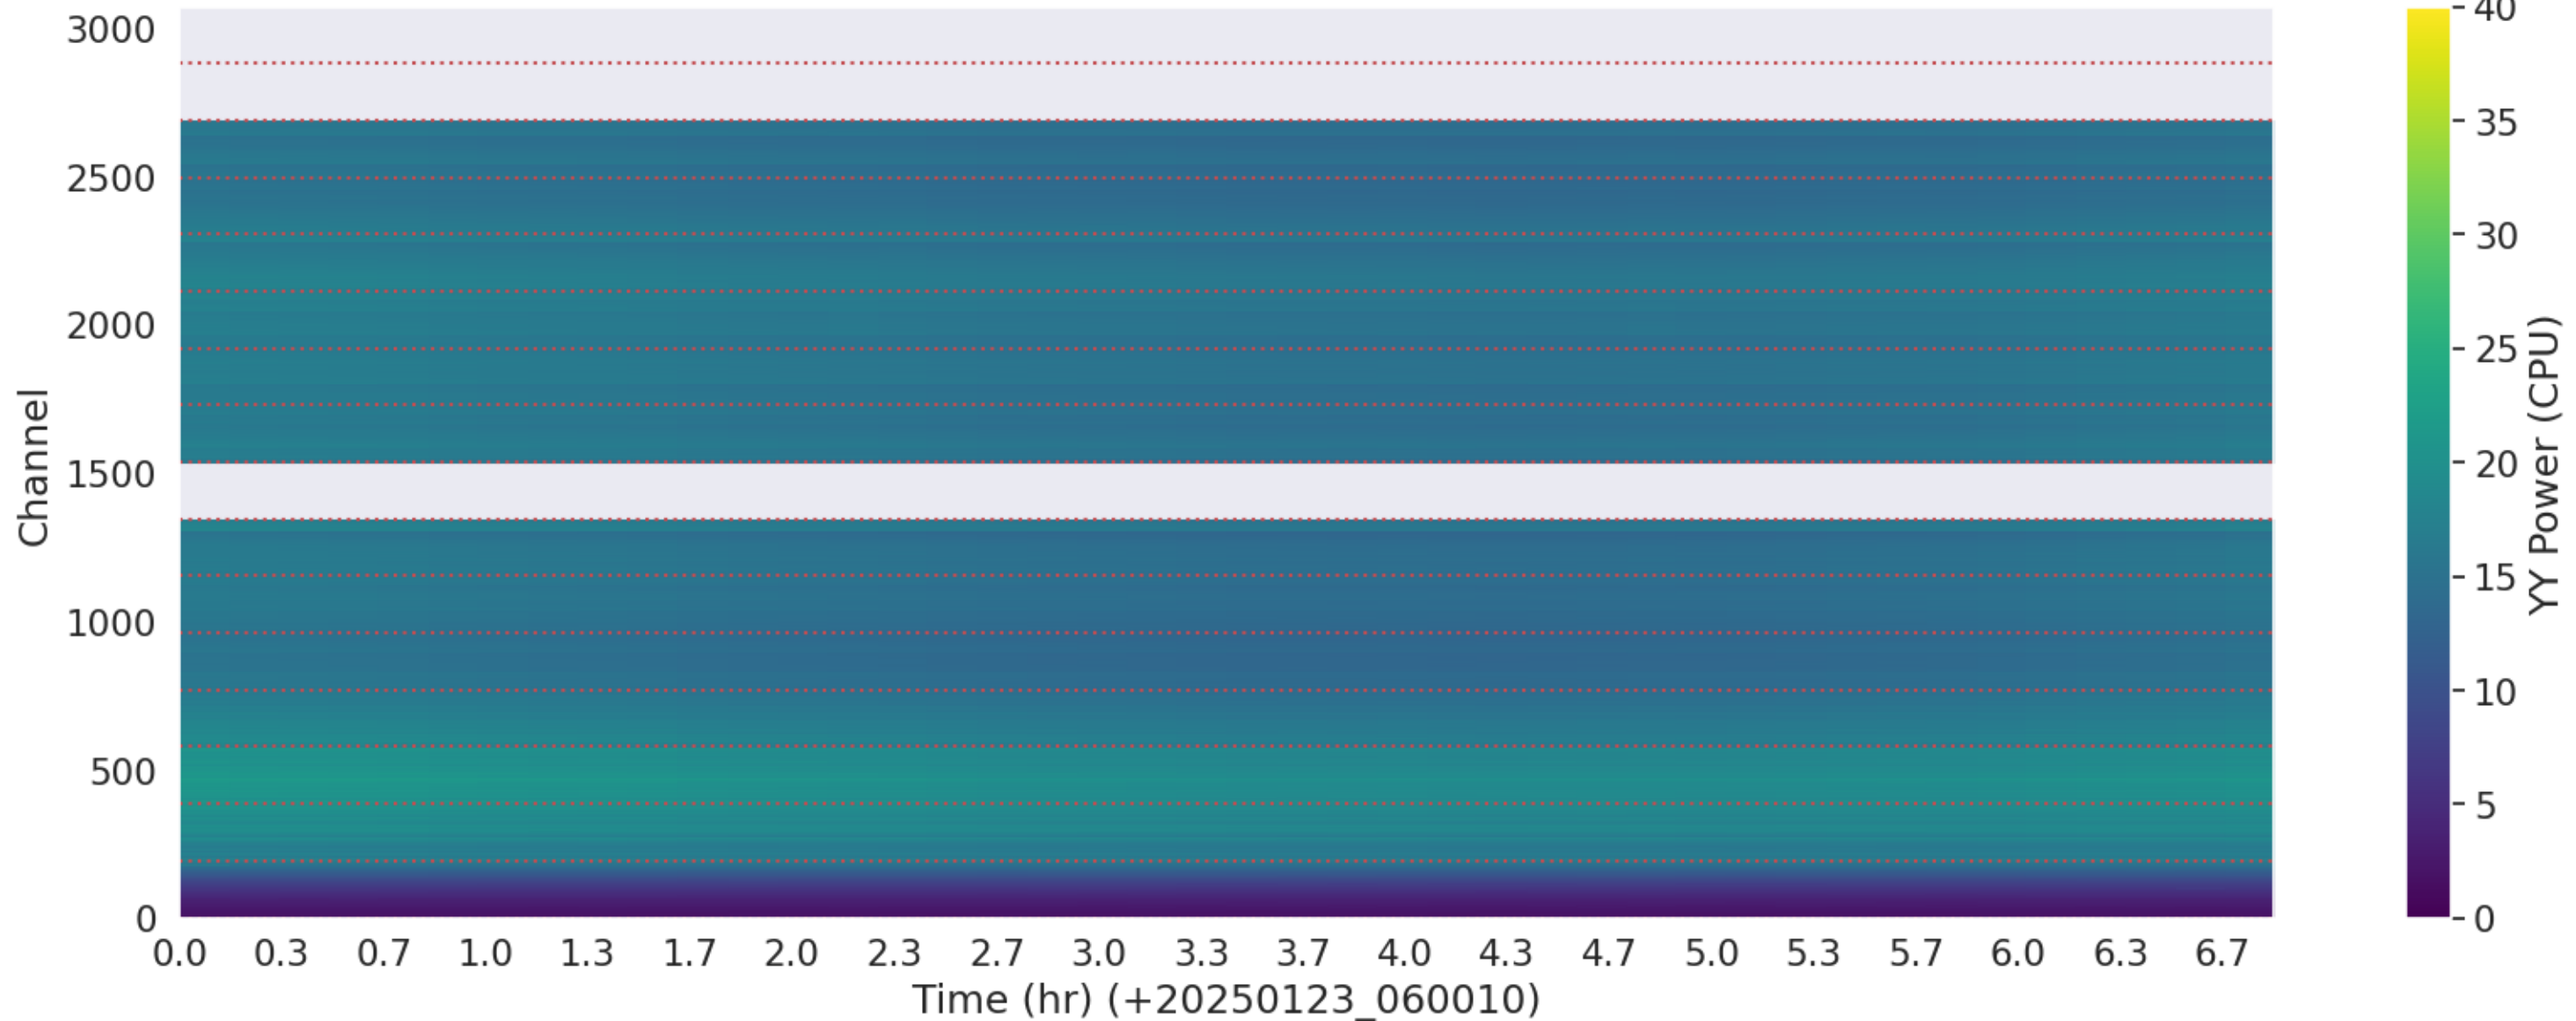

LWA172 - Correlator# 219 - YY - FLAGS: Good