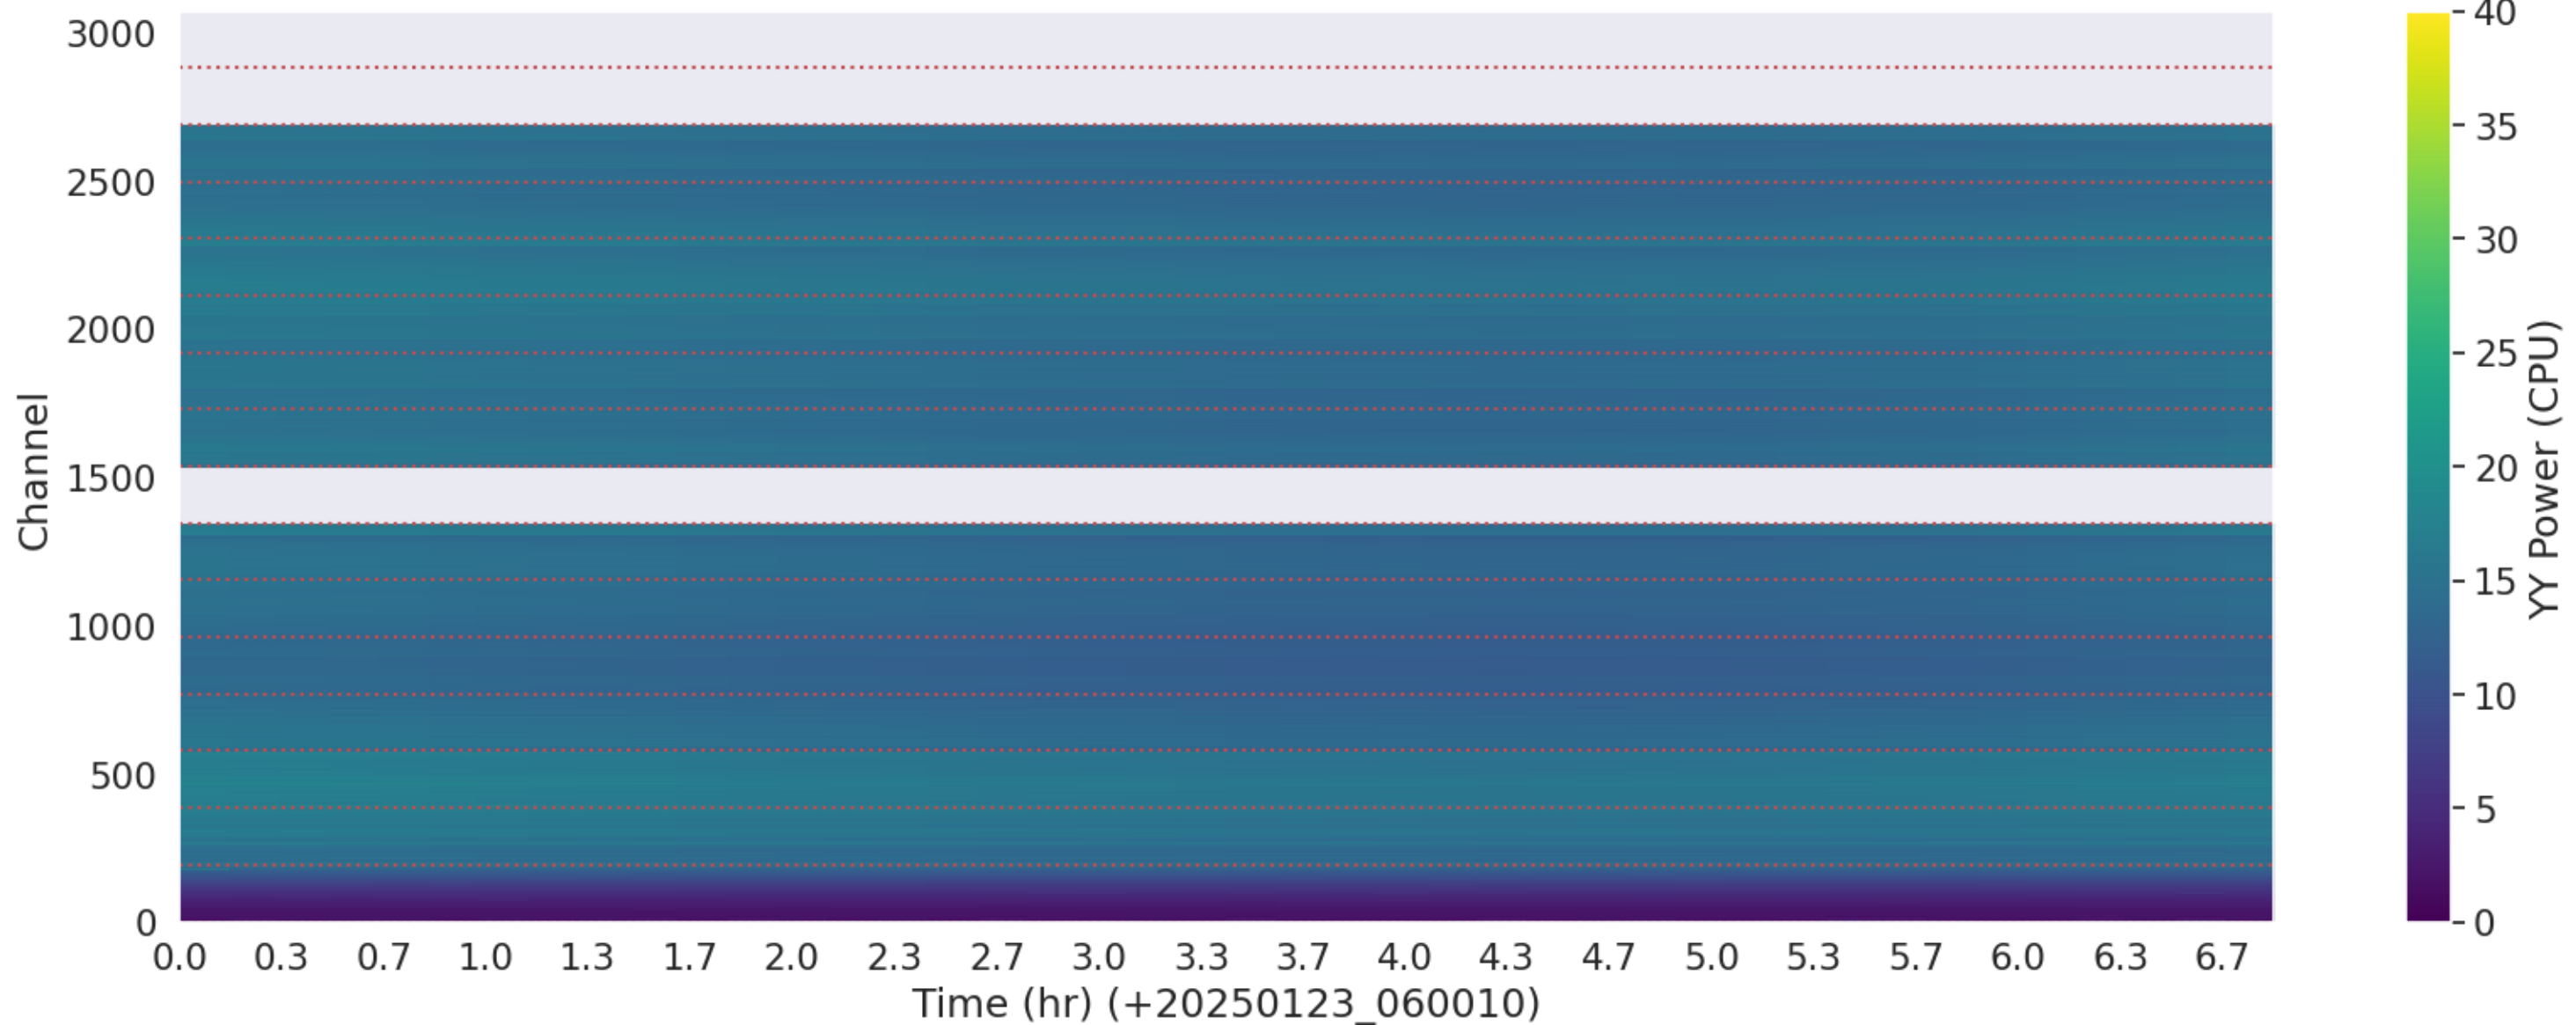

LWA118 - Correlator# 206 - XX - FLAGS: Good

LWA118 - Correlator# 206 - YY - FLAGS: Good

LWA117 - Correlator# 207 - XX - FLAGS: Good

LWA117 - Correlator# 207 - YY - FLAGS: Good

LWA120 - Correlator# 208 - XX - FLAGS: Good