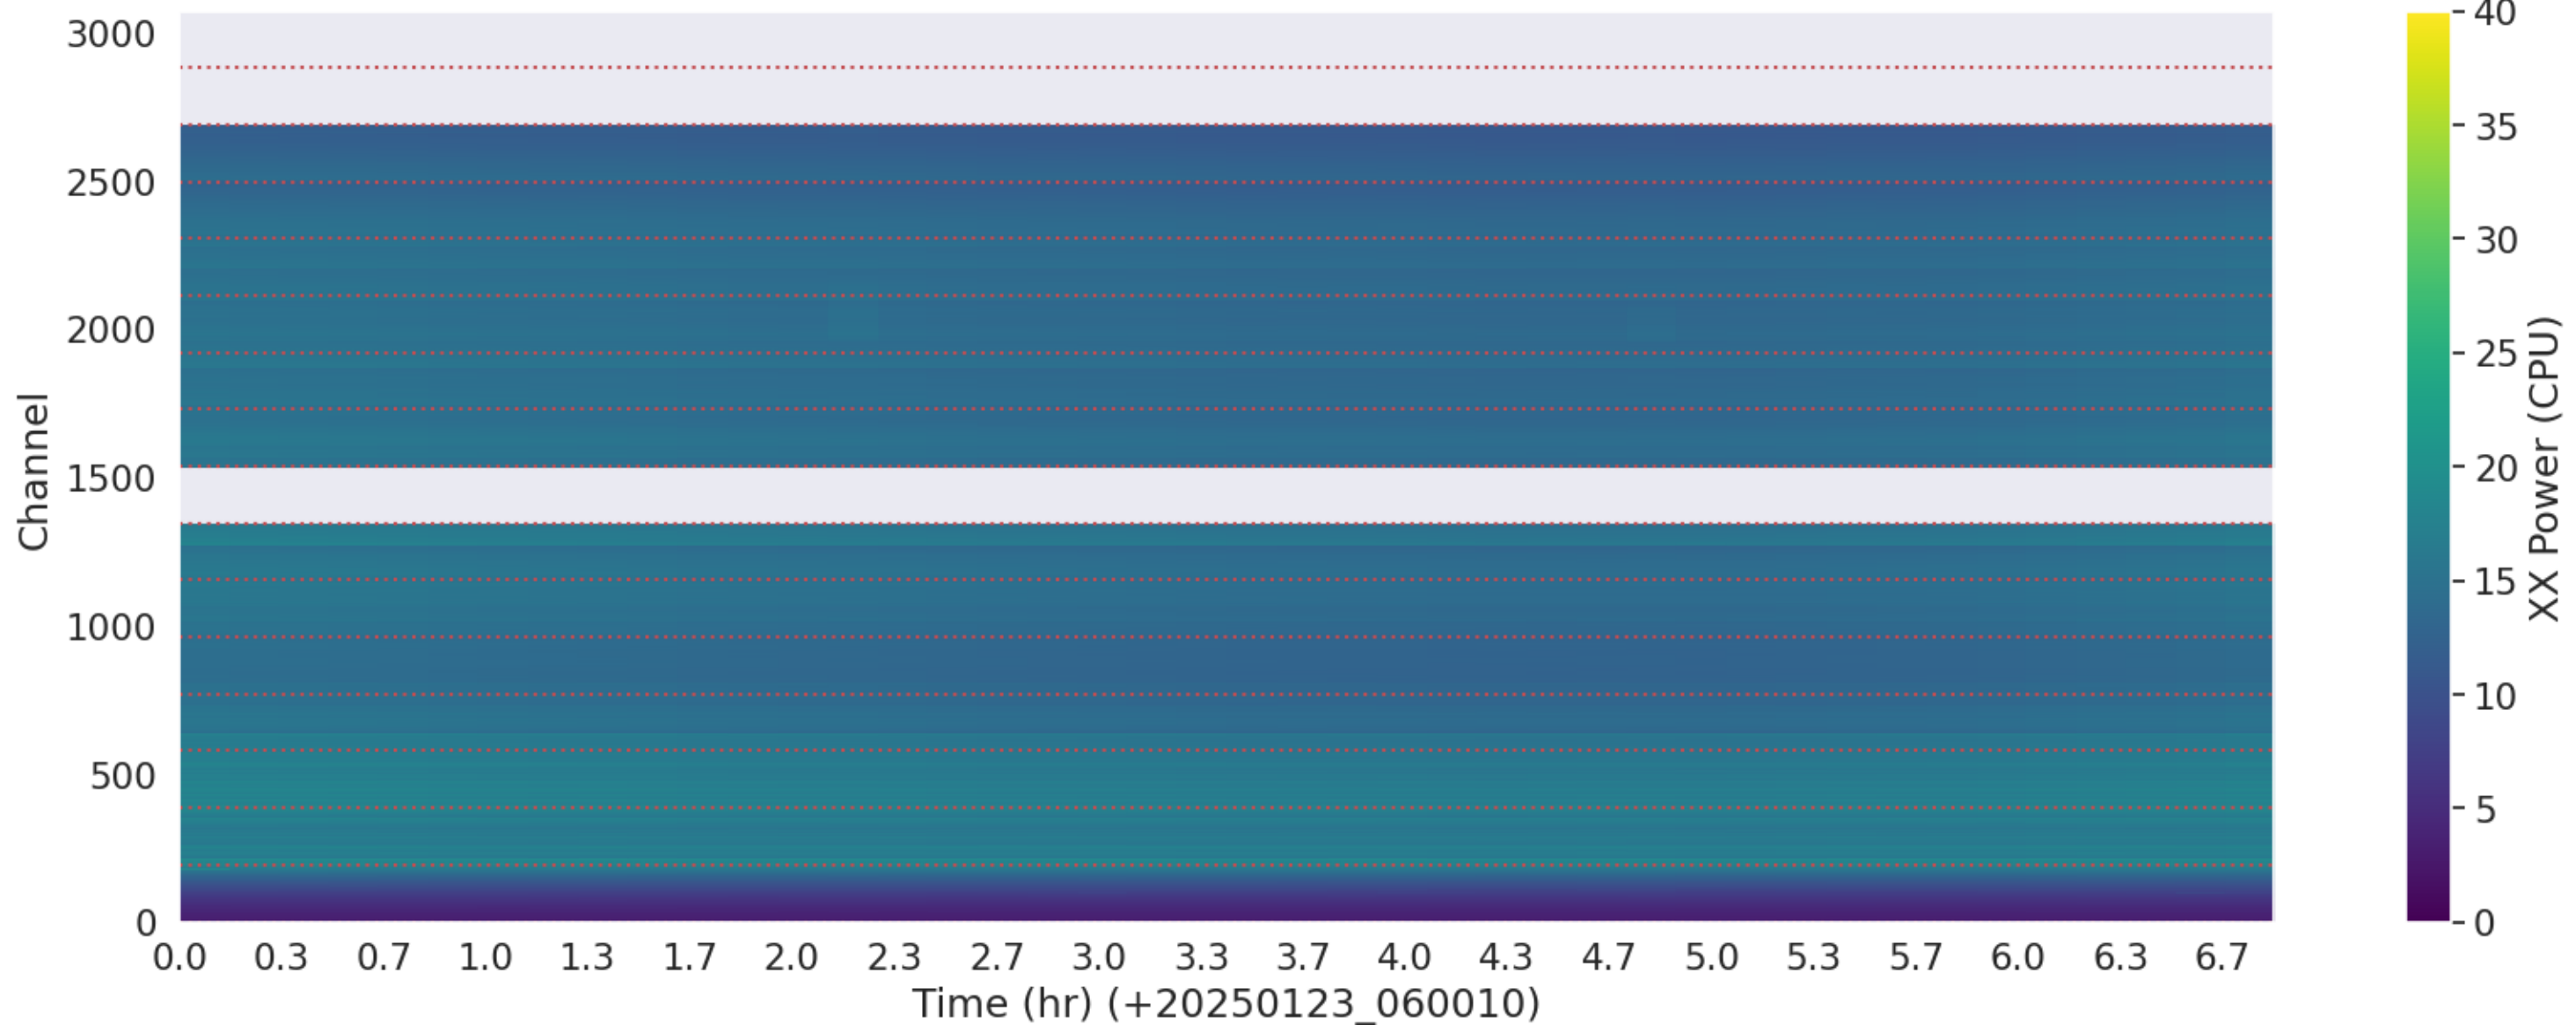

LWA188 - Correlator# 228 - XX - FLAGS: Good