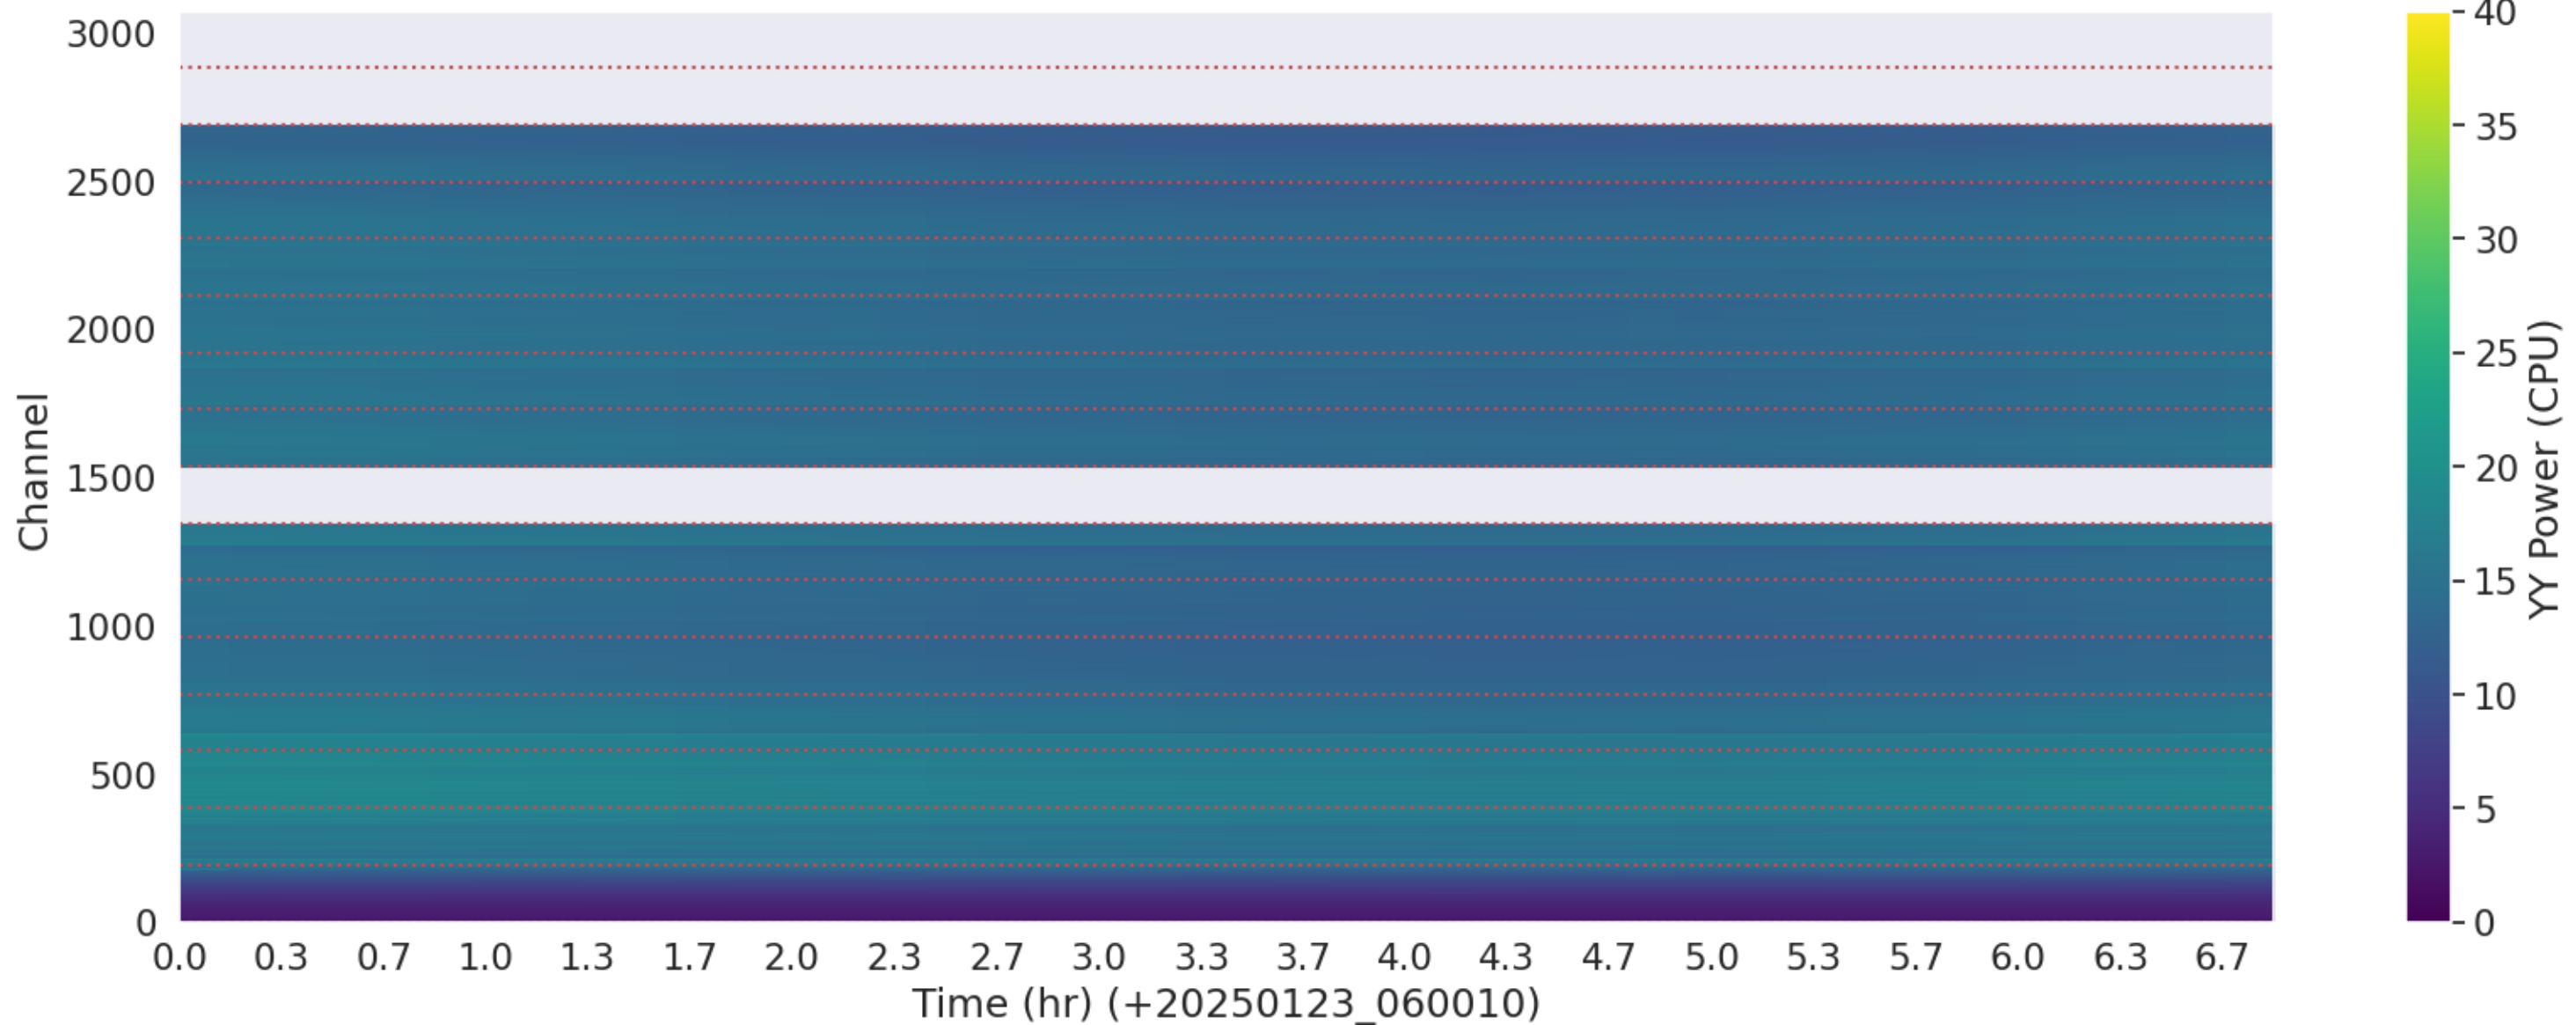

LWA127 - Correlator# 225 - YY - FLAGS: Good