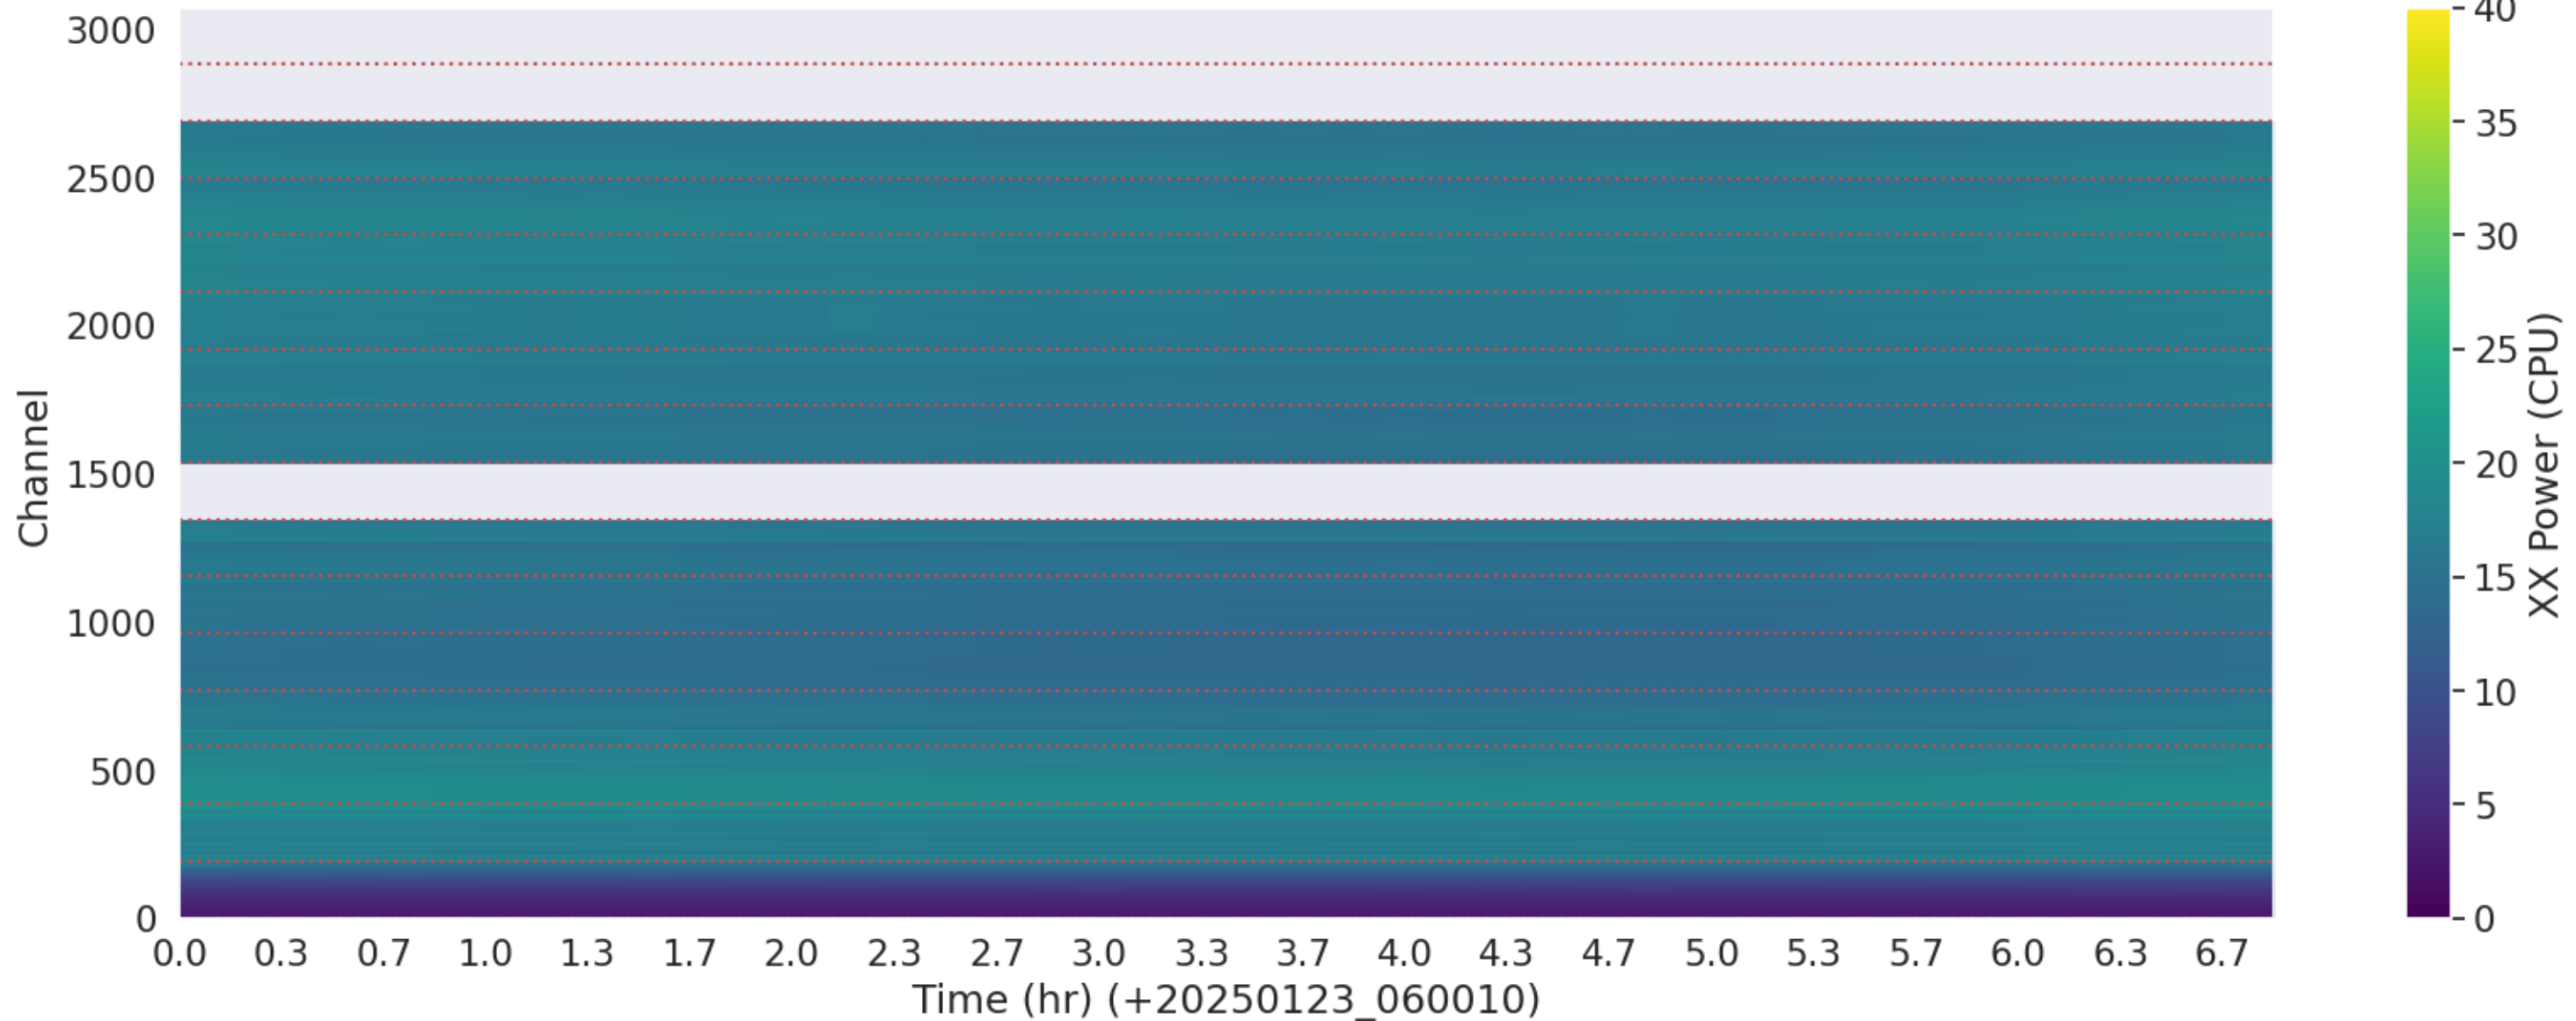

LWA361 - Correlator# 158 - XX - FLAGS: Good