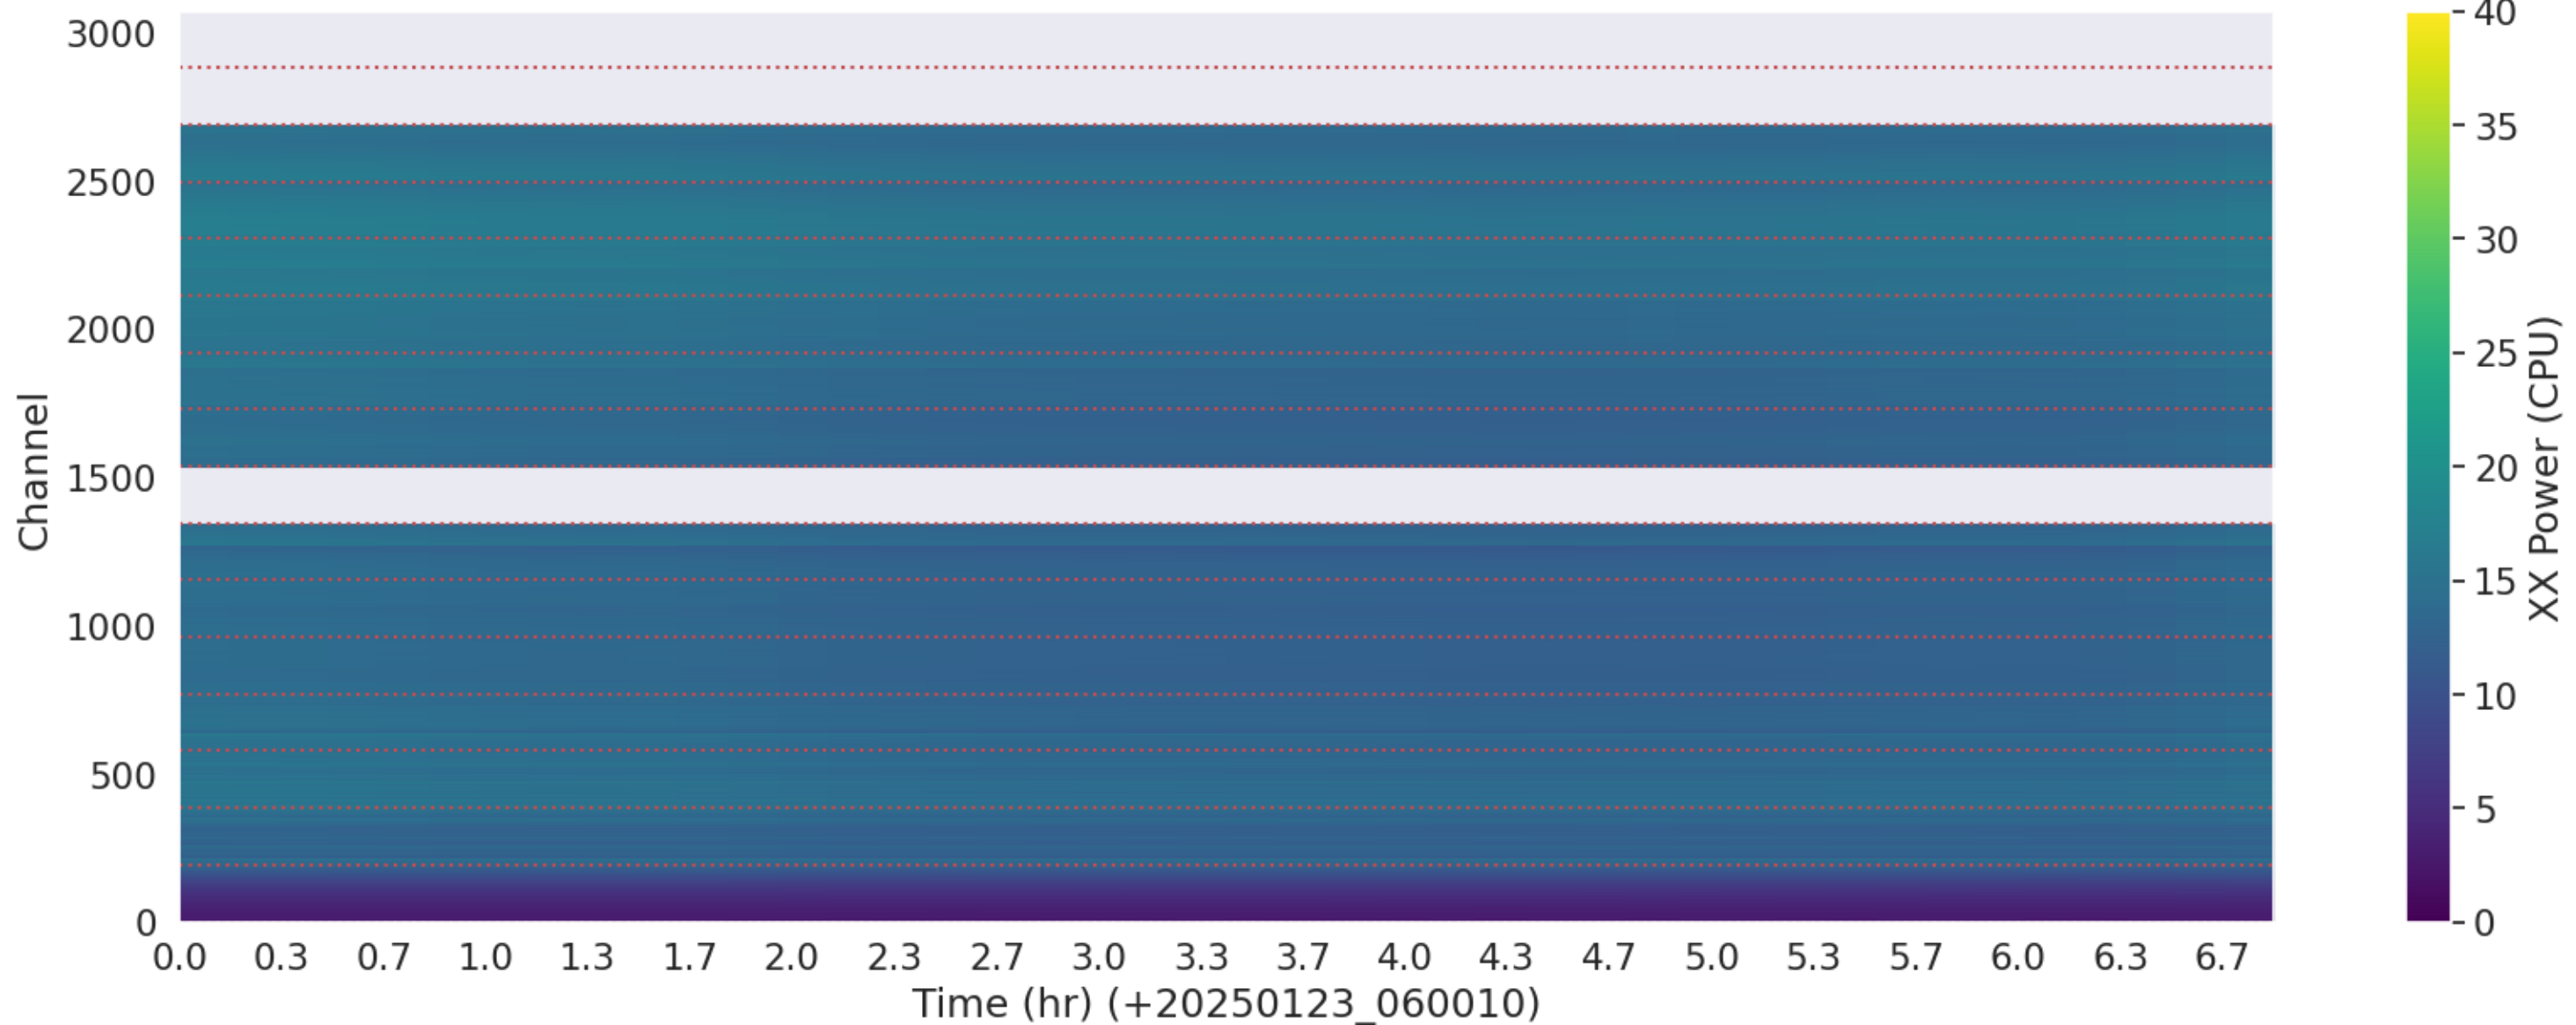

LWA316 - Correlator# 155 - XX - FLAGS: Good

LWA316 - Correlator# 155 - YY - FLAGS: Good

LWA334 - Correlator# 156 - XX - FLAGS: Good

LWA334 - Correlator# 156 - YY - FLAGS: Good

LWA328 - Correlator# 157 - XX - FLAGS: Good