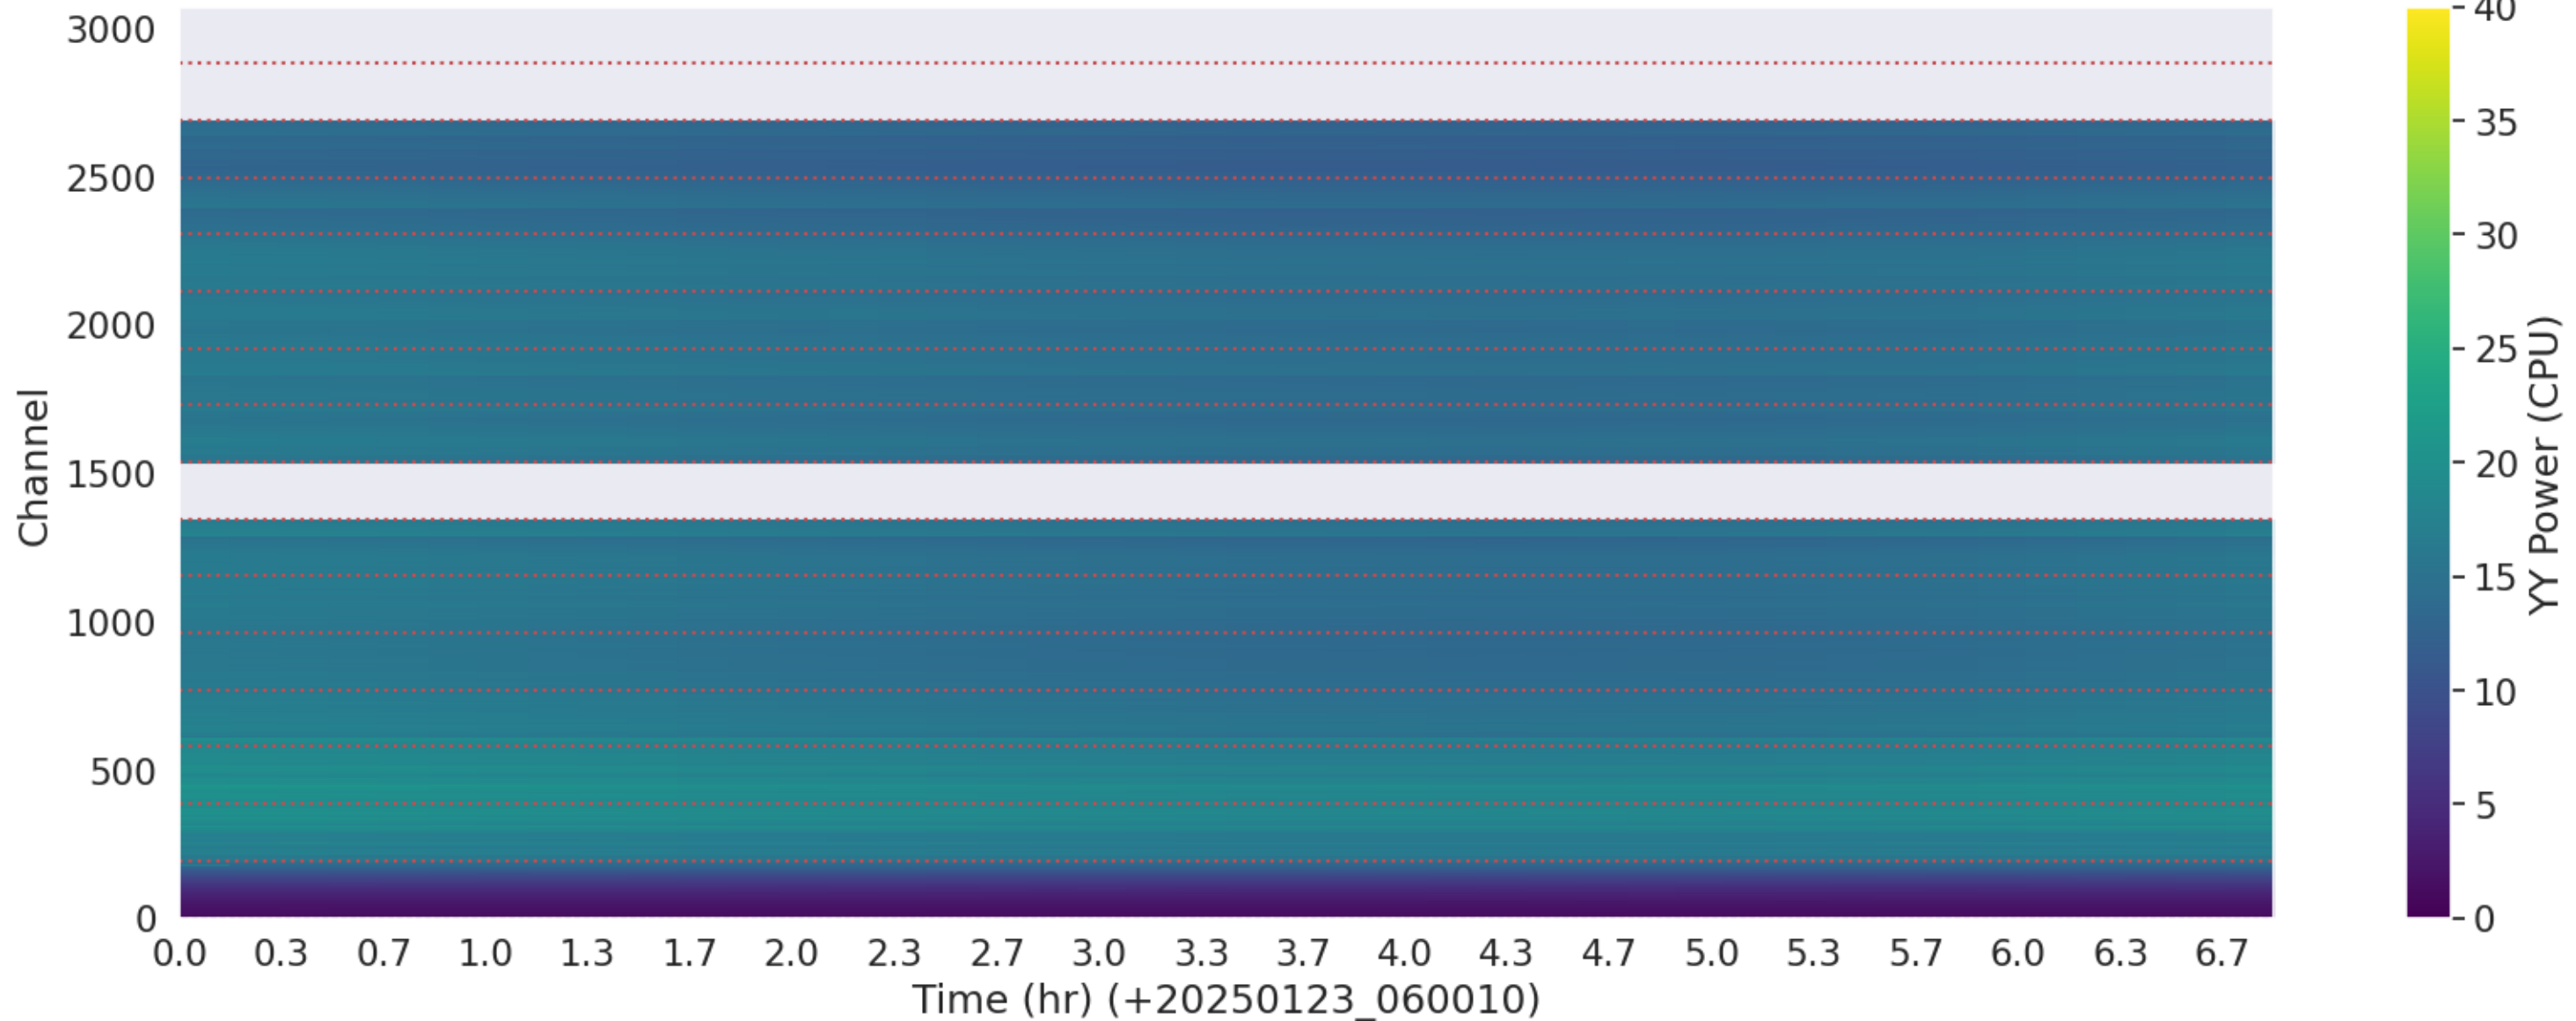

LWA121 - Correlator# 153 - YY - FLAGS: Good