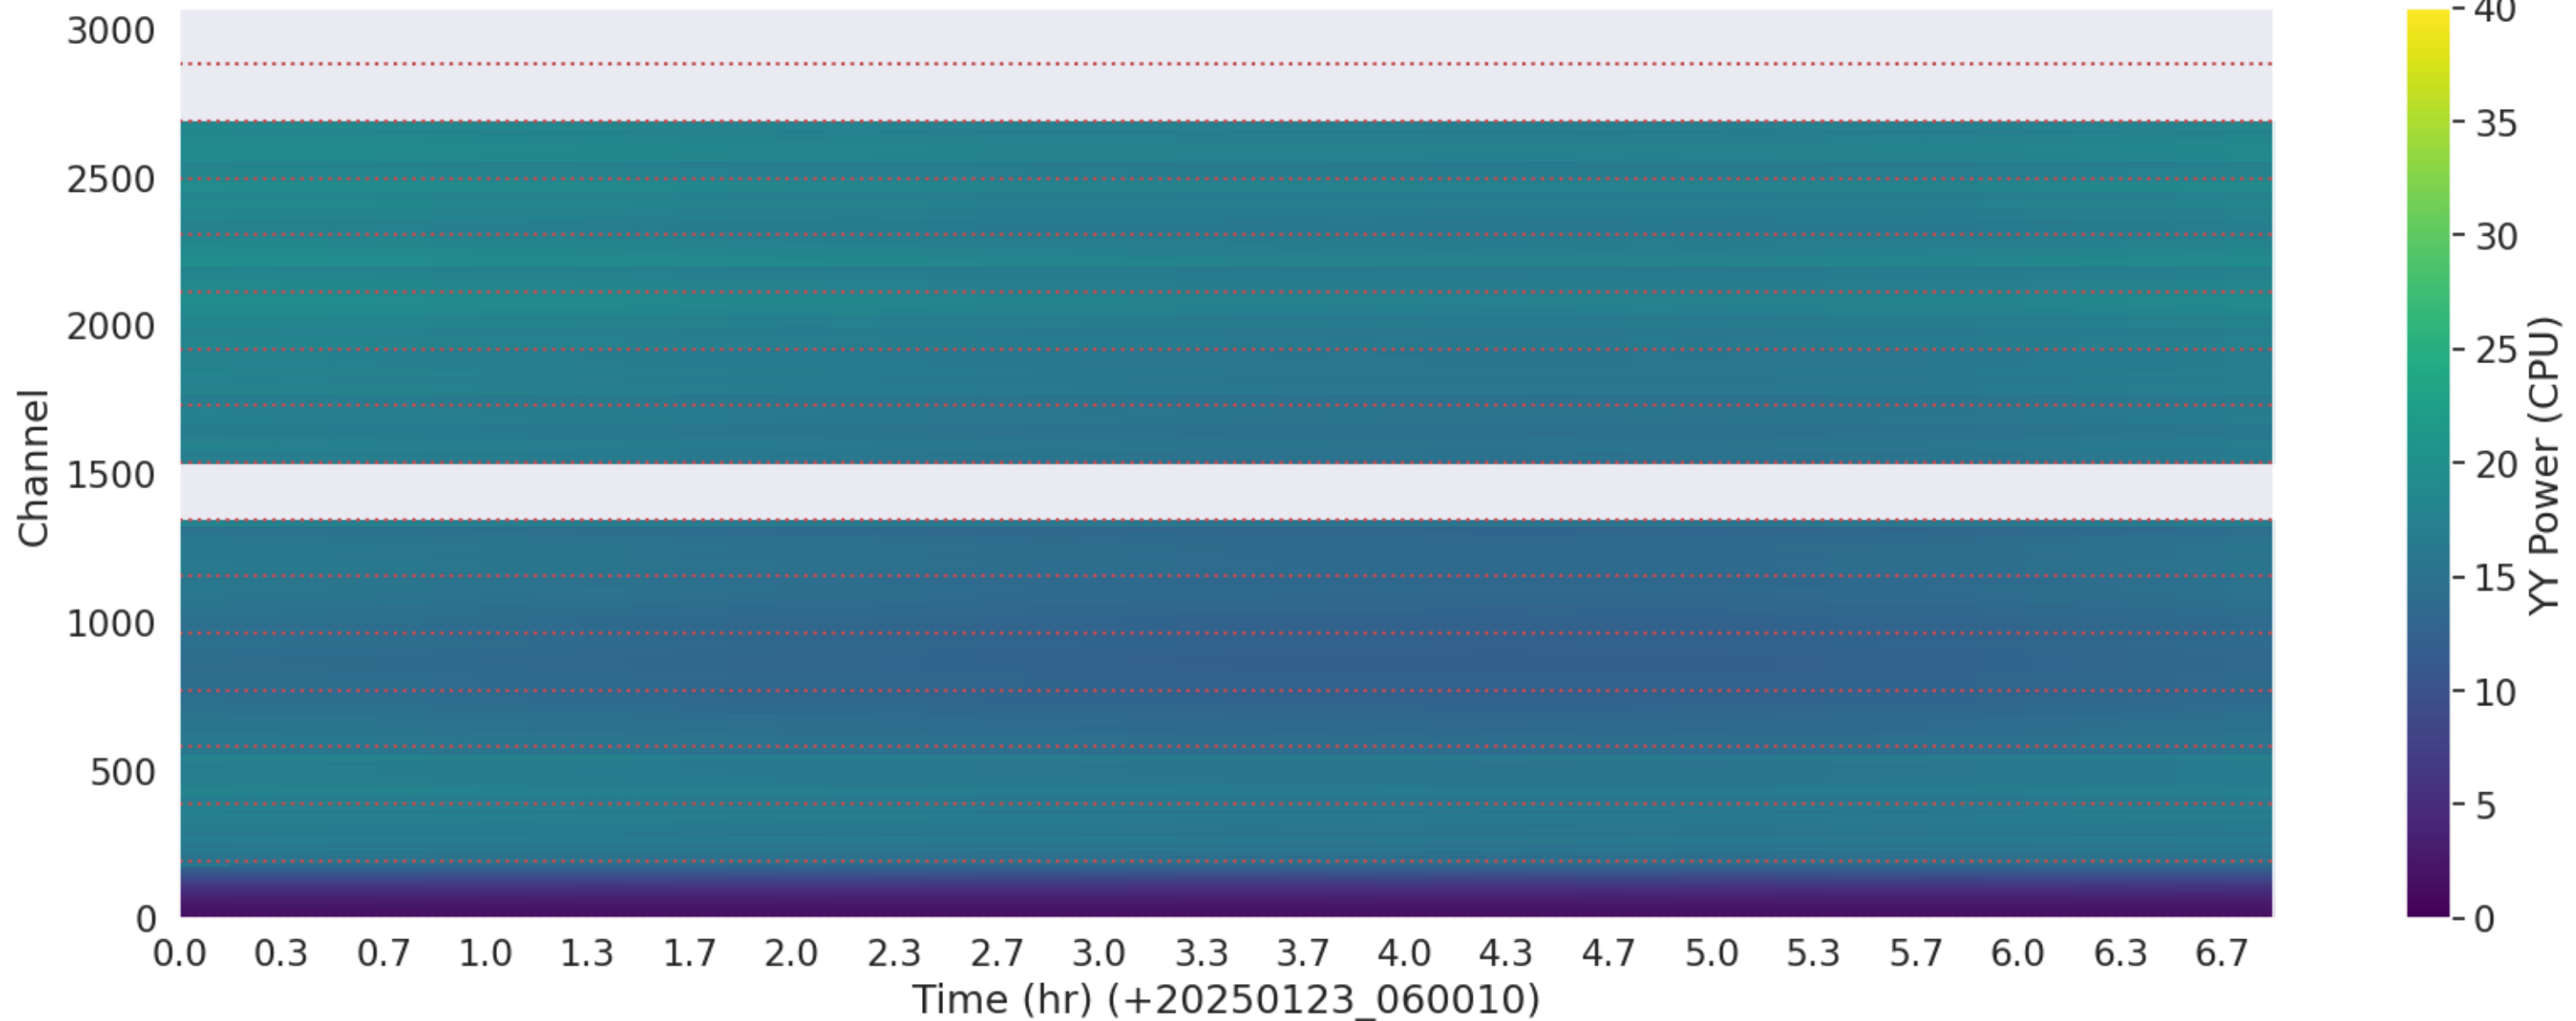

LWA144 - Correlator# 213 - YY - FLAGS: Good