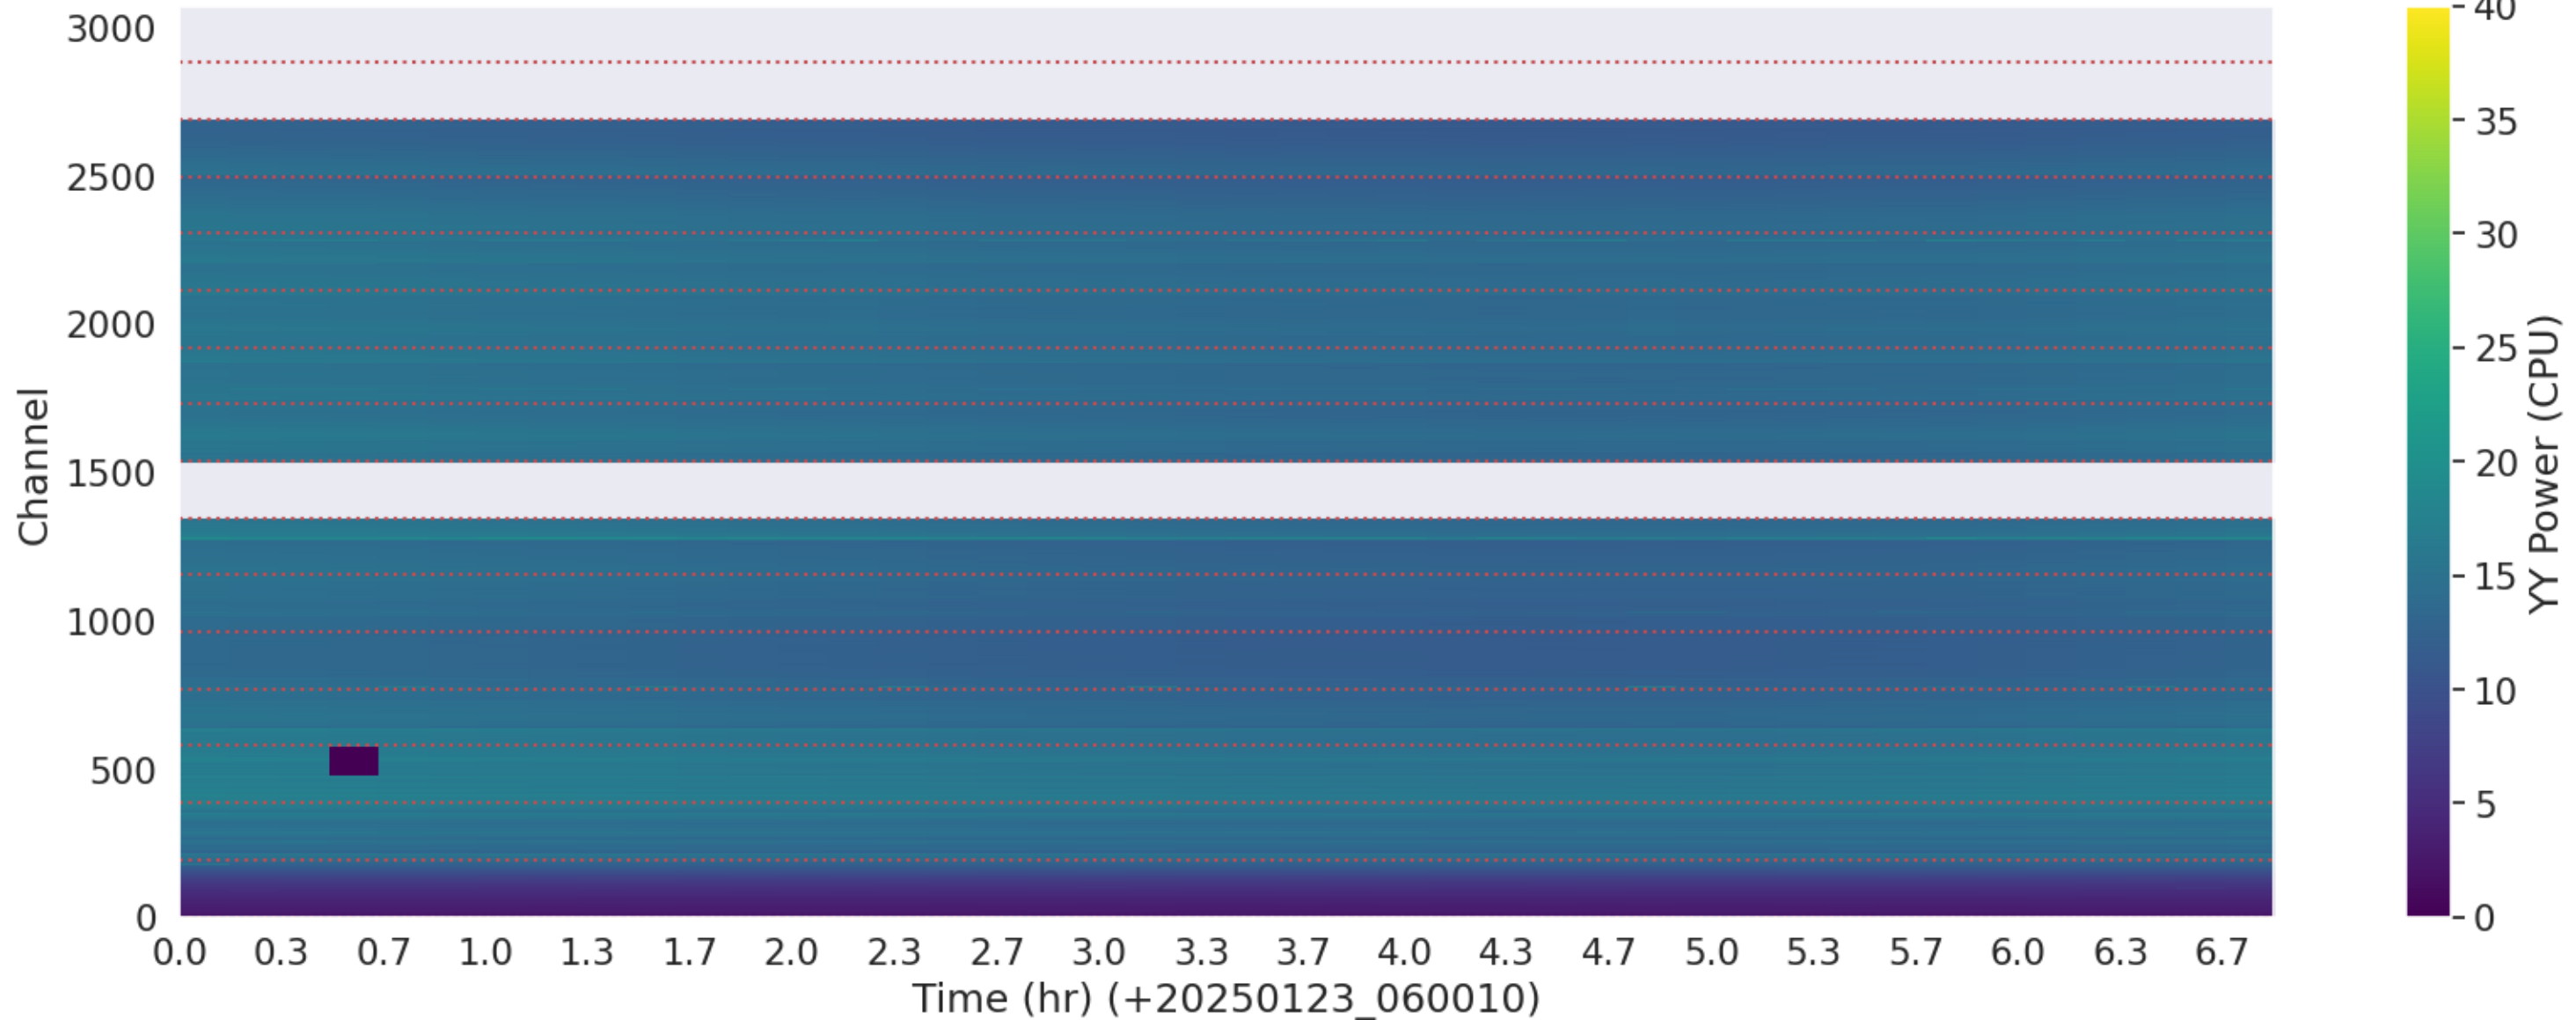

LWA125 - Correlator# 227 - YY - FLAGS: Good

LWA188 - Correlator# 228 - XX - FLAGS: Good

LWA188 - Correlator# 228 - YY - FLAGS: Good

LWA128 - Correlator# 229 - YY - FLAGS: Good

LWA153 - Correlator# 230 - YY - FLAGS: Good