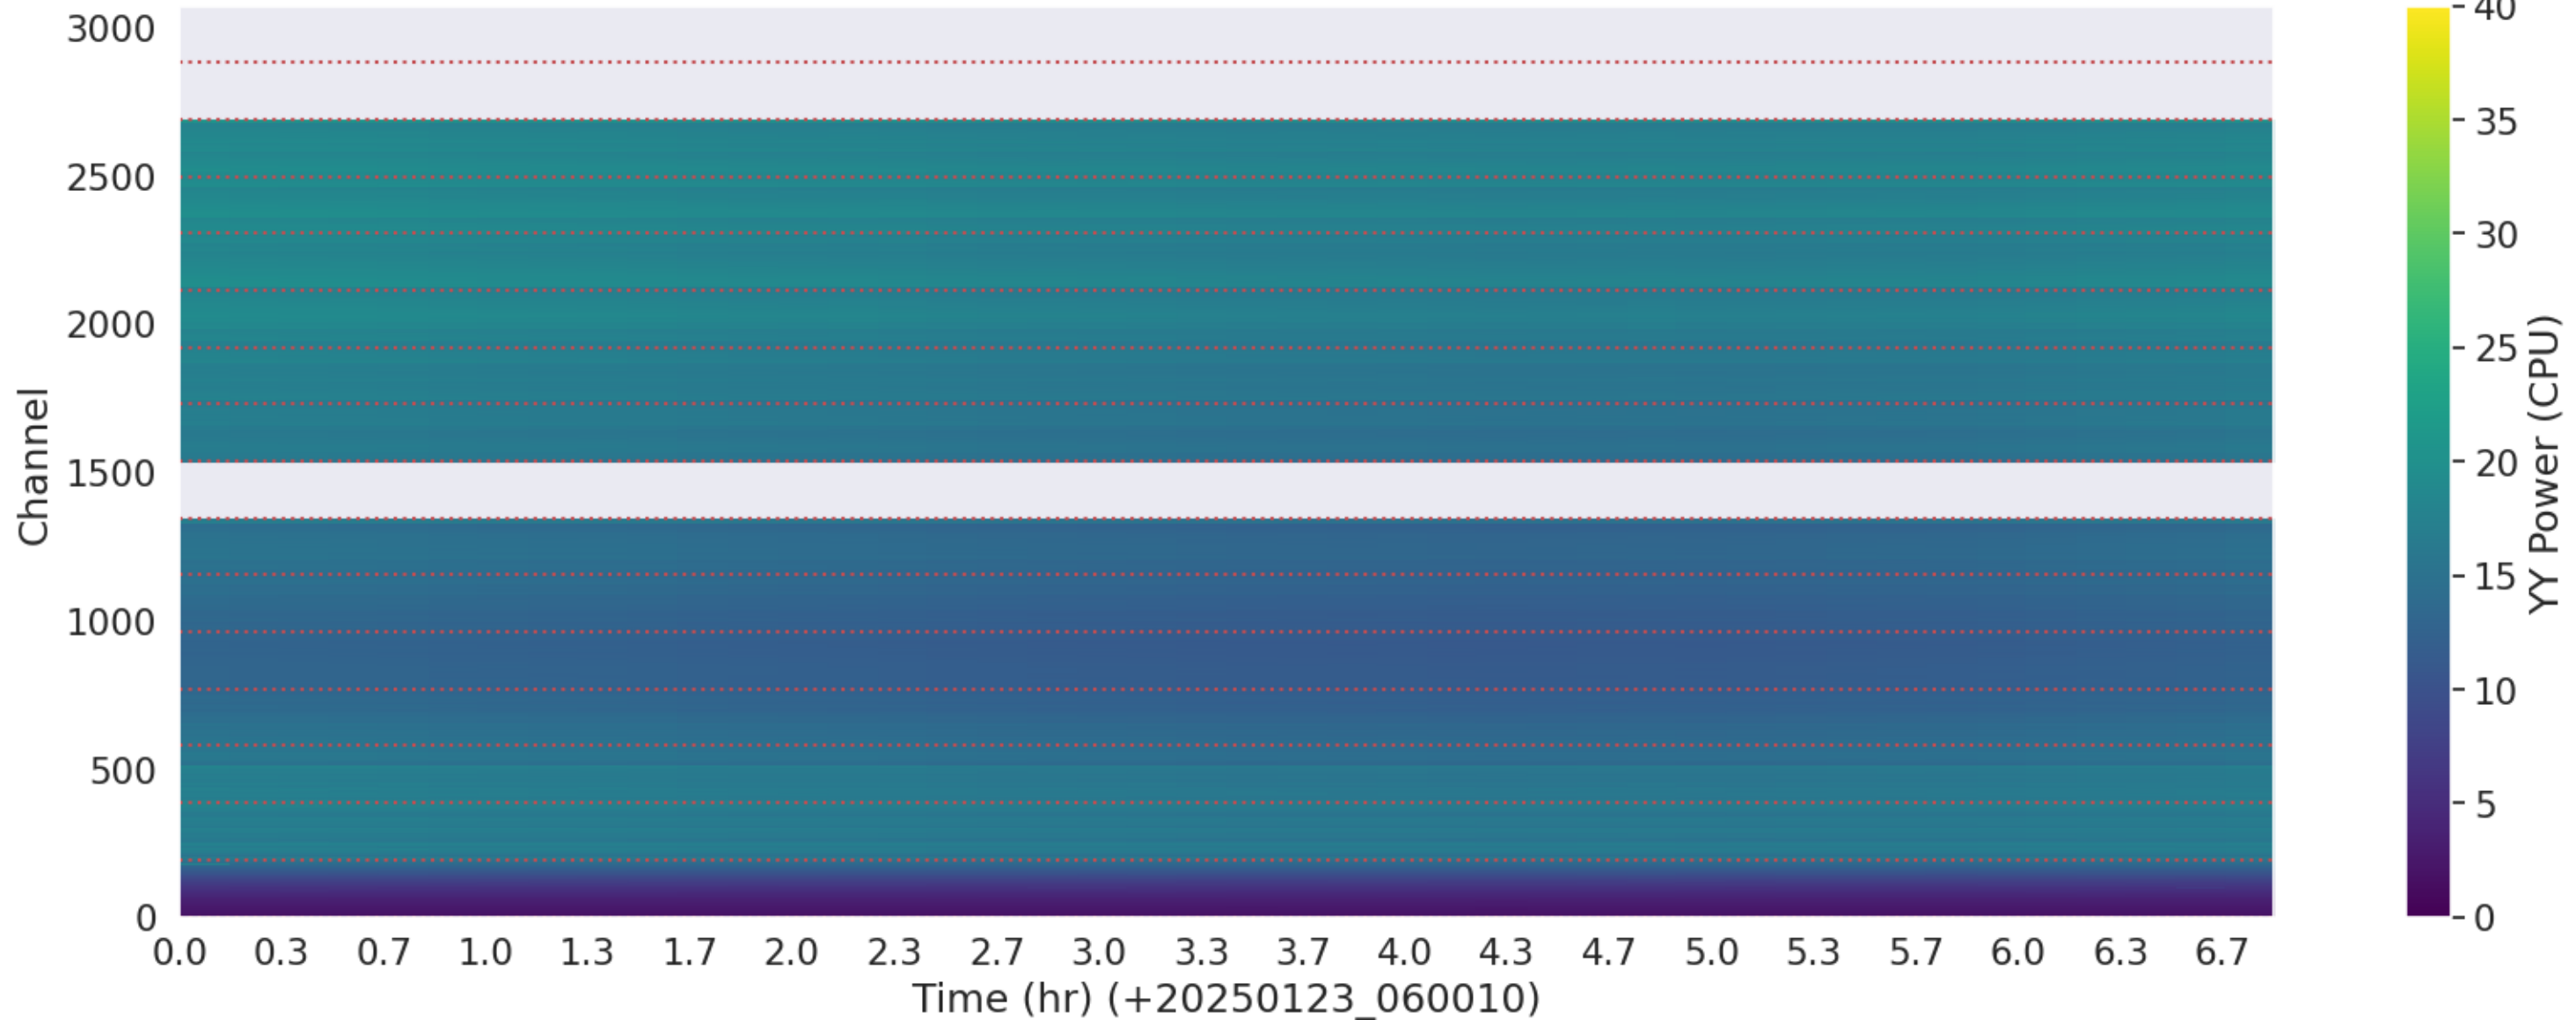

LWA163 - Correlator# 264 - YY - FLAGS: Good