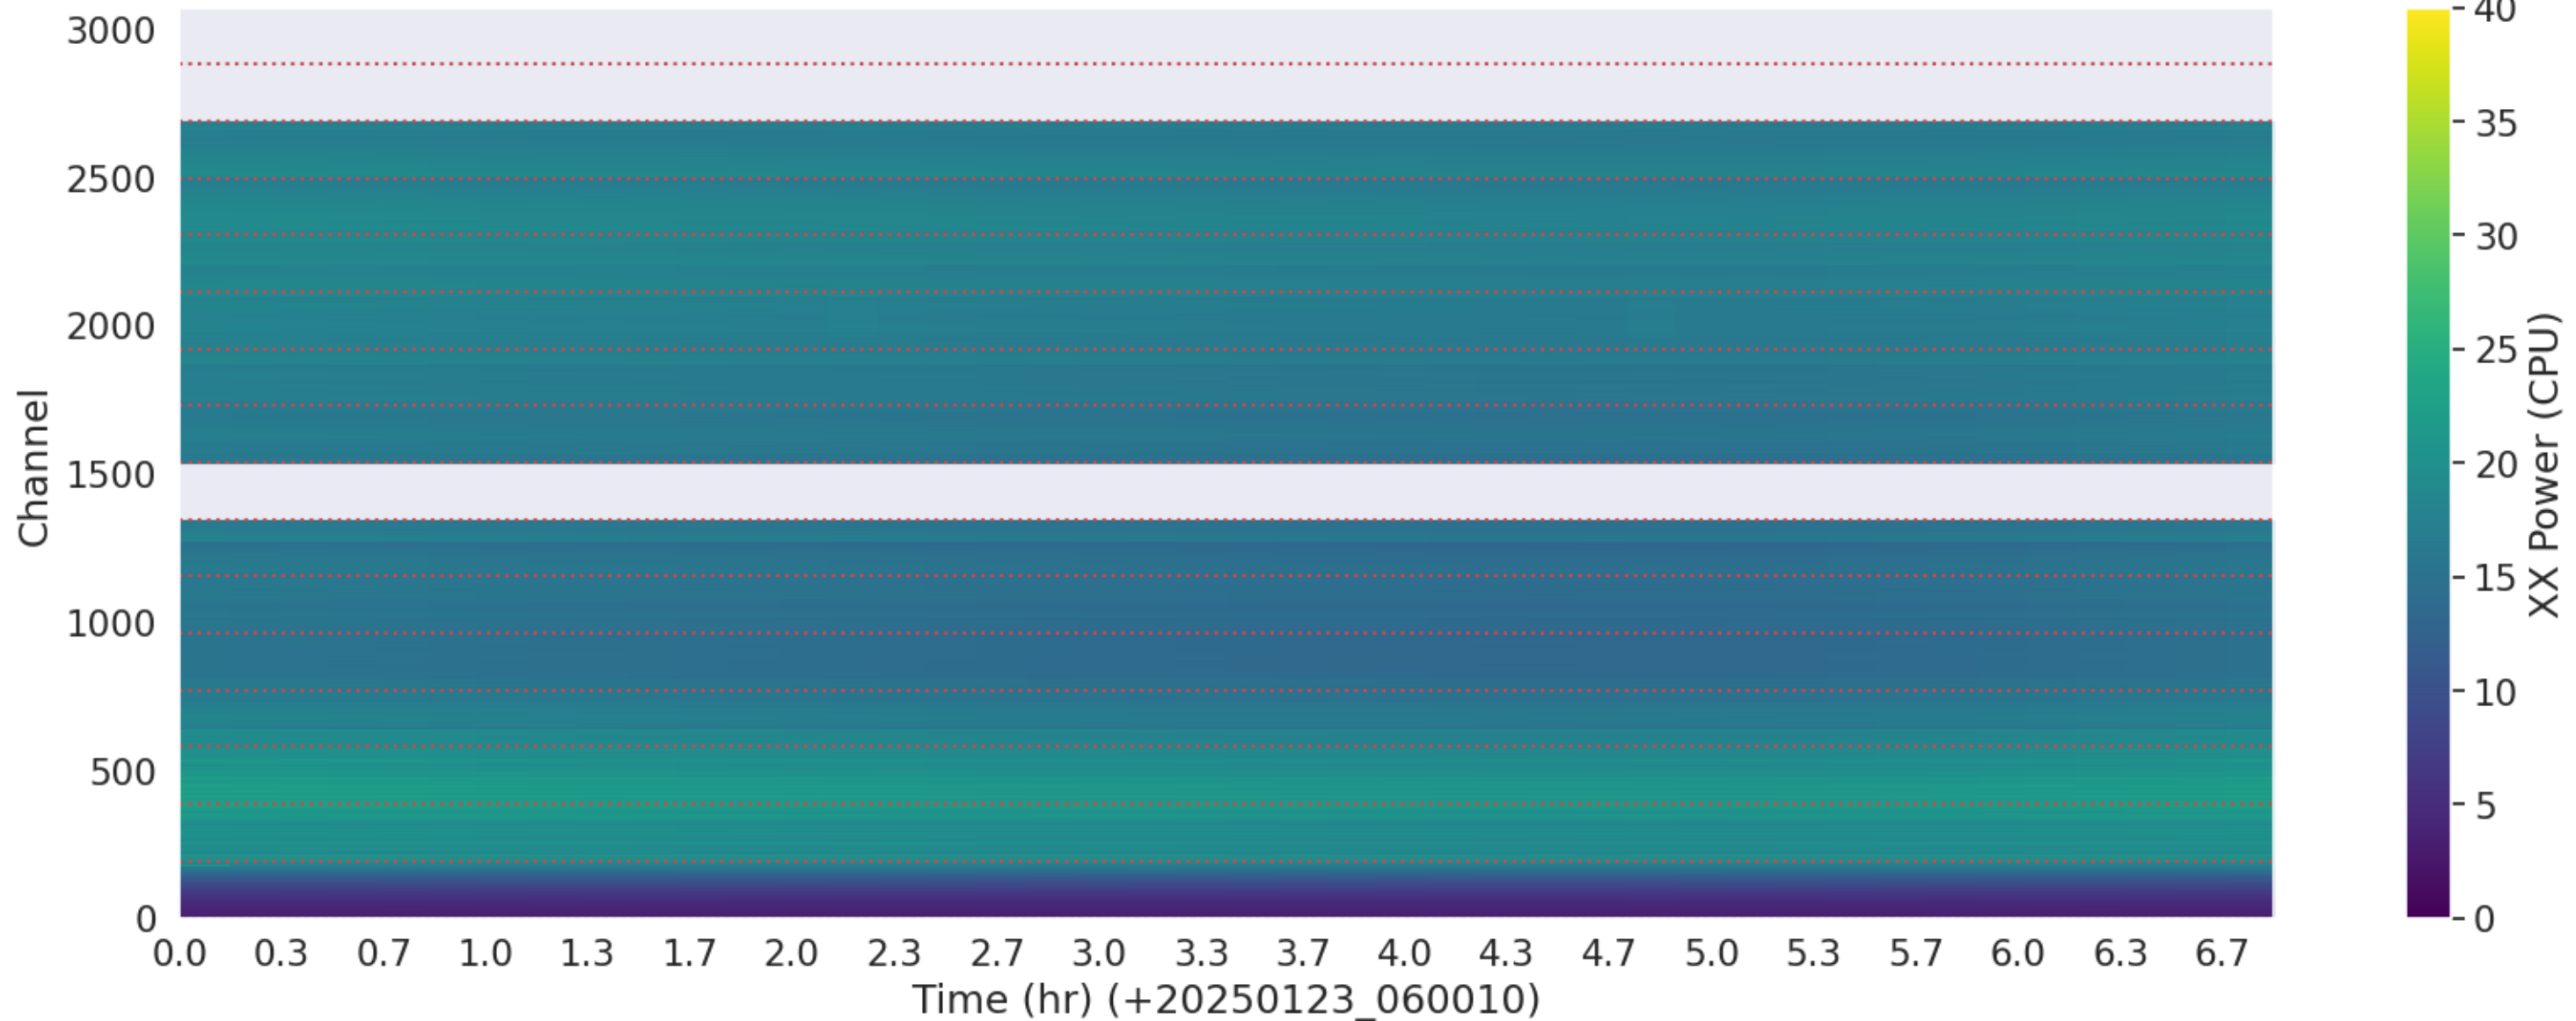

LWA316 - Correlator# 155 - XX - FLAGS: Good