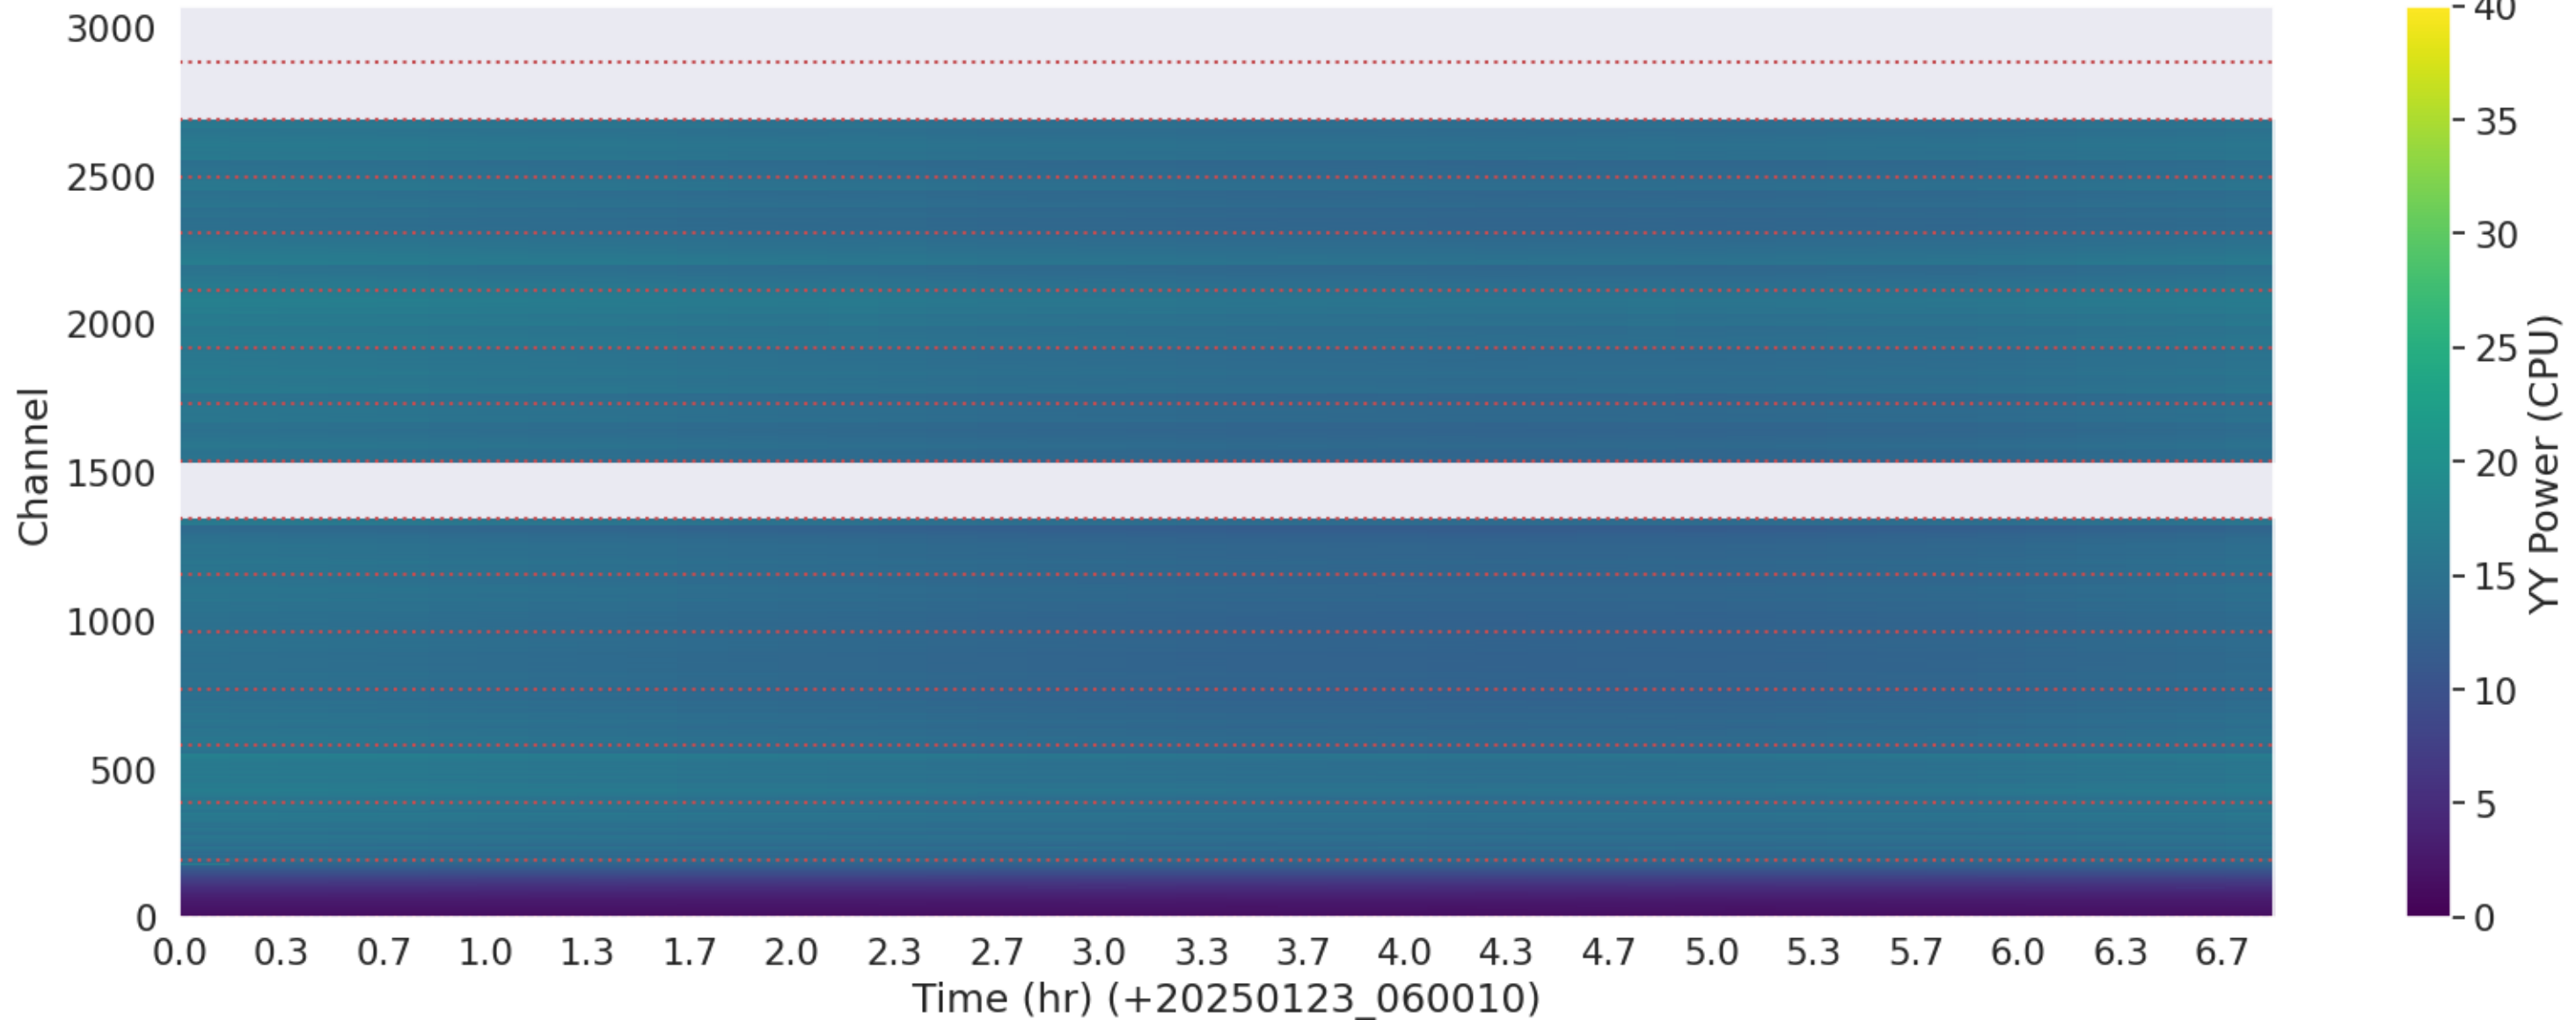

LWA012 - Correlator# 074 - YY - FLAGS: Good