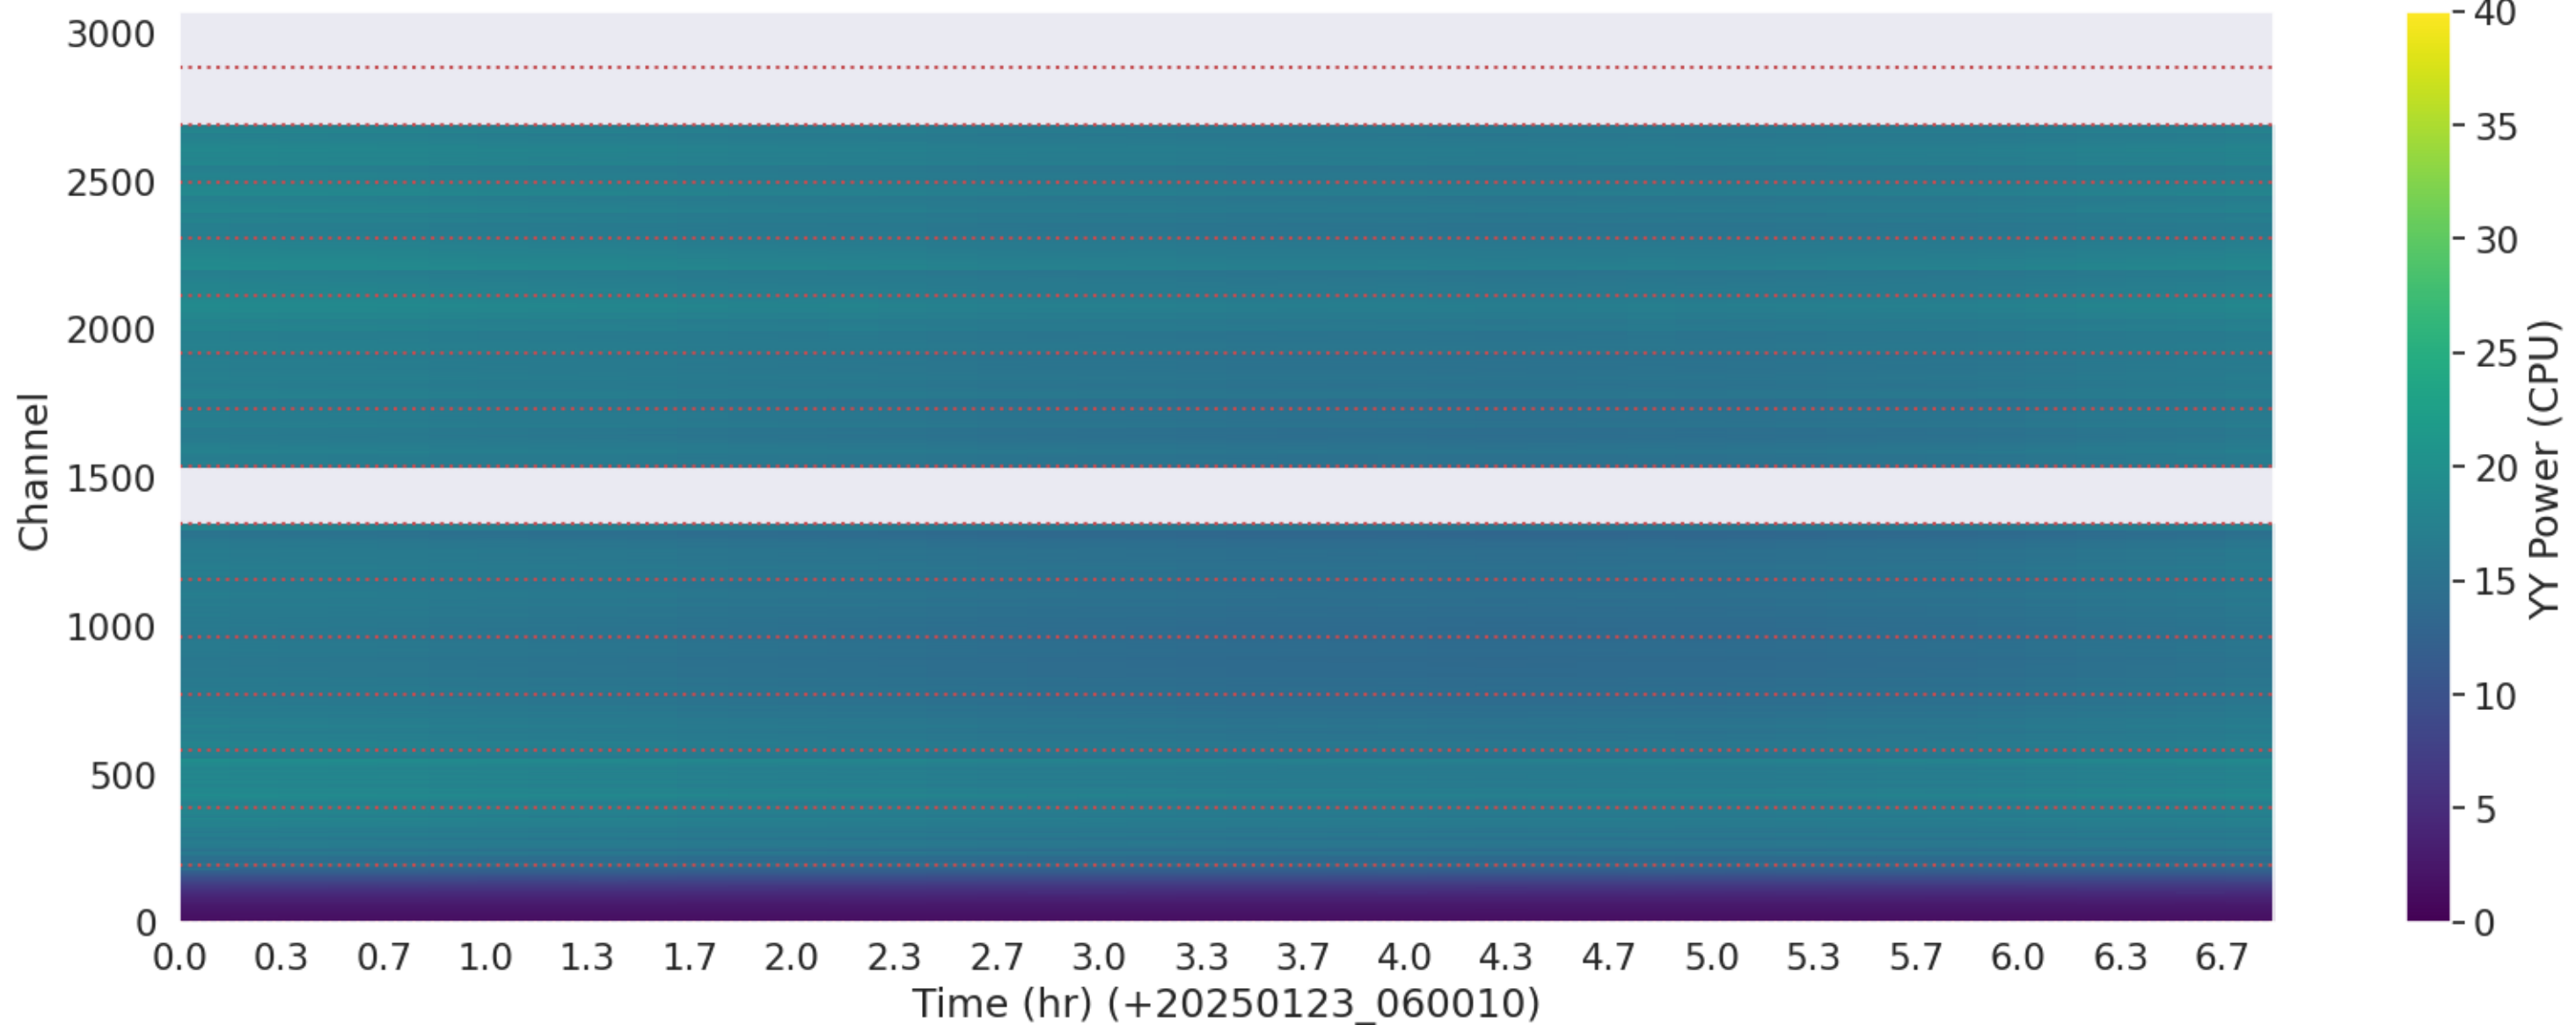

LWA173 - Correlator# 290 - YY - FLAGS: Good