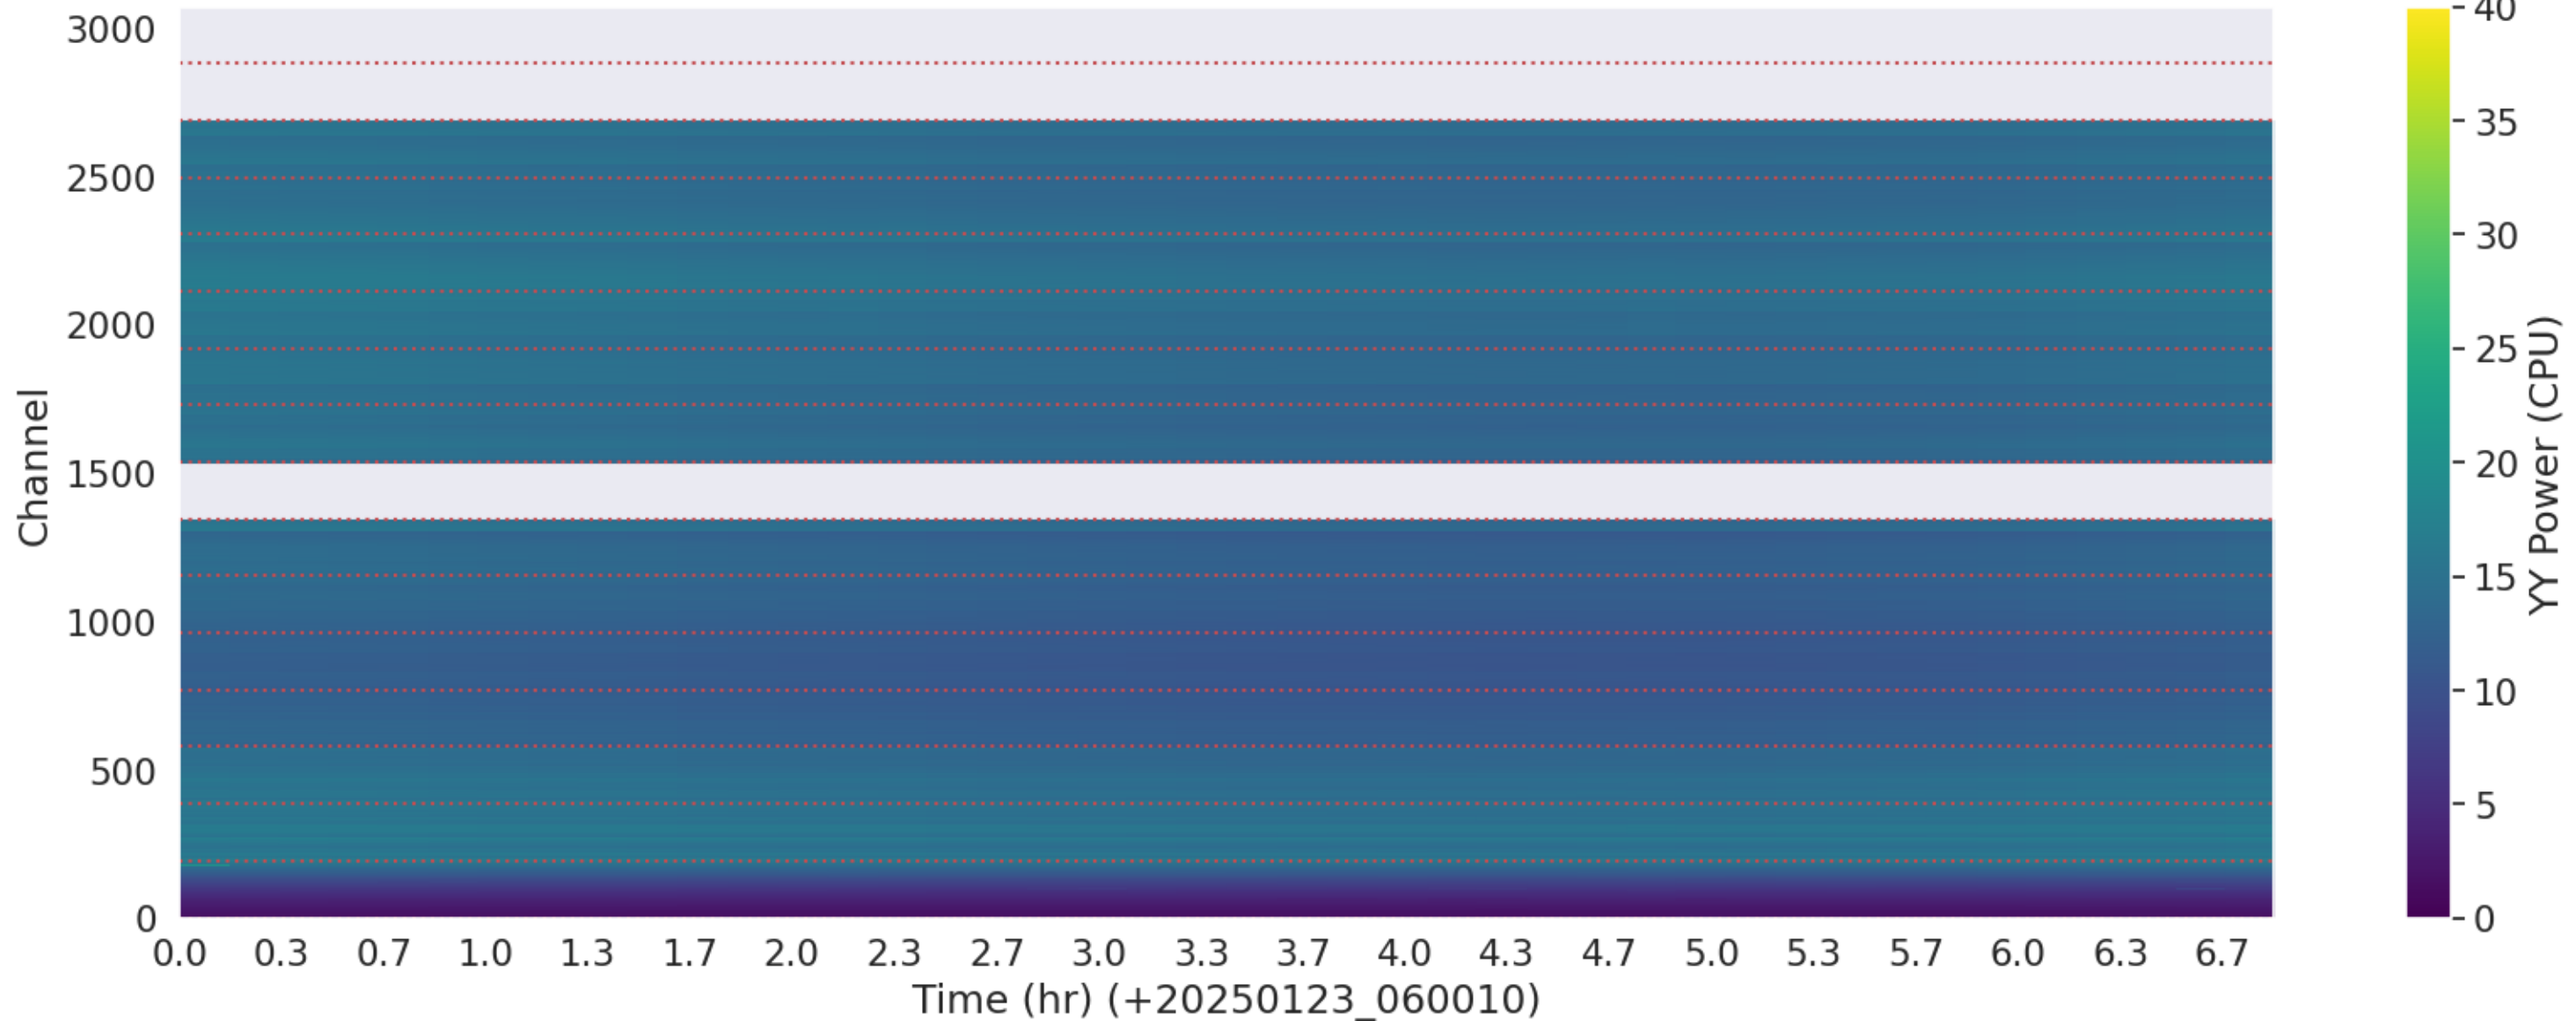

LWA082 - Correlator# 209 - YY - FLAGS: Good