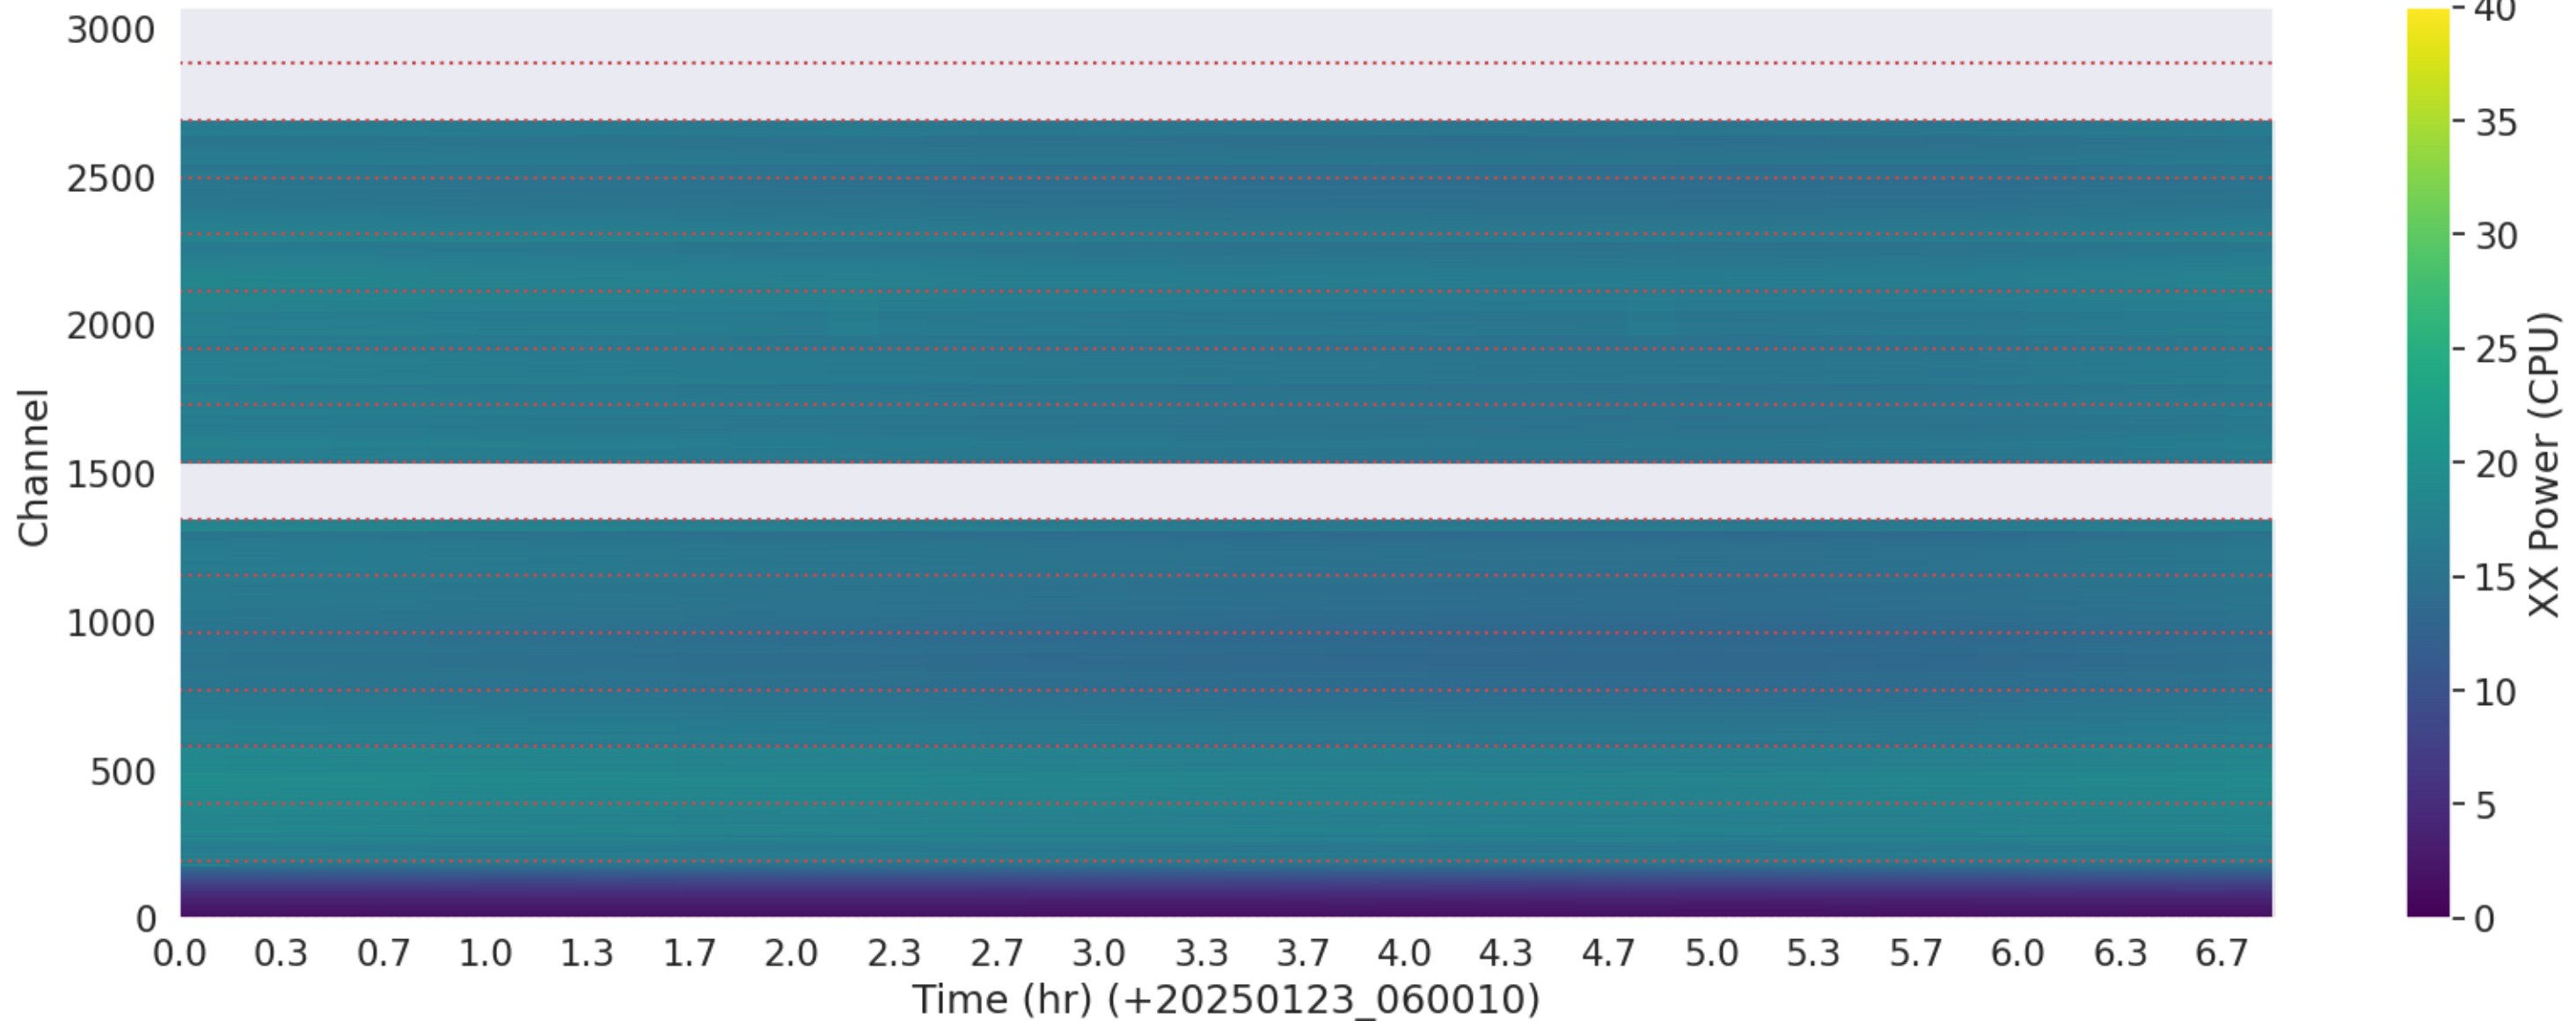

LWA149 - Correlator# 216 - XX - FLAGS: Good