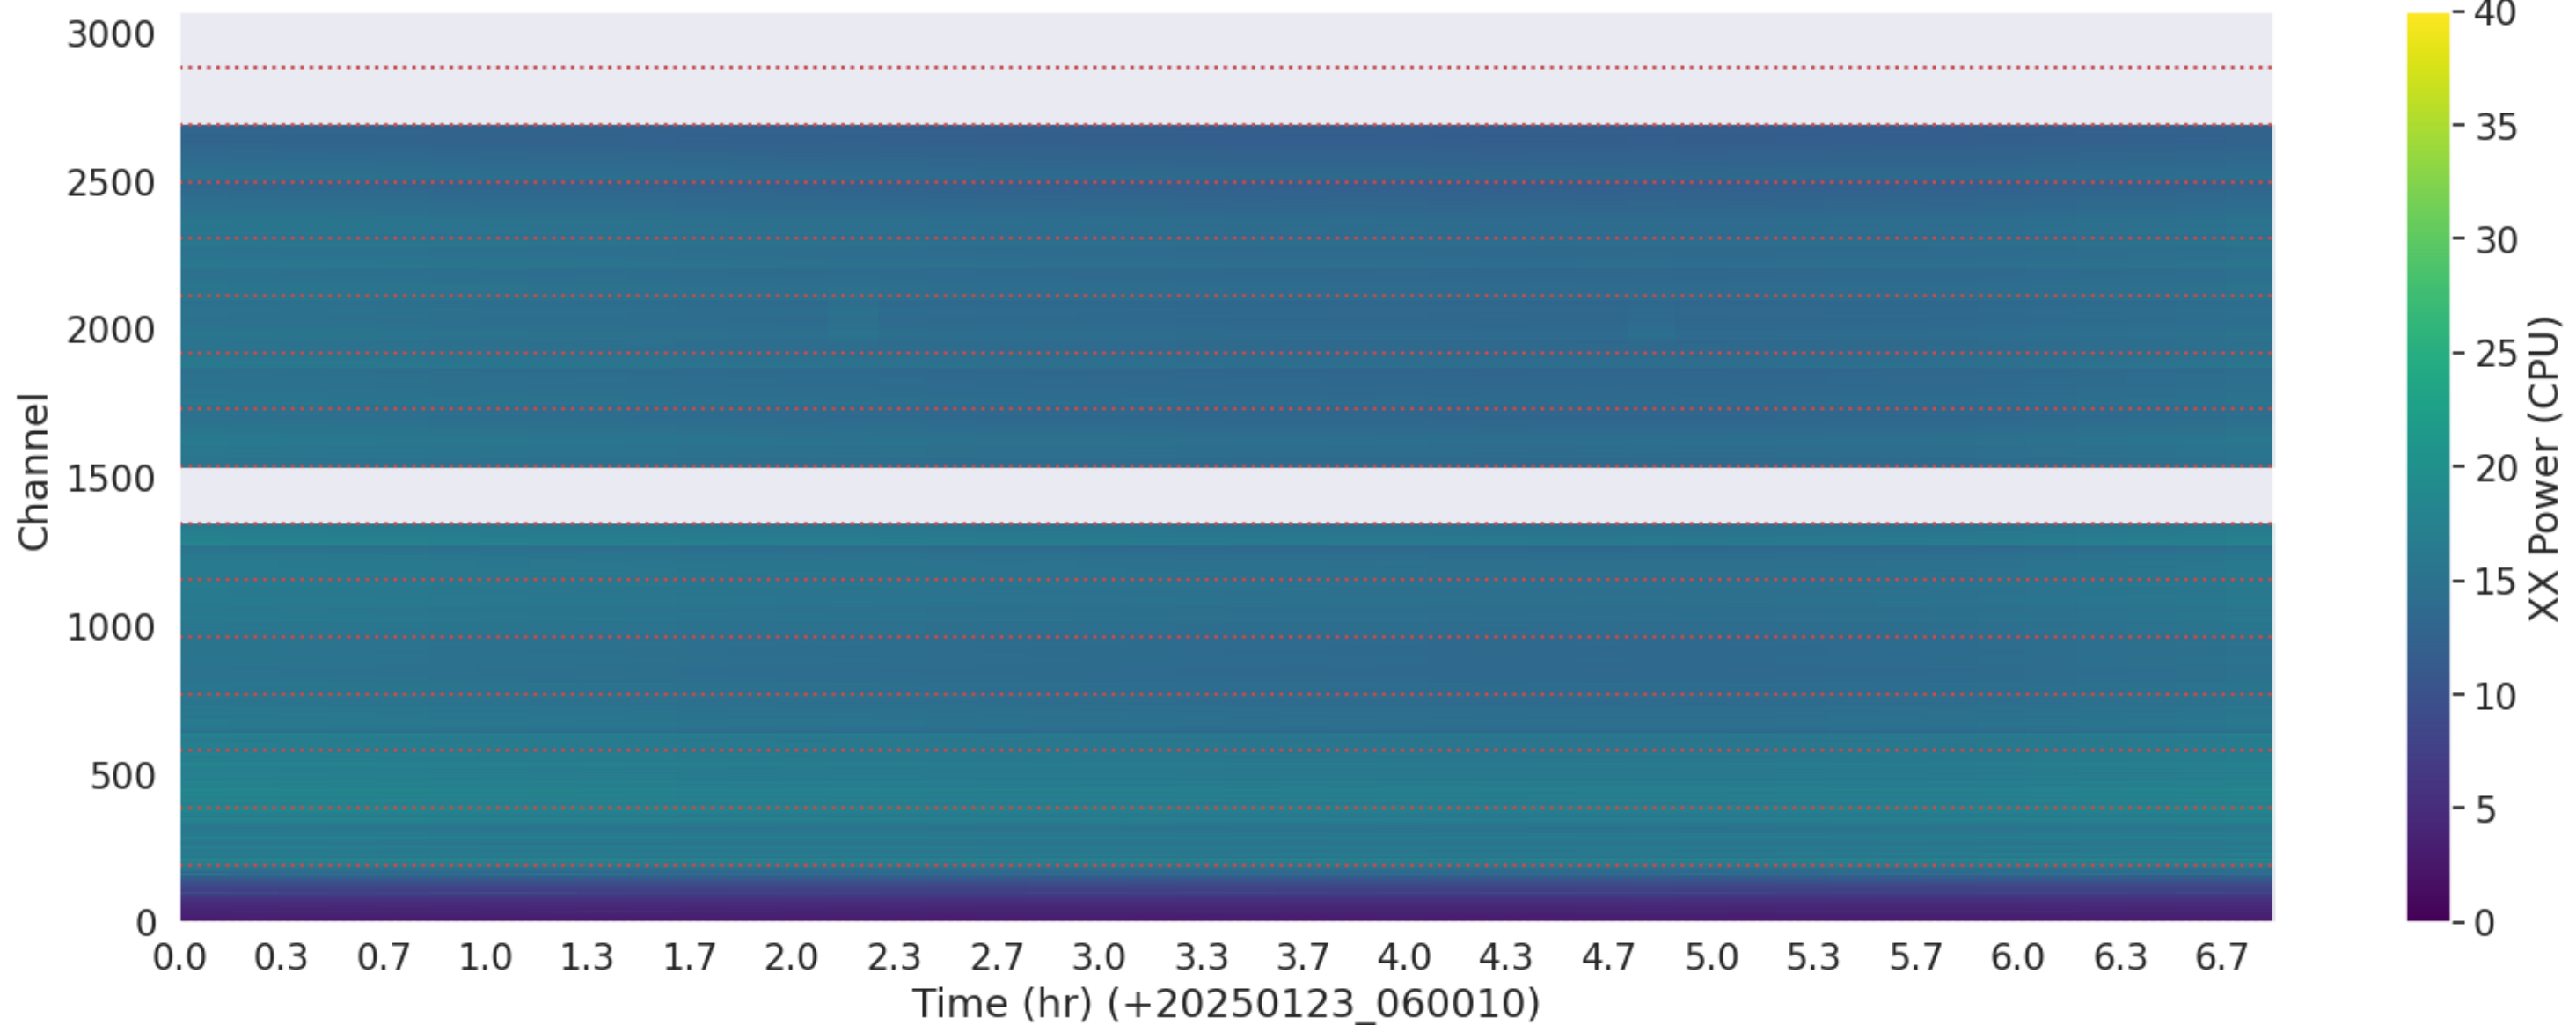

LWA127 - Correlator# 225 - XX - FLAGS: Good

LWA127 - Correlator# 225 - YY - FLAGS: Good

LWA126 - Correlator# 226 - XX - FLAGS: Good

LWA126 - Correlator# 226 - YY - FLAGS: Good

LWA125 - Correlator# 227 - XX - FLAGS: Good