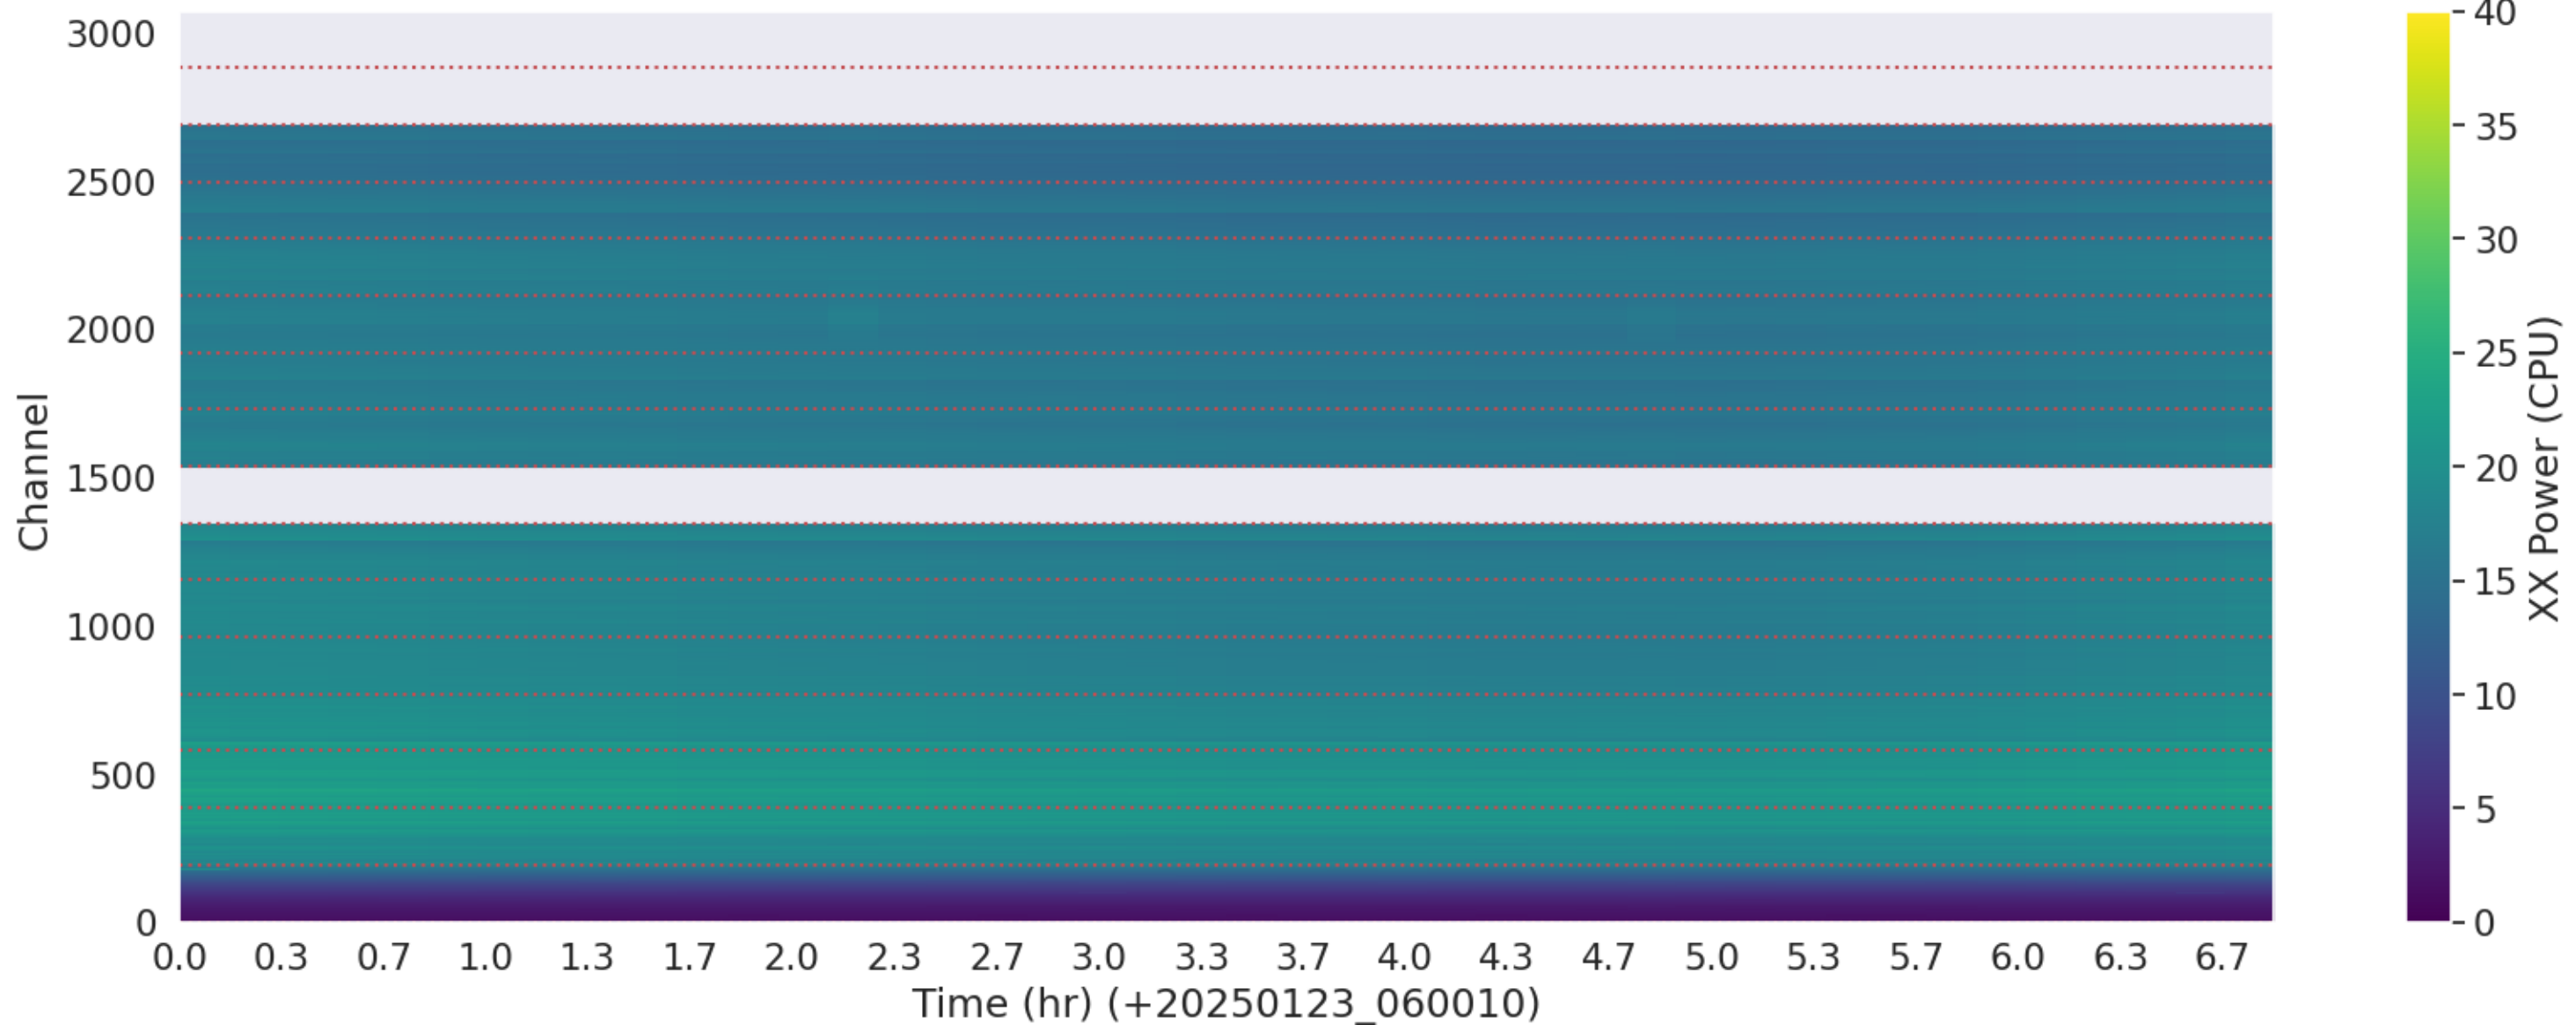

LWA150 - Correlator# 215 - XX - FLAGS: Good