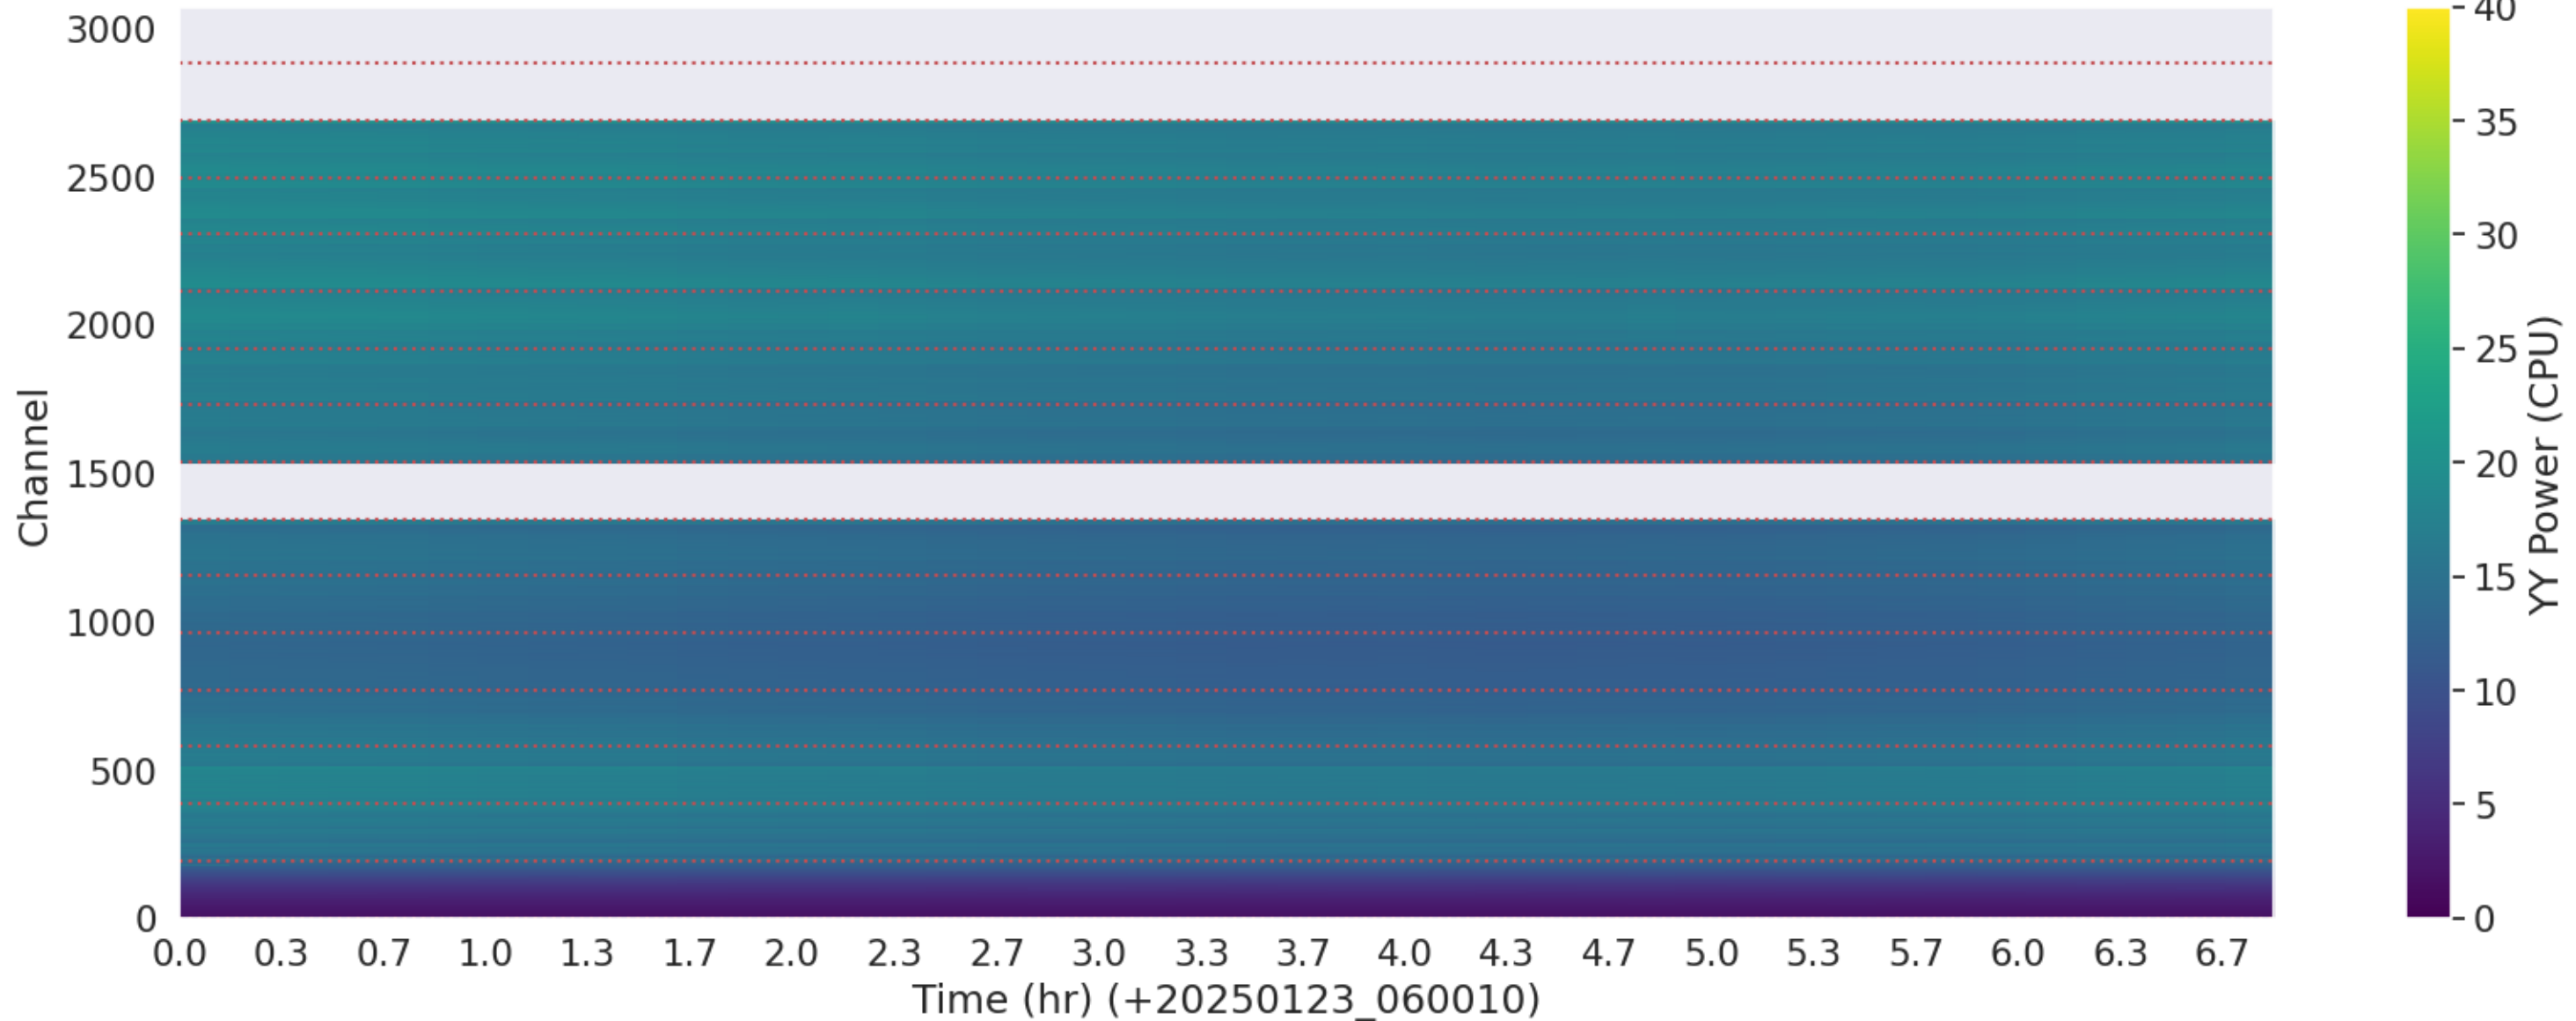

LWA201 - Correlator# 279 - YY - FLAGS: Good