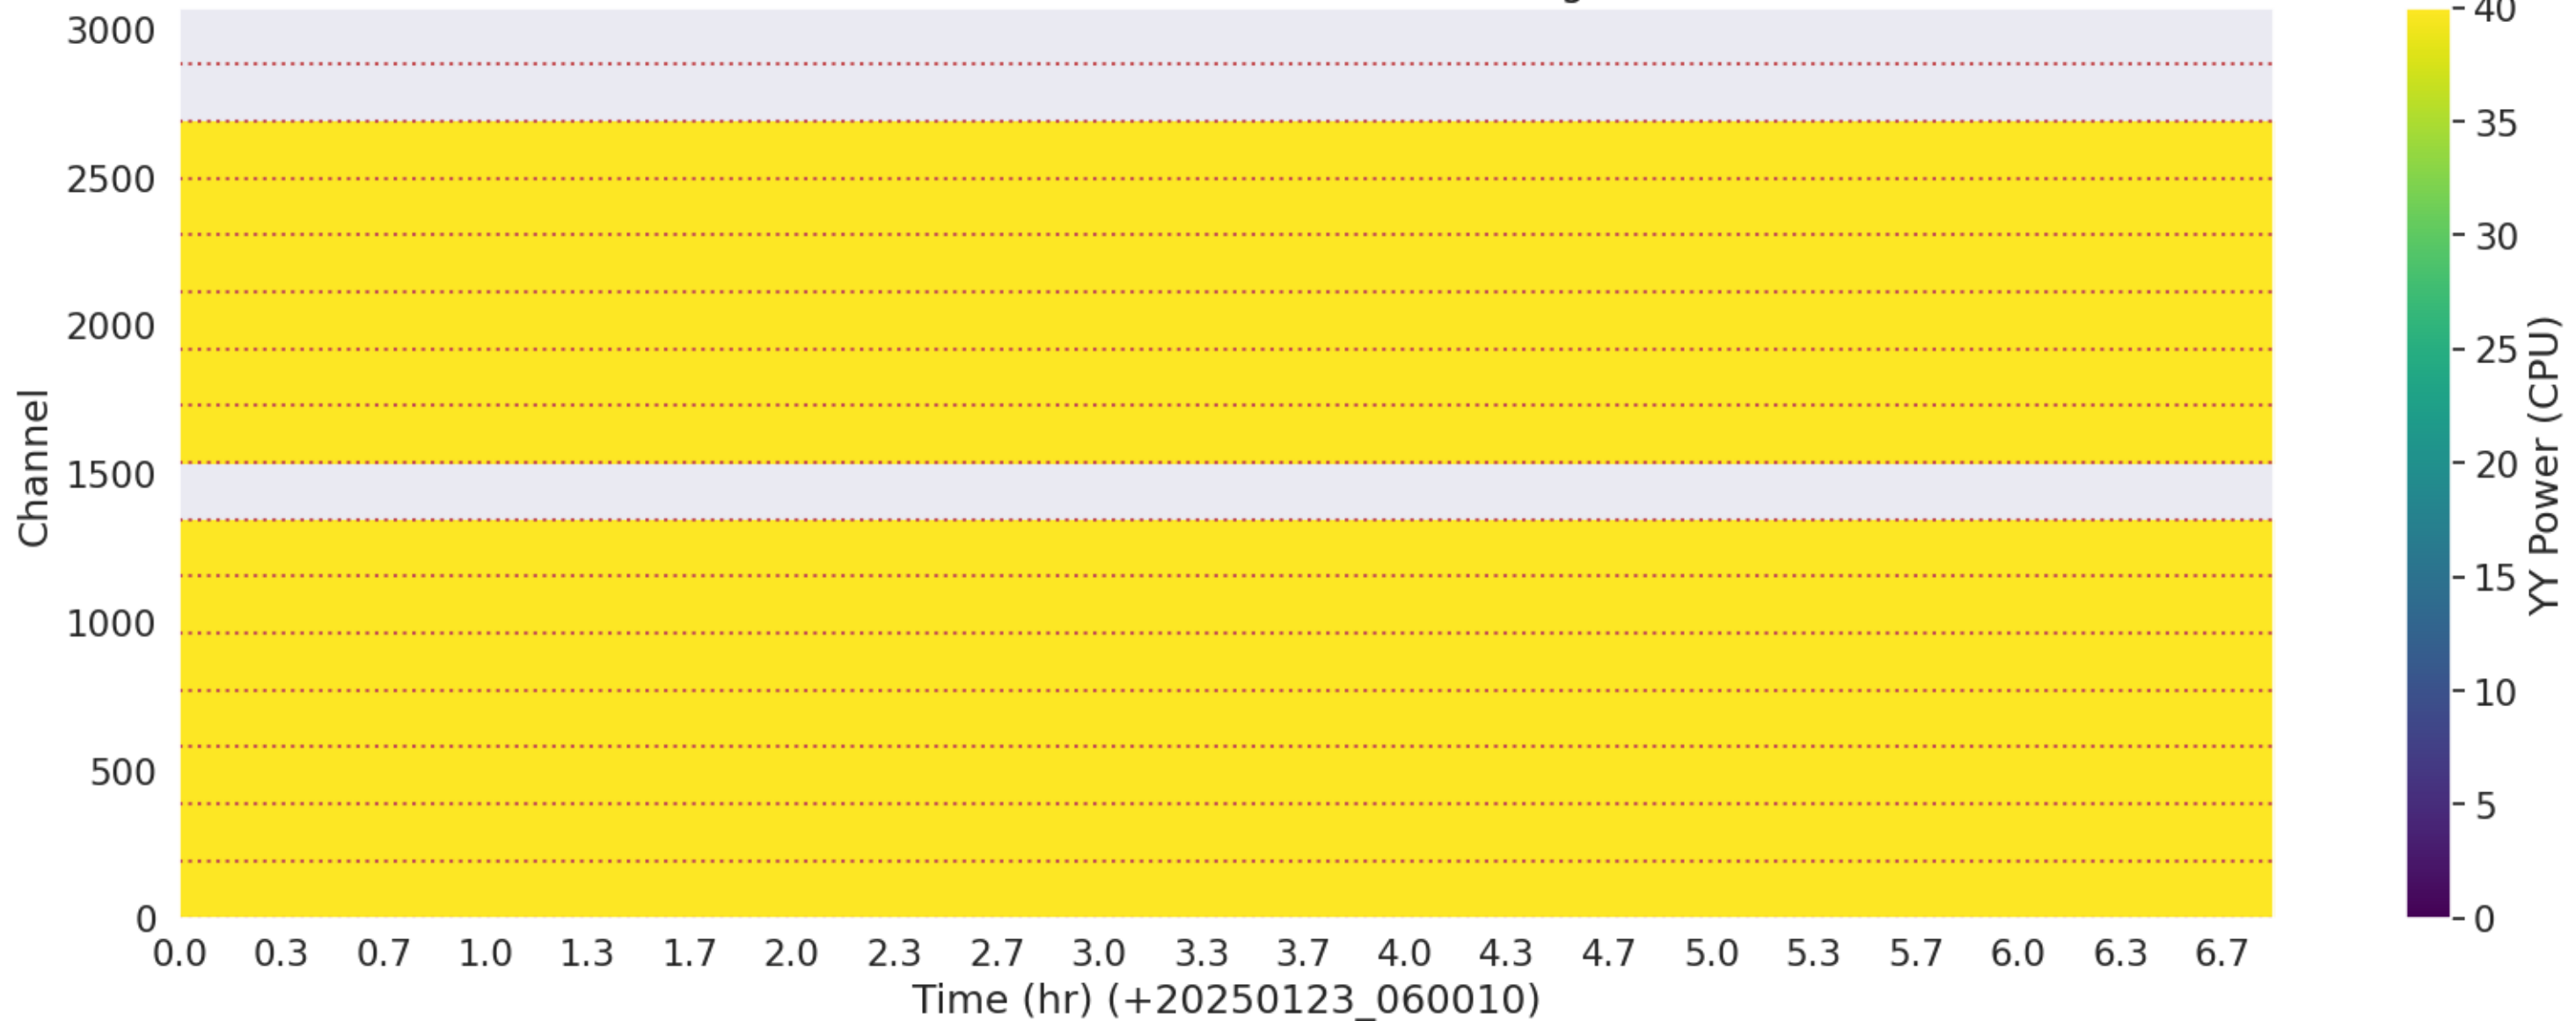

LWA280 - Correlator# 041 - YY - FLAGS: HighPower