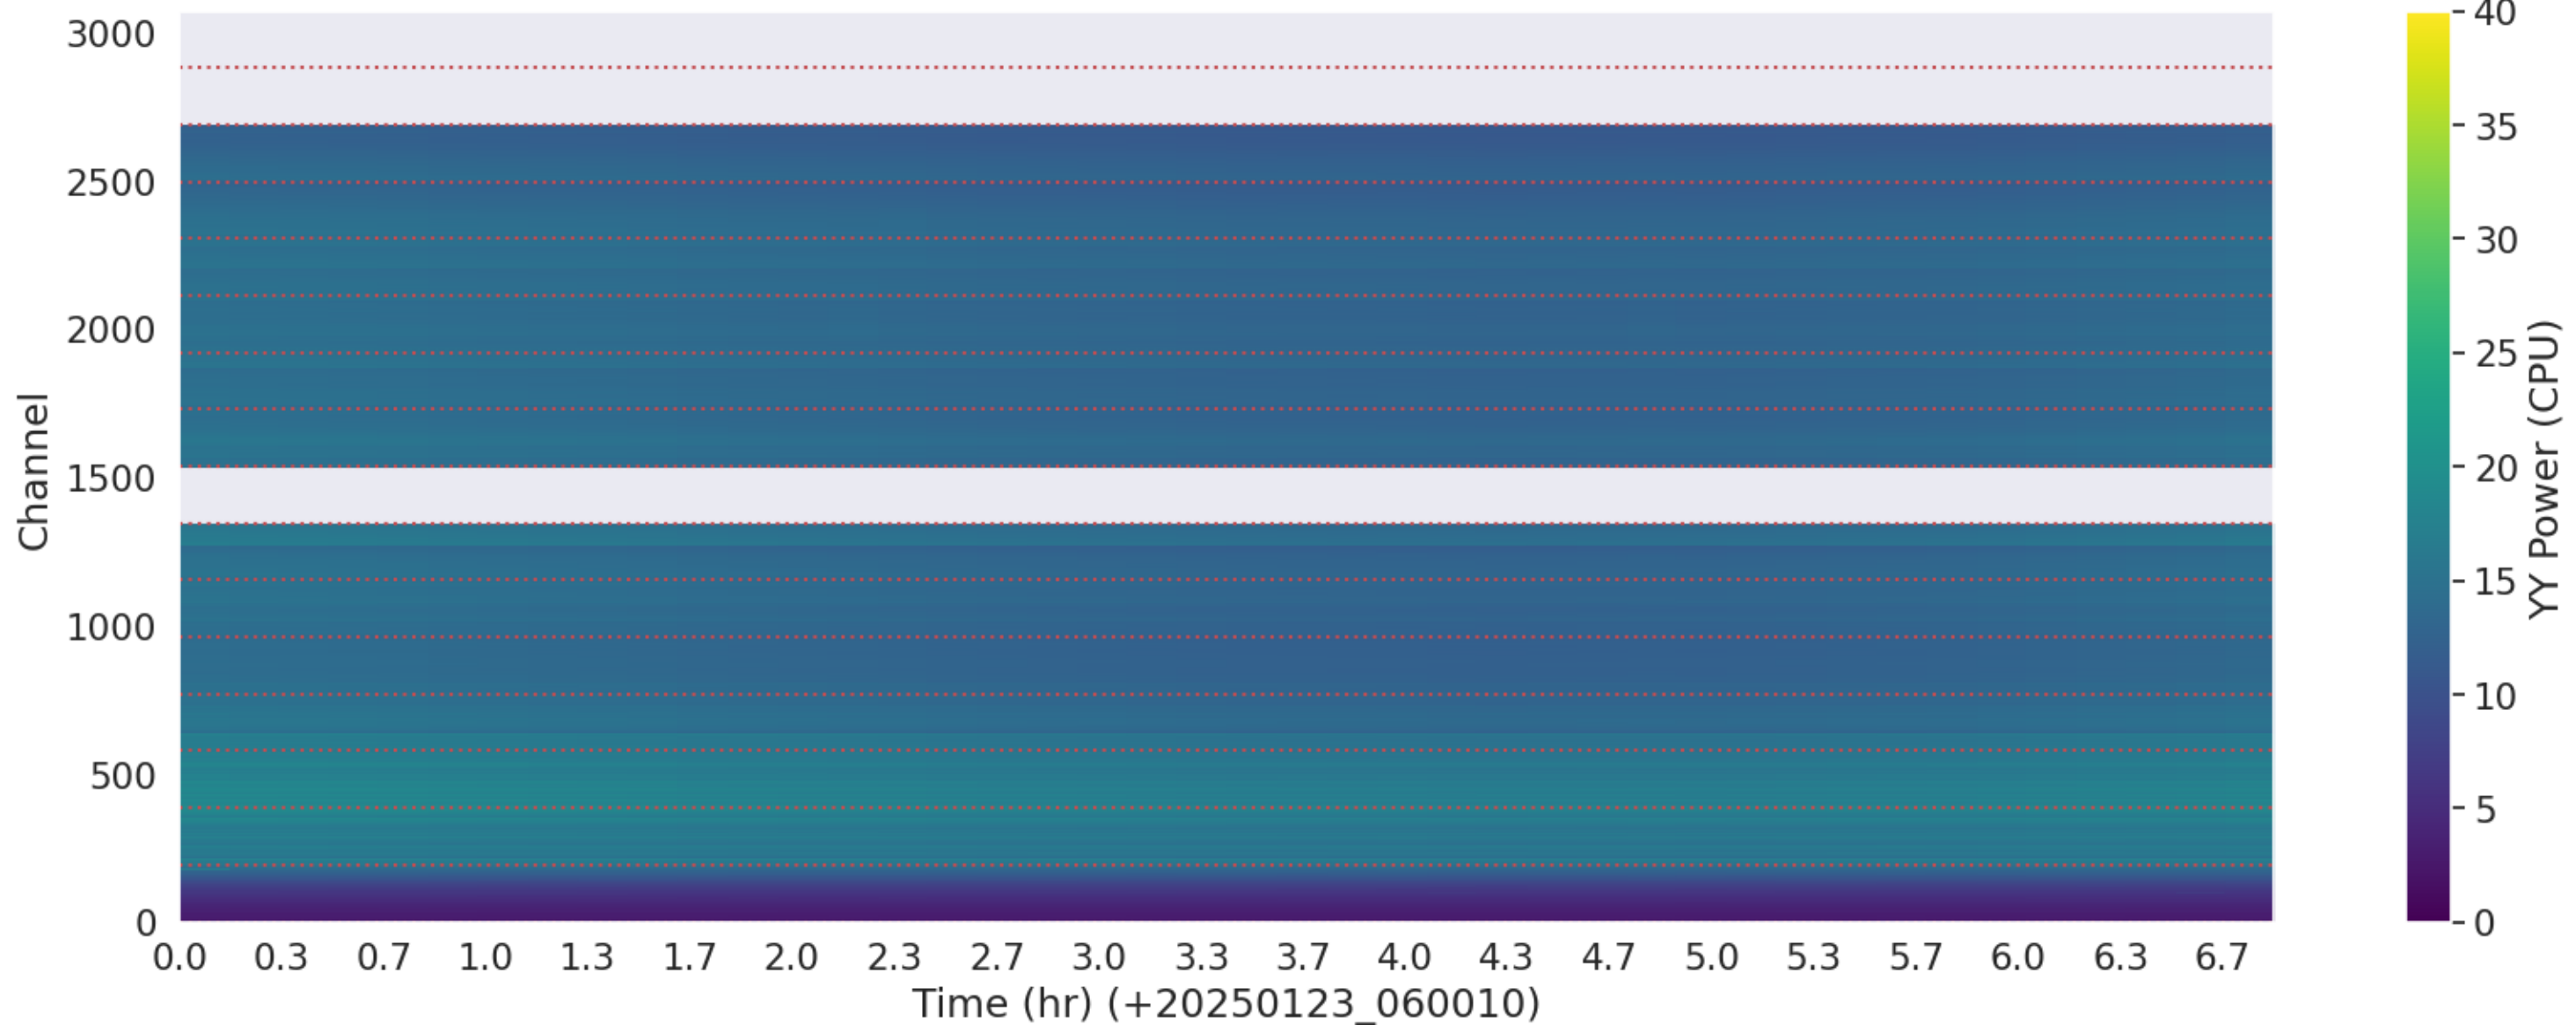

LWA125 - Correlator# 227 - YY - FLAGS: Good