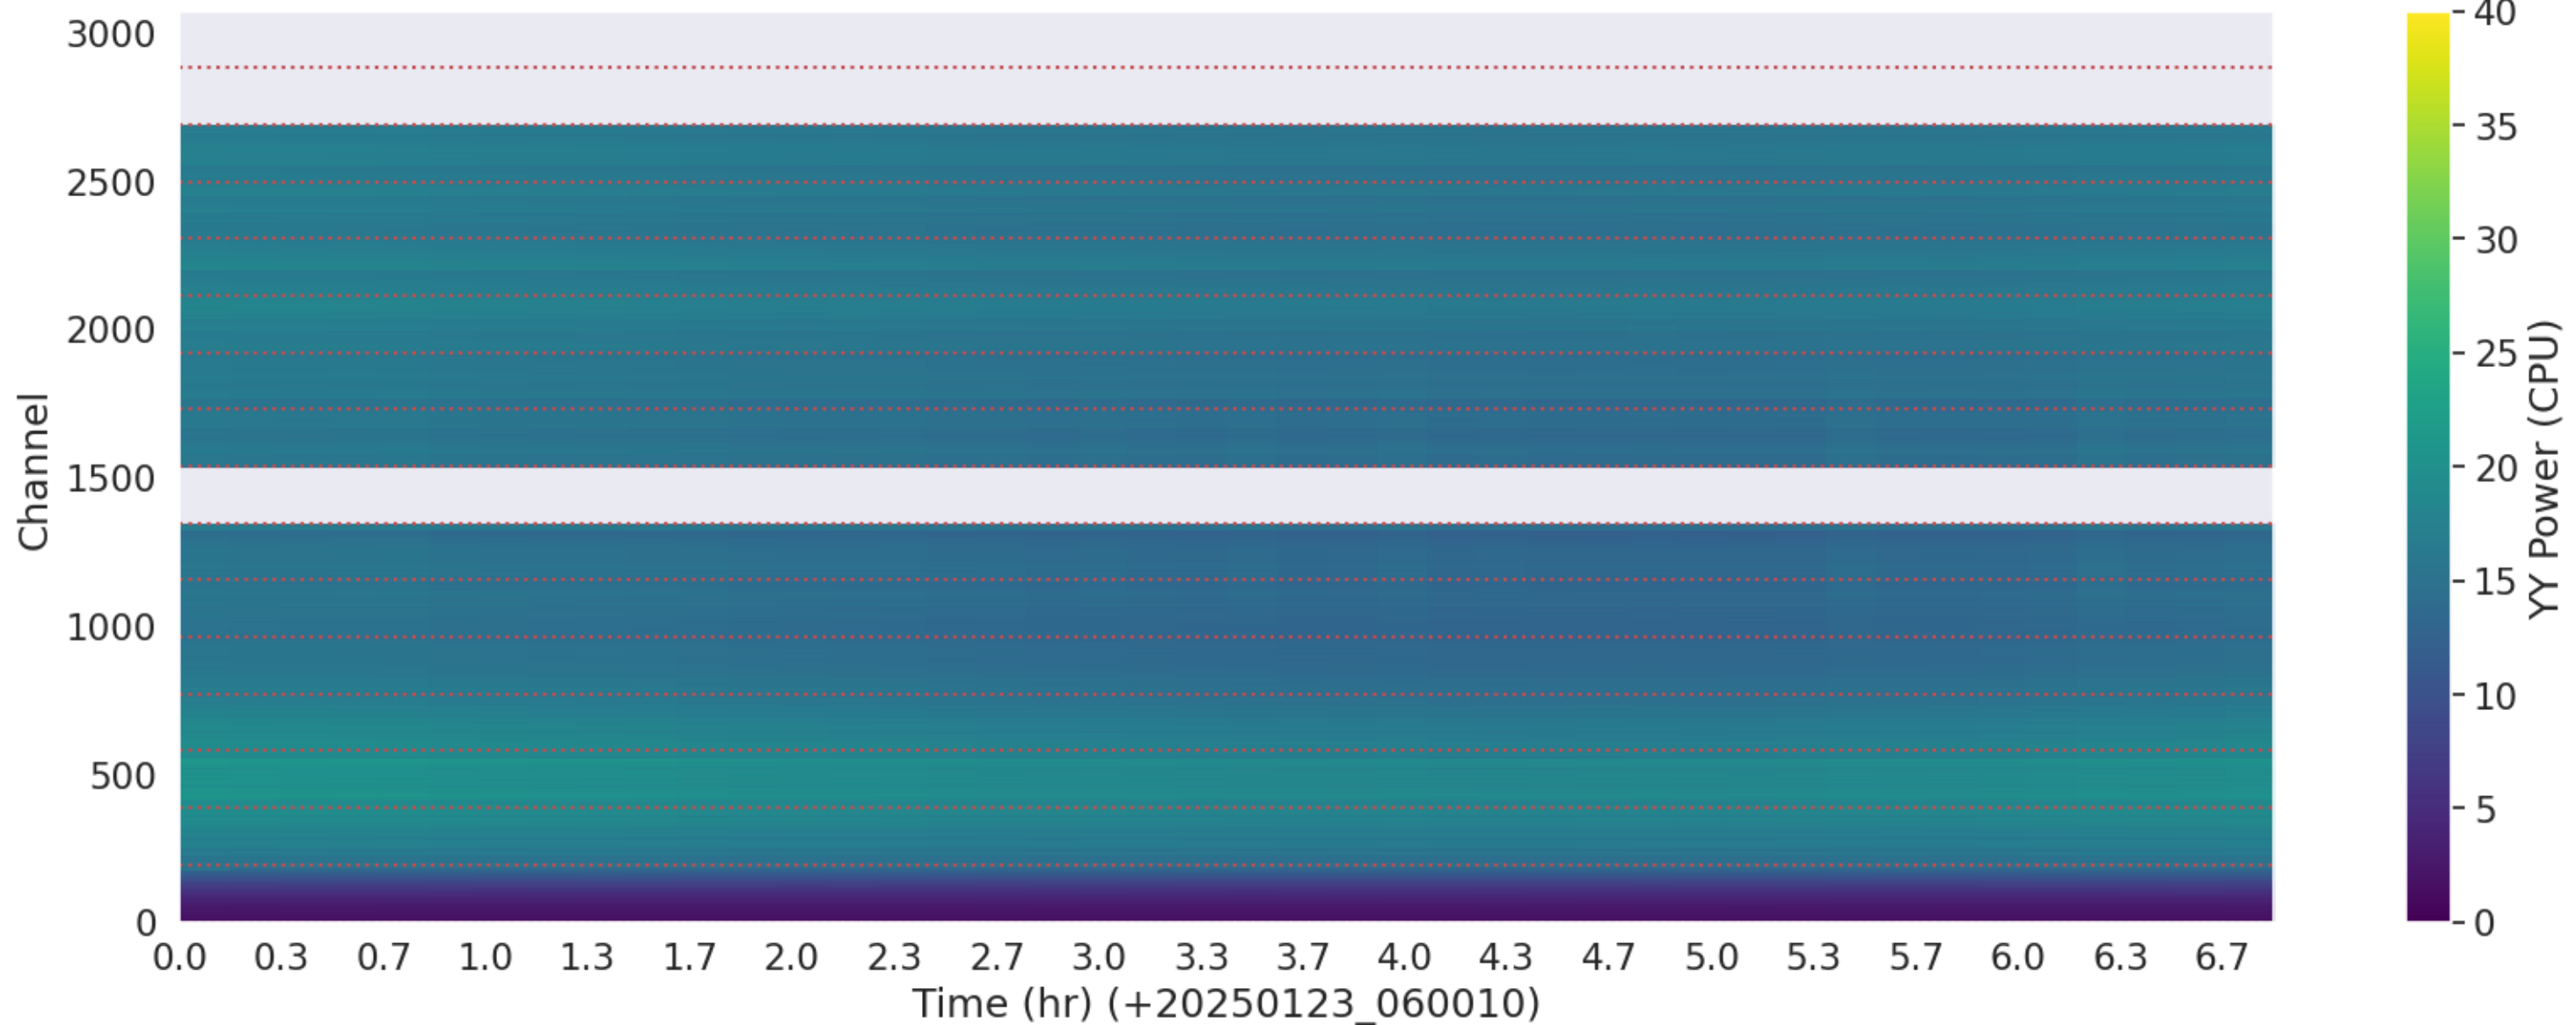

LWA104 - Correlator# 179 - YY - FLAGS: Good