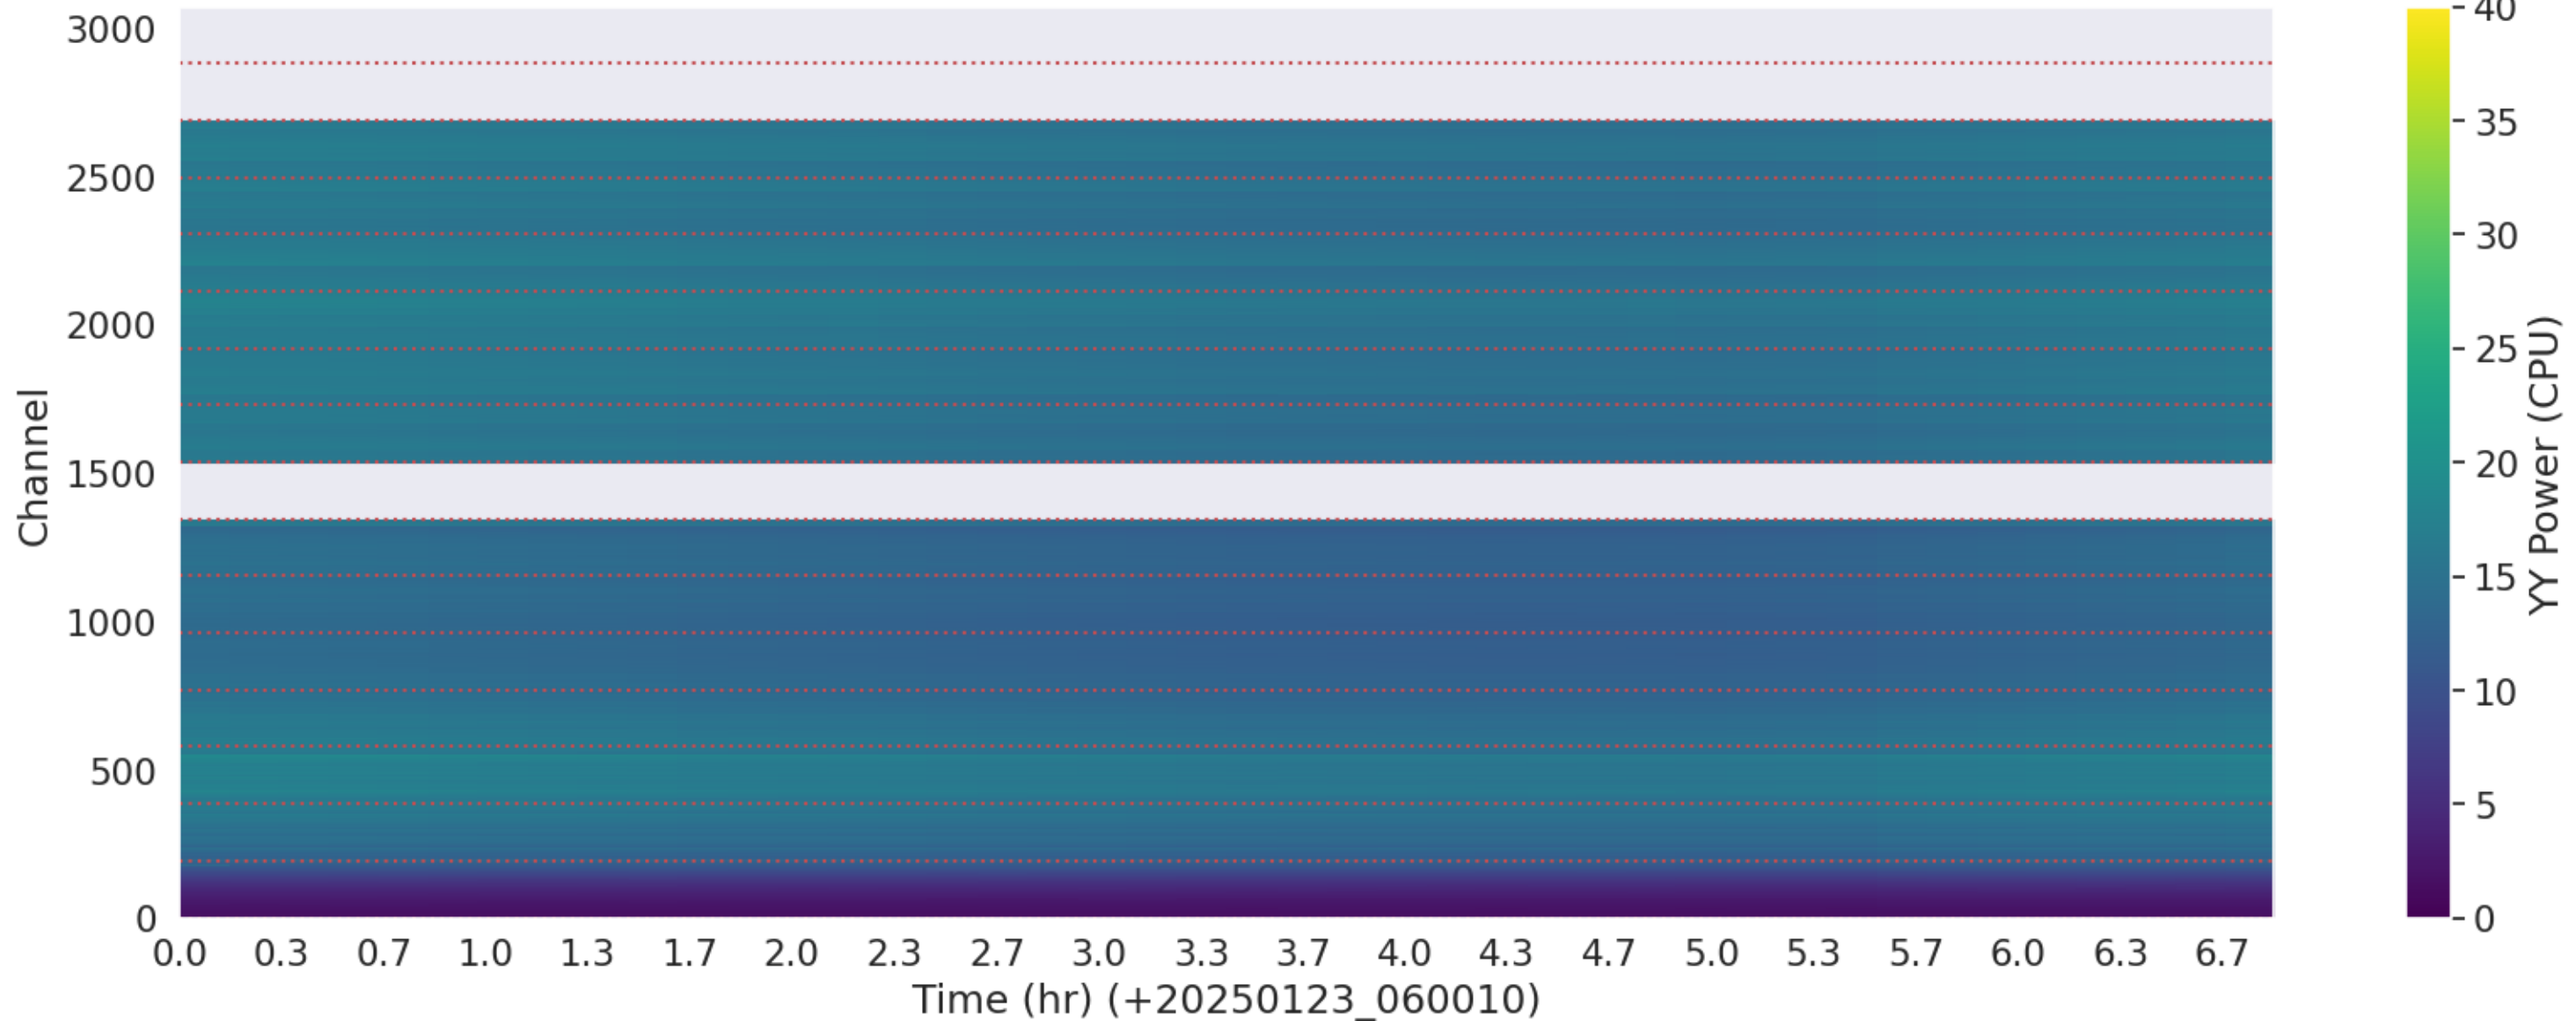

LWA017 - Correlator# 101 - YY - FLAGS: Good