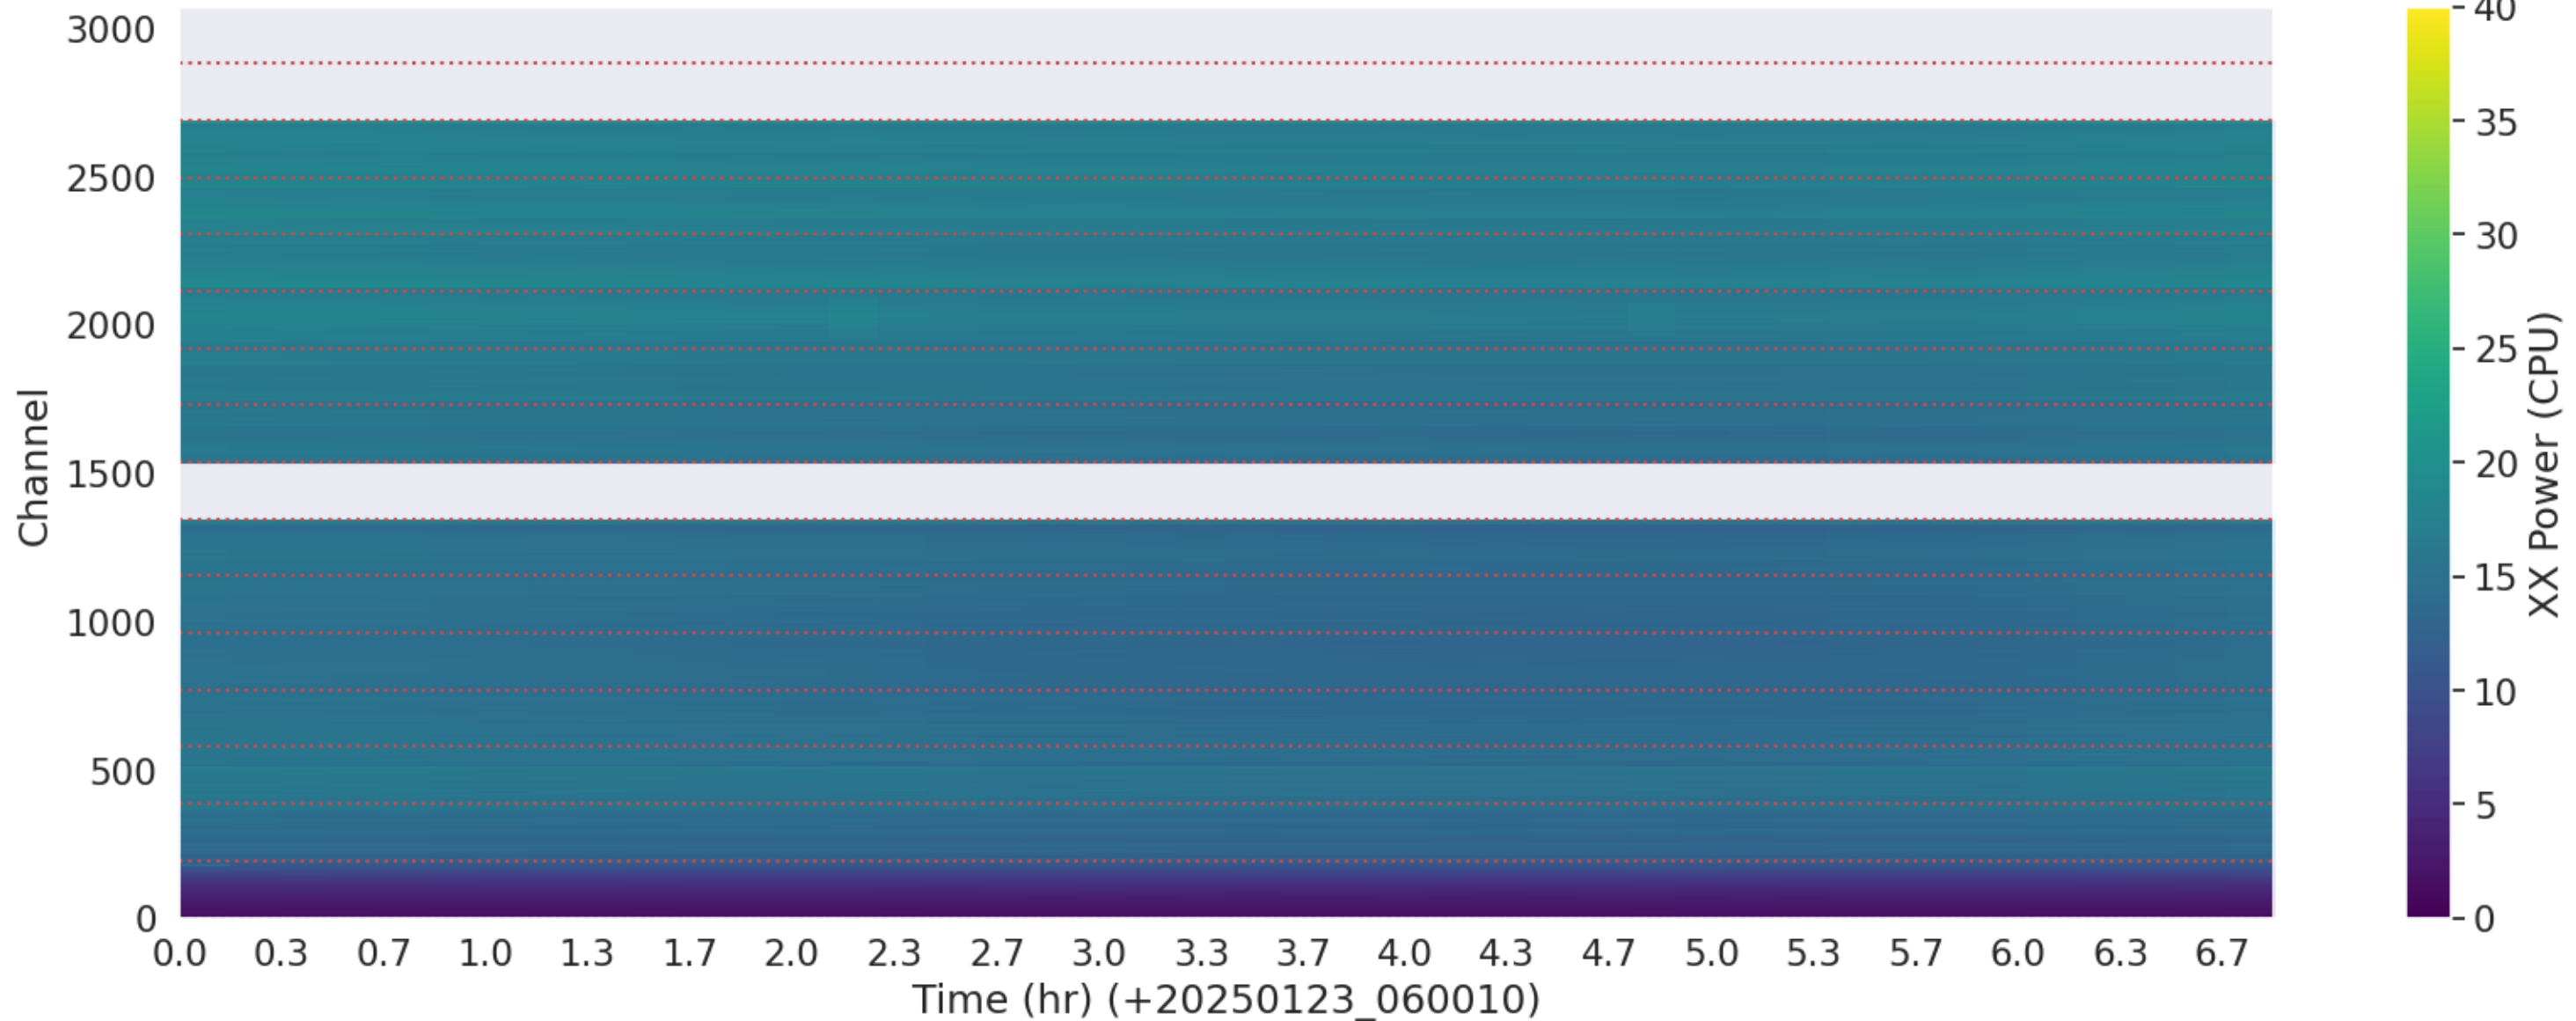

LWA037 - Correlator# 181 - XX - FLAGS: Good