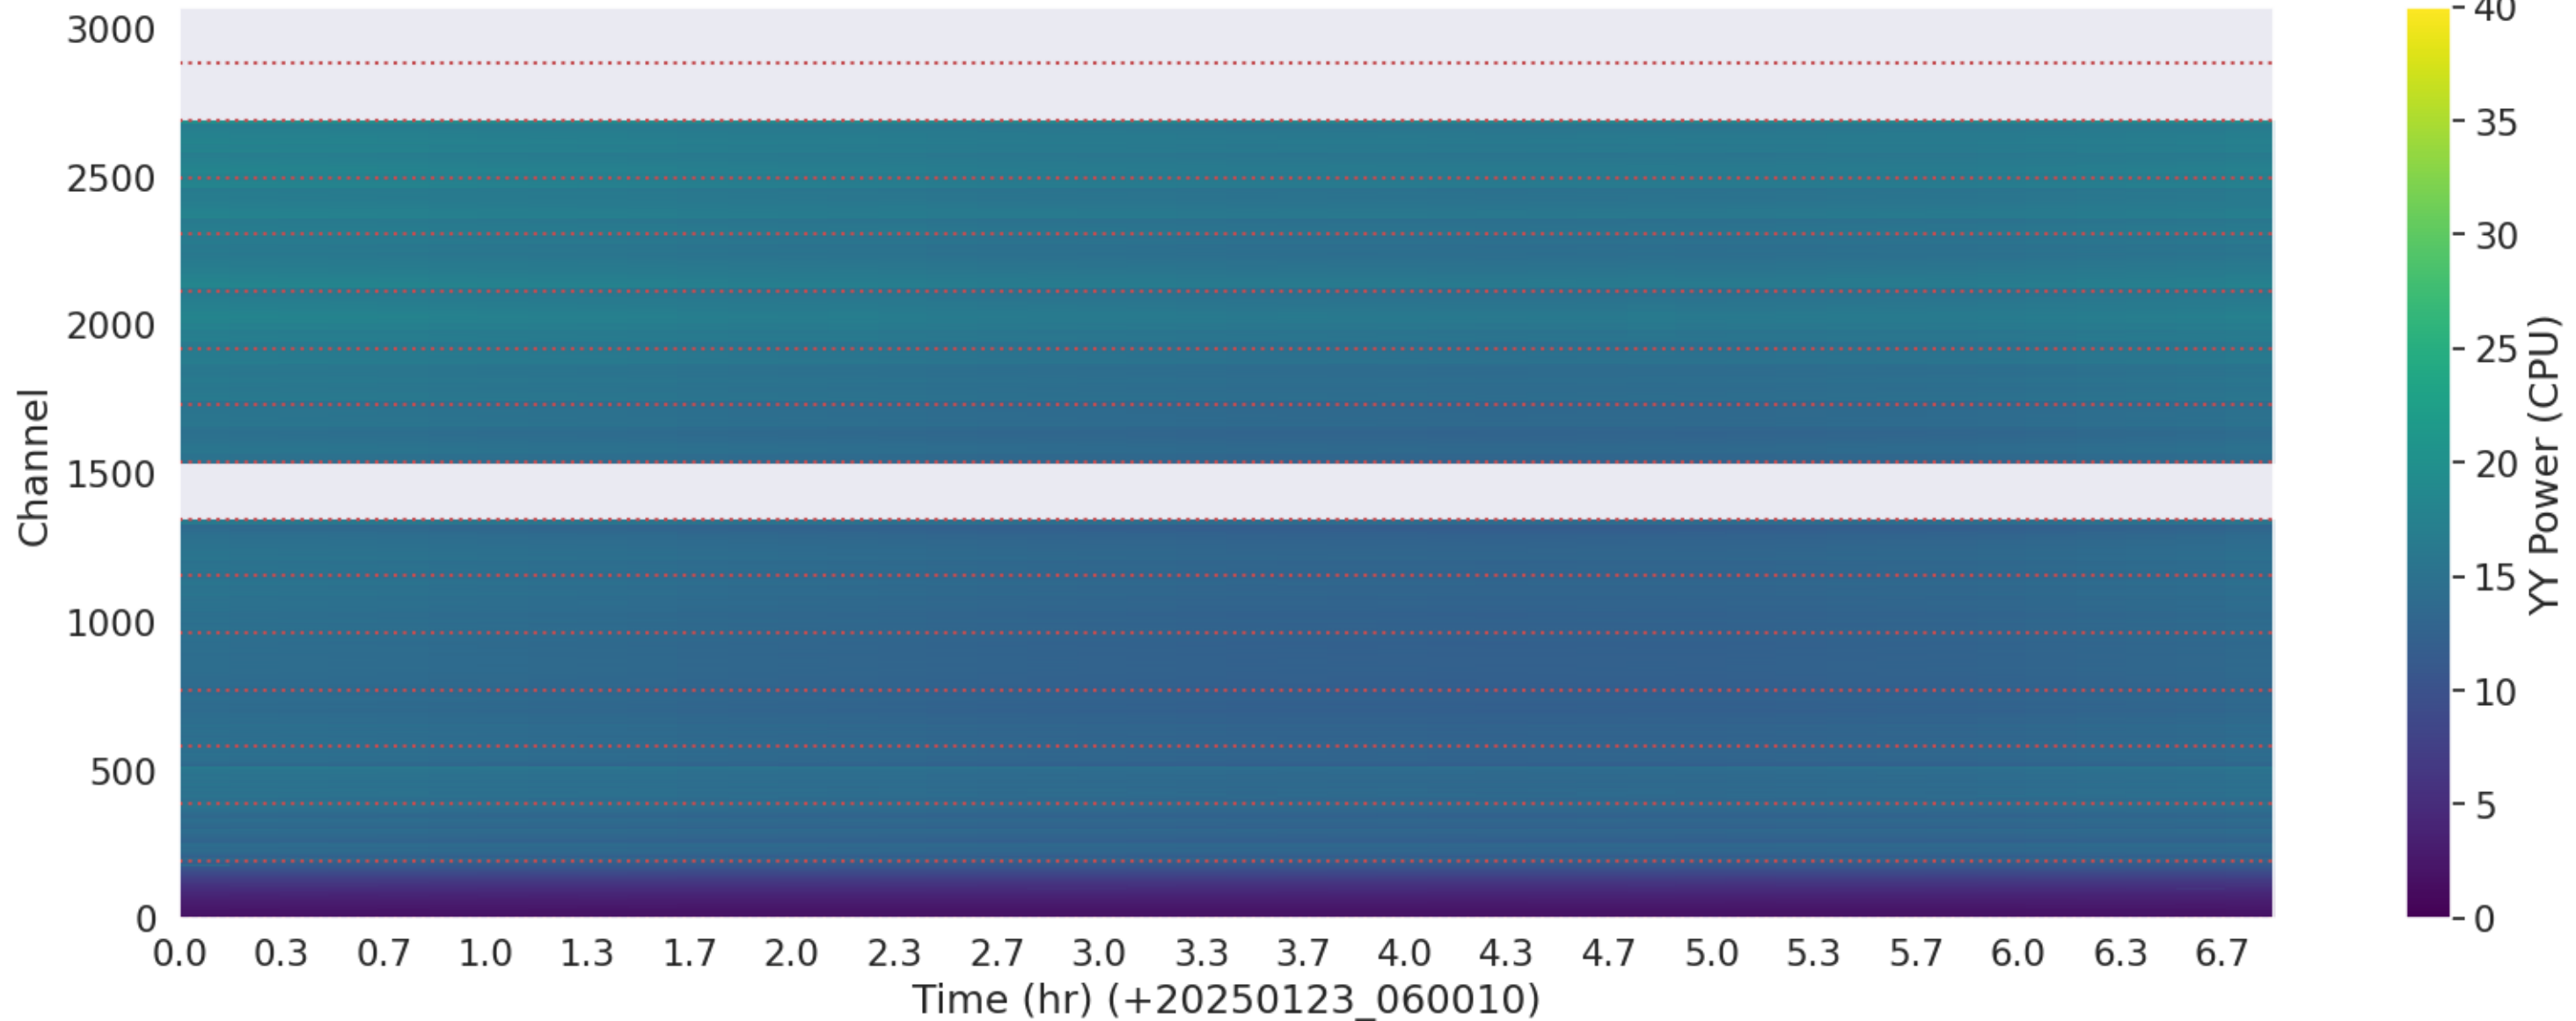

LWA008 - Correlator# 075 - YY - FLAGS: Good