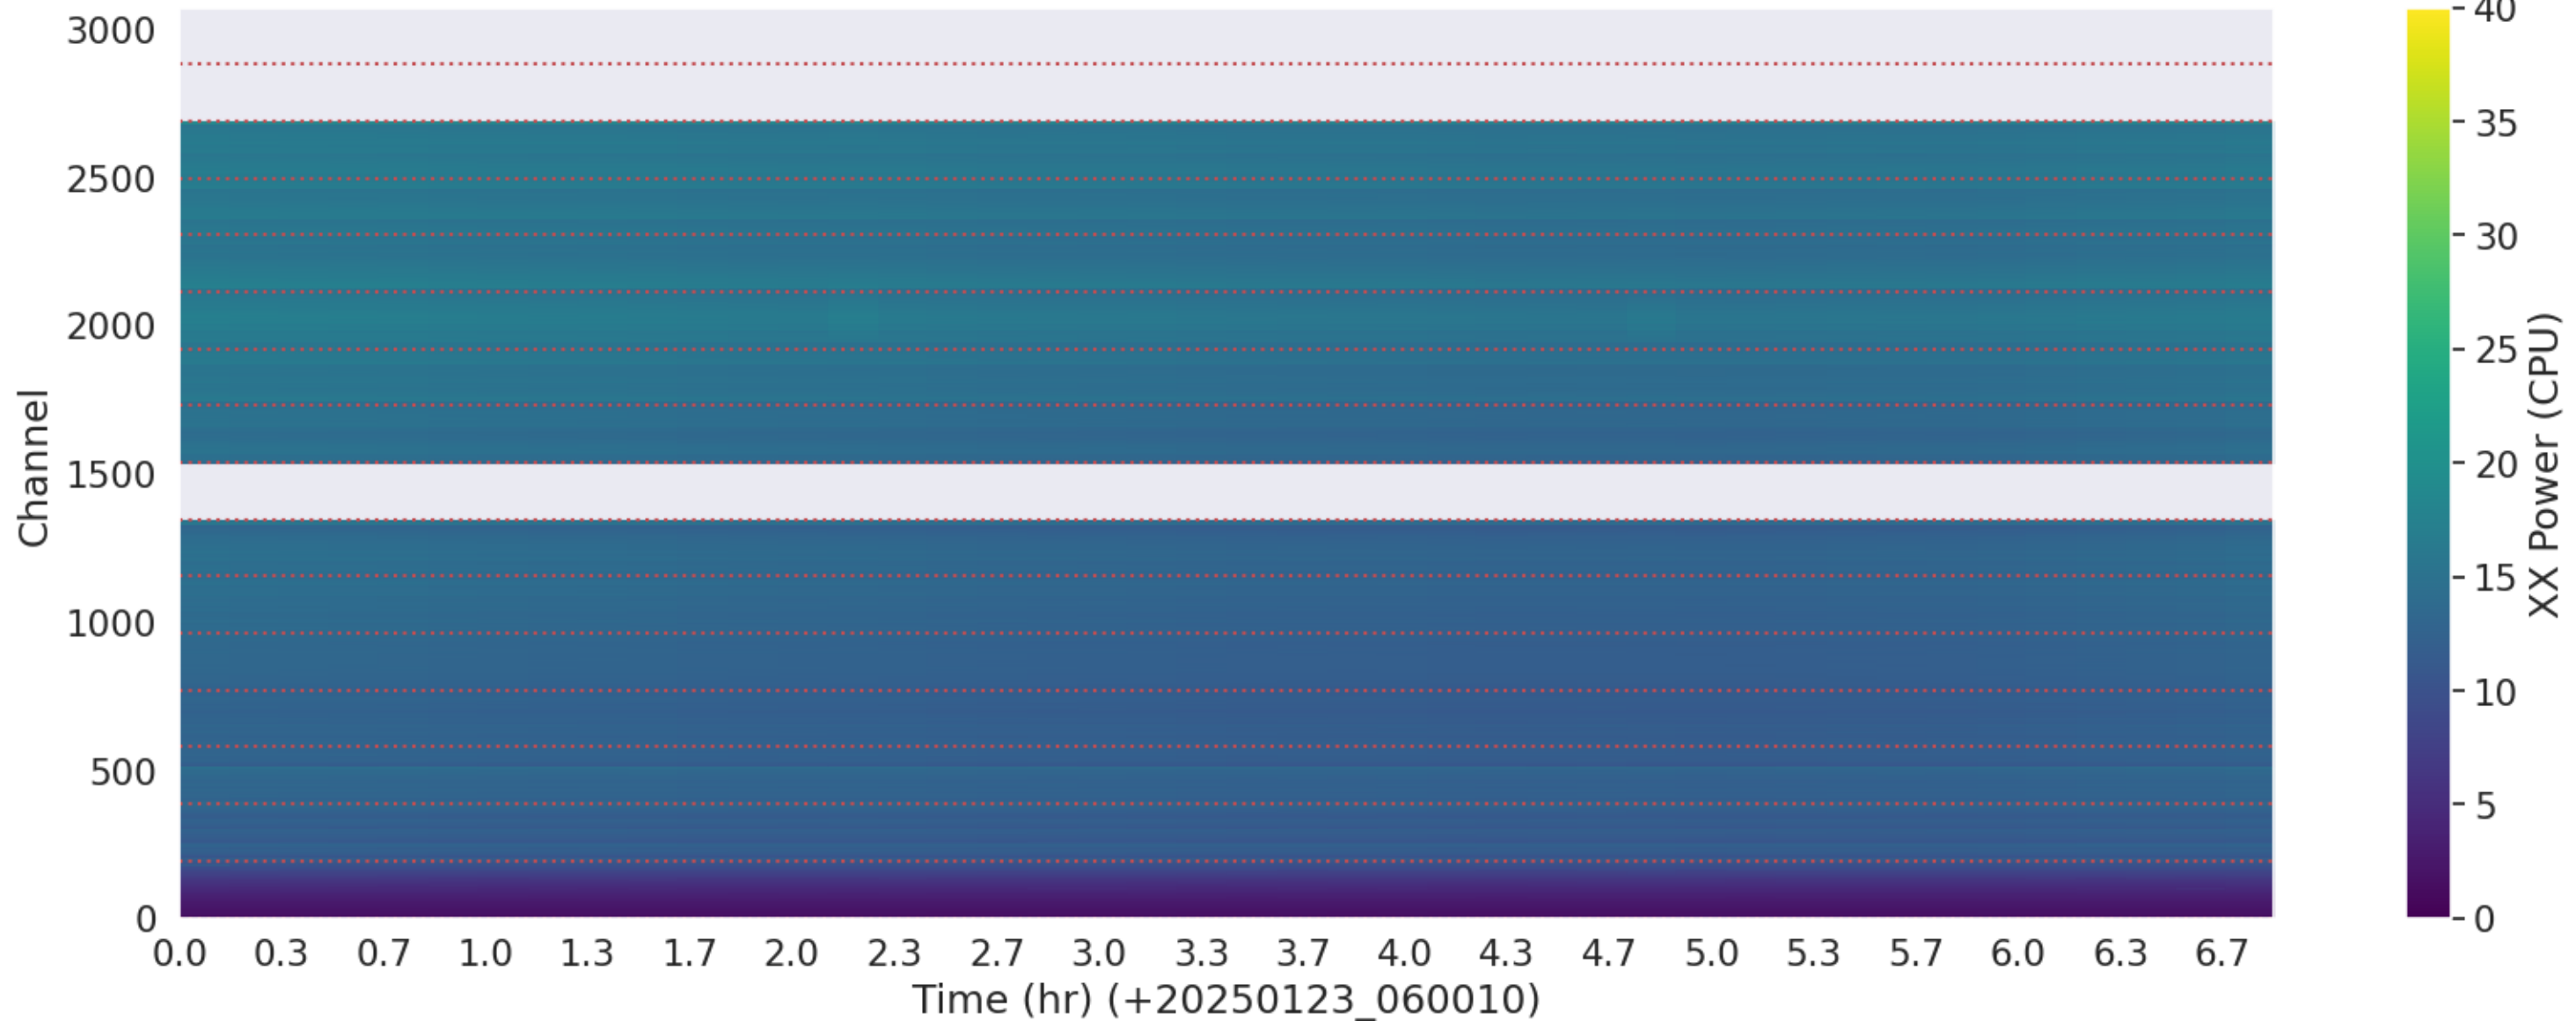

LWA011 - Correlator# 072 - XX - FLAGS: Good