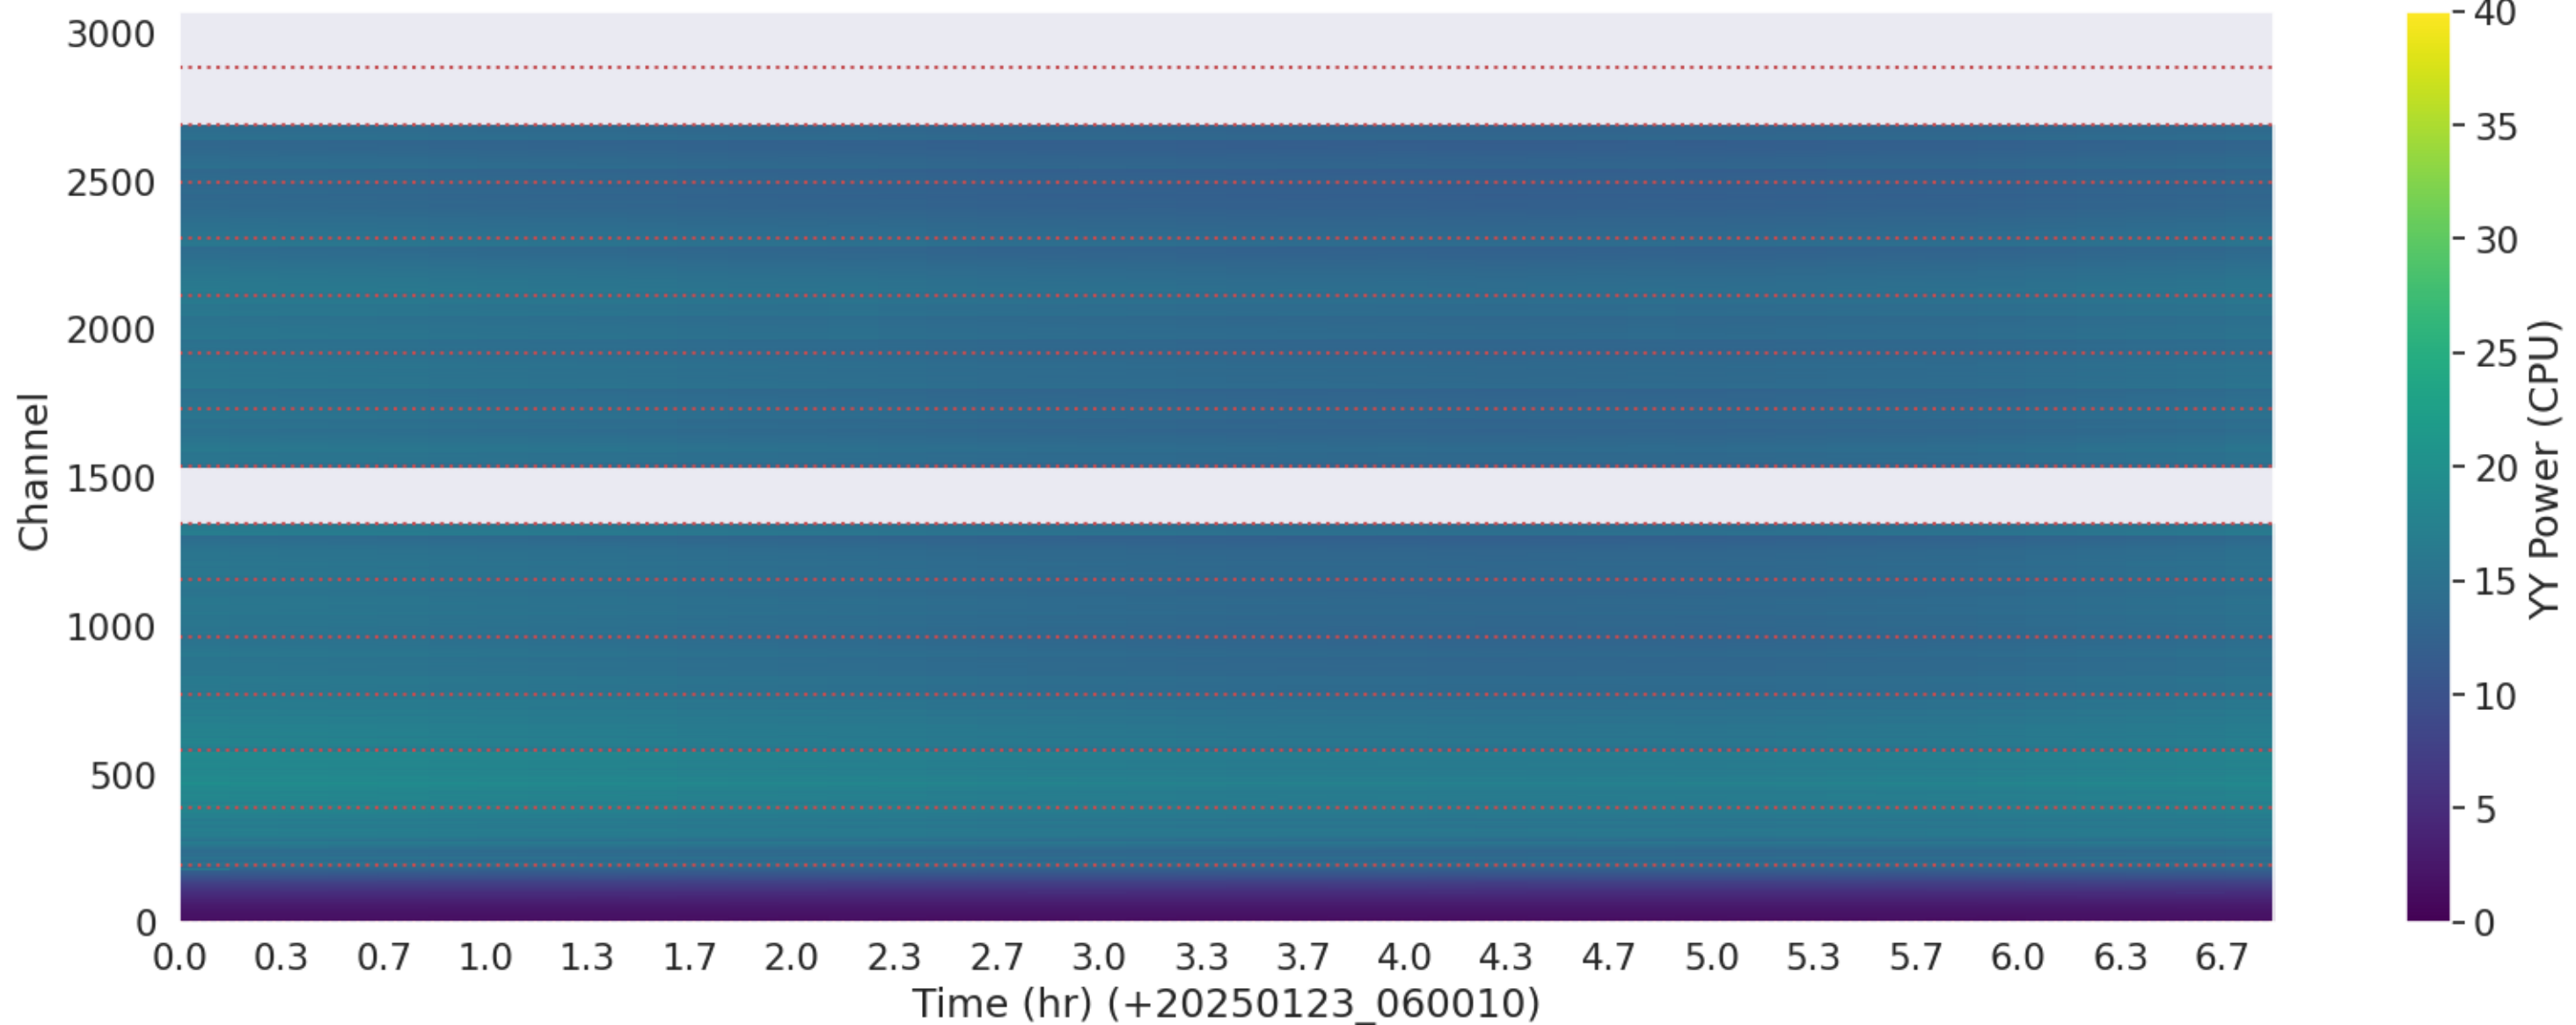

LWA022 - Correlator# 104 - YY - FLAGS: Good