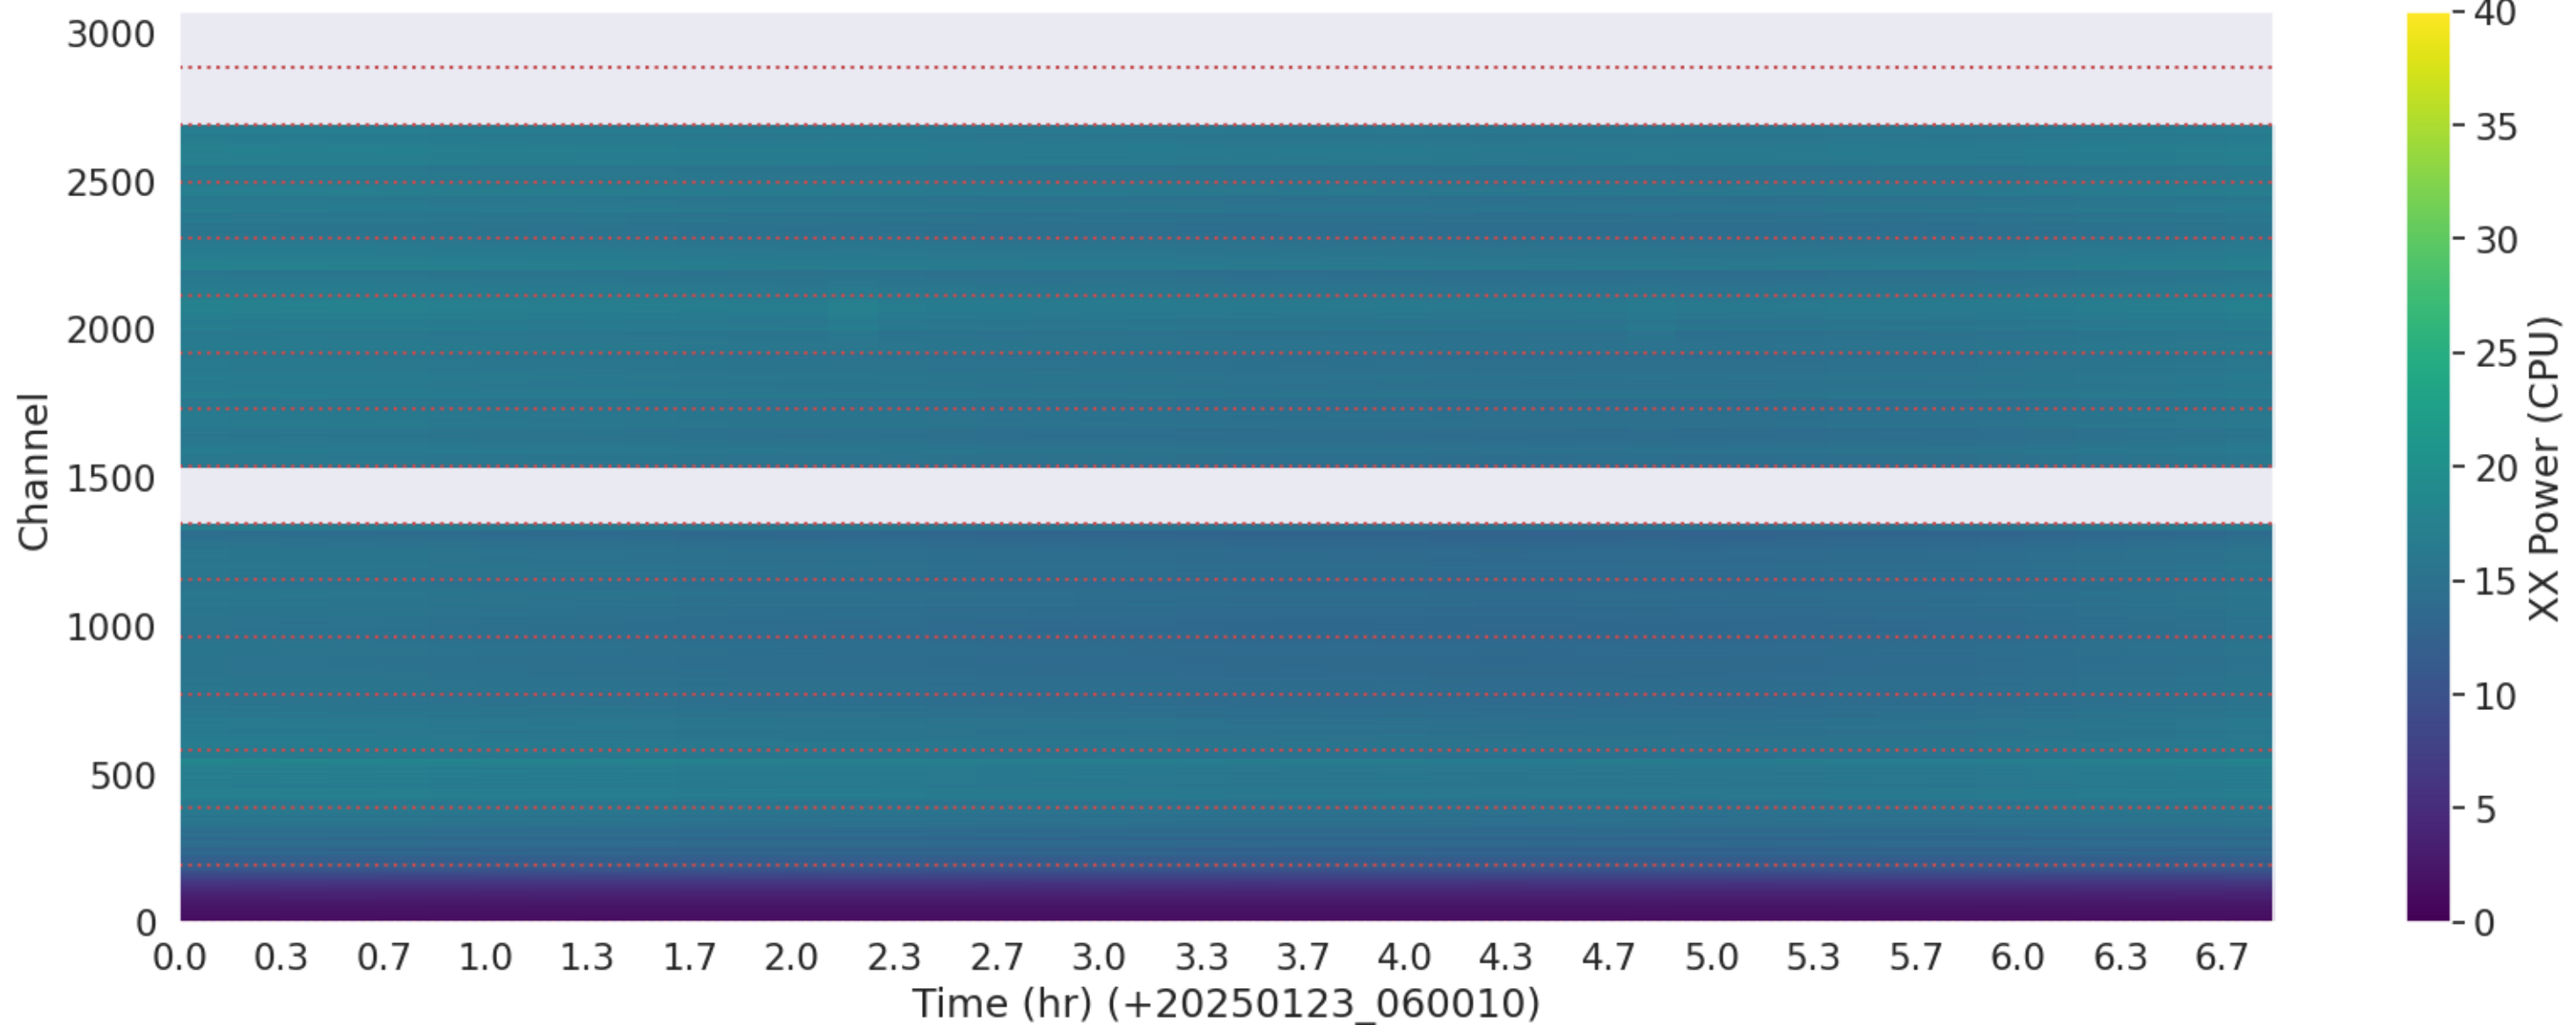

LWA017 - Correlator# 101 - XX - FLAGS: Good

LWA017 - Correlator# 101 - YY - FLAGS: Good

LWA020 - Correlator# 102 - XX - FLAGS: Good

LWA020 - Correlator# 102 - YY - FLAGS: Good

LWA019 - Correlator# 103 - XX - FLAGS: Good