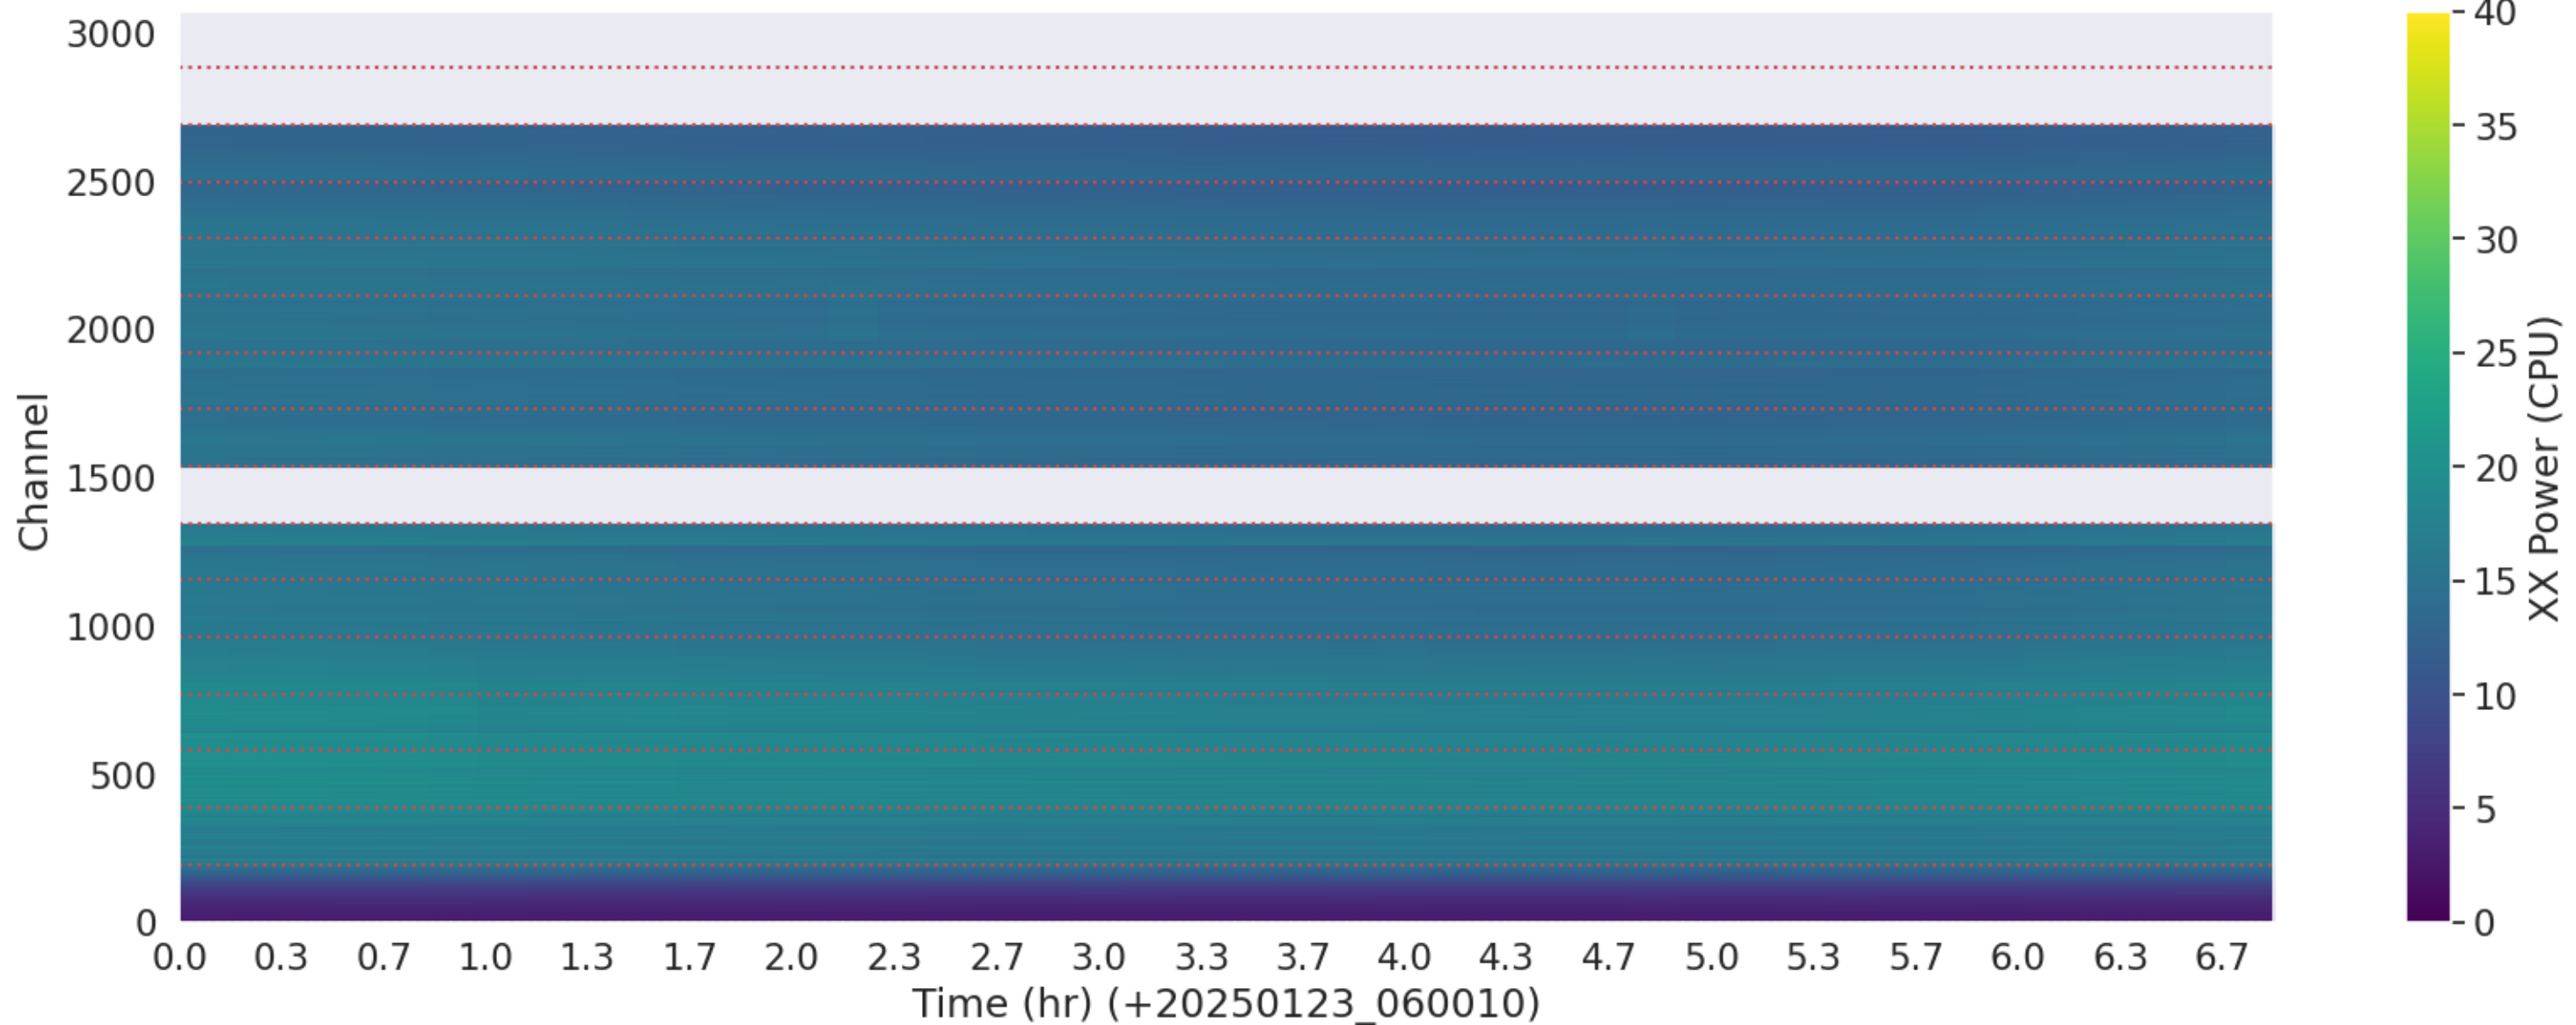

LWA158 - Correlator# 237 - XX - FLAGS: Good