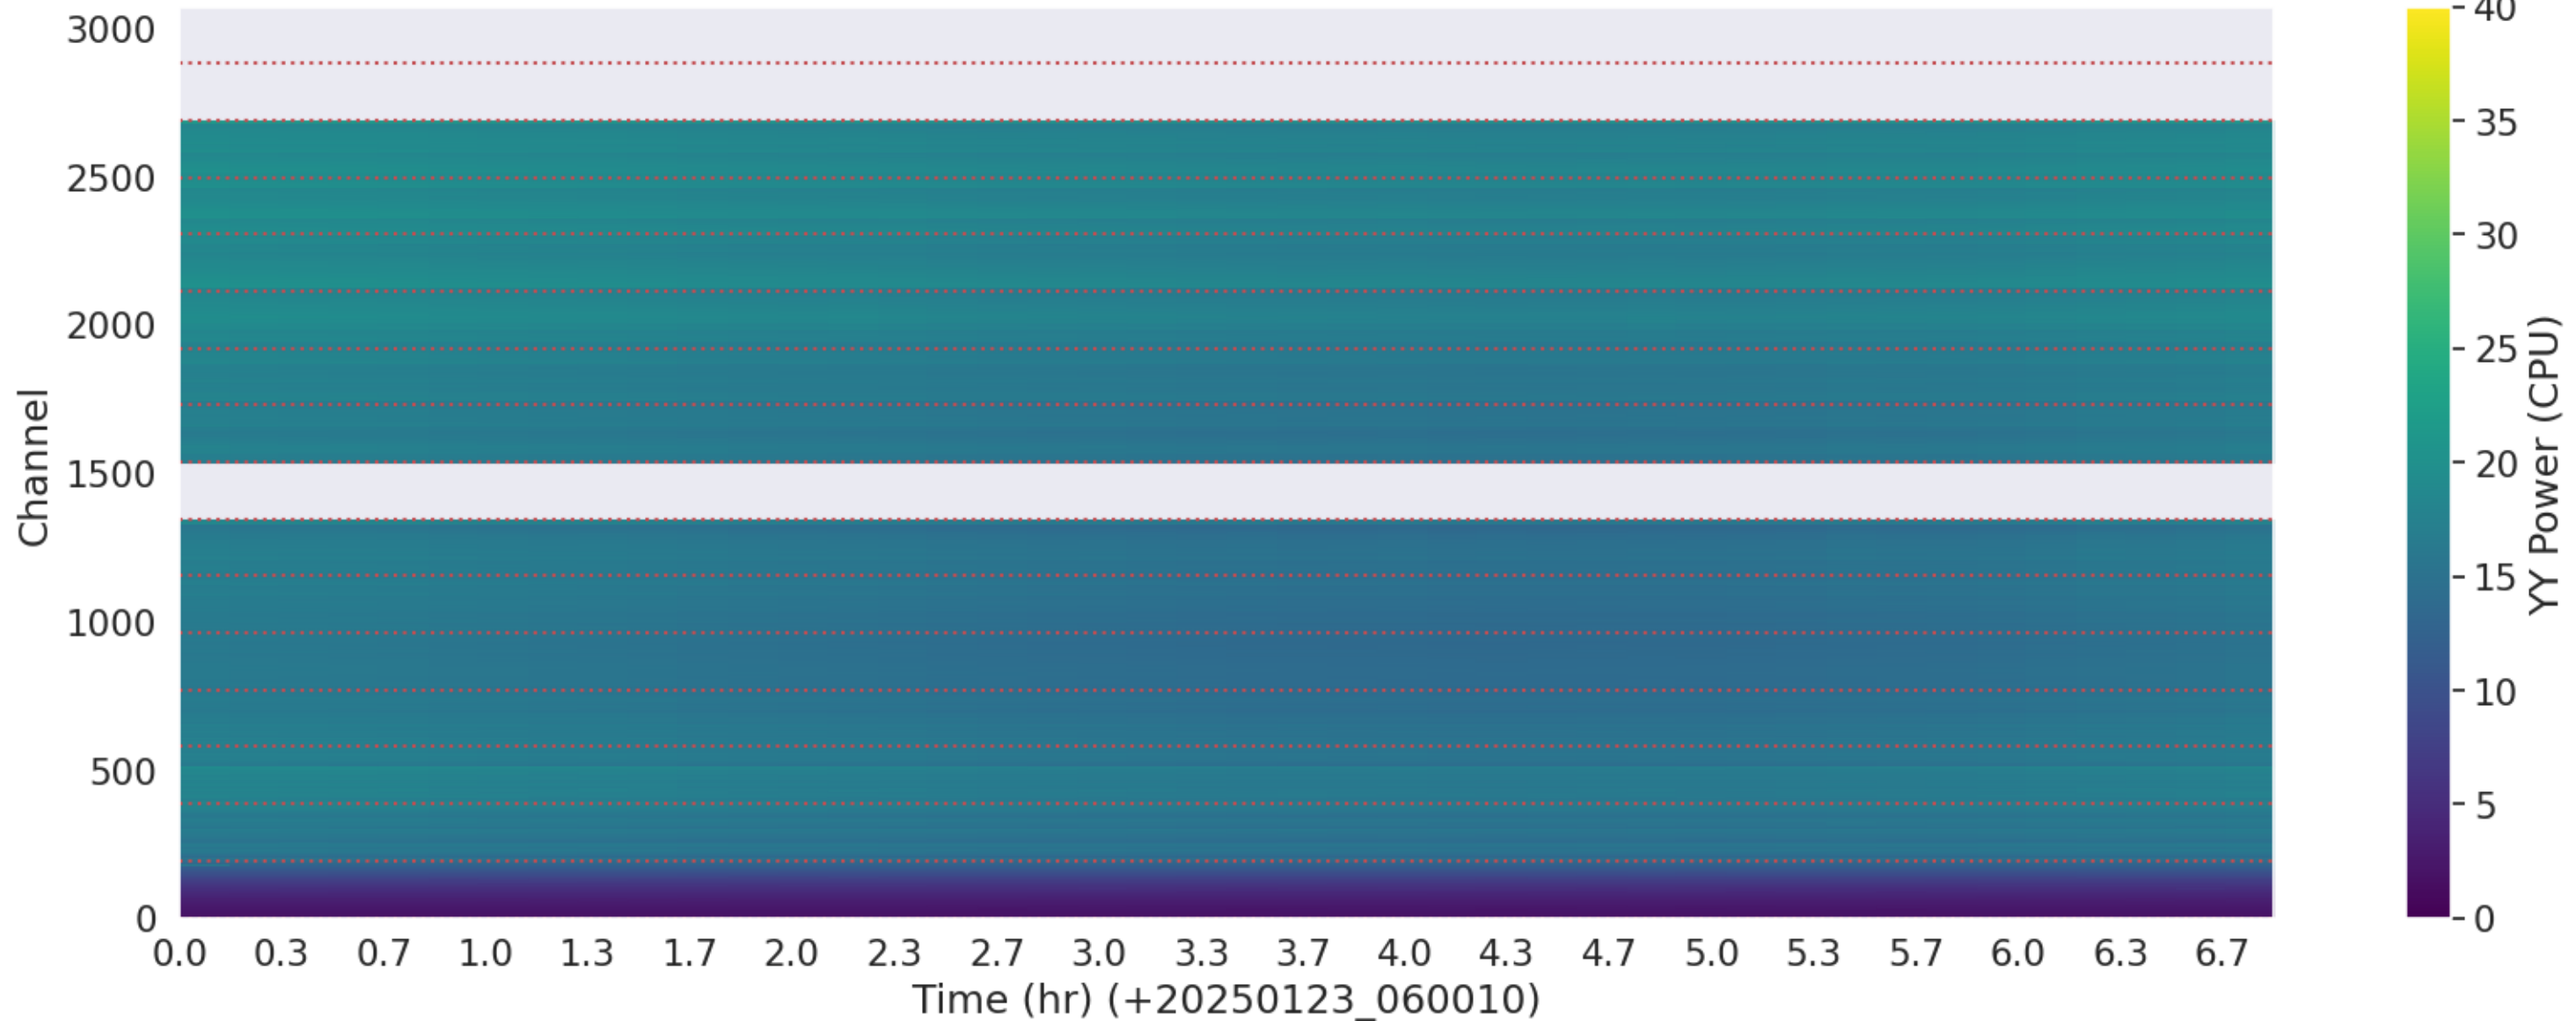

LWA037 - Correlator# 181 - YY - FLAGS: Good