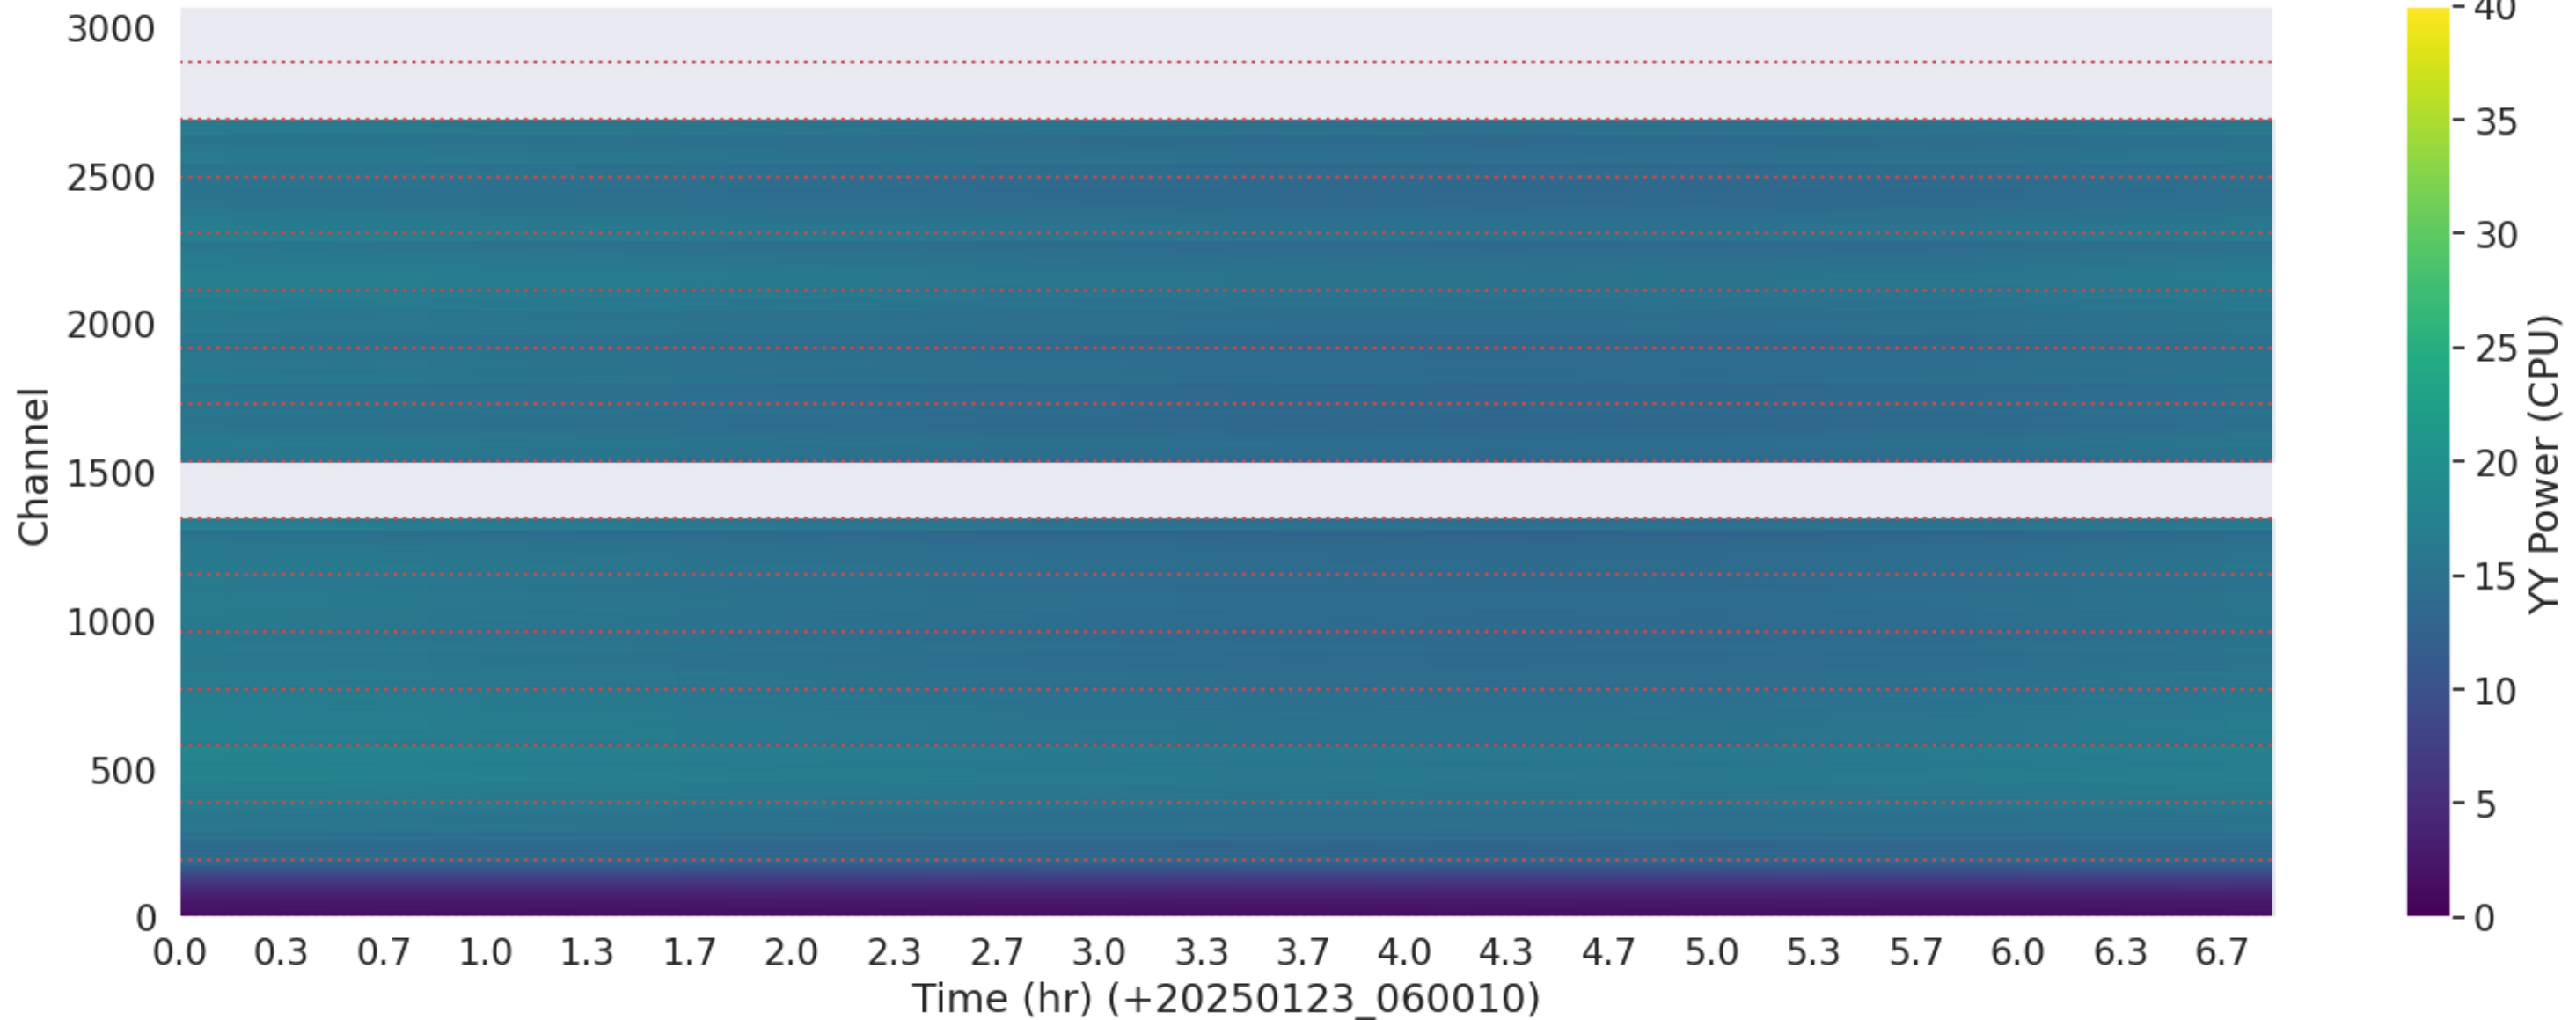

LWA151 - Correlator# 218 - YY - FLAGS: Good