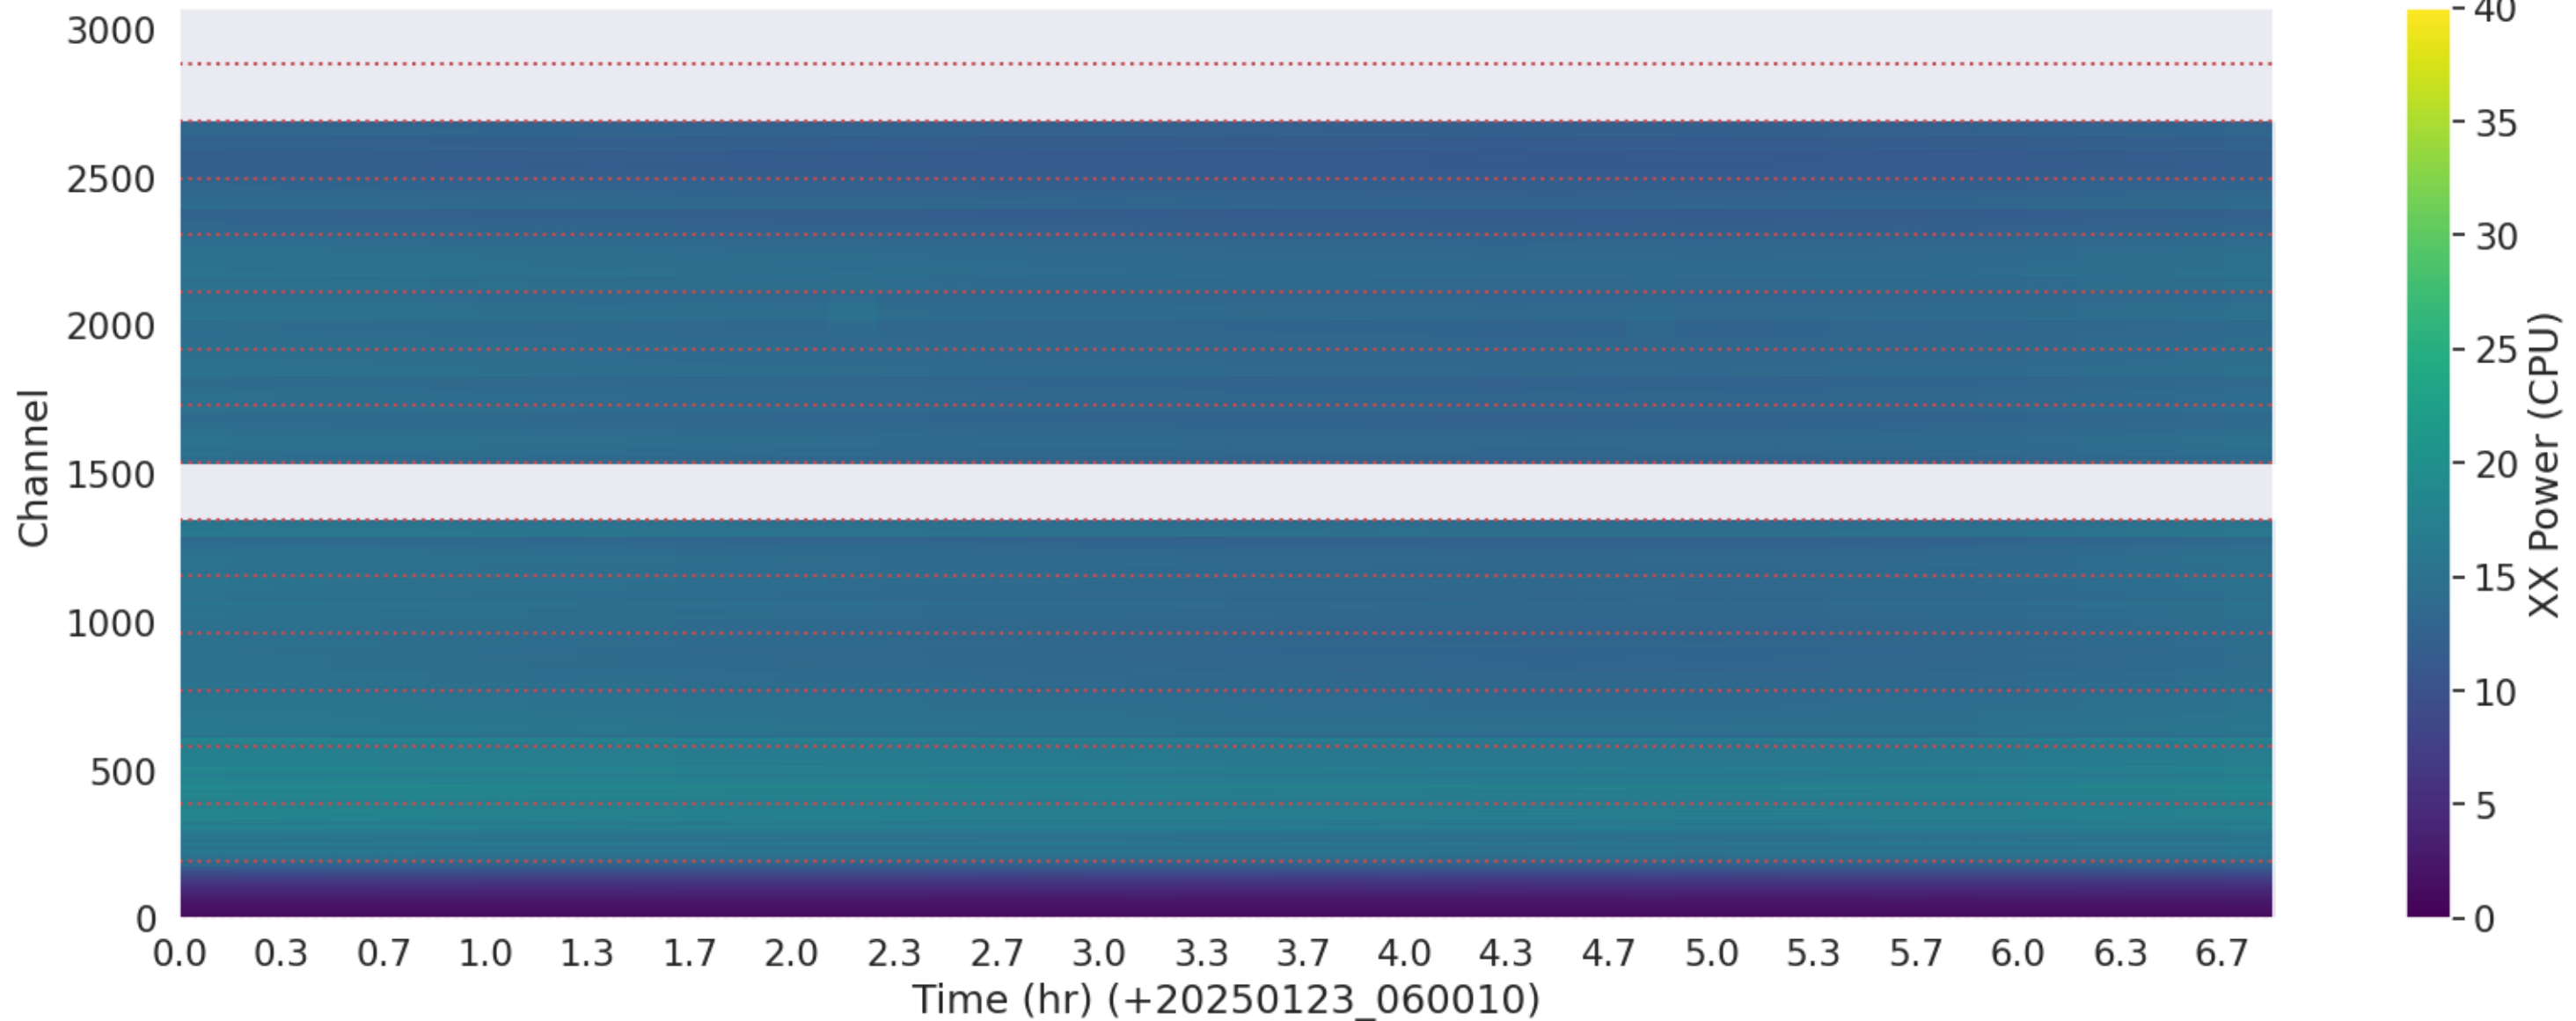

LWA121 - Correlator# 153 - XX - FLAGS: Good