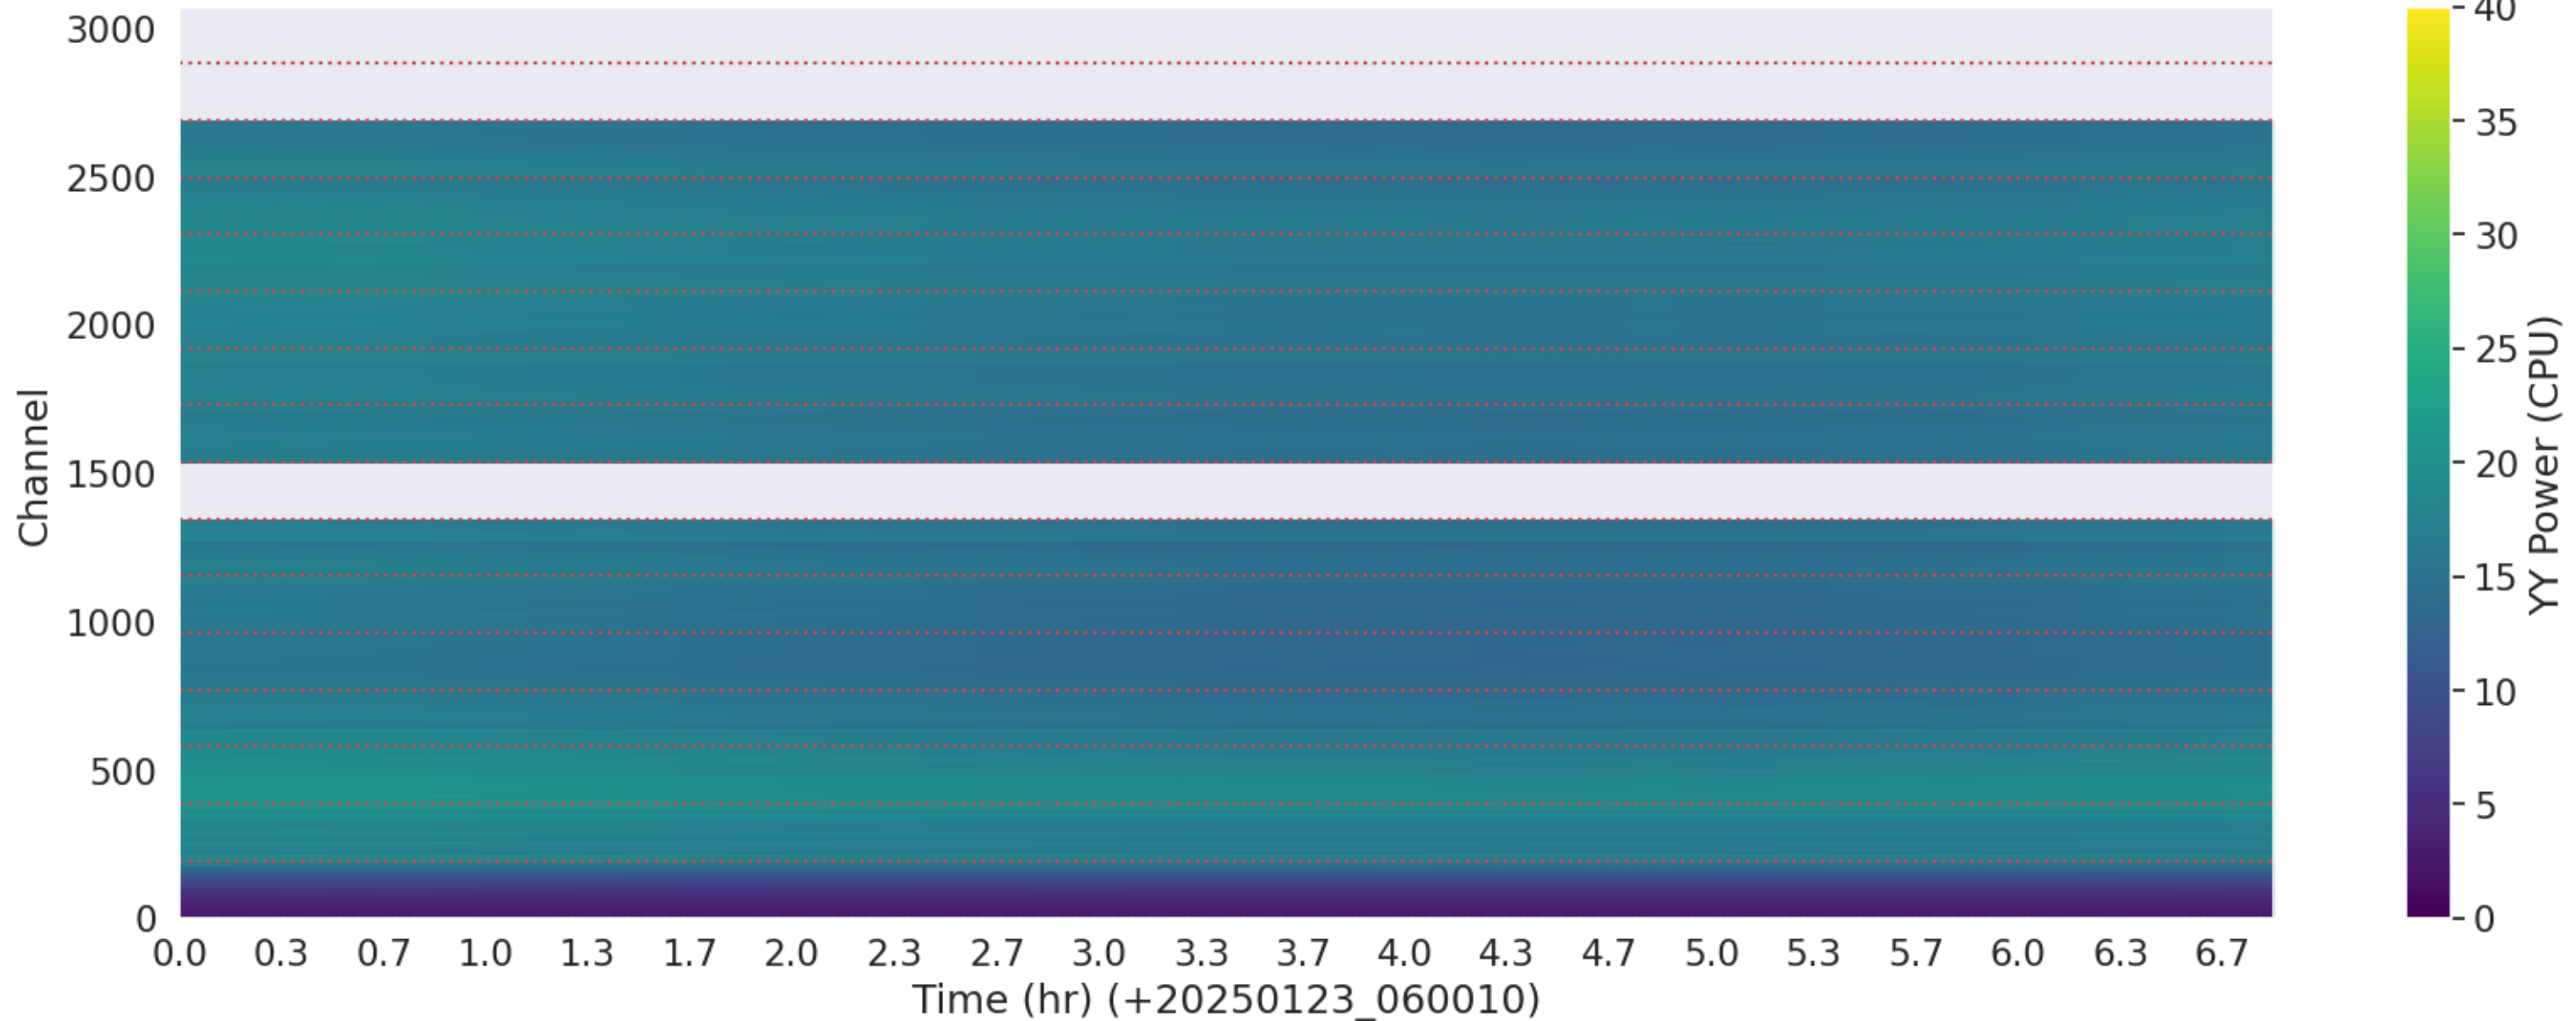

LWA361 - Correlator# 158 - YY - FLAGS: Good