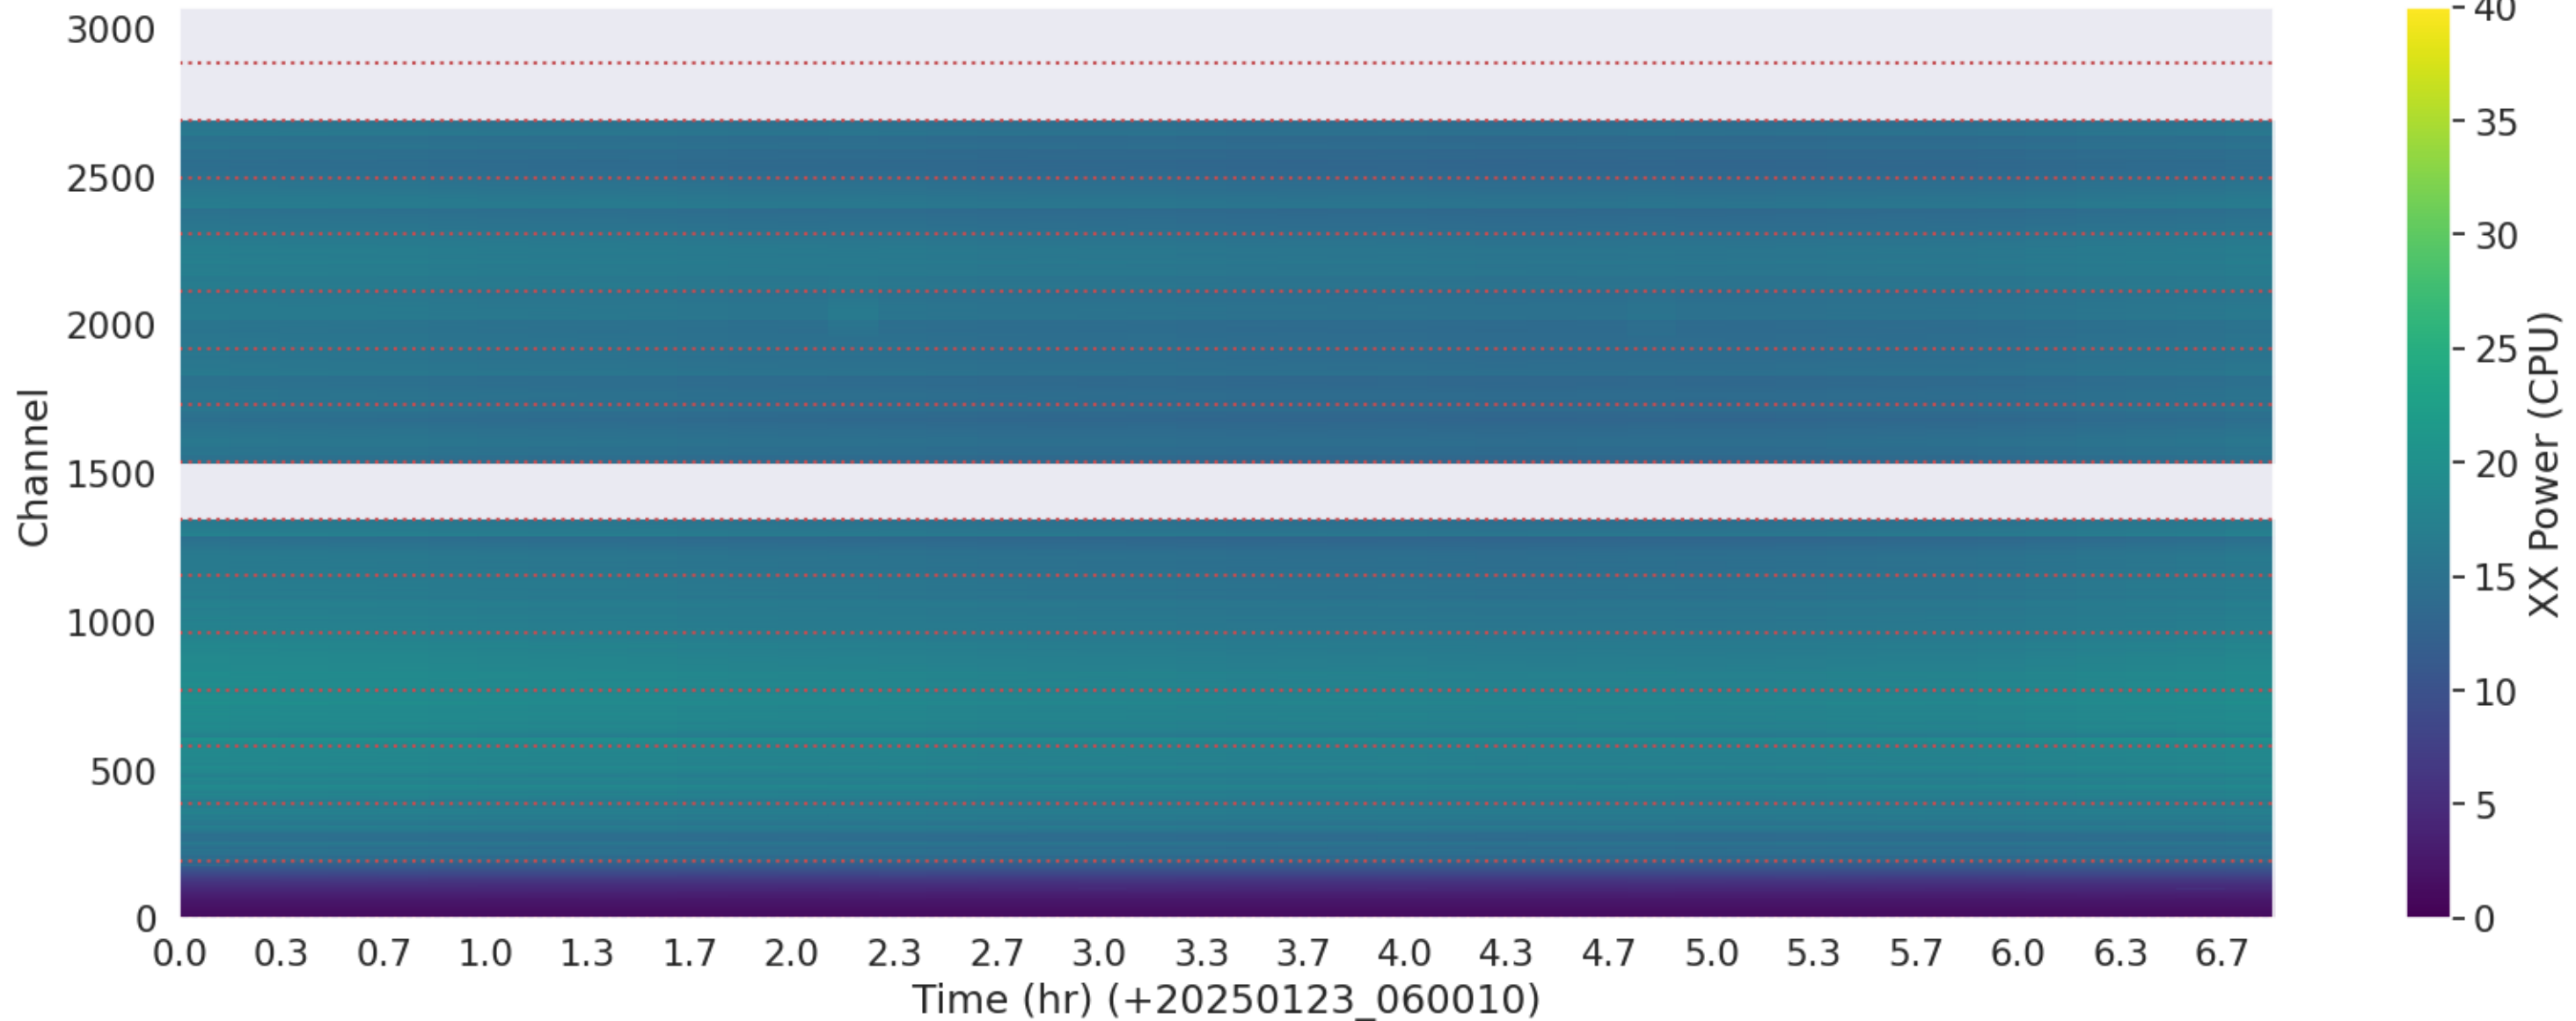

LWA154 - Correlator# 233 - XX - FLAGS: Good