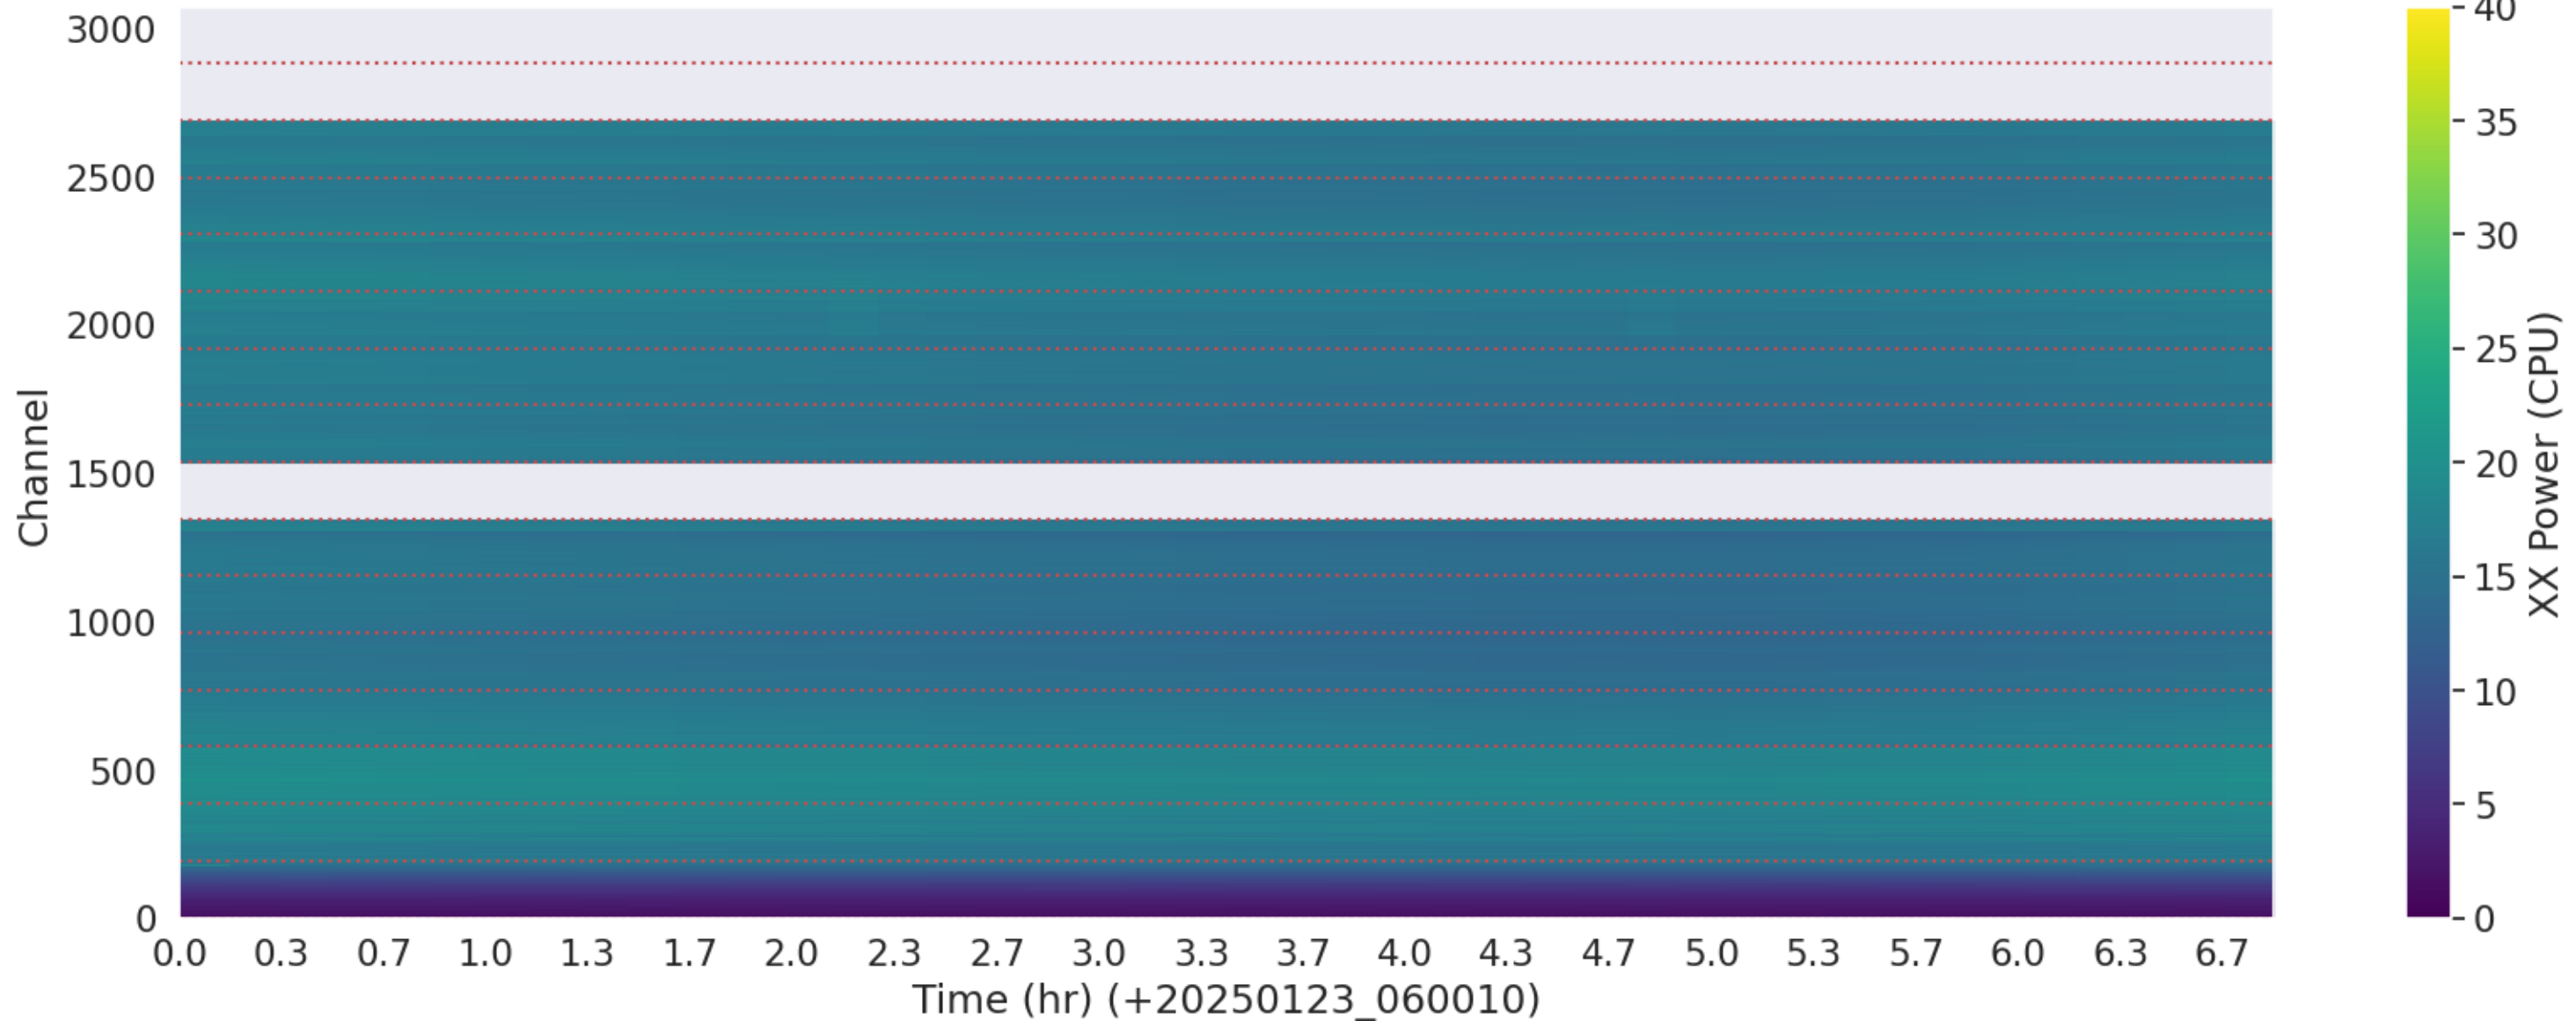

LWA150 - Correlator# 215 - XX - FLAGS: Good

LWA150 - Correlator# 215 - YY - FLAGS: Good

LWA149 - Correlator# 216 - XX - FLAGS: Good

LWA148 - Correlator# 217 - XX - FLAGS: Good

LWA148 - Correlator# 217 - YY - FLAGS: Good