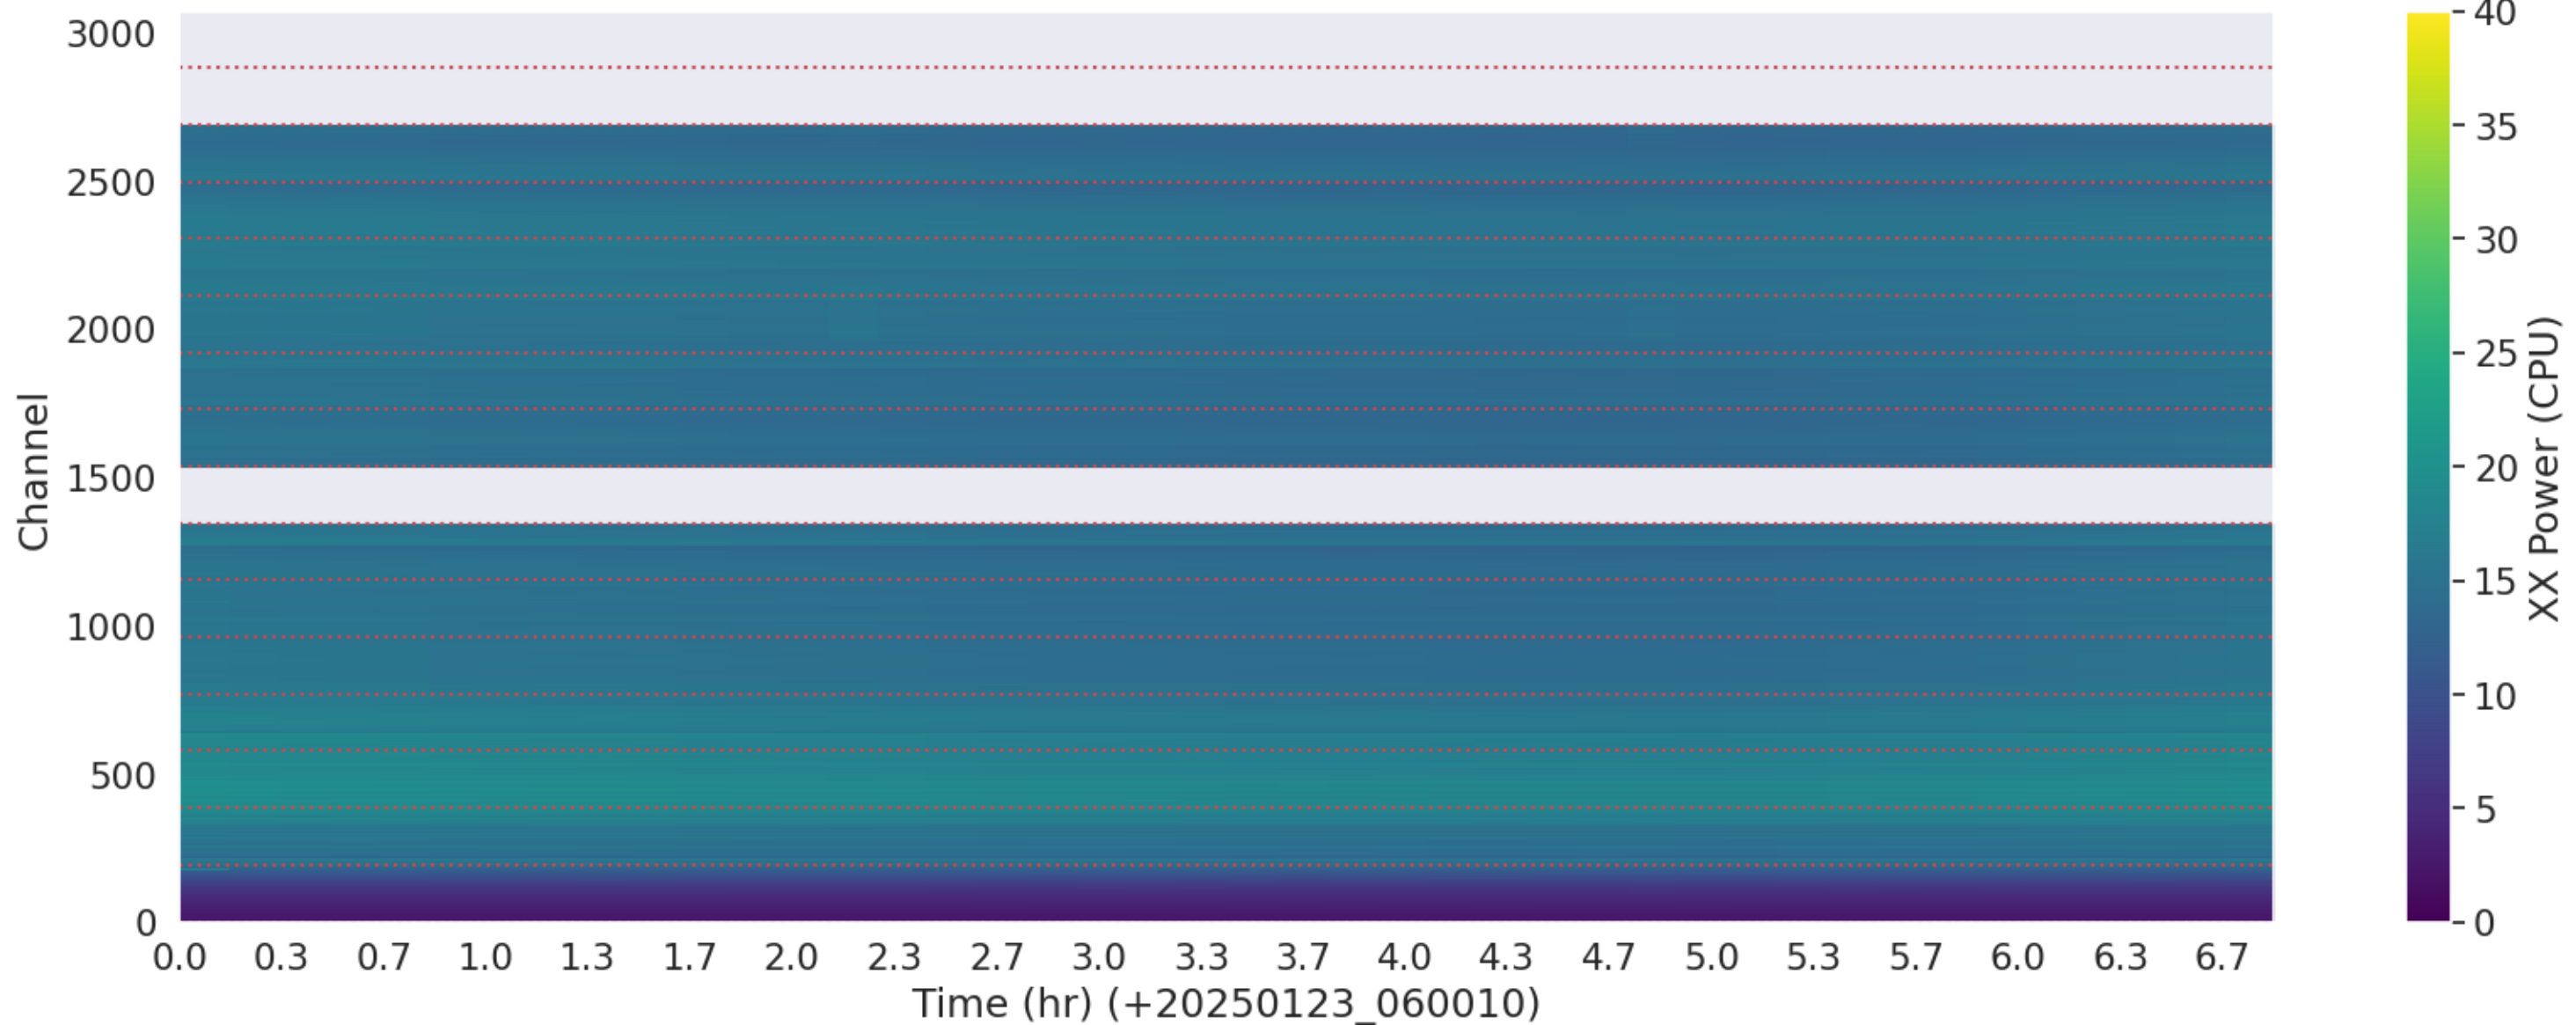

LWA122 - Correlator# 152 - YY - FLAGS: Good

LWA121 - Correlator# 153 - XX - FLAGS: Good

LWA121 - Correlator# 153 - YY - FLAGS: Good

LWA325 - Correlator# 154 - XX - FLAGS: Good

LWA325 - Correlator# 154 - YY - FLAGS: Good