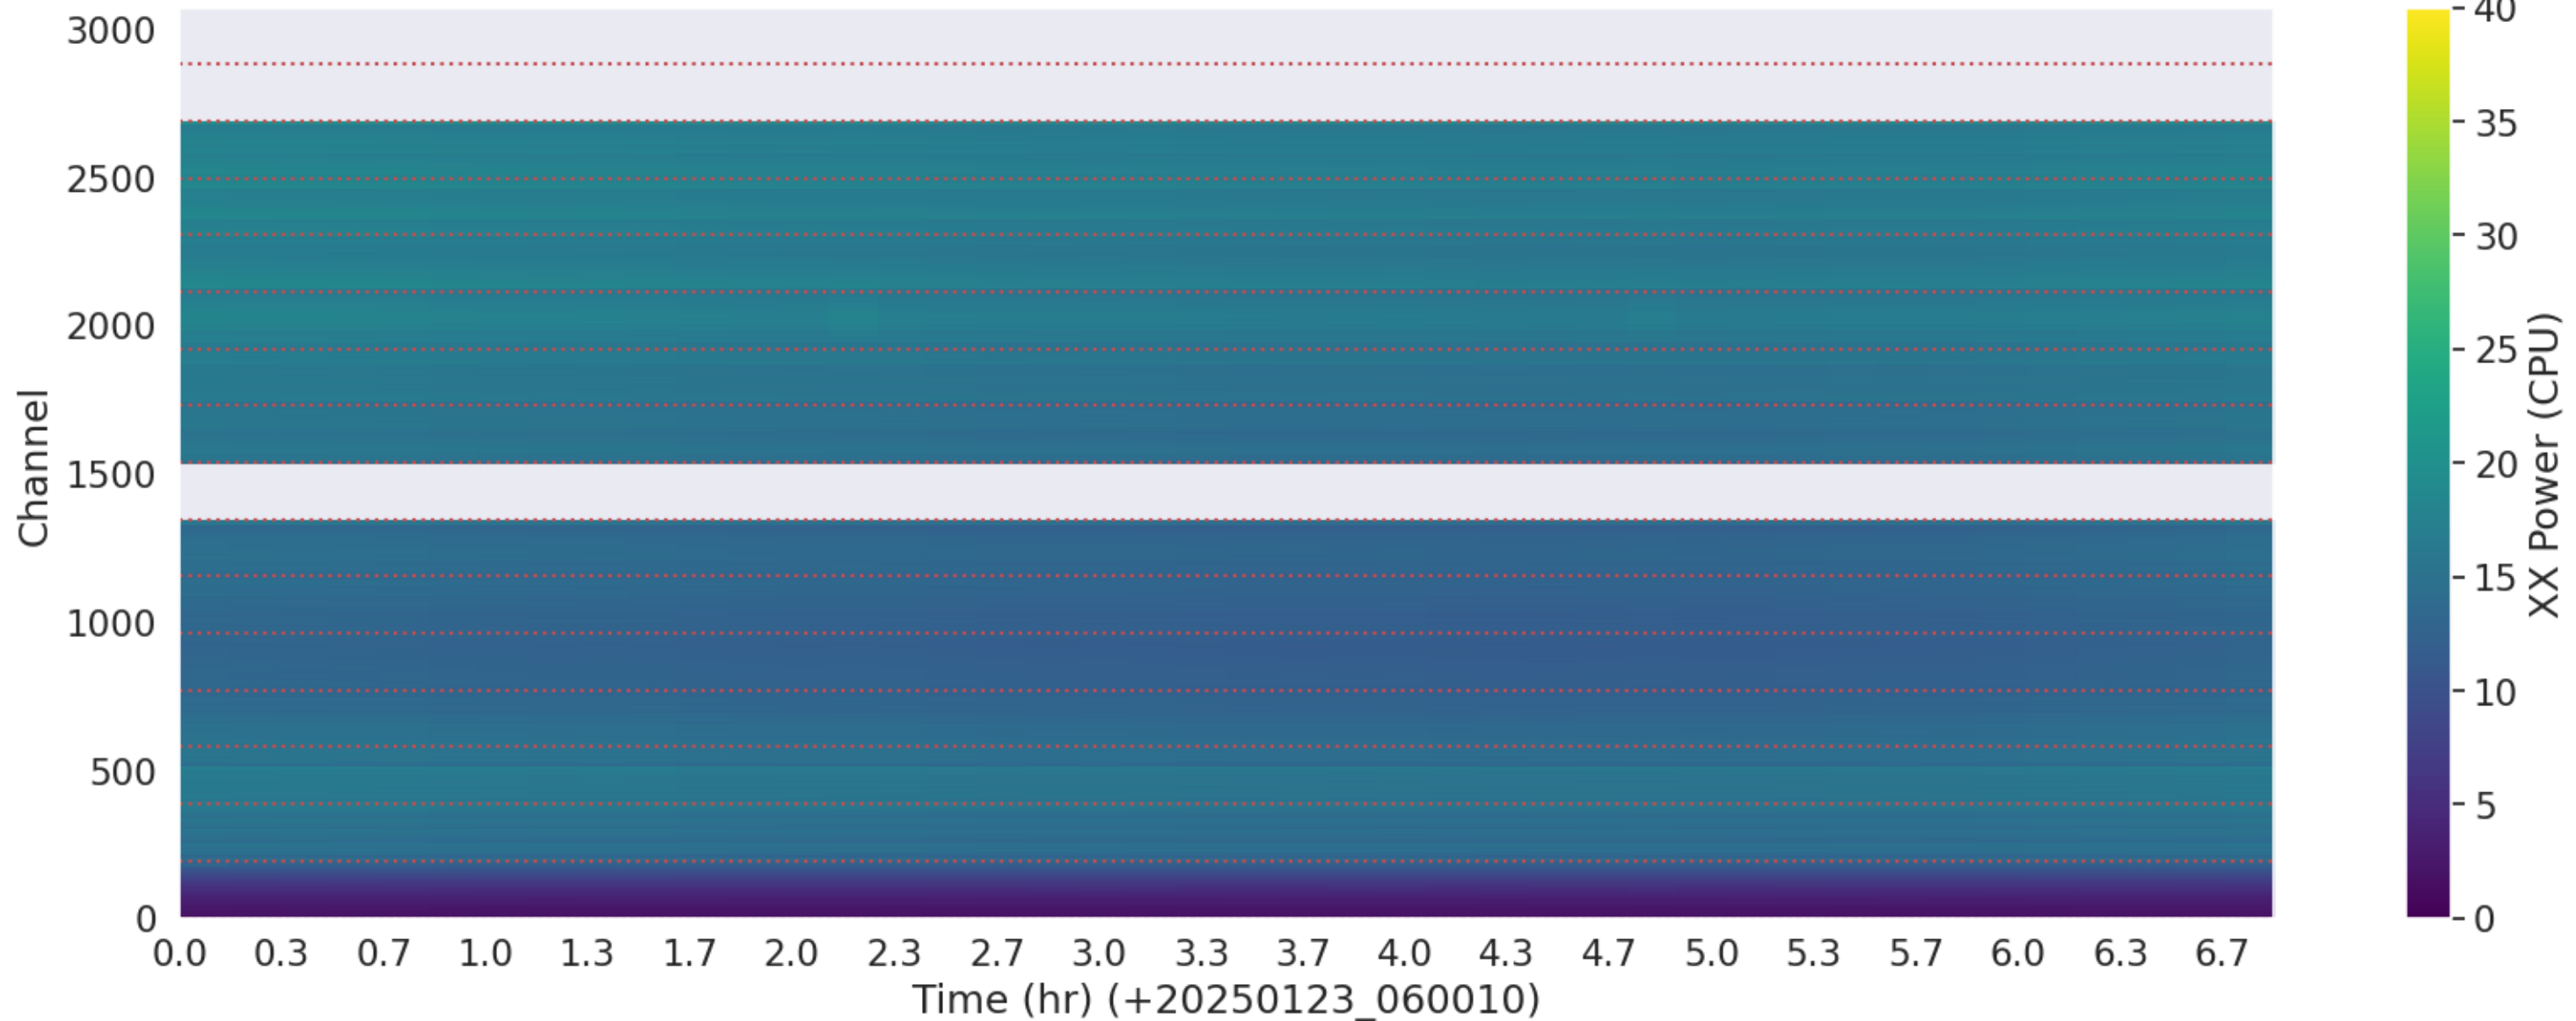

LWA197 - Correlator# 274 - YY - FLAGS: Good

LWA196 - Correlator# 275 - XX - FLAGS: Good

LWA199 - Correlator# 277 - XX - FLAGS: Good

LWA199 - Correlator# 277 - YY - FLAGS: Good

LWA202 - Correlator# 278 - XX - FLAGS: Good