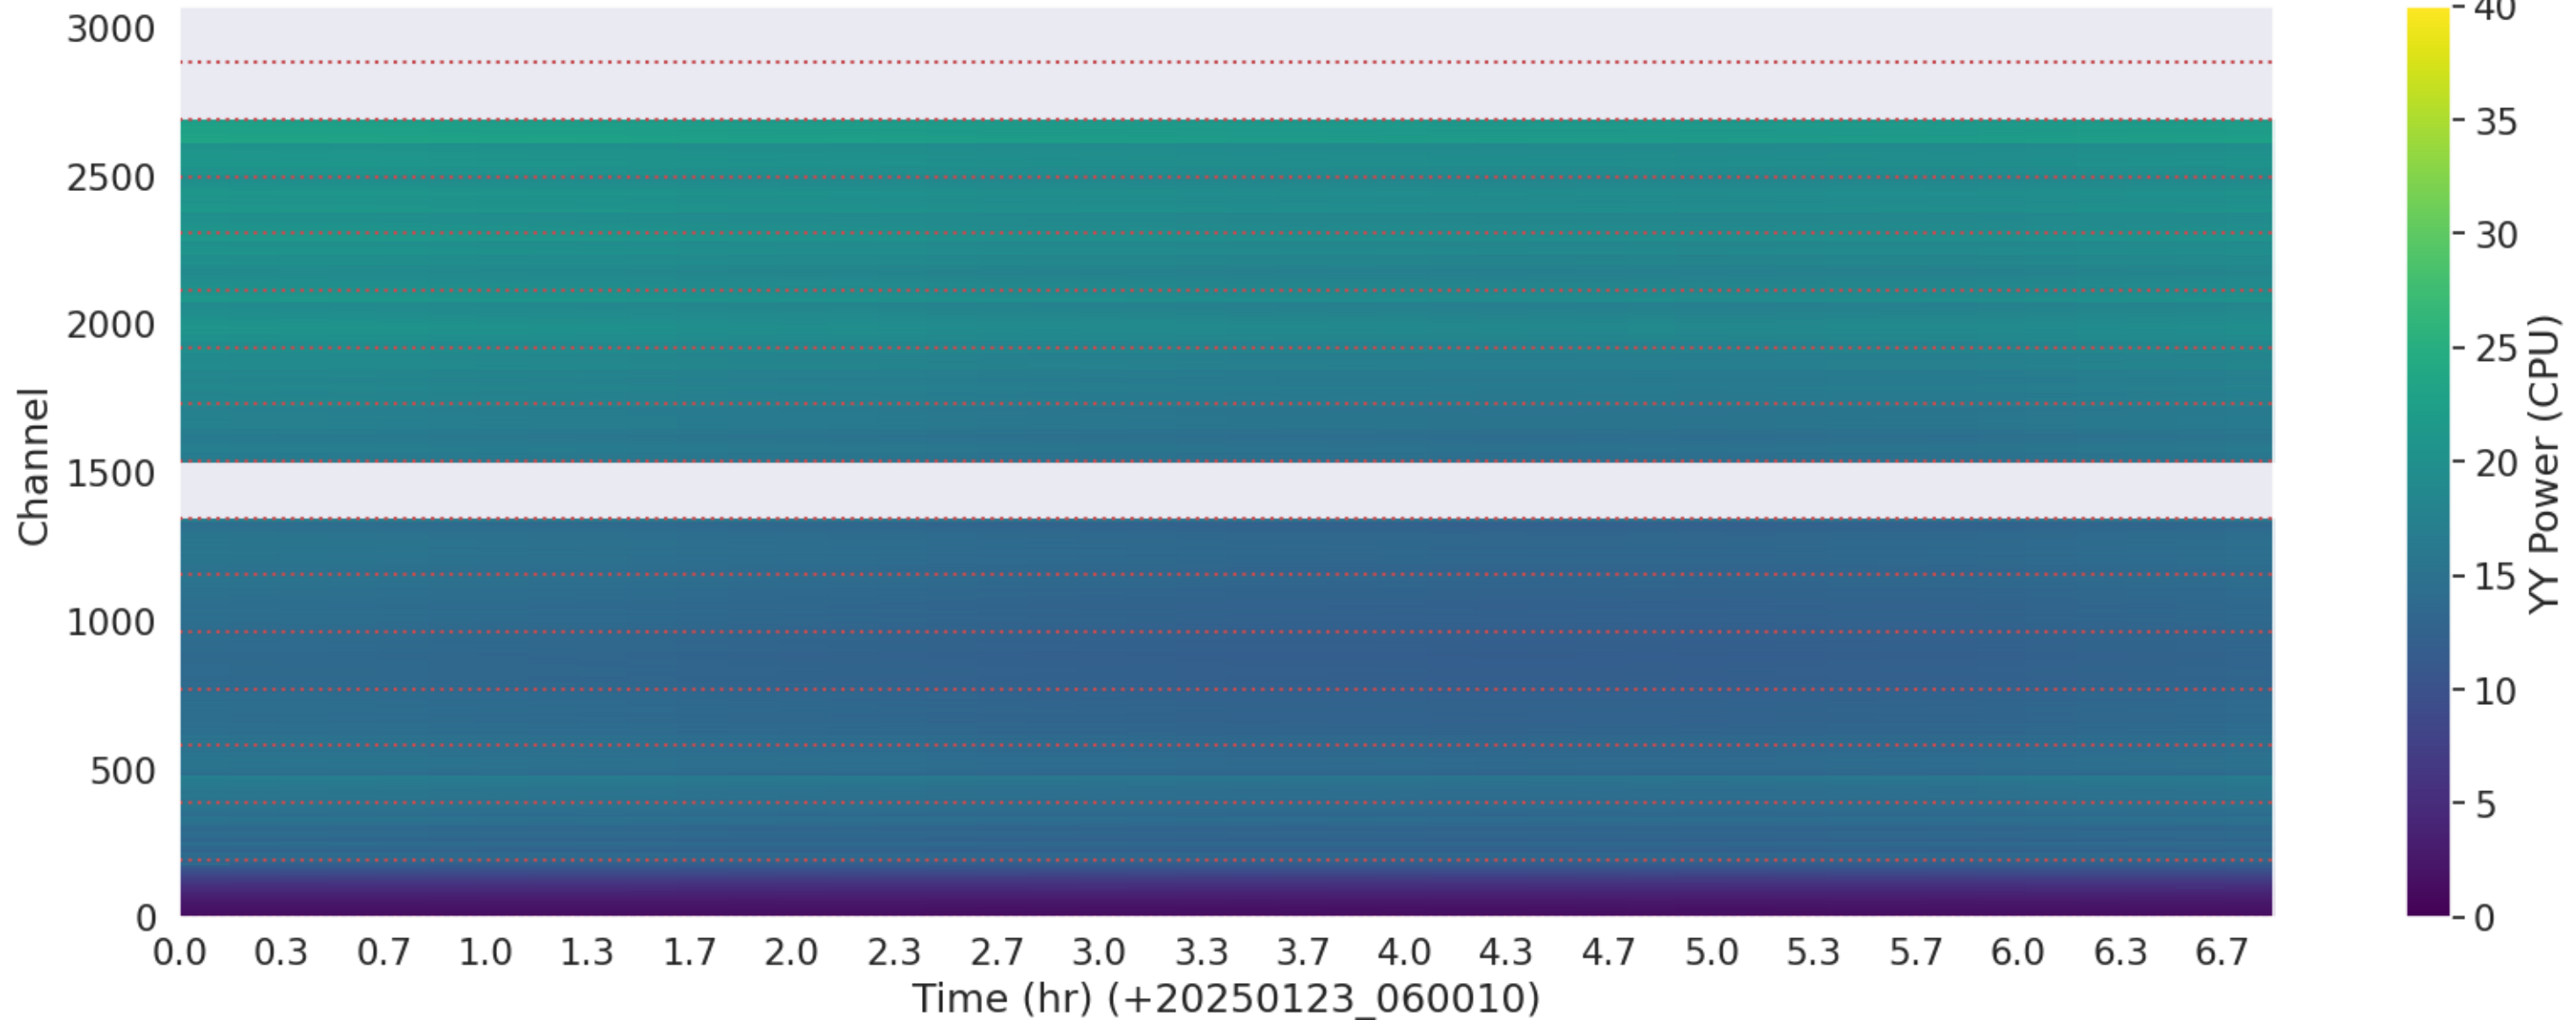

LWA002 - Correlator# 064 - YY - FLAGS: Good