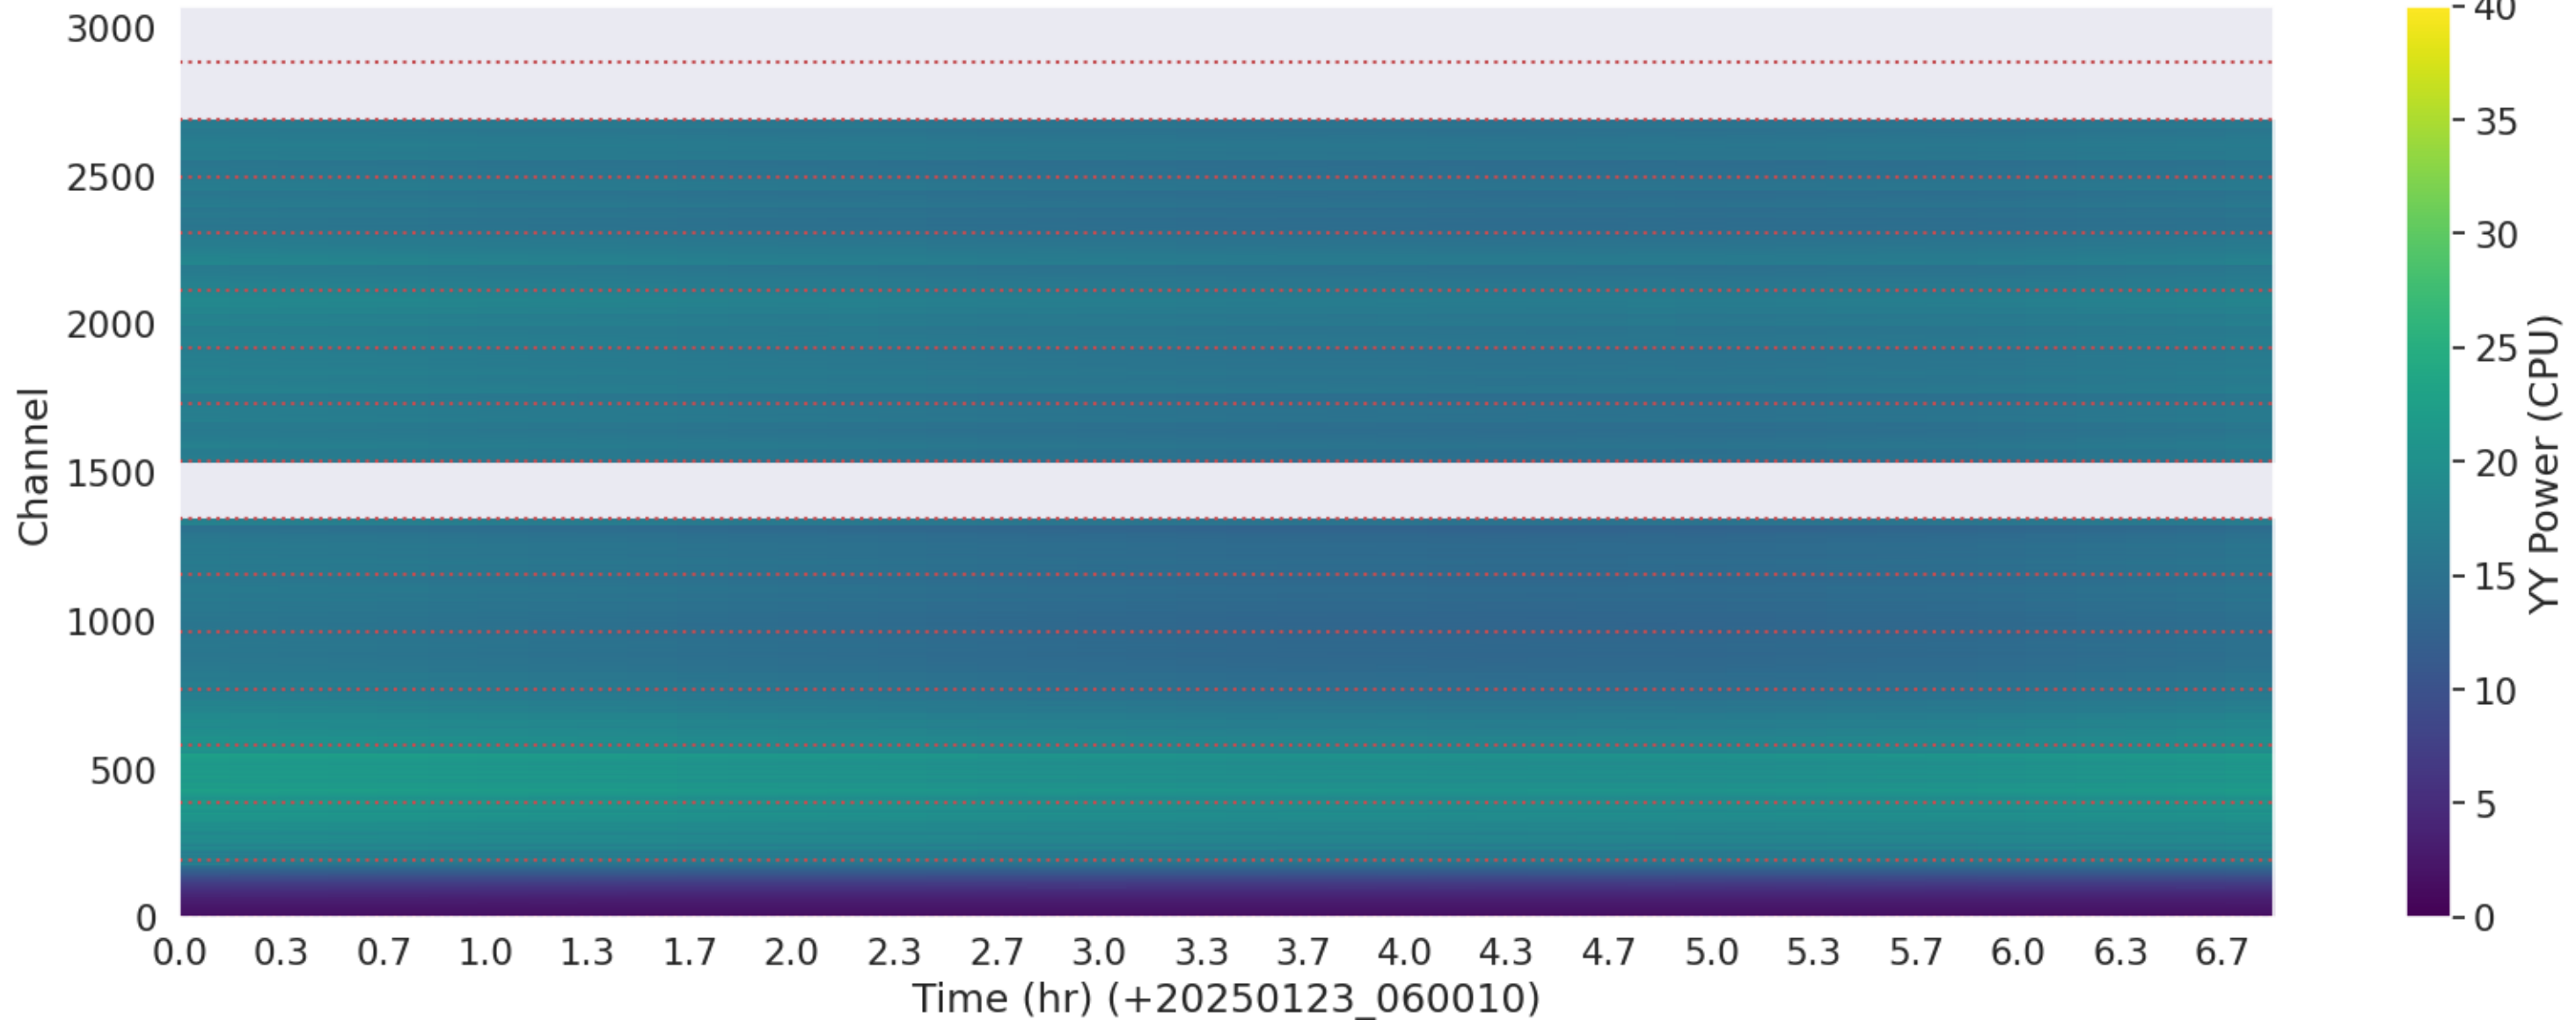

LWA101 - Correlator# 174 - YY - FLAGS: Good