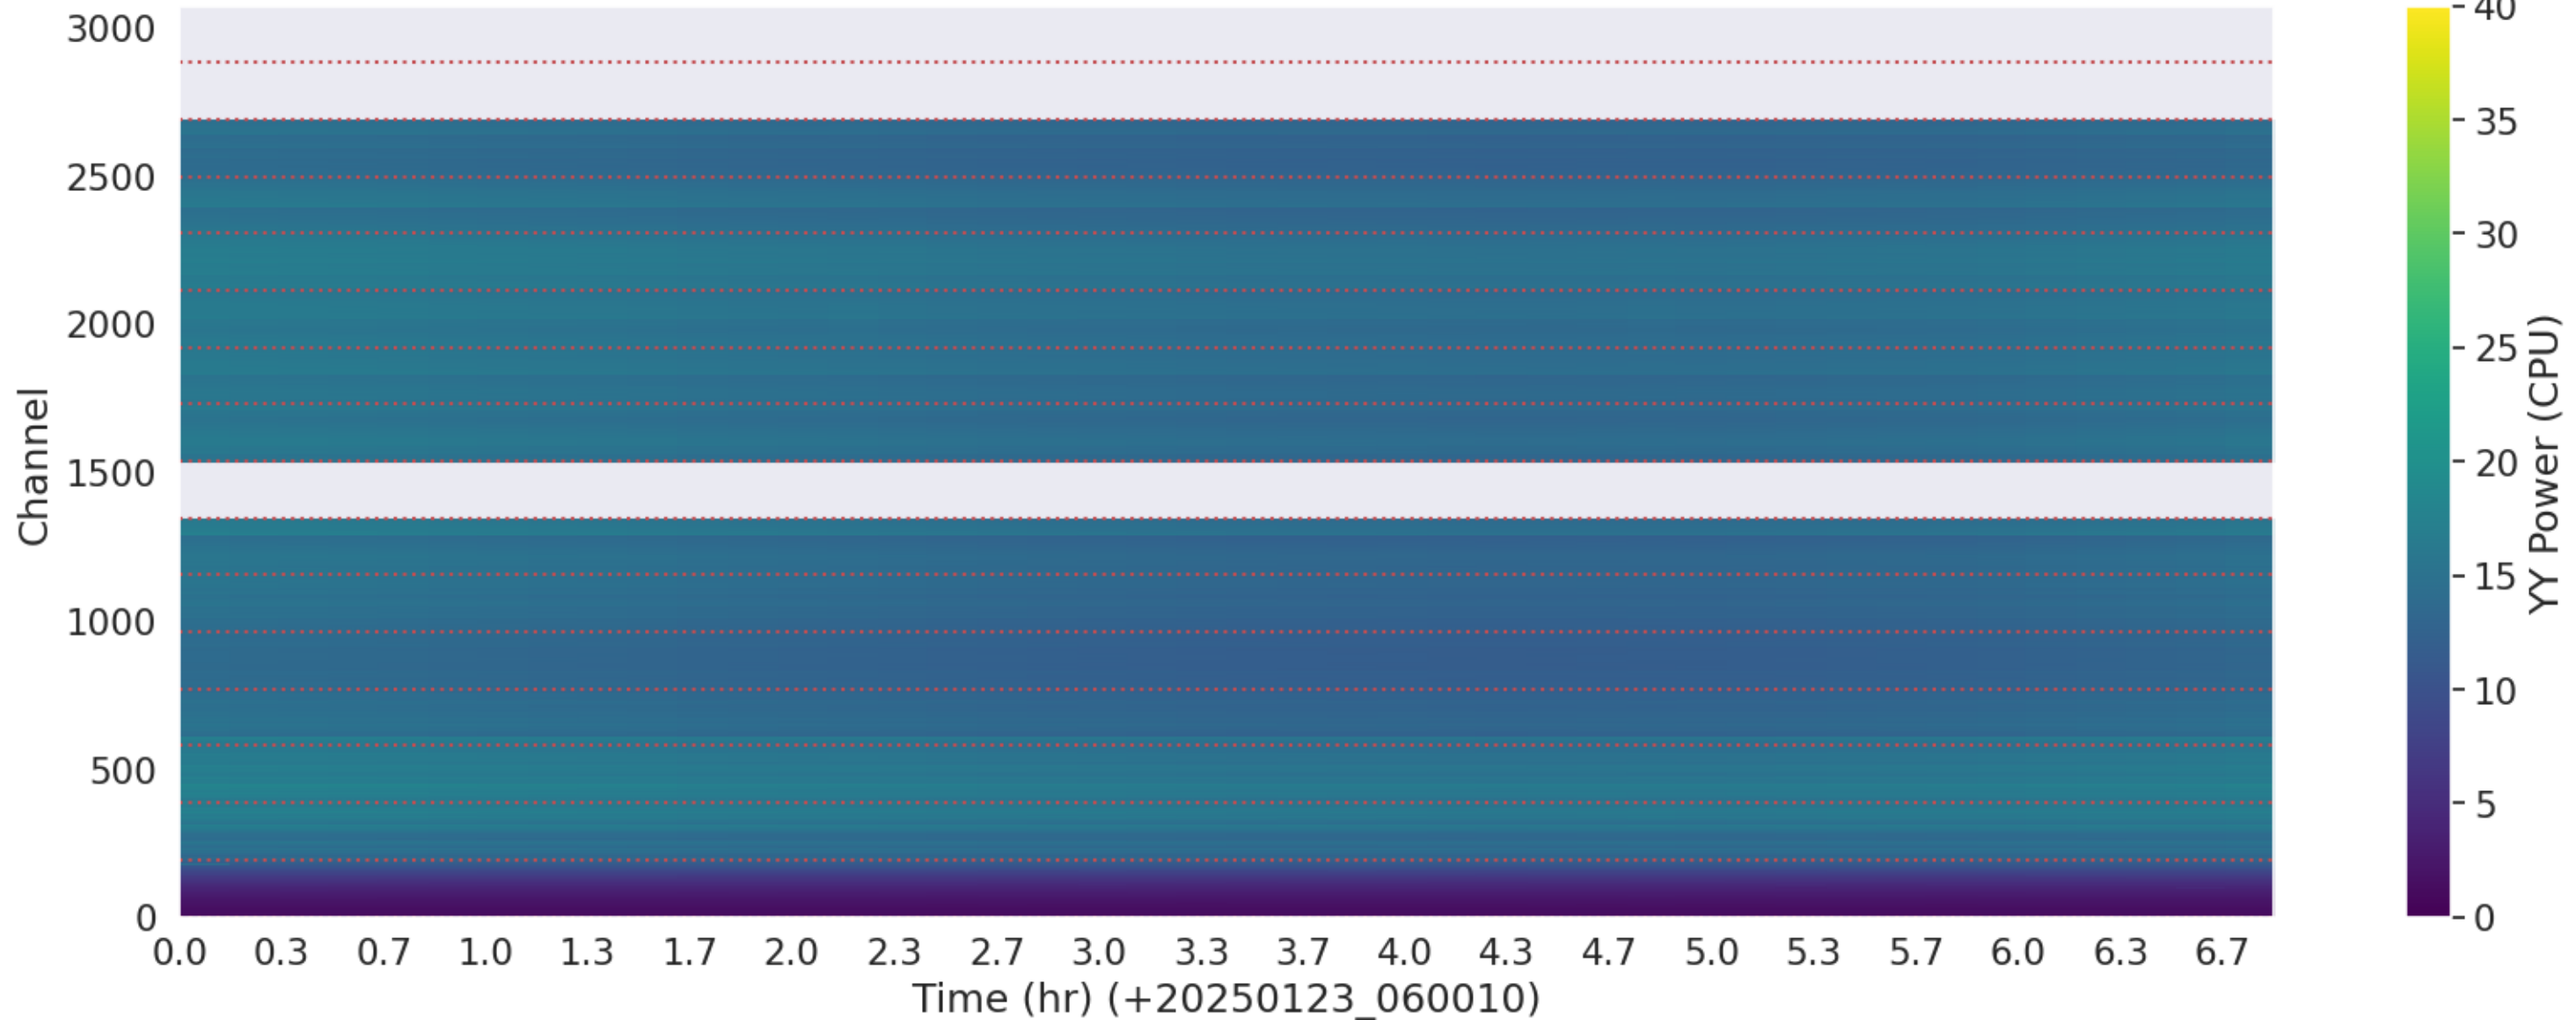

LWA157 - Correlator# 234 - YY - FLAGS: Good