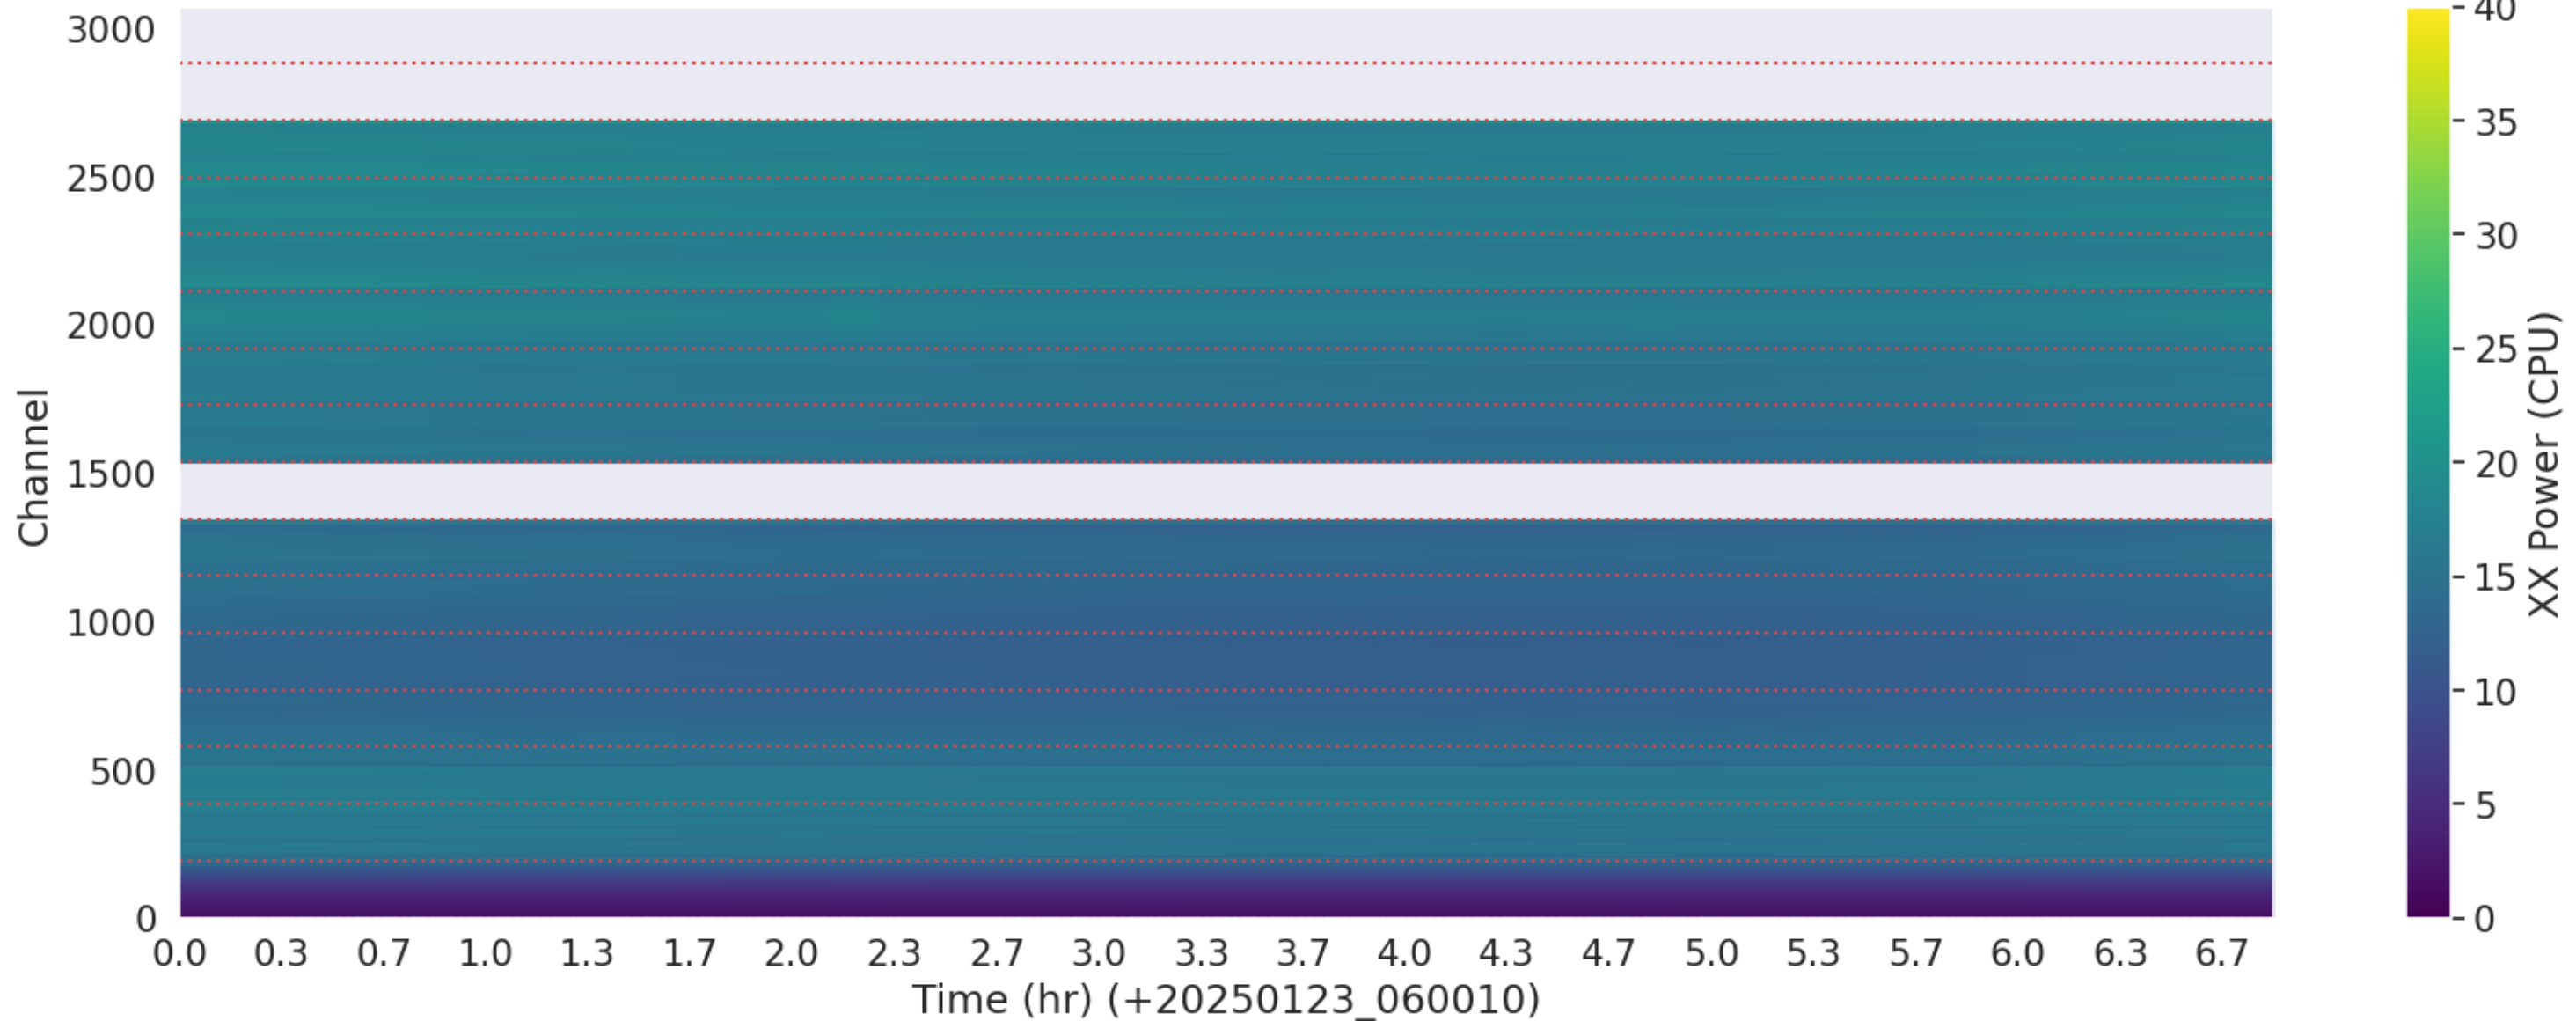

LWA199 - Correlator# 277 - XX - FLAGS: Good