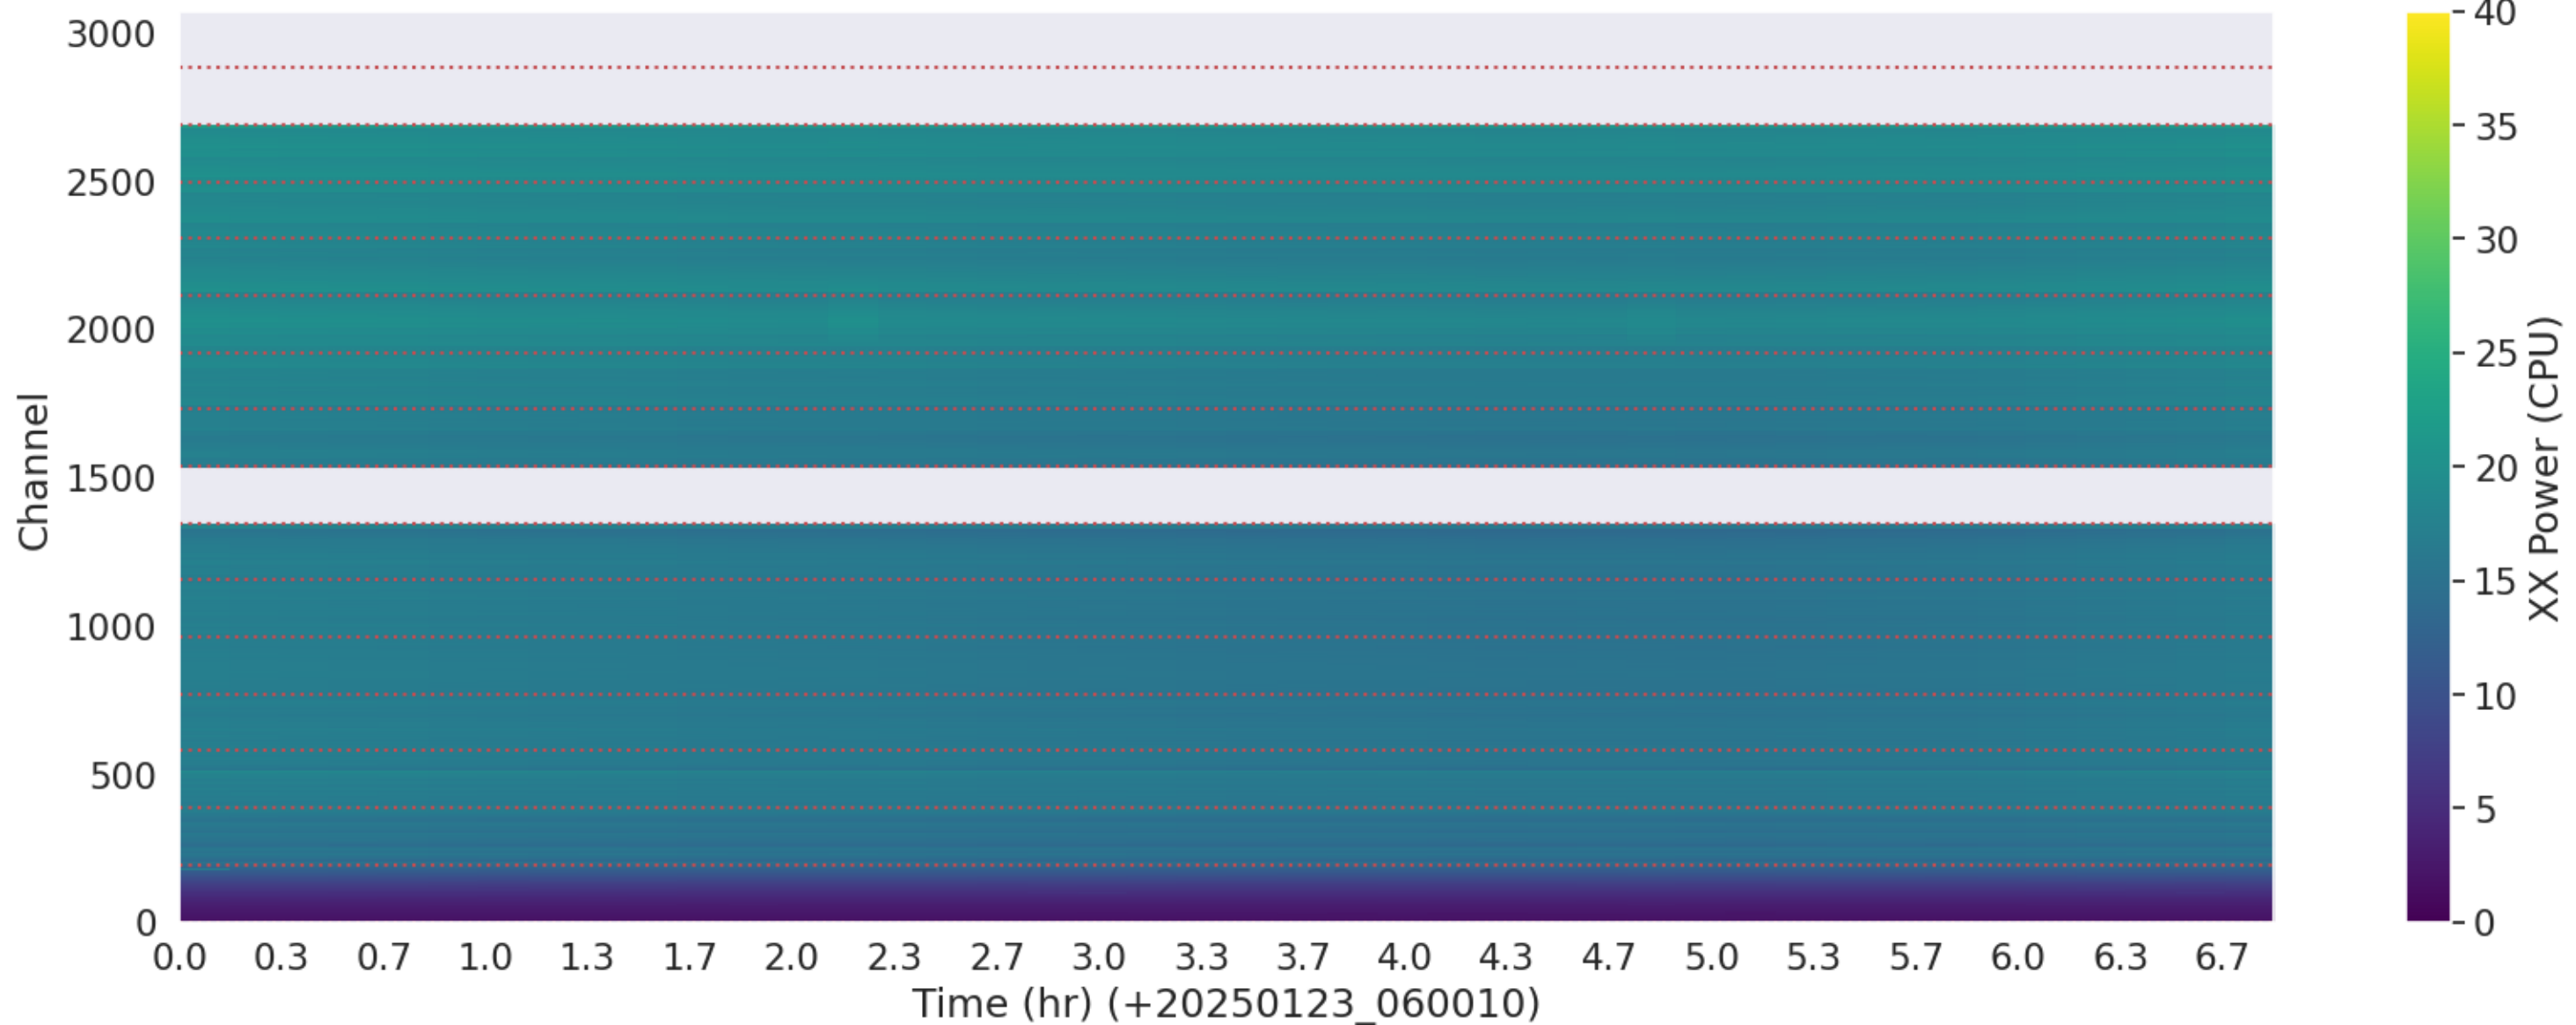

LWA040 - Correlator# 076 - XX - FLAGS: Good