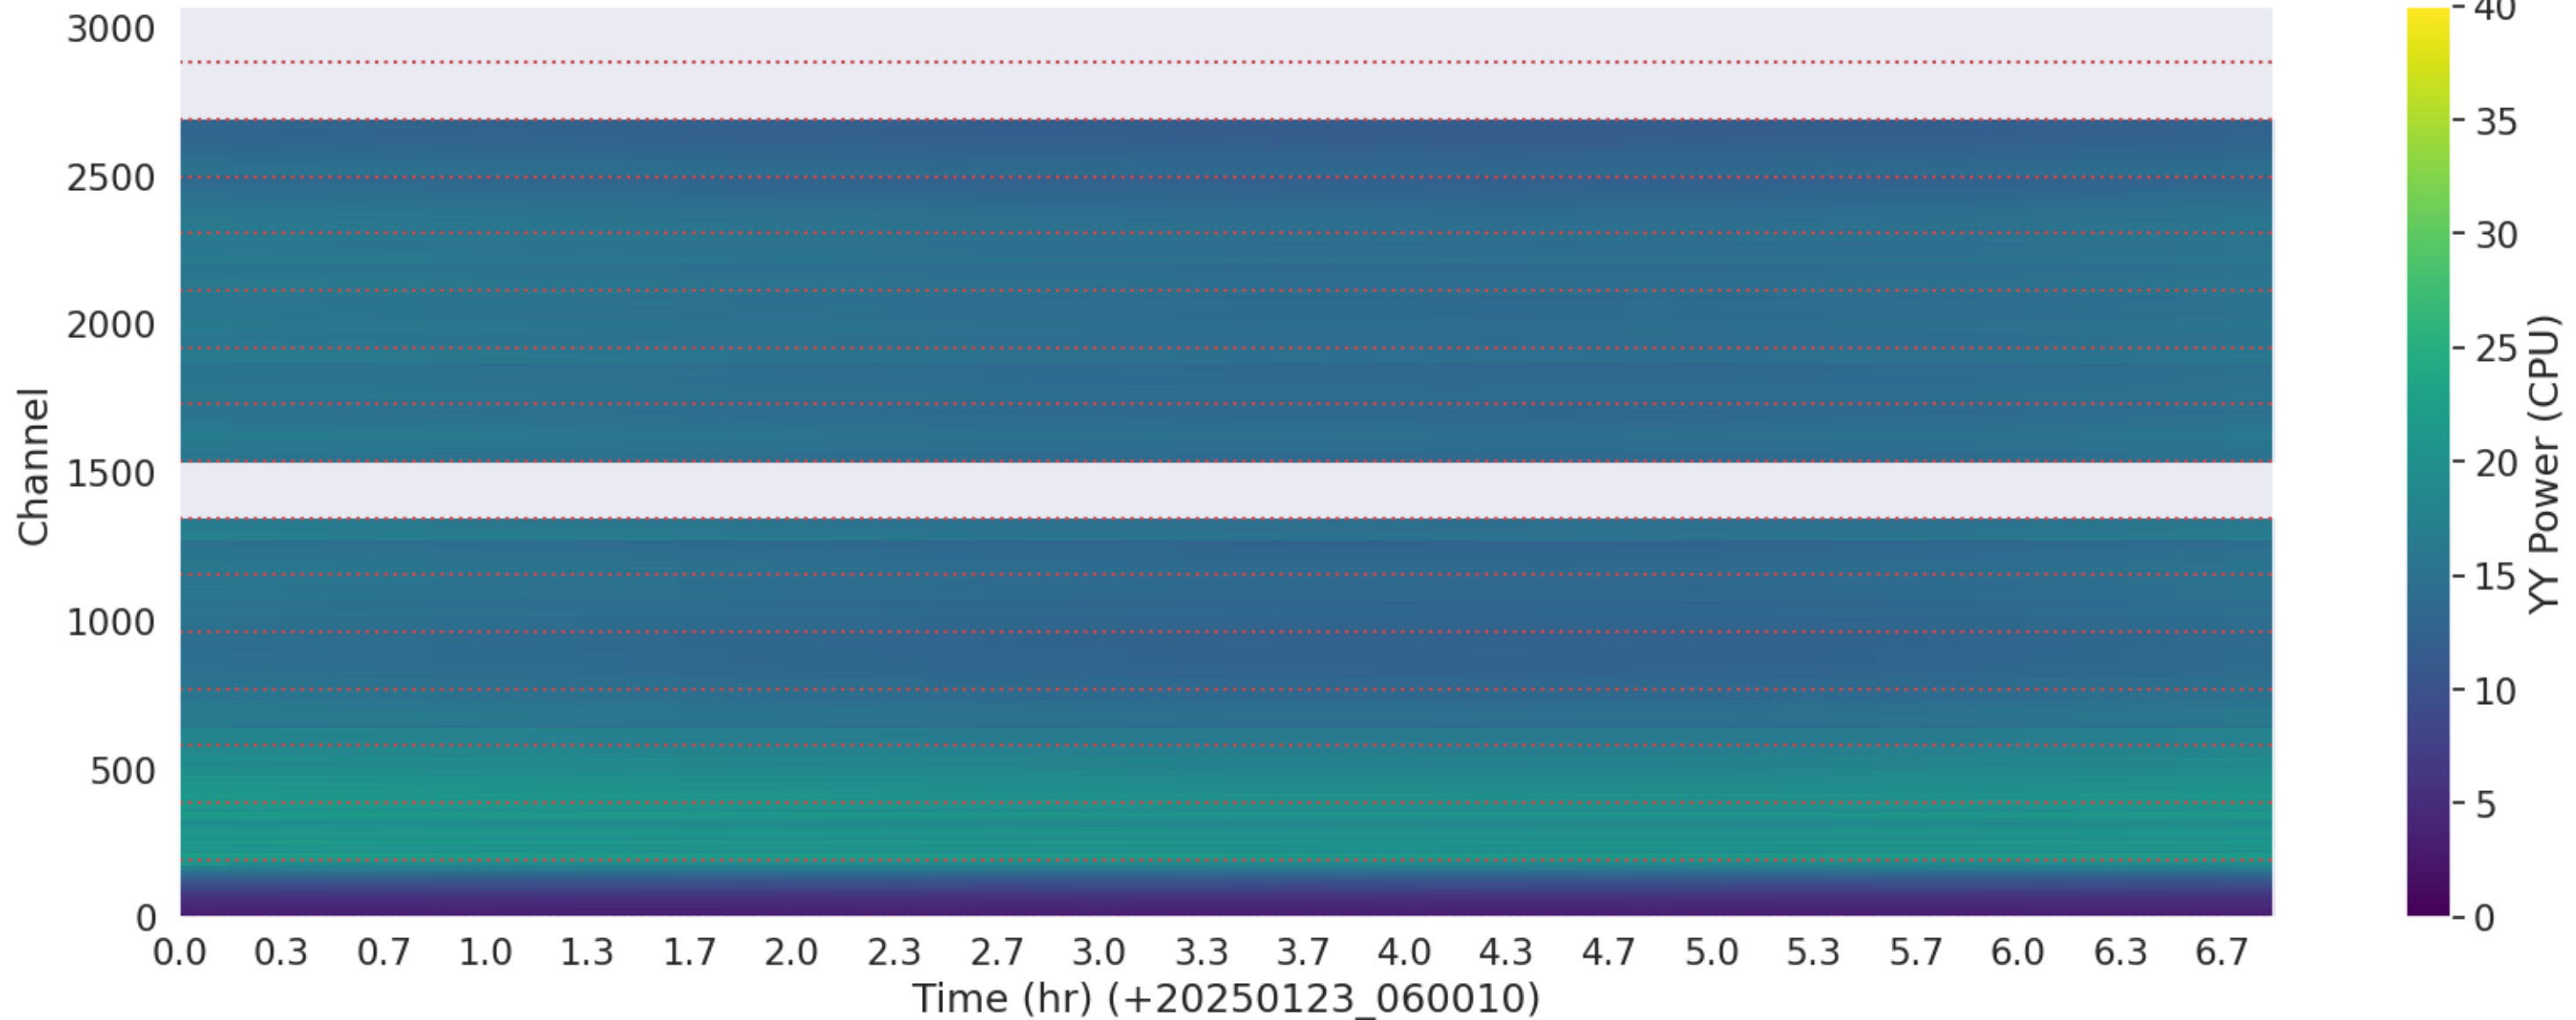

LWA127 - Correlator# 225 - XX - FLAGS: Good

LWA127 - Correlator# 225 - YY - FLAGS: Good

LWA126 - Correlator# 226 - XX - FLAGS: Good

LWA126 - Correlator# 226 - YY - FLAGS: Good

LWA125 - Correlator# 227 - XX - FLAGS: Good