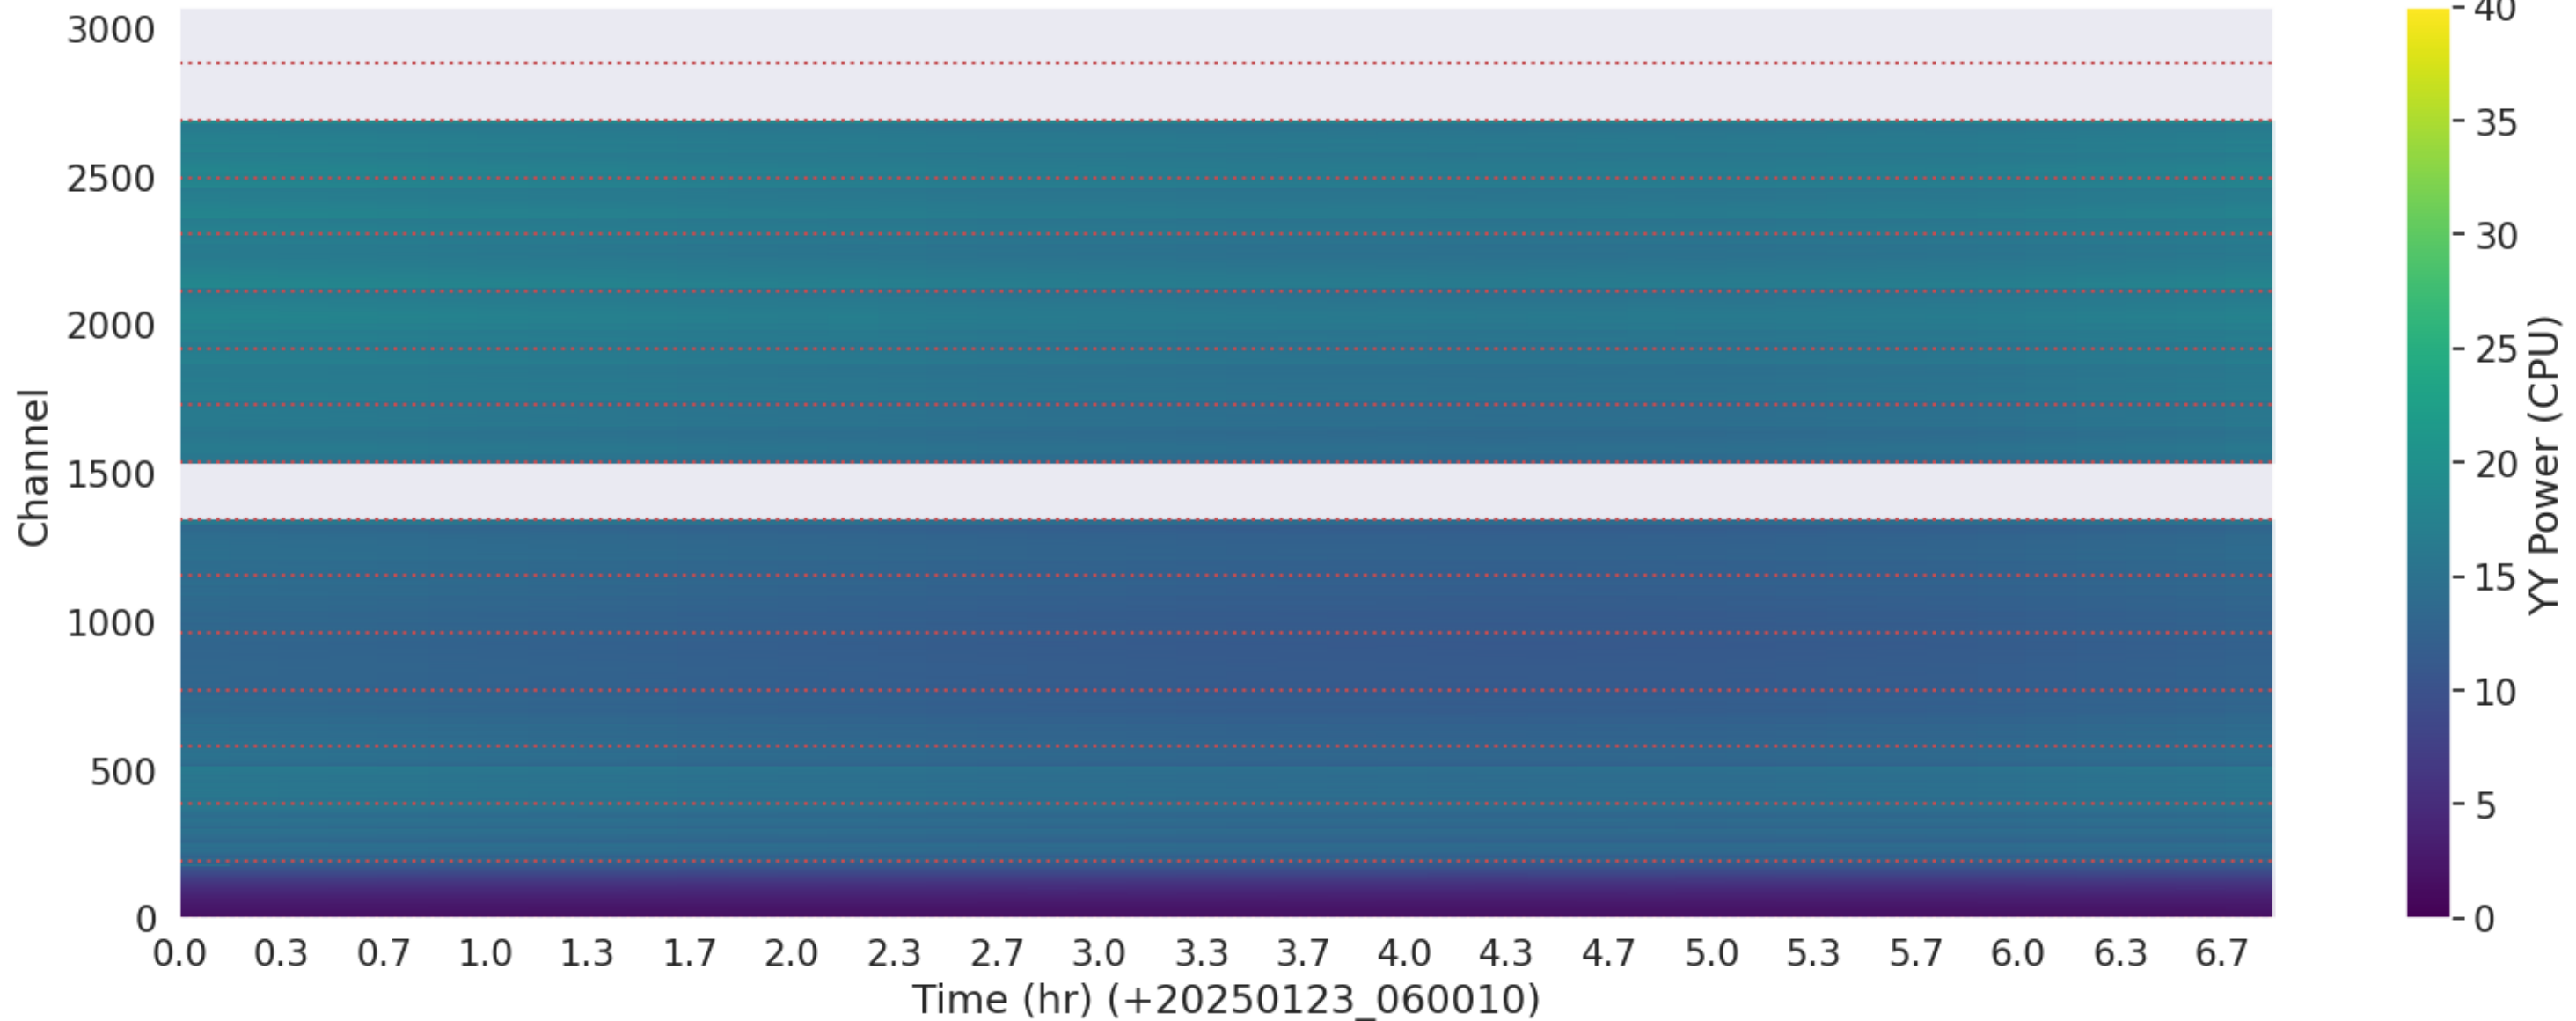

LWA137 - Correlator# 258 - YY - FLAGS: Good