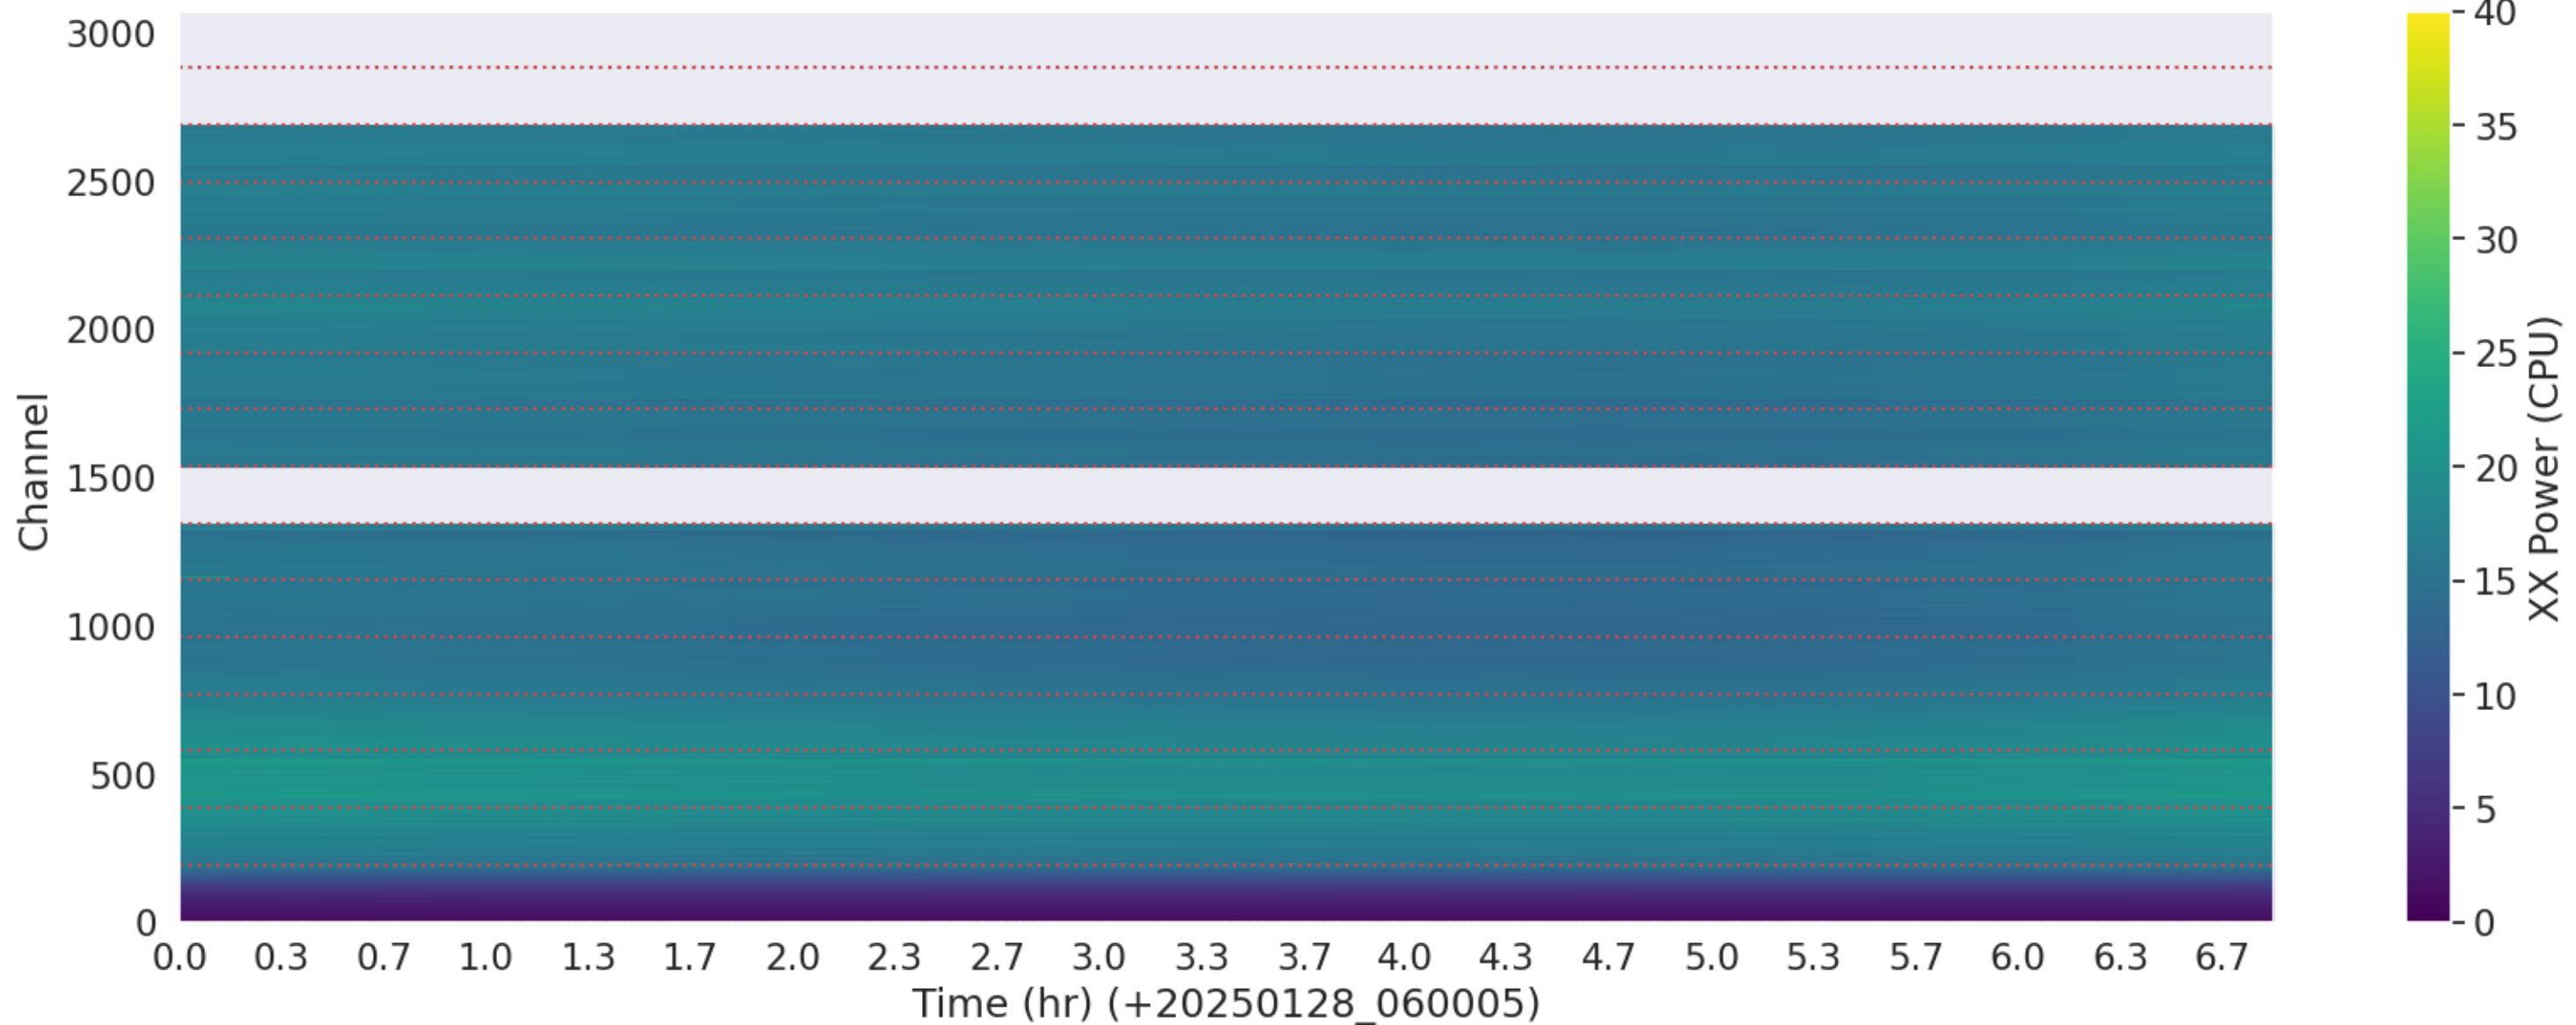

LWA102 - Correlator# 177 - YY - FLAGS: Good

LWA105 - Correlator# 178 - XX - FLAGS: HighTimeVar

LWA105 - Correlator# 178 - YY - FLAGS: Good

LWA104 - Correlator# 179 - XX - FLAGS: Good

LWA104 - Correlator# 179 - YY - FLAGS: Good