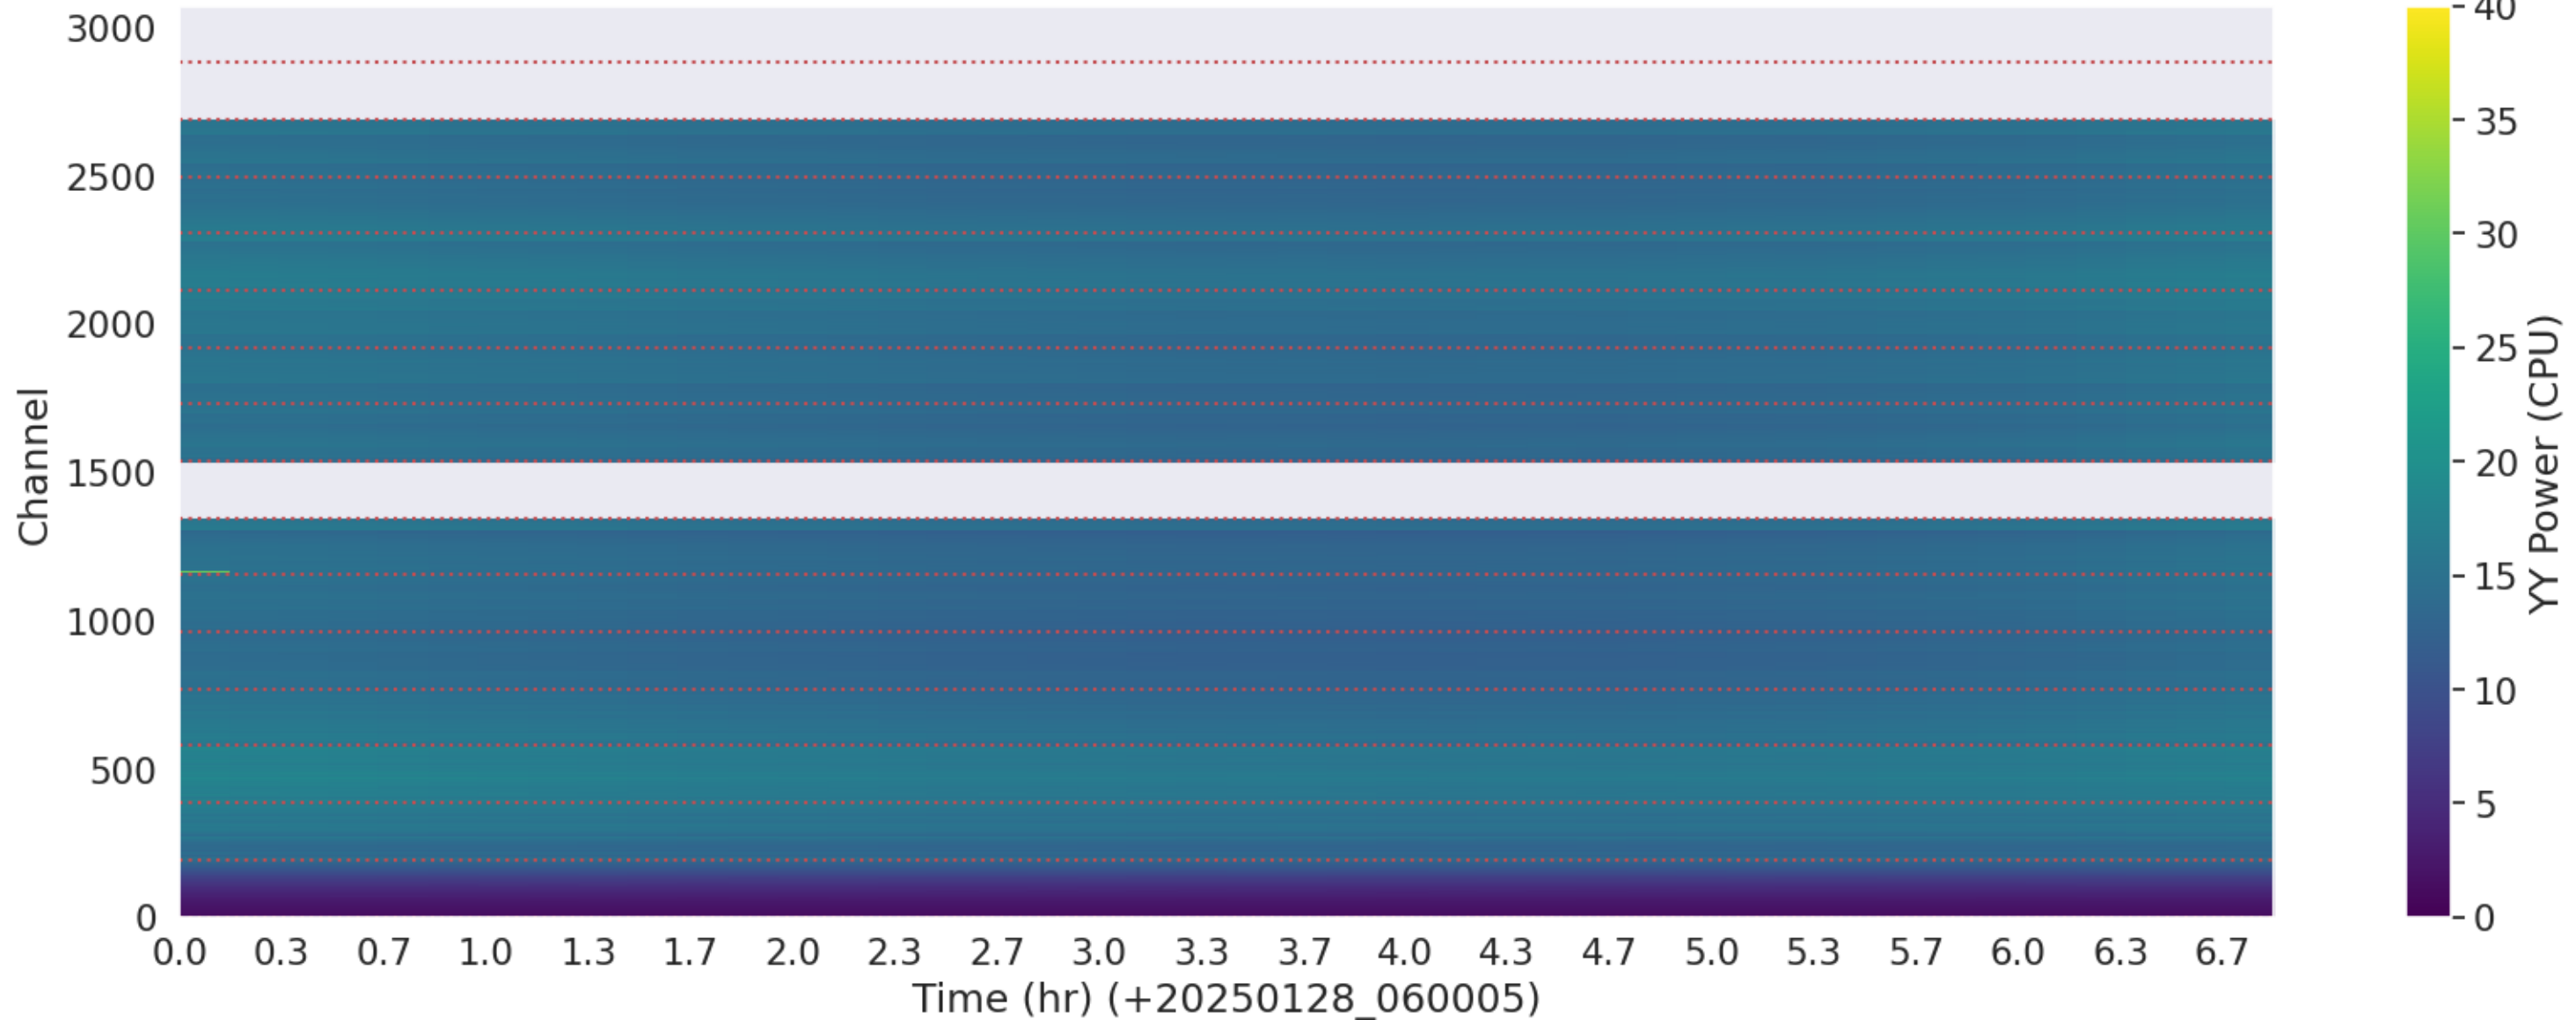

LWA128 - Correlator# 229 - YY - FLAGS: Good

LWA153 - Correlator# 230 - XX - FLAGS: Good

LWA153 - Correlator# 230 - YY - FLAGS: Good

LWA181 - Correlator# 231 - YY - FLAGS: Good

LWA155 - Correlator# 232 - XX - FLAGS: Good