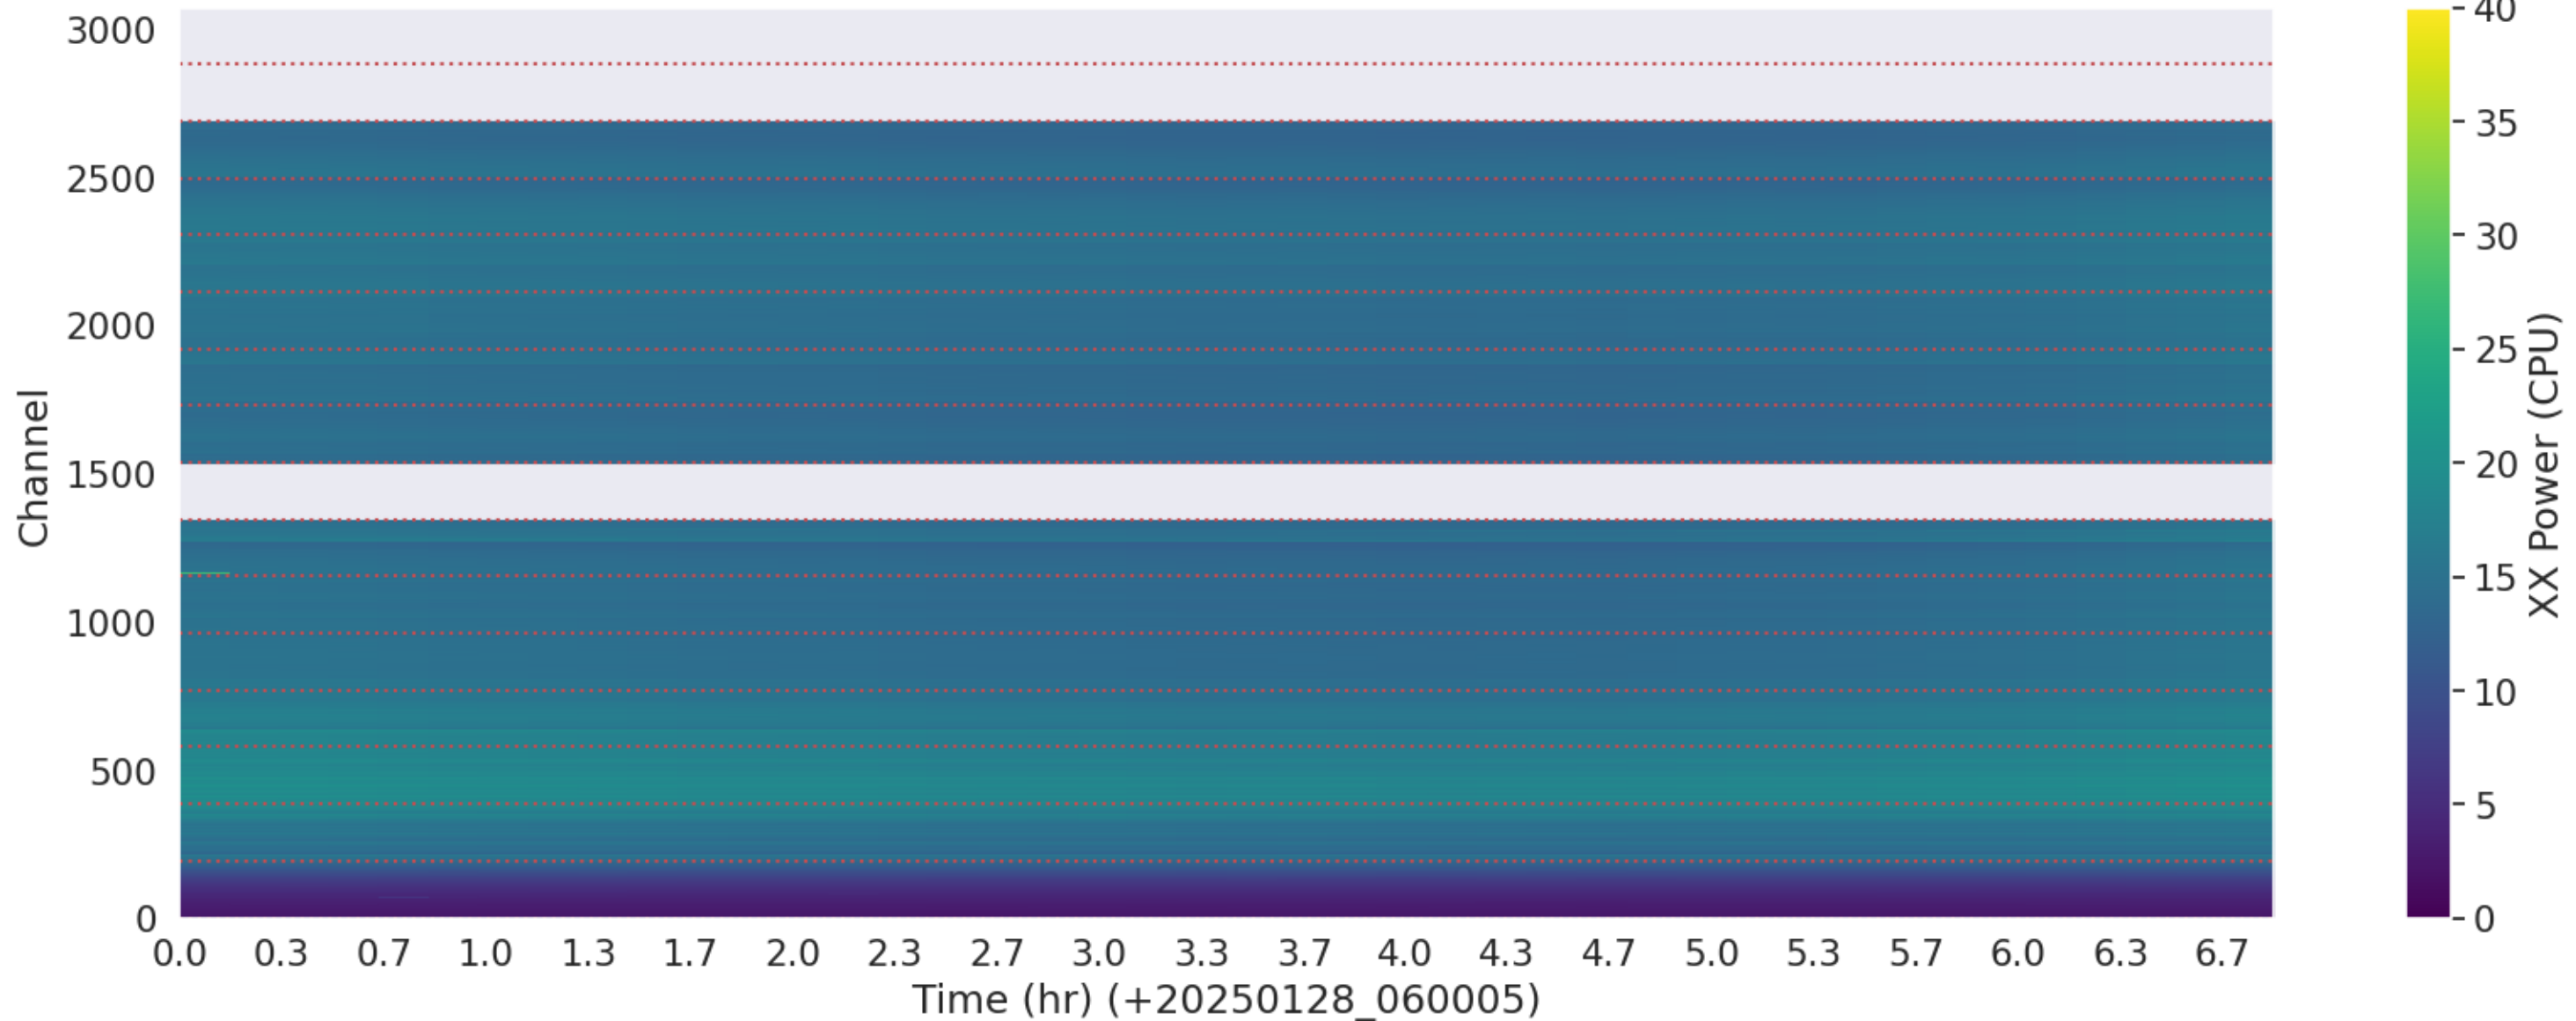

LWA122 - Correlator# 152 - YY - FLAGS: Good

LWA121 - Correlator# 153 - XX - FLAGS: Good

LWA121 - Correlator# 153 - YY - FLAGS: Good

LWA325 - Correlator# 154 - XX - FLAGS: Good

LWA325 - Correlator# 154 - YY - FLAGS: Good