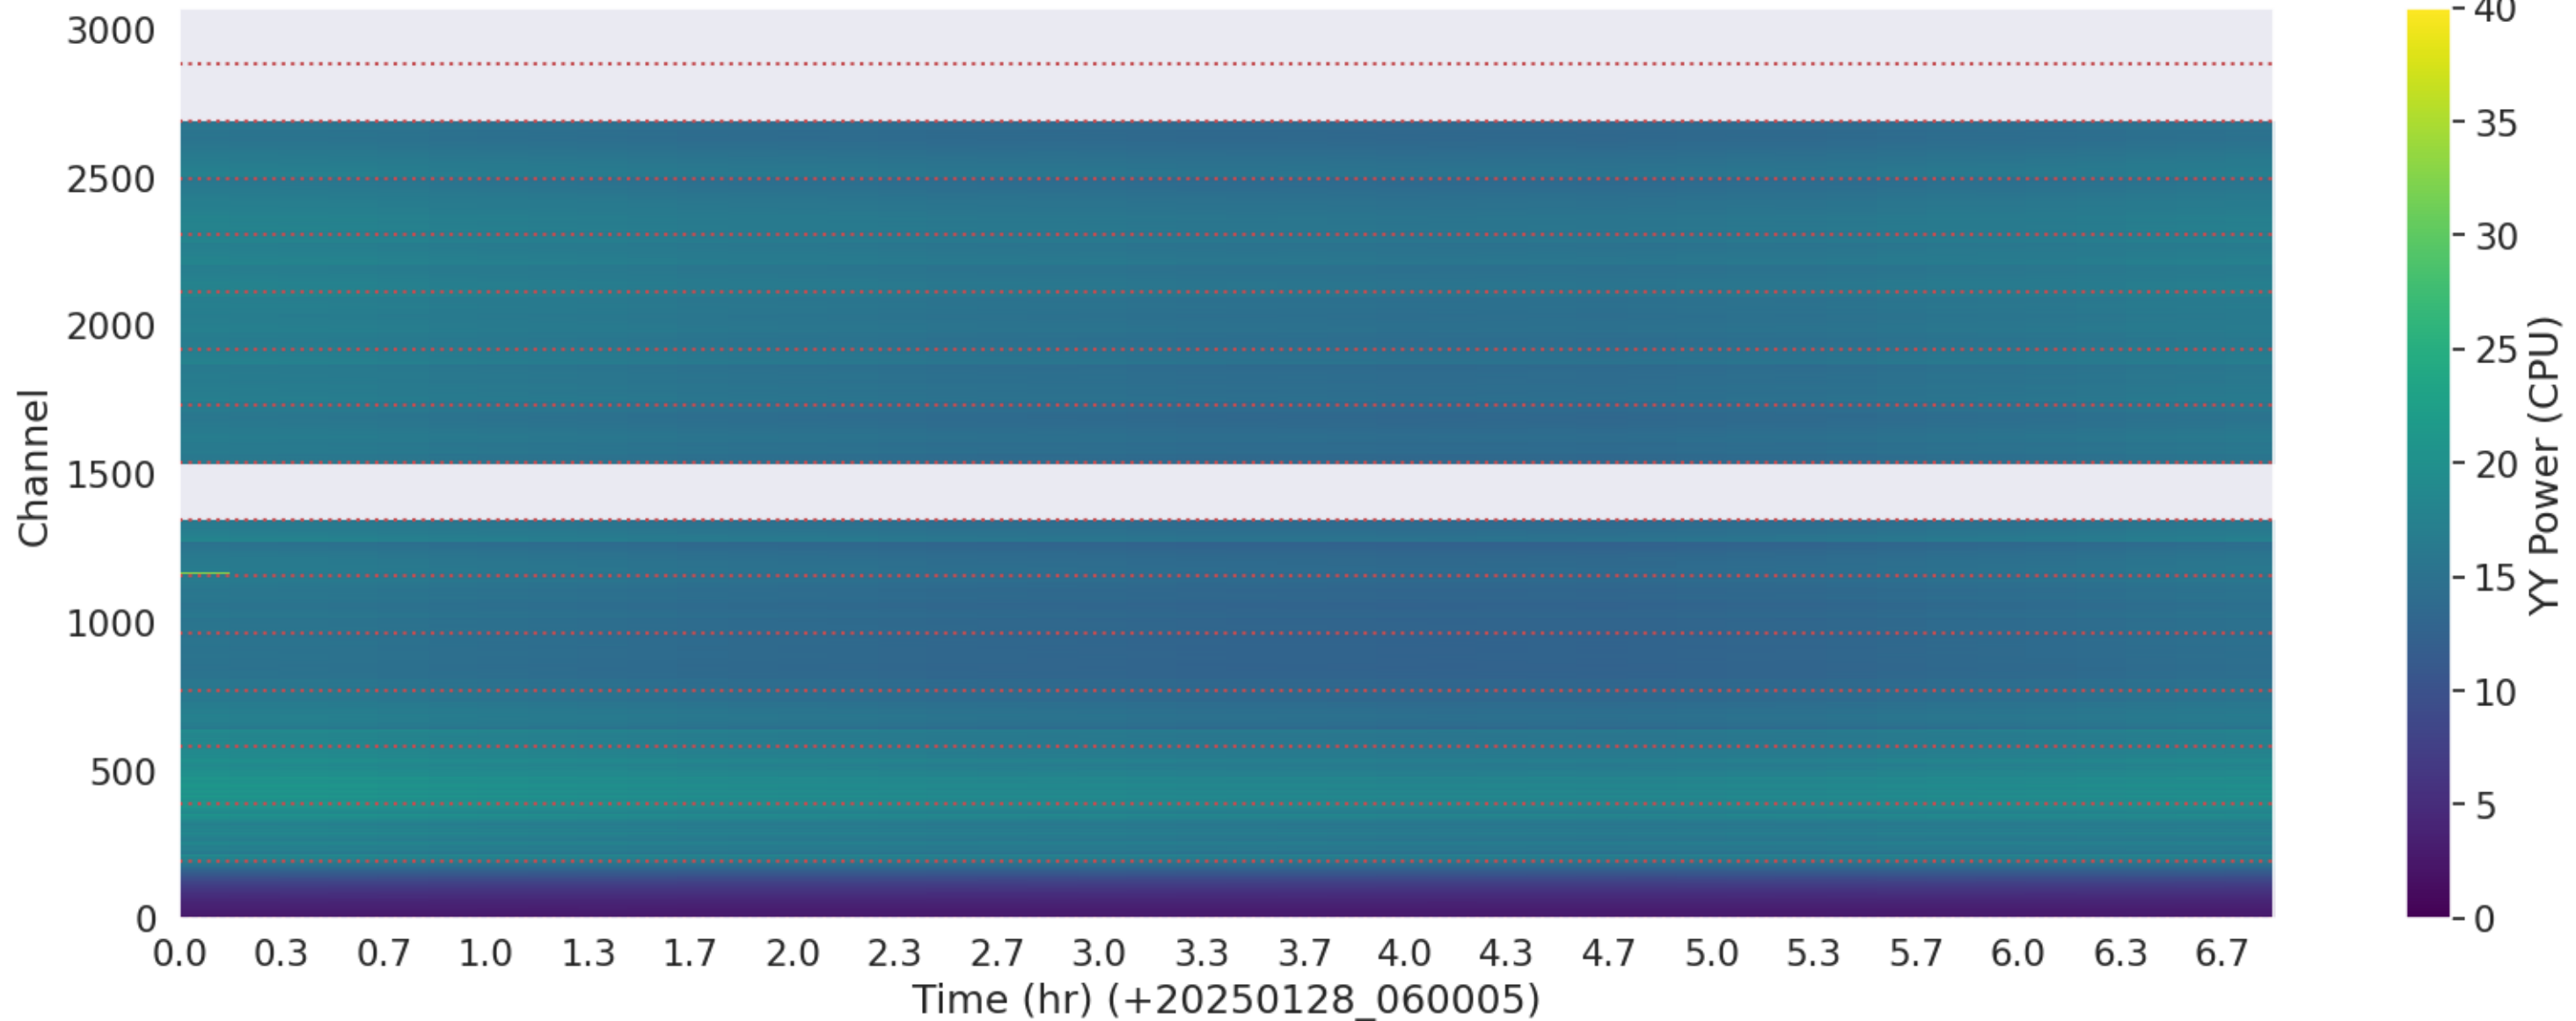

LWA361 - Correlator# 158 - YY - FLAGS: Good