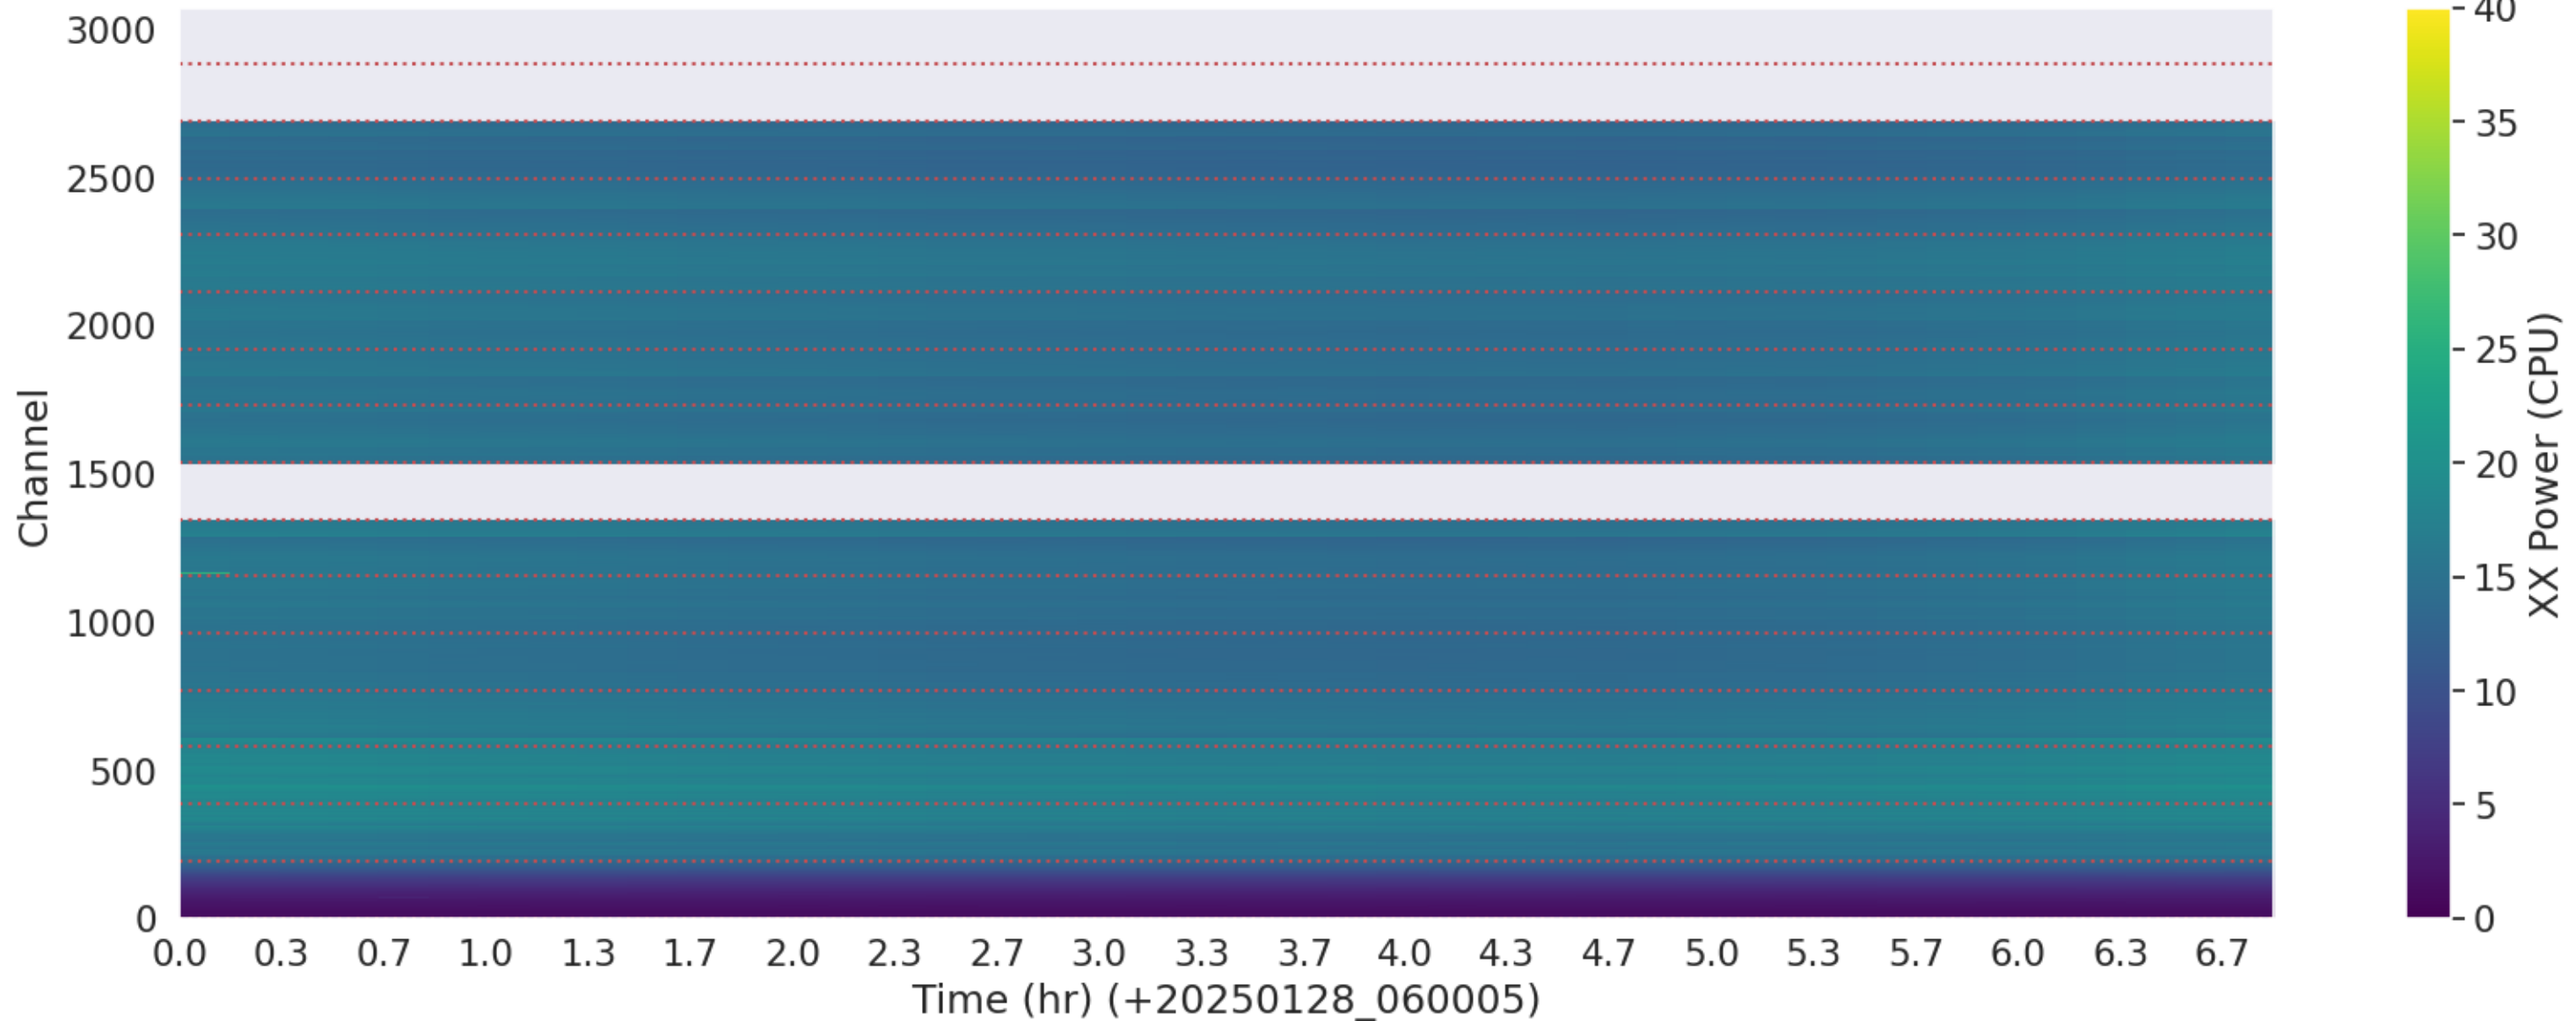

LWA128 - Correlator# 229 - YY - FLAGS: Good

LWA153 - Correlator# 230 - XX - FLAGS: Good

LWA153 - Correlator# 230 - YY - FLAGS: Good

LWA181 - Correlator# 231 - YY - FLAGS: Good

LWA155 - Correlator# 232 - XX - FLAGS: Good