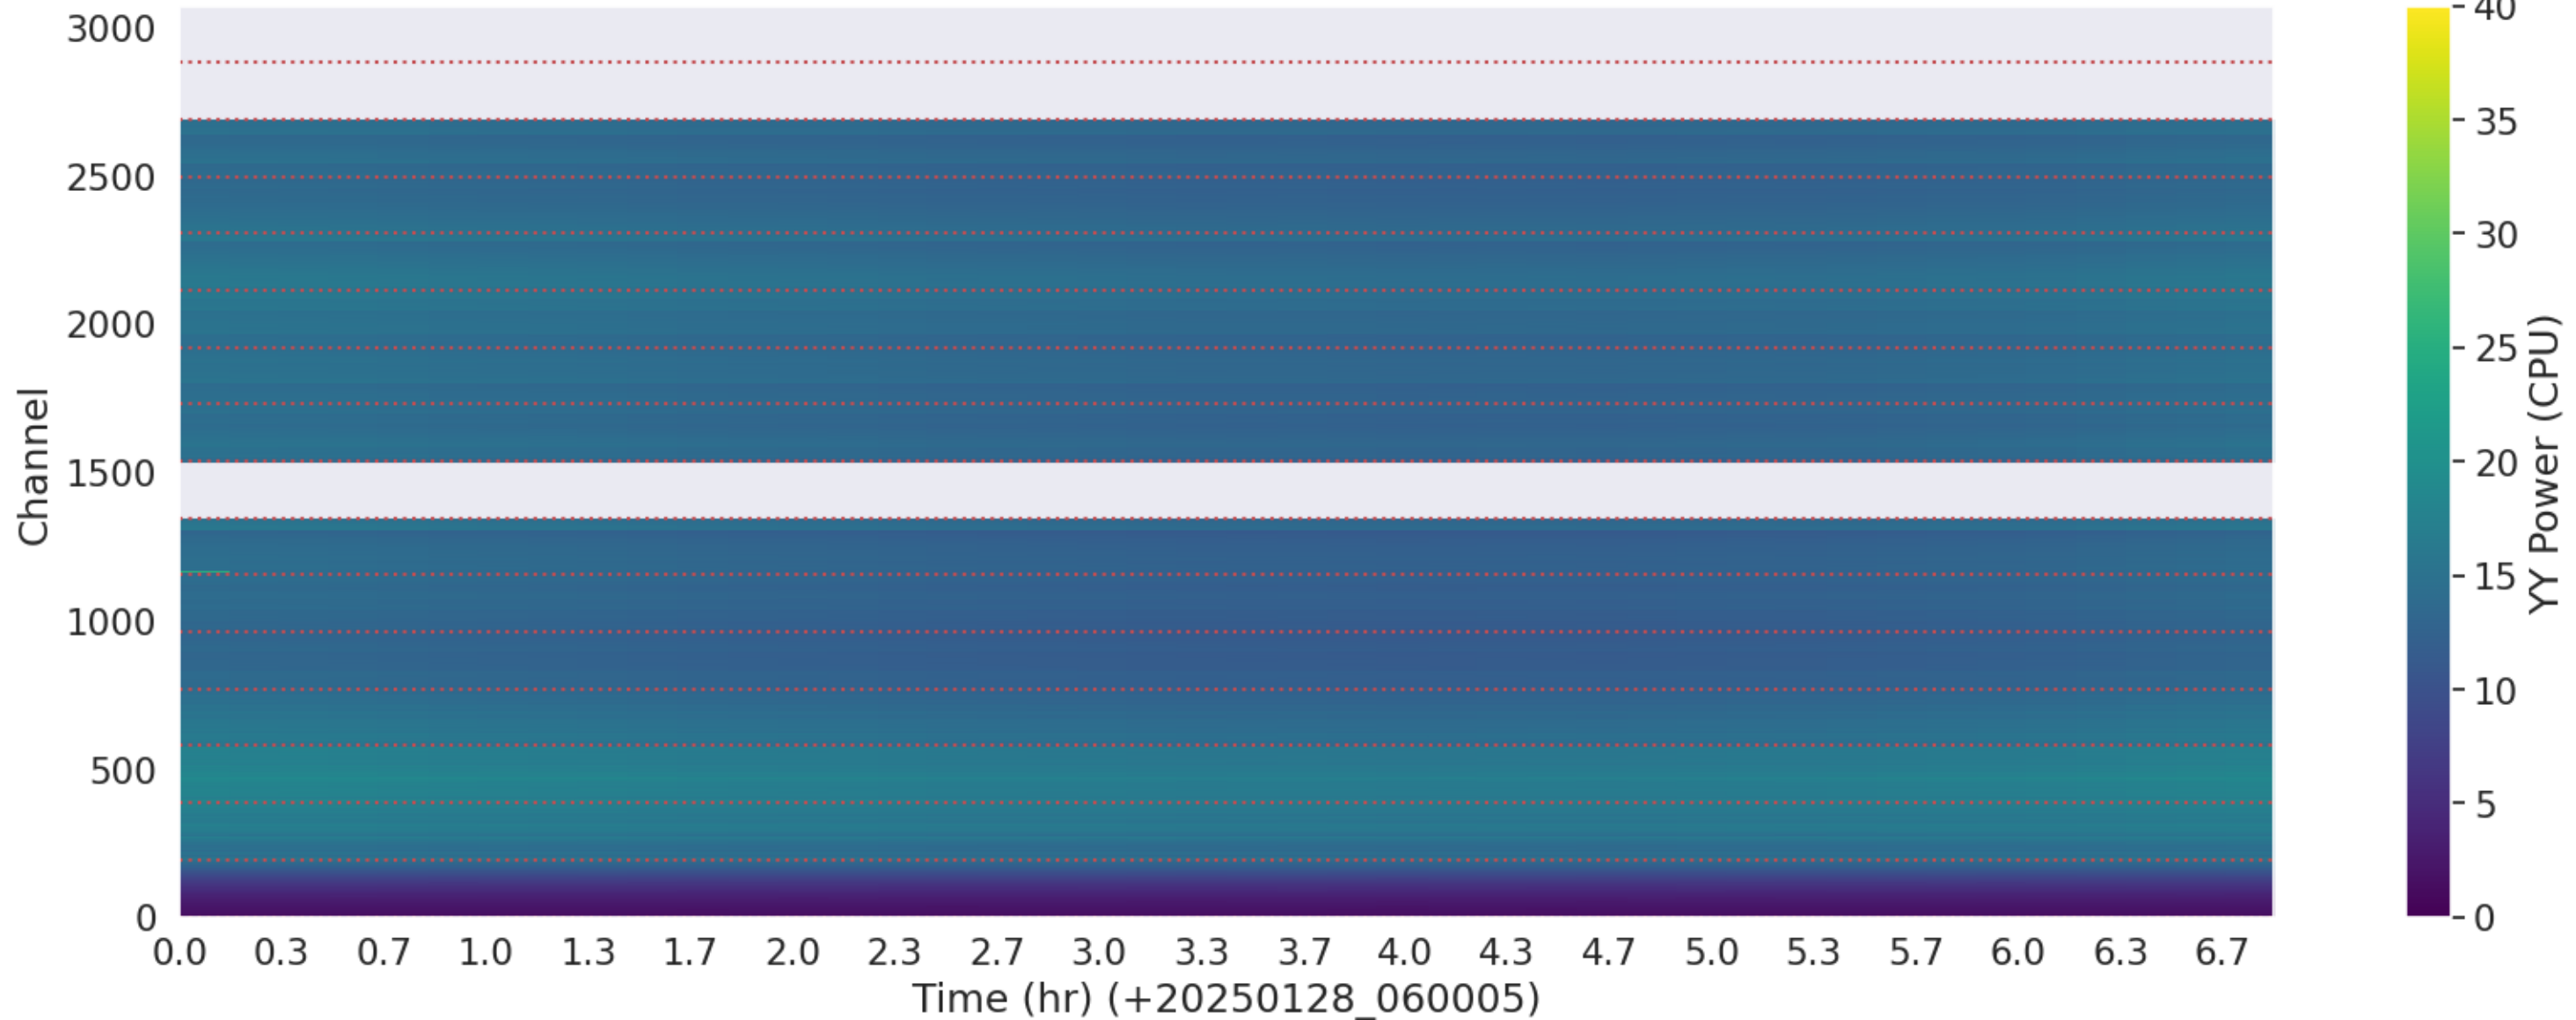

LWA148 - Correlator# 217 - YY - FLAGS: Good