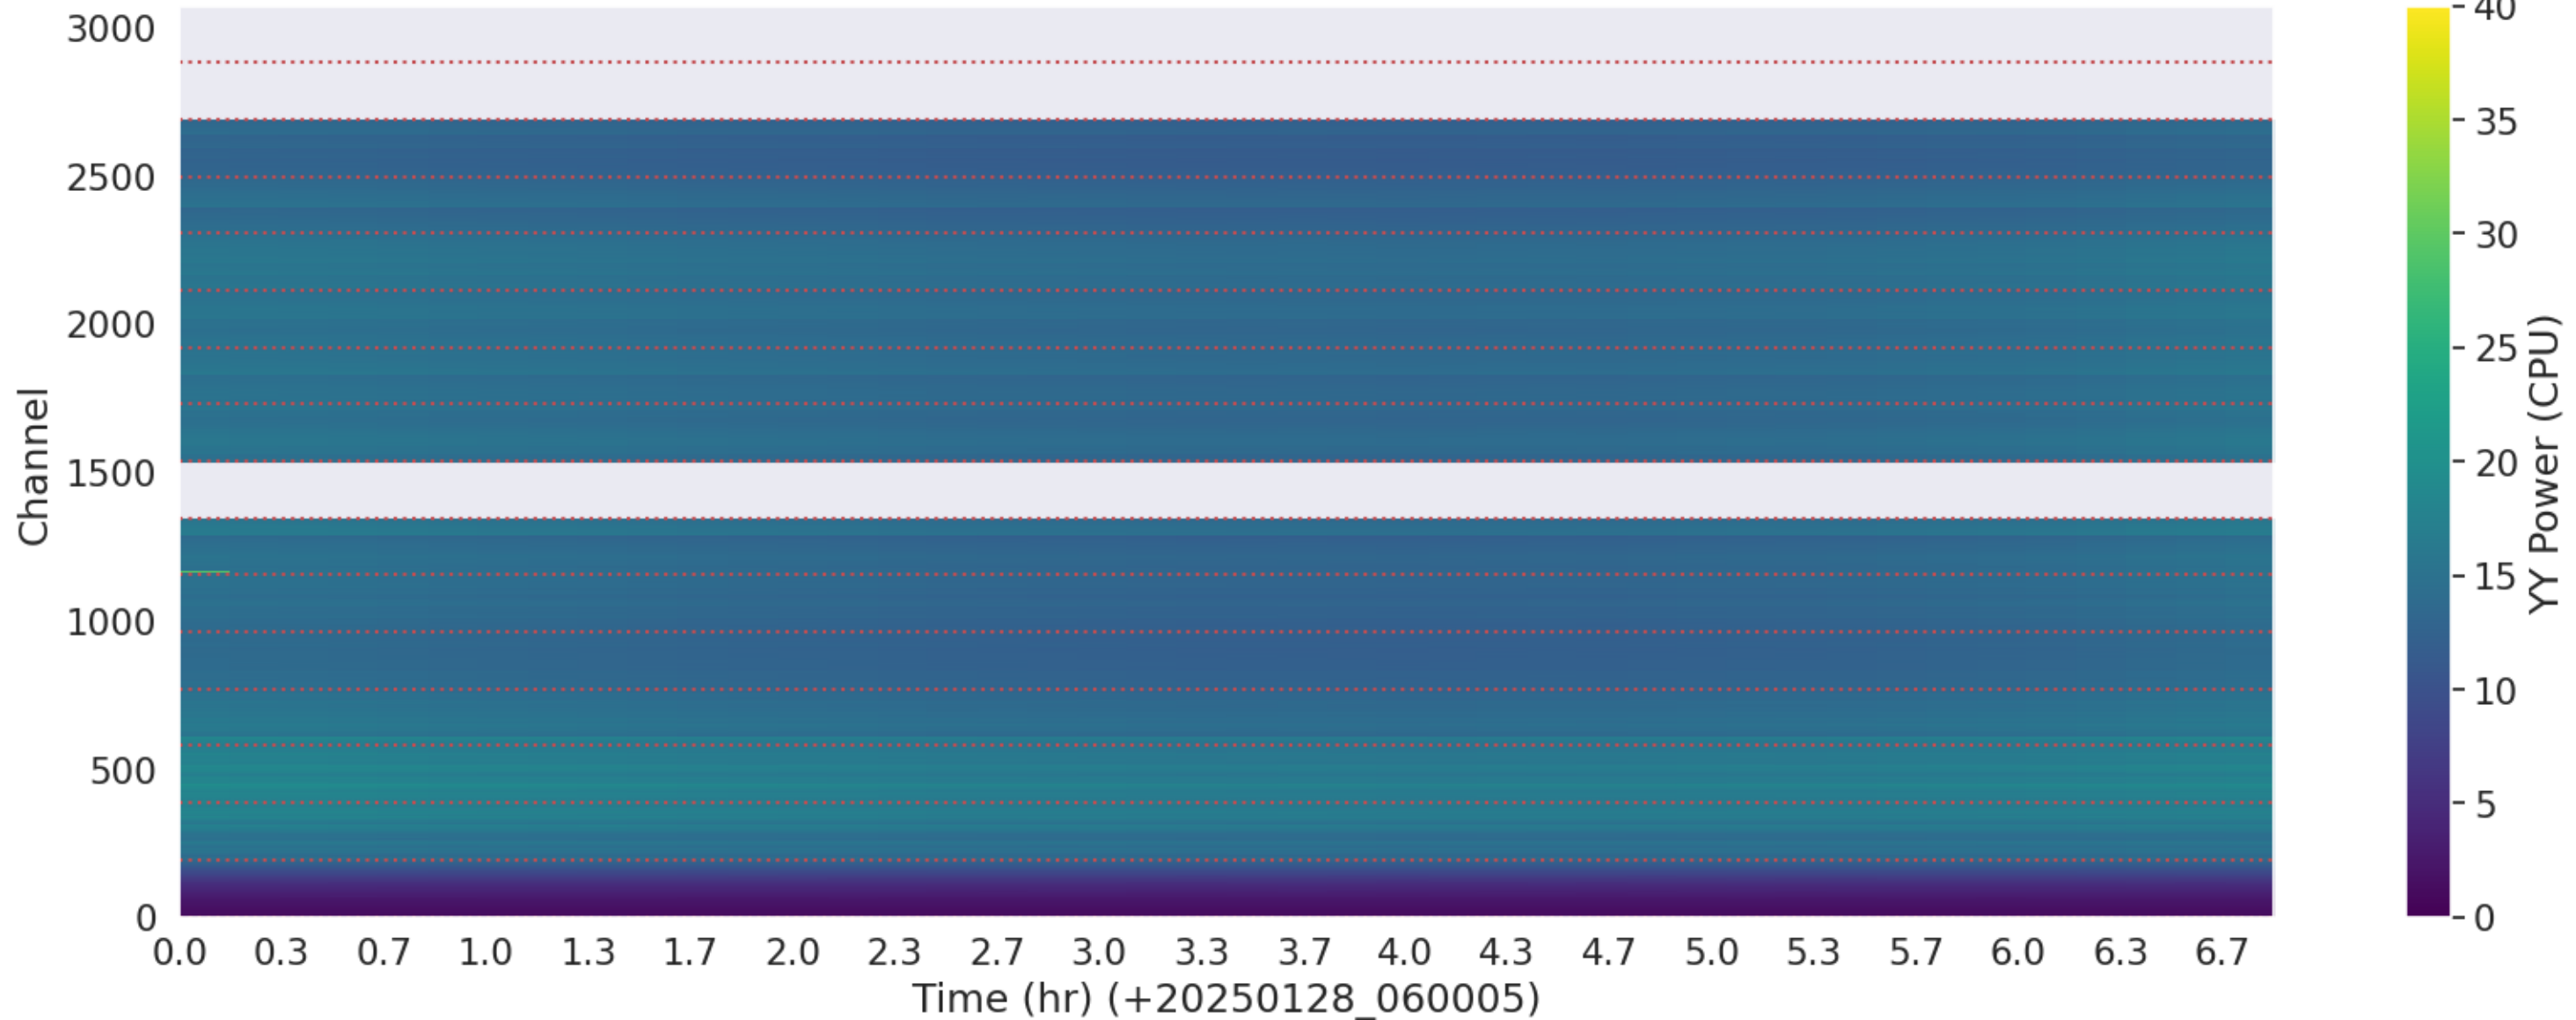

LWA154 - Correlator# 233 - YY - FLAGS: Good