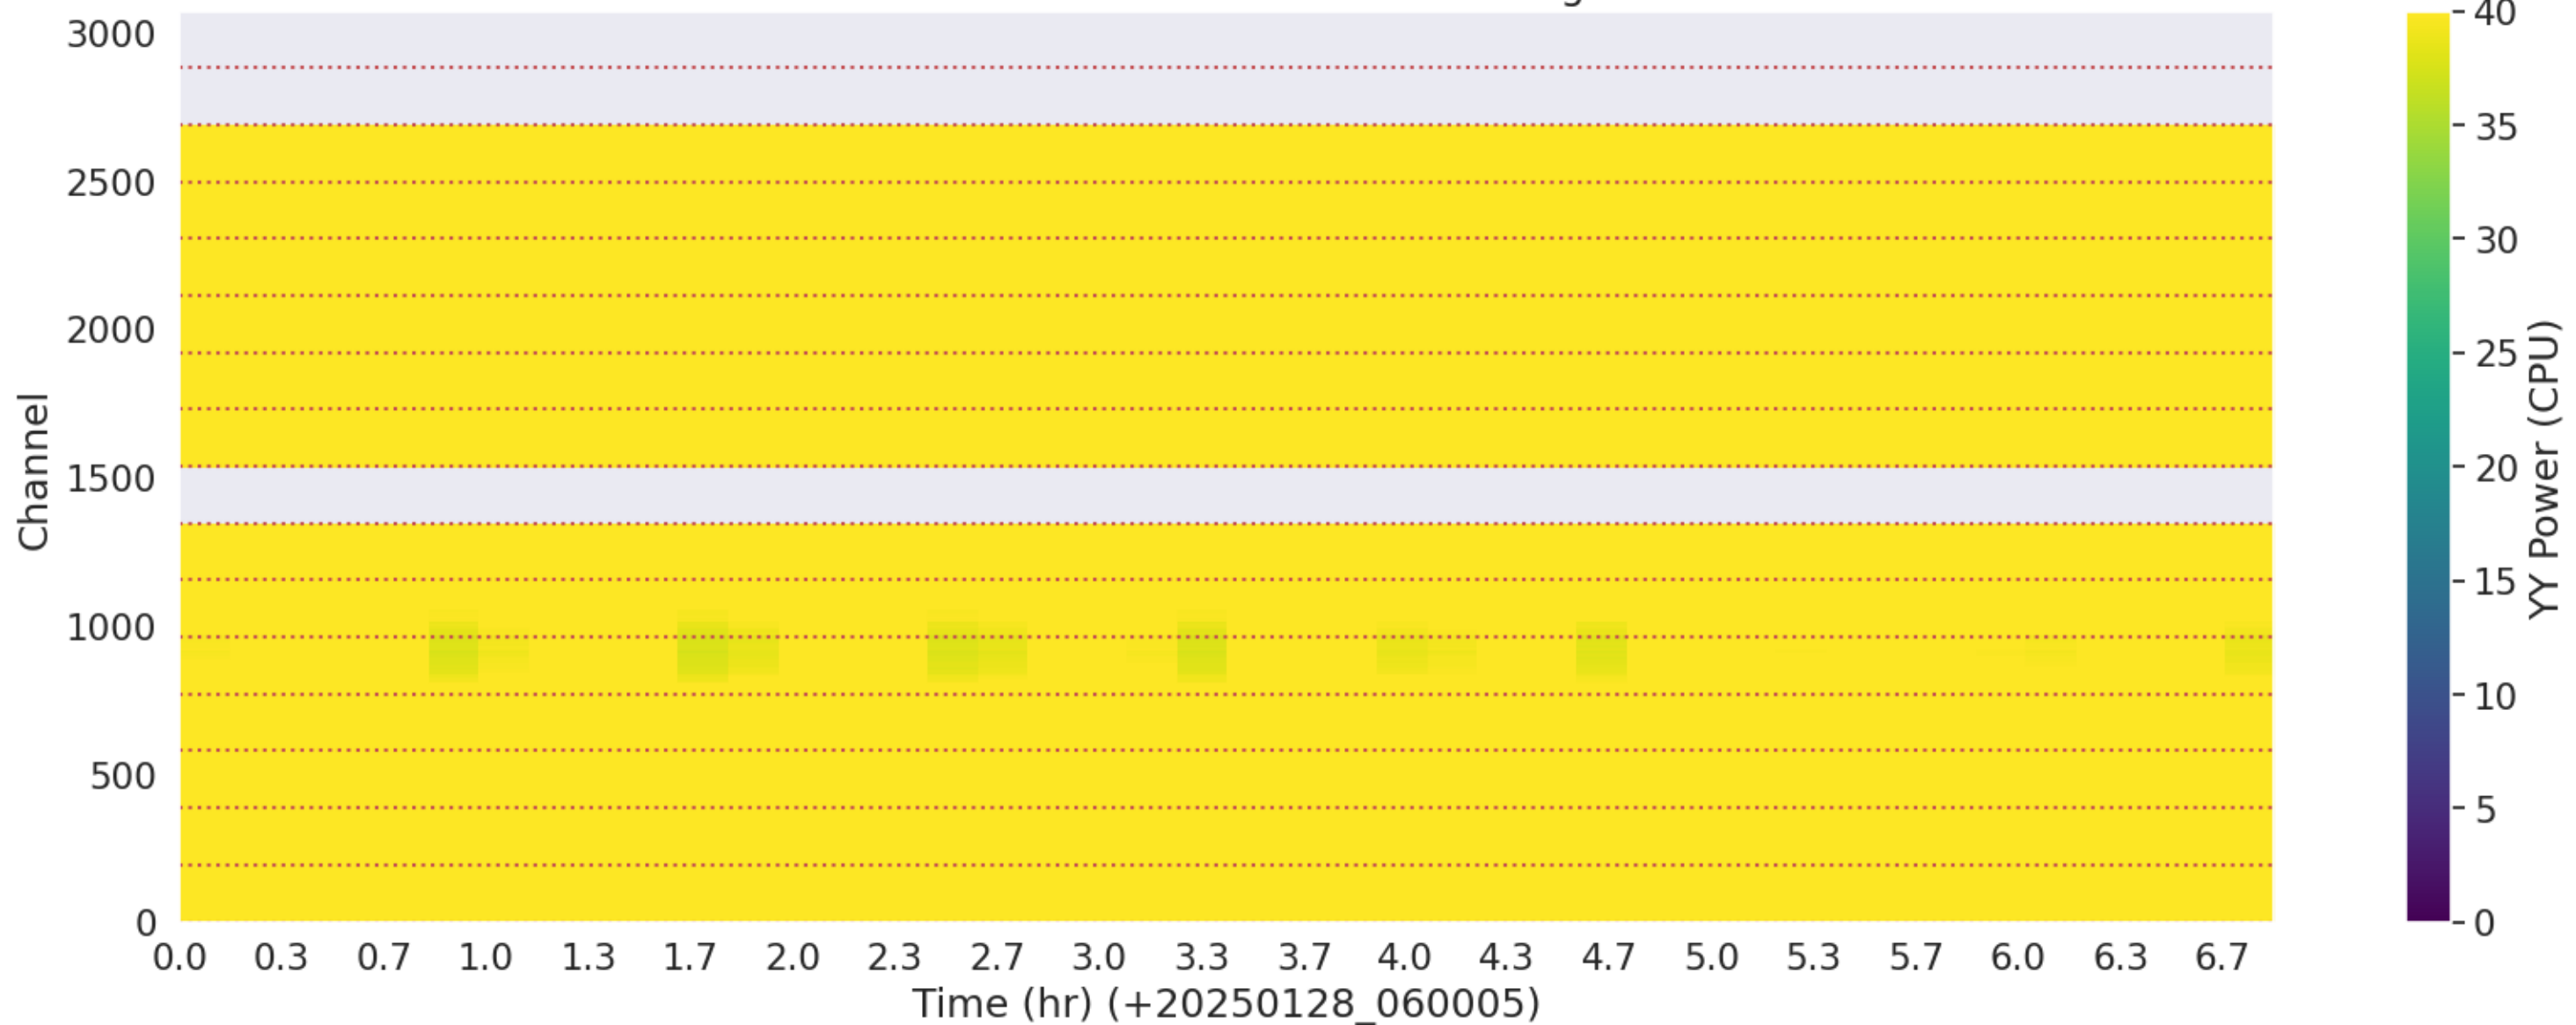

LWA280 - Correlator# 041 - YY - FLAGS: HighPower