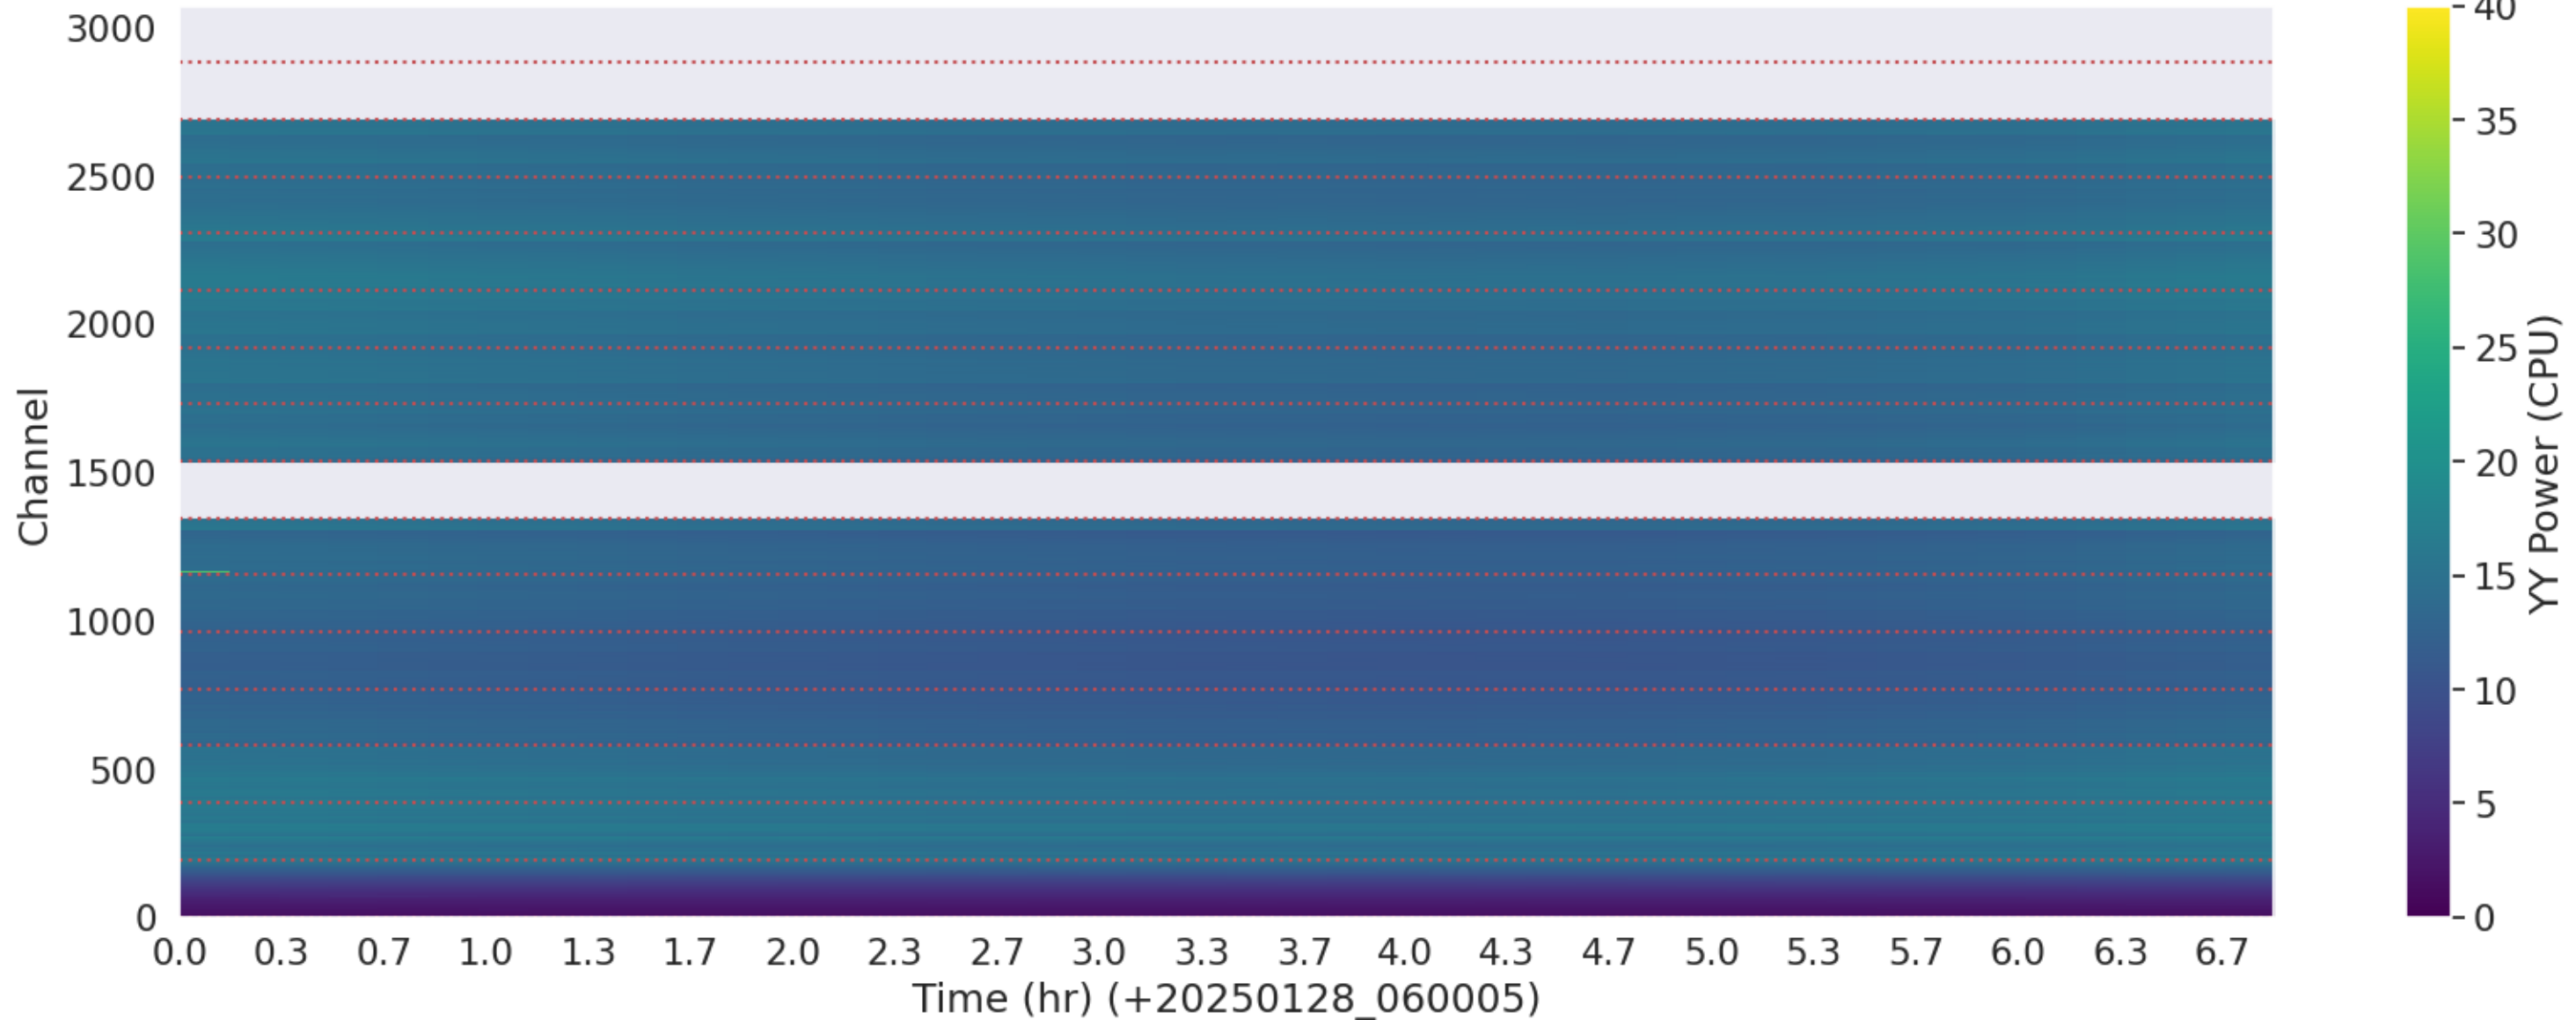

LWA082 - Correlator# 209 - YY - FLAGS: Good