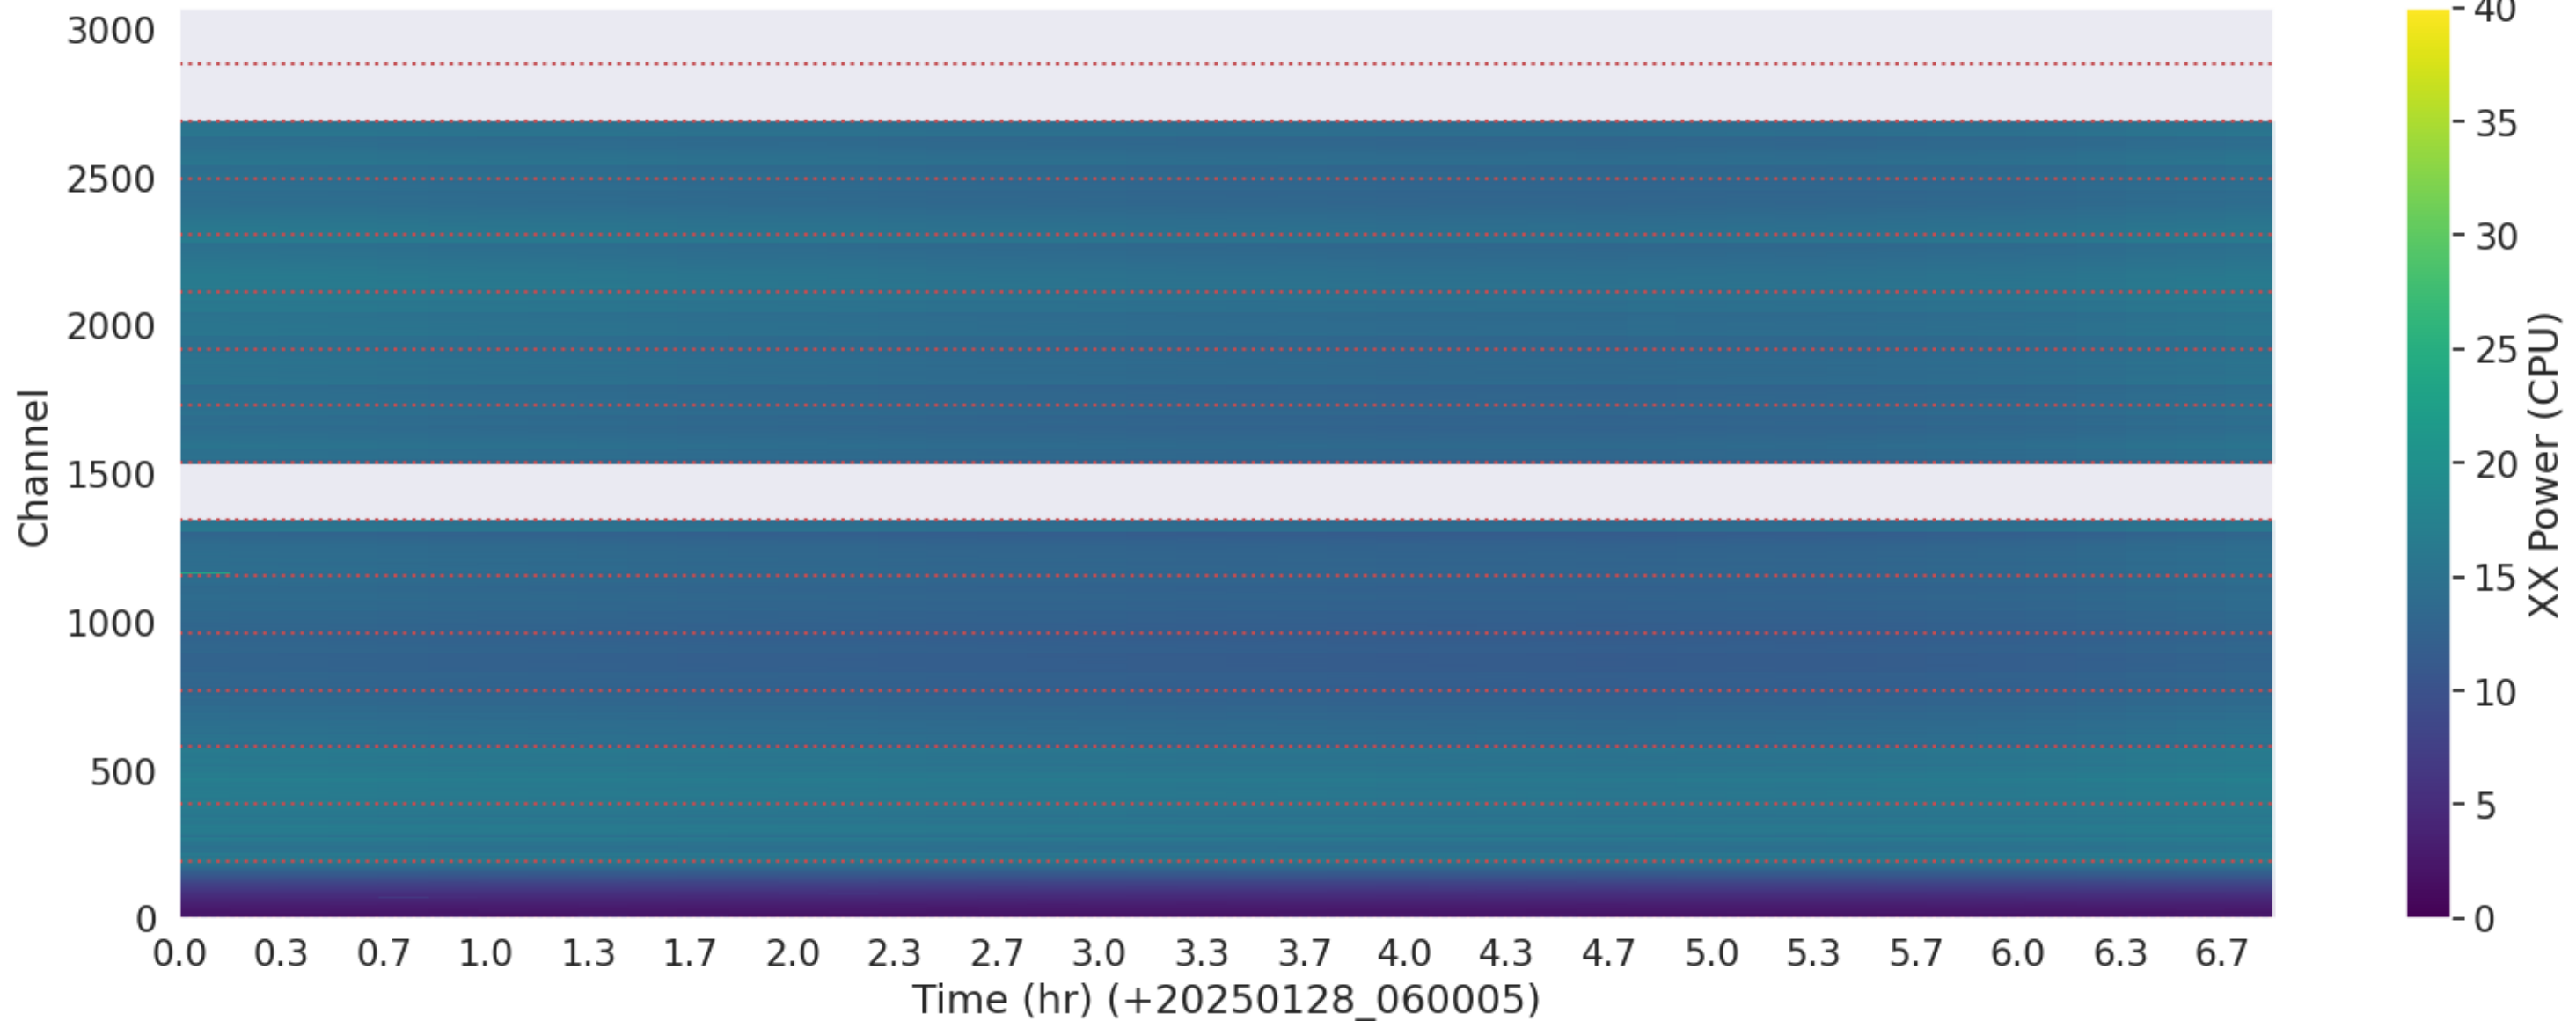

LWA110 - Correlator# 198 - XX - FLAGS: LowPower

LWA109 - Correlator# 199 - XX - FLAGS: Good

LWA109 - Correlator# 199 - YY - FLAGS: Good

LWA112 - Correlator# 200 - XX - FLAGS: Good

LWA112 - Correlator# 200 - YY - FLAGS: Good