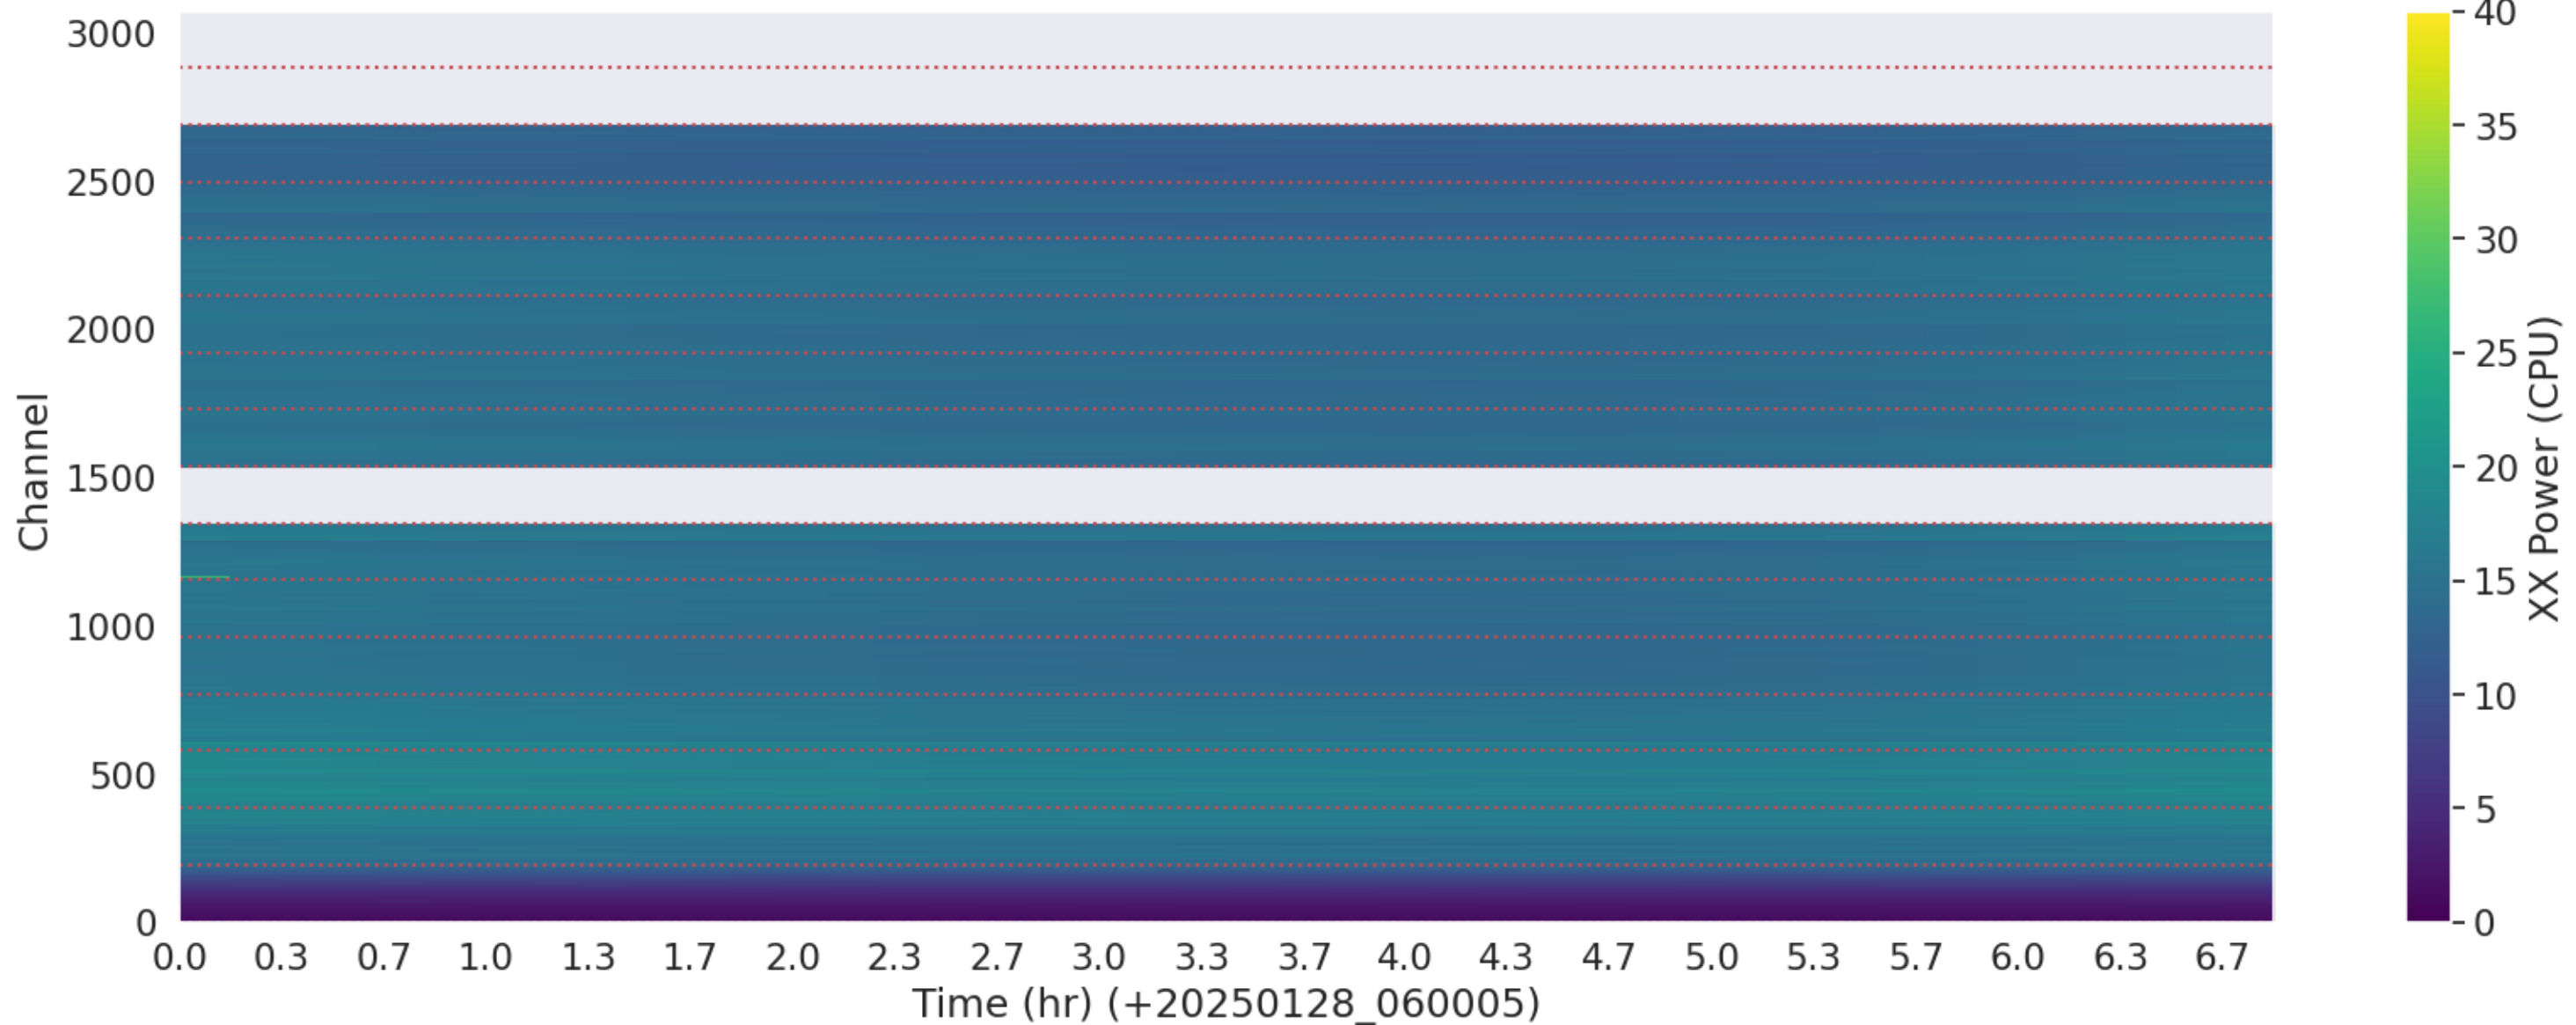

LWA153 - Correlator# 230 - XX - FLAGS: Good