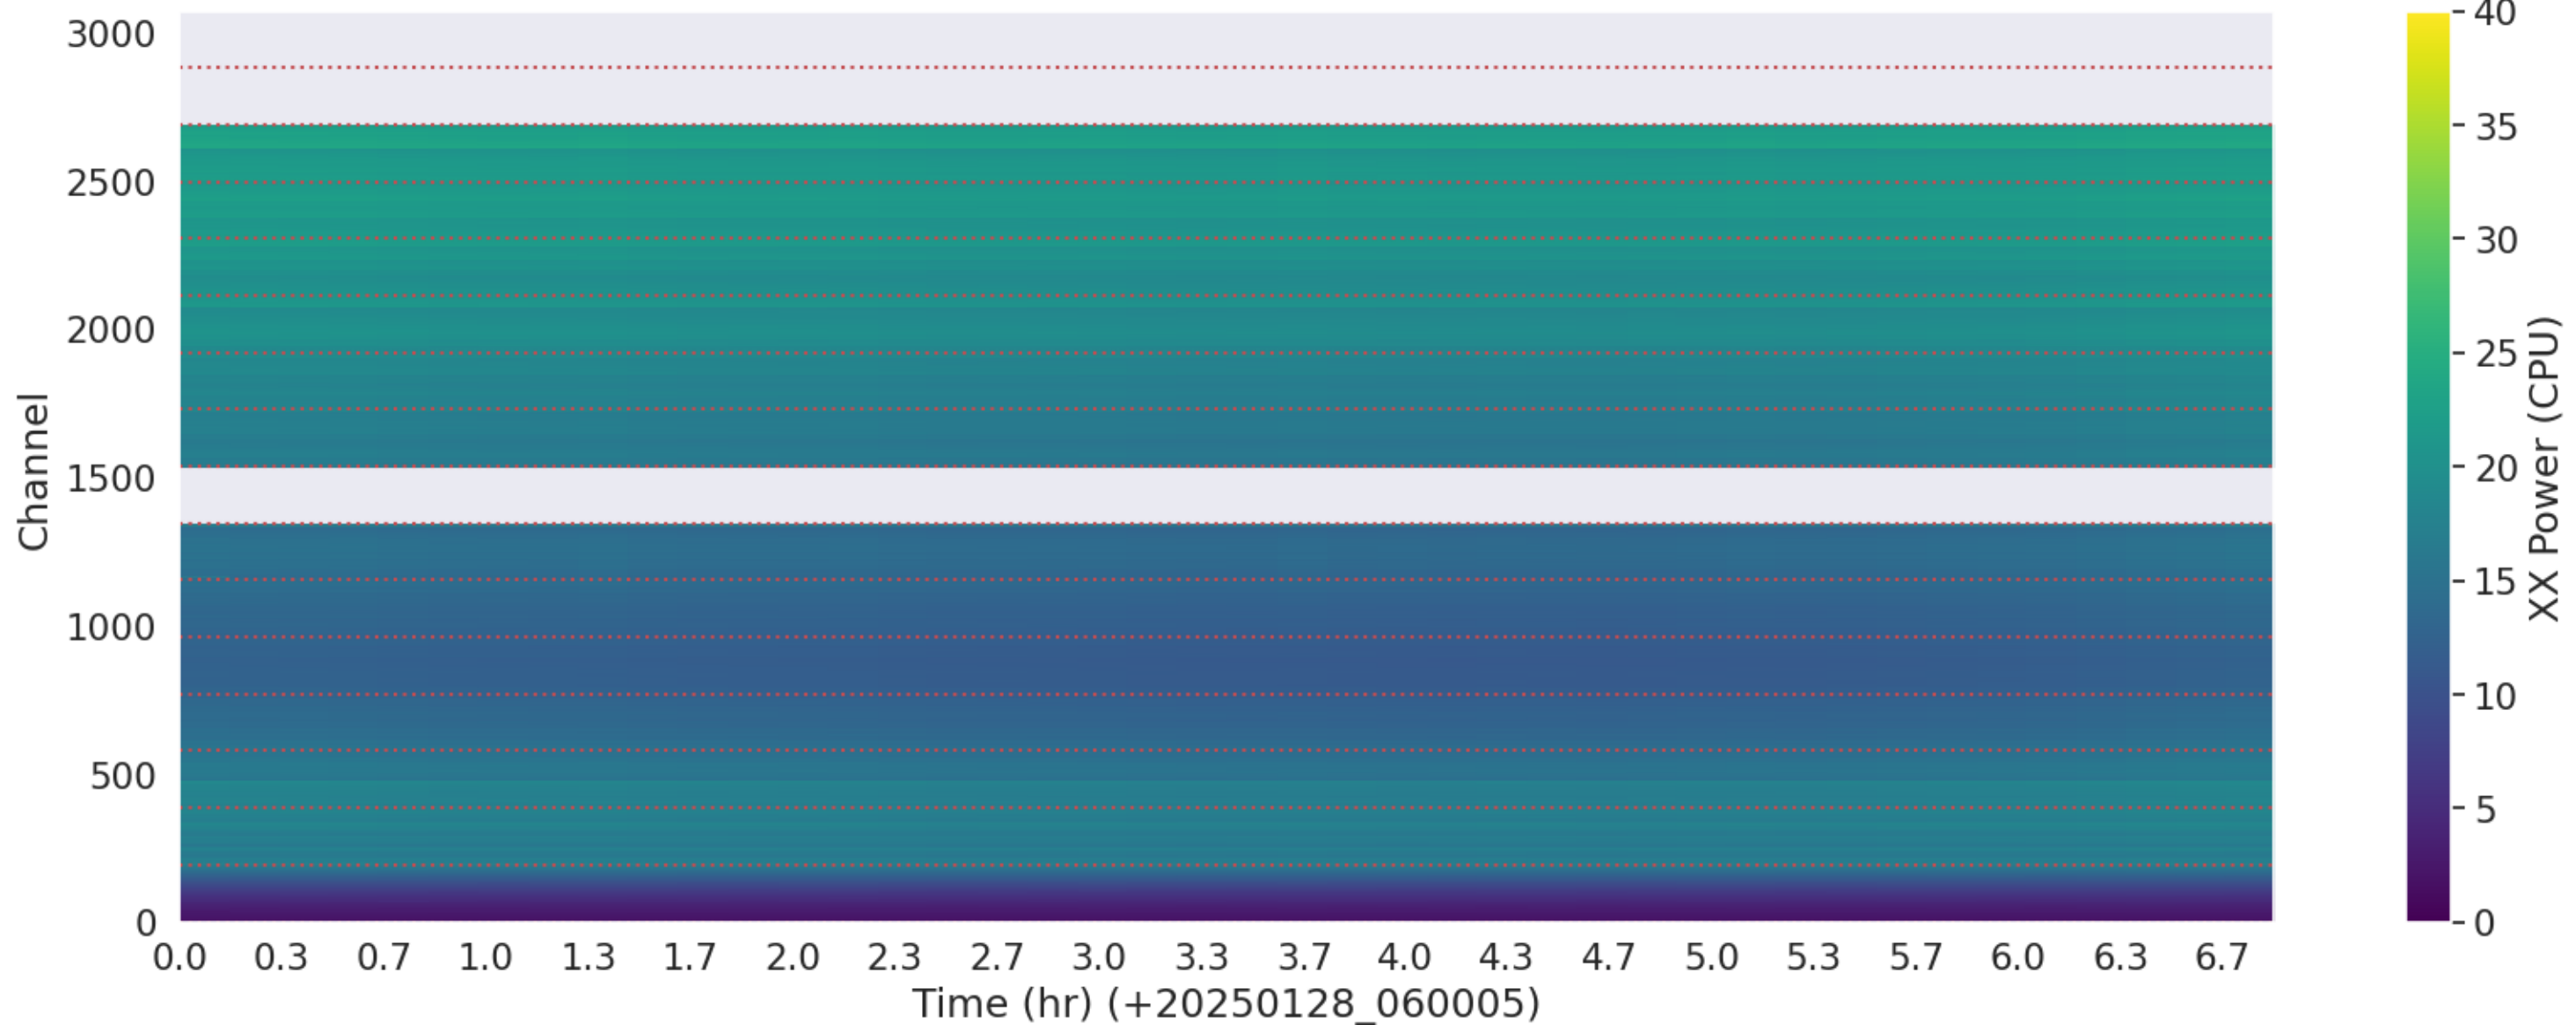

LWA129 - Correlator# 180 - XX - FLAGS: Good