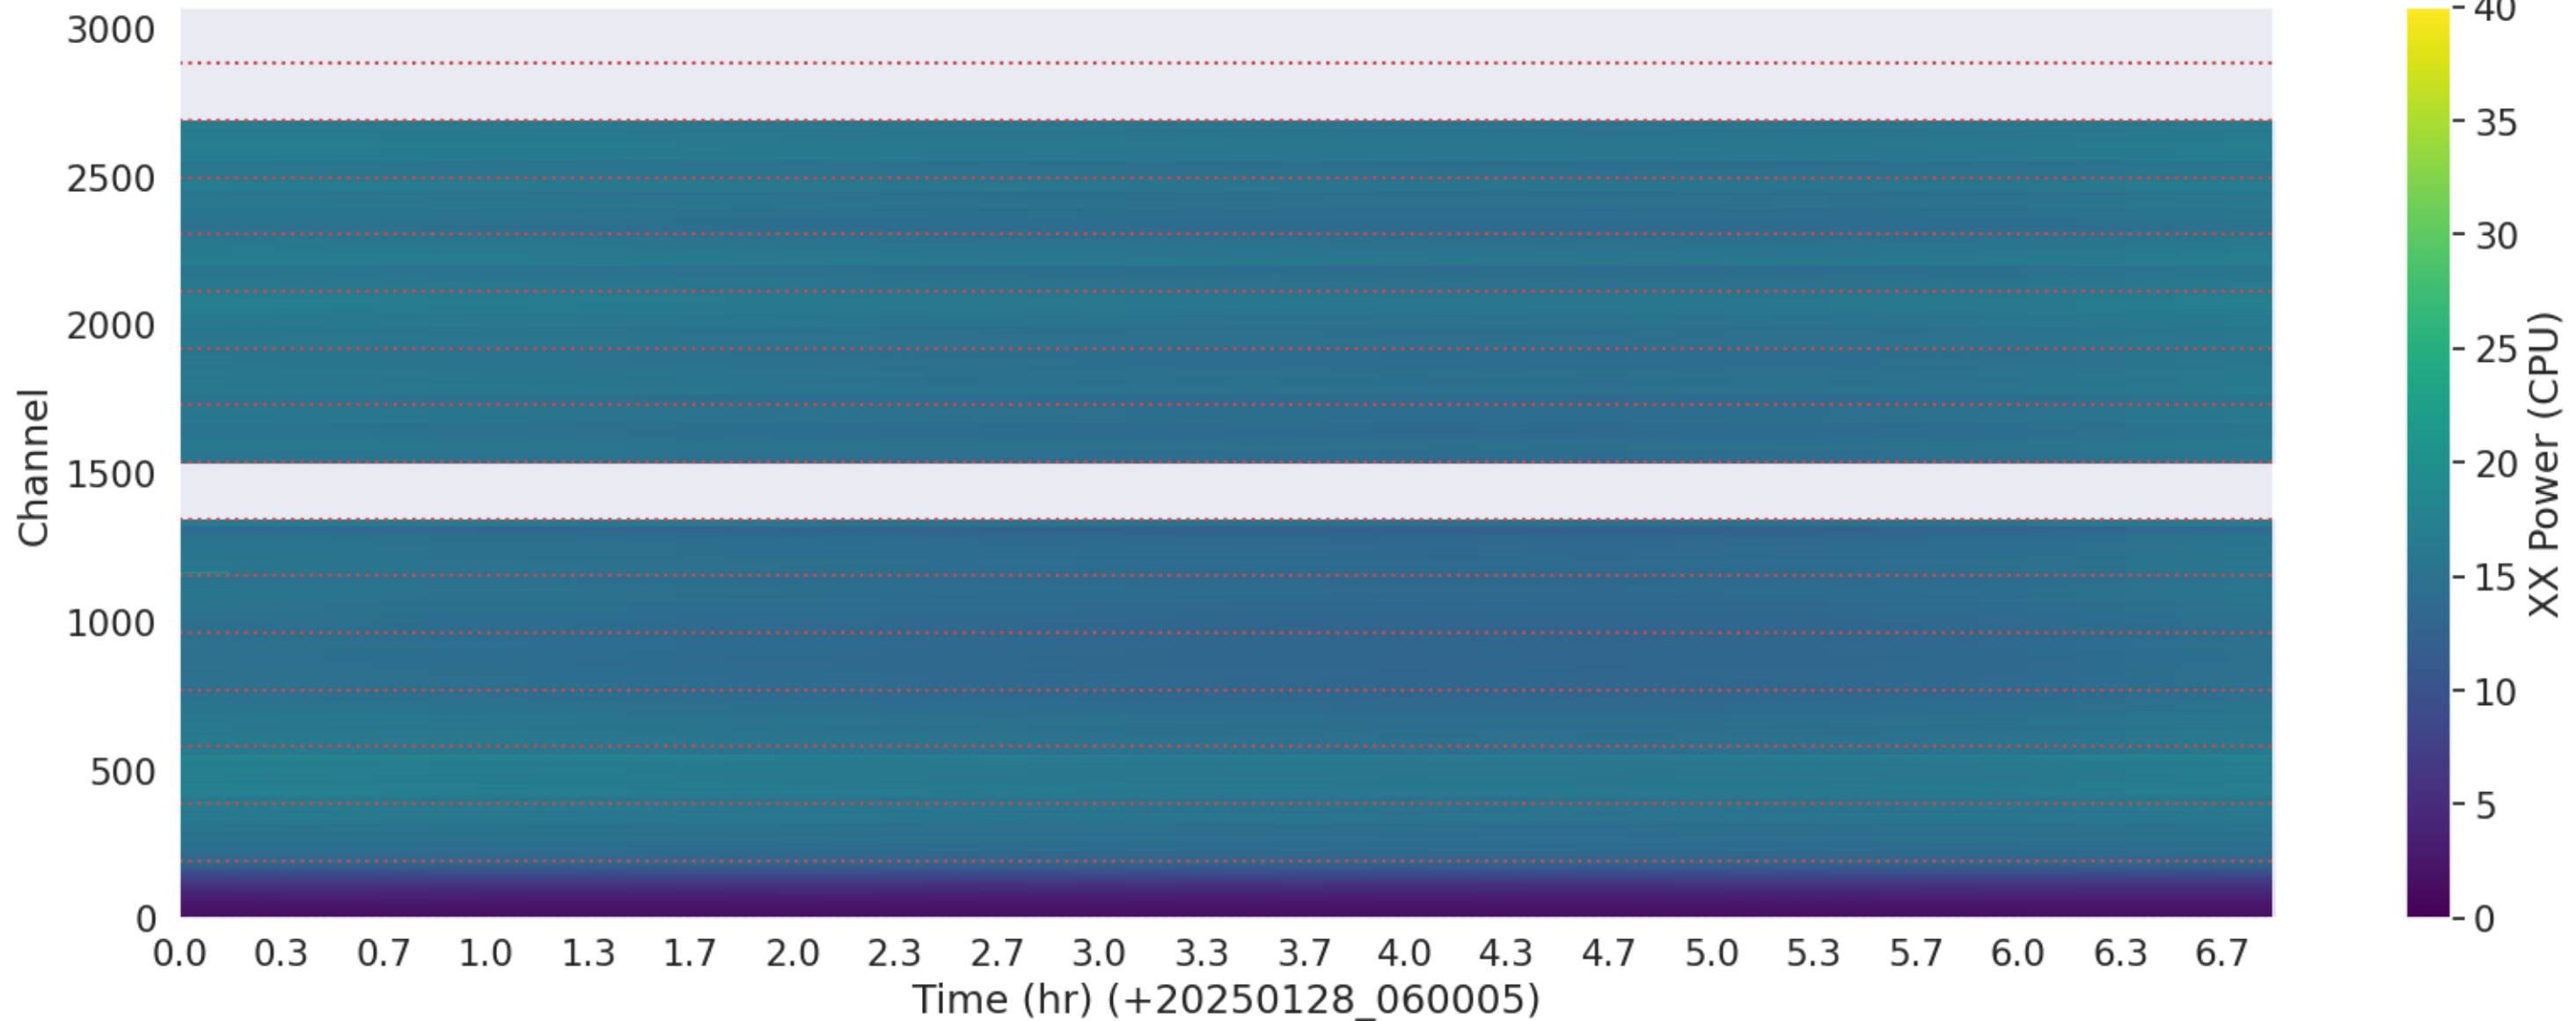

LWA017 - Correlator# 101 - XX - FLAGS: Good