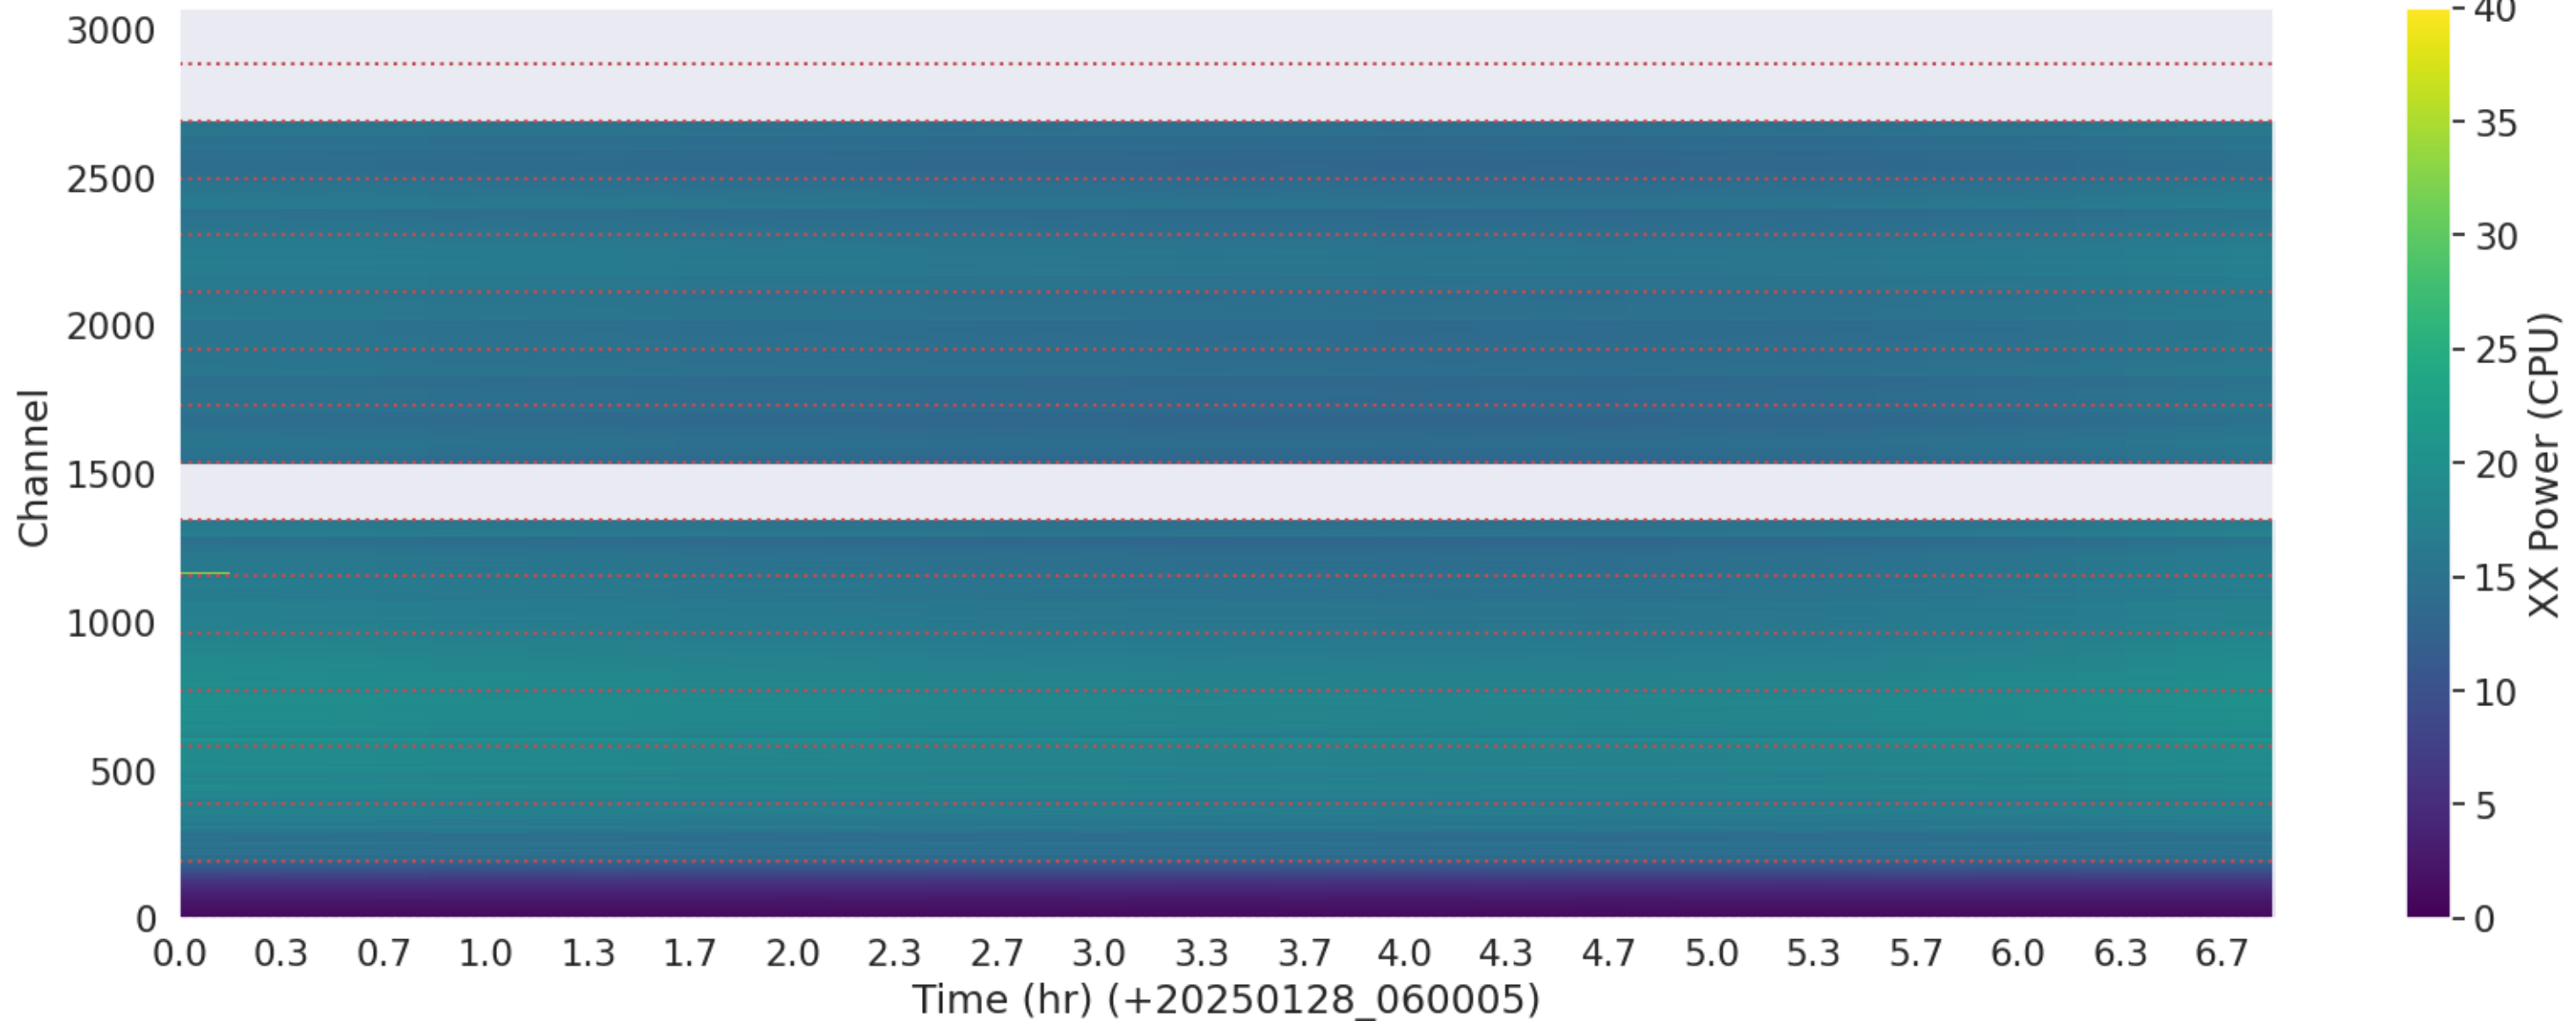

LWA154 - Correlator# 233 - XX - FLAGS: Good