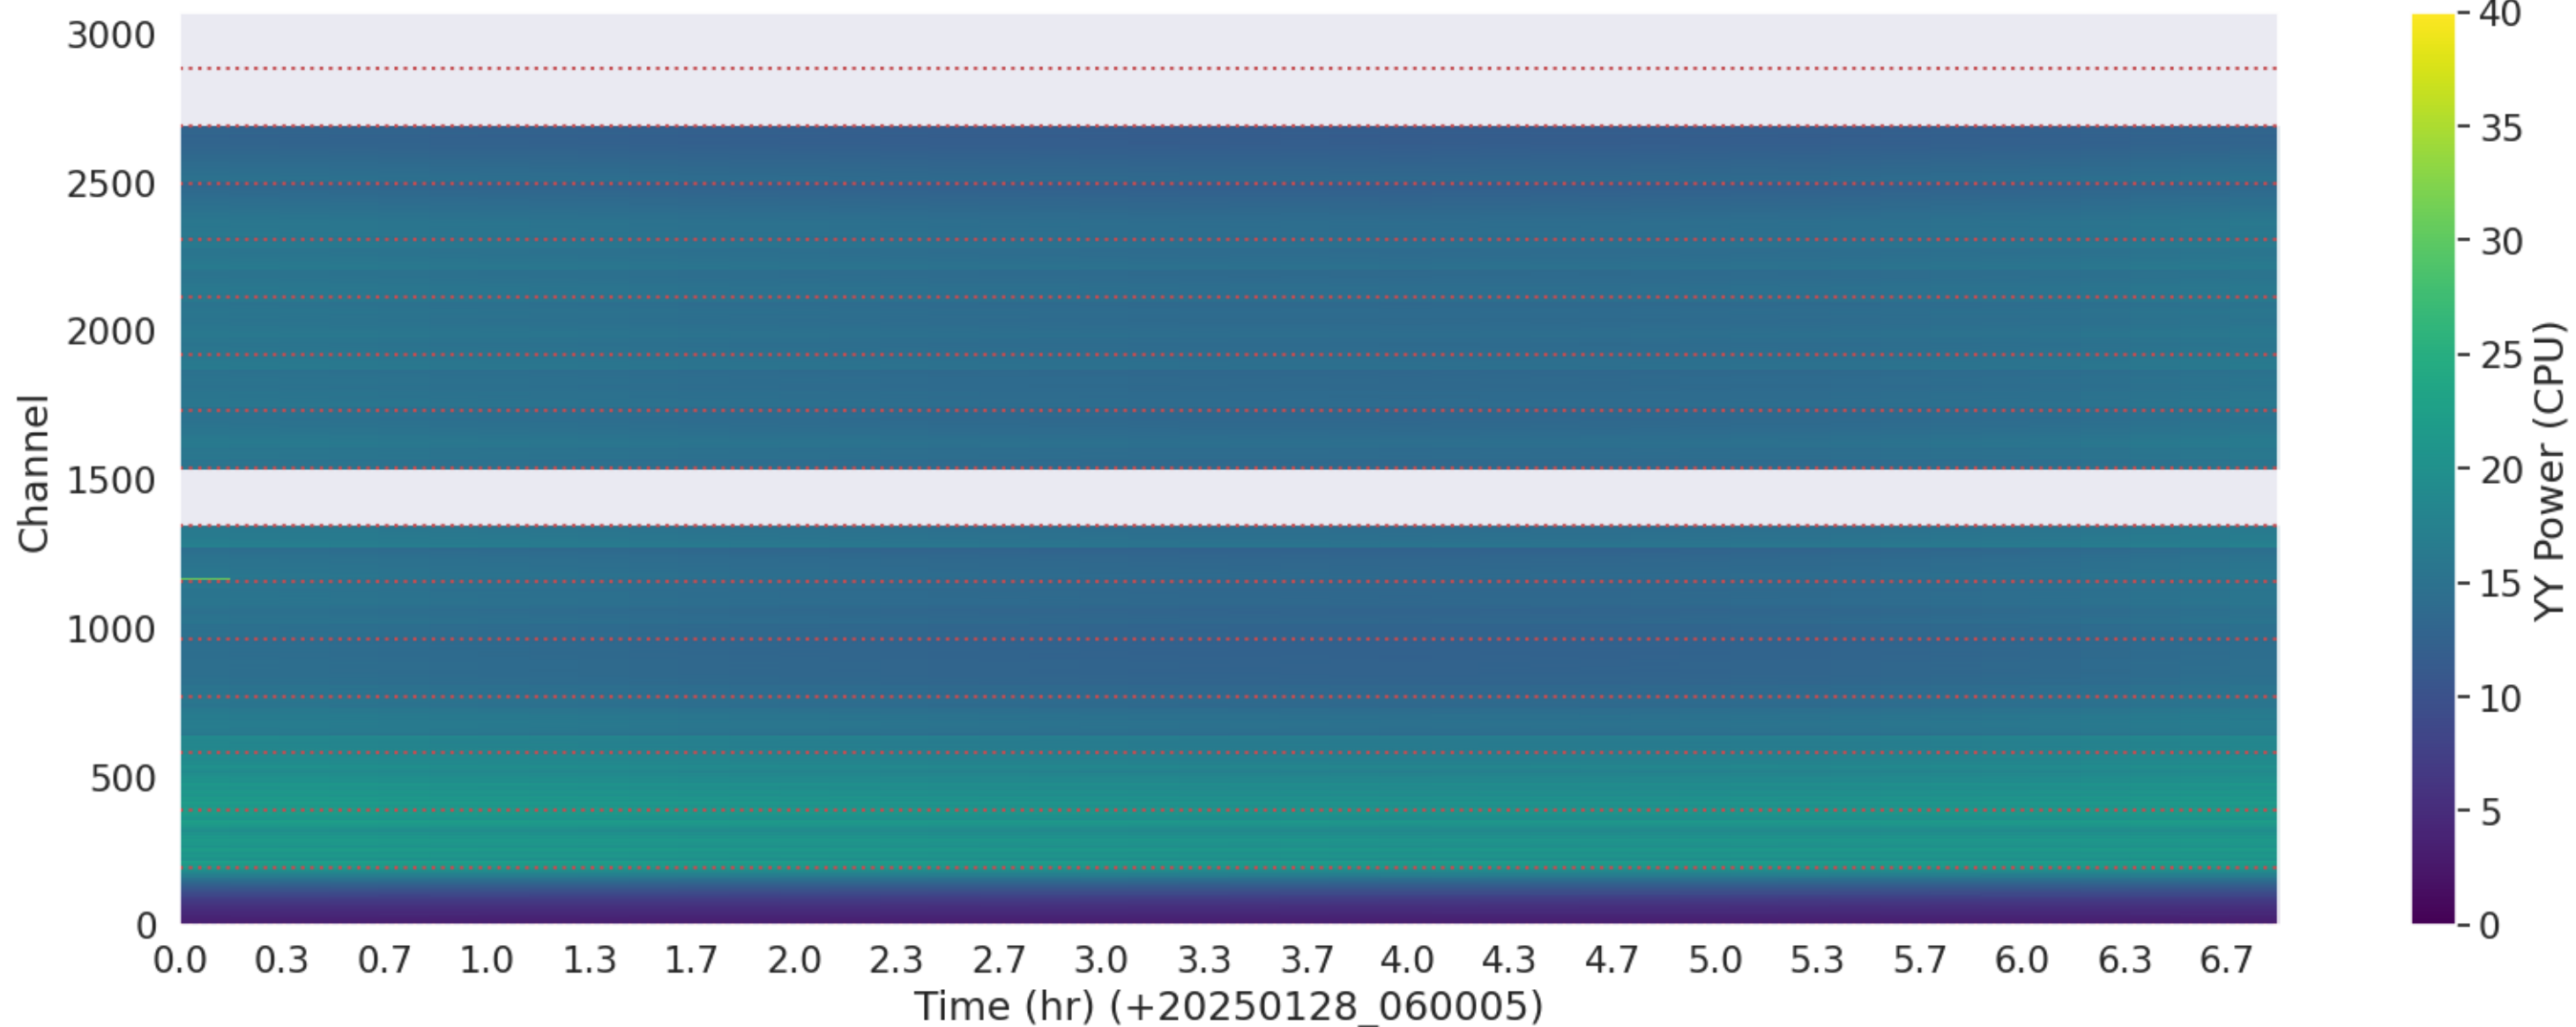

LWA126 - Correlator# 226 - YY - FLAGS: Good