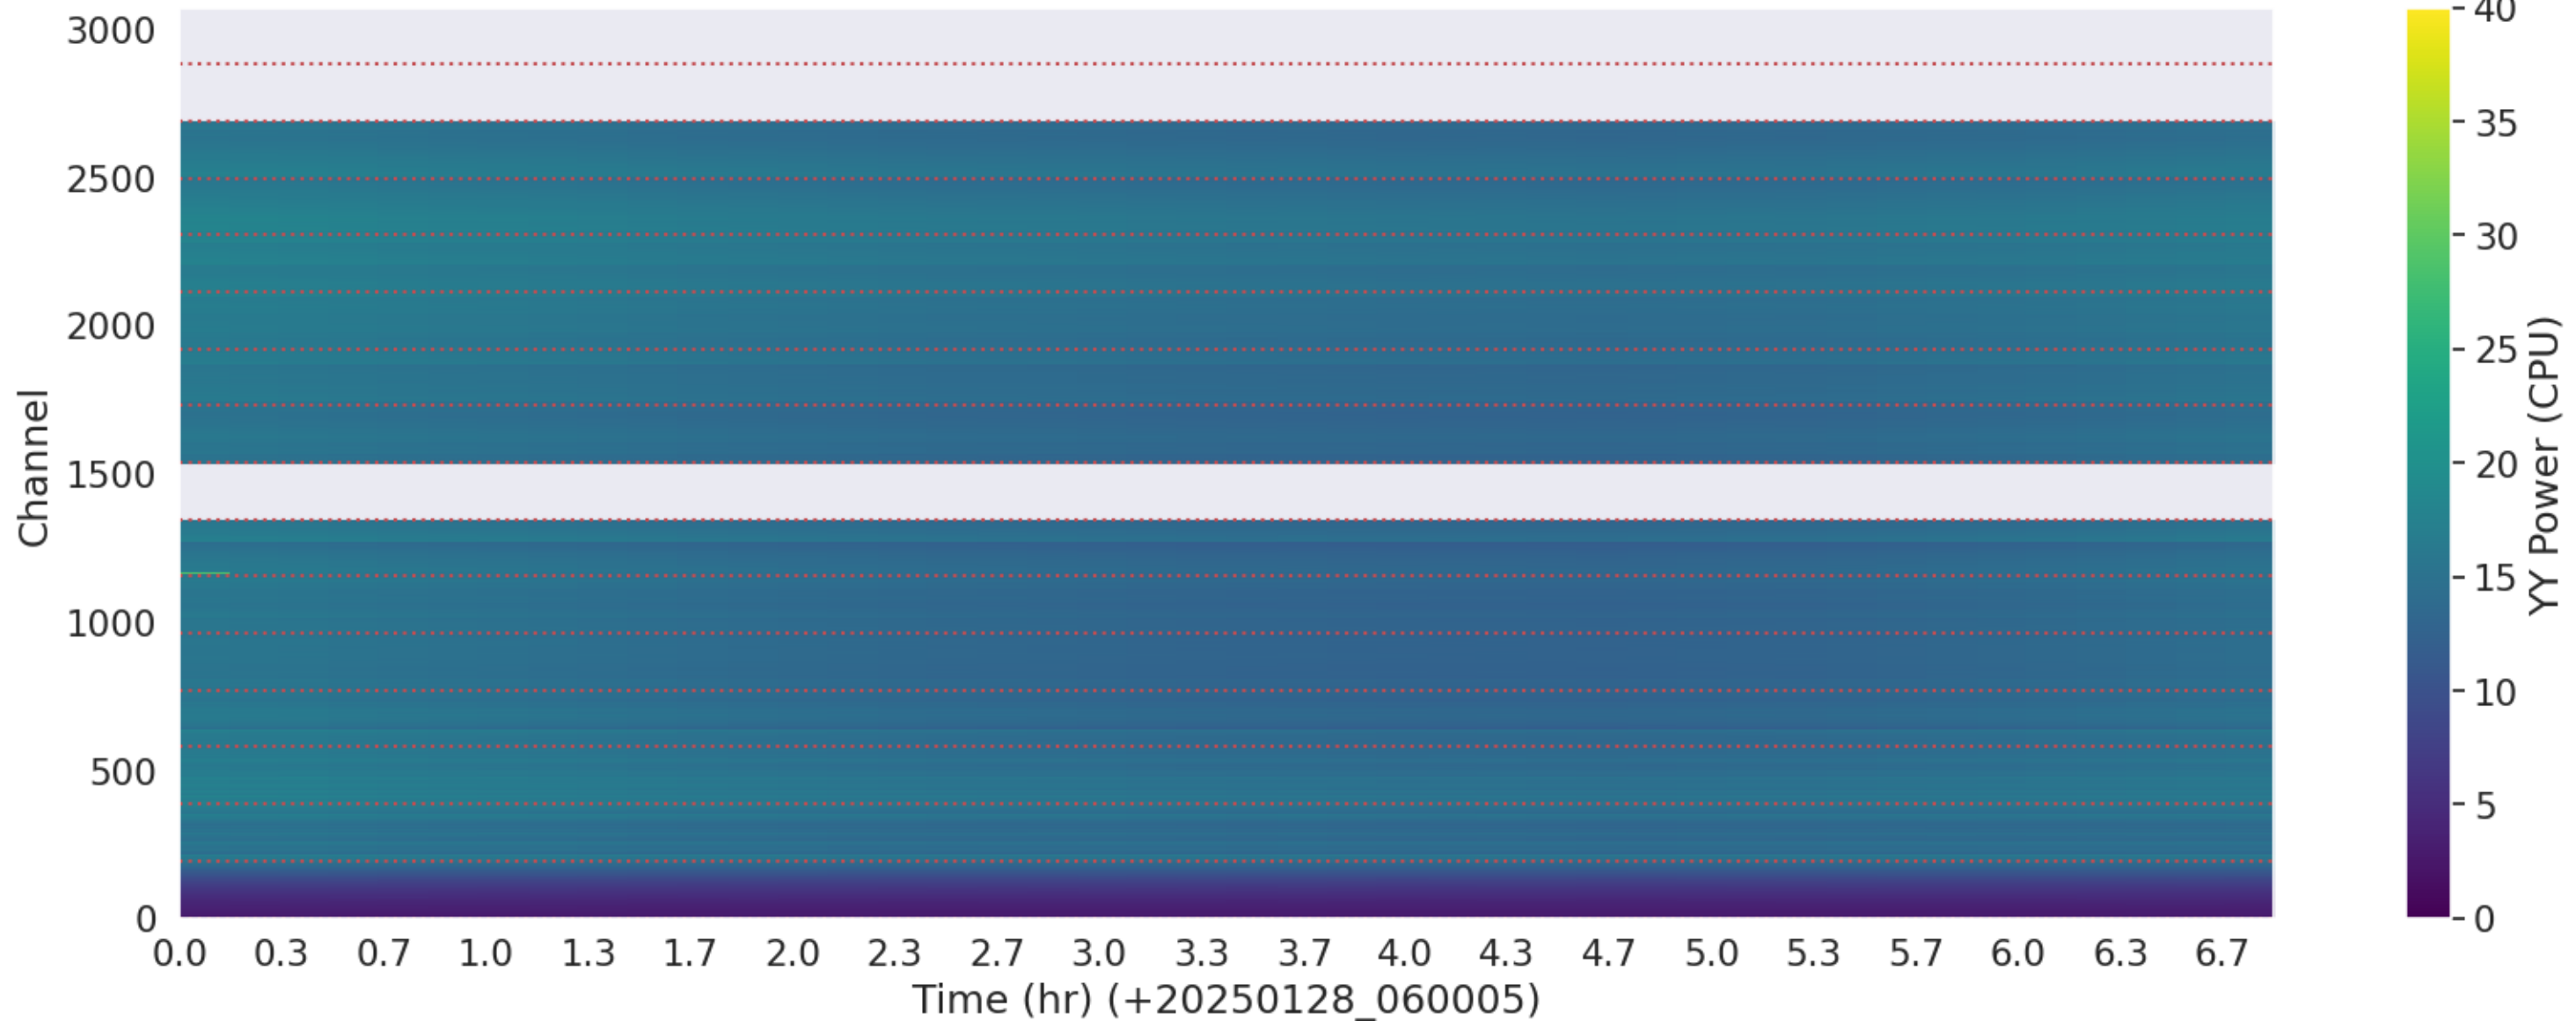

LWA316 - Correlator# 155 - XX - FLAGS: Good

LWA316 - Correlator# 155 - YY - FLAGS: Good

LWA334 - Correlator# 156 - YY - FLAGS: Good

LWA328 - Correlator# 157 - XX - FLAGS: Good

LWA328 - Correlator# 157 - YY - FLAGS: Good