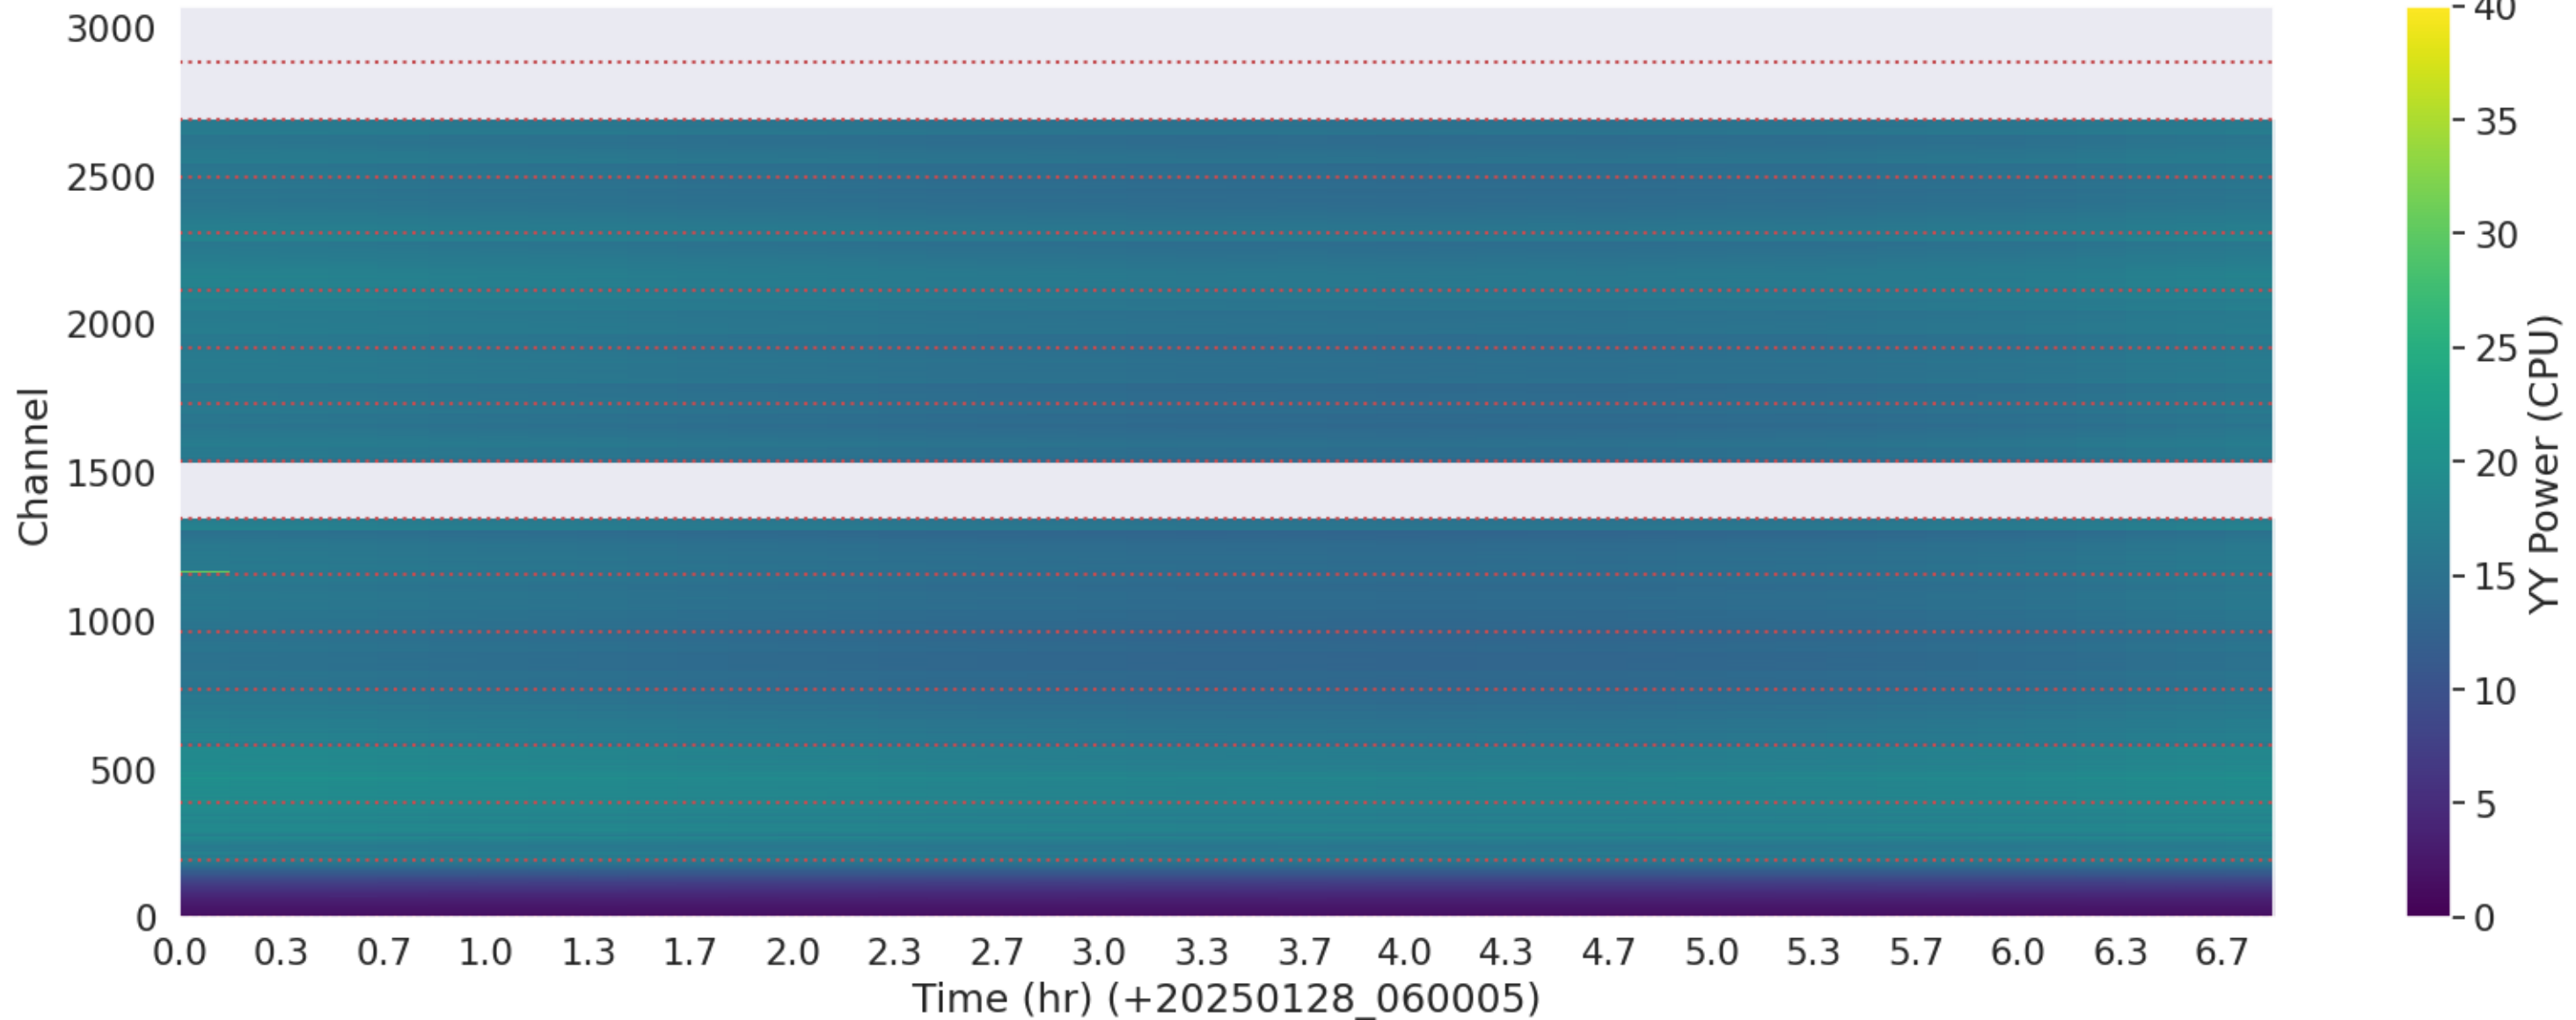

LWA179 - Correlator# 323 - YY - FLAGS: Good