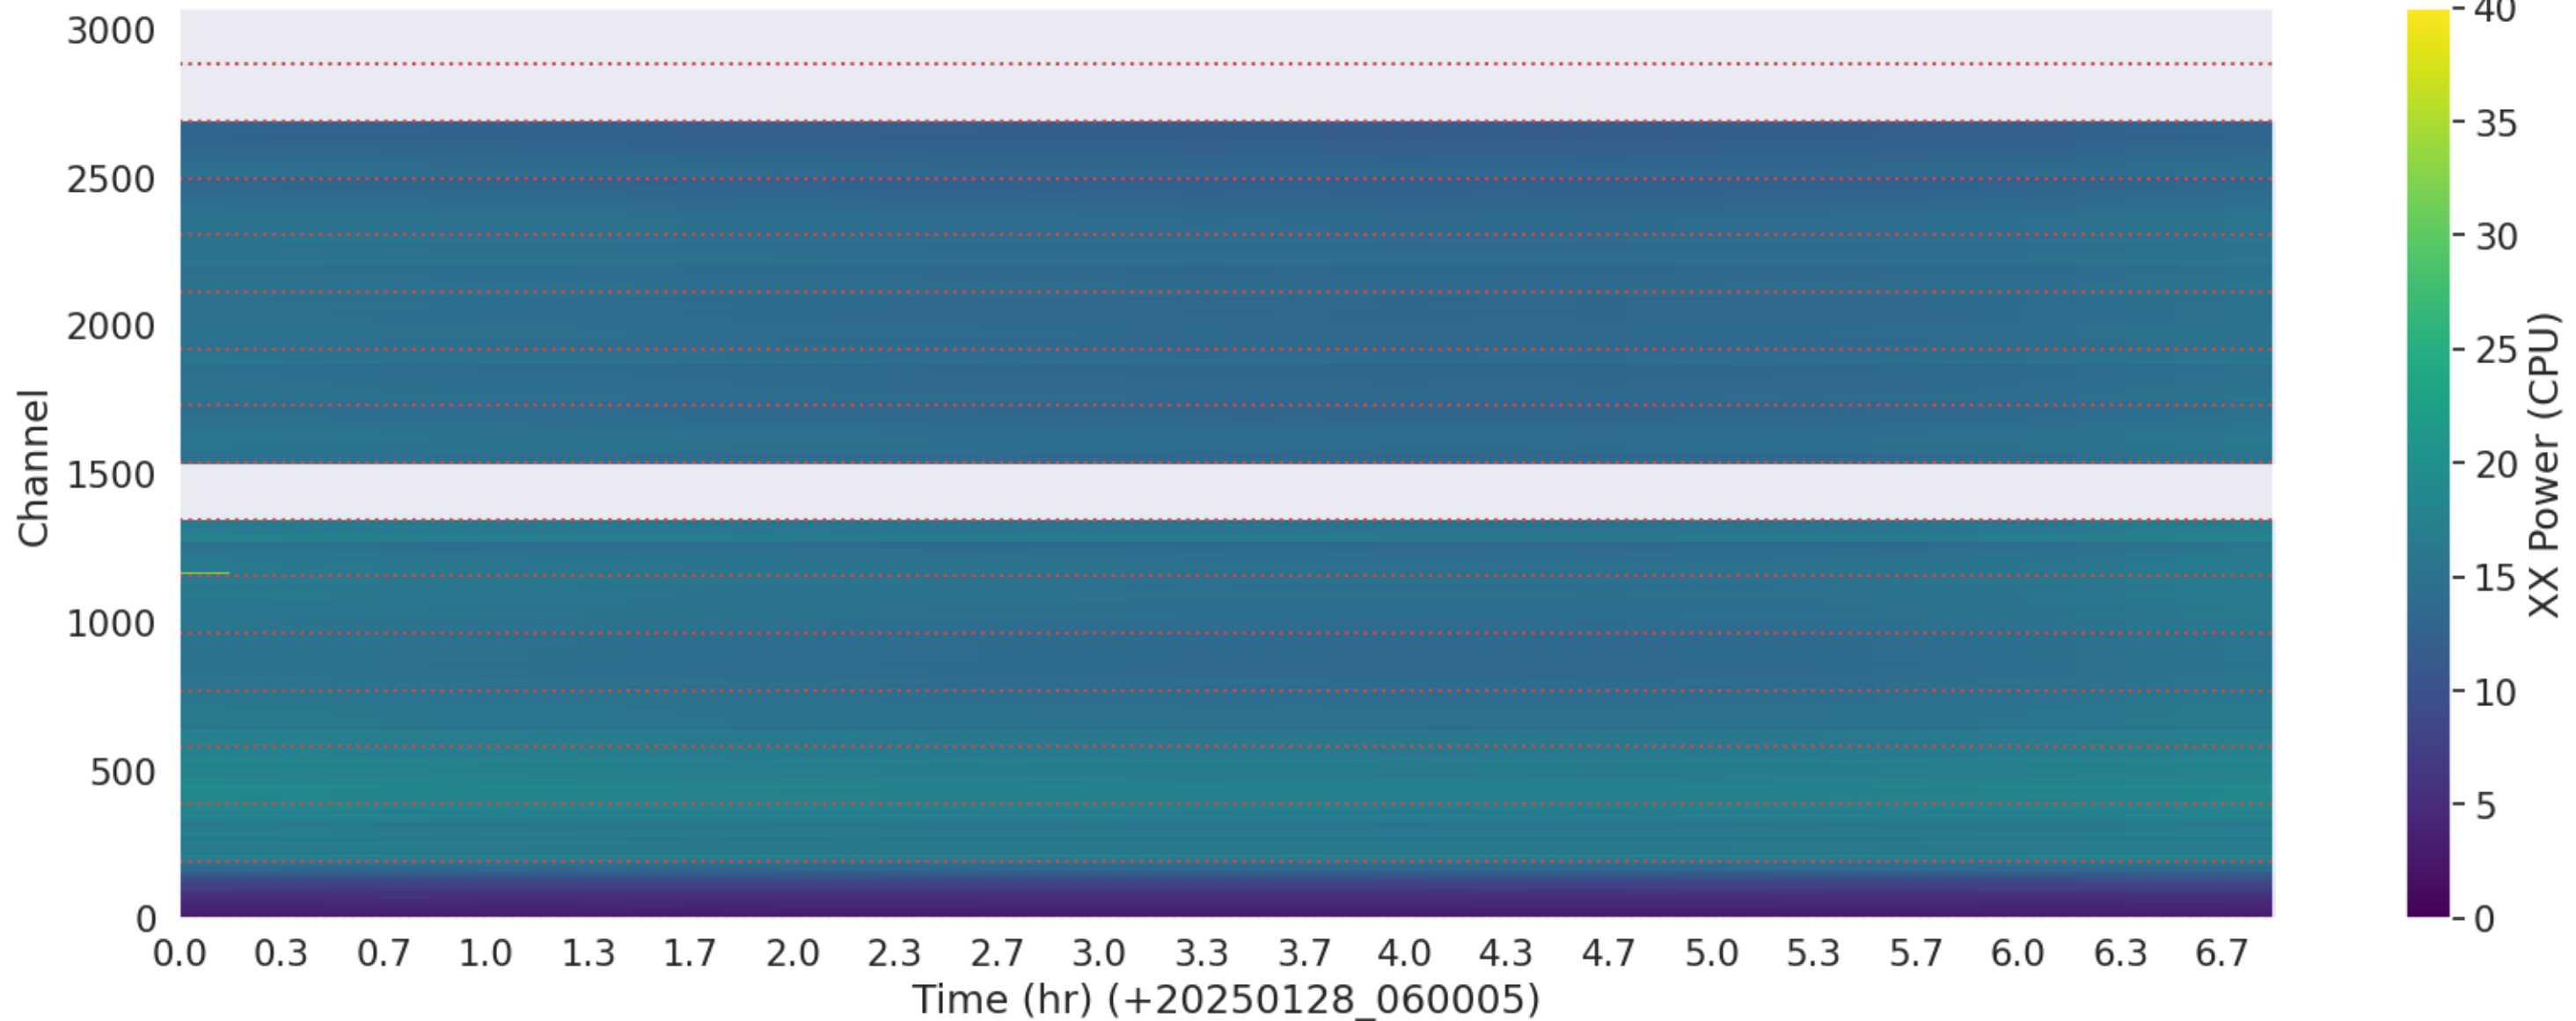

LWA125 - Correlator# 227 - XX - FLAGS: Good