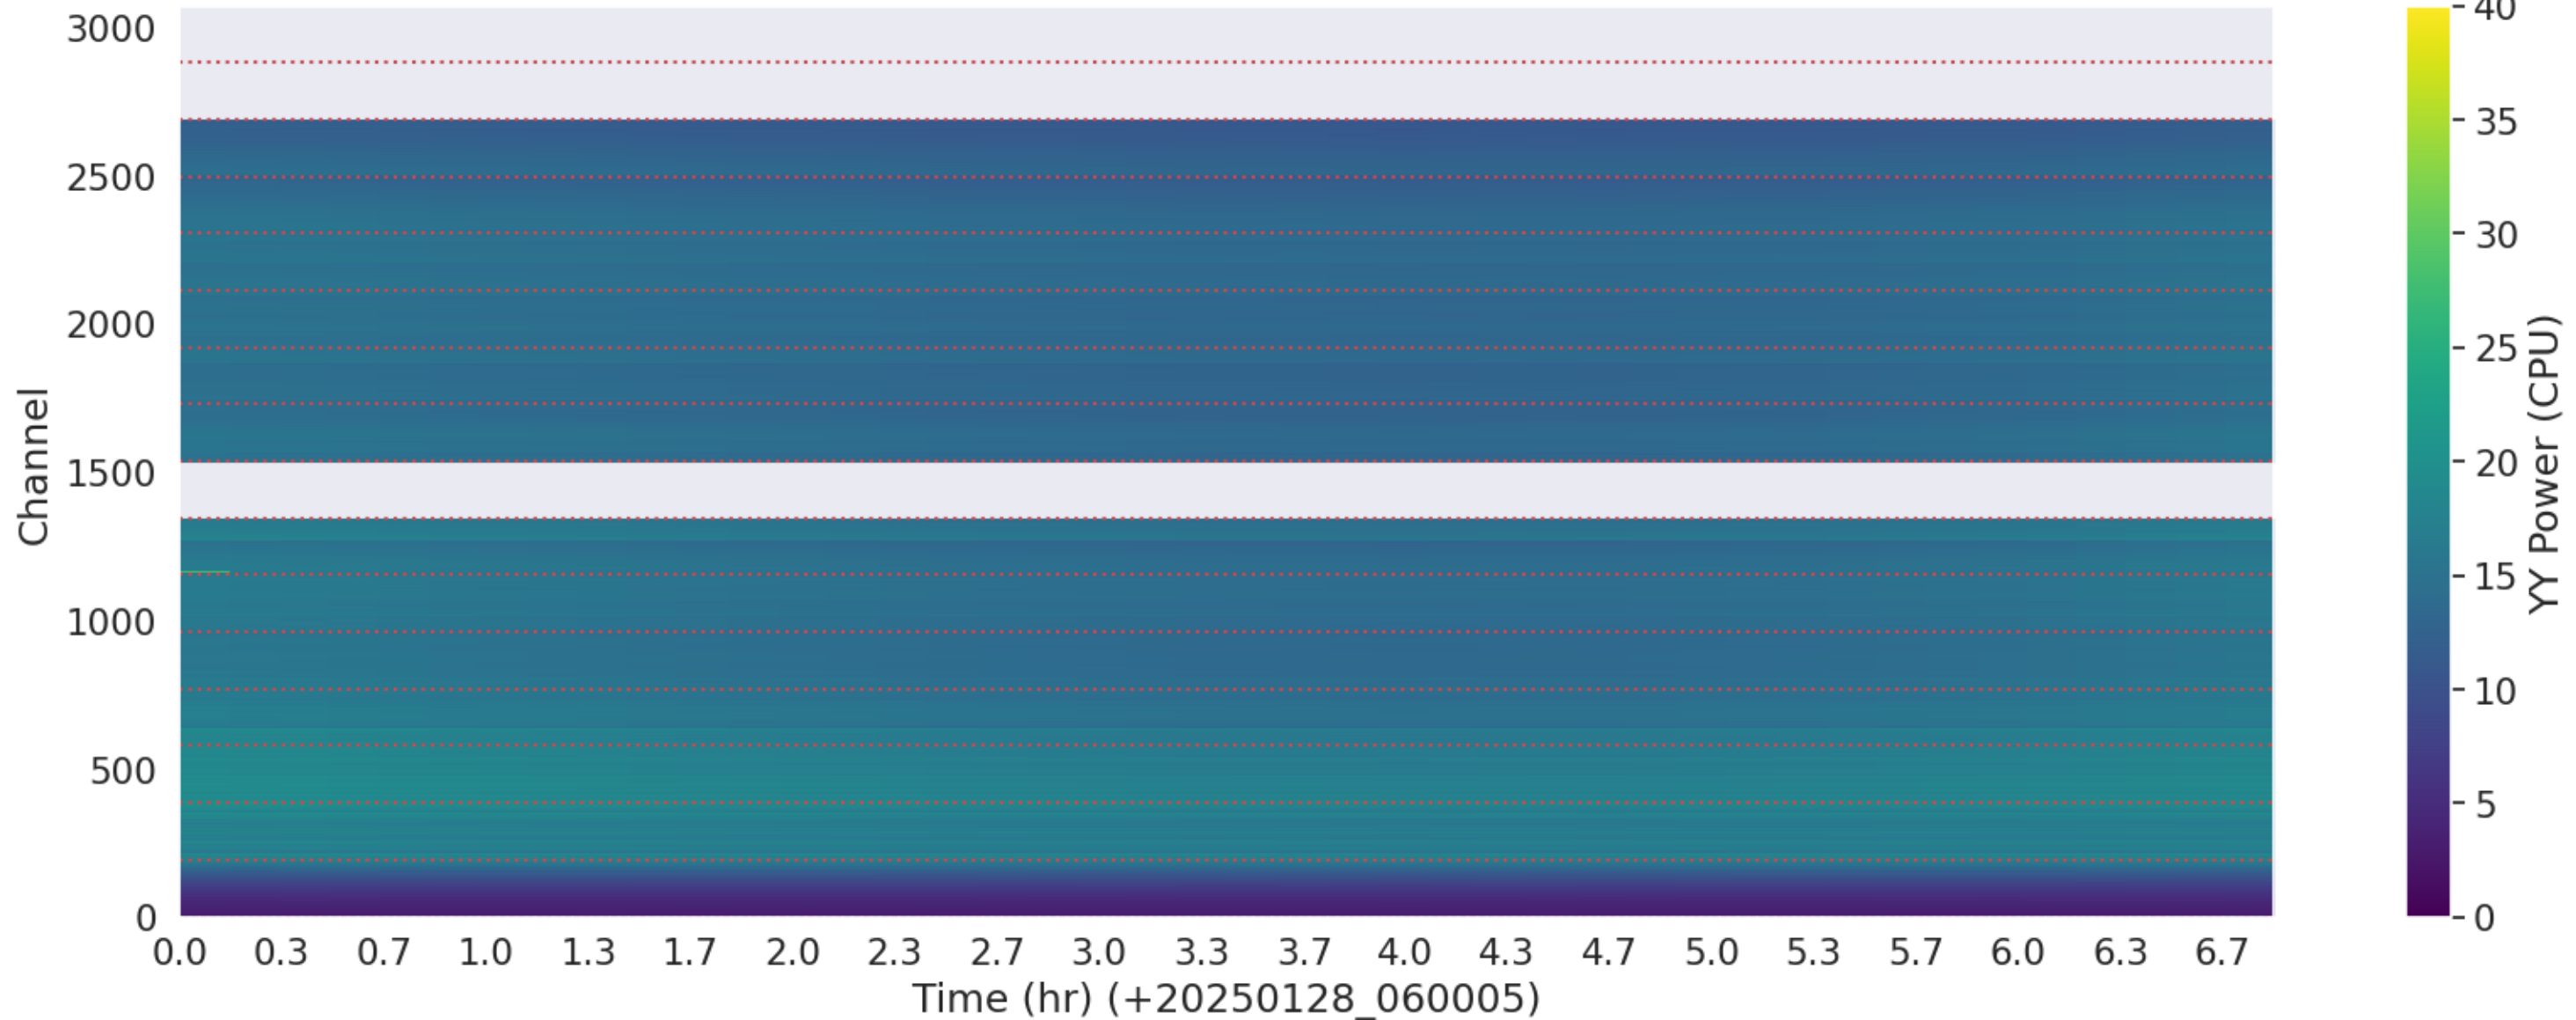

LWA126 - Correlator# 226 - YY - FLAGS: Good

LWA125 - Correlator# 227 - XX - FLAGS: Good

LWA125 - Correlator# 227 - YY - FLAGS: Good

LWA188 - Correlator# 228 - XX - FLAGS: Good

LWA188 - Correlator# 228 - YY - FLAGS: Good