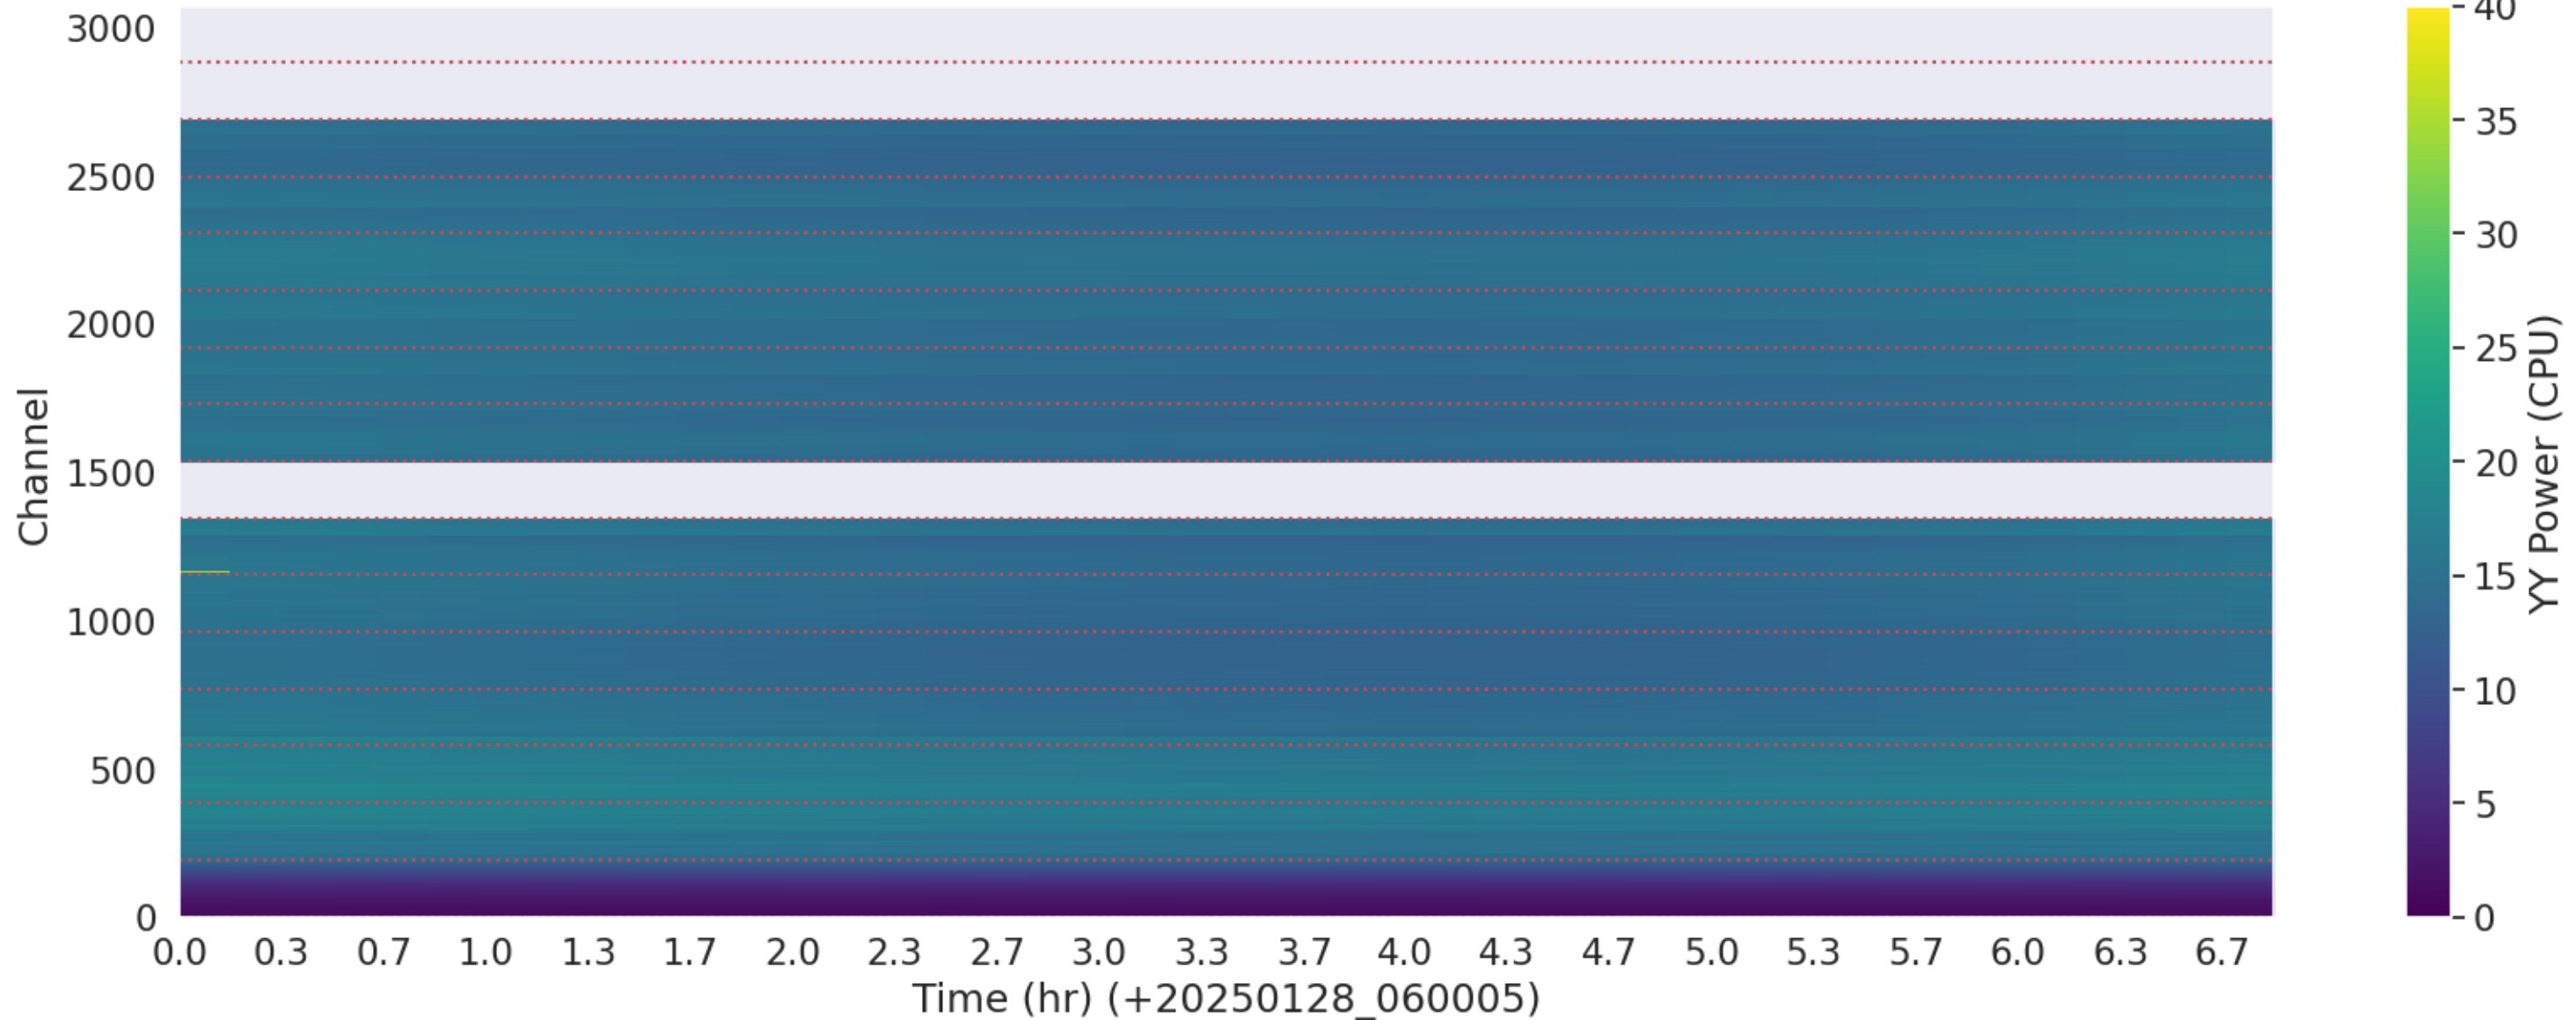

LWA154 - Correlator# 233 - XX - FLAGS: Good

LWA154 - Correlator# 233 - YY - FLAGS: Good

LWA157 - Correlator# 234 - XX - FLAGS: Good

LWA157 - Correlator# 234 - YY - FLAGS: Good

LWA156 - Correlator# 235 - YY - FLAGS: Good