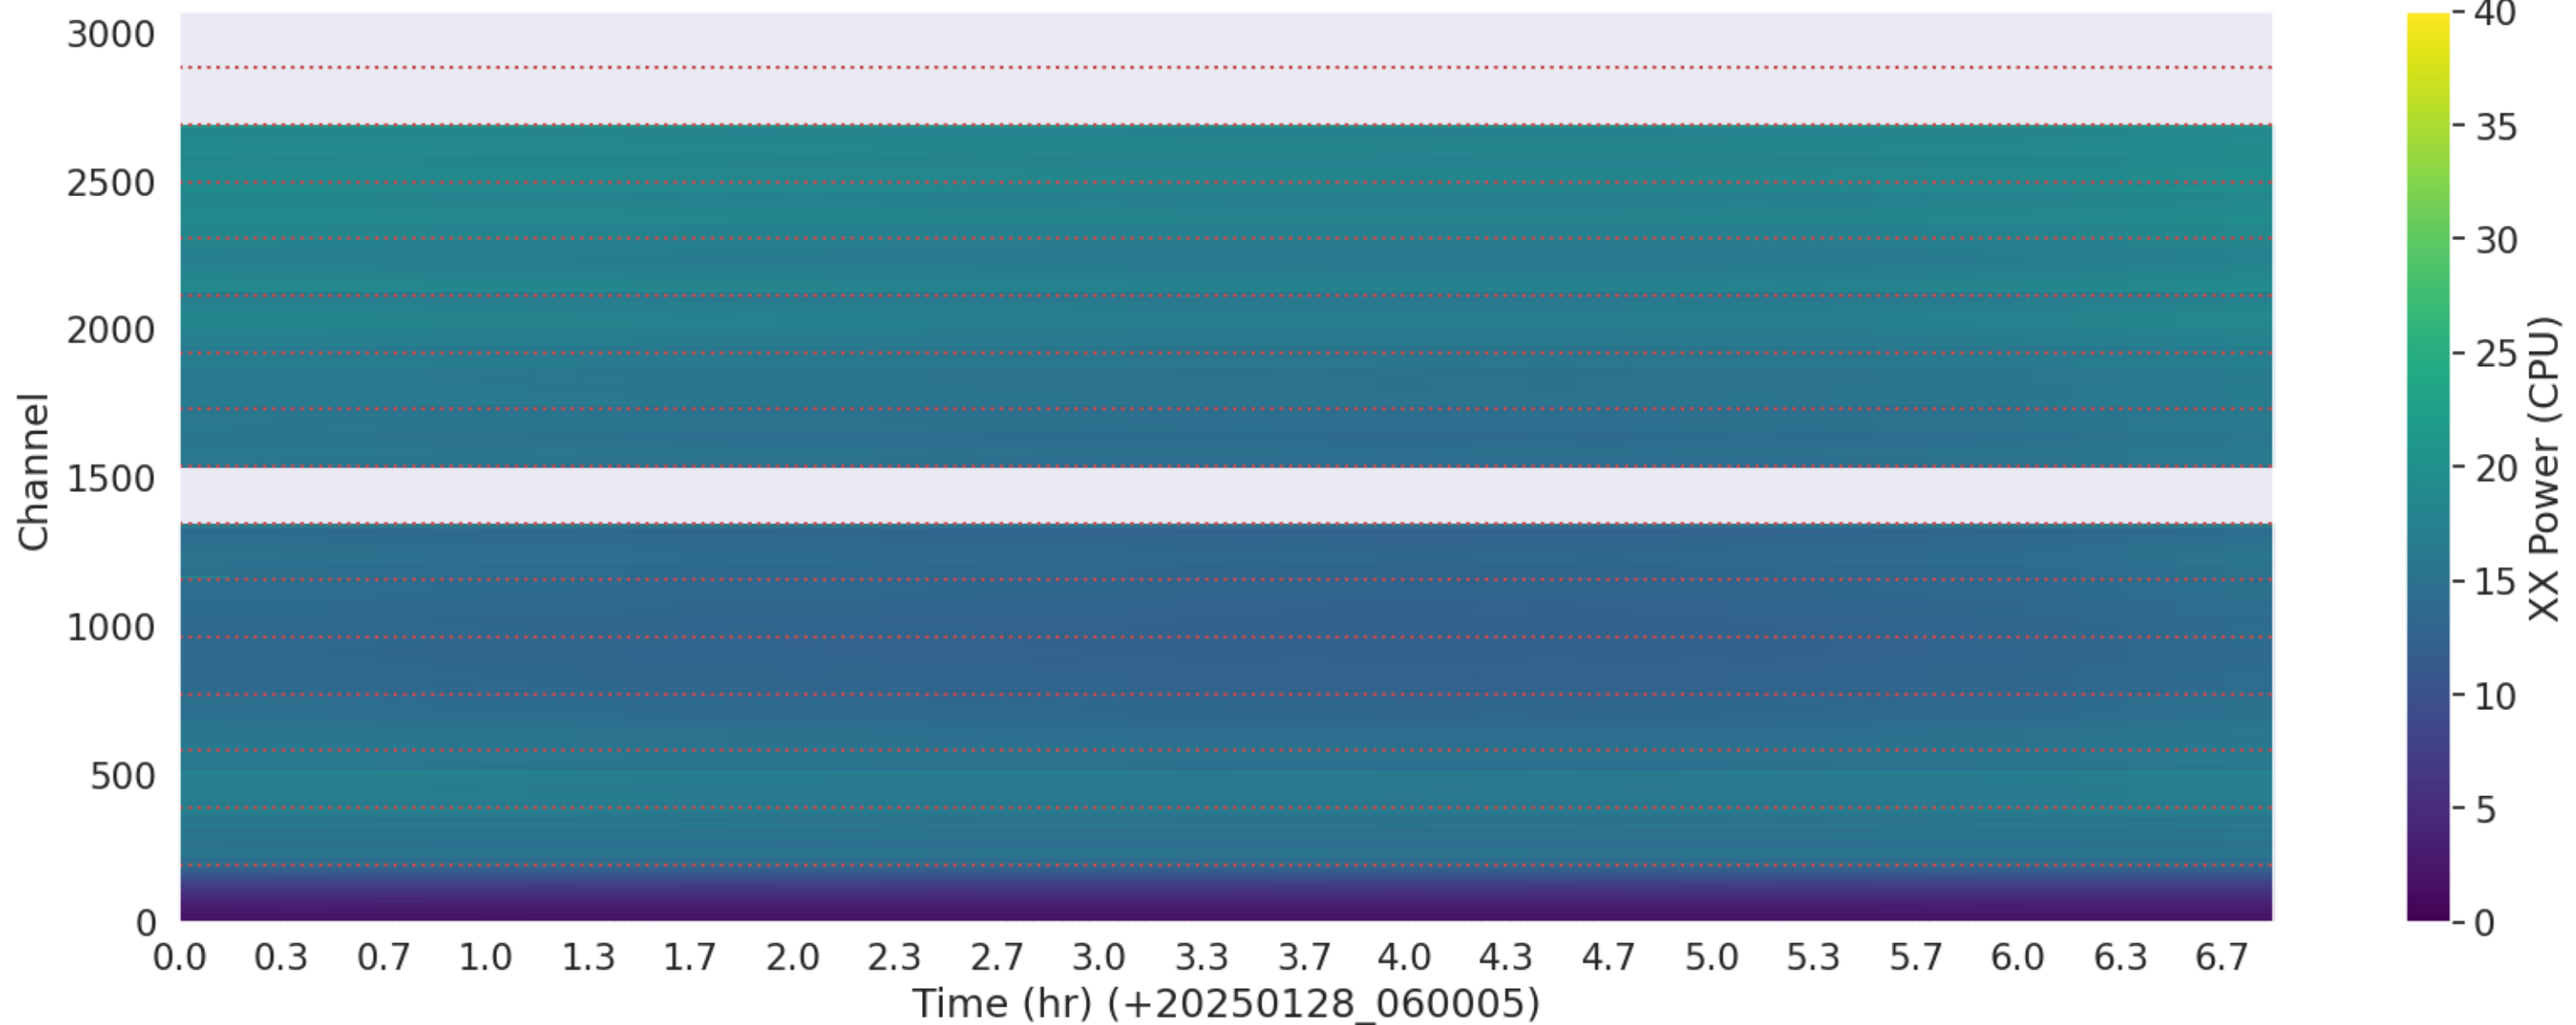

LWA132 - Correlator# 185 - XX - FLAGS: Good