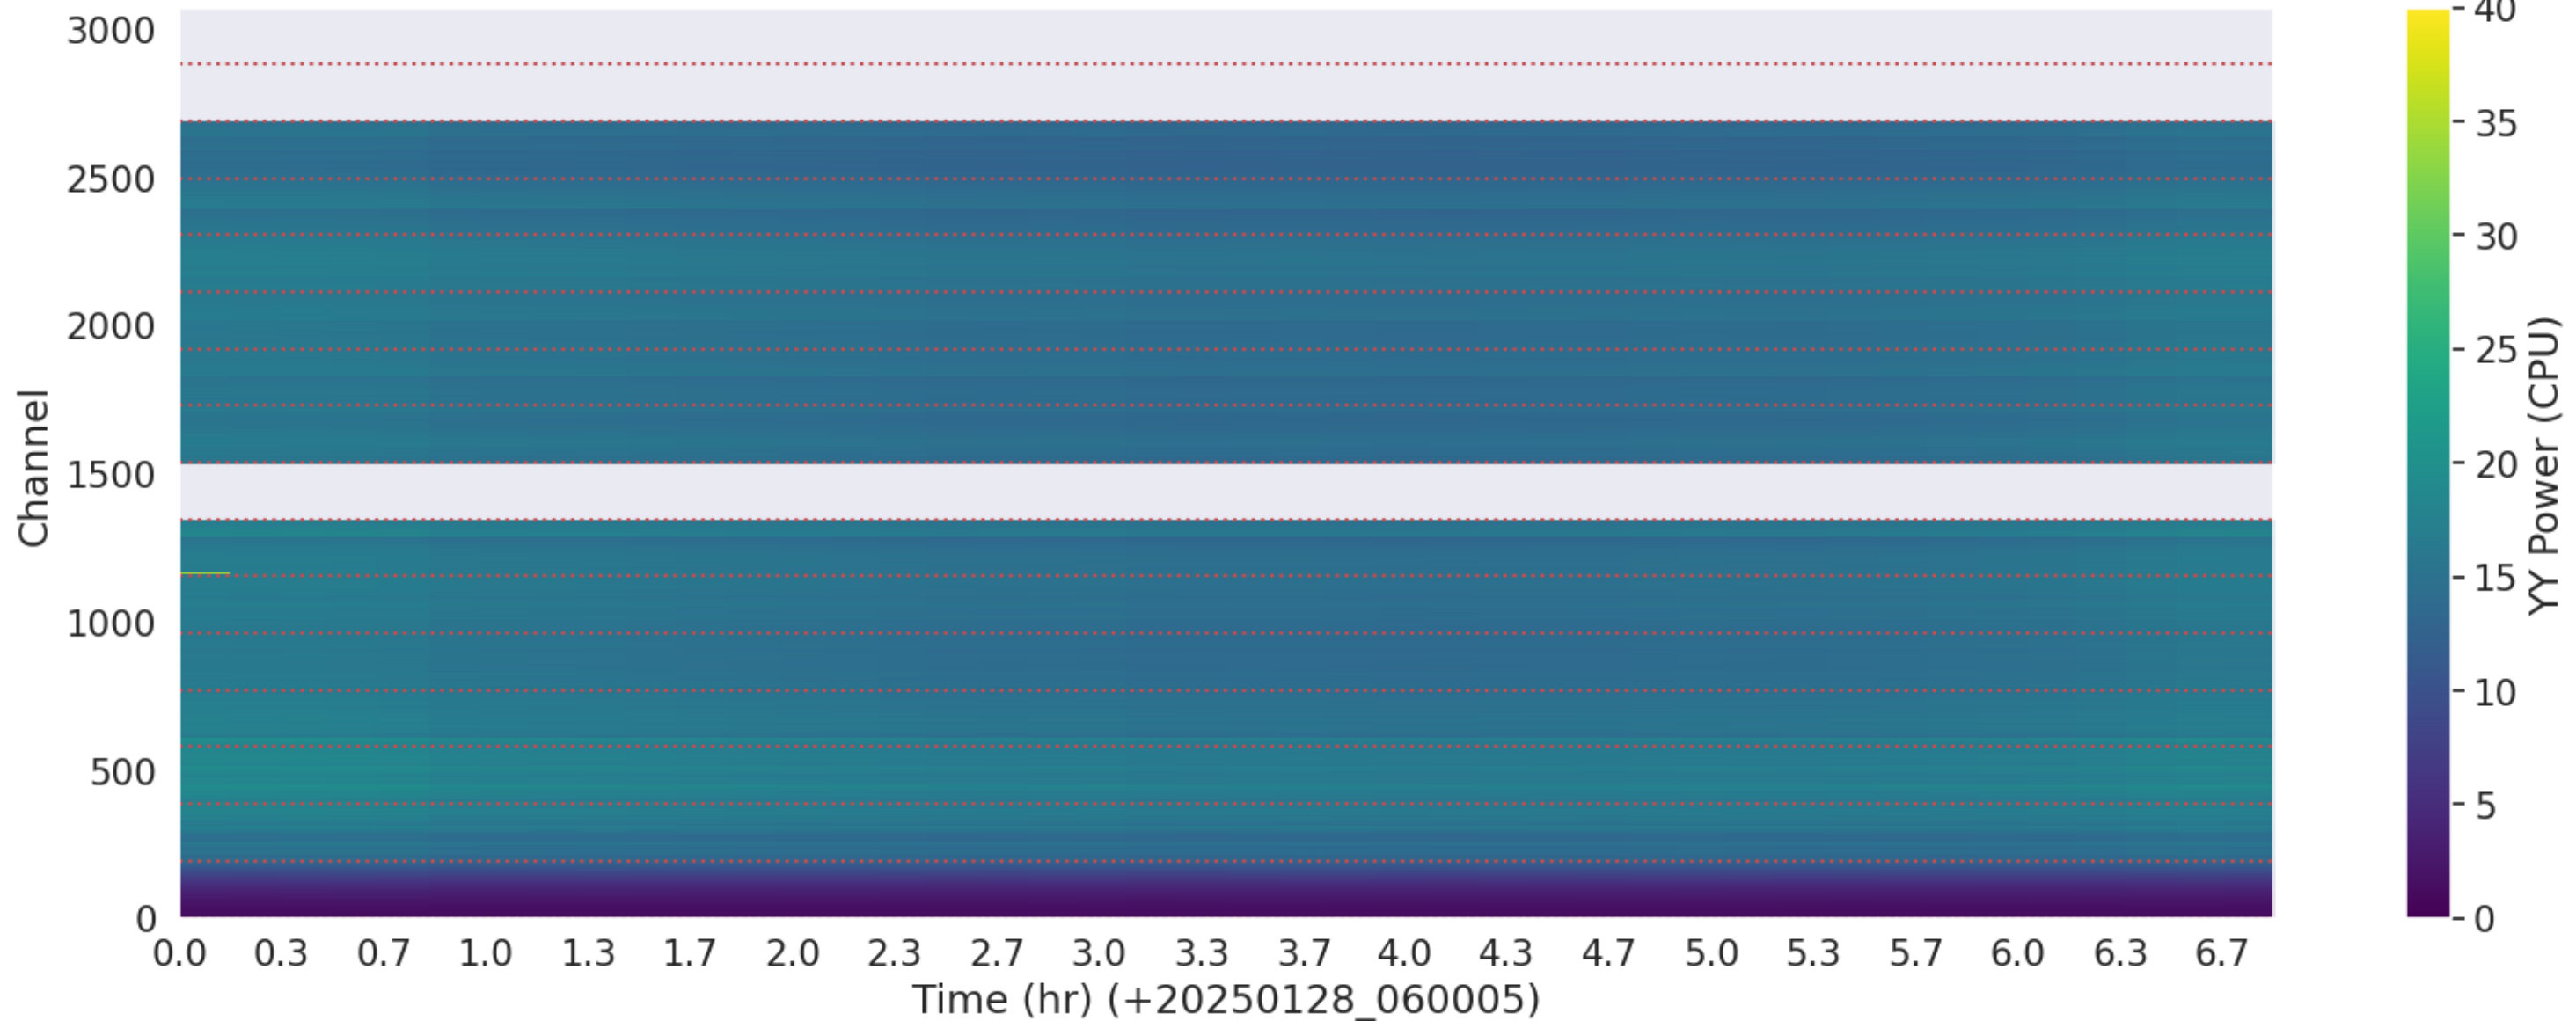

LWA287 - Correlator# 223 - YY - FLAGS: Good

LWA124 - Correlator# 224 - XX - FLAGS: HighTimeVar

LWA124 - Correlator# 224 - YY - FLAGS: Good

LWA127 - Correlator# 225 - XX - FLAGS: Good

LWA127 - Correlator# 225 - YY - FLAGS: Good