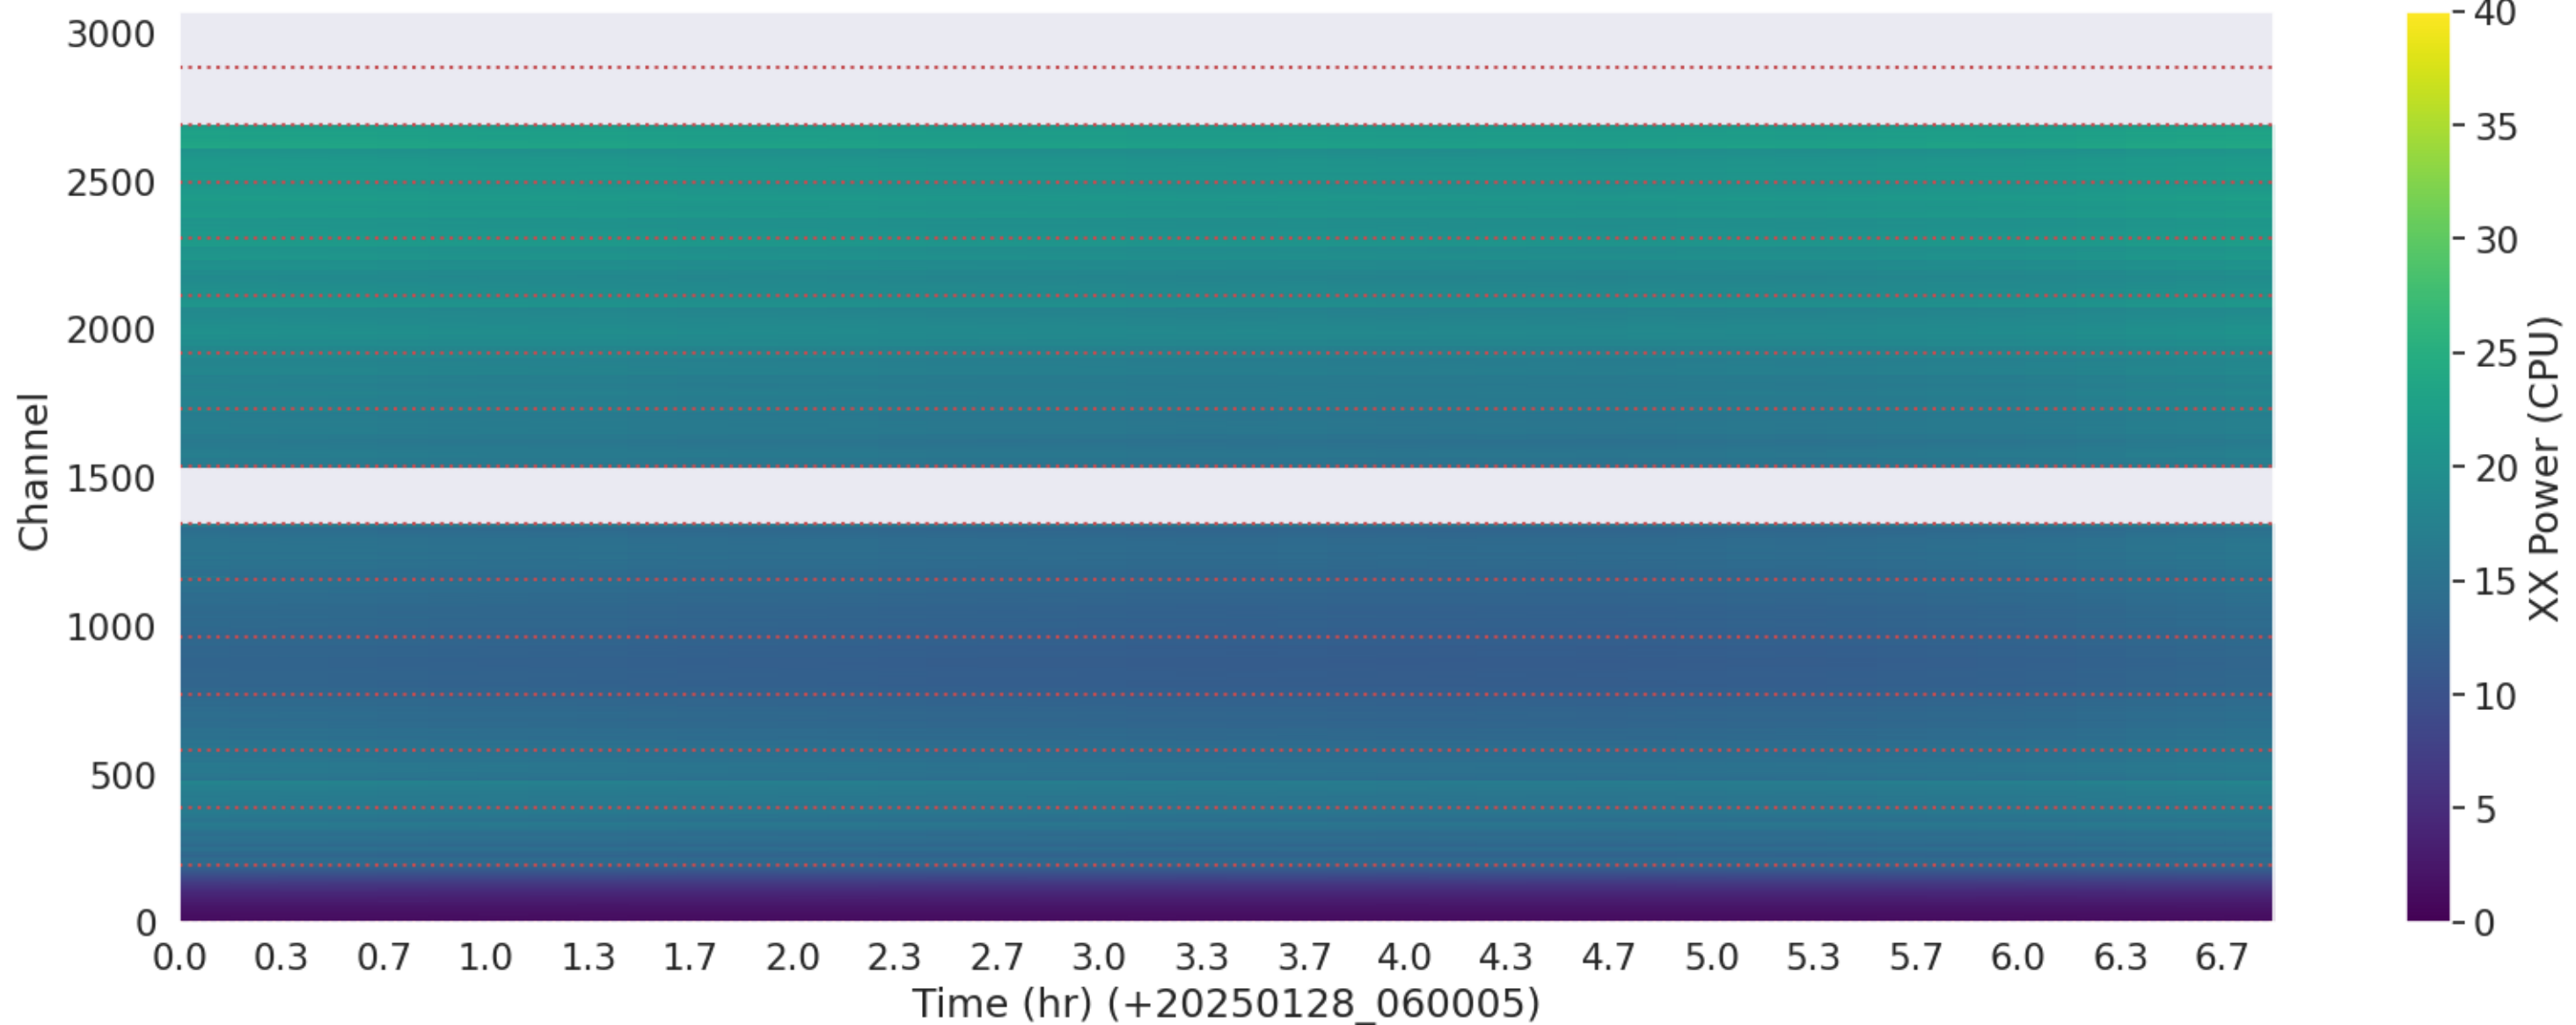

LWA129 - Correlator# 180 - XX - FLAGS: Good

LWA131 - Correlator# 182 - XX - FLAGS: Good

LWA131 - Correlator# 182 - YY - FLAGS: Good

LWA130 - Correlator# 183 - XX - FLAGS: Good

LWA130 - Correlator# 183 - YY - FLAGS: Good