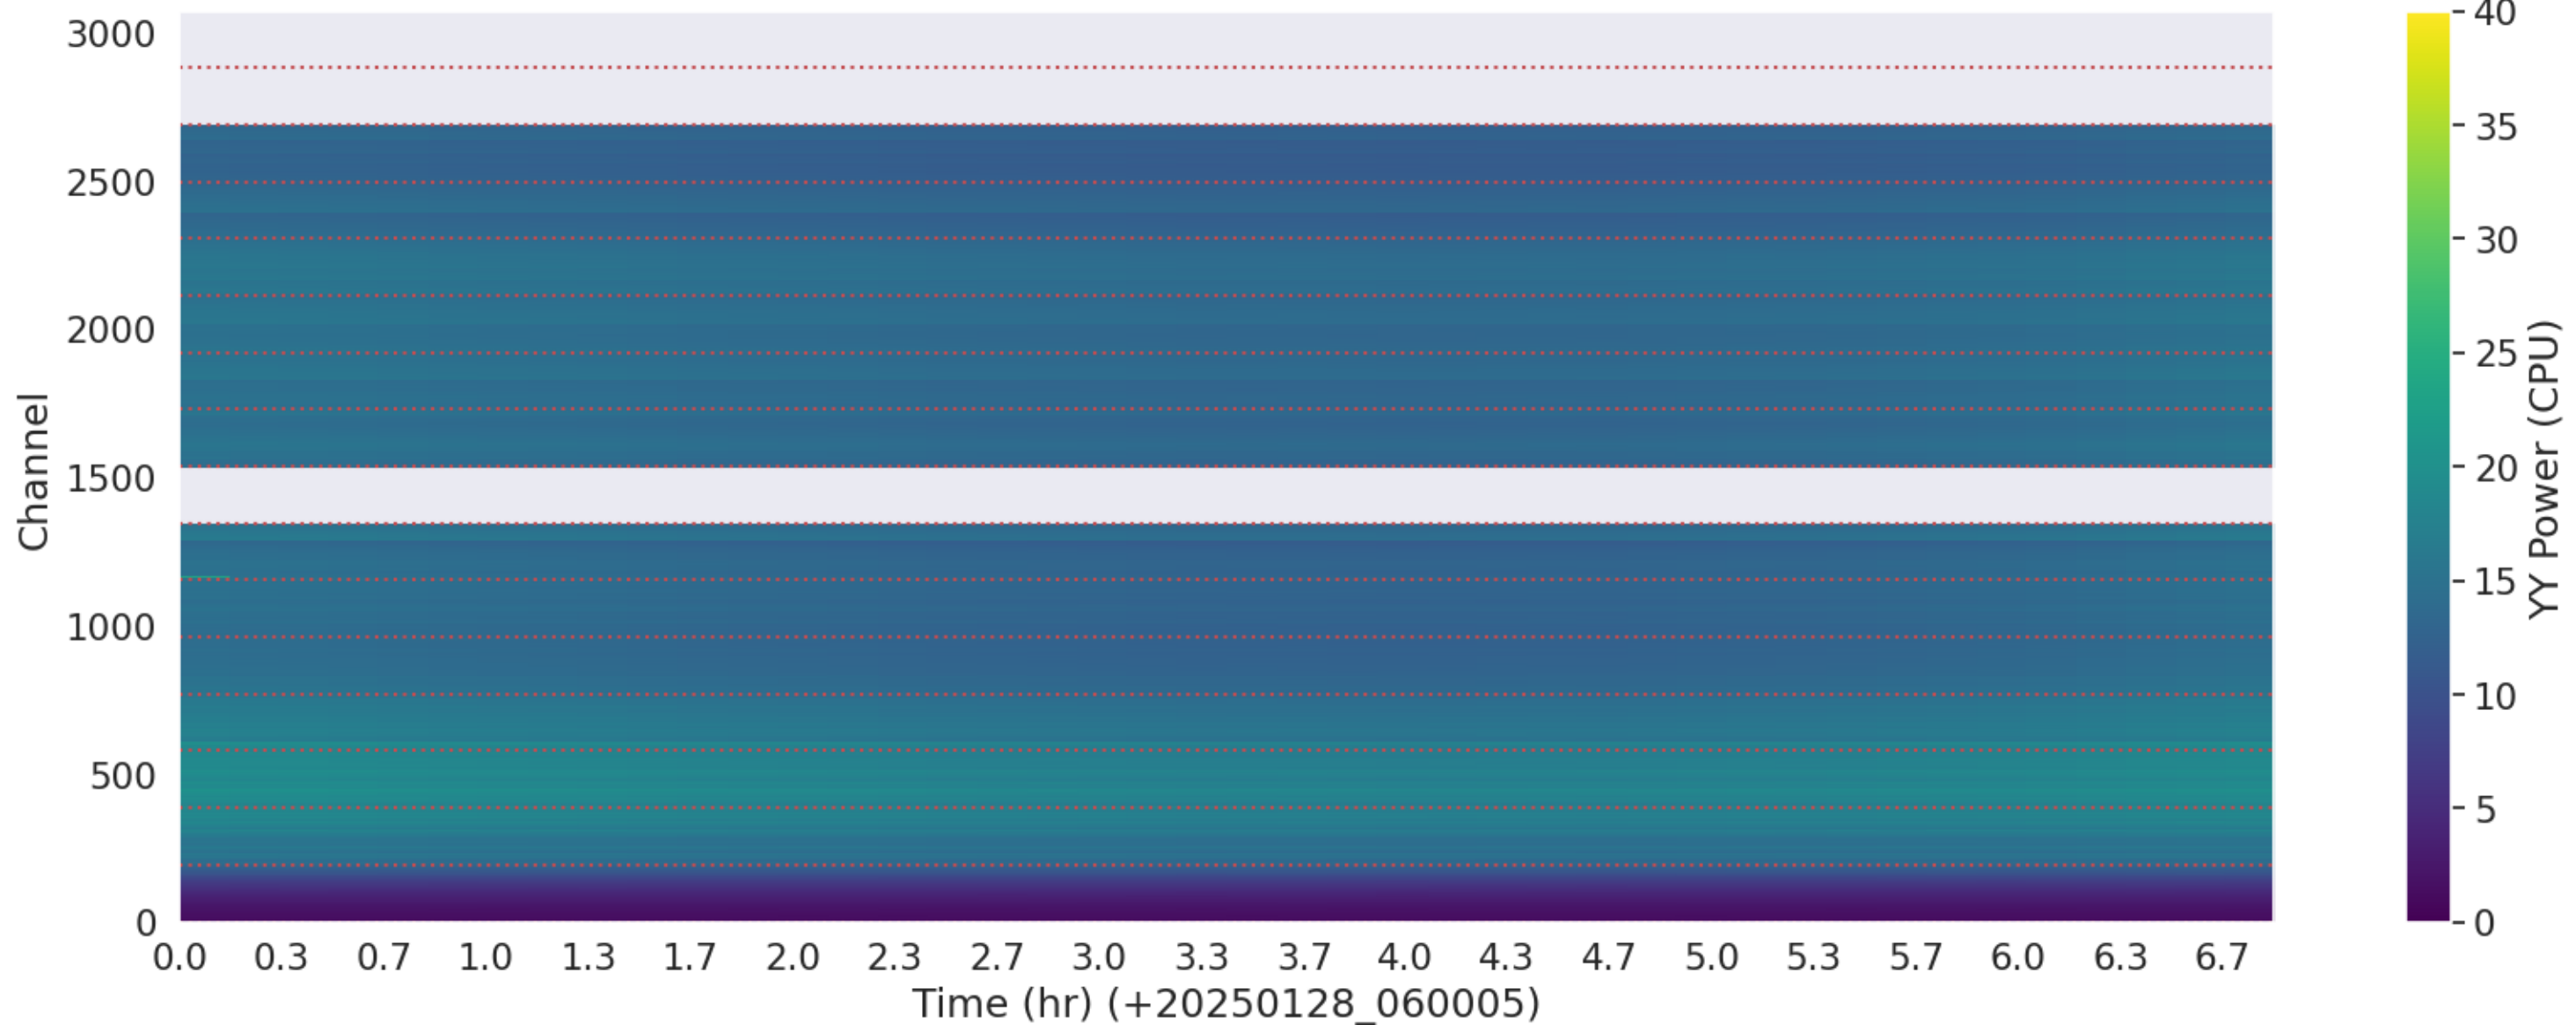

LWA122 - Correlator# 152 - YY - FLAGS: Good