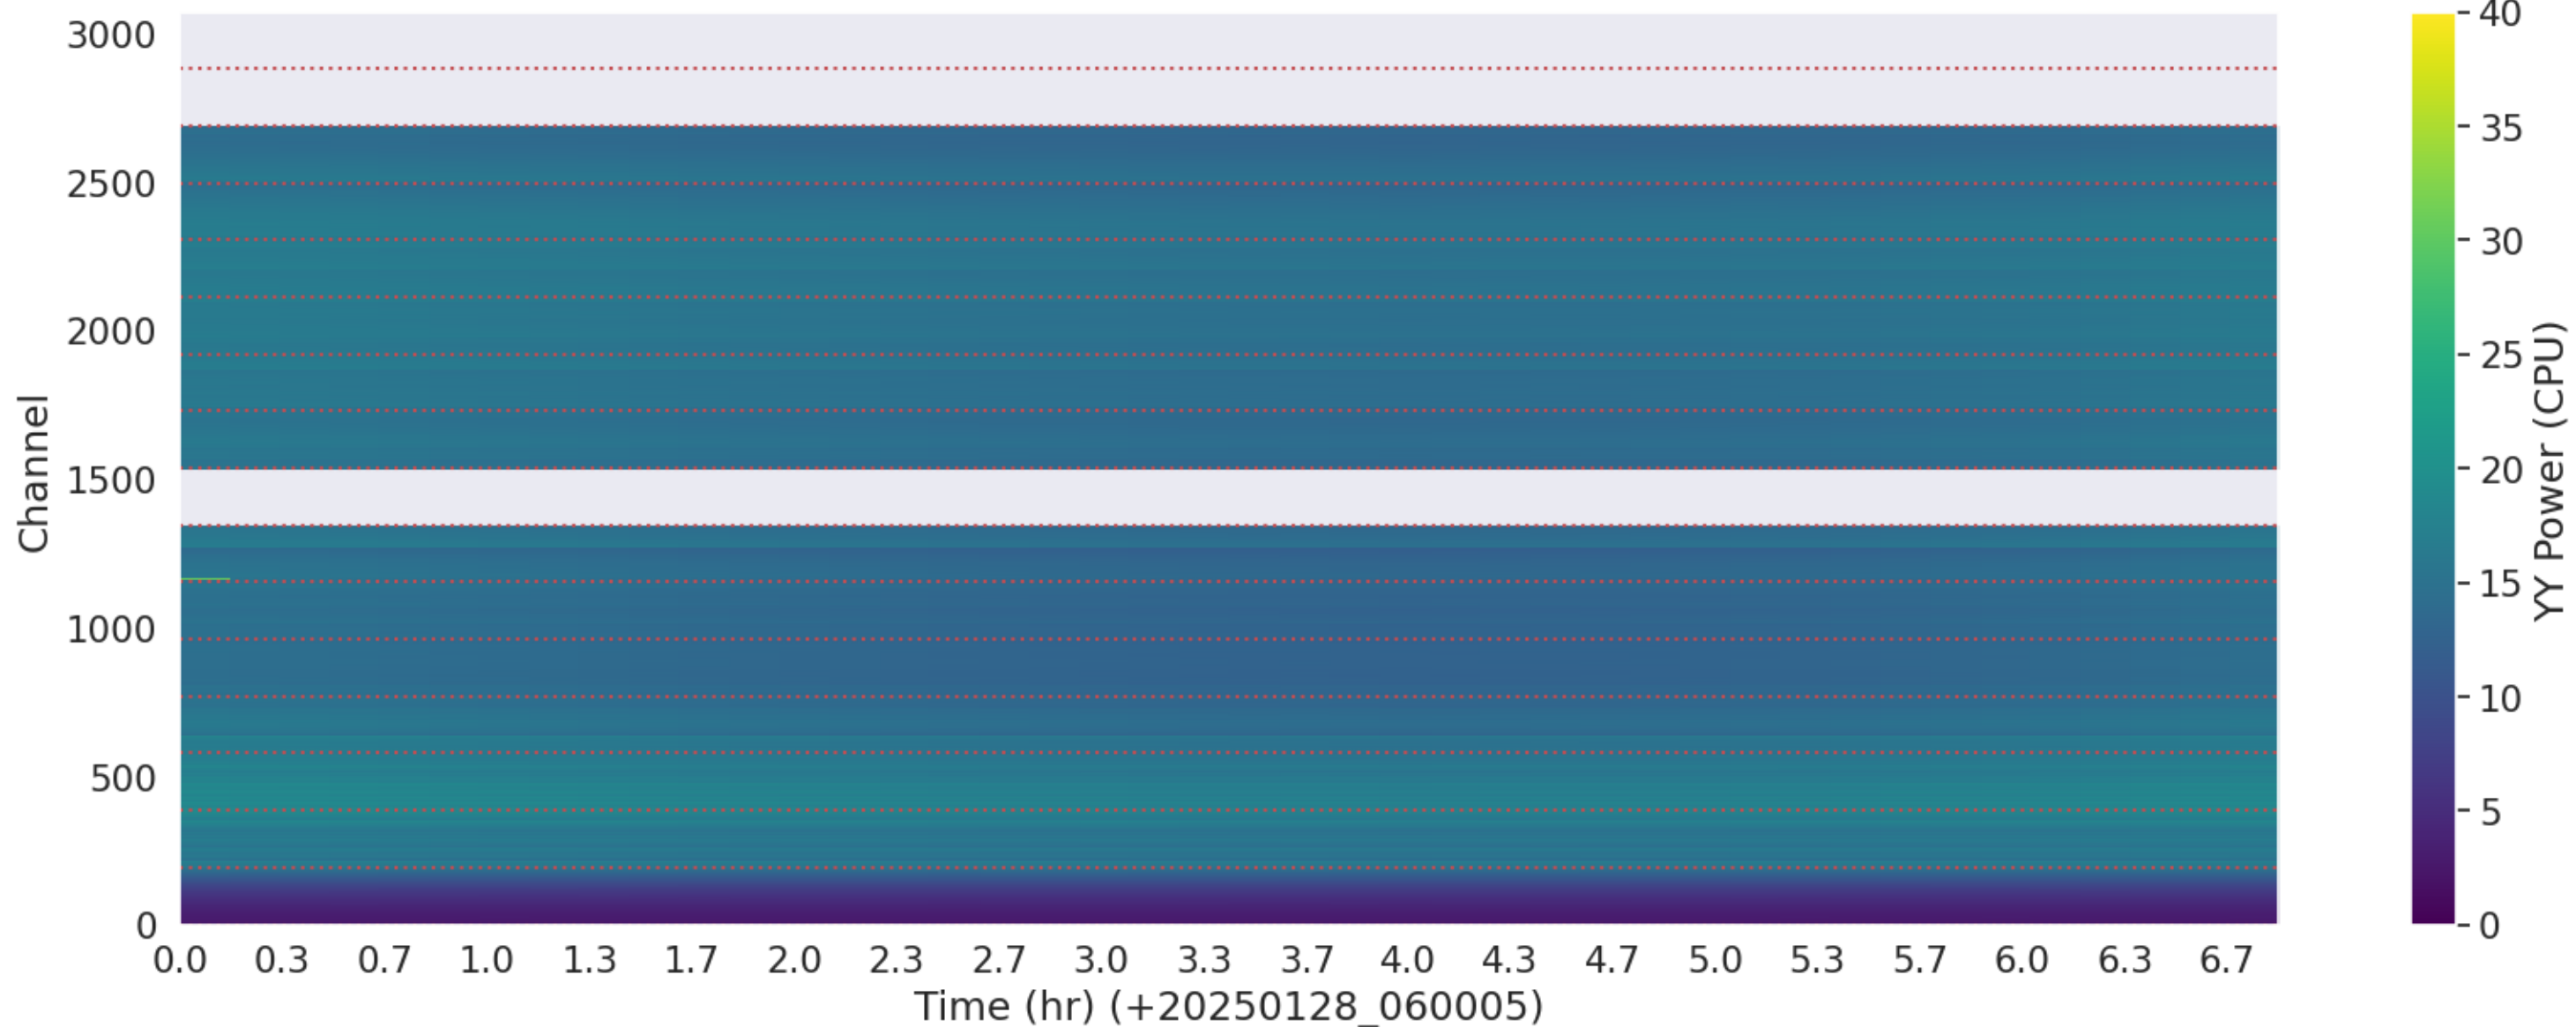

LWA329 - Correlator# 287 - YY - FLAGS: Good