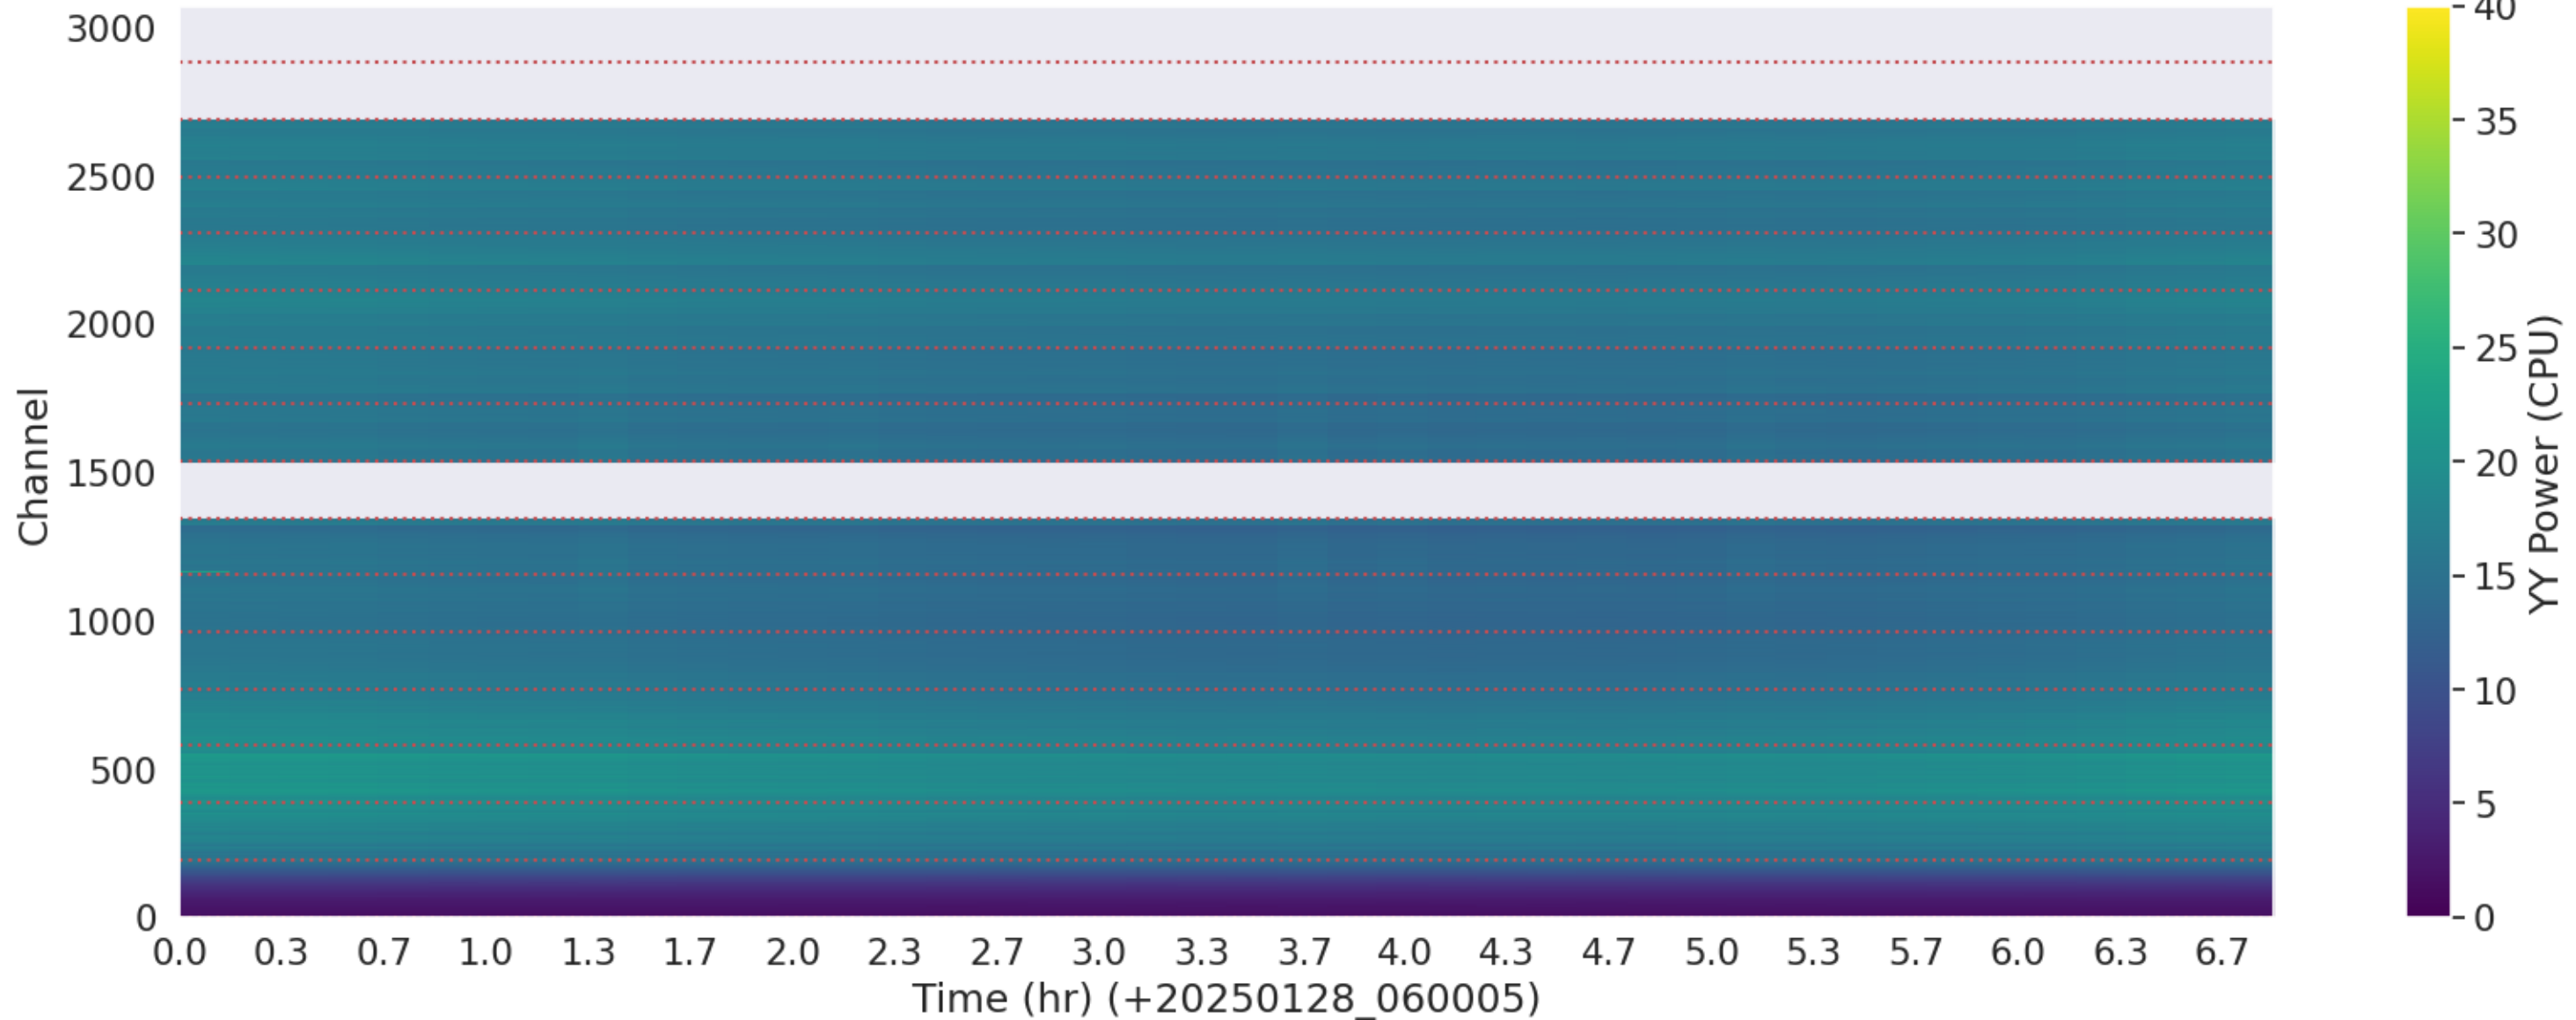

LWA102 - Correlator# 177 - YY - FLAGS: Good

LWA105 - Correlator# 178 - XX - FLAGS: HighTimeVar

LWA105 - Correlator# 178 - YY - FLAGS: Good

LWA104 - Correlator# 179 - XX - FLAGS: Good

LWA104 - Correlator# 179 - YY - FLAGS: Good