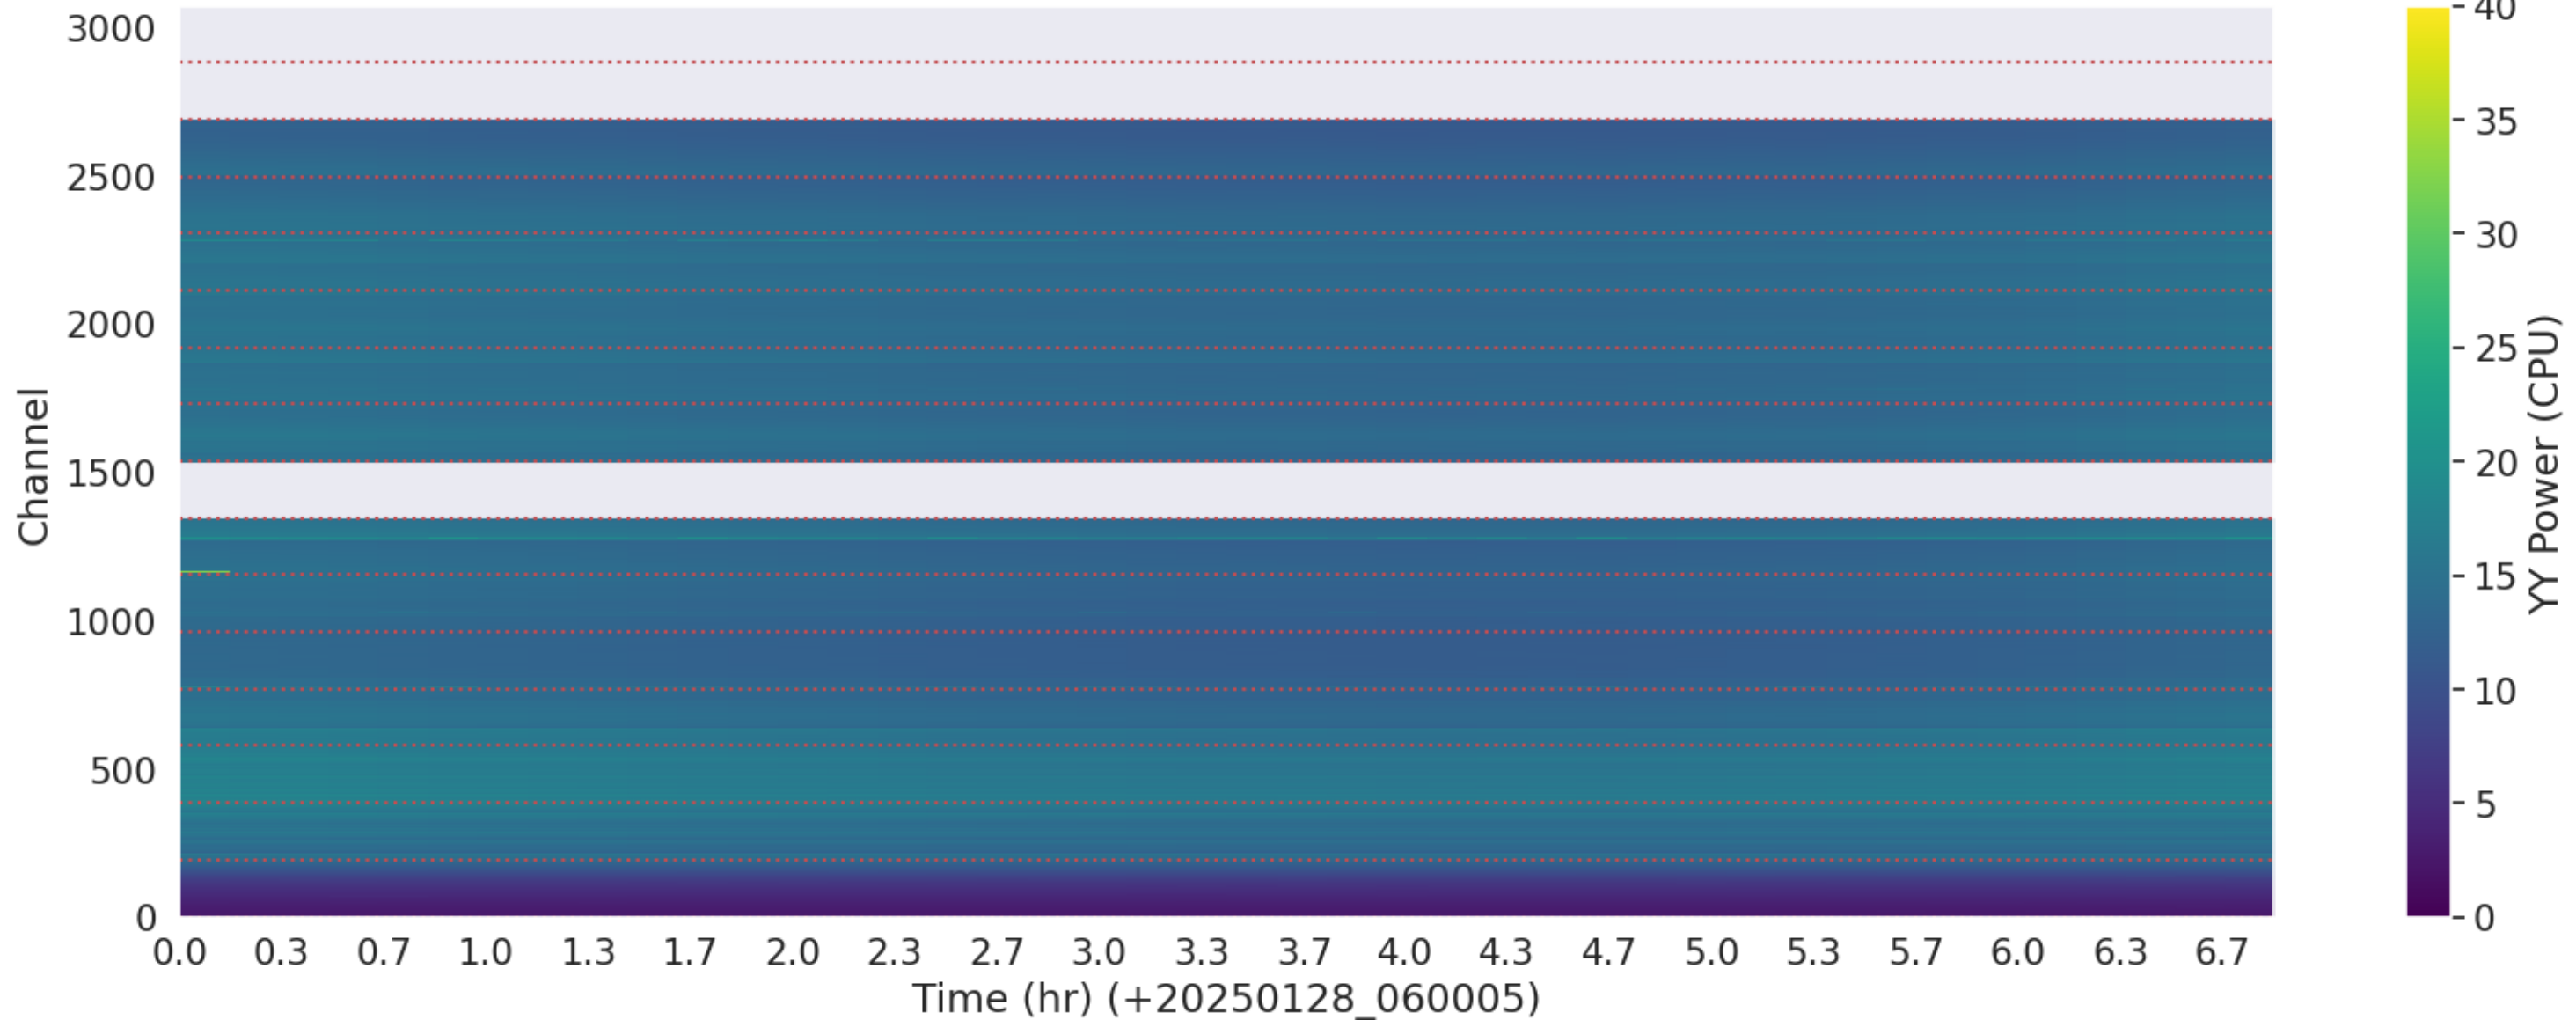

LWA128 - Correlator# 229 - YY - FLAGS: Good