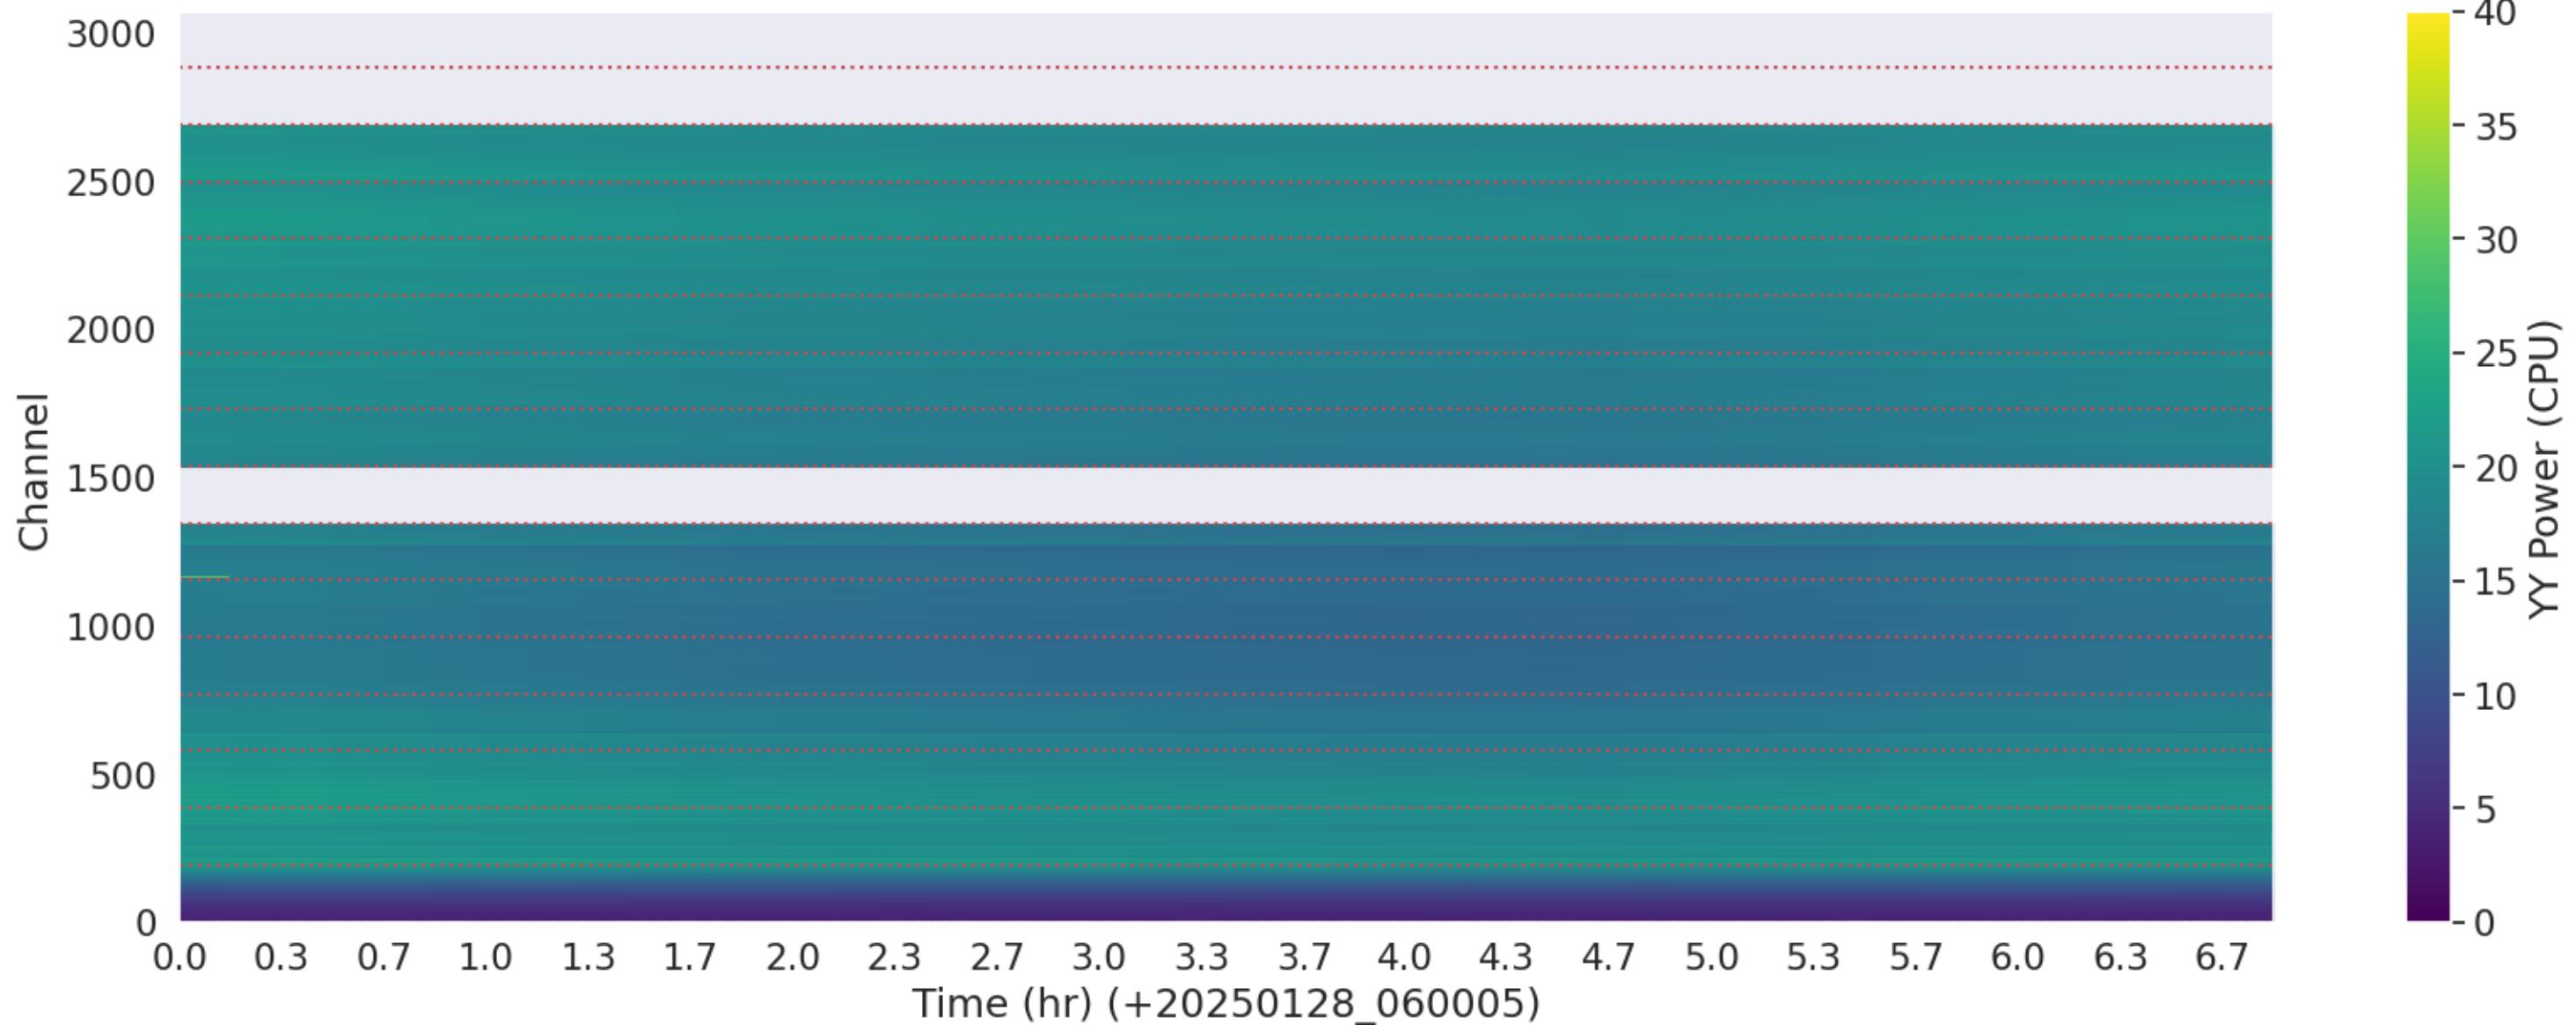

LWA294 - Correlator# 188 - YY - FLAGS: Good