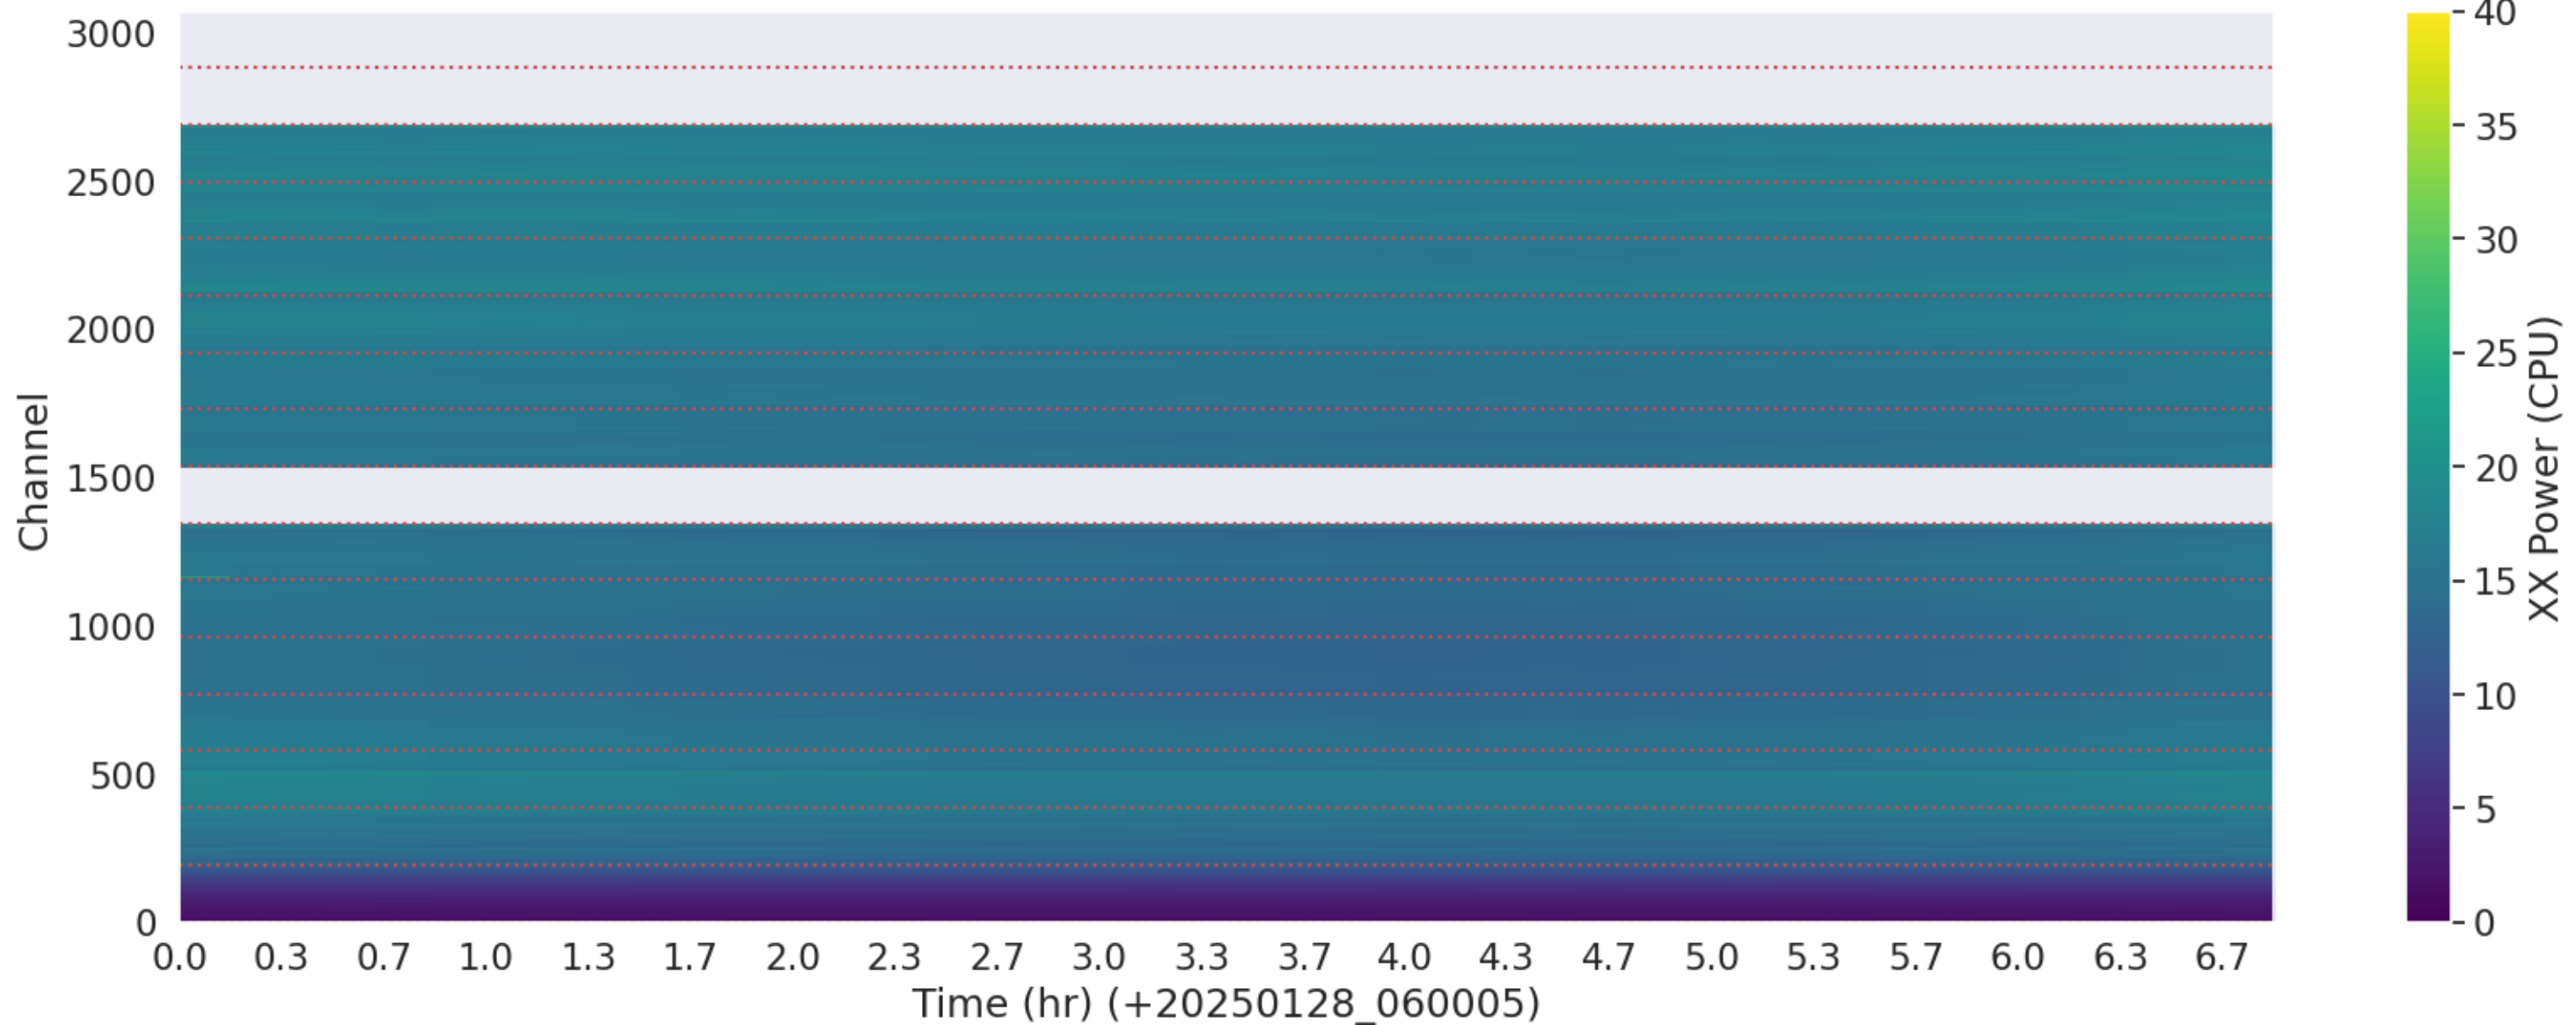

LWA252 - Correlator# 186 - XX - FLAGS: Good