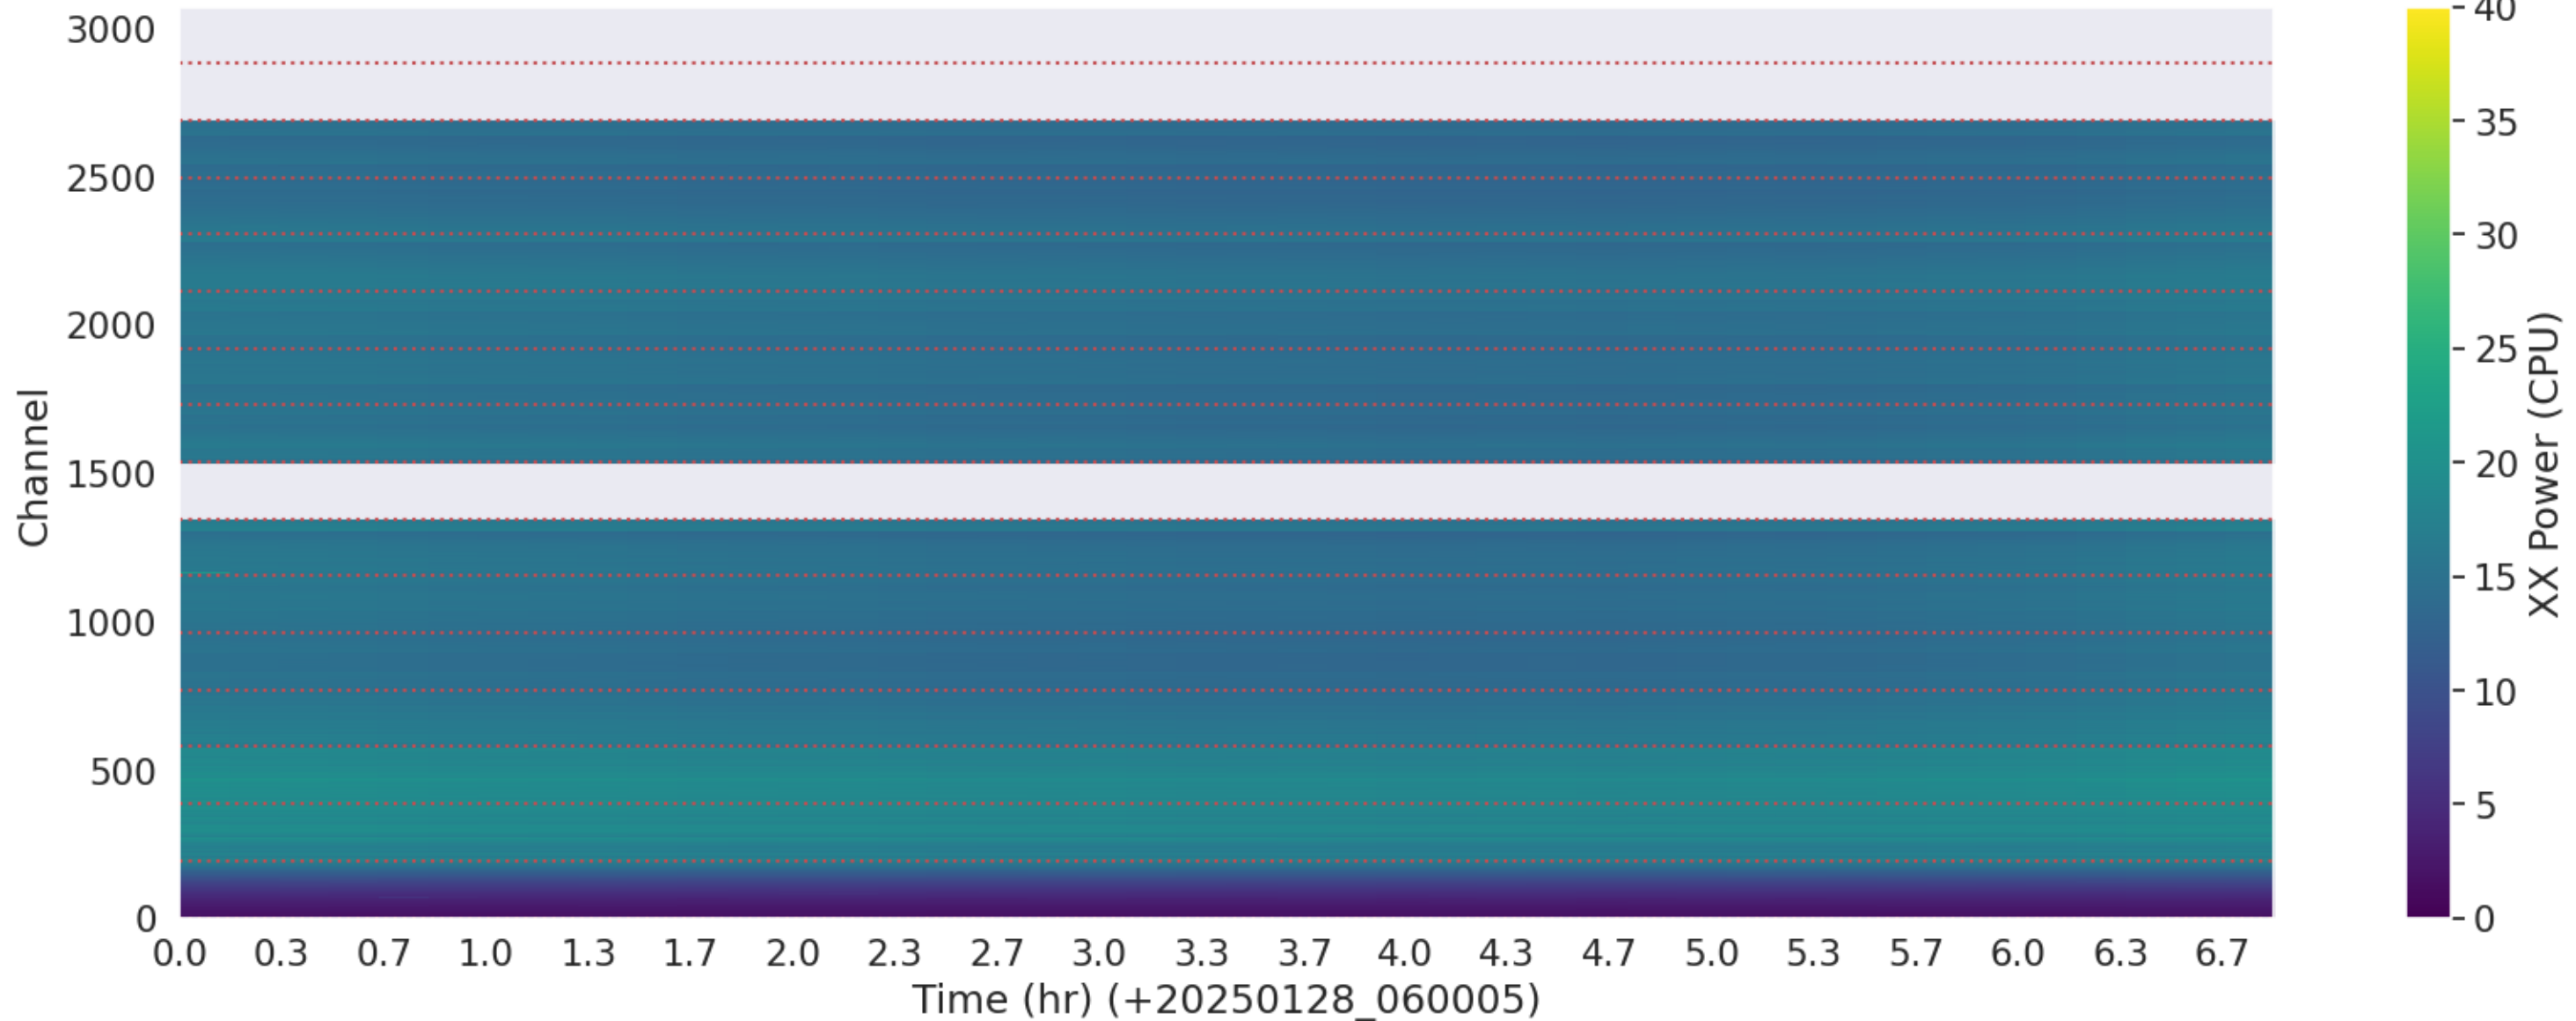

LWA145 - Correlator# 212 - XX - FLAGS: Good