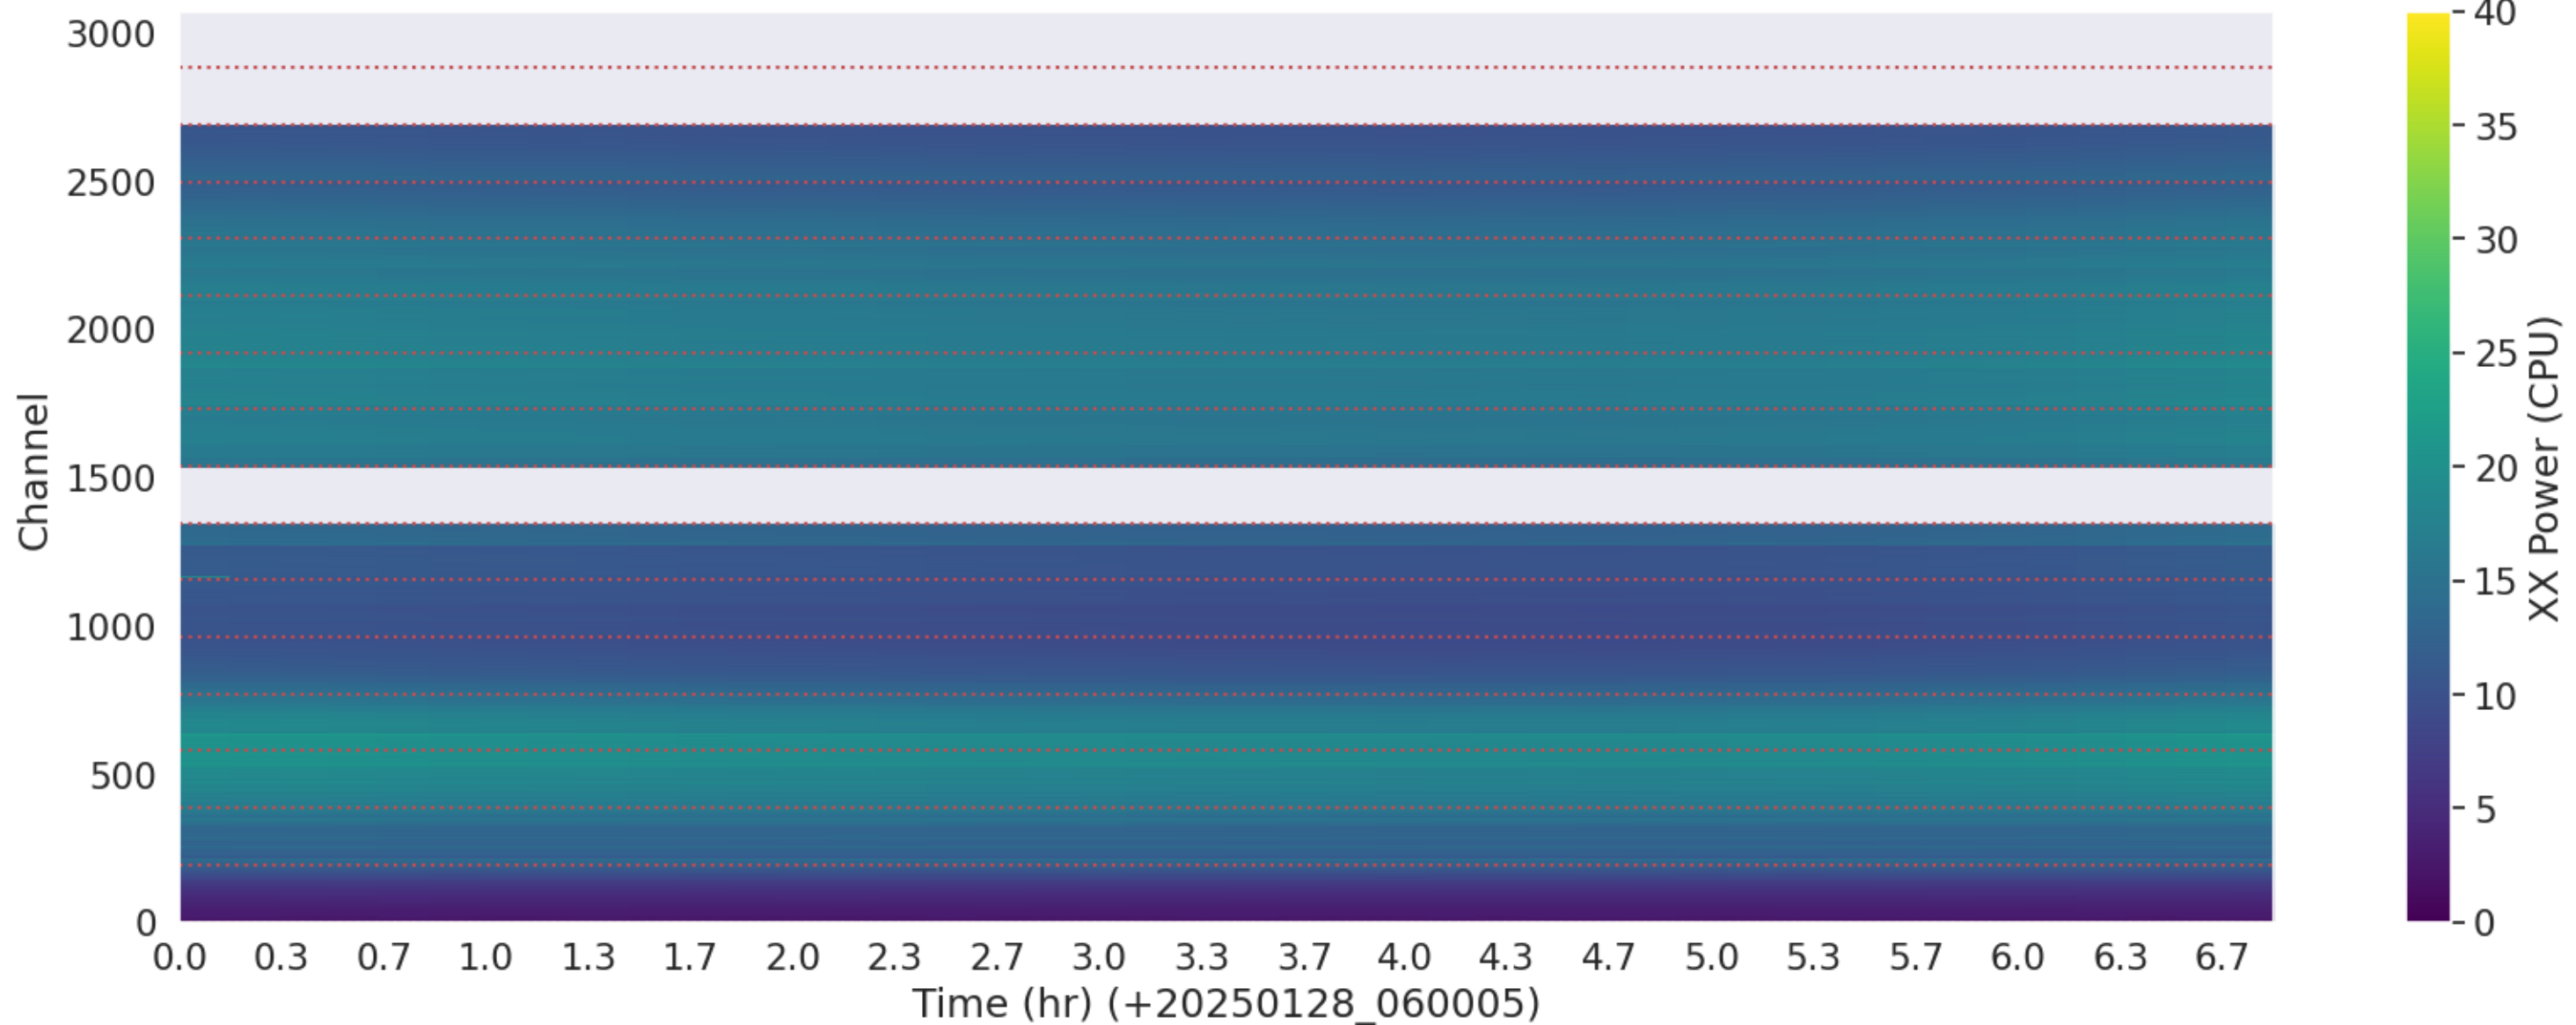

LWA159 - Correlator# 236 - XX - FLAGS: Good