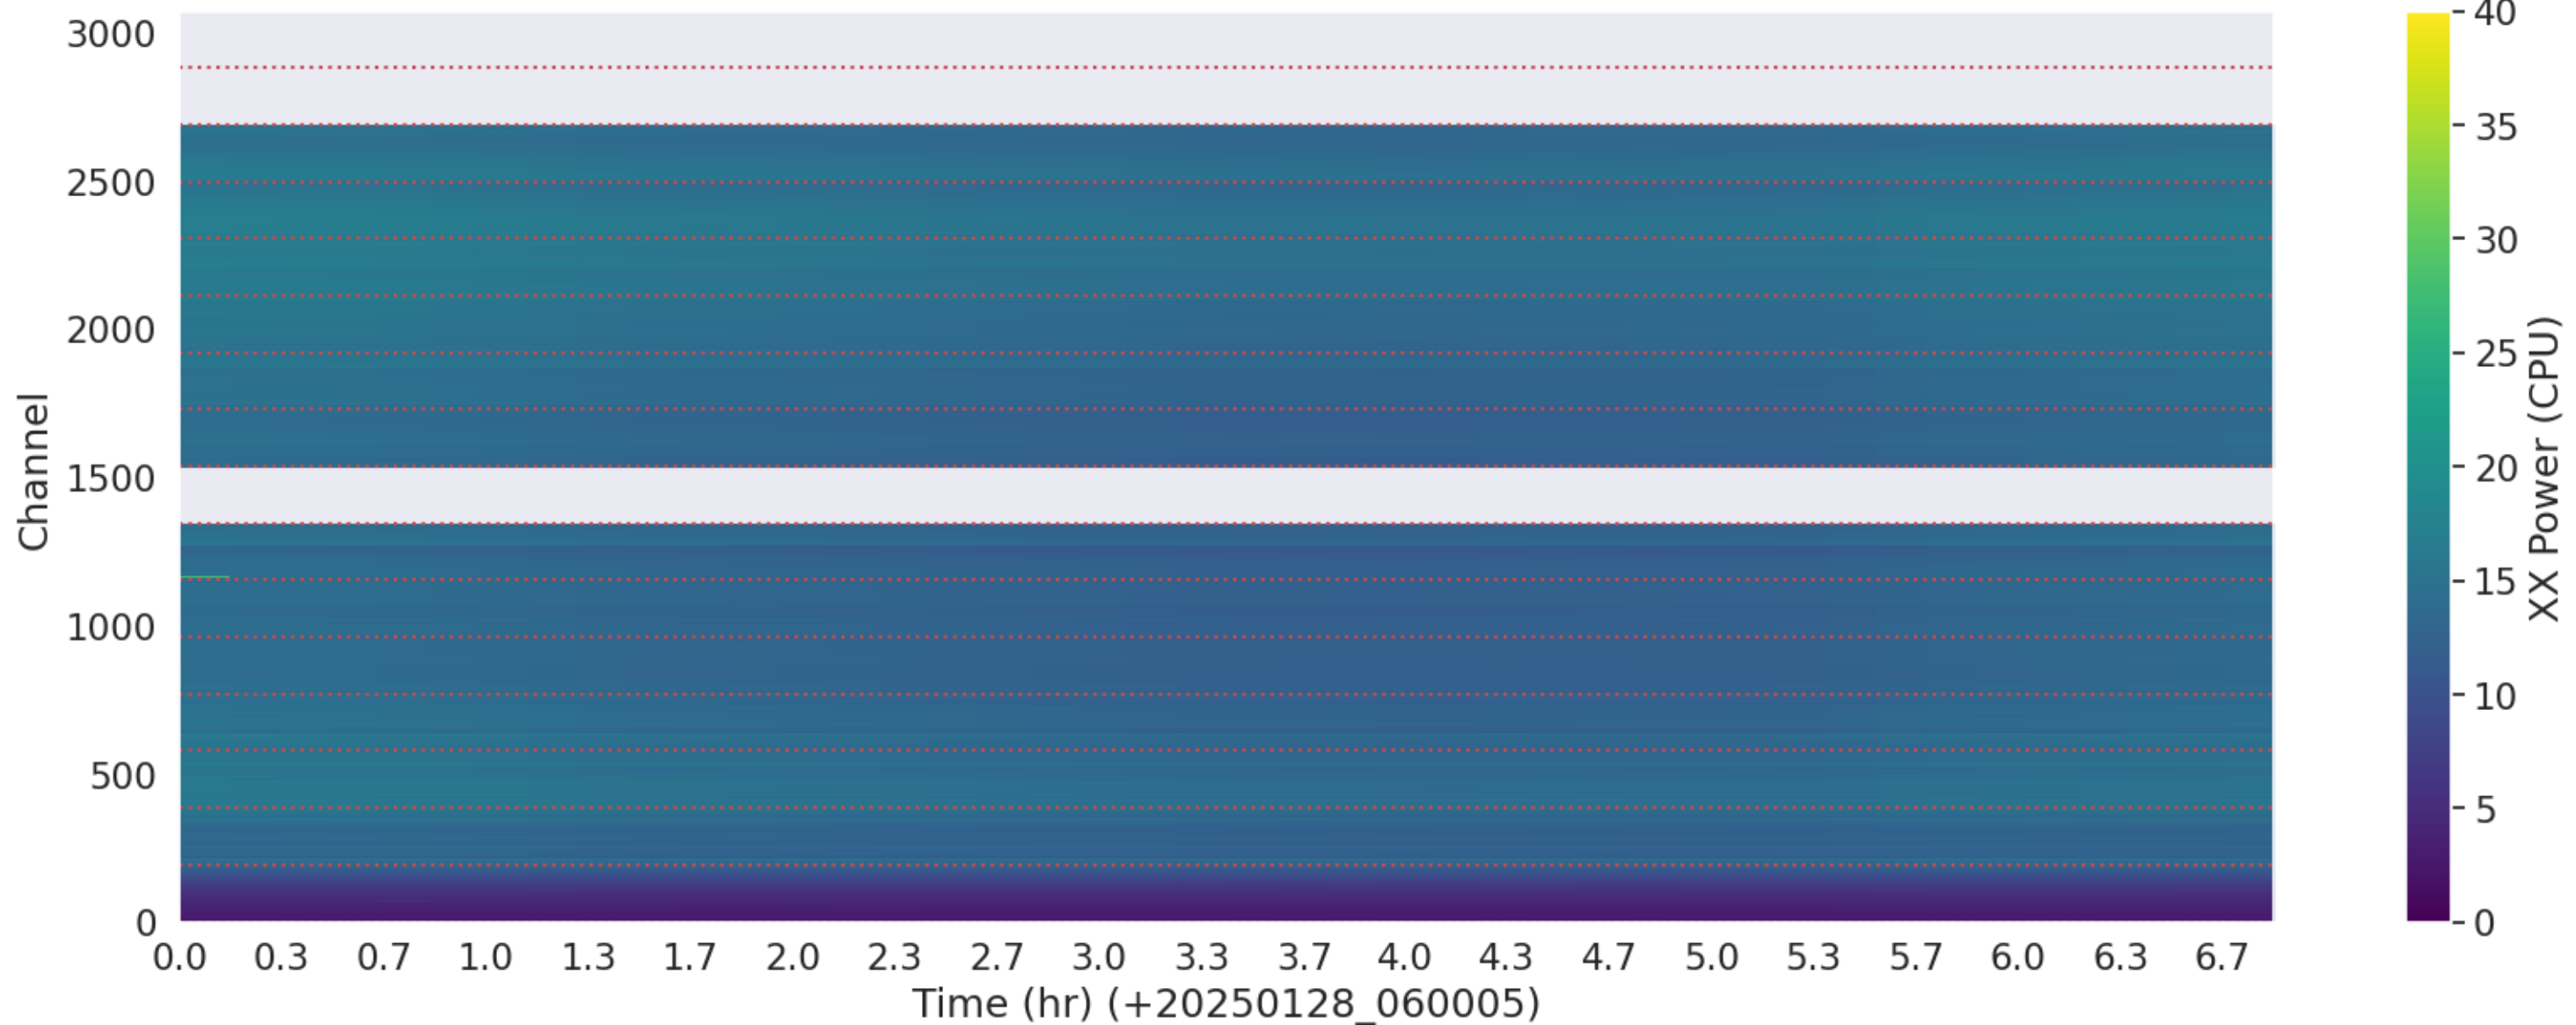

LWA316 - Correlator# 155 - XX - FLAGS: Good

LWA316 - Correlator# 155 - YY - FLAGS: Good

LWA334 - Correlator# 156 - YY - FLAGS: Good

LWA328 - Correlator# 157 - XX - FLAGS: Good

LWA328 - Correlator# 157 - YY - FLAGS: Good