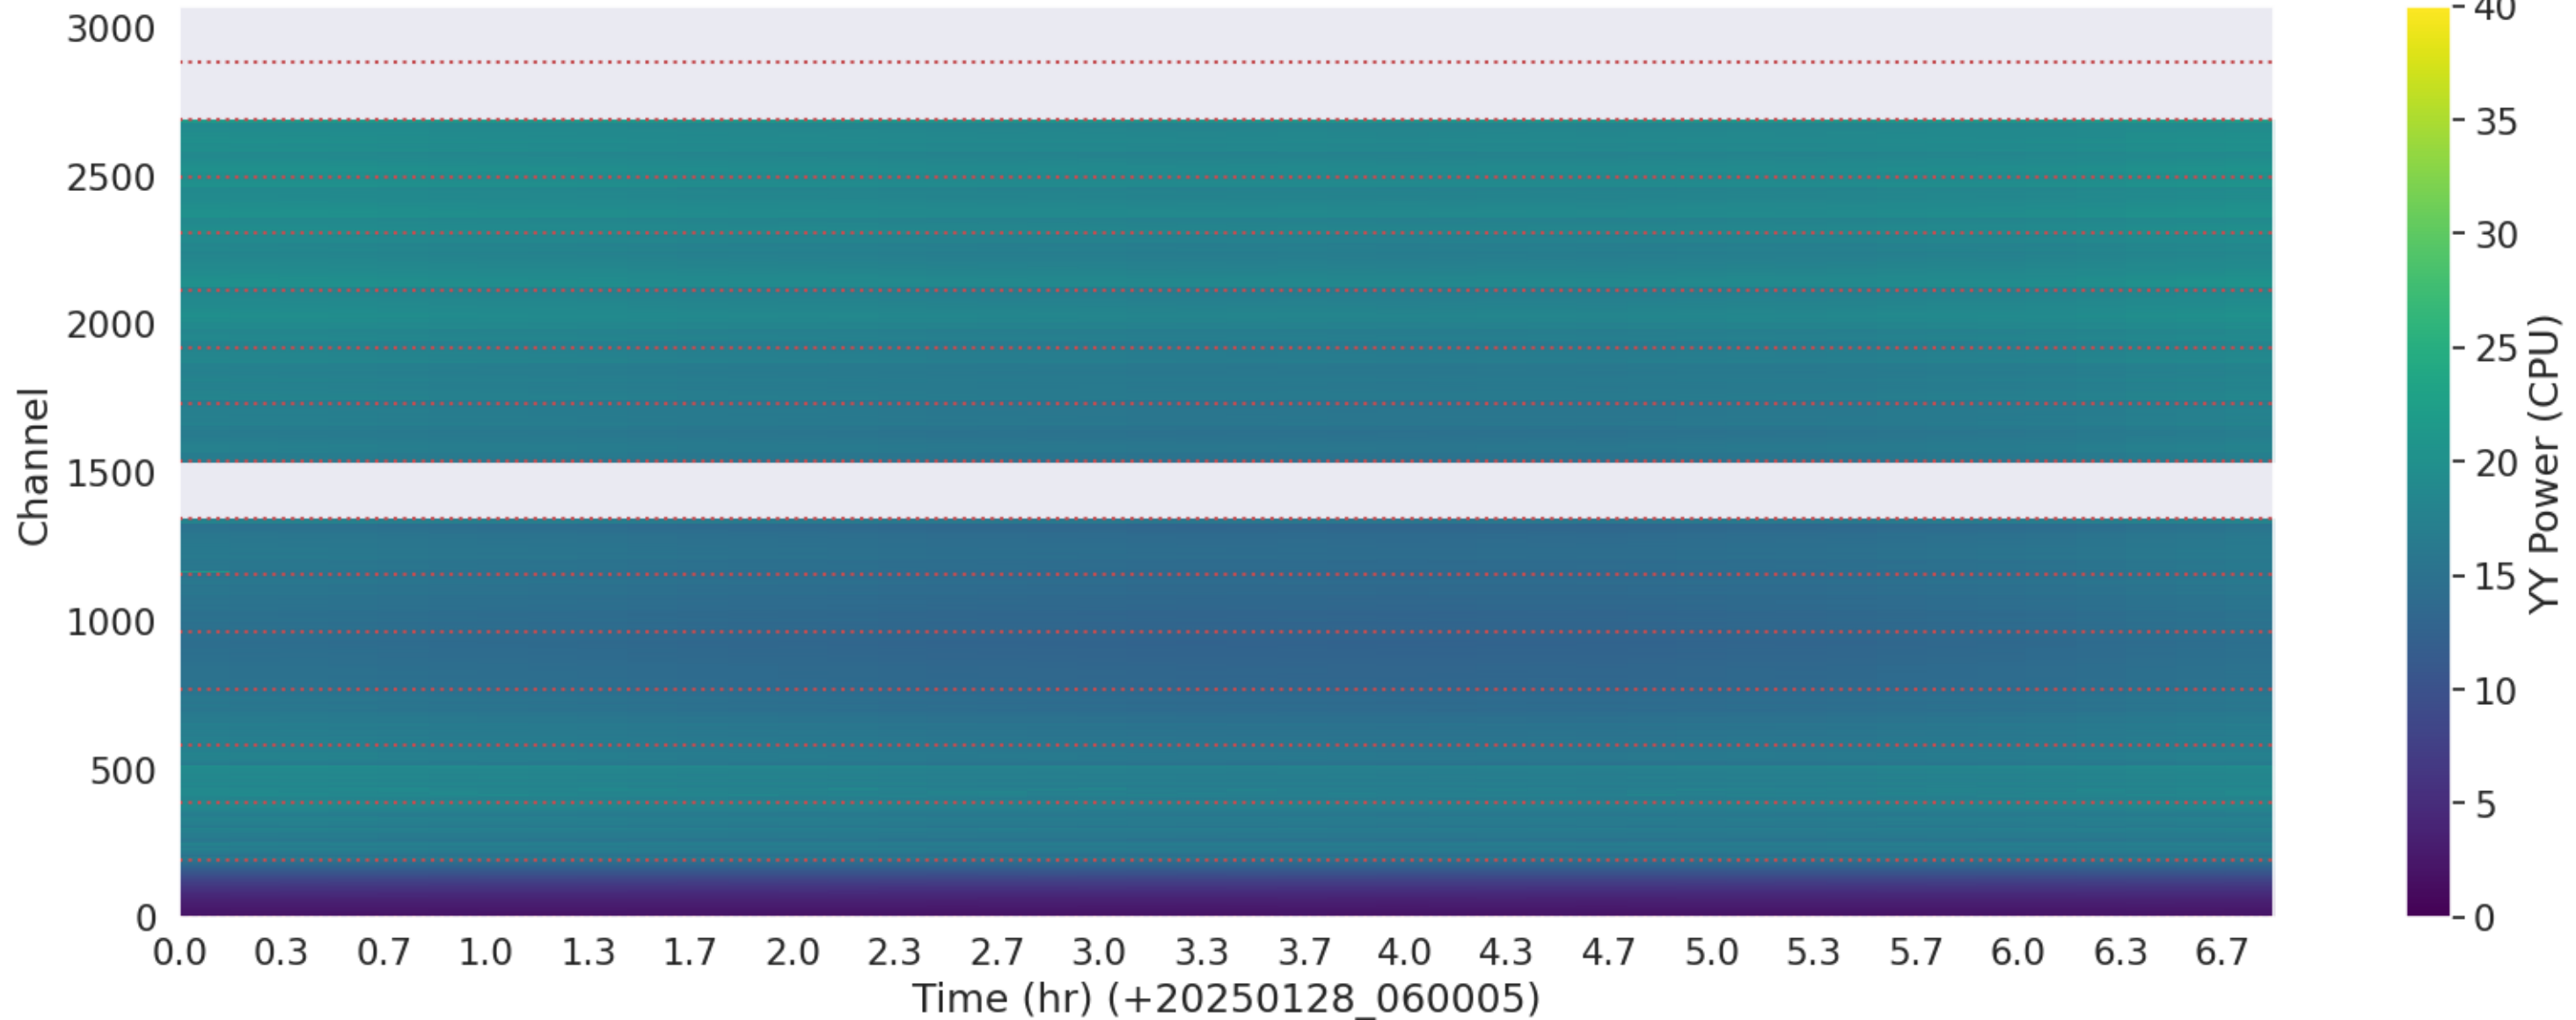

LWA129 - Correlator# 180 - XX - FLAGS: Good

LWA131 - Correlator# 182 - XX - FLAGS: Good

LWA131 - Correlator# 182 - YY - FLAGS: Good

LWA130 - Correlator# 183 - XX - FLAGS: Good

LWA130 - Correlator# 183 - YY - FLAGS: Good