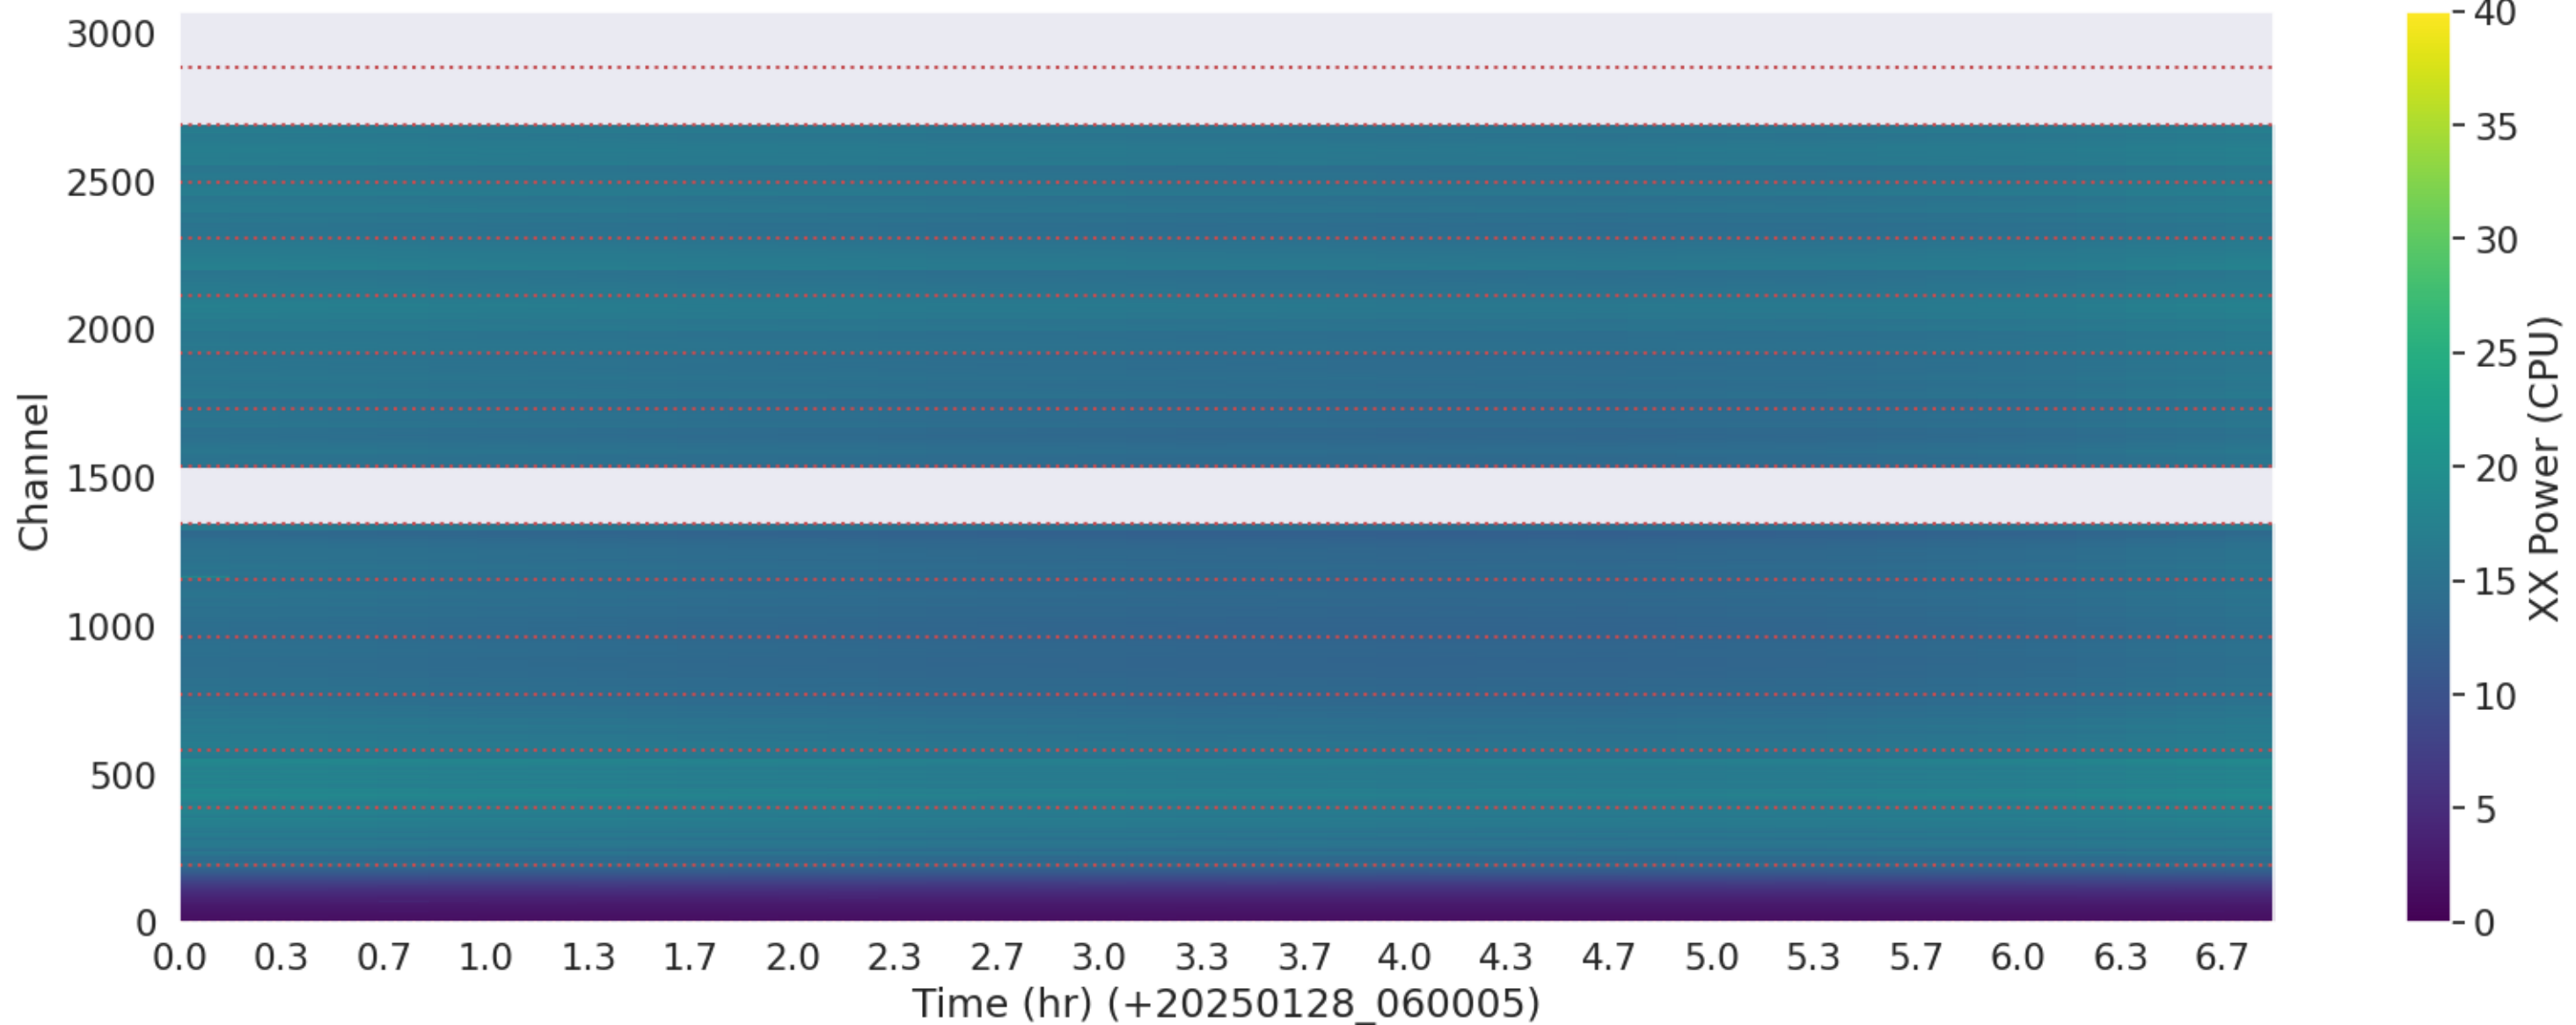

LWA120 - Correlator# 208 - YY - FLAGS: HighTimeVar

LWA082 - Correlator# 209 - XX - FLAGS: Good

LWA082 - Correlator# 209 - YY - FLAGS: Good

LWA143 - Correlator# 210 - XX - FLAGS: Good

LWA143 - Correlator# 210 - YY - FLAGS: Good