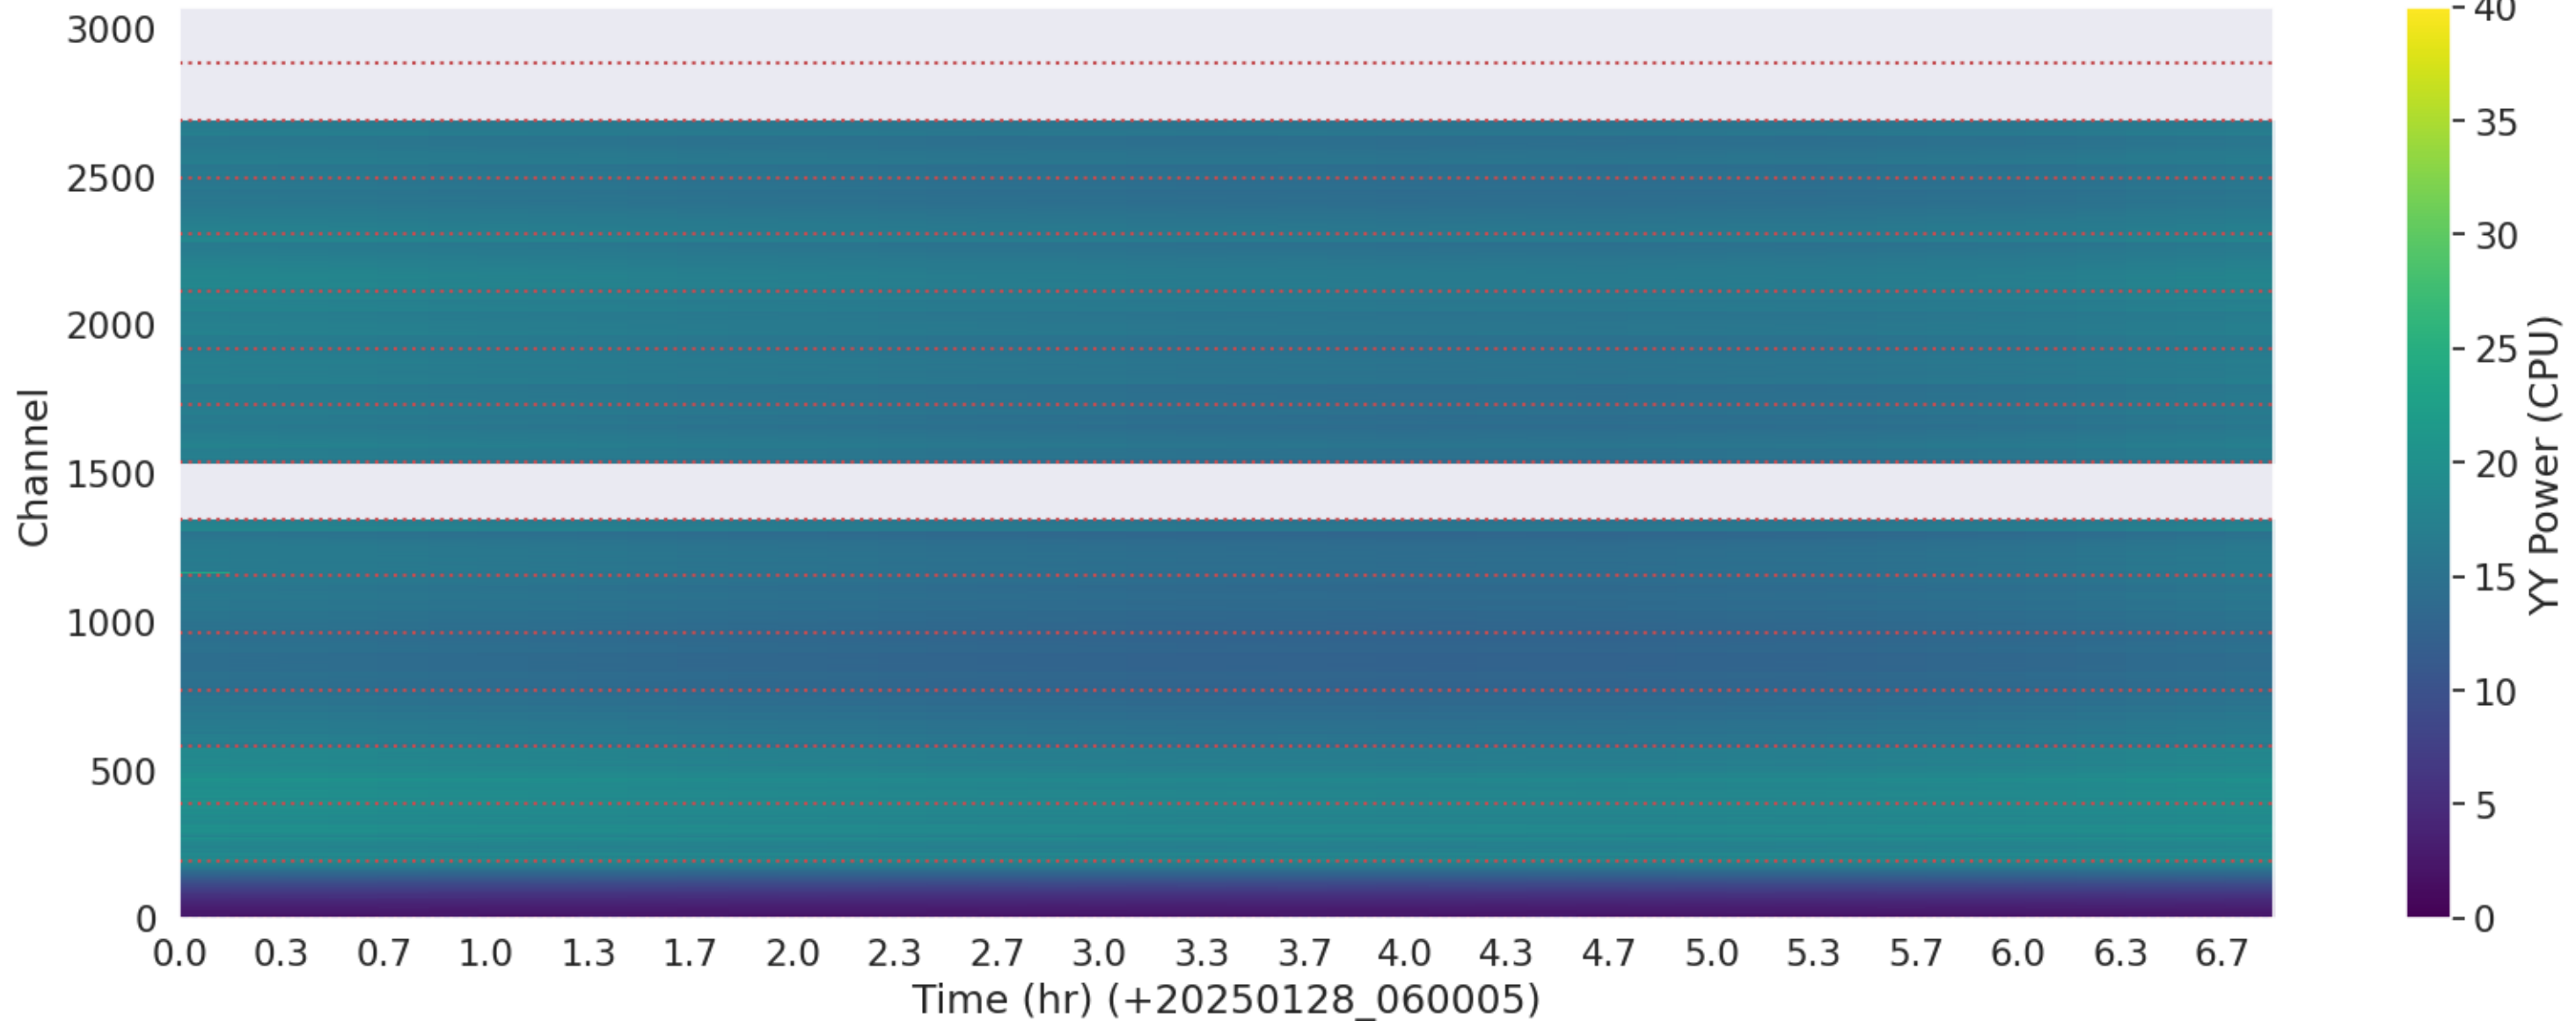

LWA110 - Correlator# 198 - XX - FLAGS: LowPower

LWA109 - Correlator# 199 - XX - FLAGS: Good

LWA109 - Correlator# 199 - YY - FLAGS: Good

LWA112 - Correlator# 200 - XX - FLAGS: Good

LWA112 - Correlator# 200 - YY - FLAGS: Good