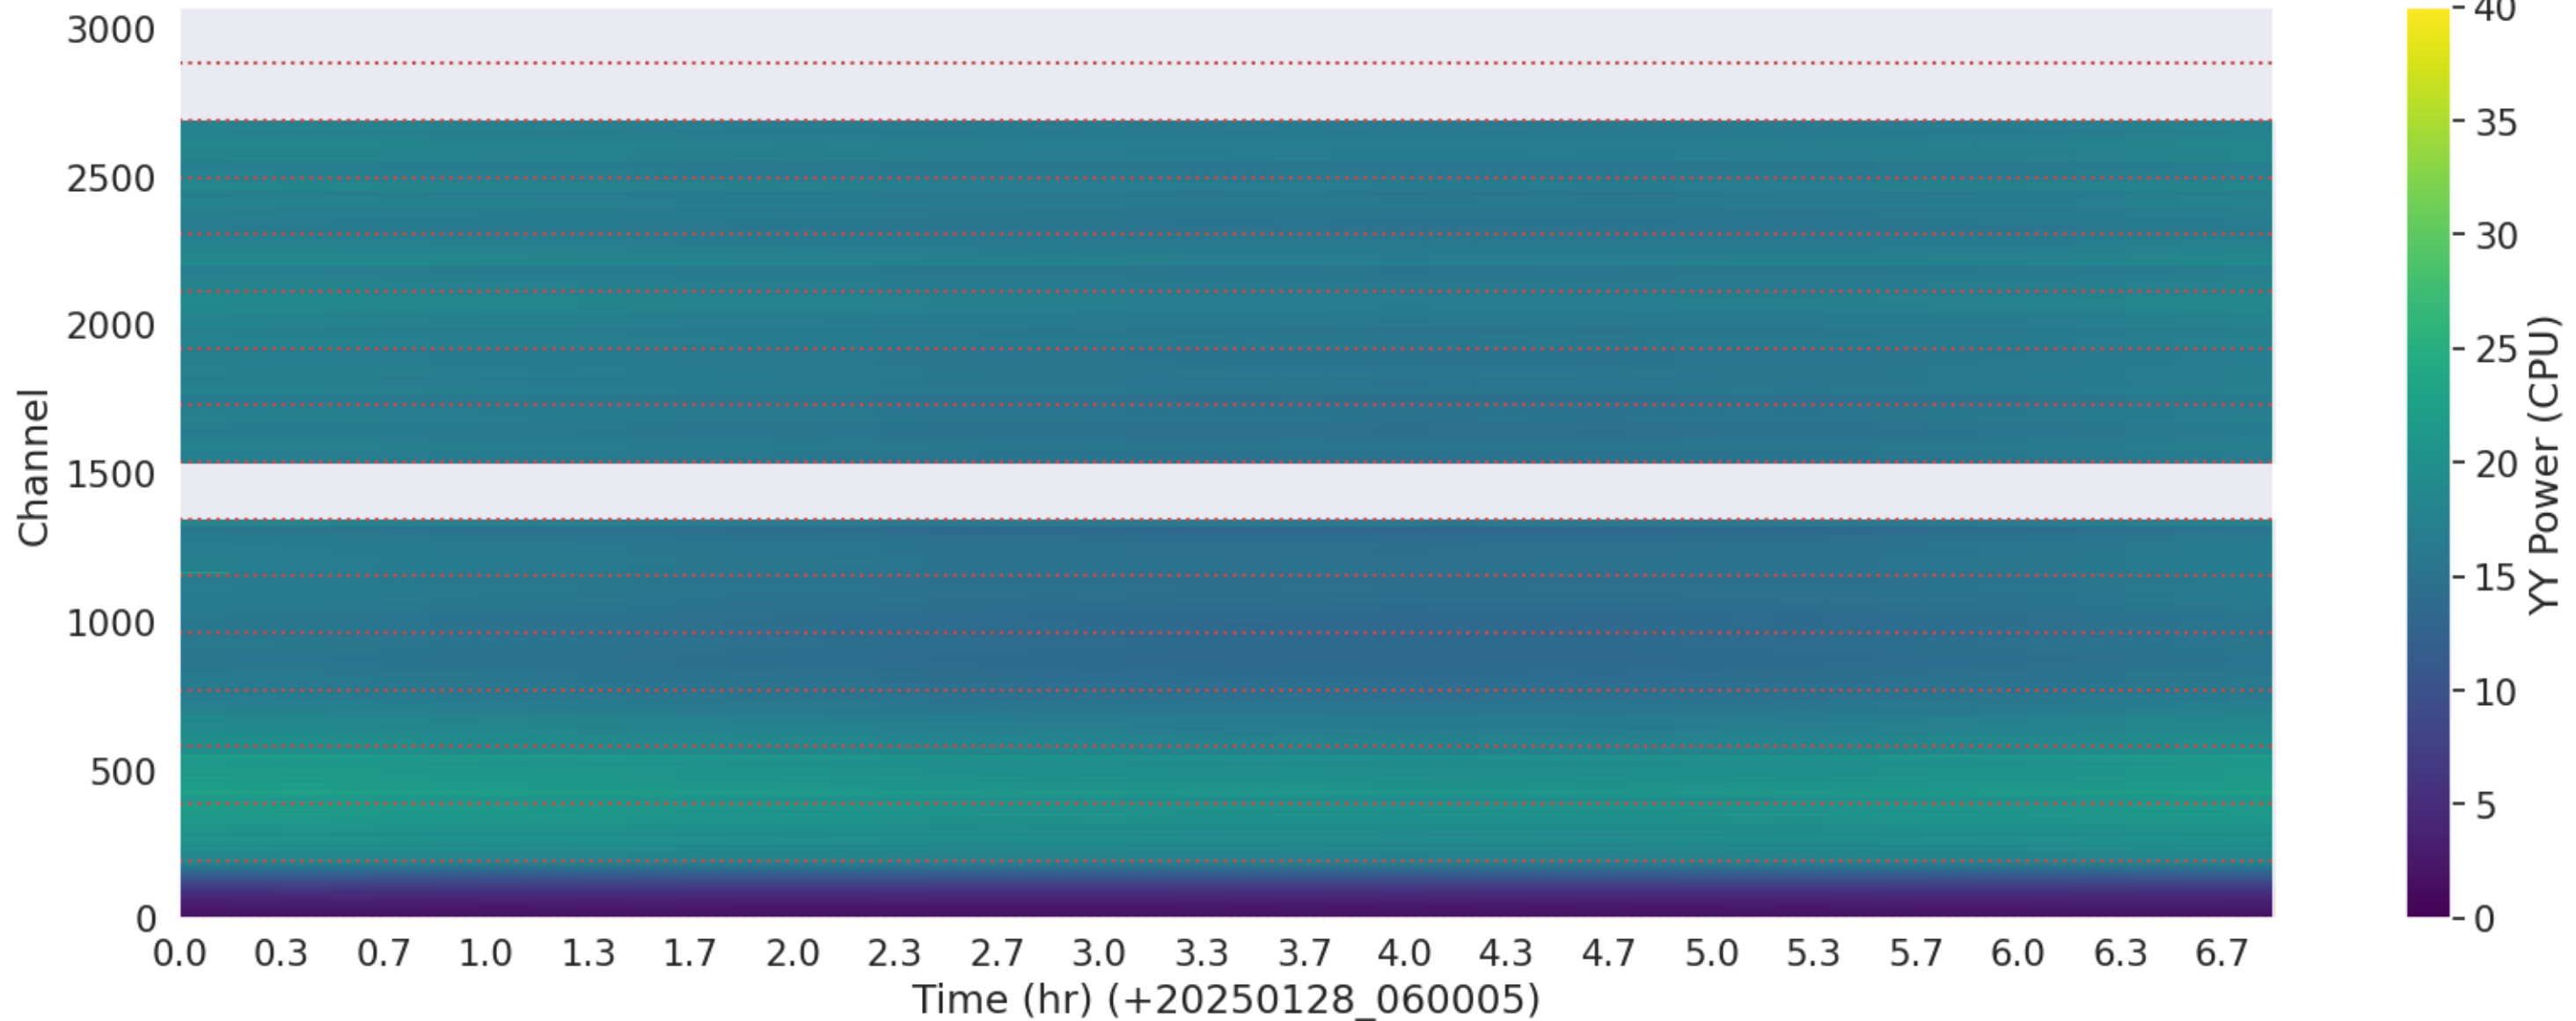

LWA105 - Correlator# 178 - YY - FLAGS: Good