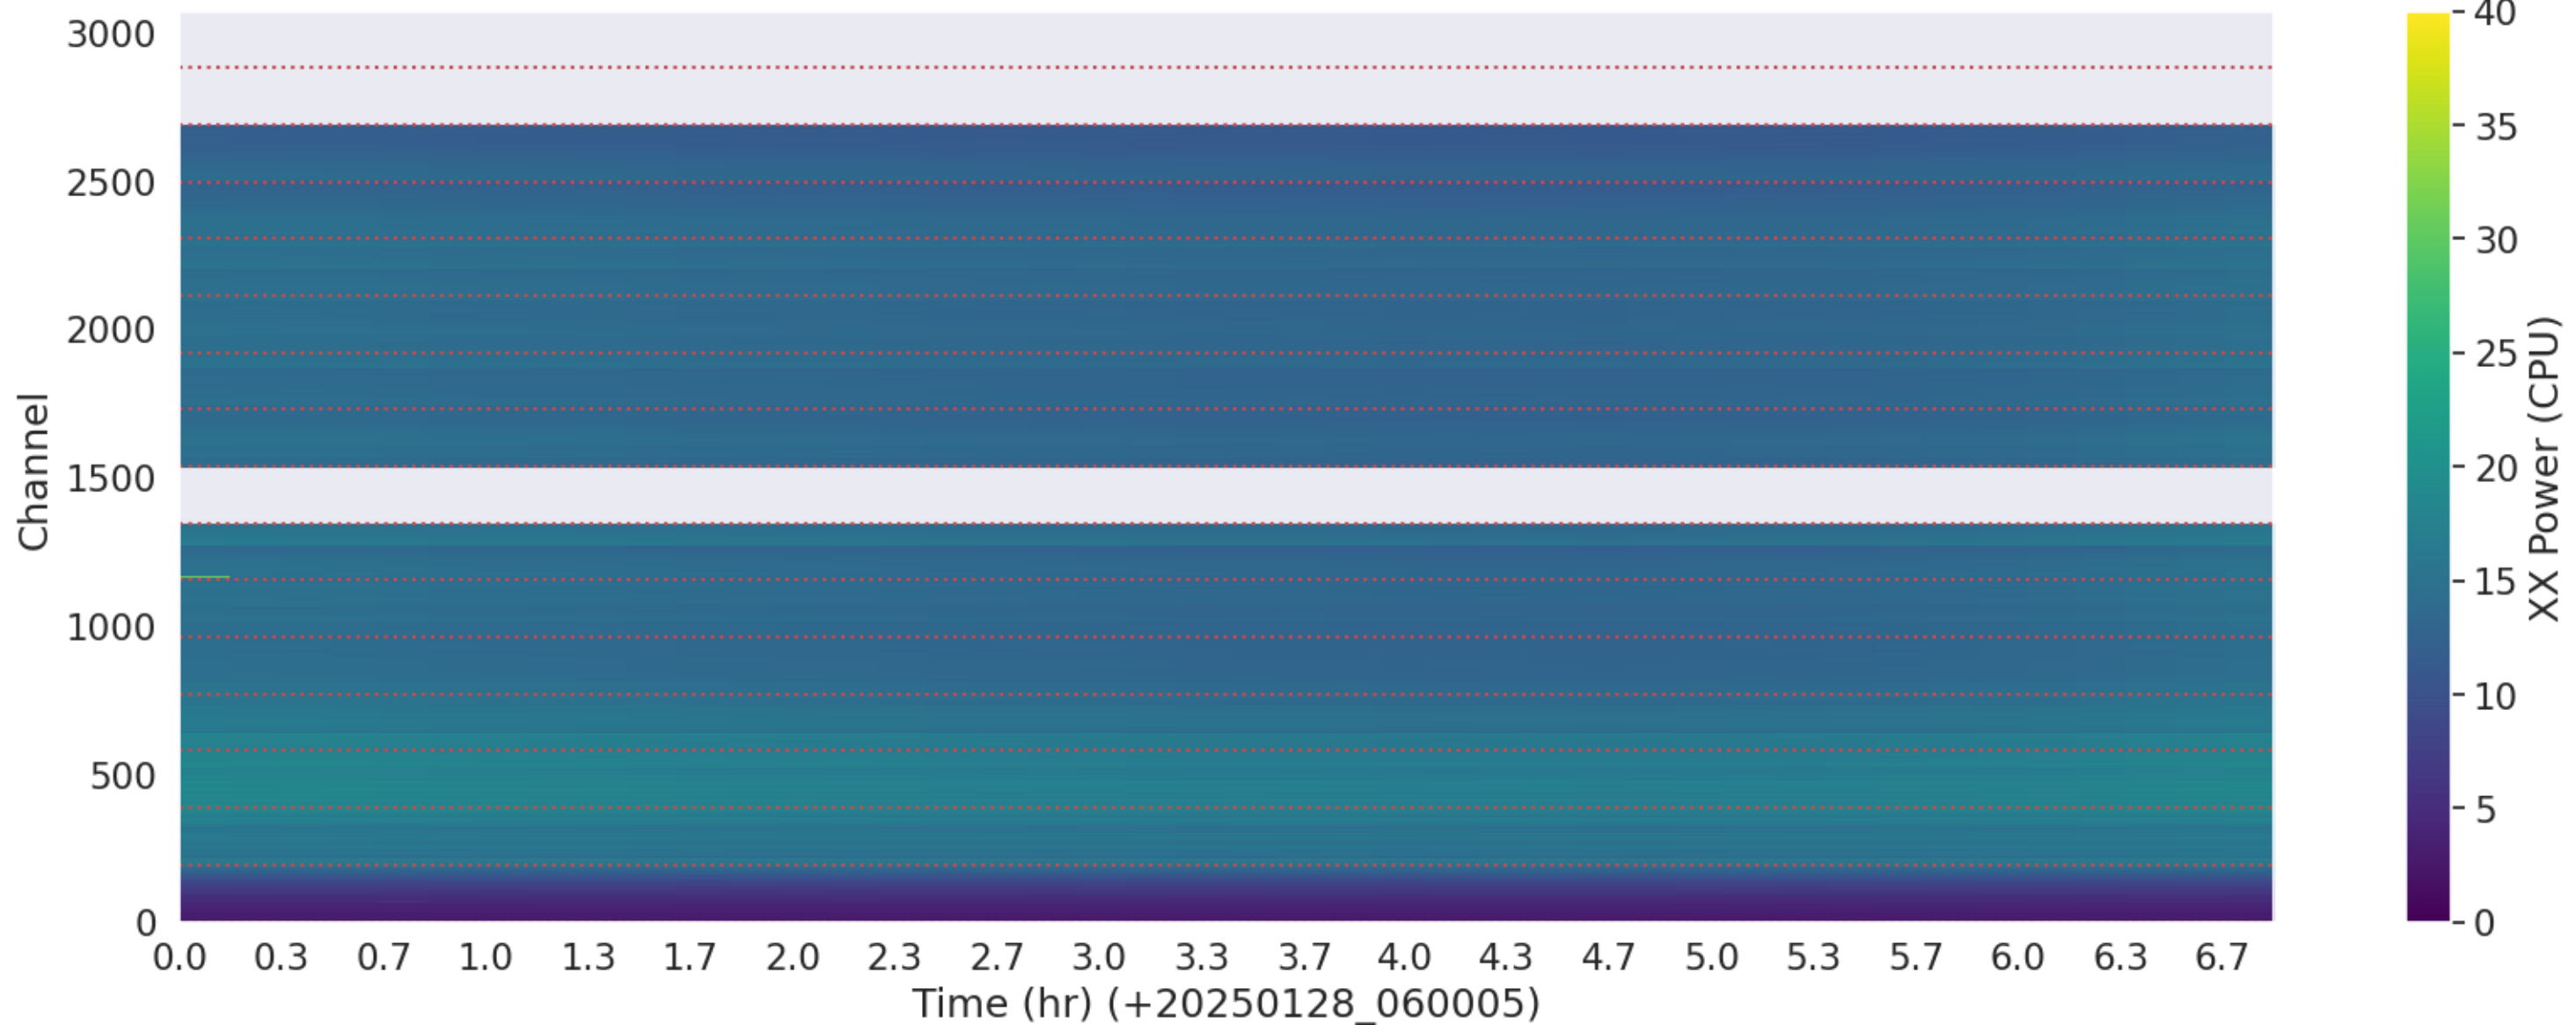

LWA287 - Correlator# 223 - YY - FLAGS: Good

LWA124 - Correlator# 224 - XX - FLAGS: HighTimeVar

LWA124 - Correlator# 224 - YY - FLAGS: Good

LWA127 - Correlator# 225 - XX - FLAGS: Good

LWA127 - Correlator# 225 - YY - FLAGS: Good