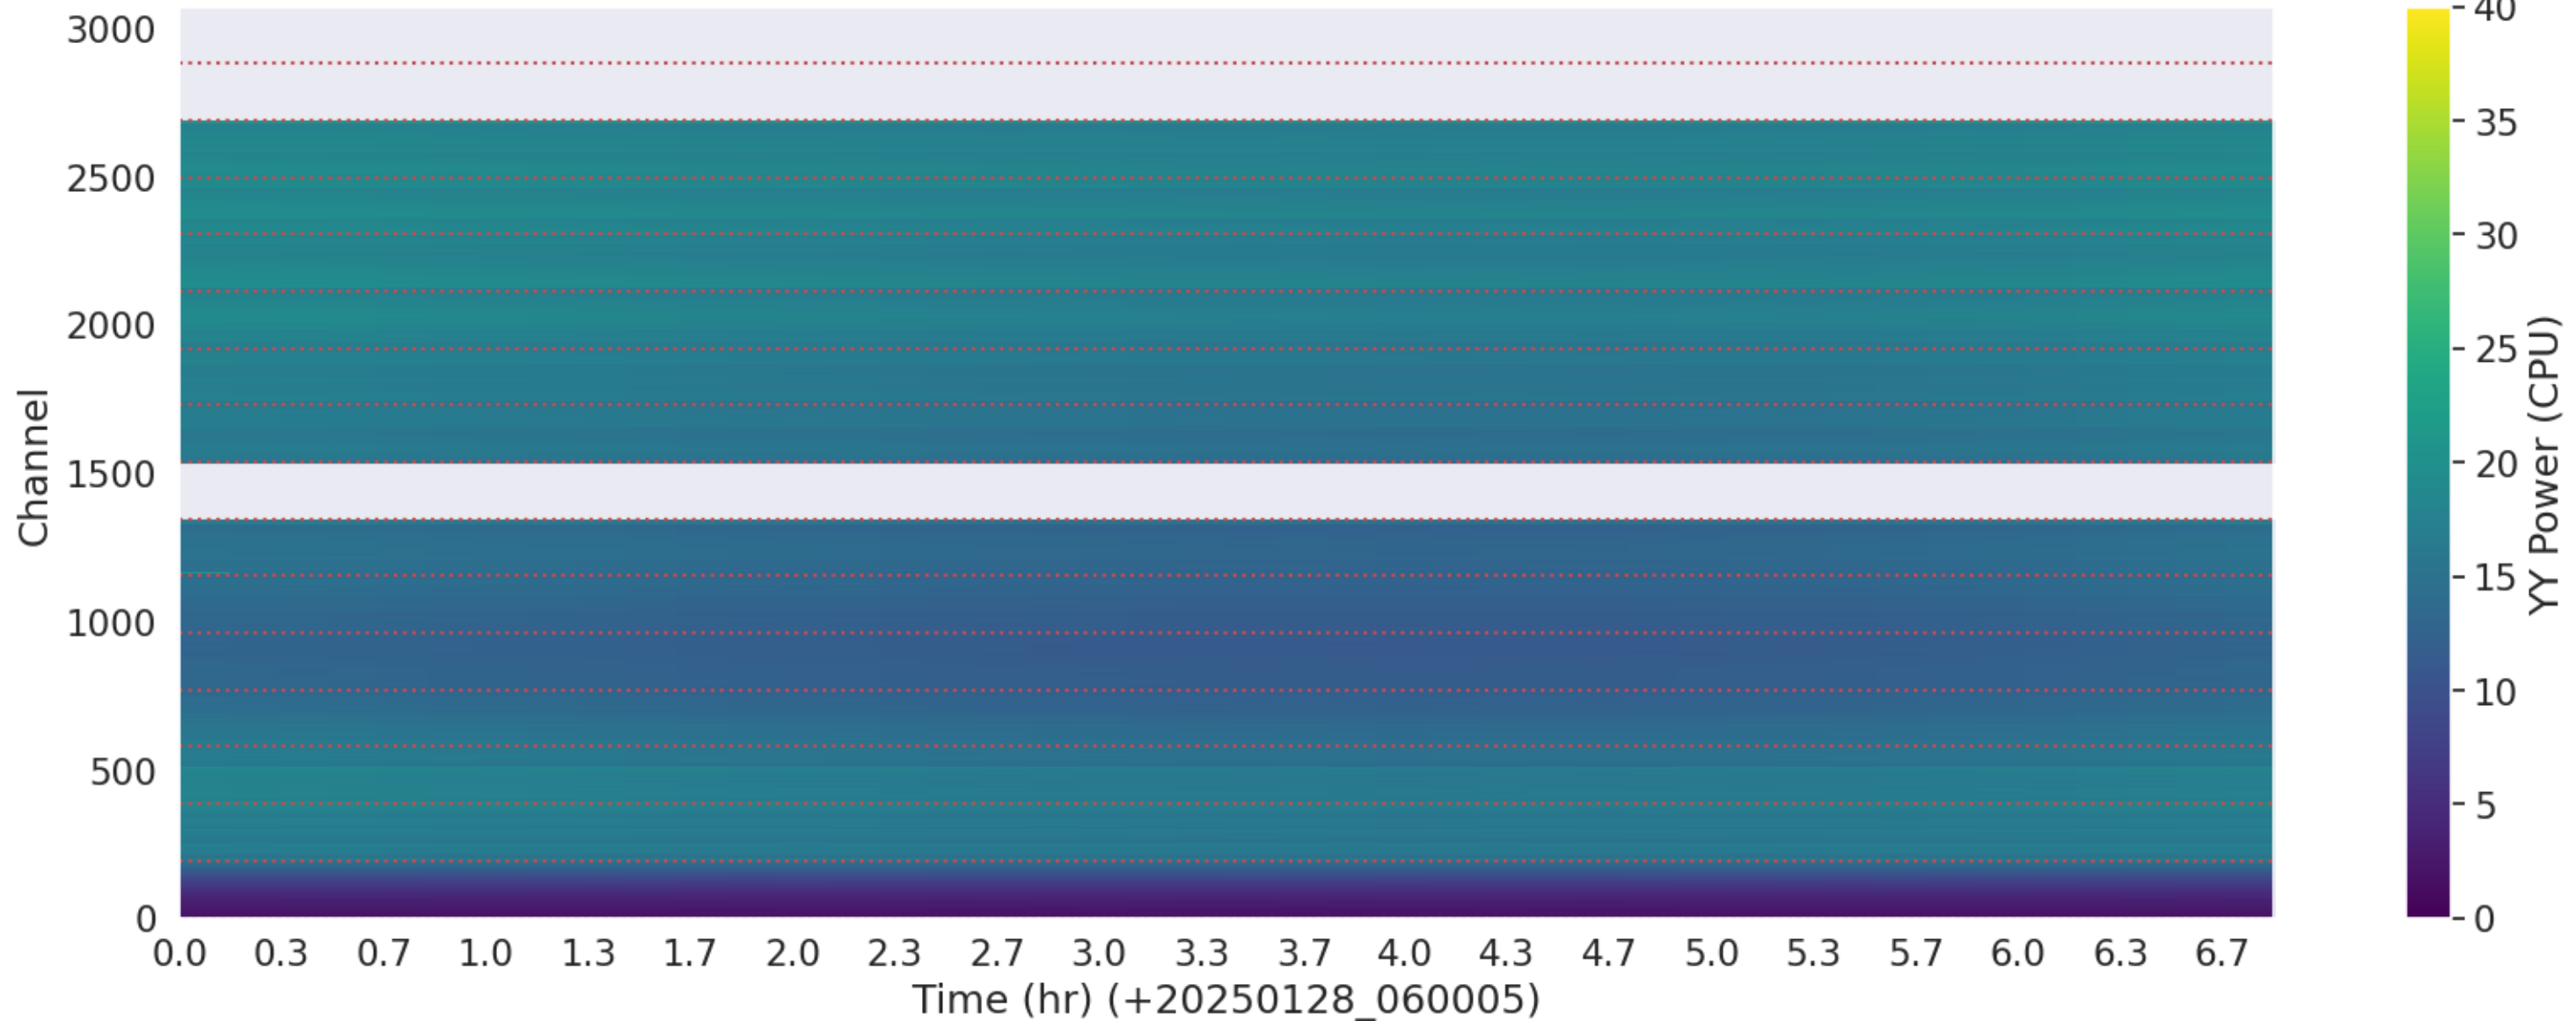

LWA163 - Correlator# 264 - YY - FLAGS: Good