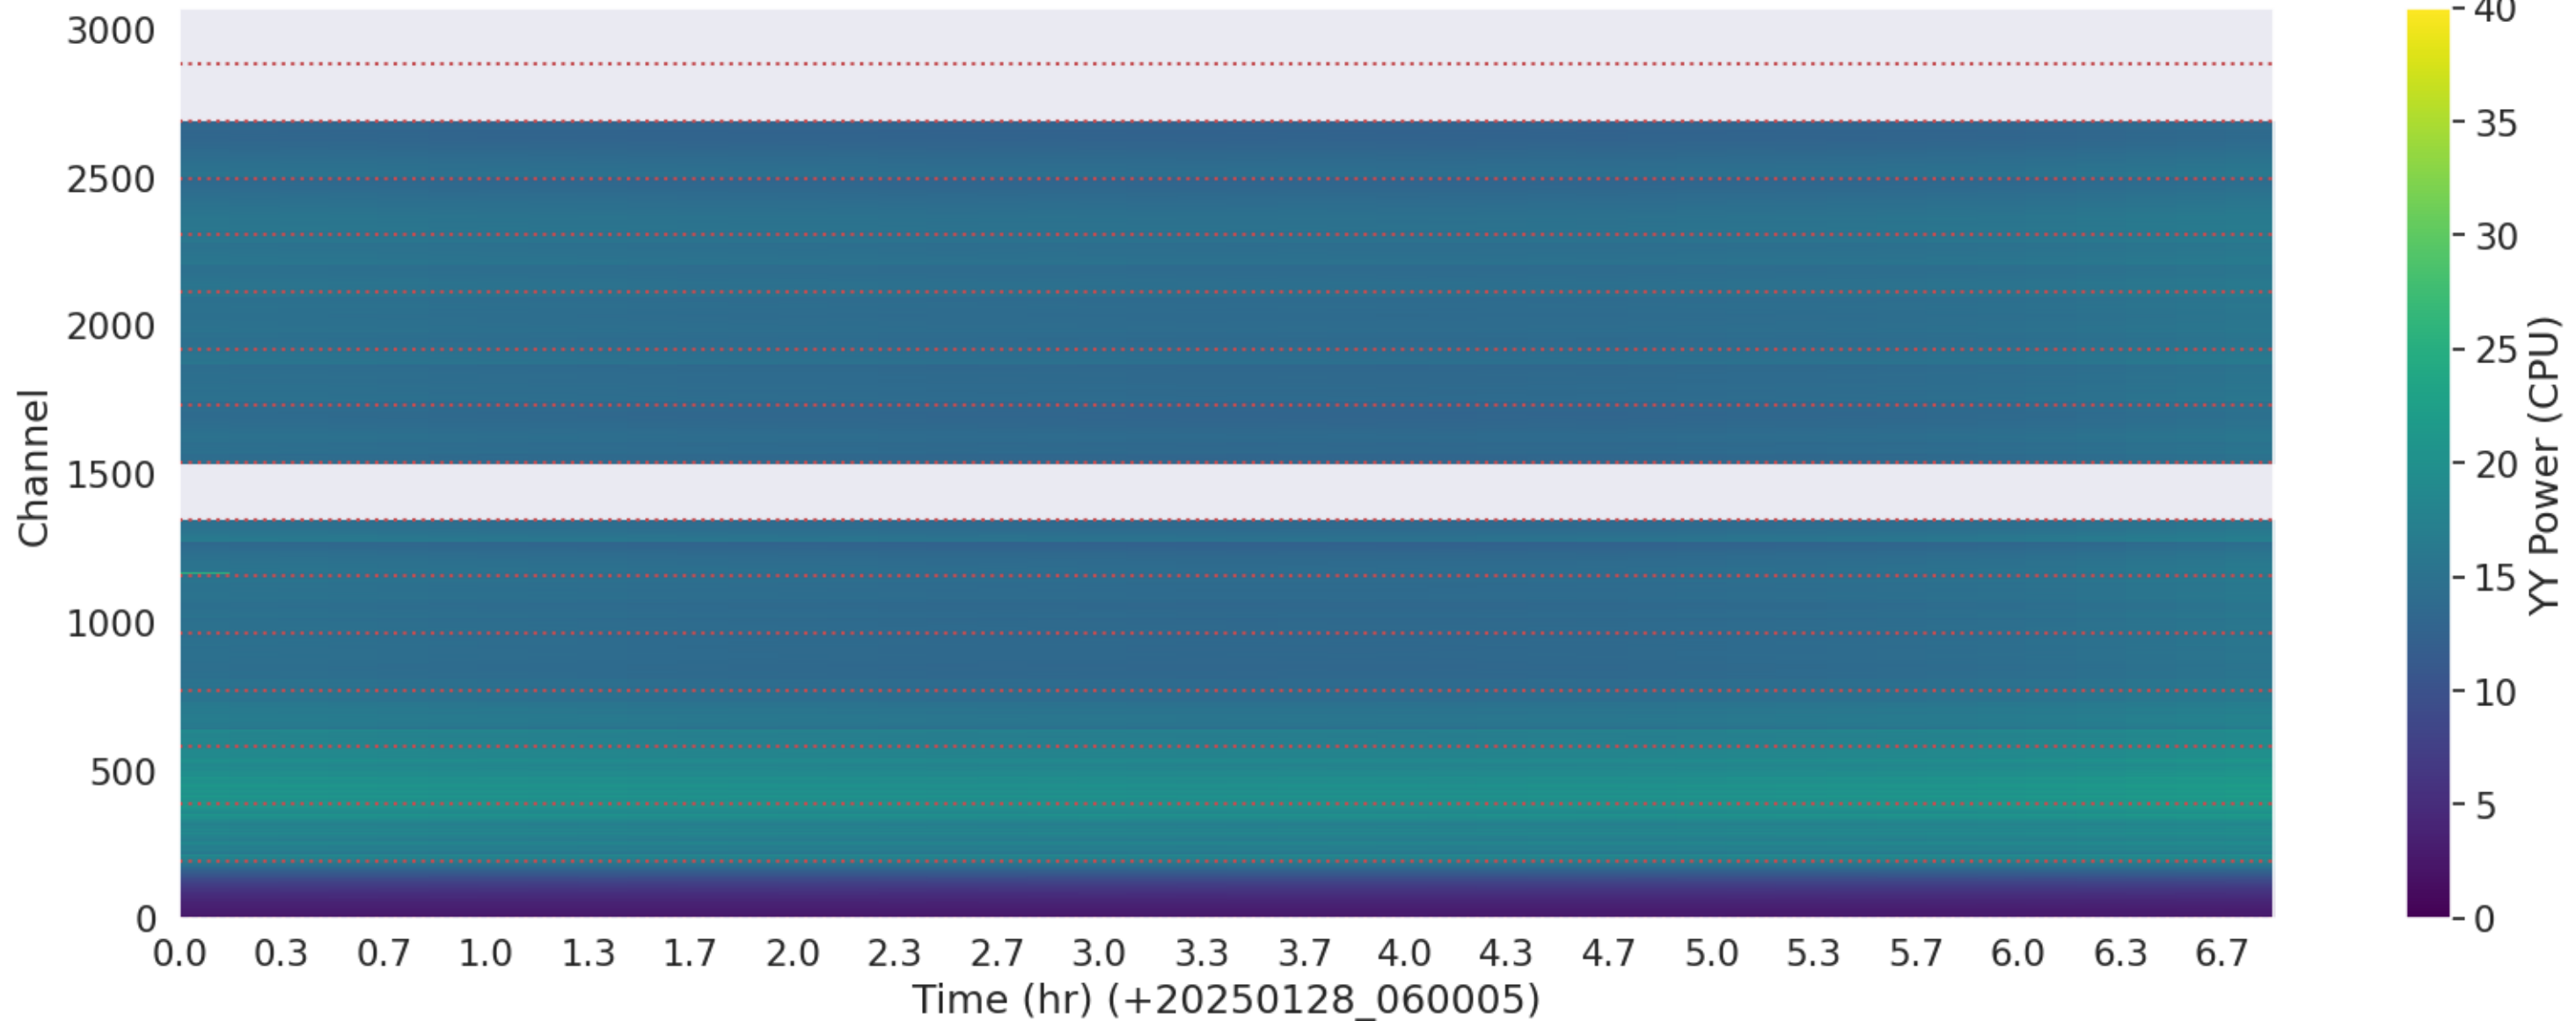

LWA316 - Correlator# 155 - YY - FLAGS: Good