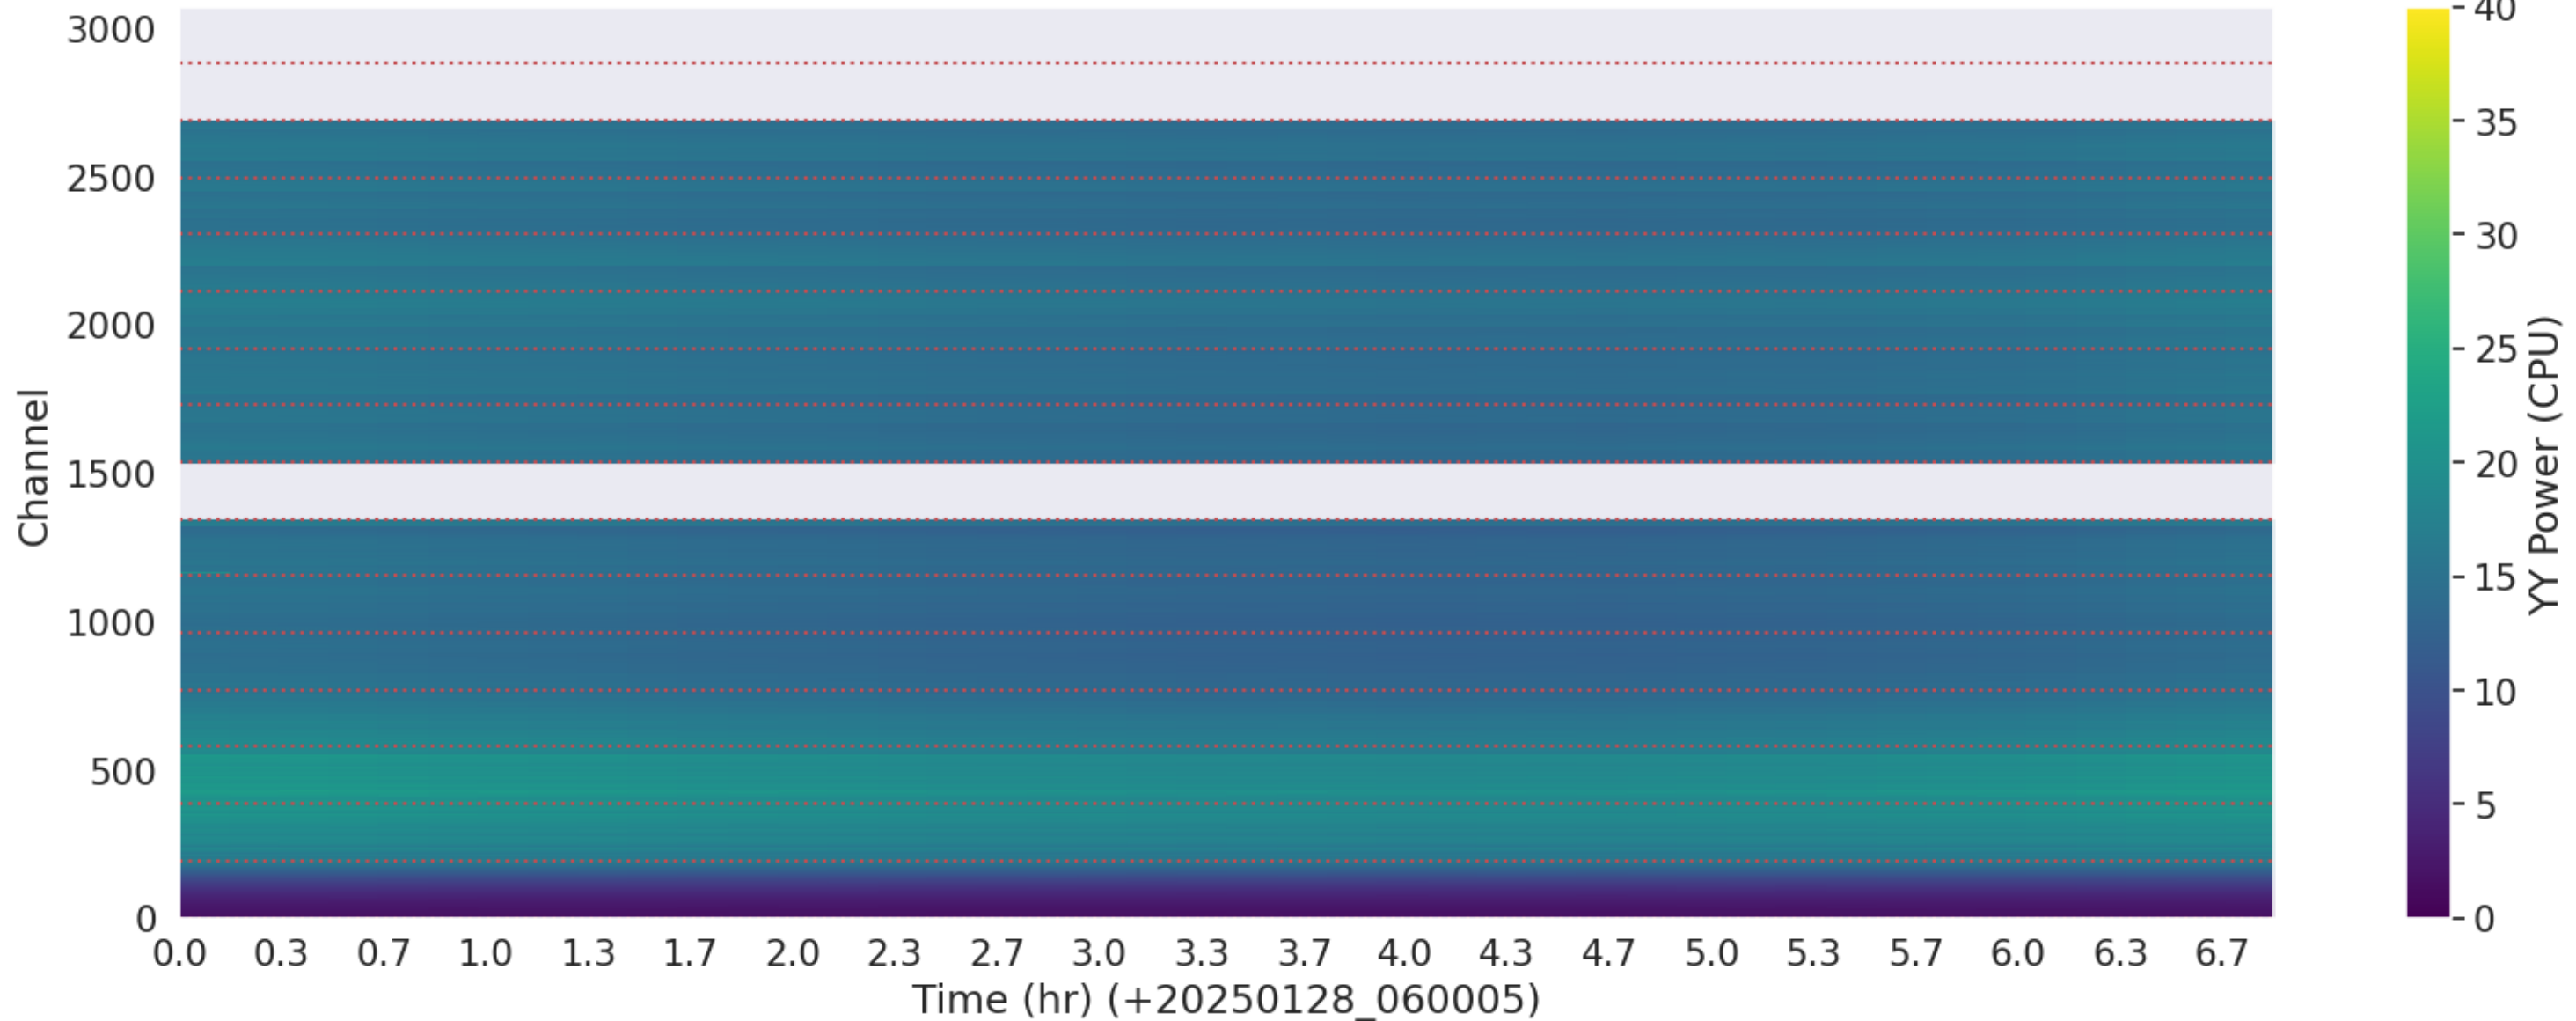

LWA102 - Correlator# 177 - YY - FLAGS: Good