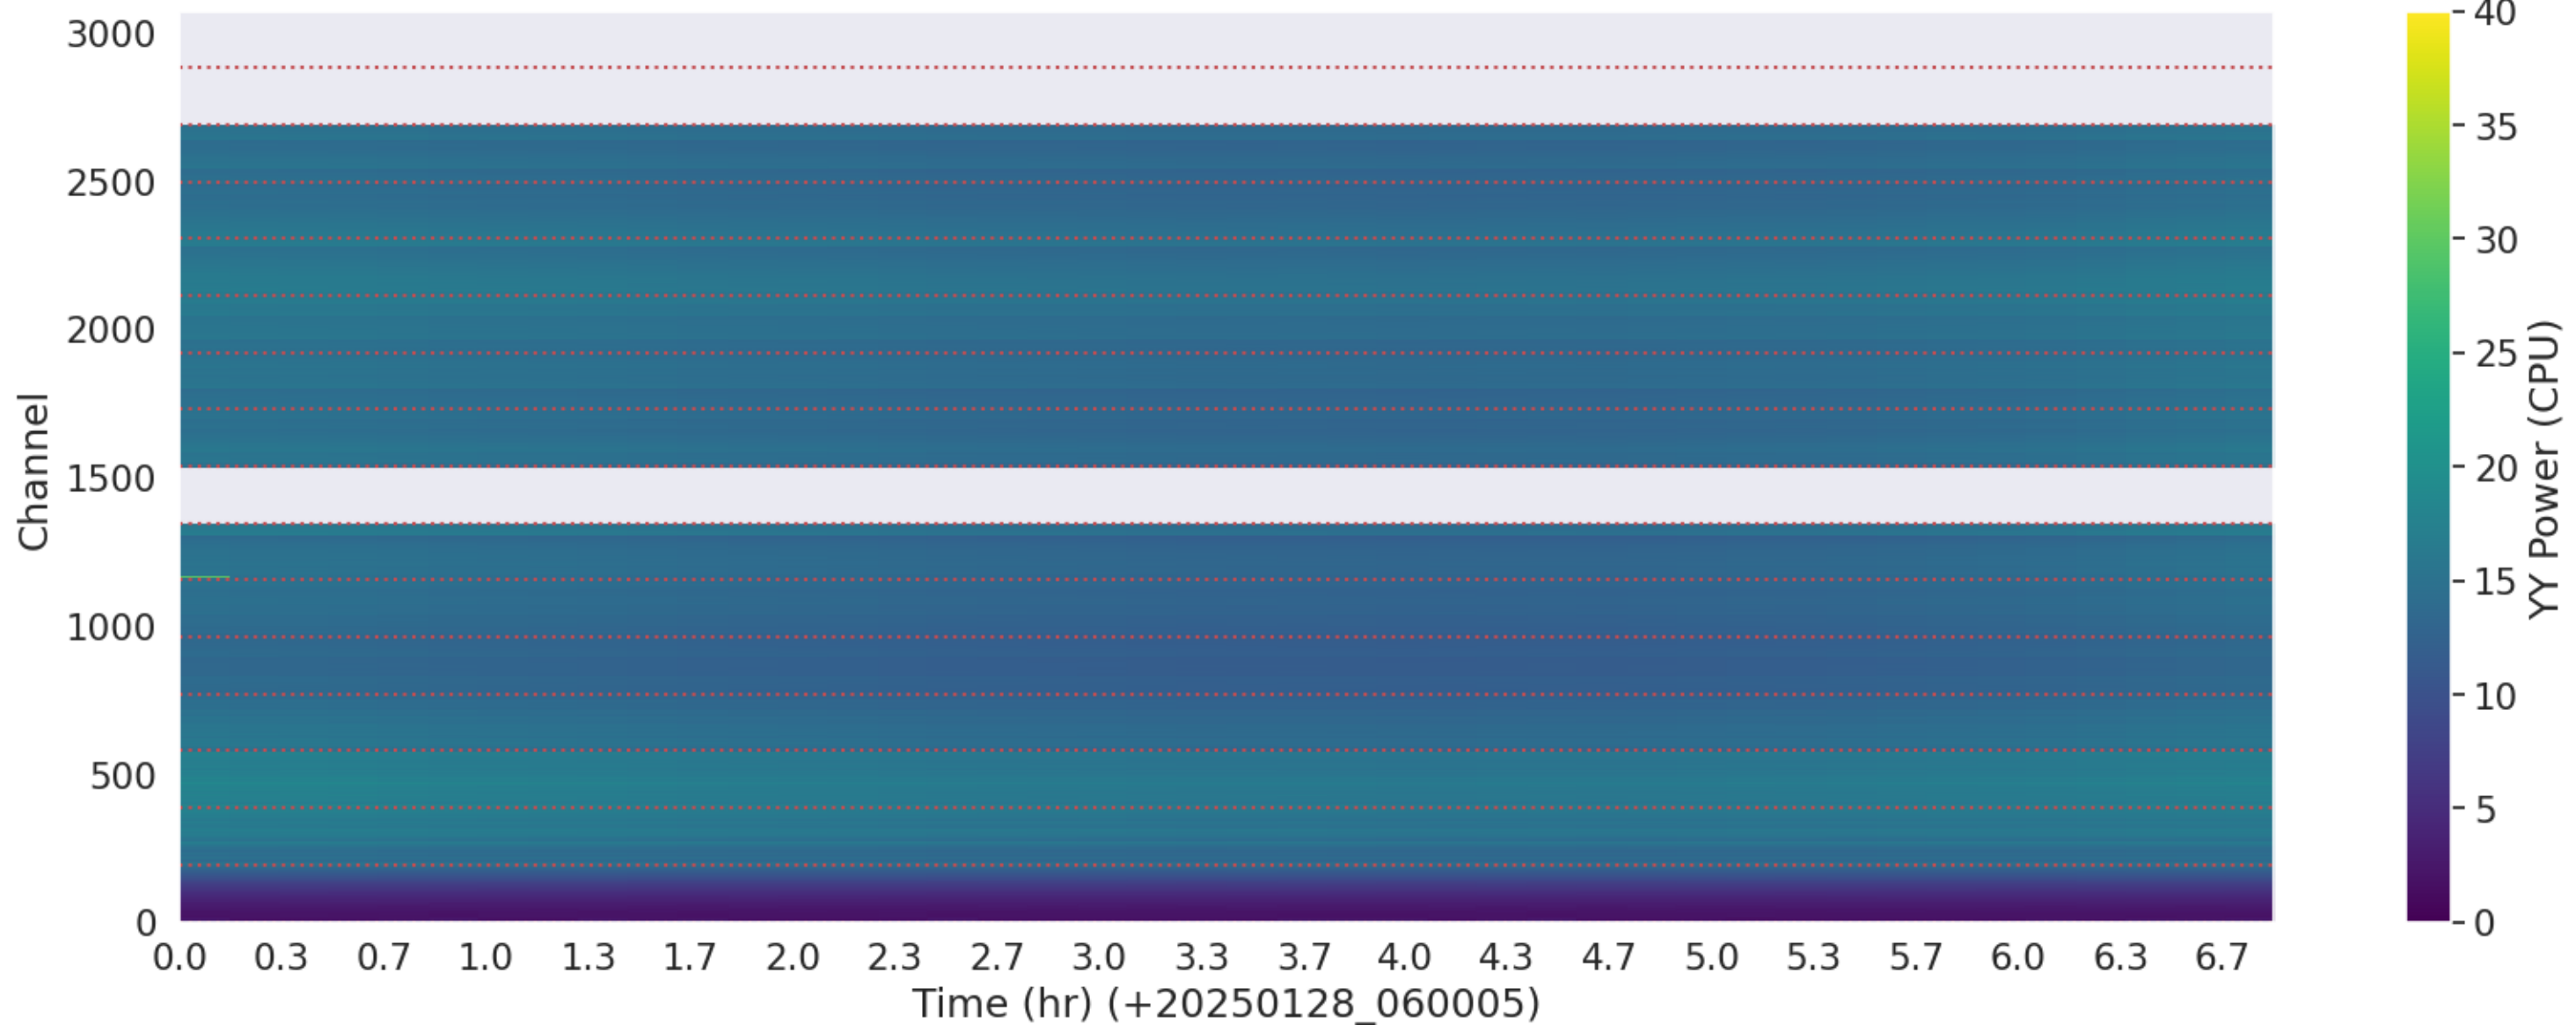

LWA118 - Correlator# 206 - XX - FLAGS: Good

LWA118 - Correlator# 206 - YY - FLAGS: Good

LWA117 - Correlator# 207 - XX - FLAGS: Good

LWA117 - Correlator# 207 - YY - FLAGS: Good

LWA120 - Correlator# 208 - XX - FLAGS: Good