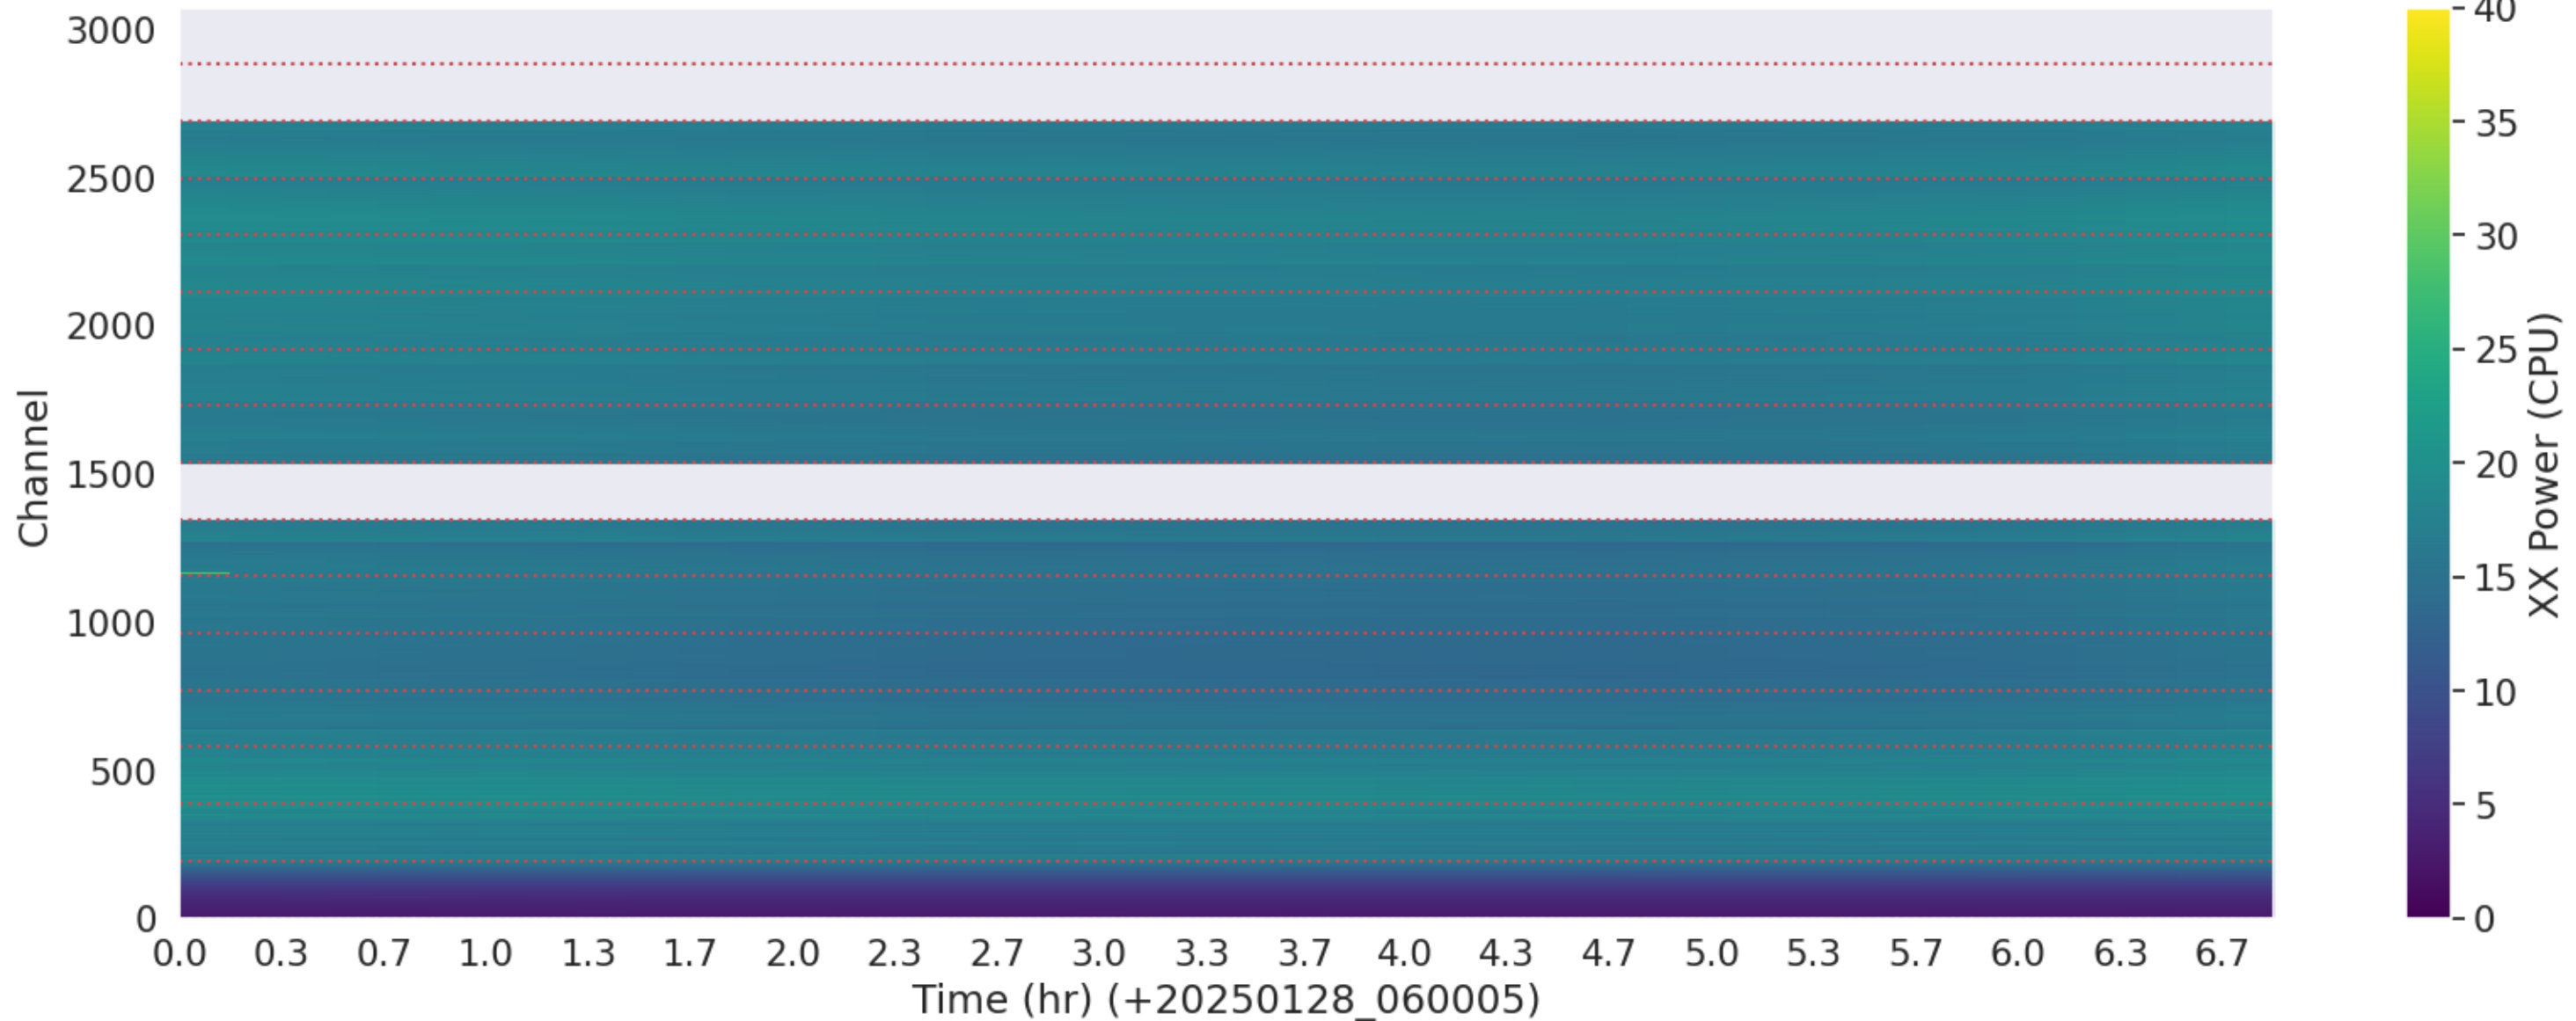

LWA358 - Correlator# 159 - XX - FLAGS: Good