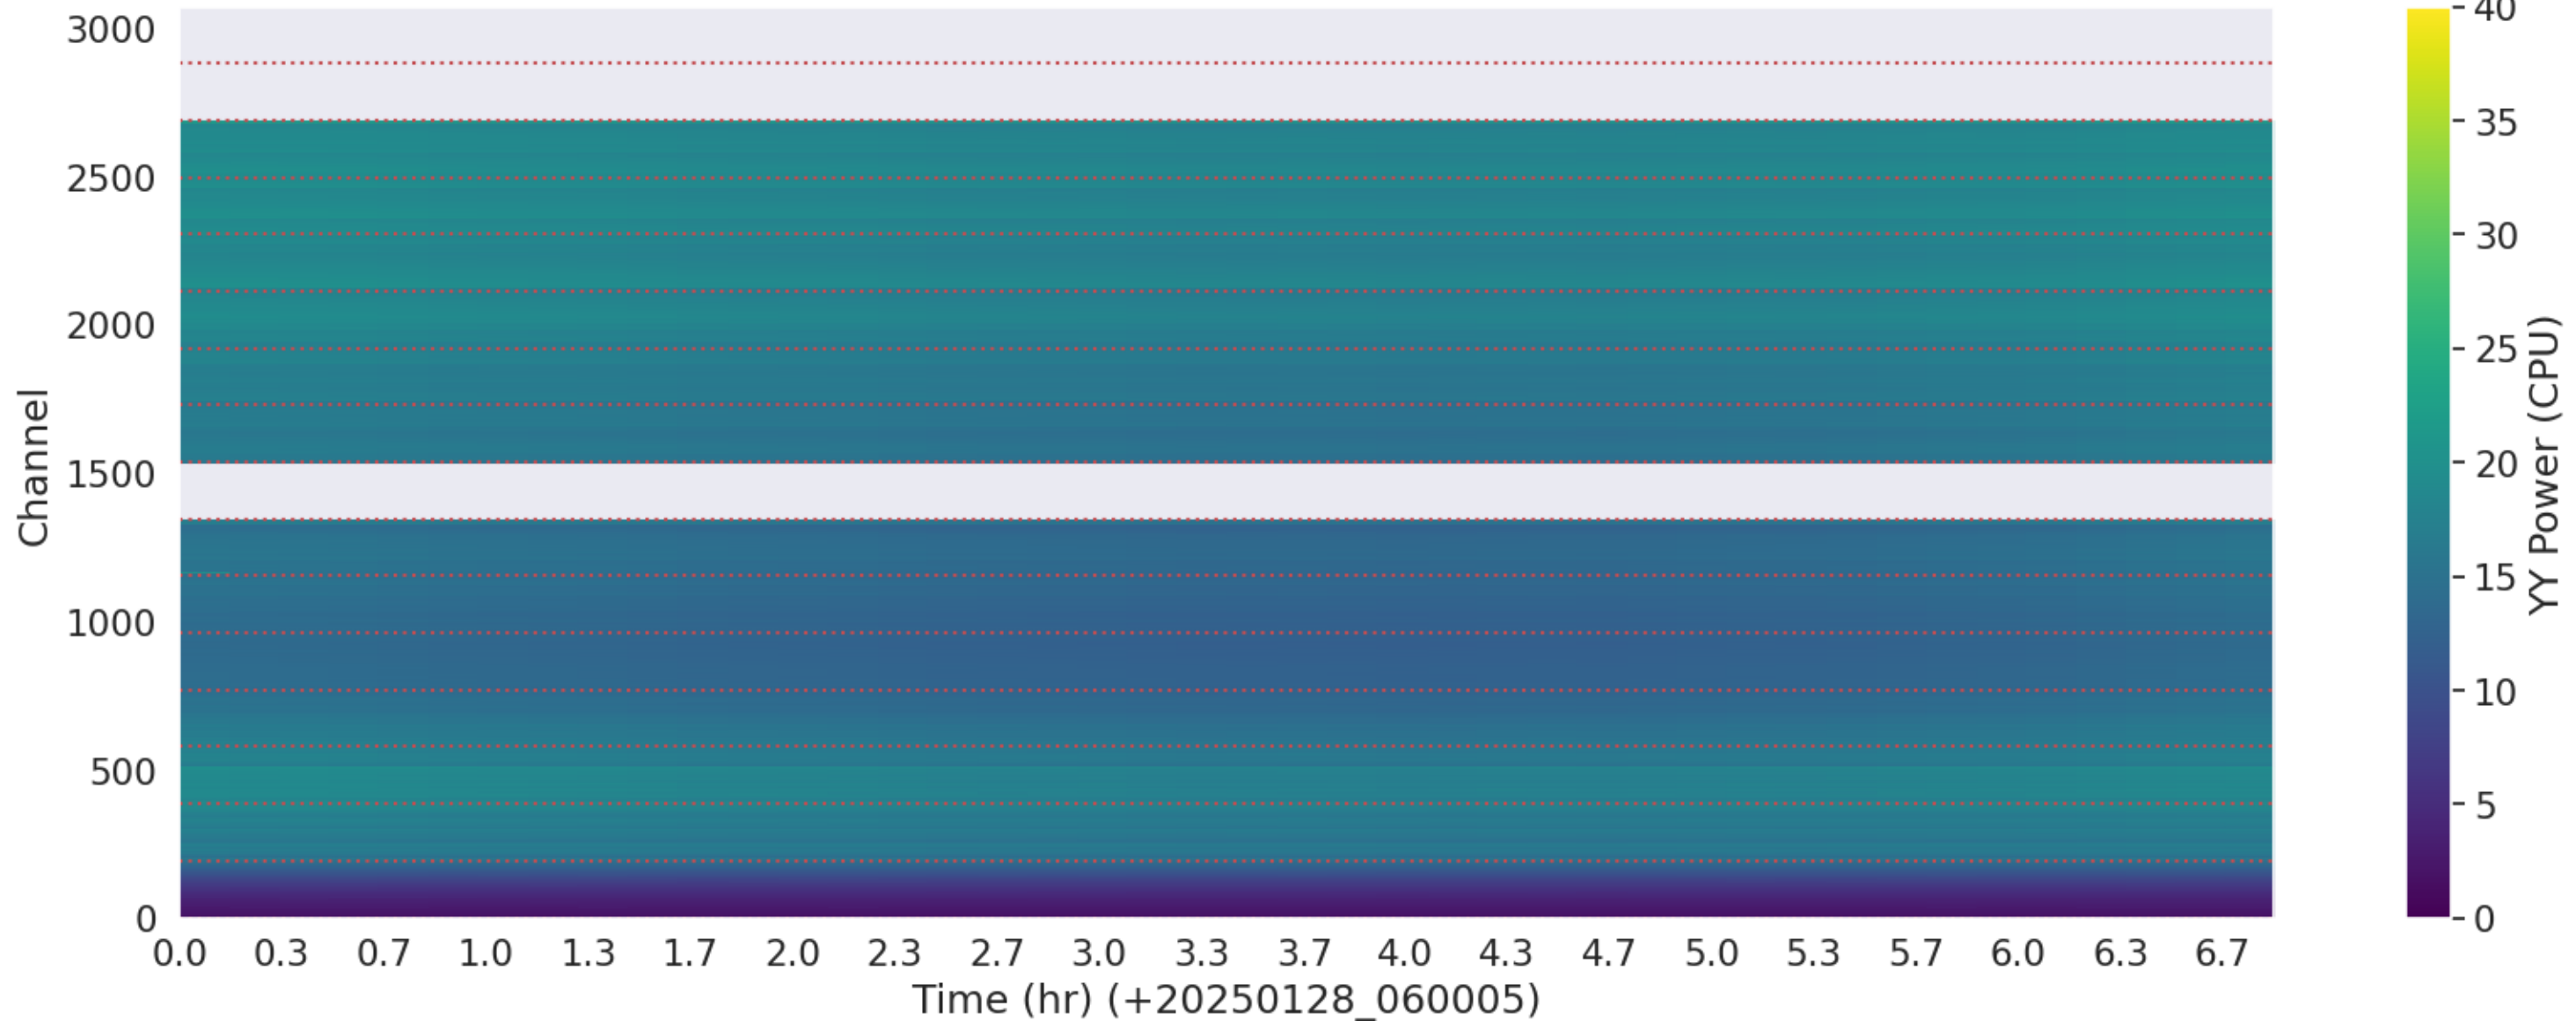

LWA194 - Correlator# 273 - YY - FLAGS: Good

LWA197 - Correlator# 274 - XX - FLAGS: Good

LWA197 - Correlator# 274 - YY - FLAGS: Good

LWA196 - Correlator# 275 - XX - FLAGS: Good

LWA196 - Correlator# 275 - YY - FLAGS: Good