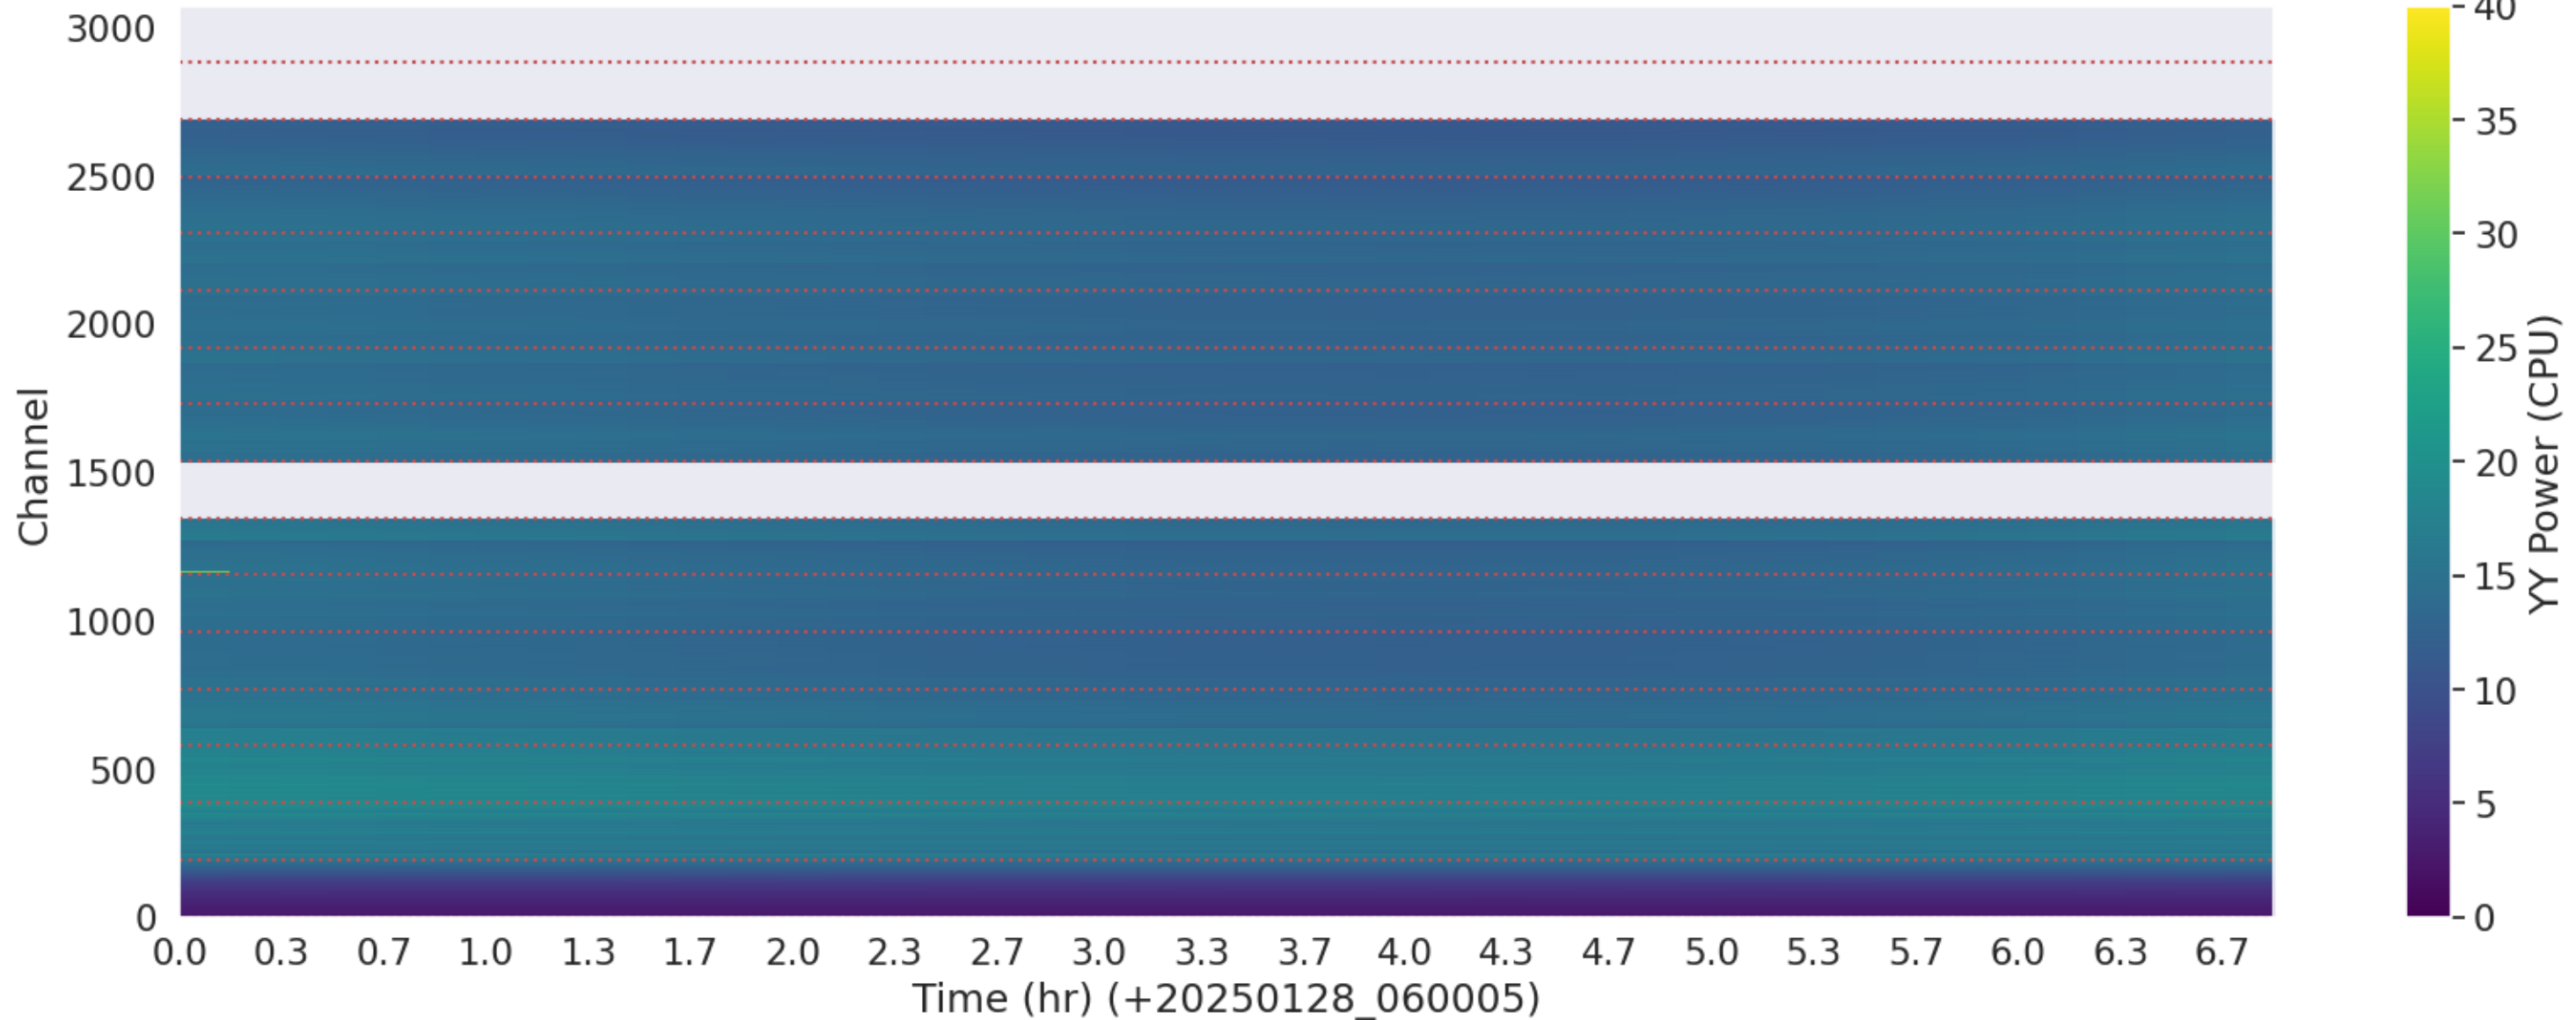

LWA125 - Correlator# 227 - YY - FLAGS: Good