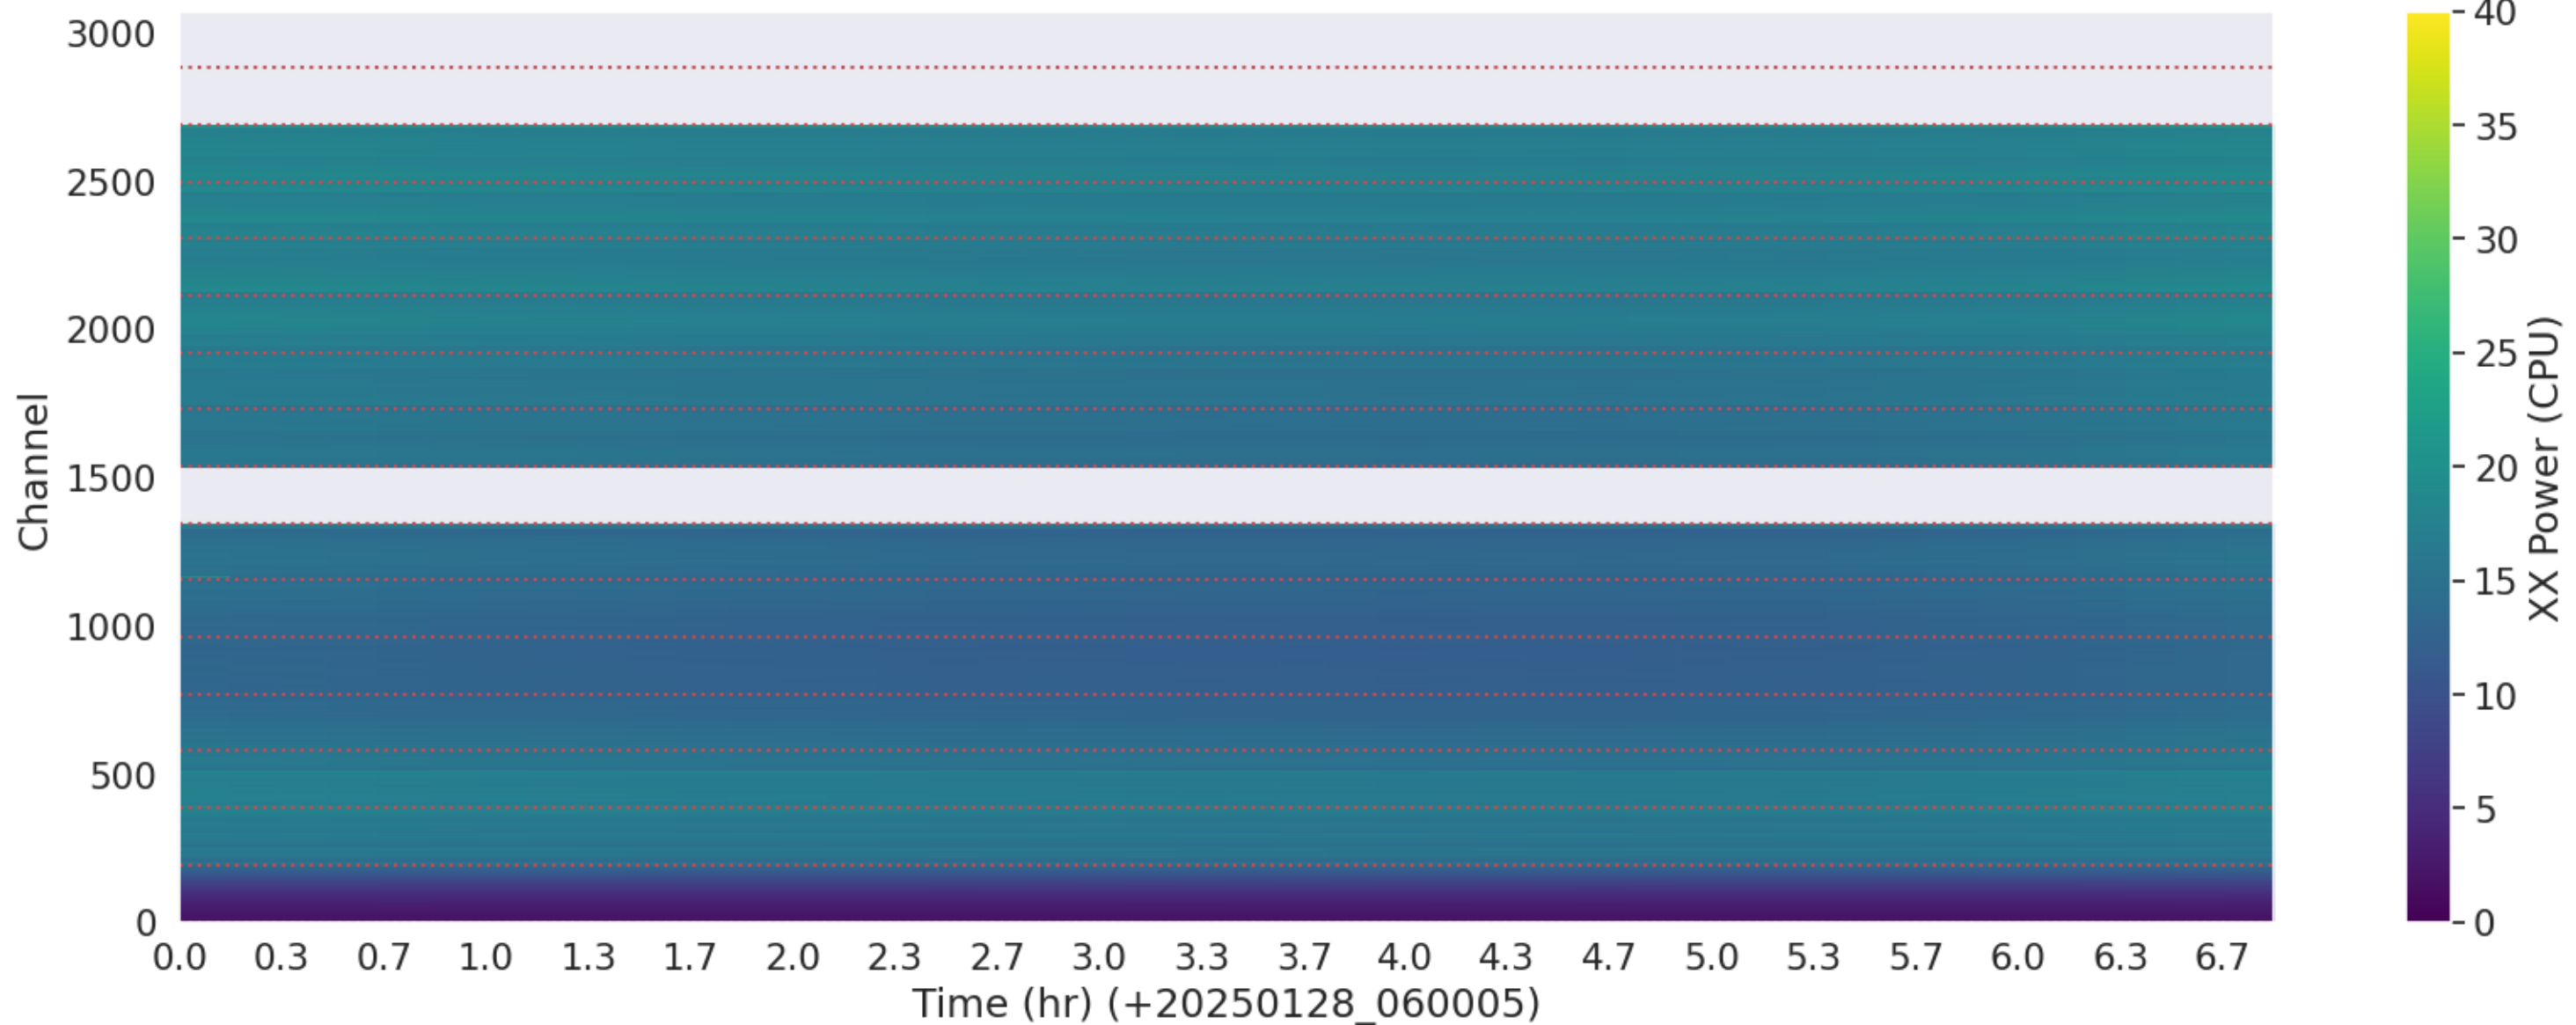

LWA199 - Correlator# 277 - XX - FLAGS: Good