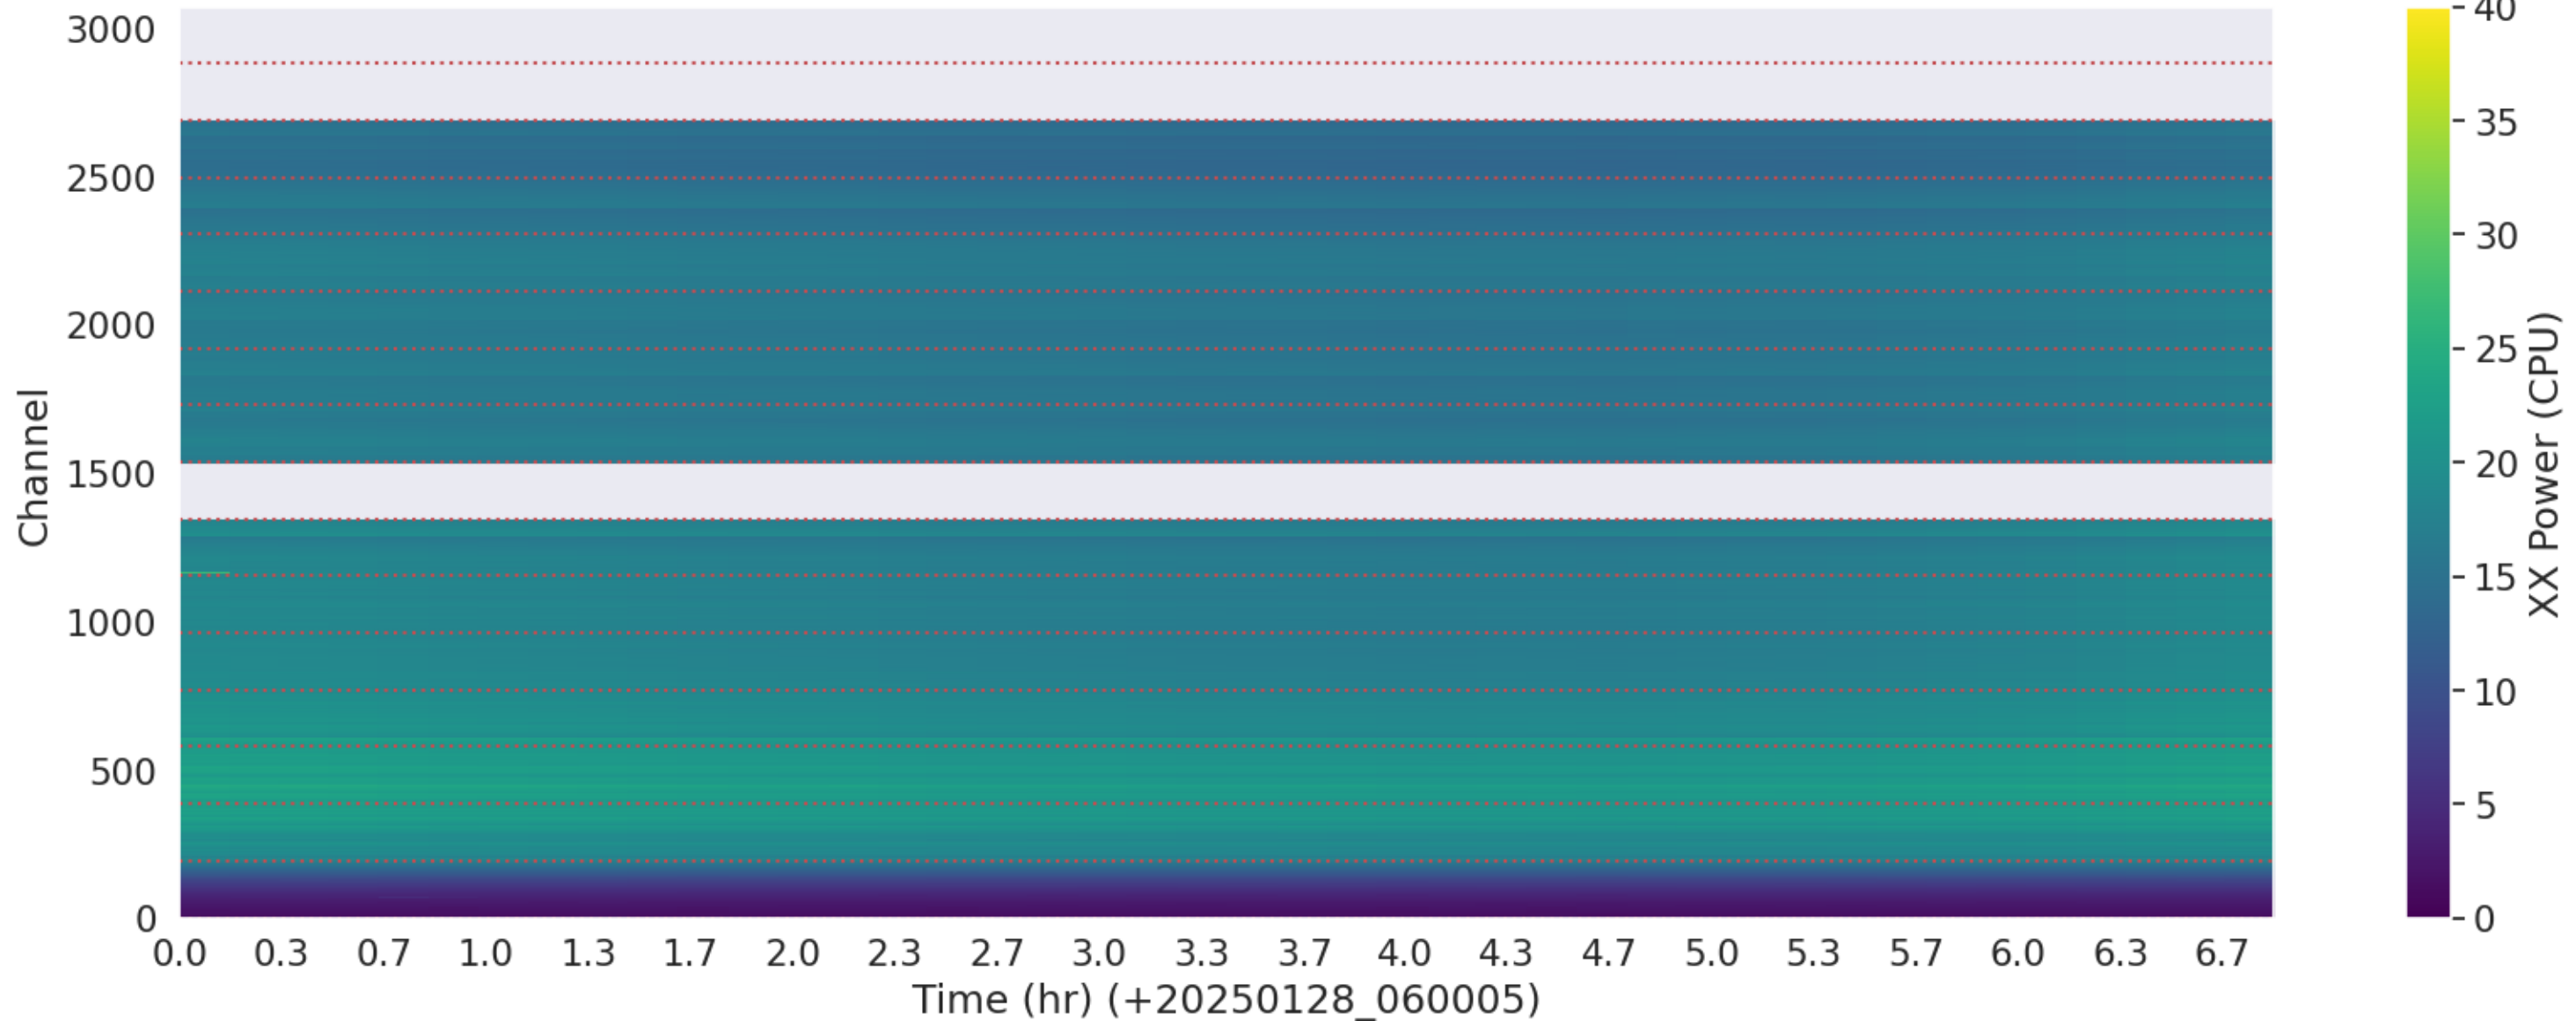

LWA150 - Correlator# 215 - XX - FLAGS: Good