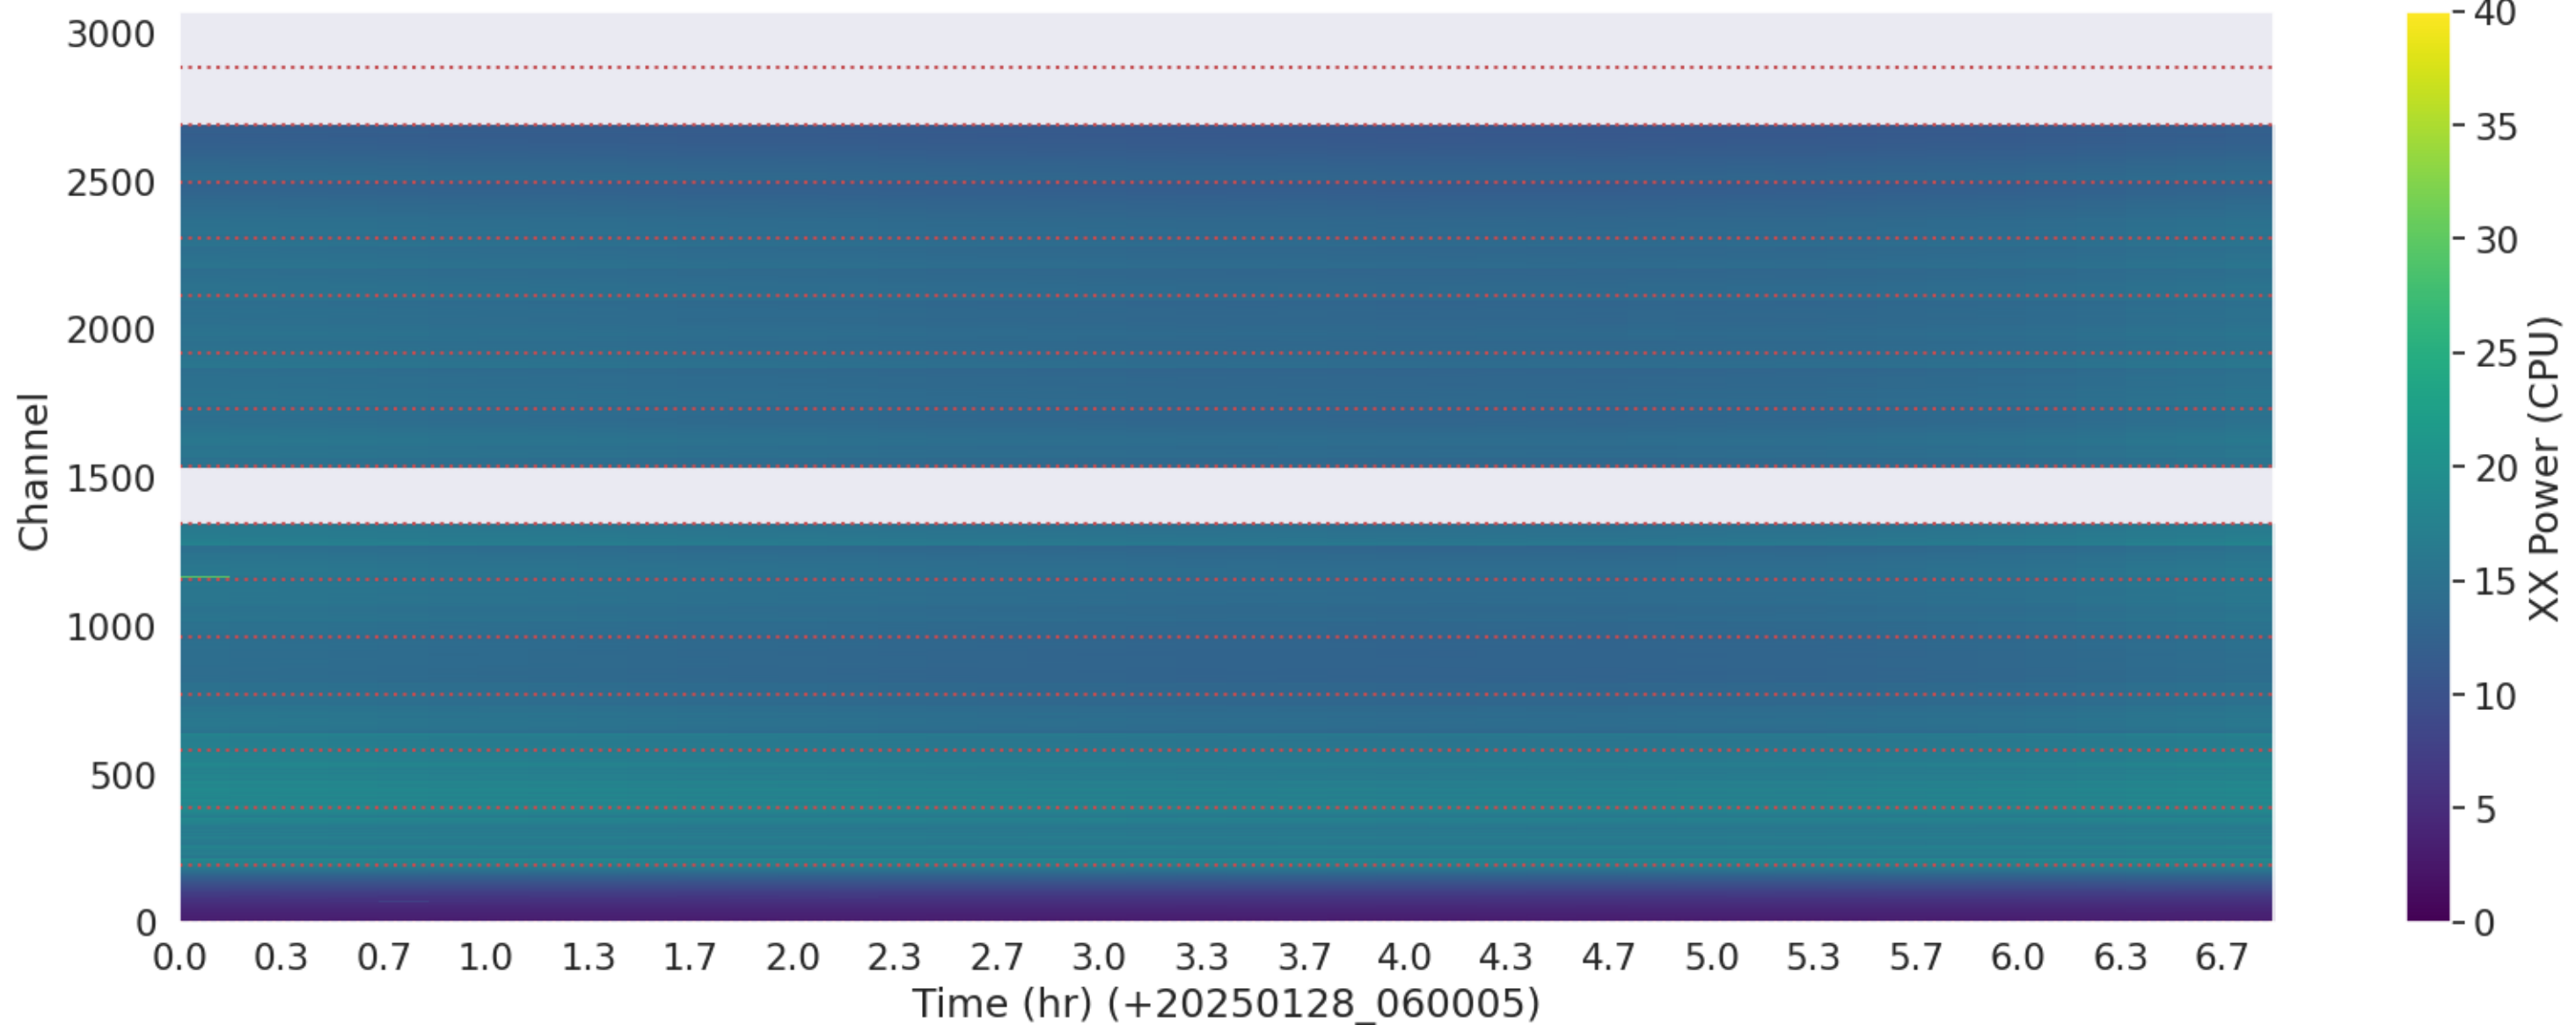

LWA126 - Correlator# 226 - YY - FLAGS: Good

LWA125 - Correlator# 227 - XX - FLAGS: Good

LWA125 - Correlator# 227 - YY - FLAGS: Good

LWA188 - Correlator# 228 - XX - FLAGS: Good

LWA188 - Correlator# 228 - YY - FLAGS: Good