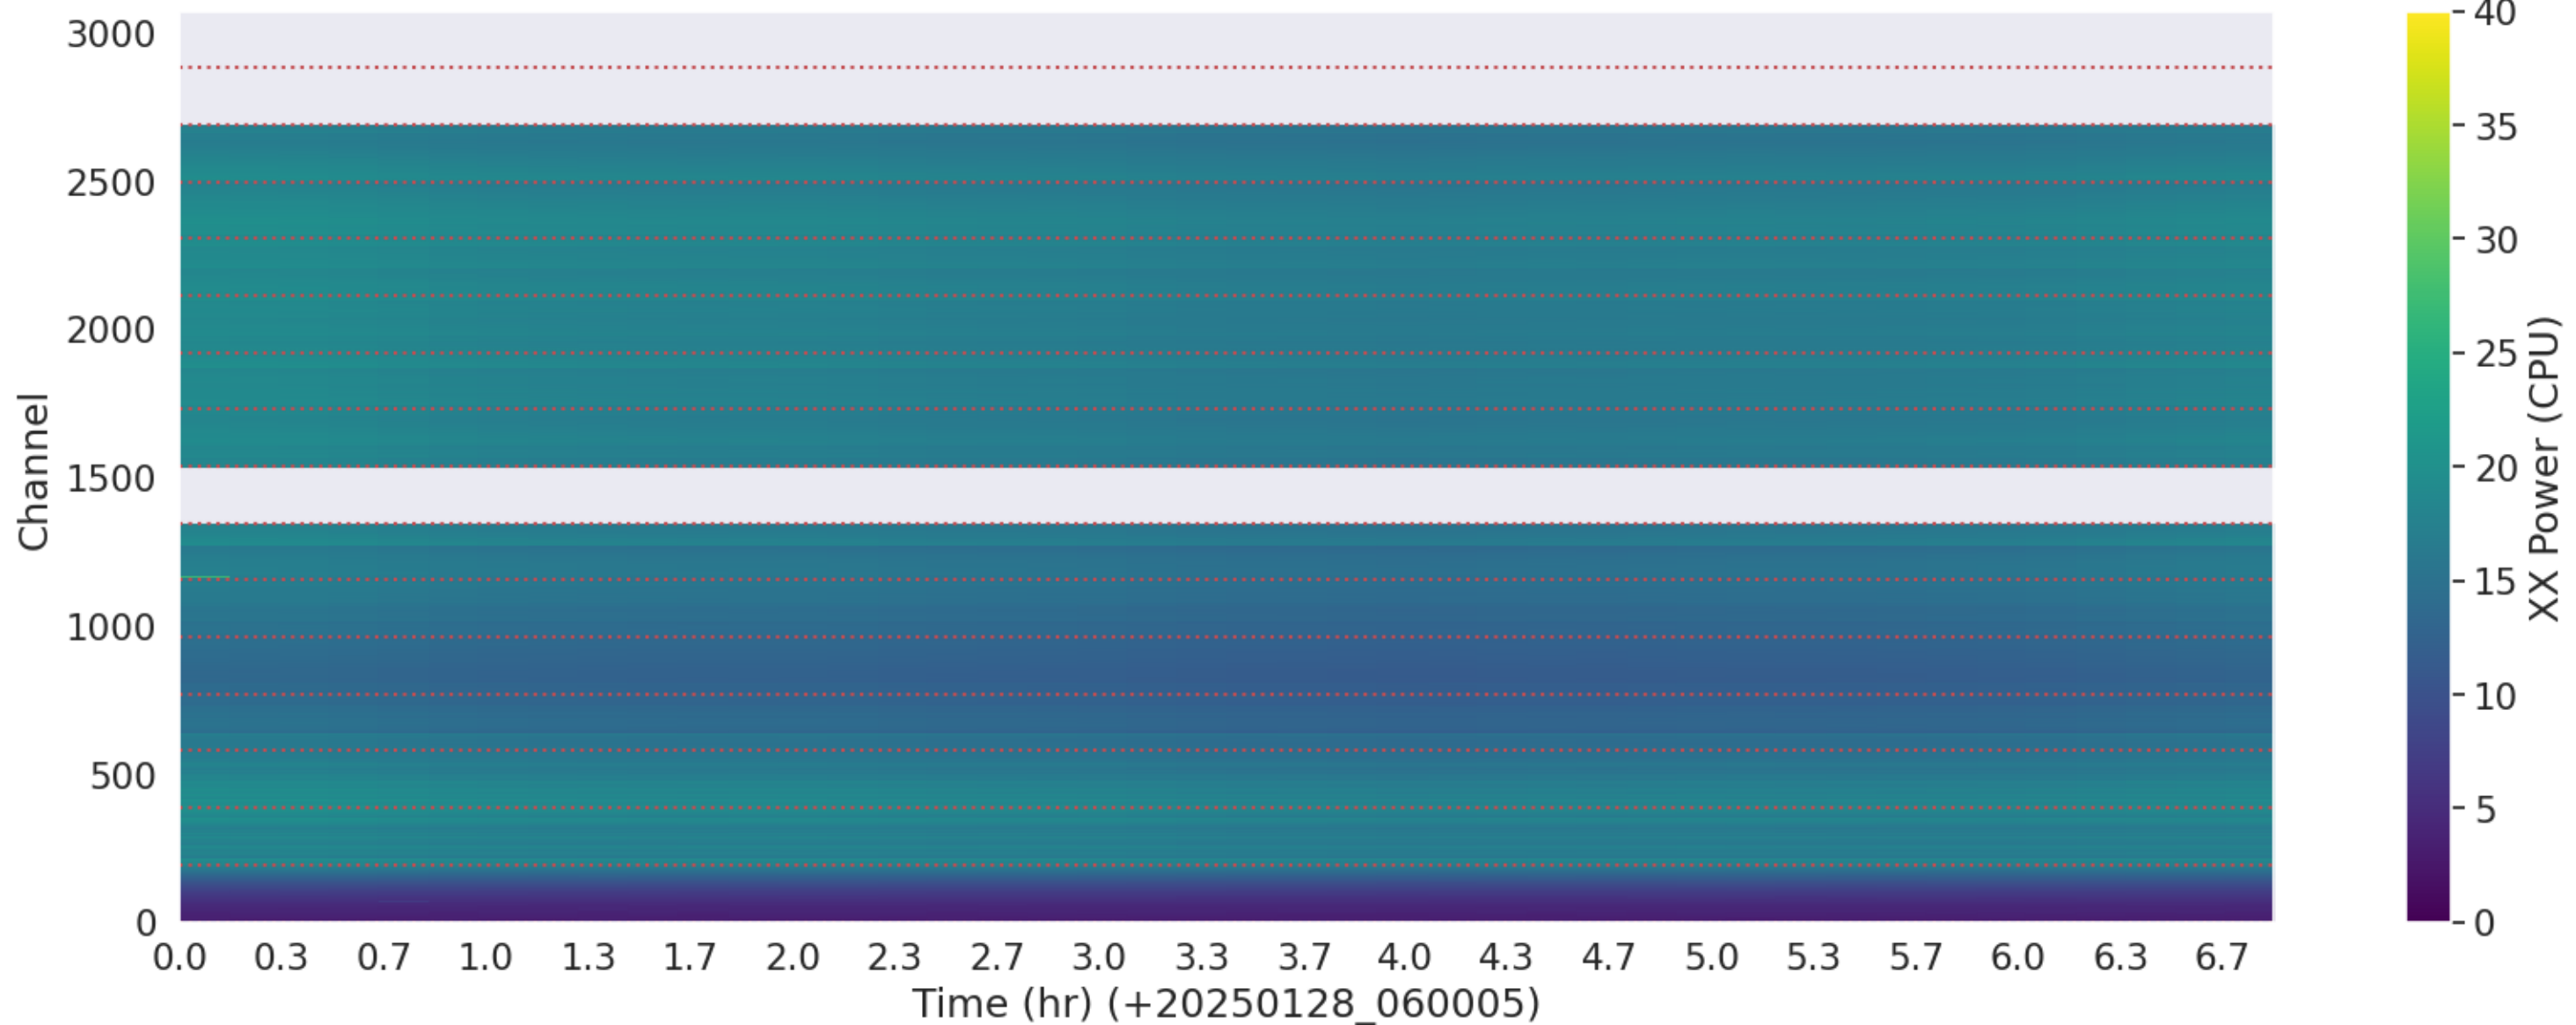

LWA279 - Correlator# 220 - XX - FLAGS: Good