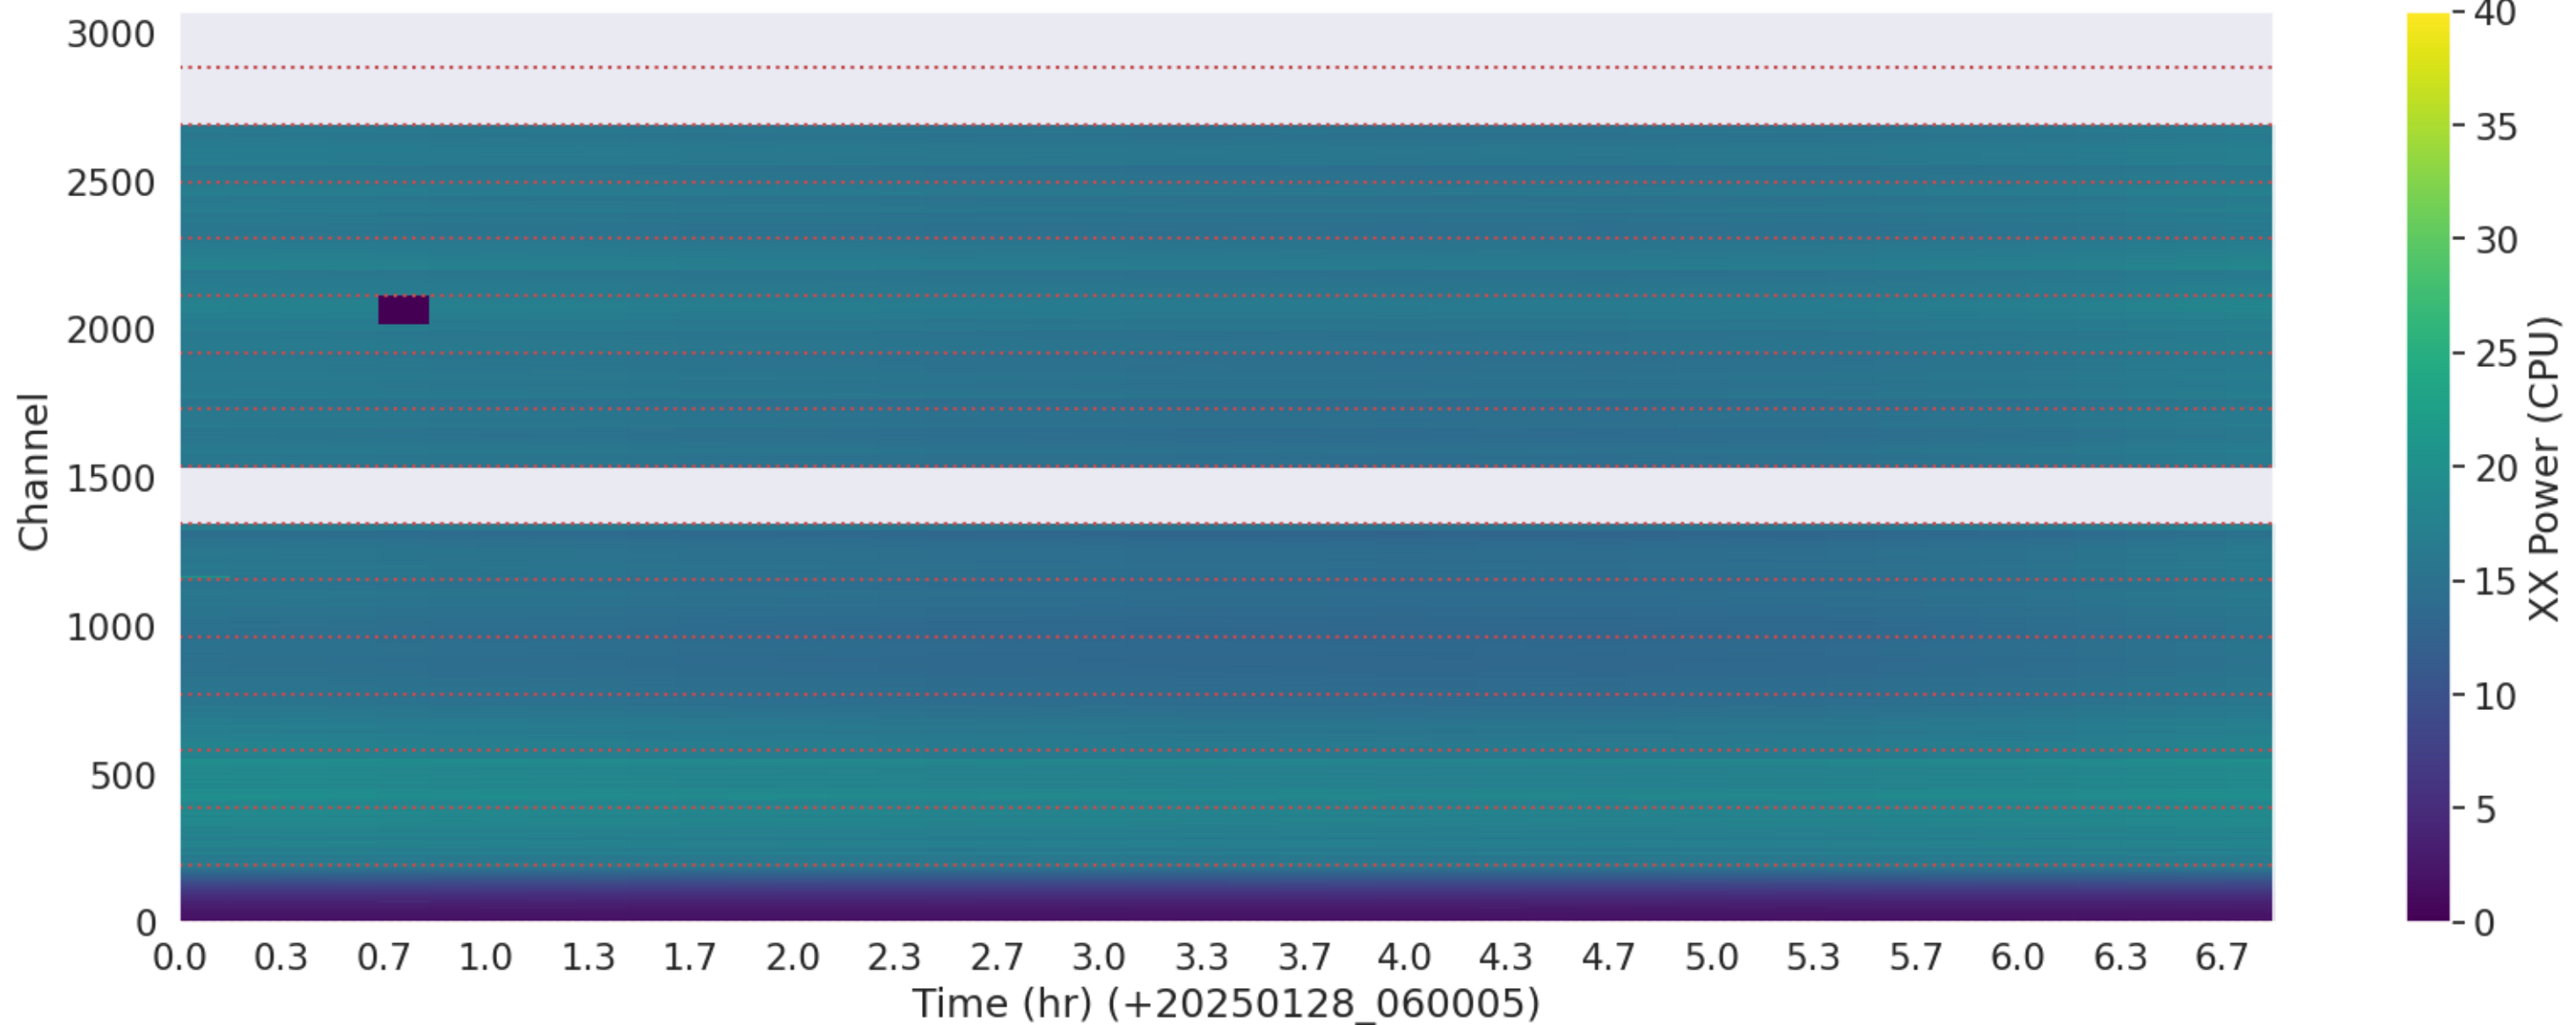

LWA167 - Correlator# 268 - XX - FLAGS: Good