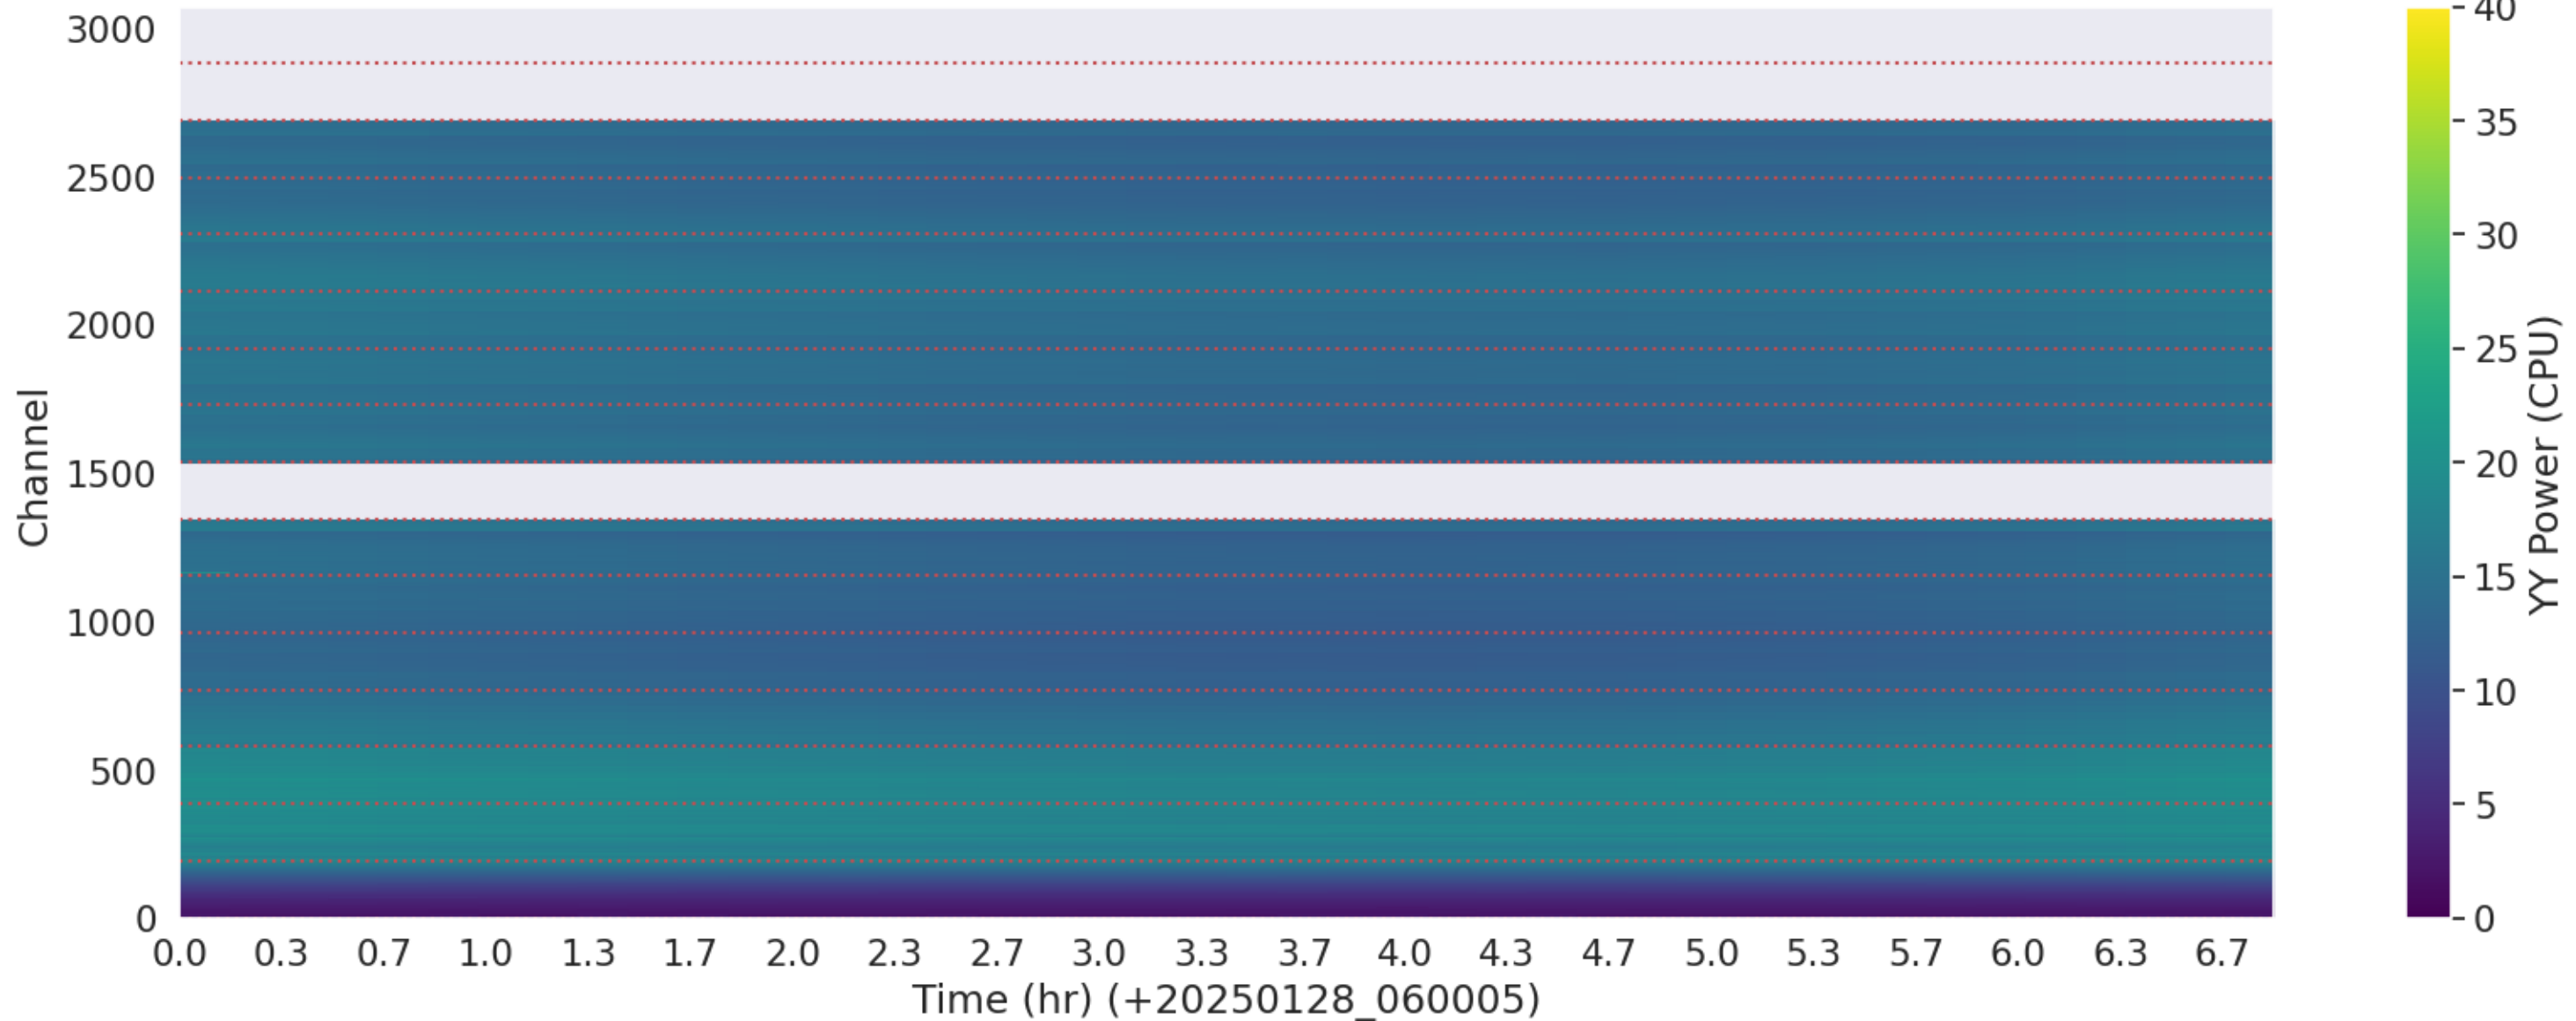

LWA111 - Correlator# 201 - YY - FLAGS: Good