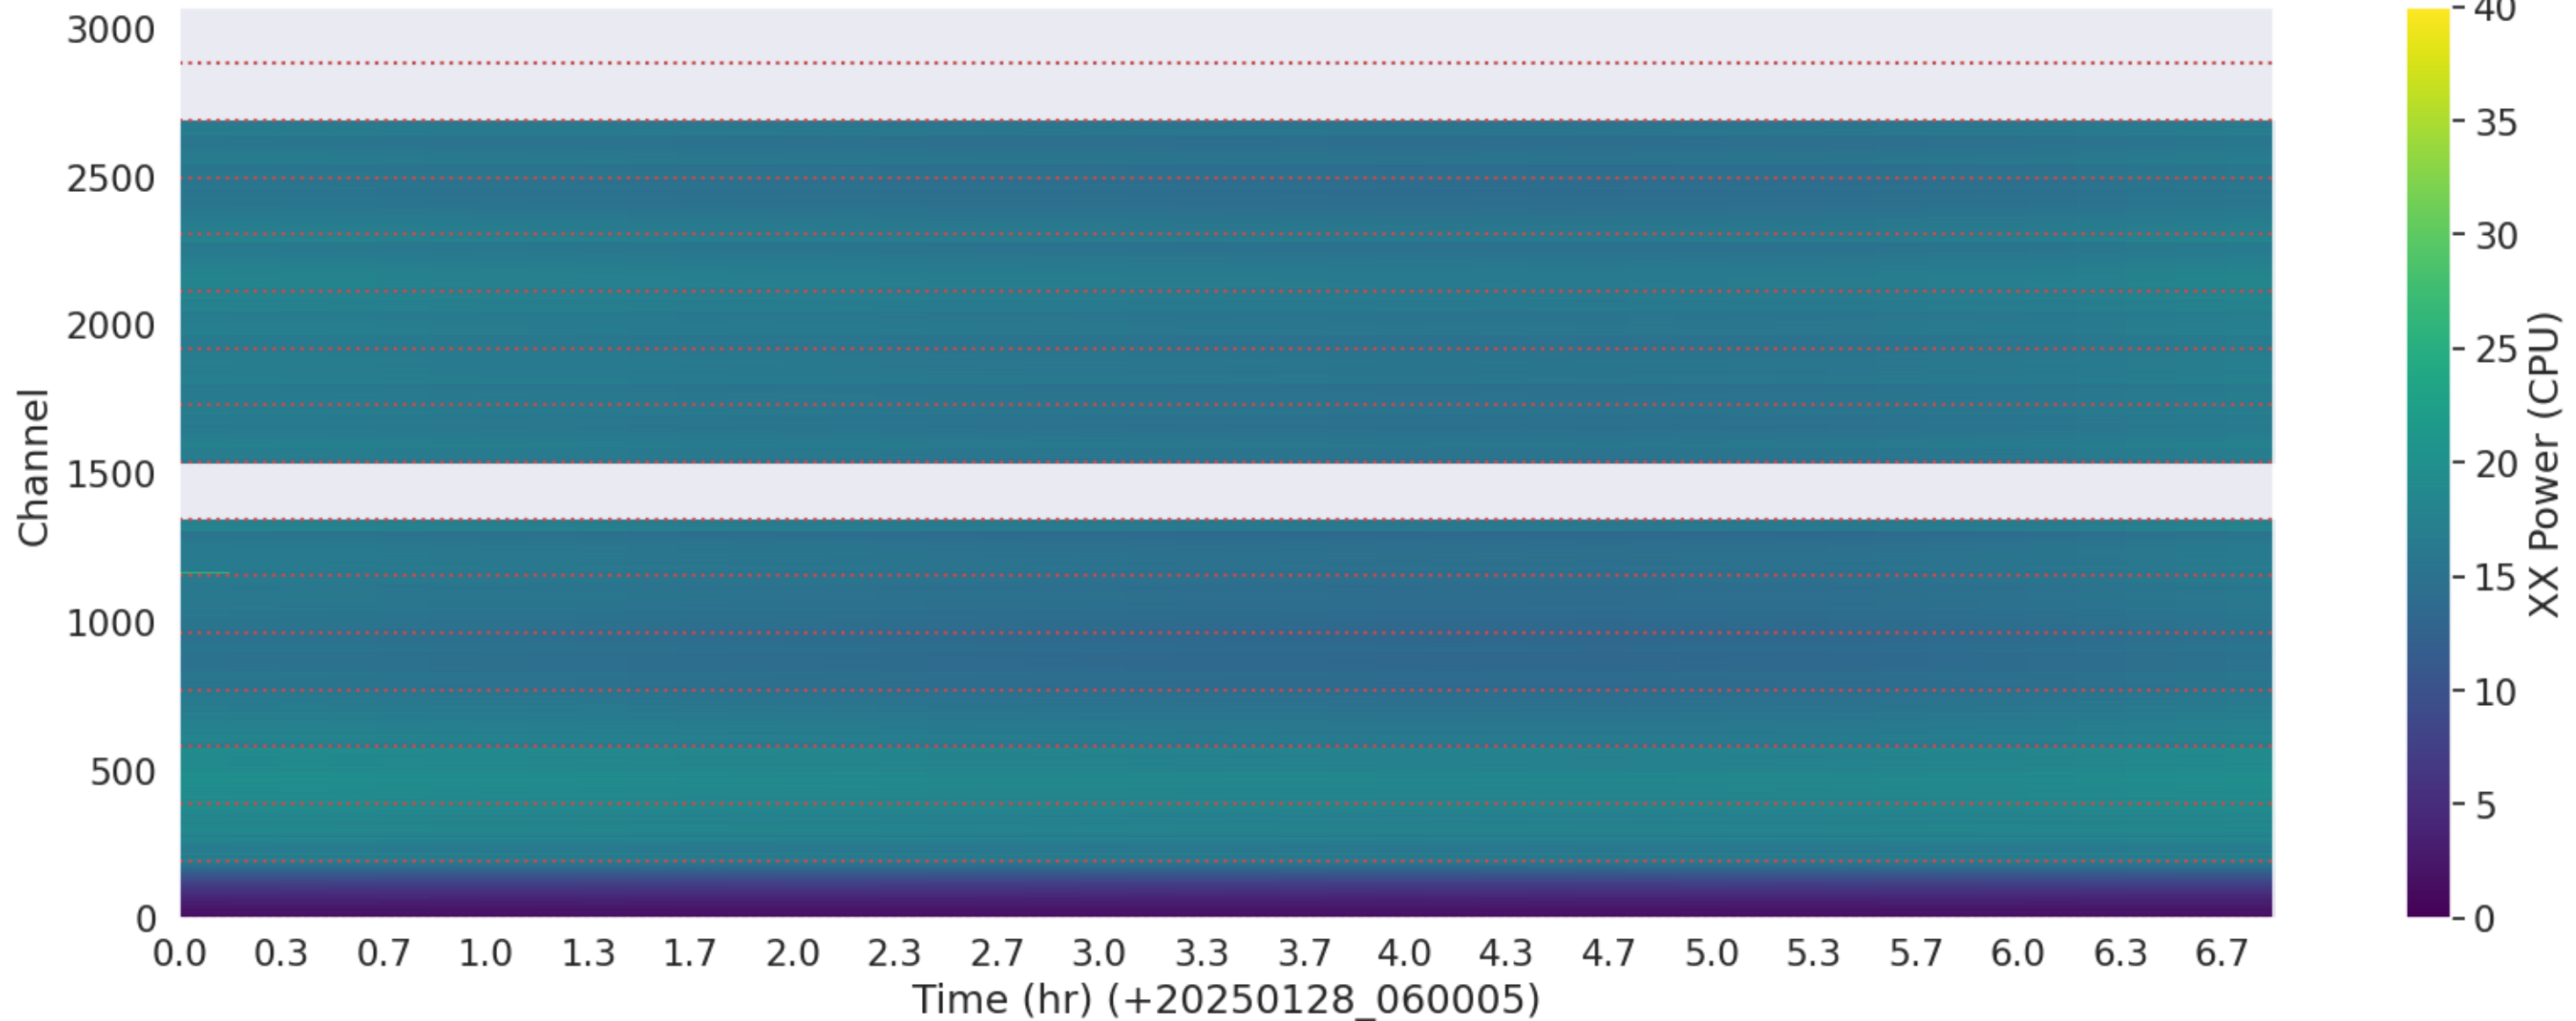

LWA147 - Correlator# 214 - XX - FLAGS: Good

LWA147 - Correlator# 214 - YY - FLAGS: Good

LWA150 - Correlator# 215 - XX - FLAGS: Good

LWA150 - Correlator# 215 - YY - FLAGS: Good

LWA149 - Correlator# 216 - XX - FLAGS: Good