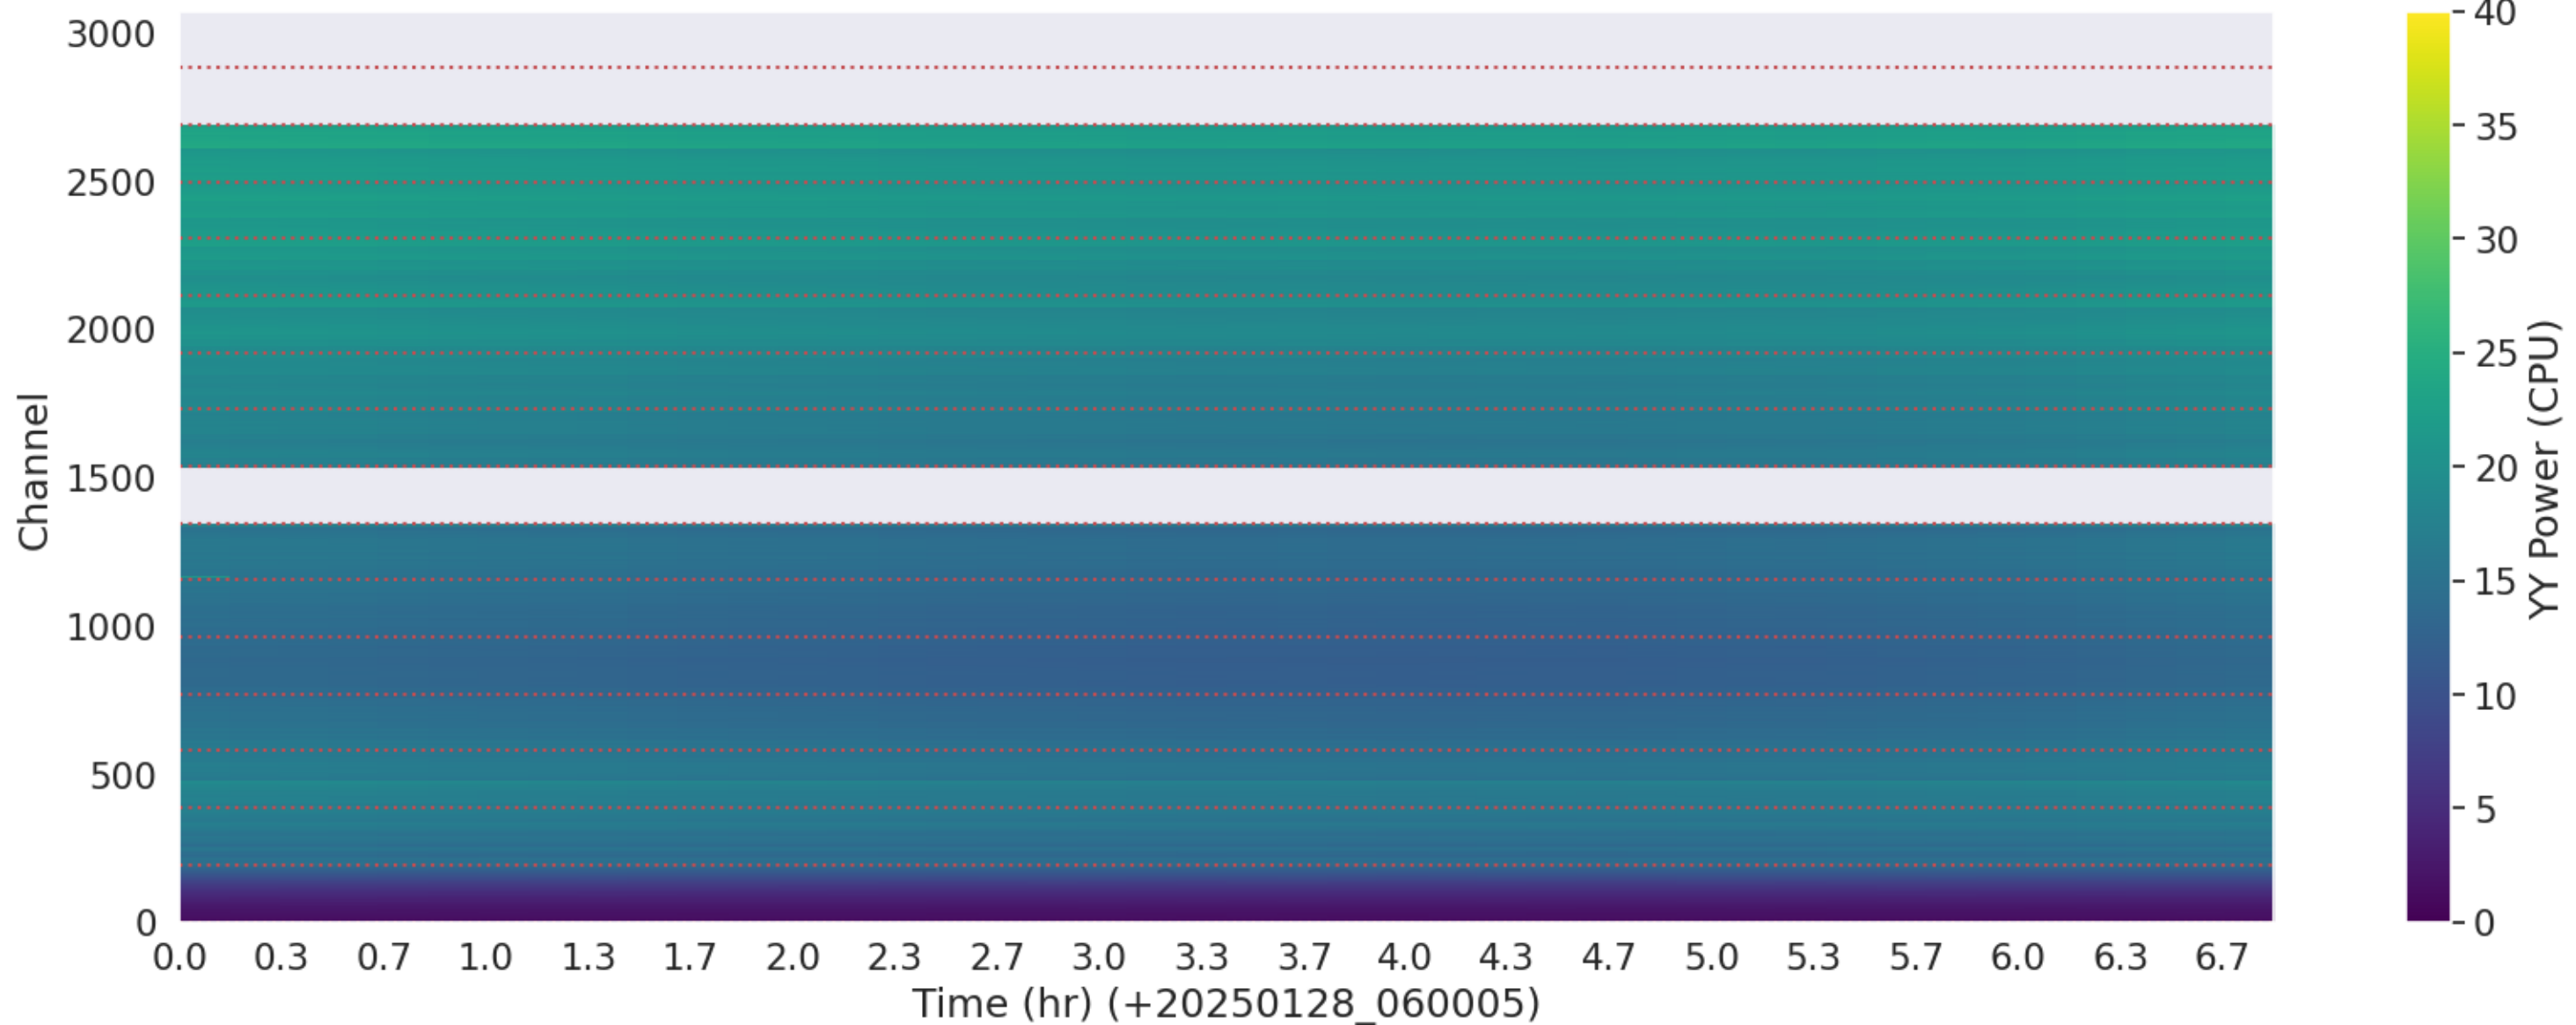

LWA129 - Correlator# 180 - XX - FLAGS: Good

LWA131 - Correlator# 182 - XX - FLAGS: Good

LWA131 - Correlator# 182 - YY - FLAGS: Good

LWA130 - Correlator# 183 - XX - FLAGS: Good

LWA130 - Correlator# 183 - YY - FLAGS: Good