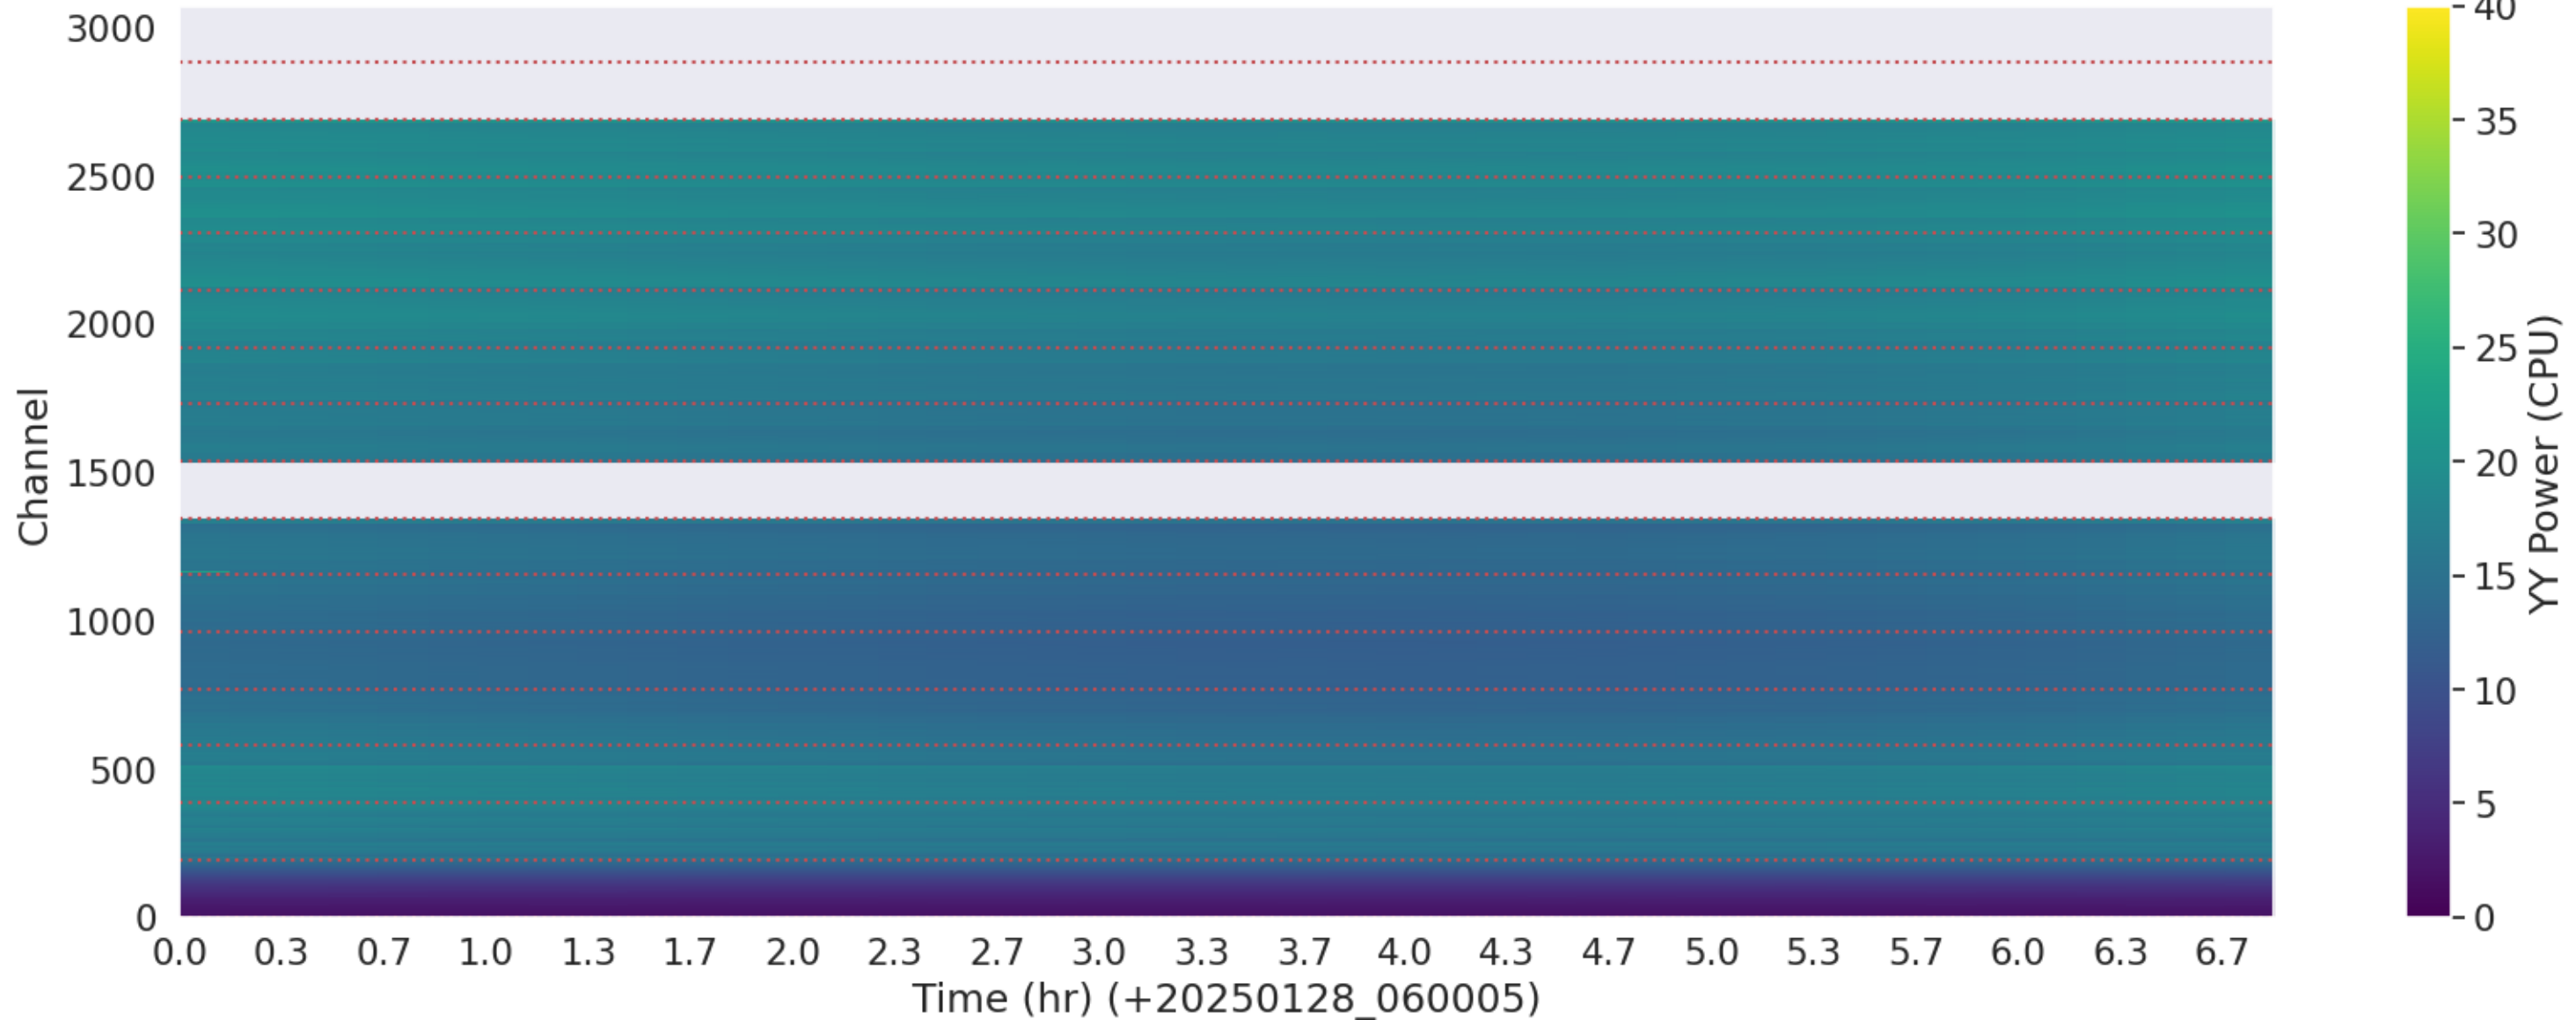

LWA132 - Correlator# 185 - YY - FLAGS: Good