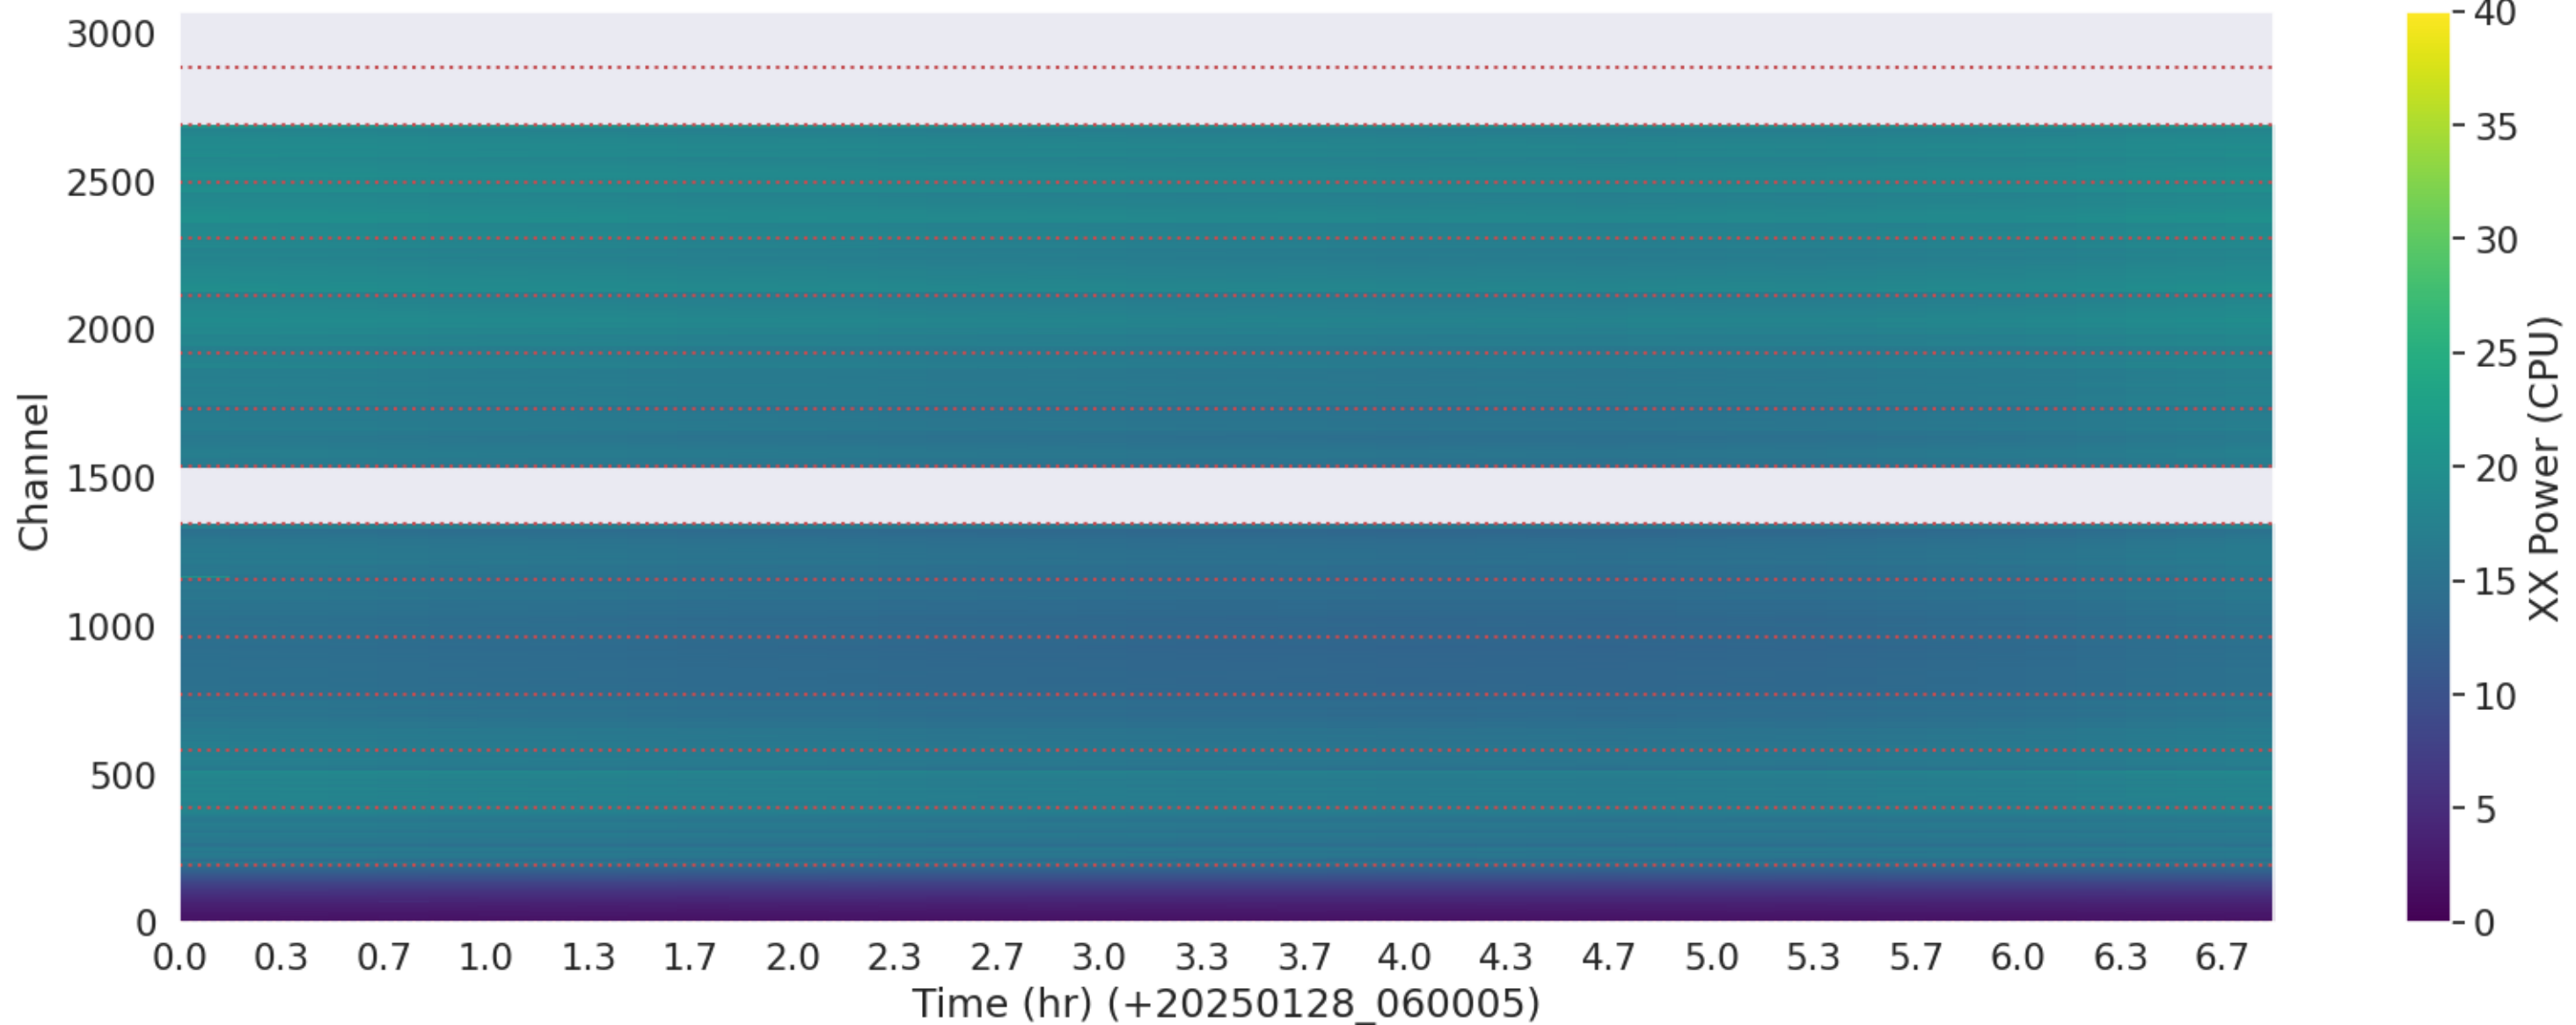

LWA163 - Correlator# 264 - XX - FLAGS: Good

LWA163 - Correlator# 264 - YY - FLAGS: Good

LWA162 - Correlator# 265 - XX - FLAGS: Good

LWA165 - Correlator# 266 - XX - FLAGS: Good

LWA165 - Correlator# 266 - YY - FLAGS: Good