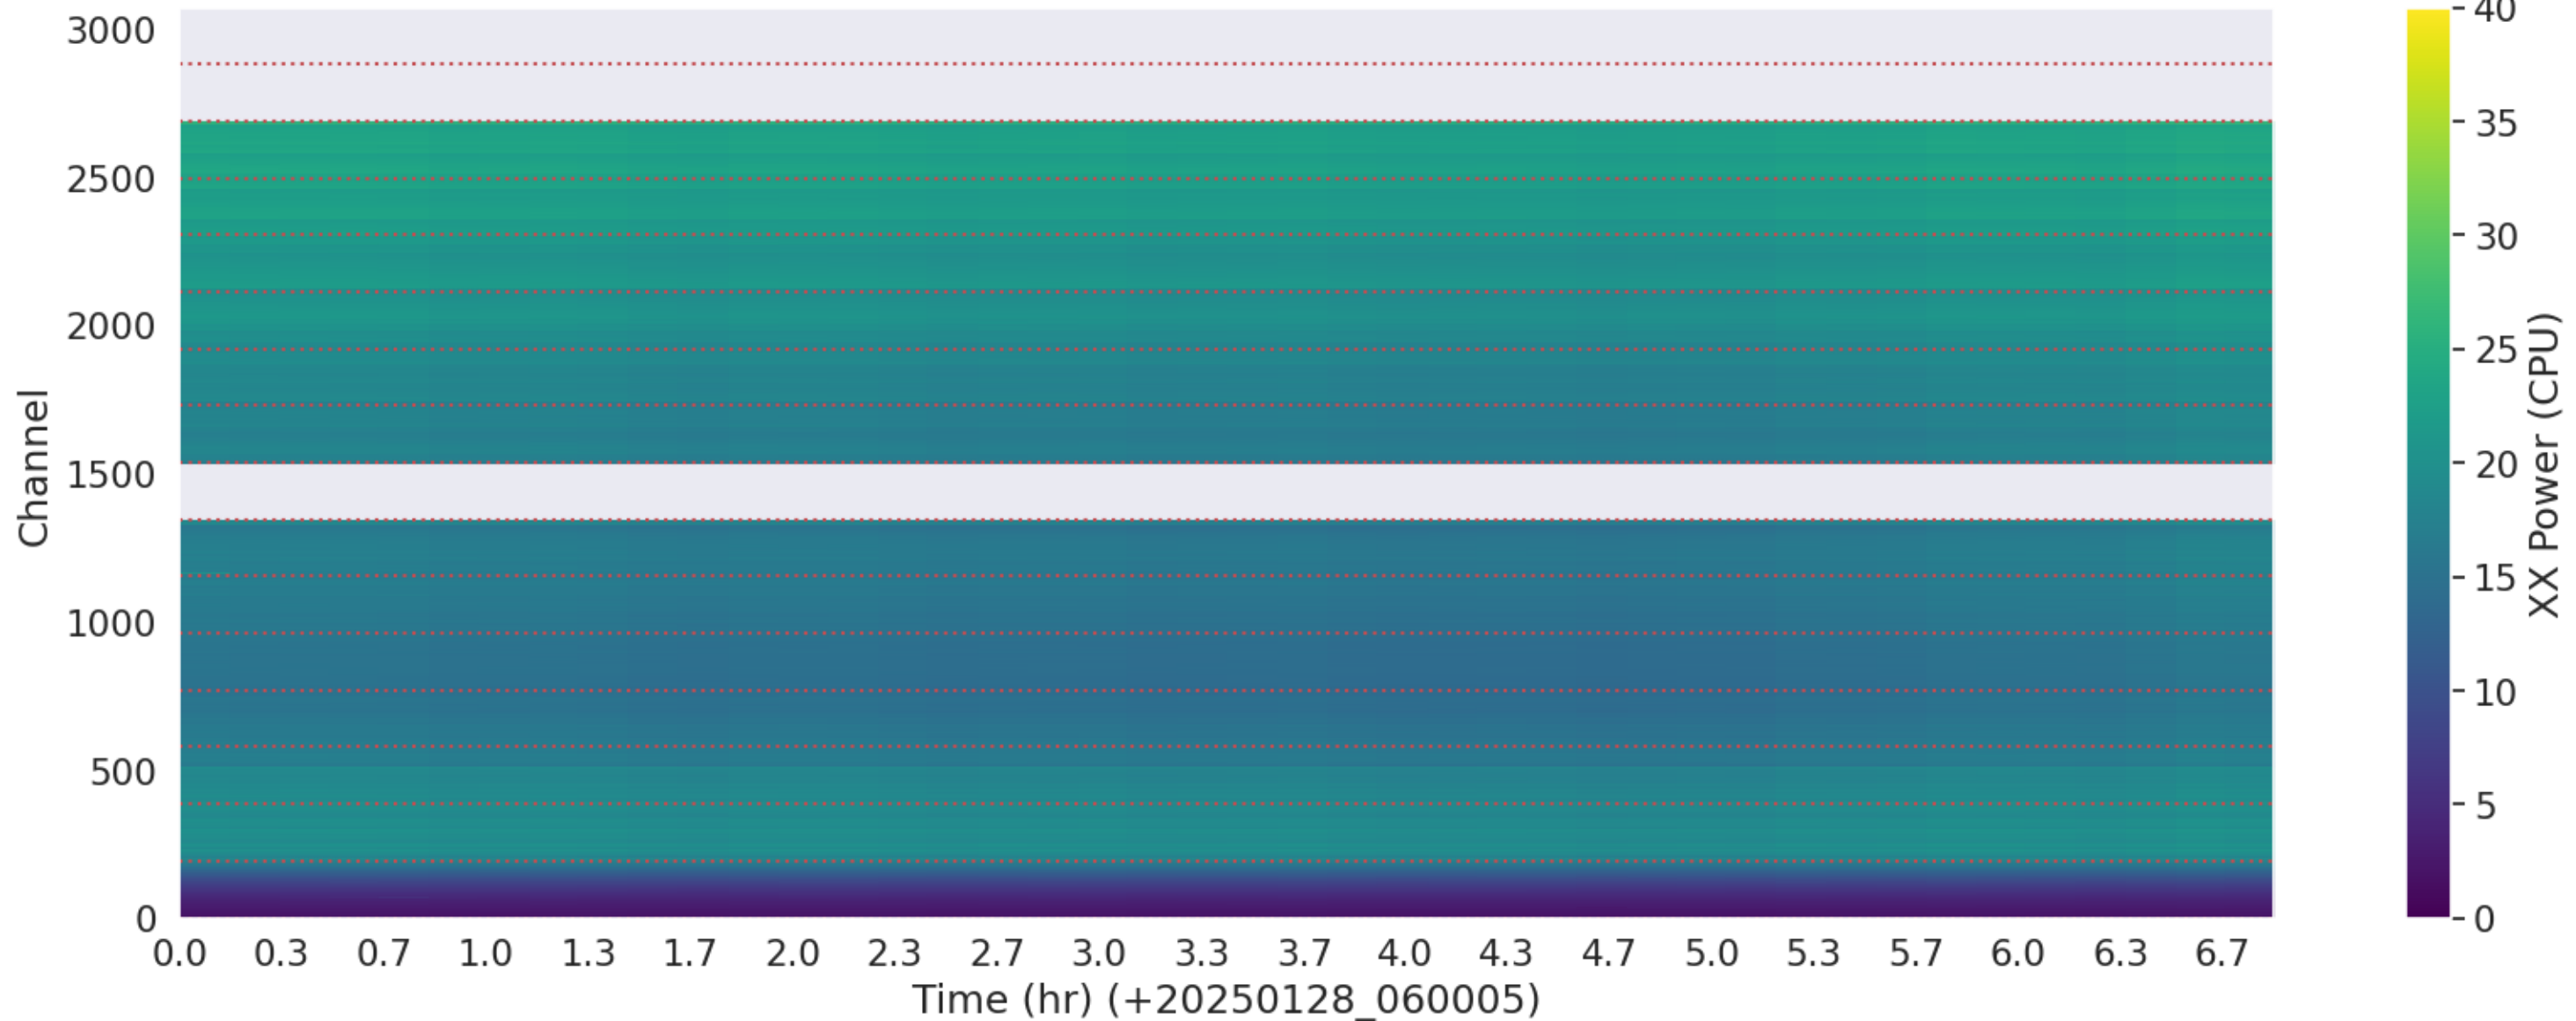

LWA129 - Correlator# 180 - XX - FLAGS: Good

LWA131 - Correlator# 182 - XX - FLAGS: Good

LWA131 - Correlator# 182 - YY - FLAGS: Good

LWA130 - Correlator# 183 - XX - FLAGS: Good

LWA130 - Correlator# 183 - YY - FLAGS: Good