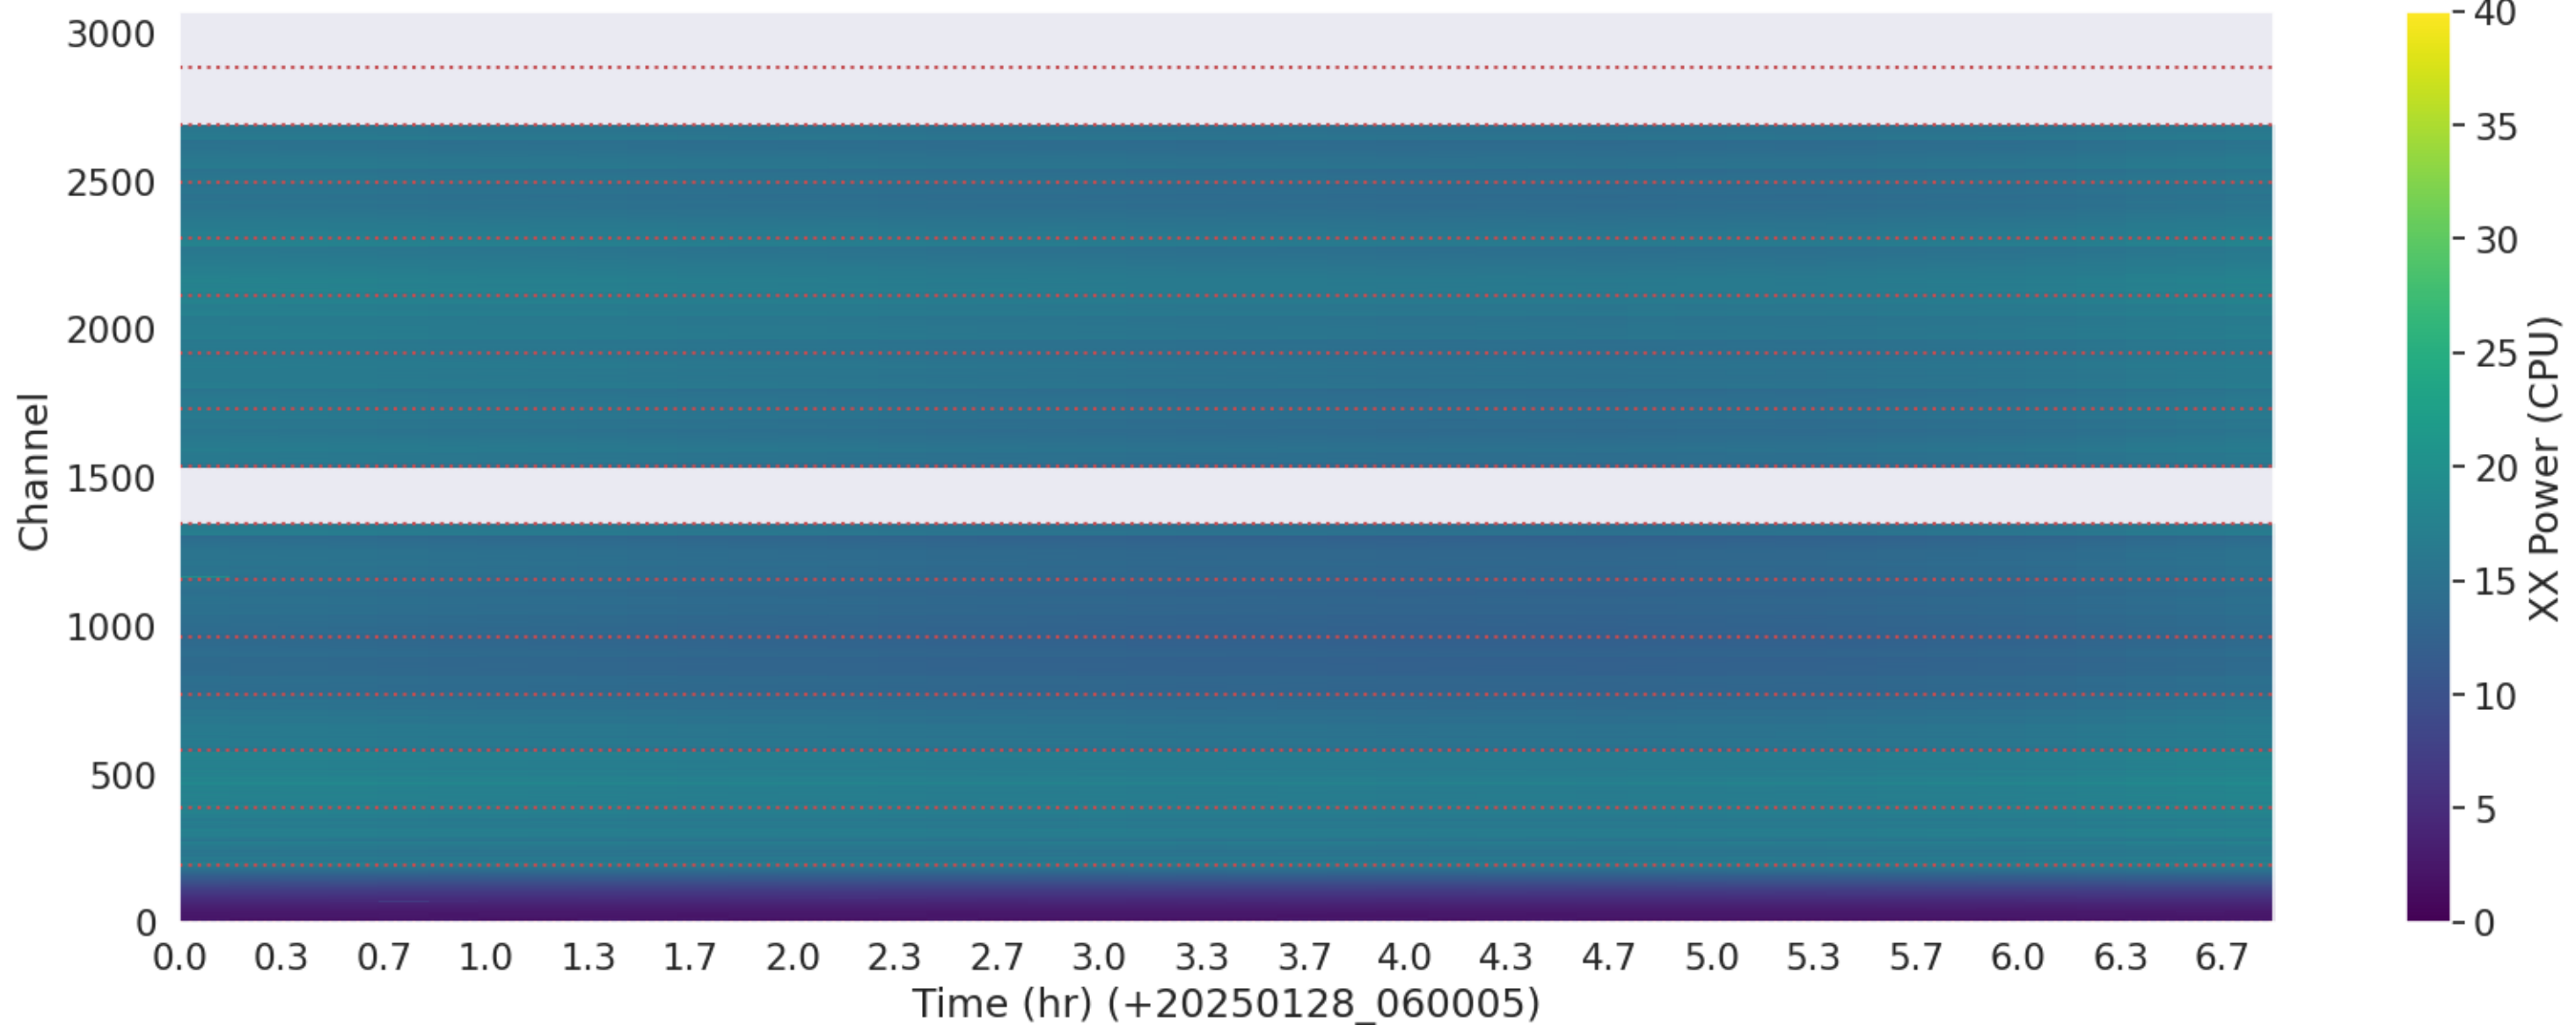

LWA114 - Correlator# 202 - XX - FLAGS: Good