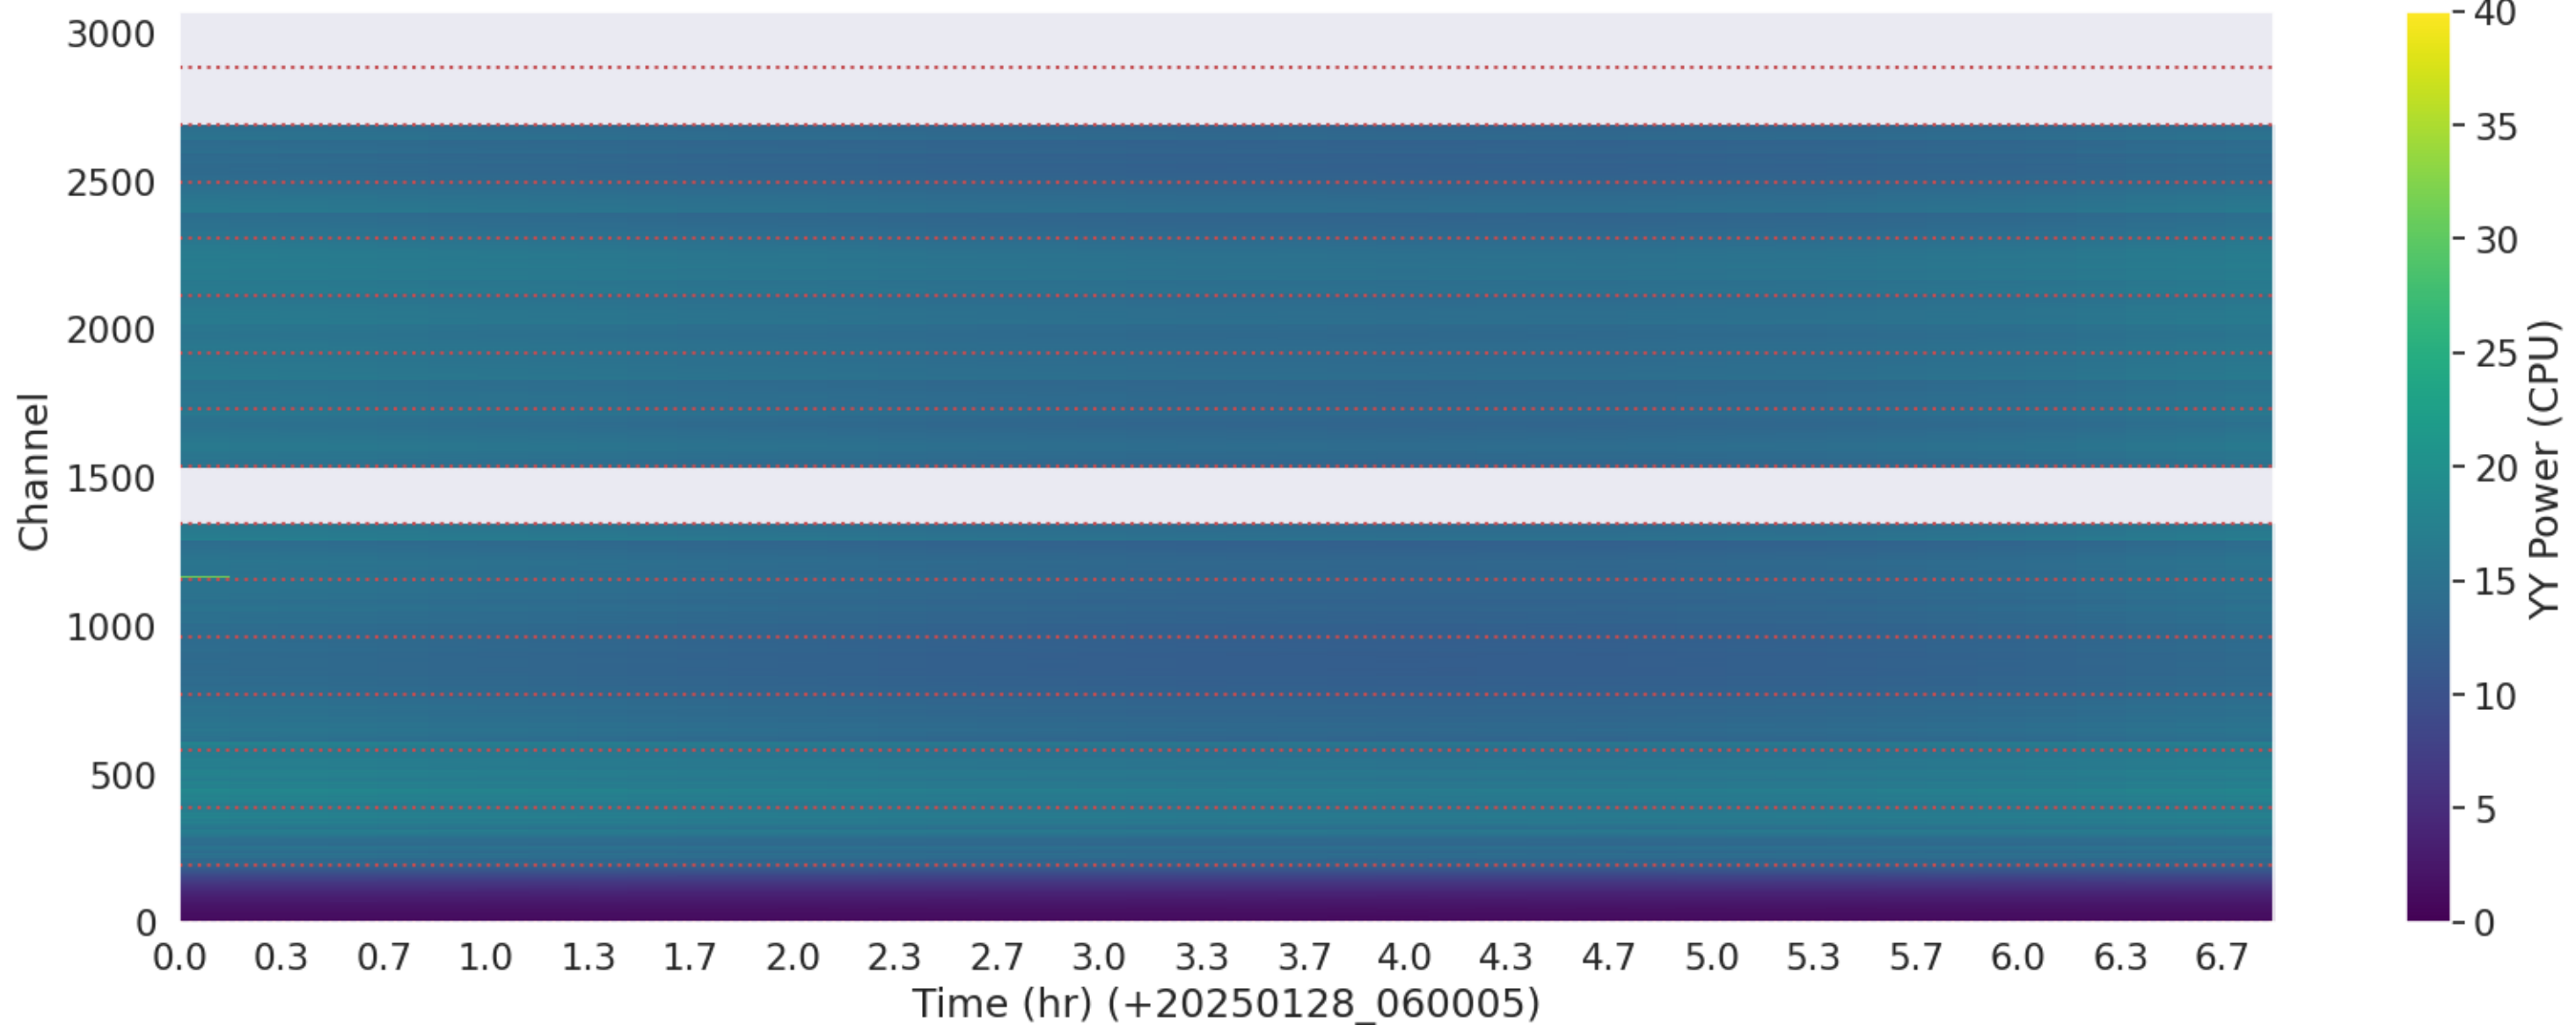

LWA154 - Correlator# 233 - XX - FLAGS: Good

LWA154 - Correlator# 233 - YY - FLAGS: Good

LWA157 - Correlator# 234 - XX - FLAGS: Good

LWA157 - Correlator# 234 - YY - FLAGS: Good

LWA156 - Correlator# 235 - YY - FLAGS: Good