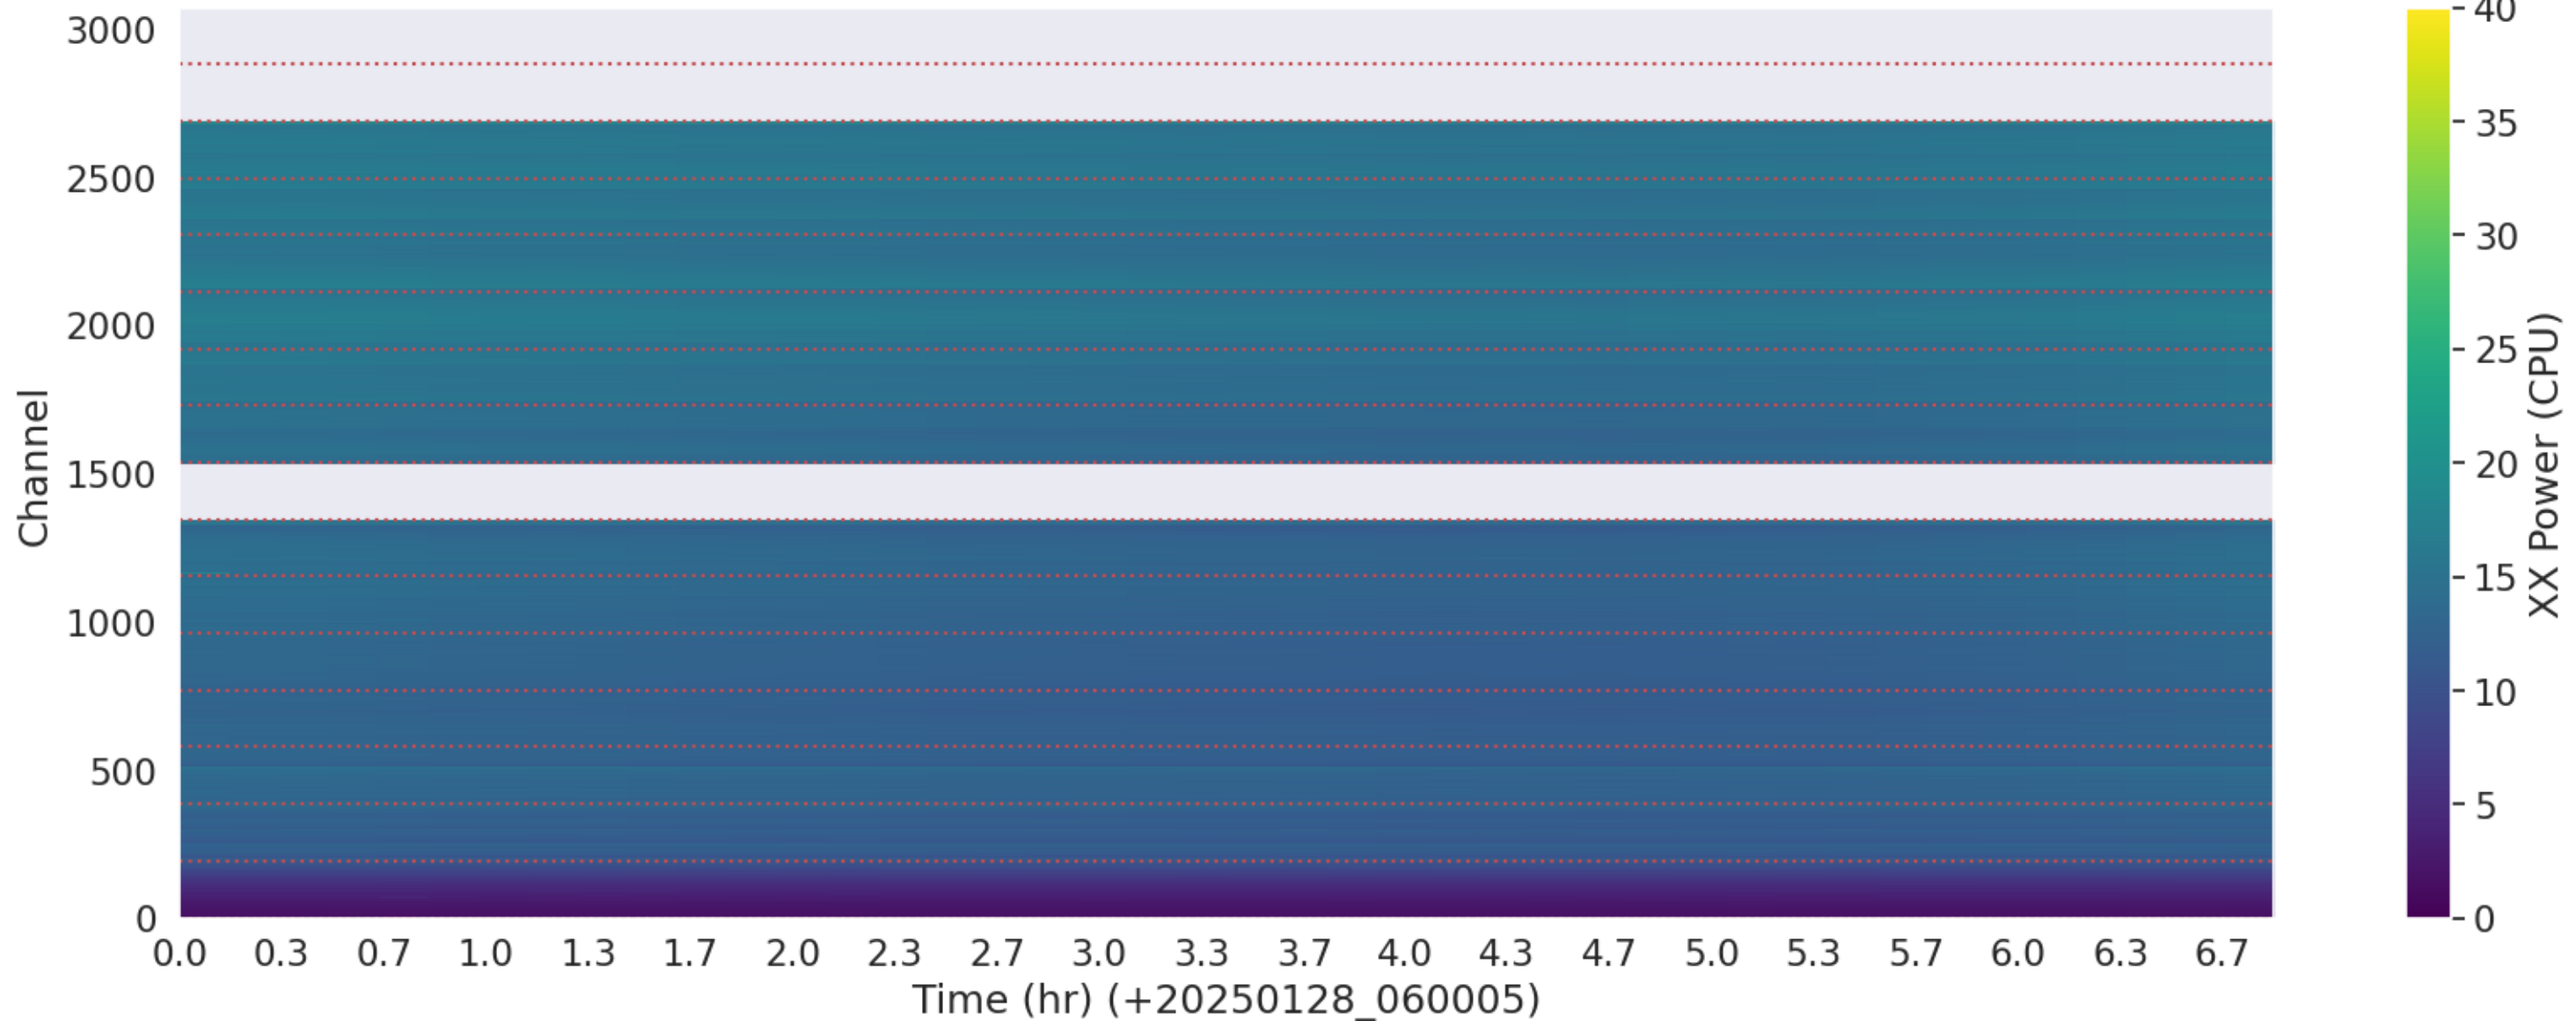

LWA011 - Correlator# 072 - XX - FLAGS: Good