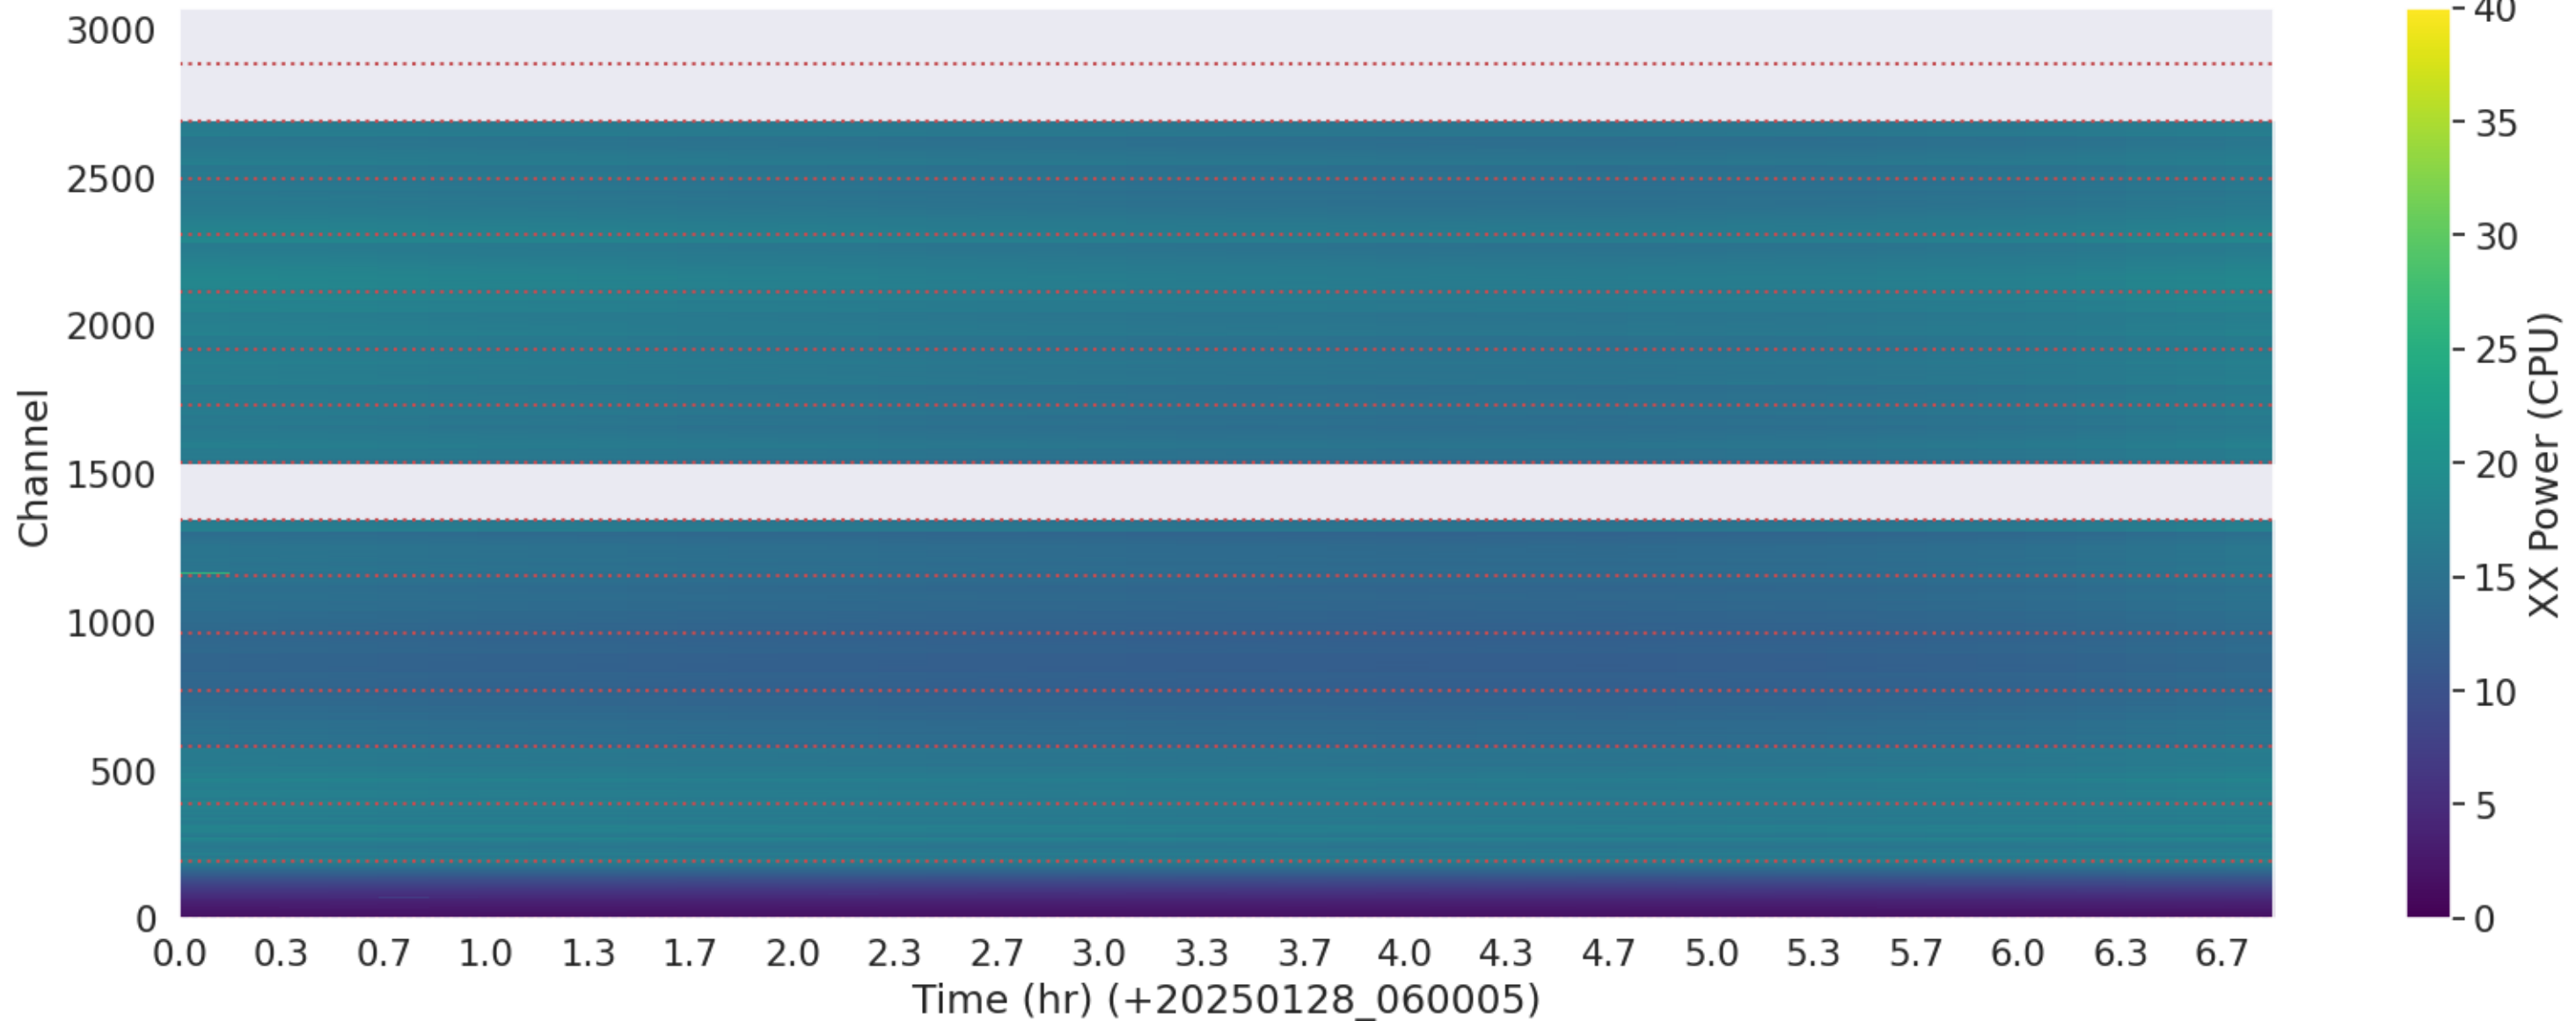

LWA082 - Correlator# 209 - XX - FLAGS: Good