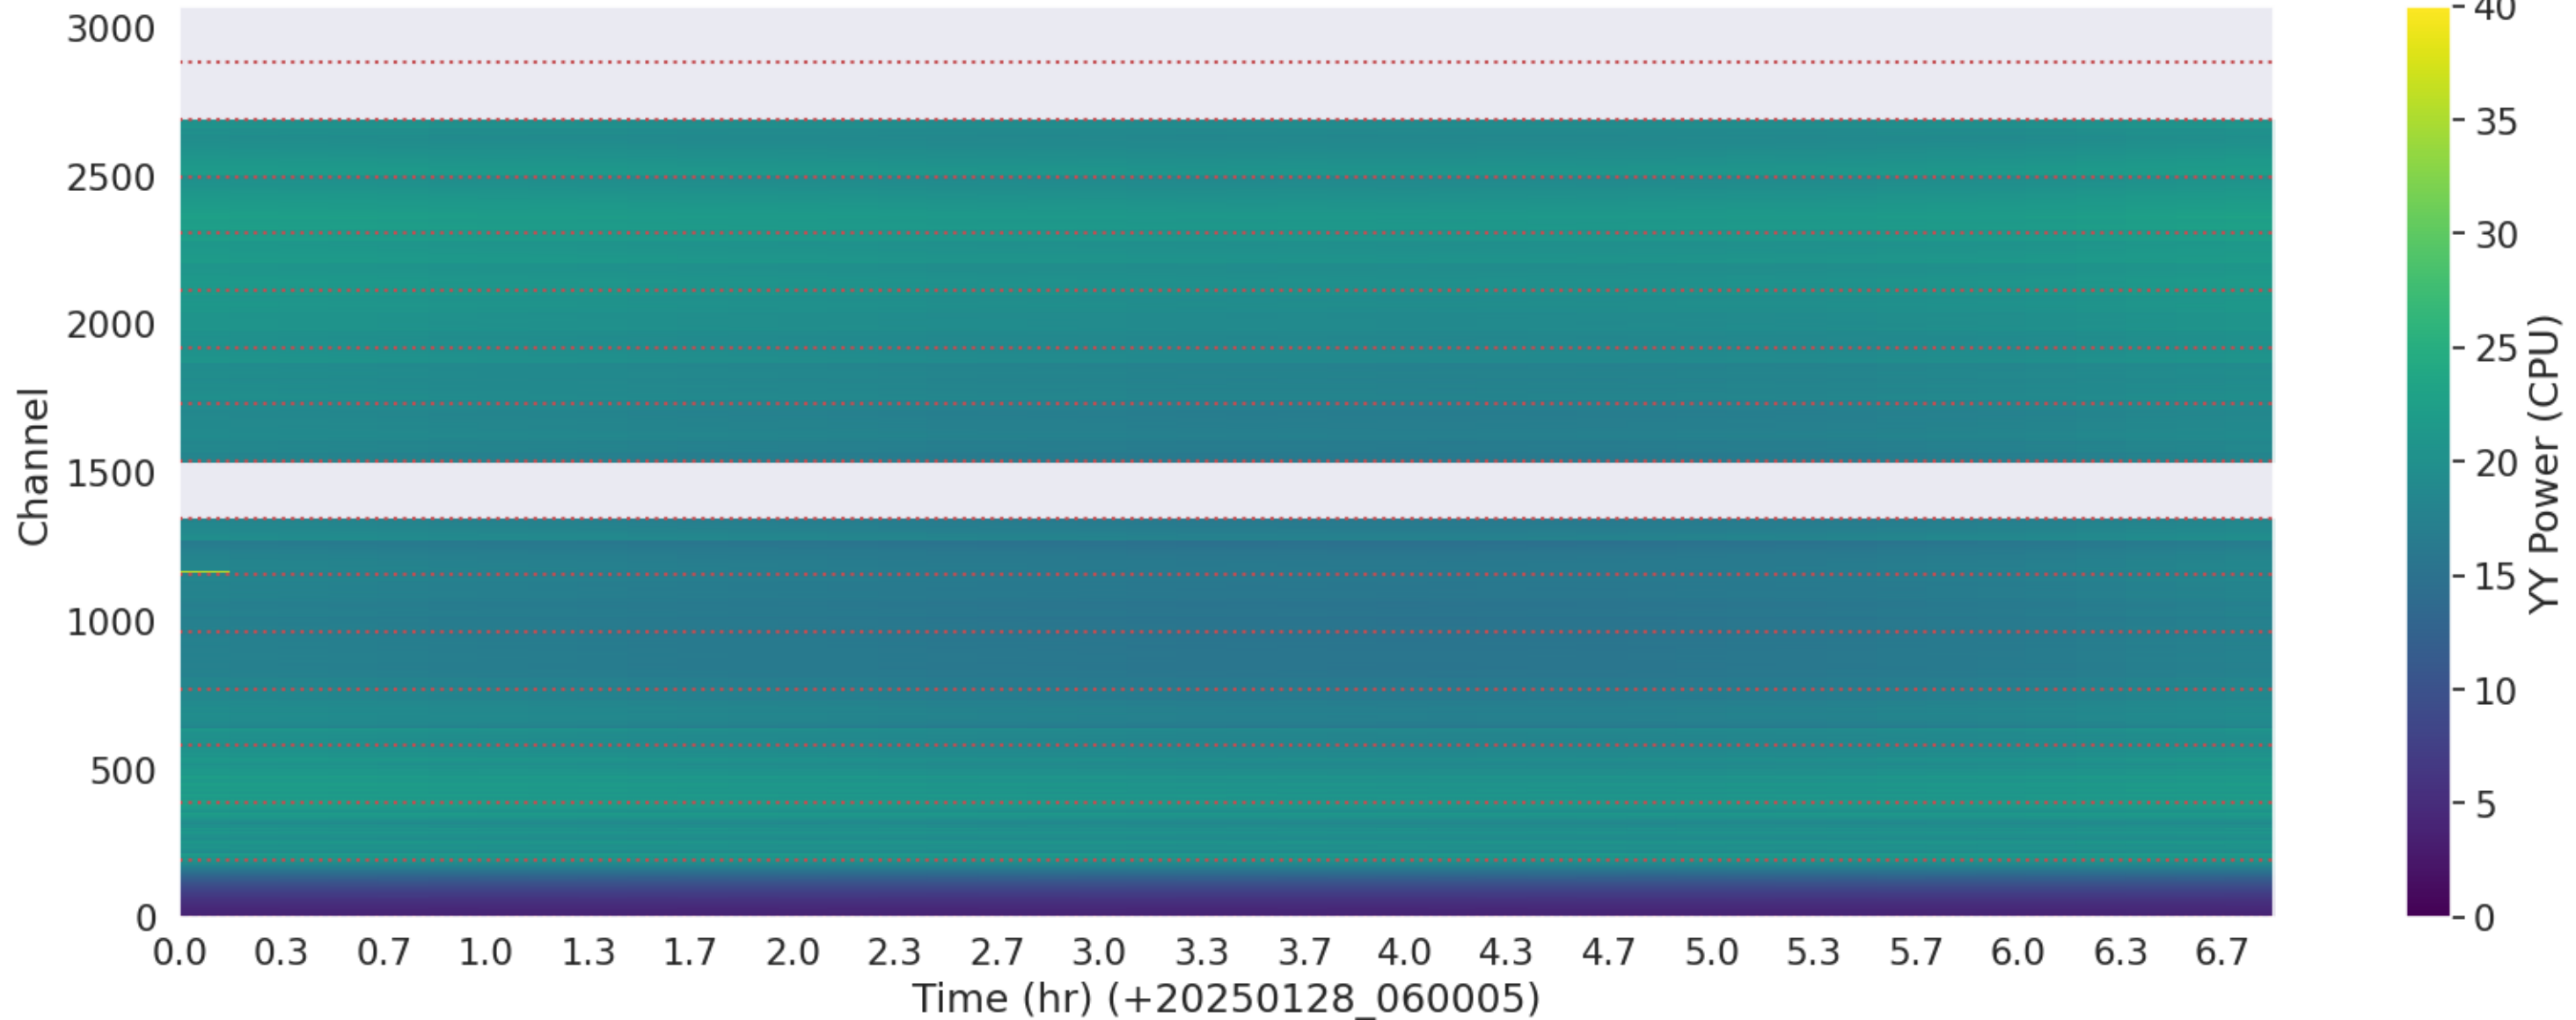

LWA316 - Correlator# 155 - XX - FLAGS: Good

LWA316 - Correlator# 155 - YY - FLAGS: Good

LWA334 - Correlator# 156 - YY - FLAGS: Good

LWA328 - Correlator# 157 - XX - FLAGS: Good

LWA328 - Correlator# 157 - YY - FLAGS: Good