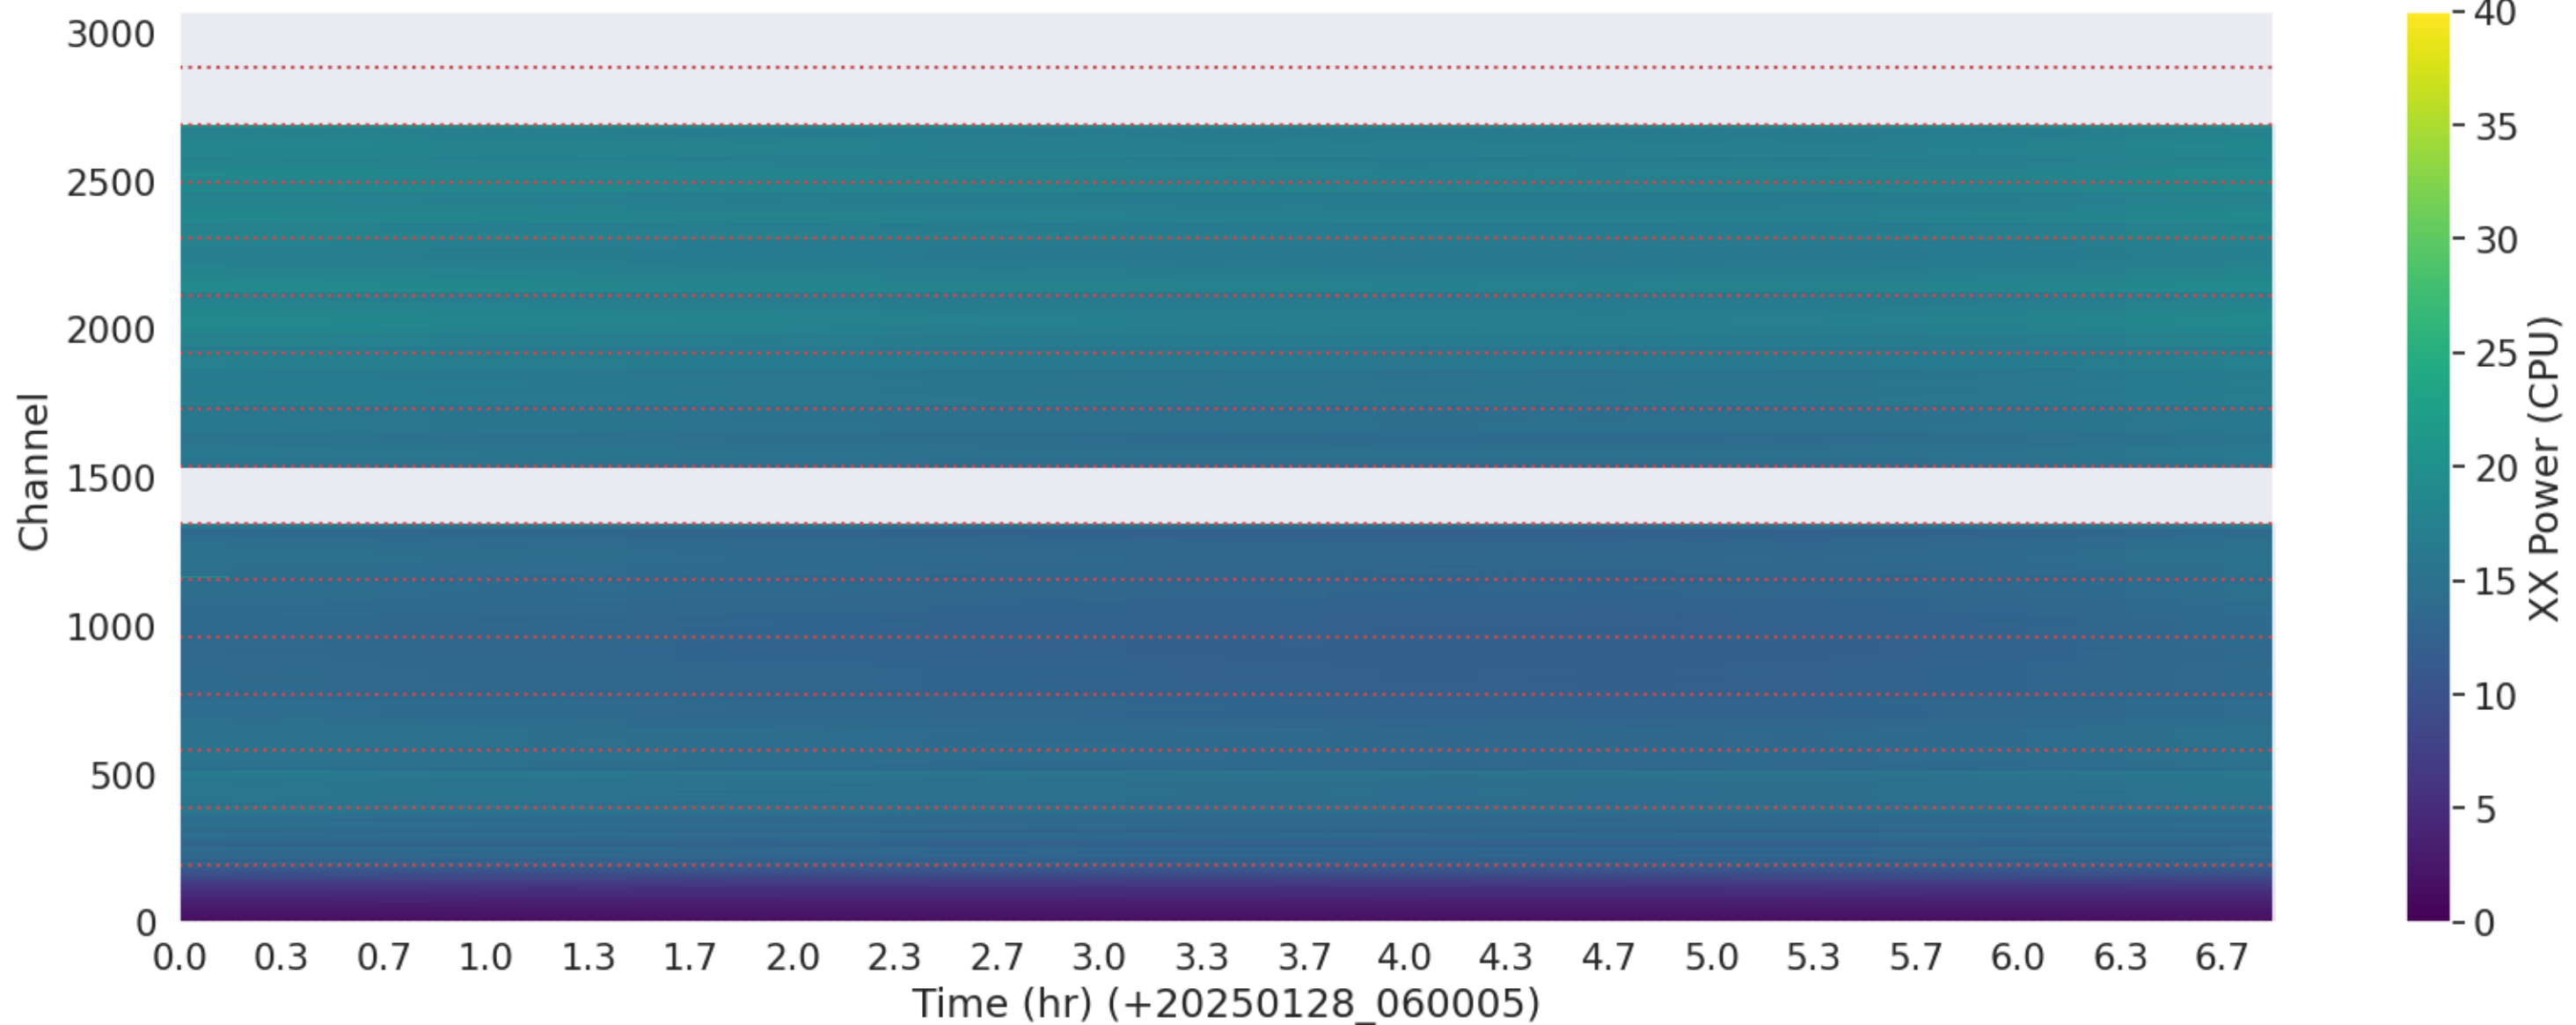

LWA098 - Correlator# 173 - YY - FLAGS: Good

LWA101 - Correlator# 174 - XX - FLAGS: Good

LWA100 - Correlator# 175 - XX - FLAGS: Good

LWA103 - Correlator# 176 - XX - FLAGS: HighTimeVar

LWA103 - Correlator# 176 - YY - FLAGS: Good