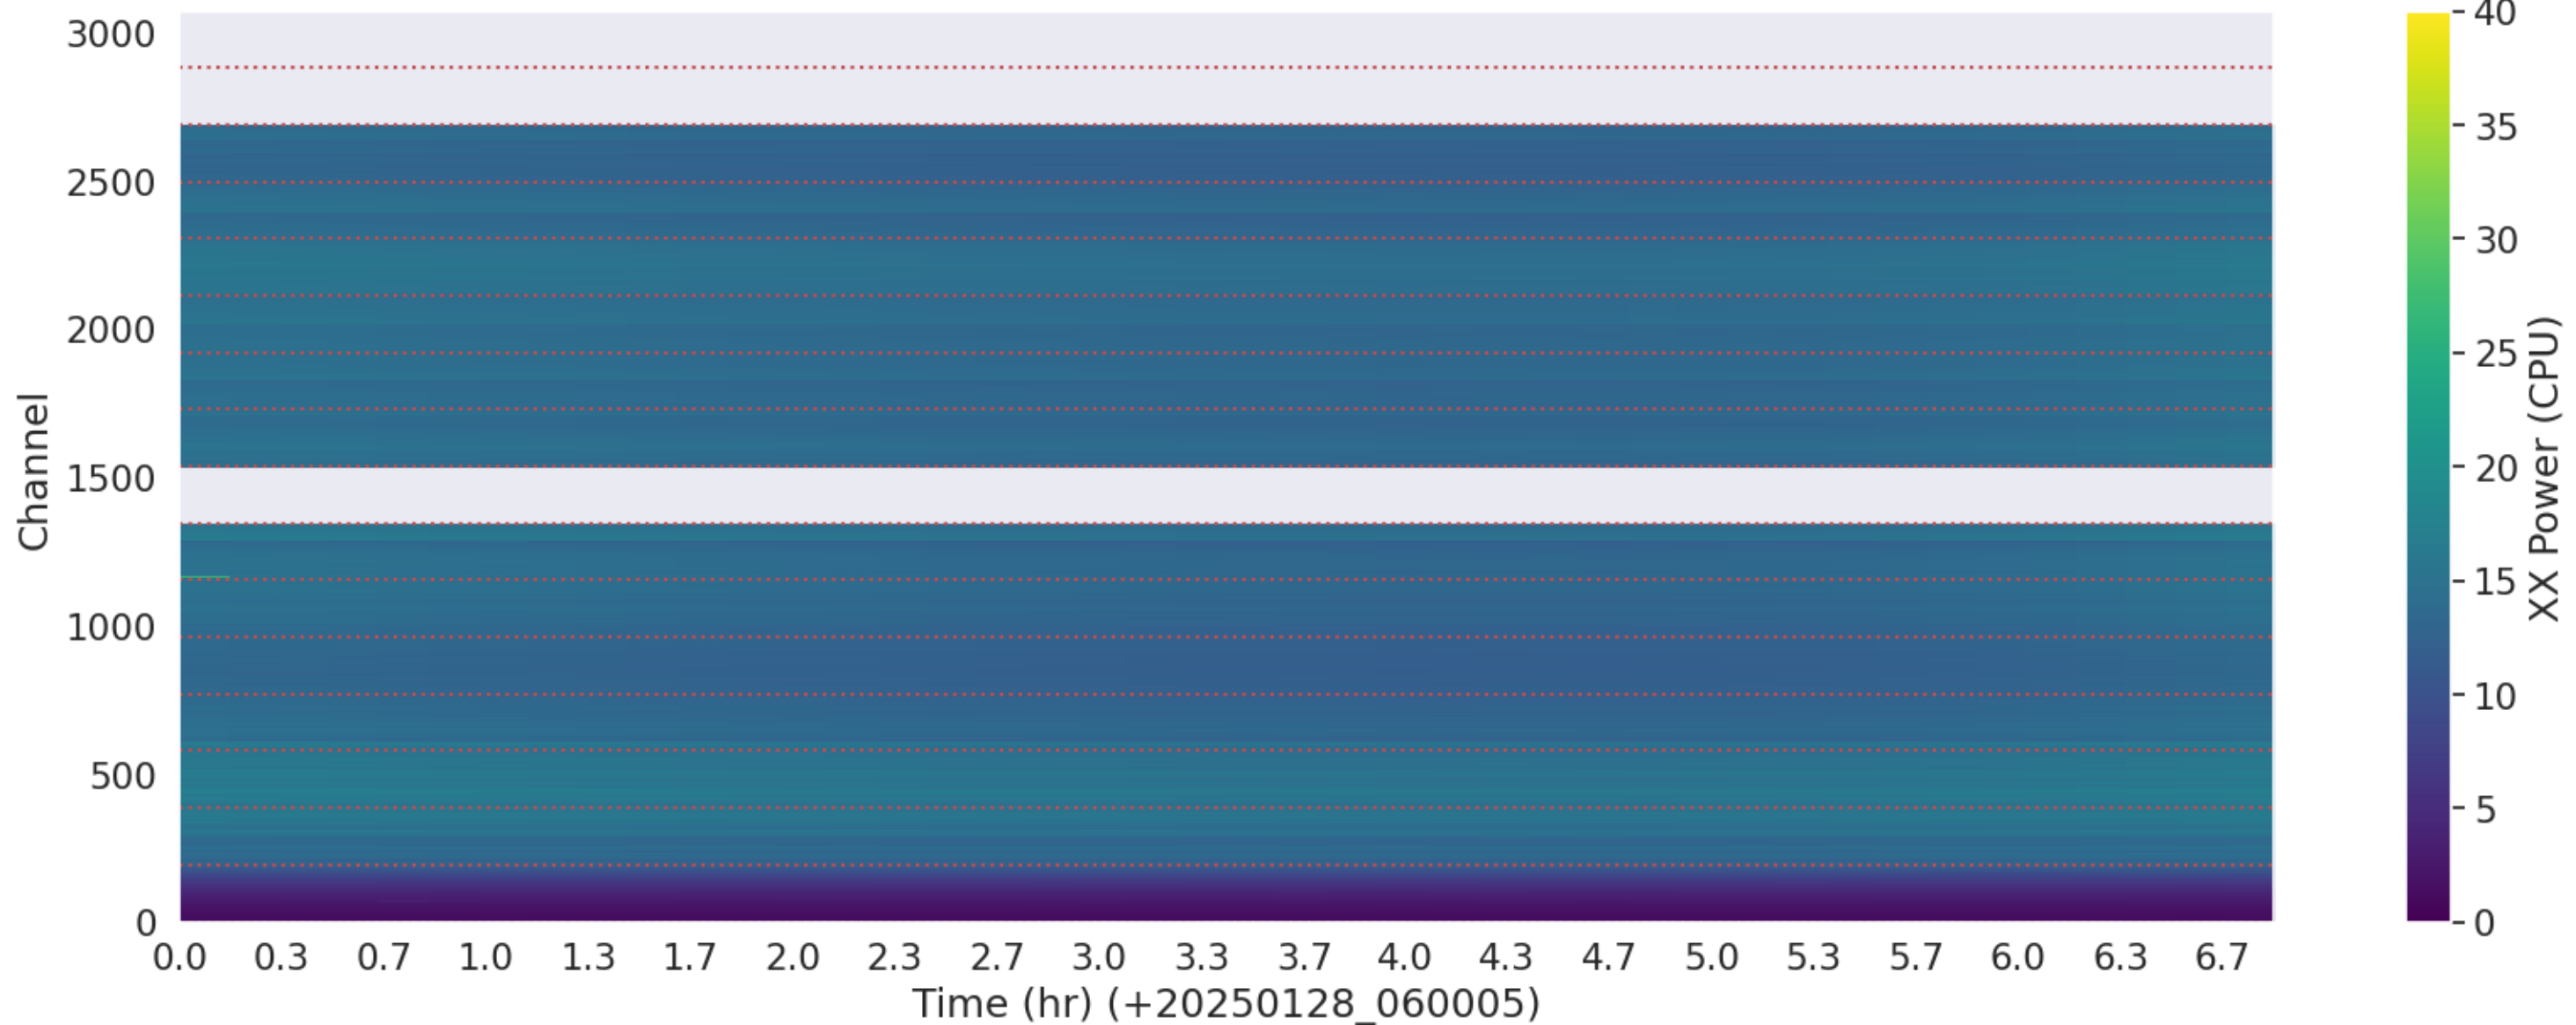

LWA157 - Correlator# 234 - XX - FLAGS: Good