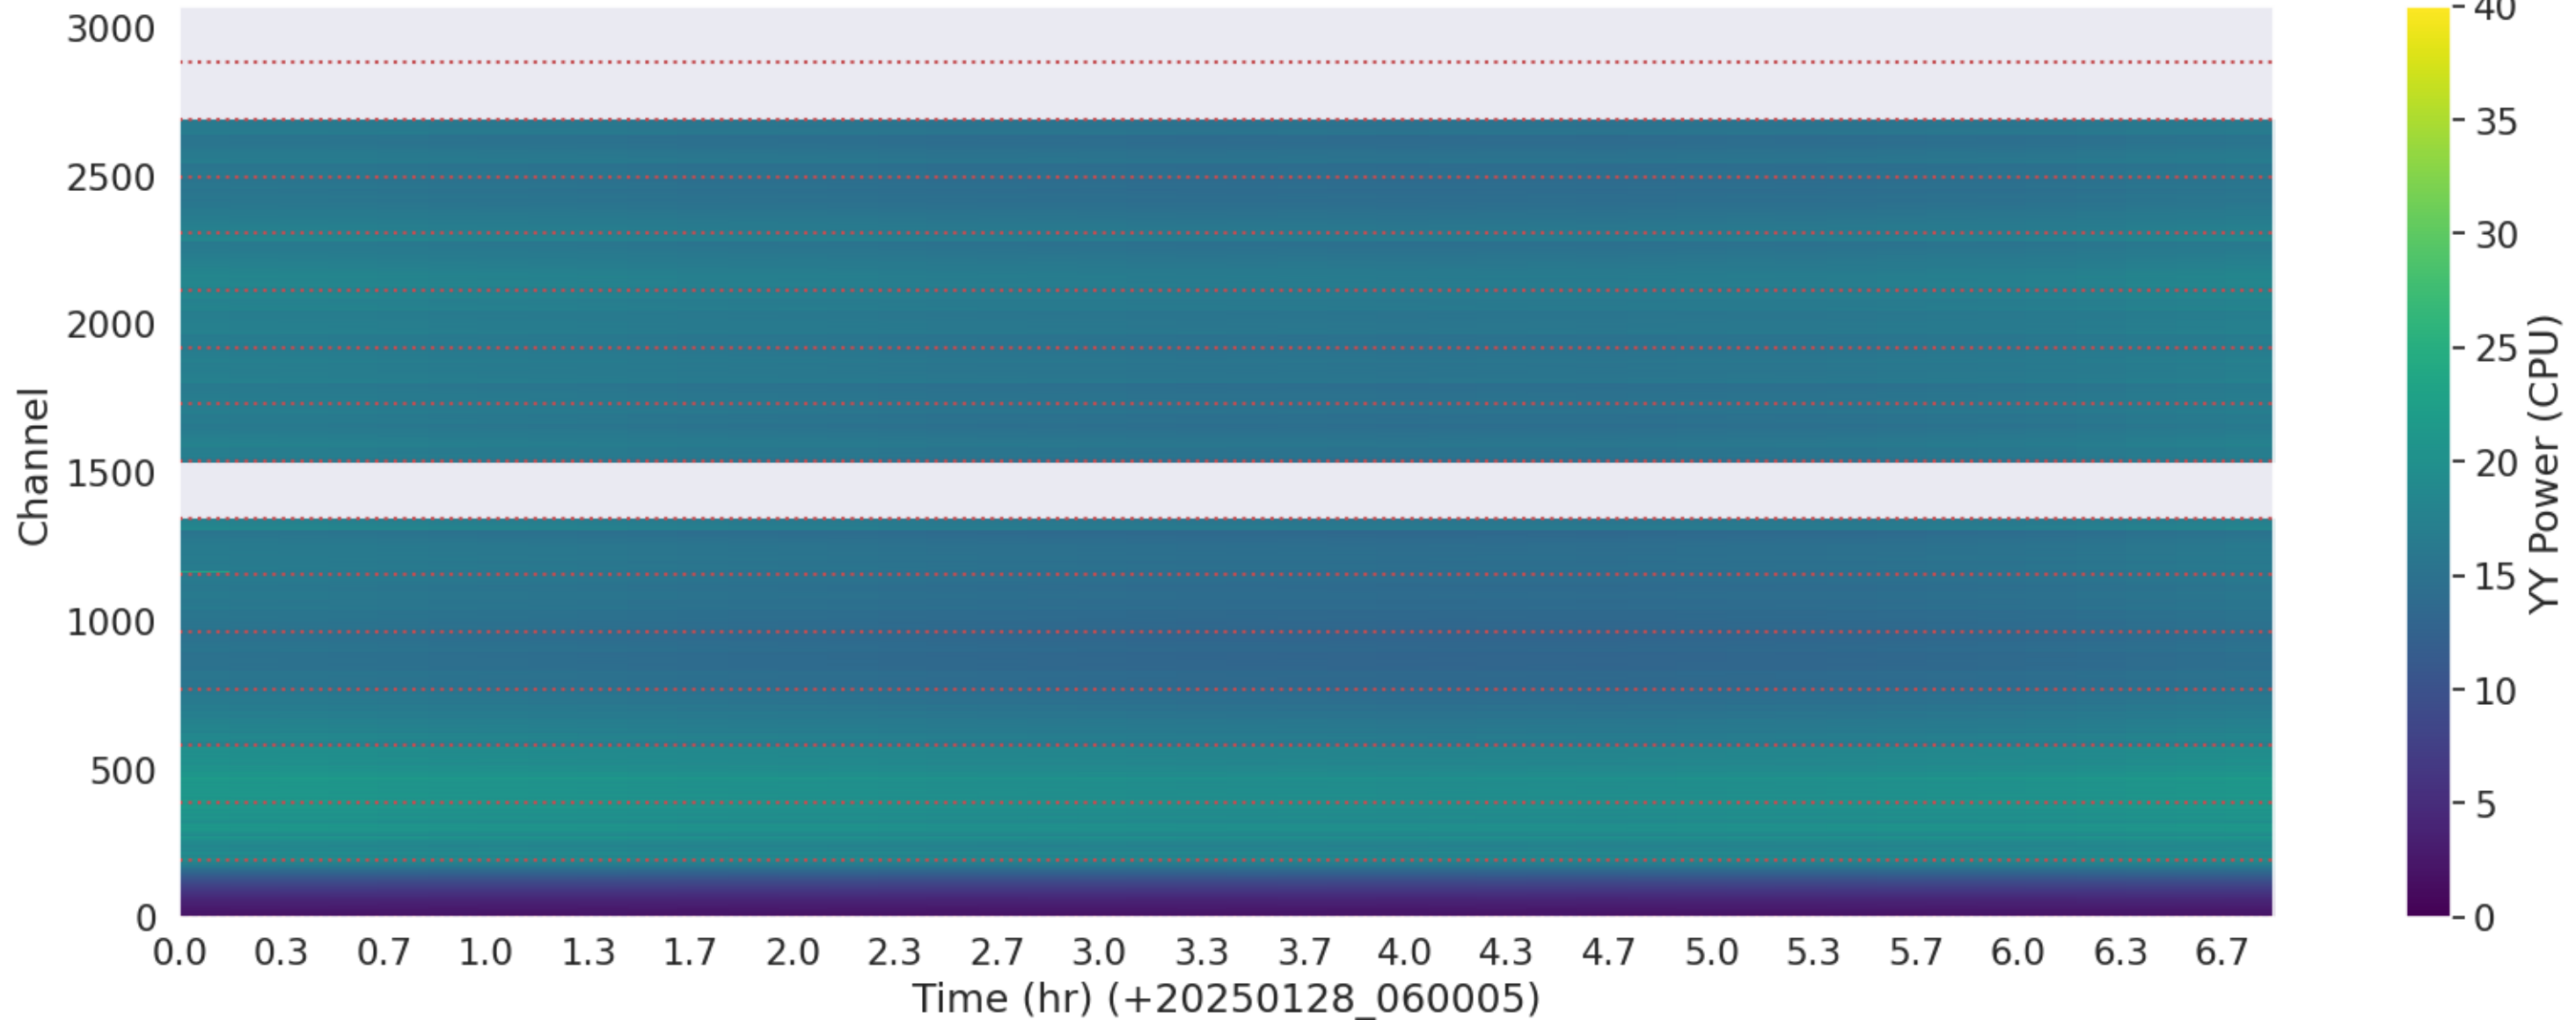

LWA110 - Correlator# 198 - XX - FLAGS: LowPower

LWA109 - Correlator# 199 - XX - FLAGS: Good

LWA109 - Correlator# 199 - YY - FLAGS: Good

LWA112 - Correlator# 200 - XX - FLAGS: Good

LWA112 - Correlator# 200 - YY - FLAGS: Good