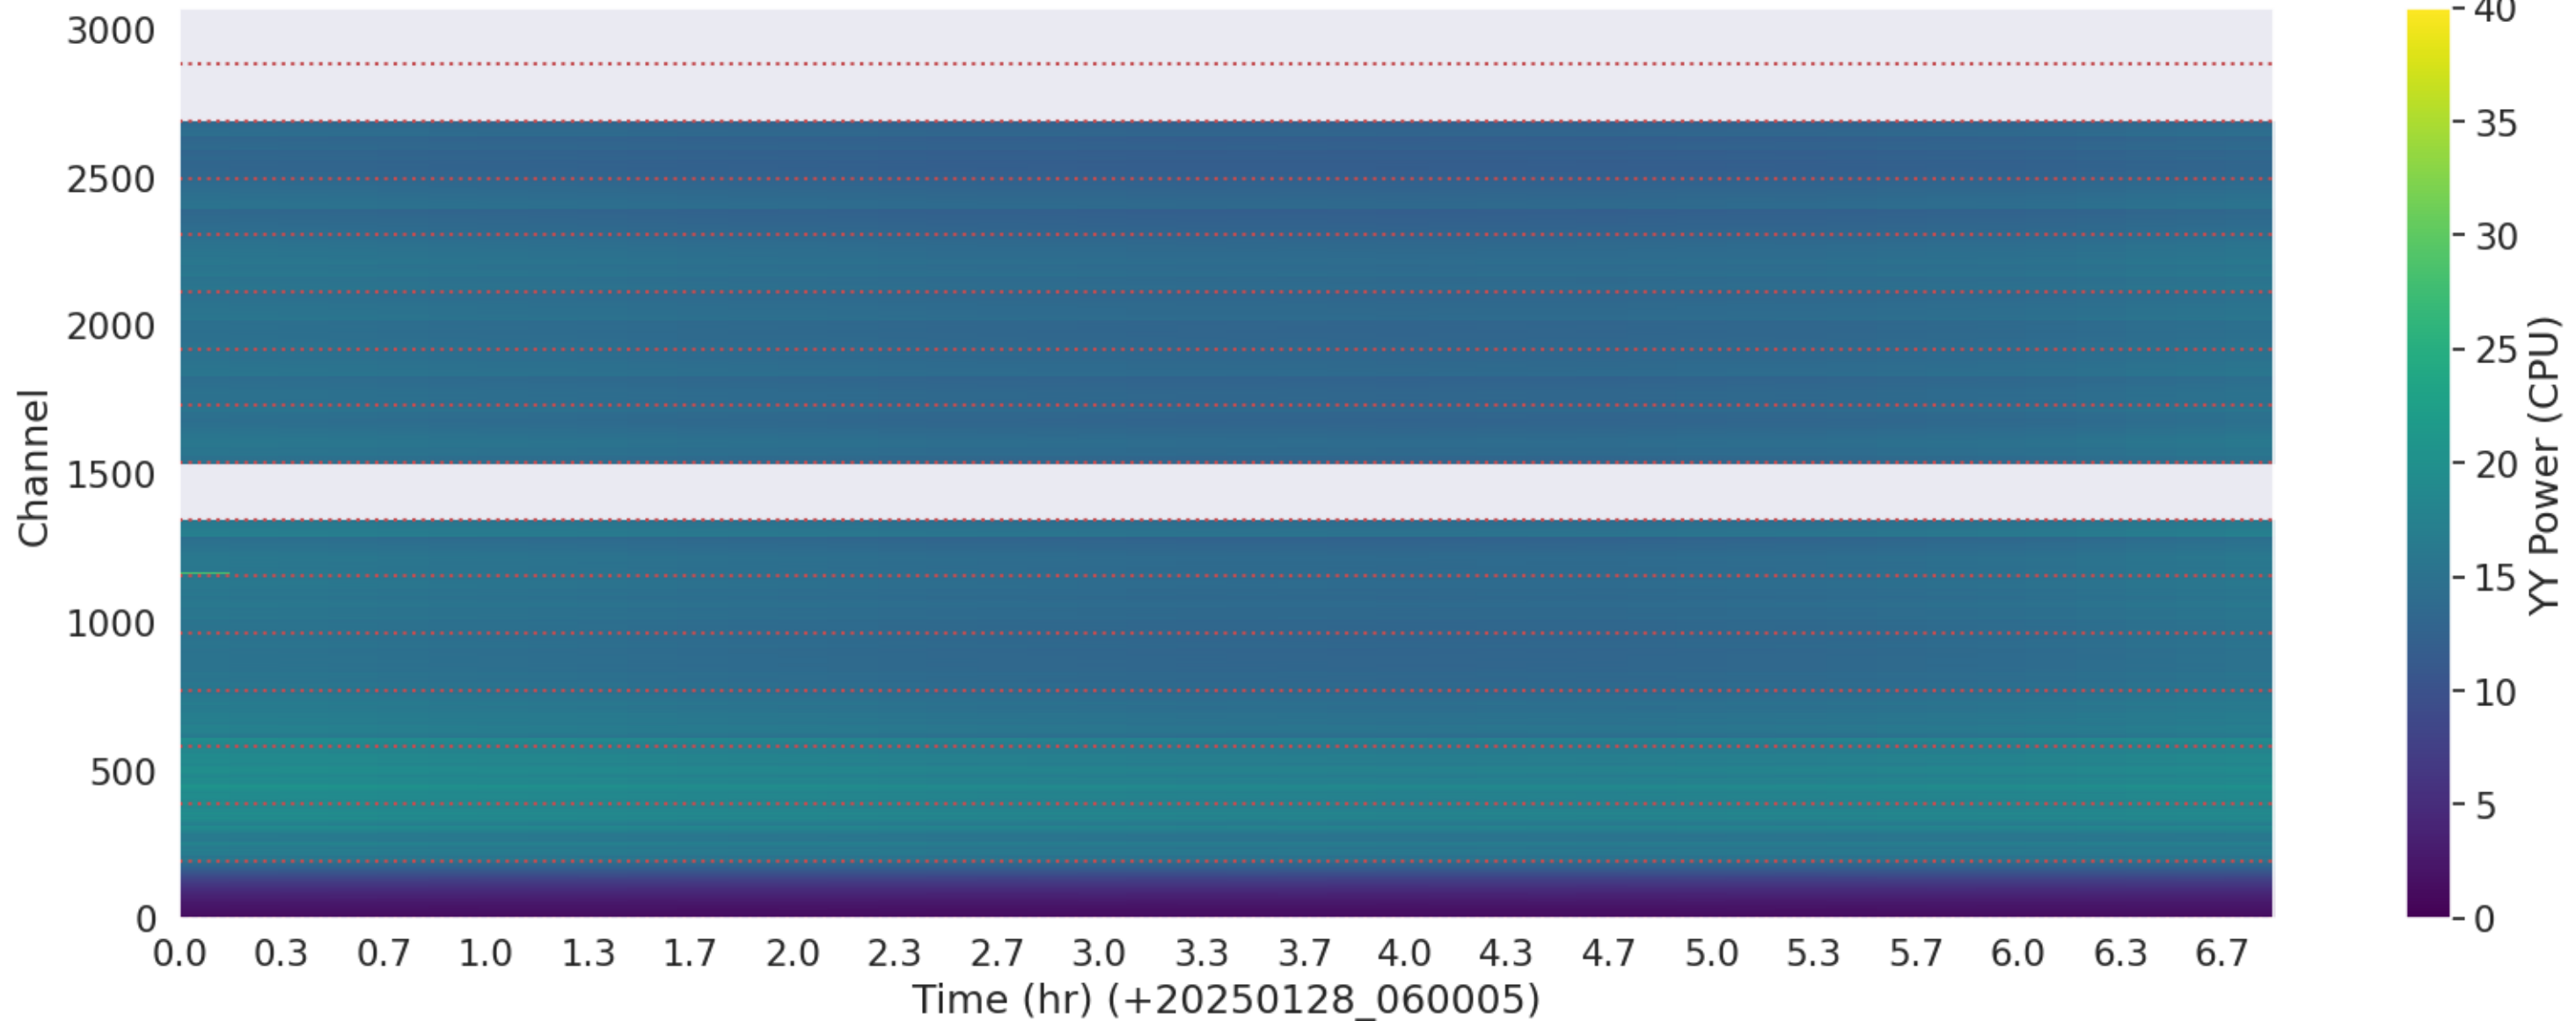

LWA153 - Correlator# 230 - YY - FLAGS: Good