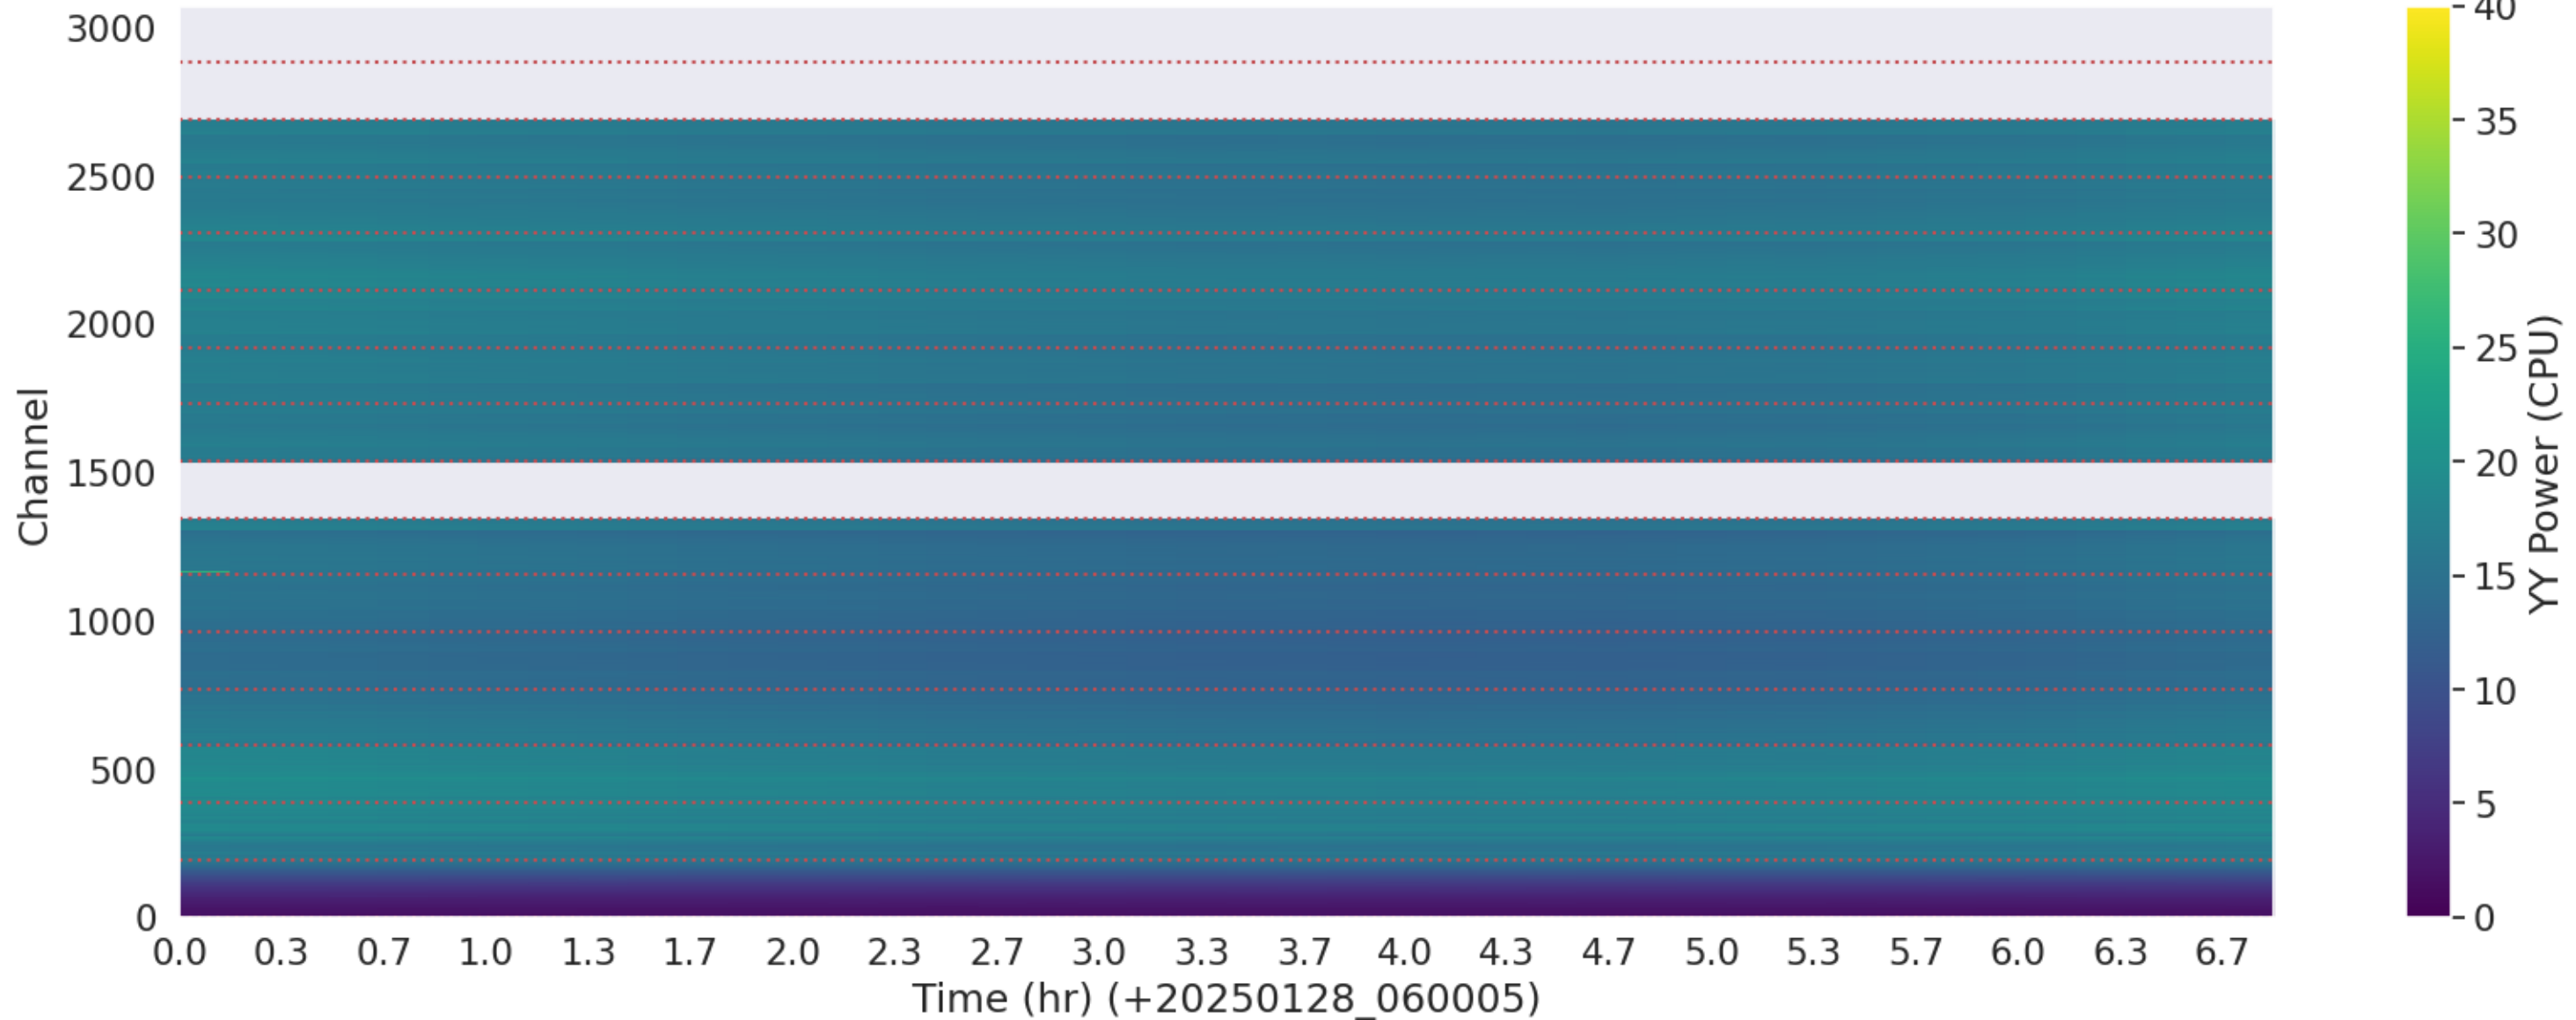

LWA118 - Correlator# 206 - XX - FLAGS: Good

LWA118 - Correlator# 206 - YY - FLAGS: Good

LWA117 - Correlator# 207 - XX - FLAGS: Good

LWA117 - Correlator# 207 - YY - FLAGS: Good

LWA120 - Correlator# 208 - XX - FLAGS: Good