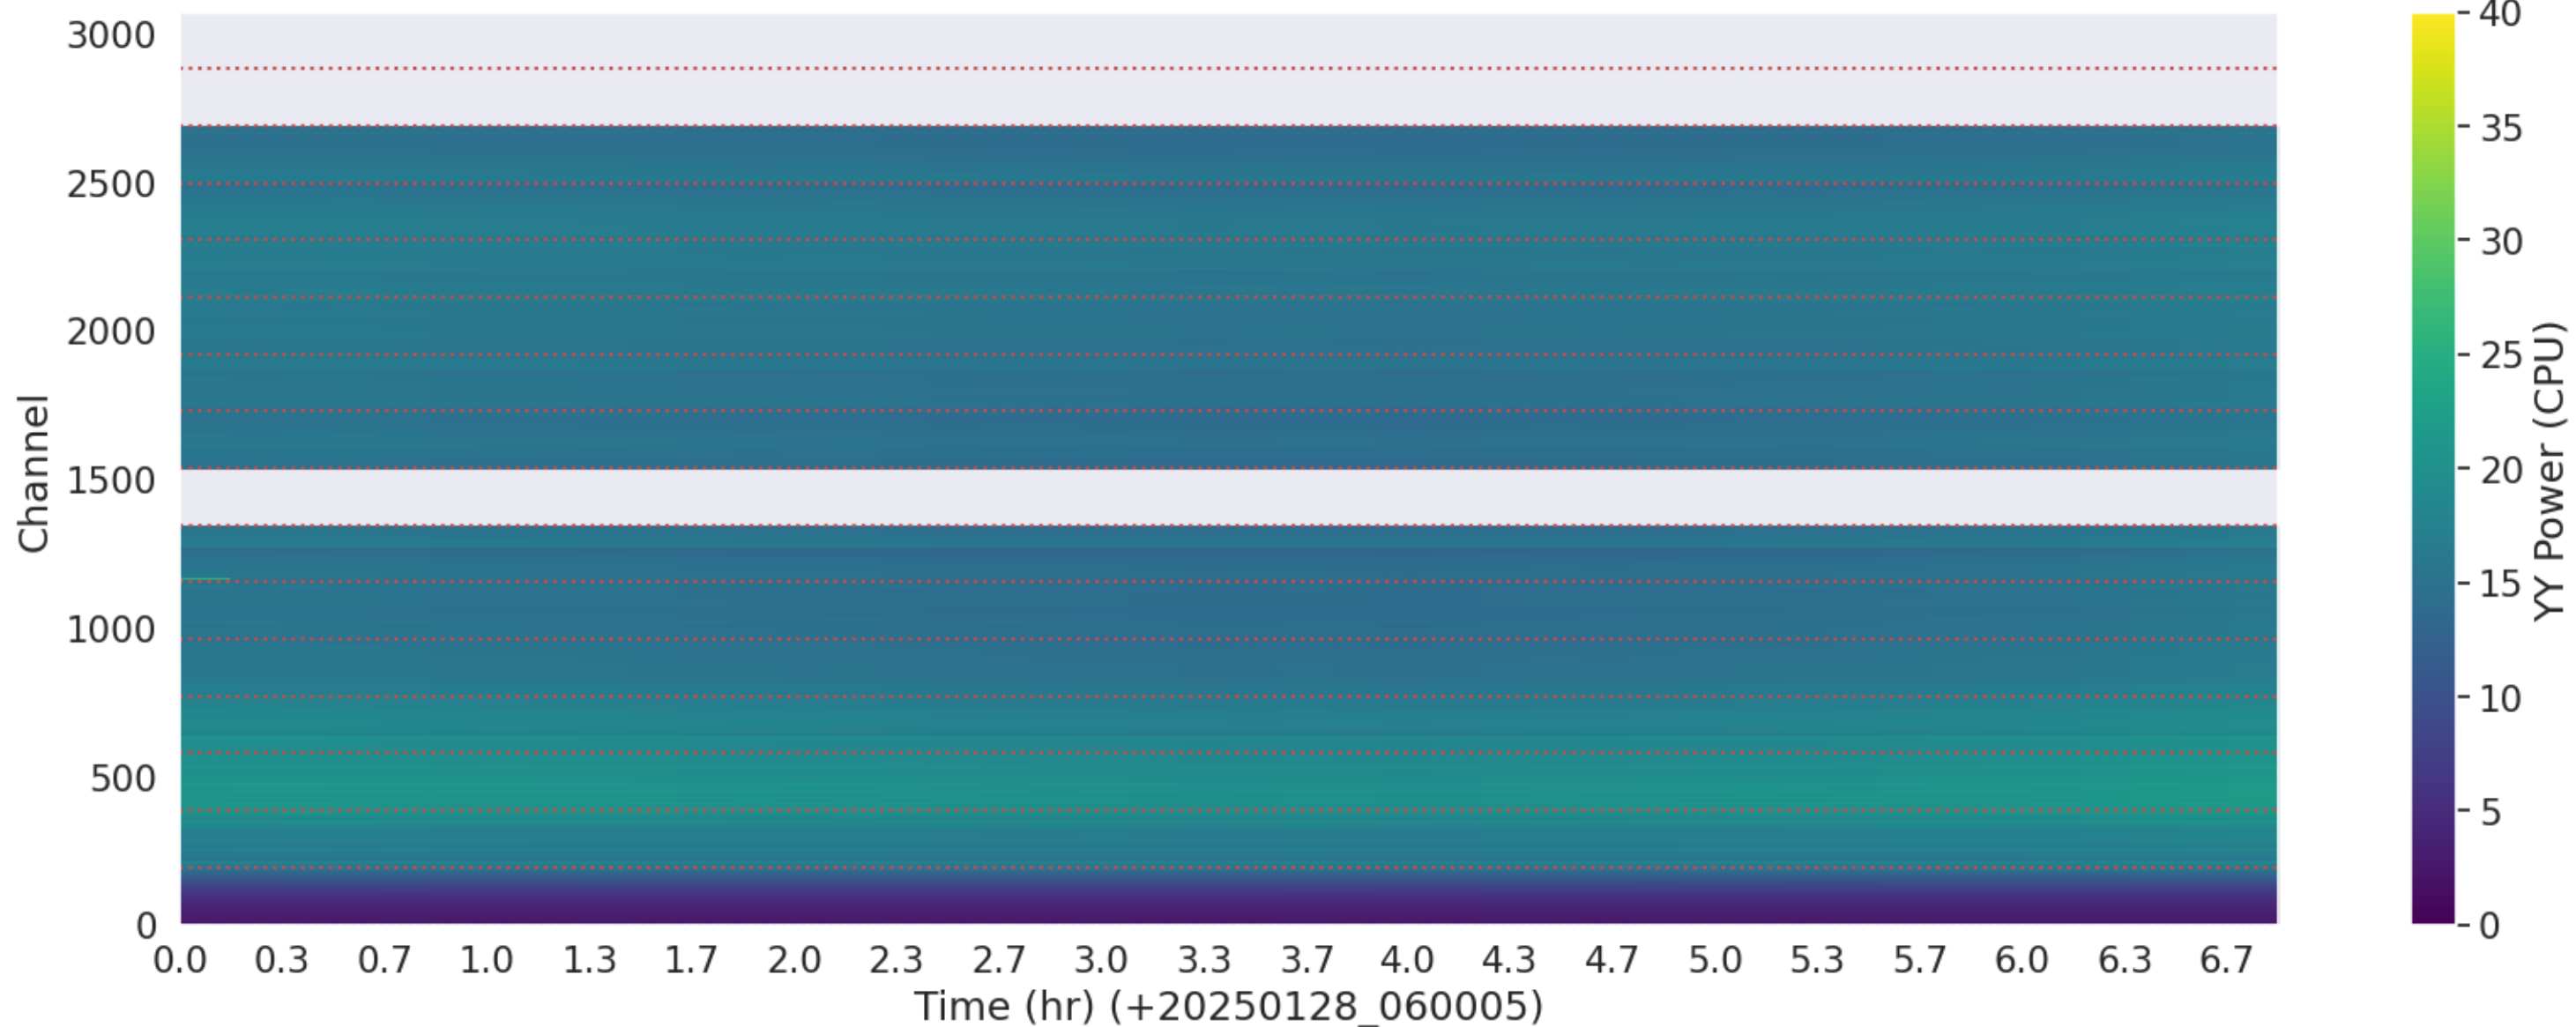

LWA122 - Correlator# 152 - YY - FLAGS: Good

LWA121 - Correlator# 153 - XX - FLAGS: Good

LWA121 - Correlator# 153 - YY - FLAGS: Good

LWA325 - Correlator# 154 - XX - FLAGS: Good

LWA325 - Correlator# 154 - YY - FLAGS: Good