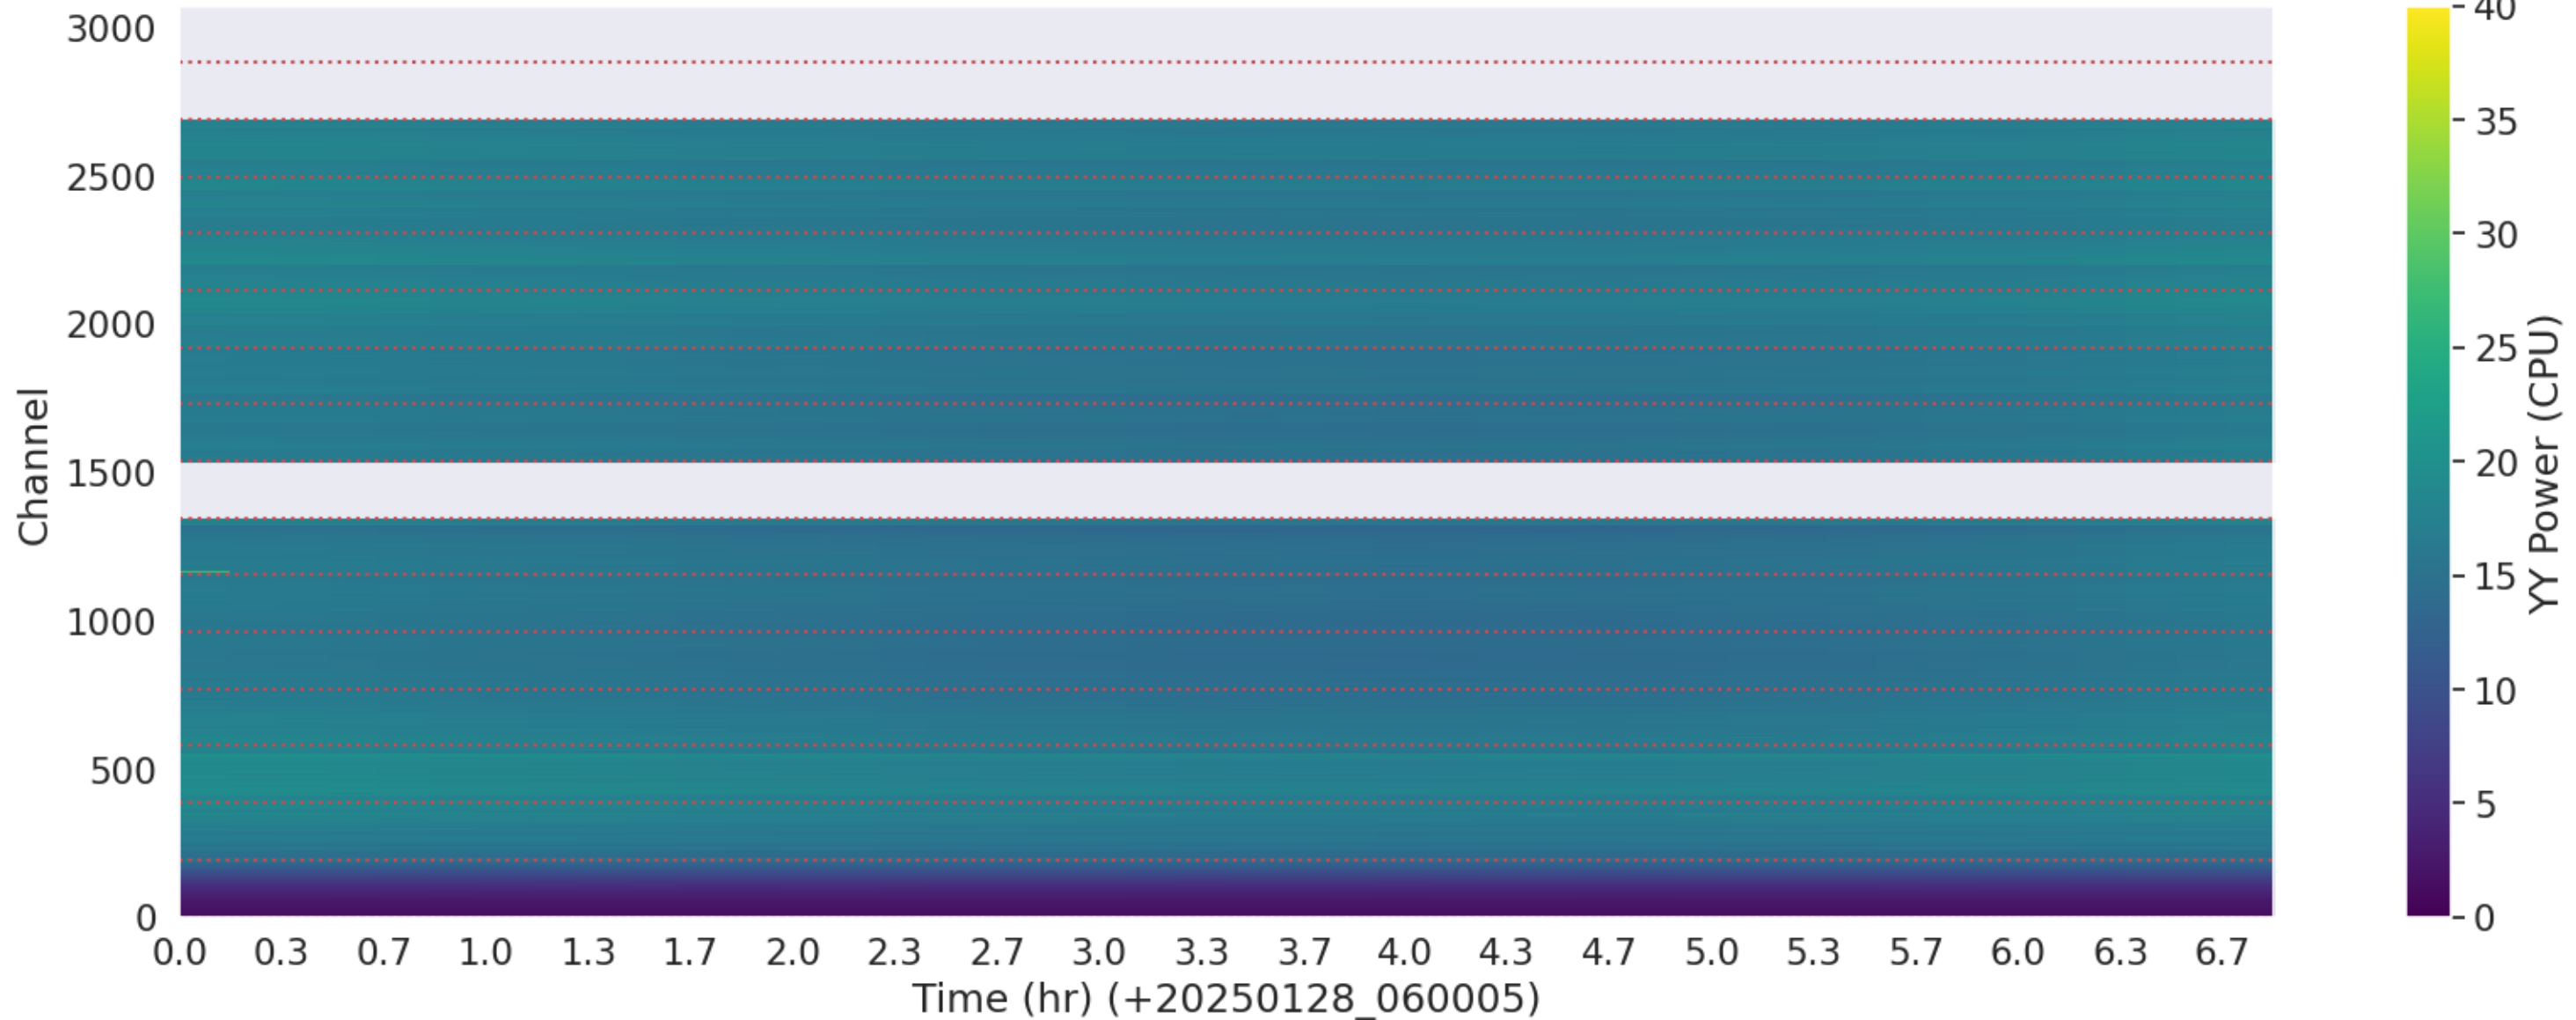

LWA173 - Correlator# 290 - YY - FLAGS: Good