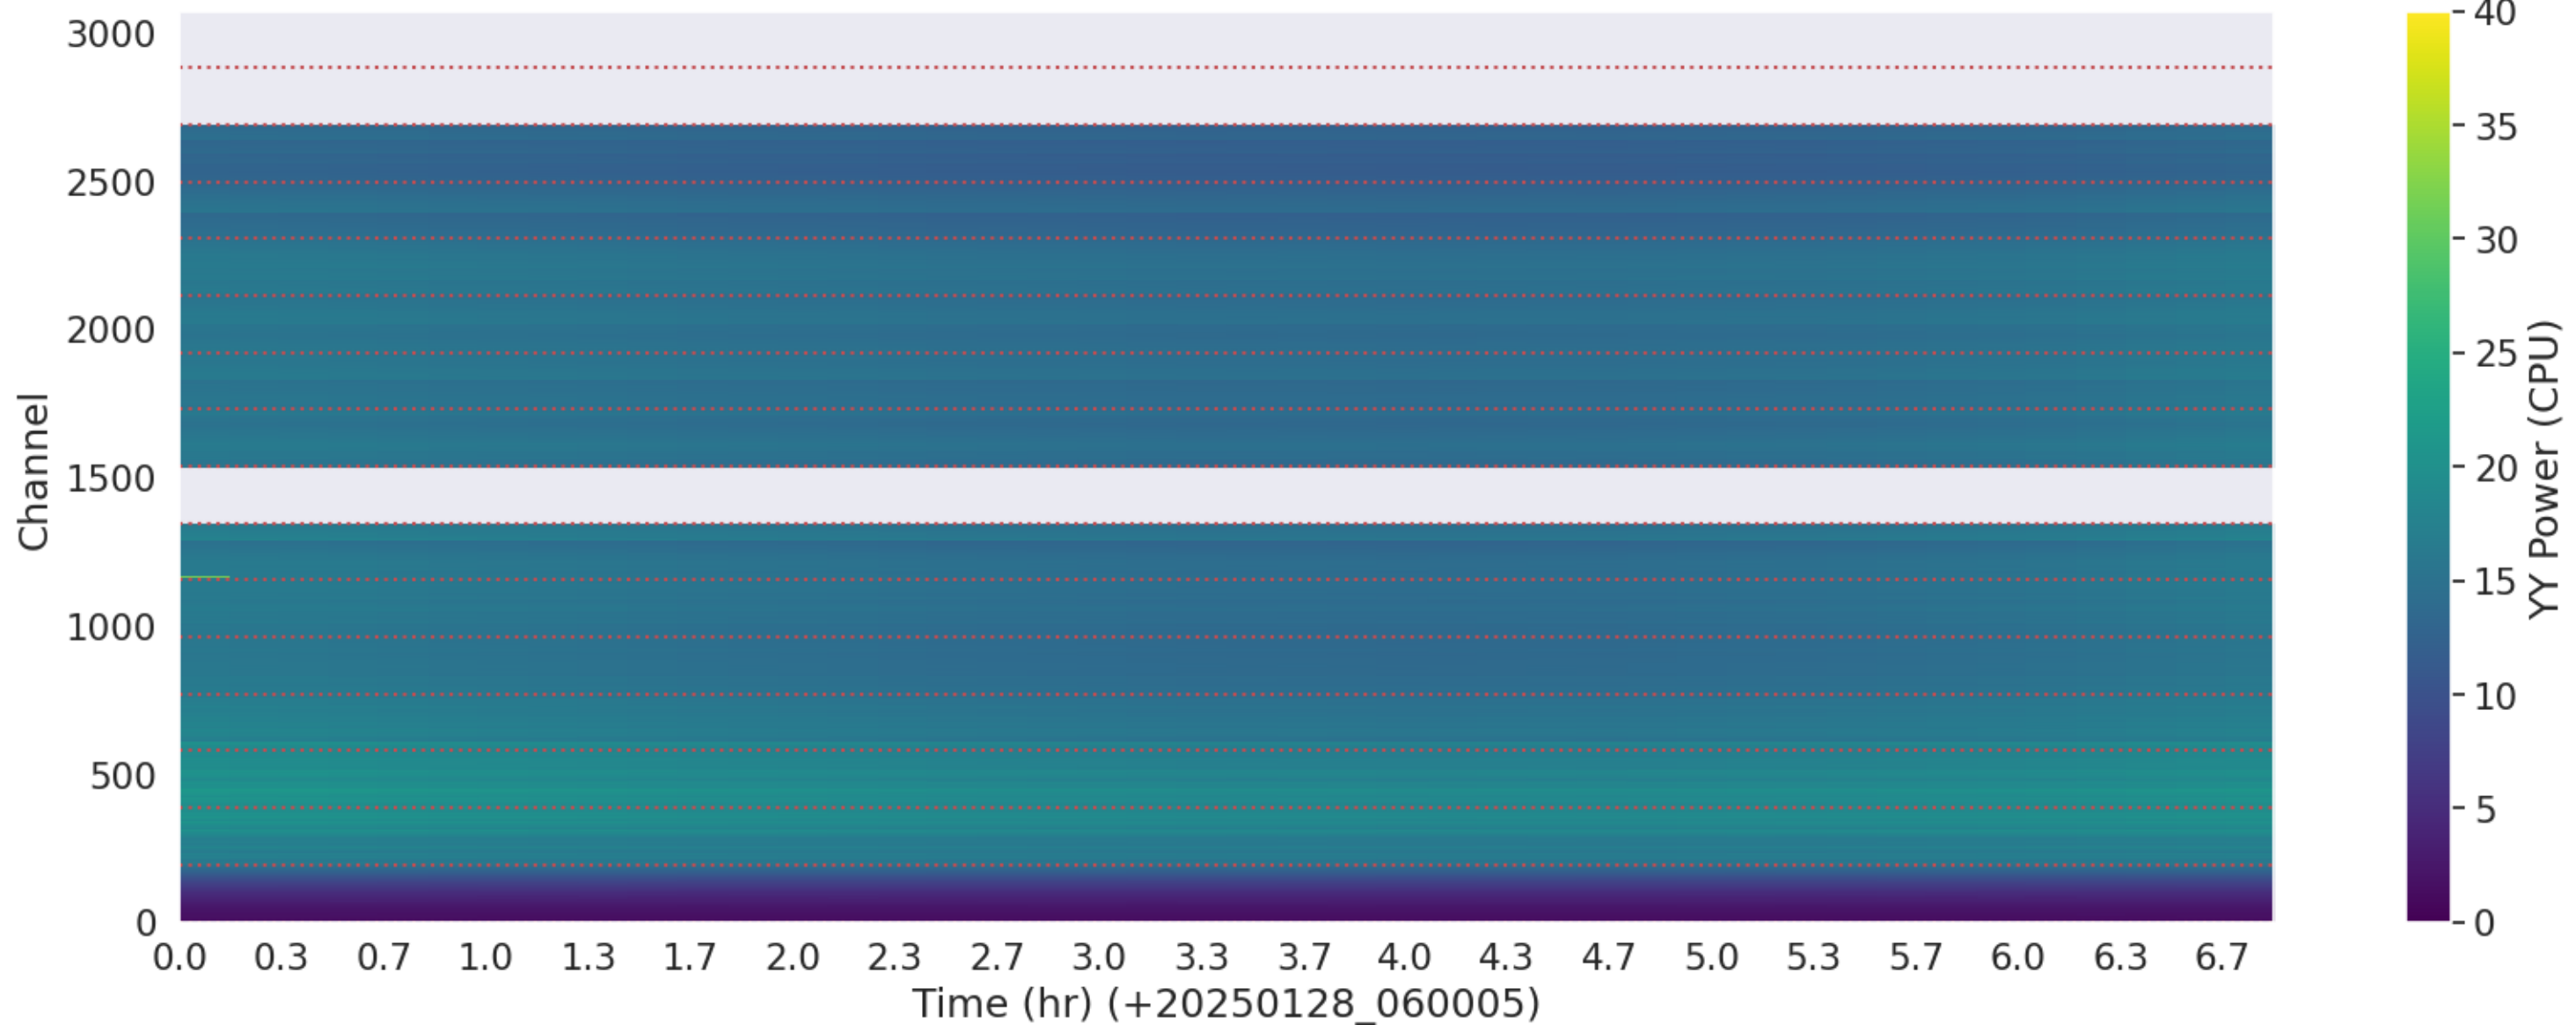

LWA121 - Correlator# 153 - YY - FLAGS: Good