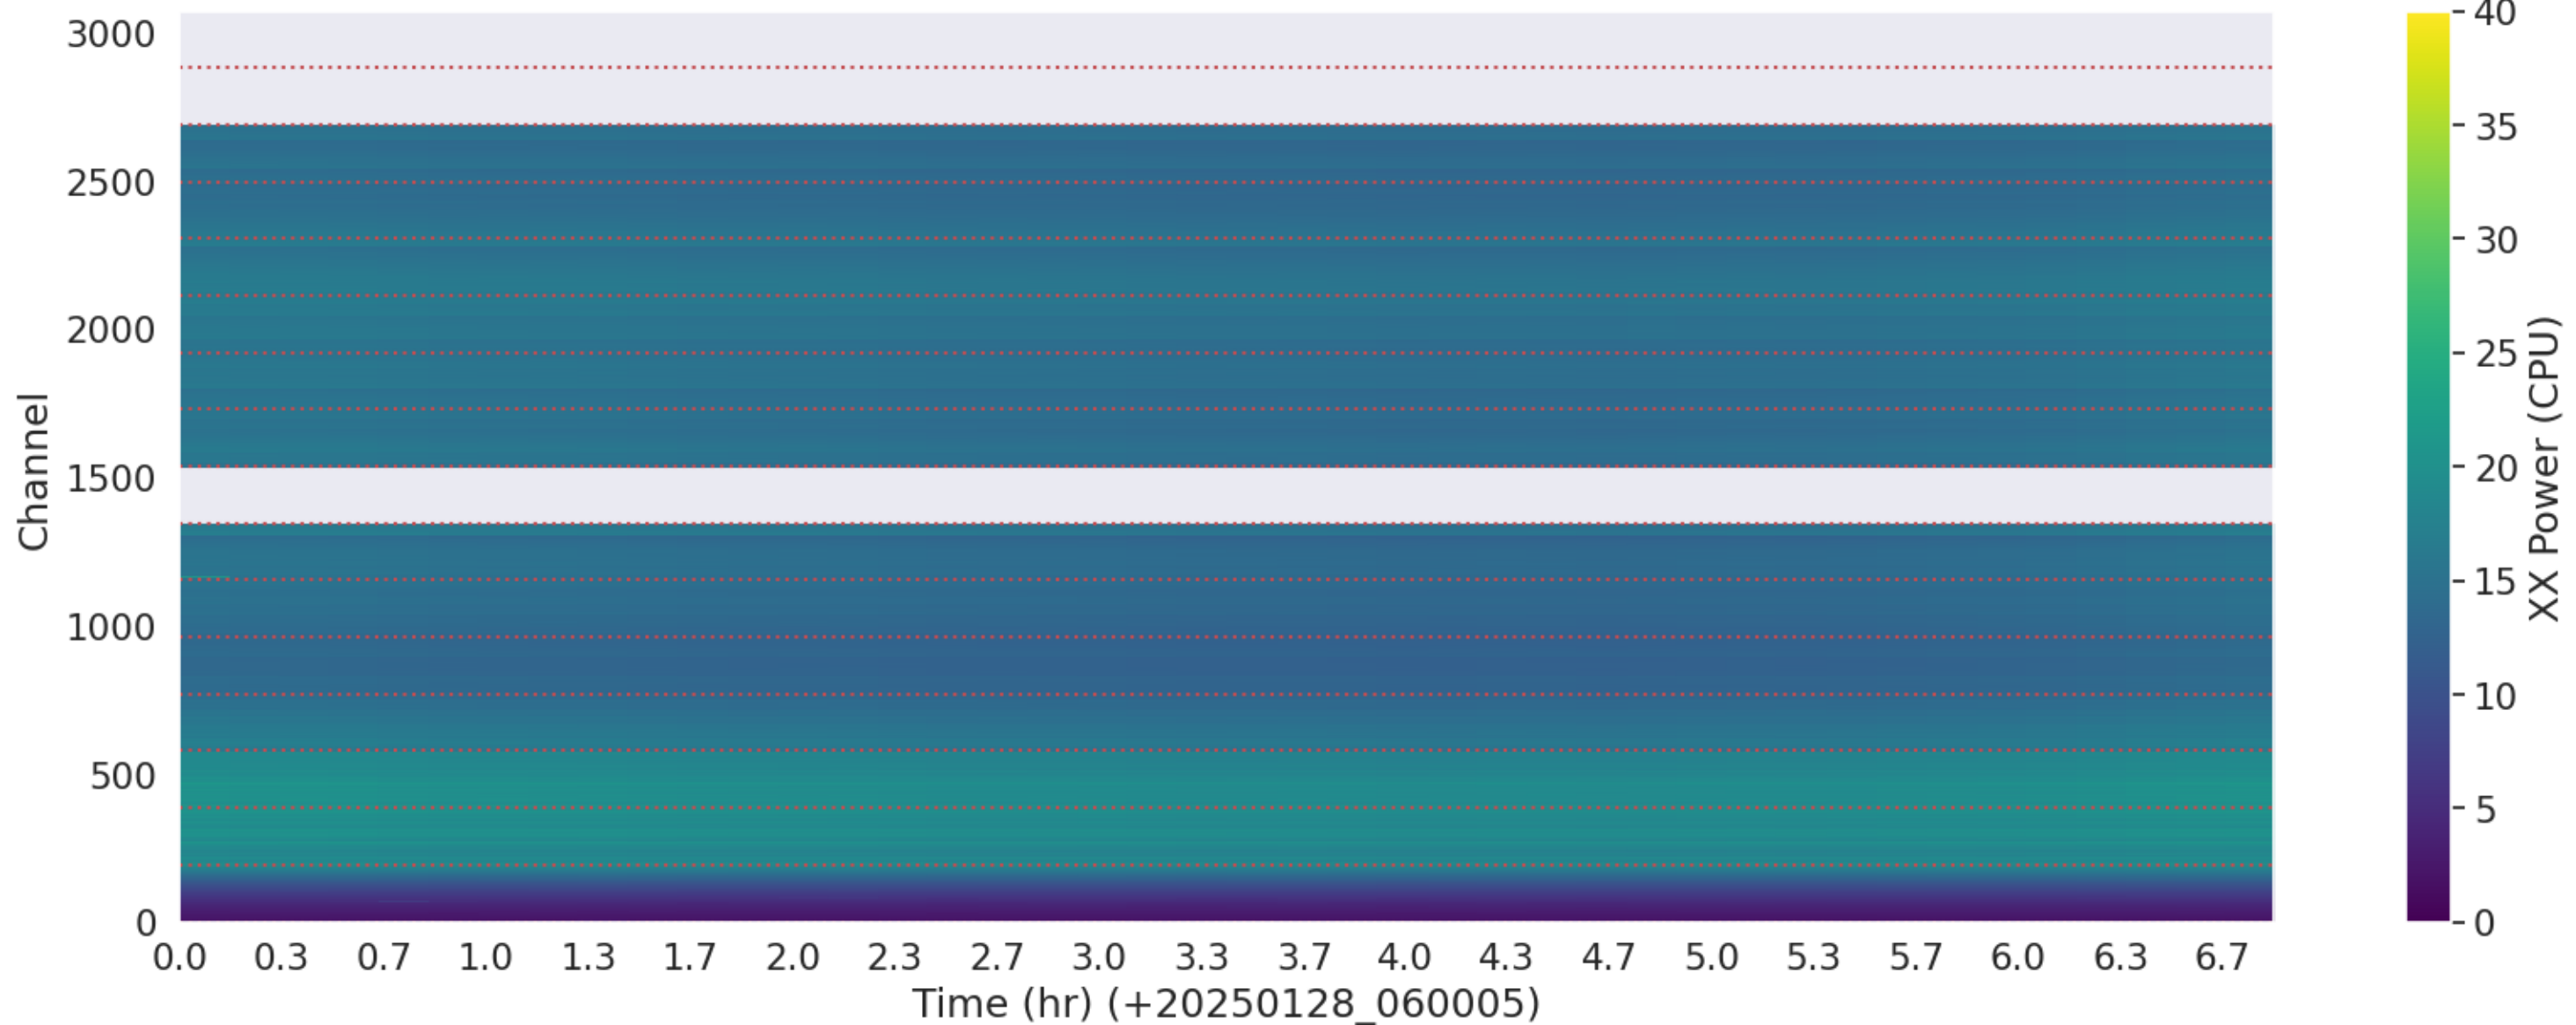

LWA109 - Correlator# 199 - XX - FLAGS: Good