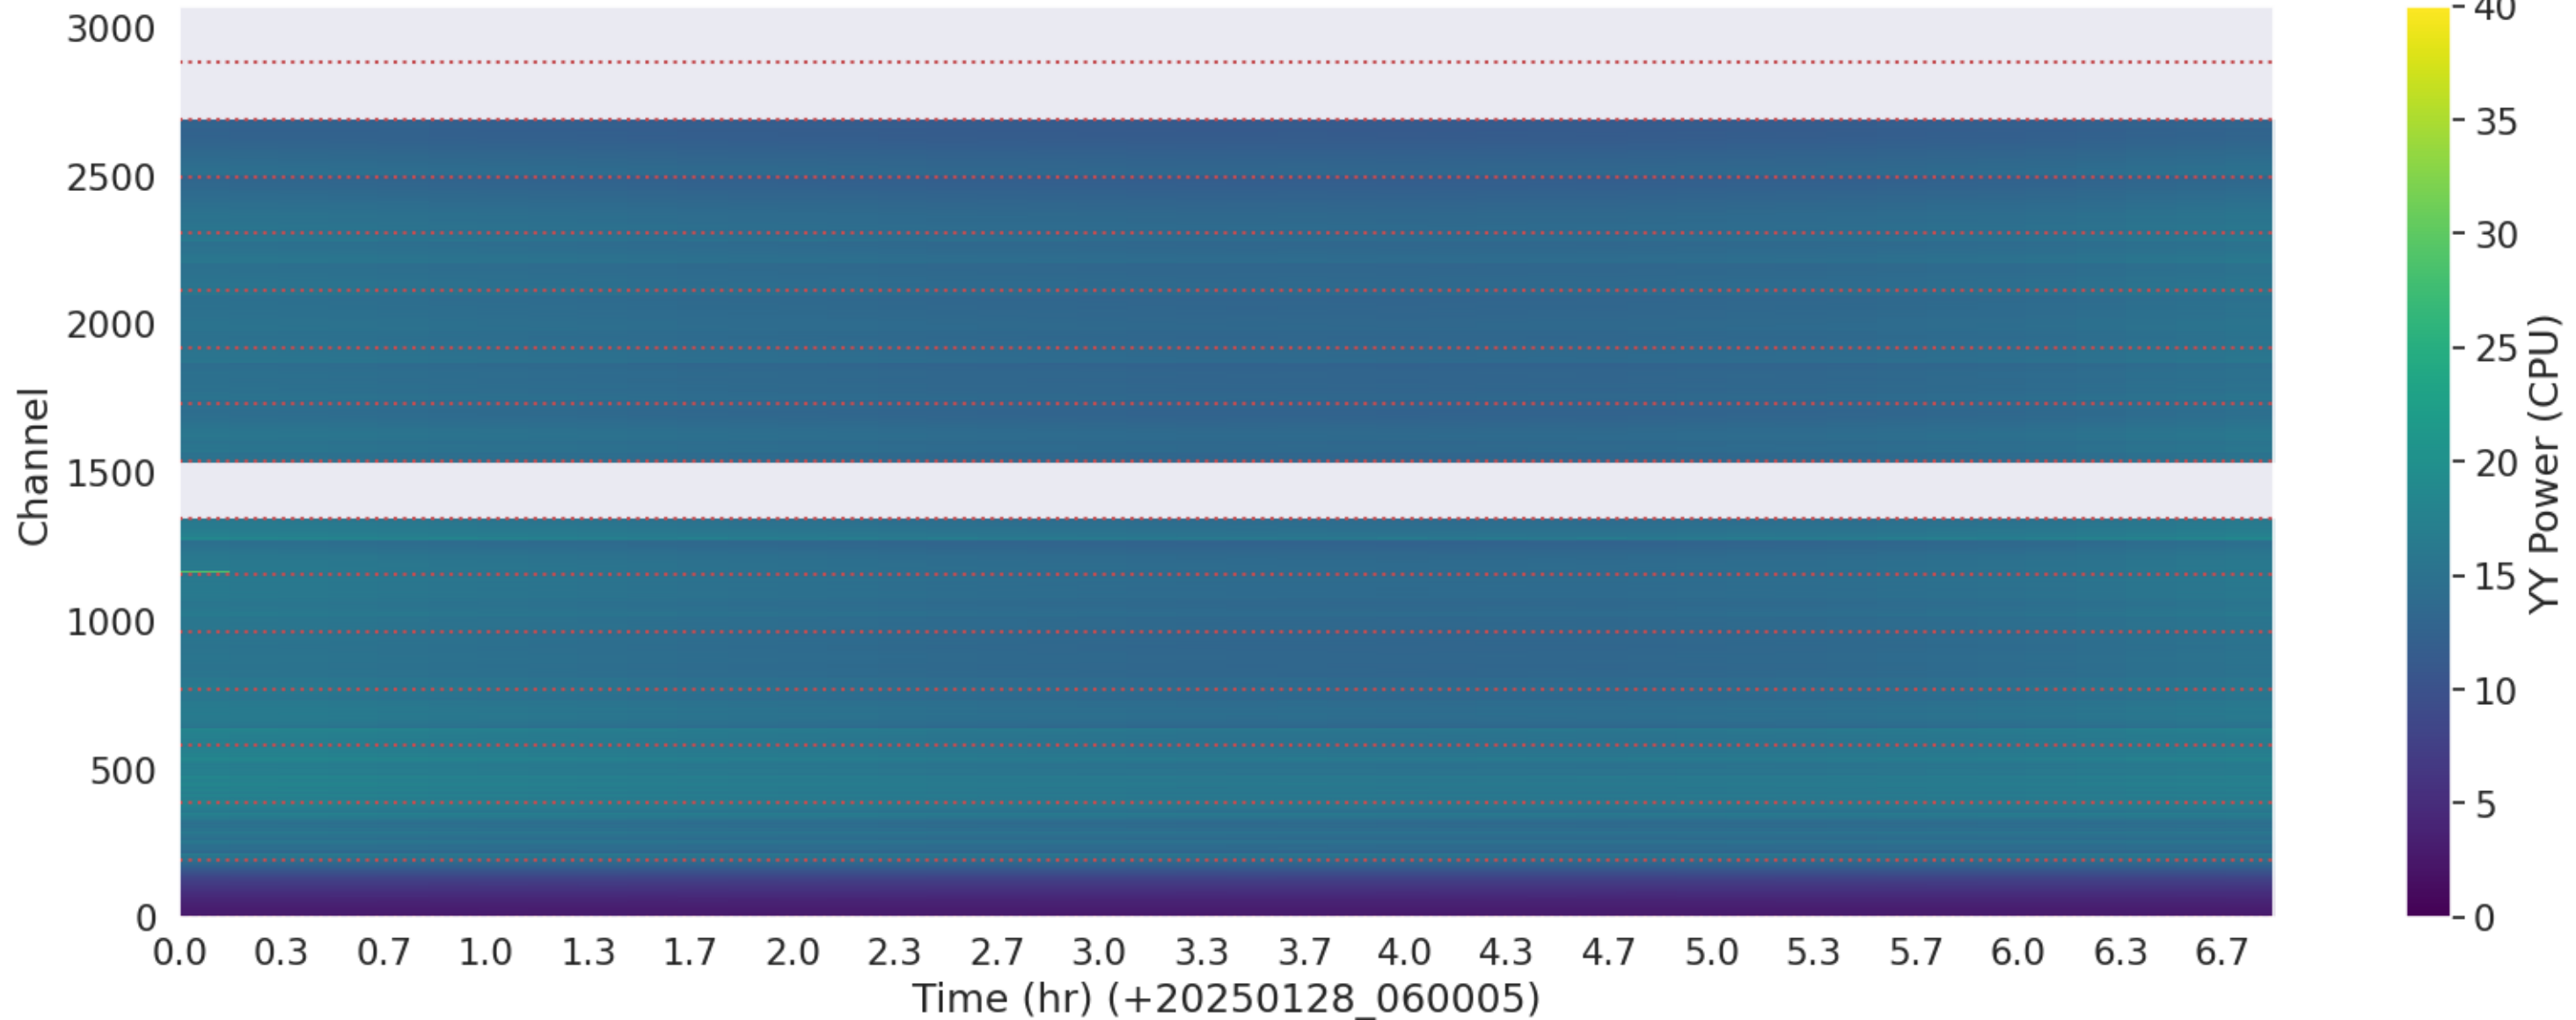

LWA159 - Correlator# 236 - YY - FLAGS: Good