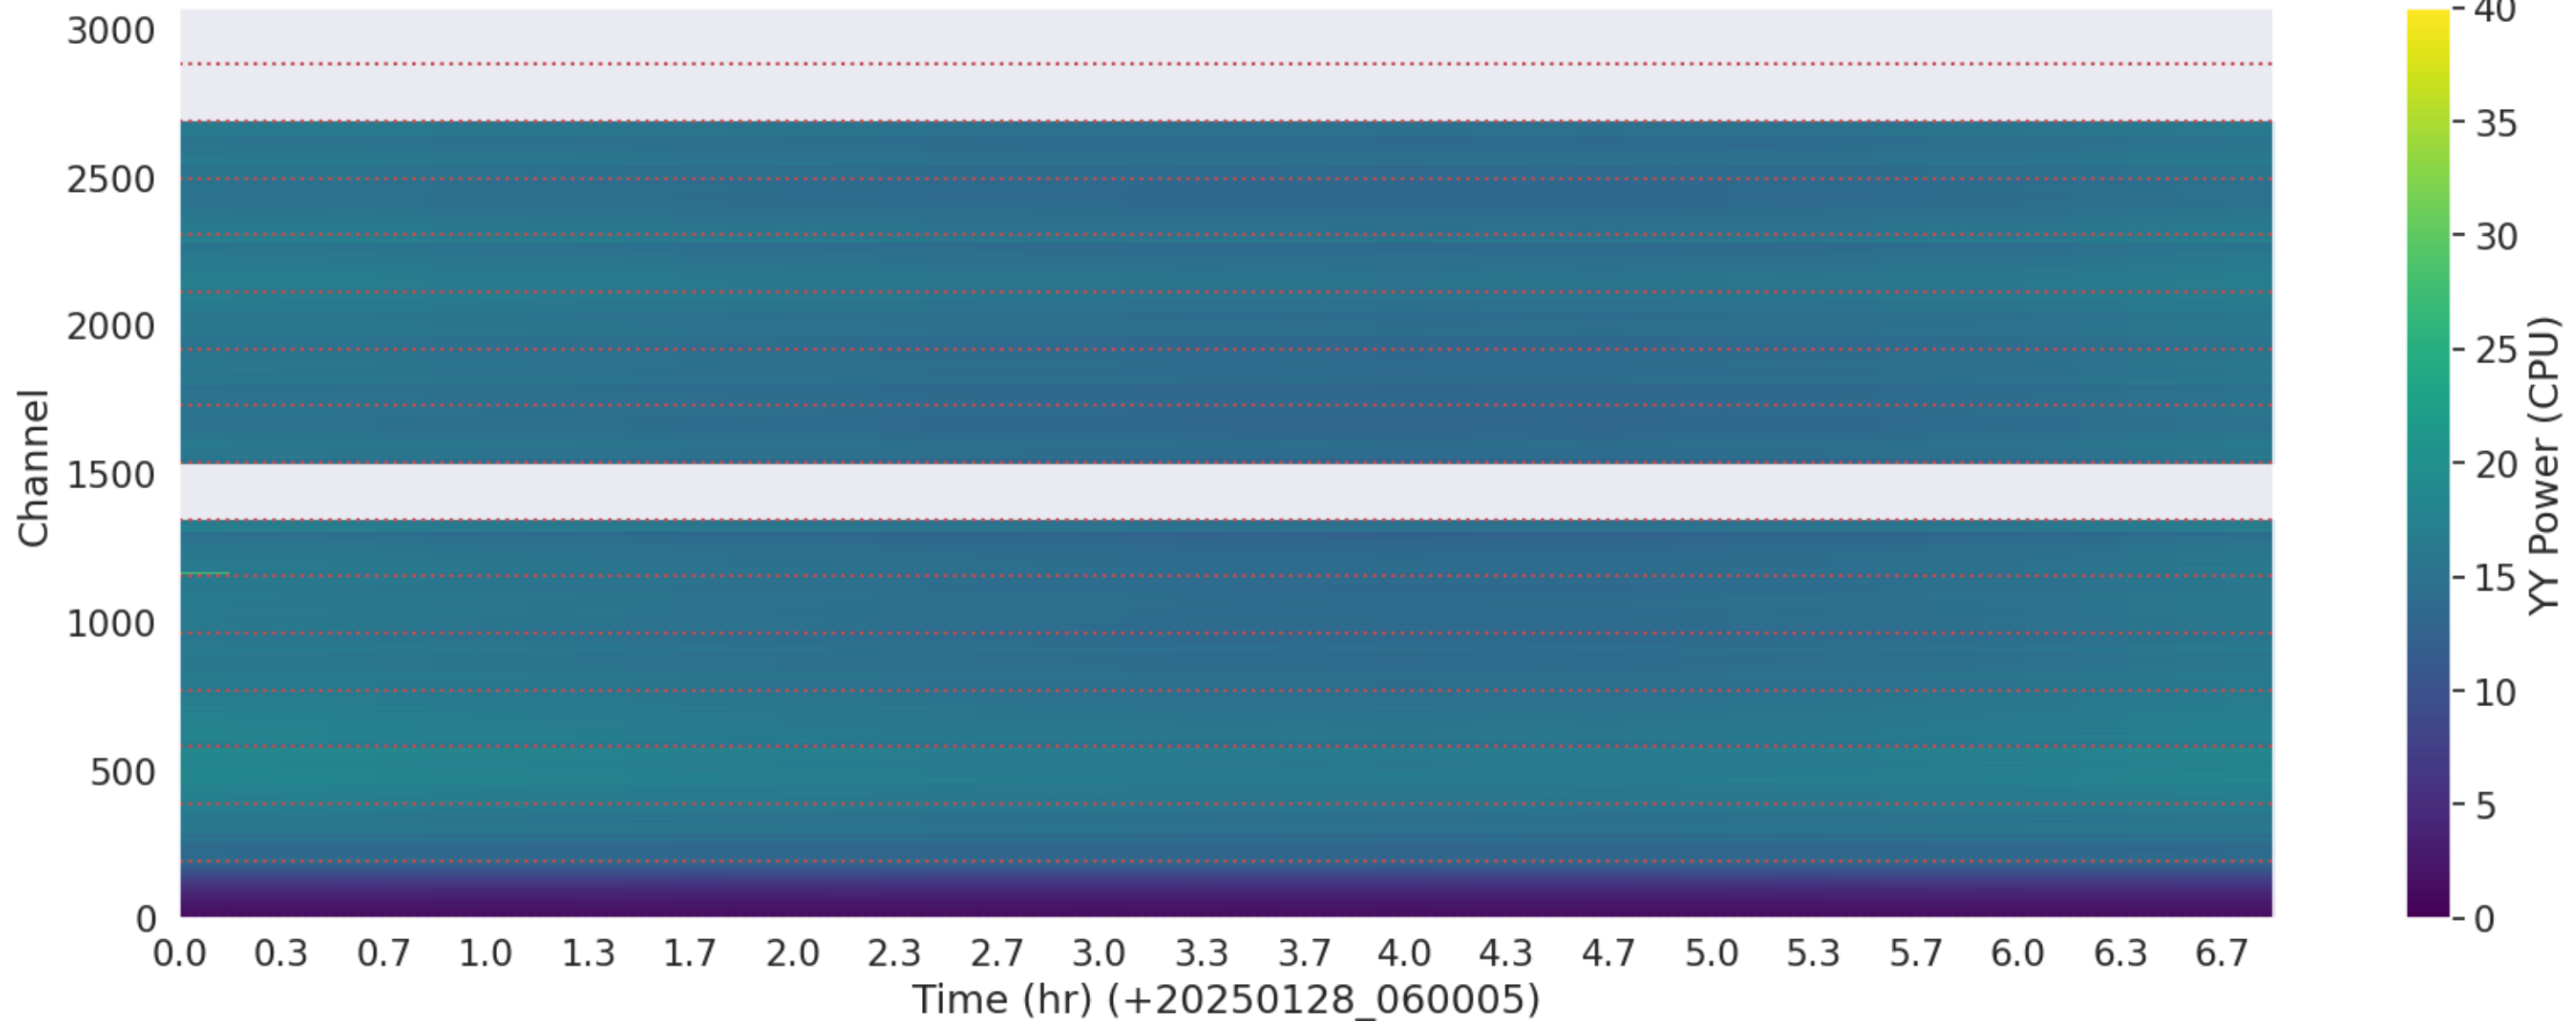

LWA151 - Correlator# 218 - YY - FLAGS: Good