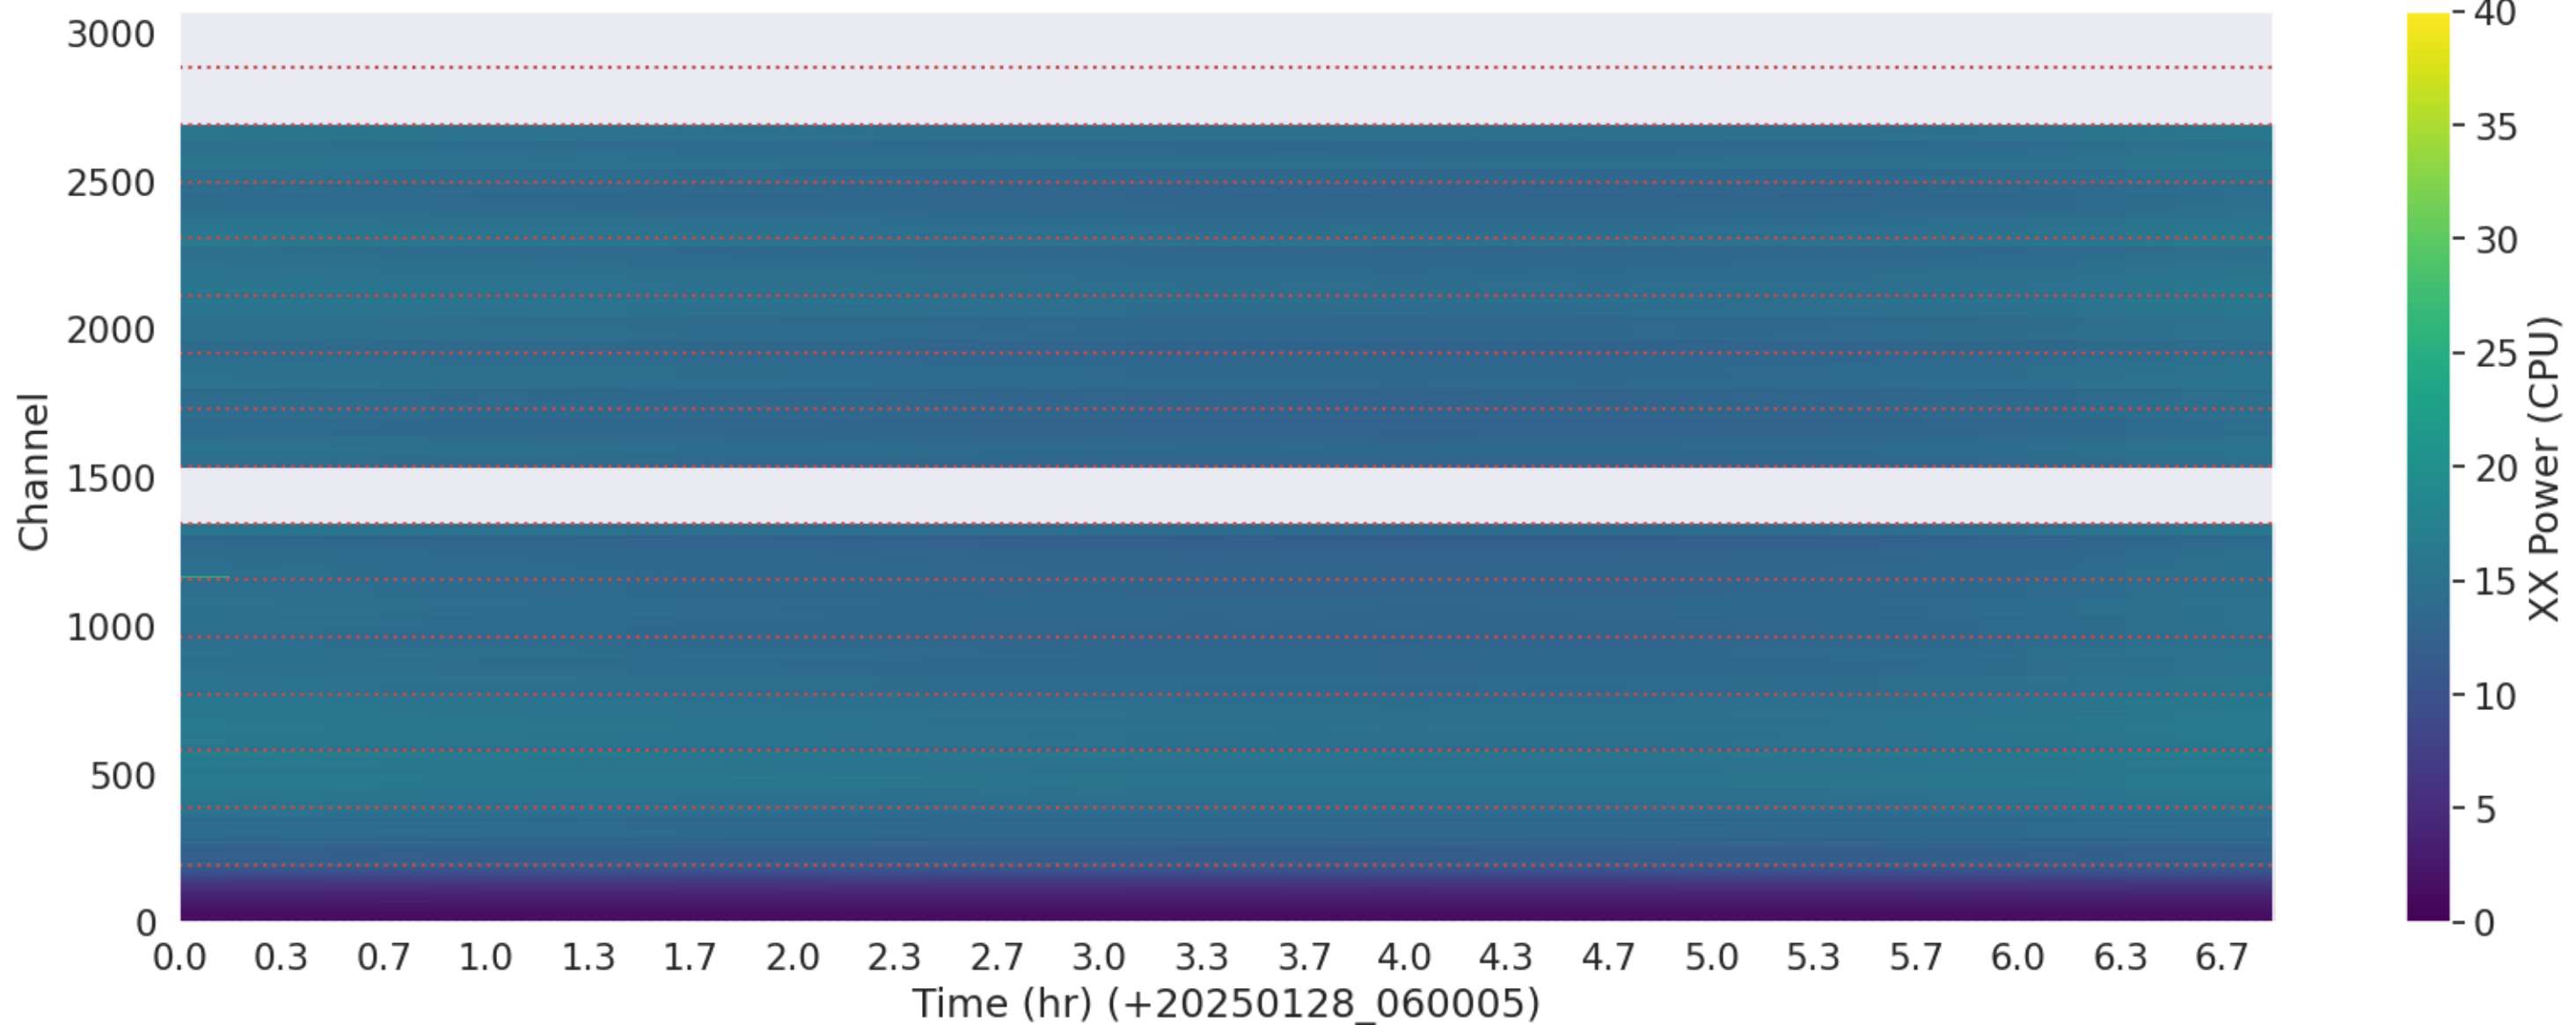

LWA151 - Correlator# 218 - XX - FLAGS: Good