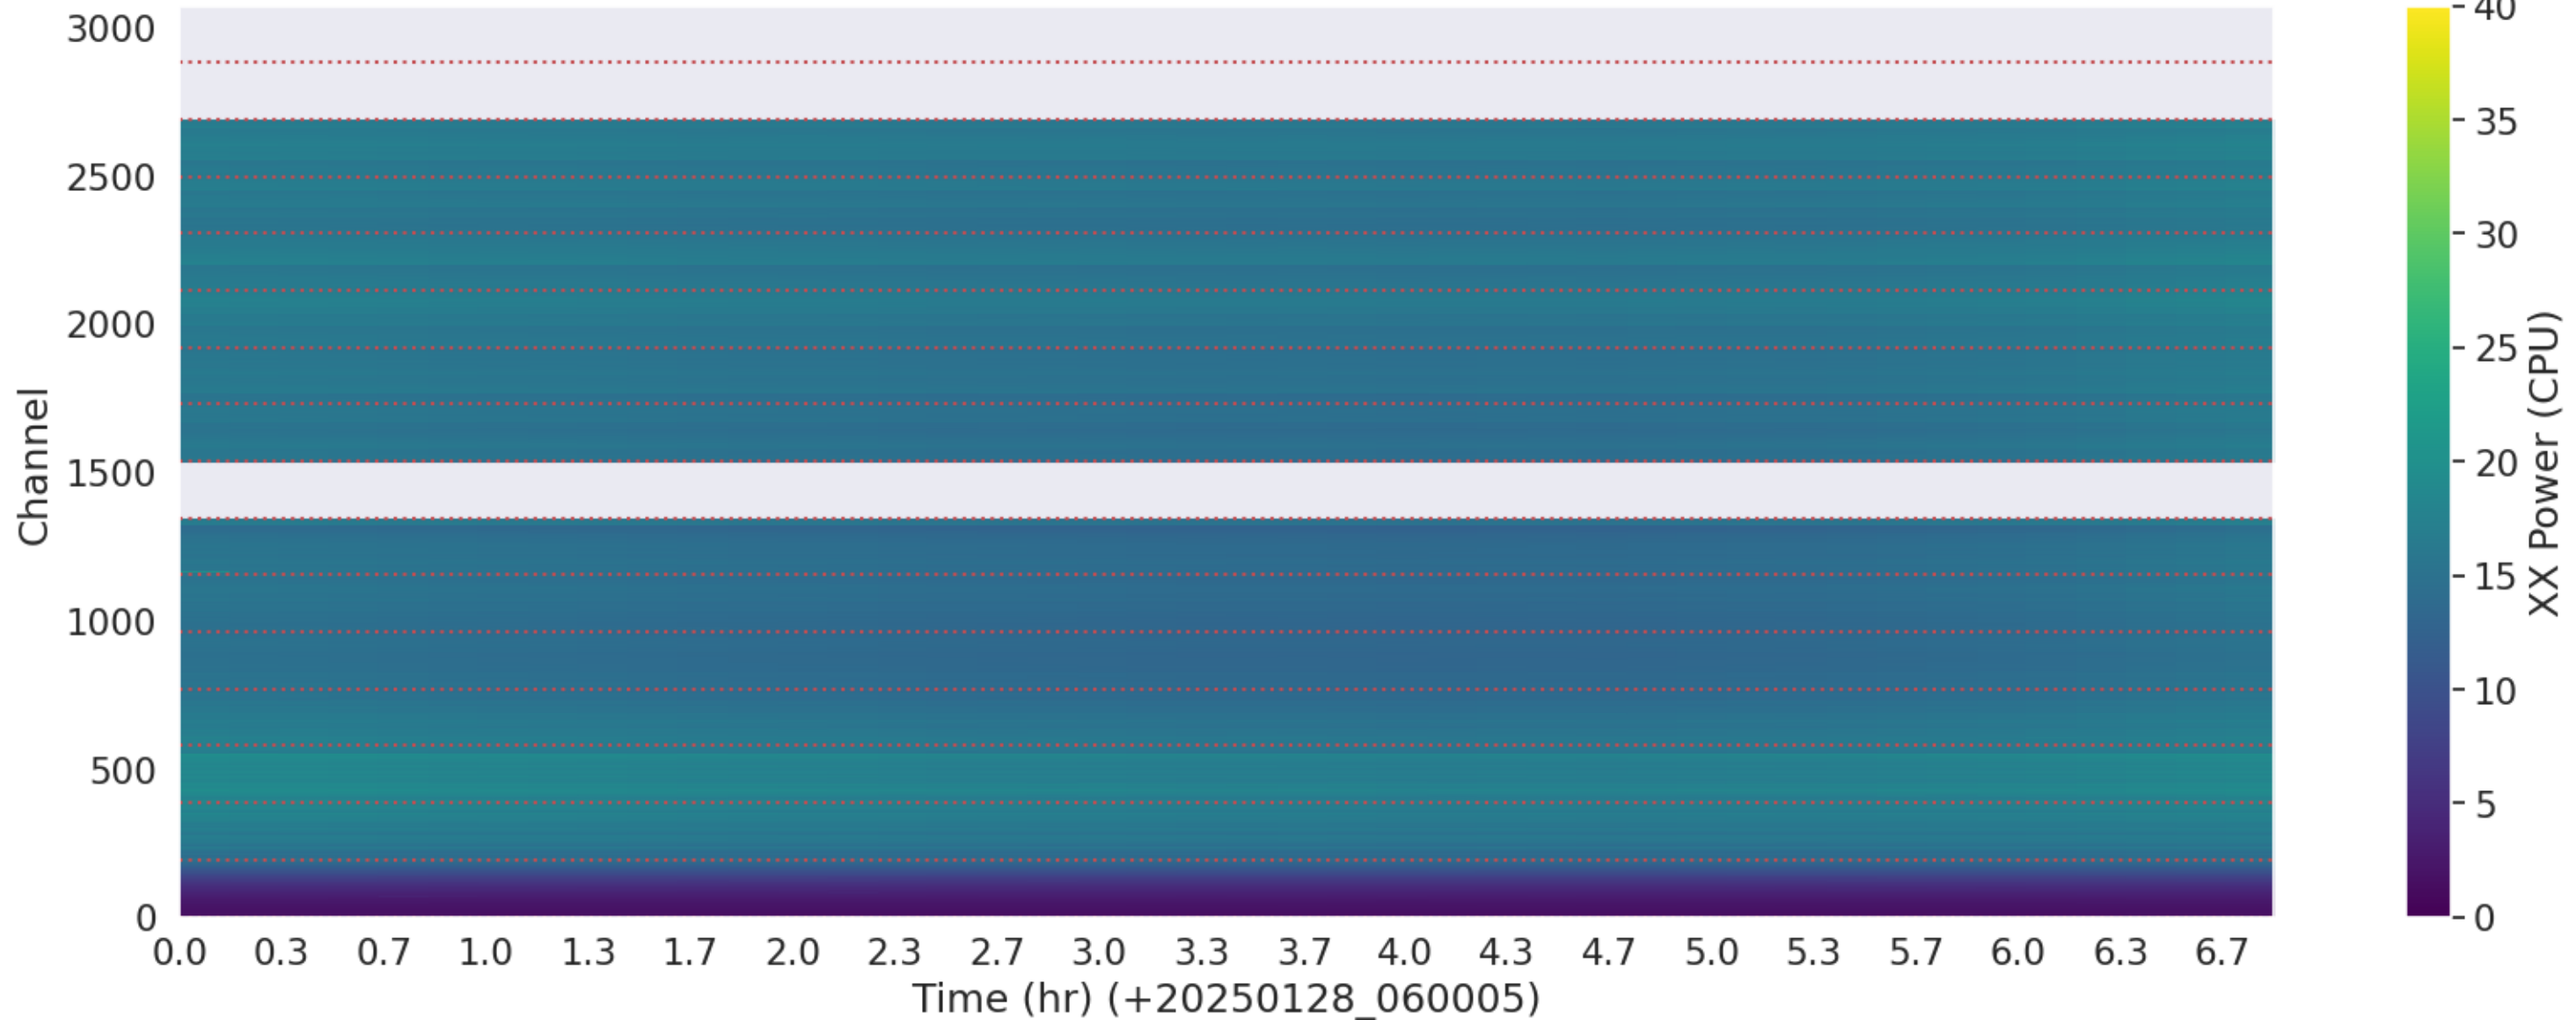

LWA142 - Correlator# 211 - XX - FLAGS: Good