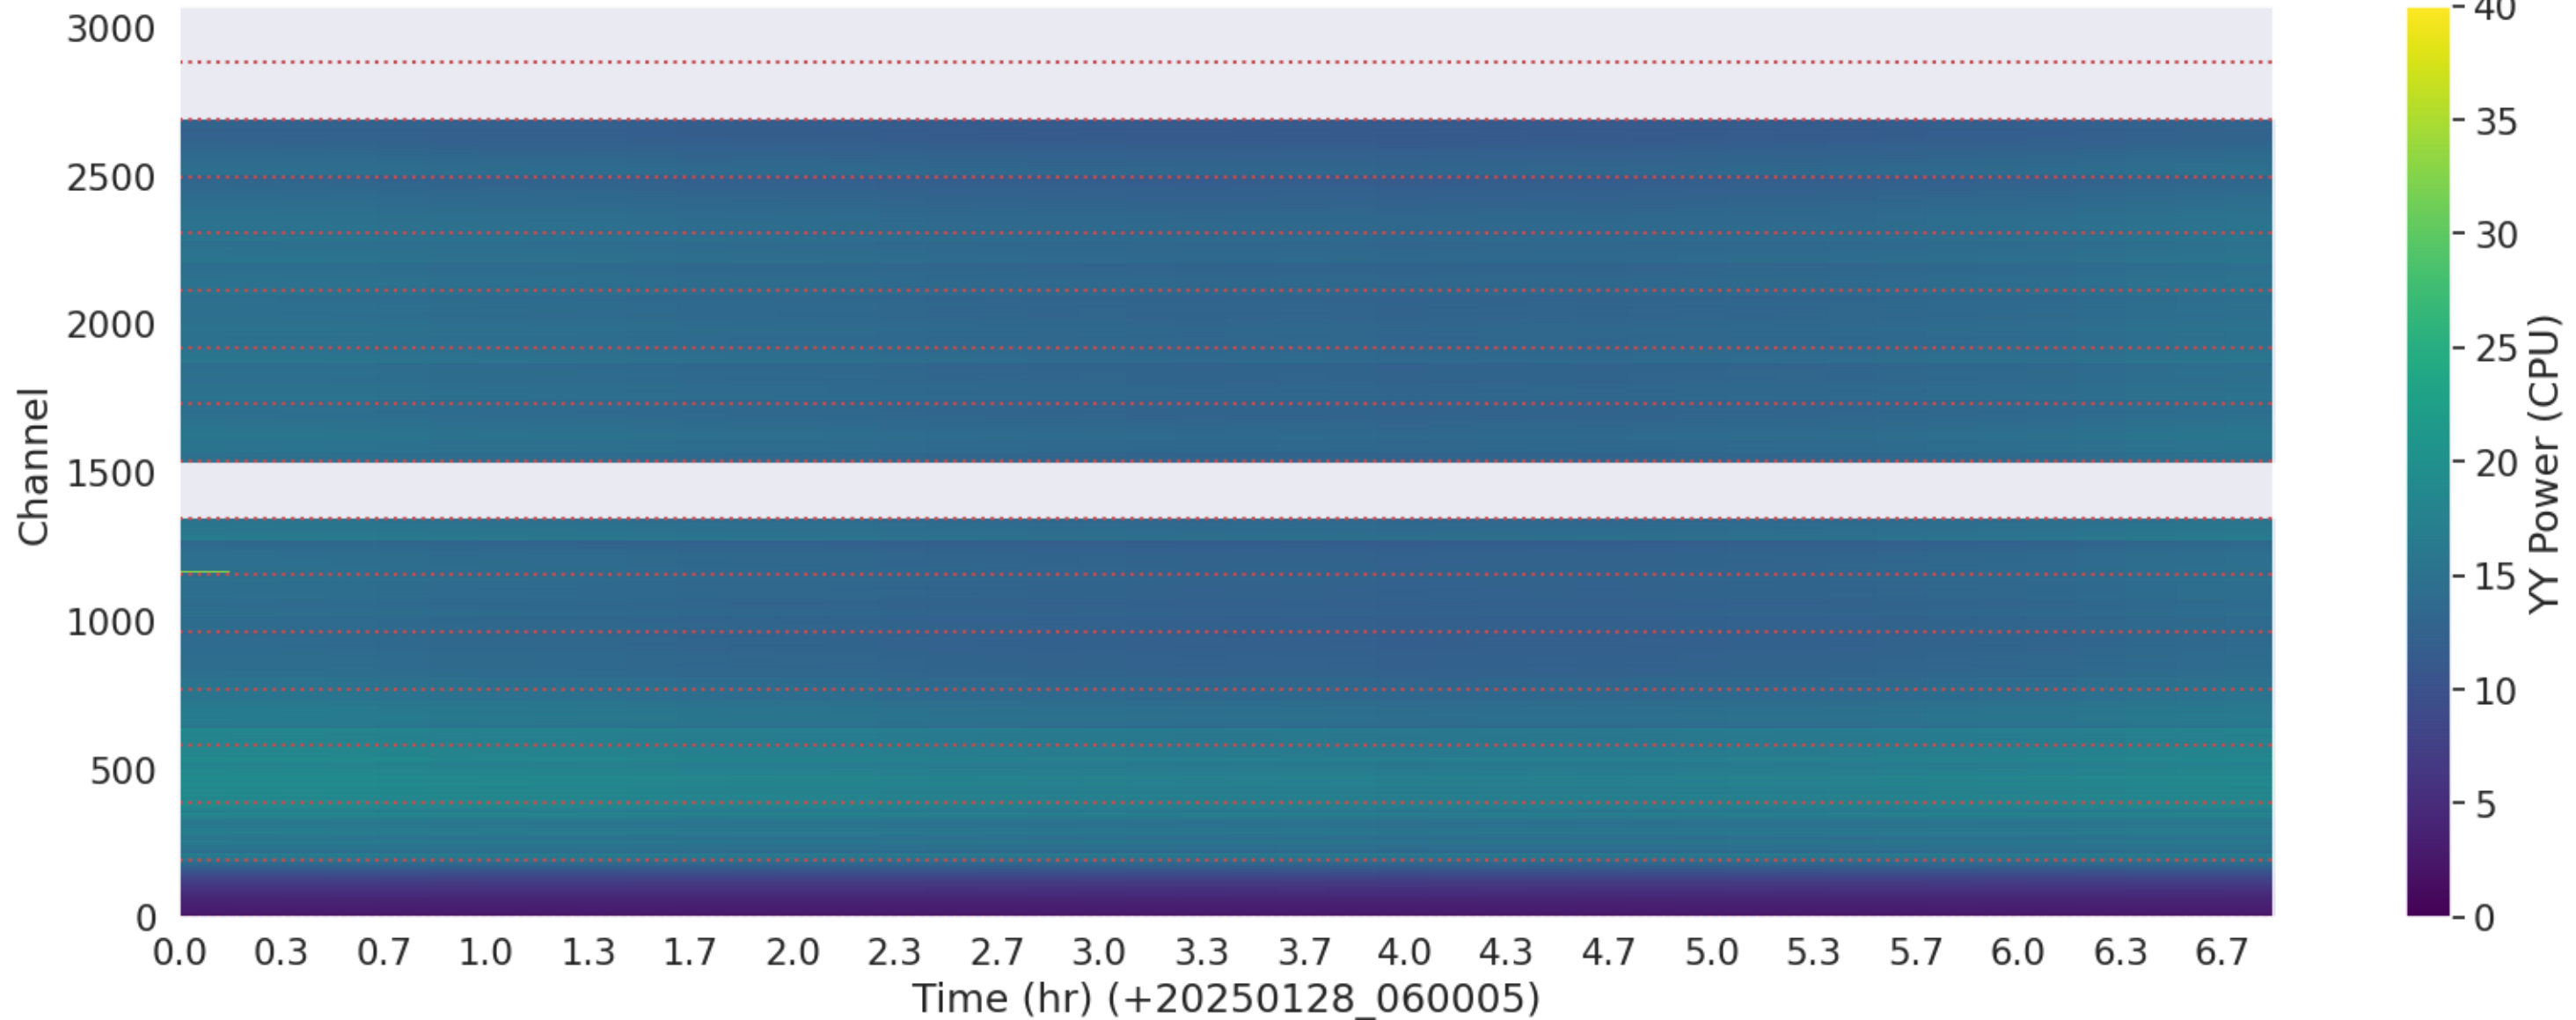

LWA287 - Correlator# 223 - YY - FLAGS: Good

LWA124 - Correlator# 224 - XX - FLAGS: HighTimeVar

LWA124 - Correlator# 224 - YY - FLAGS: Good

LWA127 - Correlator# 225 - XX - FLAGS: Good

LWA127 - Correlator# 225 - YY - FLAGS: Good