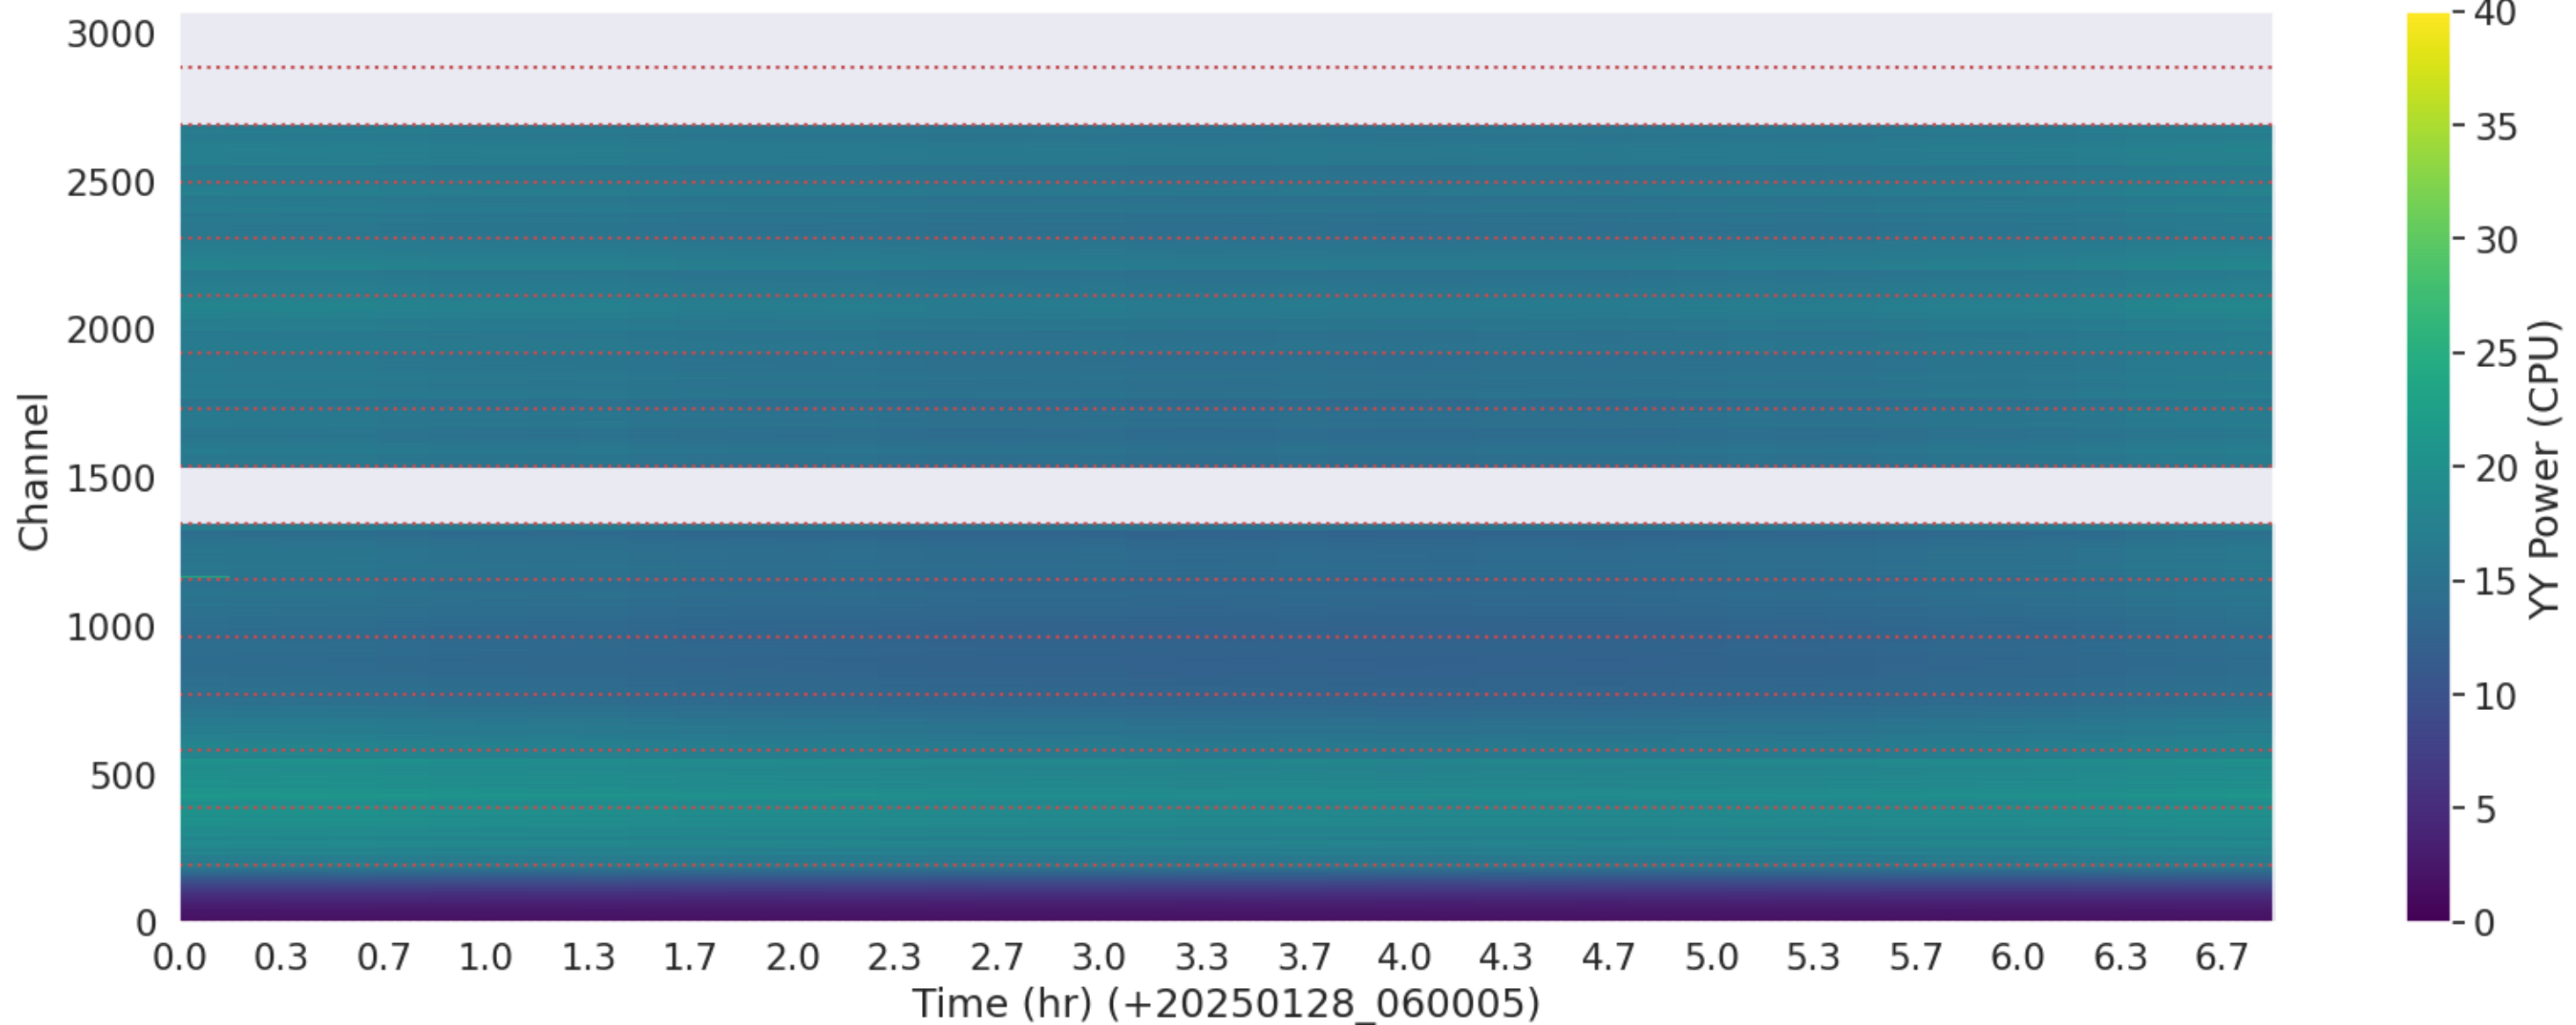

LWA098 - Correlator# 173 - YY - FLAGS: Good

LWA101 - Correlator# 174 - XX - FLAGS: Good

LWA100 - Correlator# 175 - XX - FLAGS: Good

LWA103 - Correlator# 176 - XX - FLAGS: HighTimeVar

LWA103 - Correlator# 176 - YY - FLAGS: Good