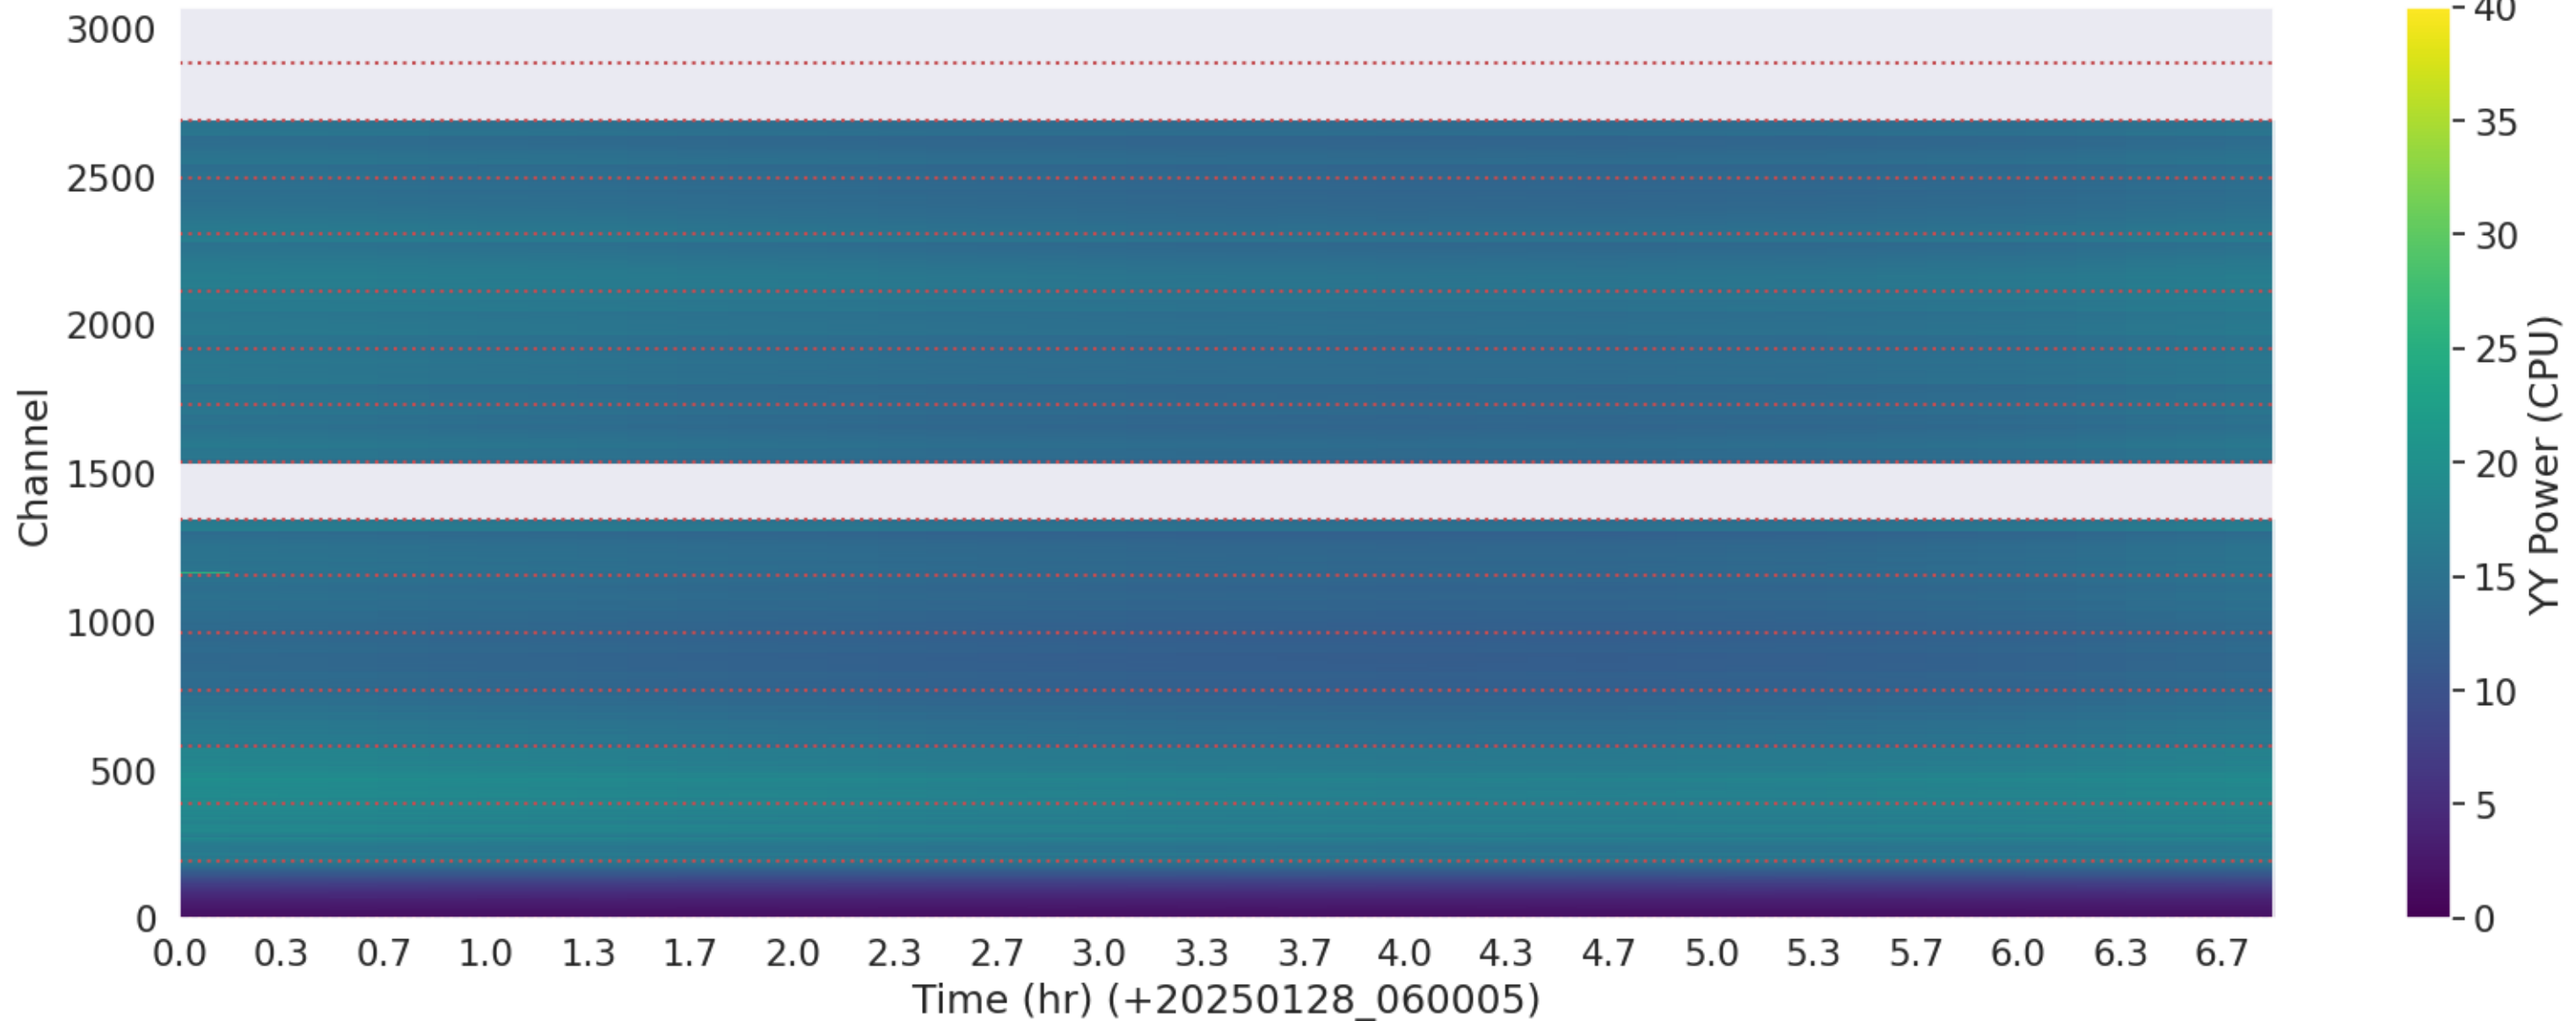

LWA147 - Correlator# 214 - YY - FLAGS: Good