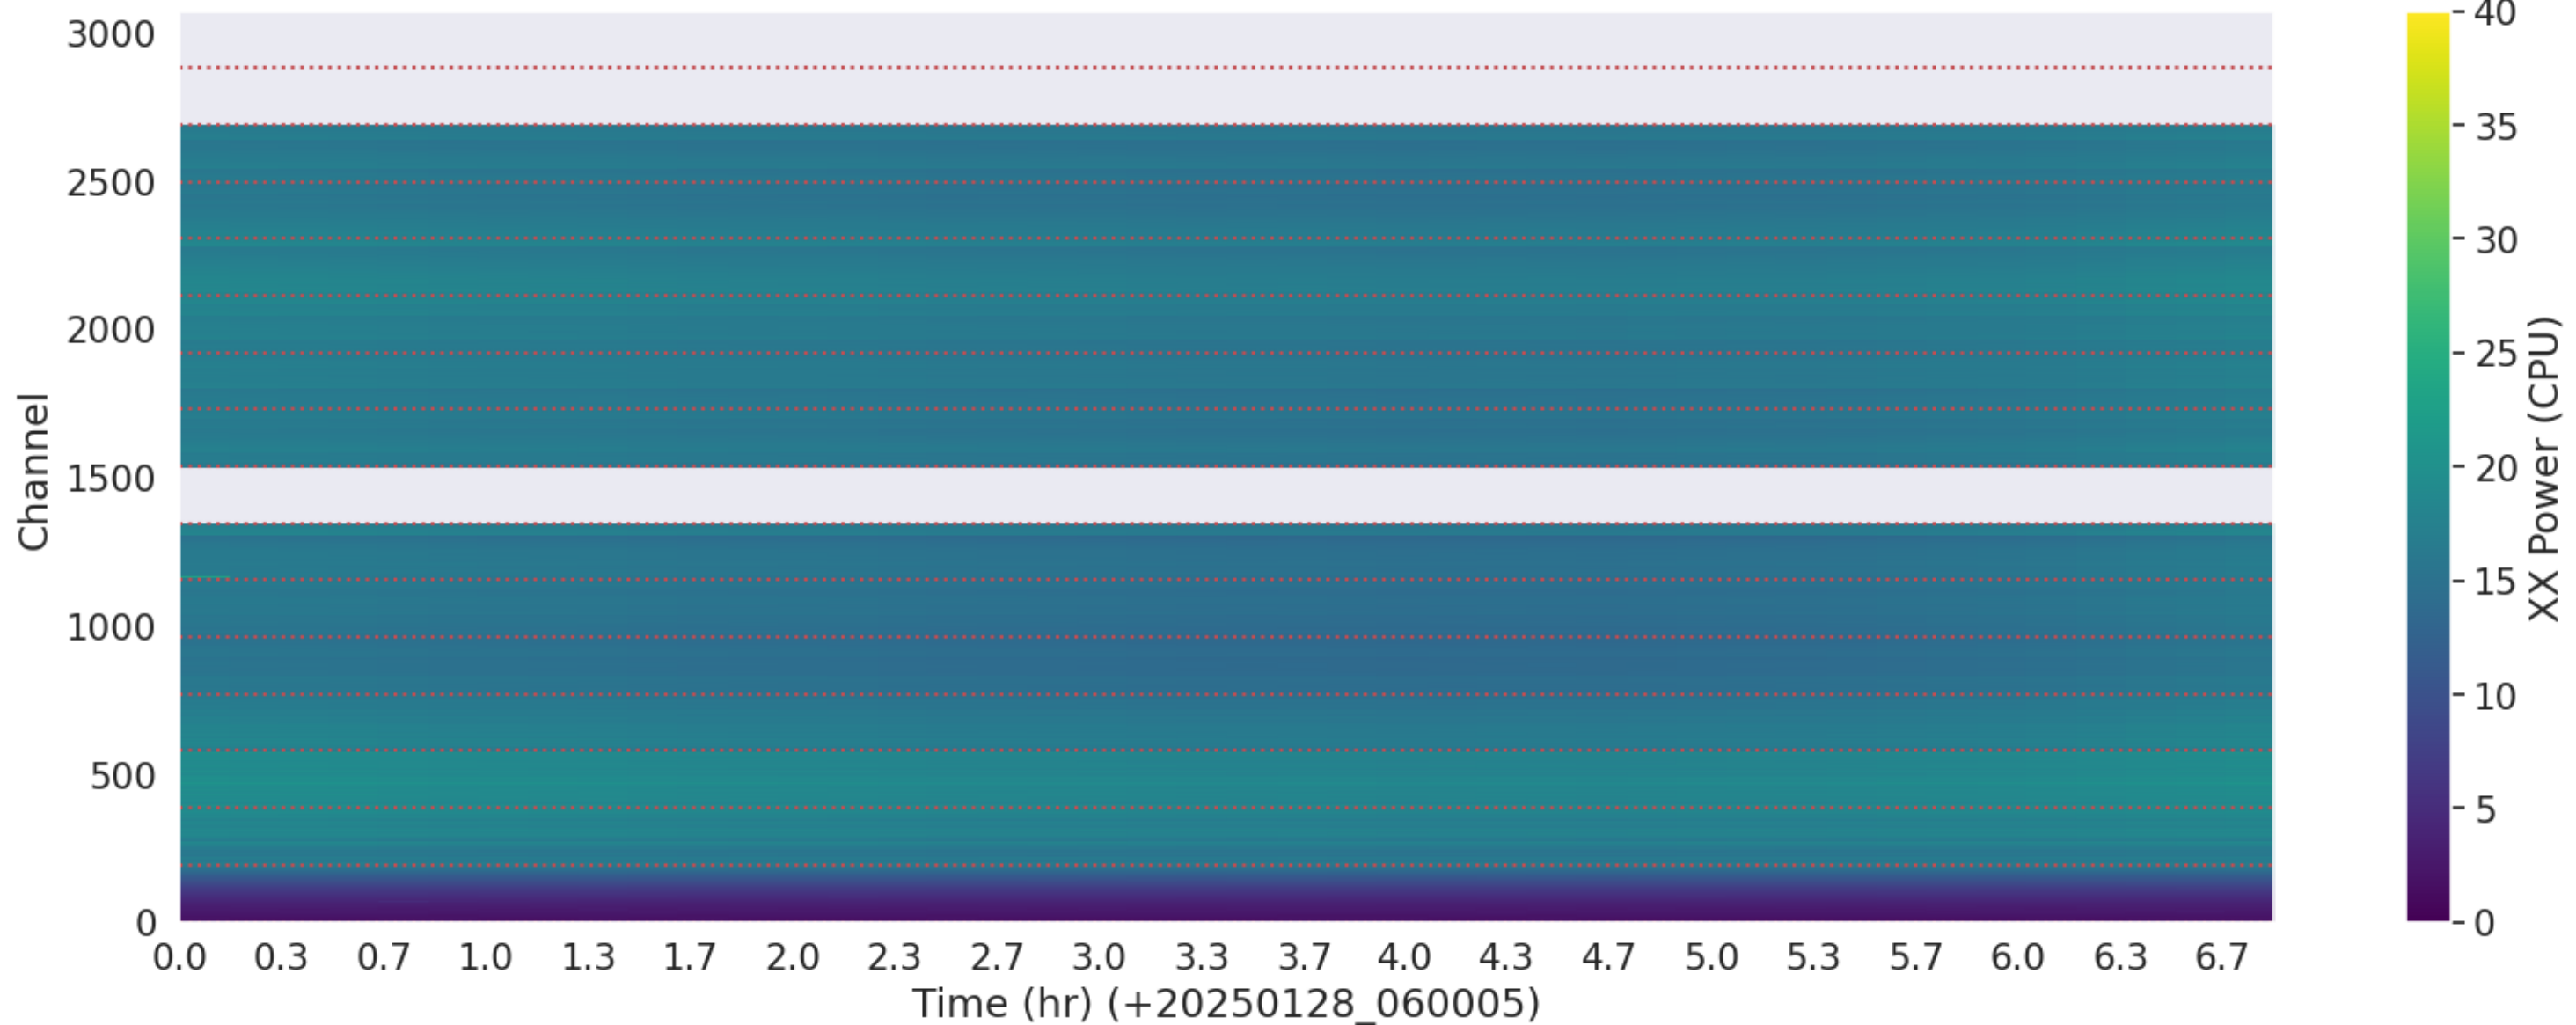

LWA178 - Correlator# 221 - XX - FLAGS: Good