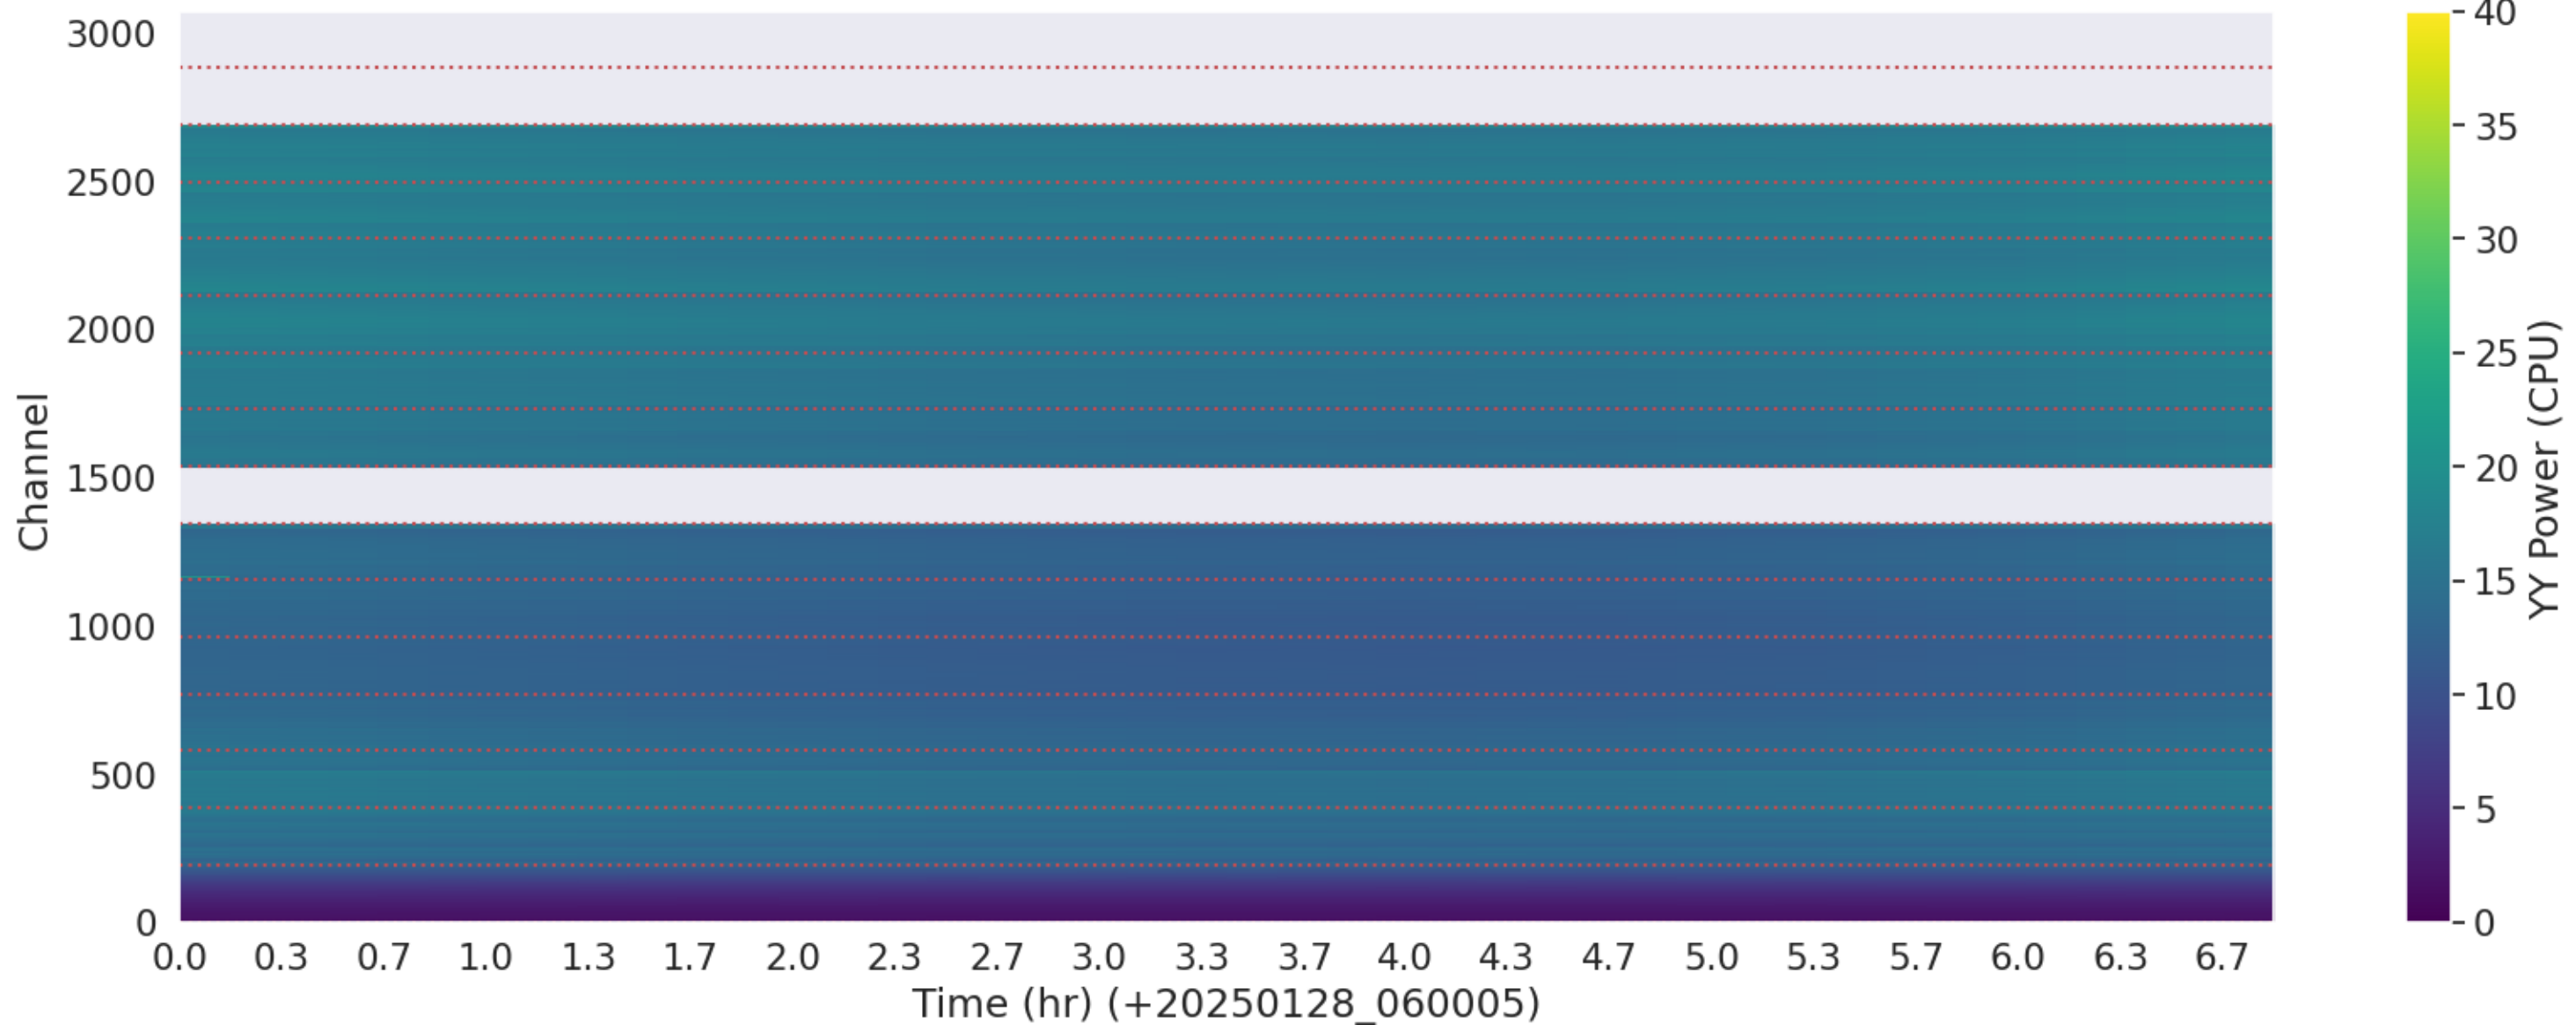

LWA137 - Correlator# 258 - YY - FLAGS: Good