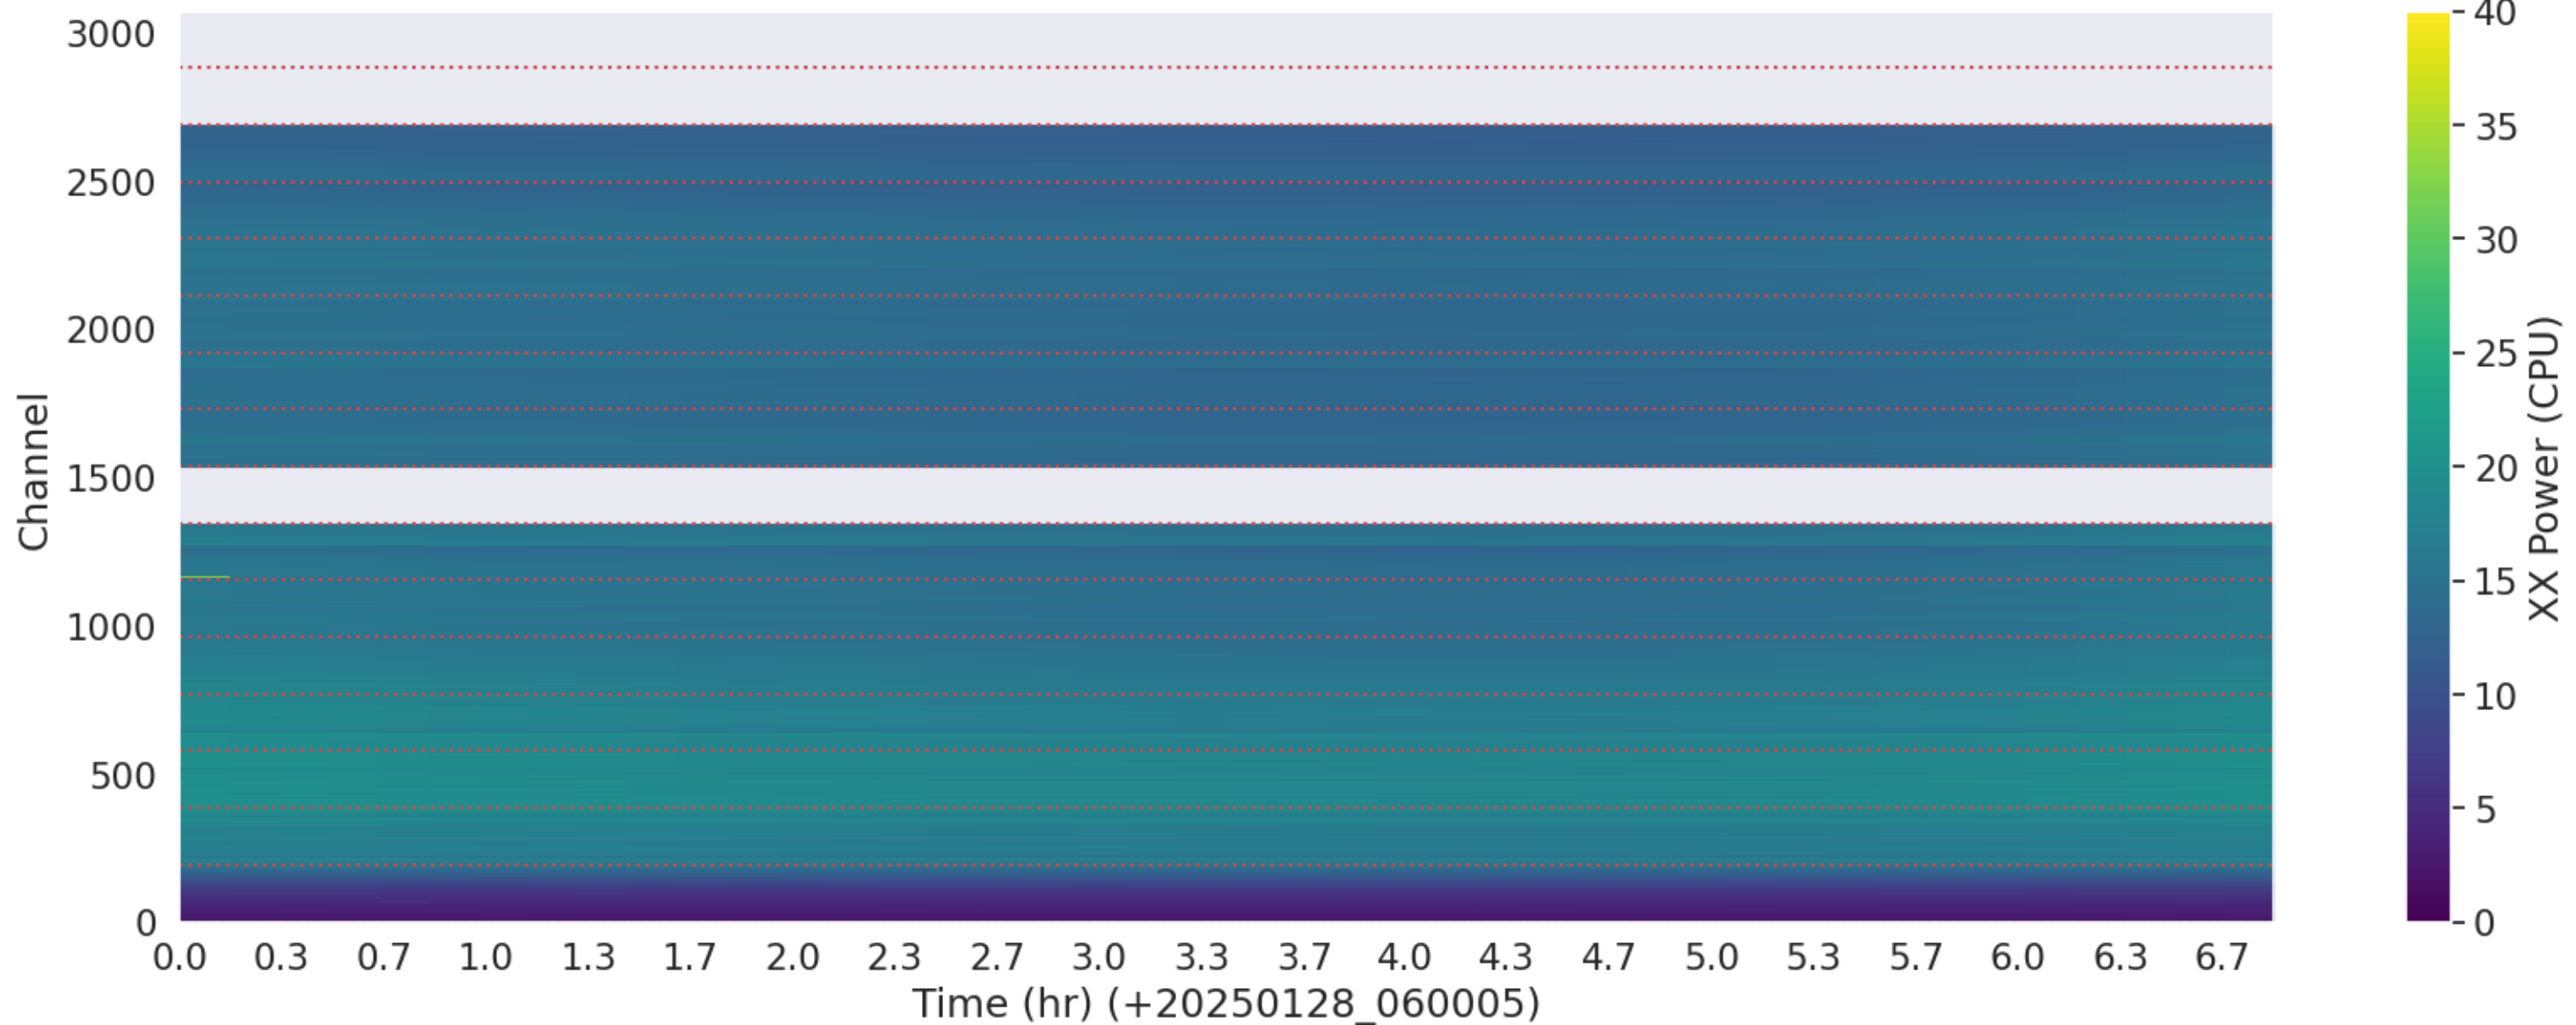

LWA158 - Correlator# 237 - XX - FLAGS: Good