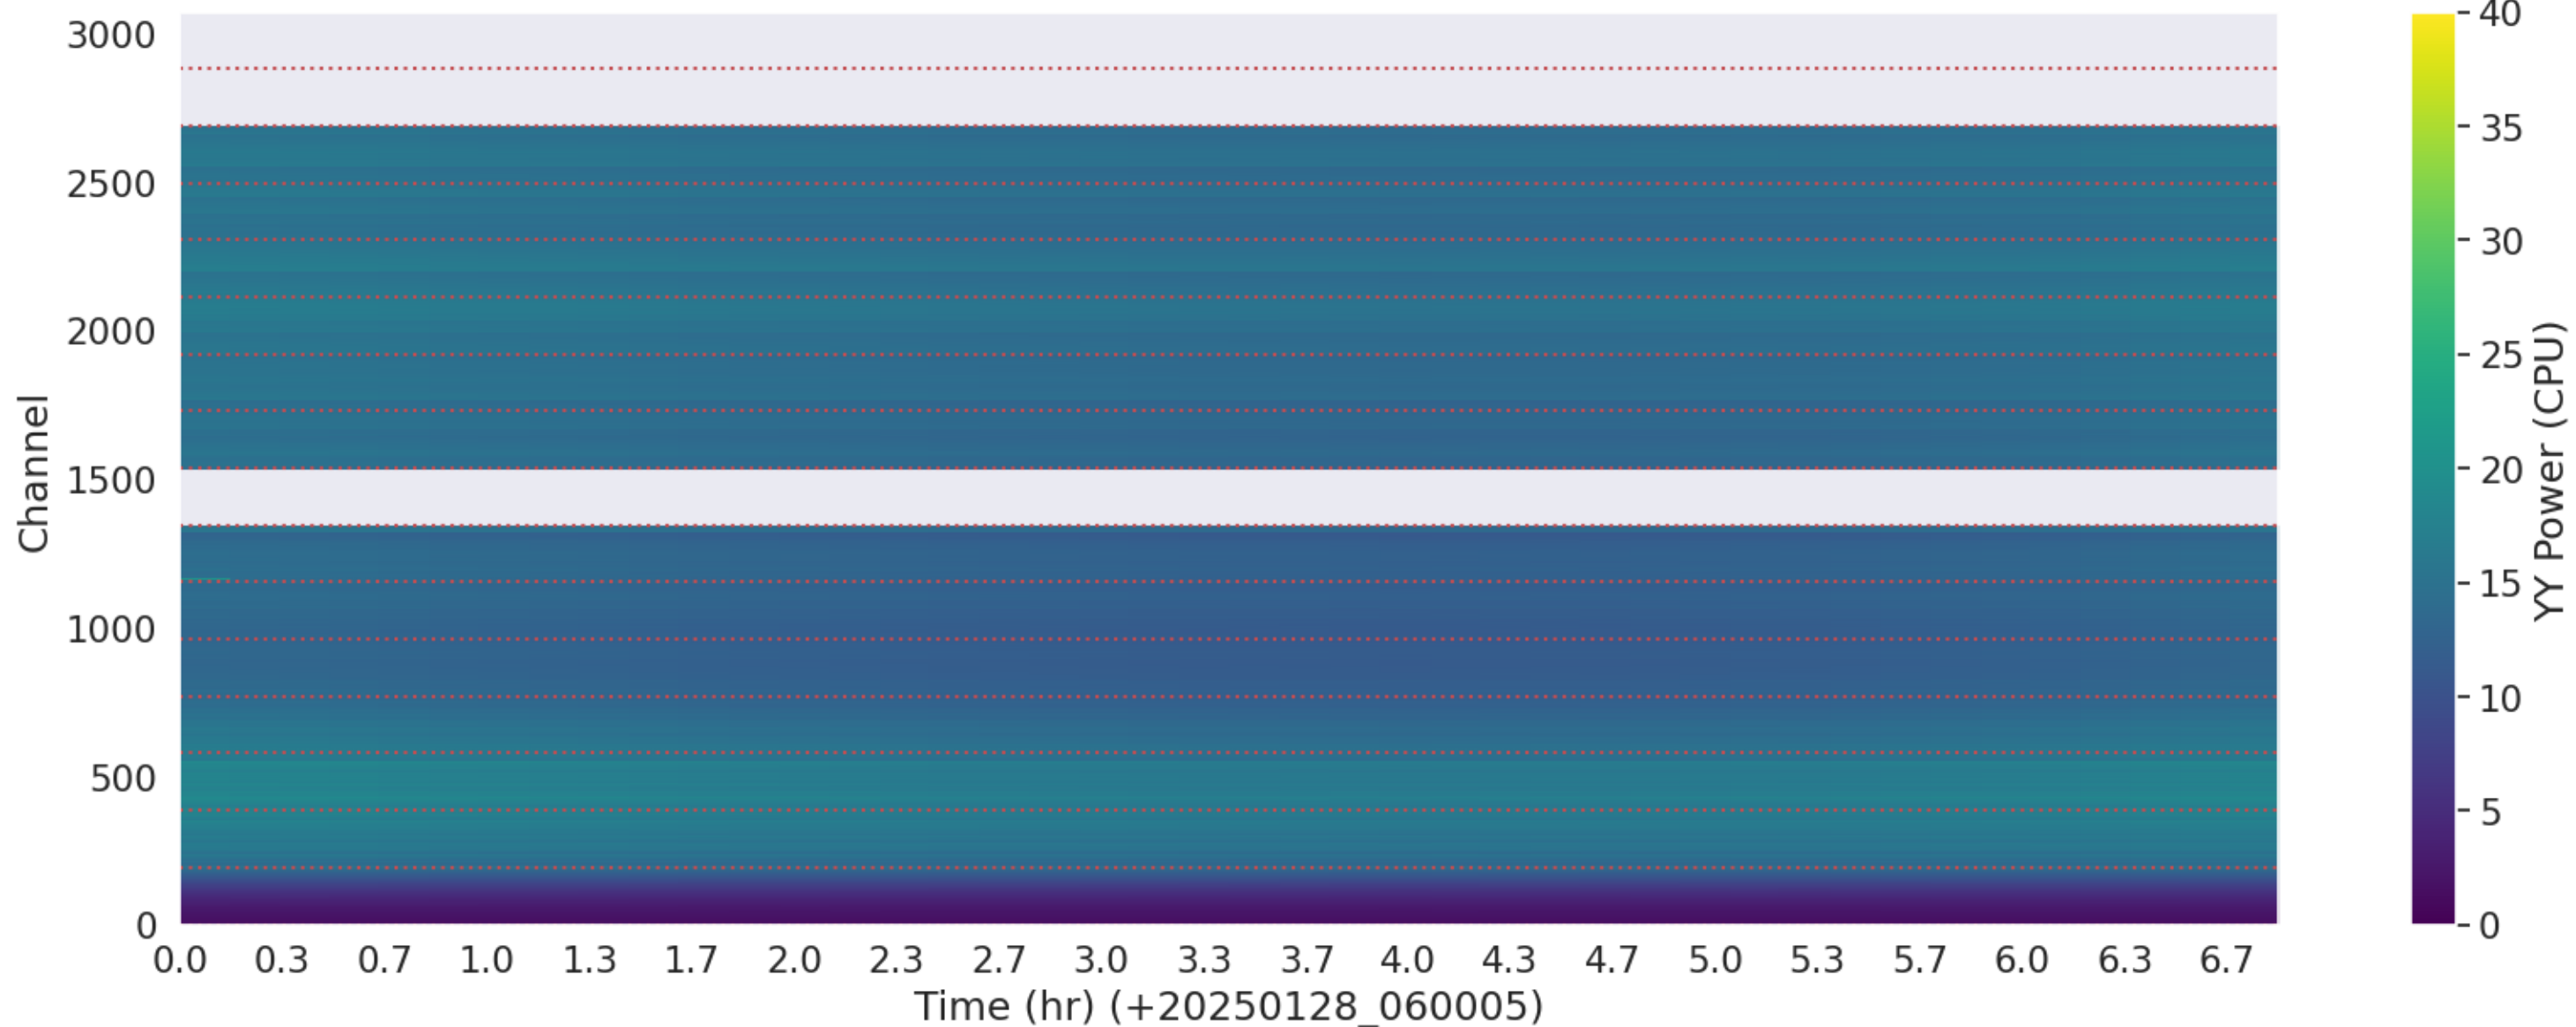

LWA120 - Correlator# 208 - YY - FLAGS: HighTimeVar

LWA082 - Correlator# 209 - XX - FLAGS: Good

LWA082 - Correlator# 209 - YY - FLAGS: Good

LWA143 - Correlator# 210 - XX - FLAGS: Good

LWA143 - Correlator# 210 - YY - FLAGS: Good