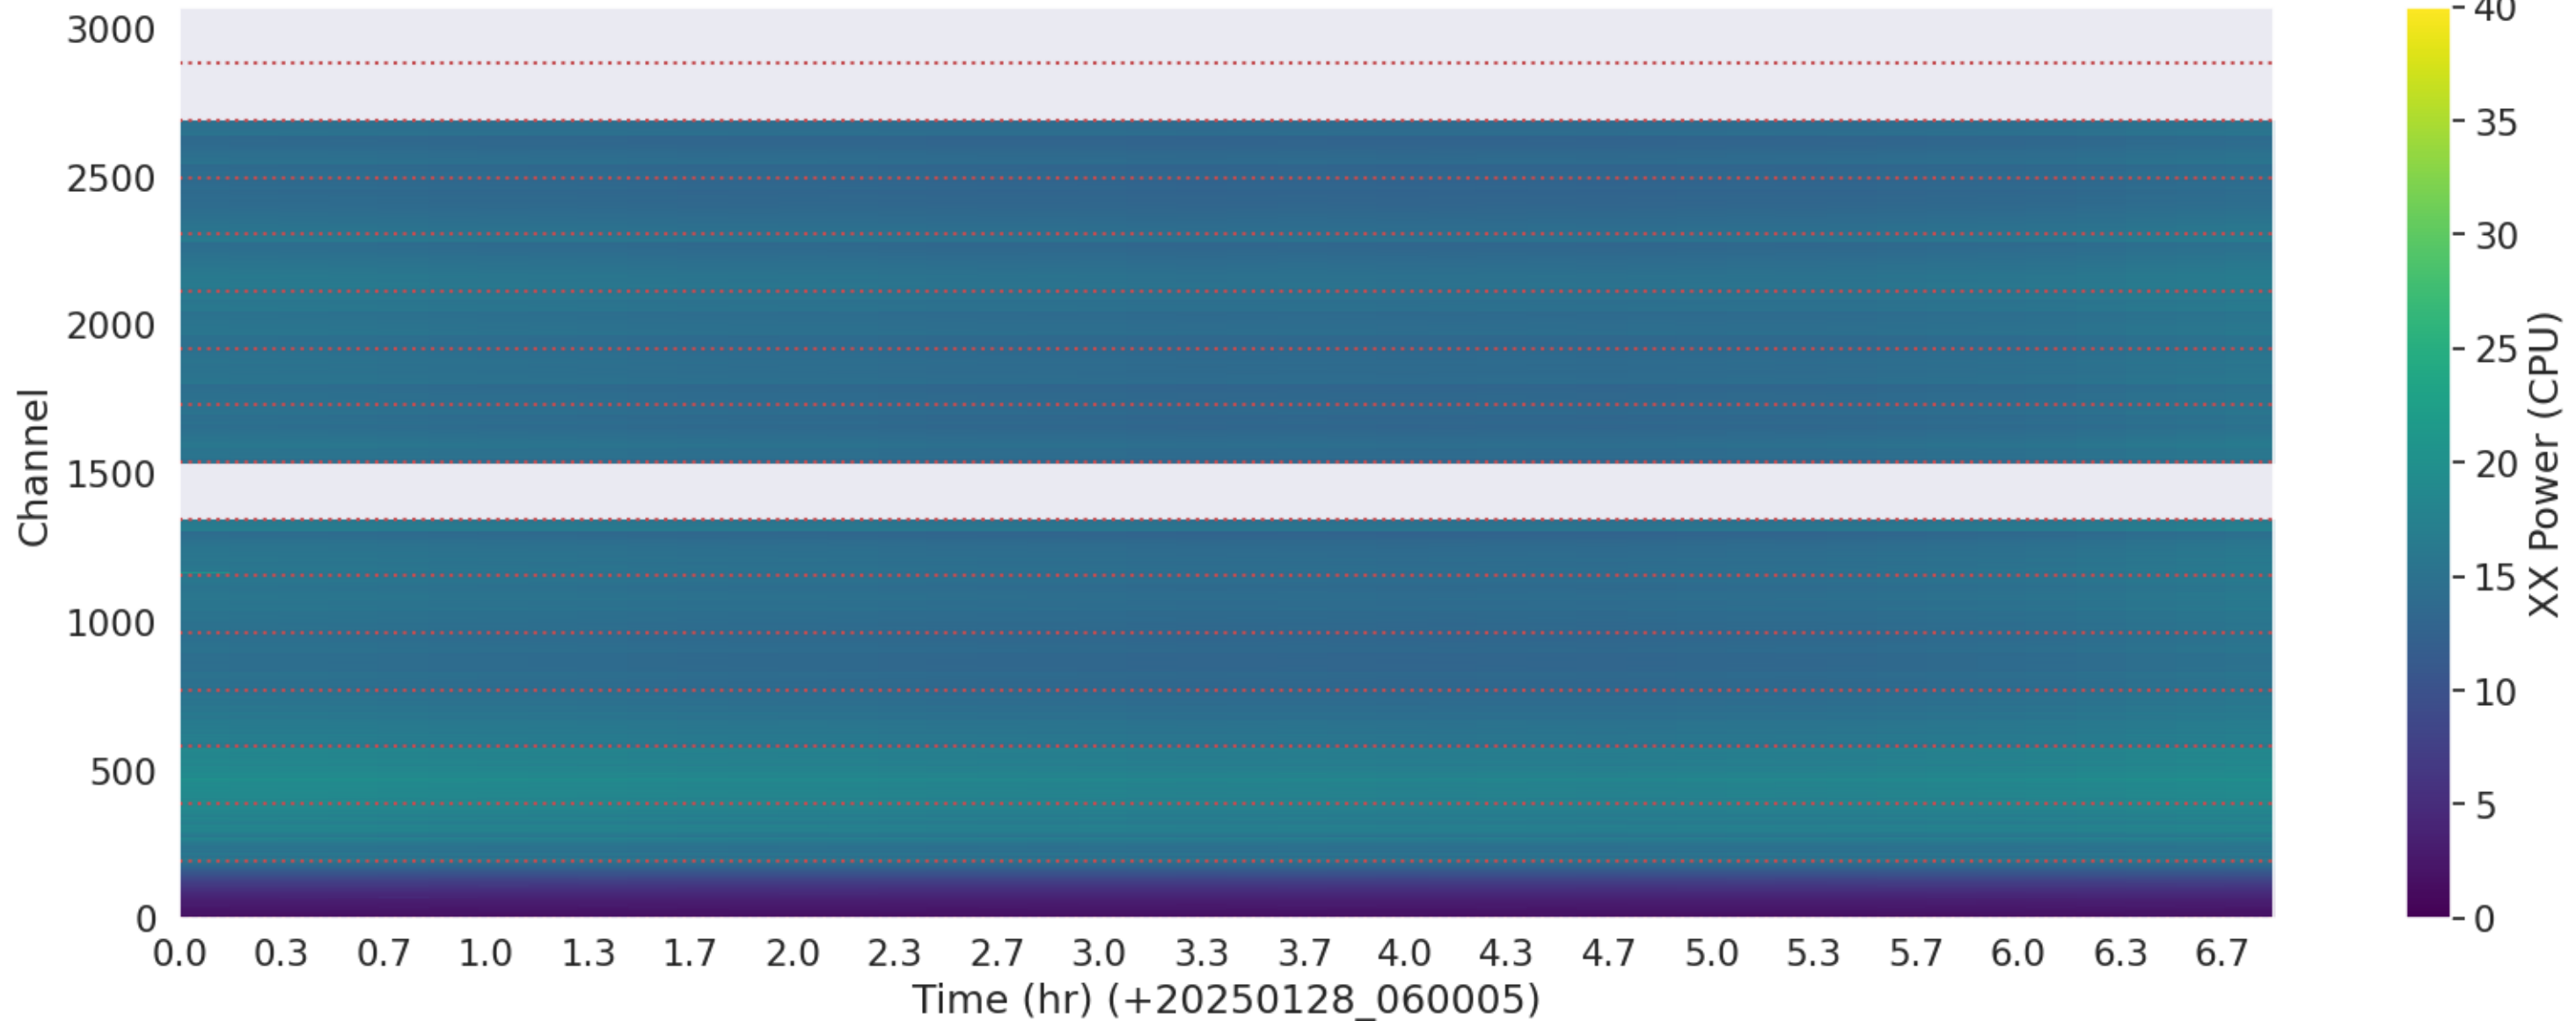

LWA148 - Correlator# 217 - YY - FLAGS: Good

LWA151 - Correlator# 218 - XX - FLAGS: Good

LWA151 - Correlator# 218 - YY - FLAGS: Good

LWA172 - Correlator# 219 - XX - FLAGS: Good

LWA172 - Correlator# 219 - YY - FLAGS: Good