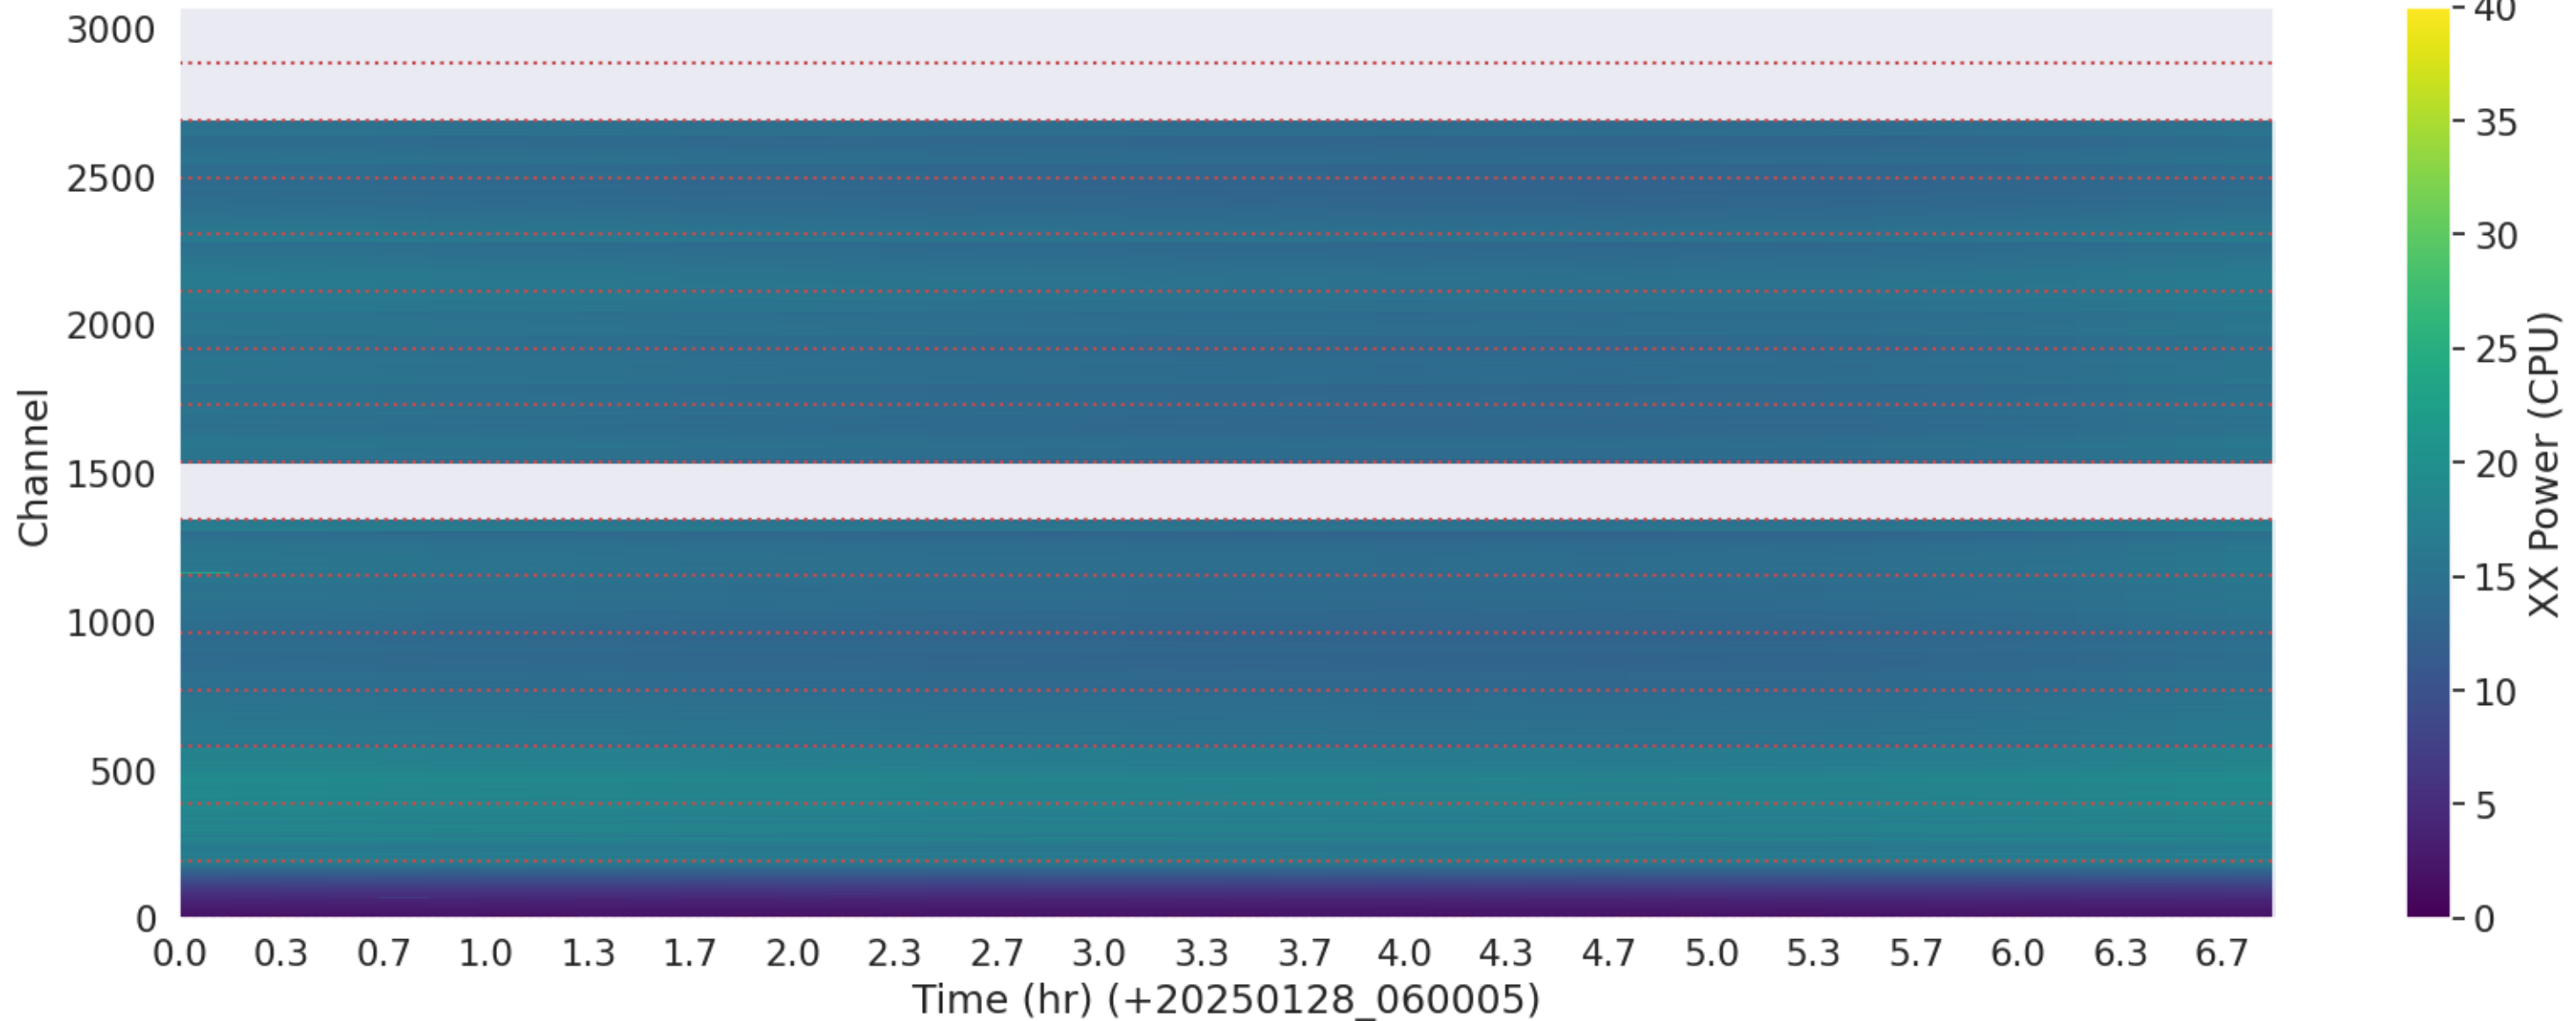

LWA111 - Correlator# 201 - XX - FLAGS: Good