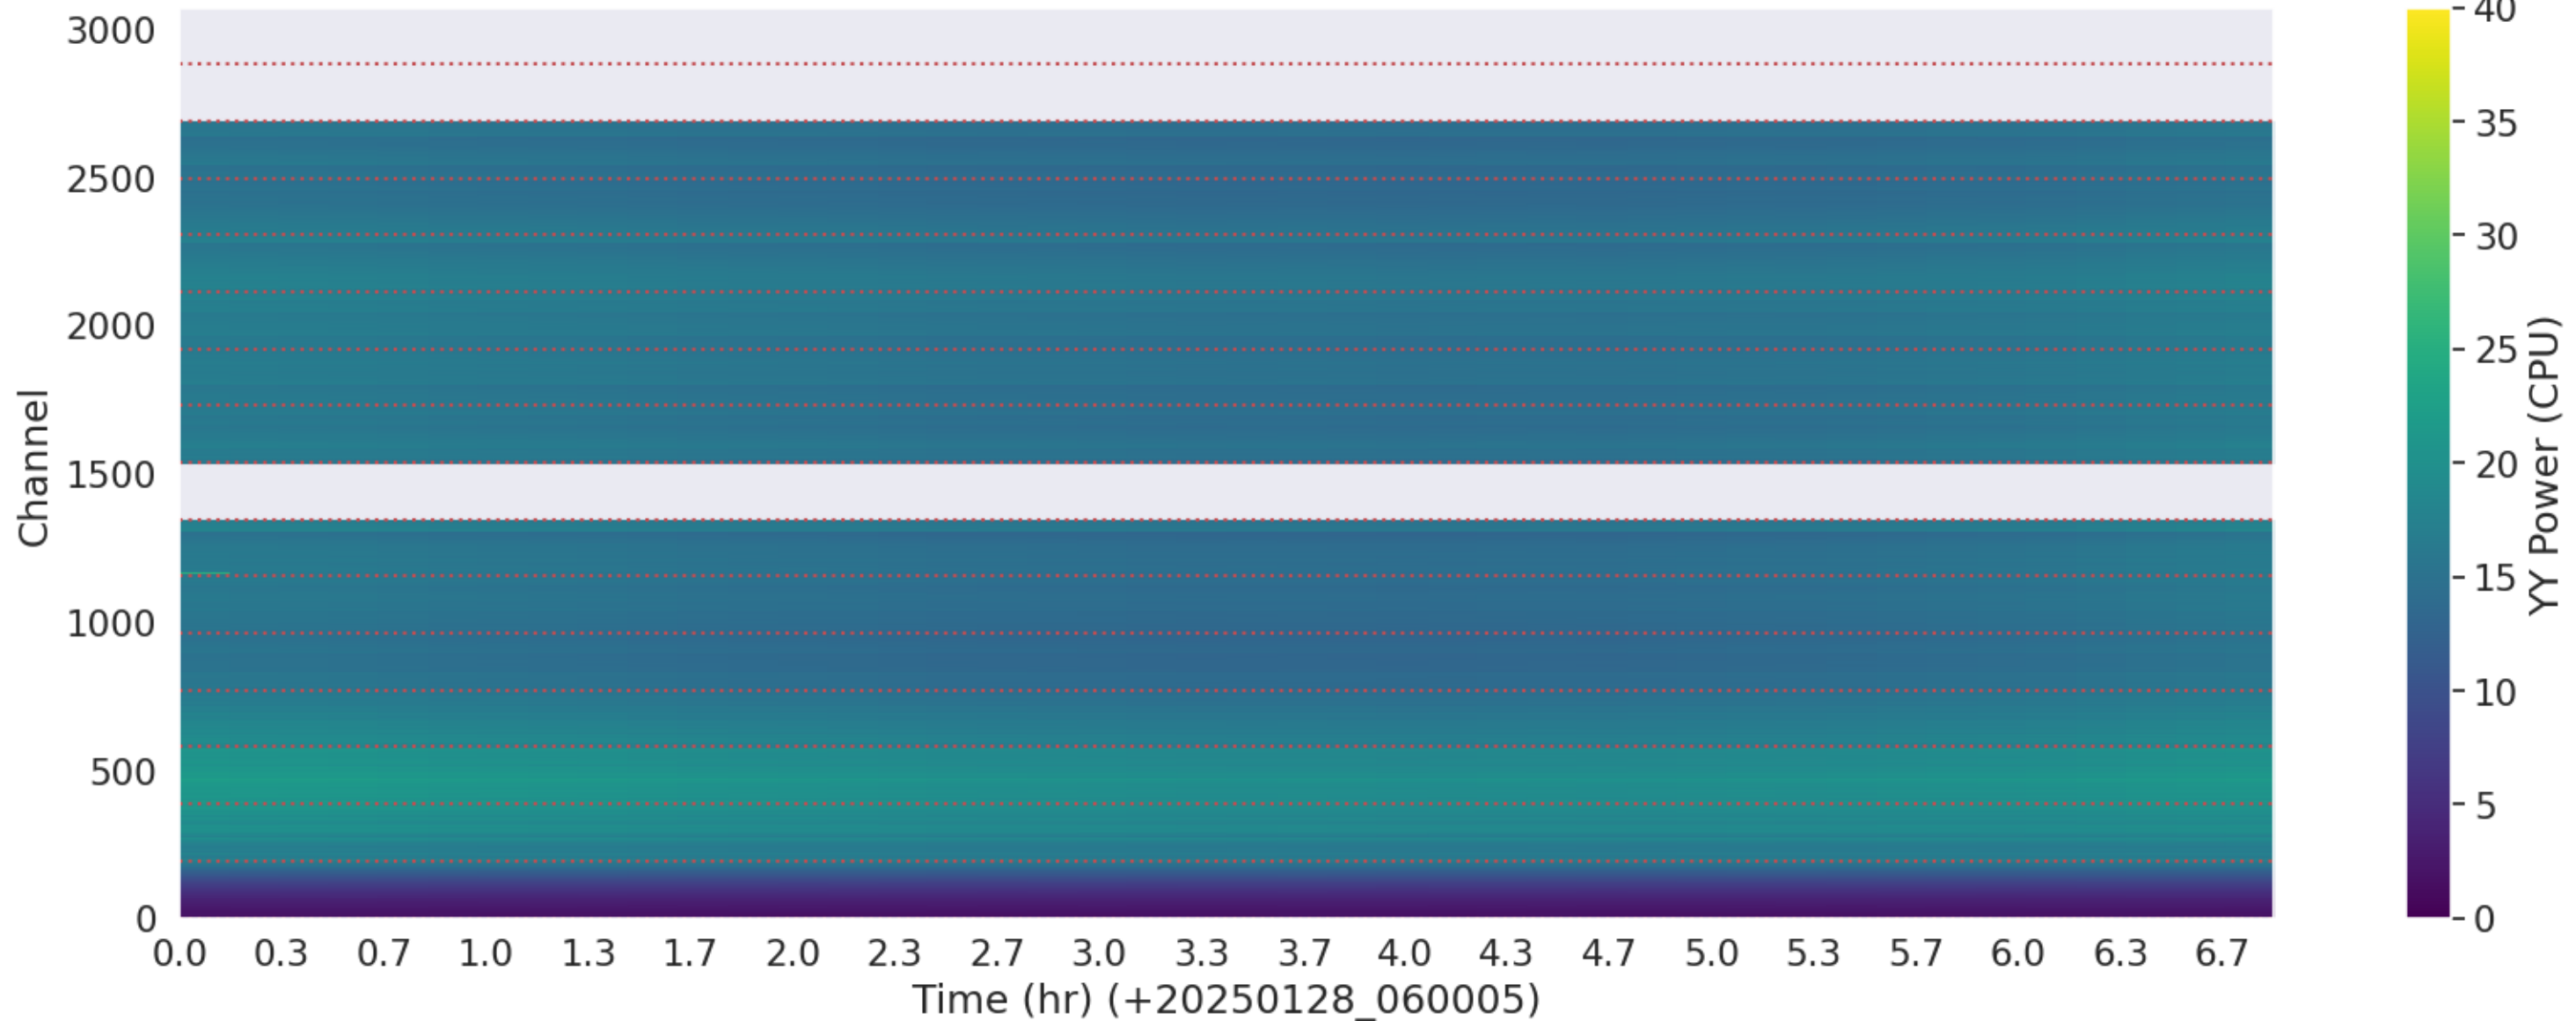

LWA148 - Correlator# 217 - YY - FLAGS: Good

LWA151 - Correlator# 218 - XX - FLAGS: Good

LWA151 - Correlator# 218 - YY - FLAGS: Good

LWA172 - Correlator# 219 - XX - FLAGS: Good

LWA172 - Correlator# 219 - YY - FLAGS: Good