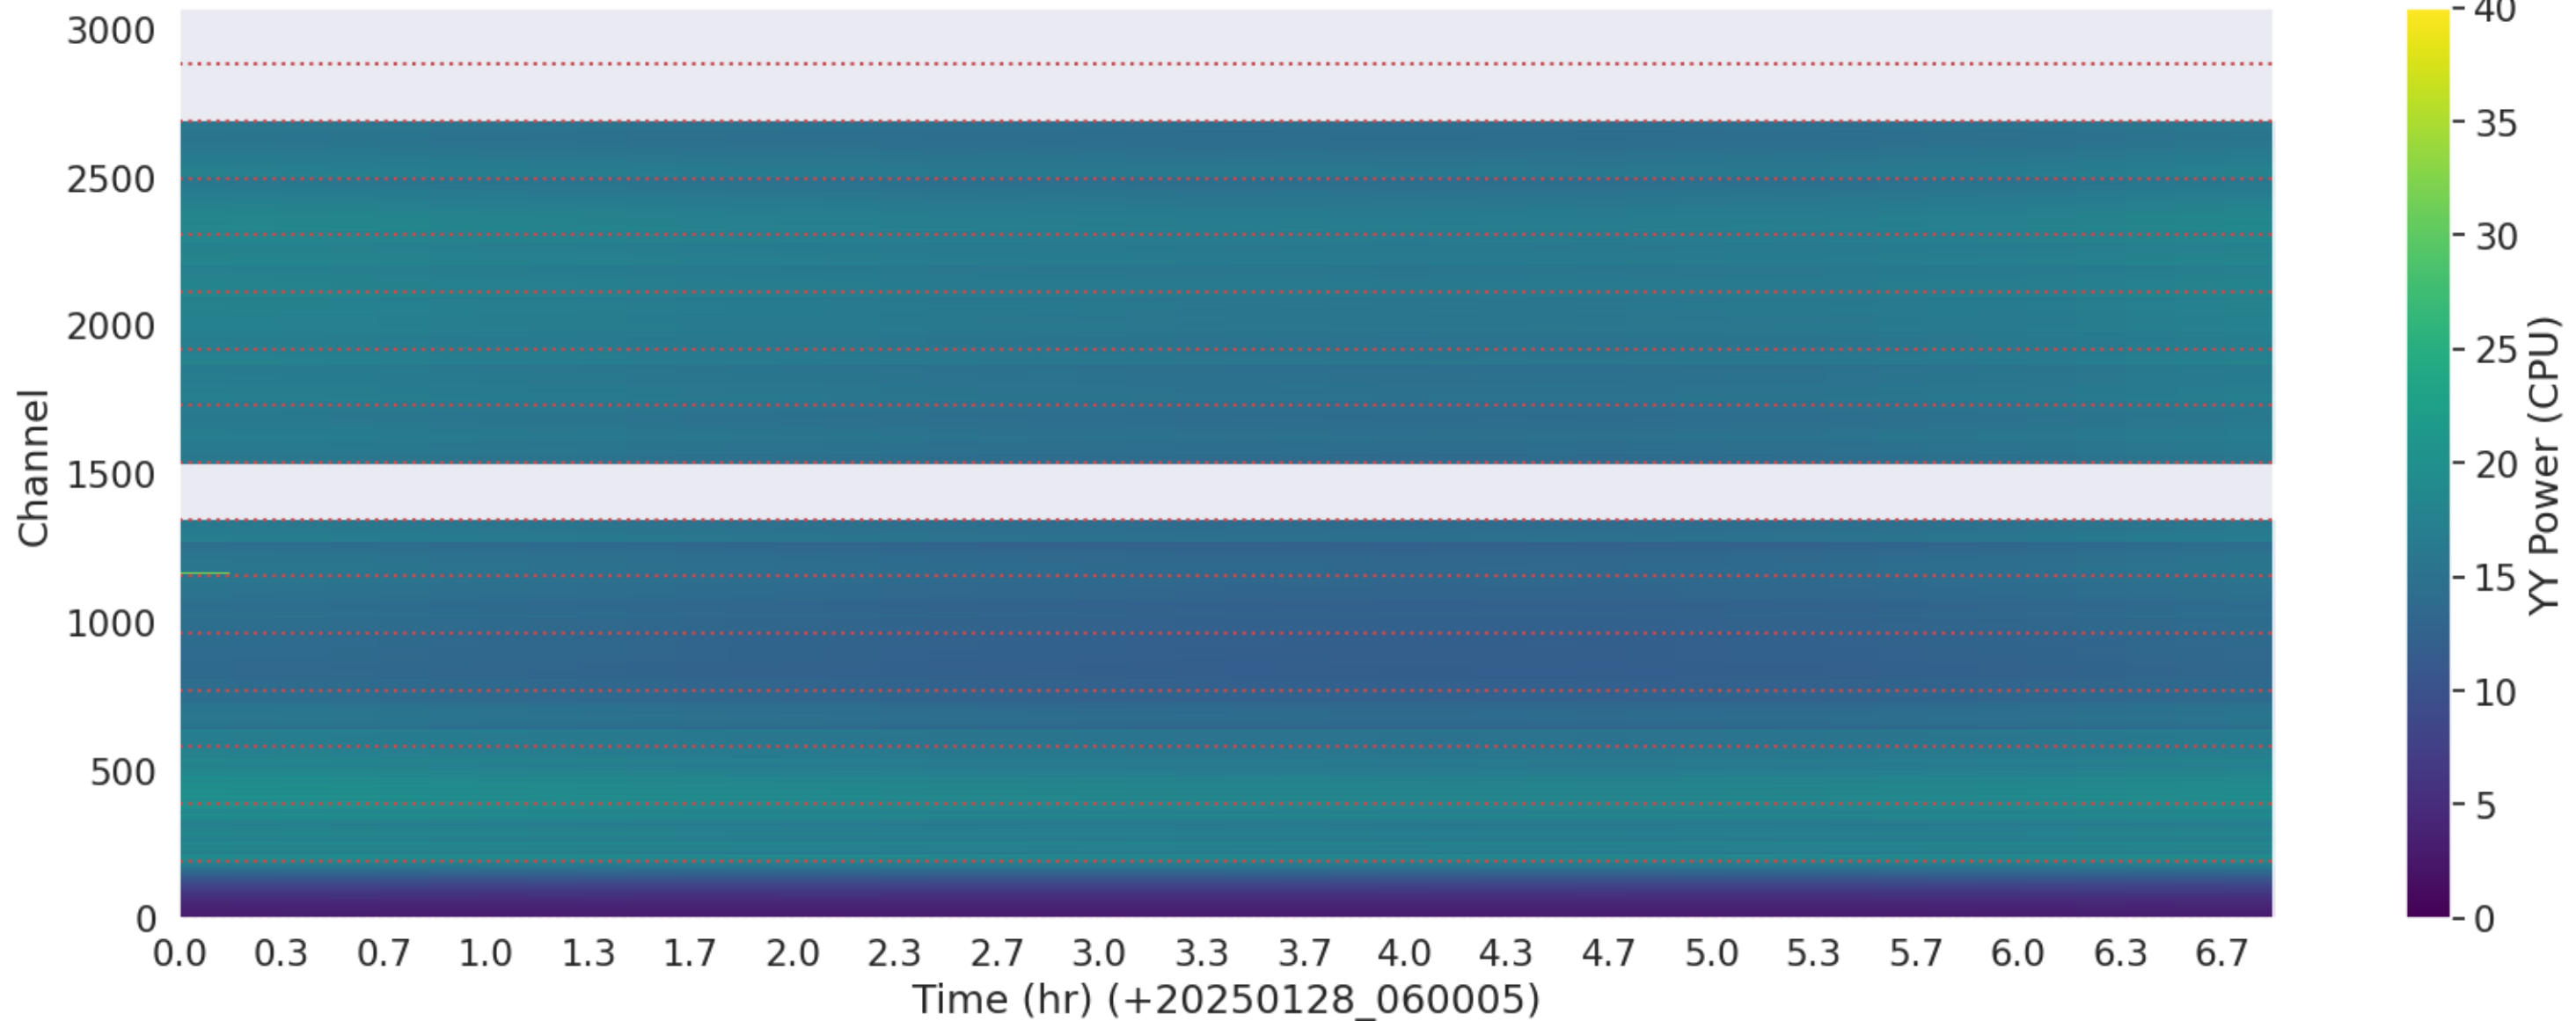

LWA324 - Correlator# 122 - YY - FLAGS: Good