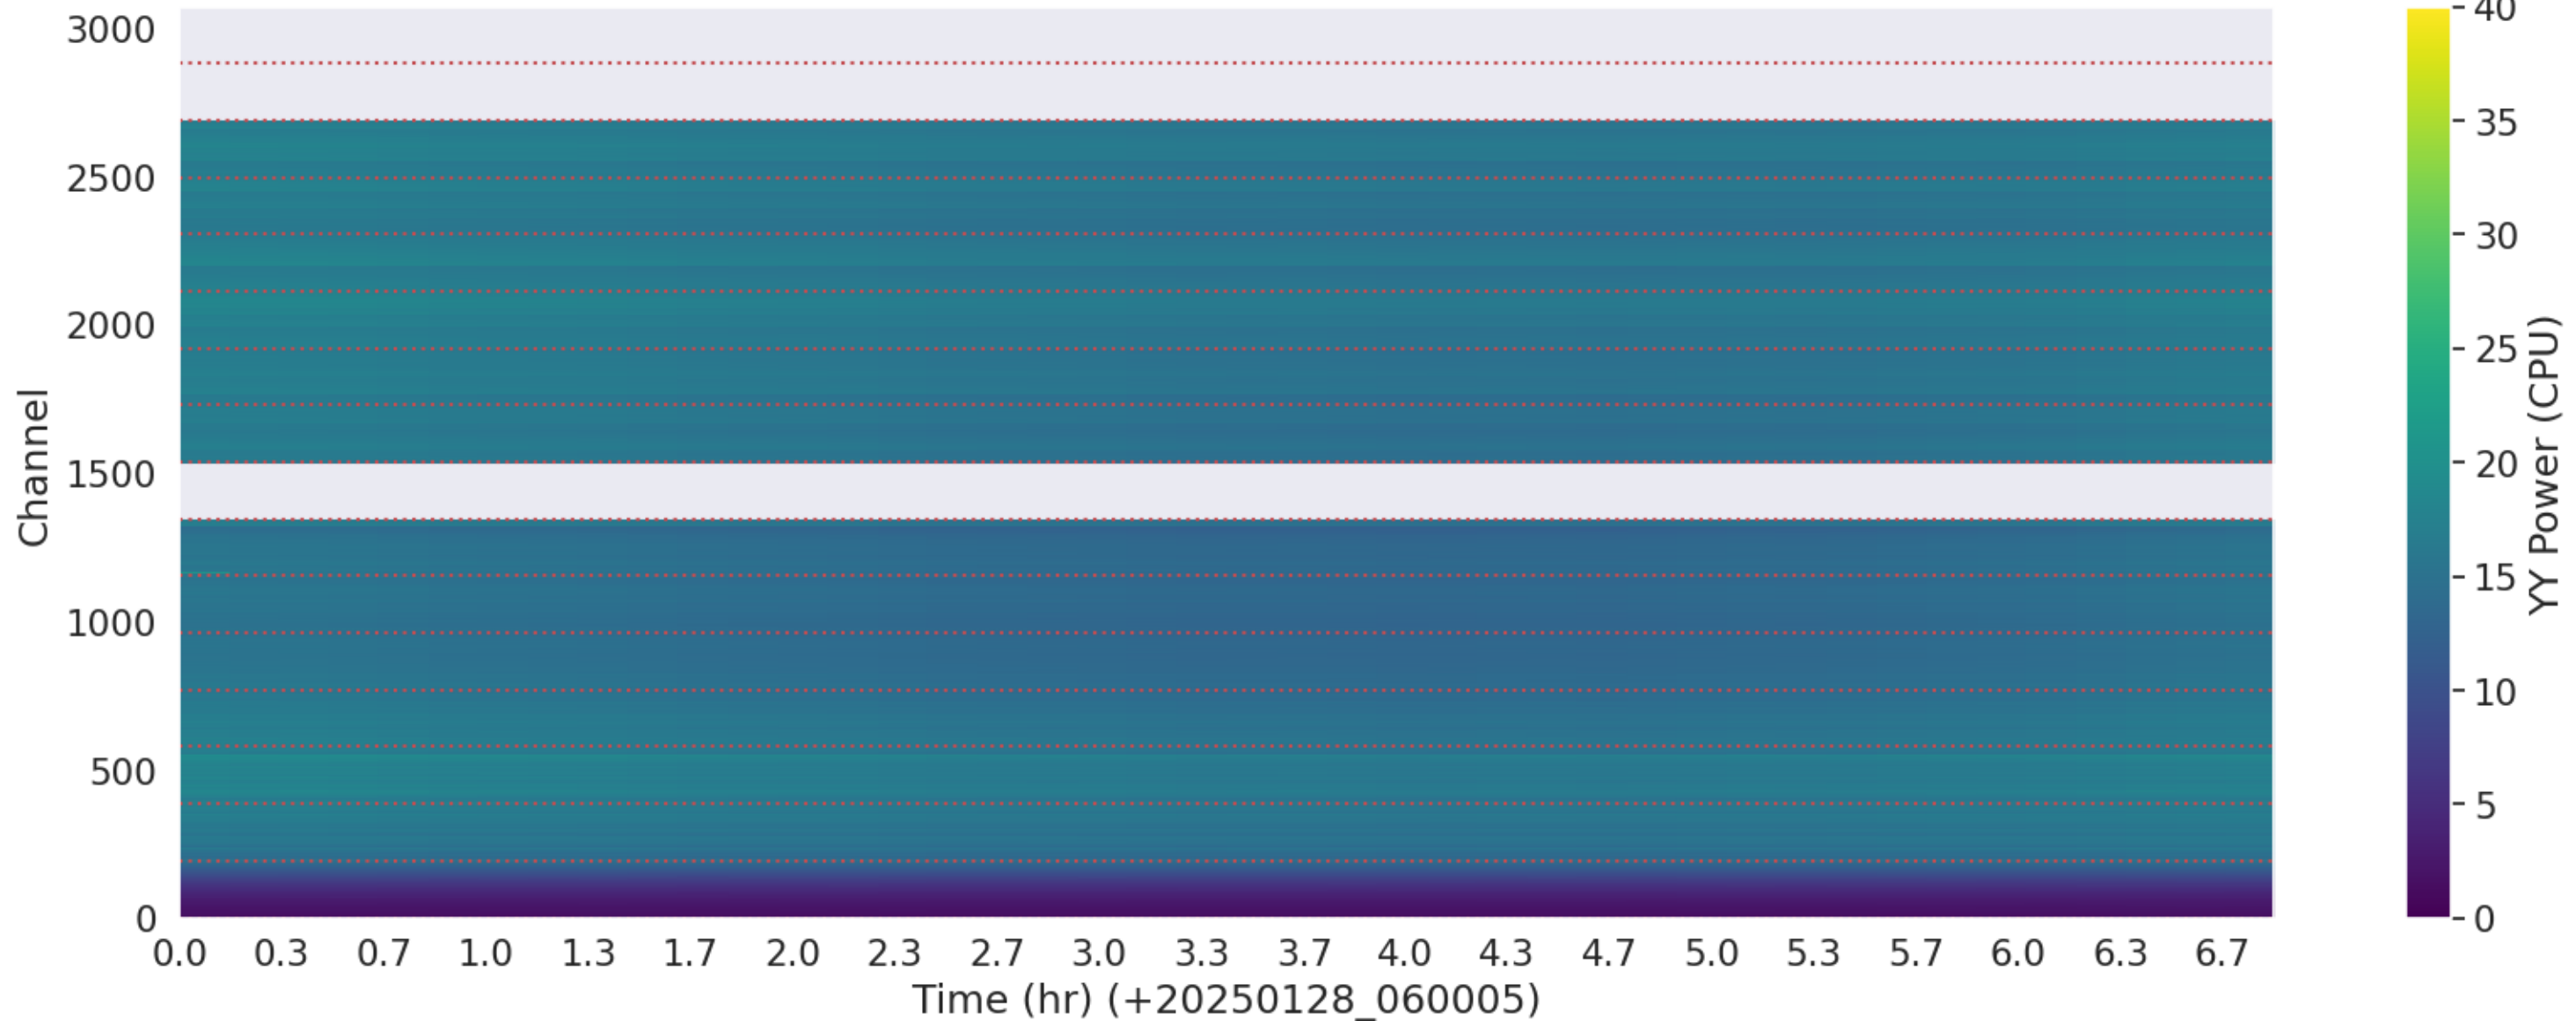

LWA018 - Correlator# 100 - YY - FLAGS: Good