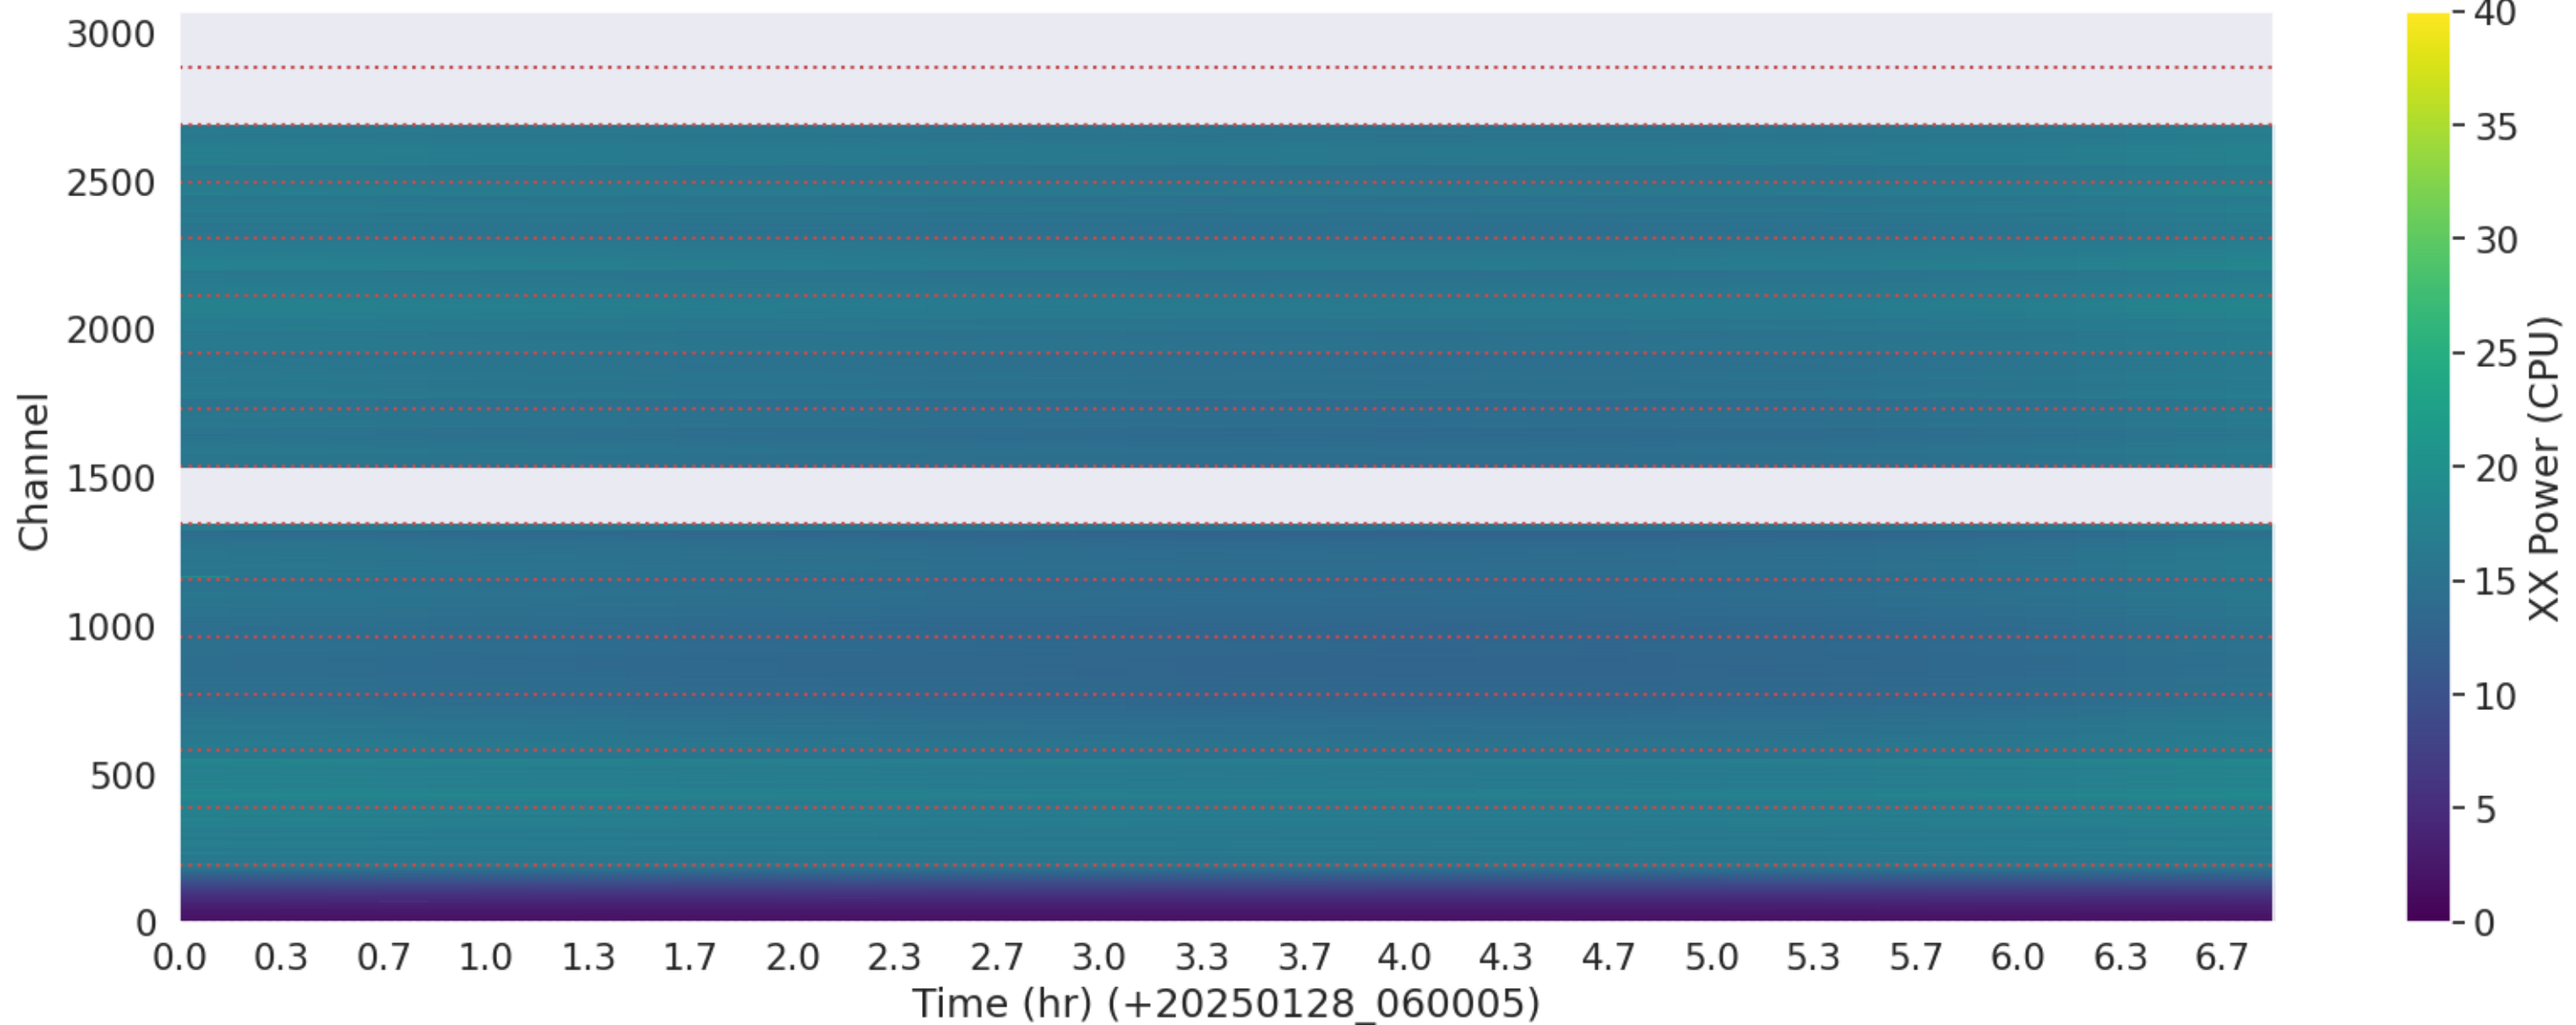

LWA166 - Correlator# 269 - XX - FLAGS: Good