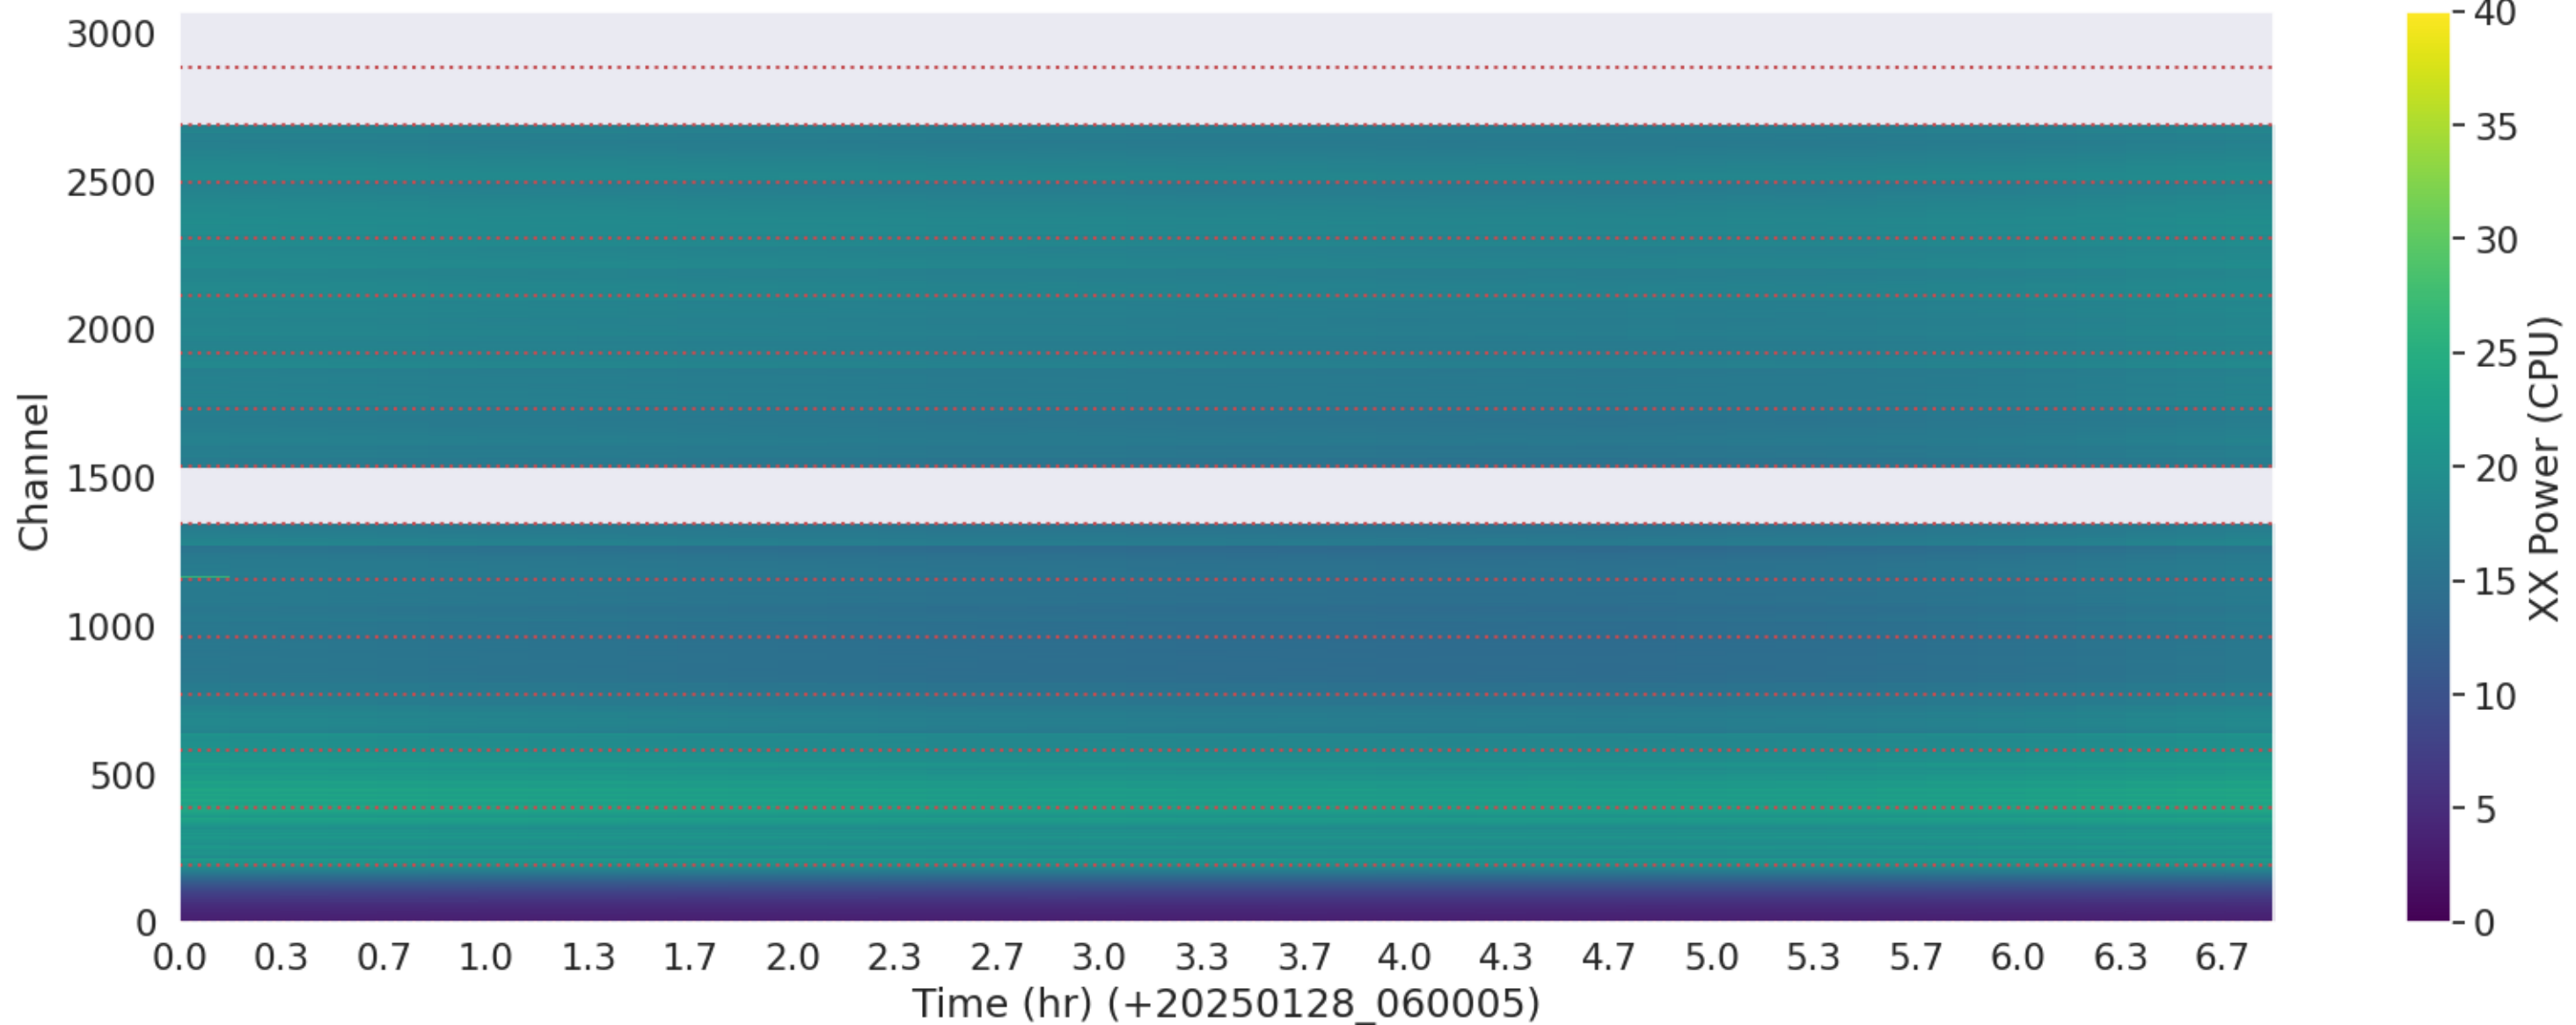

LWA316 - Correlator# 155 - XX - FLAGS: Good