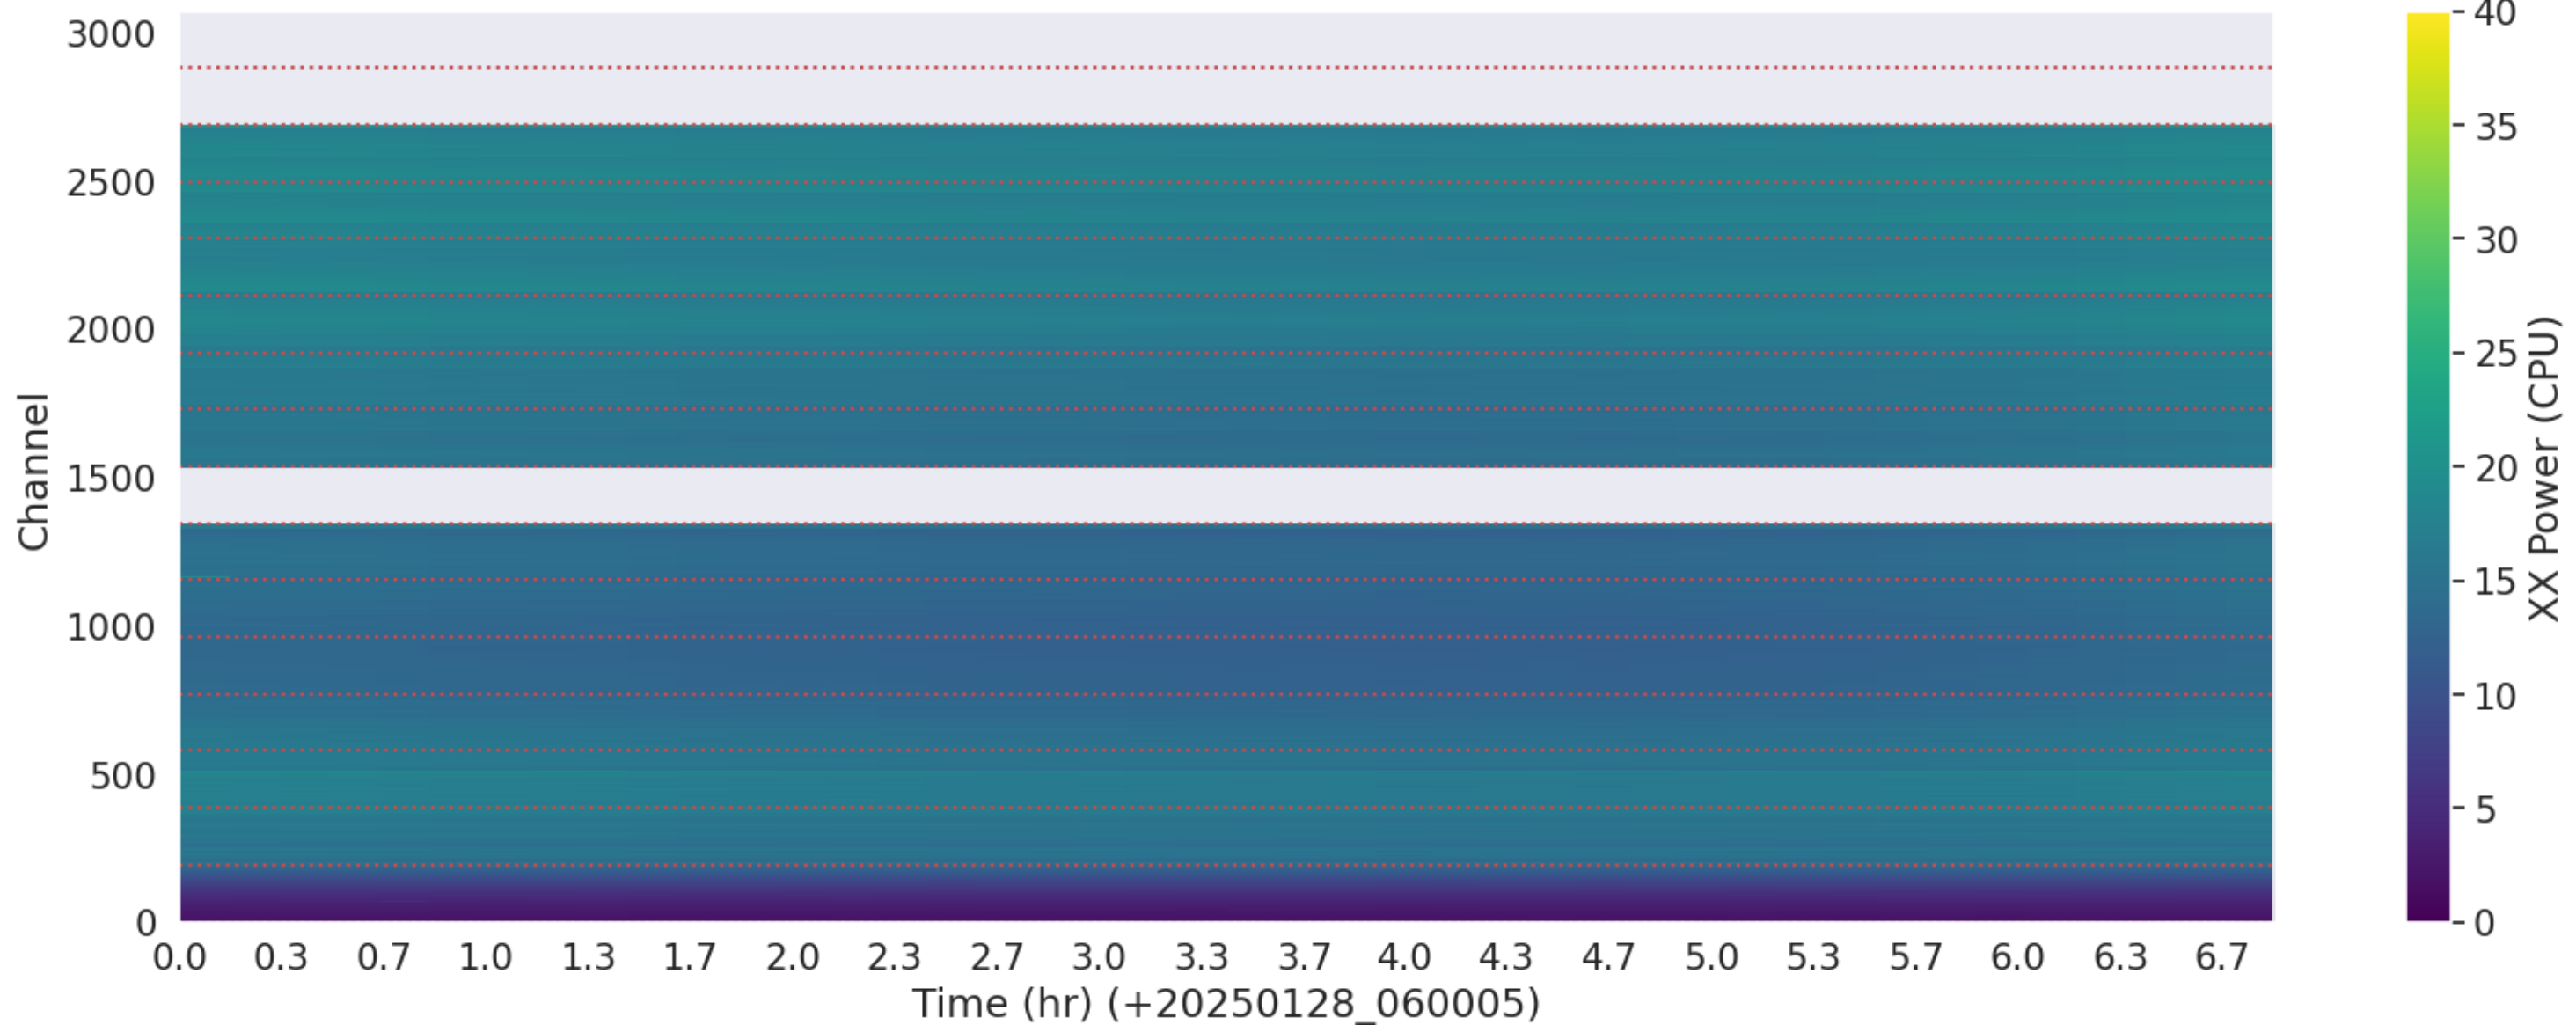

LWA194 - Correlator# 273 - YY - FLAGS: Good

LWA197 - Correlator# 274 - XX - FLAGS: Good

LWA197 - Correlator# 274 - YY - FLAGS: Good

LWA196 - Correlator# 275 - XX - FLAGS: Good

LWA196 - Correlator# 275 - YY - FLAGS: Good