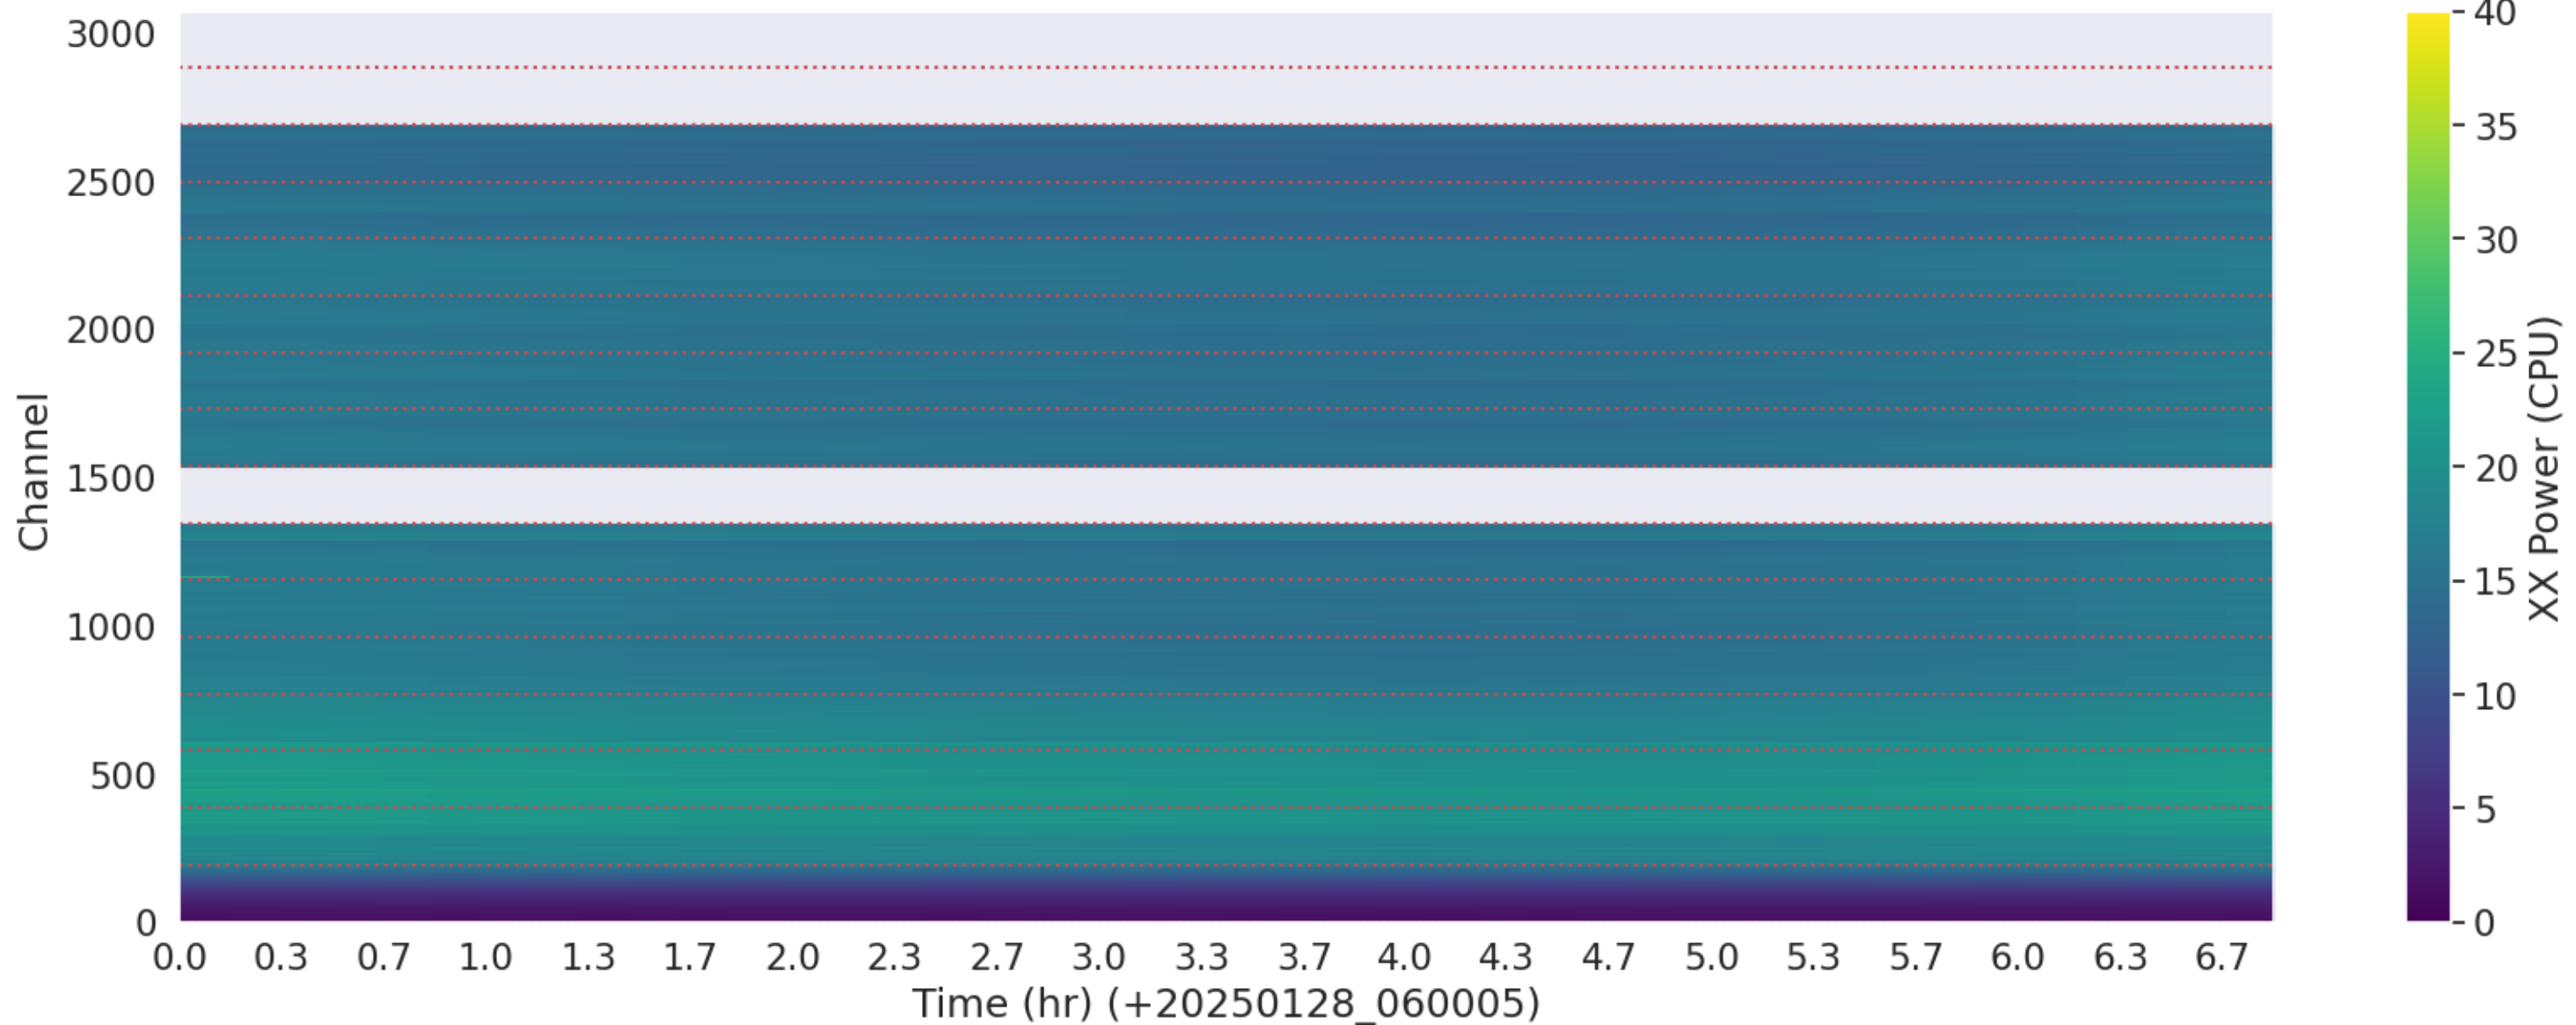

LWA118 - Correlator# 206 - XX - FLAGS: Good

LWA118 - Correlator# 206 - YY - FLAGS: Good

LWA117 - Correlator# 207 - XX - FLAGS: Good

LWA117 - Correlator# 207 - YY - FLAGS: Good

LWA120 - Correlator# 208 - XX - FLAGS: Good