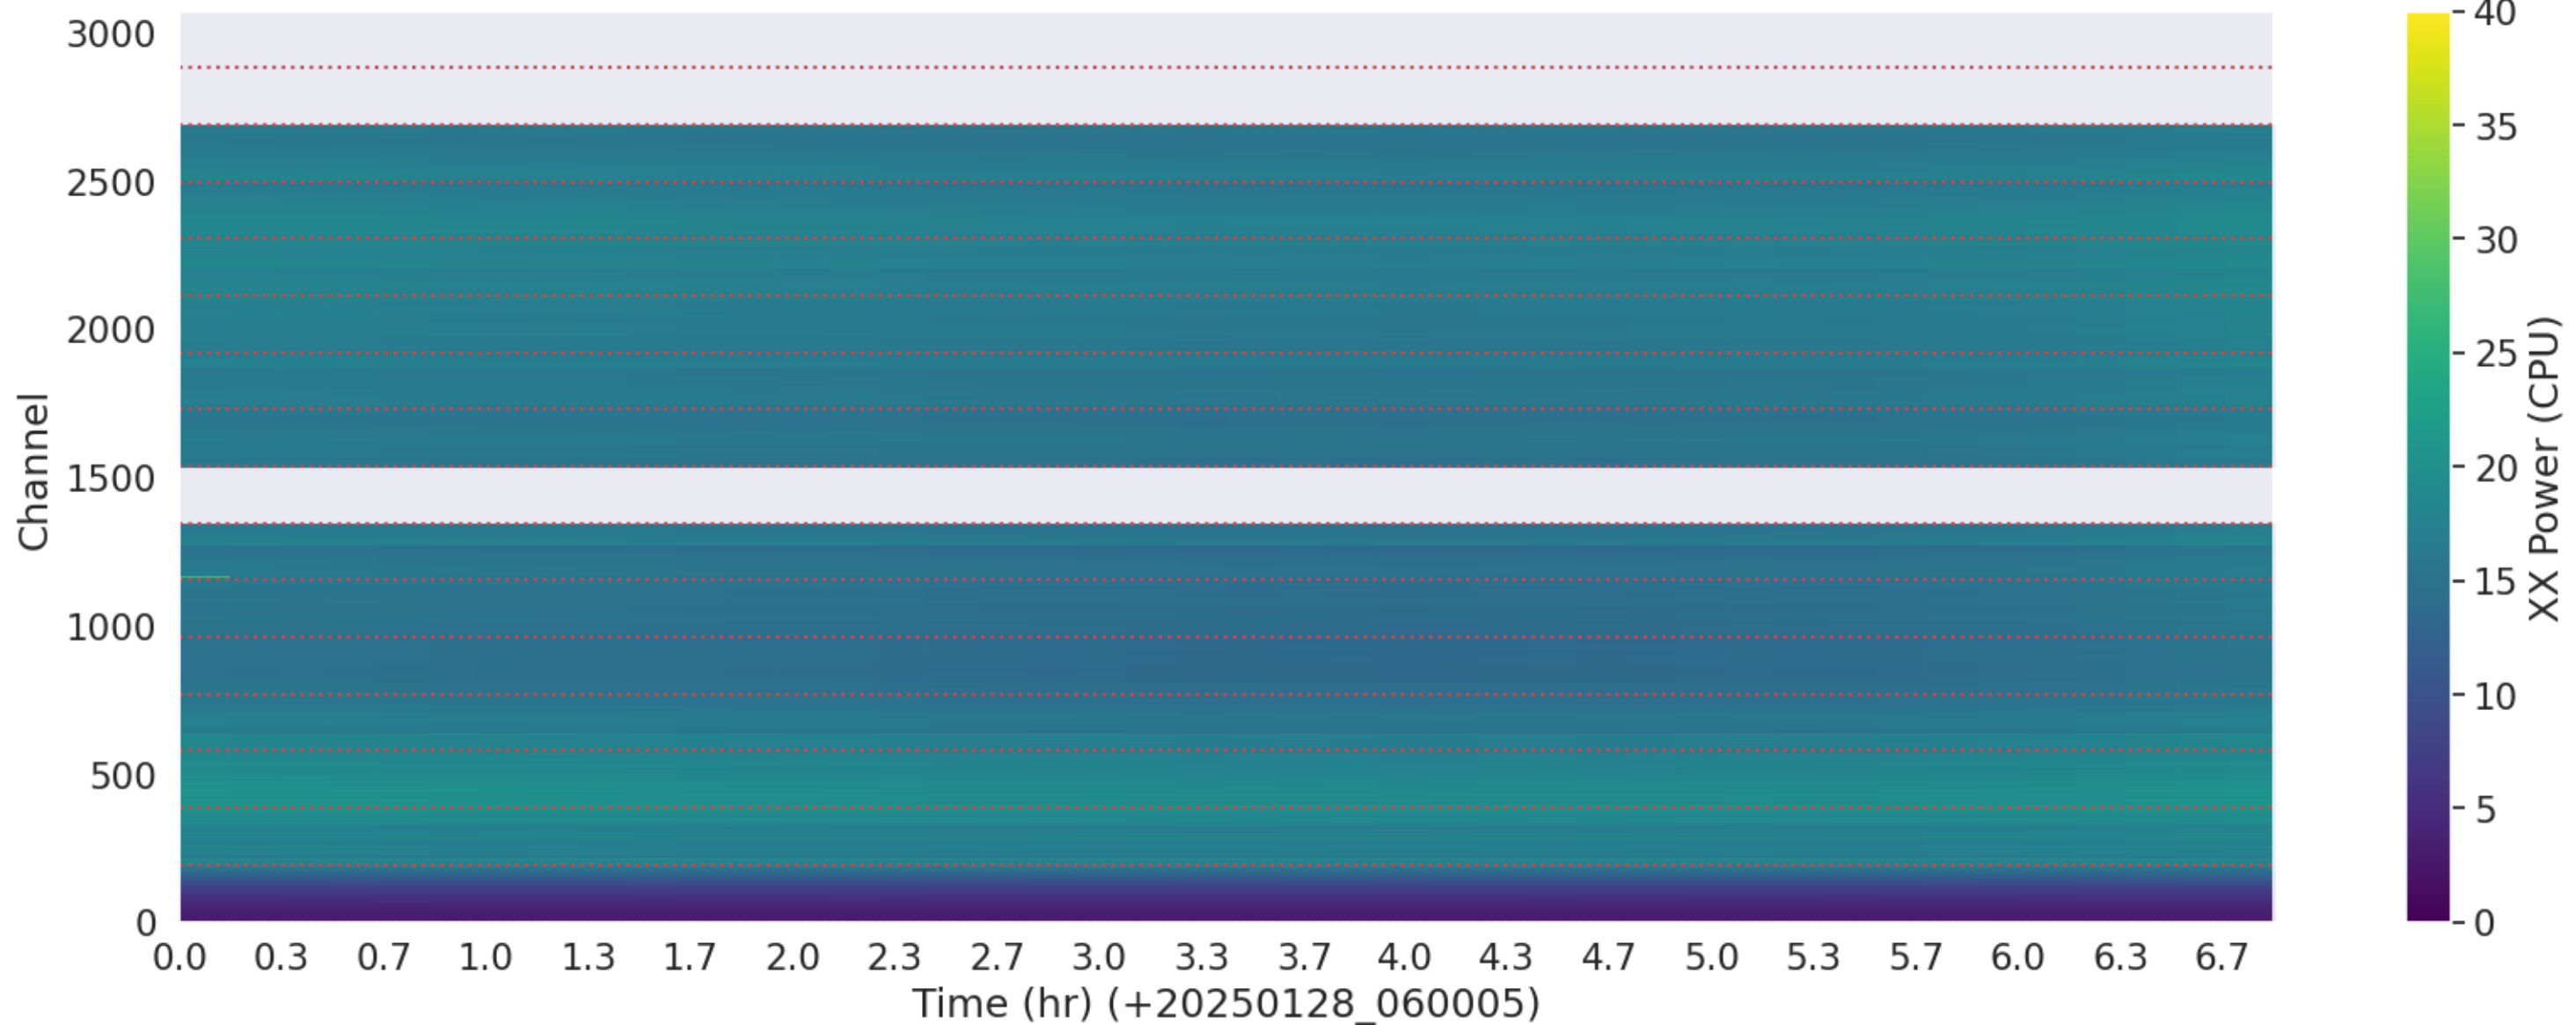

LWA361 - Correlator# 158 - XX - FLAGS: Good