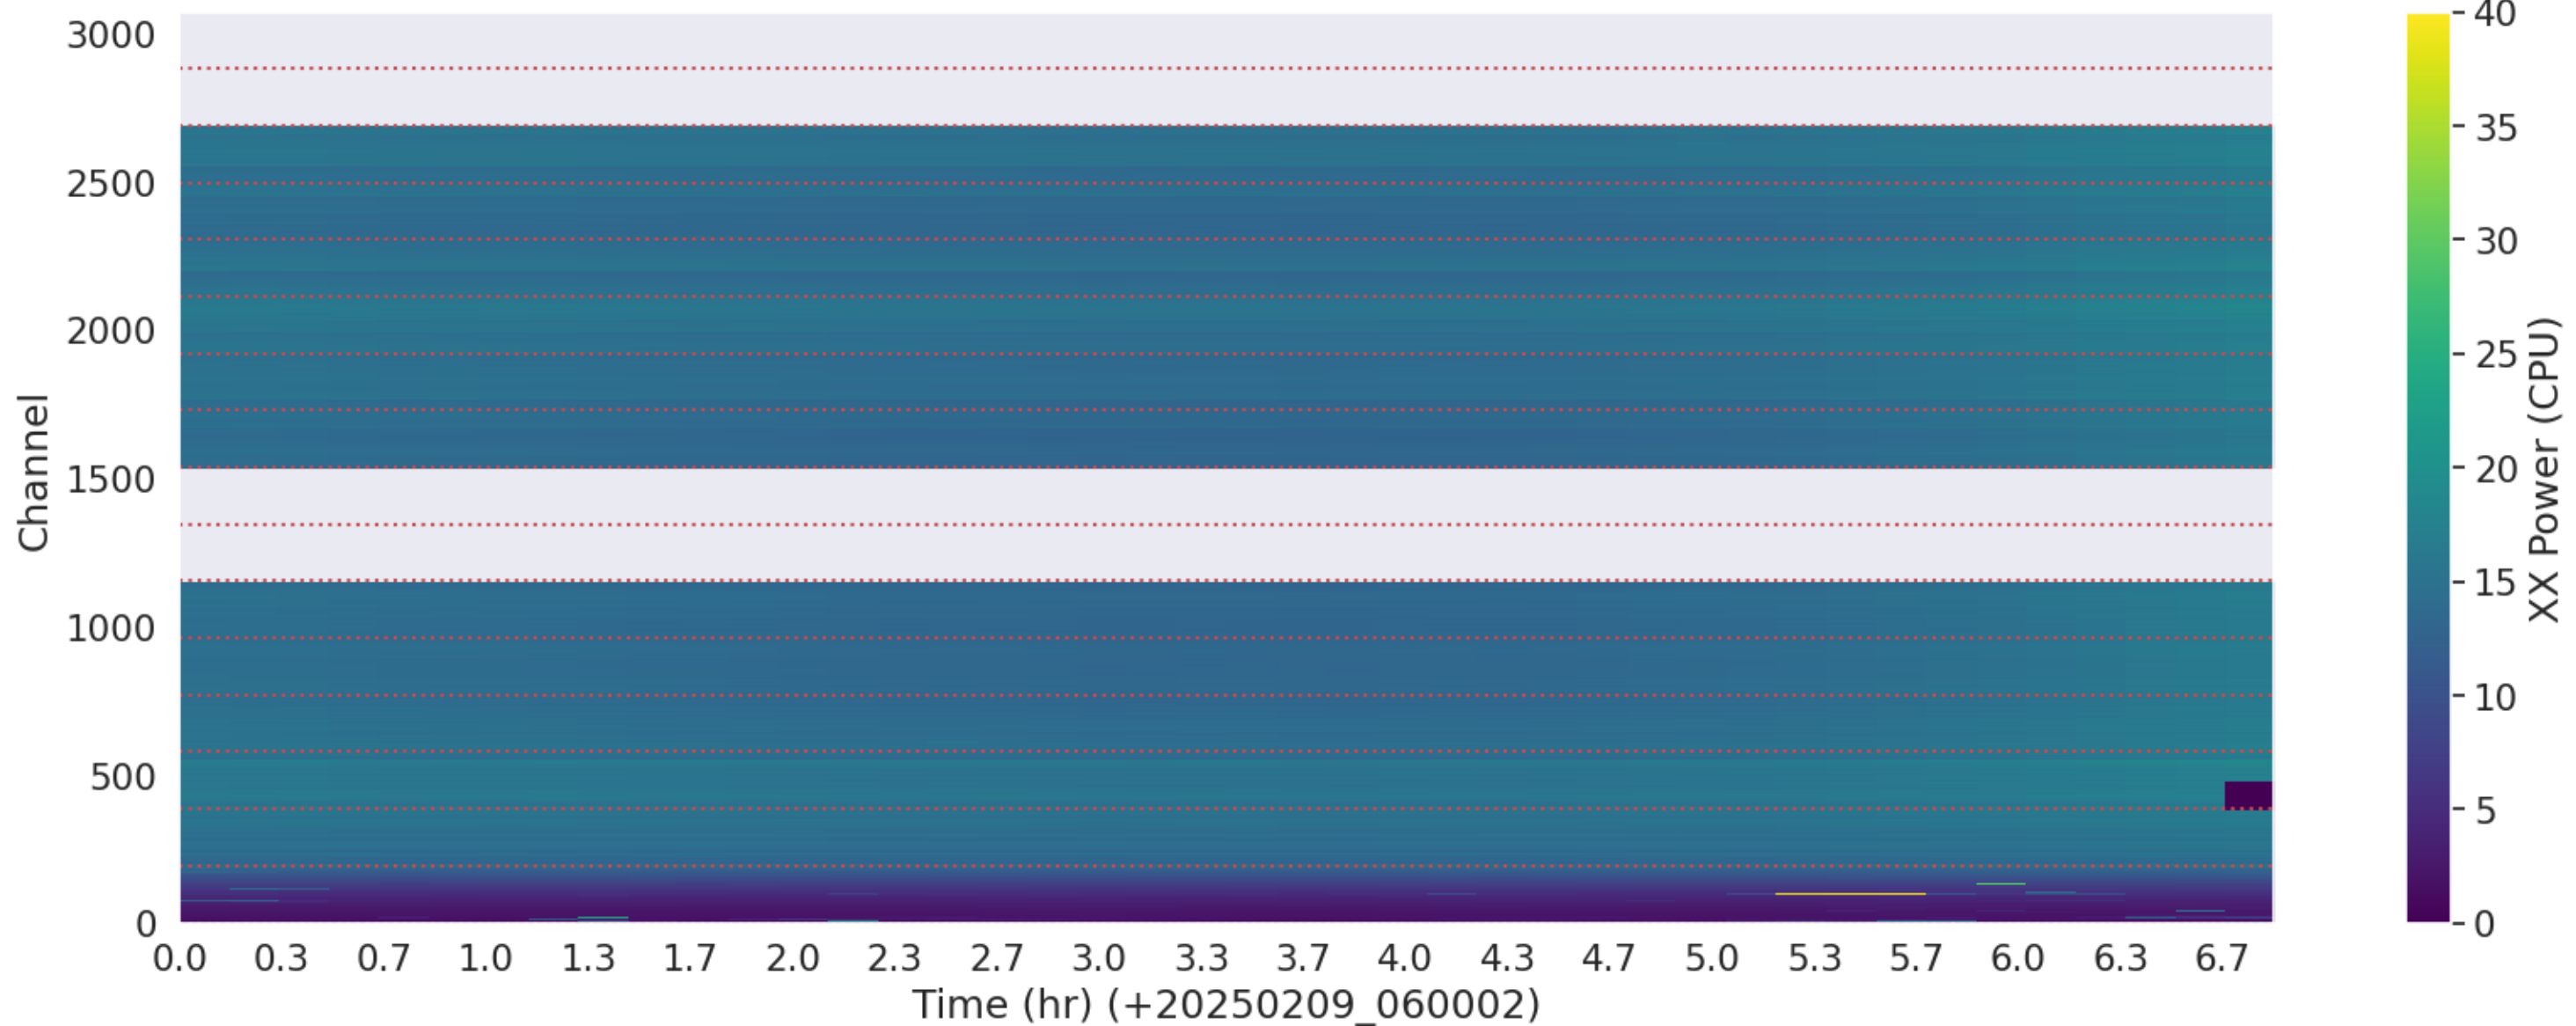

LWA012 - Correlator# 074 - XX - FLAGS: Good