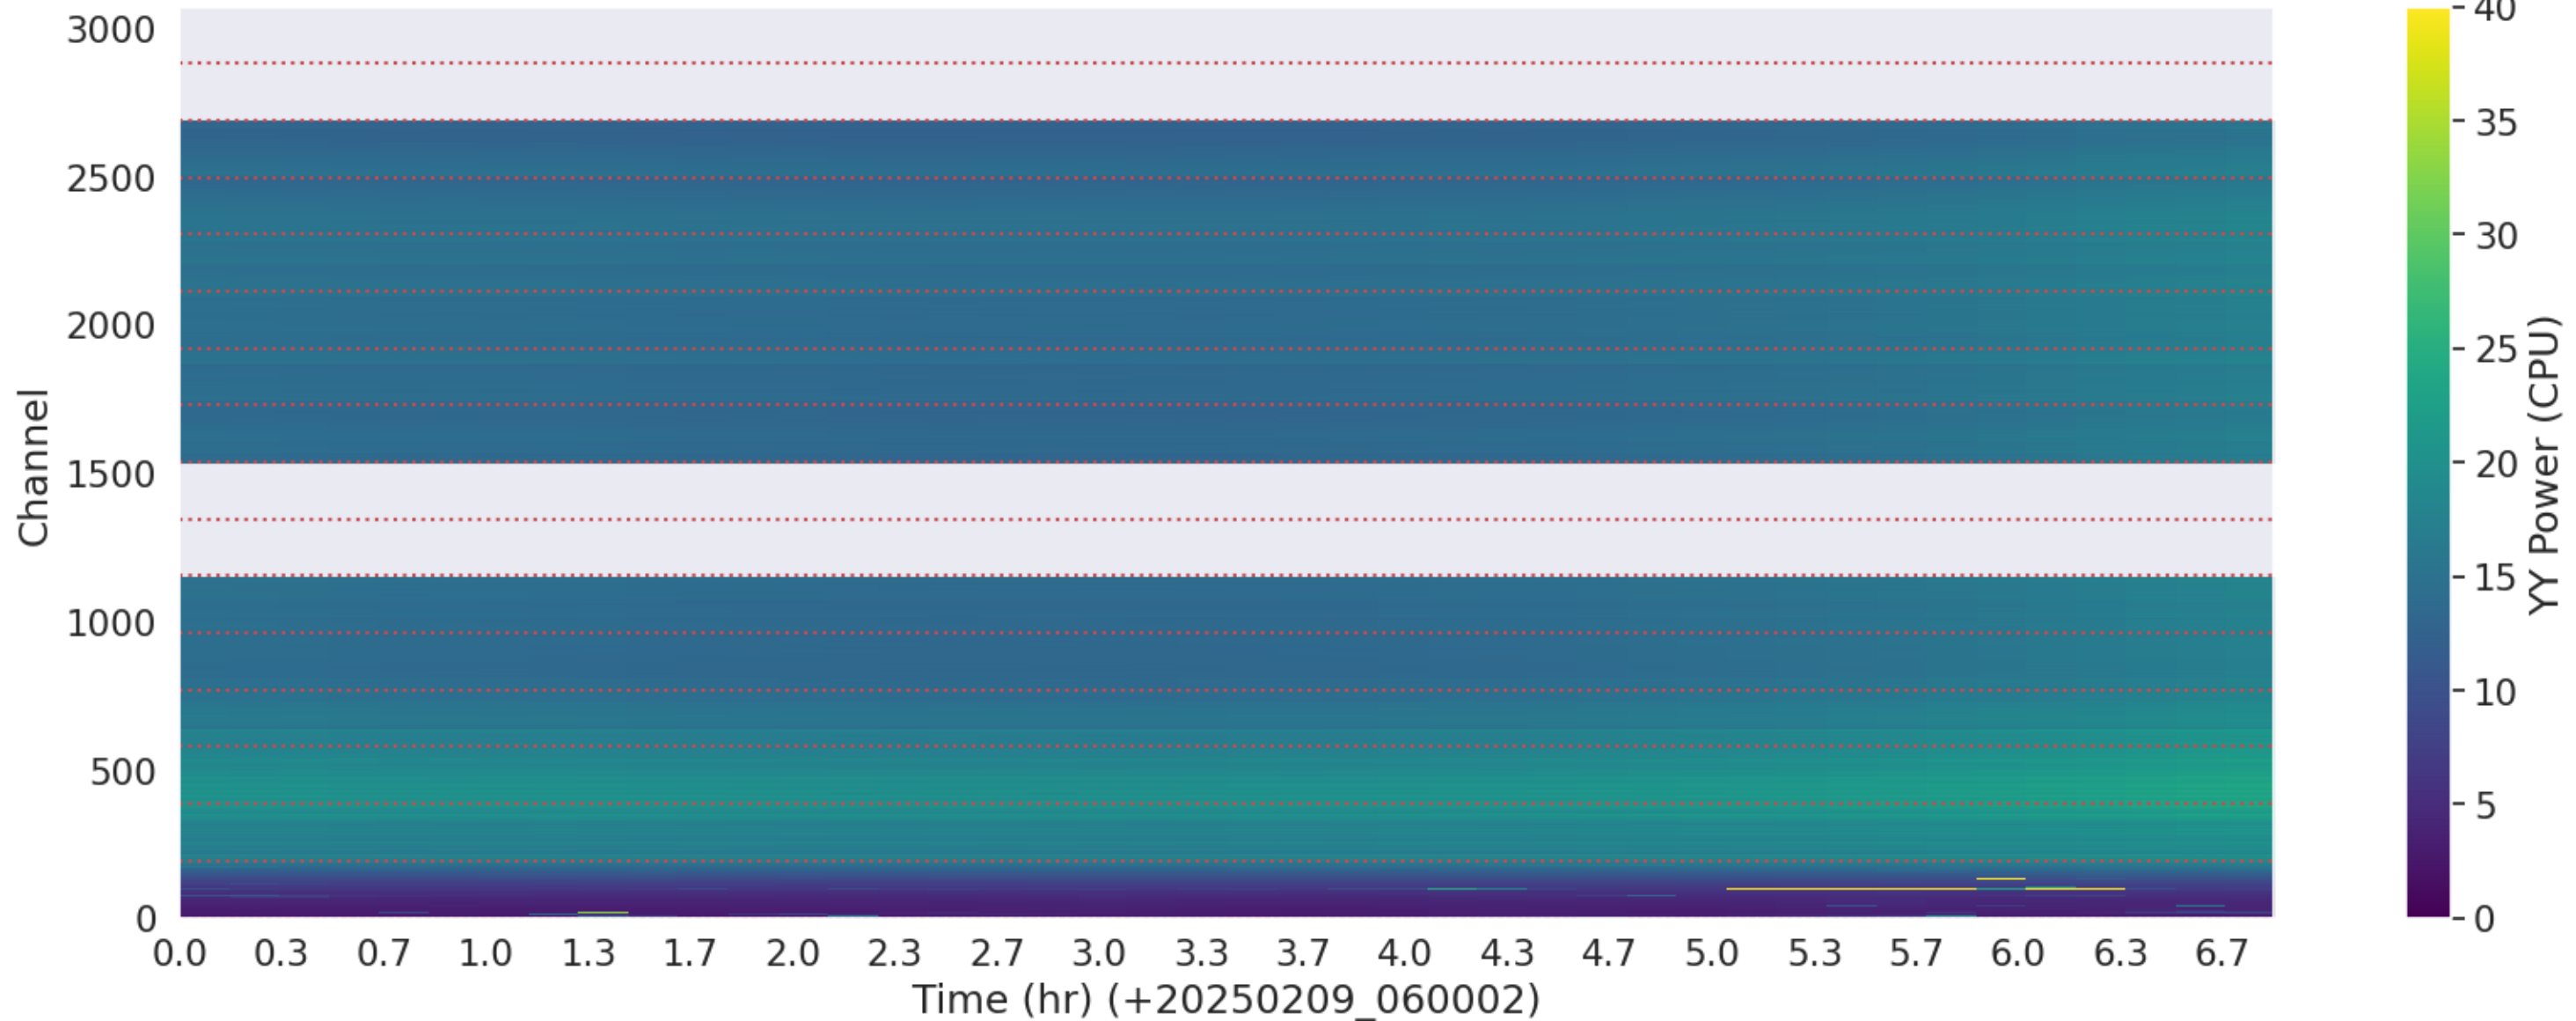

LWA121 - Correlator# 153 - YY - FLAGS: Good

LWA325 - Correlator# 154 - XX - FLAGS: Good

LWA325 - Correlator# 154 - YY - FLAGS: Good

LWA316 - Correlator# 155 - XX - FLAGS: Good

LWA316 - Correlator# 155 - YY - FLAGS: Good