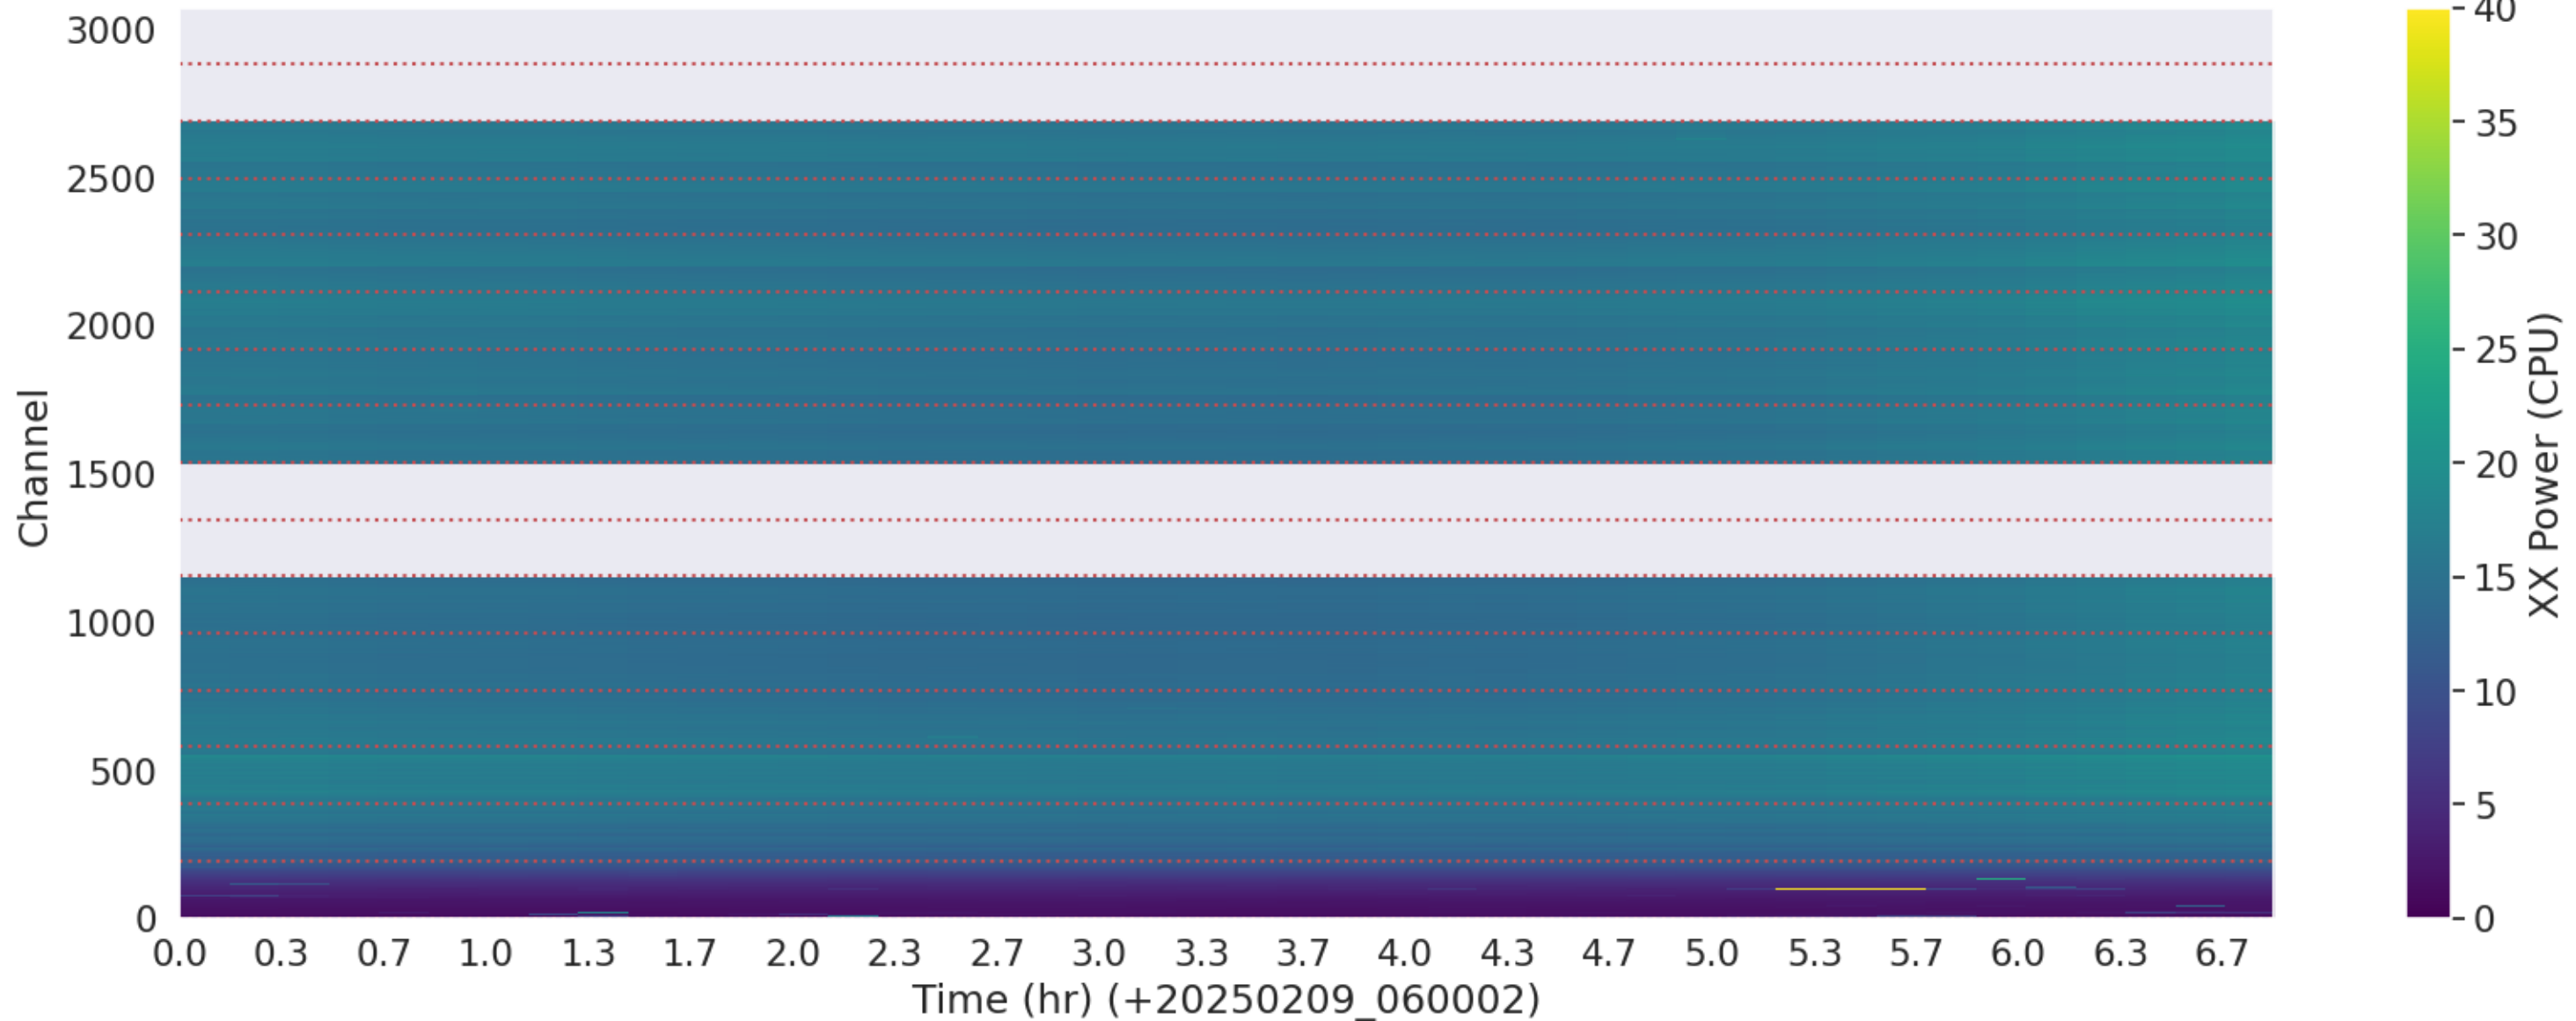

# LWA017 - Correlator# 101 - XX - FLAGS: Good

LWA017 - Correlator# 101 - YY - FLAGS: Good

LWA020 - Correlator# 102 - XX - FLAGS: Good

LWA020 - Correlator# 102 - YY - FLAGS: Good

LWA019 - Correlator# 103 - XX - FLAGS: Good