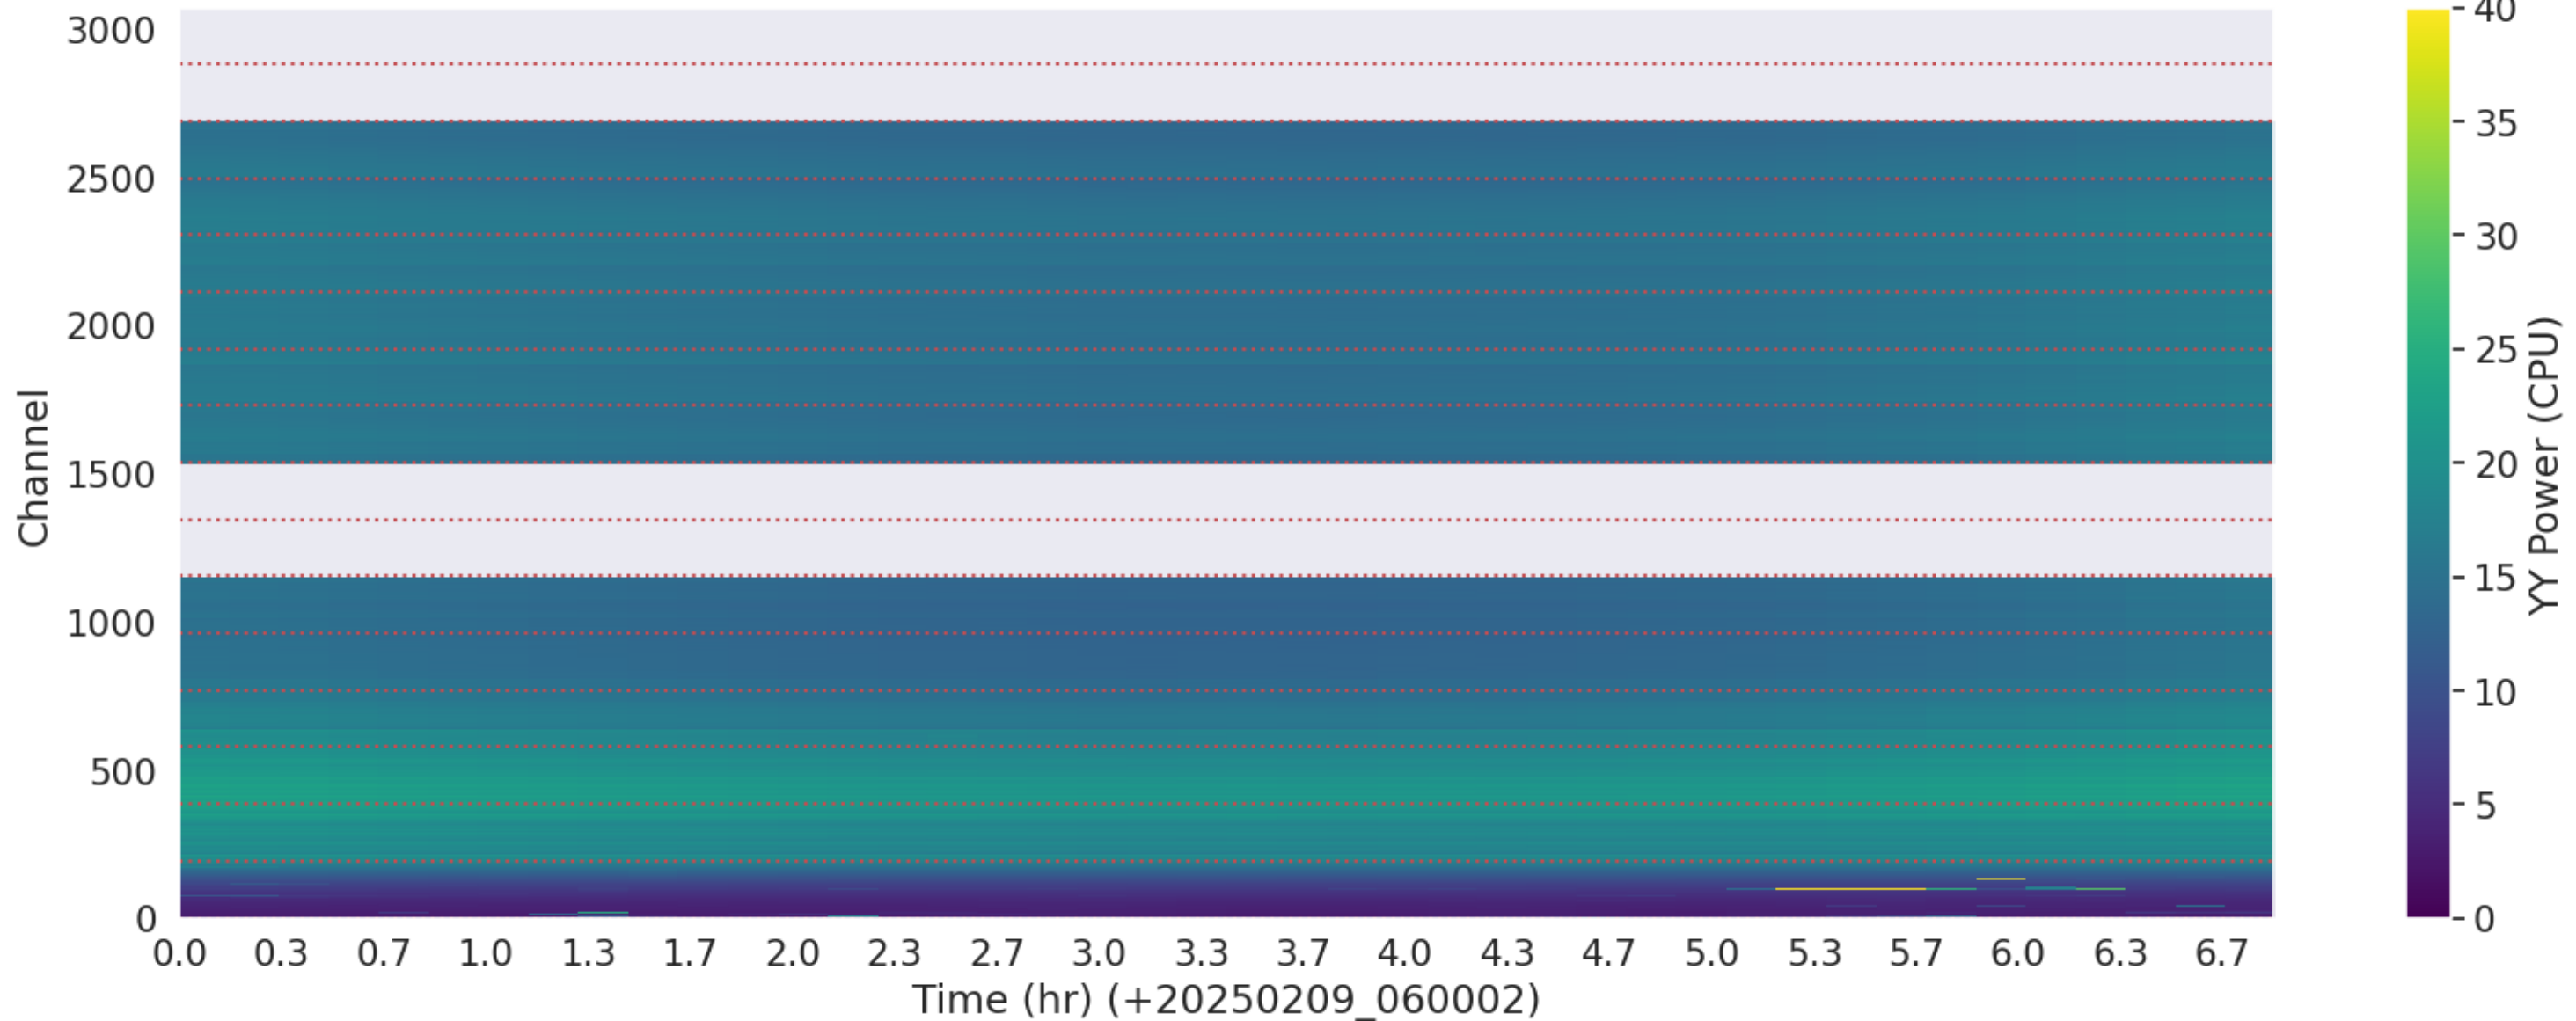

LWA178 - Correlator# 221 - YY - FLAGS: Good

LWA355 - Correlator# 222 - XX - FLAGS: Good

LWA355 - Correlator# 222 - YY - FLAGS: Good

LWA287 - Correlator# 223 - YY - FLAGS: Good

LWA124 - Correlator# 224 - XX - FLAGS: HighTimeVar