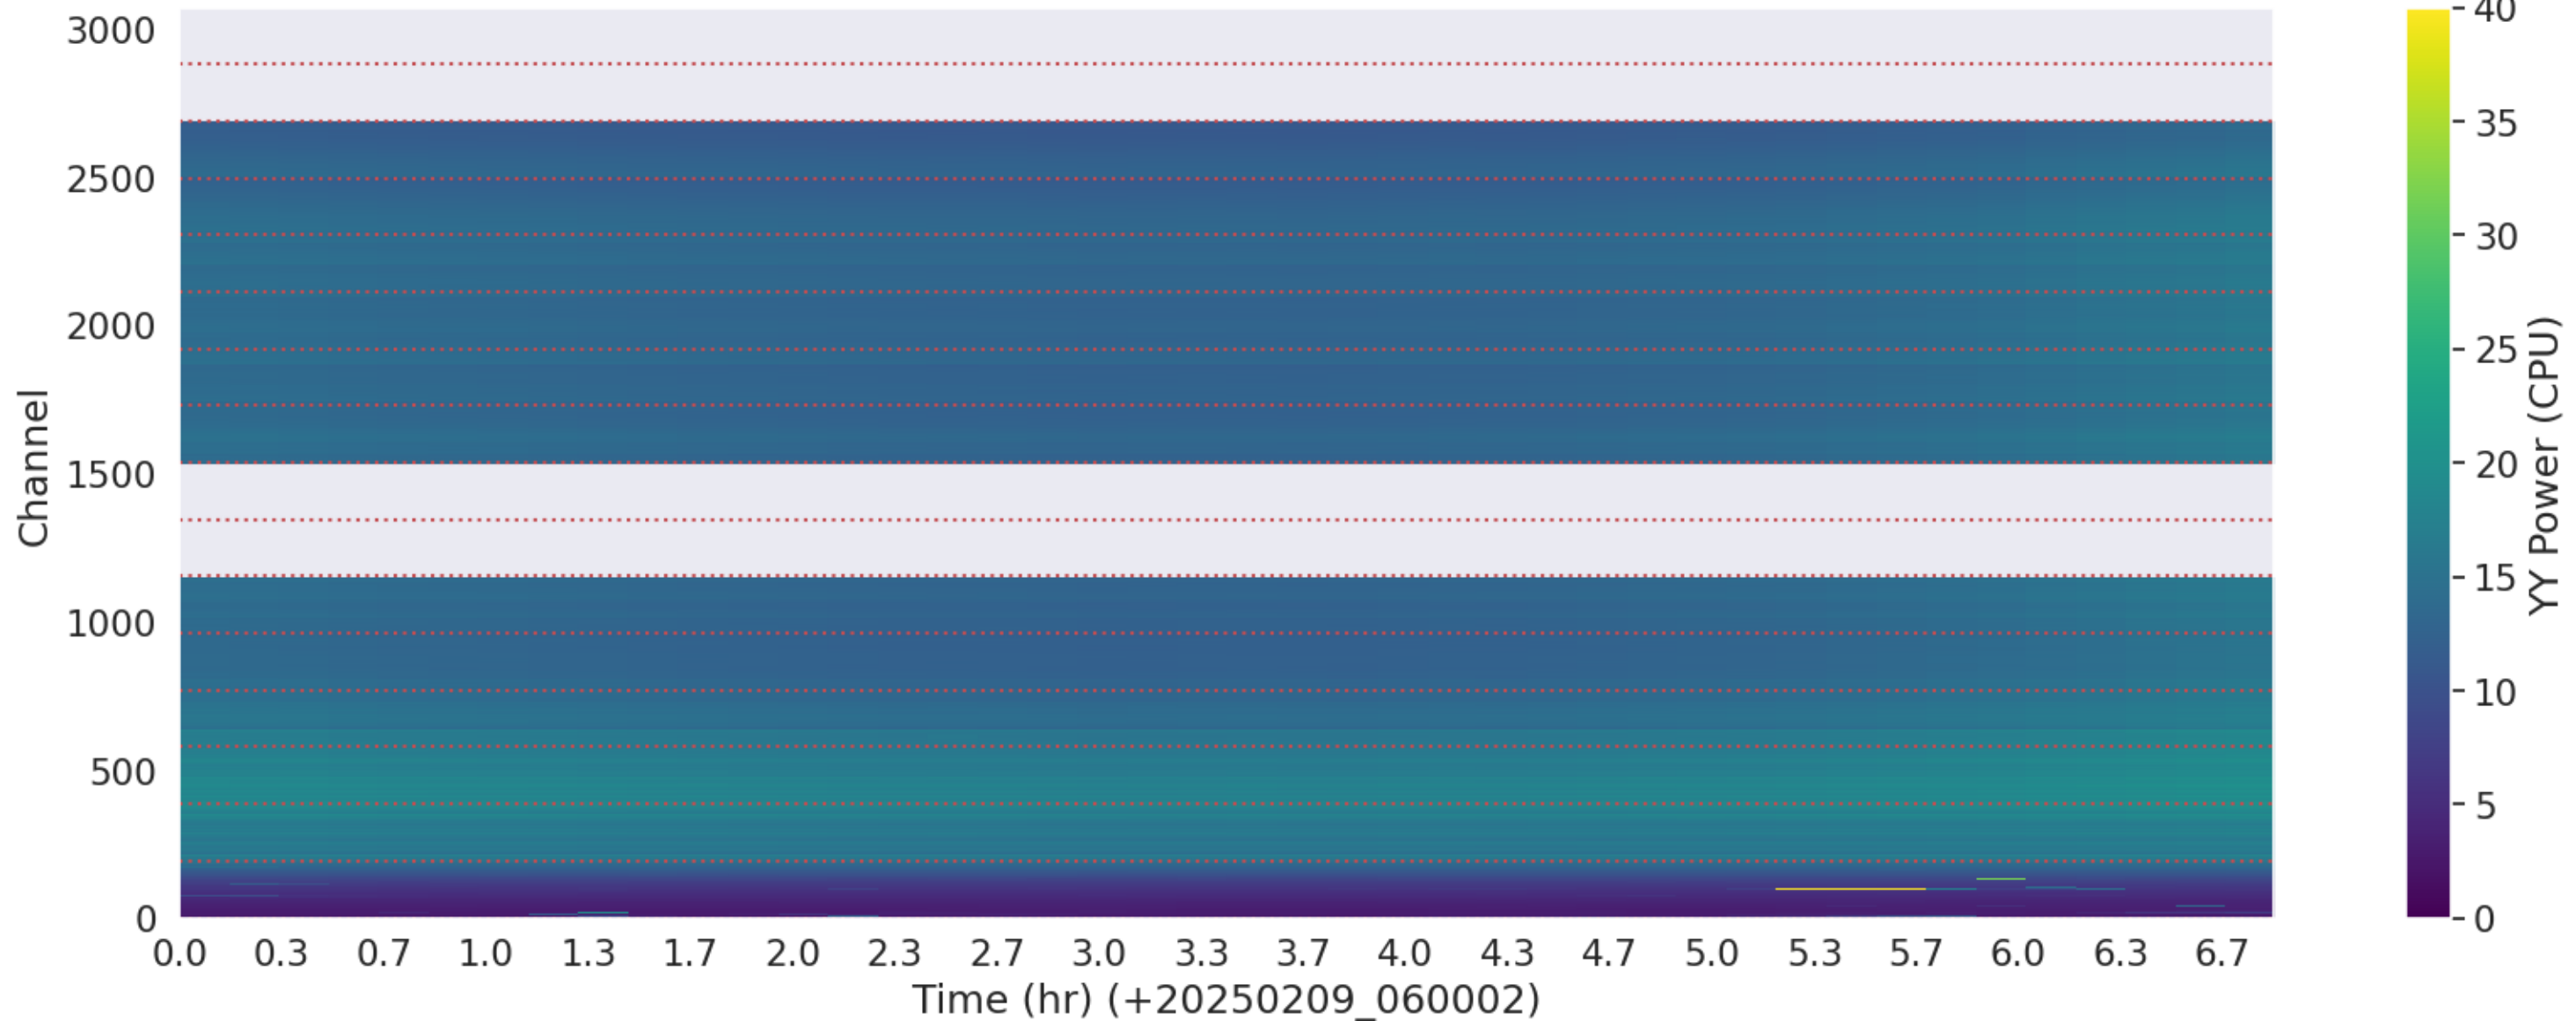

LWA188 - Correlator# 228 - XX - FLAGS: Good