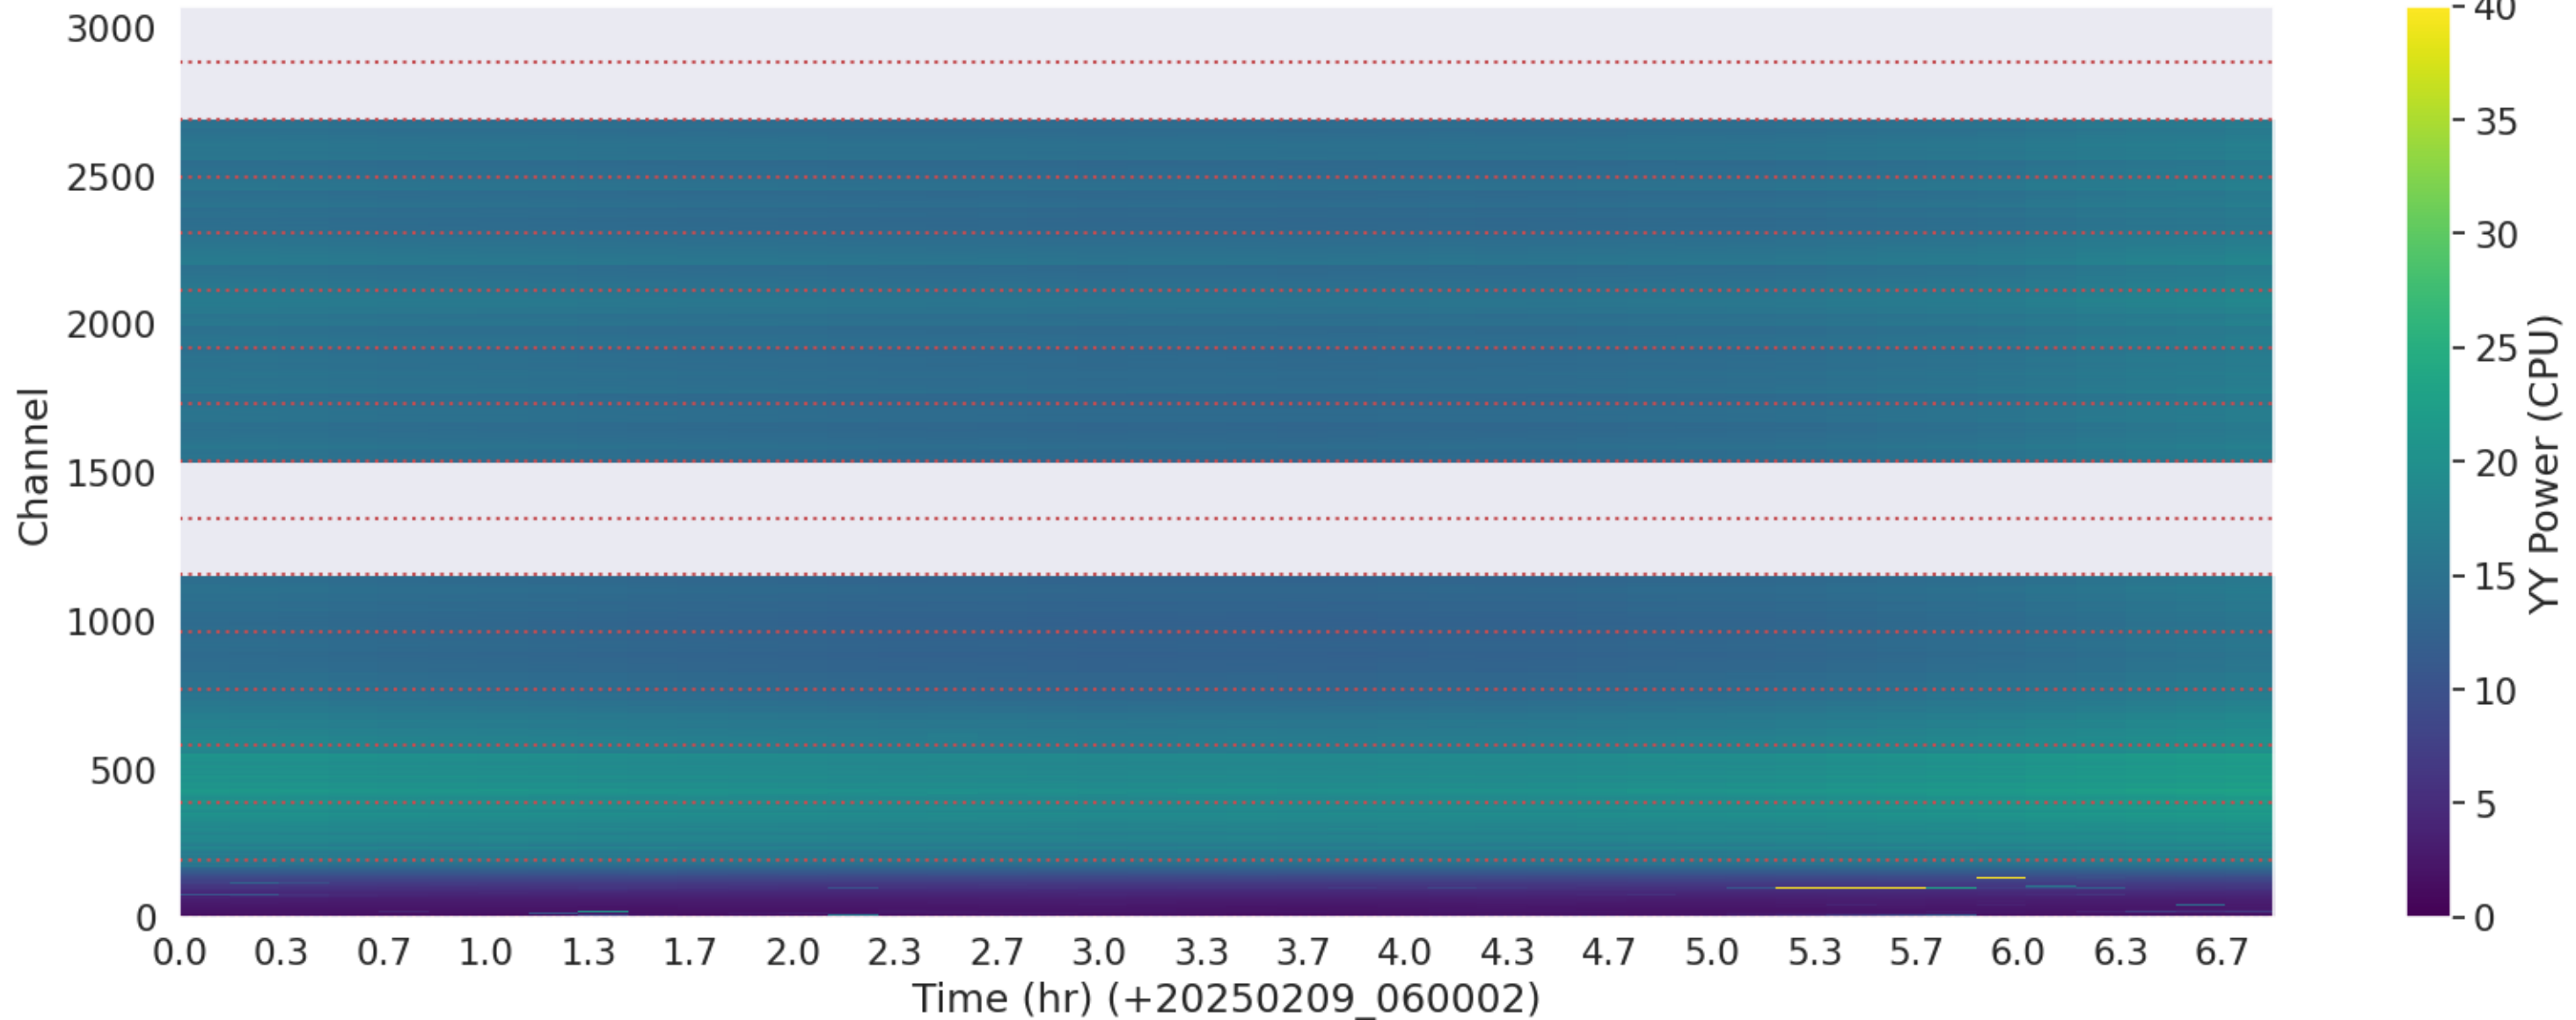

LWA100 - Correlator# 175 - YY - FLAGS: Good

LWA103 - Correlator# 176 - XX - FLAGS: HighTimeVar

LWA103 - Correlator# 176 - YY - FLAGS: Good

LWA102 - Correlator# 177 - XX - FLAGS: Good

LWA102 - Correlator# 177 - YY - FLAGS: Good