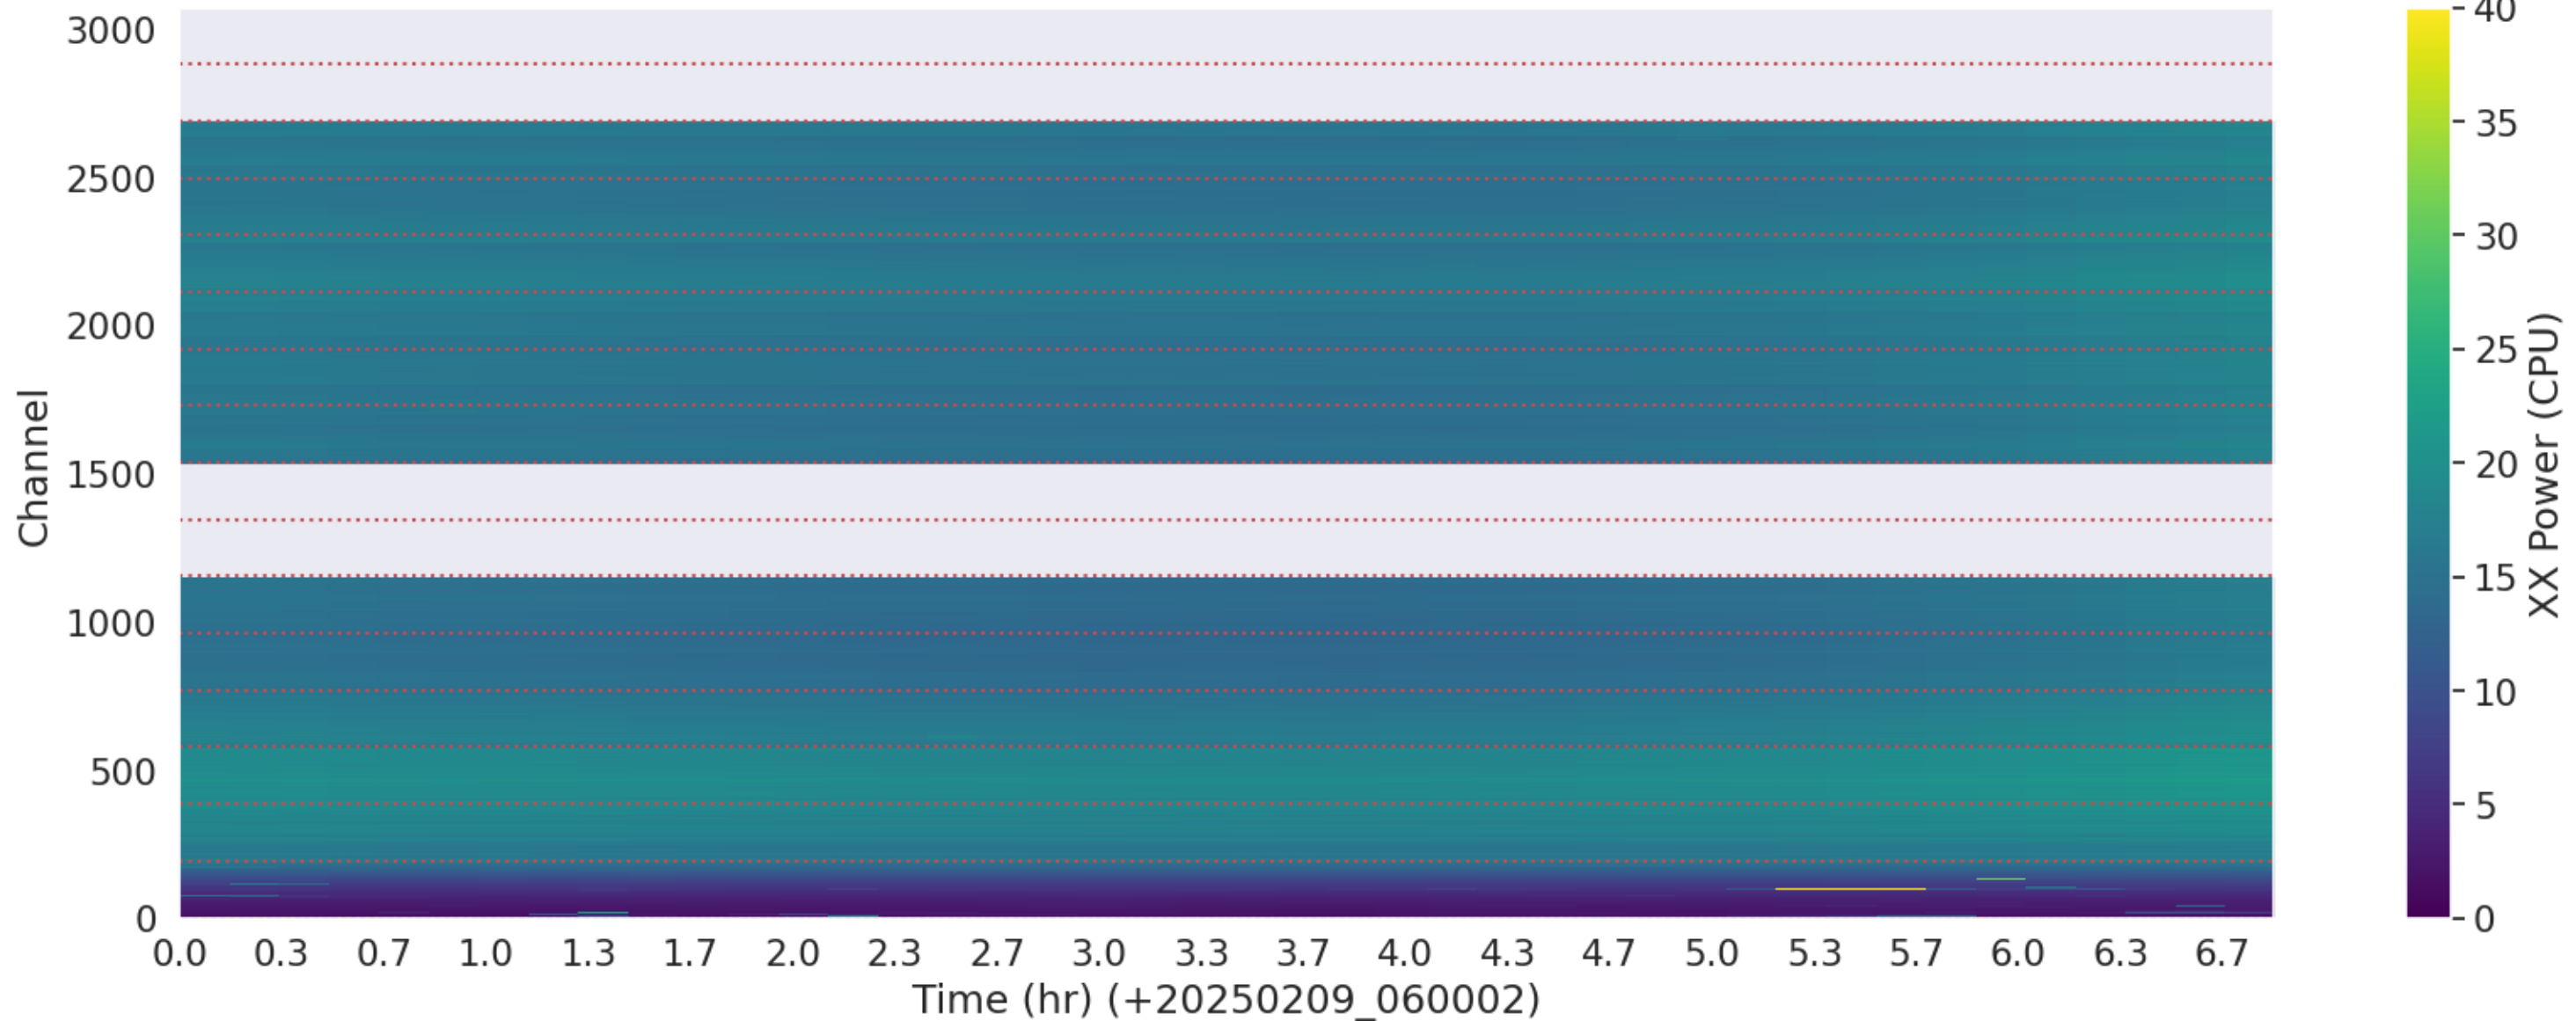

LWA148 - Correlator# 217 - YY - FLAGS: Good