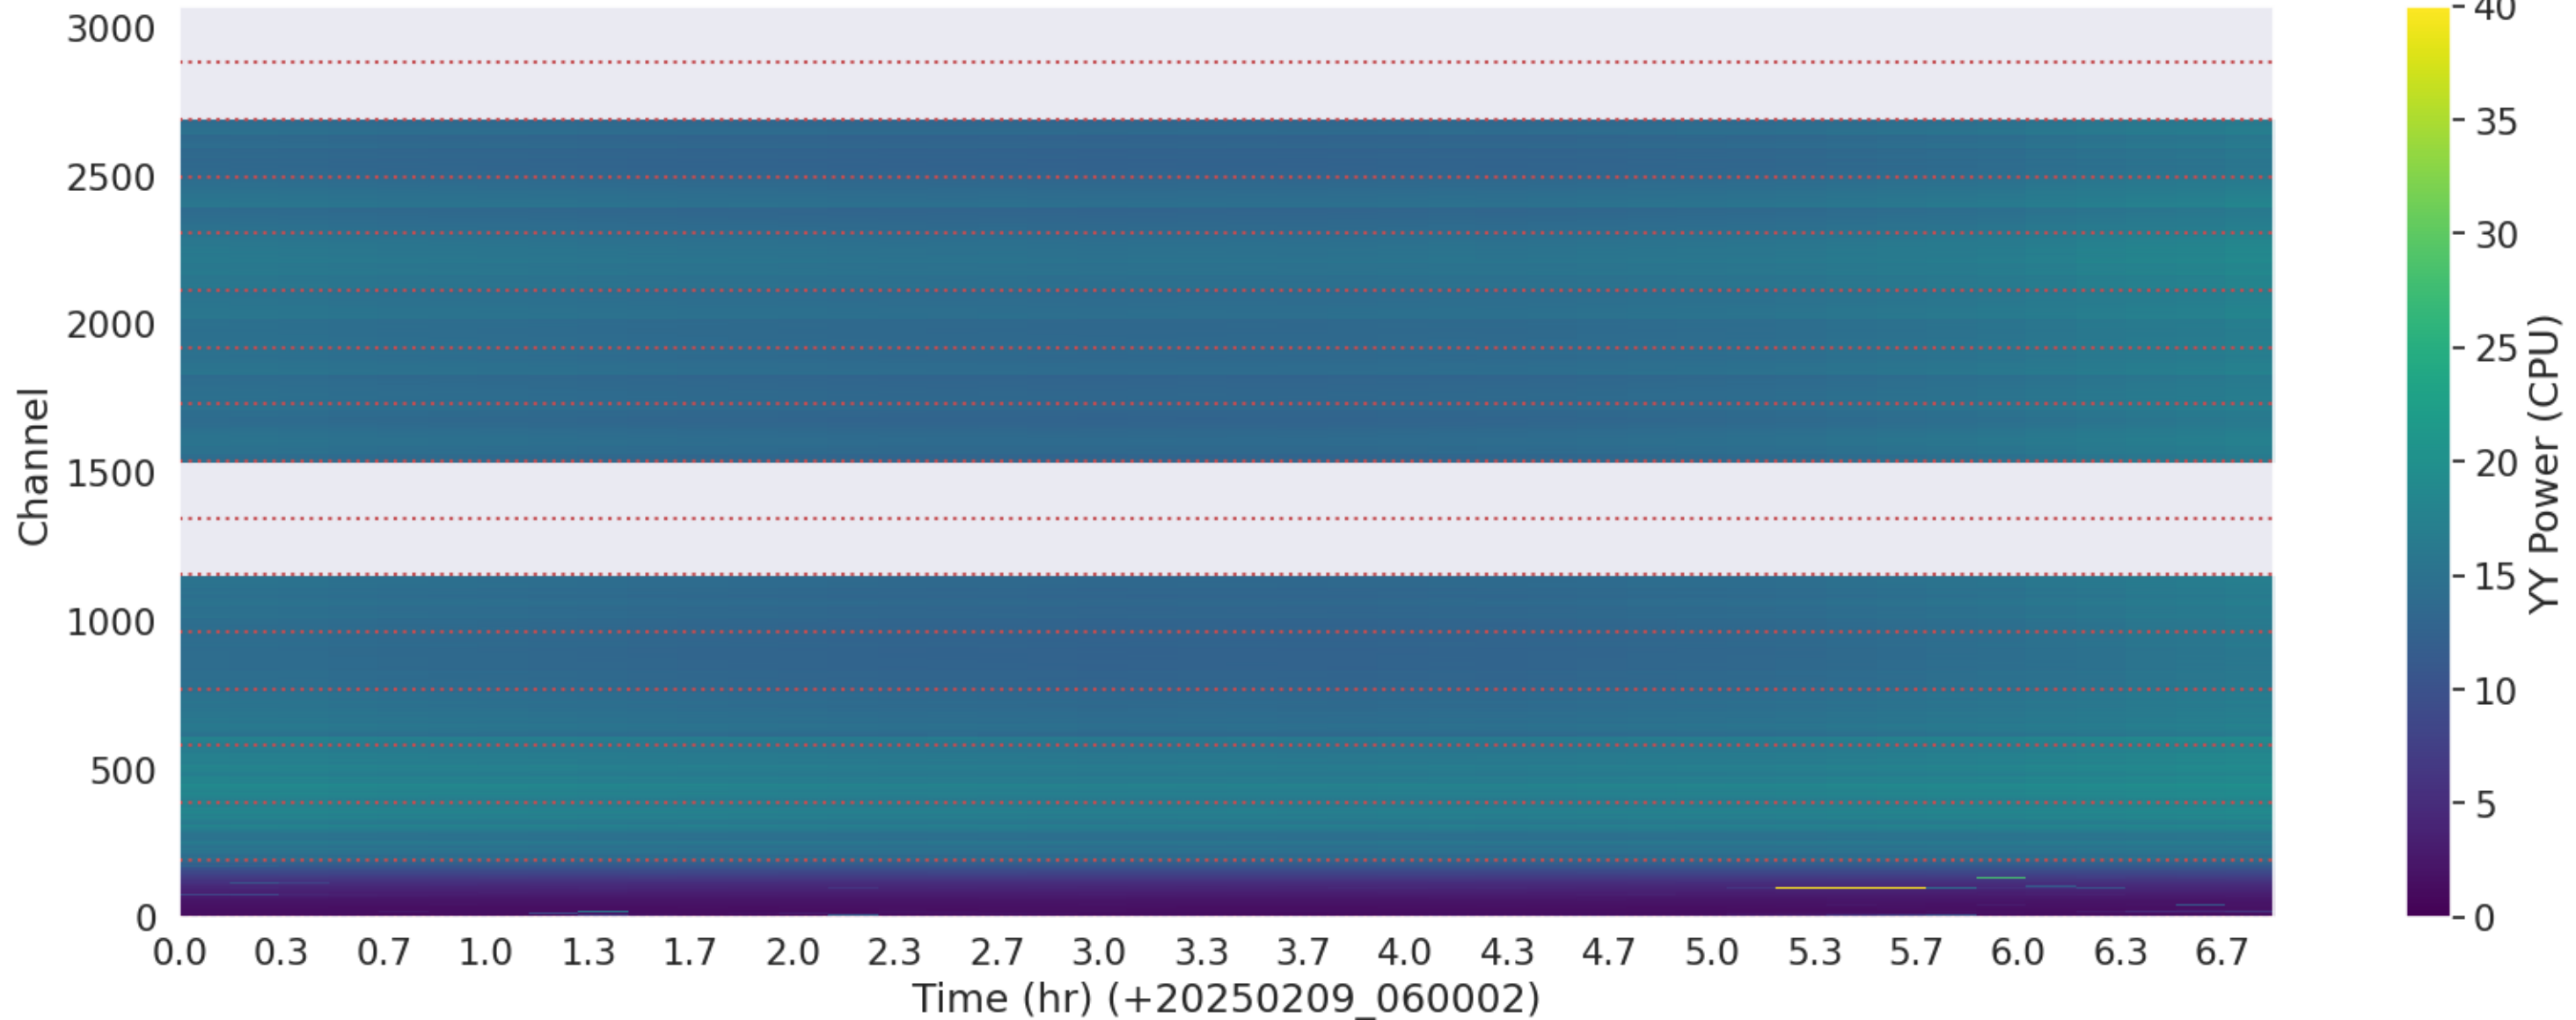

# LWA157 - Correlator# 234 - XX - FLAGS: Good

LWA157 - Correlator# 234 - YY - FLAGS: Good

LWA156 - Correlator# 235 - XX - FLAGS: Good

LWA156 - Correlator# 235 - YY - FLAGS: Good