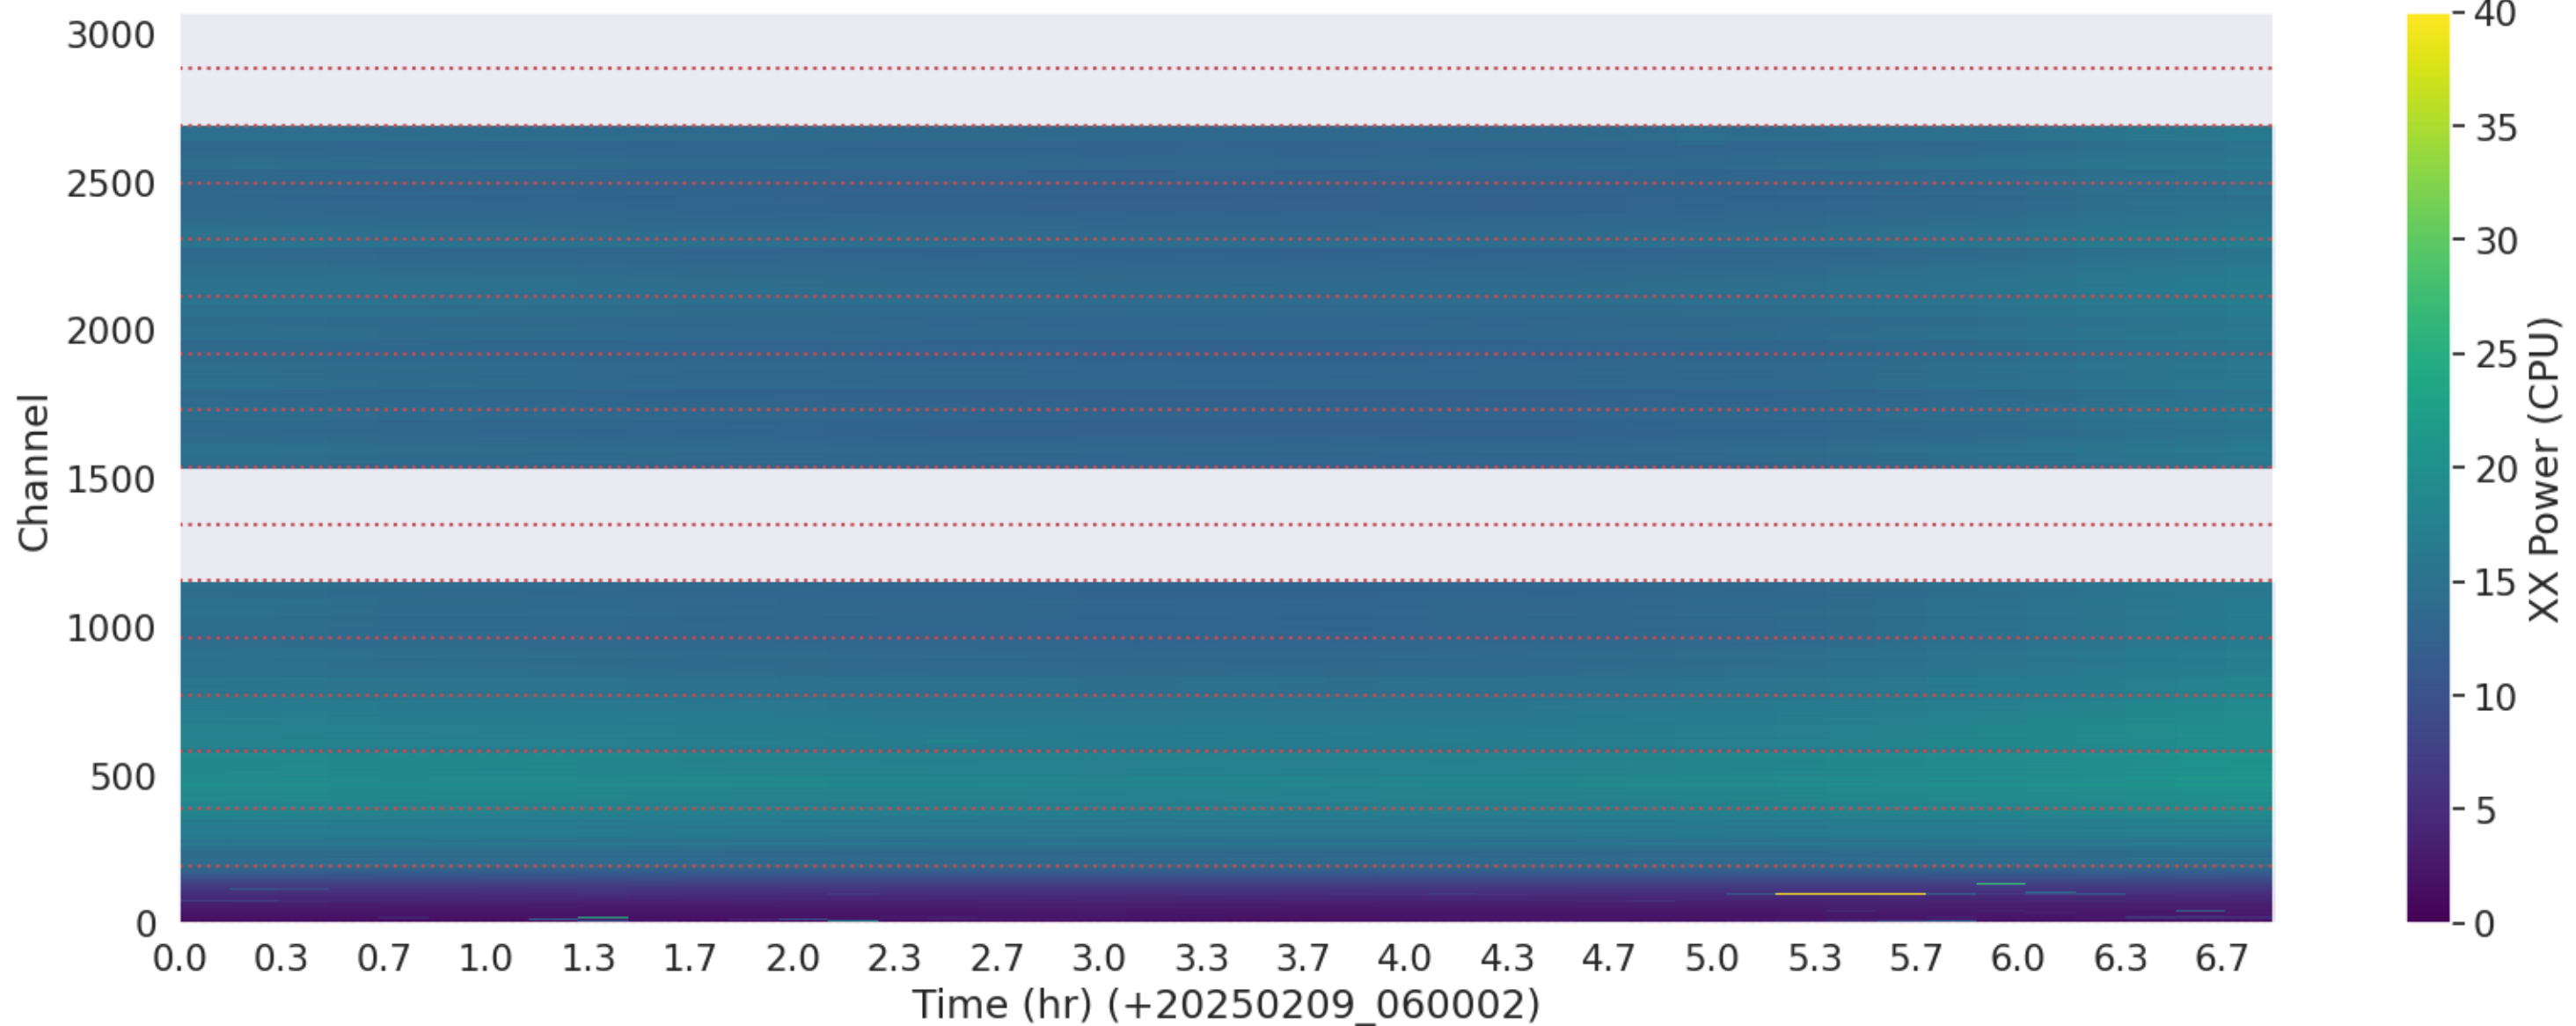

LWA244 - Correlator# 338 - YY - FLAGS: Good

LWA244 - Correlator# 338 - XX - FLAGS: Good