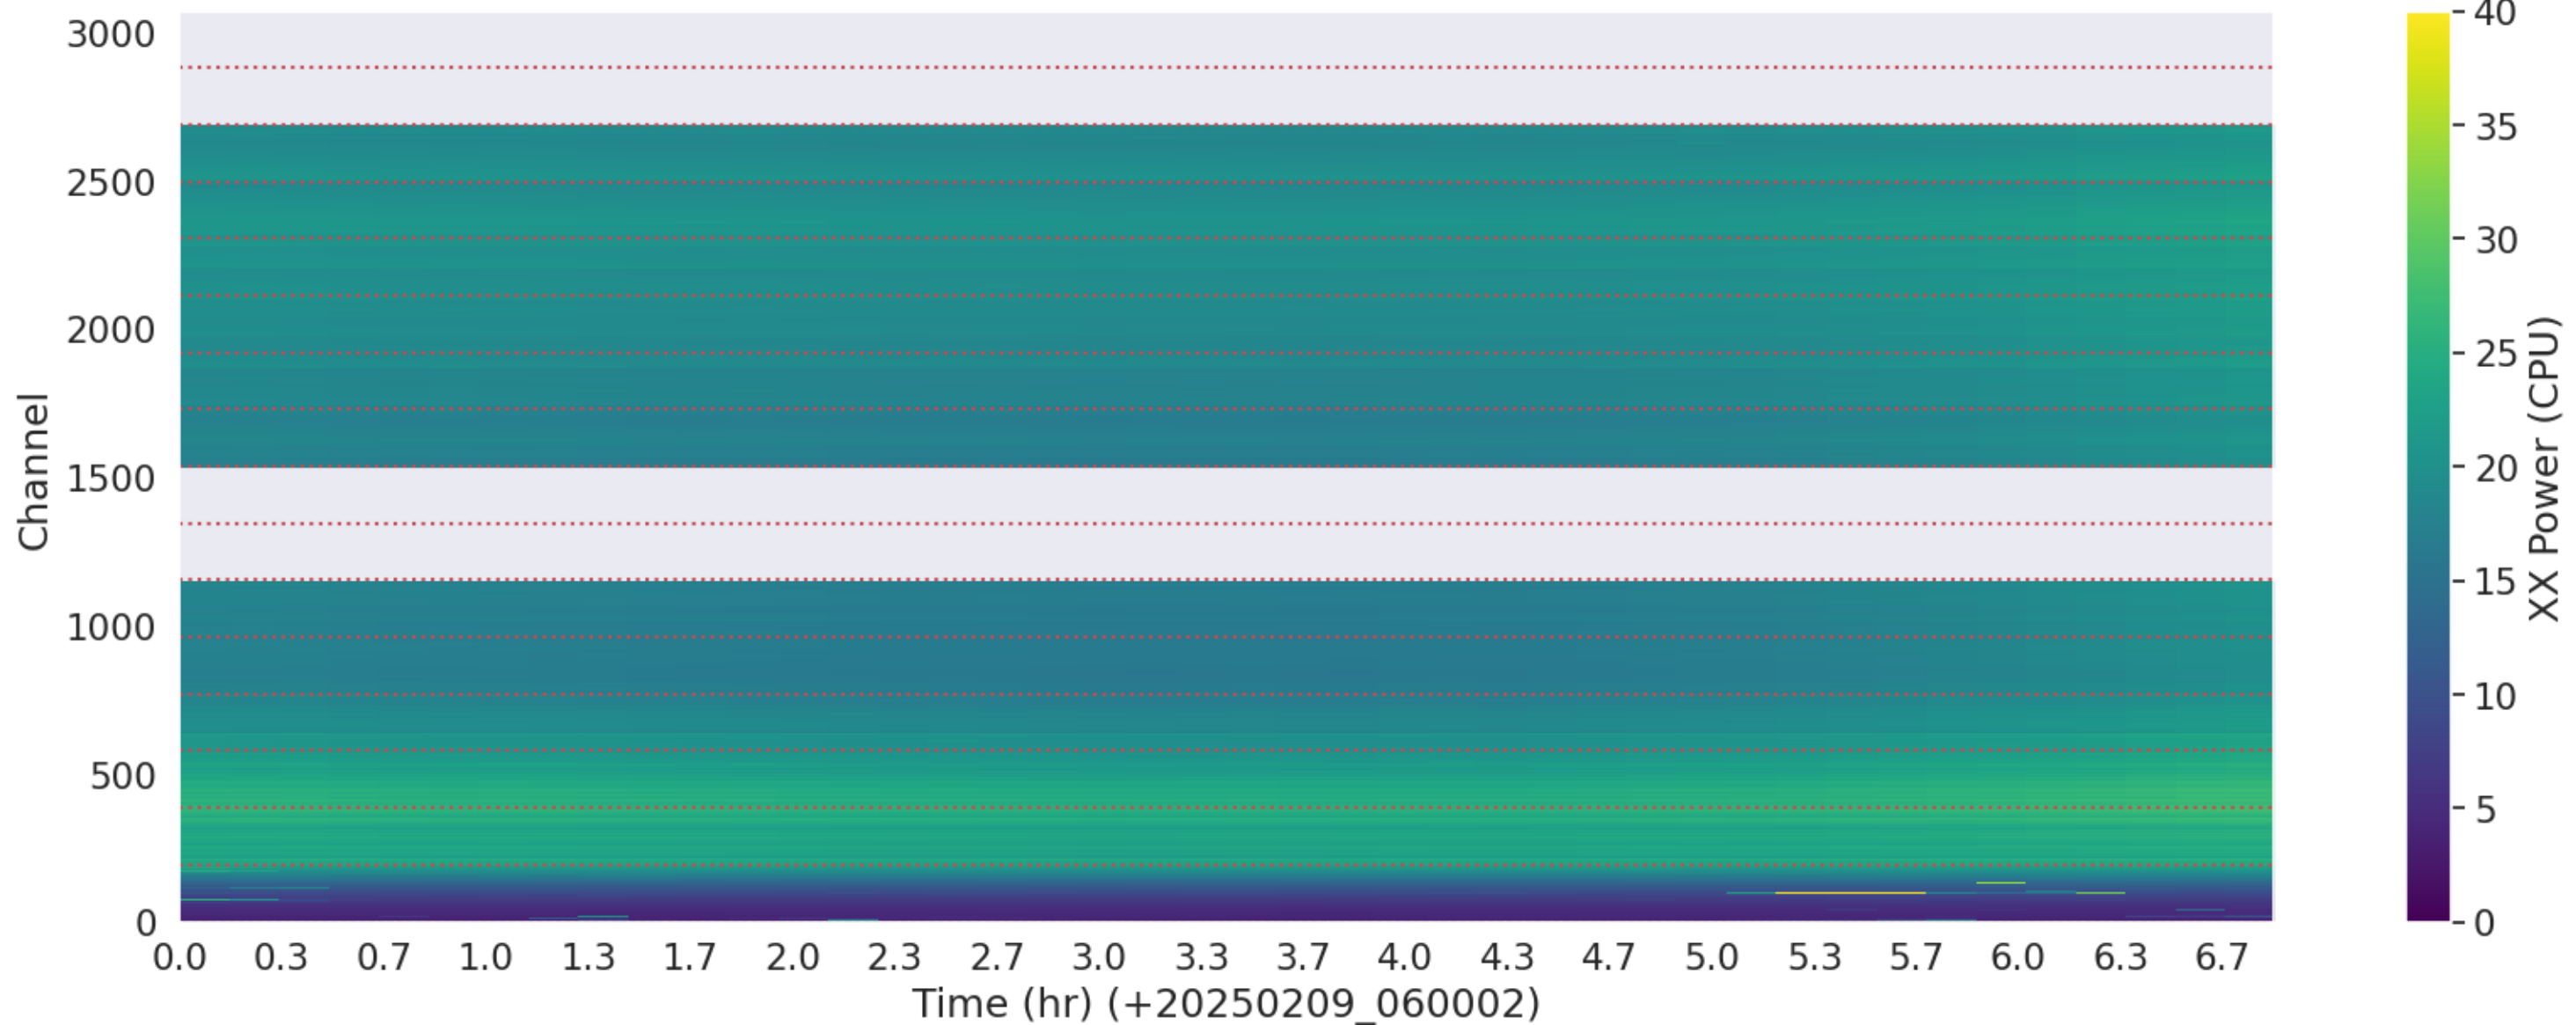

LWA315 - Correlator# 350 - YY - FLAGS: Good