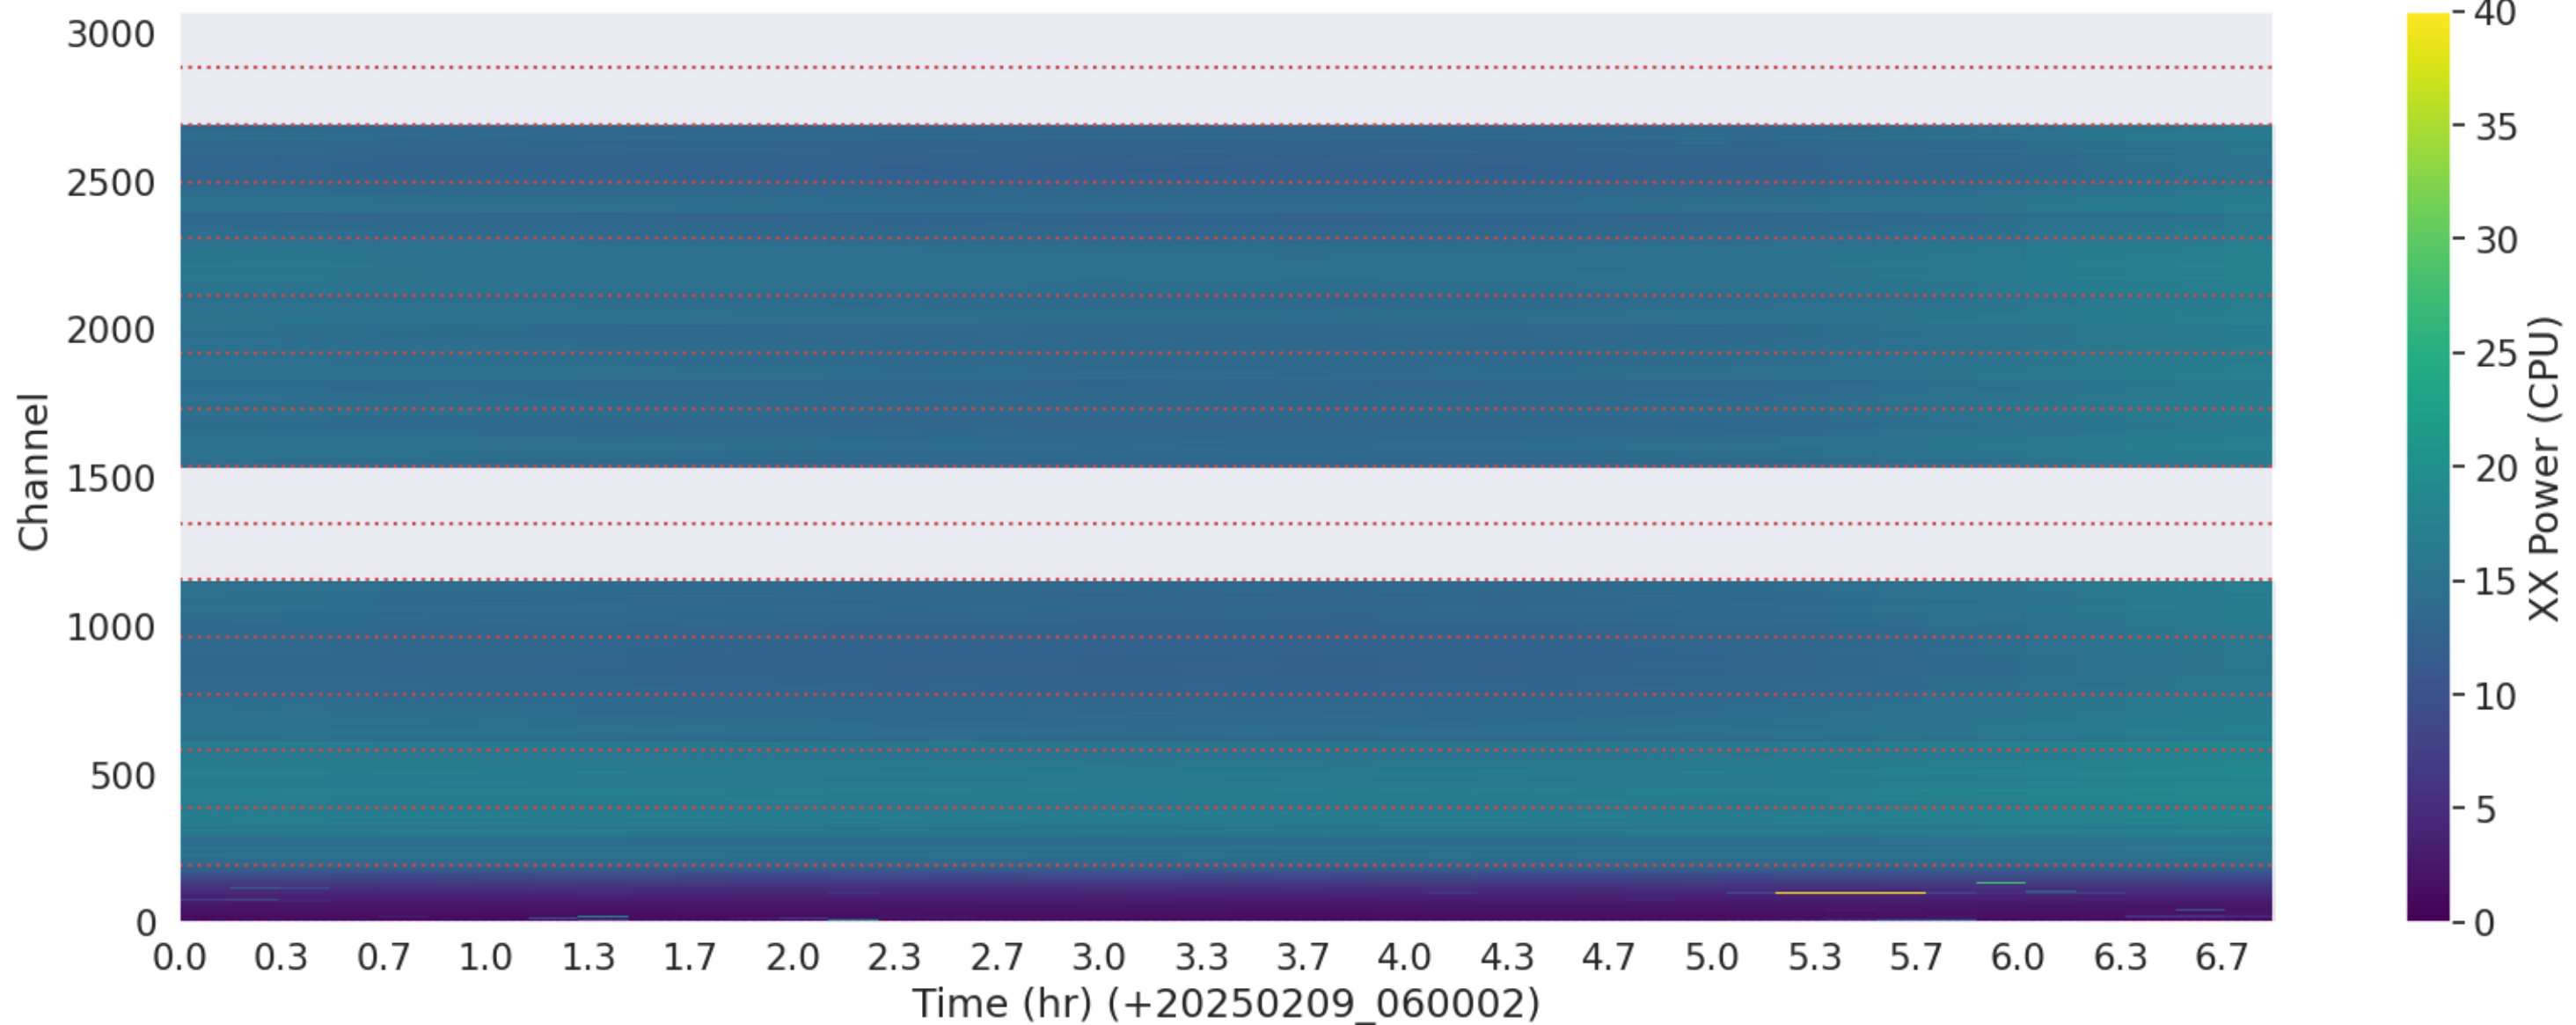

LWA156 - Correlator# 235 - YY - FLAGS: Good