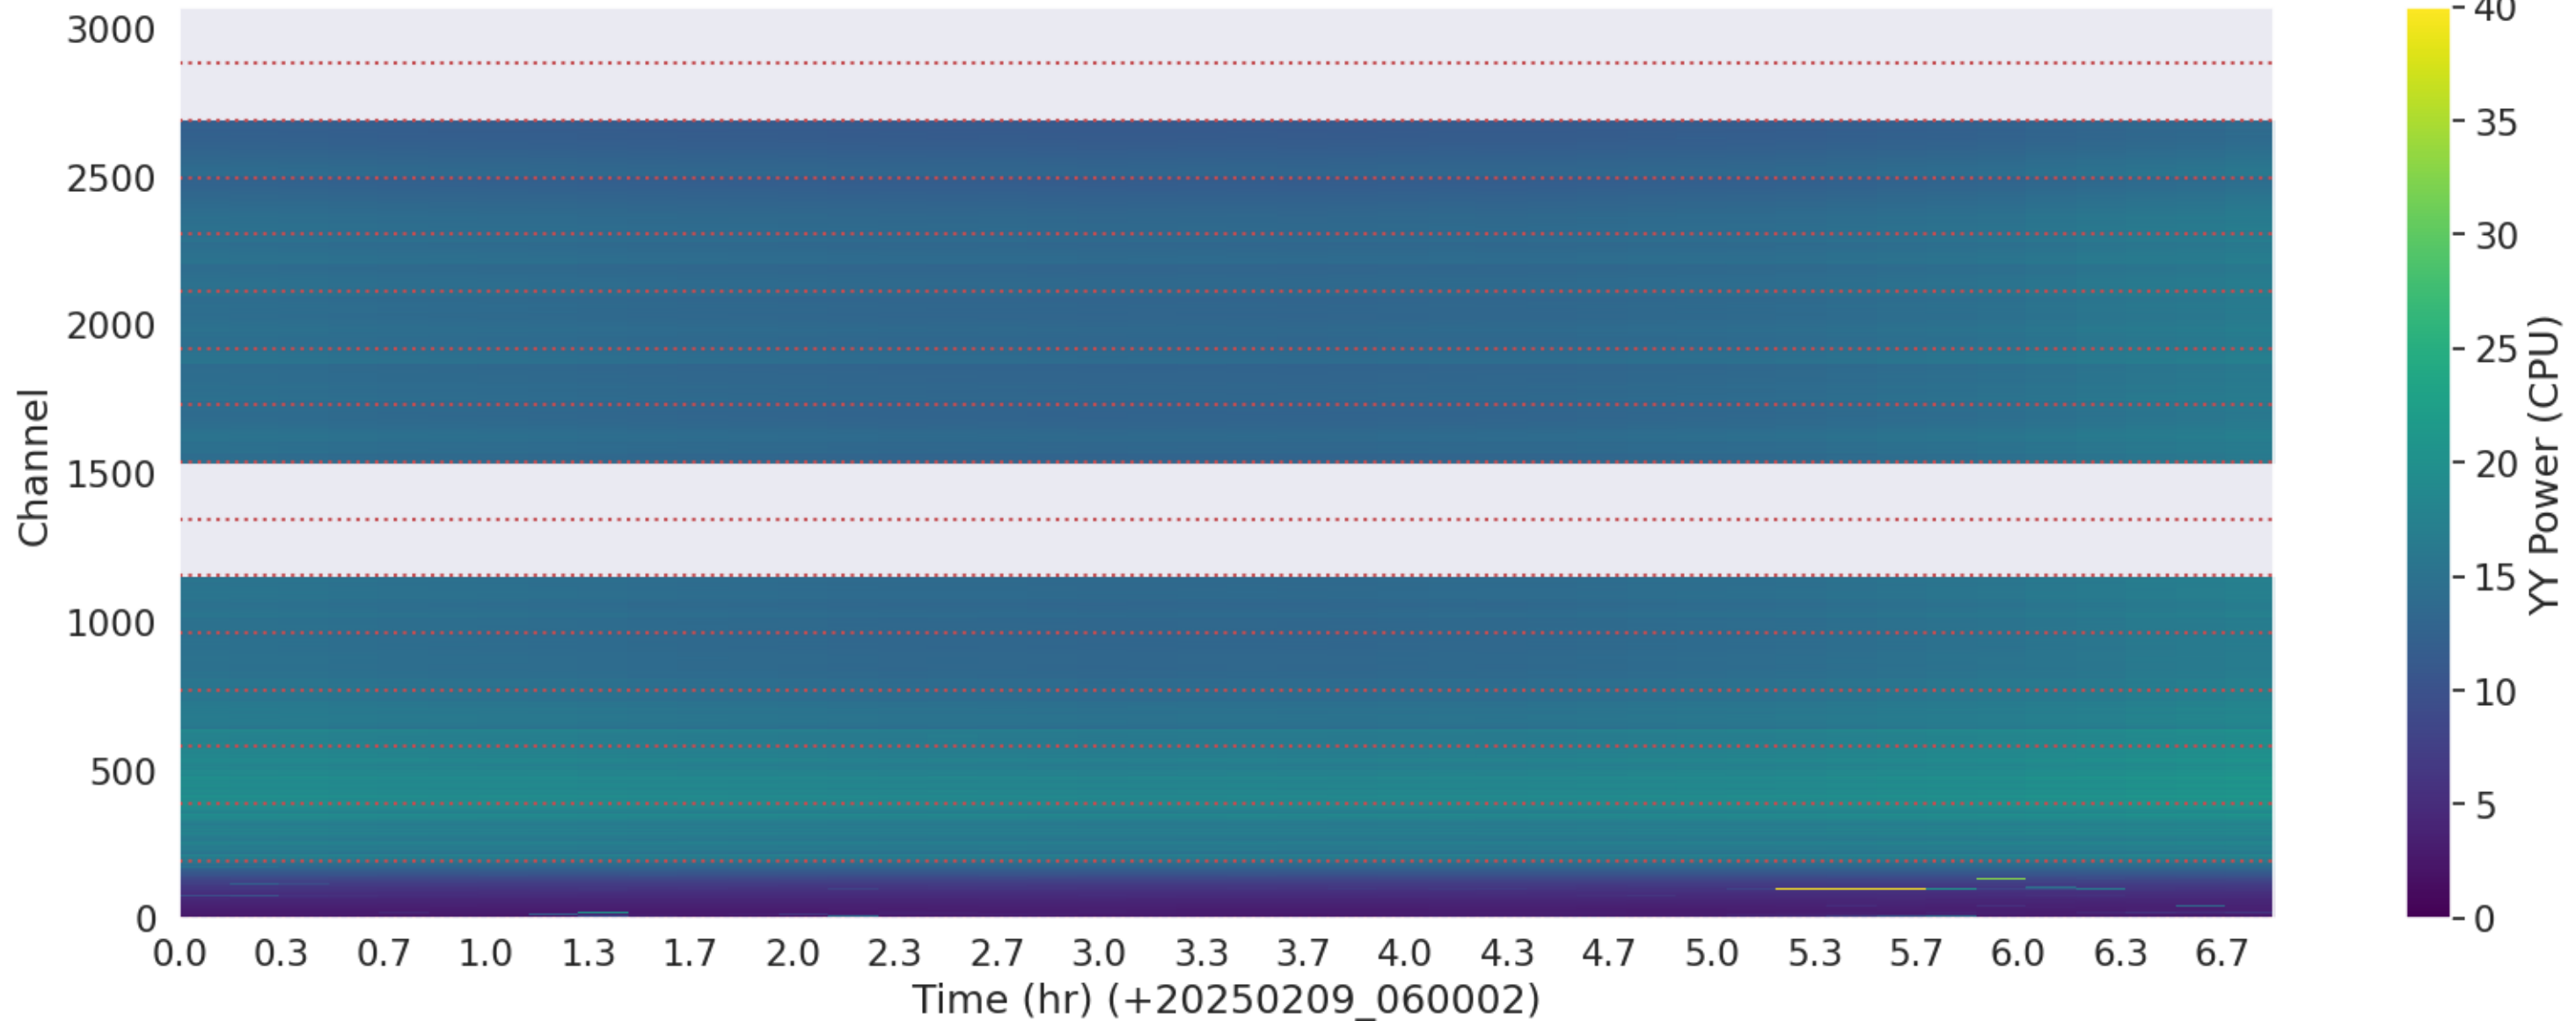

LWA158 - Correlator# 237 - YY - FLAGS: Good