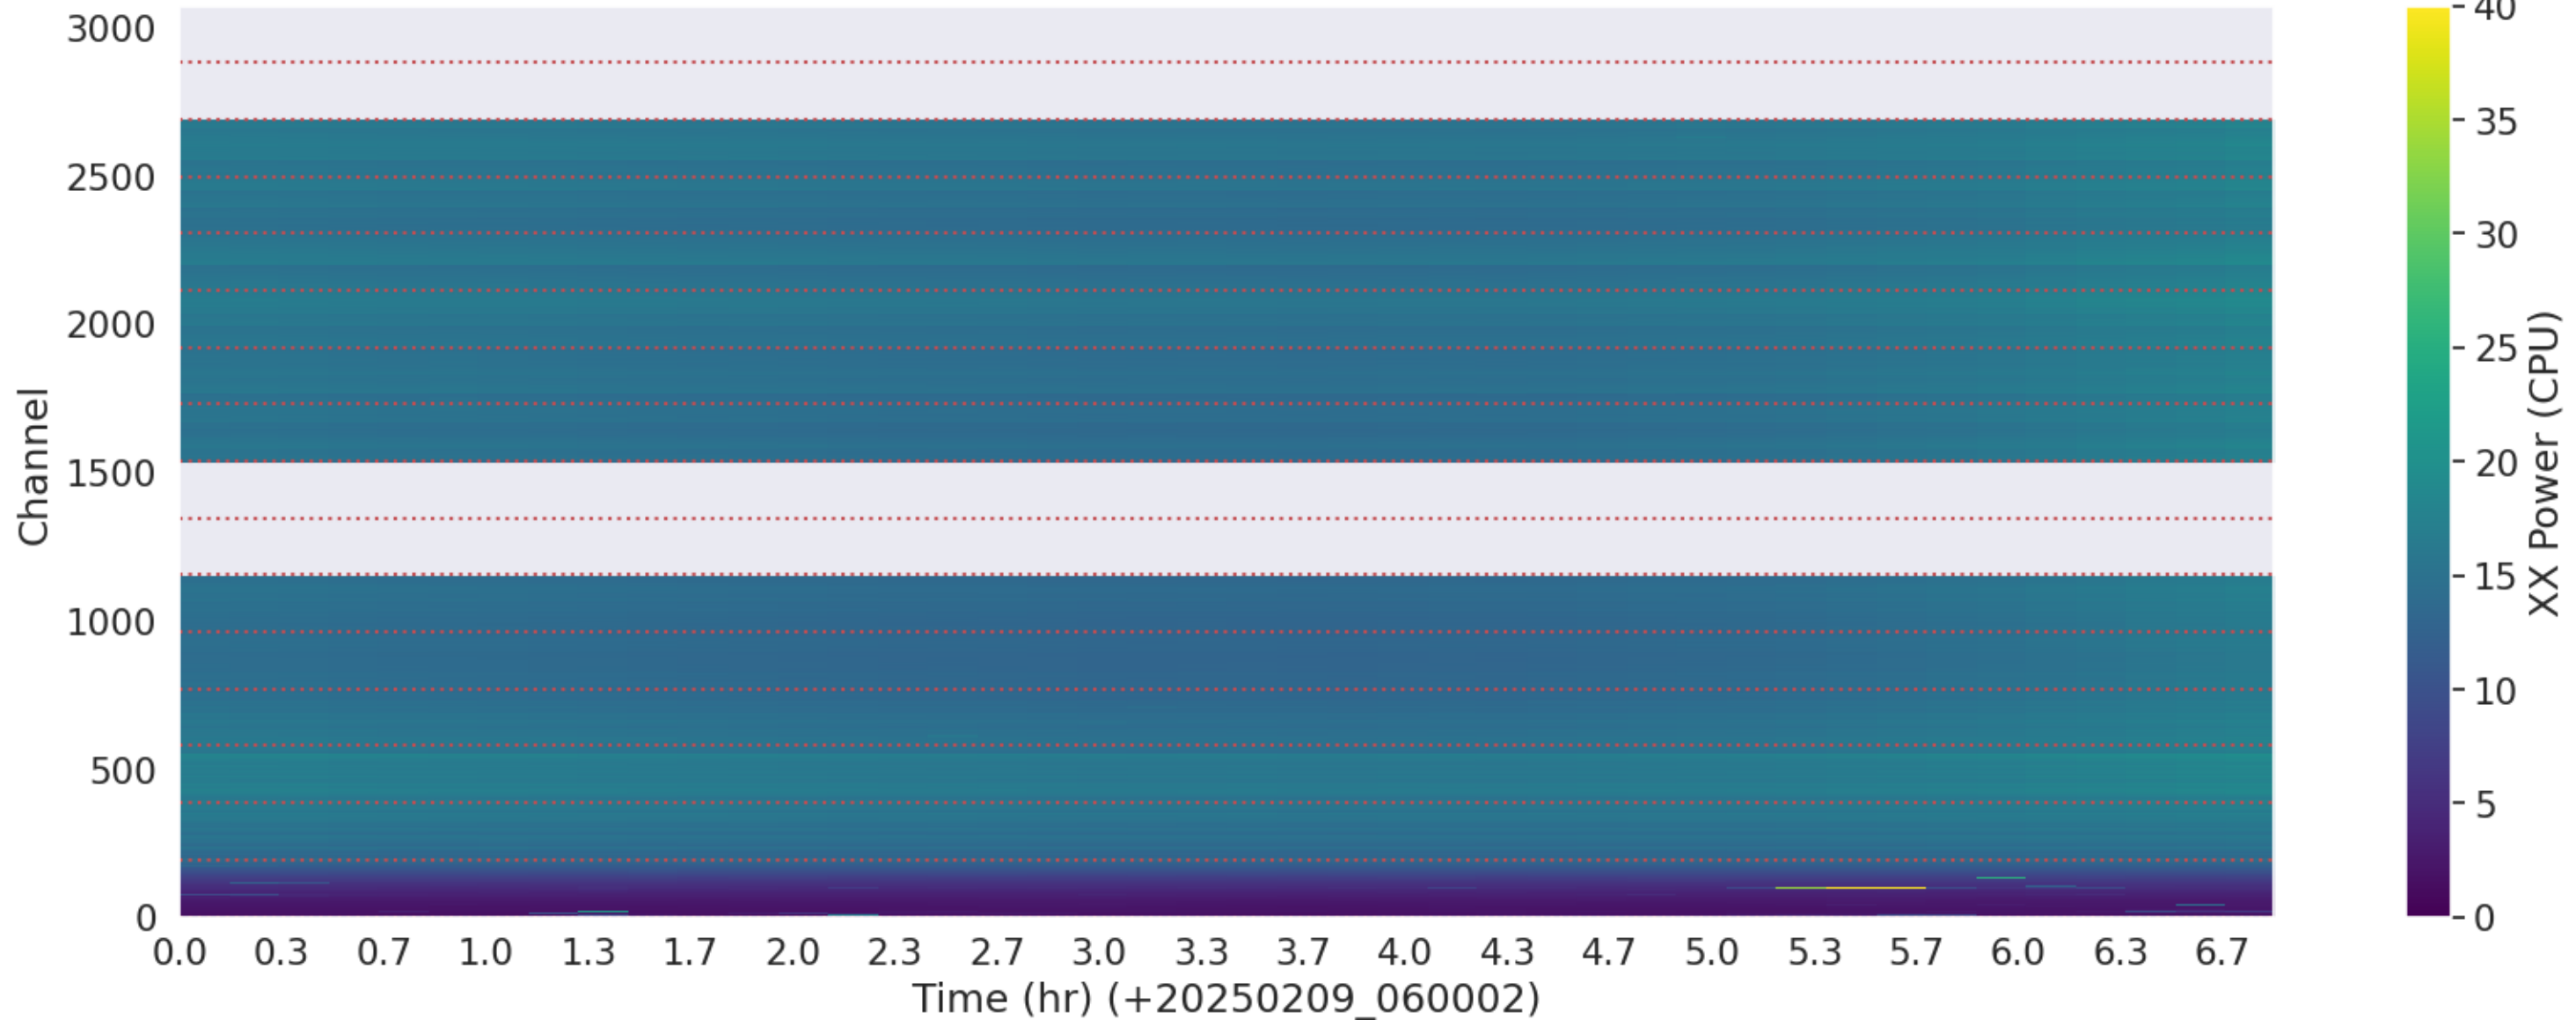

LWA017 - Correlator# 101 - YY - FLAGS: Good

LWA017 - Correlator# 101 - XX - FLAGS: Good