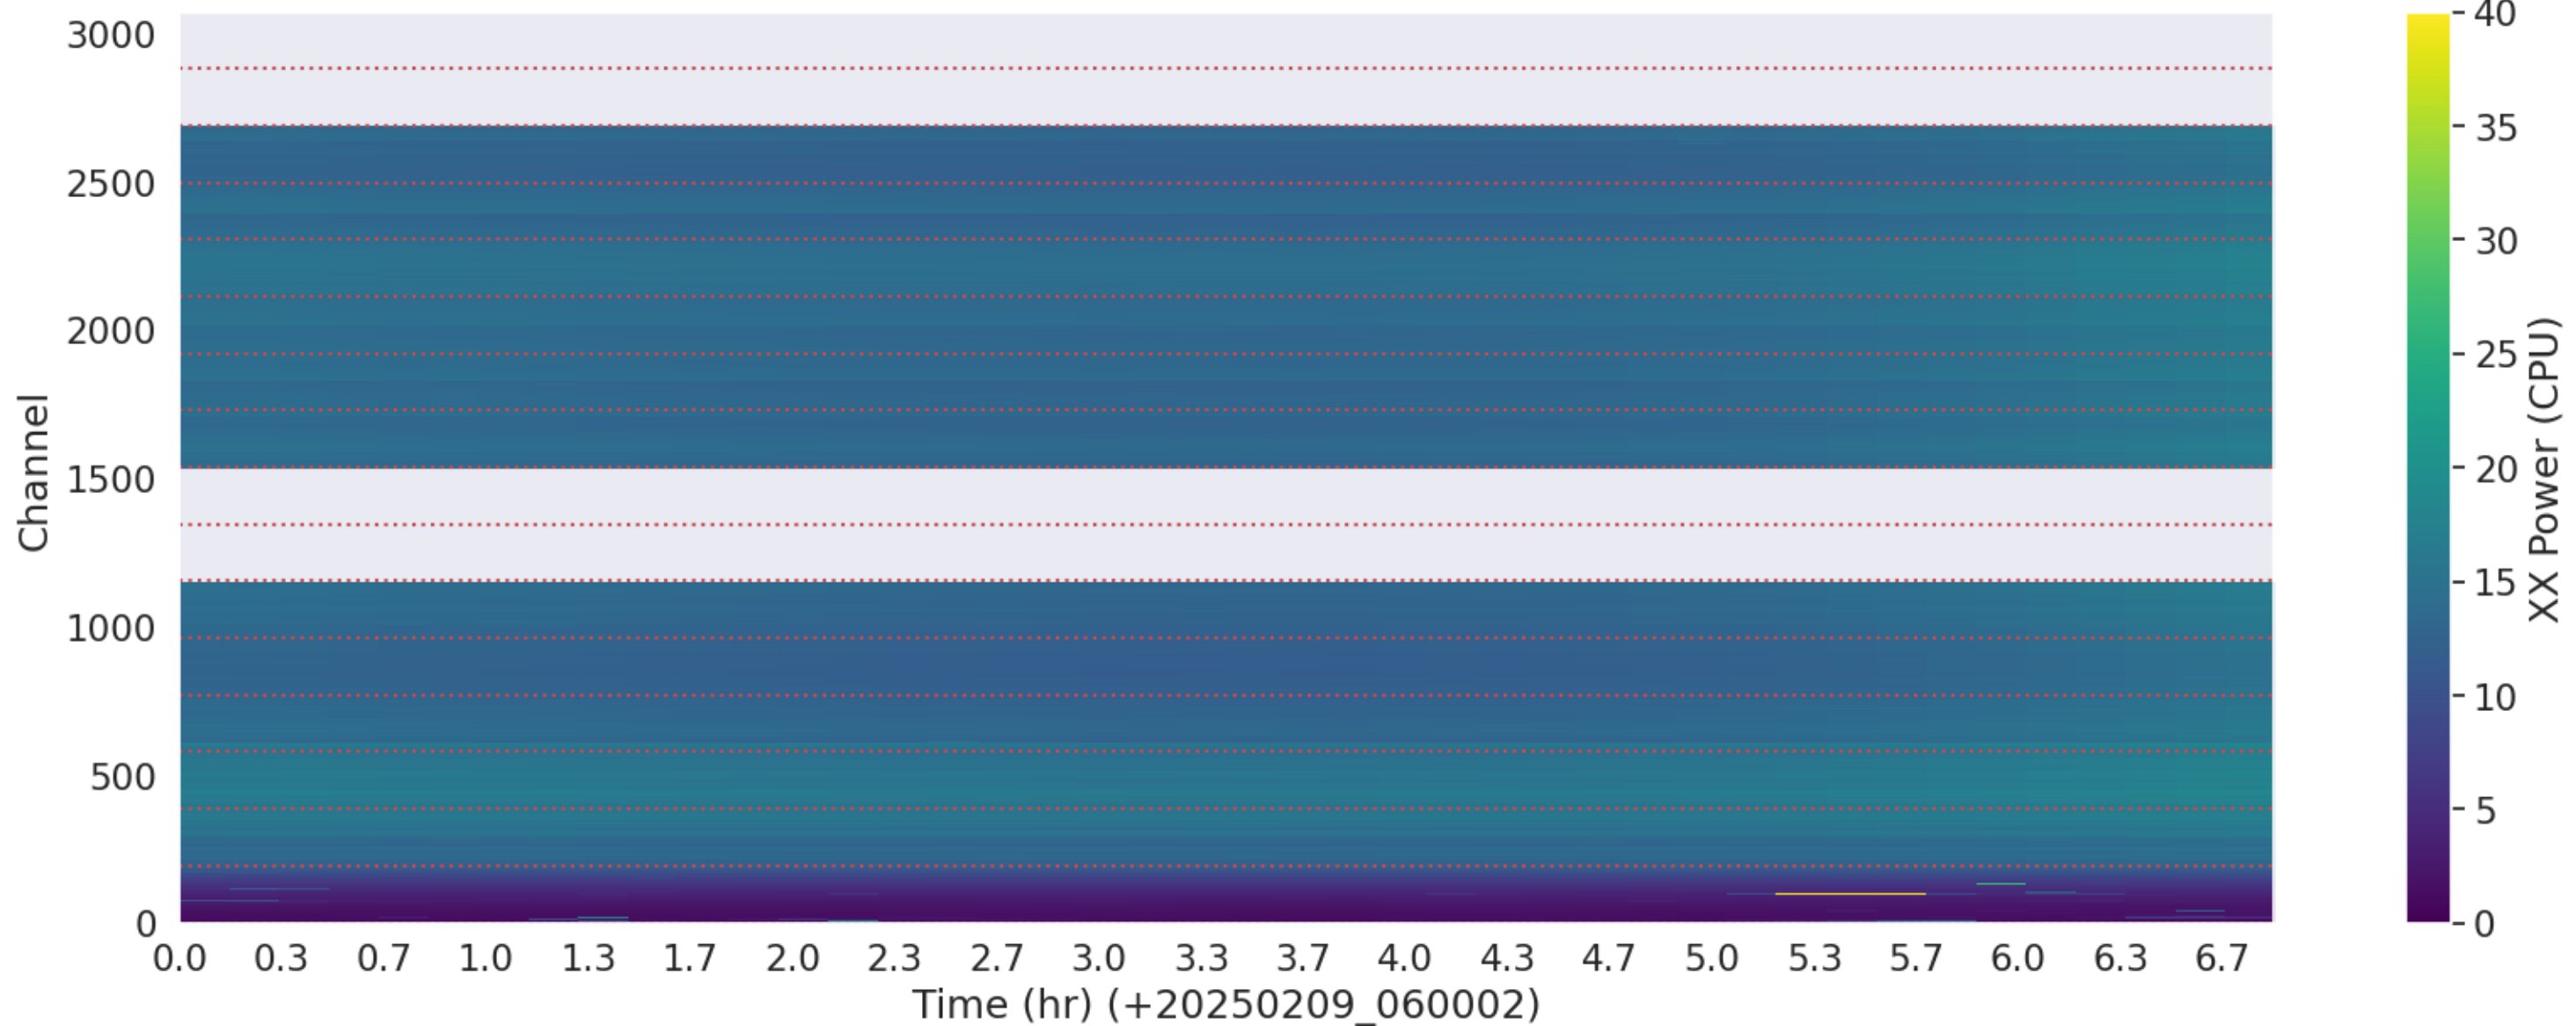

LWA157 - Correlator# 234 - YY - FLAGS: Good

LWA157 - Correlator# 234 - XX - FLAGS: Good