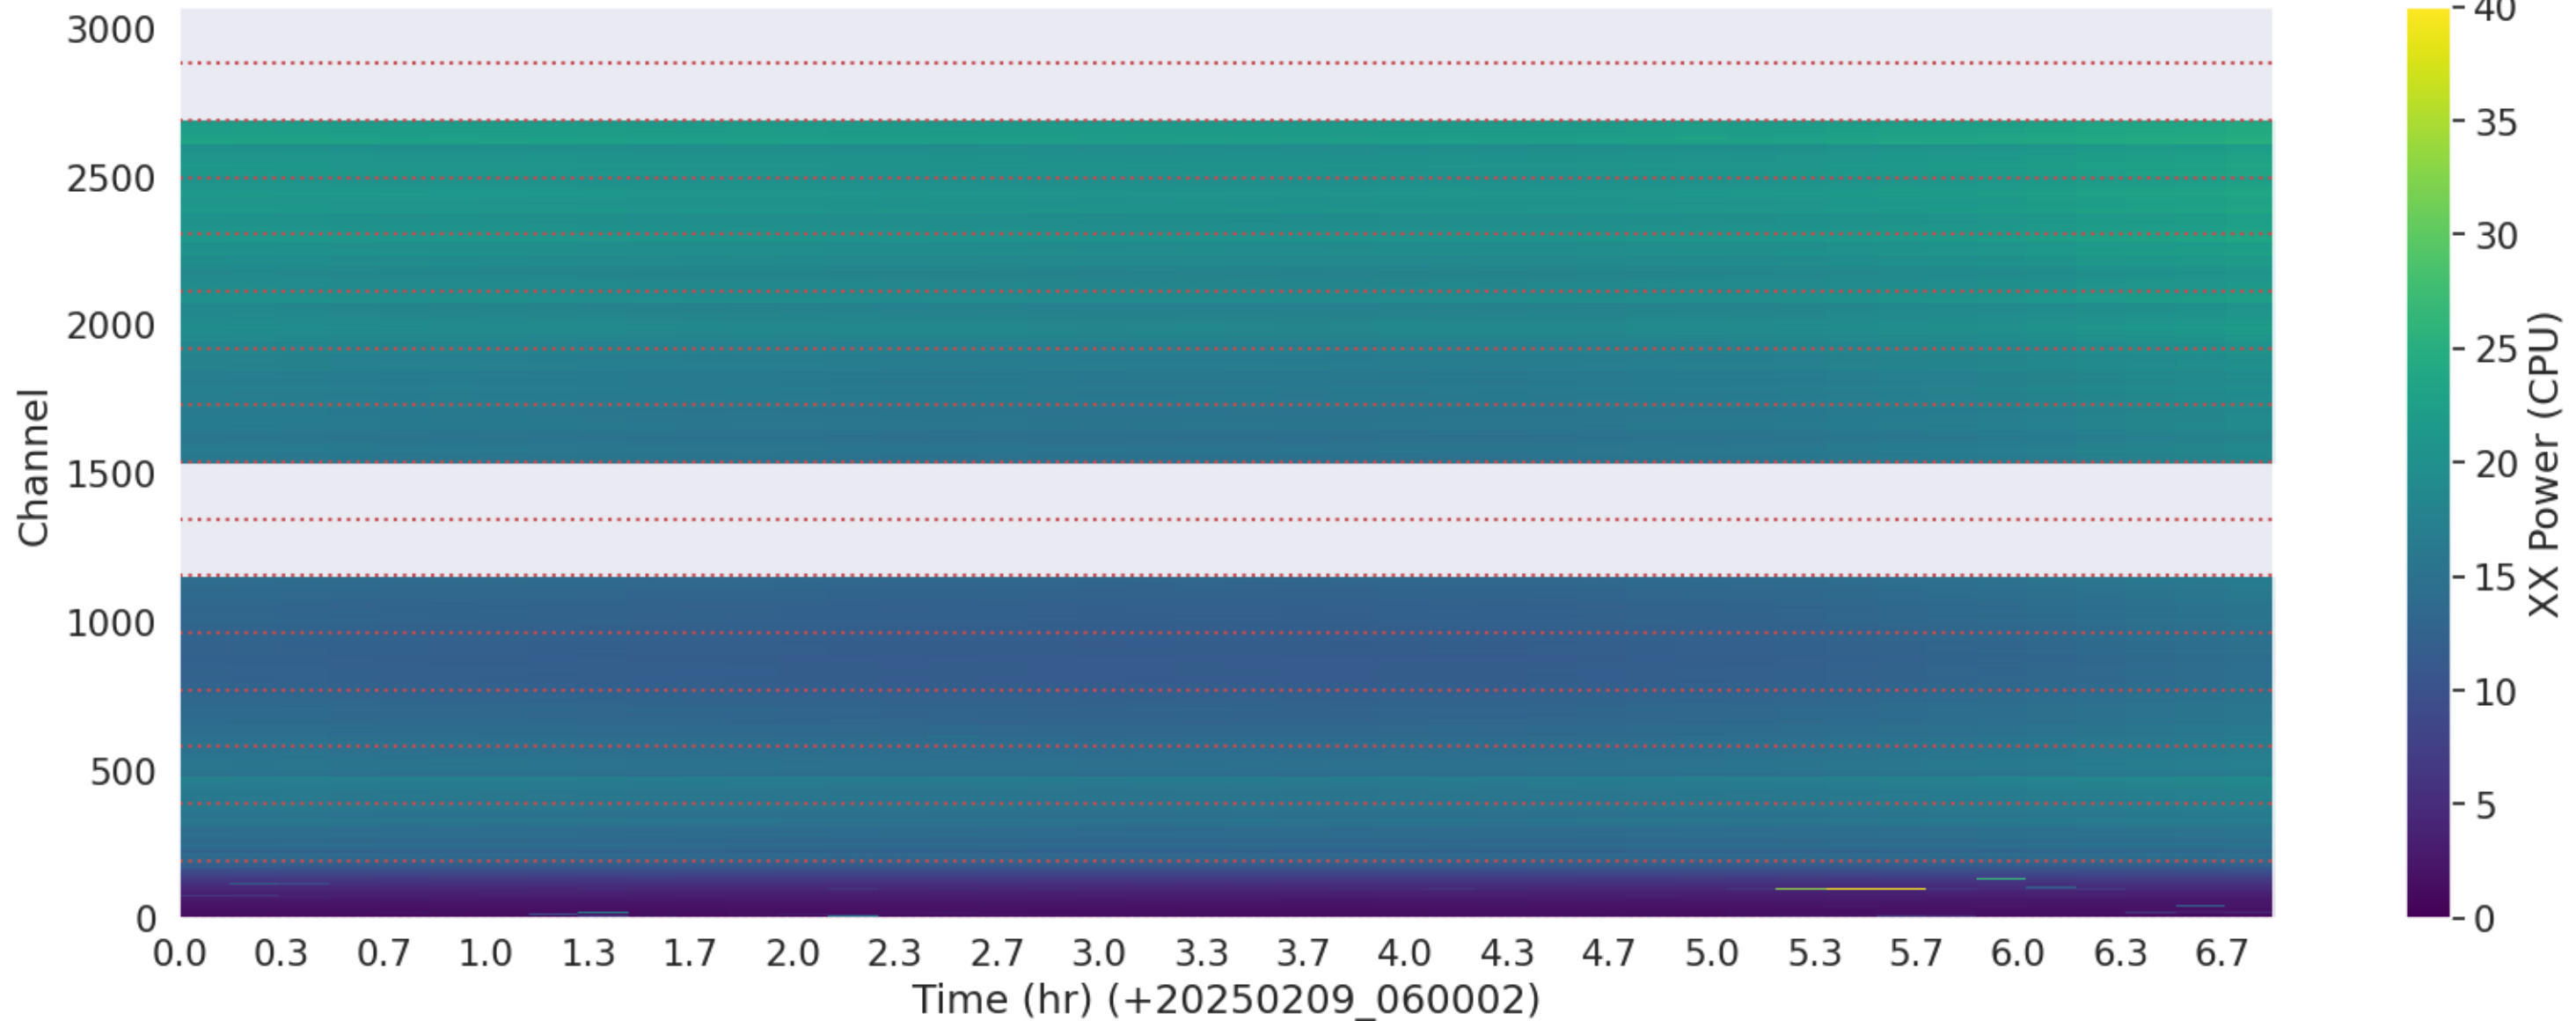

LWA130 - Correlator# 183 - YY - FLAGS: Good

LWA130 - Correlator# 183 - XX - FLAGS: Good