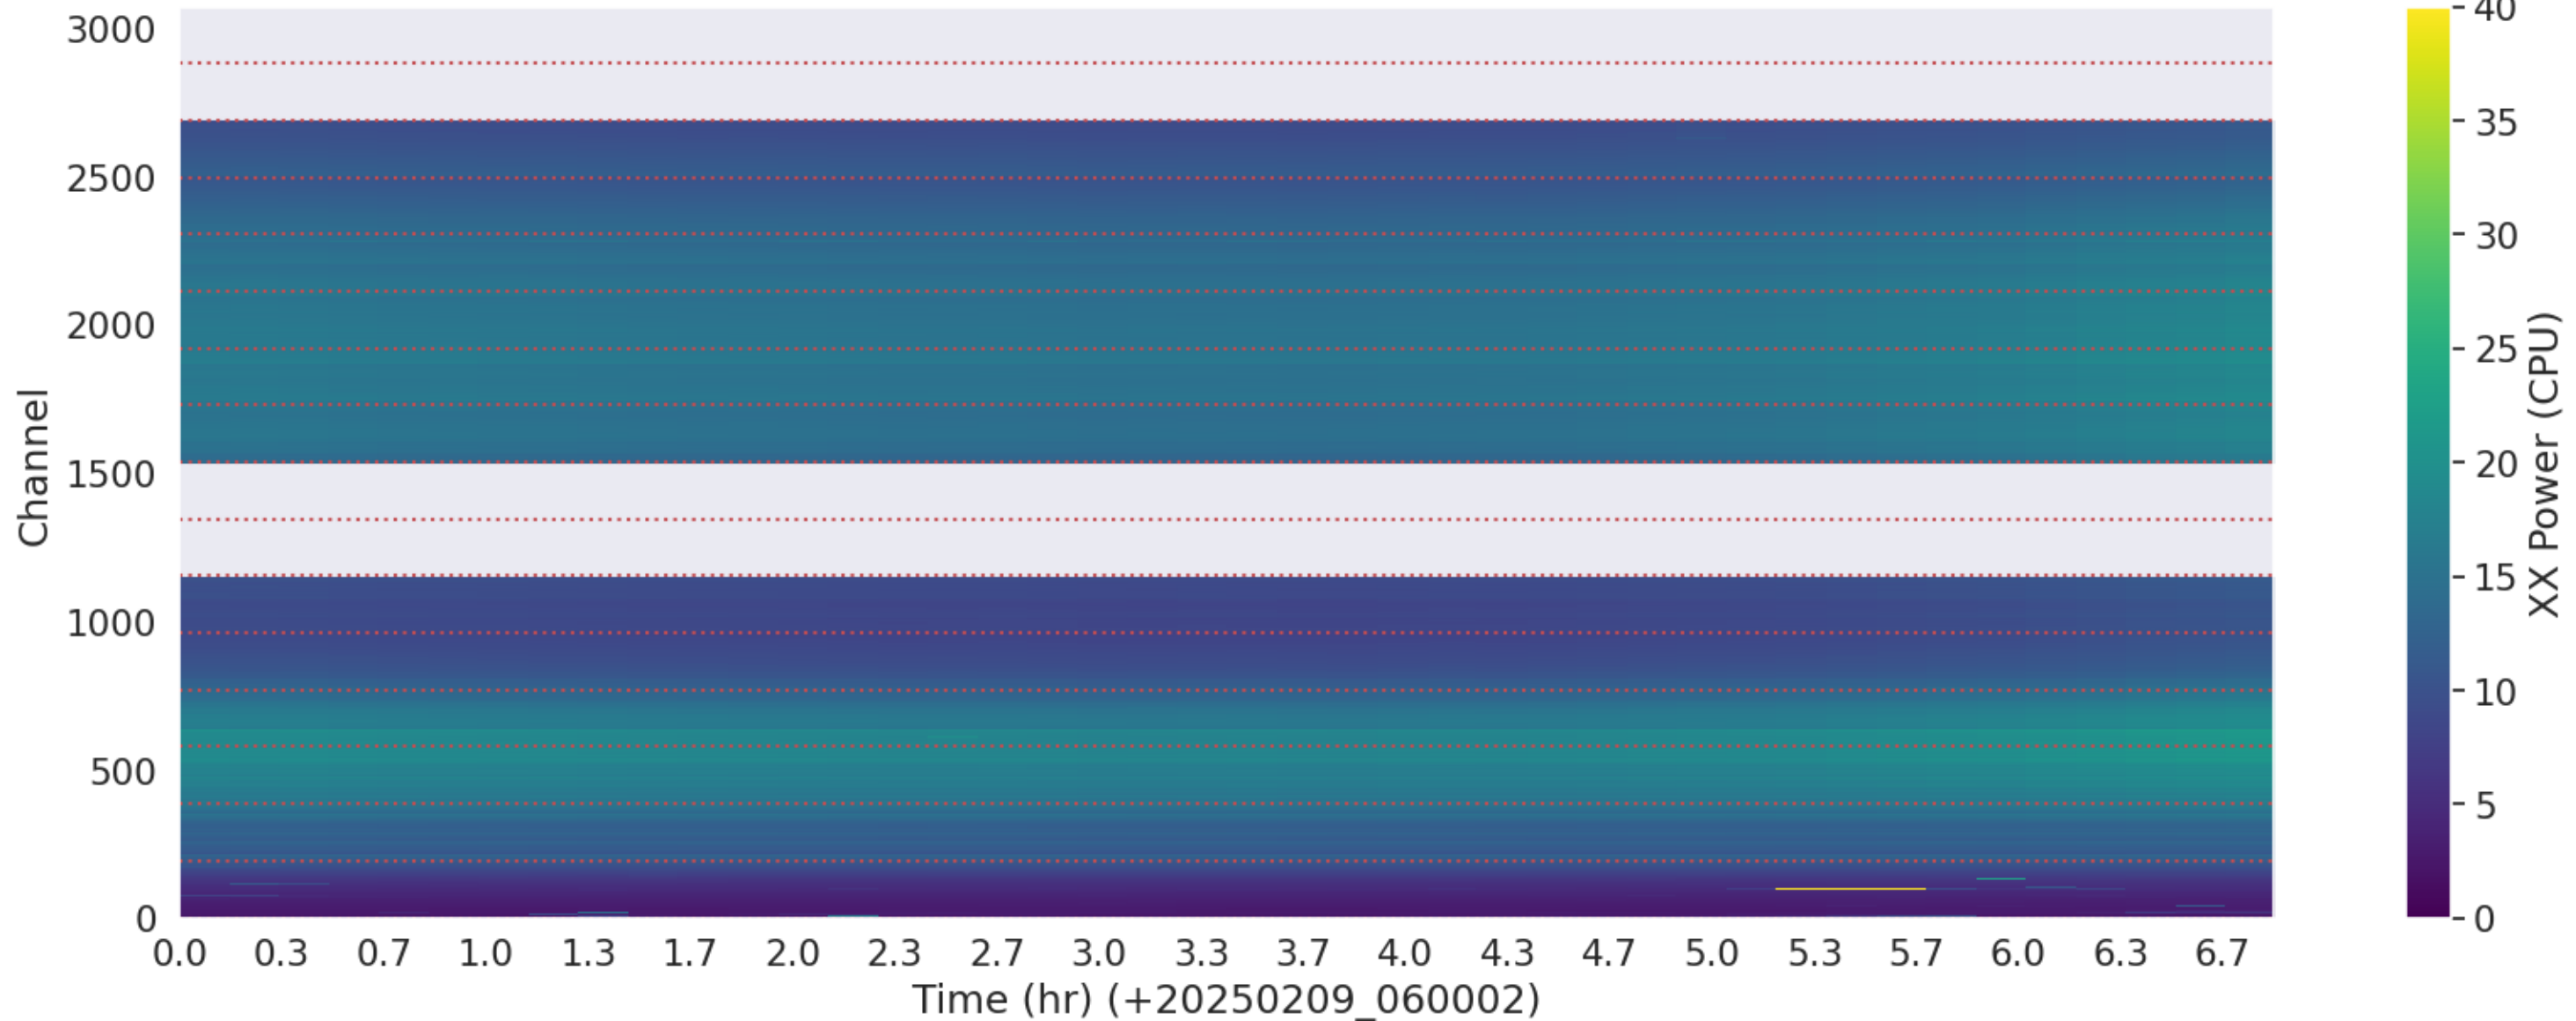

LWA159 - Correlator# 236 - XX - FLAGS: Good