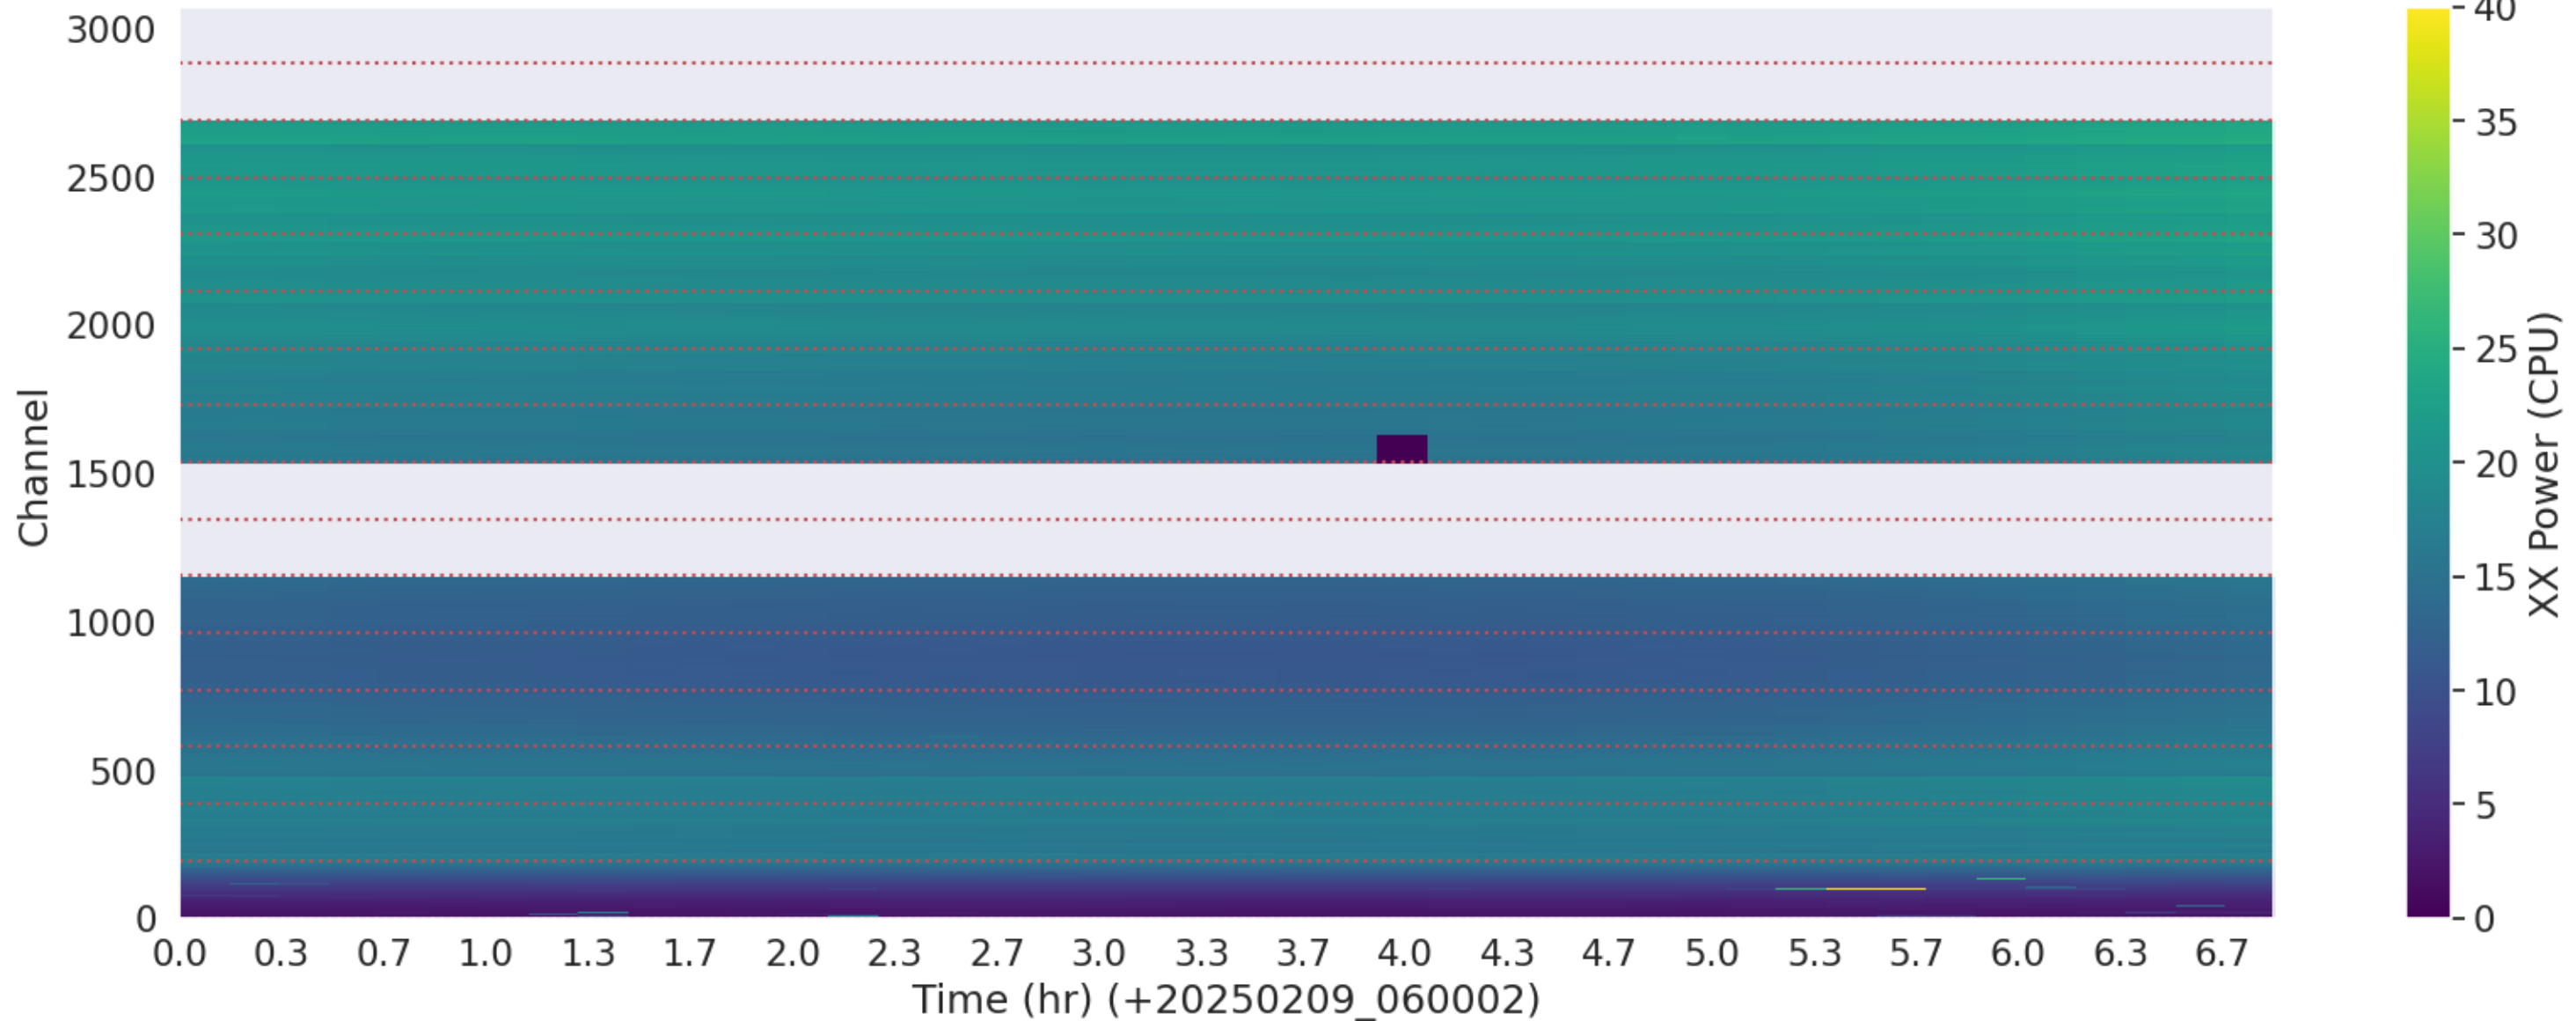

LWA105 - Correlator# 178 - XX - FLAGS: Good

LWA104 - Correlator# 179 - YY - FLAGS: Good

LWA129 - Correlator# 180 - XX - FLAGS: Good

LWA129 - Correlator# 180 - YY - FLAGS: Good