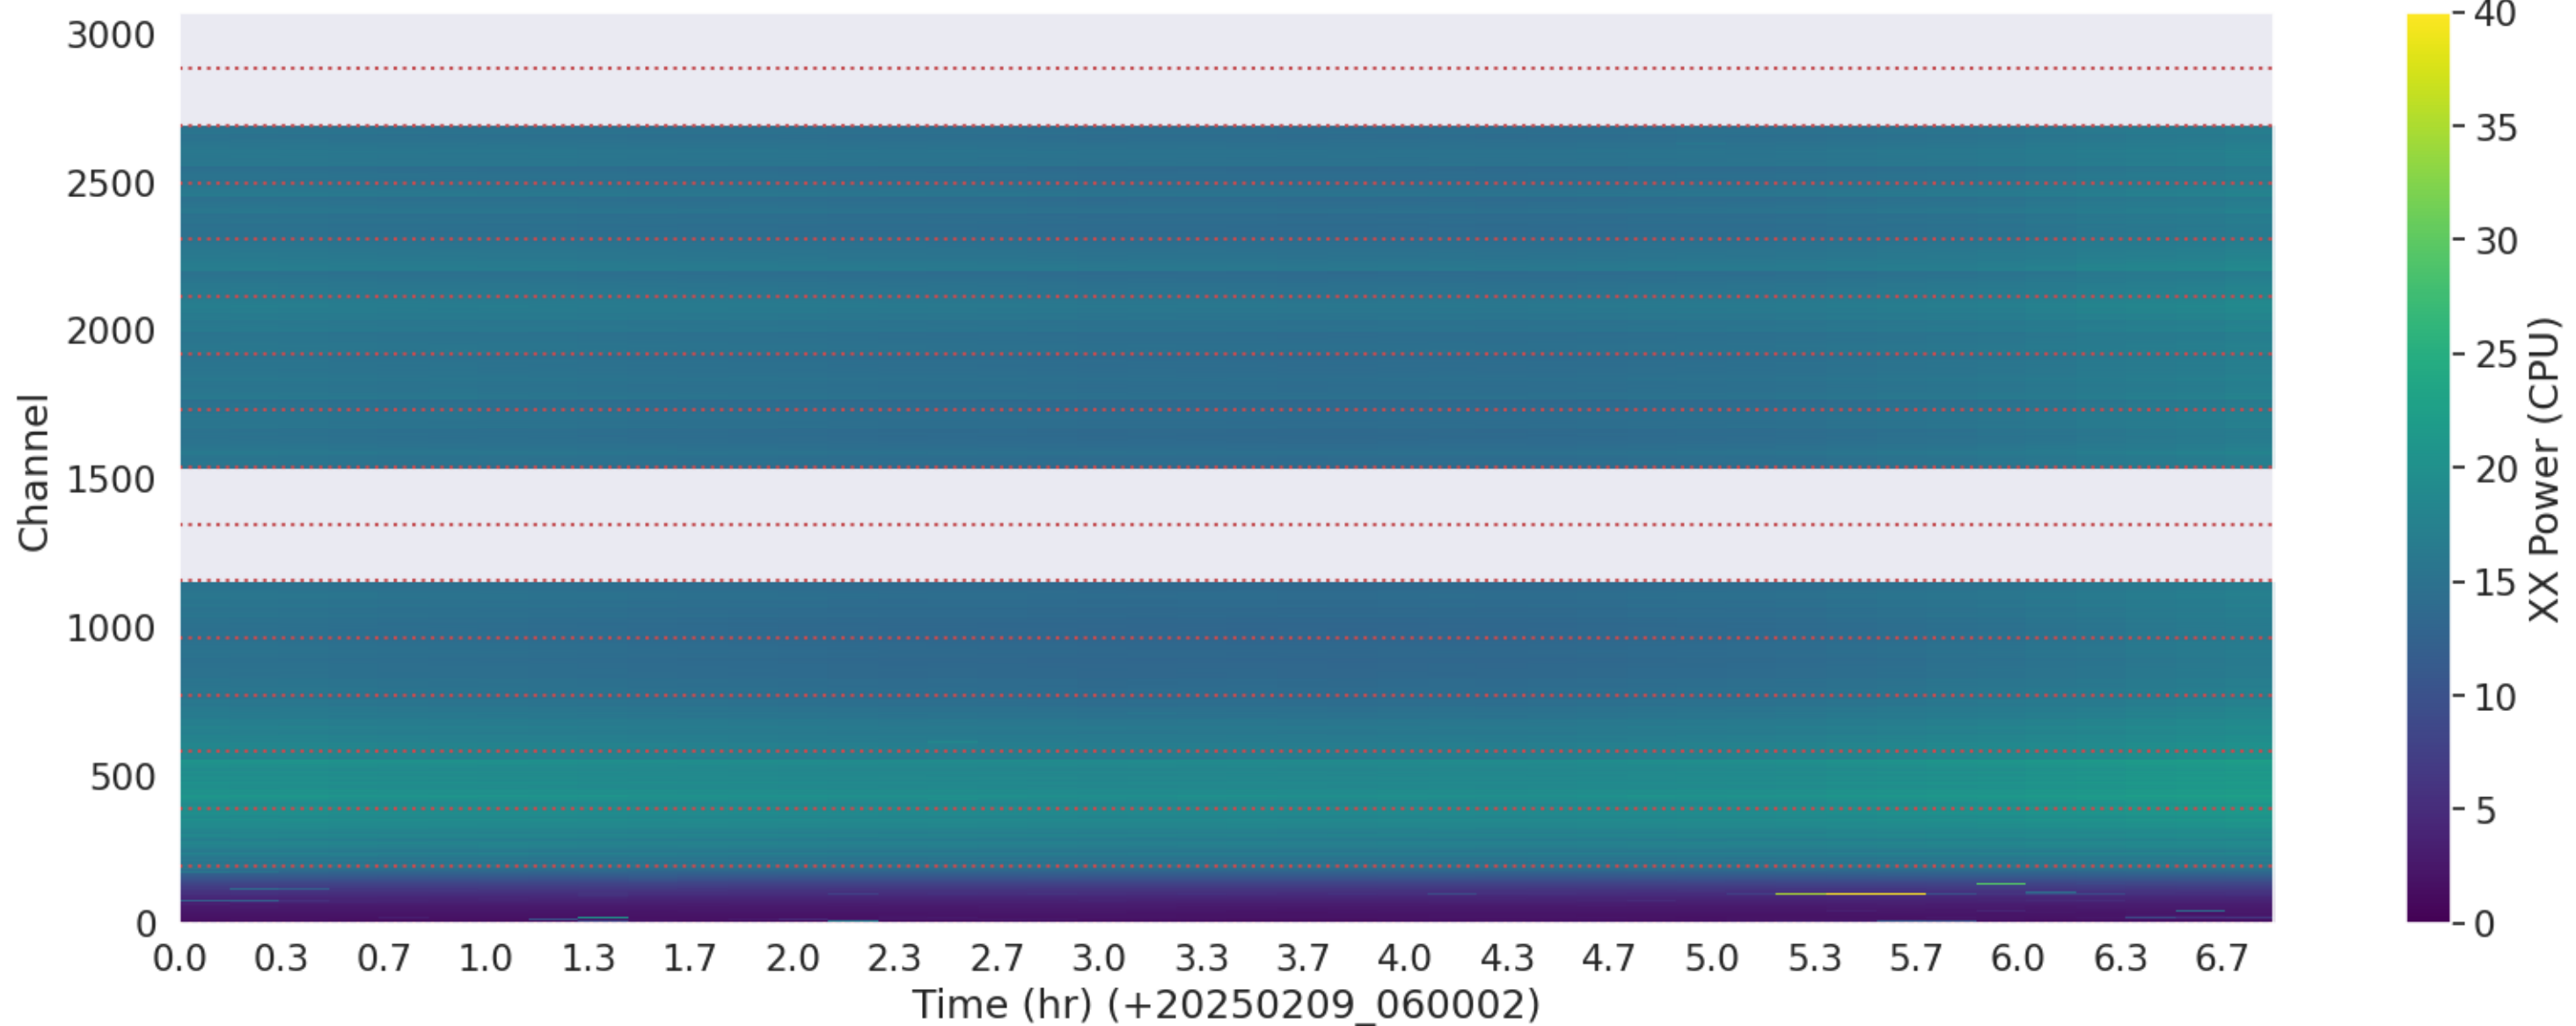

LWA100 - Correlator# 175 - YY - FLAGS: Good

LWA103 - Correlator# 176 - XX - FLAGS: HighTimeVar

LWA103 - Correlator# 176 - YY - FLAGS: Good

LWA102 - Correlator# 177 - XX - FLAGS: Good

LWA102 - Correlator# 177 - YY - FLAGS: Good