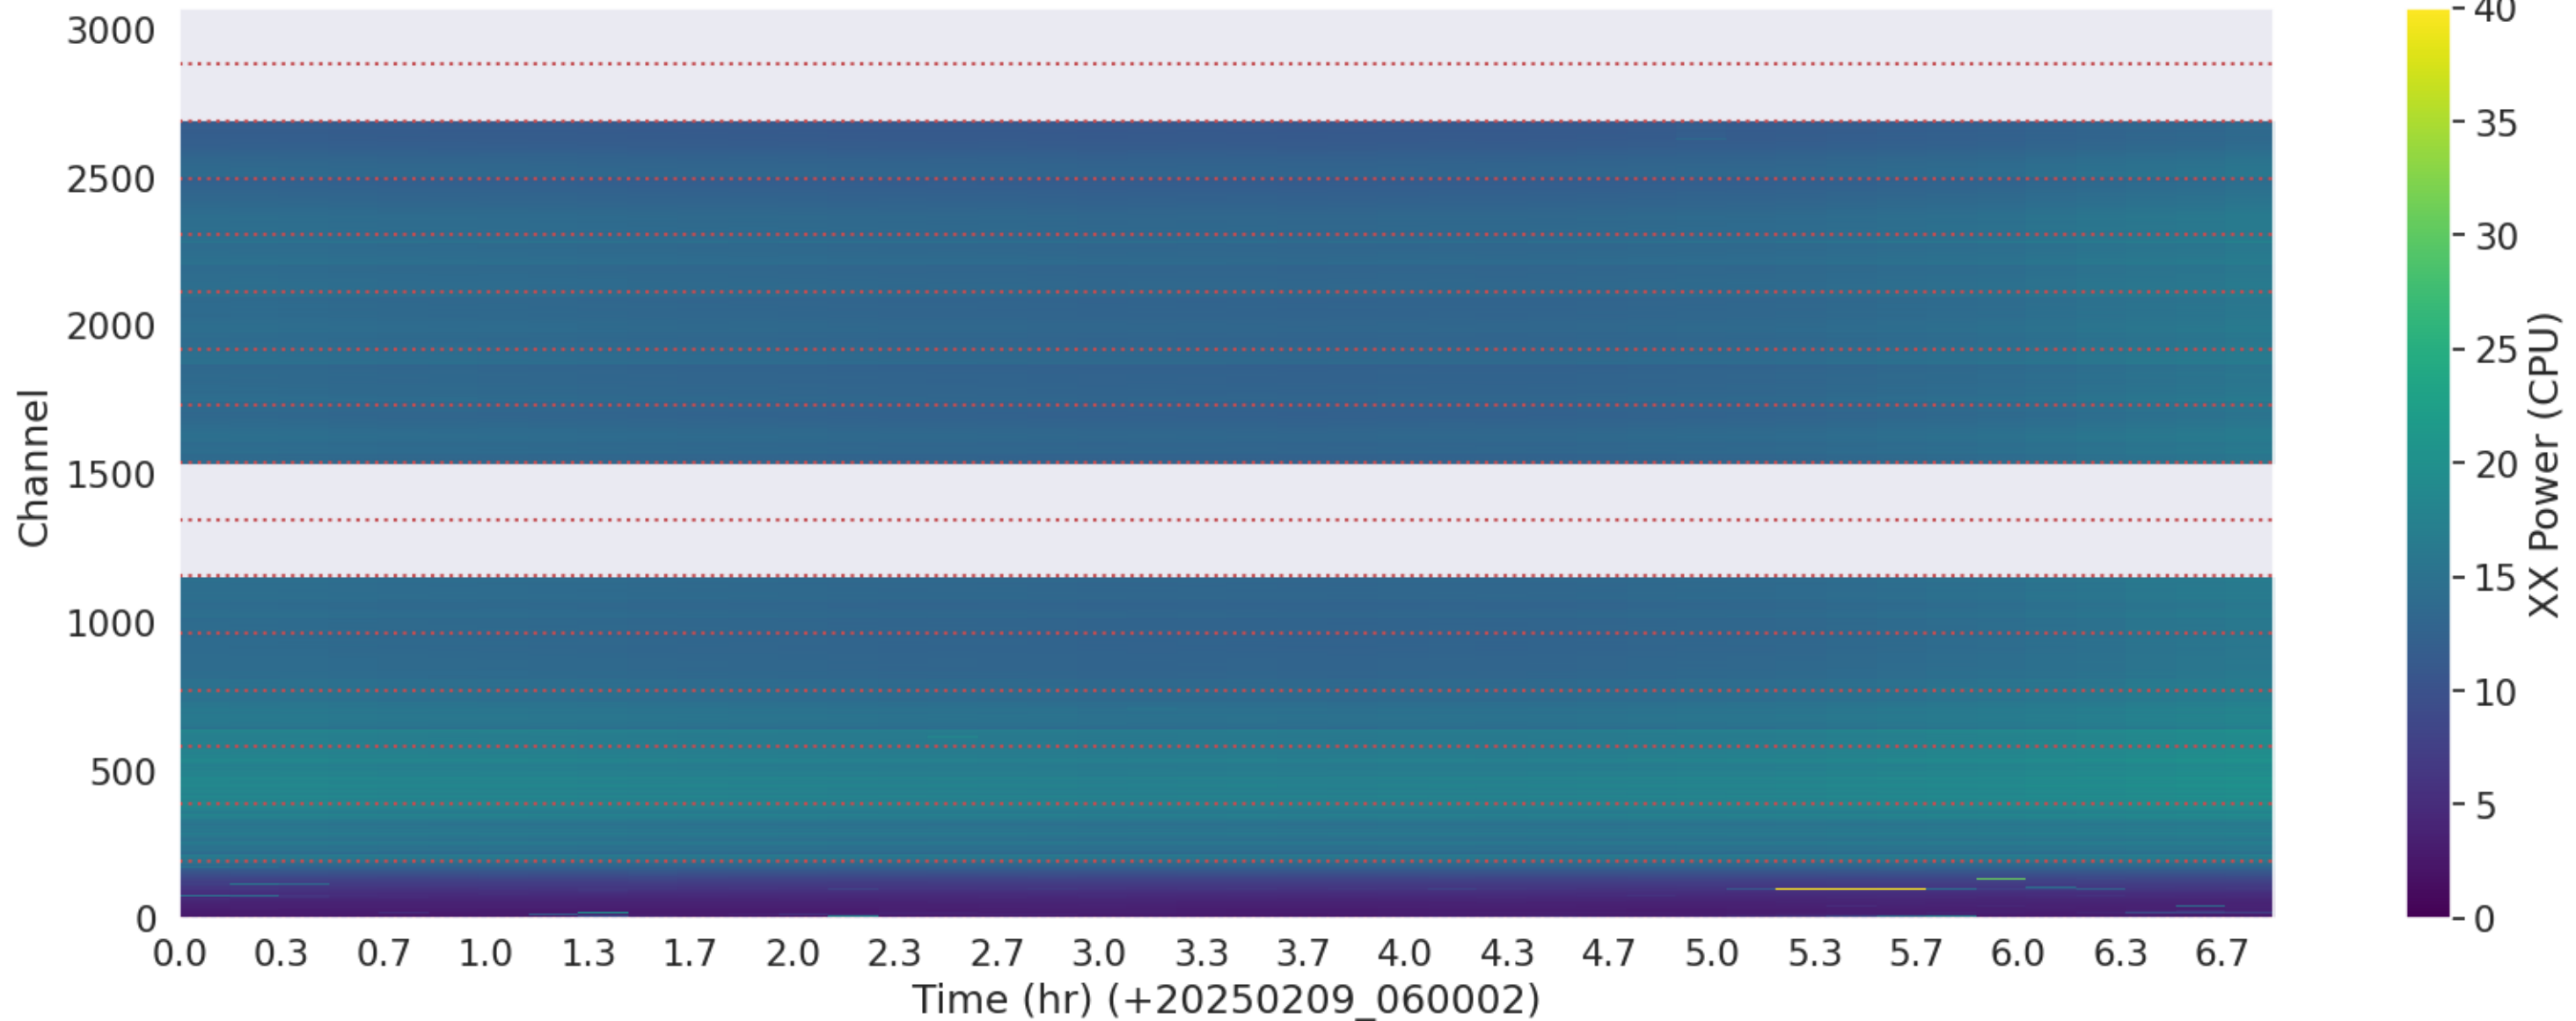

LWA127 - Correlator# 225 - YY - FLAGS: Good