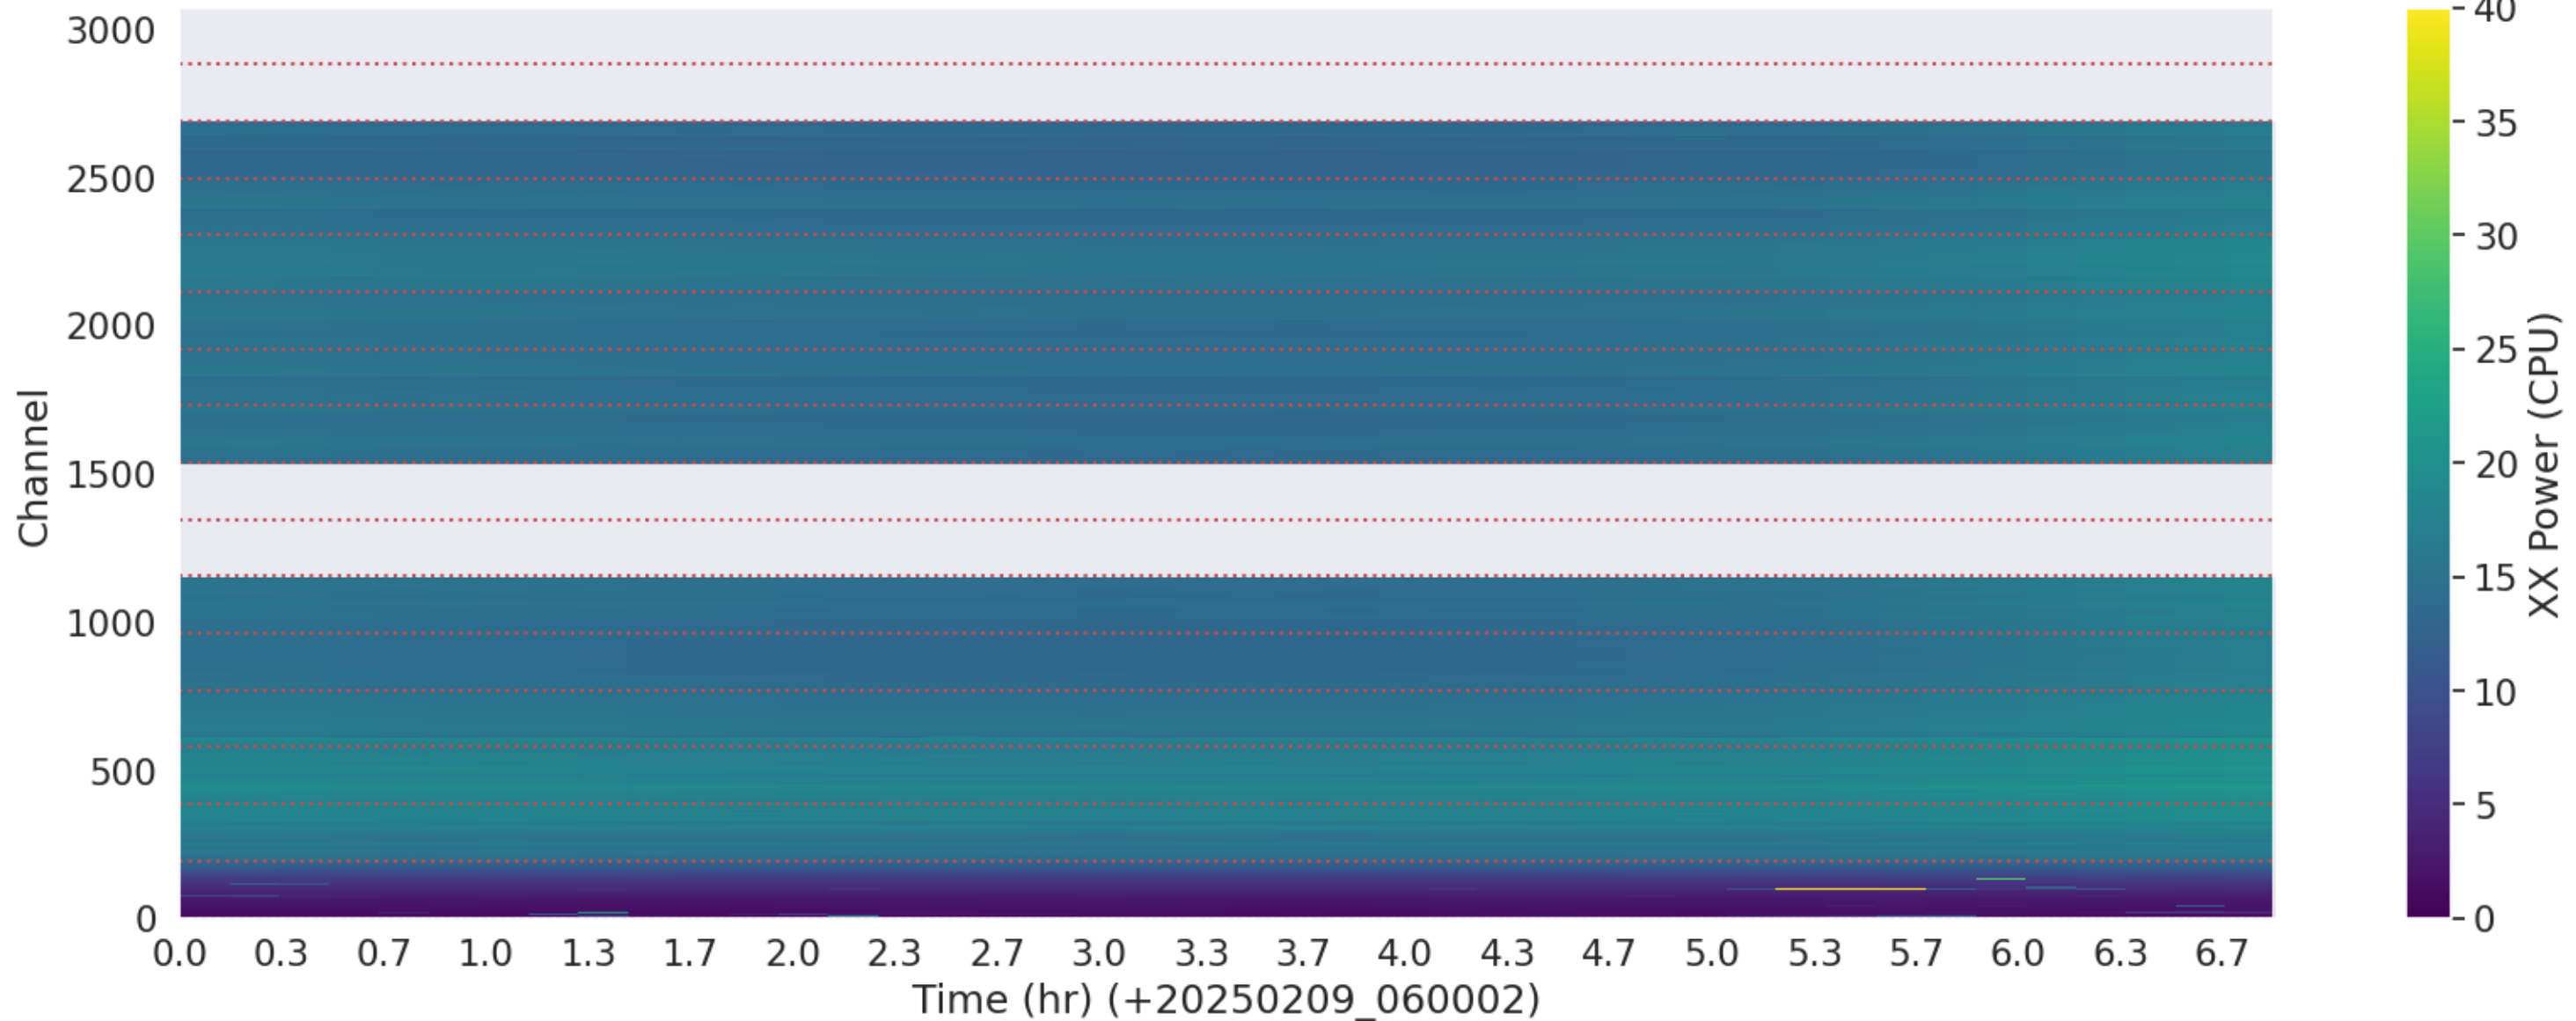

LWA155 - Correlator# 232 - YY - FLAGS: Good

LWA155 - Correlator# 232 - XX - FLAGS: Good