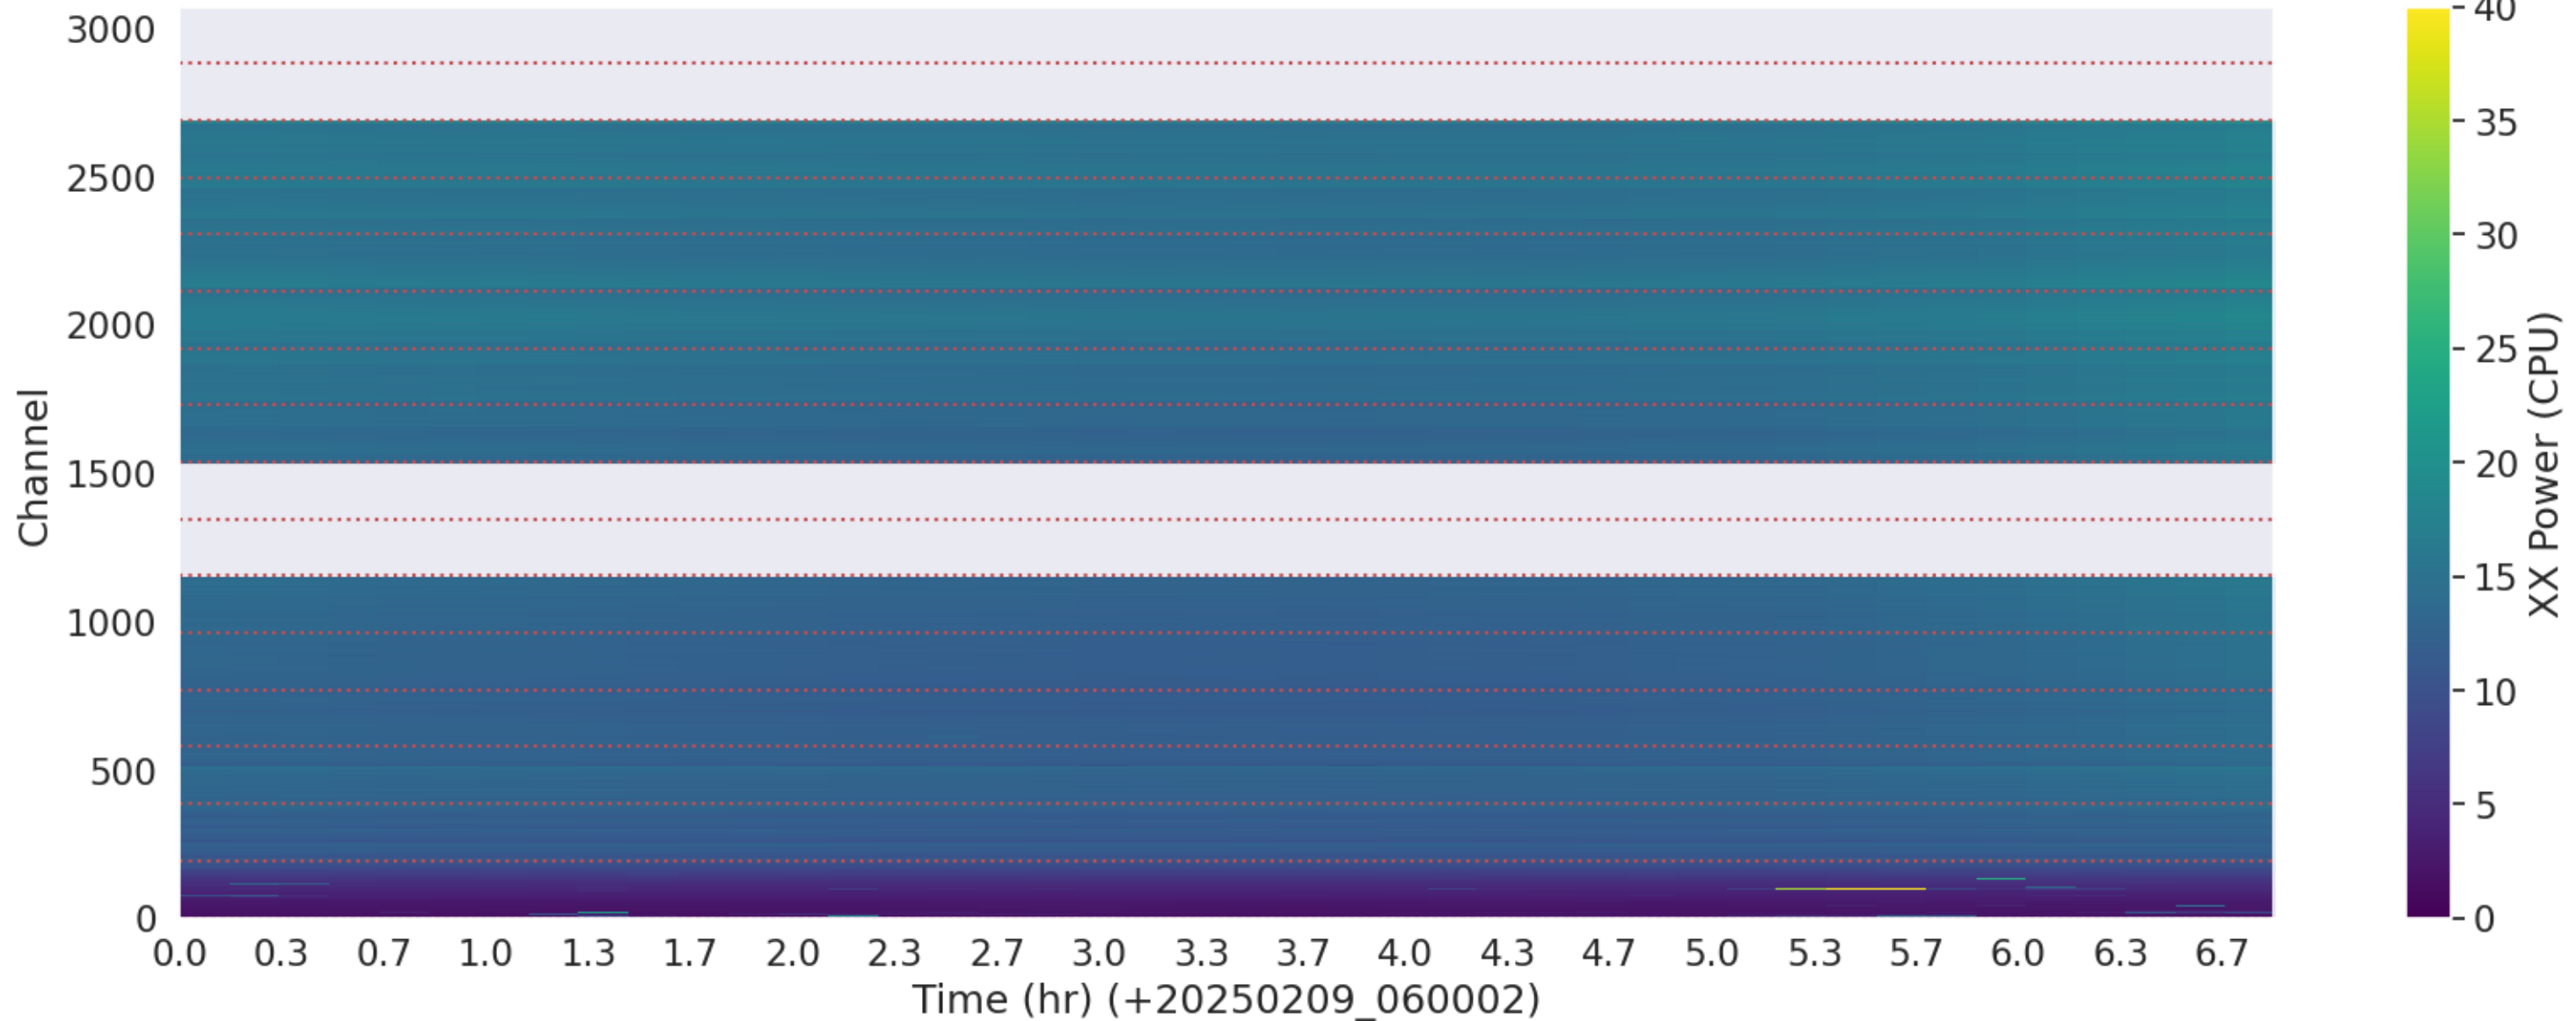

LWA011 - Correlator# 072 - YY - FLAGS: Good

LWA011 - Correlator# 072 - XX - FLAGS: Good