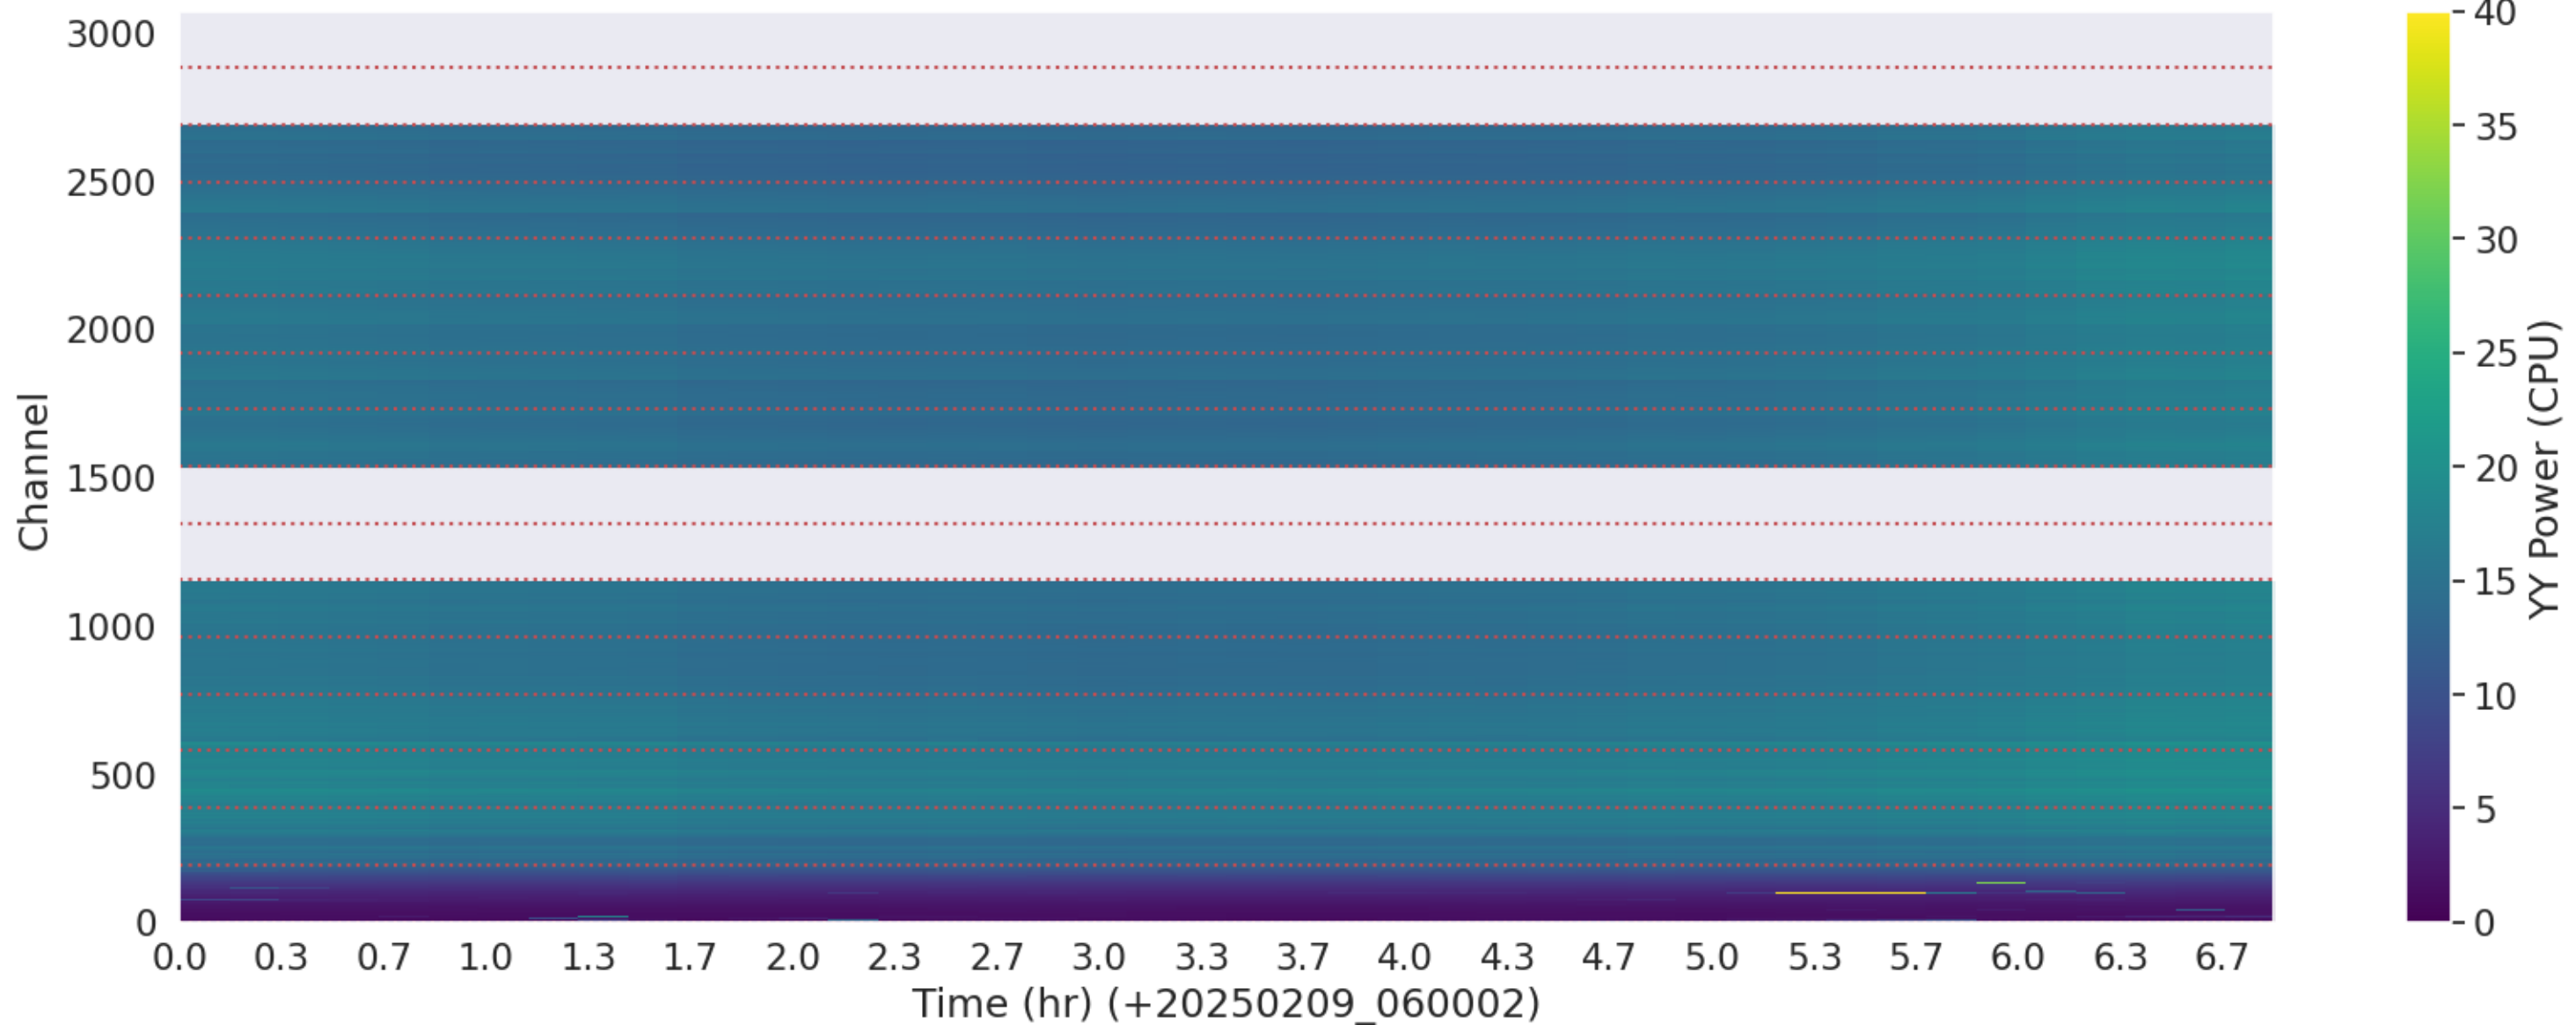

LWA127 - Correlator# 225 - XX - FLAGS: Good