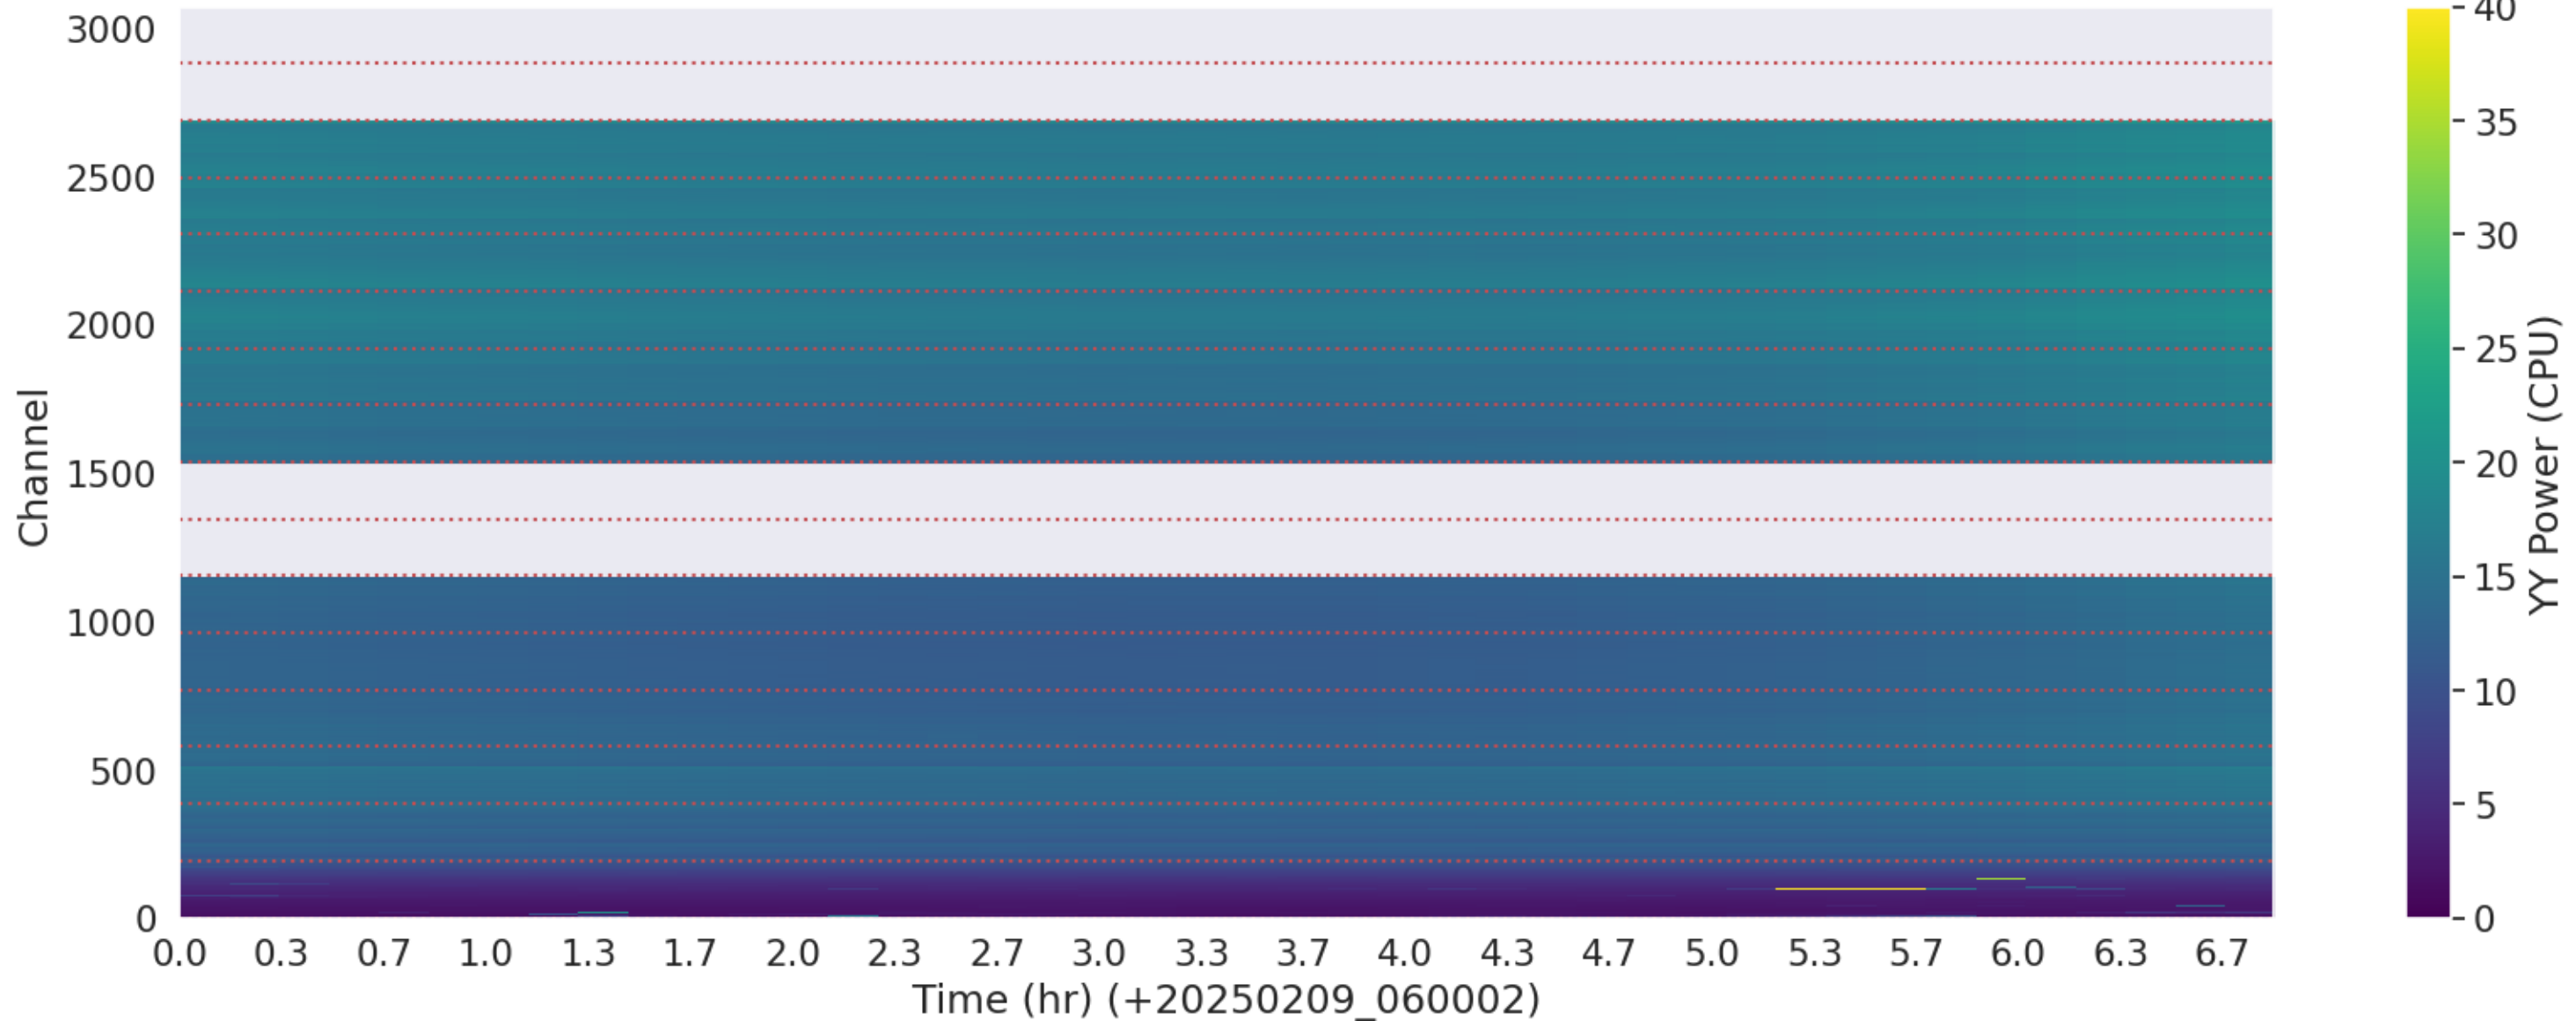

LWA103 - Correlator# 176 - XX - FLAGS: HighTimeVar