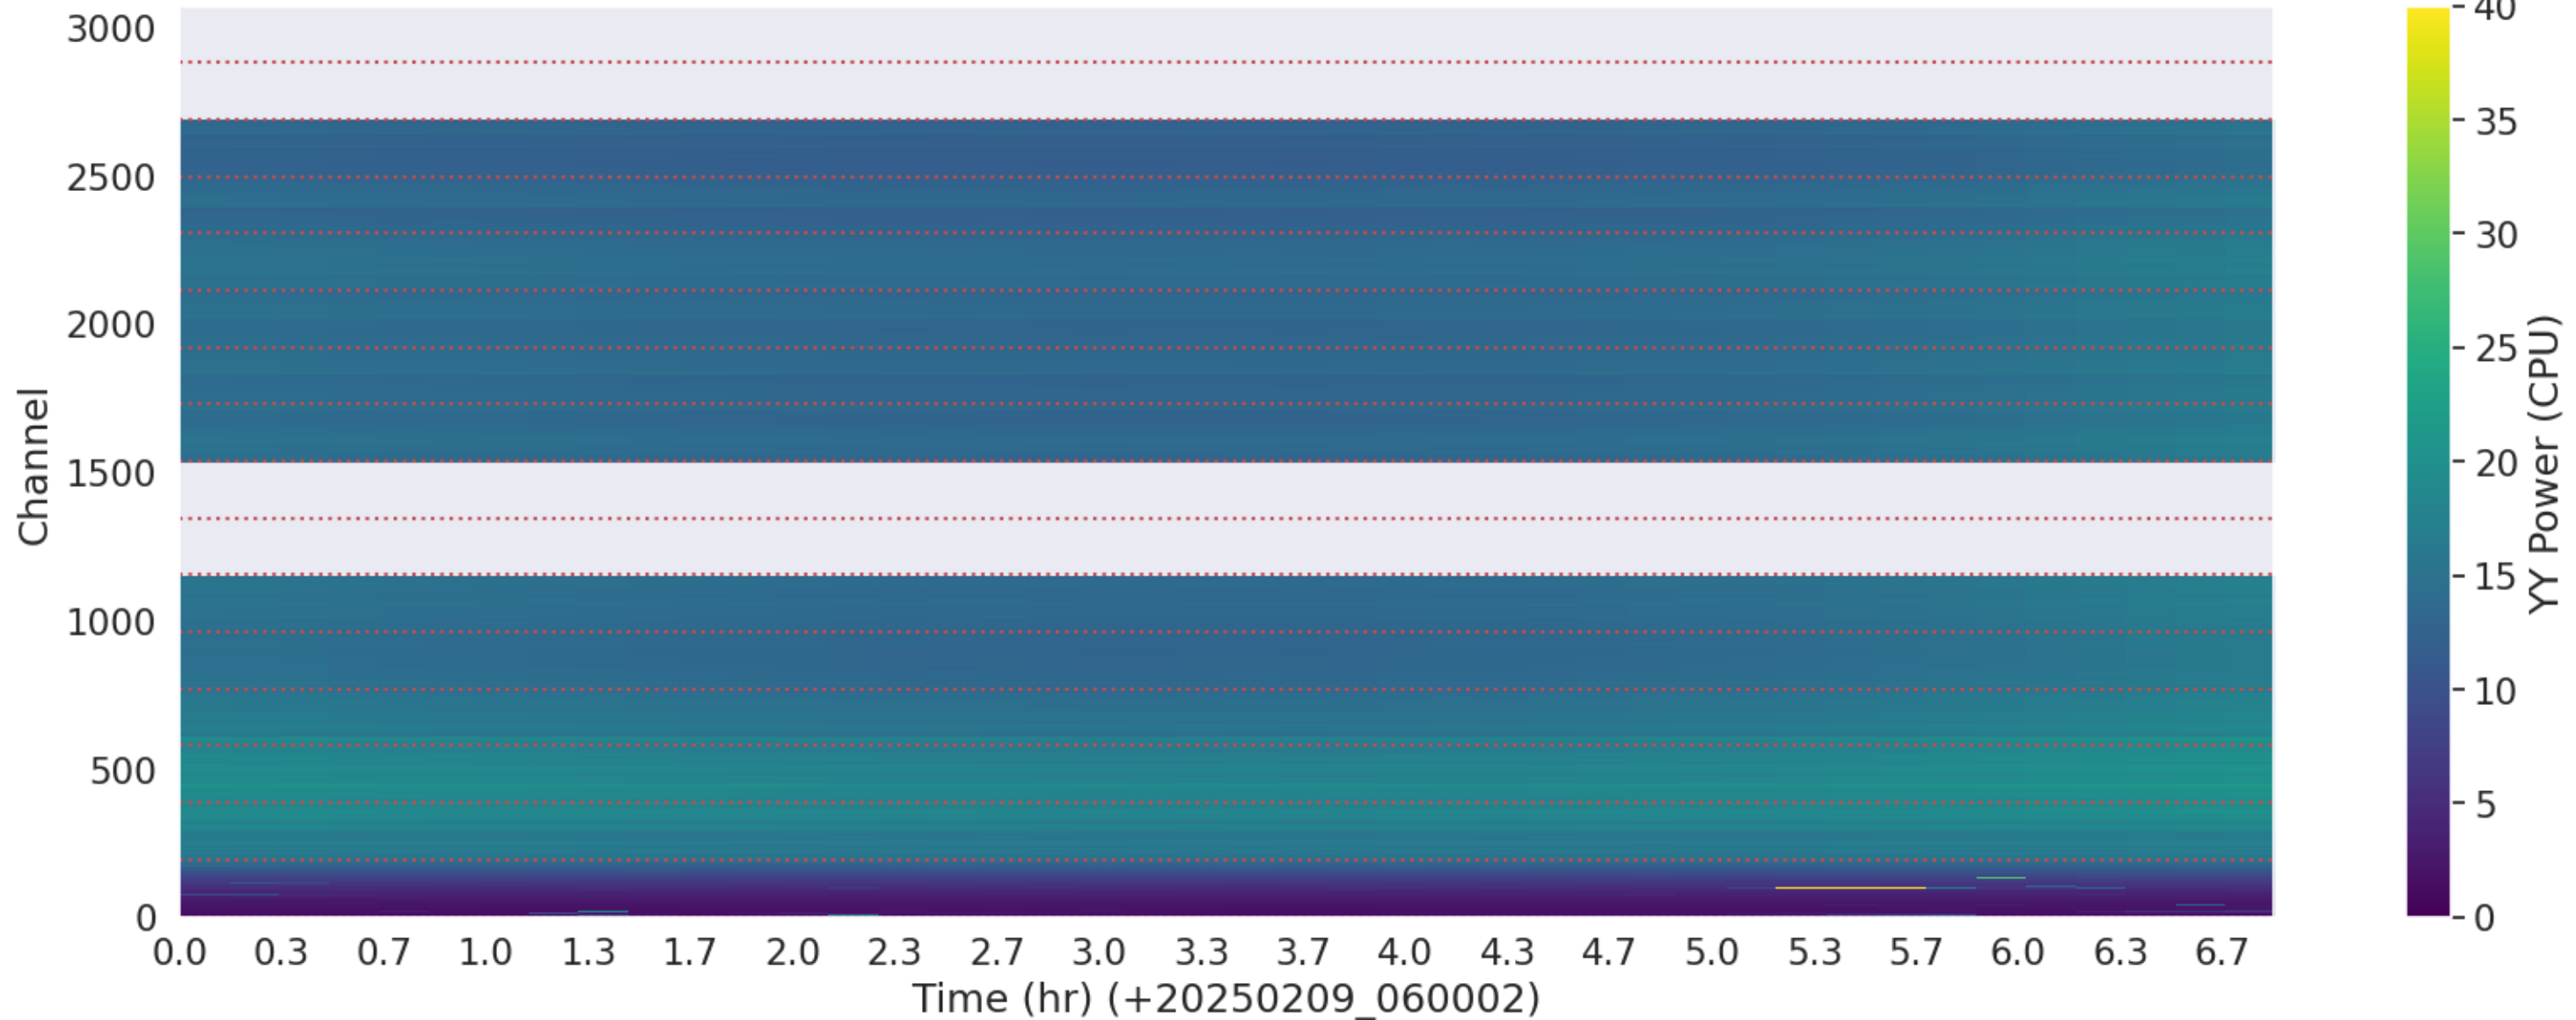

LWA153 - Correlator# 230 - YY - FLAGS: Good