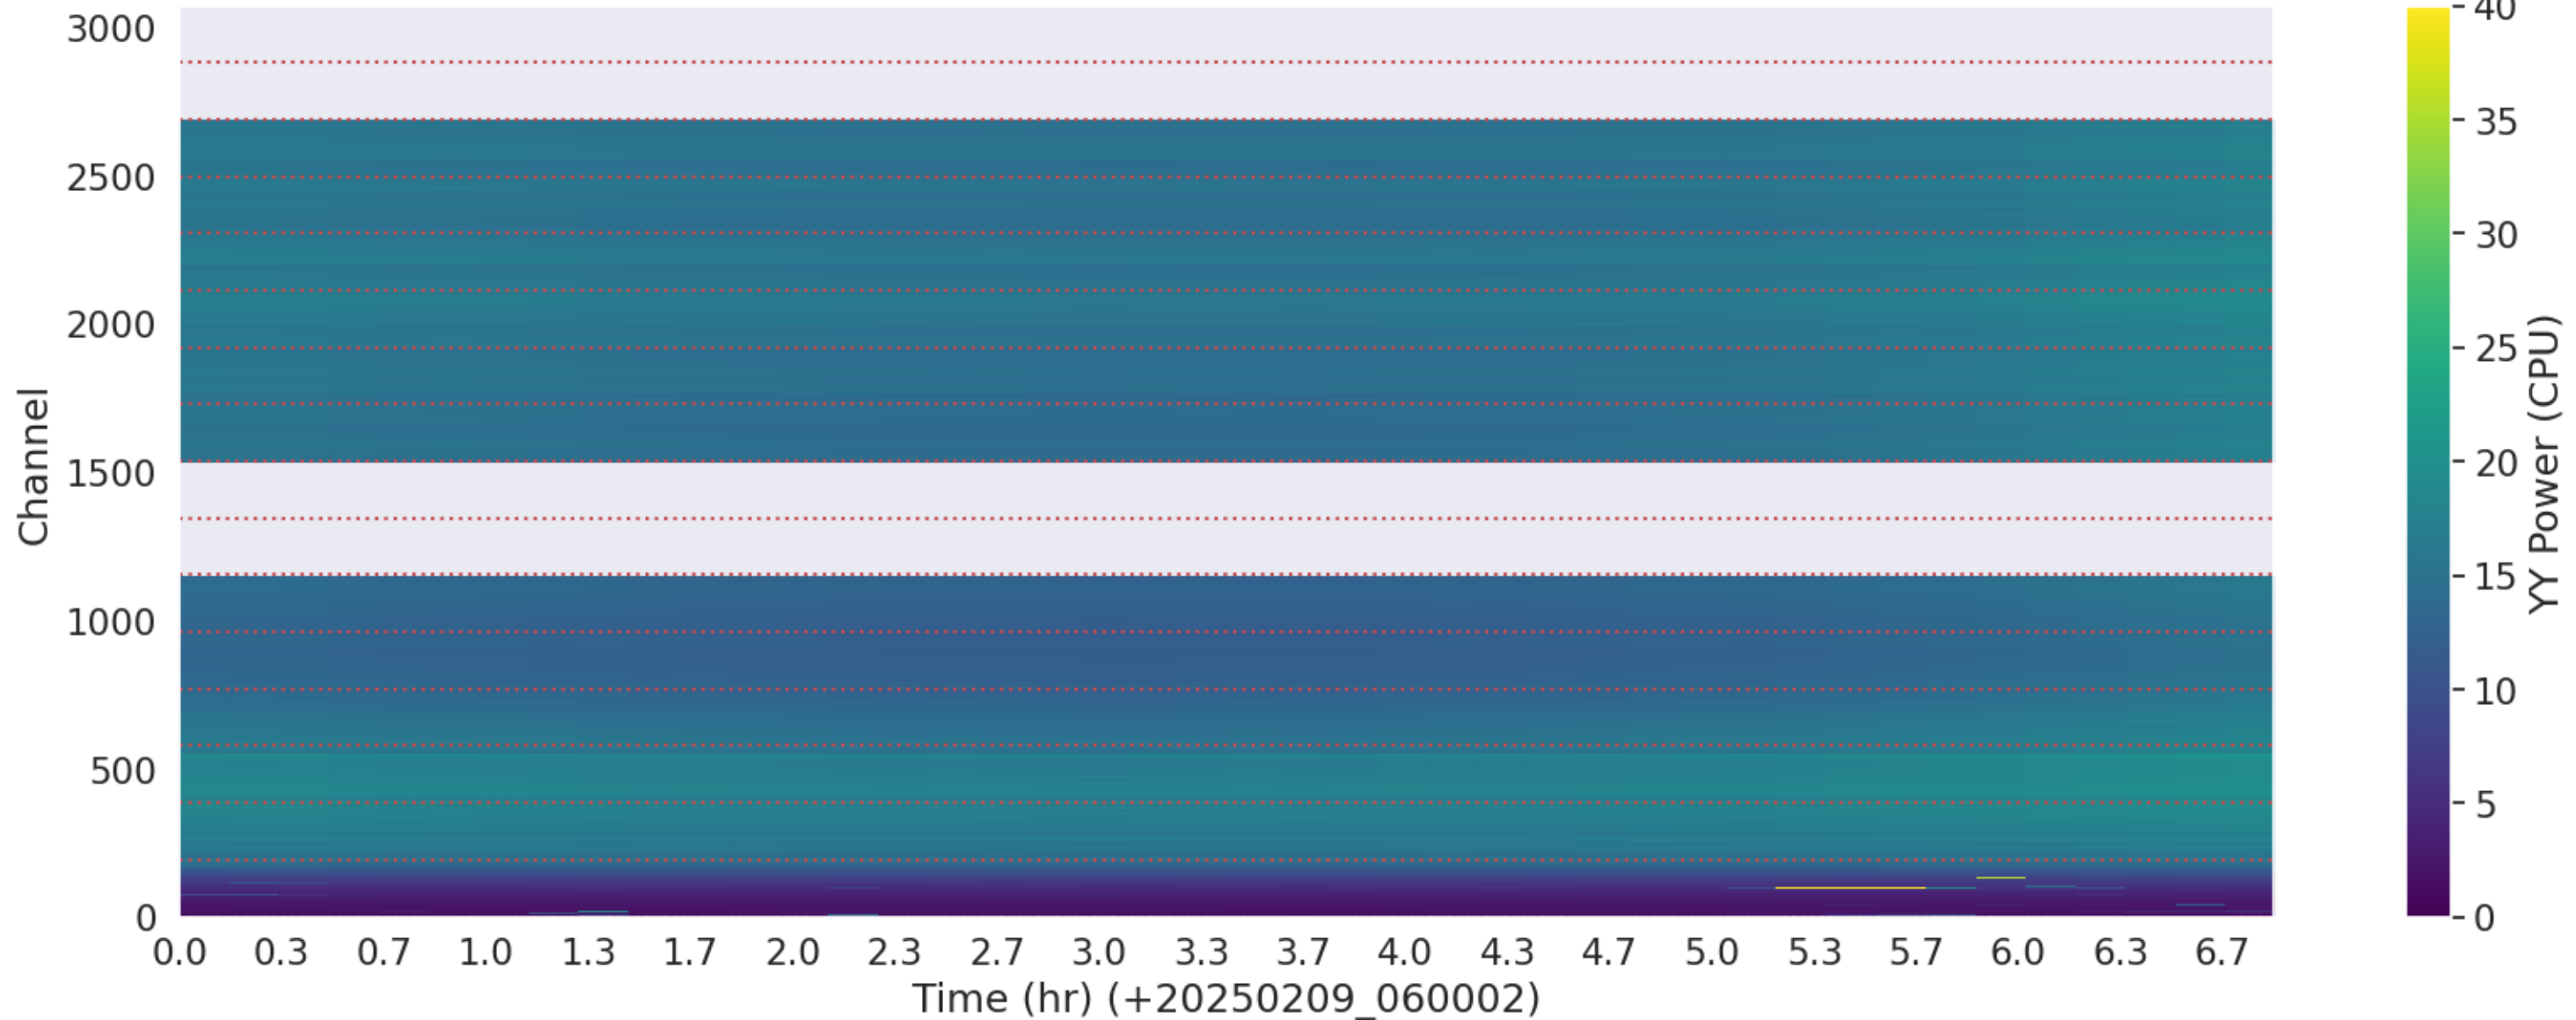

LWA234 - Correlator# 289 - XX - FLAGS: Good