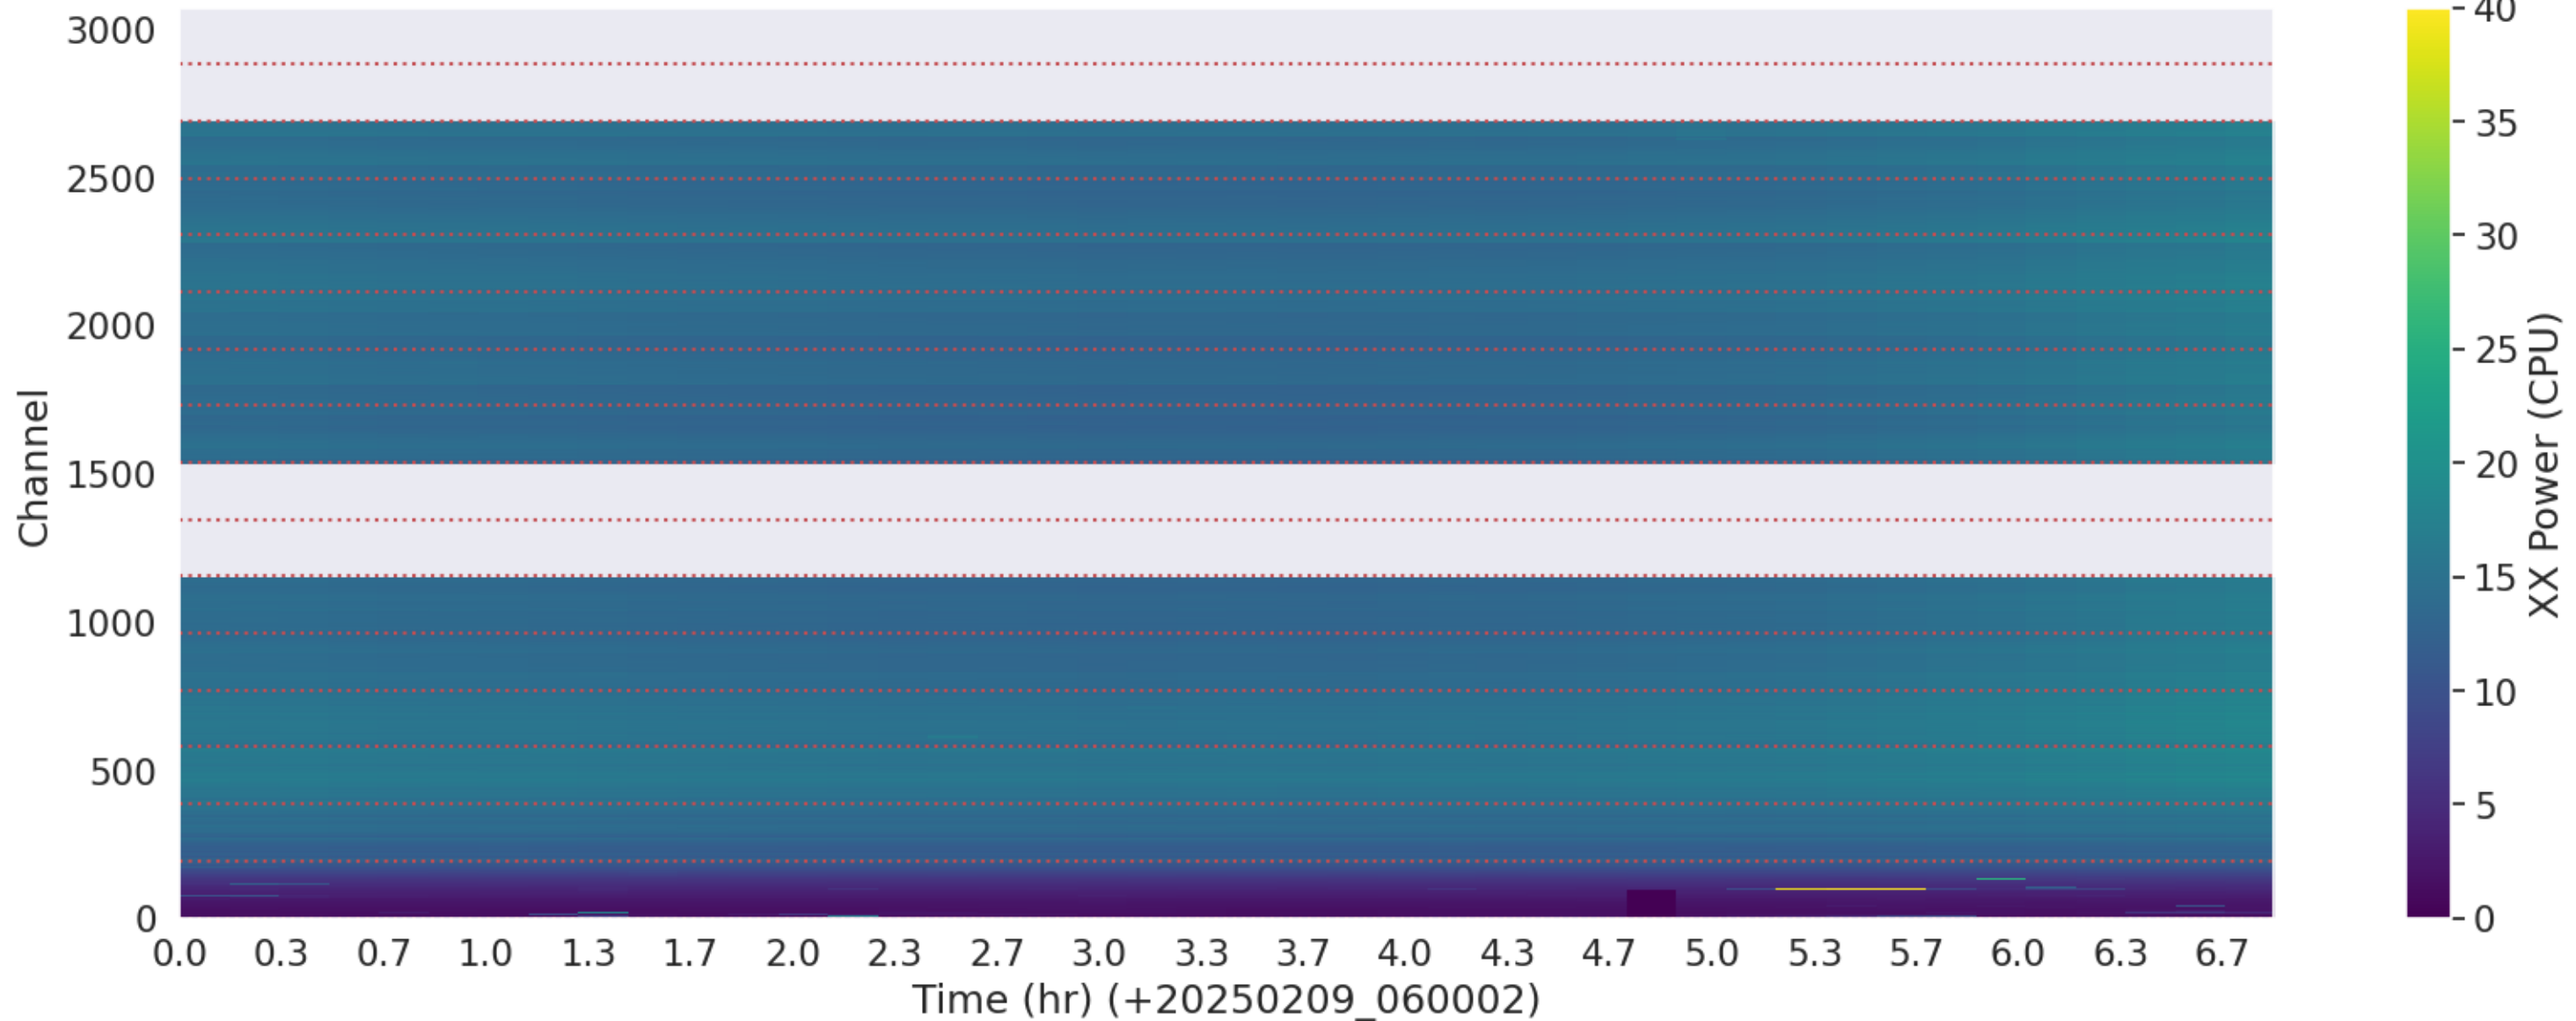

LWA151 - Correlator# 218 - YY - FLAGS: Good