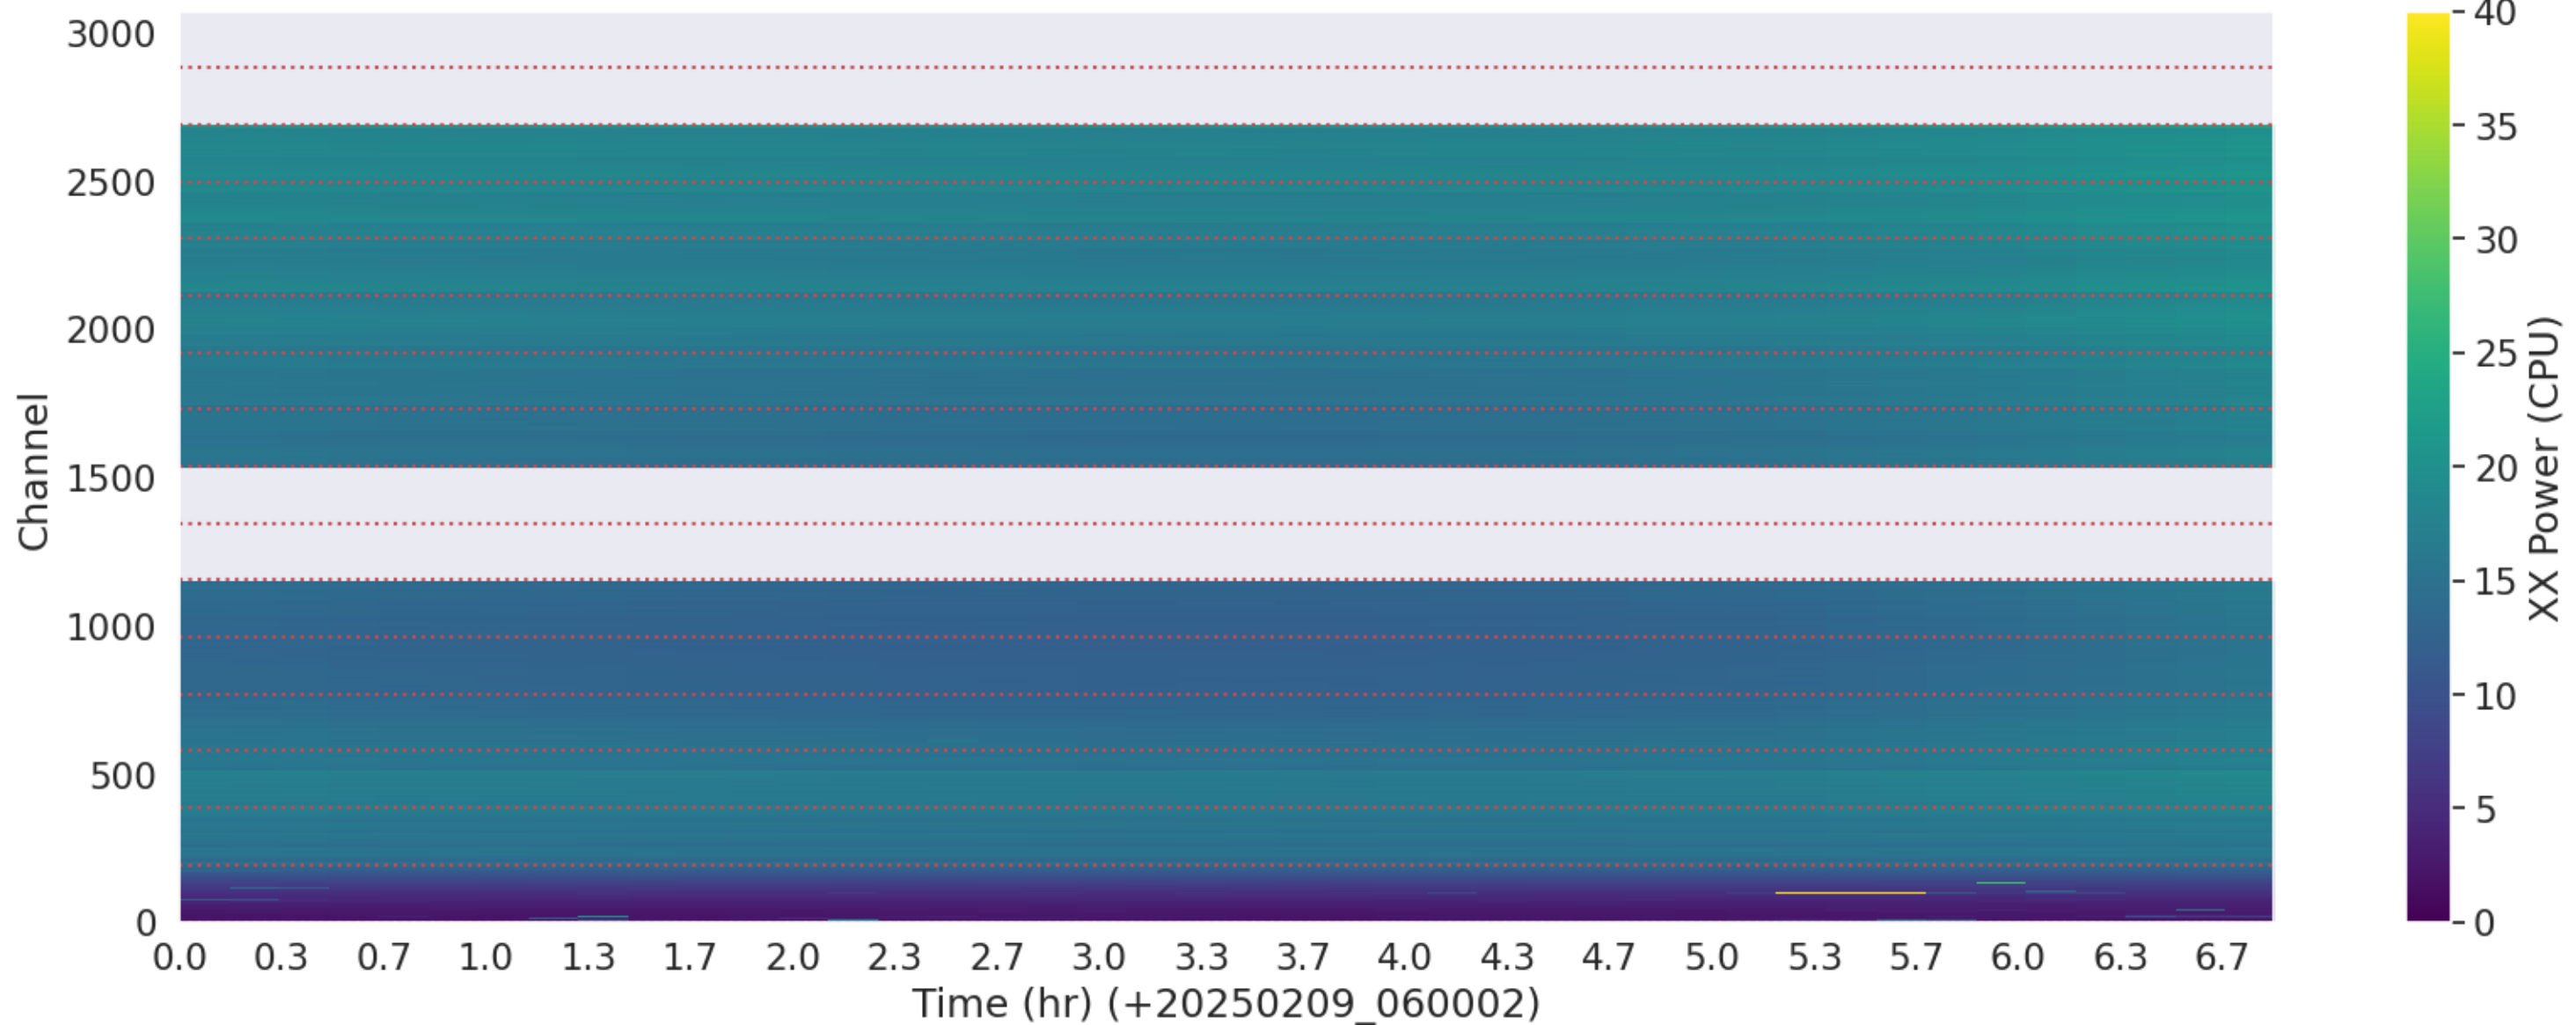

LWA132 - Correlator# 185 - YY - FLAGS: Good