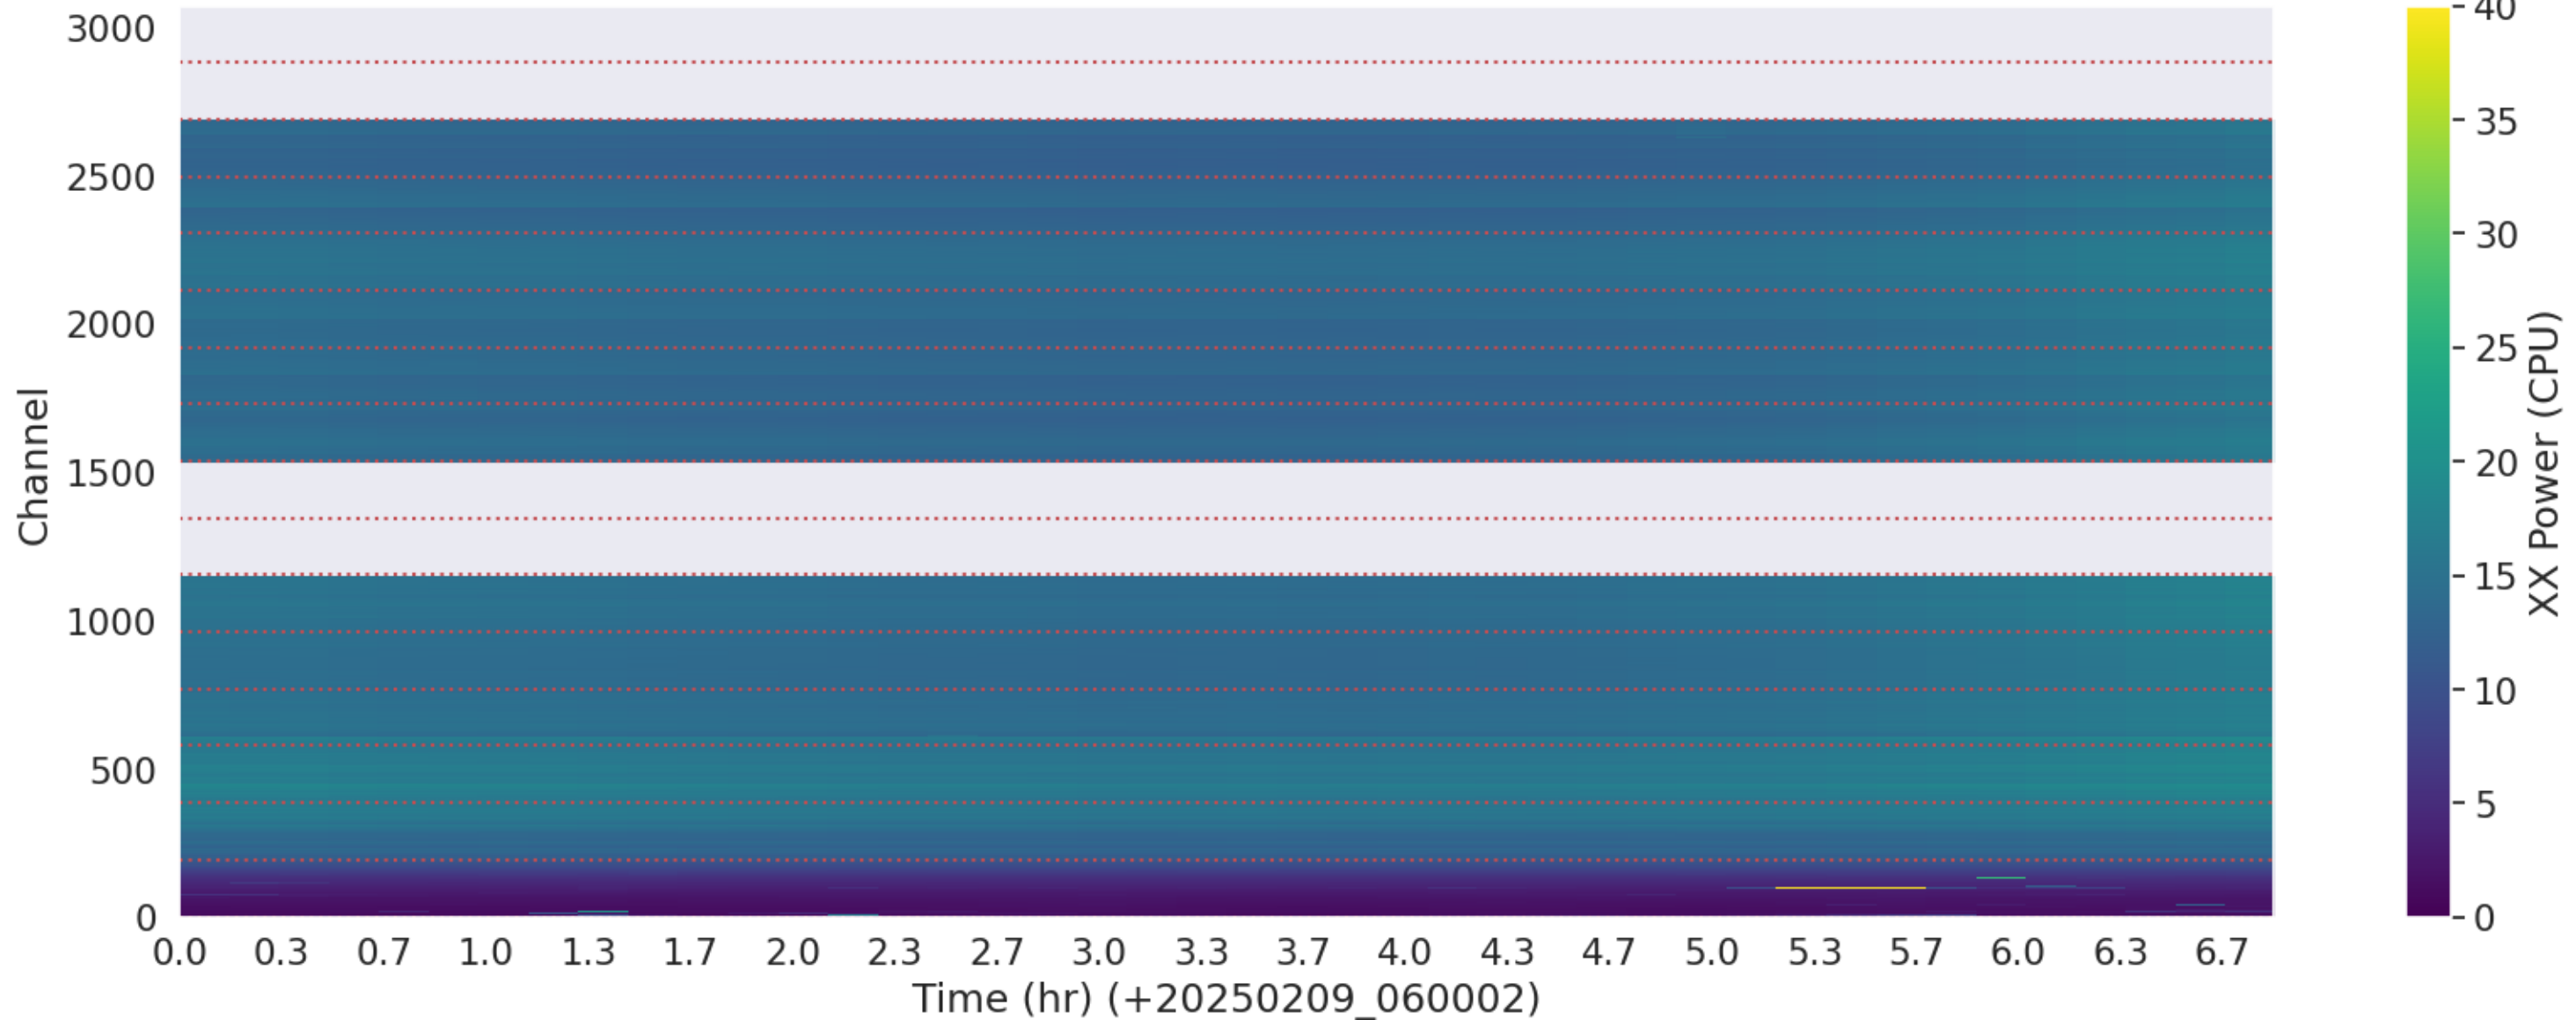

LWA223 - Correlator# 337 - YY - FLAGS: Good

LWA223 - Correlator# 337 - XX - FLAGS: Good