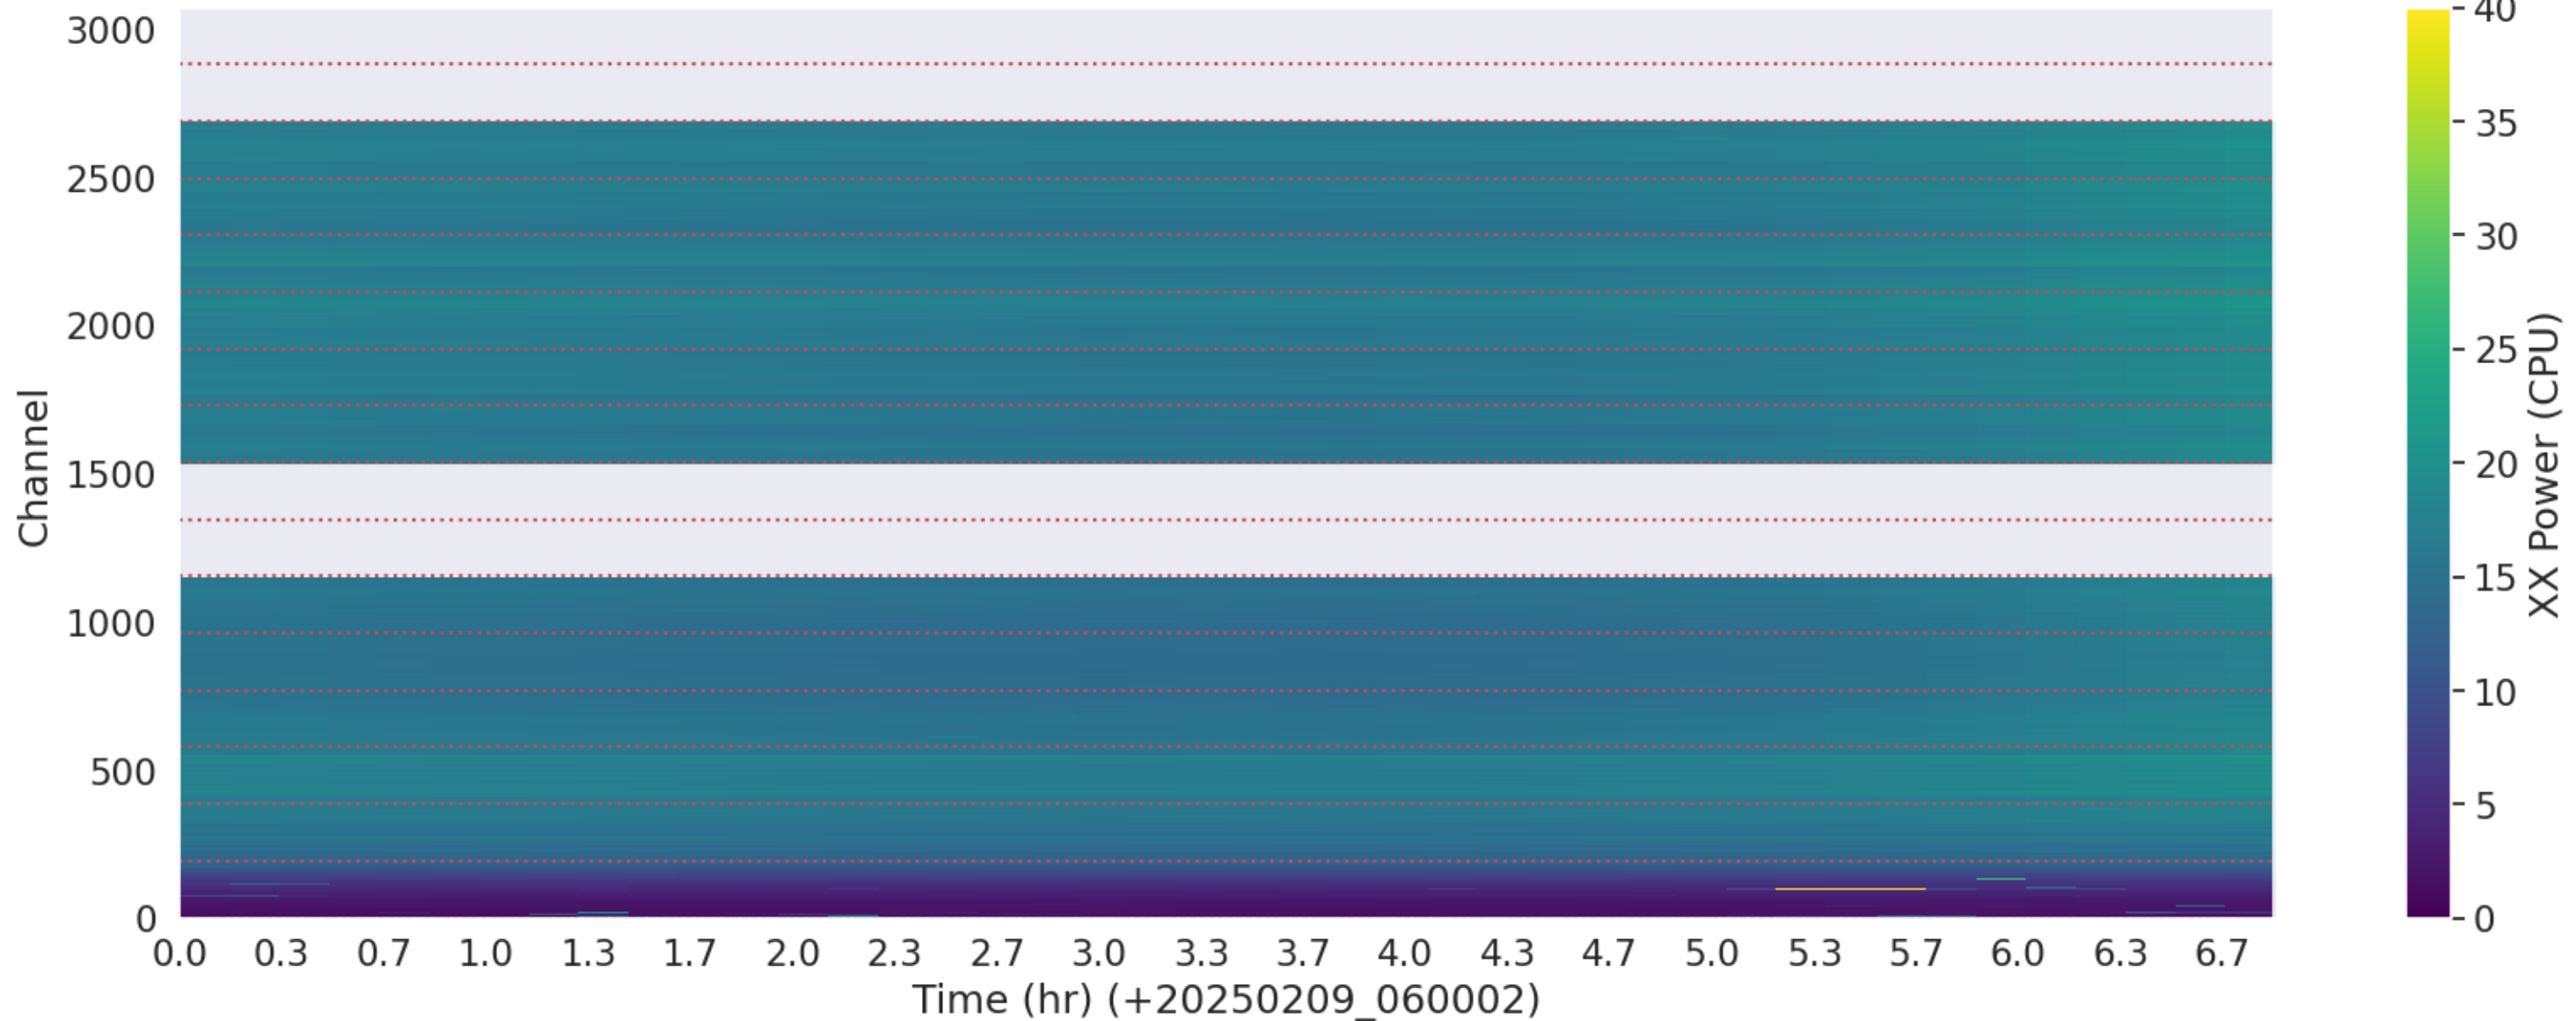

LWA020 - Correlator# 102 - YY - FLAGS: Good