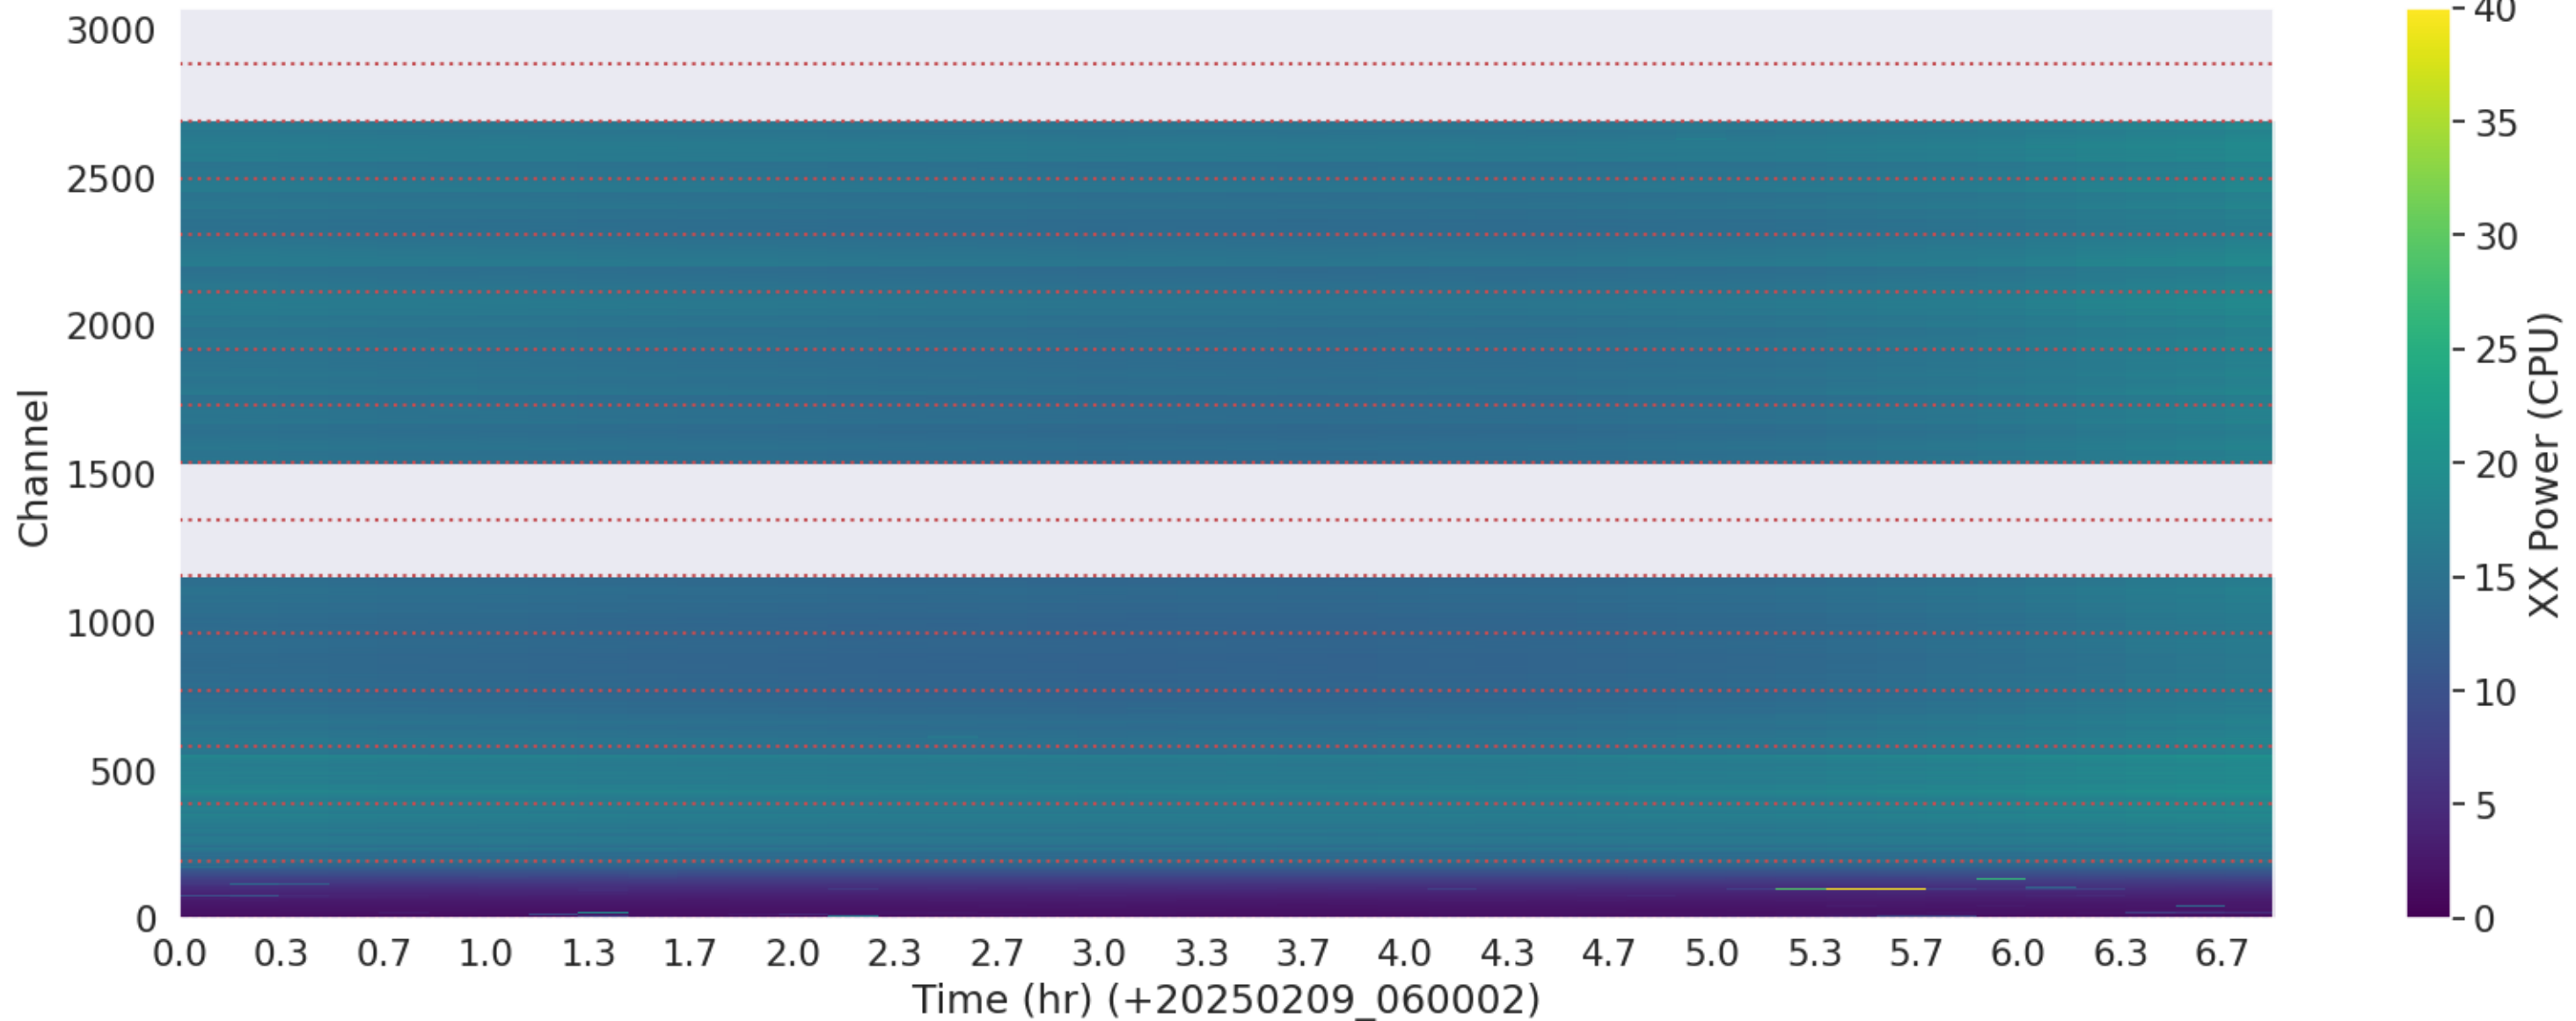

LWA140 - Correlator# 260 - YY - FLAGS: Good