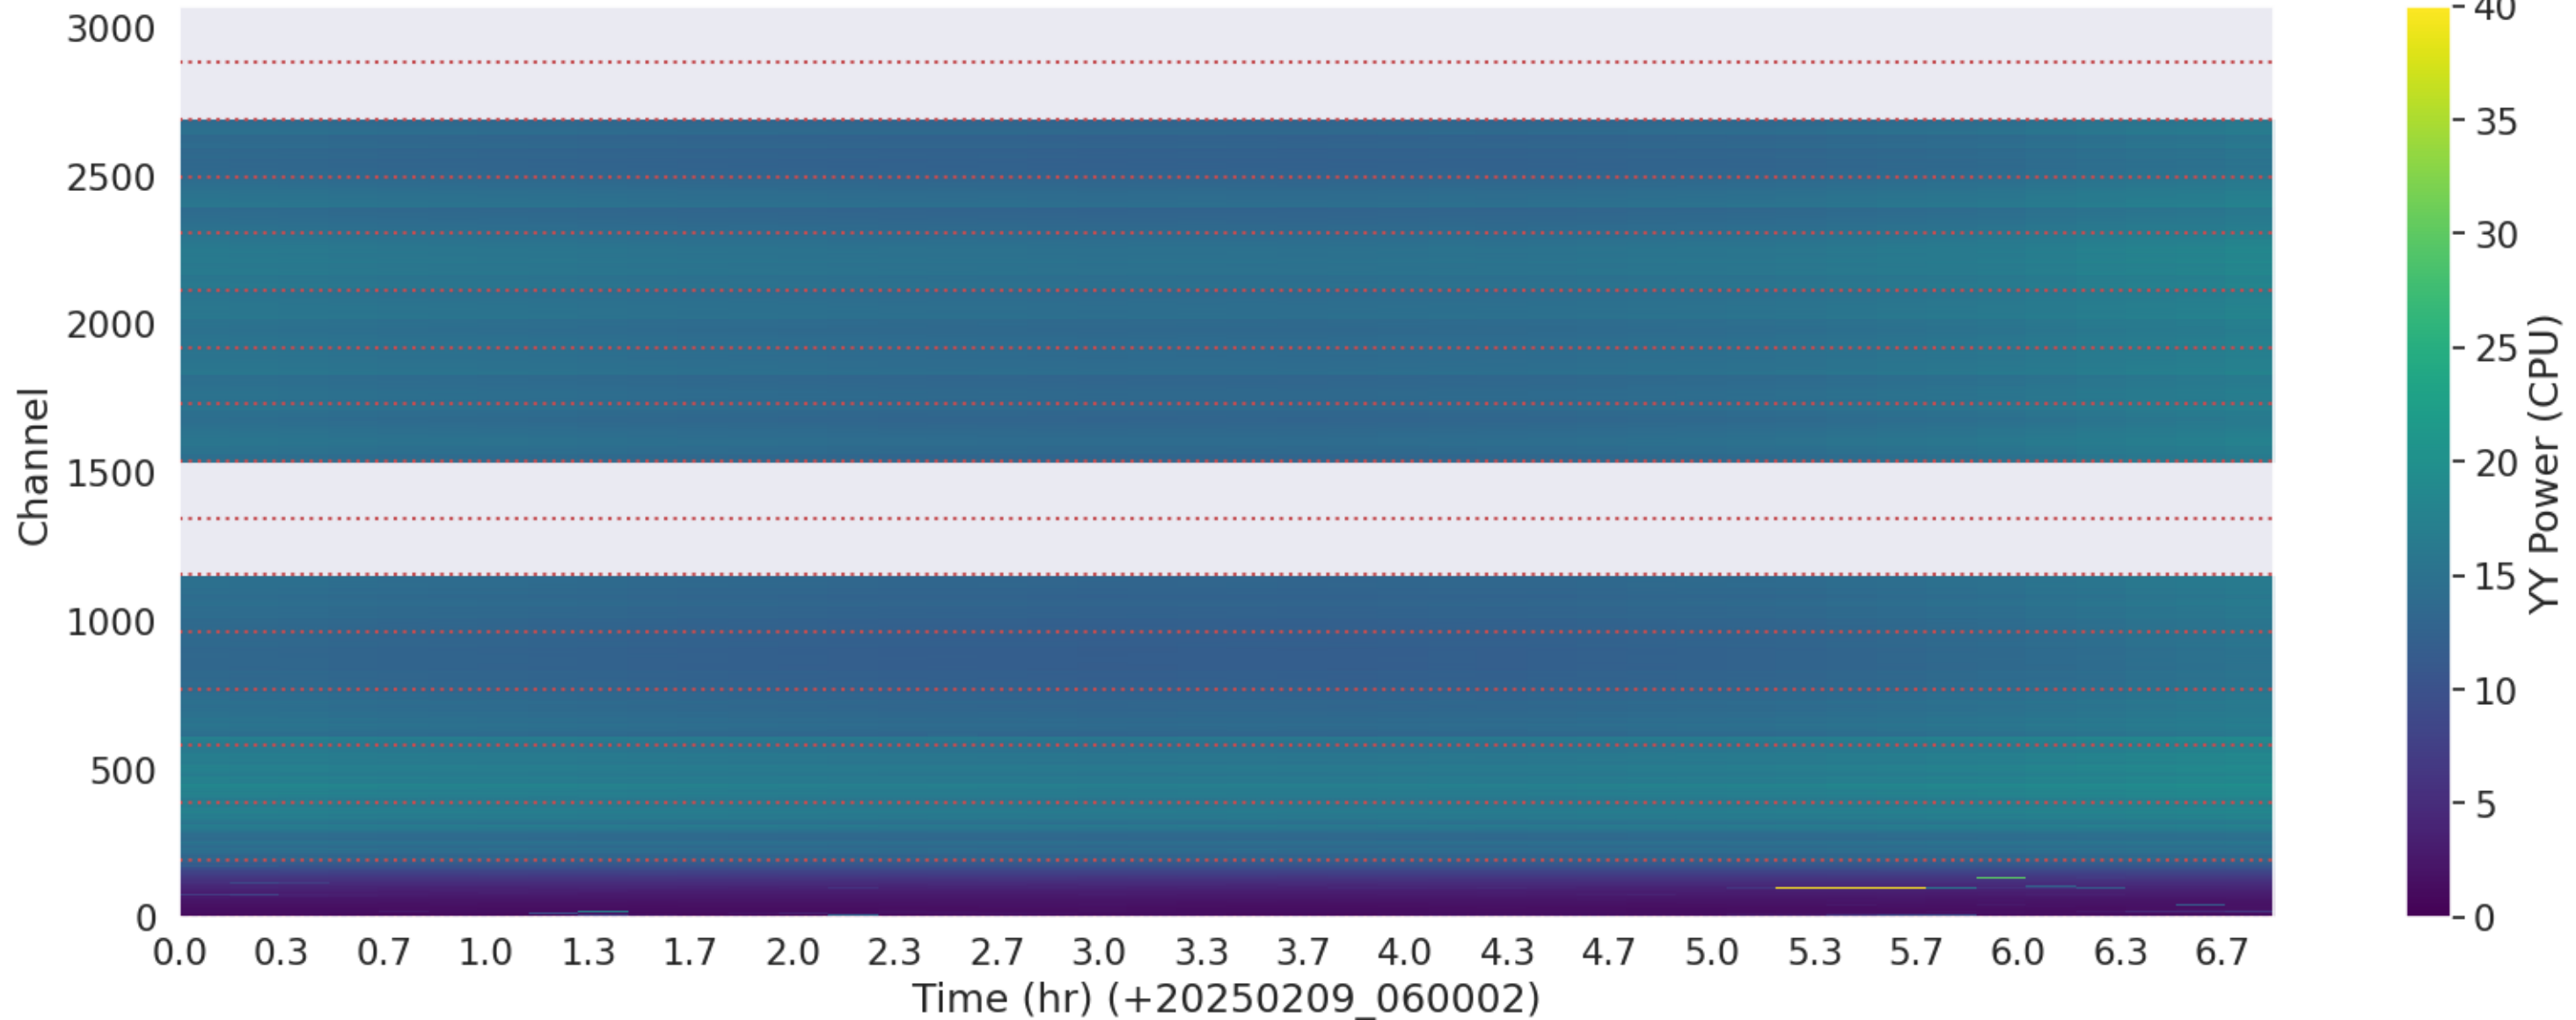

LWA156 - Correlator# 235 - XX - FLAGS: Good