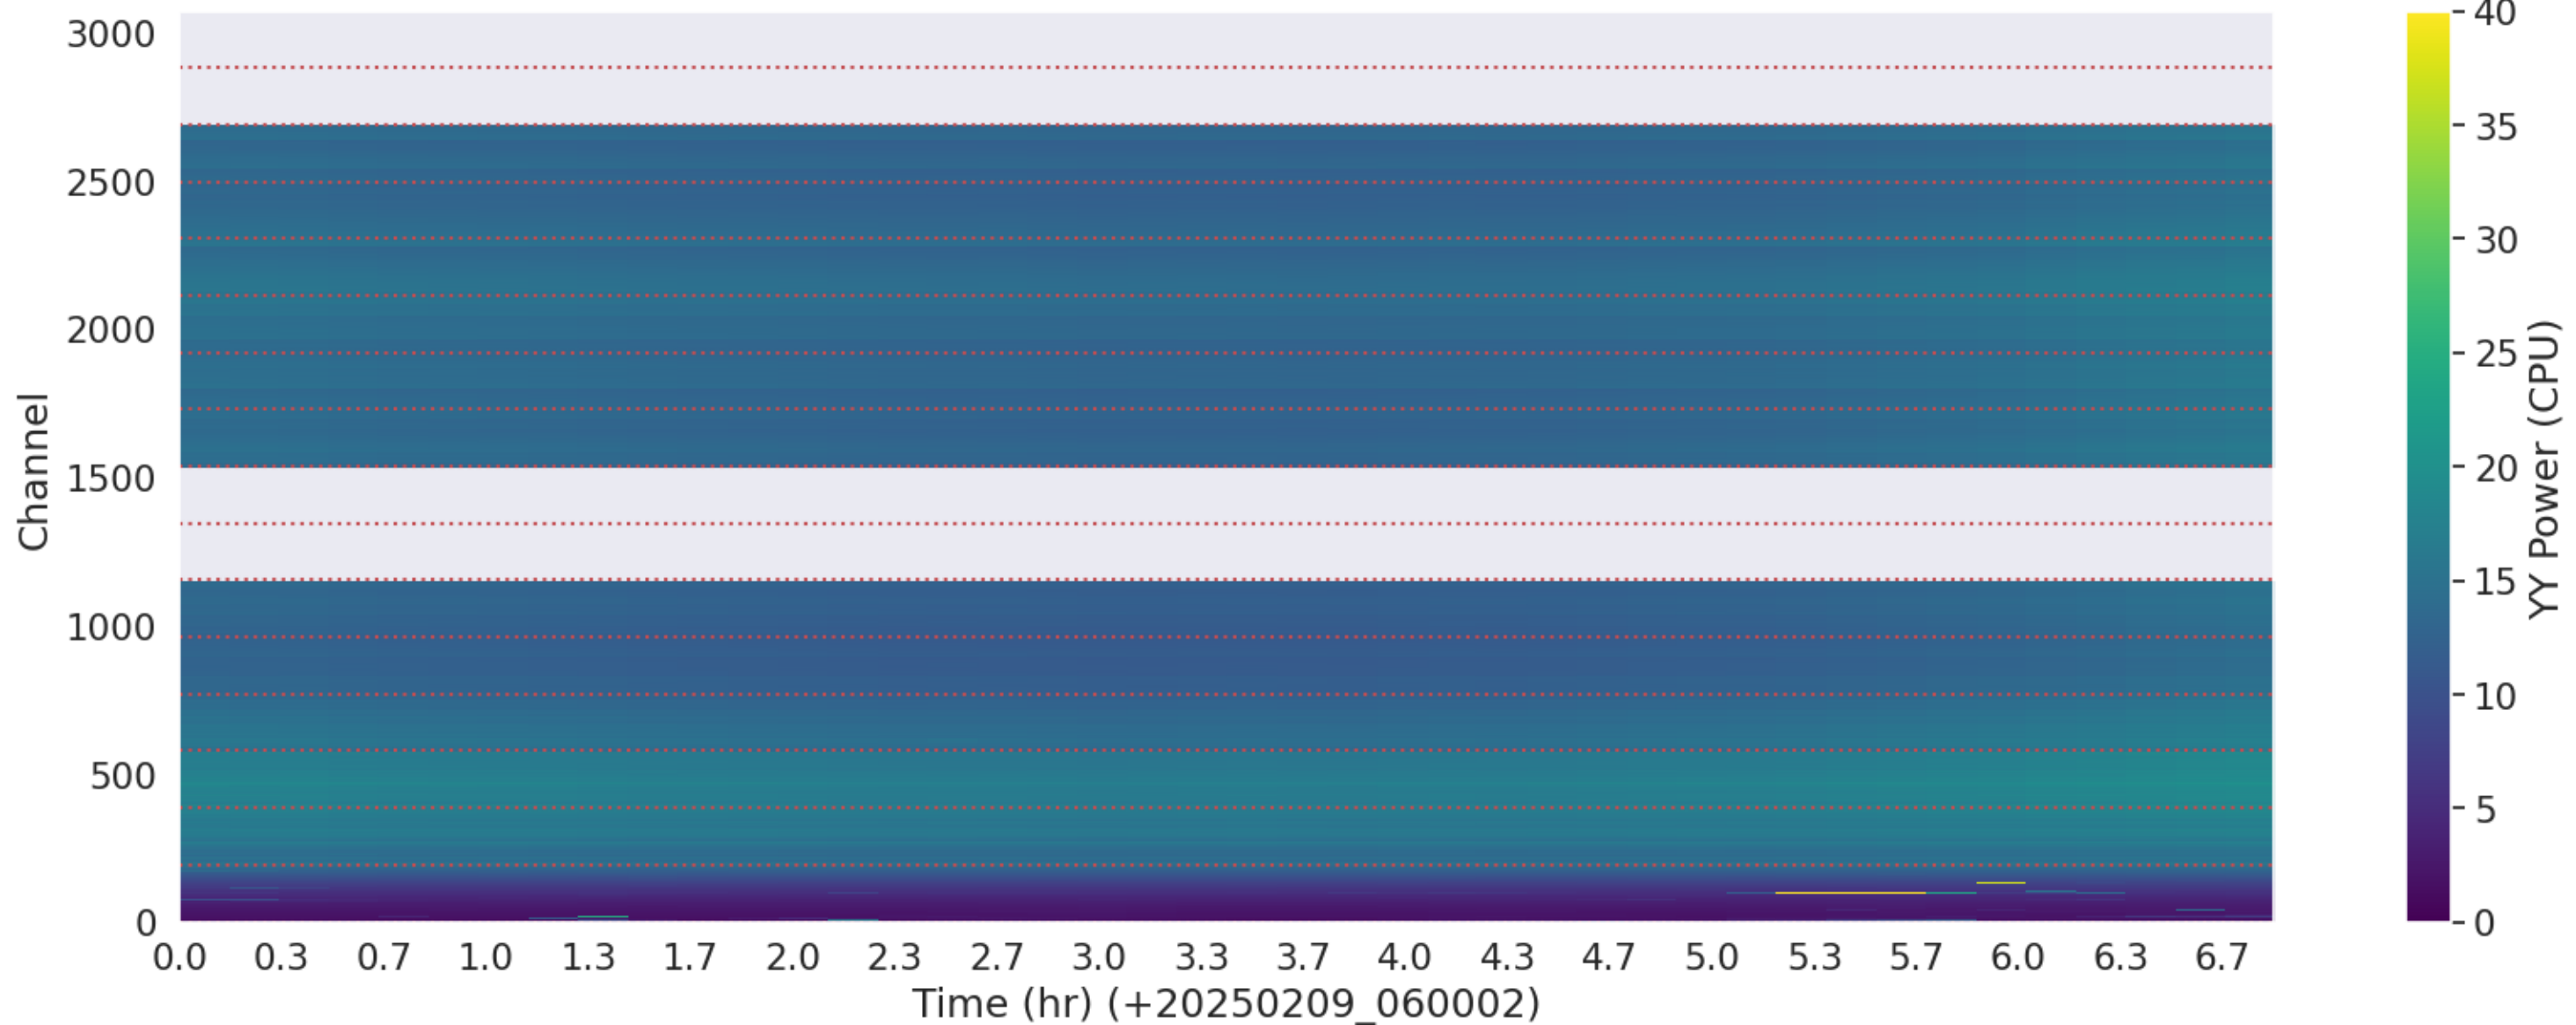

LWA151 - Correlator# 218 - XX - FLAGS: Good