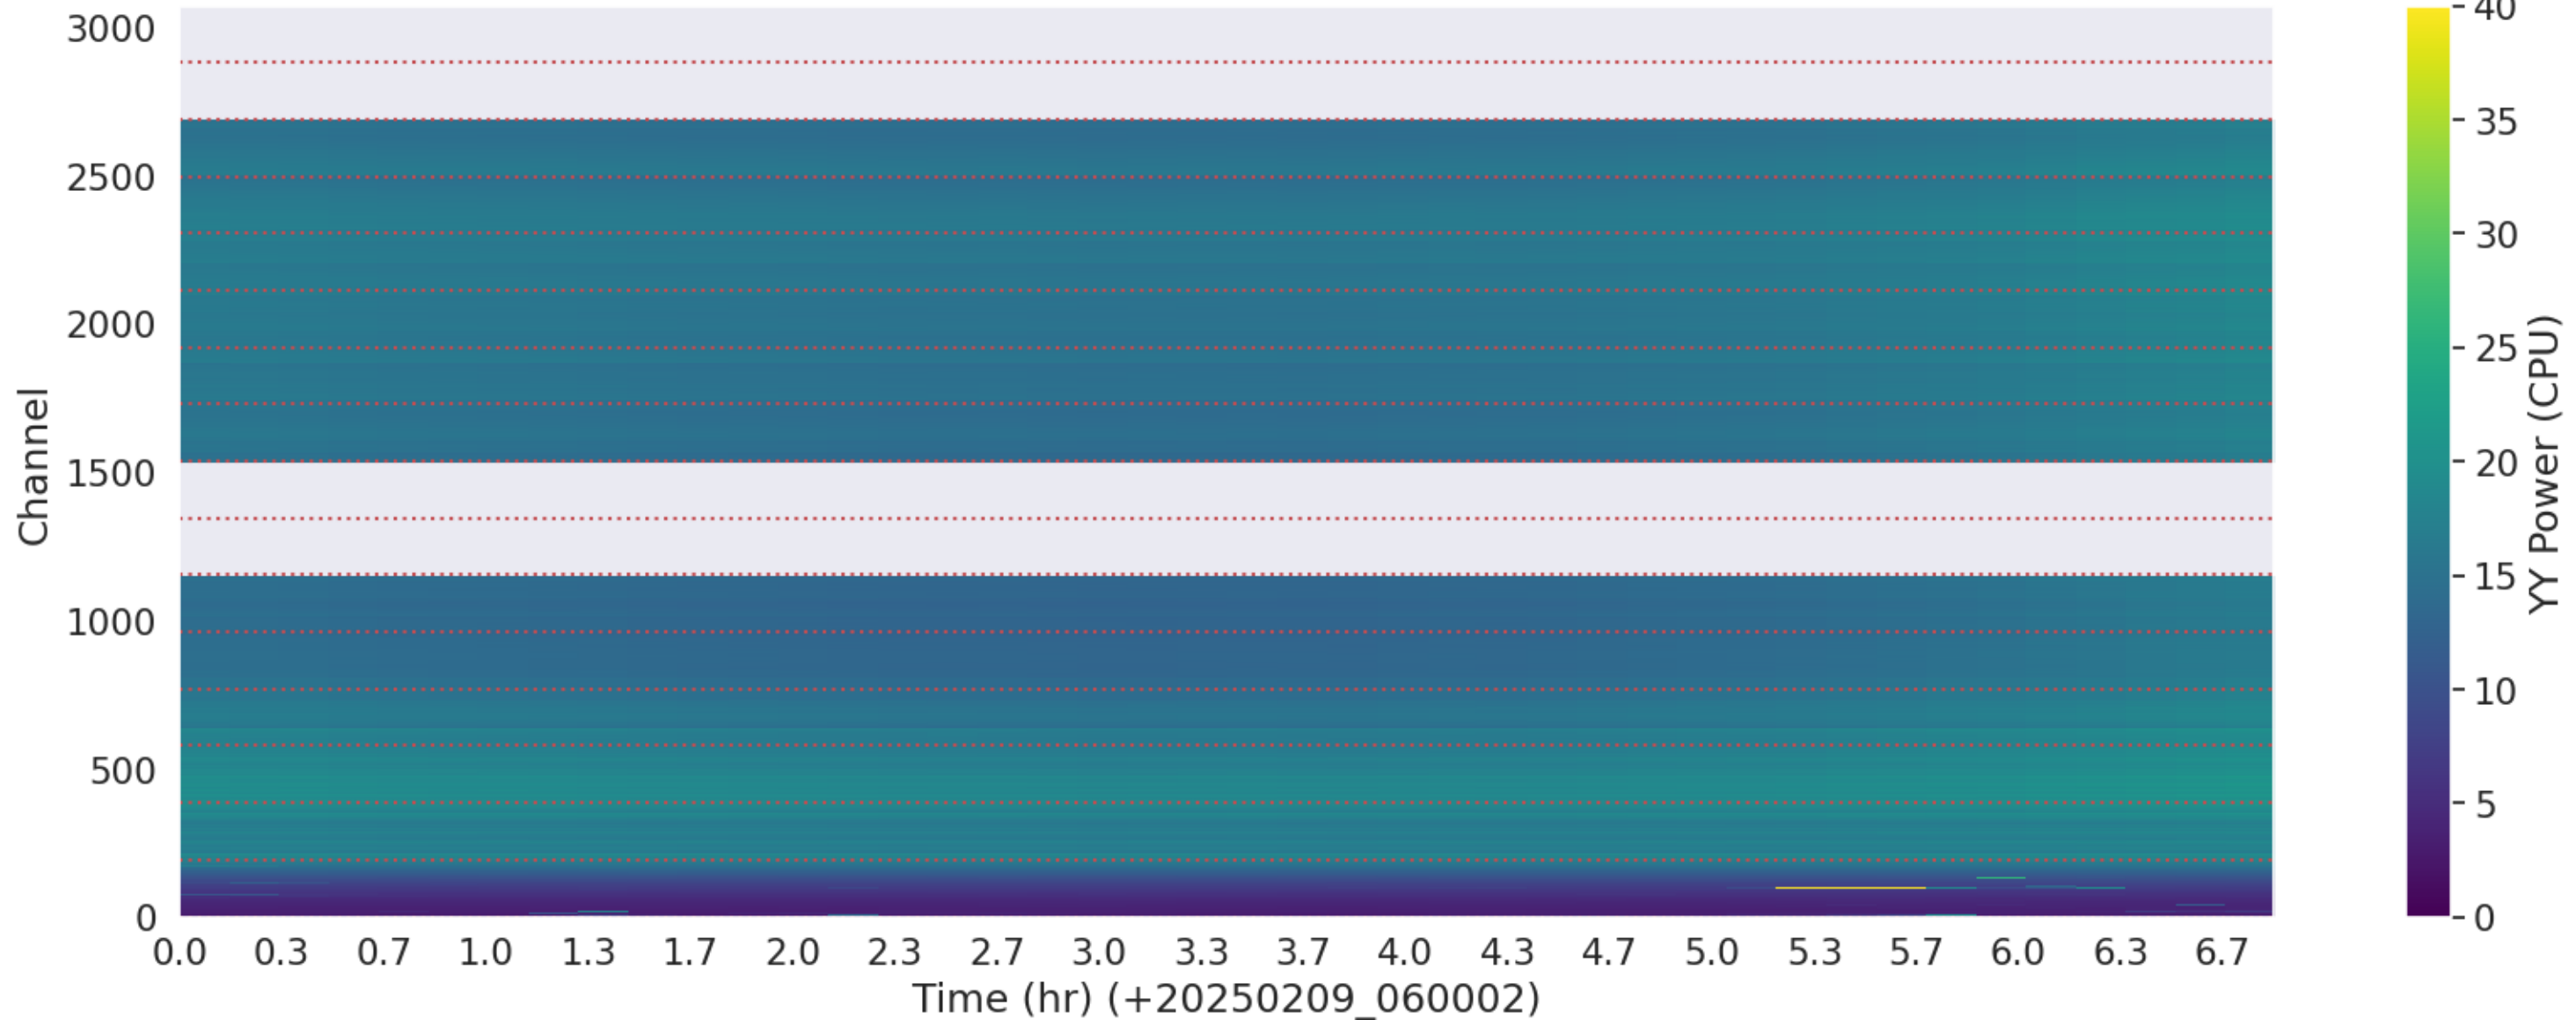

LWA270 - Correlator# 039 - YY - FLAGS: Good