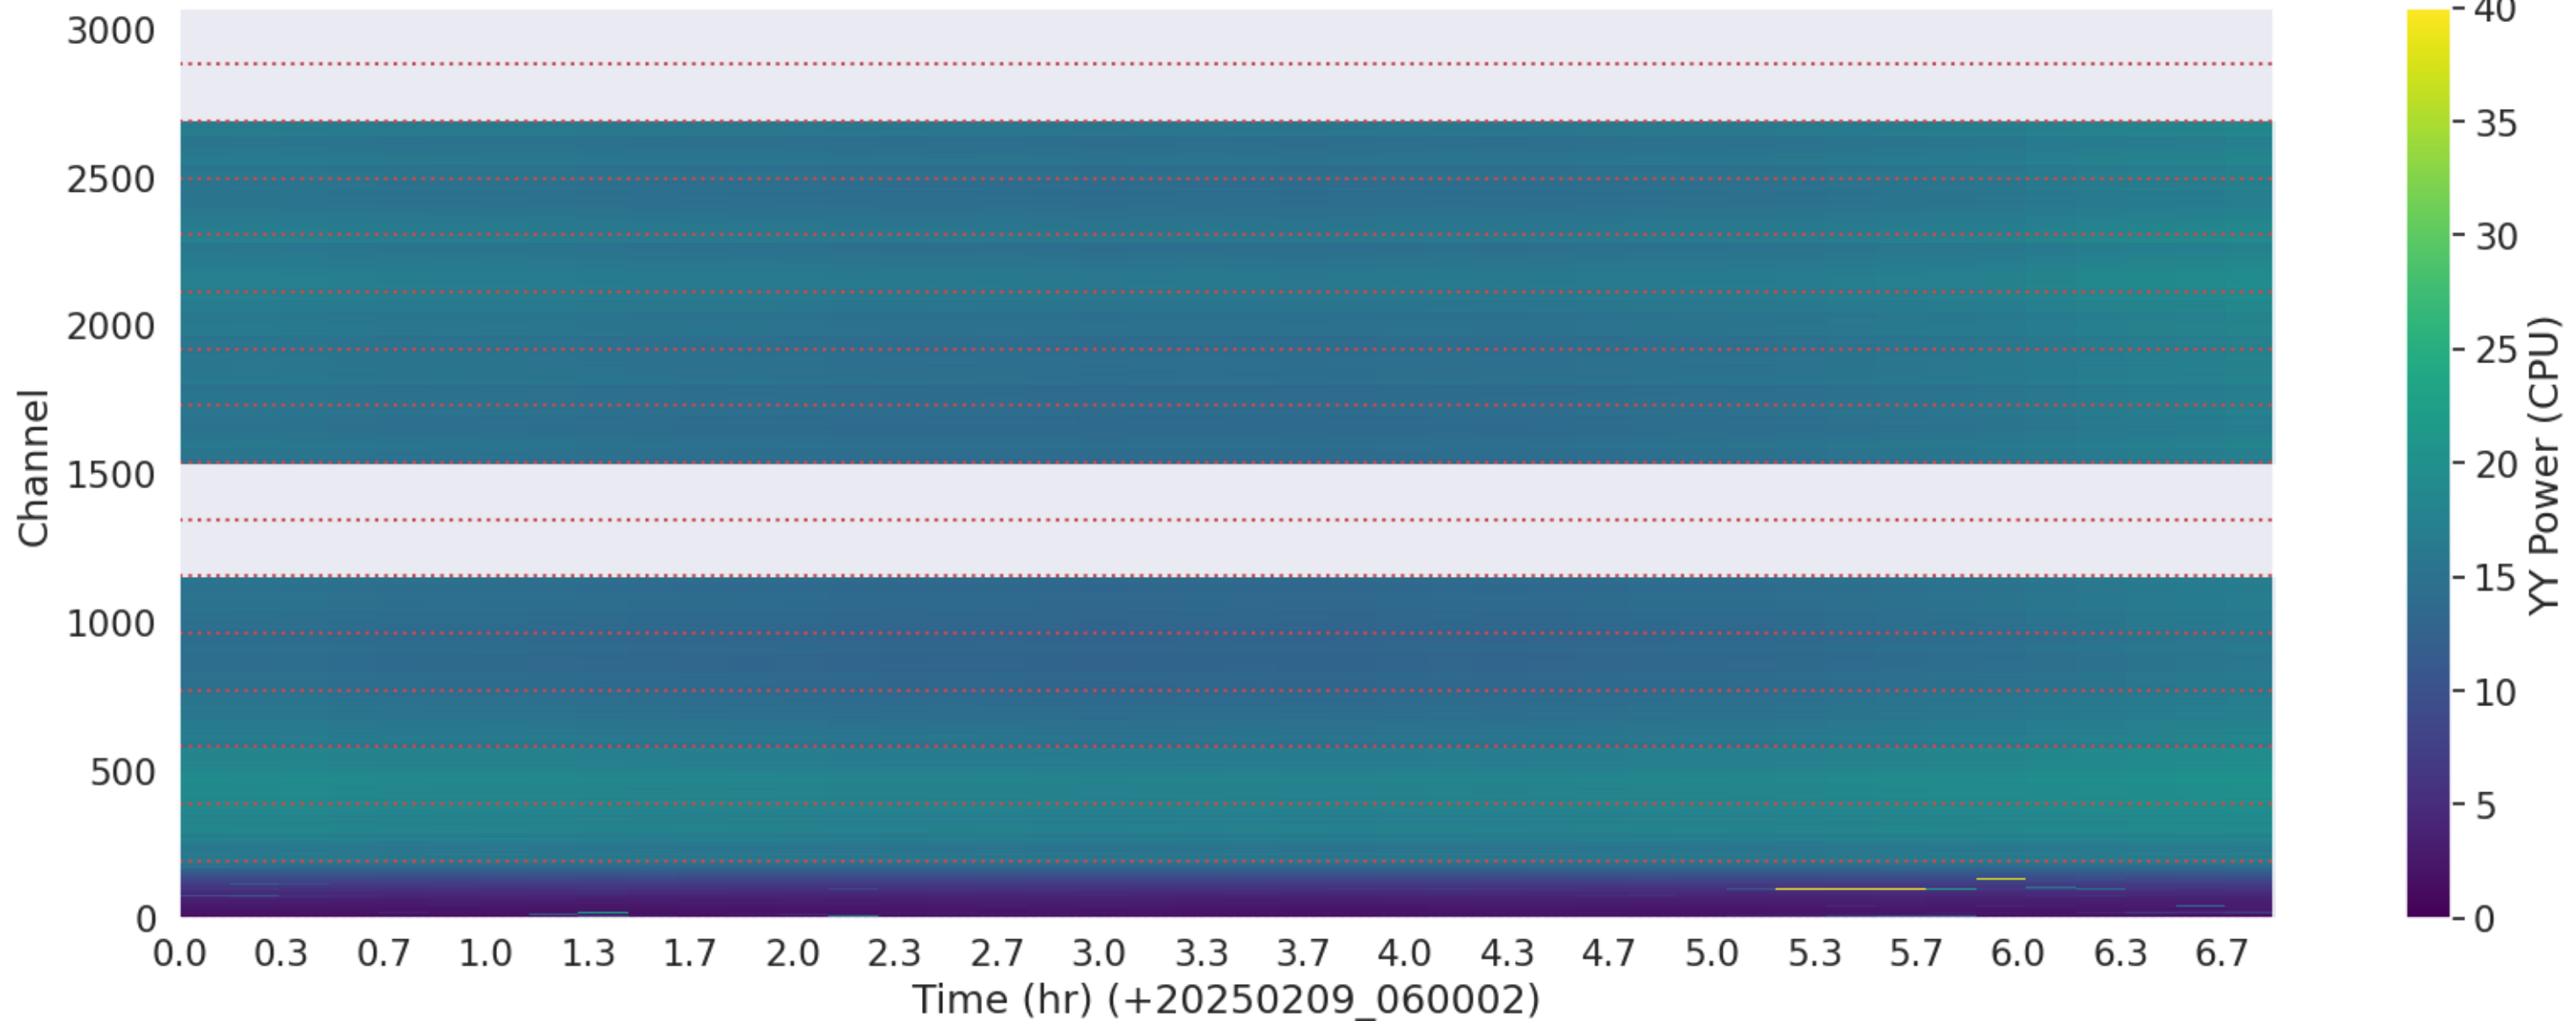

LWA147 - Correlator# 214 - XX - FLAGS: Good

LWA147 - Correlator# 214 - YY - FLAGS: Good

LWA150 - Correlator# 215 - XX - FLAGS: Good

LWA150 - Correlator# 215 - YY - FLAGS: Good

LWA149 - Correlator# 216 - YY - FLAGS: Good