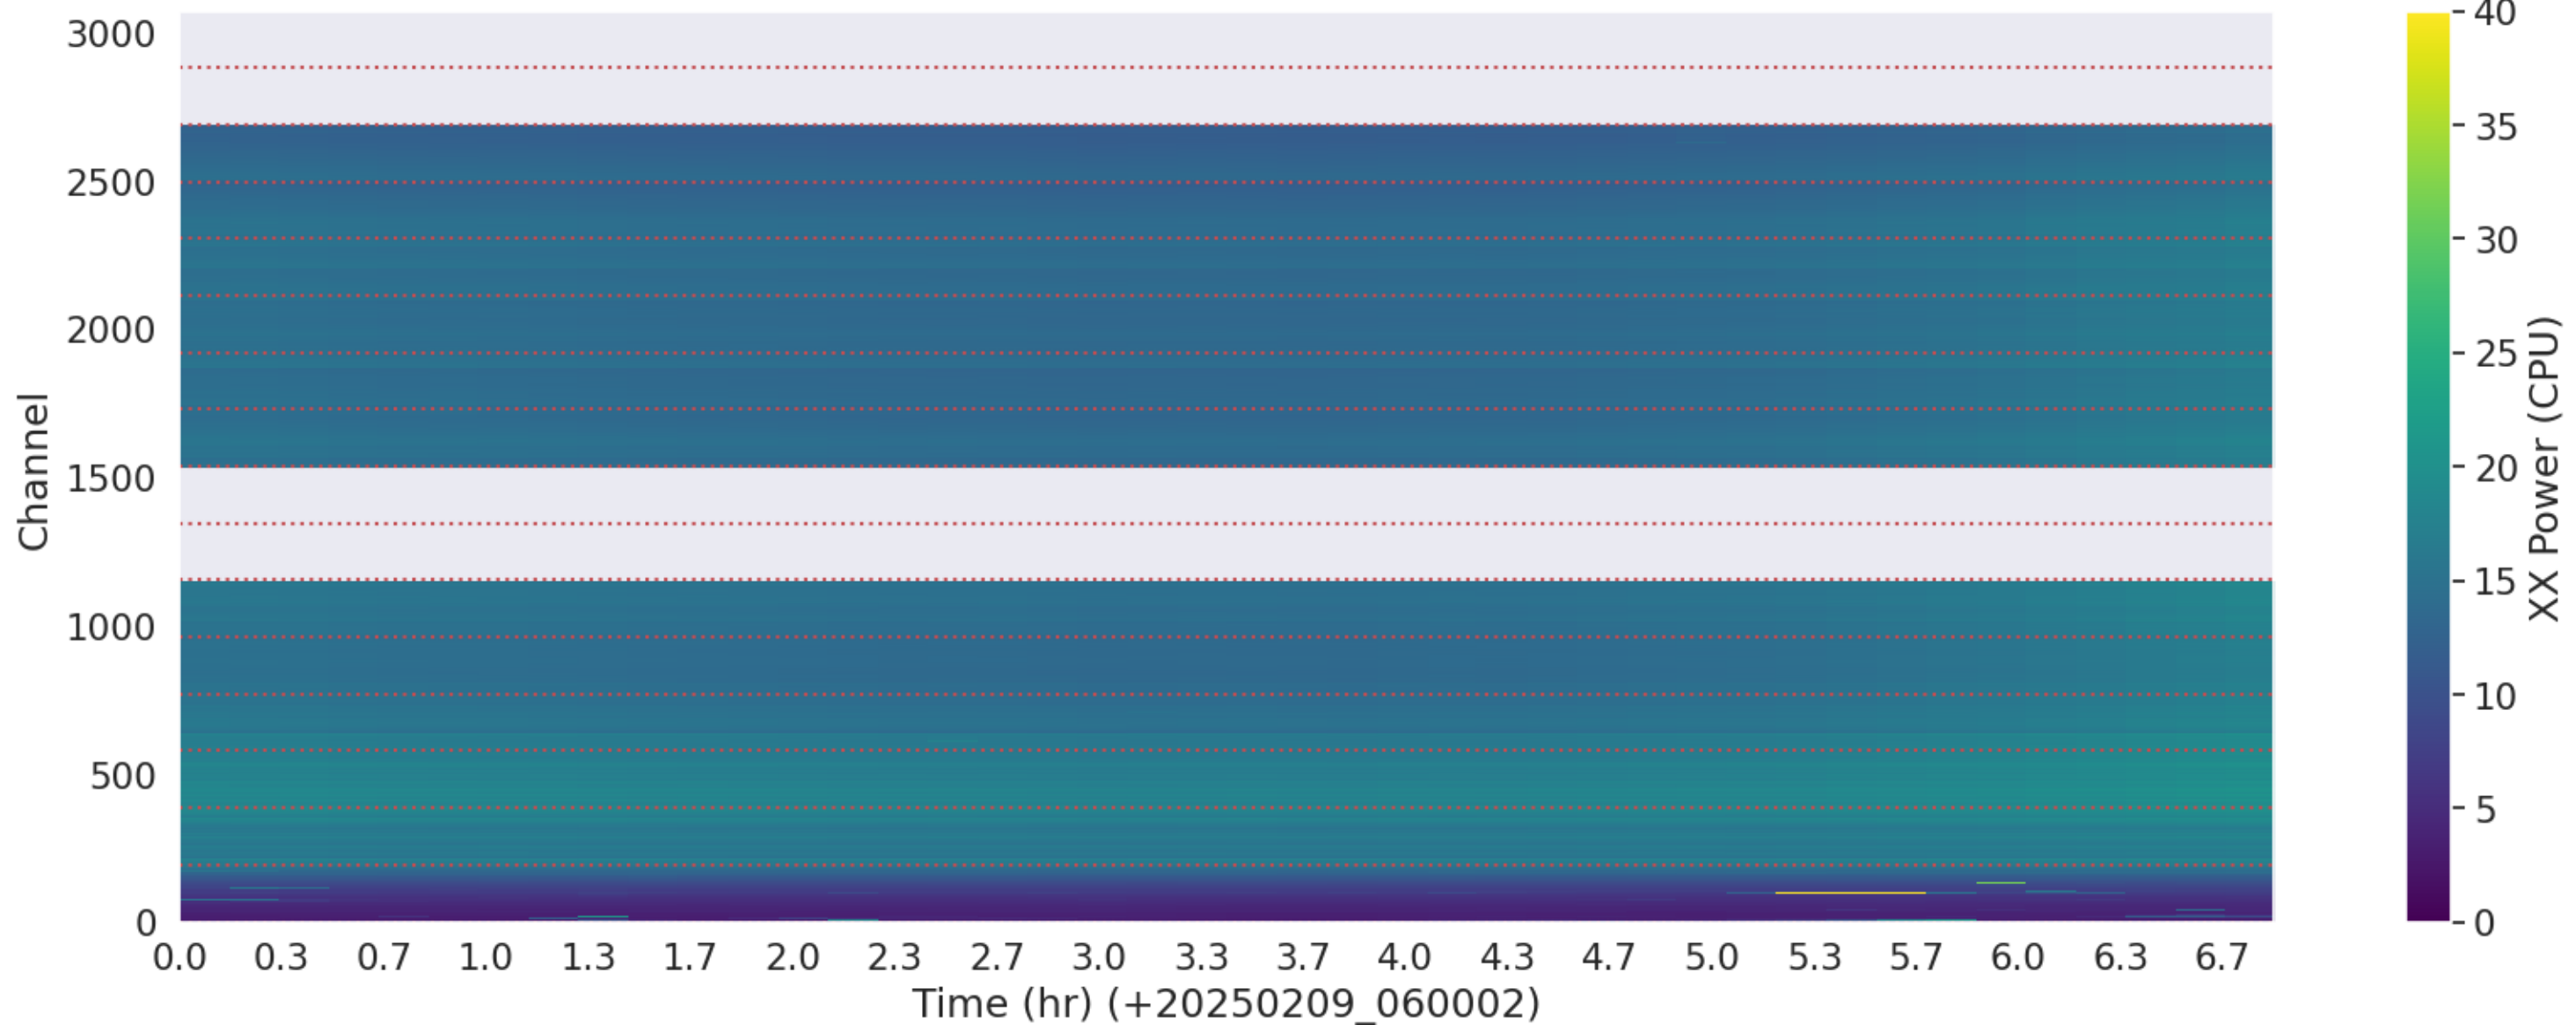

LWA125 - Correlator# 227 - YY - FLAGS: Good

LWA125 - Correlator# 227 - XX - FLAGS: Good