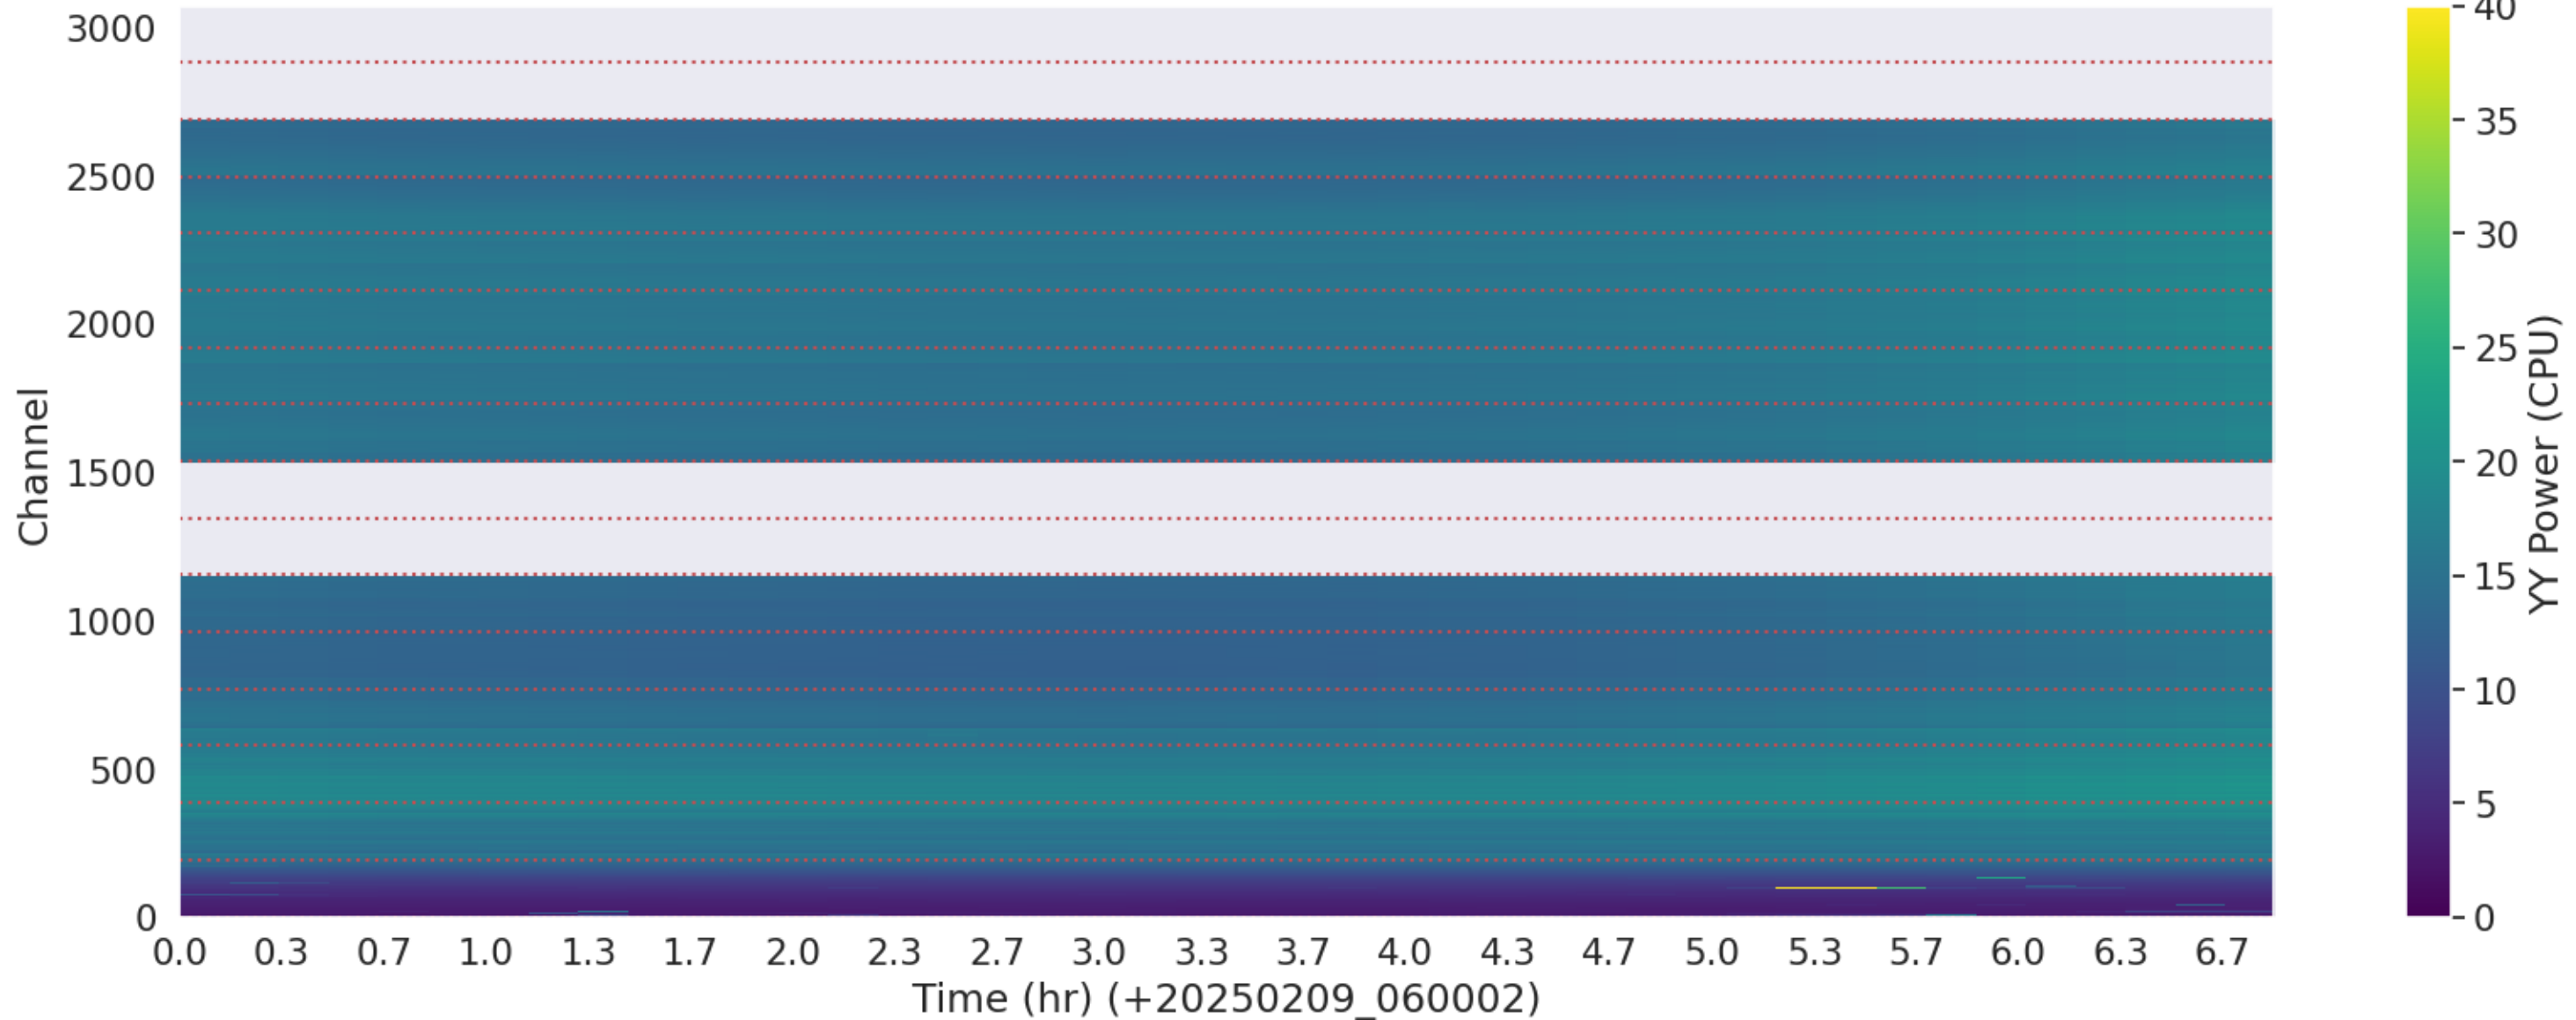

LWA315 - Correlator# 350 - XX - FLAGS: Good