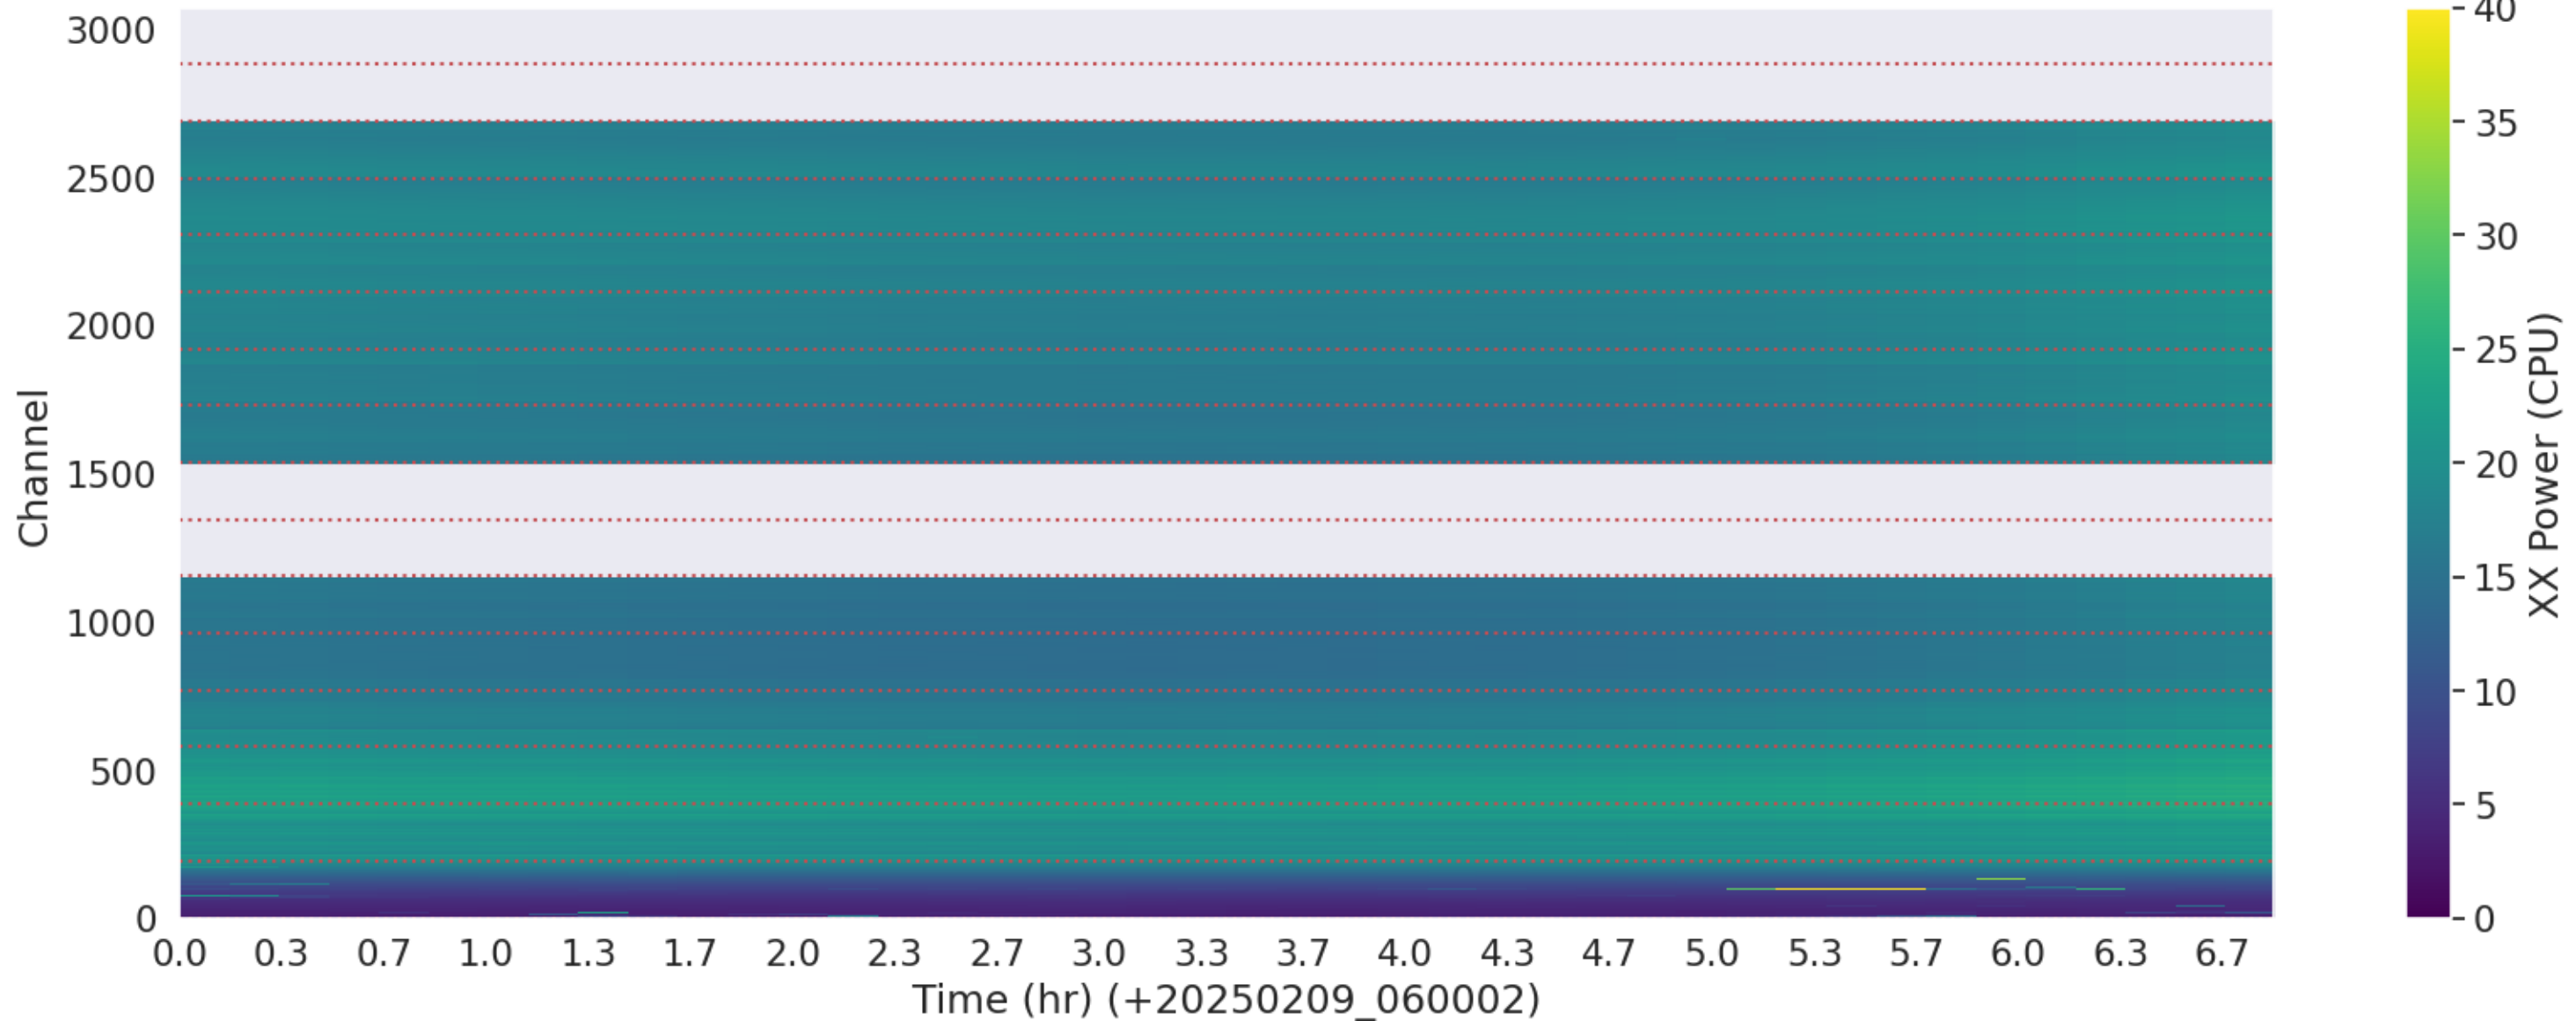

LWA121 - Correlator# 153 - YY - FLAGS: Good

LWA325 - Correlator# 154 - XX - FLAGS: Good

LWA325 - Correlator# 154 - YY - FLAGS: Good

LWA316 - Correlator# 155 - XX - FLAGS: Good

LWA316 - Correlator# 155 - YY - FLAGS: Good