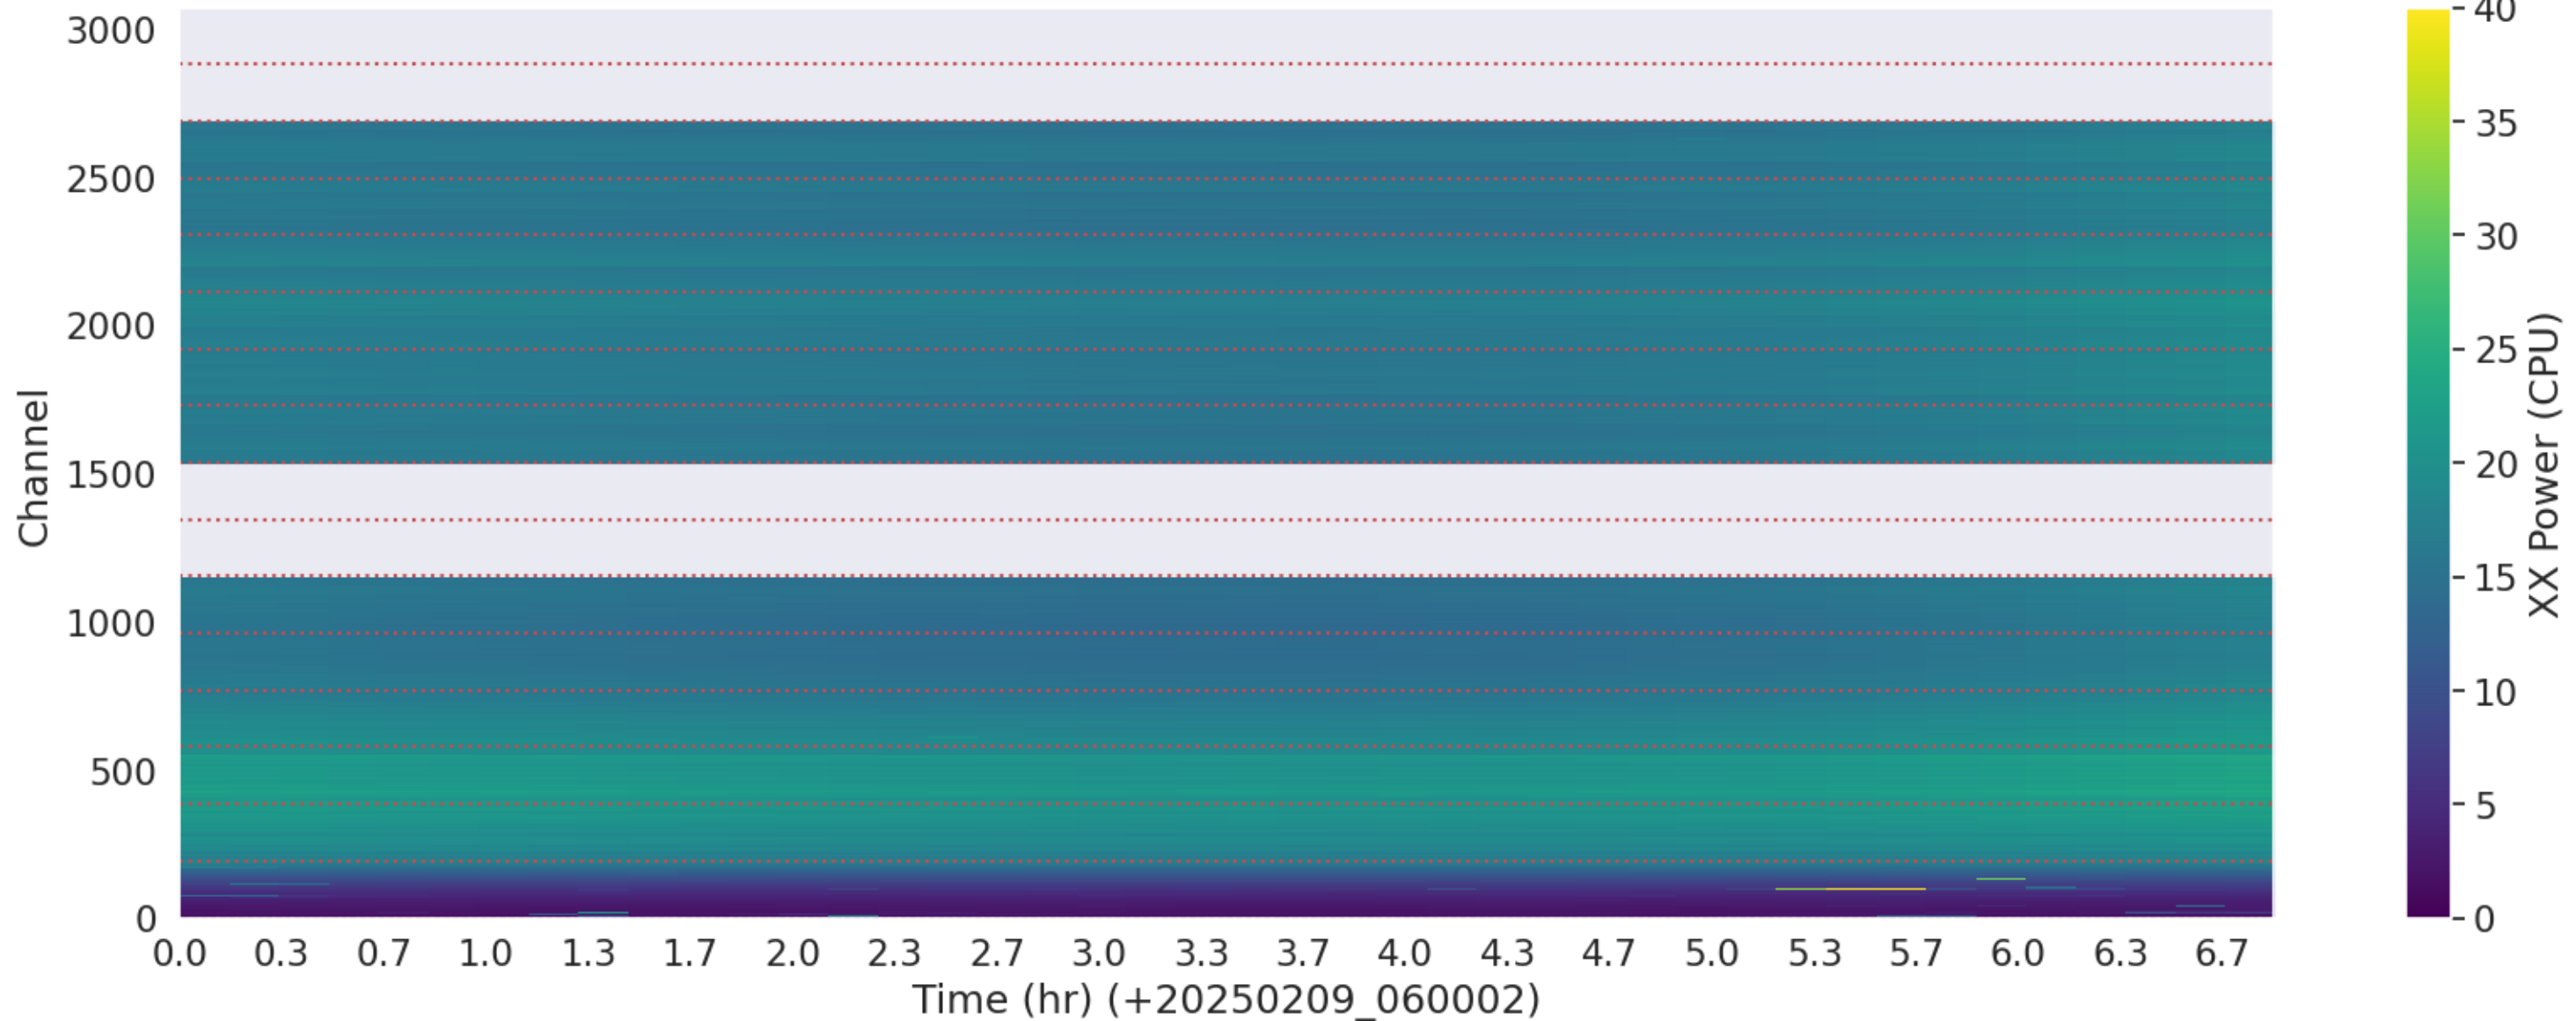

LWA101 - Correlator# 174 - YY - FLAGS: Good