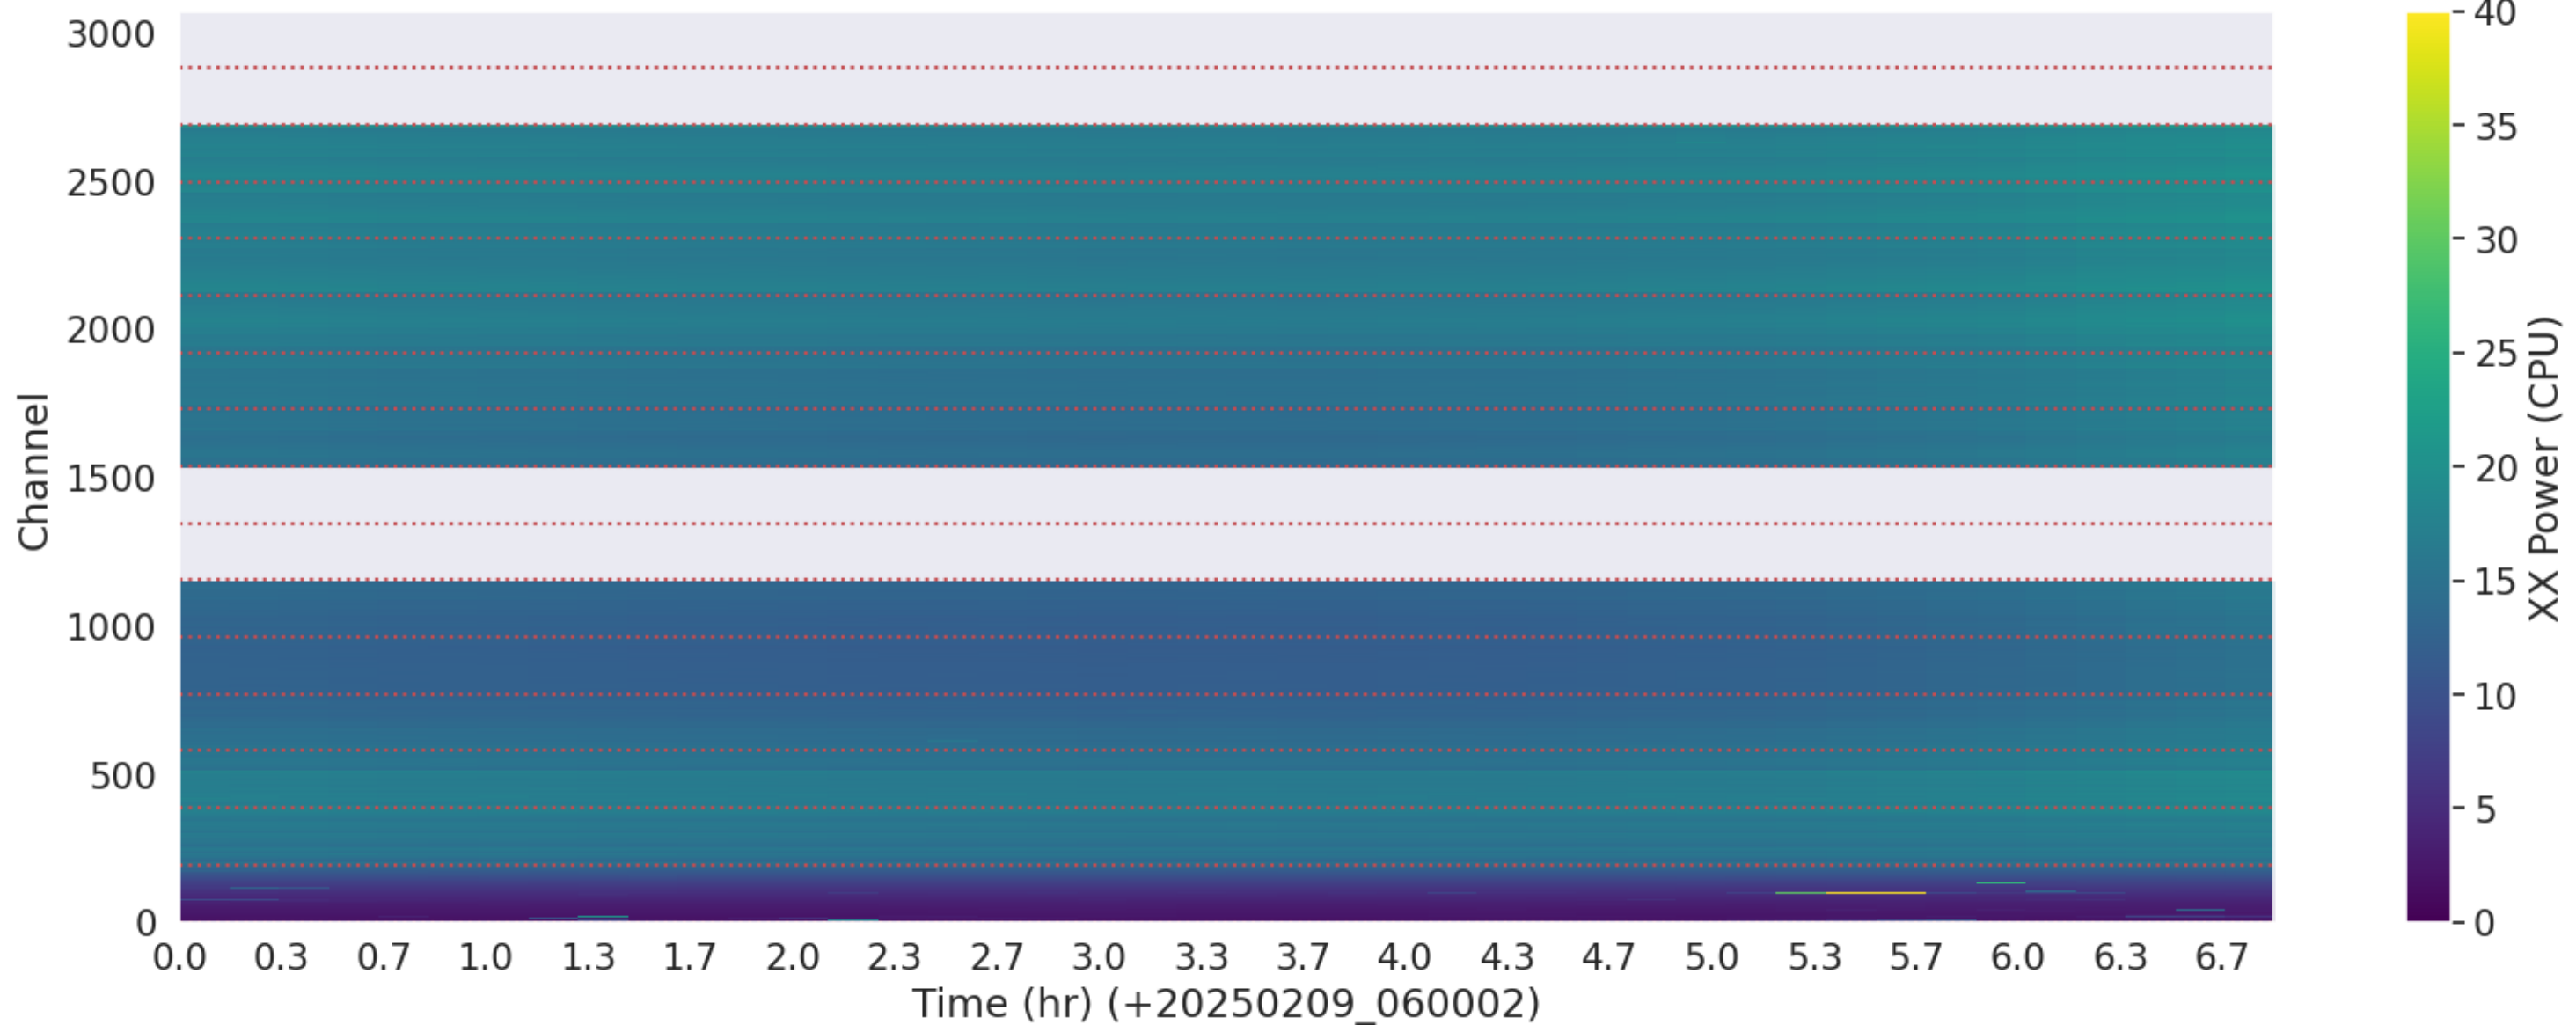

LWA199 - Correlator# 277 - YY - FLAGS: Good

LWA199 - Correlator# 277 - XX - FLAGS: Good