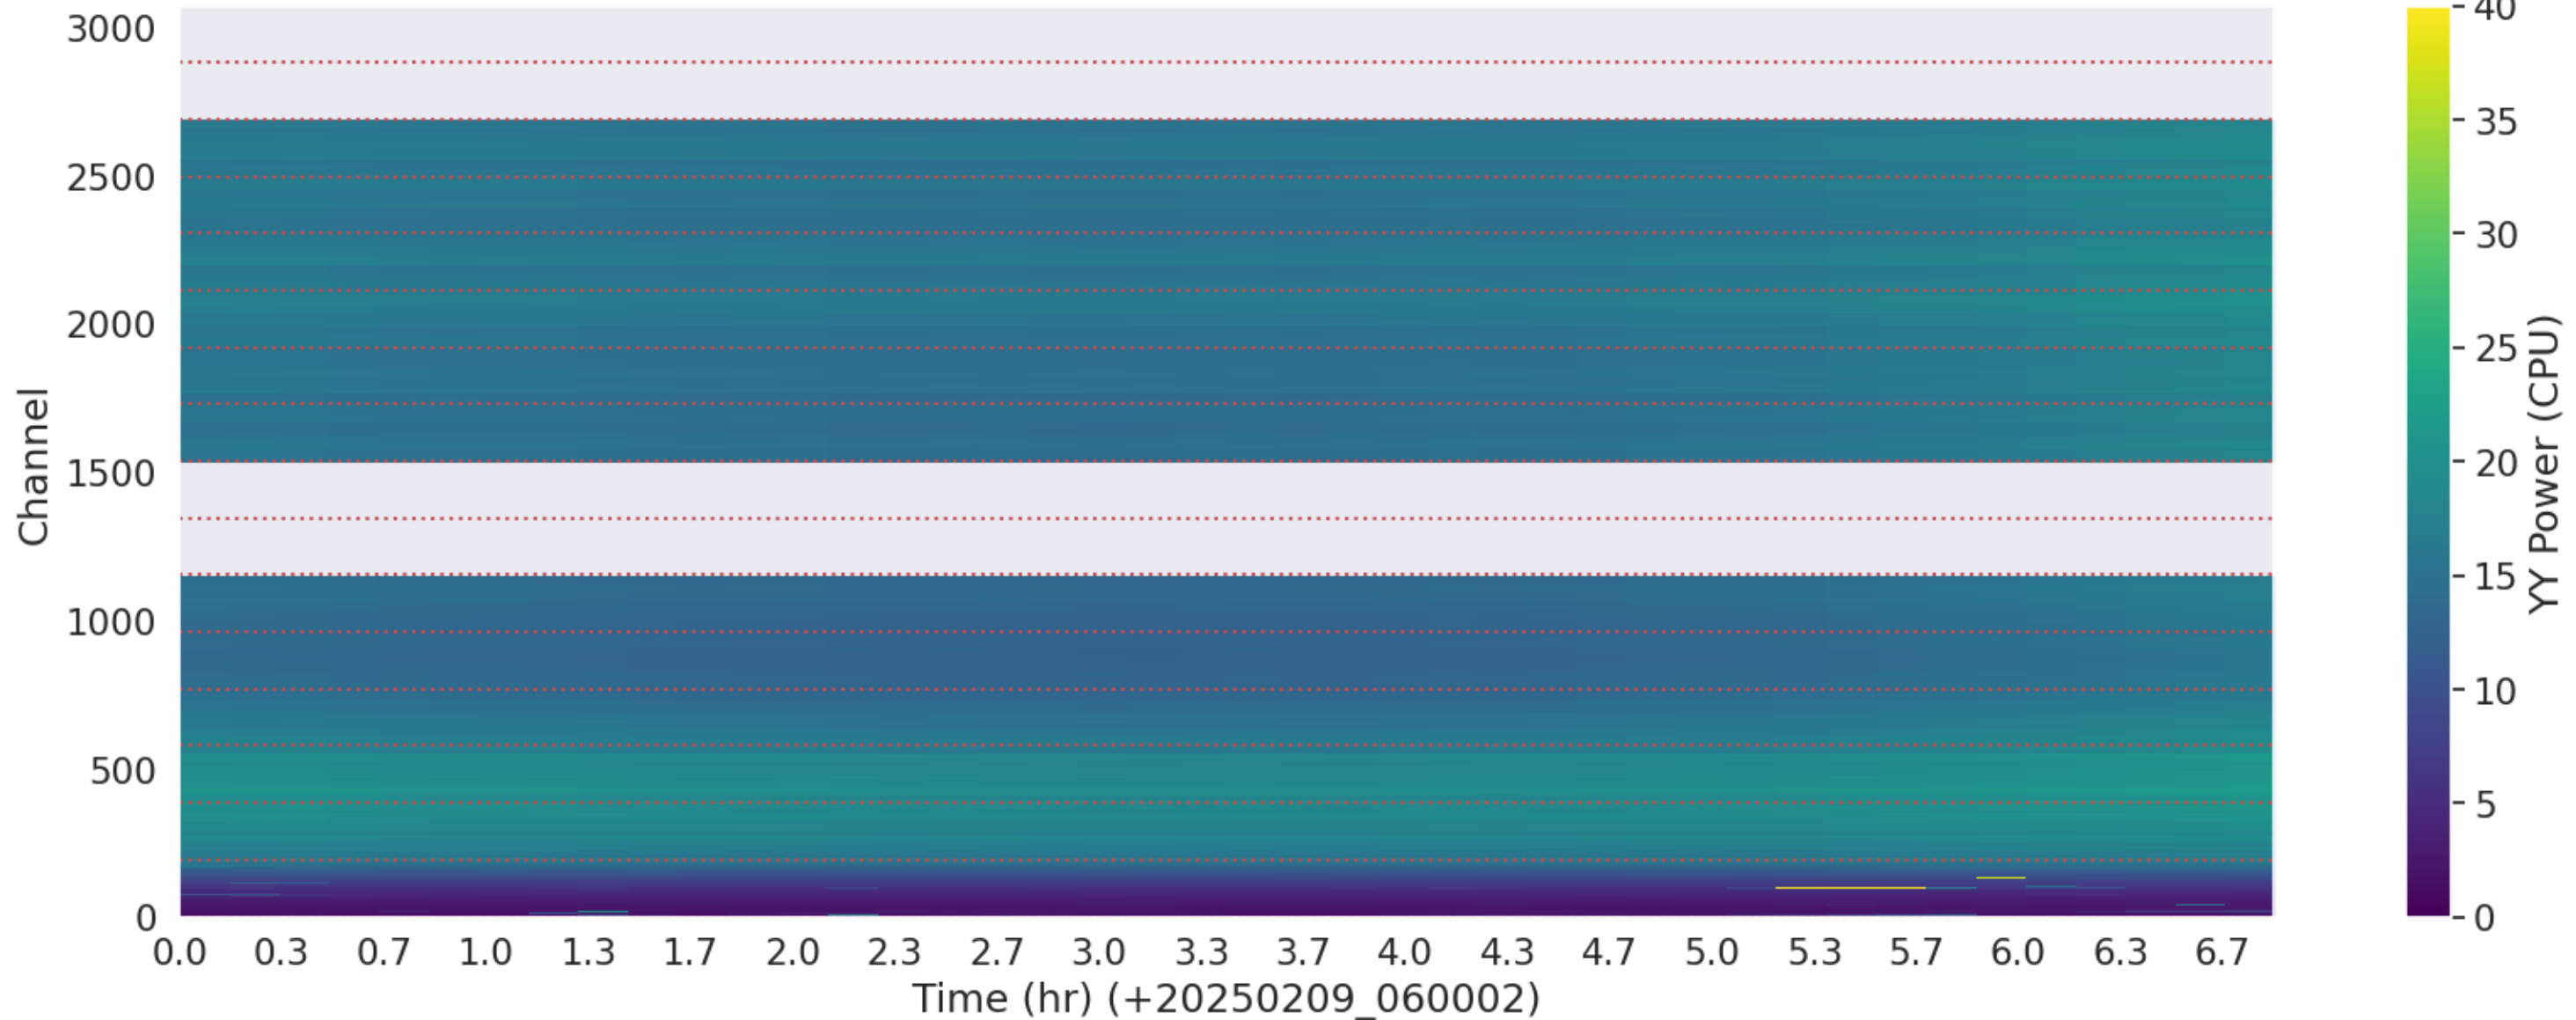

LWA100 - Correlator# 175 - YY - FLAGS: Good

LWA103 - Correlator# 176 - XX - FLAGS: HighTimeVar

LWA103 - Correlator# 176 - YY - FLAGS: Good

LWA102 - Correlator# 177 - XX - FLAGS: Good

LWA102 - Correlator# 177 - YY - FLAGS: Good