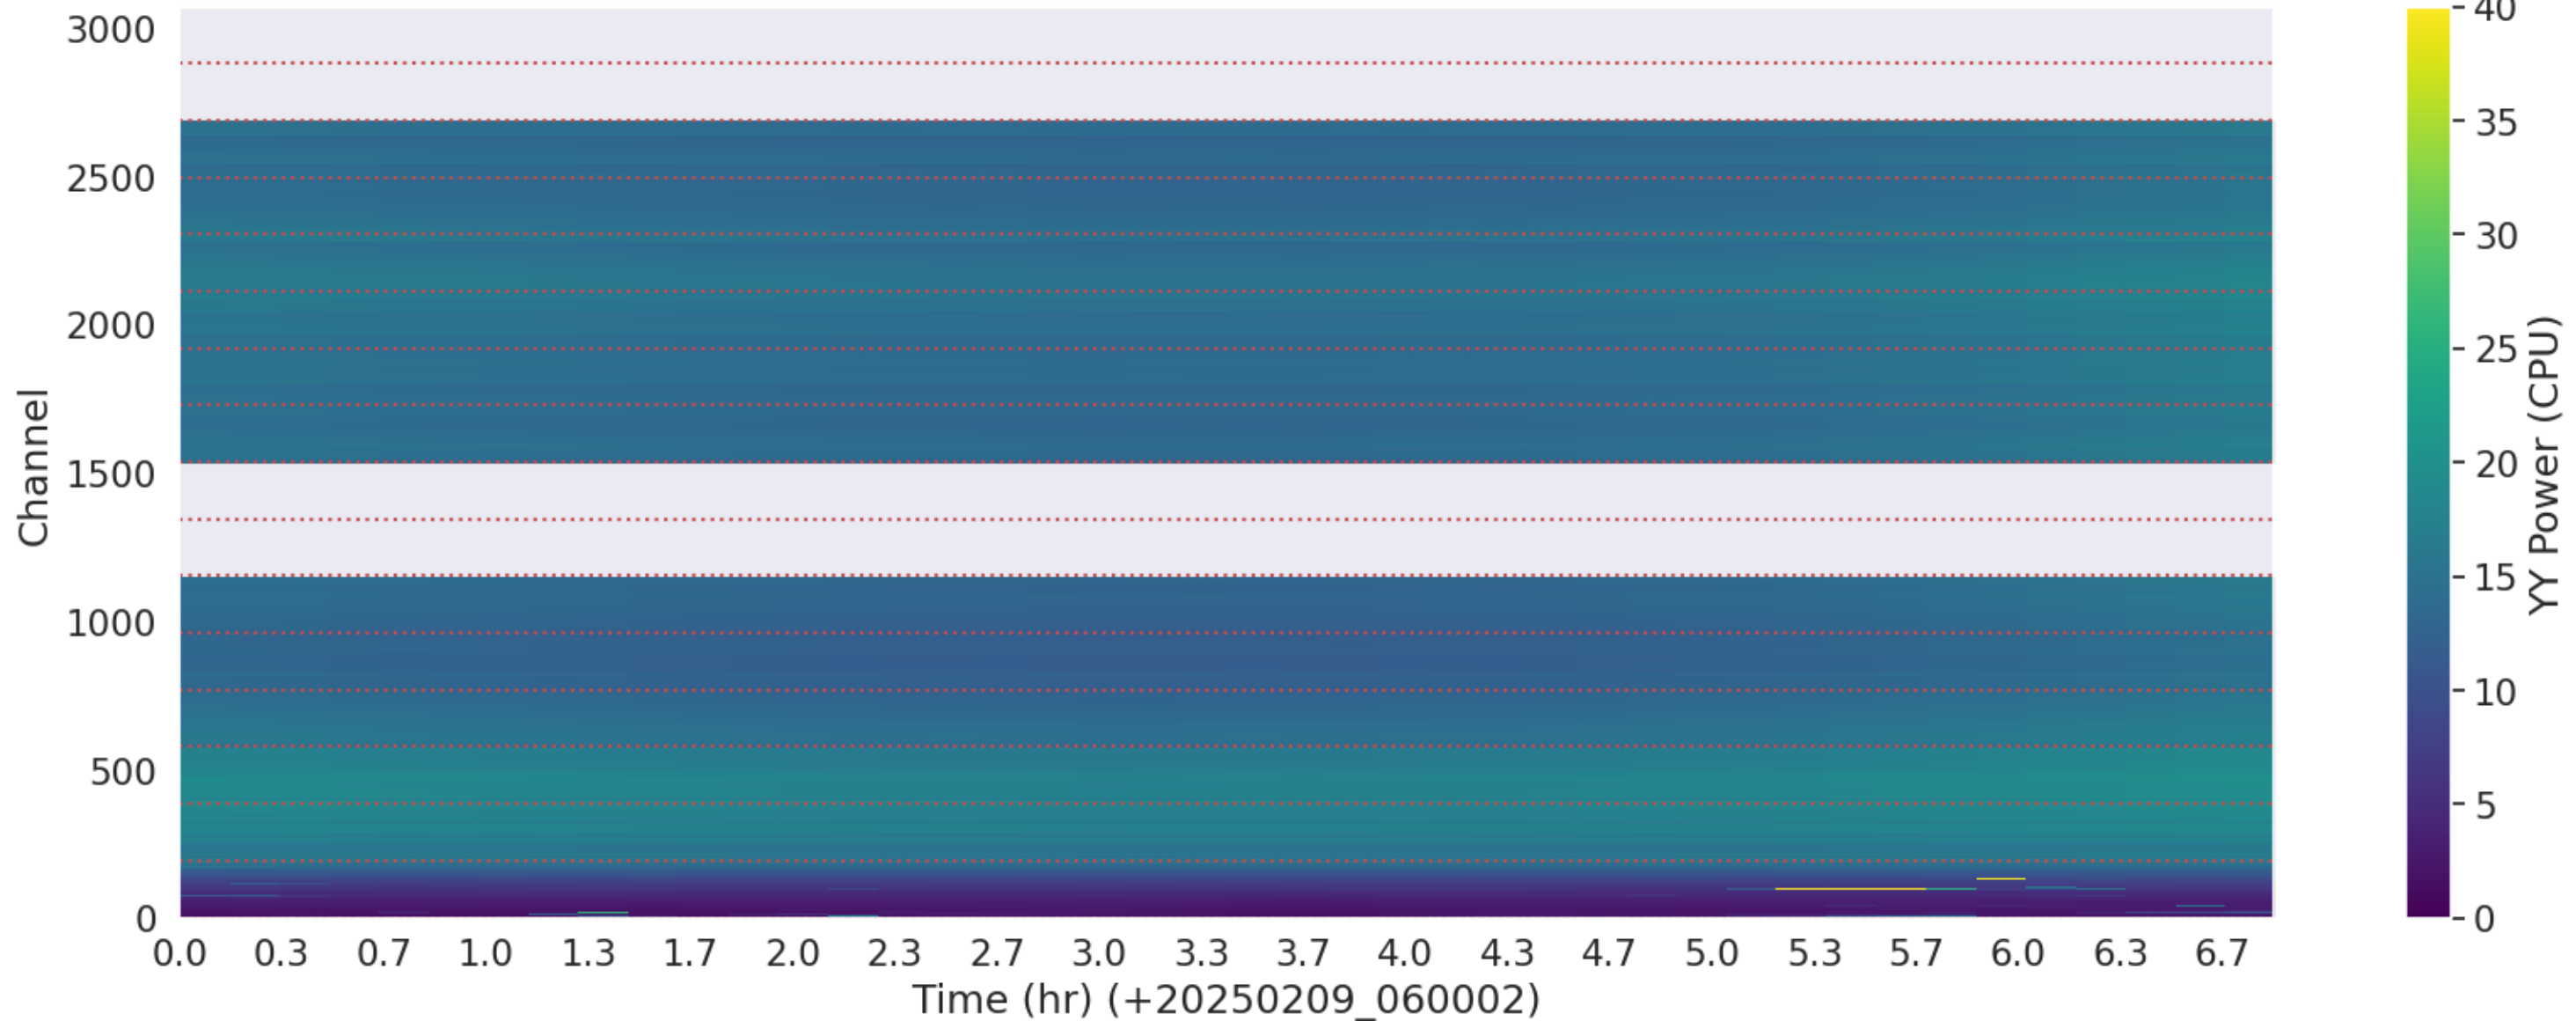

LWA150 - Correlator# 215 - XX - FLAGS: Good