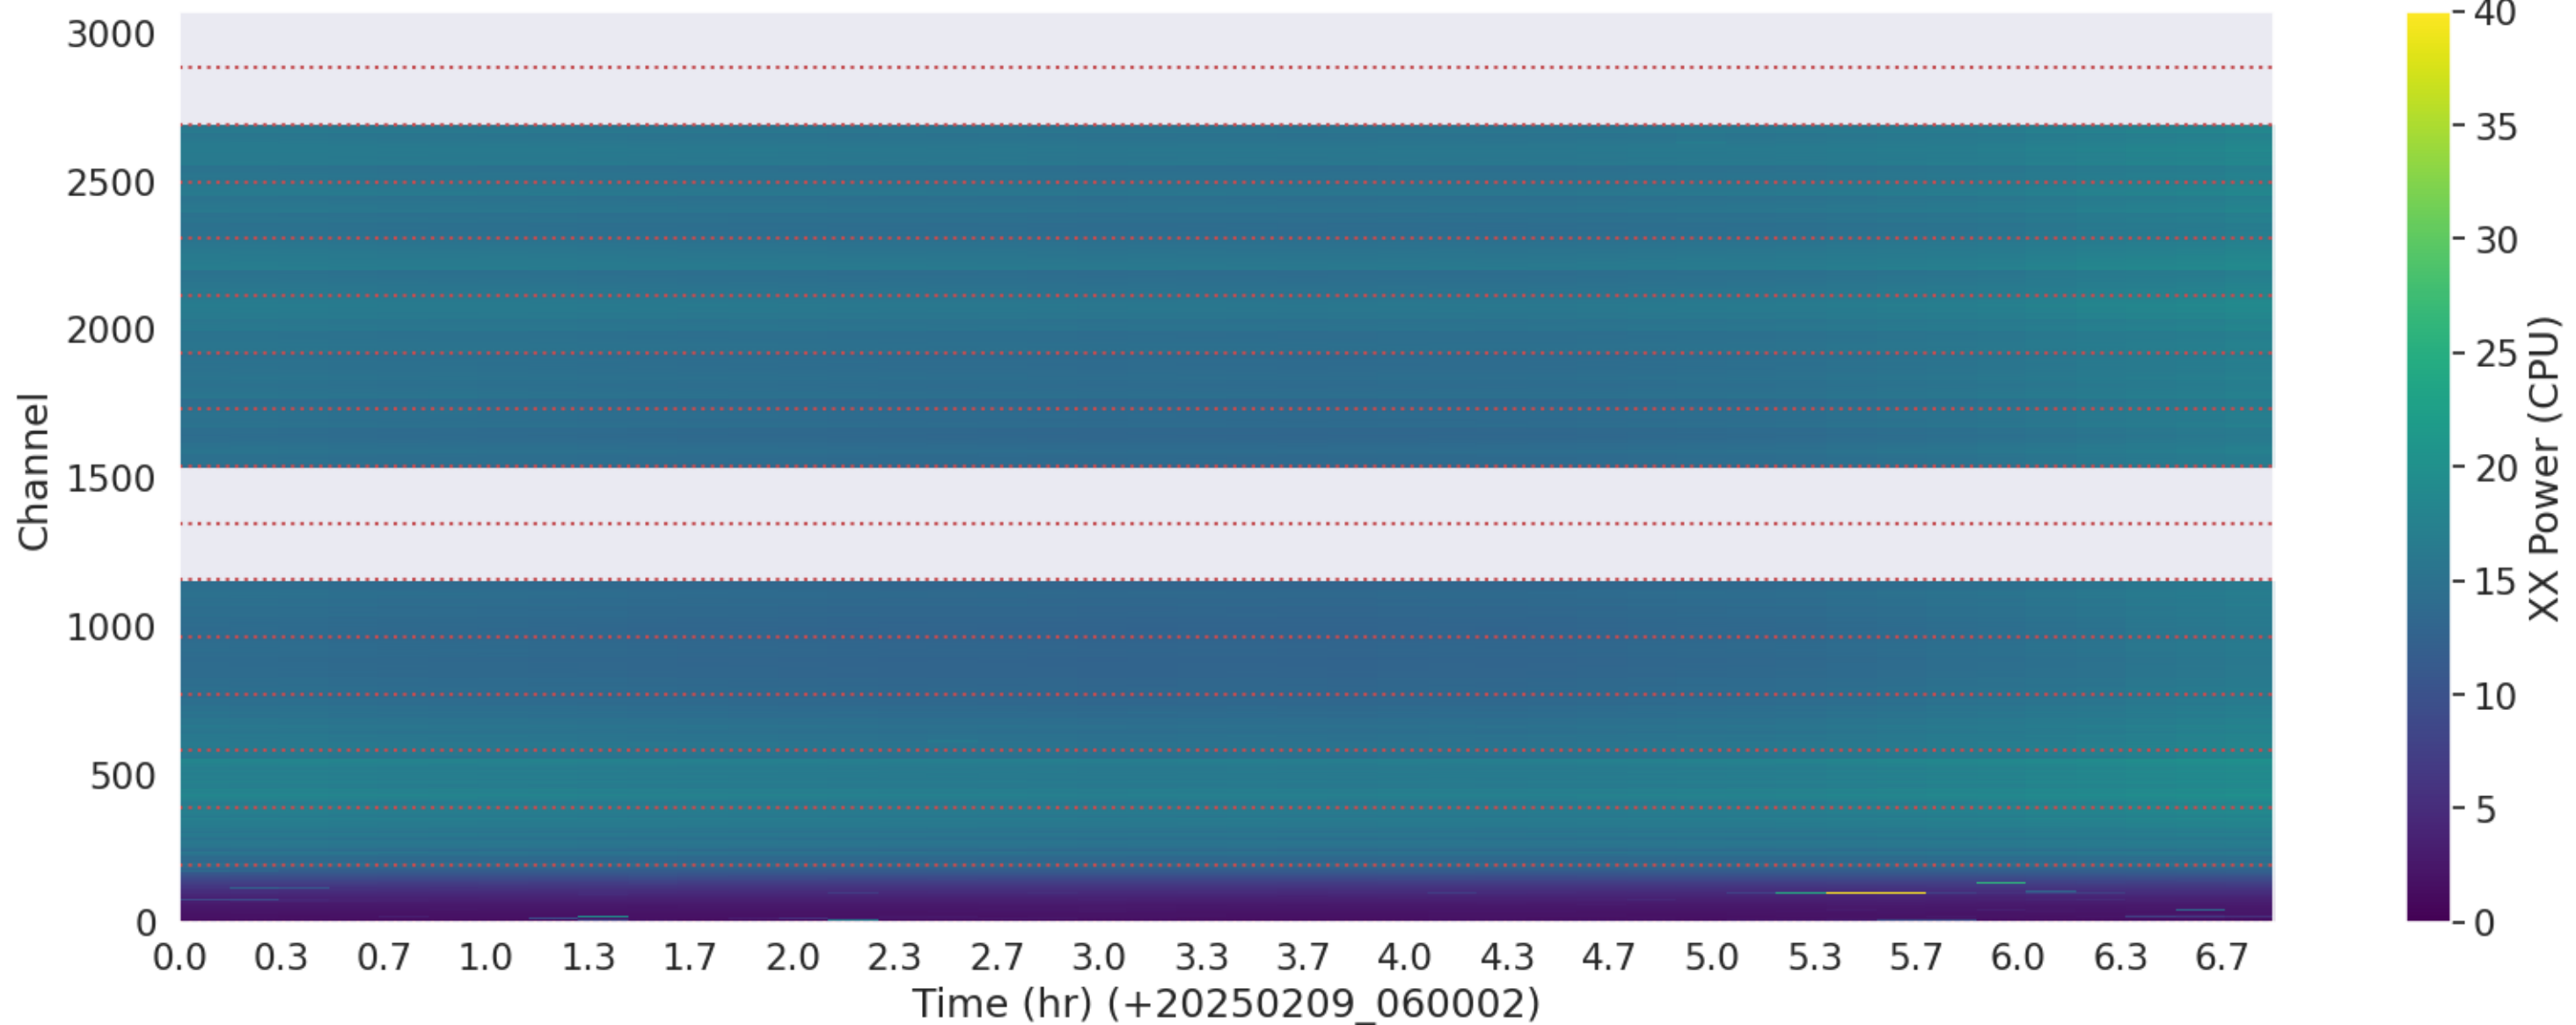

LWA143 - Correlator# 210 - YY - FLAGS: Good