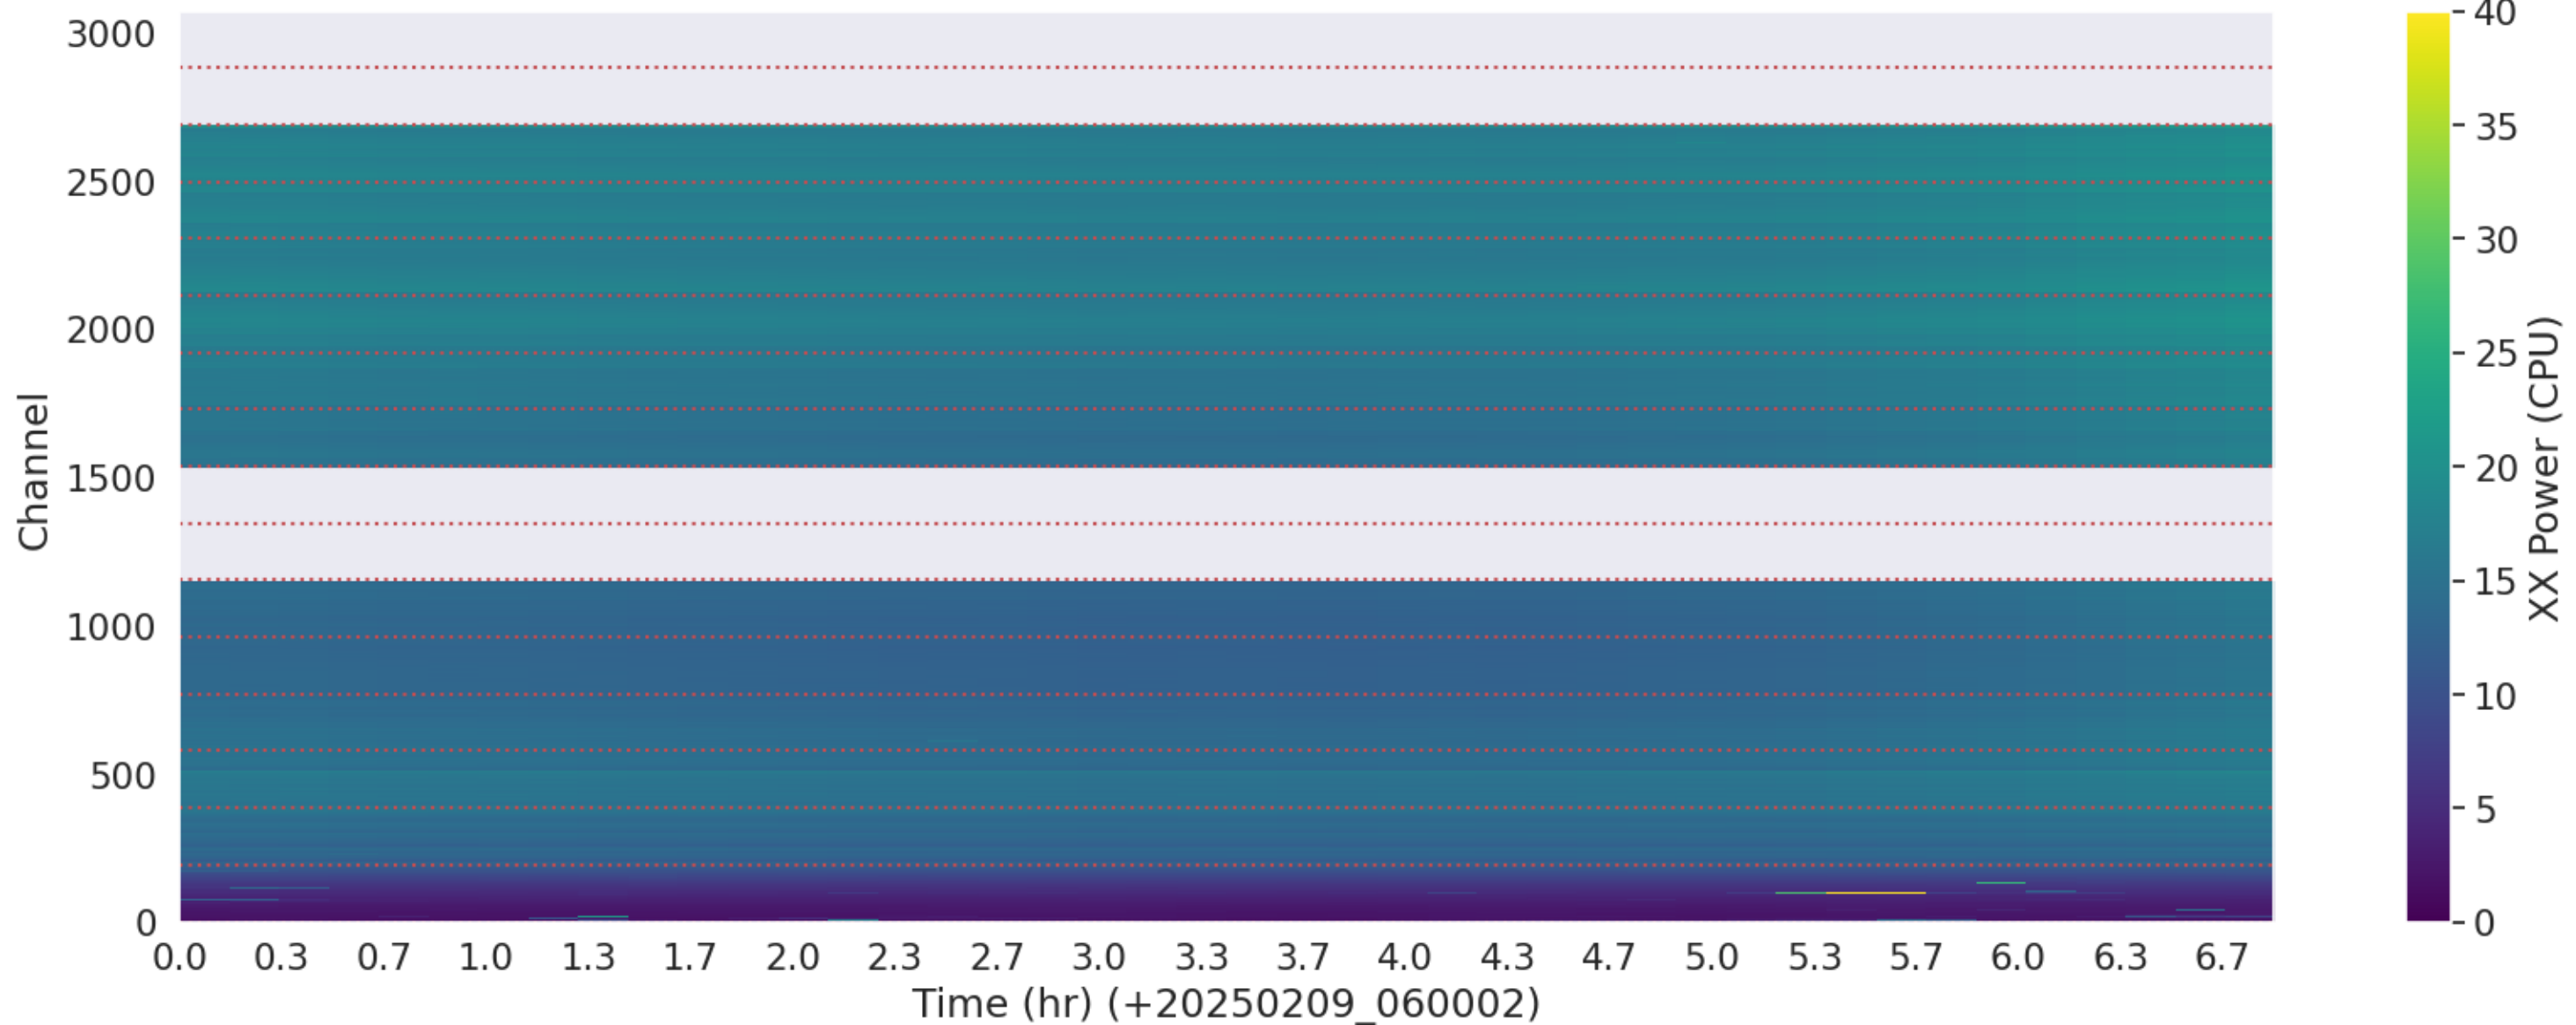

# LWA098 - Correlator# 173 - XX - FLAGS: Good

LWA098 - Correlator# 173 - YY - FLAGS: Good

LWA101 - Correlator# 174 - XX - FLAGS: Good

LWA101 - Correlator# 174 - YY - FLAGS: Good

LWA100 - Correlator# 175 - XX - FLAGS: Good