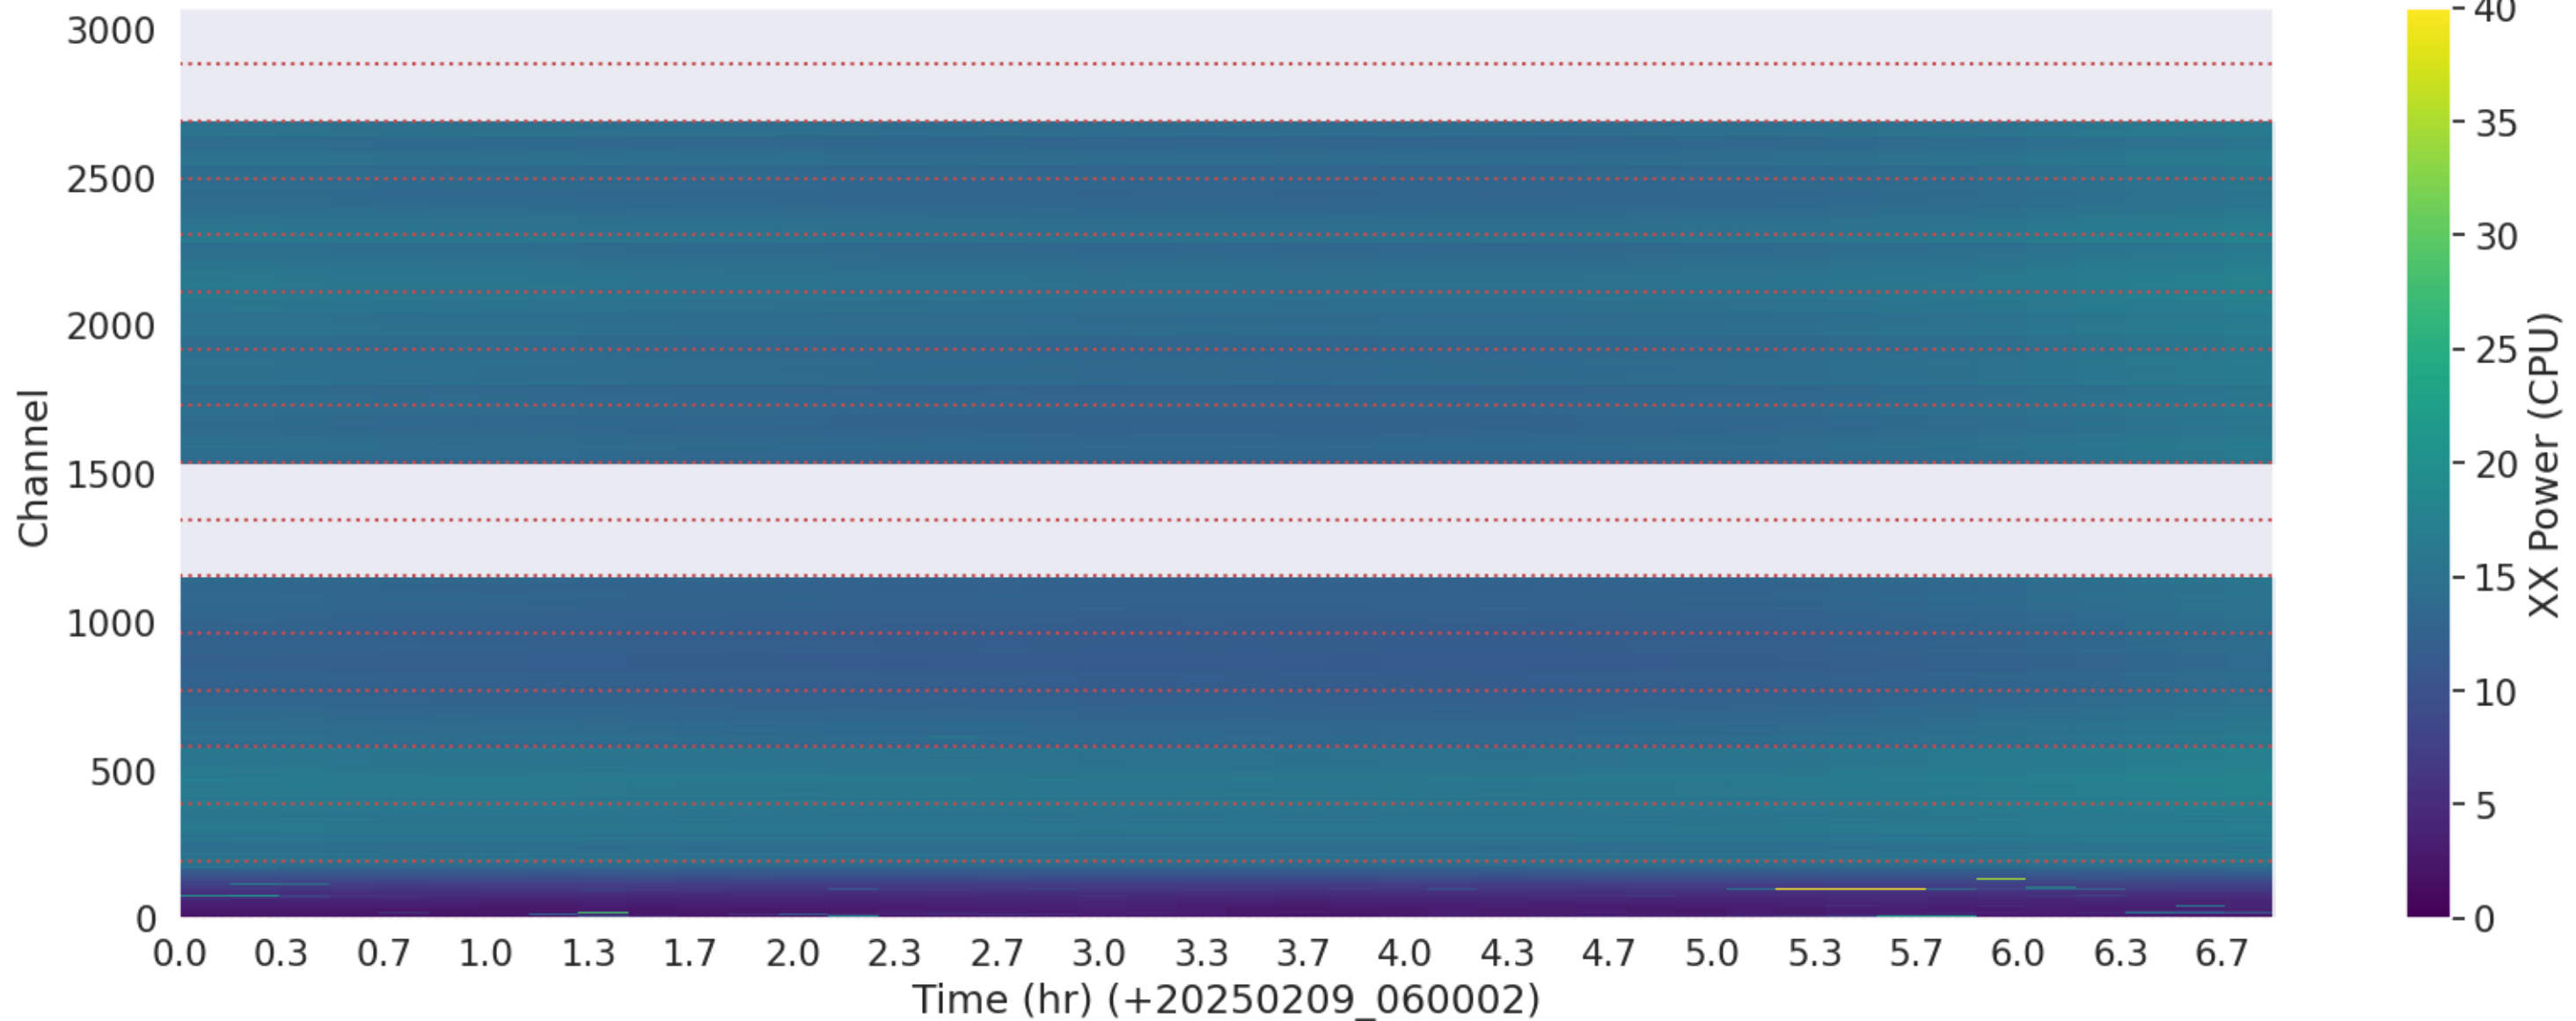

LWA112 - Correlator# 200 - YY - FLAGS: Good