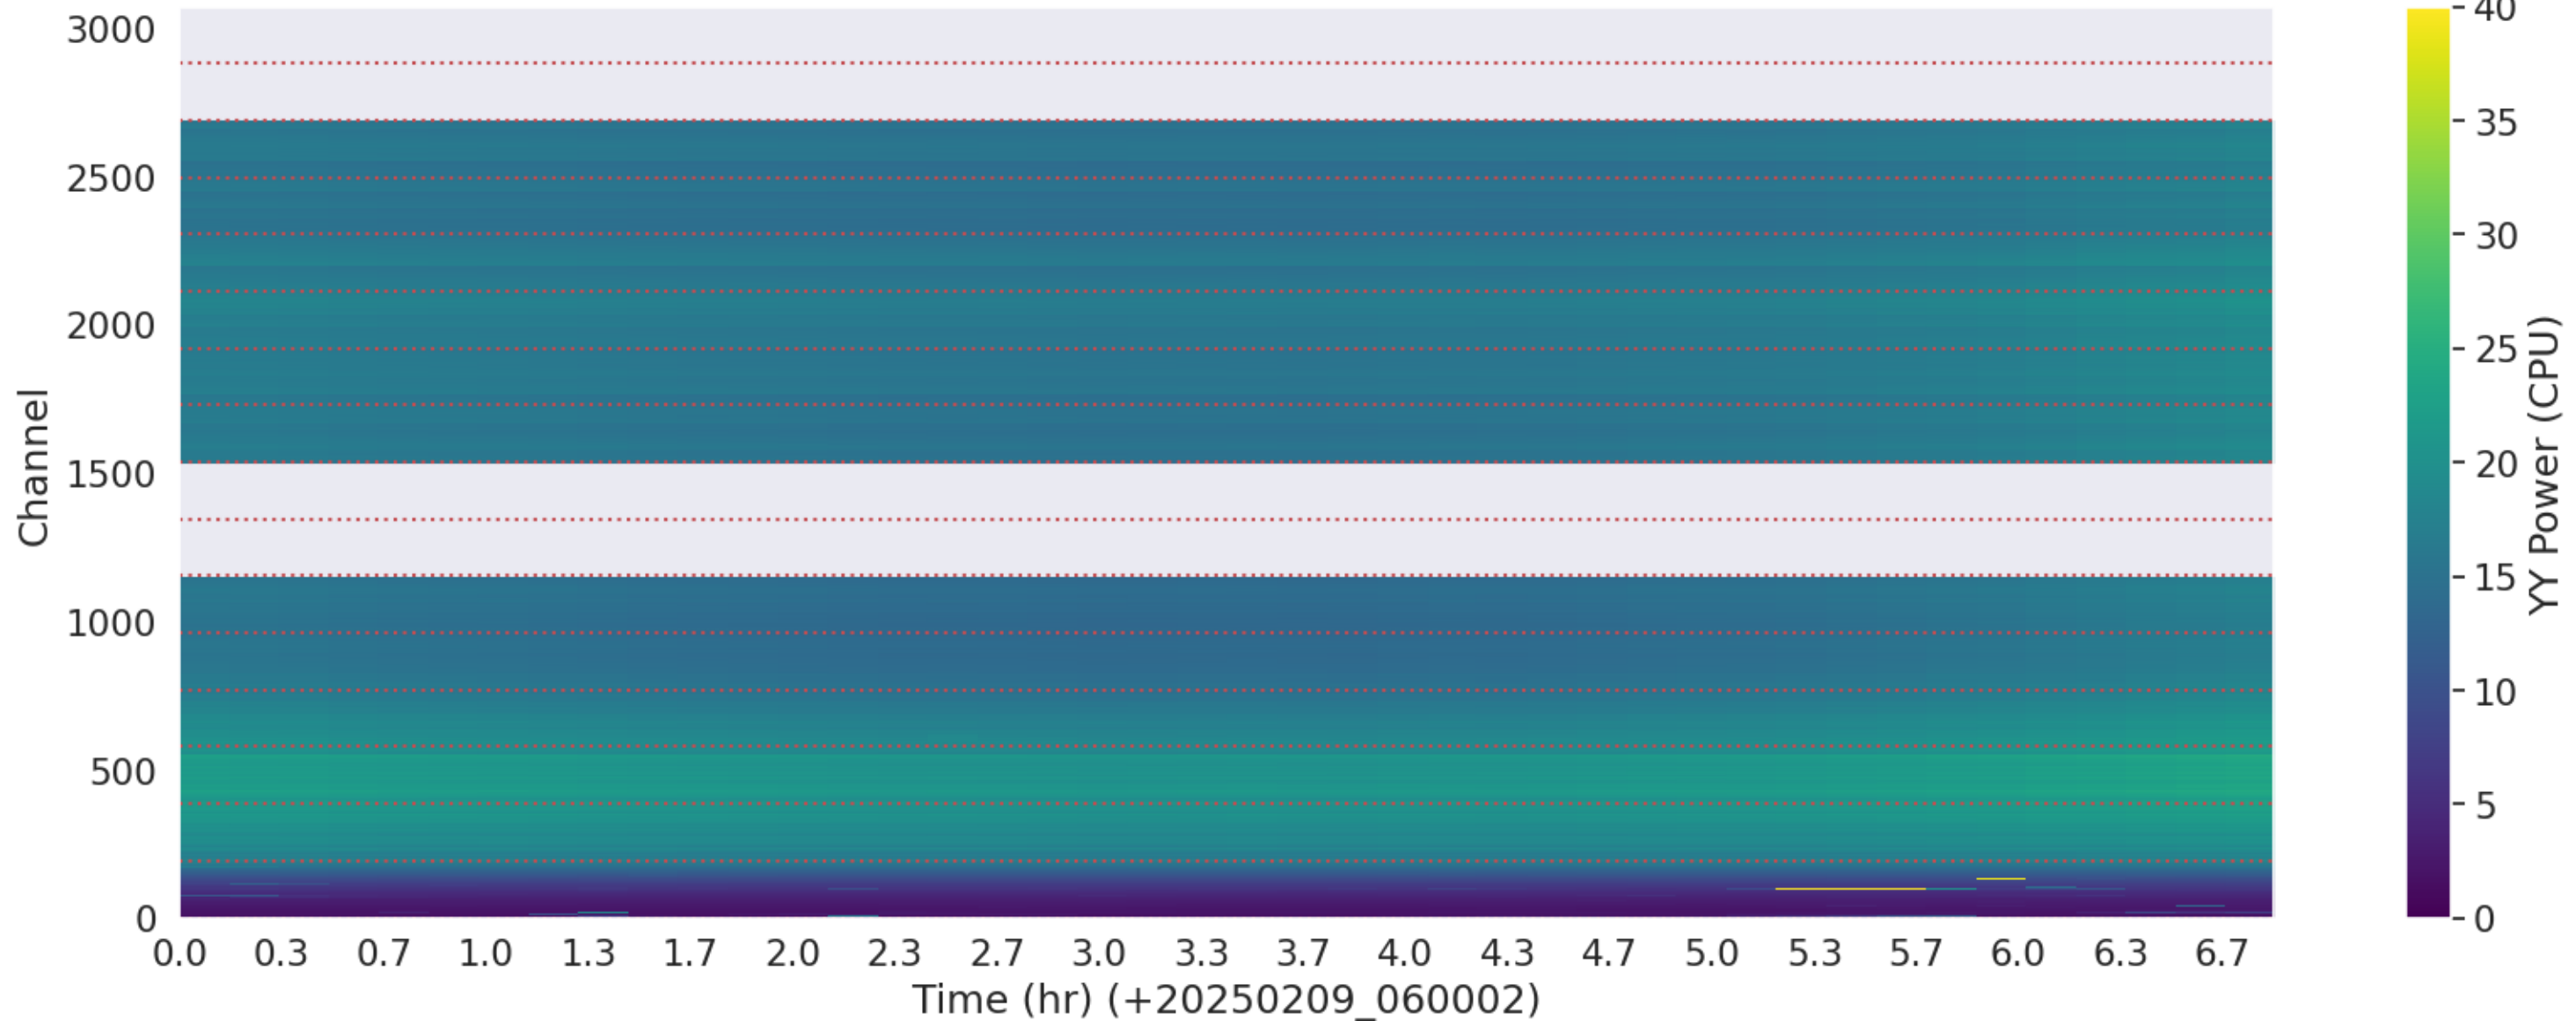

# LWA098 - Correlator# 173 - XX - FLAGS: Good

LWA098 - Correlator# 173 - YY - FLAGS: Good

LWA101 - Correlator# 174 - XX - FLAGS: Good

LWA101 - Correlator# 174 - YY - FLAGS: Good

LWA100 - Correlator# 175 - XX - FLAGS: Good