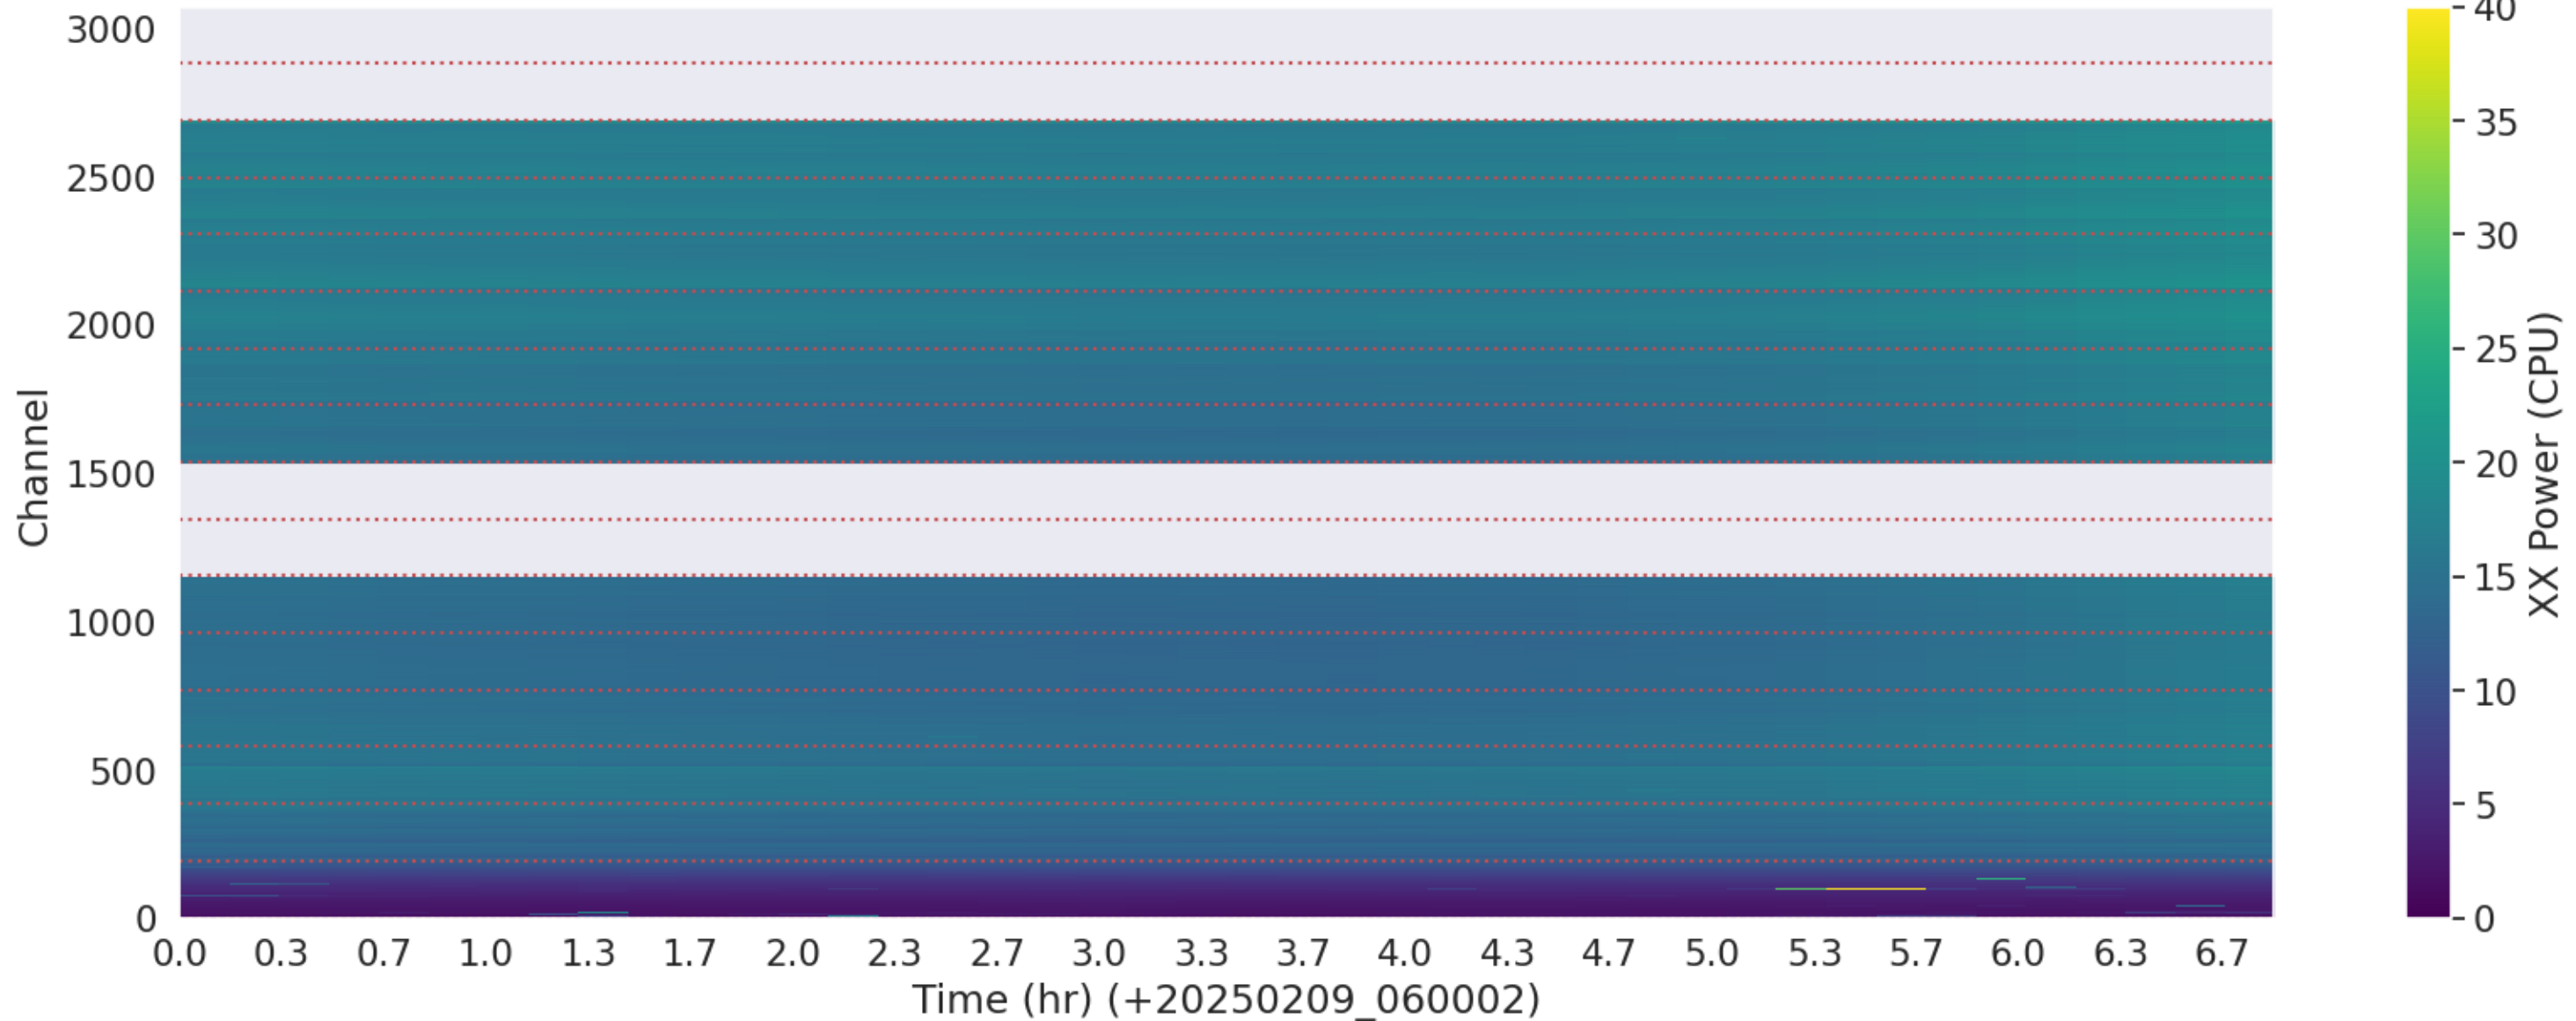

LWA037 - Correlator# 181 - YY - FLAGS: Good

LWA037 - Correlator# 181 - XX - FLAGS: Good