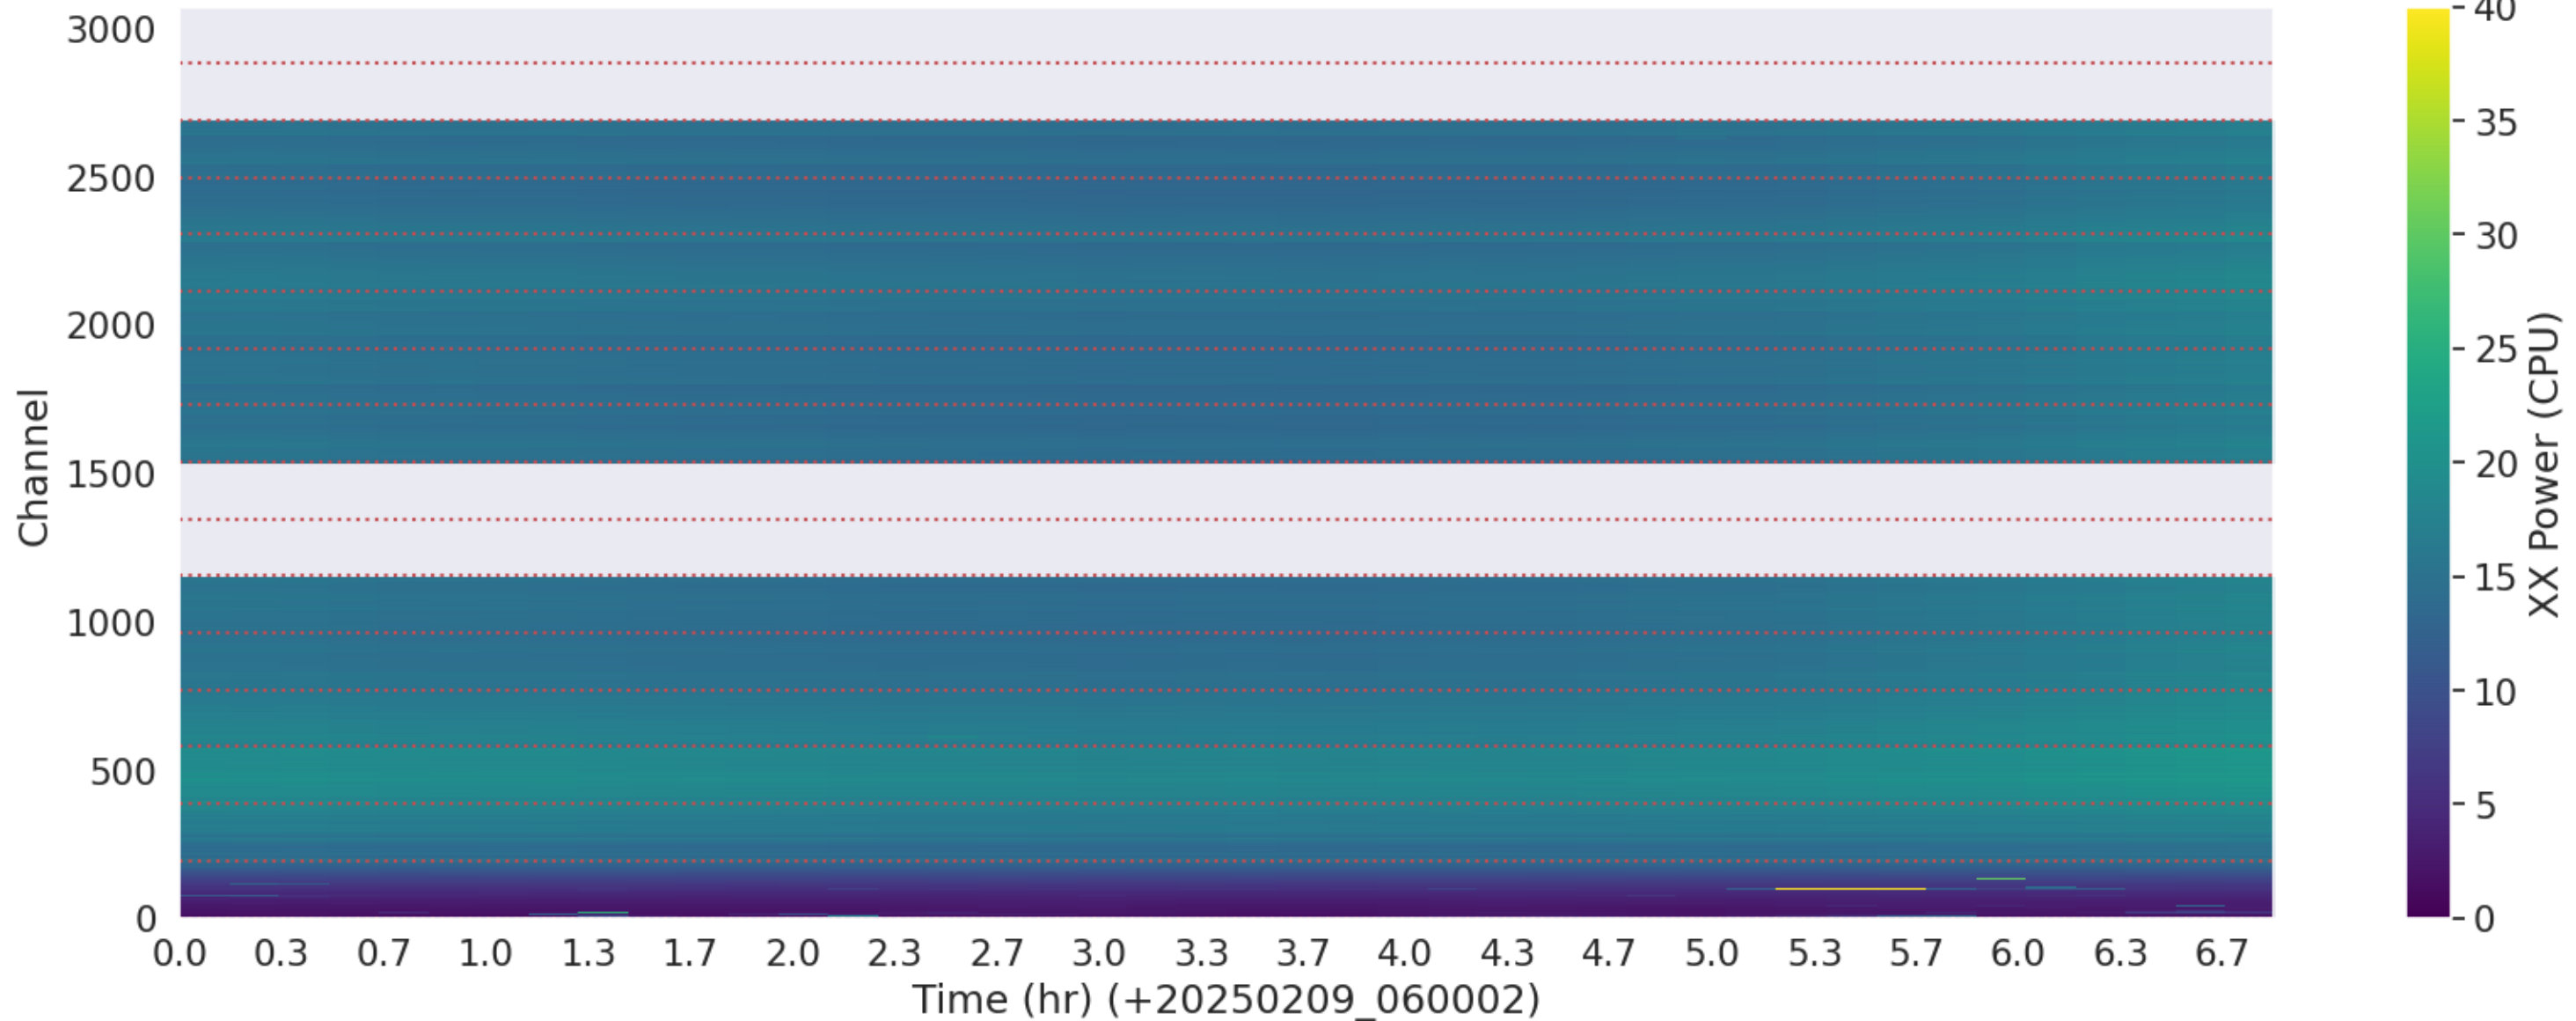

# LWA241 - Correlator# 336 - XX - FLAGS: Good

LWA241 - Correlator# 336 - YY - FLAGS: Good