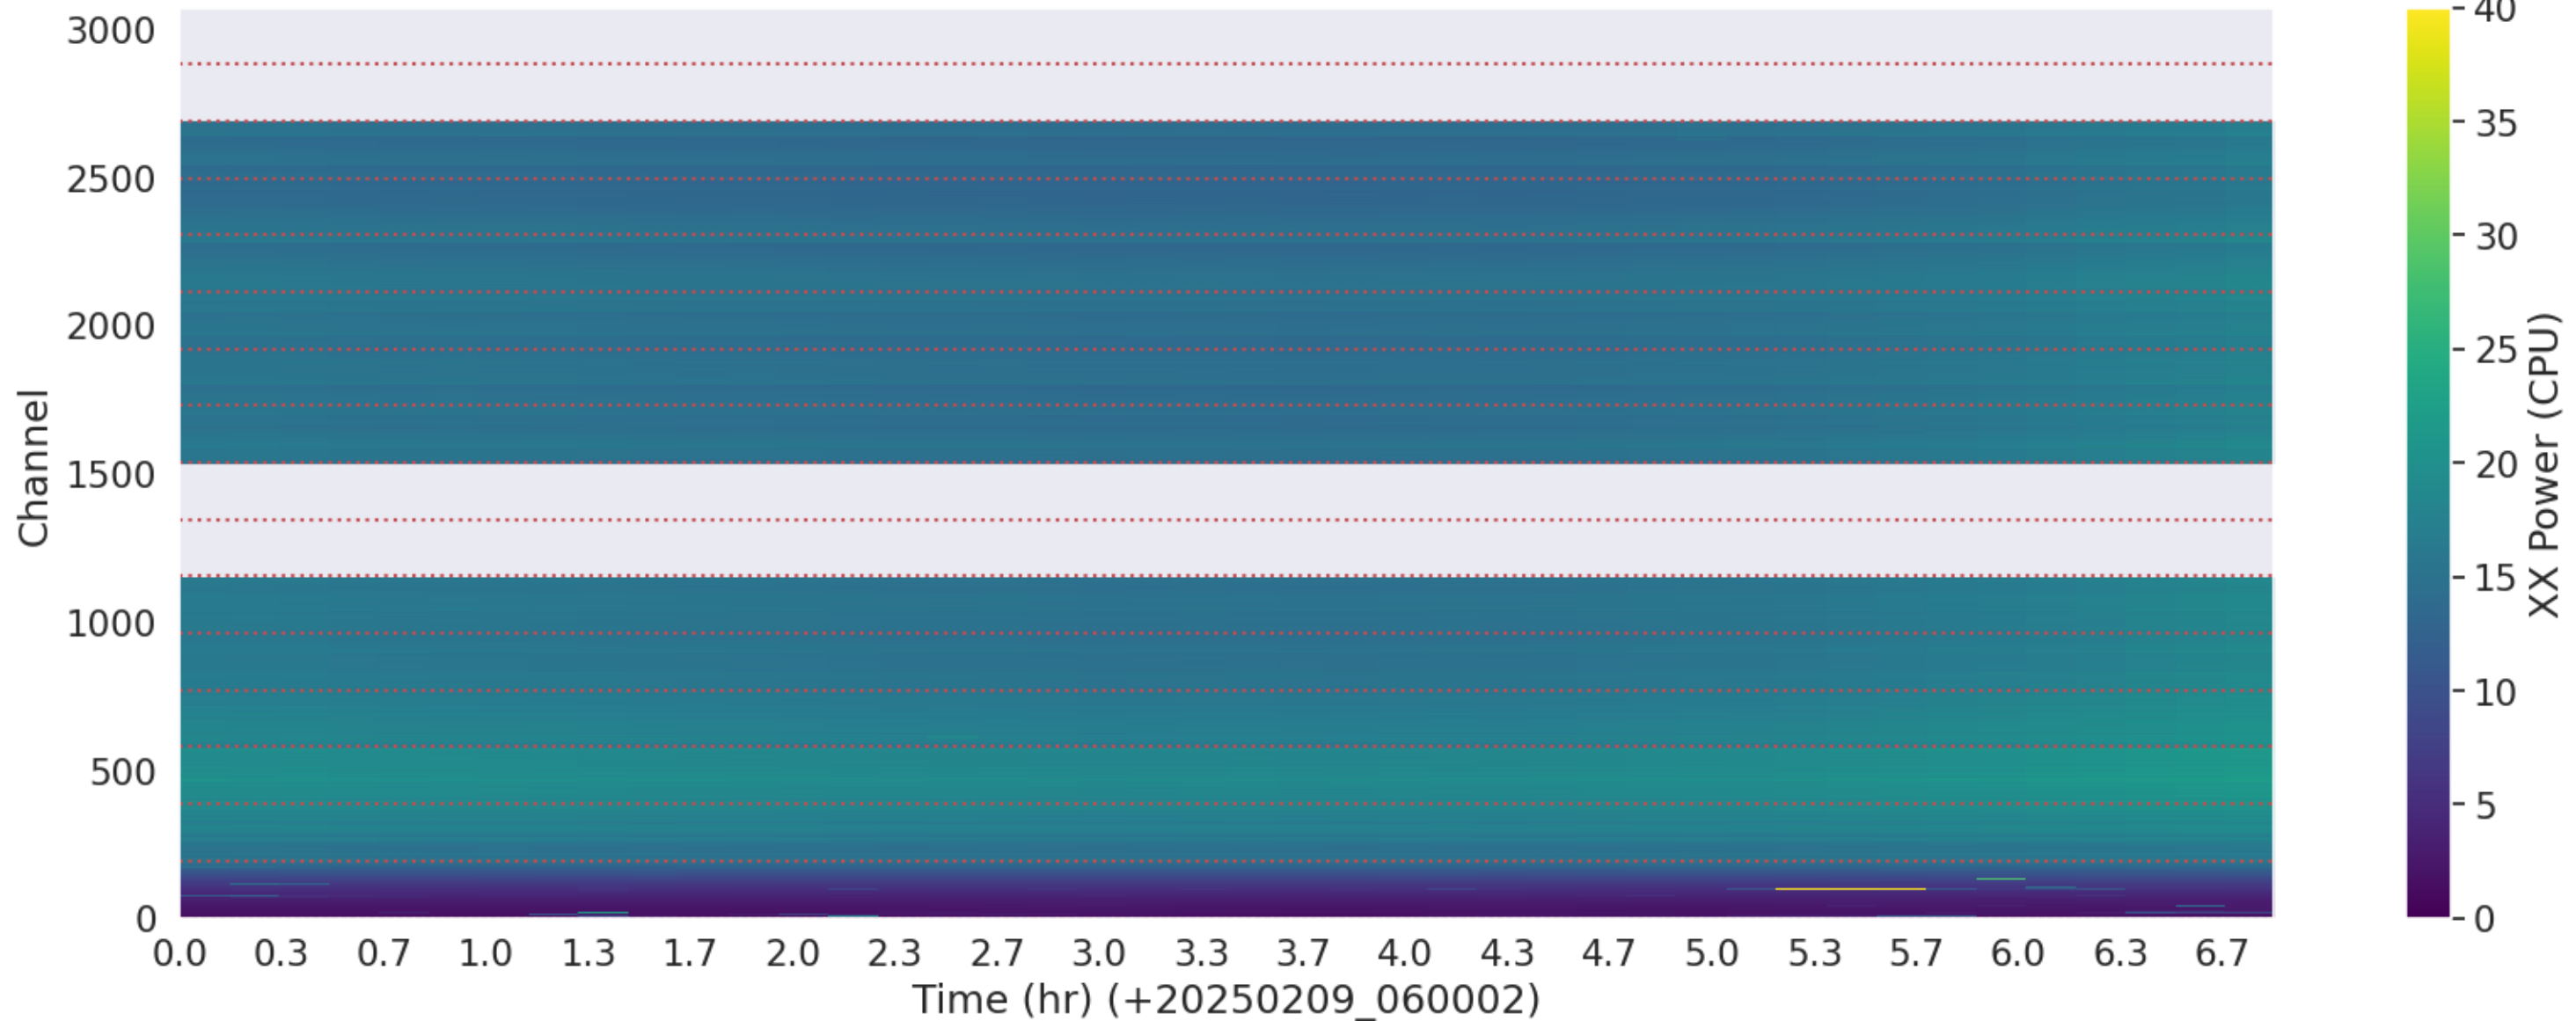

LWA022 - Correlator# 104 - YY - FLAGS: Good