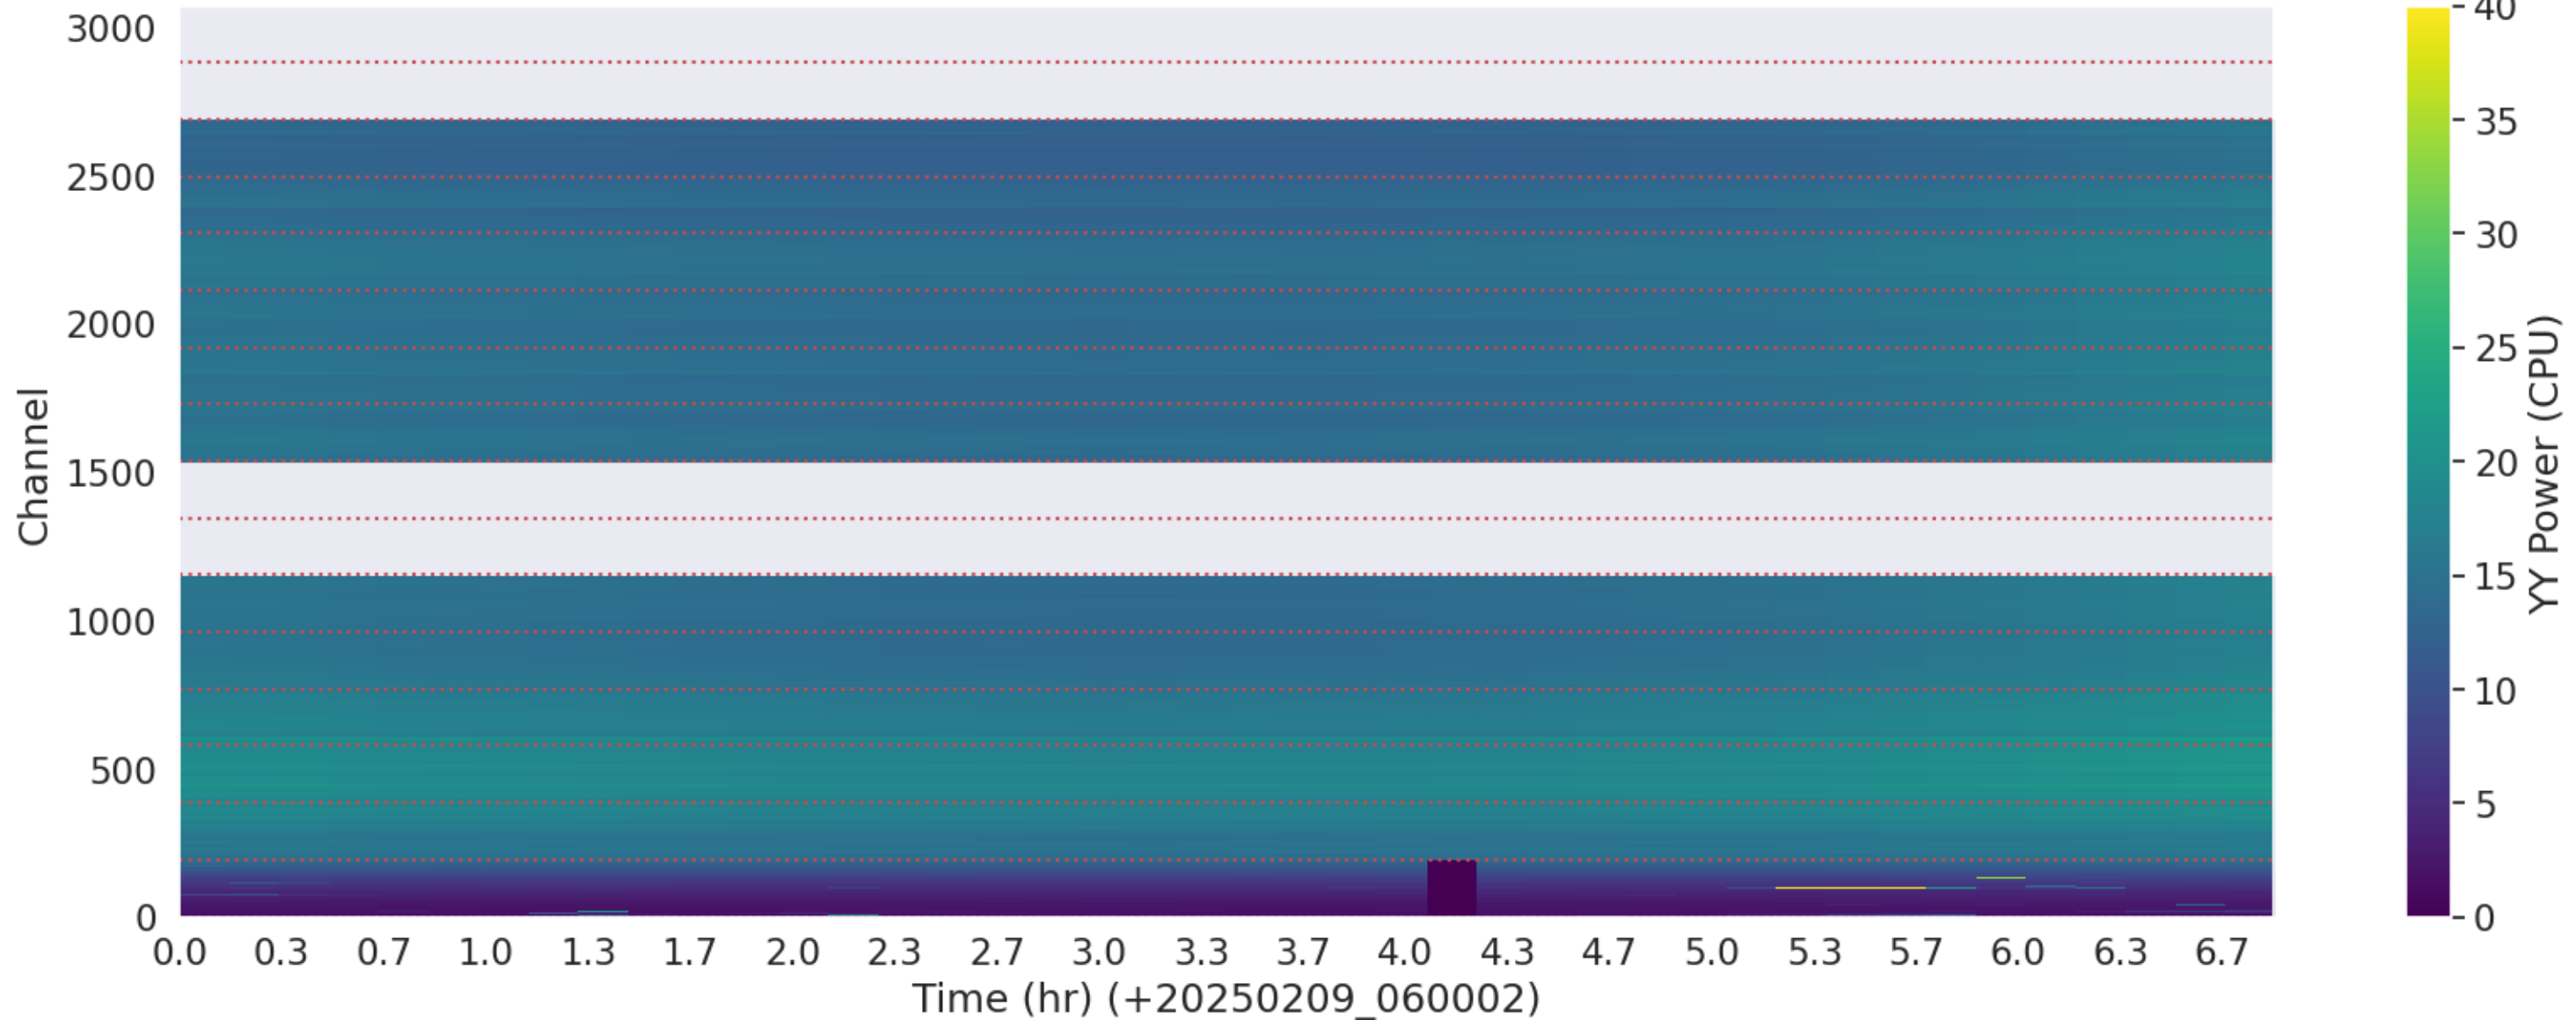

LWA147 - Correlator# 214 - XX - FLAGS: Good

LWA147 - Correlator# 214 - YY - FLAGS: Good

LWA150 - Correlator# 215 - XX - FLAGS: Good

LWA150 - Correlator# 215 - YY - FLAGS: Good

LWA149 - Correlator# 216 - YY - FLAGS: Good