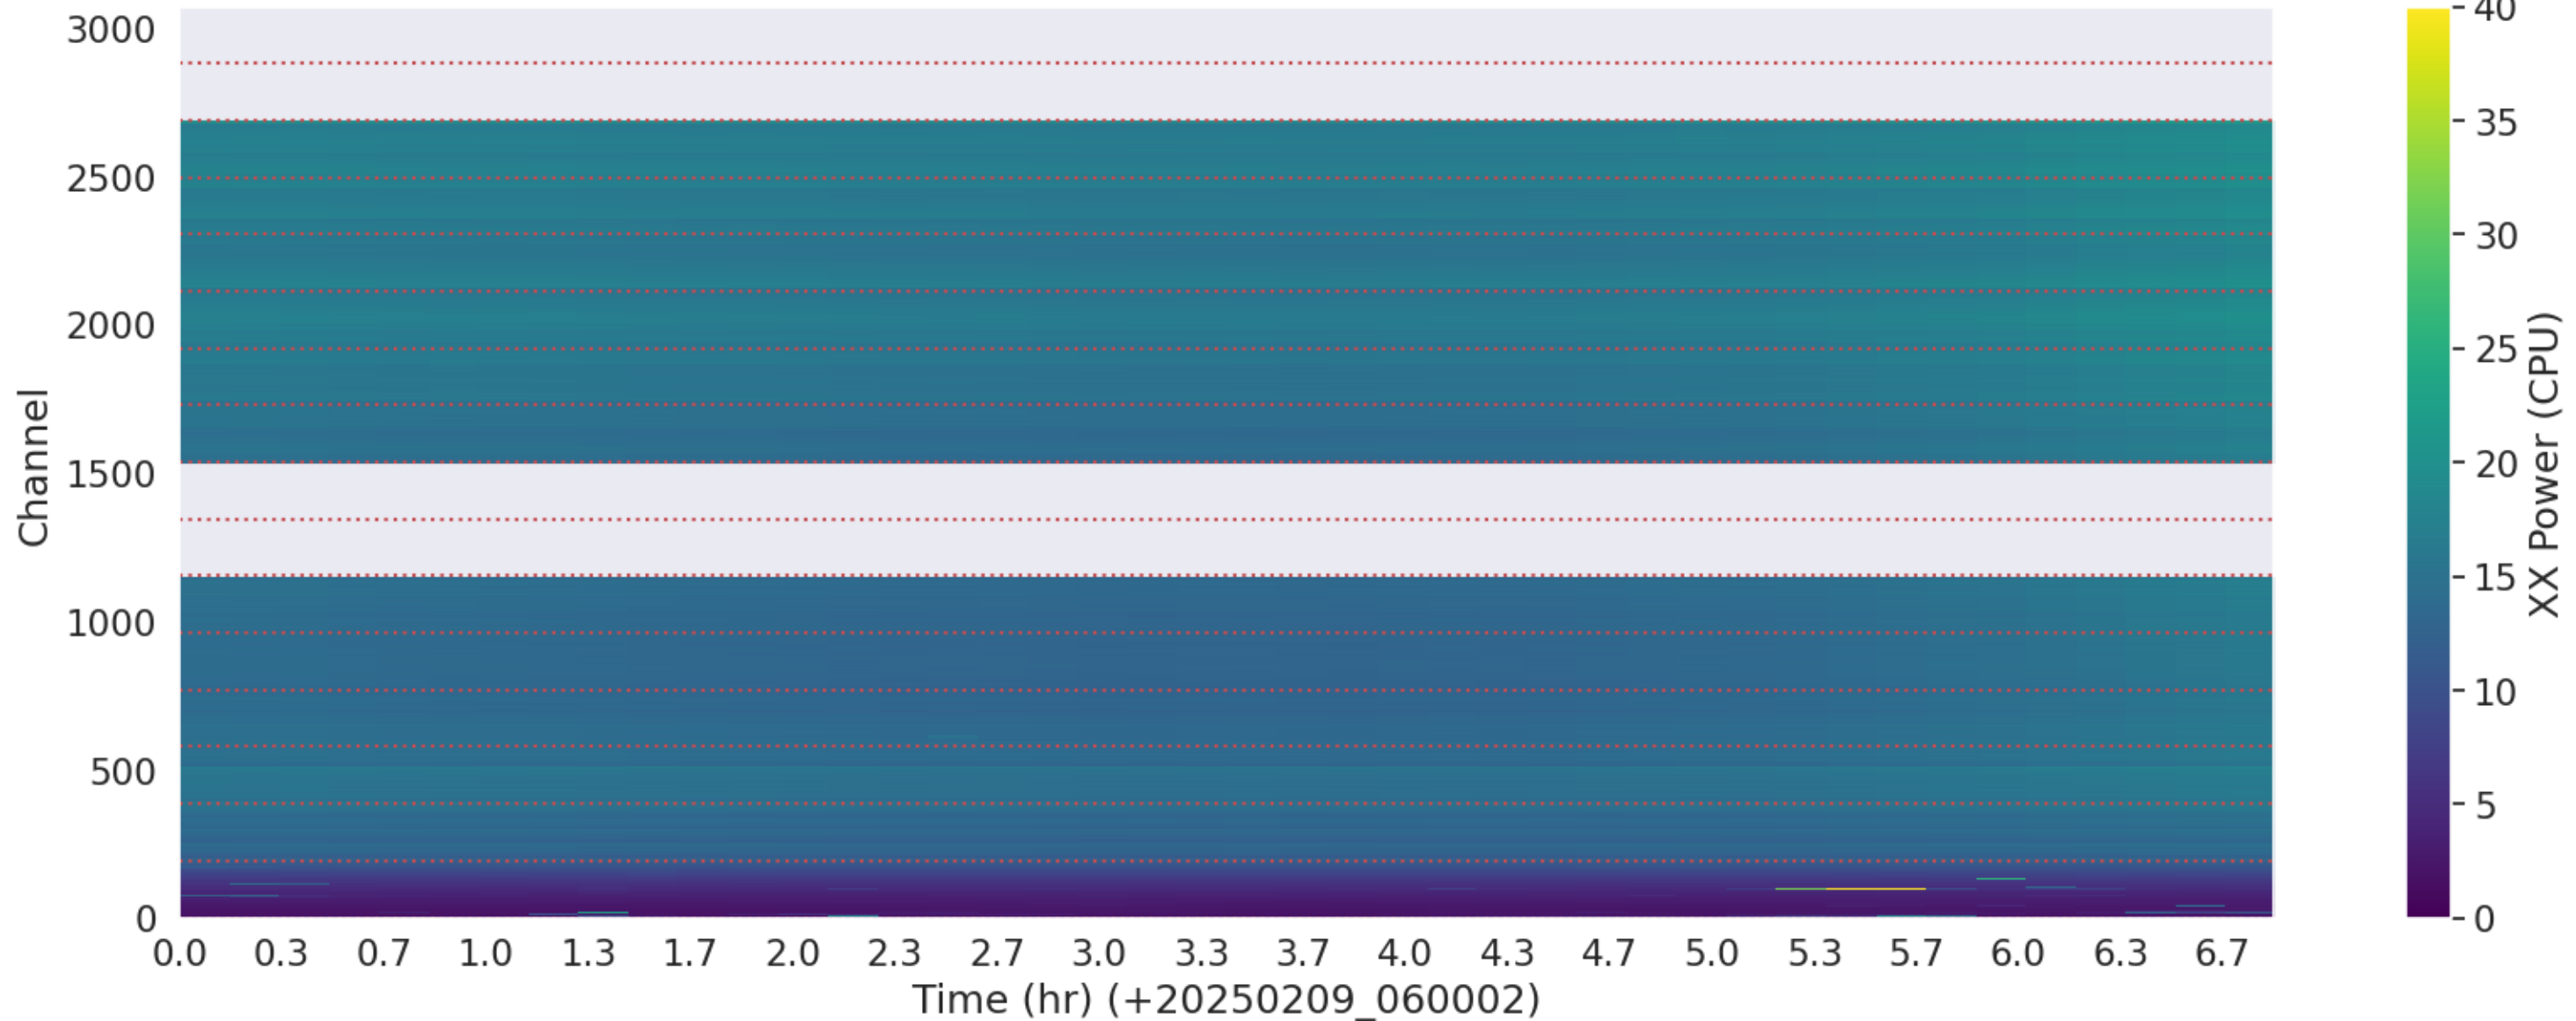

LWA008 - Correlator# 075 - YY - FLAGS: Good

LWA008 - Correlator# 075 - XX - FLAGS: Good