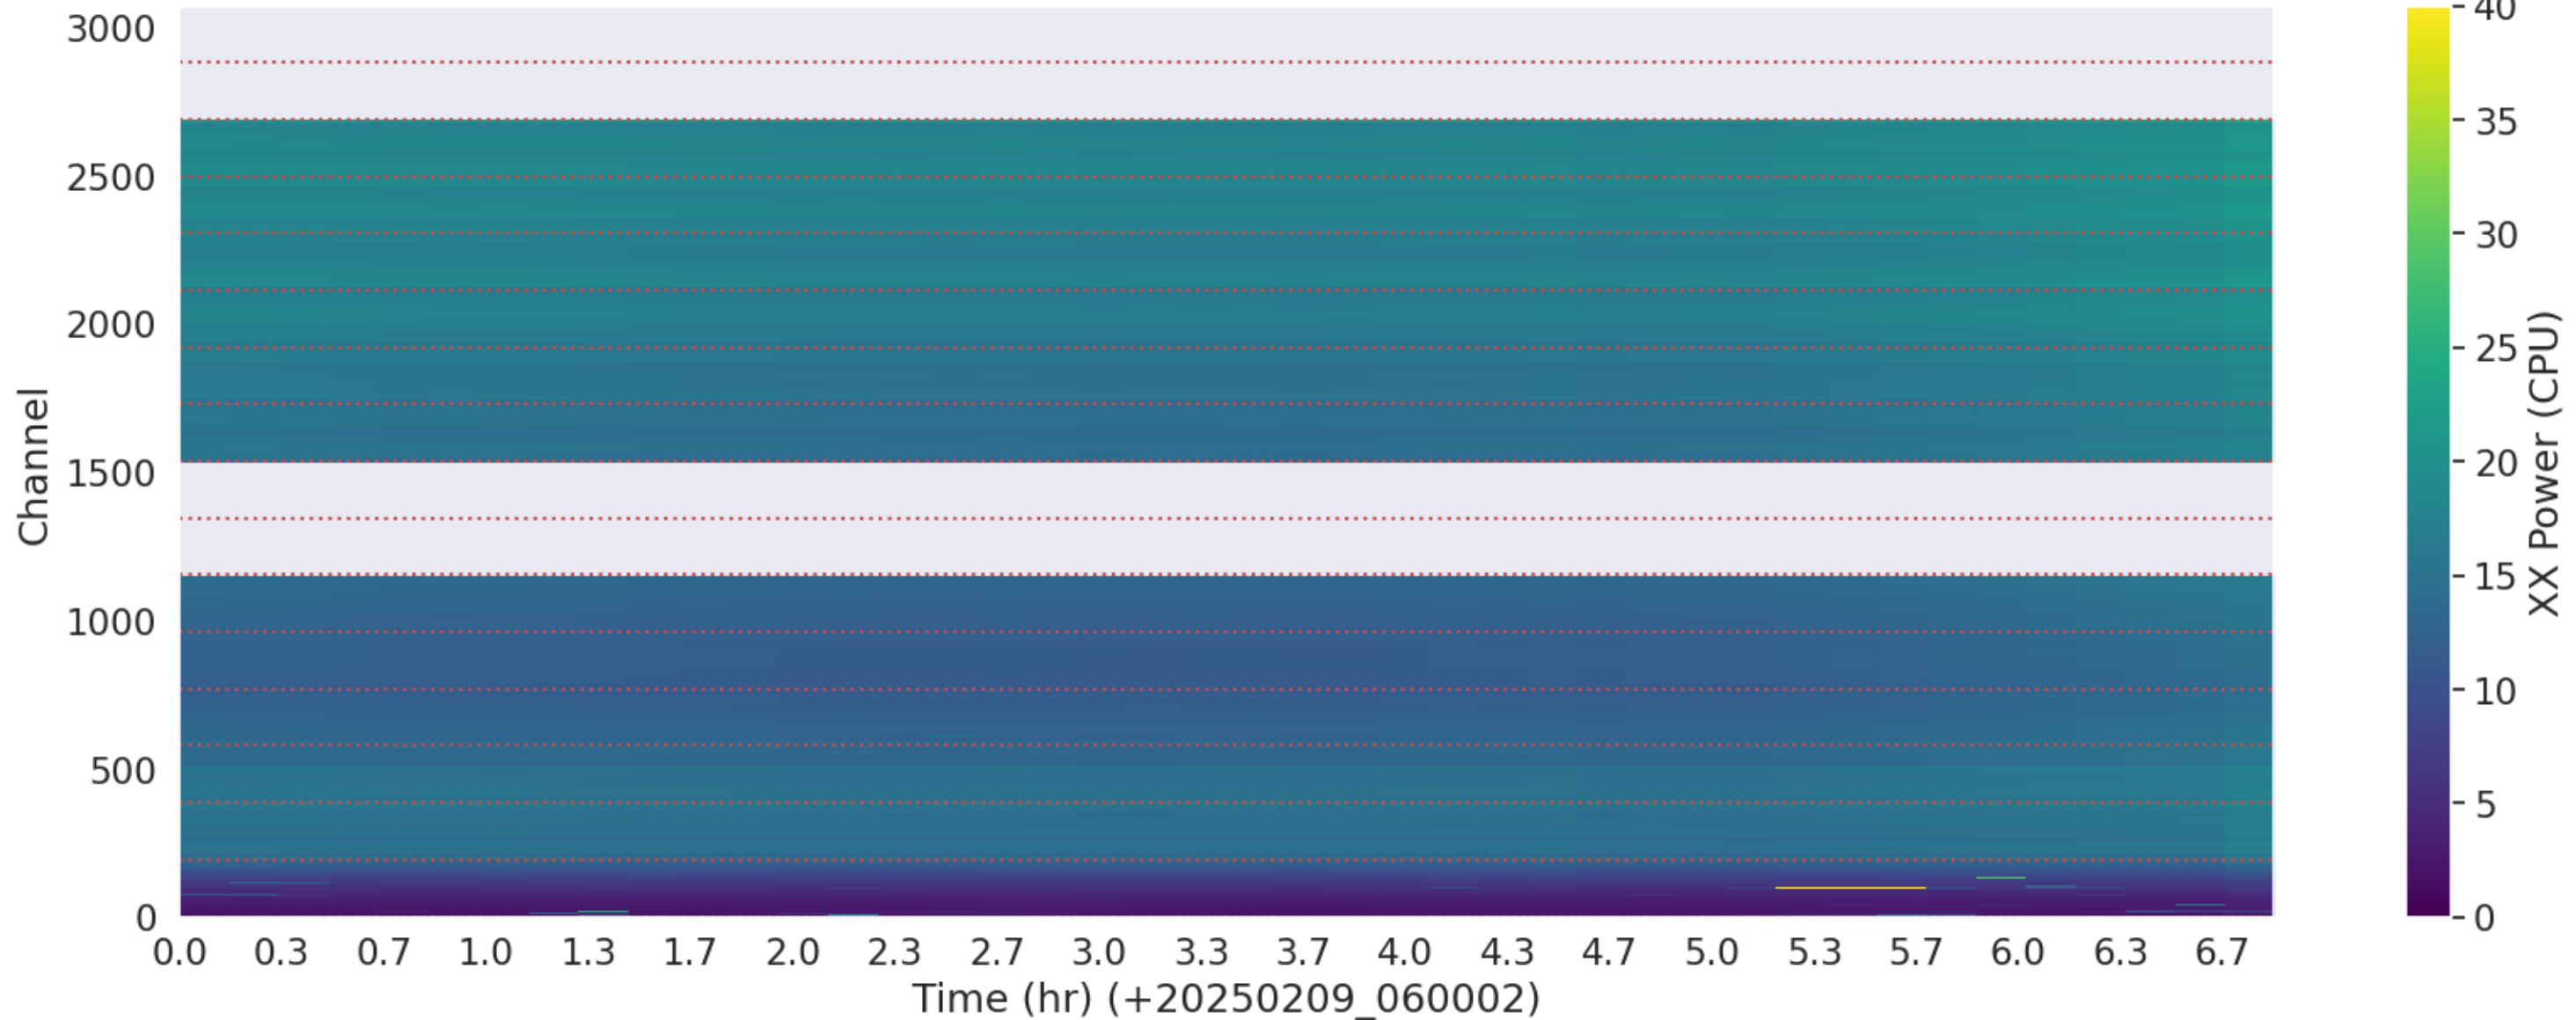

LWA162 - Correlator# 265 - YY - FLAGS: Good