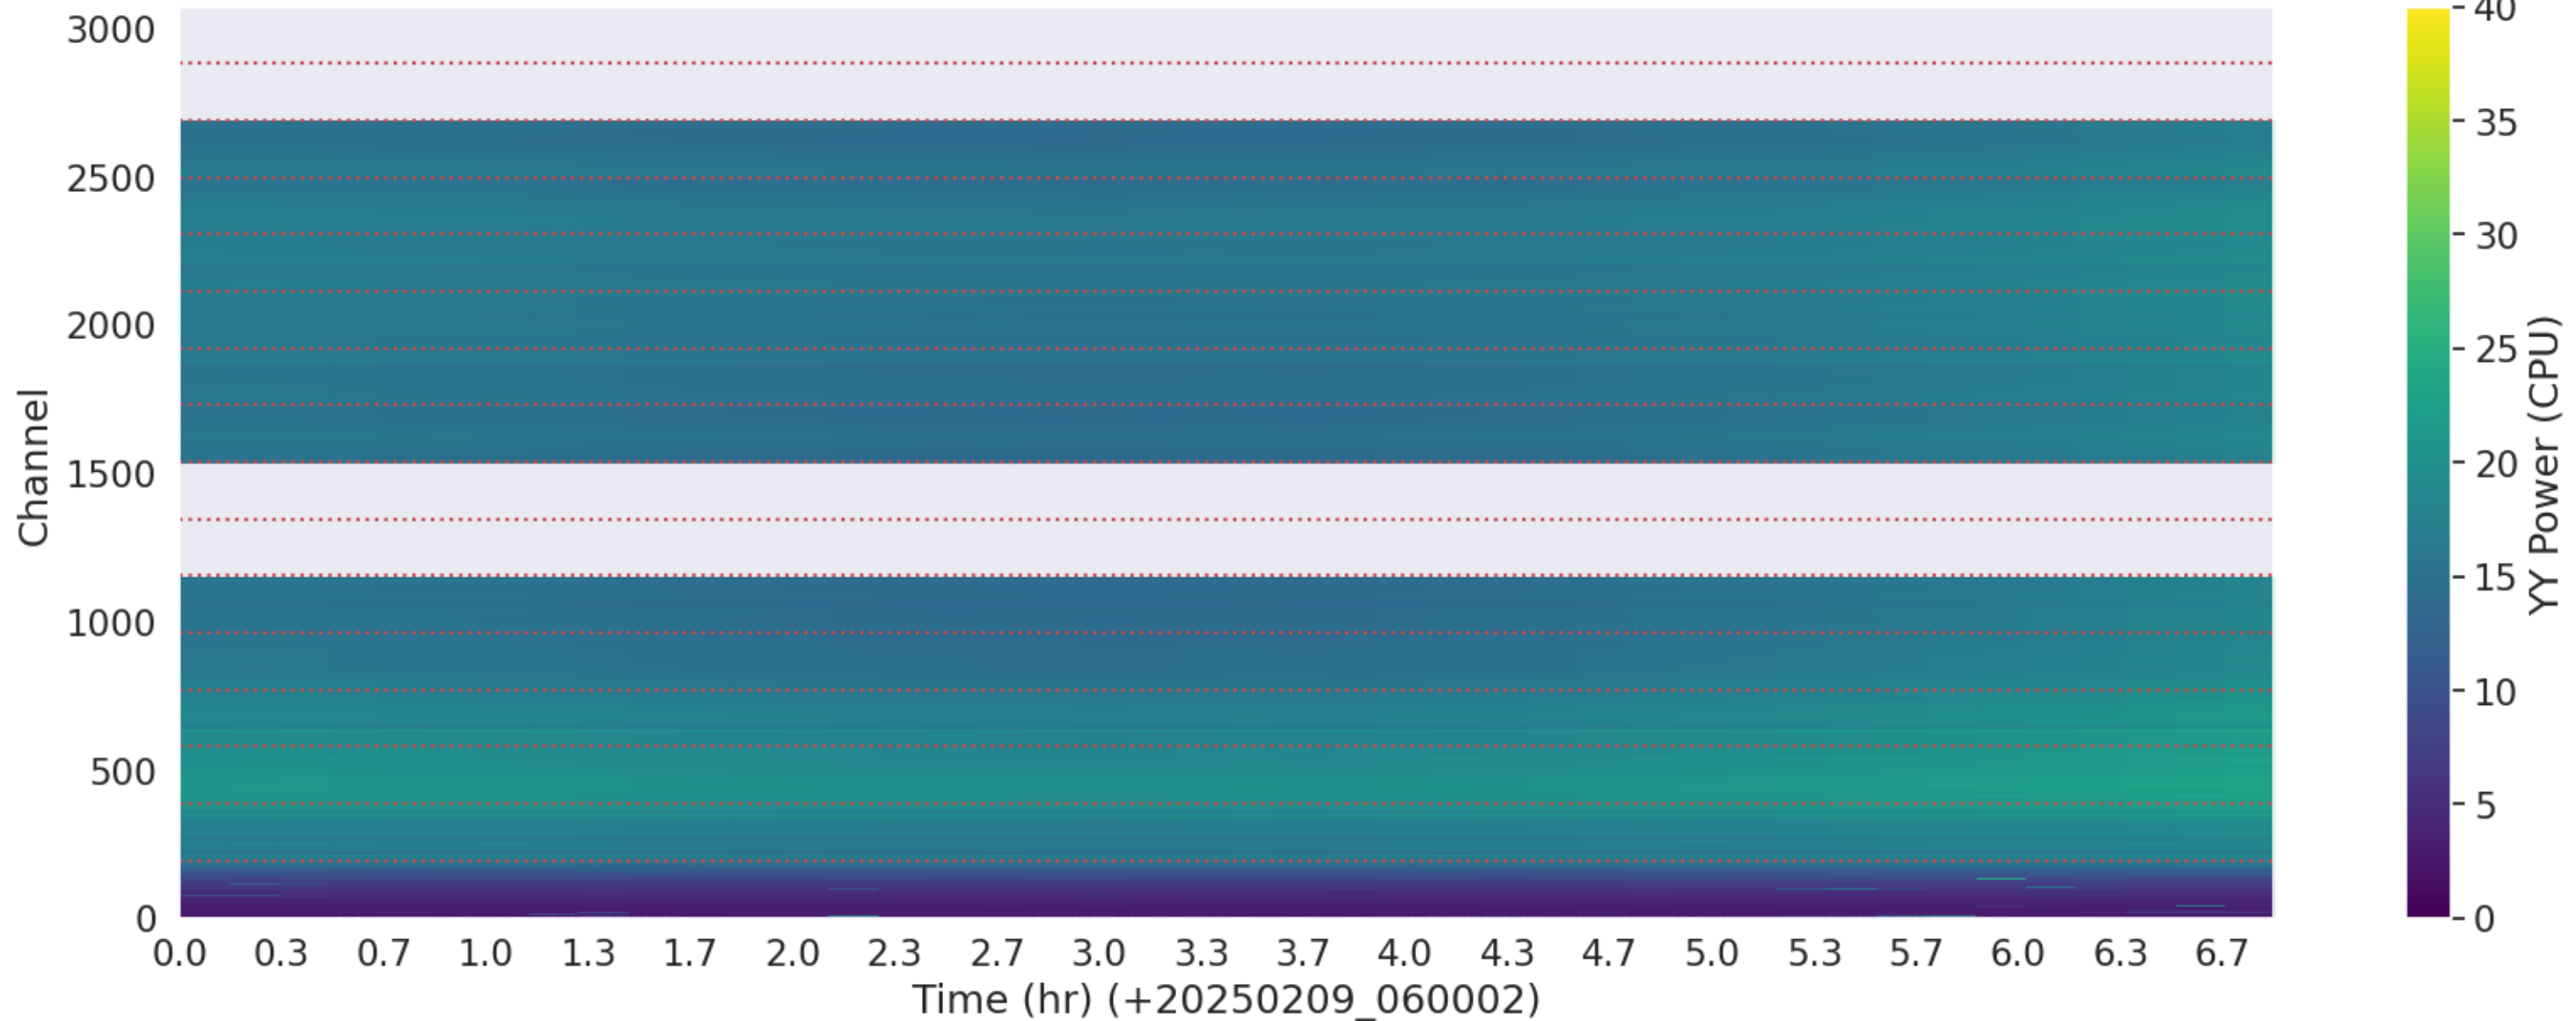

LWA316 - Correlator# 155 - XX - FLAGS: Good