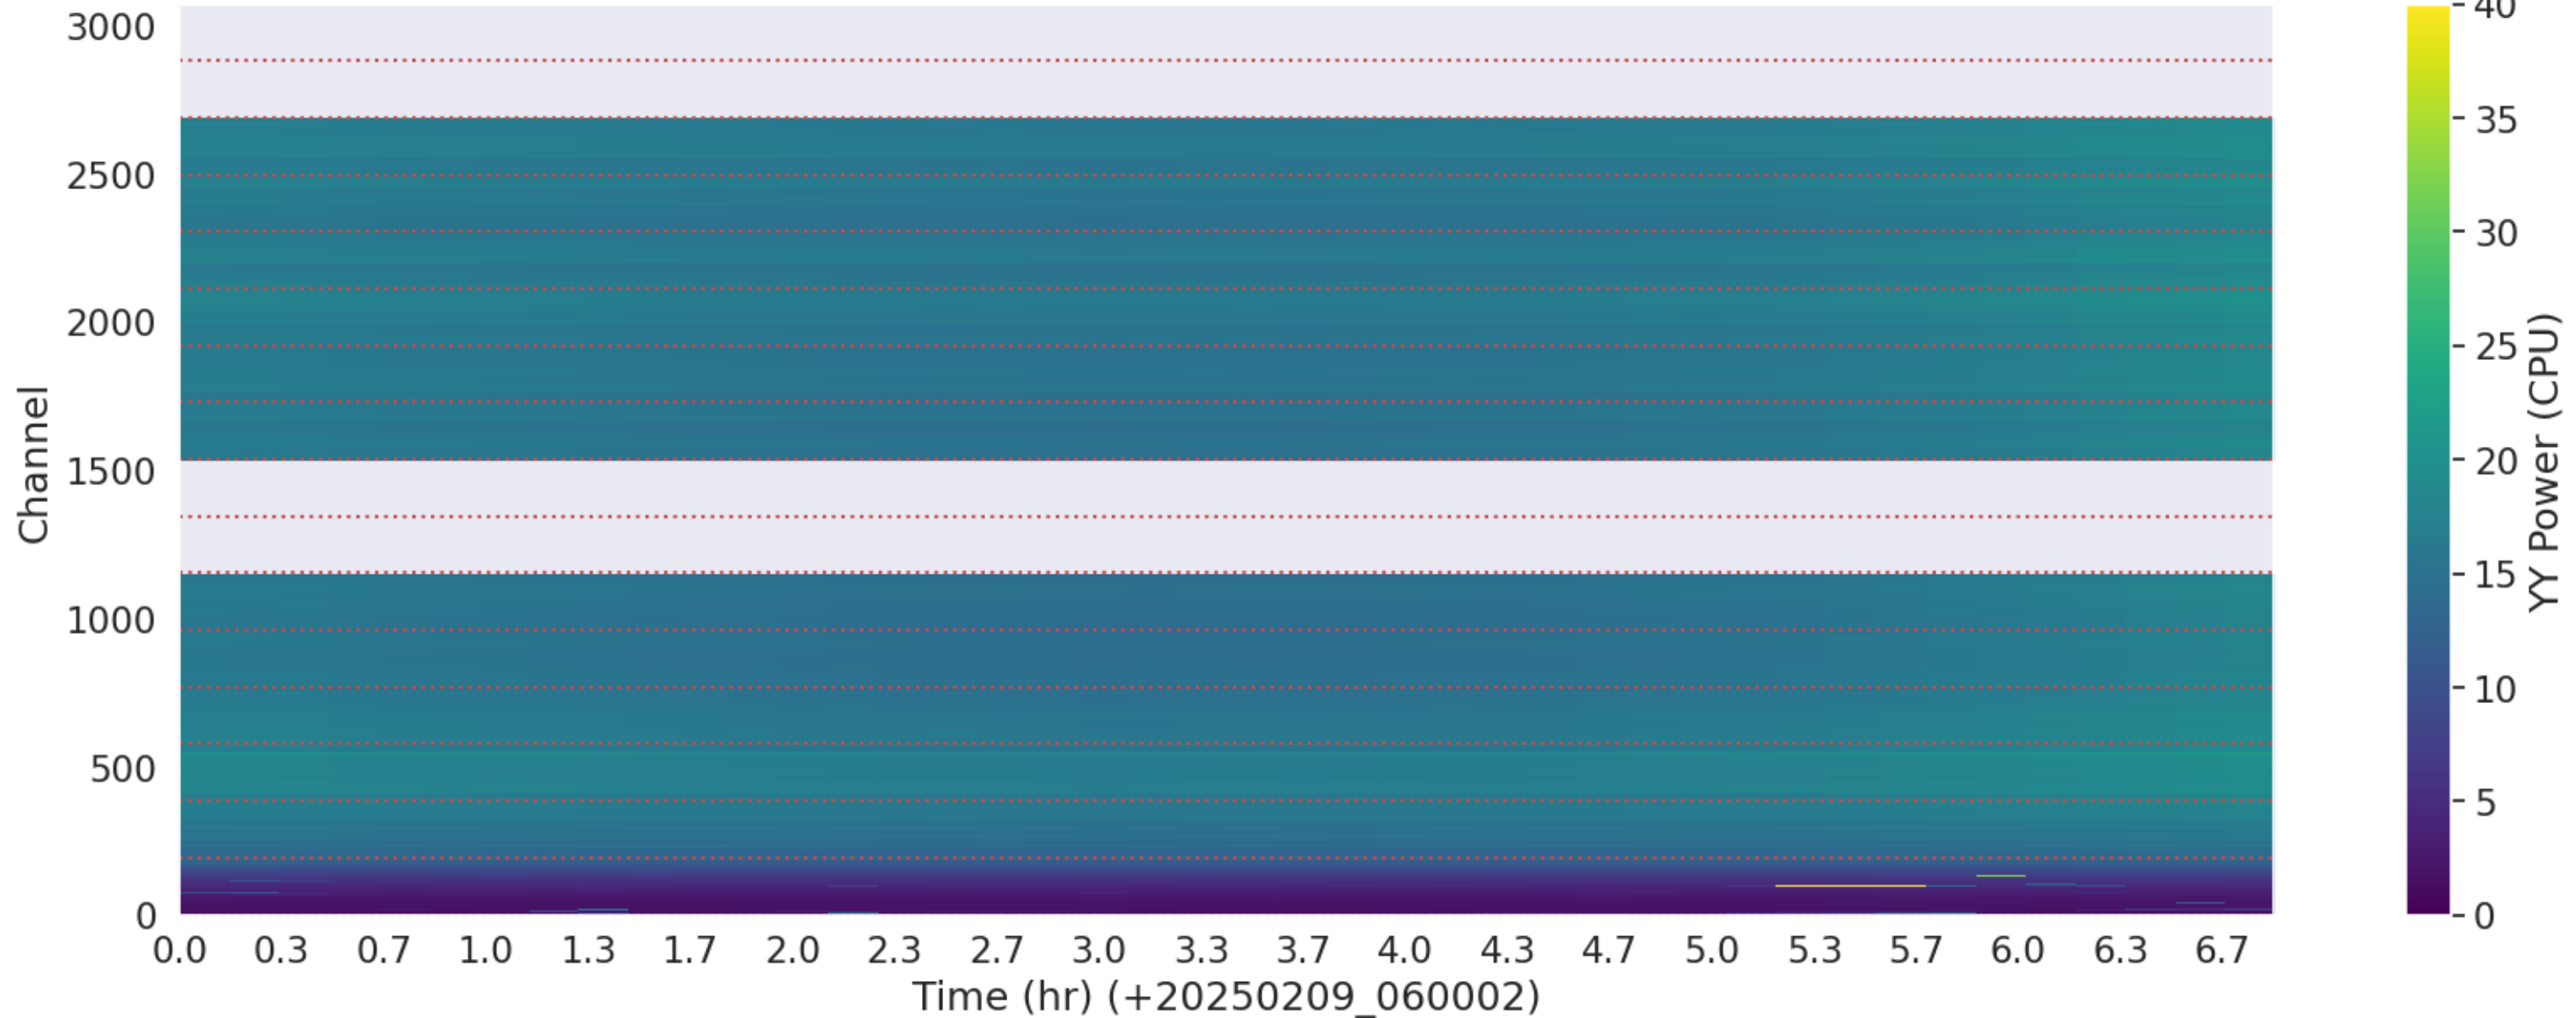

# LWA017 - Correlator# 101 - XX - FLAGS: Good

LWA017 - Correlator# 101 - YY - FLAGS: Good

LWA020 - Correlator# 102 - XX - FLAGS: Good

LWA020 - Correlator# 102 - YY - FLAGS: Good

LWA019 - Correlator# 103 - XX - FLAGS: Good