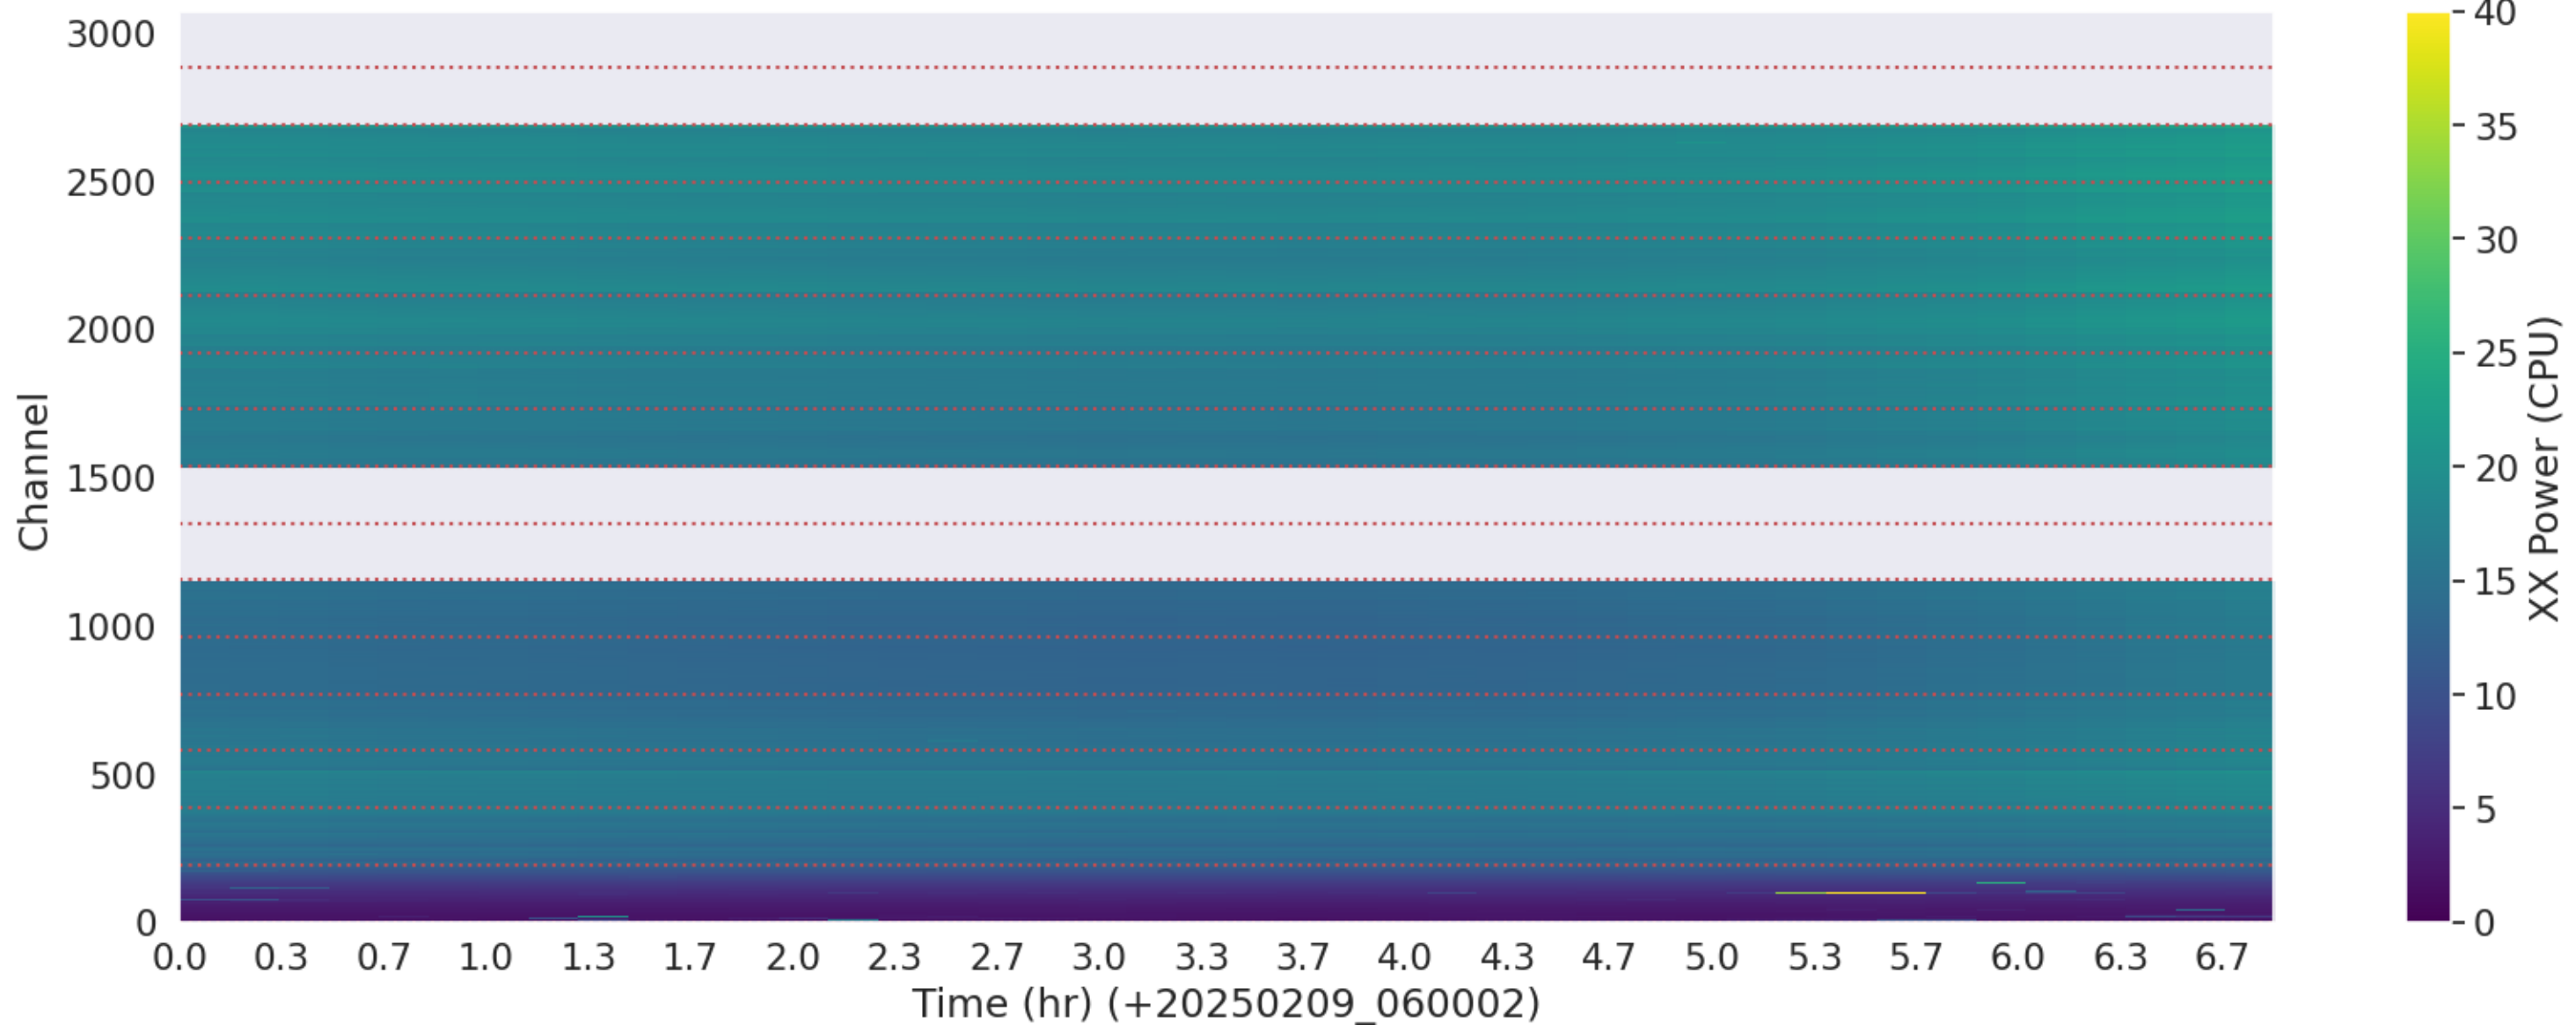

LWA137 - Correlator# 258 - YY - FLAGS: Good