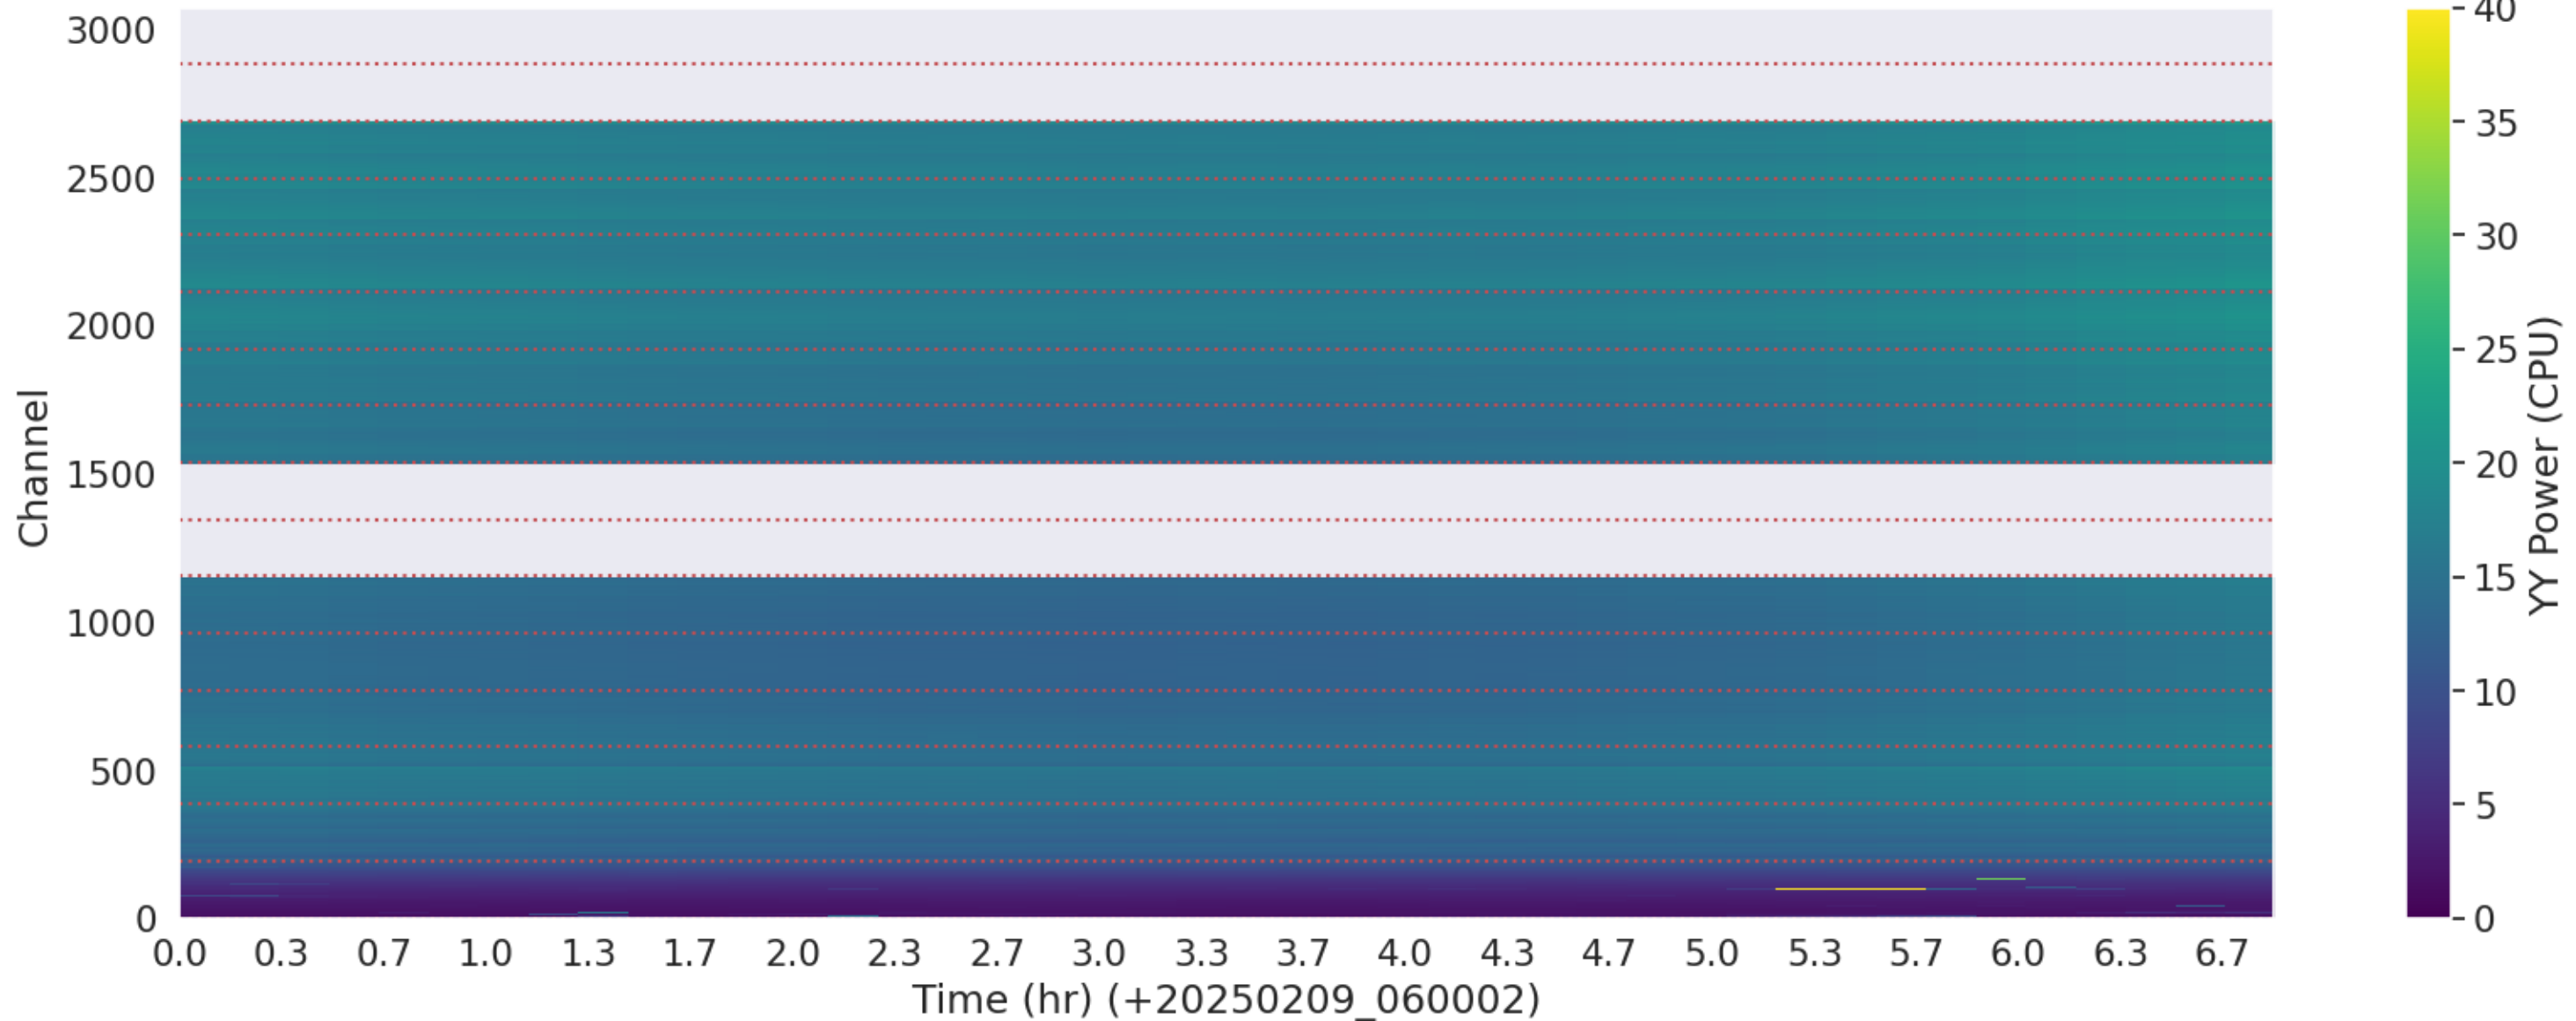

# LWA011 - Correlator# 072 - XX - FLAGS: Good

LWA011 - Correlator# 072 - YY - FLAGS: Good

LWA010 - Correlator# 073 - YY - FLAGS: Good