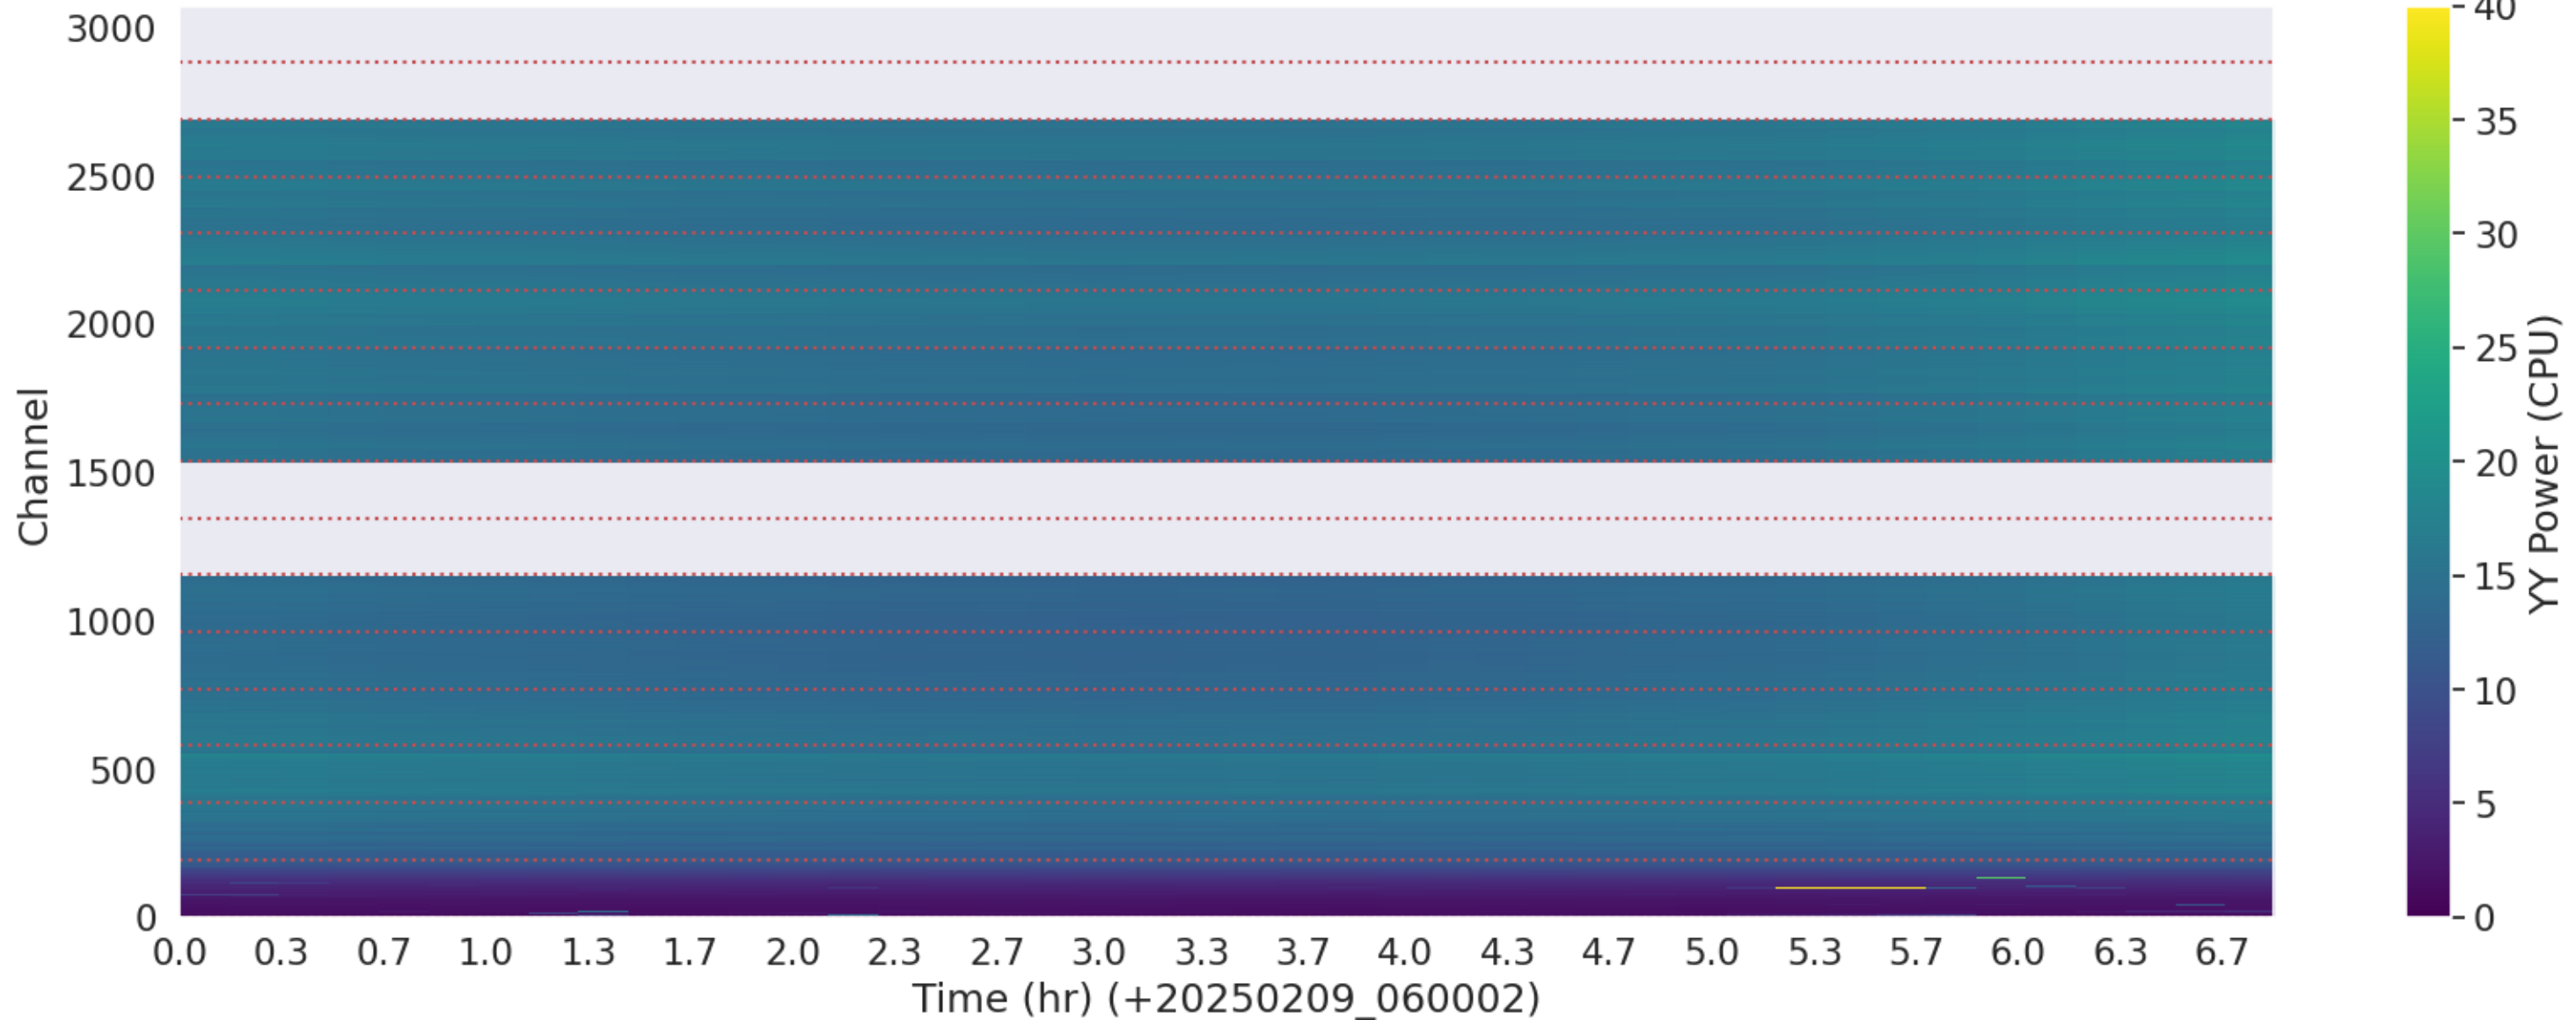

LWA022 - Correlator# 104 - XX - FLAGS: Good