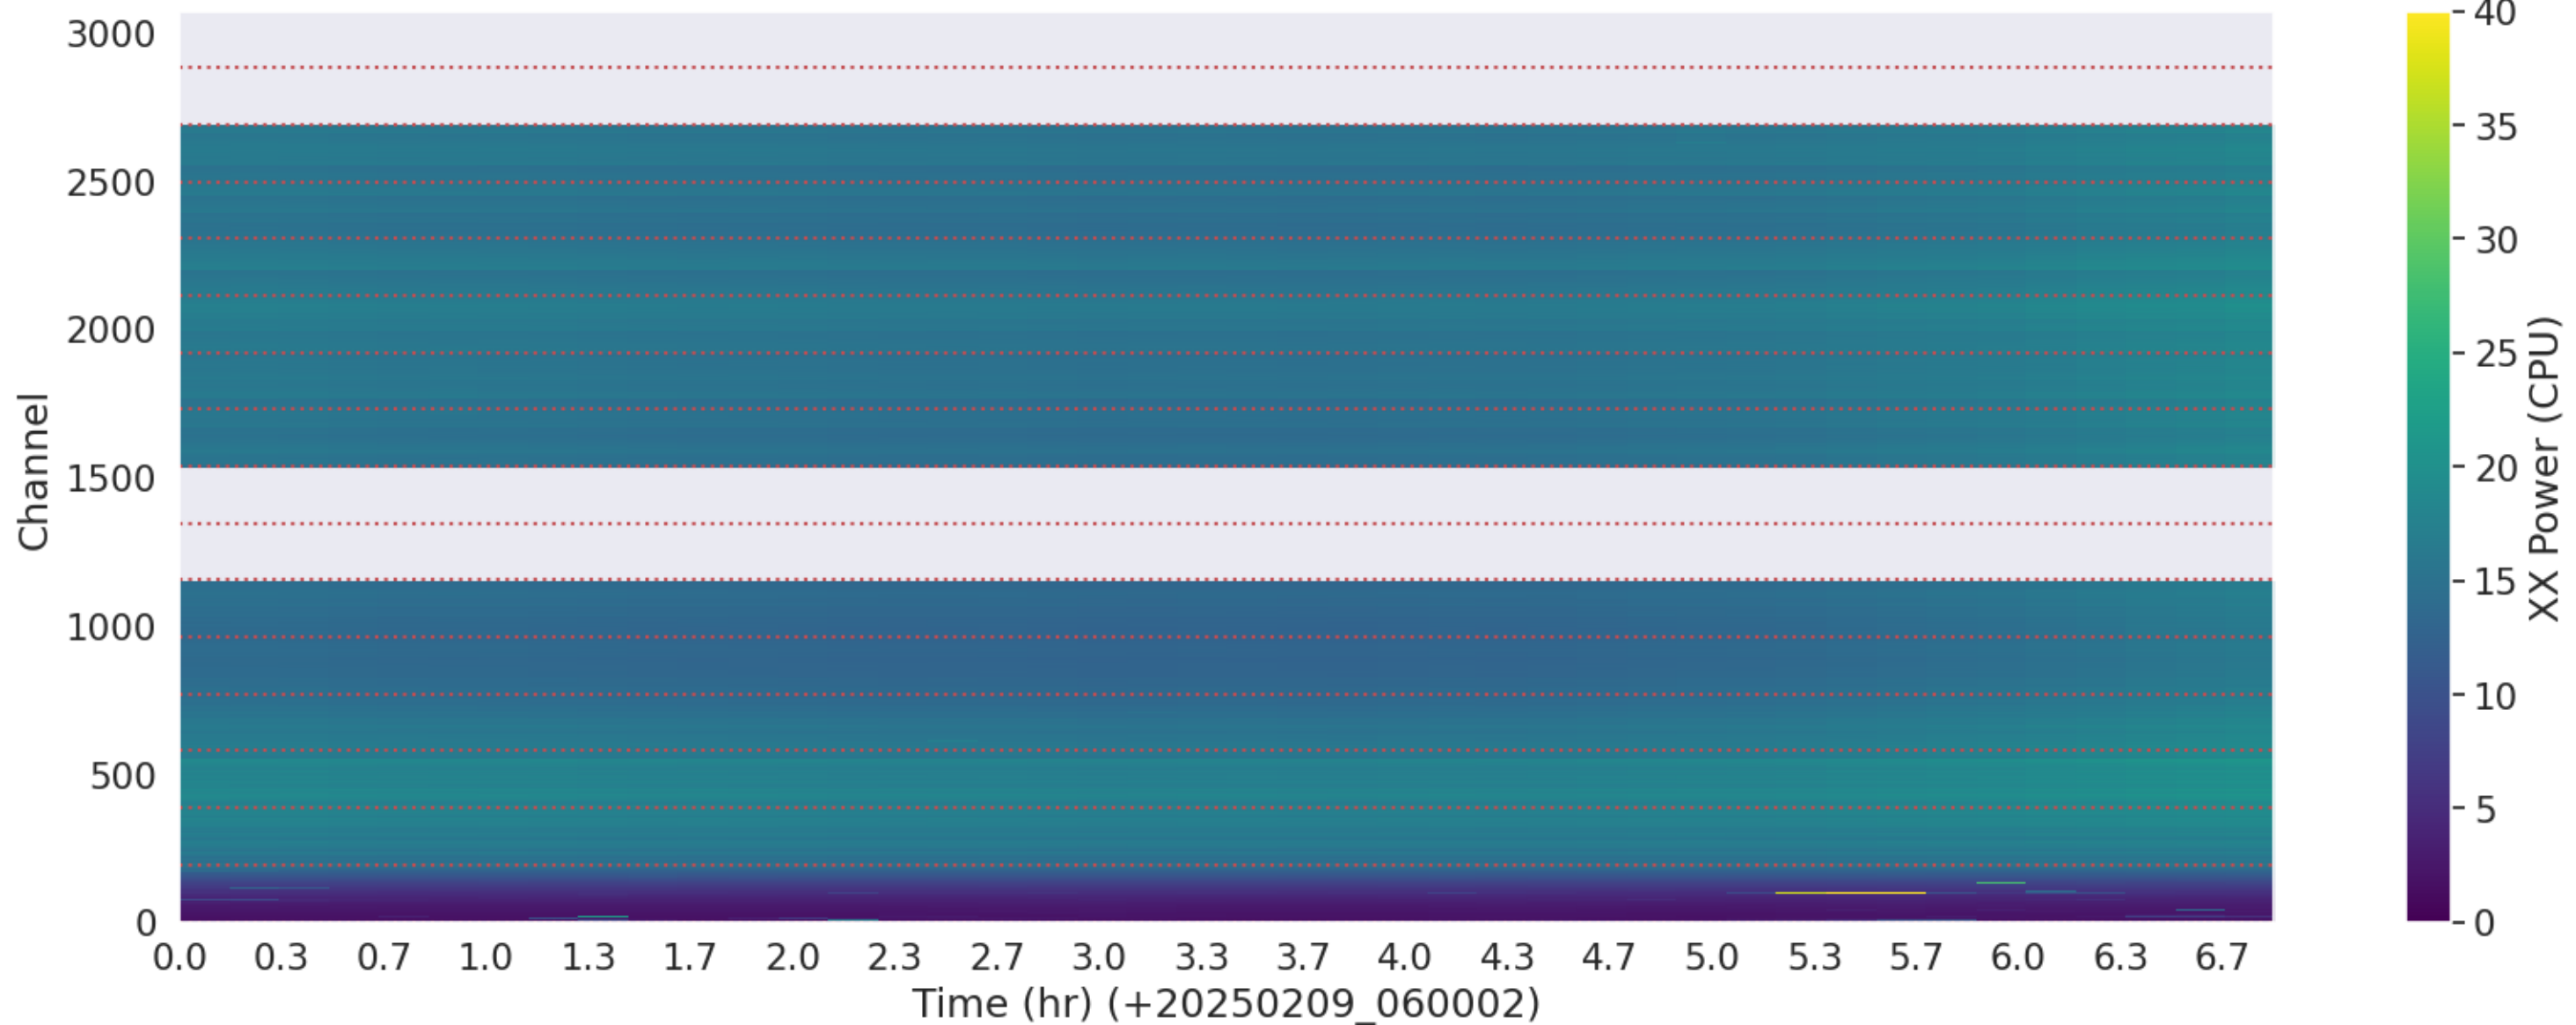

LWA170 - Correlator# 288 - YY - FLAGS: Good

LWA170 - Correlator# 288 - XX - FLAGS: Good