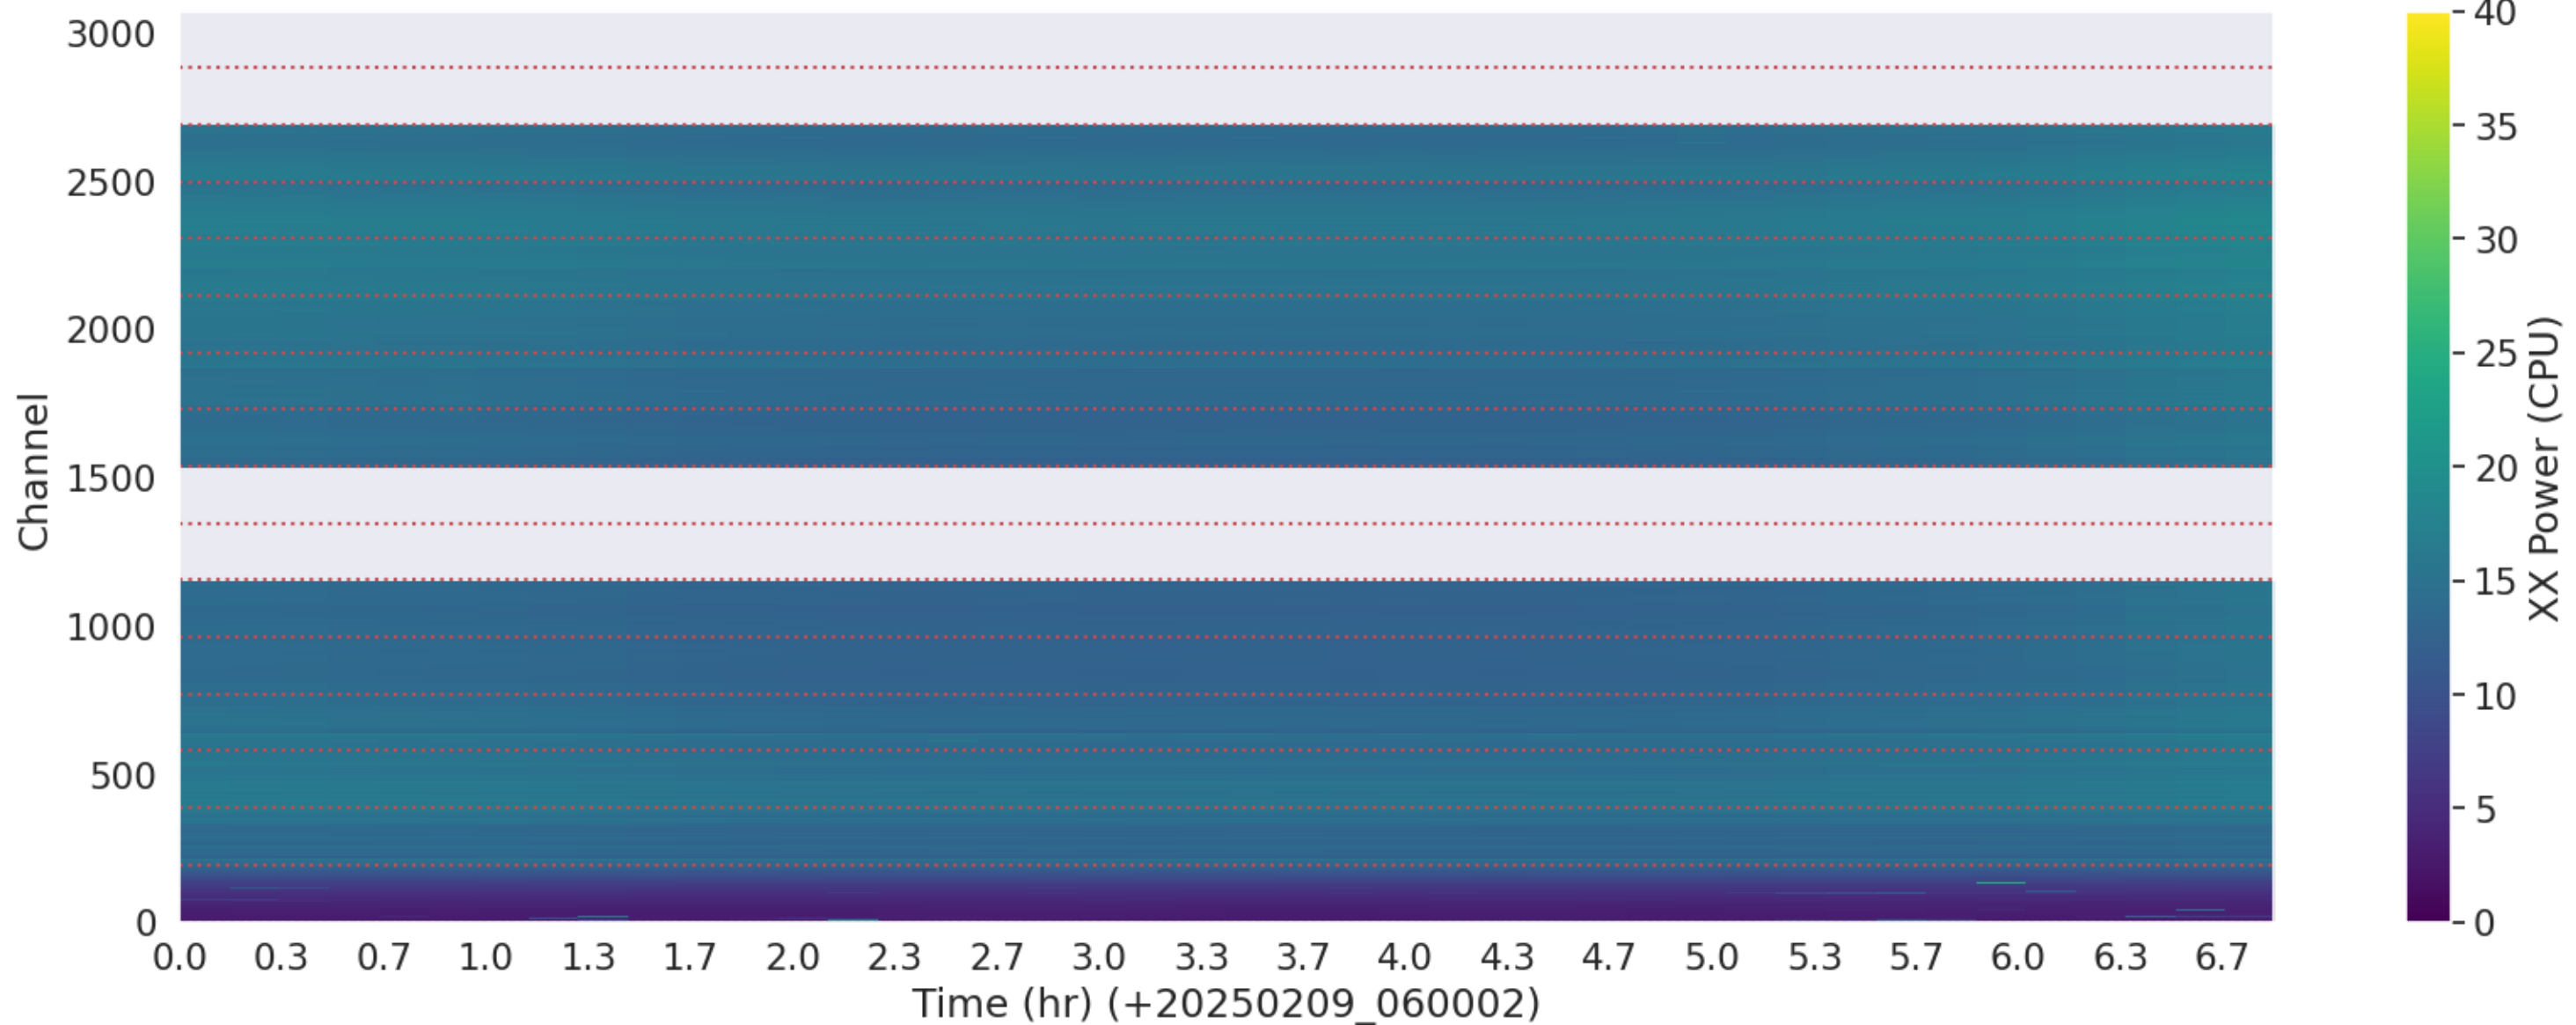

LWA328 - Correlator# 157 - YY - FLAGS: Good

LWA328 - Correlator# 157 - XX - FLAGS: Good