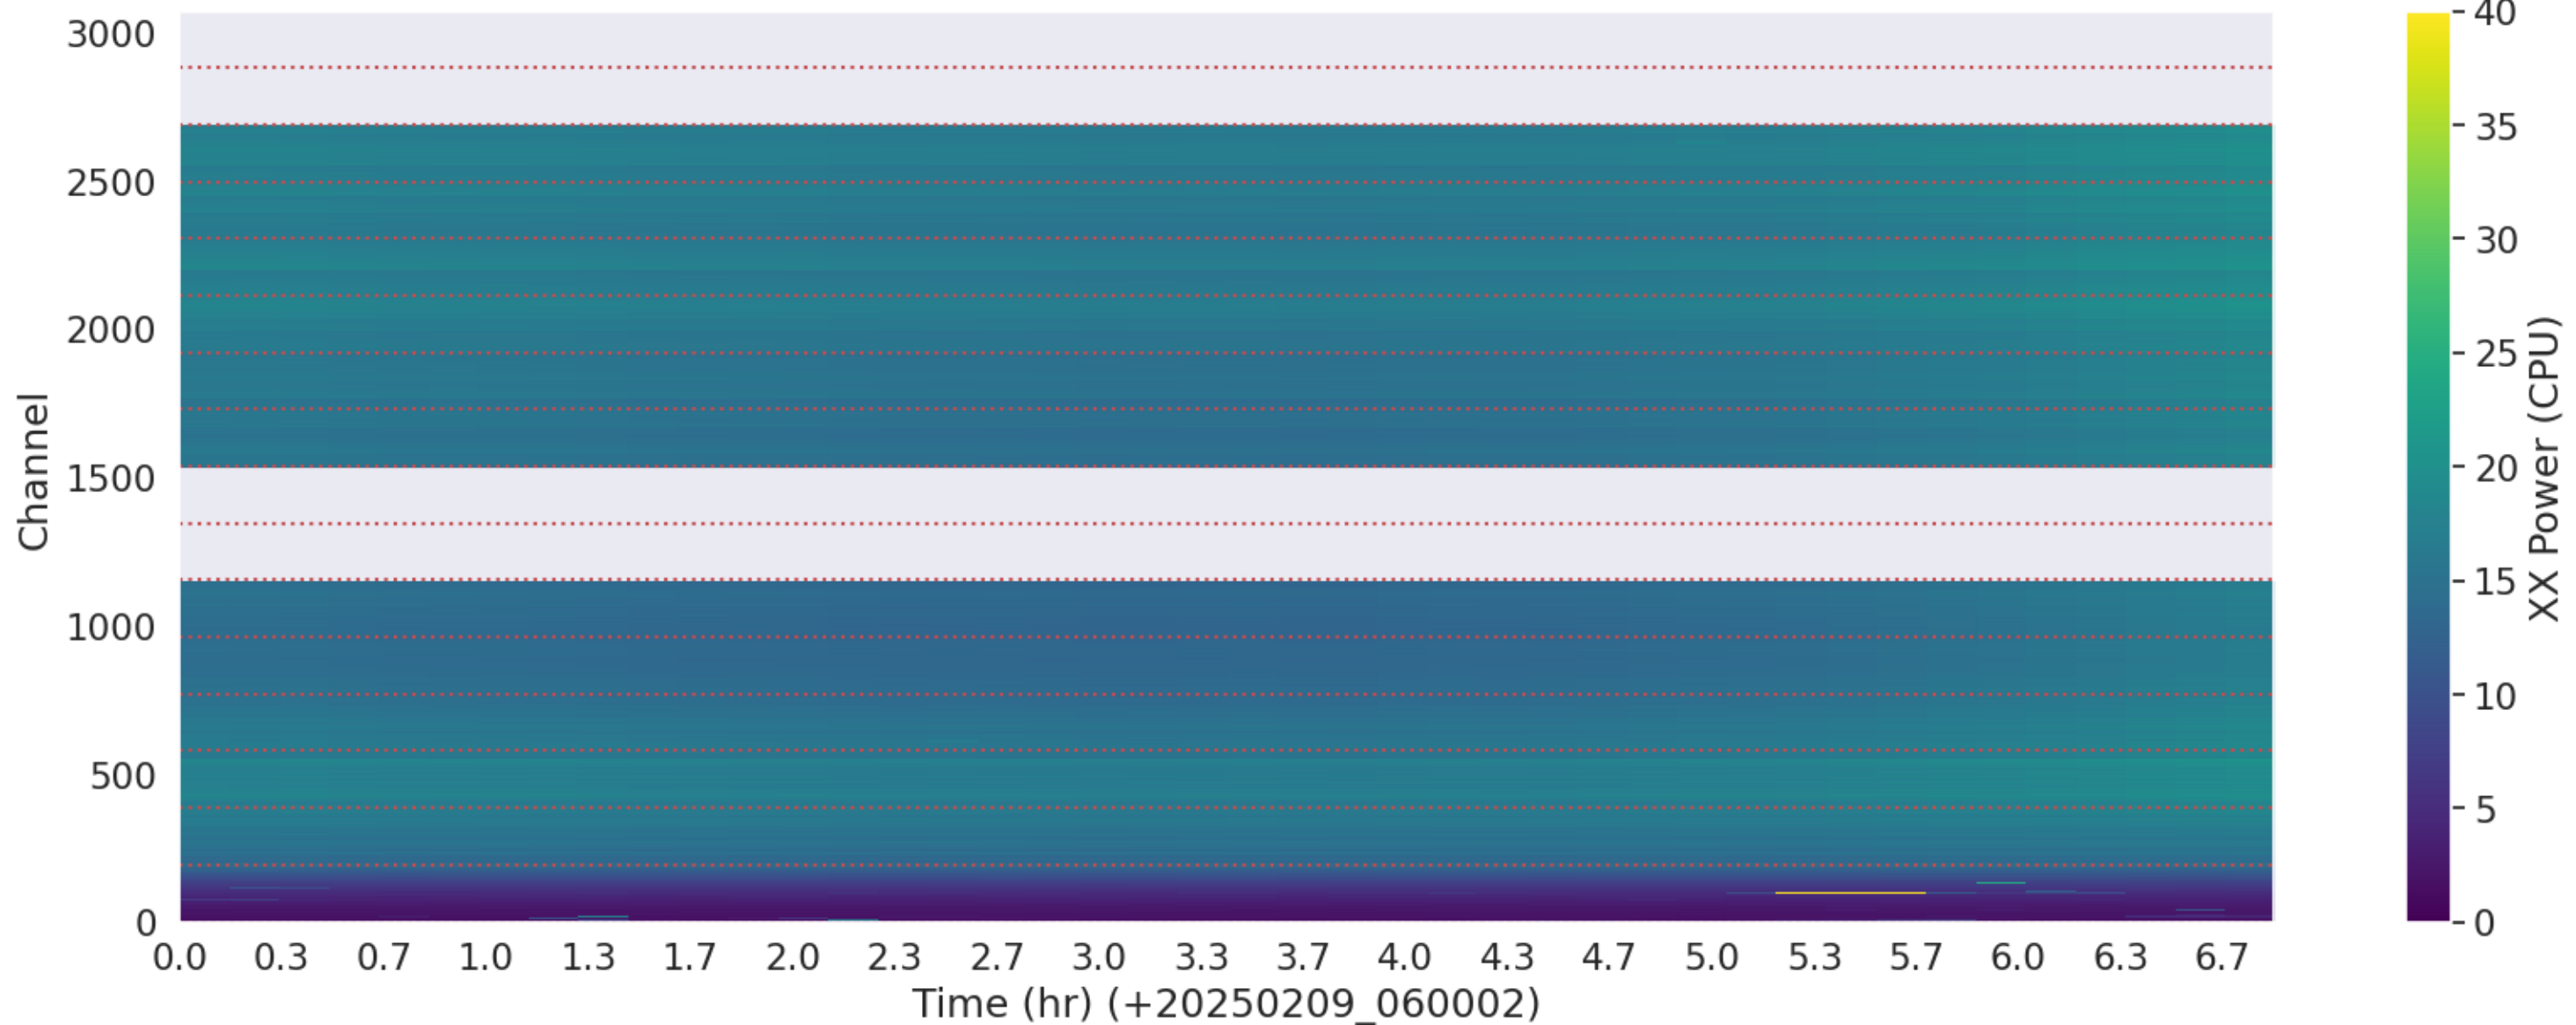

LWA242 - Correlator# 339 - YY - FLAGS: Good

LWA242 - Correlator# 339 - XX - FLAGS: Good