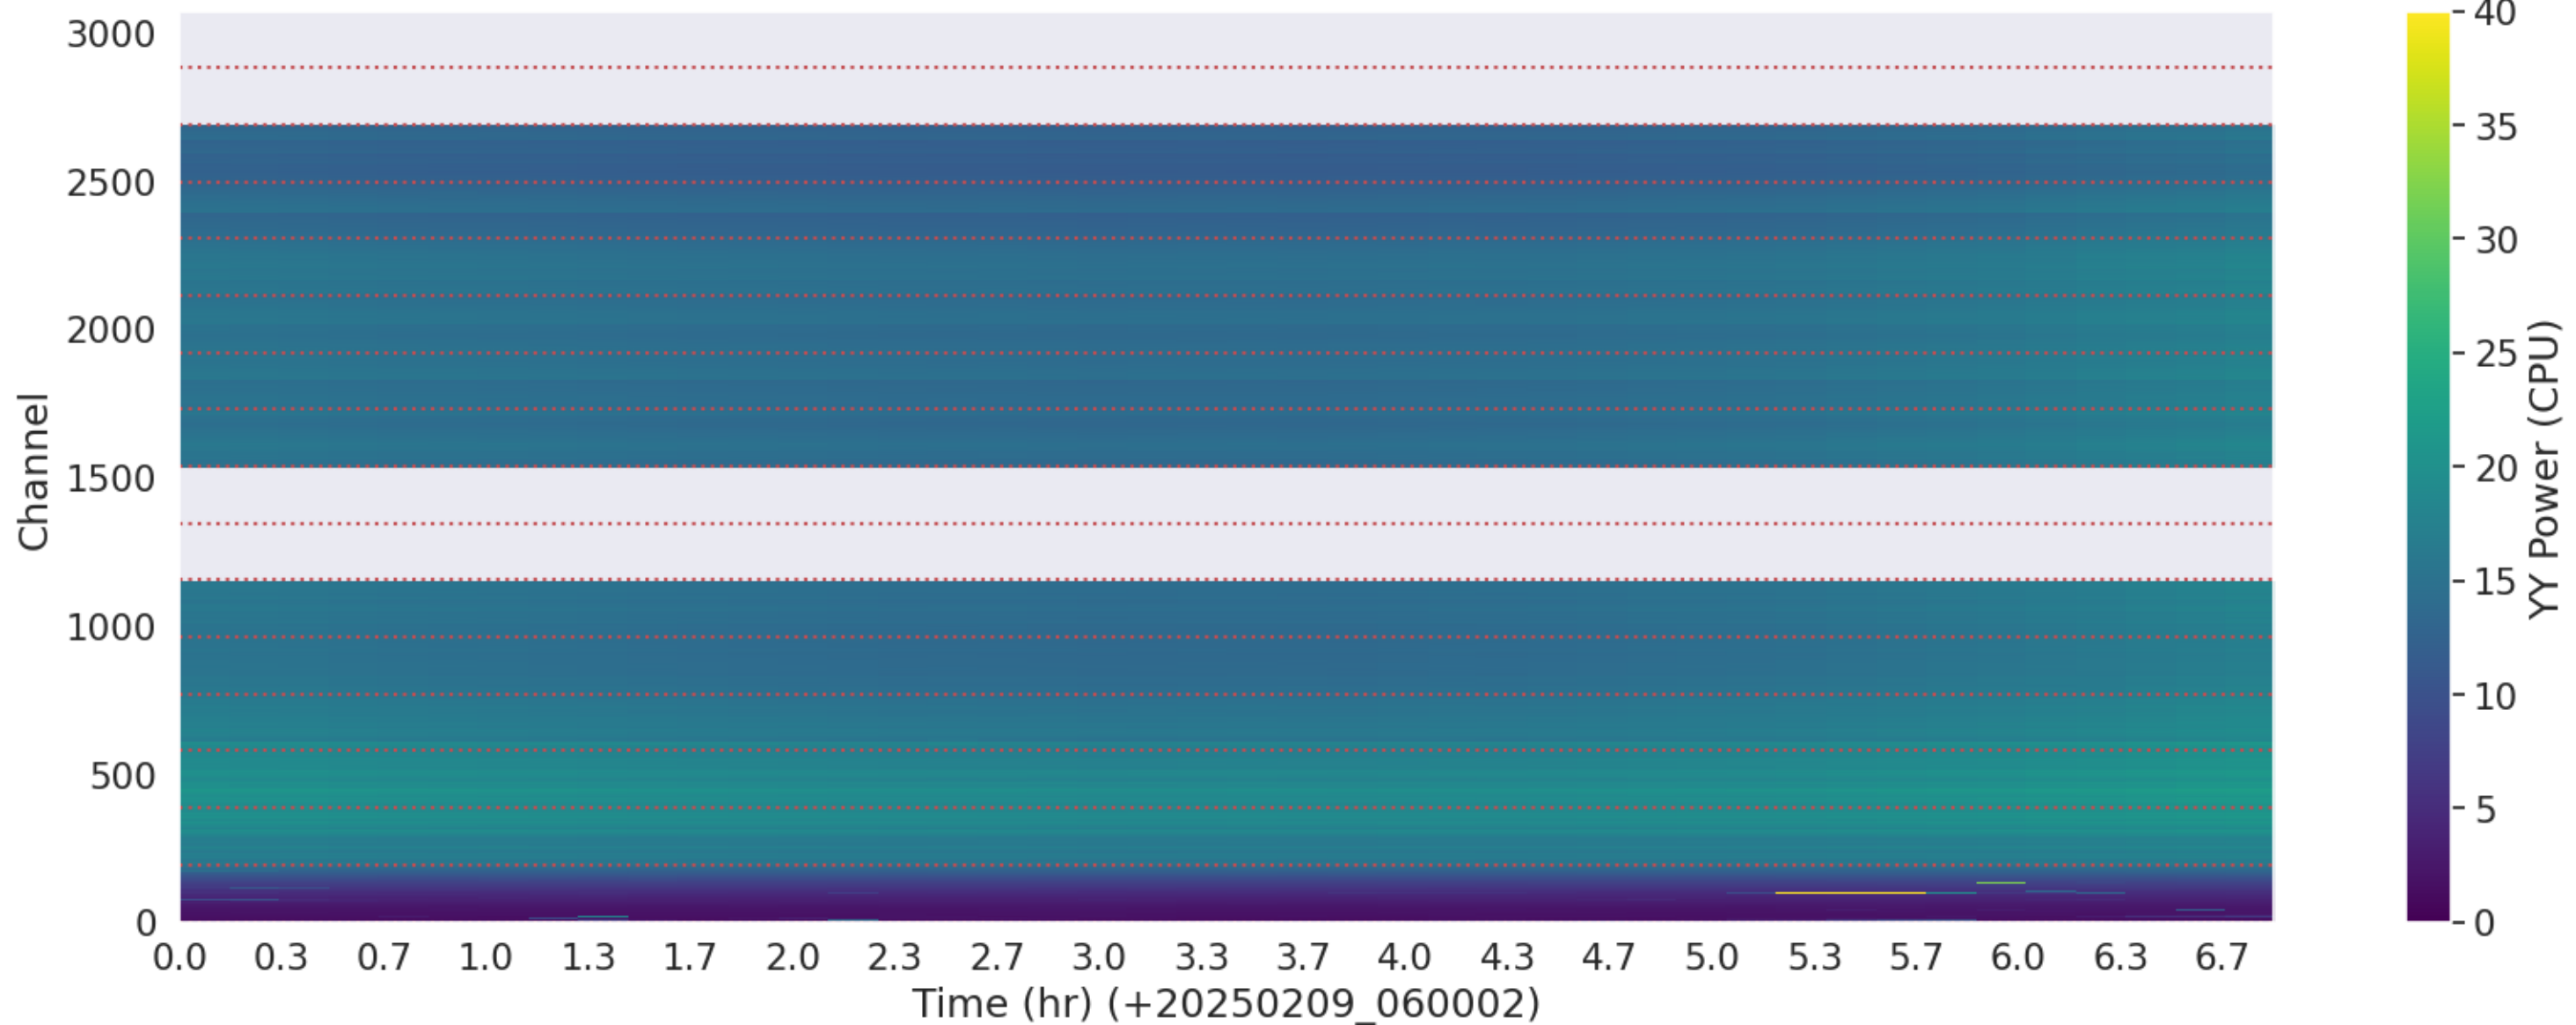

LWA325 - Correlator# 154 - XX - FLAGS: Good

LWA121 - Correlator# 153 - YY - FLAGS: Good