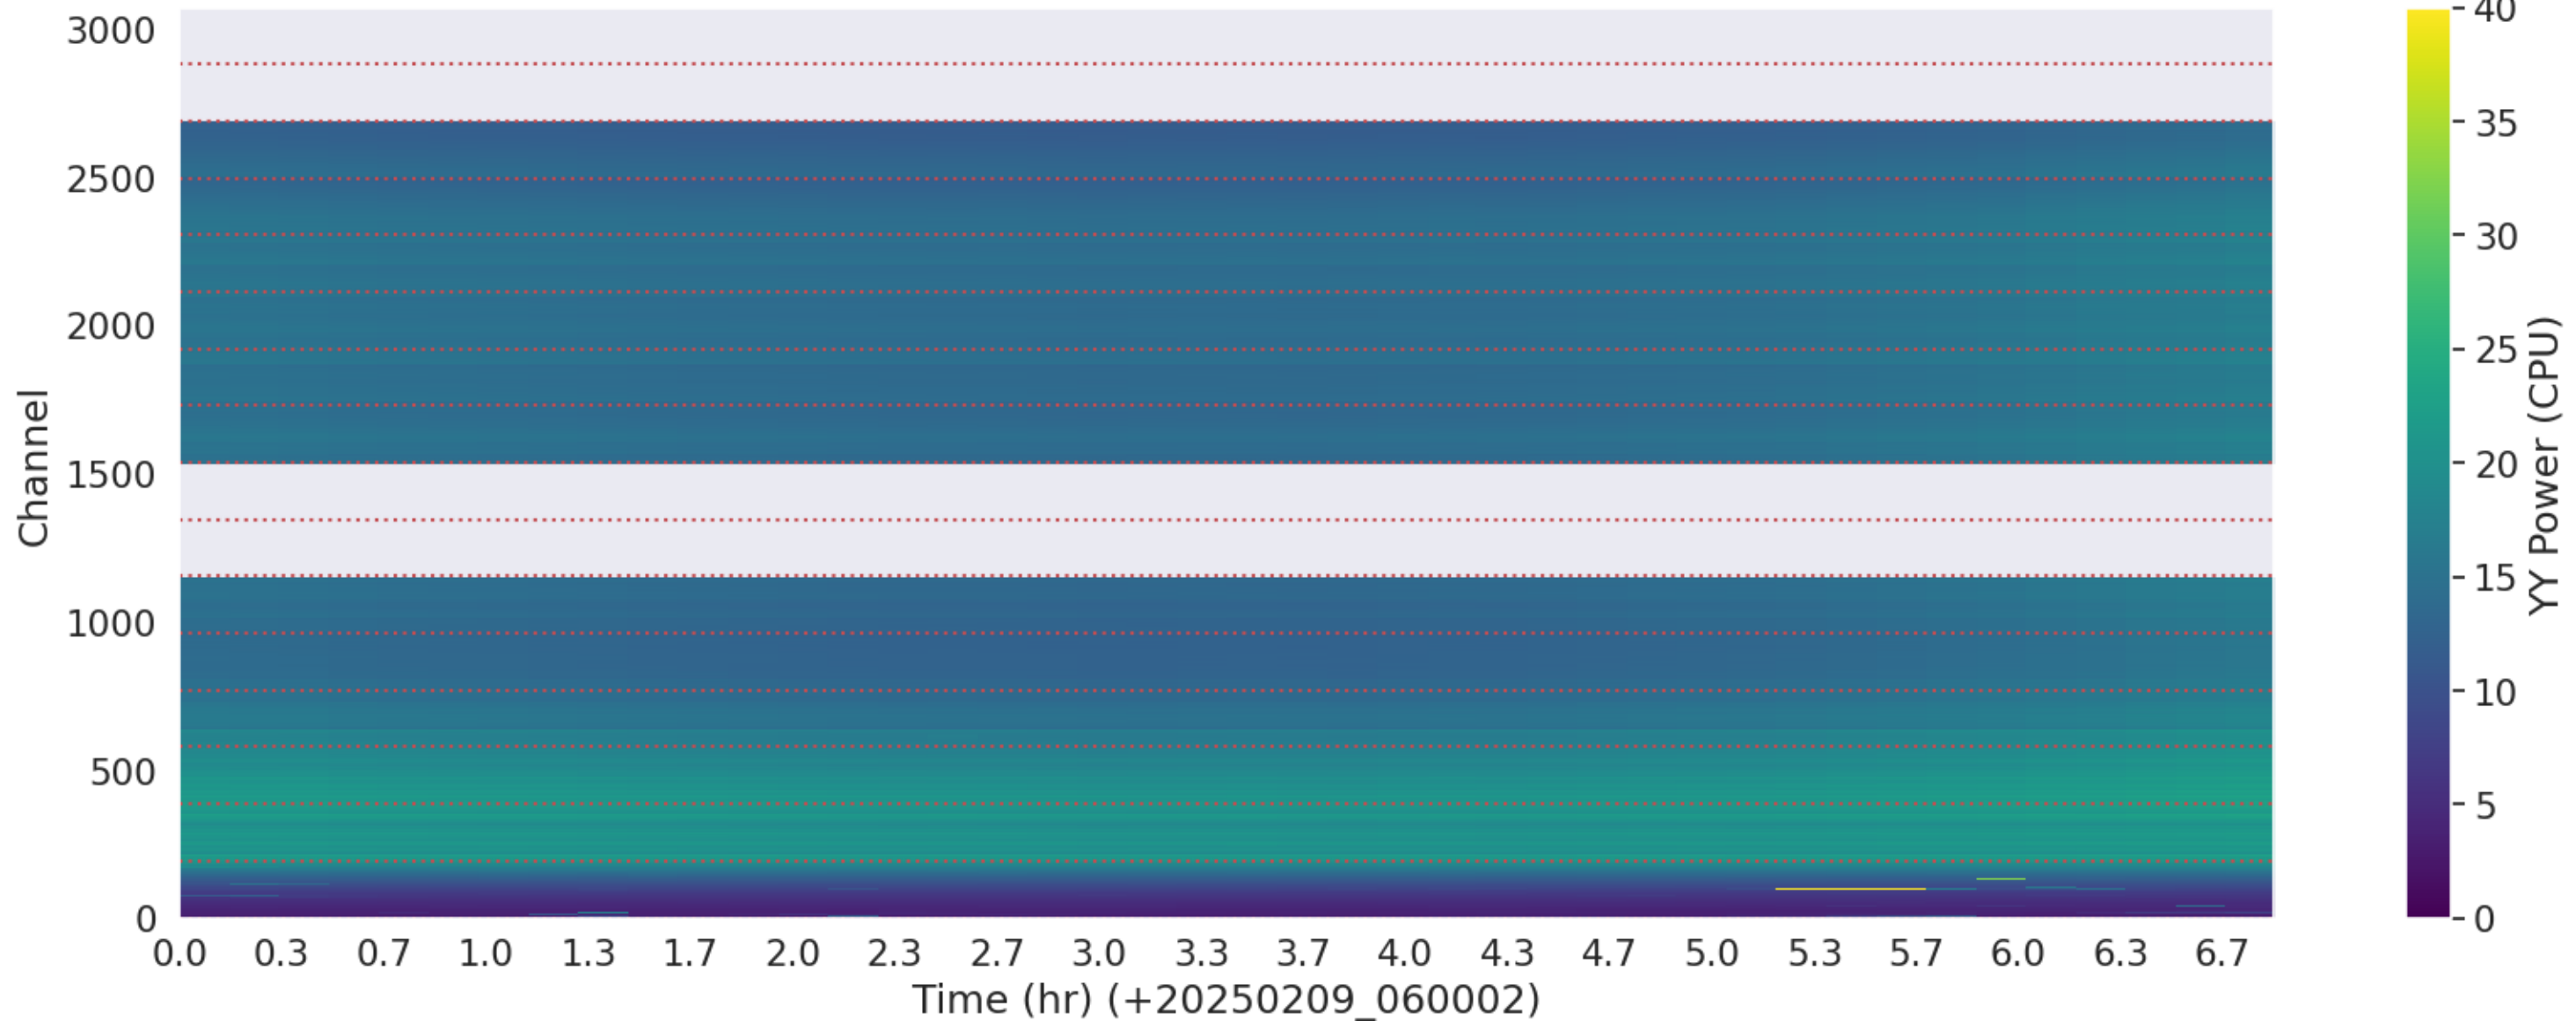

LWA124 - Correlator# 224 - YY - FLAGS: Good

LWA127 - Correlator# 225 - XX - FLAGS: Good

LWA127 - Correlator# 225 - YY - FLAGS: Good

LWA126 - Correlator# 226 - XX - FLAGS: Good

LWA126 - Correlator# 226 - YY - FLAGS: Good