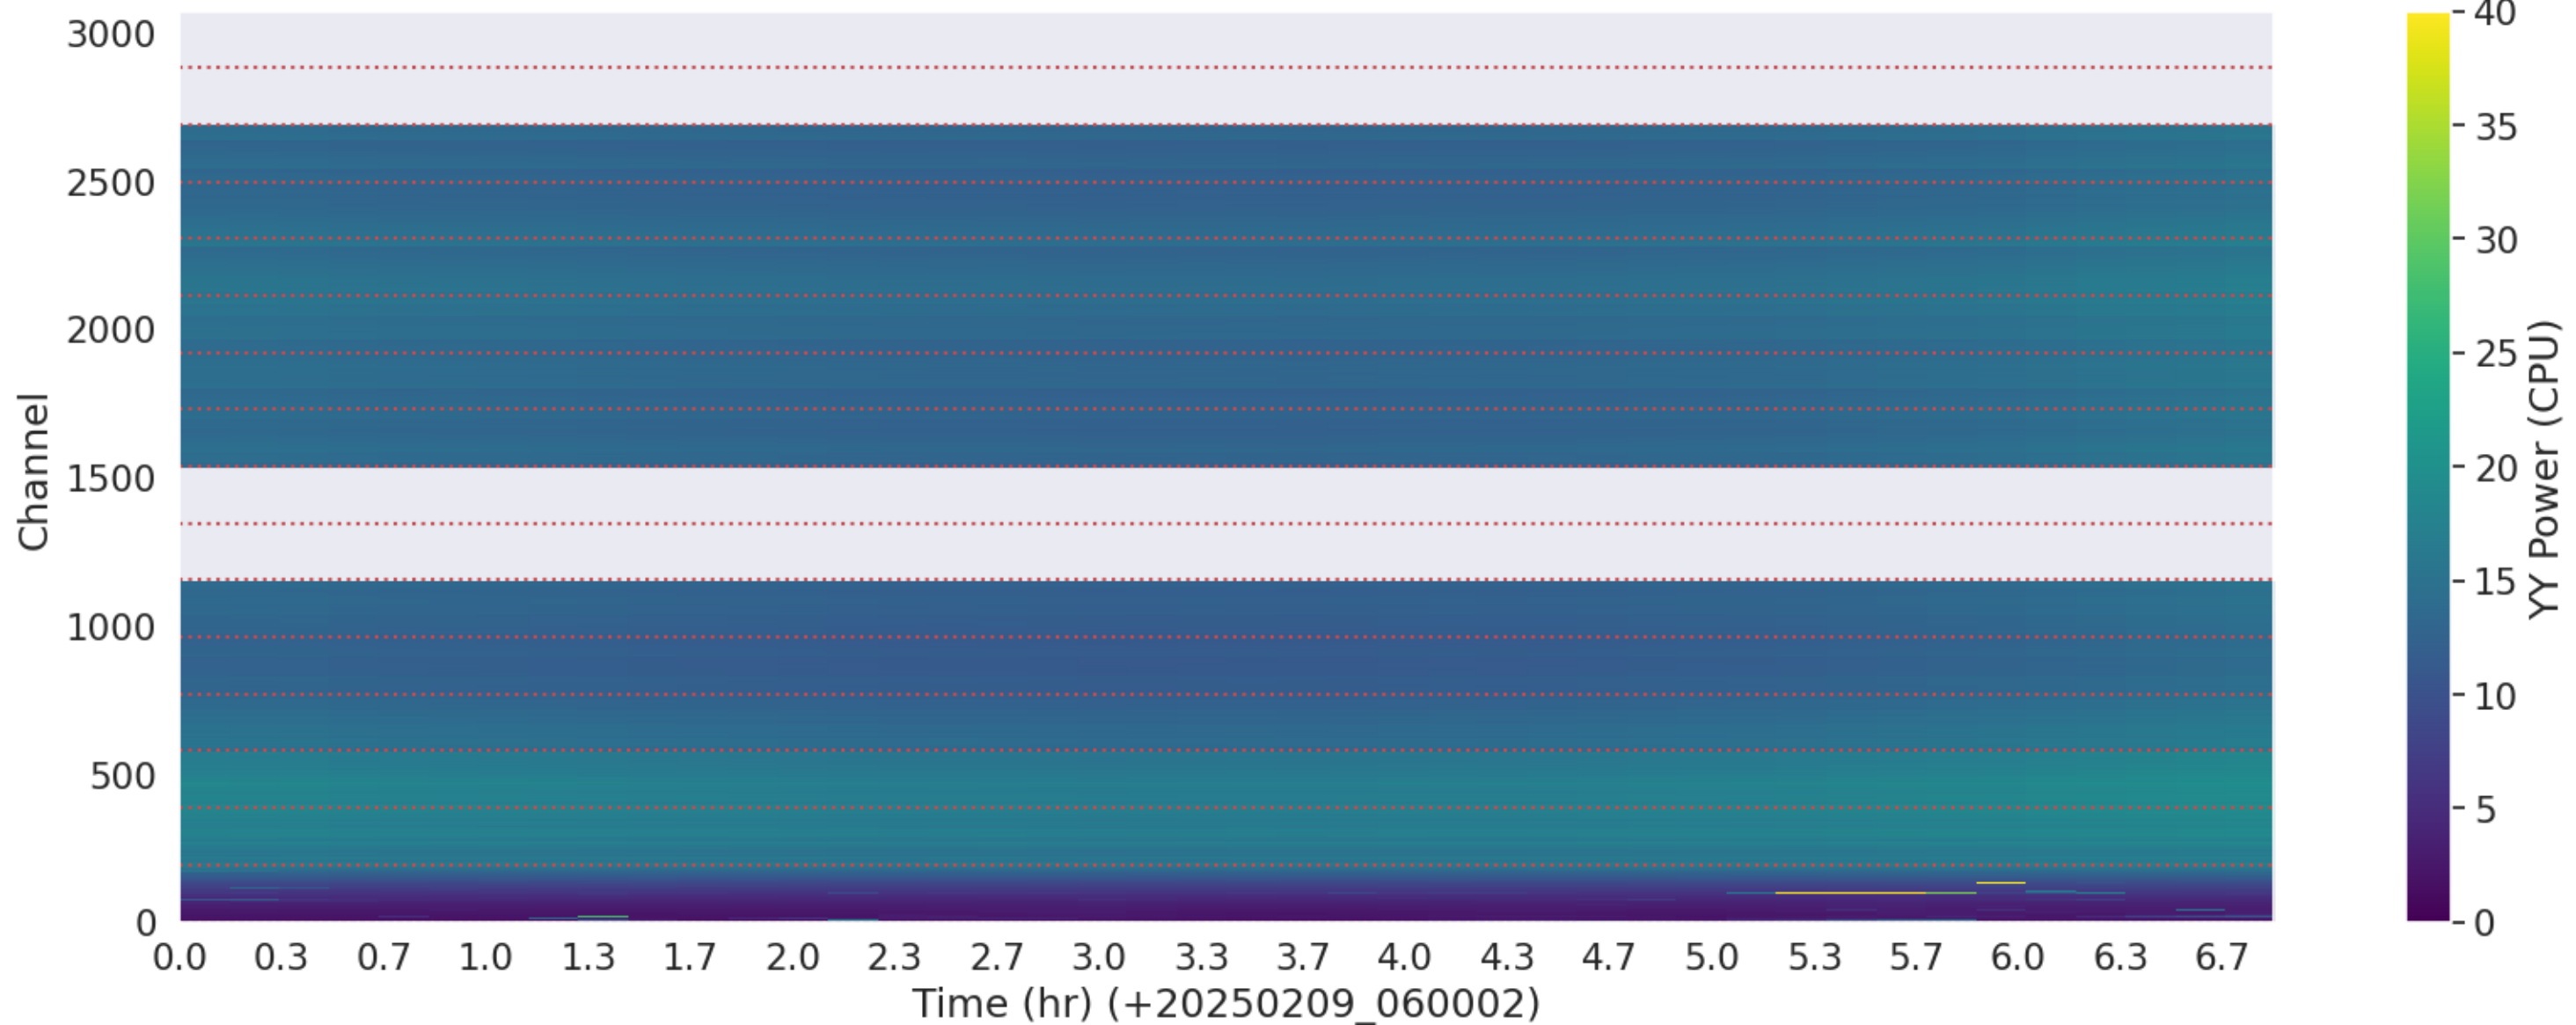

LWA109 - Correlator# 199 - XX - FLAGS: Good