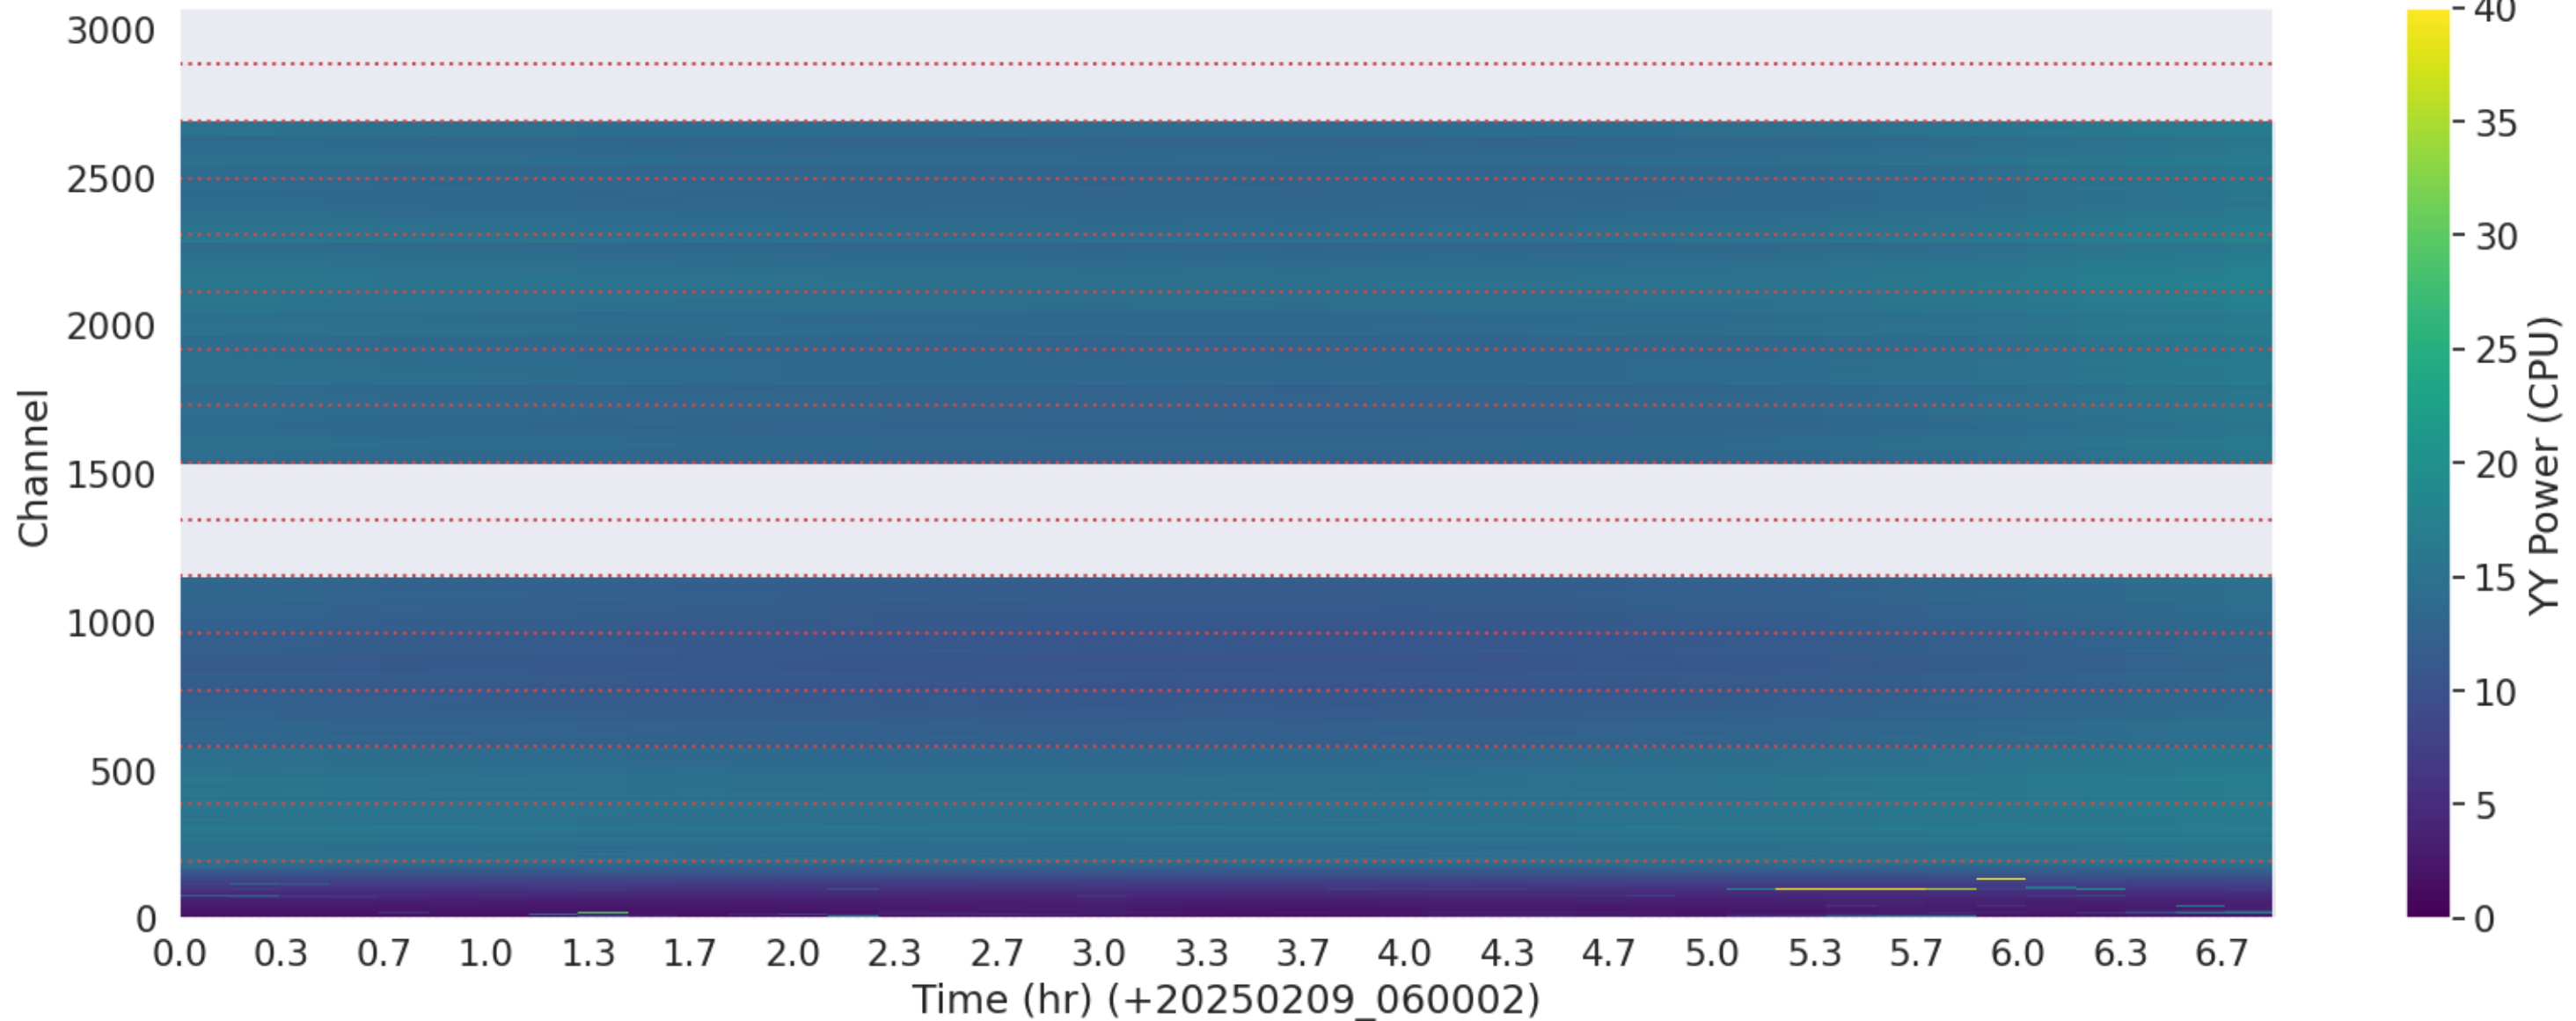

LWA143 - Correlator# 210 - XX - FLAGS: Good