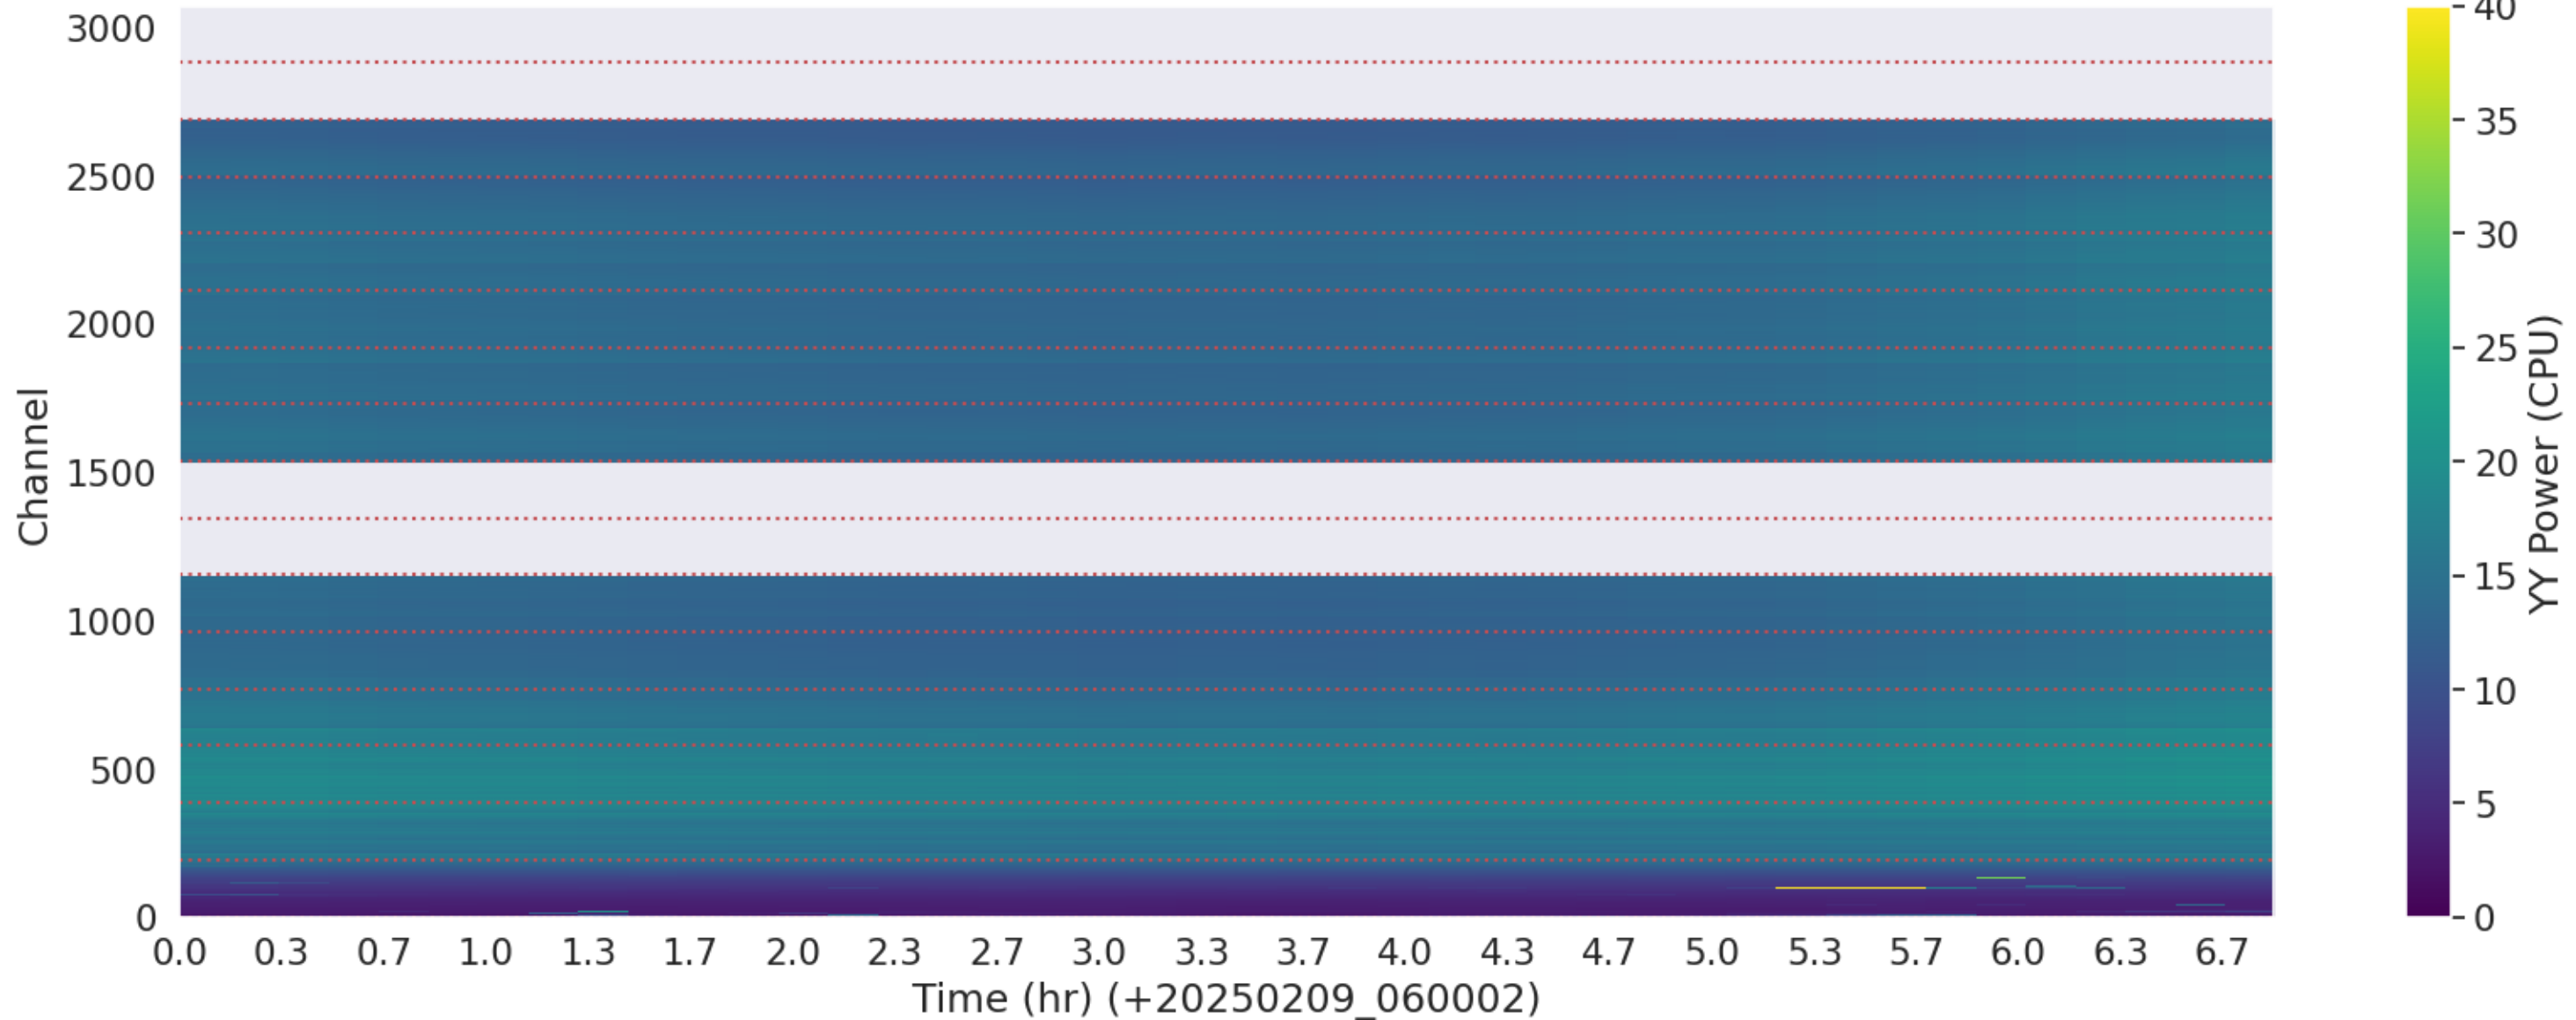

LWA126 - Correlator# 226 - XX - FLAGS: Good