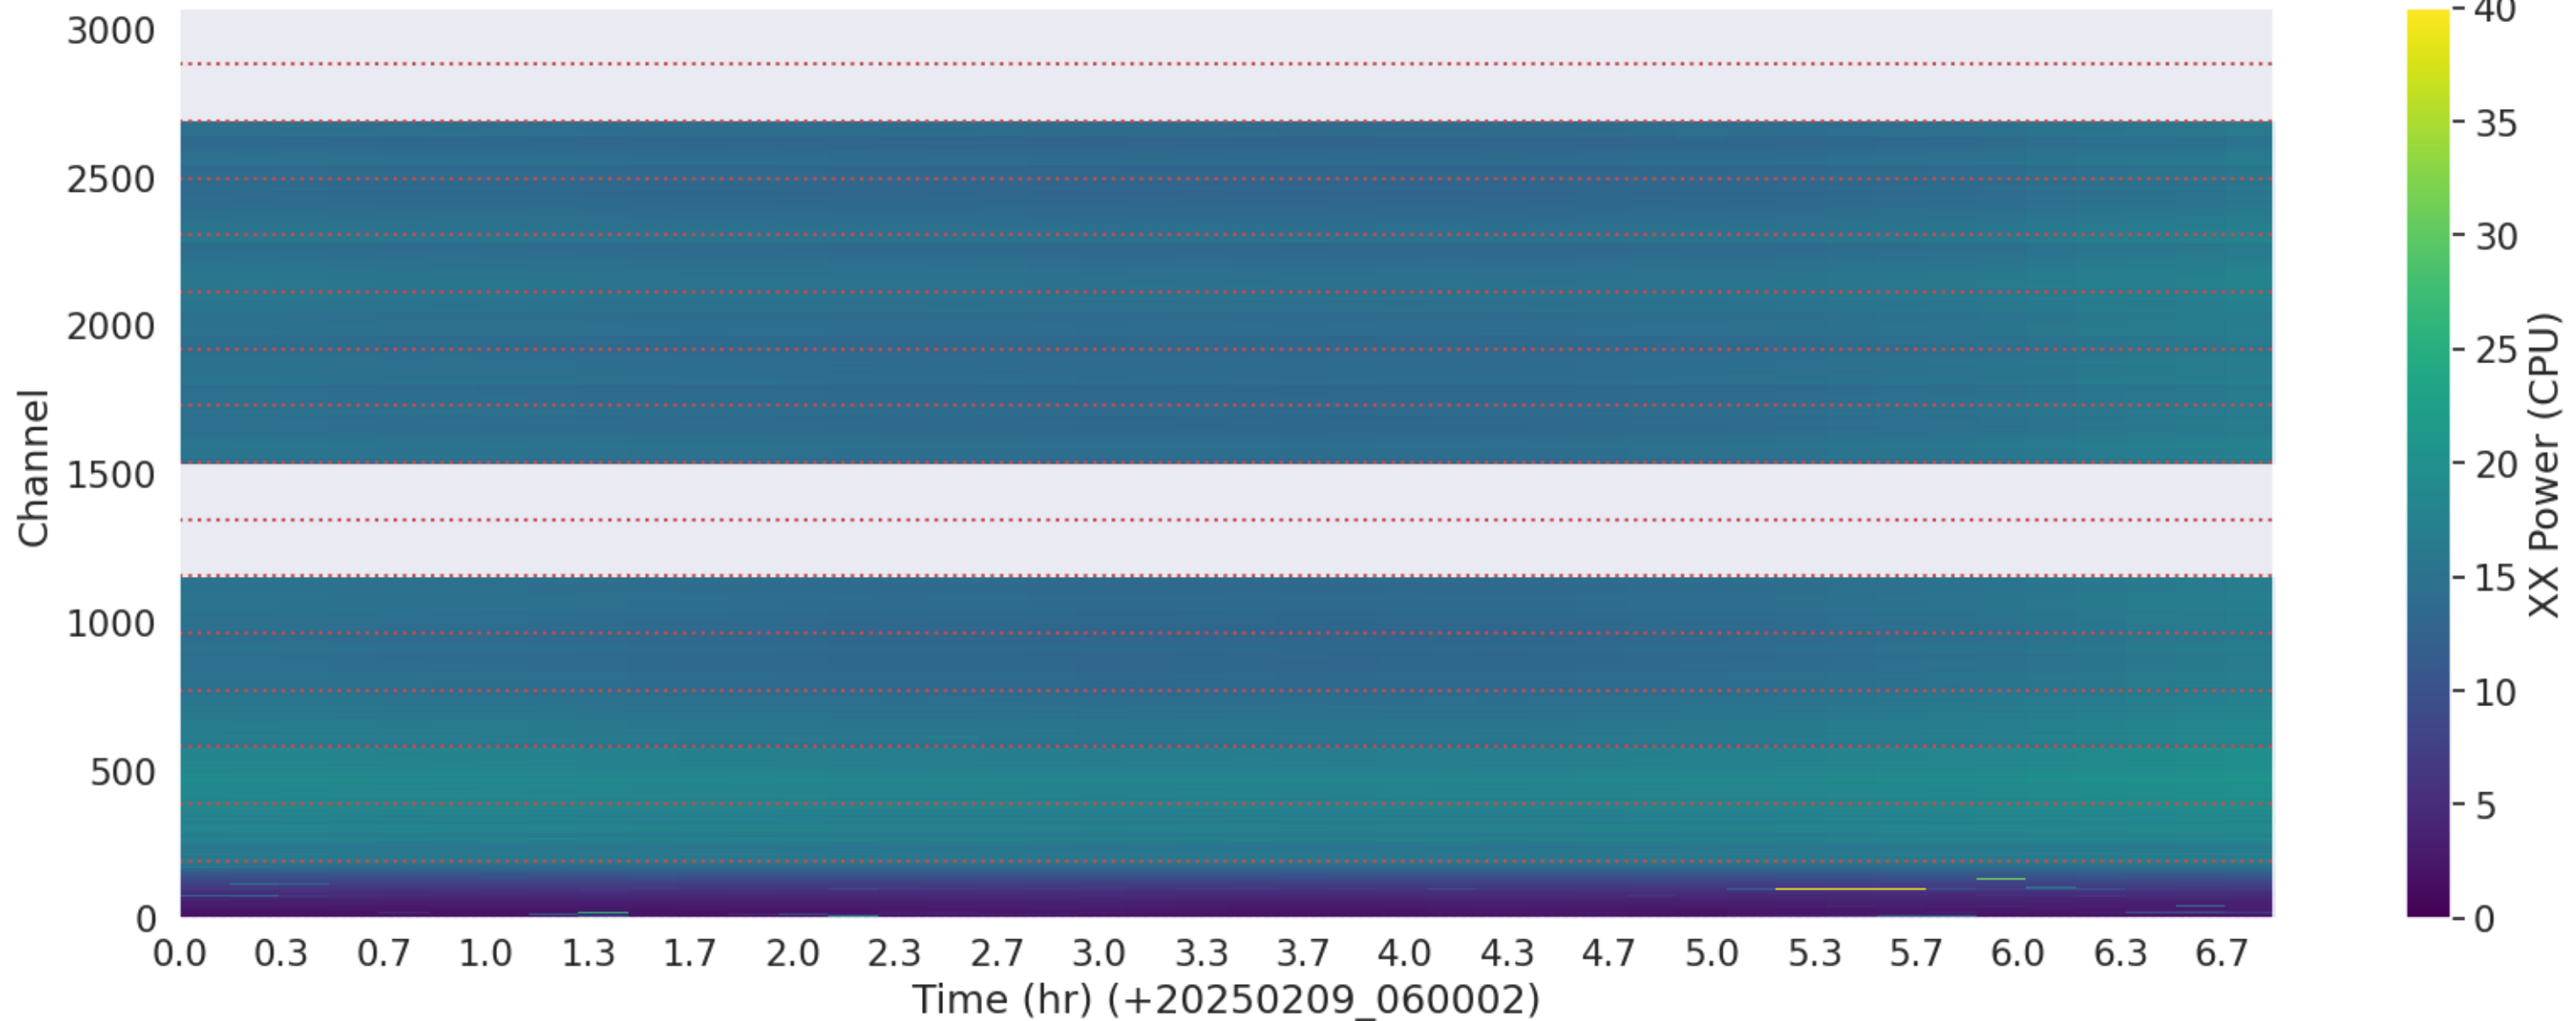

LWA147 - Correlator# 214 - YY - FLAGS: Good