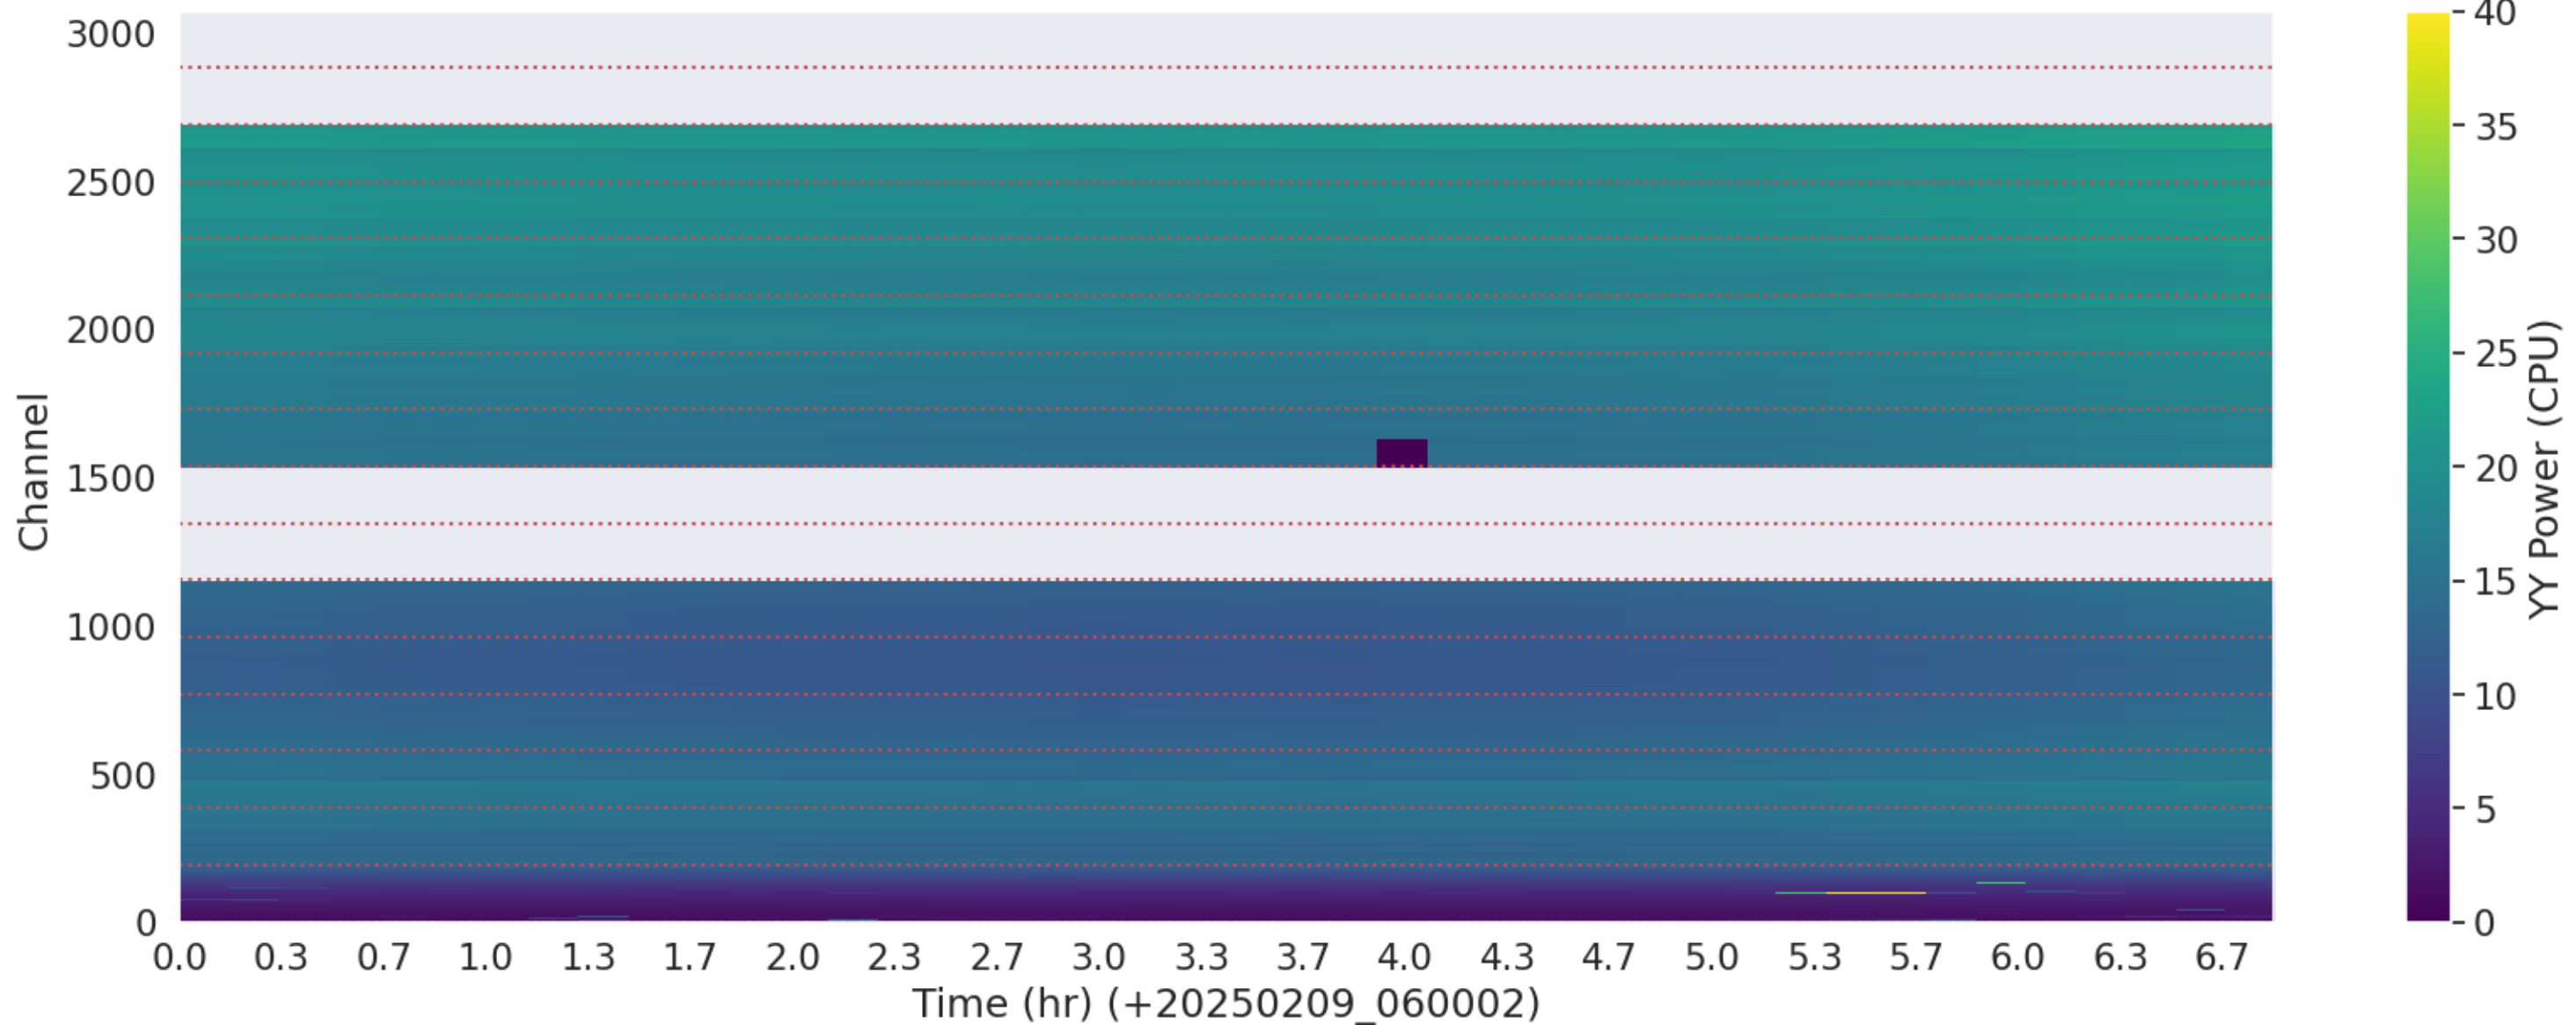

LWA105 - Correlator# 178 - XX - FLAGS: Good

LWA104 - Correlator# 179 - YY - FLAGS: Good

LWA129 - Correlator# 180 - XX - FLAGS: Good

LWA129 - Correlator# 180 - YY - FLAGS: Good