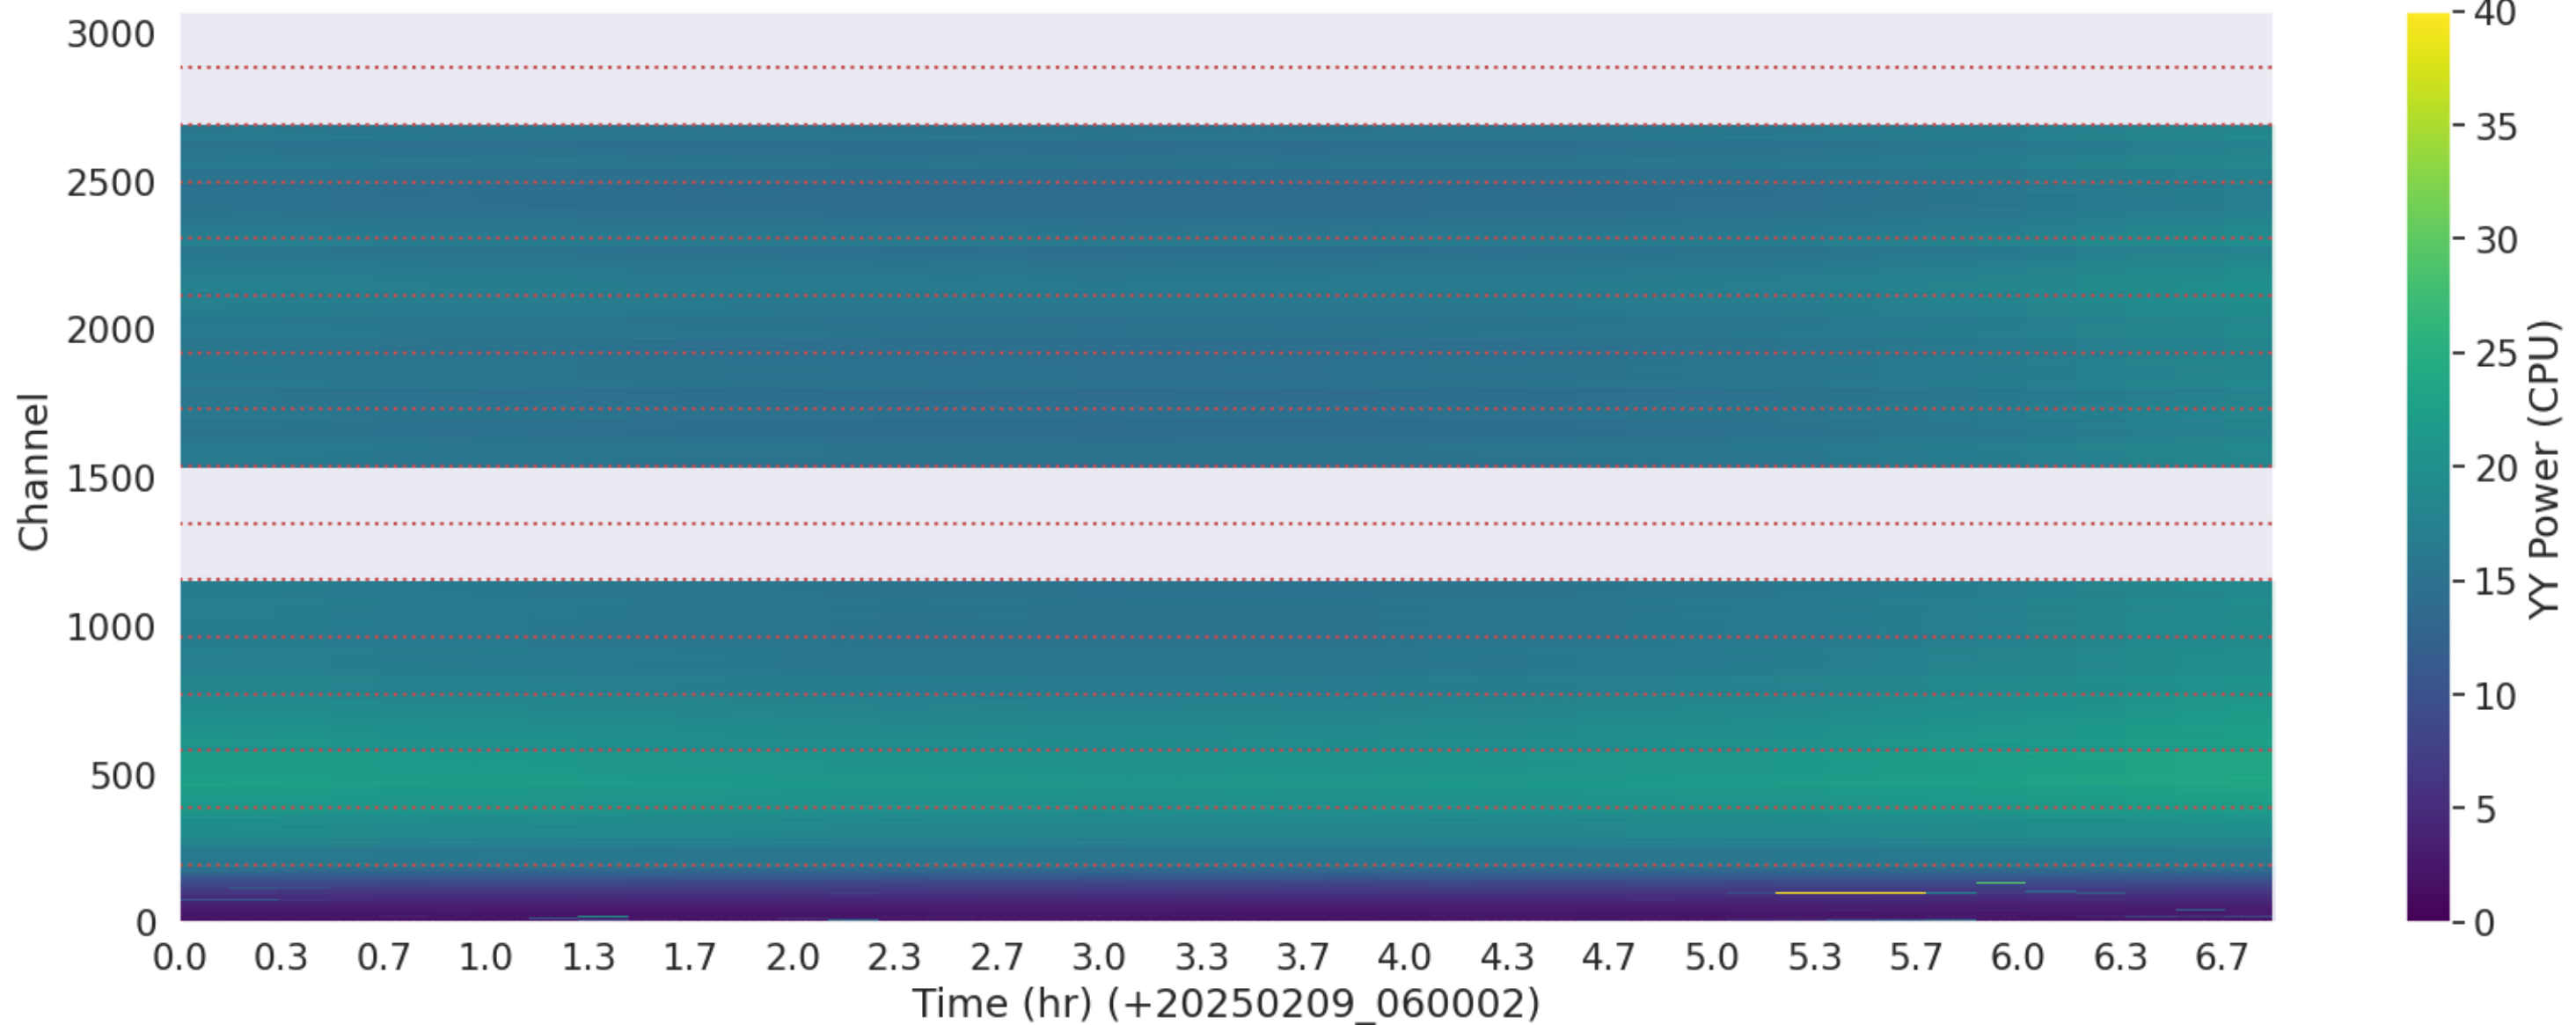

# LWA241 - Correlator# 336 - XX - FLAGS: Good

LWA241 - Correlator# 336 - YY - FLAGS: Good