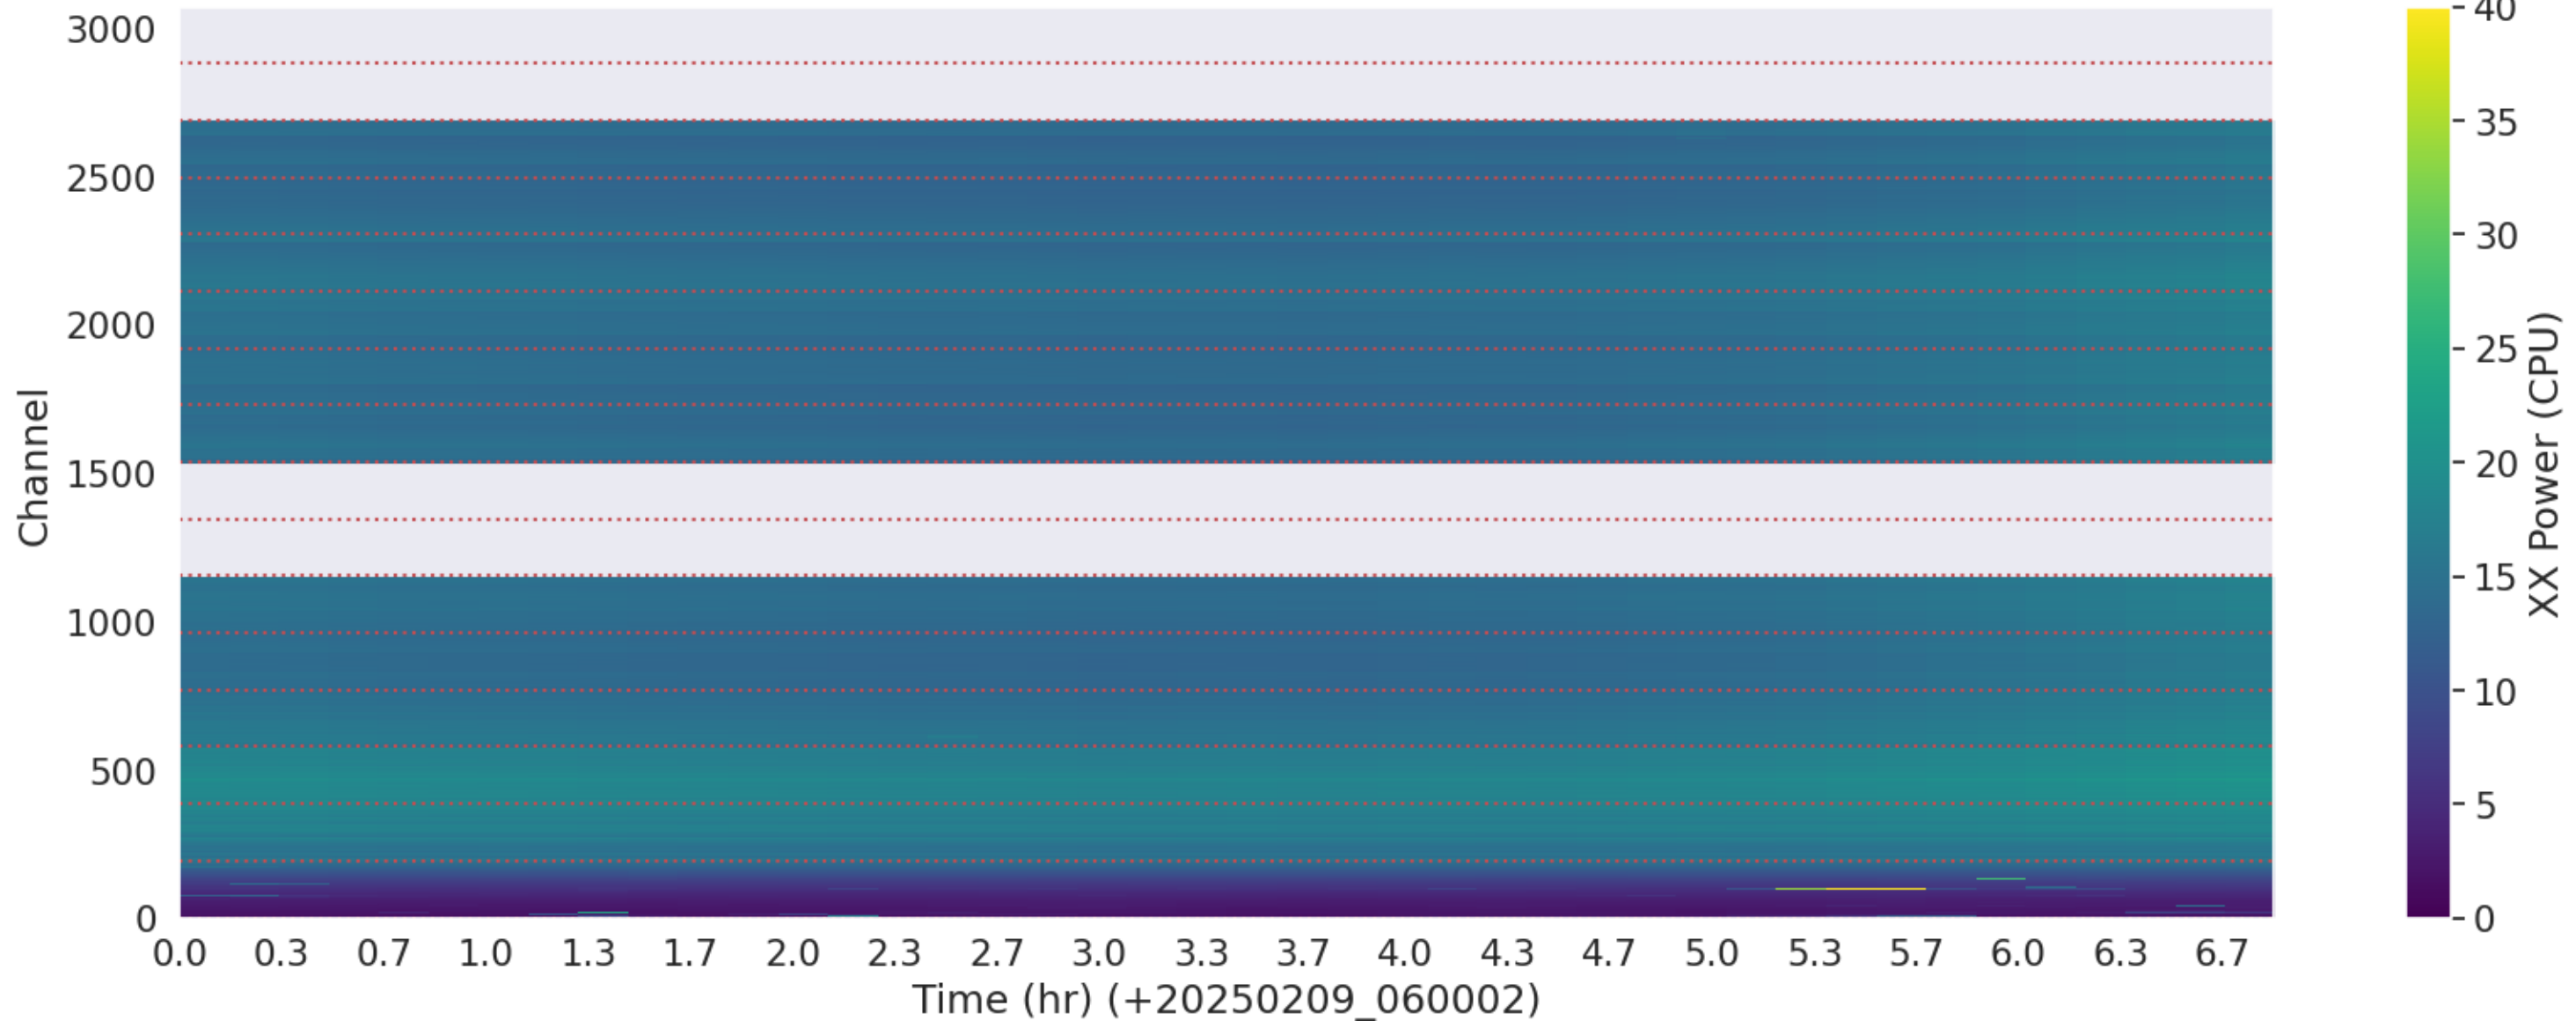

LWA172 - Correlator# 219 - YY - FLAGS: Good

LWA172 - Correlator# 219 - XX - FLAGS: Good