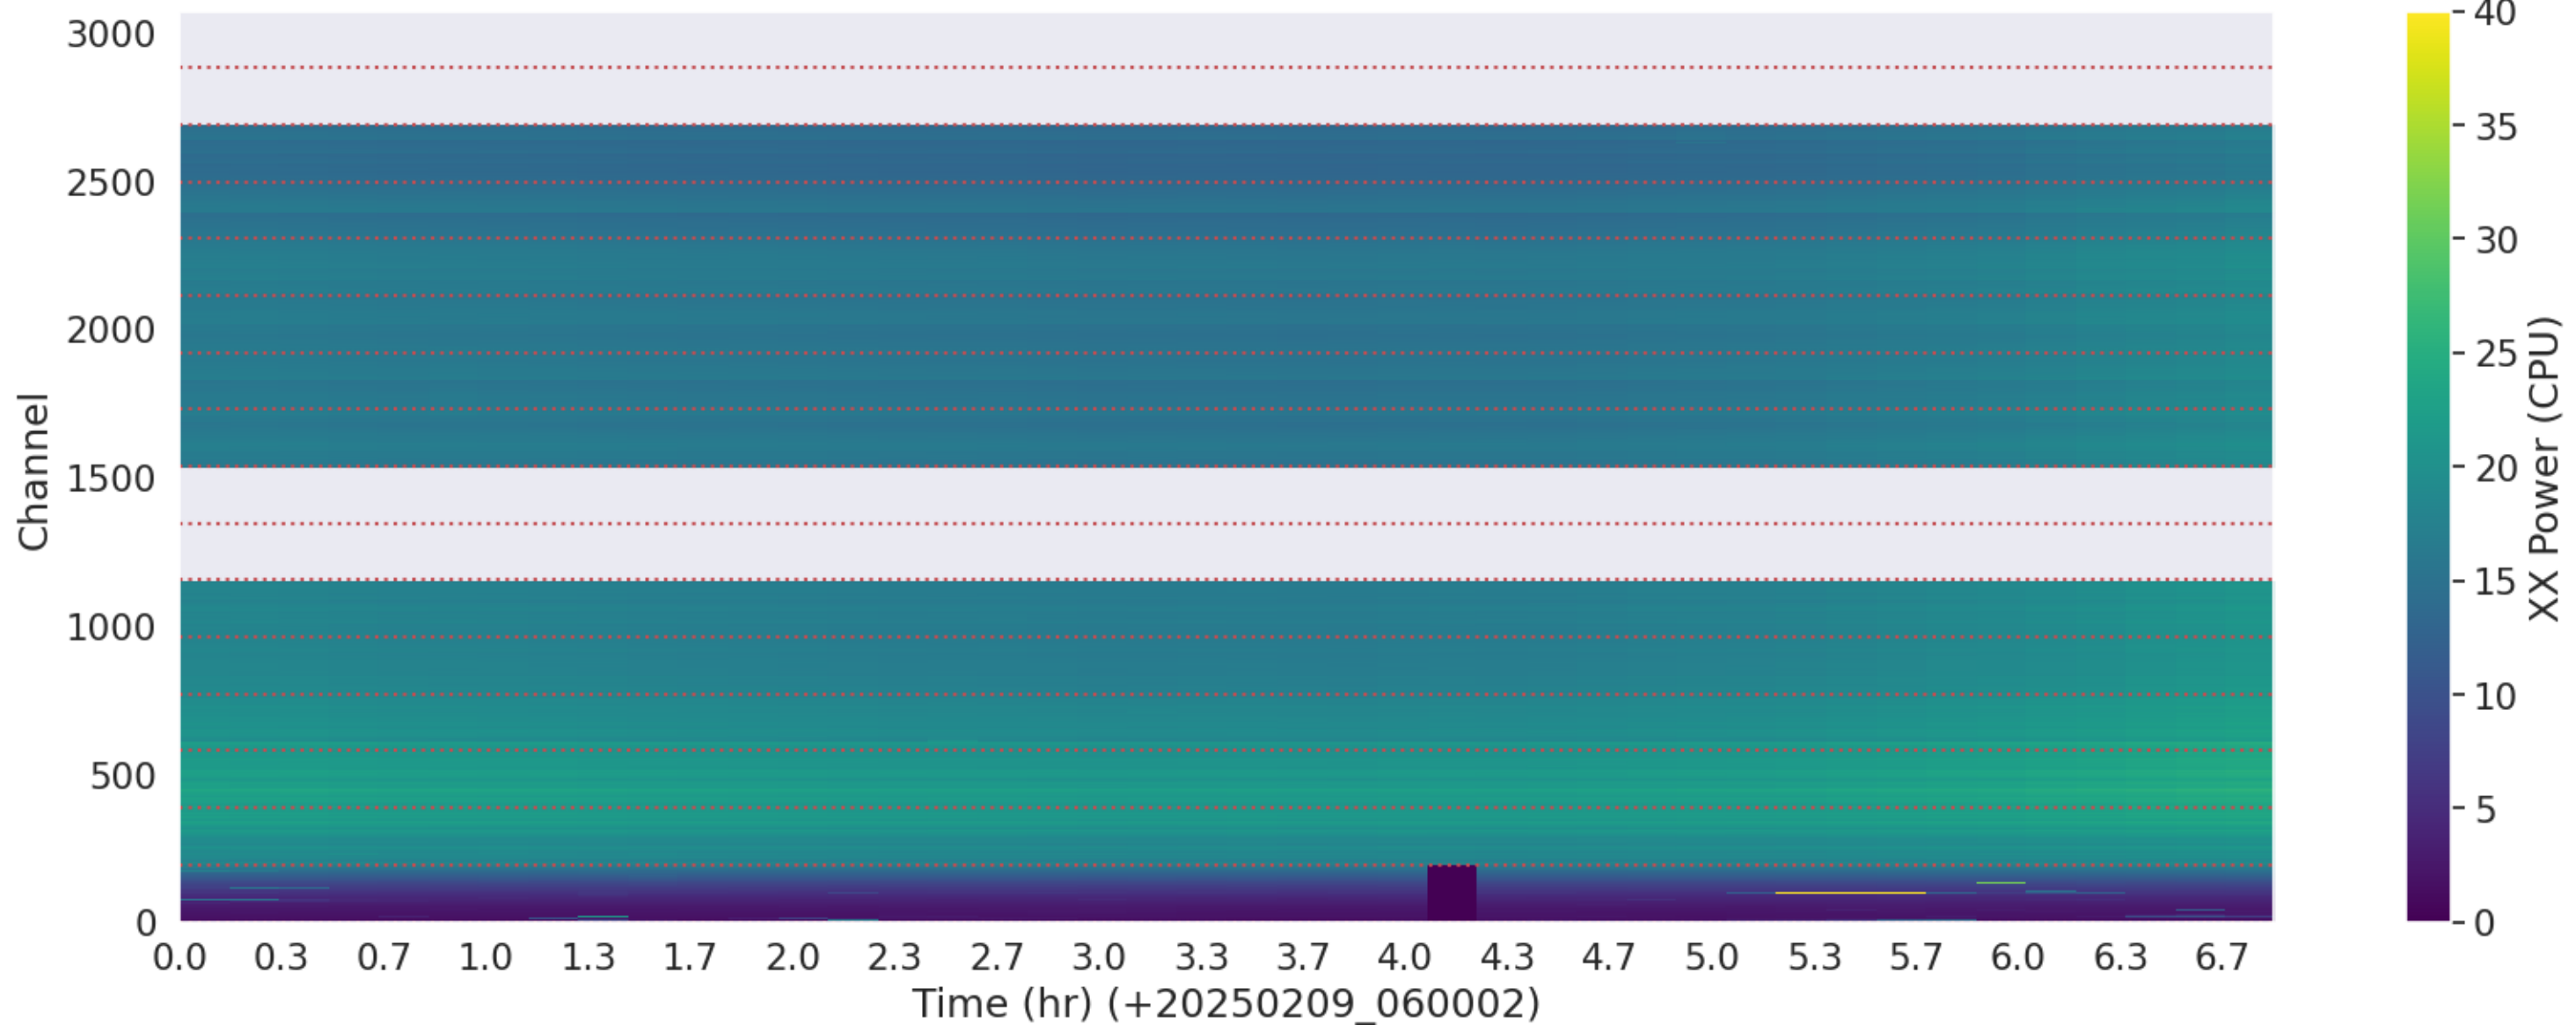

LWA150 - Correlator# 215 - YY - FLAGS: Good