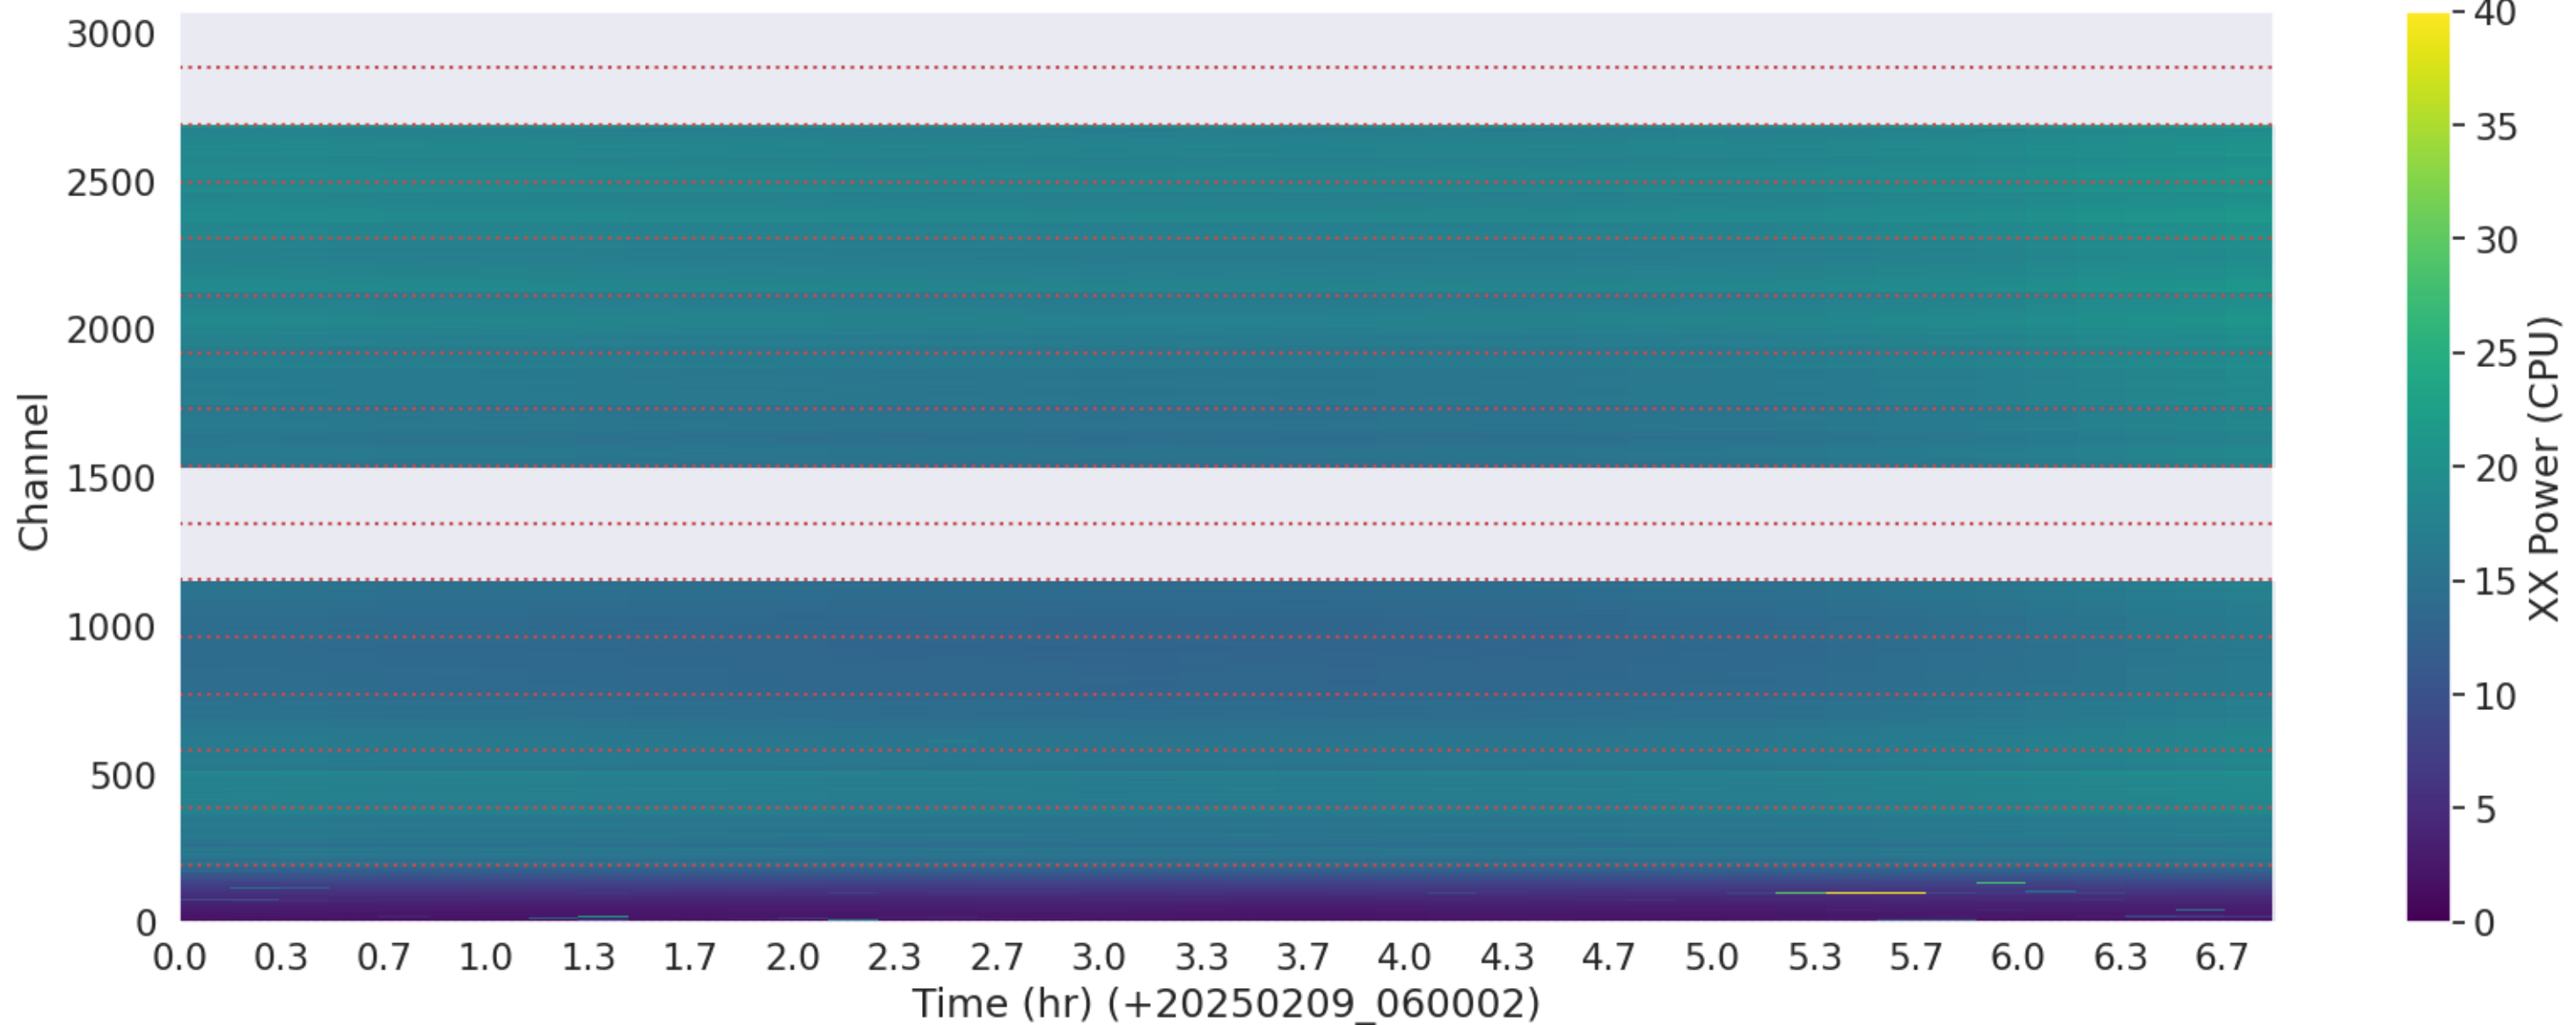

LWA165 - Correlator# 266 - YY - FLAGS: Good