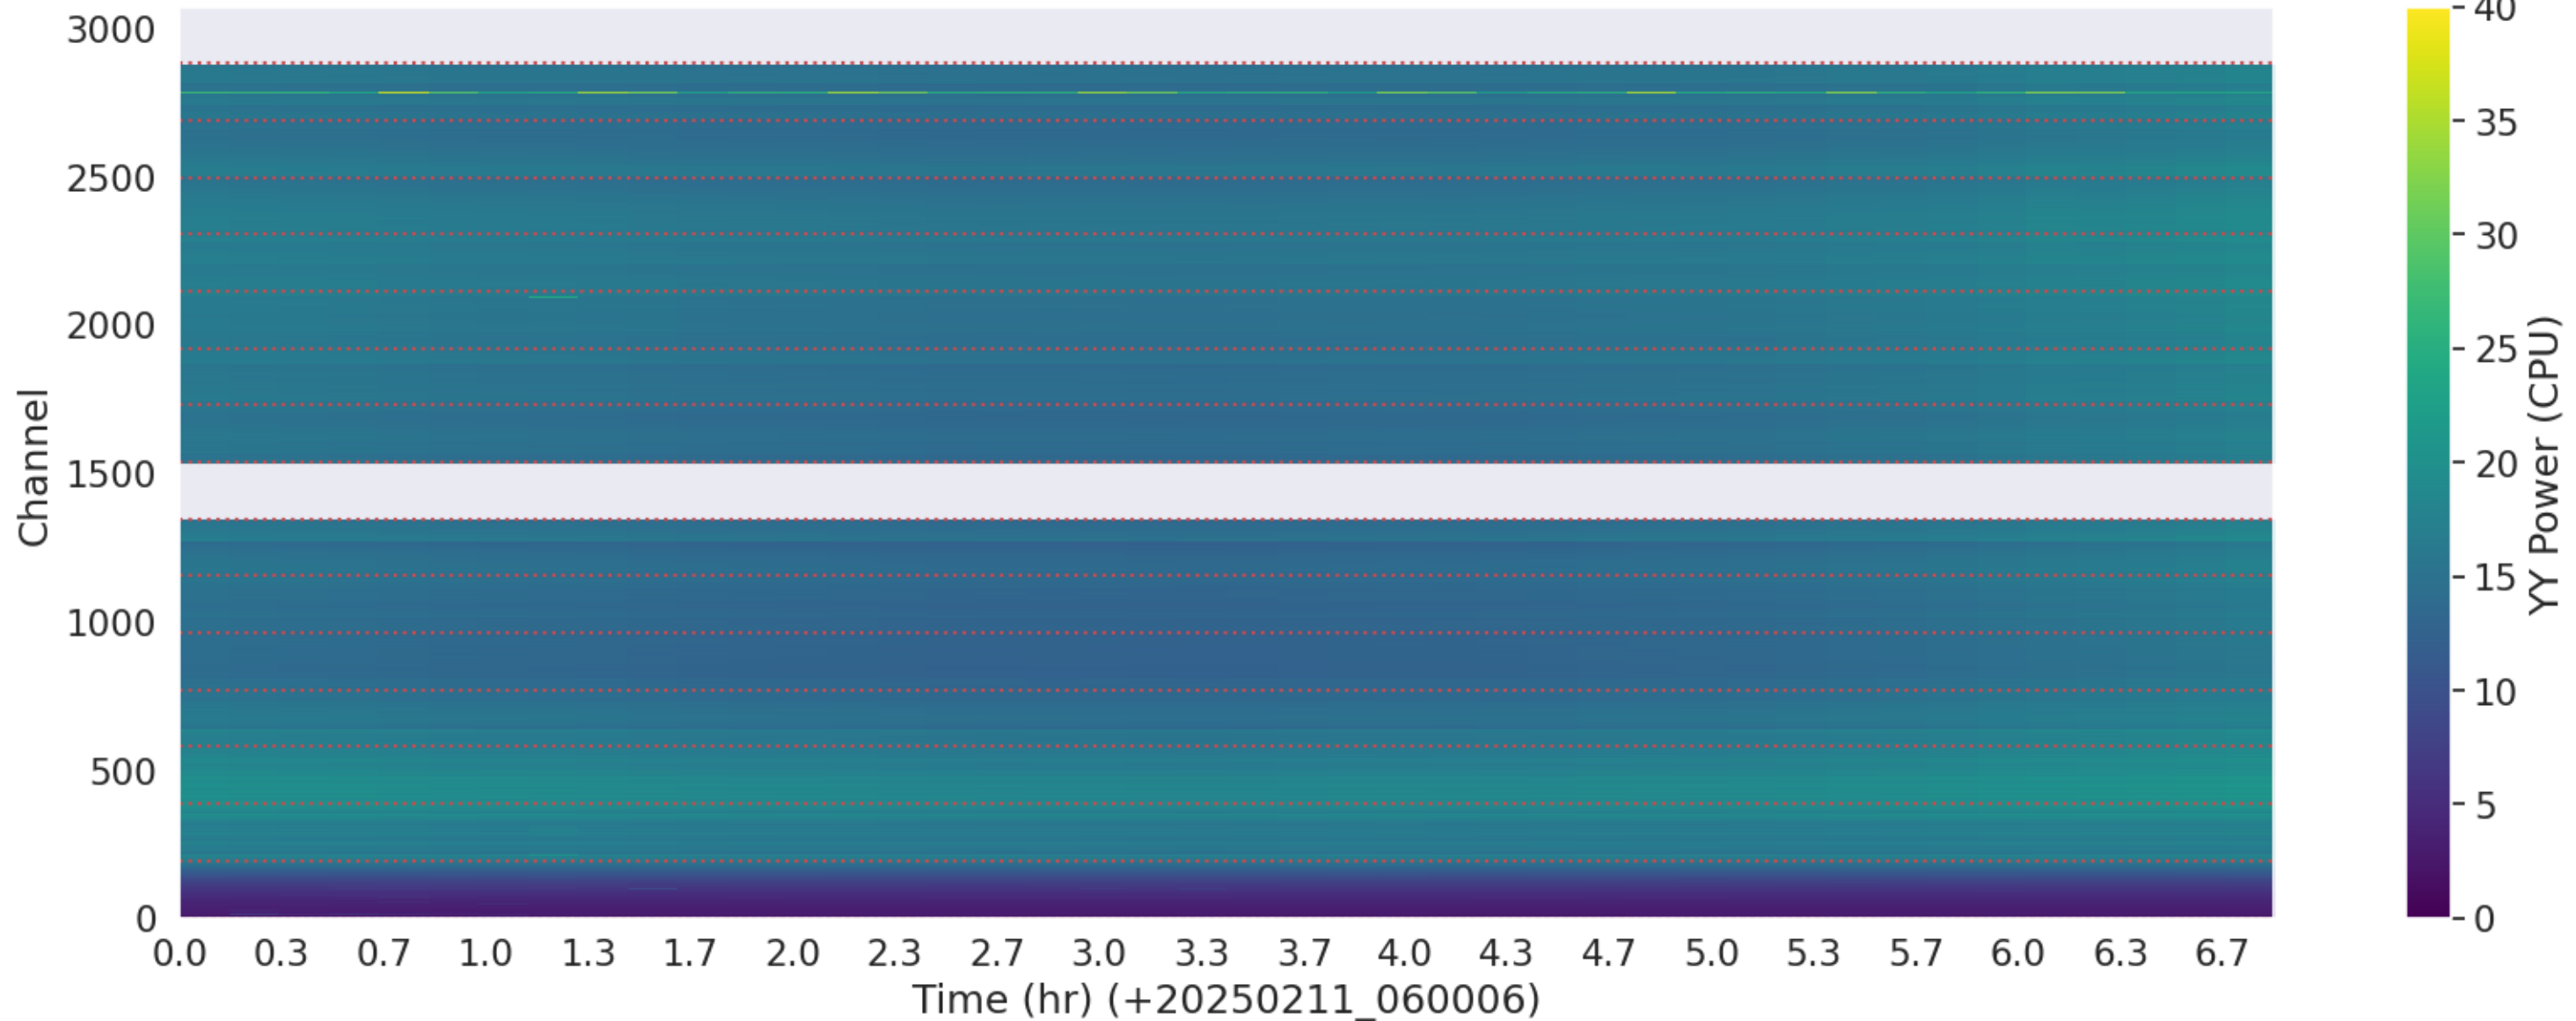

LWA358 - Correlator# 159 - XX - FLAGS: Good