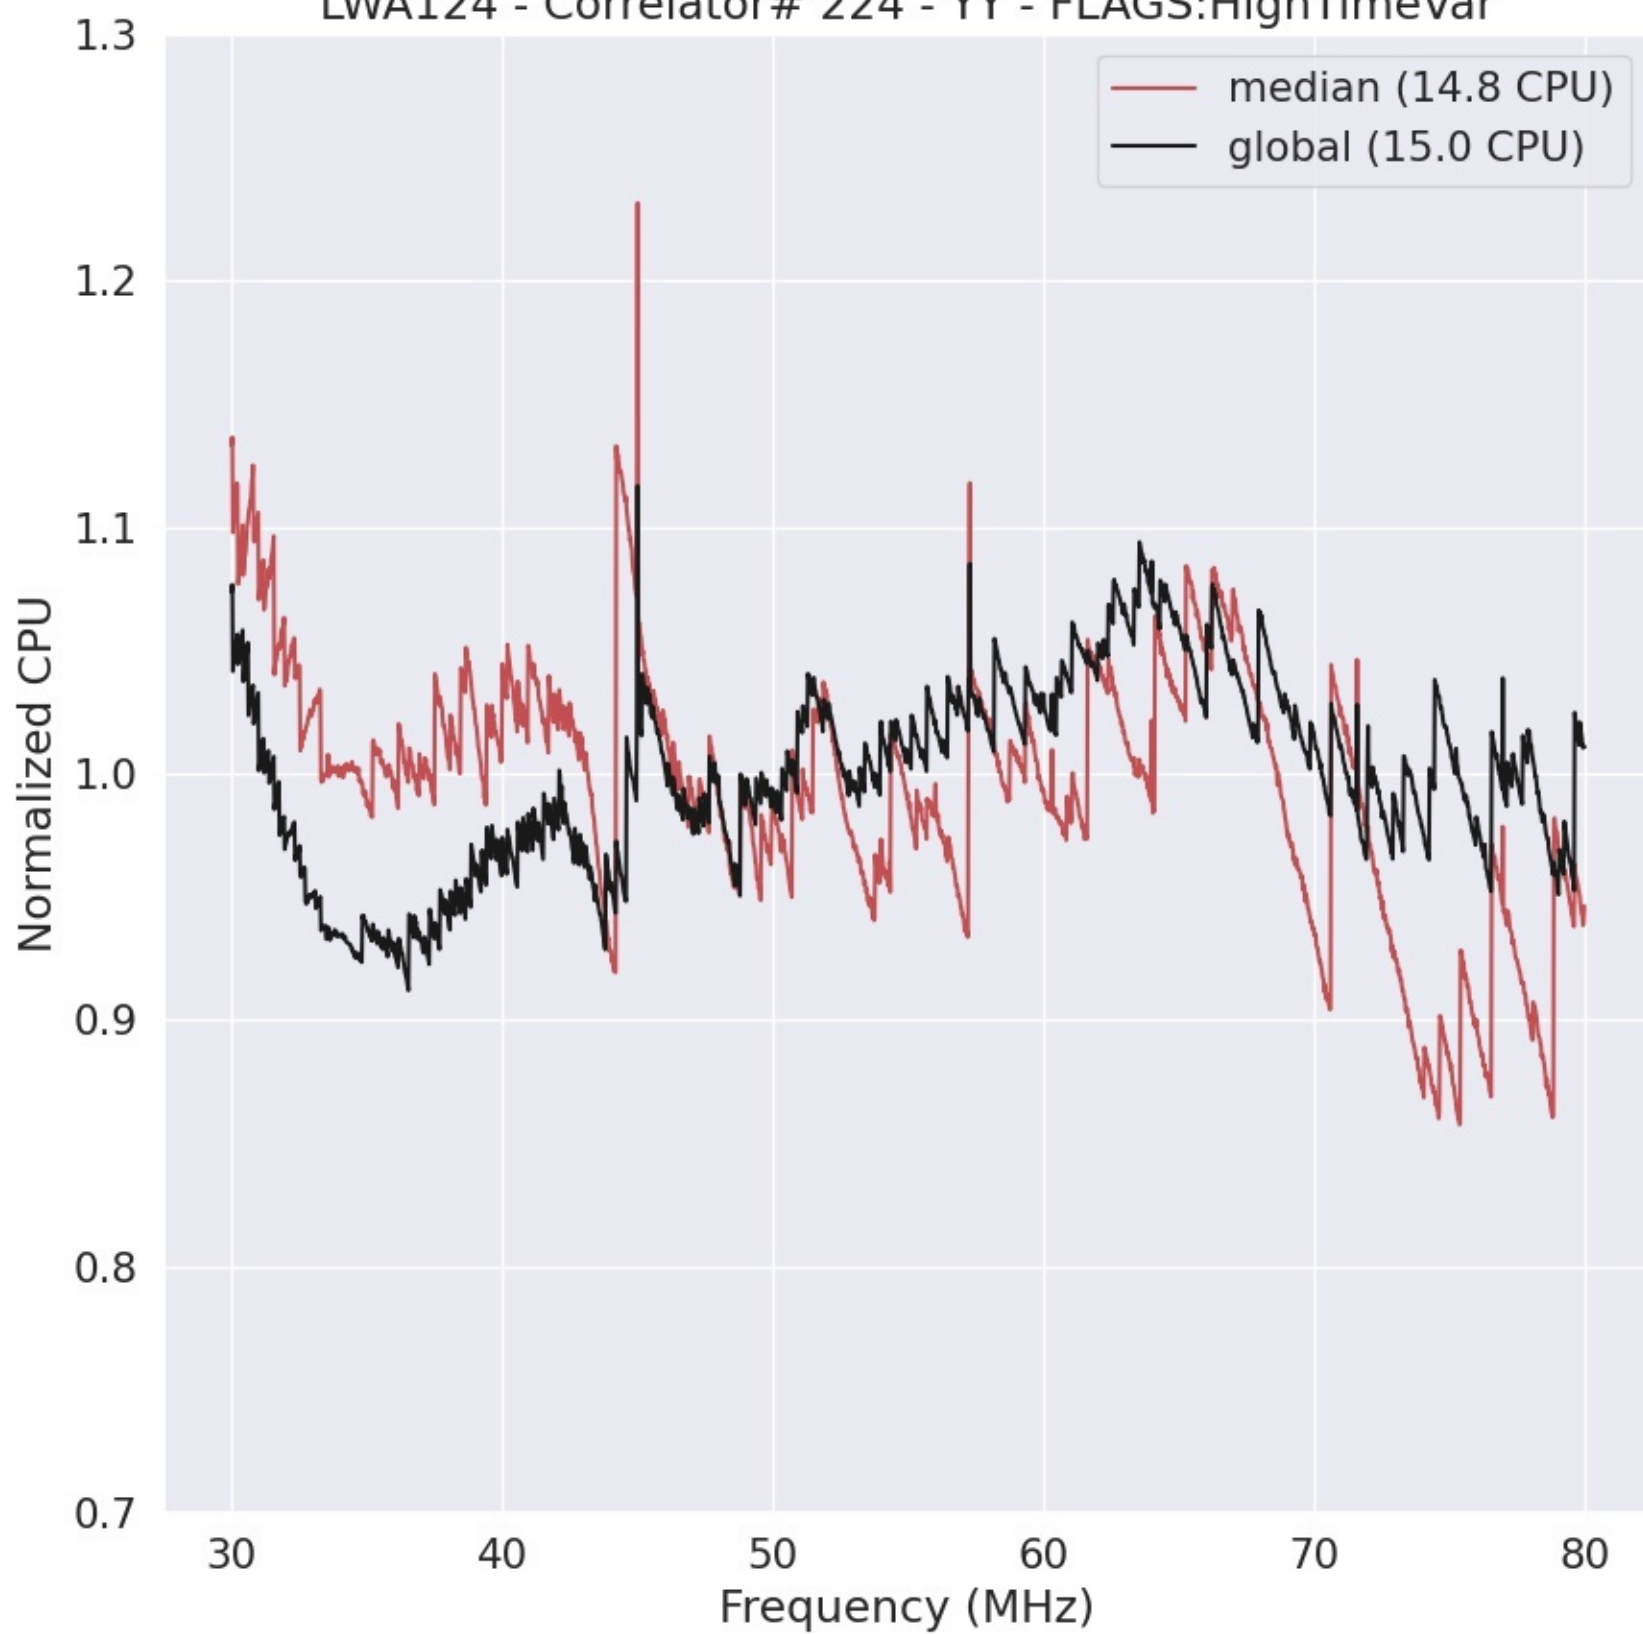

LWA127 - Correlator# 225 - YY - FLAGS:Good