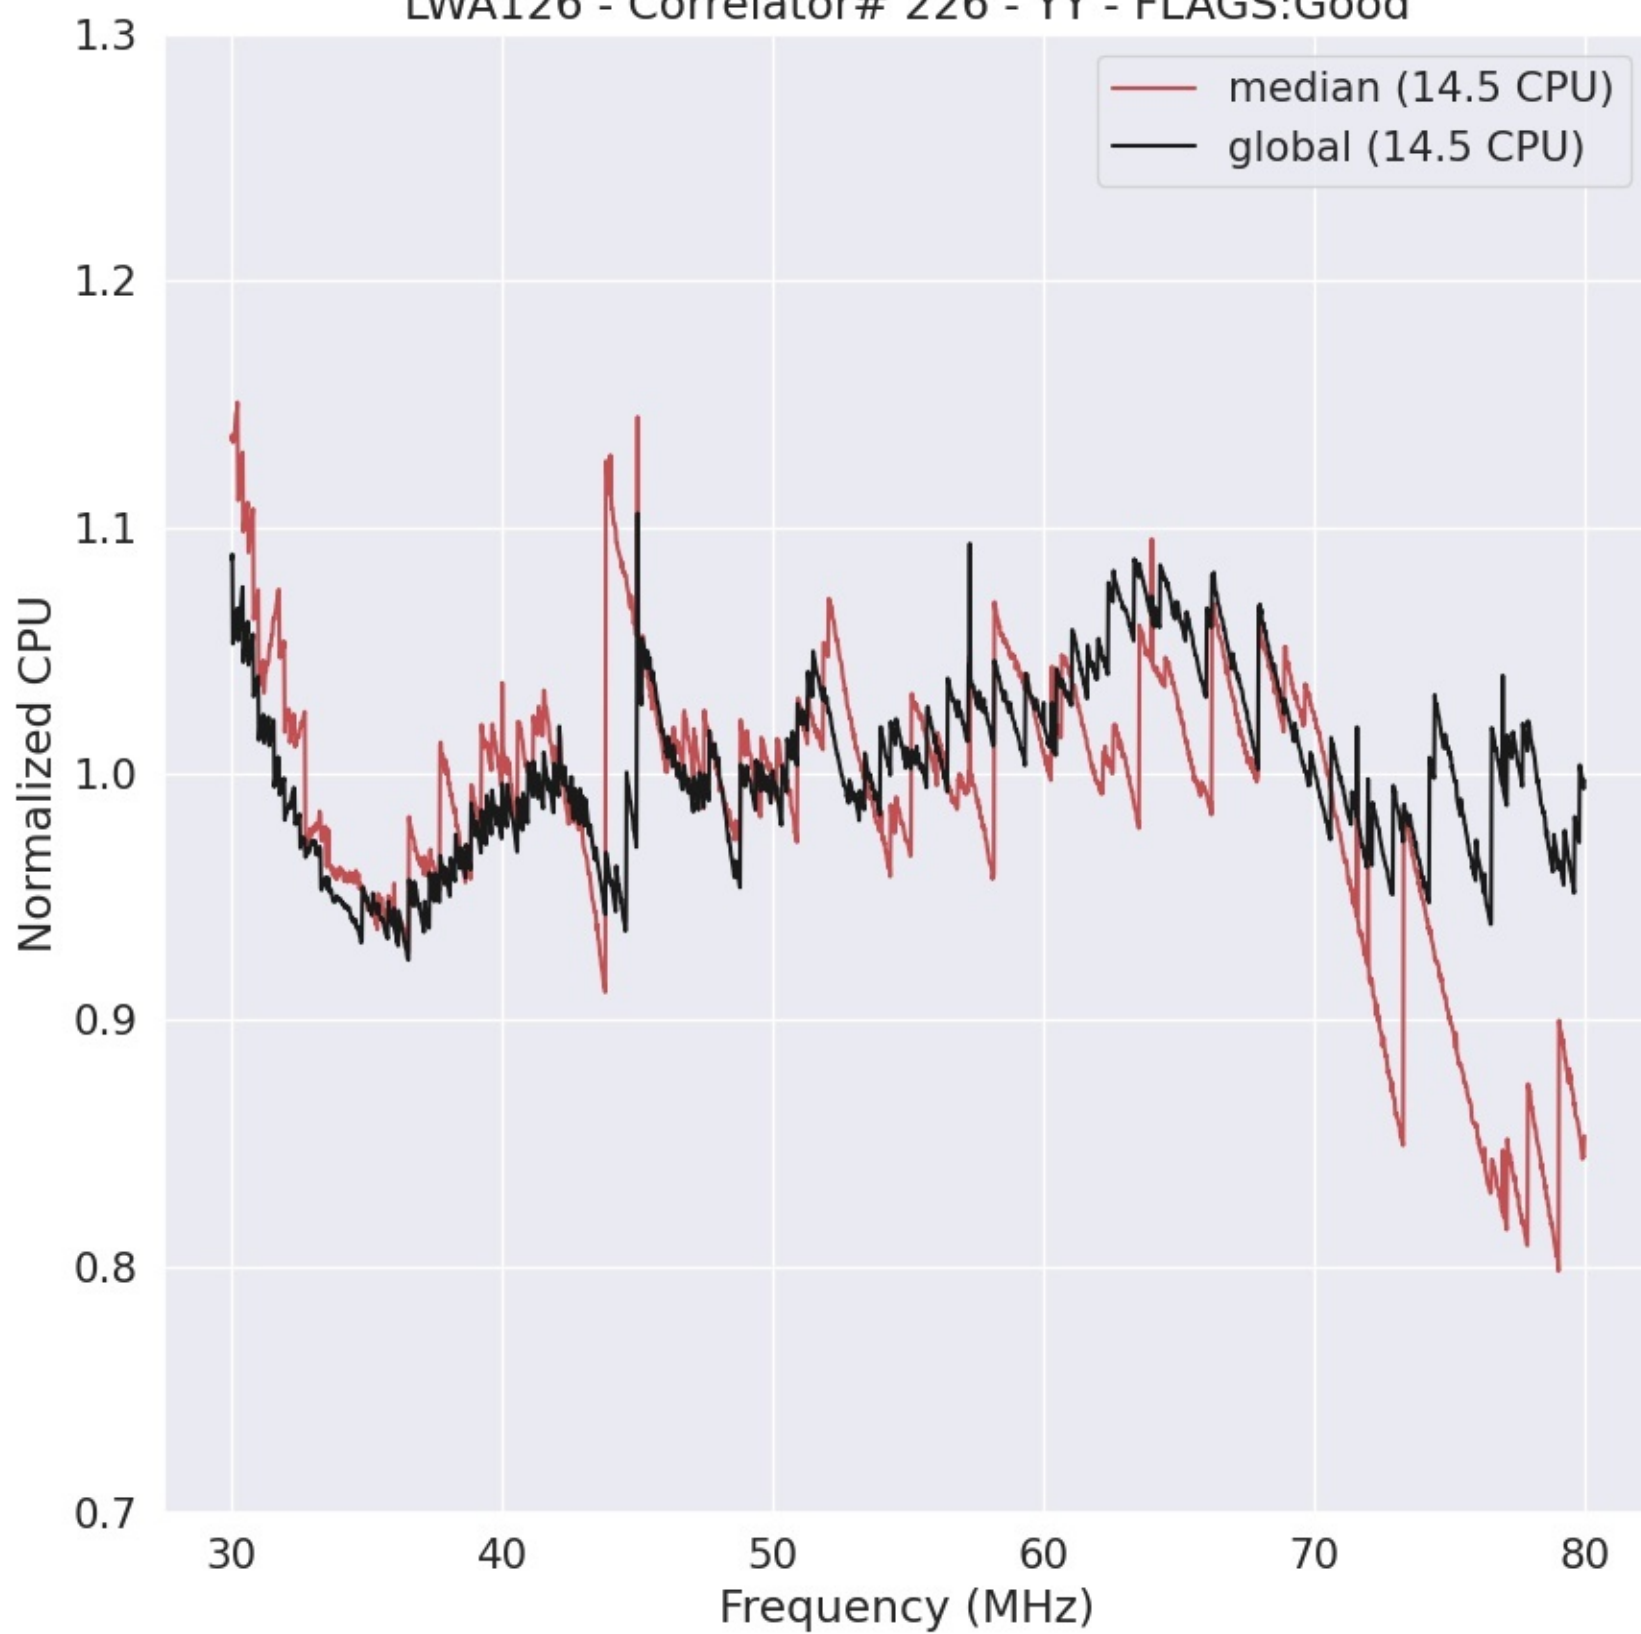

LWA126 - Correlator# 226 - YY - FLAGS:Good