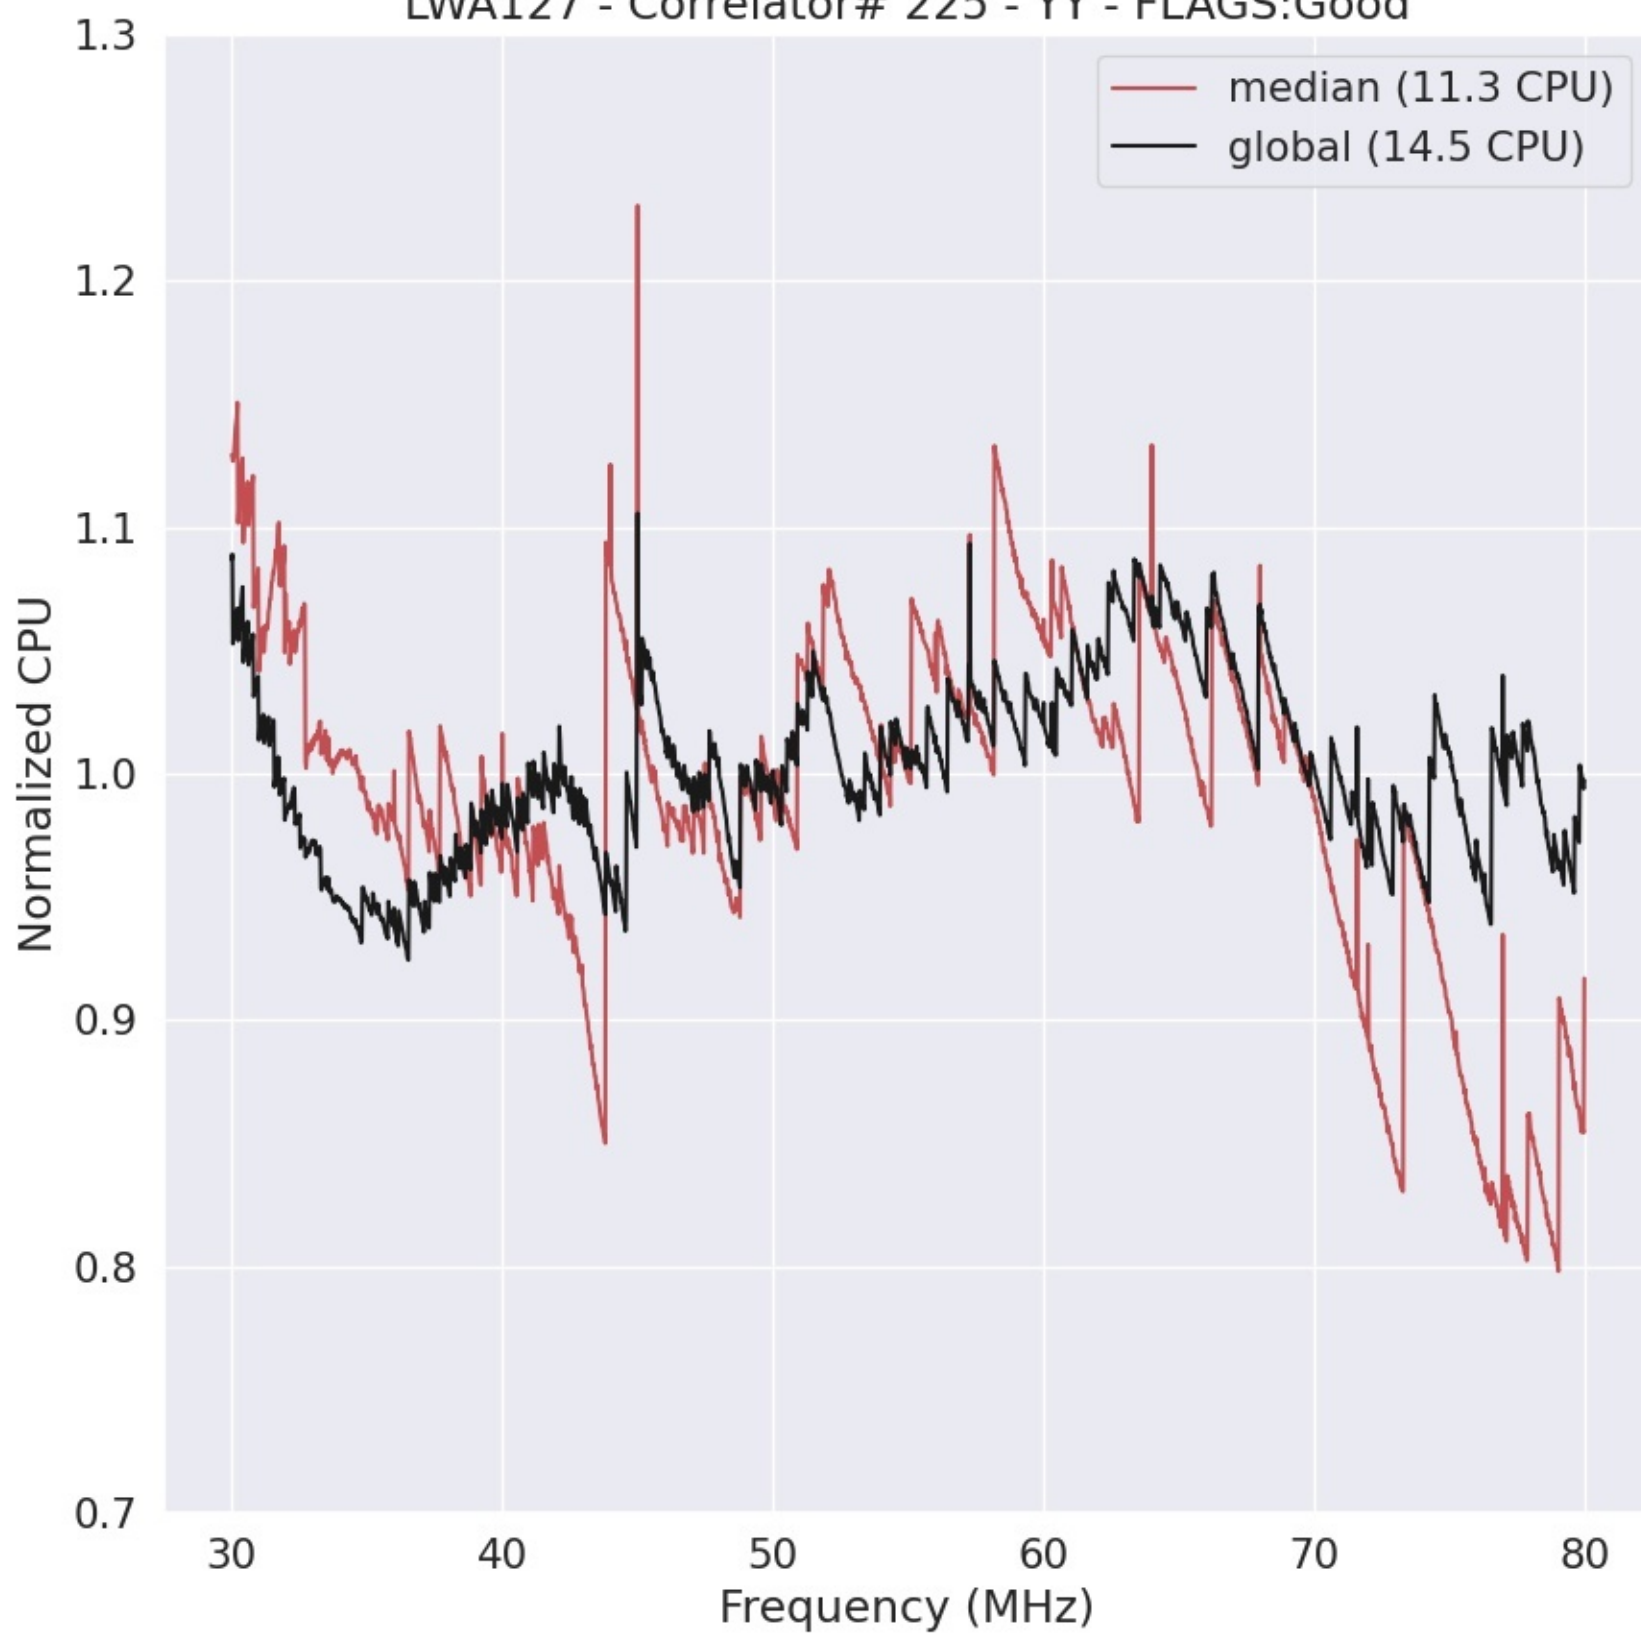

LWA127 - Correlator# 225 - YY - FLAGS:Good